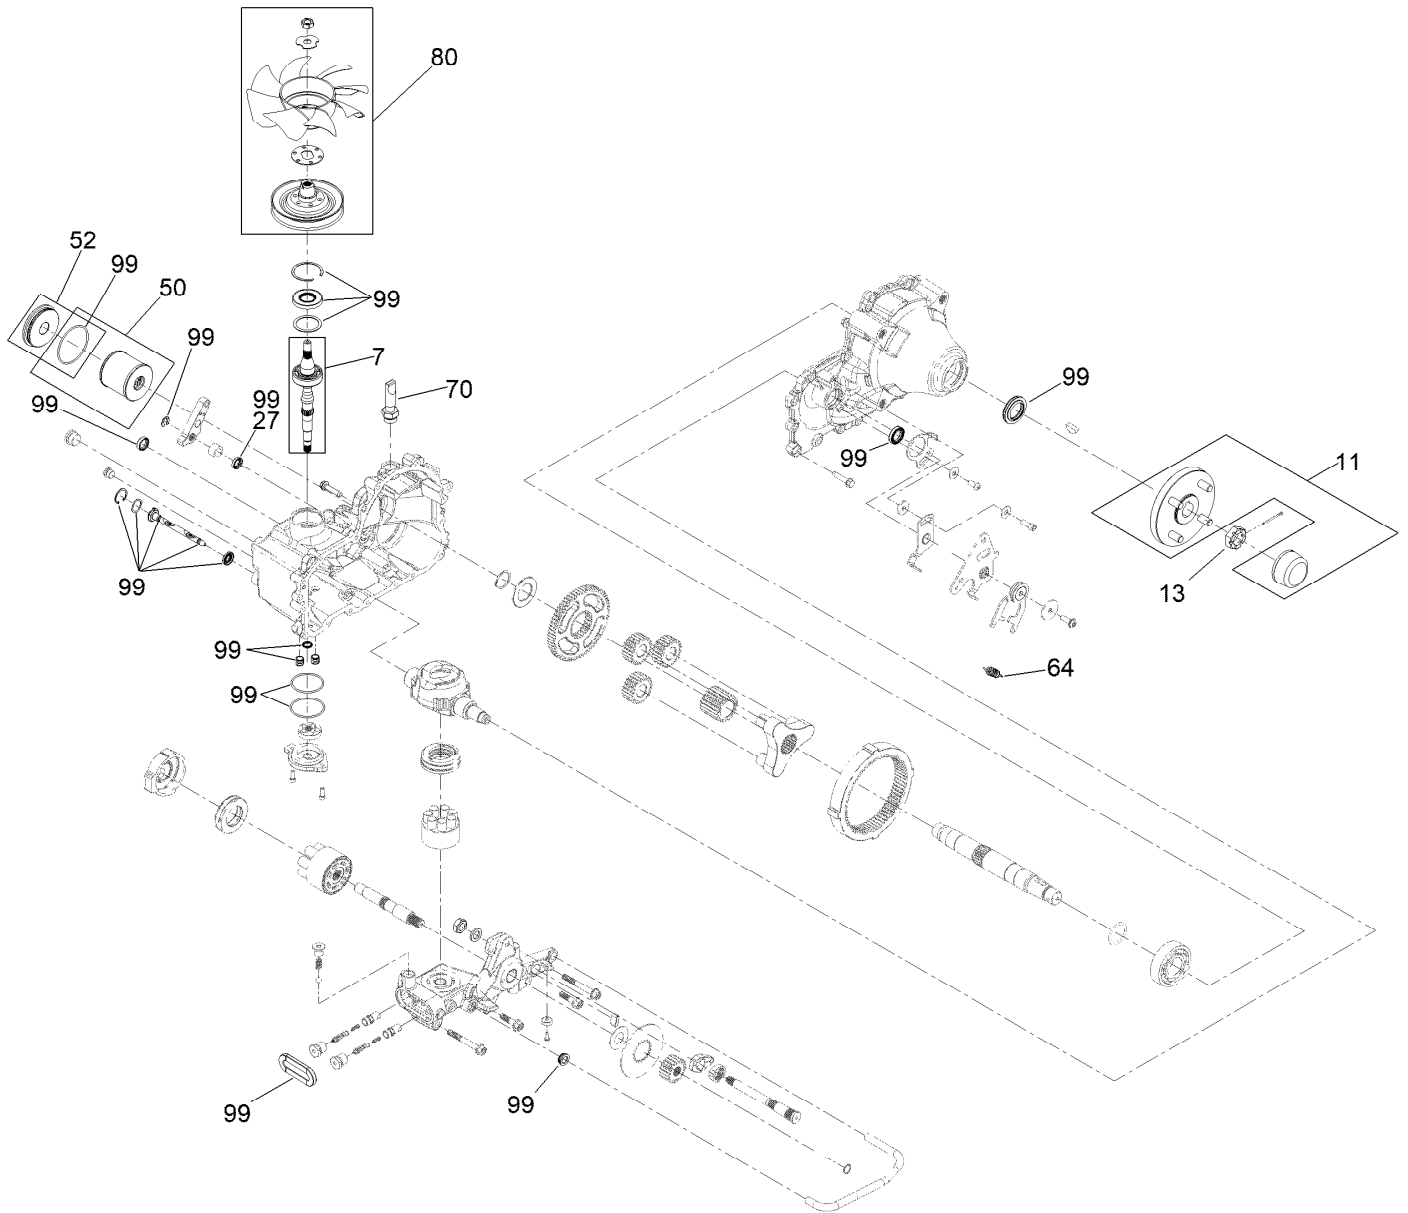

Hydro Assembly (continued)

<i>Ref.</i>	<i>Part Number</i>	<i>Qty.</i>	<i>Description</i>	<i>Ref.</i>	<i>Part Number</i>	<i>Qty.</i>	<i>Description</i>
1	138-6076	1	LH Transaxle ASM	5	3229-28	2	Screw-CARR
2	138-6077	1	RH Transaxle ASM	6	140-1225	1	ASM-Hose, Hydraulic
3	3234-38	8	Screw-HHF	15	104-7201	2	Nut-HF, NI
4	119-9908	1	Hydraulic Reservoir ASM	17	140-7994	1	Belt-V
4:1	109-3320	1	Cap-Reservoir, HYD				

LH Transaxle Assembly No. 138-6076