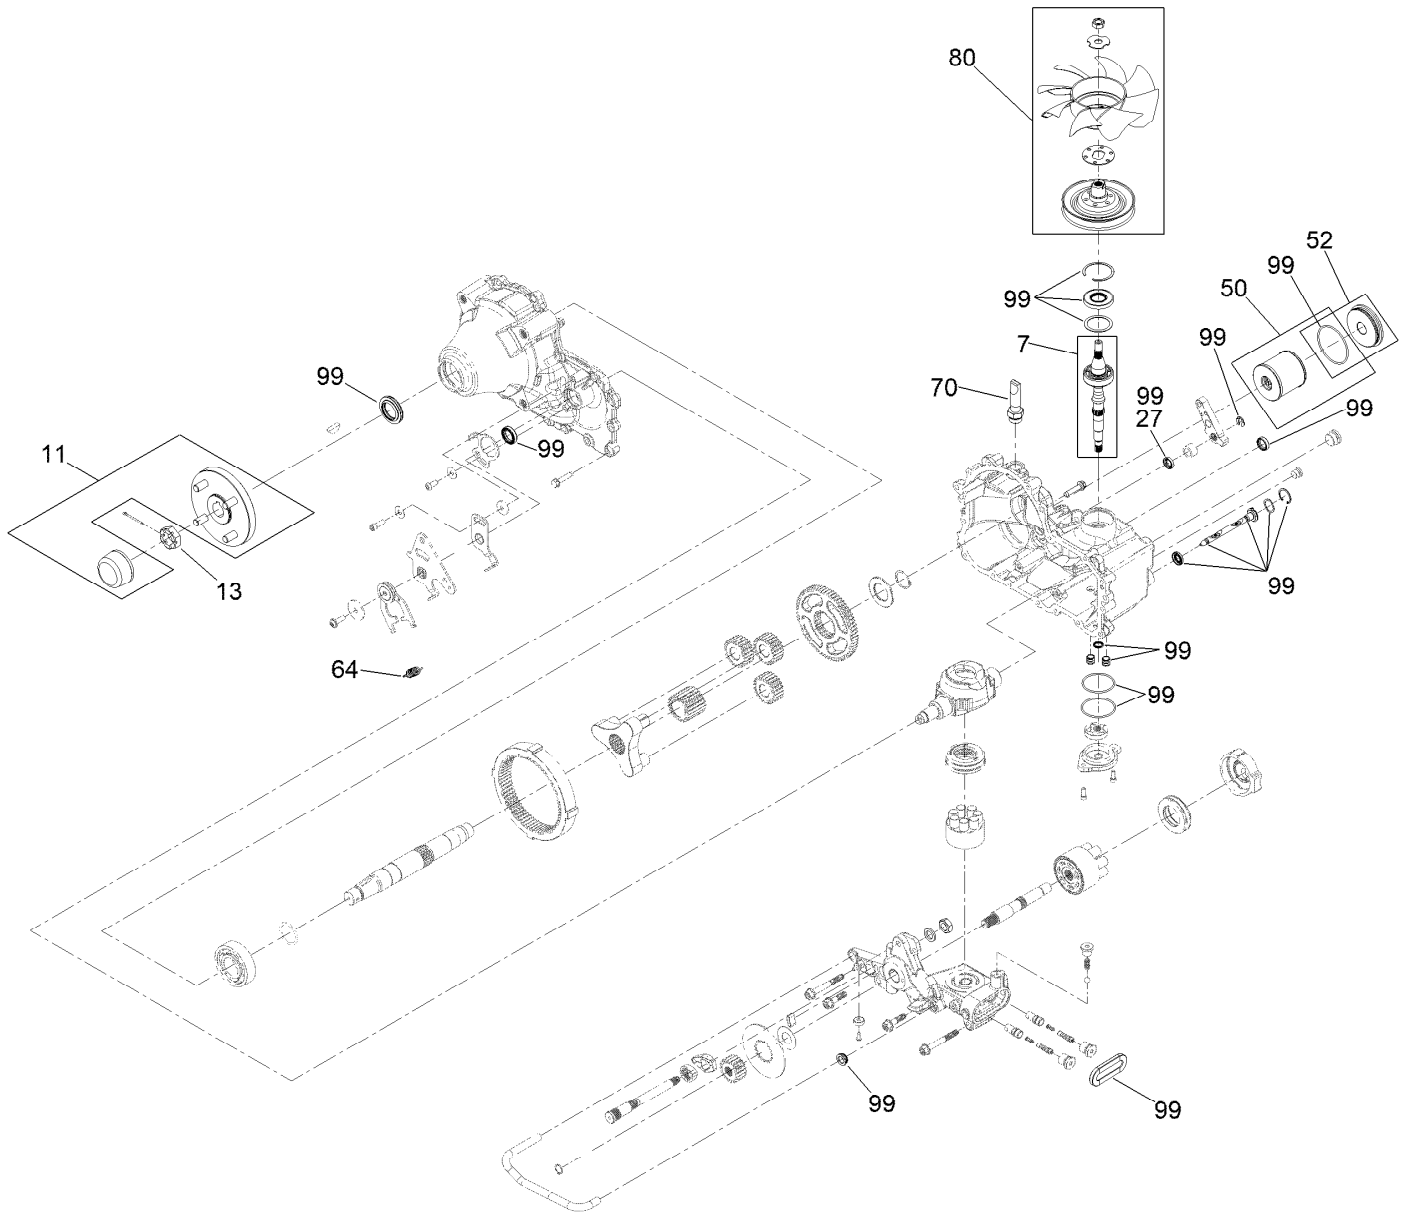

LH Transaxle Assembly No. 138-6076 (continued)

<i>Ref.</i>	<i>Part Number</i>	<i>Qty.</i>	<i>Description</i>	<i>Ref.</i>	<i>Part Number</i>	<i>Qty.</i>	<i>Description</i>
7	147-1672	1	Kit, Input Shaft	52	144-6604	1	Kit, Filter Plug
11	144-6594	1	Hub-4 Bolt	64	125-4684	1	Spring-Extension
13	144-6595	1	Nut, Slotted	70	144-6601	1	Fitting-5/8 Beaded, 7/8 SAE
27	145-3678	1	Seal, Lip-Brake	80	144-6602	1	Kit, Fan And Pulley
50	144-6603	1	Kit, Filter	99	145-3683	1	Kit-Overhaul Seal

RH Transaxle Assembly No. 138-6077