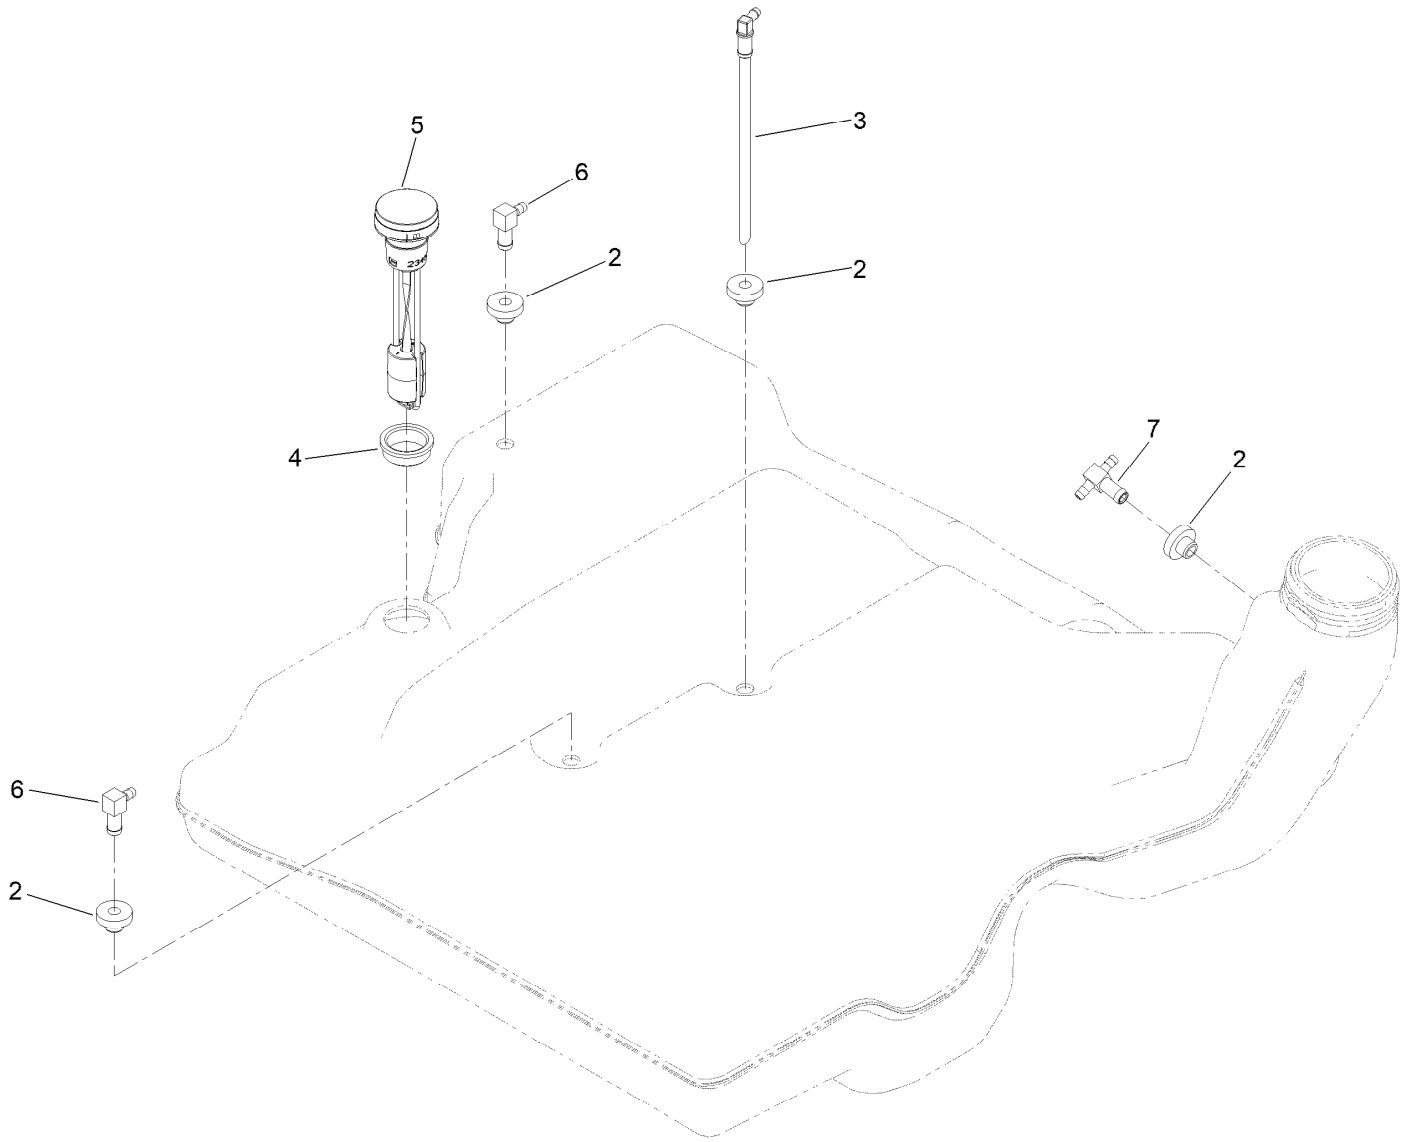

Fuel System Assembly (continued)

<i>Ref.</i>	<i>Part Number</i>	<i>Qty.</i>	<i>Description</i>	<i>Ref.</i>	<i>Part Number</i>	<i>Qty.</i>	<i>Description</i>
1	139-6722	1	*obs* Fuel Tank ASM	7:1	109-0298	1	Line-Fuel
2	137-4119	1	Cap-Fuel, Ratcheting	7:2	114-3766	1	Hose-Fuel
3	104-2490	2	Clamp-Hose	7:3	1-603770	1	Valve-Fuel
4	131-8834	2	Bumper	7:4	2412-98	4	Clamp-Hose
5	104-7201	2	Nut-HF, NI	8	126-5523	3	Clip
6	139-8067	1	Vent Hose ASM	9	140-4957	1	ASM-Fuel Vent
6:1	138-3152	2	Hose-Fuel	9:1	138-3152	1	Hose-Fuel
6:2	120-2234	1	Fitting-Tee	9:2	116-4630	1	Fitting-Orifice, Straight
6:3	140-4956	1	Hose-Fuel	9:3	116-4344	1	Hose-Fuel
7	139-8068	1	Fuel Hose ASM				

Fuel Tank Assembly No. 139-6722