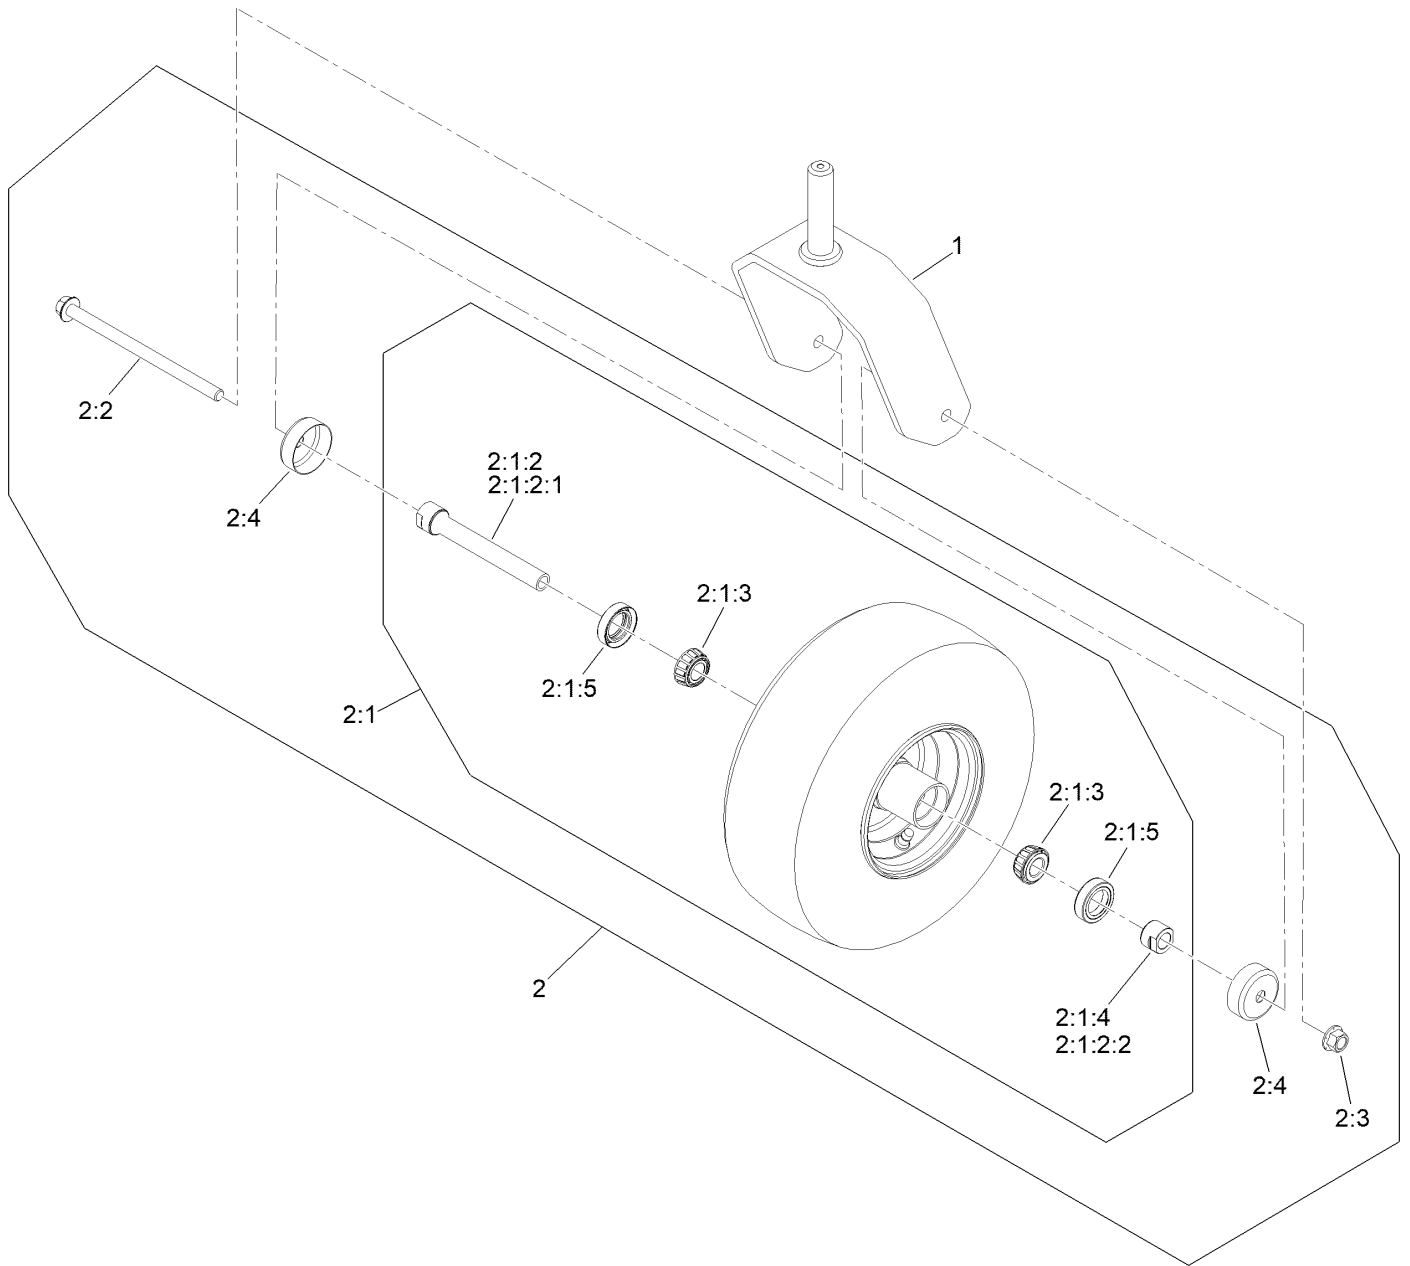

Caster Wheel Assembly (continued)

<i>Ref.</i>	<i>Part Number</i>	<i>Qty.</i>	<i>Description</i>	<i>Ref.</i>	<i>Part Number</i>	<i>Qty.</i>	<i>Description</i>
1		2	Front Caster W/ Fork ASM ●	4	3256-68	2	Washer-Flat
2	109-3678	4	Bearing-Ball	5	100-1668	2	Screw-HHF
3	145-3660	2	Spacer-Bearing	6	144-0375	2	Cap-Grease

● Not serviced separately

Caster and Wheel Assembly