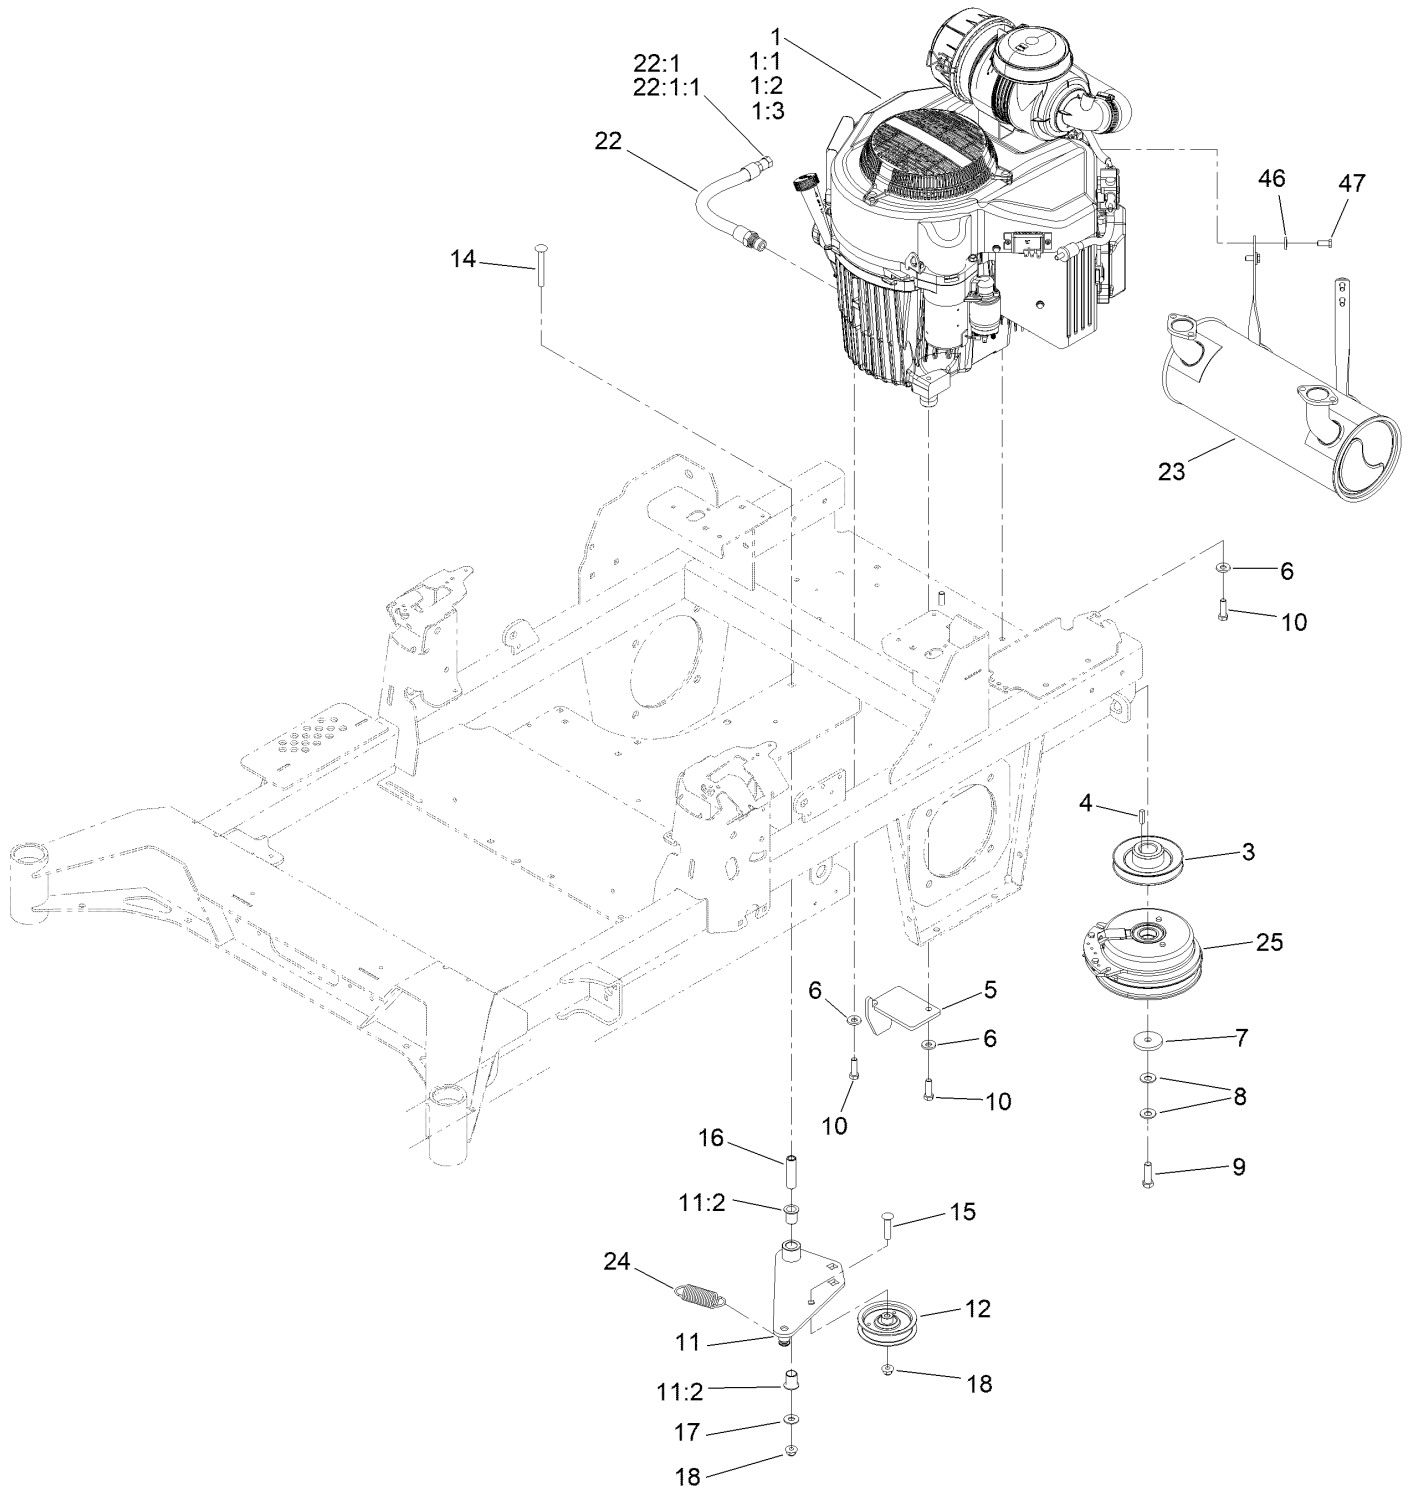

Engine, Clutch and Muffler Assembly

Engine, Clutch and Muffler Assembly (continued)

<i>Ref.</i>	<i>Part Number</i>	<i>Qty.</i>	<i>Description</i>	<i>Ref.</i>	<i>Part Number</i>	<i>Qty.</i>	<i>Description</i>
1	126-2131	1	Engine-Kawasaki, Fx921V-S04-R	11	144-2671	1	Idler Arm ASM
1:1		1	Kawasaki 49065-7007 Engine Oil Filter ■▲	11:2	138-2573	2	Bushing-Flange
1:2		1	Kawasaki 11013-7044 Engine Air Filter ■▲	12	140-4964	1	Pulley-Idler, Flat
1:3		1	Kawasaki 11013-7045 Safety Filter ■▲	14	3231-42	1	Screw-CARR
3	139-6702	1	Sheave, W/Hub	15	3231-29	1	Screw-CARR
4	1-807259	1	Key	16	139-6690	1	Bushing, Idler Pivot
5	140-1190	1	Anchor-Clutch	17	3256-4	1	Washer-Flat
6	98-5975	4	Washer-Belleville	18	104-8301	2	Nut-HF, NI
7	109-6919	1	Washer-Plain	22	116-4924	1	Engine Oil Drain Hose ASM
8	1-603610	2	Washer-Spring	22:1	353-508	1	Plug-HH ●
9	109-9761	1	Screw-HH	22:1:1	237-42	1	O-Ring
10	323-7	4	Screw-HH	23	140-8002	1	Muffler
				24	1-653331	1	Spring-Idler
				25	116-1604	1	Clutch
				46	1-303334	4	Washer-Spring
				47	33114-020	4	Screw-HH

● Torque to 24-26 ft-lb
▲ Obtain parts from www.kawpower.com

■ Not serviced separately