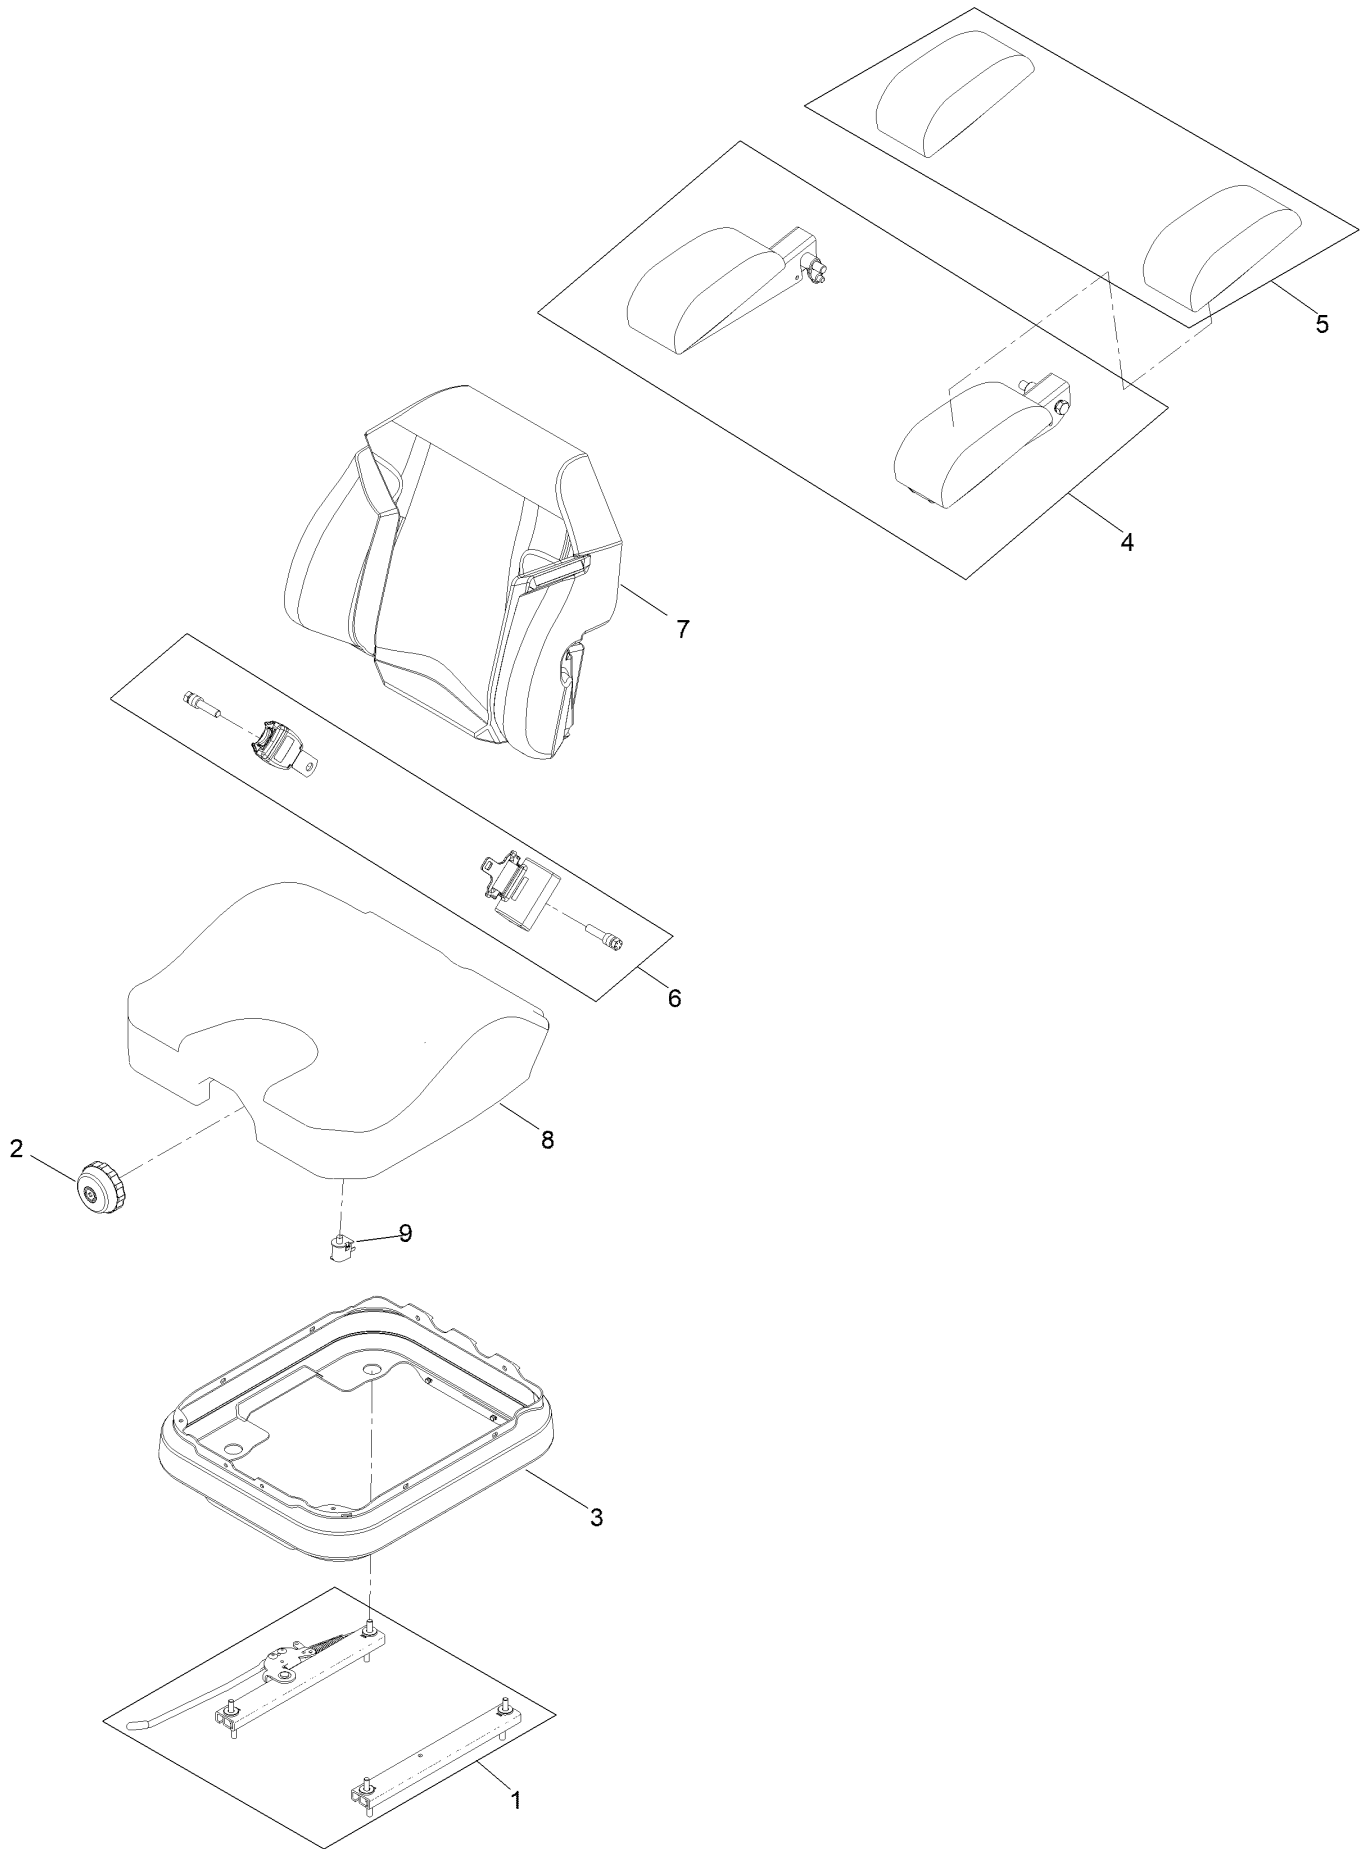

Seat Mount Assembly (continued)

<i>Ref.</i>	<i>Part Number</i>	<i>Qty.</i>	<i>Description</i>	<i>Ref.</i>	<i>Part Number</i>	<i>Qty.</i>	<i>Description</i>
1	140-1165-03	1	Pan-Seat [black]	14	5-0652	4	Spacer
4	104-8300	6	Nut-HF, NI	15	144-2632	1	Seat ASM-Suspension
5	144-2669	1	Decal-Service Aid	16	109-9233	1	Bumper-Push-In, Rubber
7	147-2436-03	1	Plate-Tank Retainer, Rear	17	147-4987-03	1	Plate-Tank Retainer, Front
8	3230-23	2	Bolt-CARR	18	130-0733	2	Pad-Rubber
10	138-9753	6	Screw	19	147-4954-01	1	Plate-Backer
12	135-0505	4	Bumper-Seat	20	130-8451	2	Rivet-Trifold
13	1-543286	1	Grommet				

Seat Assembly No. 144-2632