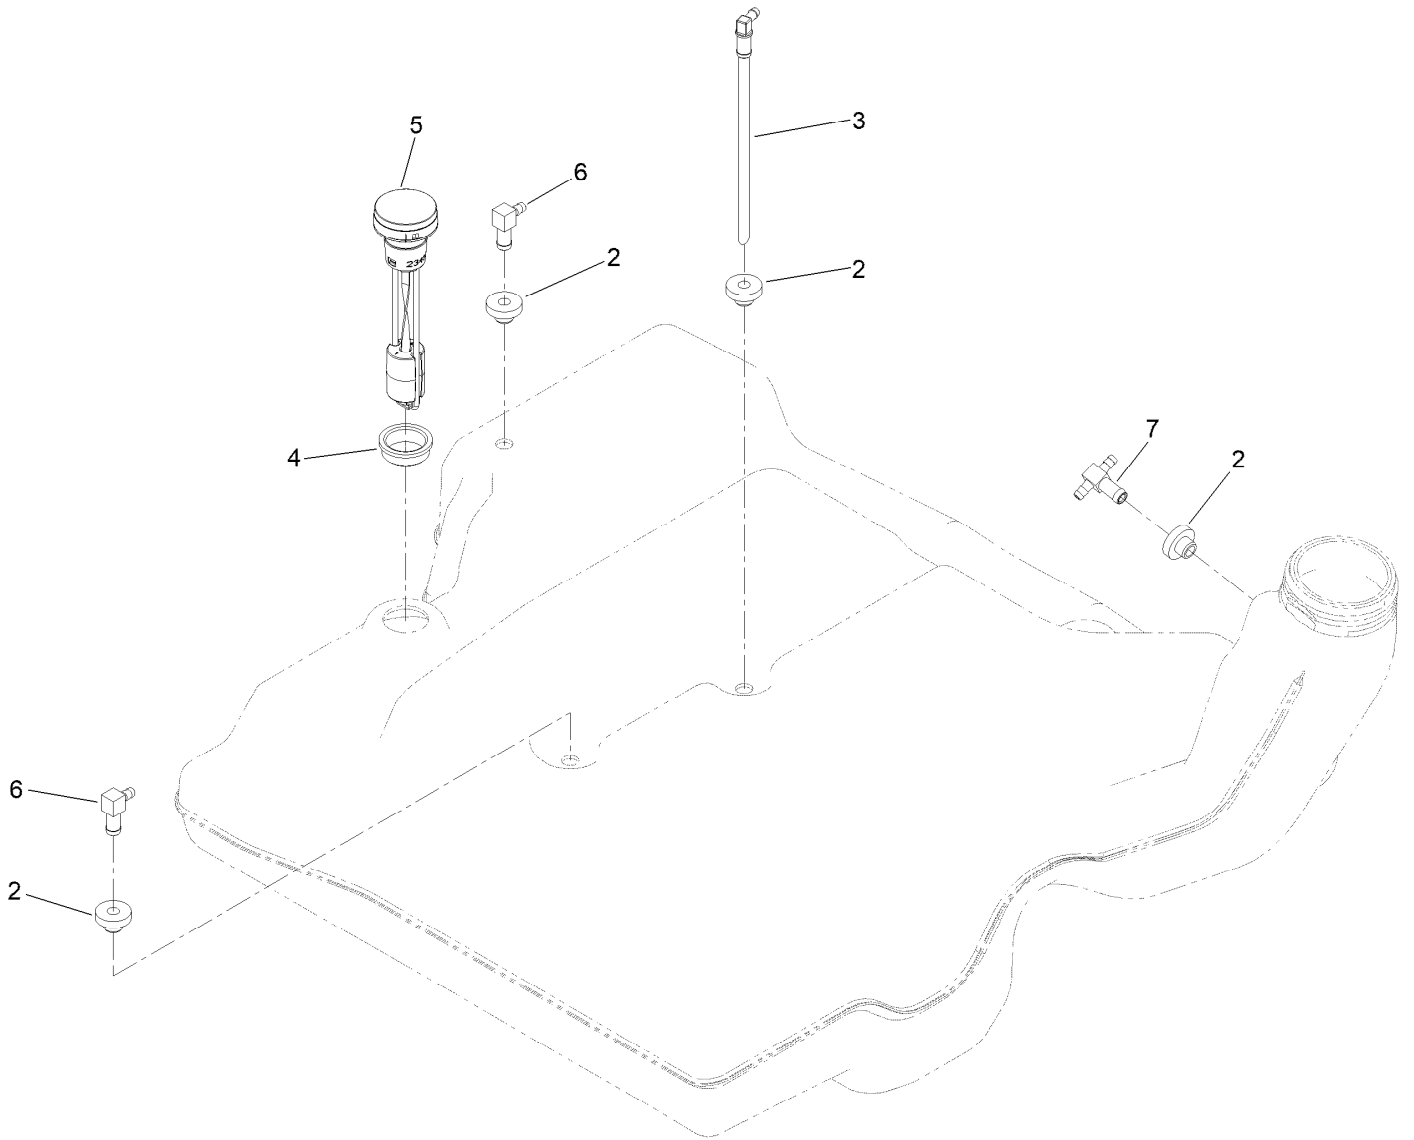

Fuel System Assembly (continued)

<i>Ref.</i>	<i>Part Number</i>	<i>Qty.</i>	<i>Description</i>	<i>Ref.</i>	<i>Part Number</i>	<i>Qty.</i>	<i>Description</i>
1	139-6722	1	*obs* Fuel Tank ASM	7:1	109-0298	1	Line-Fuel
2	137-4119	1	Cap-Fuel, Ratcheting	7:2	114-3766	1	Hose-Fuel
3	104-2490	2	Clamp-Hose	7:3	1-603770	1	Valve-Fuel
4	131-8834	2	Bumper	7:4	2412-98	4	Clamp-Hose
5	104-7201	2	Nut-HF, NI	8	126-5523	3	Clip
6	139-8067	1	Vent Hose ASM	9	140-4957	1	ASM-Fuel Vent
6:1	138-3152	2	Hose-Fuel	9:1	138-3152	1	Hose-Fuel
6:2	120-2234	1	Fitting-Tee	9:2	116-4630	1	Fitting-Orifice, Straight
6:3	140-4956	1	Hose-Fuel	9:3	116-4344	1	Hose-Fuel
7	139-8068	1	Fuel Hose ASM				

Fuel Tank Assembly No. 139-6722