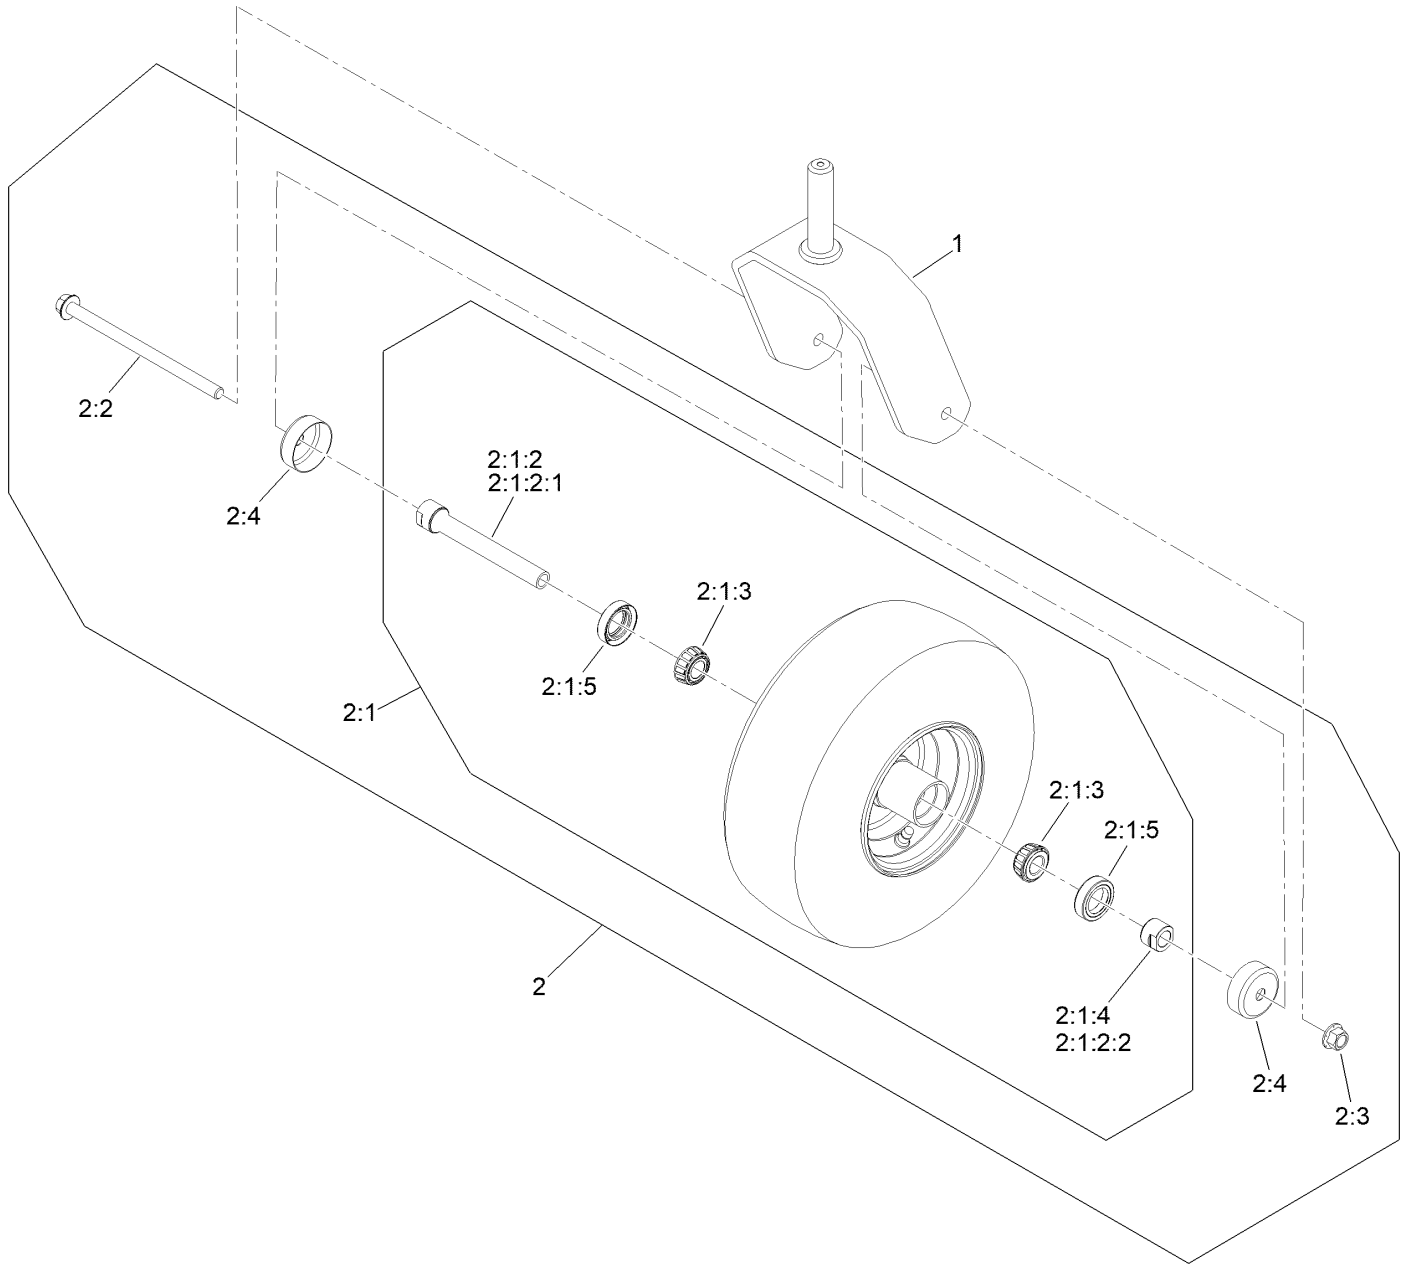

Caster Wheel Assembly (continued)

<i>Ref.</i>	<i>Part Number</i>	<i>Qty.</i>	<i>Description</i>	<i>Ref.</i>	<i>Part Number</i>	<i>Qty.</i>	<i>Description</i>
1		2	Front Caster W/ Fork ASM ●	4	3256-68	2	Washer-Flat
2	109-3678	4	Bearing-Ball	5	100-1668	2	Screw-HHF
3	145-3660	2	Spacer-Bearing	6	144-0375	2	Cap-Grease

● Not serviced separately

Caster and Wheel Assembly