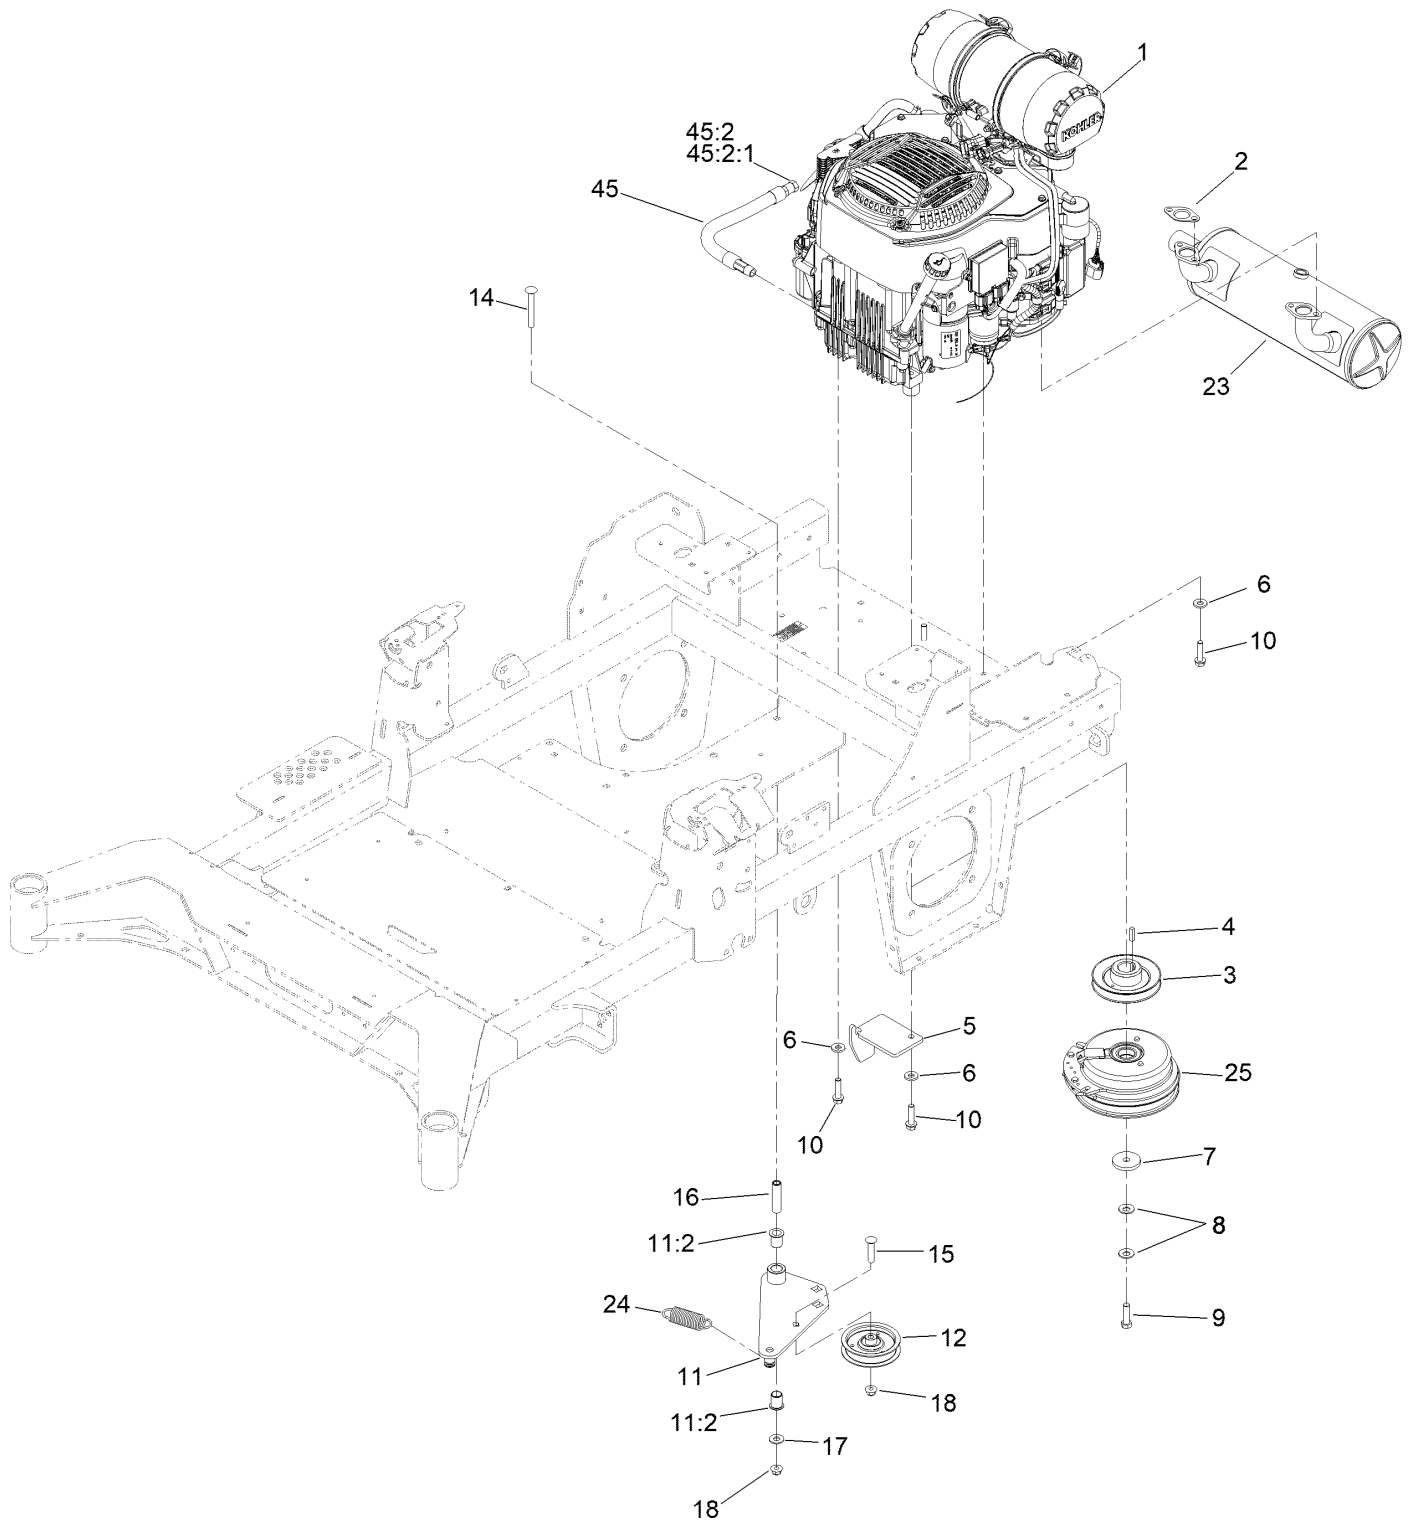

Engine, Clutch and Muffler Assembly

Engine, Clutch and Muffler Assembly (continued)

<i>Ref.</i>	<i>Part Number</i>	<i>Qty.</i>	<i>Description</i>	<i>Ref.</i>	<i>Part Number</i>	<i>Qty.</i>	<i>Description</i>
1	140-8001	1	Engine-Kohler ■	12	140-4964	1	Pulley-Idler, Flat
2	110-6697	2	Gasket-Exhaust	14	3231-42	1	Screw-CARR
3	139-6702	1	Sheave, W/Hub	15	3231-29	1	Screw-CARR
4	1-807259	1	Key	16	139-6690	1	Bushing, Idler Pivot
5	140-1190	1	Anchor-Clutch	17	3256-4	1	Washer-Flat
6	98-5975	4	Washer-Belleville	18	104-8301	2	Nut-HF, NI
7	109-6919	1	Washer-Plain	23	140-7995	1	Muffler-Kohler EFI
8	1-603610	2	Washer-Spring	24	1-653331	1	Spring-Idler
9	109-9761	1	Screw-HH	25	116-1604	1	Clutch
10	32144-102	4	Screw-HWH	45	116-5316	1	Oil Drain Hose ASM
11	144-2671	1	Idler Arm ASM	45:2	353-508	1	Plug-HH ●
11:2	138-2573	2	Bushing-Flange	45:2:1	237-42	1	O-Ring

● Torque to 24-26 ft-lb

■ Obtain parts from www.kohlerplus.com