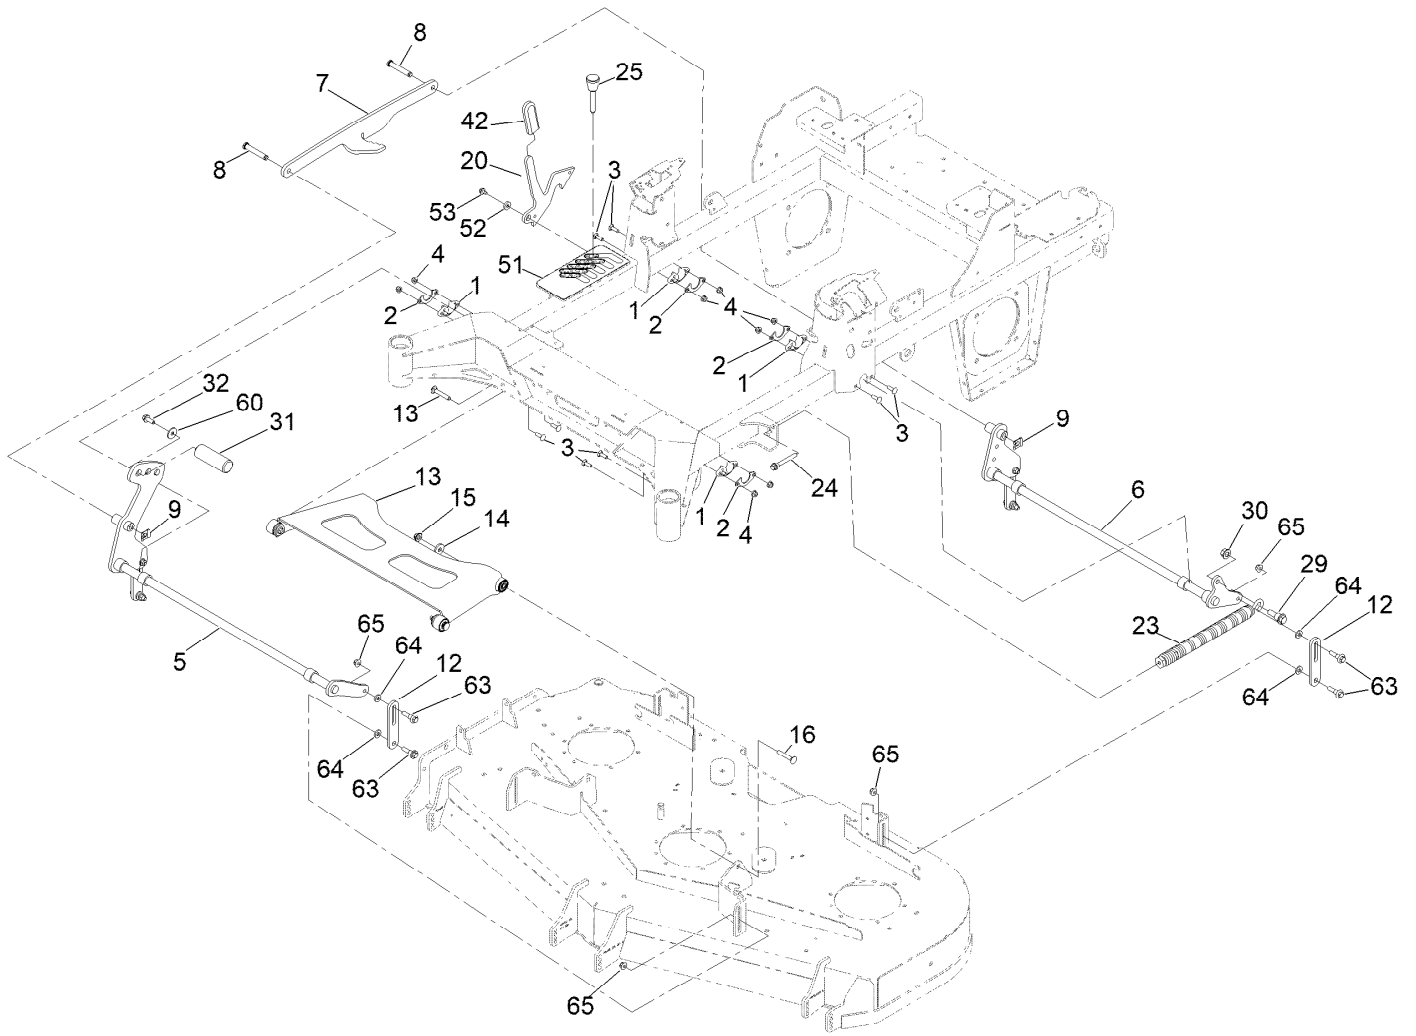

Deck Lift Assembly

Deck Lift Assembly (continued)

<i>Ref.</i>	<i>Part Number</i>	<i>Qty.</i>	<i>Description</i>	<i>Ref.</i>	<i>Part Number</i>	<i>Qty.</i>	<i>Description</i>
1	139-5872	4	Bearing-Flange	23	116-0886	1	Spring-Extension
2	116-2887	4	Gusset-Lift, Deck	24	92-7674	1	Bolt-Shoulder
3	3230-22	8	Screw-CARR	25	126-5401	1	Pin-HOC
4	104-8300	8	Nut-HF, NI	29	116-0780	1	Screw-Shoulder, HHF
5	139-8050-03	1	Front Deck Lift Shaft ASM	30	99-5107	1	Nut-HF Nylock
6	140-4975-03	1	Shaft-Lift, Deck	31	140-4959	1	Pedal-Foot Lift
7	126-4639-03	1	Link-HOC	32	3234-42	1	Screw-HHF
8	126-9181	2	Pin-Clevis	42	132-4749	1	Grip-Lever
9	138-8491	2	Clip-Pin	51	139-6699	1	Decal-HOC
12	145-5702-03	4	Link-Lift, Deck	52	104-7658	1	Spacer
13	140-1179	1	Deck Strut W/ Bushings ASM	53	9266934	1	Screw
14	1-373034	2	Washer	60	2844	1	Washer
15	109-6658	2	Nut-Flange, NI	63	130-0742	8	Bolt-Shoulder
16	3231-7	2	Screw-CARR	64	43-0940	8	Spacer
20	145-8475-03	1	Plate-Transport Lock	65	104-8301	8	Nut-HF, NI