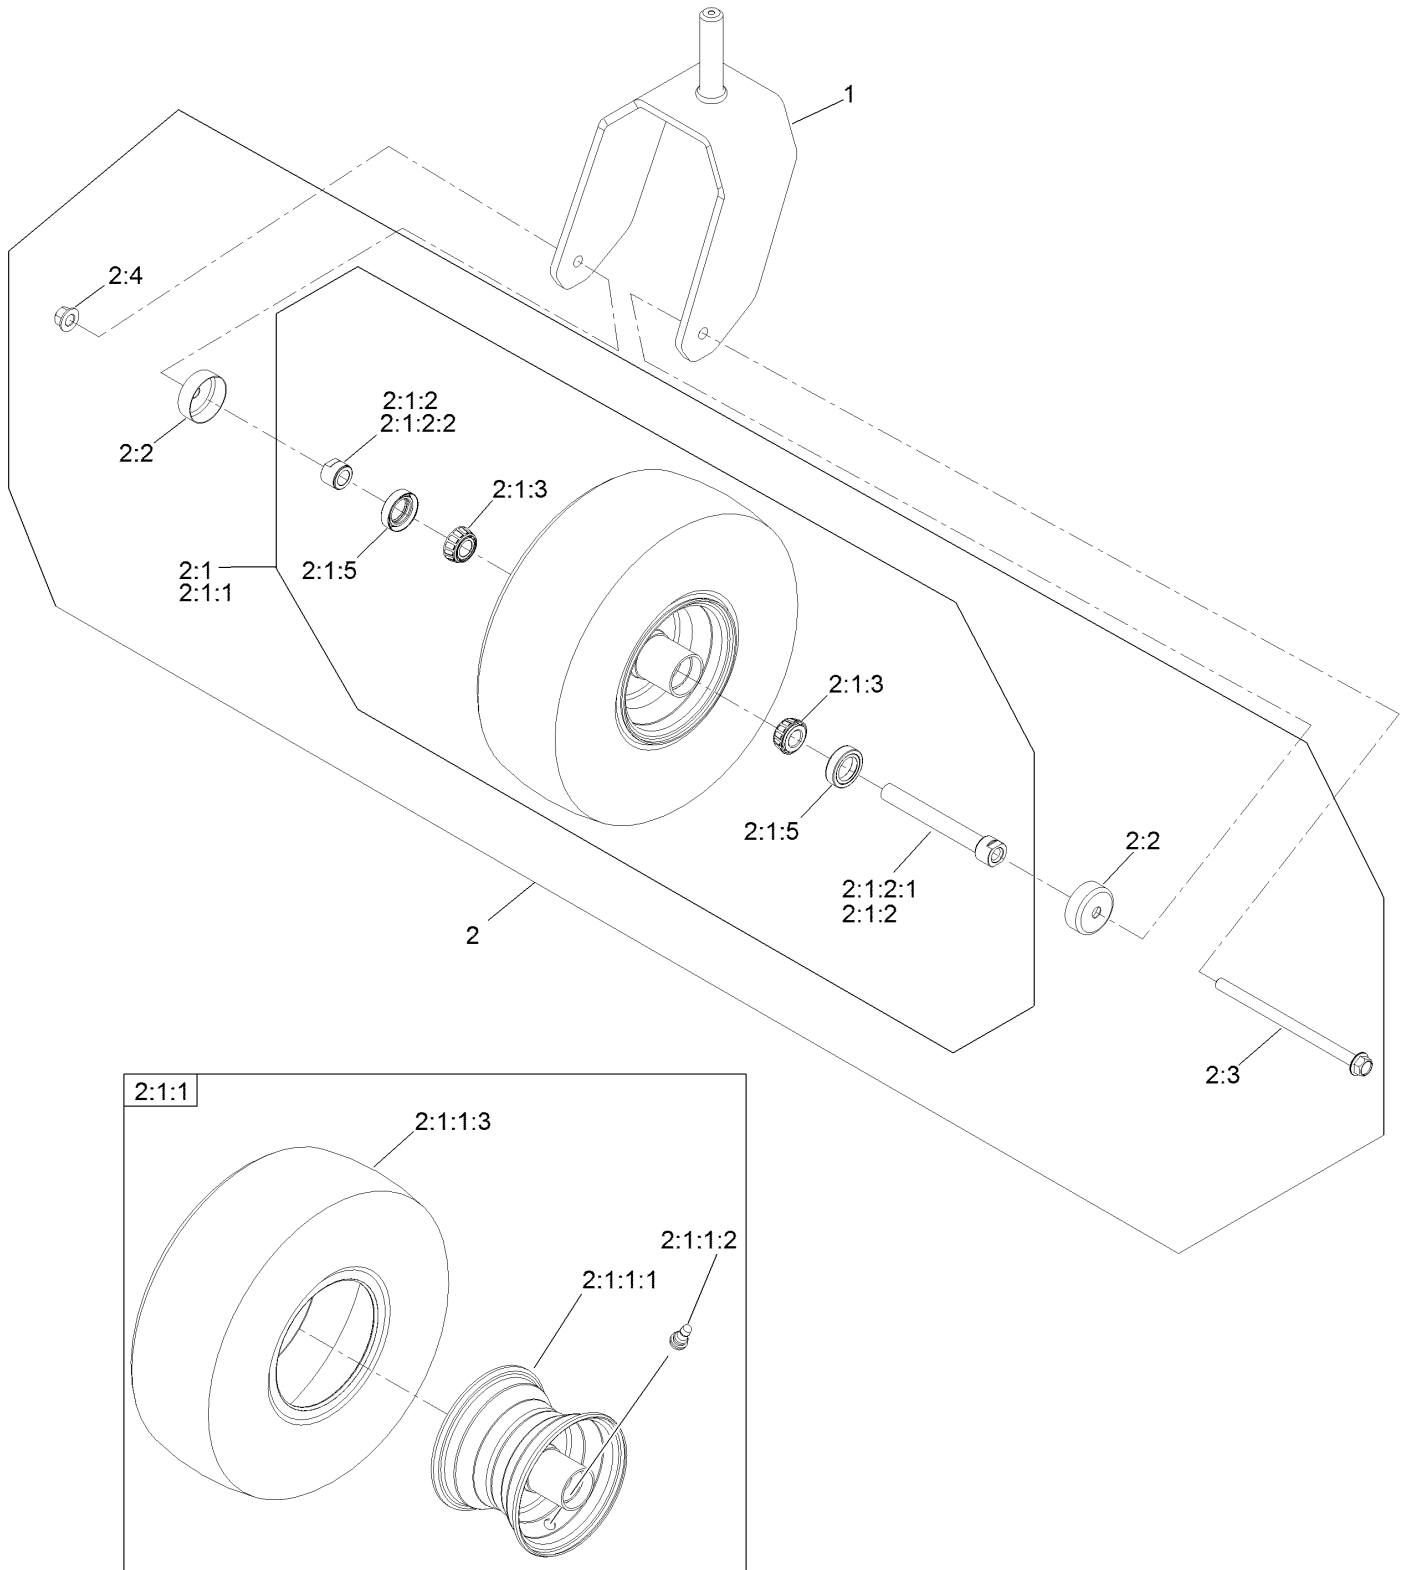

● Not serviced separately

Caster Wheel and Fork Assembly

Caster Wheel and Fork Assembly (continued)

<i>Ref.</i>	<i>Part Number</i>	<i>Qty.</i>	<i>Description</i>	<i>Ref.</i>	<i>Part Number</i>	<i>Qty.</i>	<i>Description</i>
1	147-0295-01	1	15In Caster Fork [red]	2:1:2		1	Caster Axle ASM ●
2	140-4943	1	ASM-Pneumatic 15X6.50-6	2:1:2:1	126-5220	1	Axle-Caster
2:1		1	ASM Whl/Brgs 15X6.5-6 ●	2:1:2:2	103-3051	1	Spacer-Nut
2:1:1	140-4945	1	Wheel And Tire ASM 15X6.5-6	2:1:3	1-633585	2	Bearing-Cone, Taper
2:1:1:1	139-3624	1	Wheel Rim 6X4.5	2:1:5	103-0063	2	Seal-Caster
2:1:1:2	5108	1	Valve	2:2	103-2768	2	Guard-Seal
2:1:1:3	140-4946	1	Tire	2:3	126-5389	1	Screw-HHF
				2:4	99-5107	1	Nut-HF Nylock