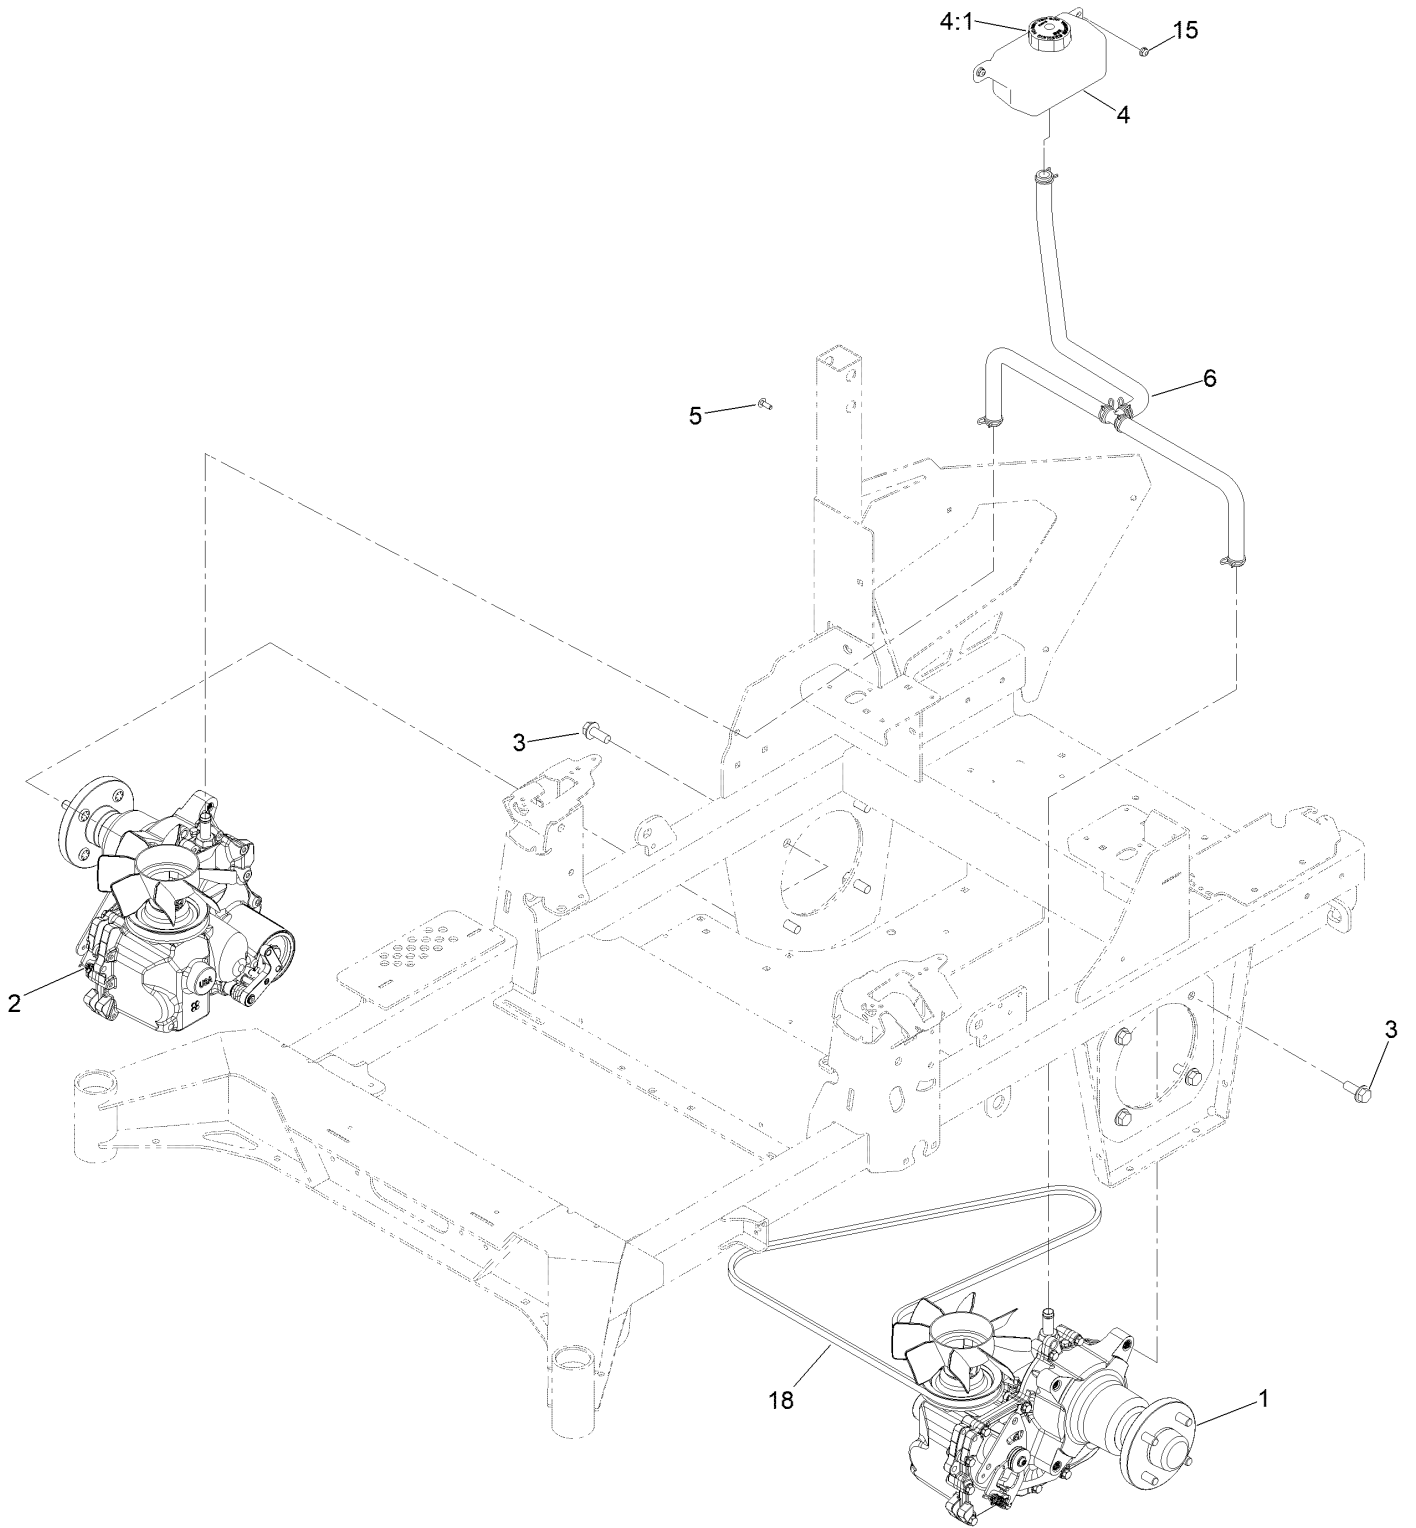

Hydraulic Drive Assembly

Hydraulic Drive Assembly (continued)

<i>Ref.</i>	<i>Part Number</i>	<i>Qty.</i>	<i>Description</i>	<i>Ref.</i>	<i>Part Number</i>	<i>Qty.</i>	<i>Description</i>
1	145-3696	1	LH Transaxle ASM W/Arm	5	3229-28	2	Screw-CARR
2	145-3695	1	RH Transaxle ASM W/Arm	6	140-1225	1	ASM-Hose, Hydraulic
3	3234-38	8	Screw-HHF	15	104-7201	2	Nut-HF, NI
4	119-9908	1	Hydraulic Reservoir ASM	18	140-7994	1	Belt-V
4:1	109-3320	1	Cap-Reservoir, HYD