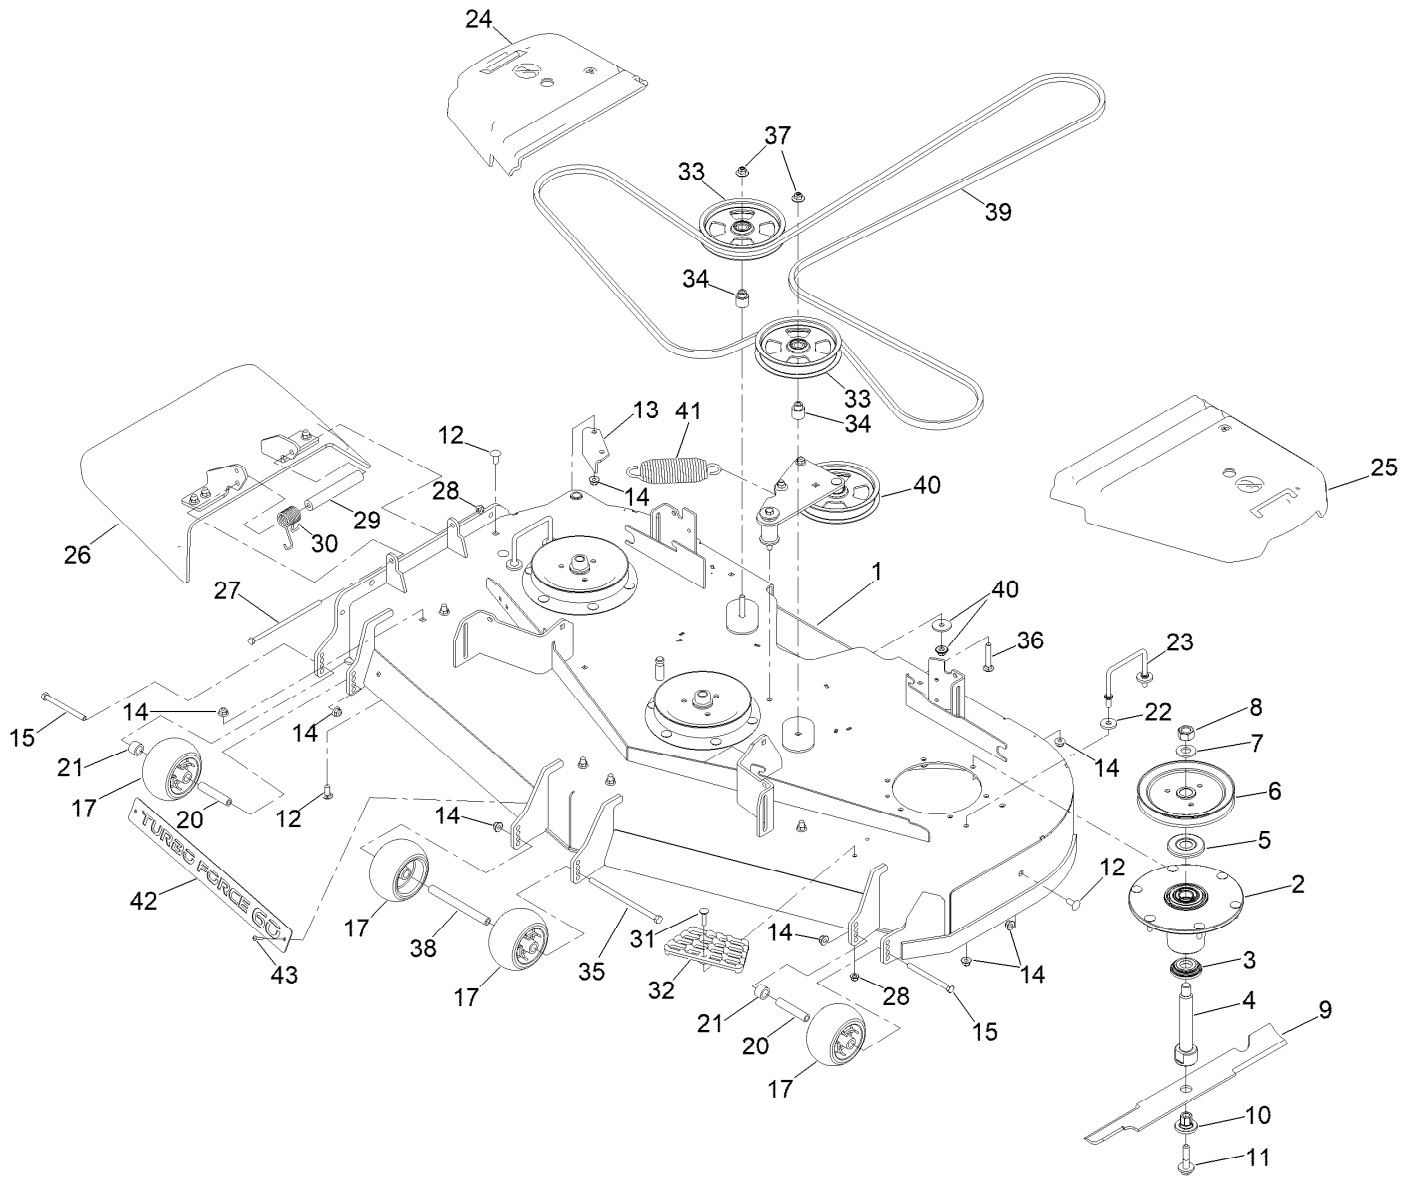

Deck Assembly

Deck Assembly (continued)

<i>Ref.</i>	<i>Part Number</i>	<i>Qty.</i>	<i>Description</i>	<i>Ref.</i>	<i>Part Number</i>	<i>Qty.</i>	<i>Description</i>
1	147-4997	1	Deck Decal ASM	24	116-0094	1	Cover-Belt, RH
2	137-9780	3	Spindle ASM	25	109-6938	1	Cover-Belt, LH
3	137-9784	3	Guard-Bottom	26	144-2635	1	Rubber Deflector ASM
4	138-6045	3	Shaft-Spindle	27	322-50	1	Screw-HH
5	103-1330	3	Guard-Bearing, Top	28	104-8300	2	Nut-HF, NI
6	138-6059	3	Sheave-Drive, Blade	29	105-4622	1	Spacer
7	103-2802	3	Washer	30	108-4052	1	Spring-Torsion
8	116-7306	3	Nut-Hex	31	3230-3	1	Screw-CARR
9	140-1240	3	Blade	32	126-4781-03	1	Step-Deck
10	137-9787	3	Bushing-Hex	33	132-9424	2	Pulley-Idler, Flat
11	109-9220	3	Screw-Sems	34	139-8061	2	Bushing, Idler
12	3231-27	9	Screw-CARR	35	108-5388	1	Screw-HH
13	107-8541-01	1	Baffle-Discharge	36	3231-7	2	Screw-CARR
14	104-8301	34	Nut-HF, NI	37	109-6658	2	Nut-Flange, NI
15	323-23	2	Screw-HH	38	98-5967	1	Spacer-Wheel
17	1-603299	4	Roller-Scalp, Anti	39	144-0357	1	Belt-V
20	133-2129	2	Tube-Shafting	40	139-1087	1	Idler Arm ASM
21	133-2128	2	Tube-Spacer	41	116-6317	1	Spring-Extension
22	1-373034	4	Washer	42	147-4631-03	1	Plate-Turbo Force
23	109-6982	2	Wireform-Cover	43	130-8451	2	Rivet-Trifold