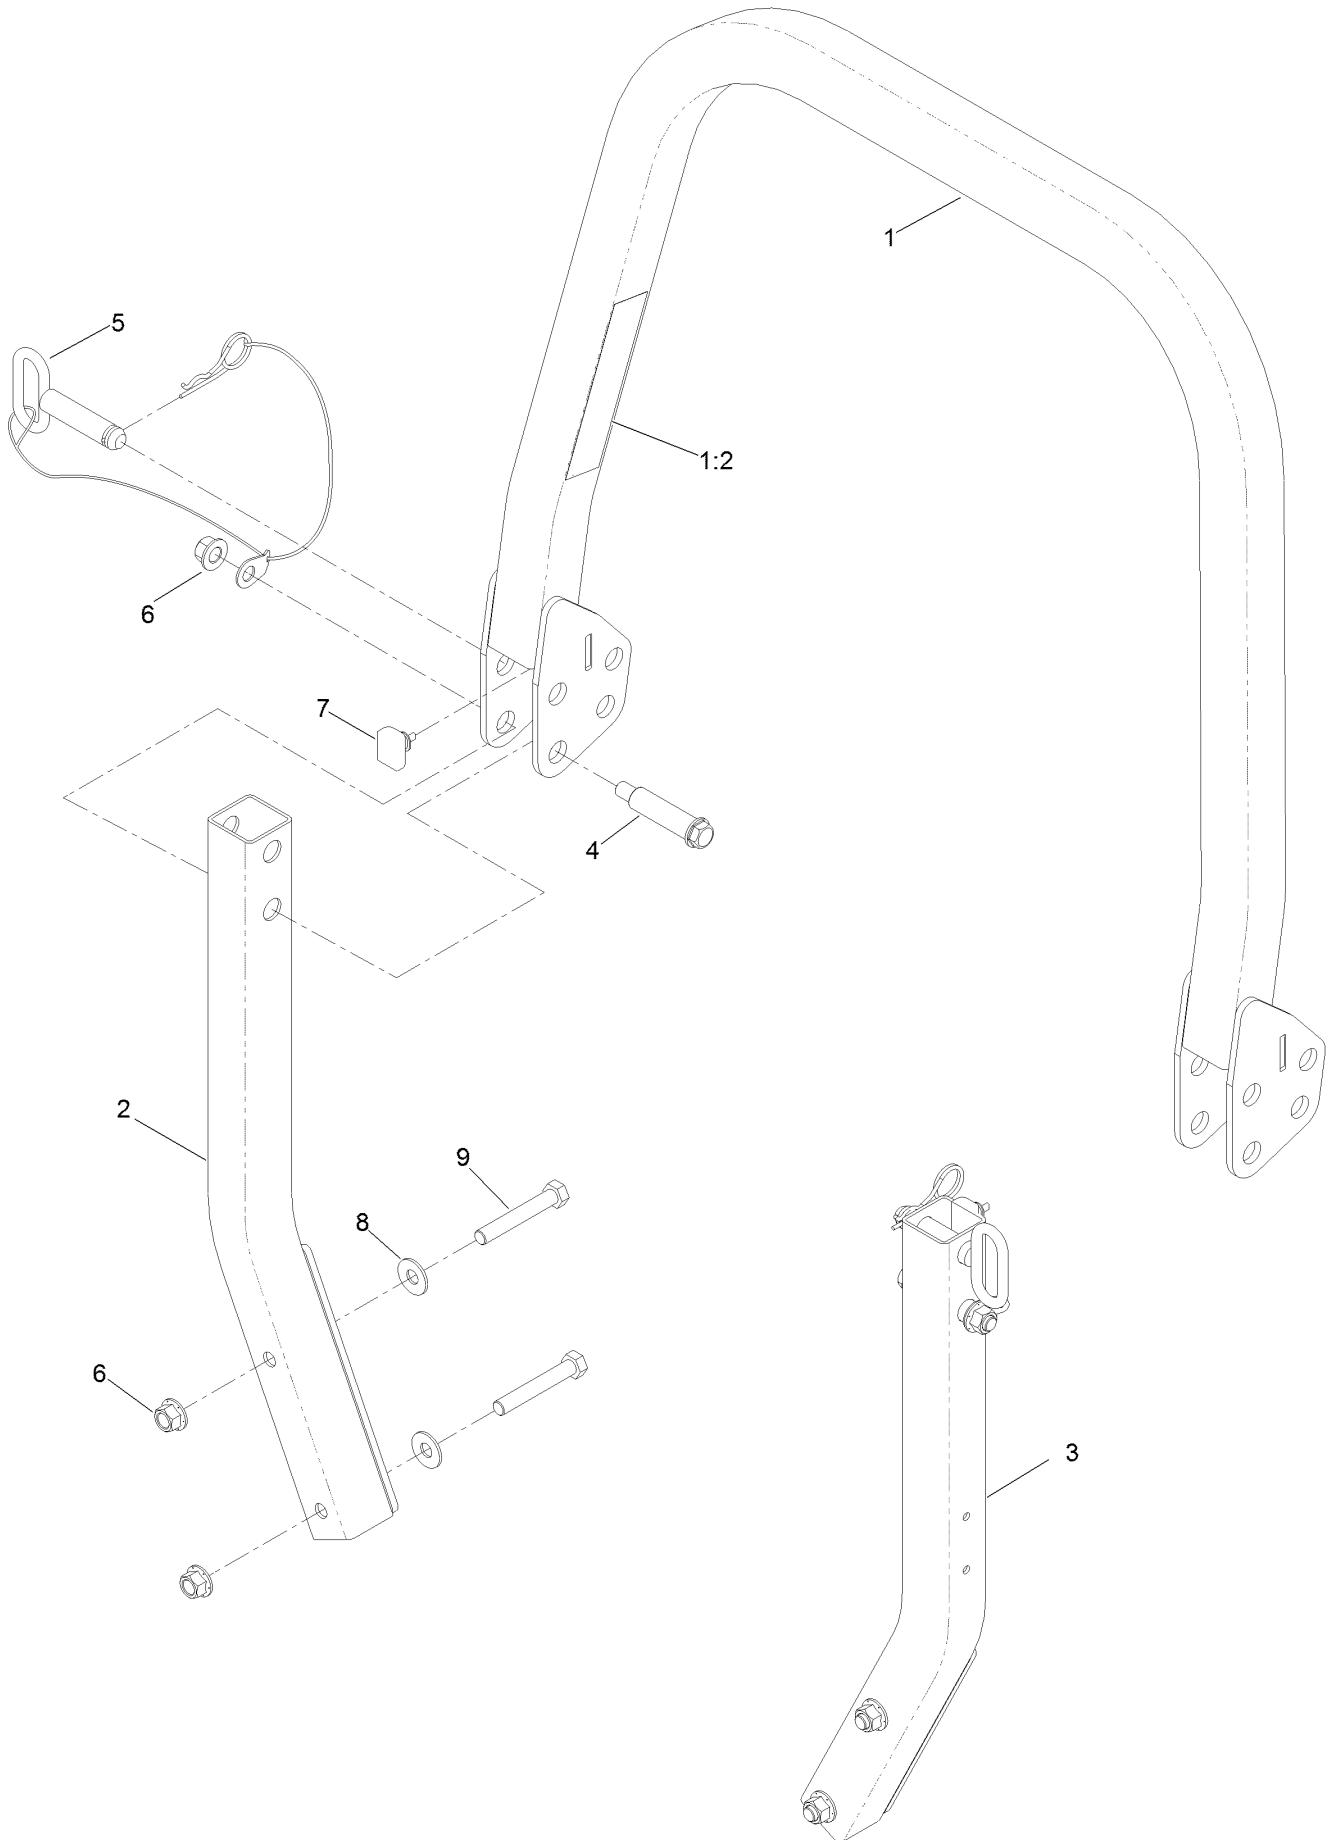

Roll-Over Protection System Assembly No. 139-8062

Roll-Over Protection System Assembly No. 139-8062 (continued)

<i>Ref.</i>	<i>Part Number</i>	<i>Qty.</i>	<i>Description</i>	<i>Ref.</i>	<i>Part Number</i>	<i>Qty.</i>	<i>Description</i>
1		1	Upper ROPS ASM ●	5	103-4553	2	ROPS Fold Pin ASM
1:2	107-3069	1	Decal-Warning	6	99-5107	6	Nut-HF Nylock
2		1	RH Lower ROPS ASM ●	7	109-5337	2	Bumper-ROPS
3		1	LH Lower ROPS ASM ●	8	109-9505	4	Washer-Spring
4	126-9209	2	Bolt-Shoulder	9	325-13	4	Screw-HH

● Not serviced separately