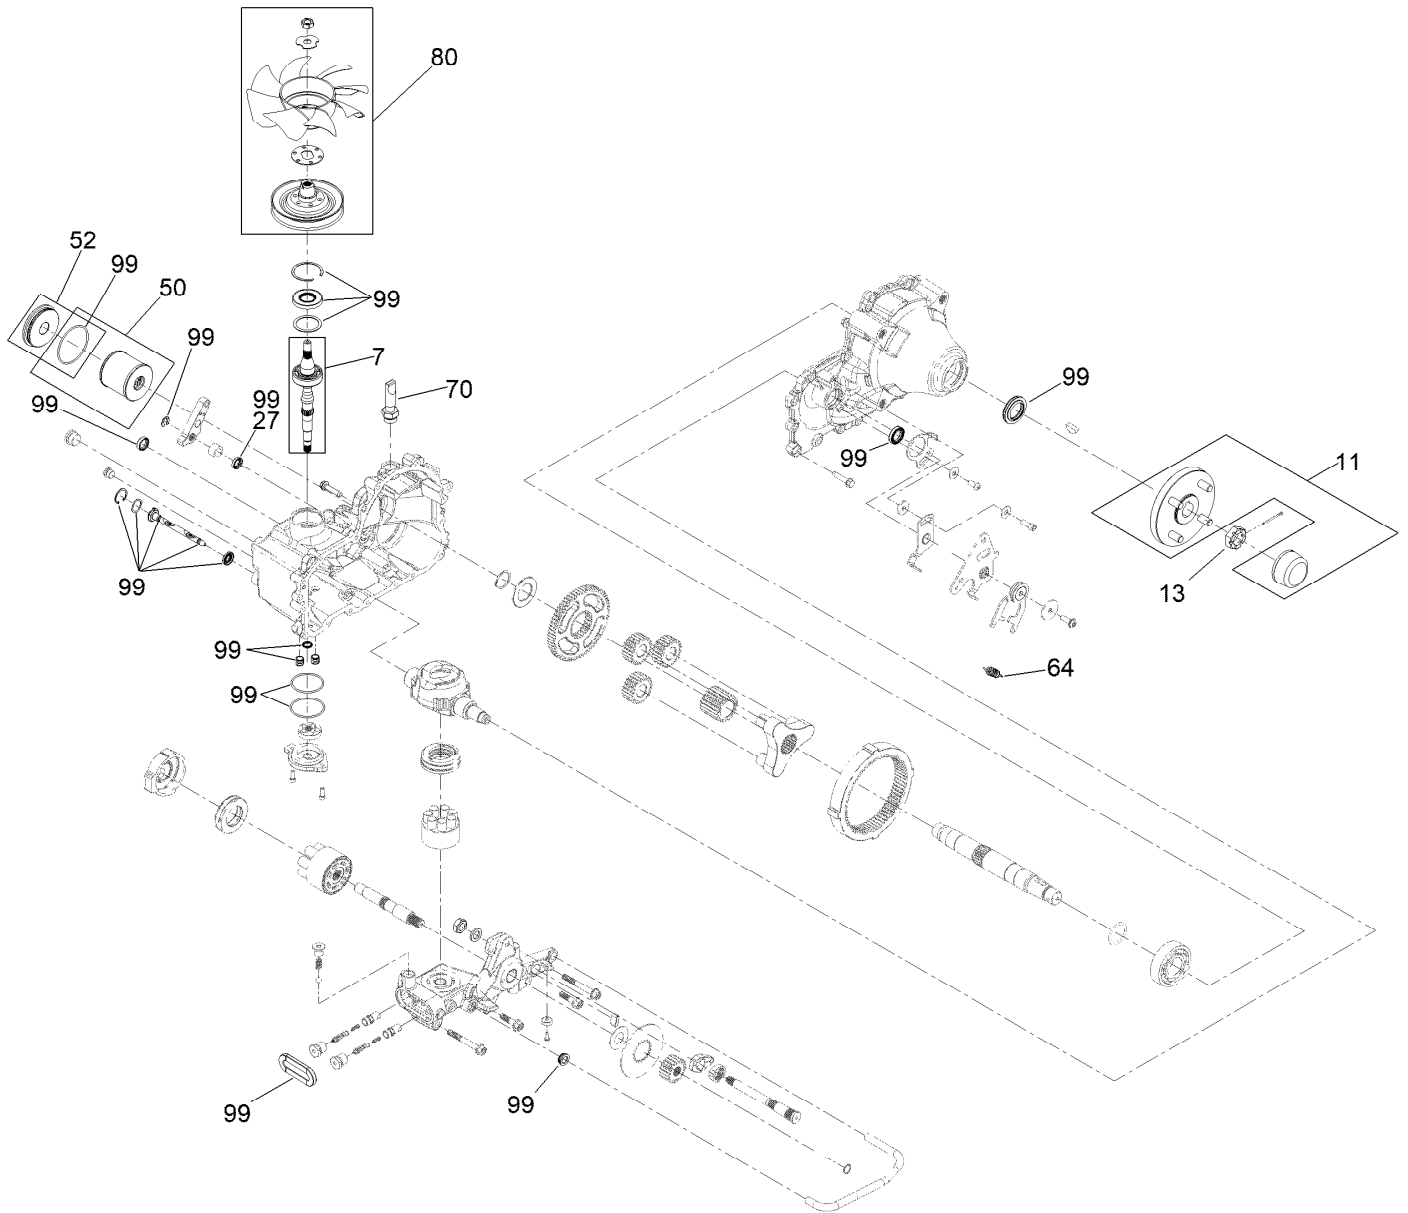

LH Transaxle Assembly No. 138-6076

LH Transaxle Assembly No. 138-6076 (continued)

<i>Ref.</i>	<i>Part Number</i>	<i>Qty.</i>	<i>Description</i>	<i>Ref.</i>	<i>Part Number</i>	<i>Qty.</i>	<i>Description</i>
7	147-1672	1	Kit, Input Shaft	52	144-6604	1	Kit, Filter Plug
11	144-6594	1	Hub-4 Bolt	64	125-4684	1	Spring-Extension
13	144-6595	1	Nut, Slotted	70	144-6601	1	Fitting-5/8 Beaded, 7/8 SAE
27	145-3678	1	Seal, Lip-Brake	80	144-6602	1	Kit, Fan And Pulley
50	144-6603	1	Kit, Filter	99	145-3683	1	Kit-Overhaul Seal