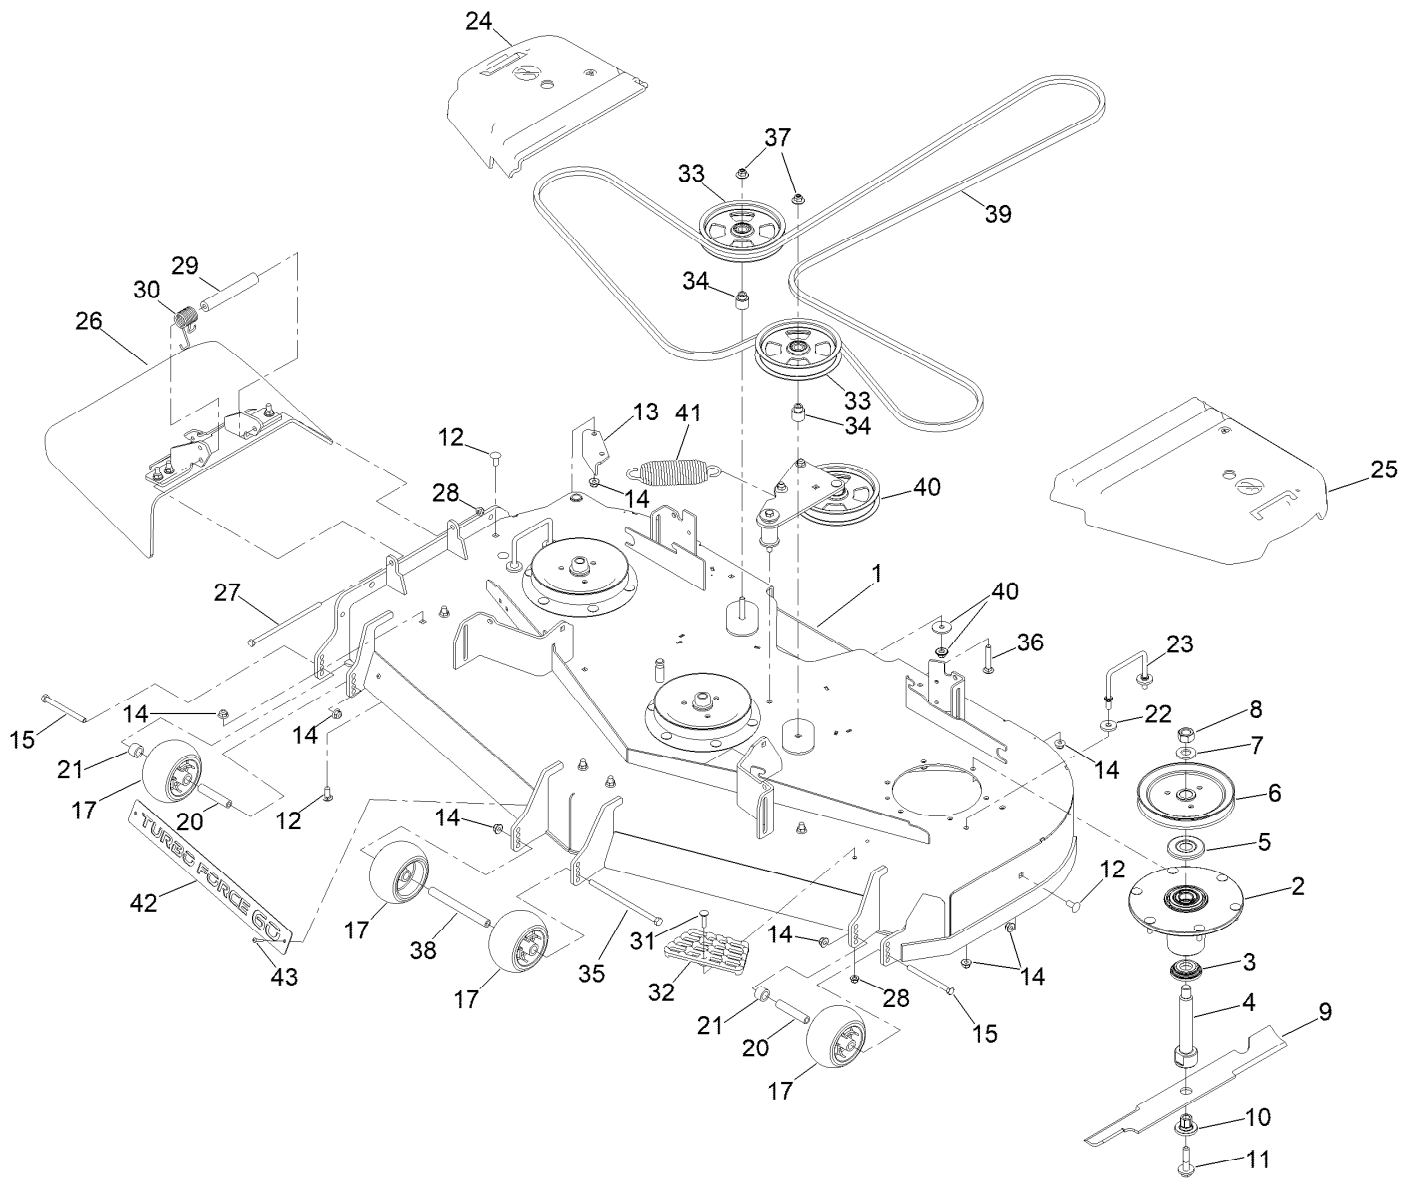

Deck Assembly

Deck Assembly (continued)

<i>Ref.</i>	<i>Part Number</i>	<i>Qty.</i>	<i>Description</i>	<i>Ref.</i>	<i>Part Number</i>	<i>Qty.</i>	<i>Description</i>
1	147-4997	1	Deck Decal ASM	24	116-0094	1	Cover-Belt, RH
2	137-9780	3	Spindle ASM	25	109-6938	1	Cover-Belt, LH
3	137-9784	3	Guard-Bottom	26	144-2635	1	Rubber Deflector ASM
4	138-6045	3	Shaft-Spindle	27	322-50	1	Screw-HH
5	103-1330	3	Guard-Bearing, Top	28	104-8300	2	Nut-HF, NI
6	138-6059	3	Sheave-Drive, Blade	29	105-4622	1	Spacer
7	103-2802	3	Washer	30	108-4052	1	Spring-Torsion
8	116-7306	3	Nut-Hex	31	3230-3	1	Screw-CARR
9	140-1240	3	Blade	32	126-4781-03	1	Step-Deck
10	137-9787	3	Bushing-Hex	33	132-9424	2	Pulley-Idler, Flat
11	109-9220	3	Screw-Sems	34	139-8061	2	Bushing, Idler
12	3231-27	9	Screw-CARR	35	108-5388	1	Screw-HH
13	107-8541-01	1	Baffle-Discharge	36	3231-7	2	Screw-CARR
14	104-8301	34	Nut-HF, NI	37	109-6658	2	Nut-Flange, NI
15	323-23	2	Screw-HH	38	98-5967	1	Spacer-Wheel
17	1-603299	4	Roller-Scalp, Anti	39	144-0357	1	Belt-V
20	133-2129	2	Tube-Shafting	40	139-1087	1	Idler Arm ASM
21	133-2128	2	Tube-Spacer	41	116-6317	1	Spring-Extension
22	1-373034	4	Washer	42	147-4631-03	1	Plate-Turbo Force
23	109-6982	2	Wireform-Cover	43	130-8451	2	Rivet-Trifold