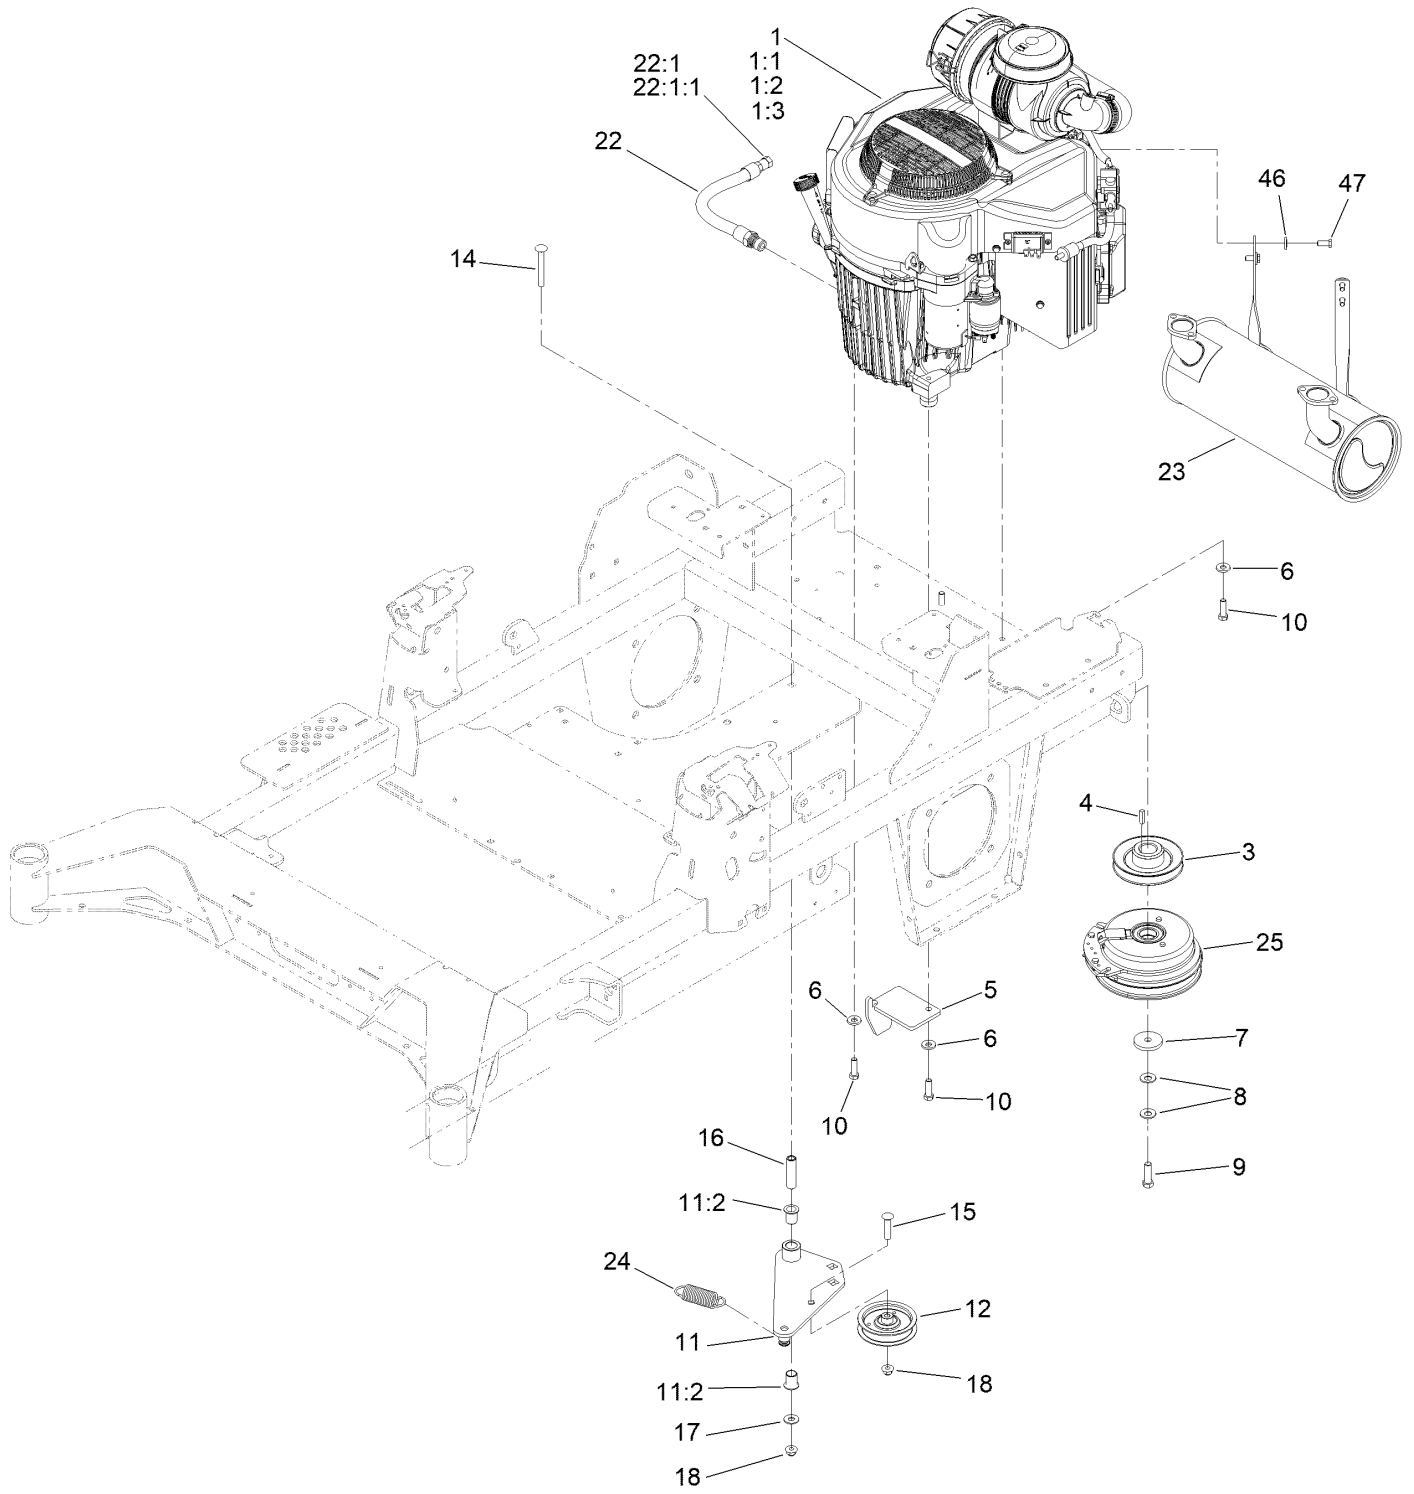

Engine, Clutch and Muffler Assembly

Engine, Clutch and Muffler Assembly (continued)

<i>Ref.</i>	<i>Part Number</i>	<i>Qty.</i>	<i>Description</i>	<i>Ref.</i>	<i>Part Number</i>	<i>Qty.</i>	<i>Description</i>
1		1	Engine-Kawasaki, Fx921V-_s25-R ■▲	11:2	138-2573	2	Bushing-Flange
1:1		1	Filter-Oil Kaw ■▲	12	140-4964	1	Pulley-Idler, Flat
1:2		1	Element-Filter, Air (Outer) ■ ▲	14	3231-42	1	Screw-CARR
1:3		1	Element-Filter, Air (Inner) ■ ▲	15	3231-29	1	Screw-CARR
3	139-6702	1	Sheave, W/Hub	16	139-6690	1	Bushing, Idler Pivot
4	1-807259	1	Key	17	3256-4	1	Washer-Flat
5	140-1190	1	Anchor-Clutch	18	104-8301	2	Nut-HF, NI
6	98-5975	4	Washer-Belleville	22	116-4924	1	Engine Oil Drain Hose ASM
7	109-6919	1	Washer-Plain	22:1	353-508	1	Plug-HH ●
8	1-603610	2	Washer-Spring	22:1:1	237-42	1	O-Ring
9	109-9761	1	Screw-HH	23	140-8002	1	Muffler
10	323-7	4	Screw-HH	24	1-653331	1	Spring-Idler
11	144-2671	1	Idler Arm ASM	25	116-1604	1	Clutch
				46	1-303334	4	Washer-Spring
				47	33114-020	4	Screw-HH

● Torque to 24-26 ft-lb
▲ Obtain parts from www.kawpower.com

■ Not serviced separately