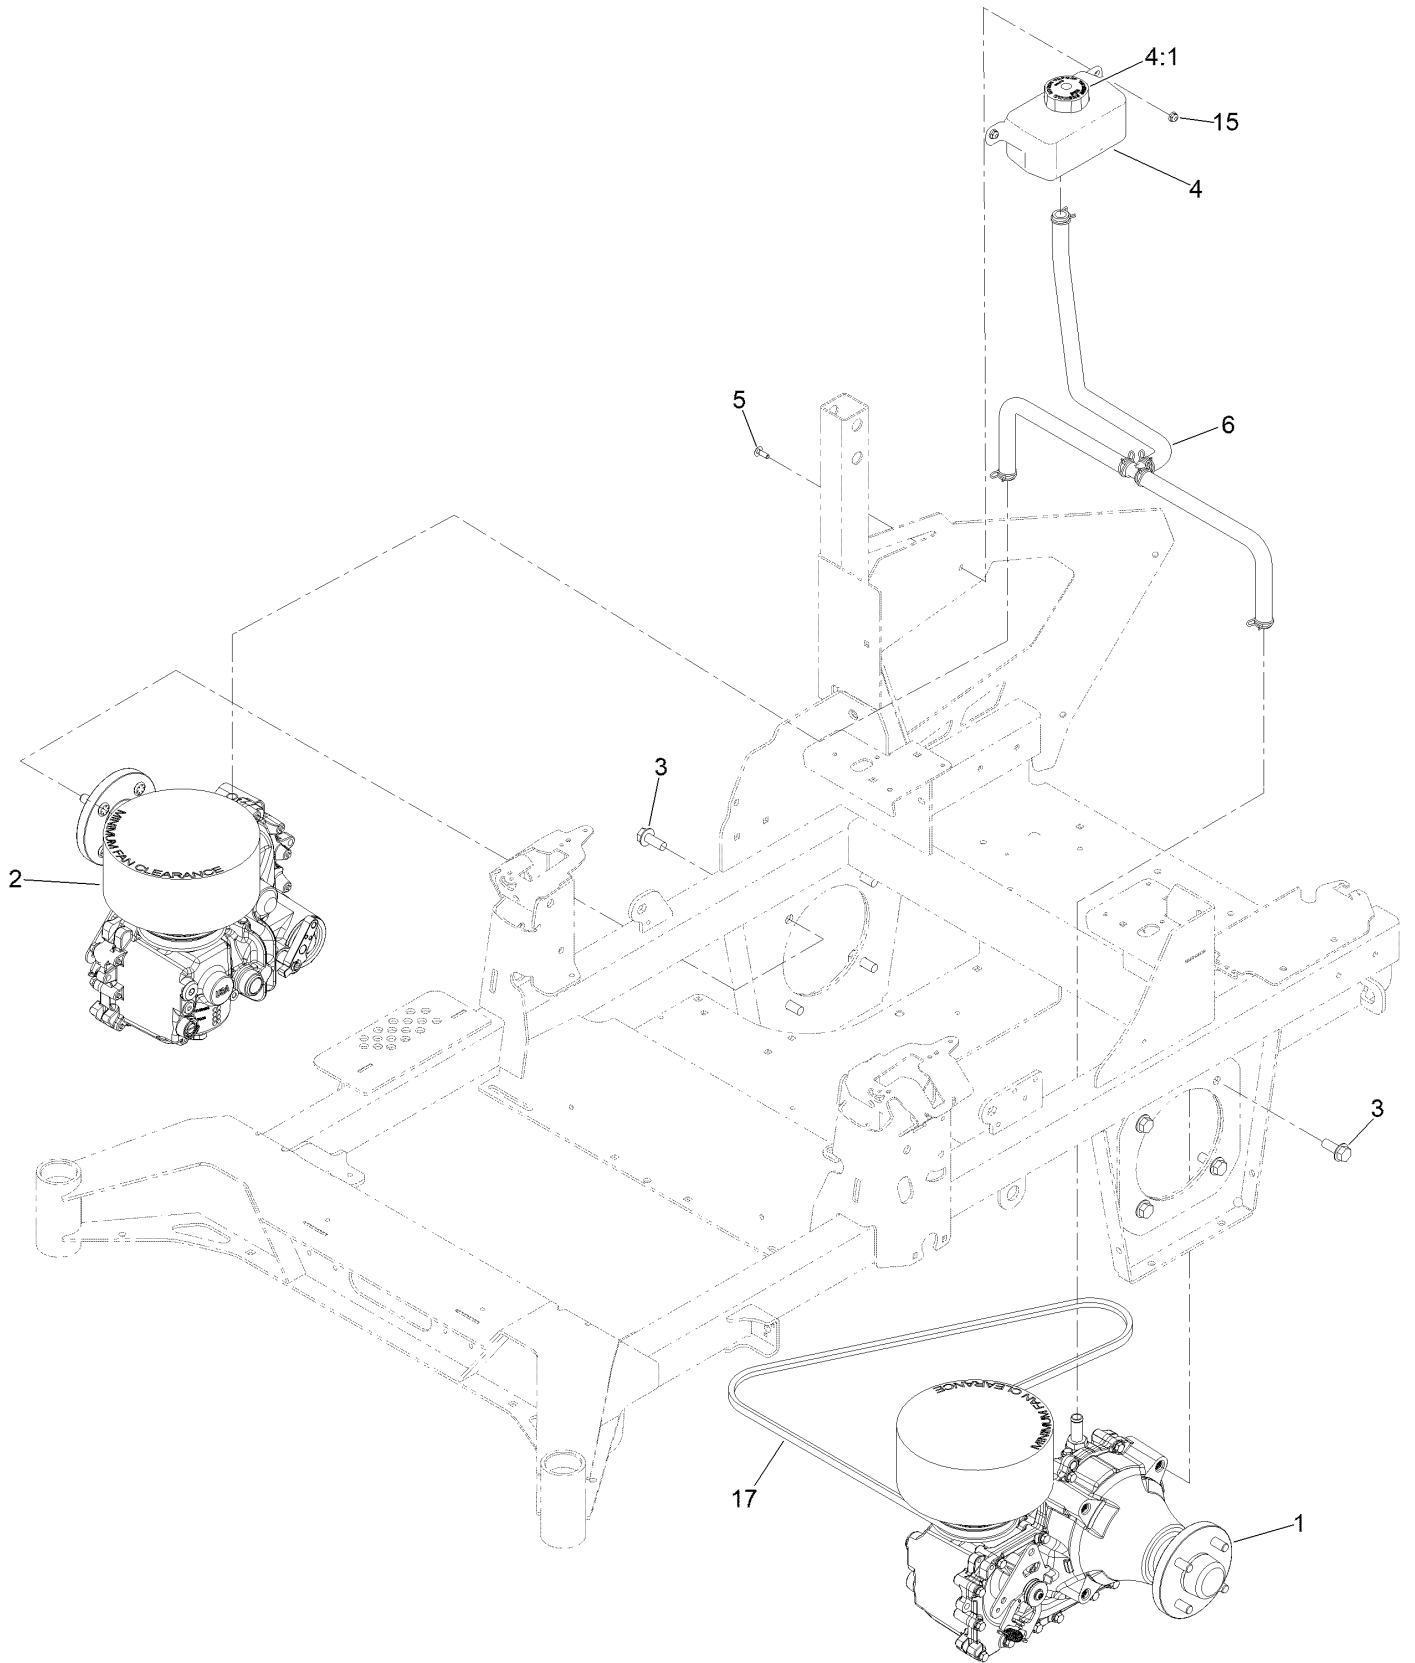

Hydro Assembly

Hydro Assembly (continued)

<i>Ref.</i>	<i>Part Number</i>	<i>Qty.</i>	<i>Description</i>	<i>Ref.</i>	<i>Part Number</i>	<i>Qty.</i>	<i>Description</i>
1	138-6076	1	LH Transaxle ASM	5	3229-28	2	Screw-CARR
2	138-6077	1	RH Transaxle ASM	6	140-1225	1	ASM-Hose, Hydraulic
3	3234-38	8	Screw-HHF	15	104-7201	2	Nut-HF, NI
4	119-9908	1	Hydraulic Reservoir ASM	17	140-7994	1	Belt-V
4:1	109-3320	1	Cap-Reservoir, HYD