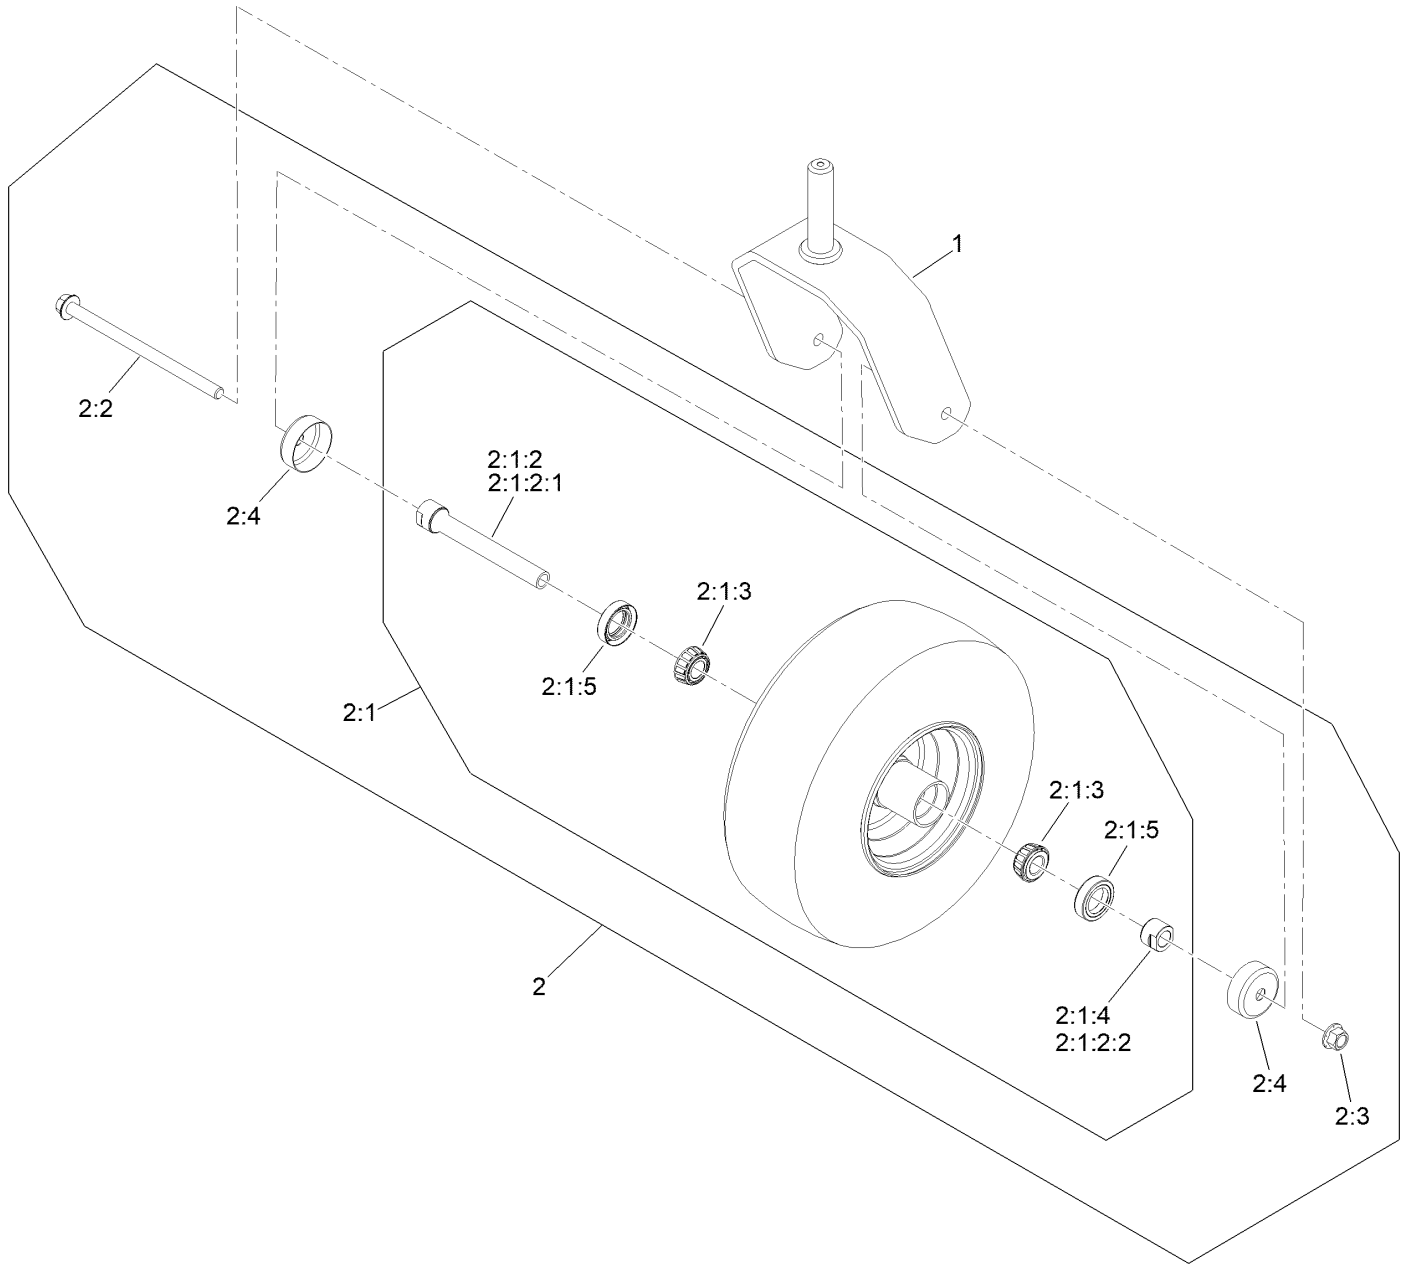

Caster Wheel Assembly (continued)

<i>Ref.</i>	<i>Part Number</i>	<i>Qty.</i>	<i>Description</i>	<i>Ref.</i>	<i>Part Number</i>	<i>Qty.</i>	<i>Description</i>
1		2	Front Caster W/ Fork ASM ●	4	3256-68	2	Washer-Flat
2	109-3678	4	Bearing-Ball	5	100-1668	2	Screw-HHF
3	145-3660	2	Spacer-Bearing	6	144-0375	2	Cap-Grease

● Not serviced separately

Caster and Wheel Assembly