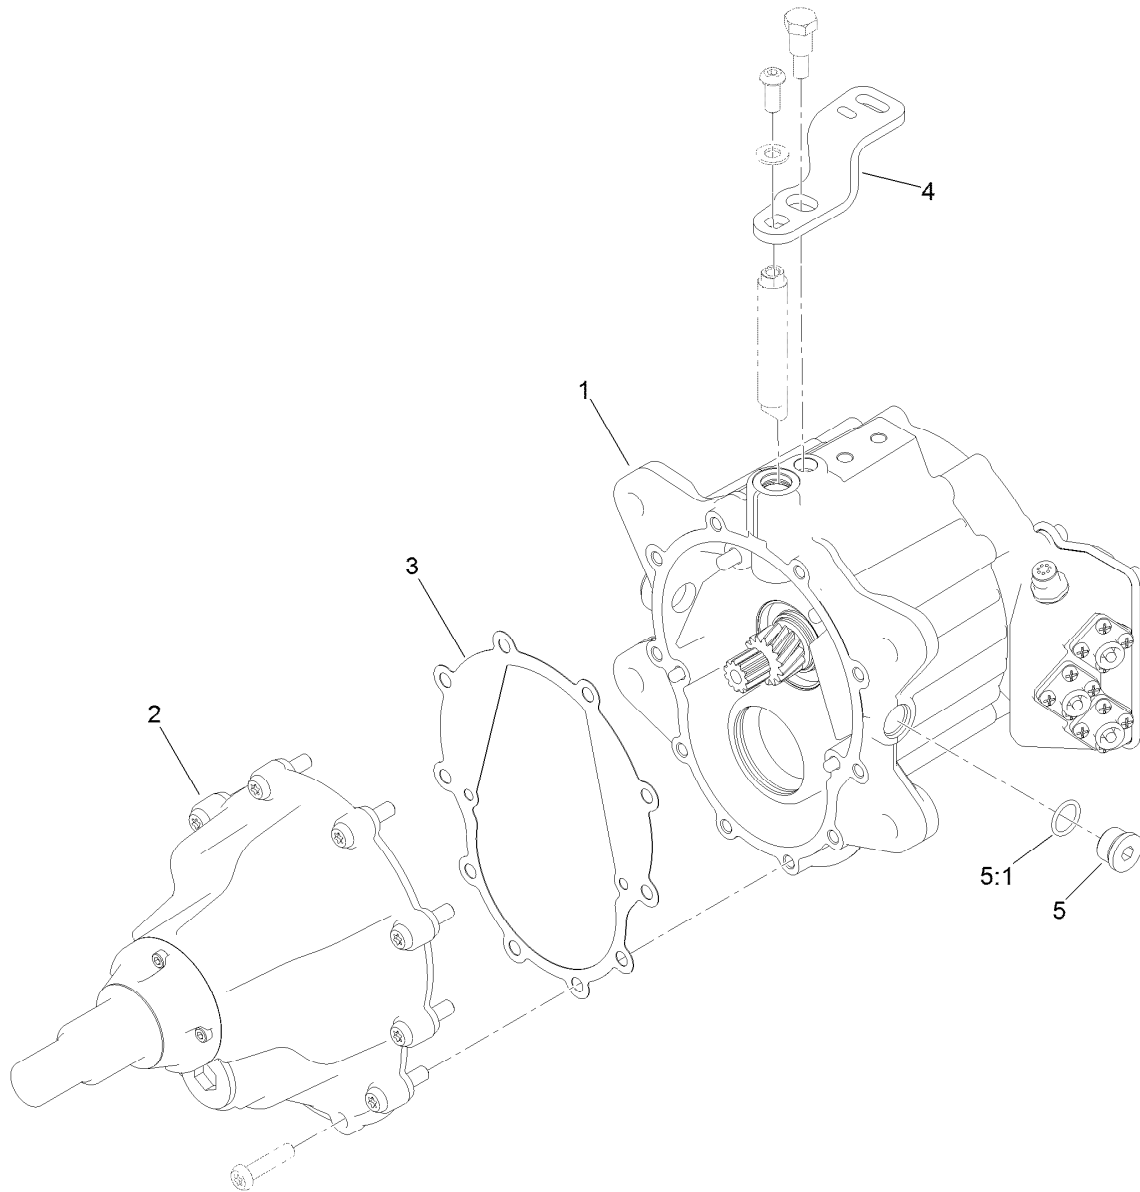

Parts in service assemblies have reference numbers in the form a:b. The a represents the reference number of the entire service assembly and the b represents a sequential number unique to each part within the service assembly.

For example, a wheel assembly might be identified by reference number 6, the tire by 6:1, the valve by 6:2, and the wheel by 6:3. When you order the assembly identified by reference number 6, you receive all parts identified by reference numbers 6:1, 6:2, and 6:3. However, you may also order any part individually. Reference numbers of this type appear in illustration and in parts lists.

Traction Assembly

Ref.	Part Number	Qty.	Description	Ref.	Part Number	Qty.	Description
1	139-8565SP	1	RH Wheel Motor ASM	13	133-7659	2	Plug ASM W/Magnet
2	139-8567SP	1	LH Wheel Motor ASM	13:1	237-79	1	O-Ring
3	140-6228	2	Hub ASM-Wheel	14	3274-105	4	Screw-HSBH
3:2	10-6830	4	Stud-Type, Drive	15	136-7153	2	Spring-Extension
4	117-9030	2	Wheel And Tire ASM	16	87-7270	12	Washer-Thrust
4:1	120-2783	1	Tire	17	147-3601	1	LH Gusset
4:2	117-9032	1	Rim	18	132-9996-01	2	Link-Support
4:3	232-27	1	Stem-Valve	19	237-79	2	O-Ring
5	139-2564	8	Nut-Lug	20	139-8576	2	Valve-Breather
6	AU496-11094	2	Washer-Flat	21	88-7450	1	Spacer-Lever, Control
7	137-7973	2	Nut-Hex	22	139-8346	1	Roller
8	325-8	12	Screw-HH	23	112-6950	1	Screw-CARR
9	3274-94	4	Screw-HSBH	24	3296-47	1	Nut-Lock,NI
10	147-3600	1	RH Gusset				