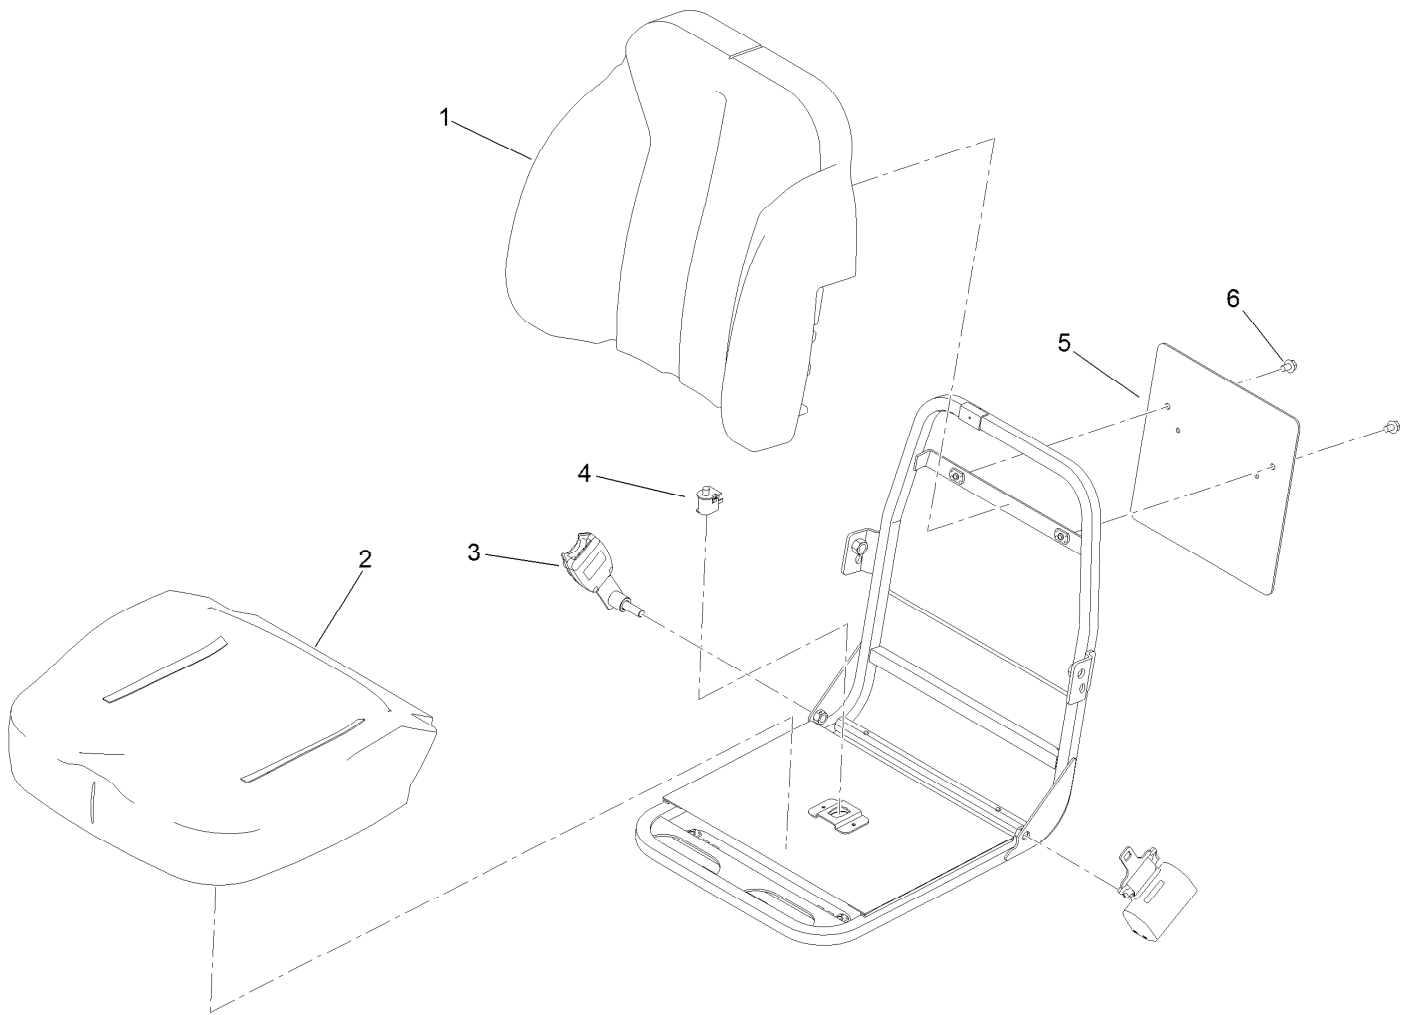

Seat Assembly No. 139-2680

<i>Ref.</i>	<i>Part Number</i>	<i>Qty.</i>	<i>Description</i>
1	145-0083	1	Cover-Seat, Back
2	145-0084	1	Cover-Seat, Bottom
3	139-2707	1	Seat Belt Kit
4	82-2190	1	Switch-Bail
5	139-2701	1	Plate-Decal
6	3234-30	2	Screw-HHF