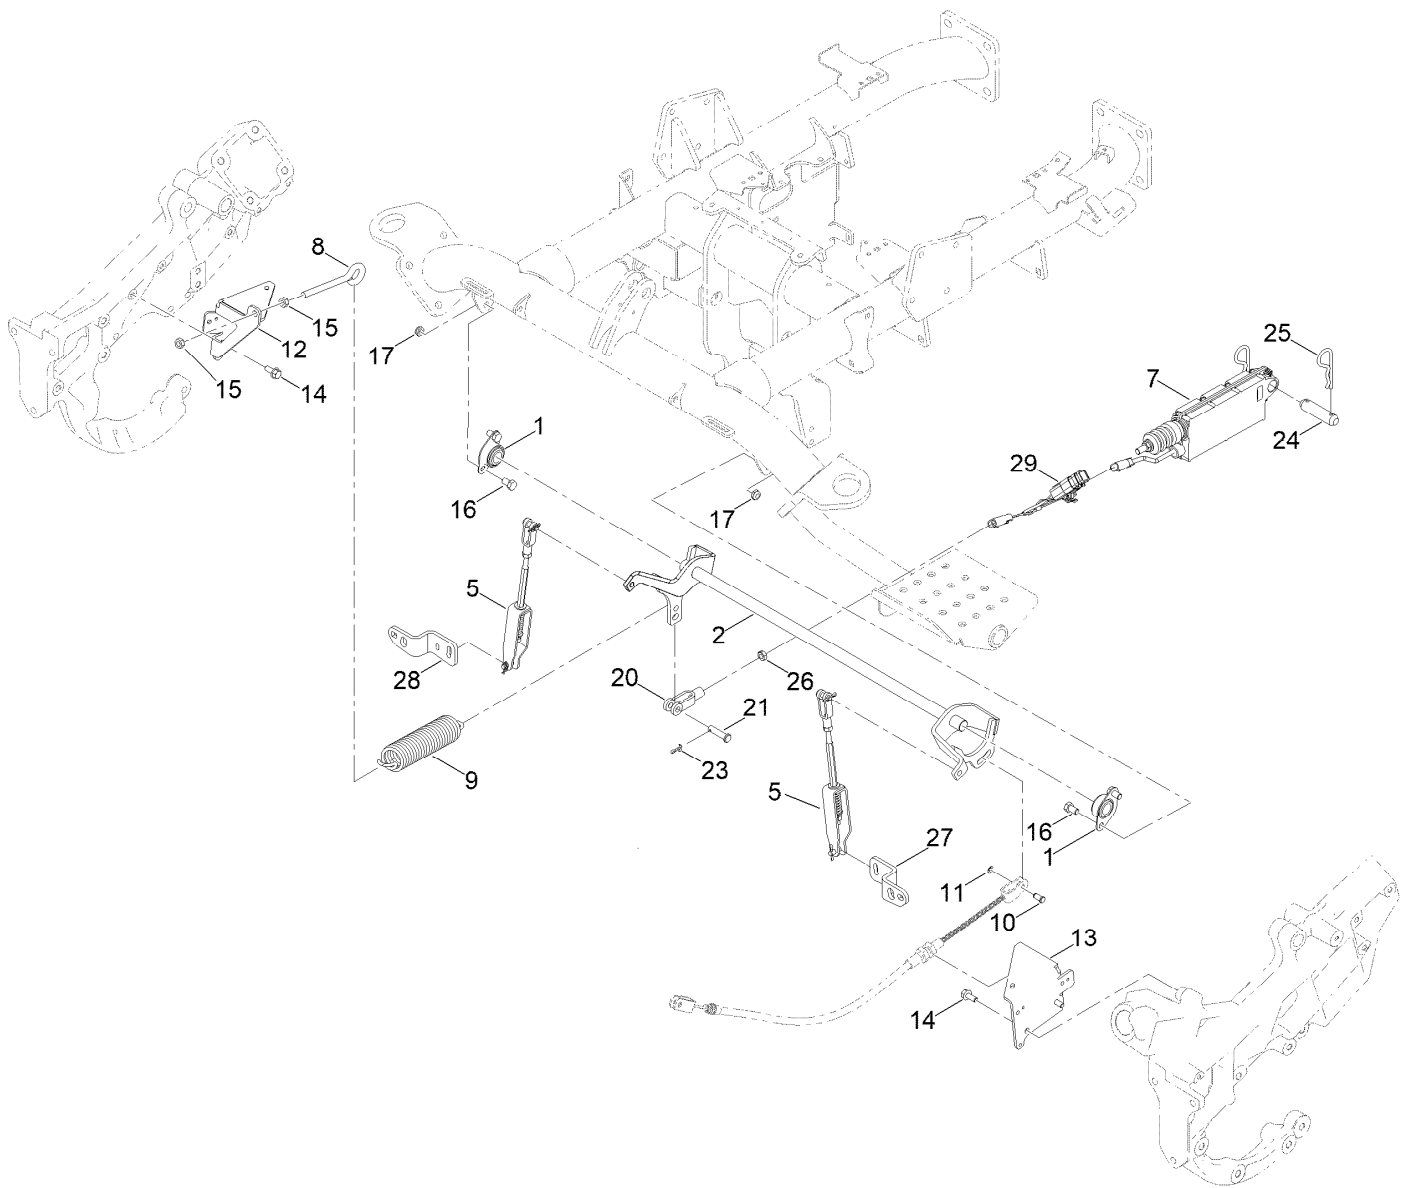

Brake Actuator Assembly

Ref.	Part Number	Qty.	Description	Ref.	Part Number	Qty.	Description
1	1-633102	2	Bearing-Flange, Side	16	323-34	4	Screw-HH
2	147-9092-03	1	Cross Shaft-Brake	17	3296-59	4	Nut-Lock, NI
5	147-6168	2	Brake Rod ASM	20	1-633131	1	Yoke-Linkage, Brake
7	163-8751	1	Actuator-Brake	21	283-10	1	Pin-Clevis
8	137-8026	1	Bolt-Eye	23	3272-10	1	Pin-Cotter
9	147-6167	1	Spring-Extension	24	27-4240	1	Pin-Cylinder
10	109-6887	1	Pin-Clevis	25	3290-256	2	Pin-Hair
11	701197	1	E-Ring	26	3220-3	1	Nut-HJ
12	137-7790-03	1	Bracket-Spring	27	147-9087	1	Lever-Brake, LH
13	137-7769-03	1	Bracket-Cable	28	147-9088	1	Lever-Brake, RH
14	98-9940	4	Screw-HHF	29	122-4210	1	Harness-Jumper
15	3217-7	2	Nut-Hex