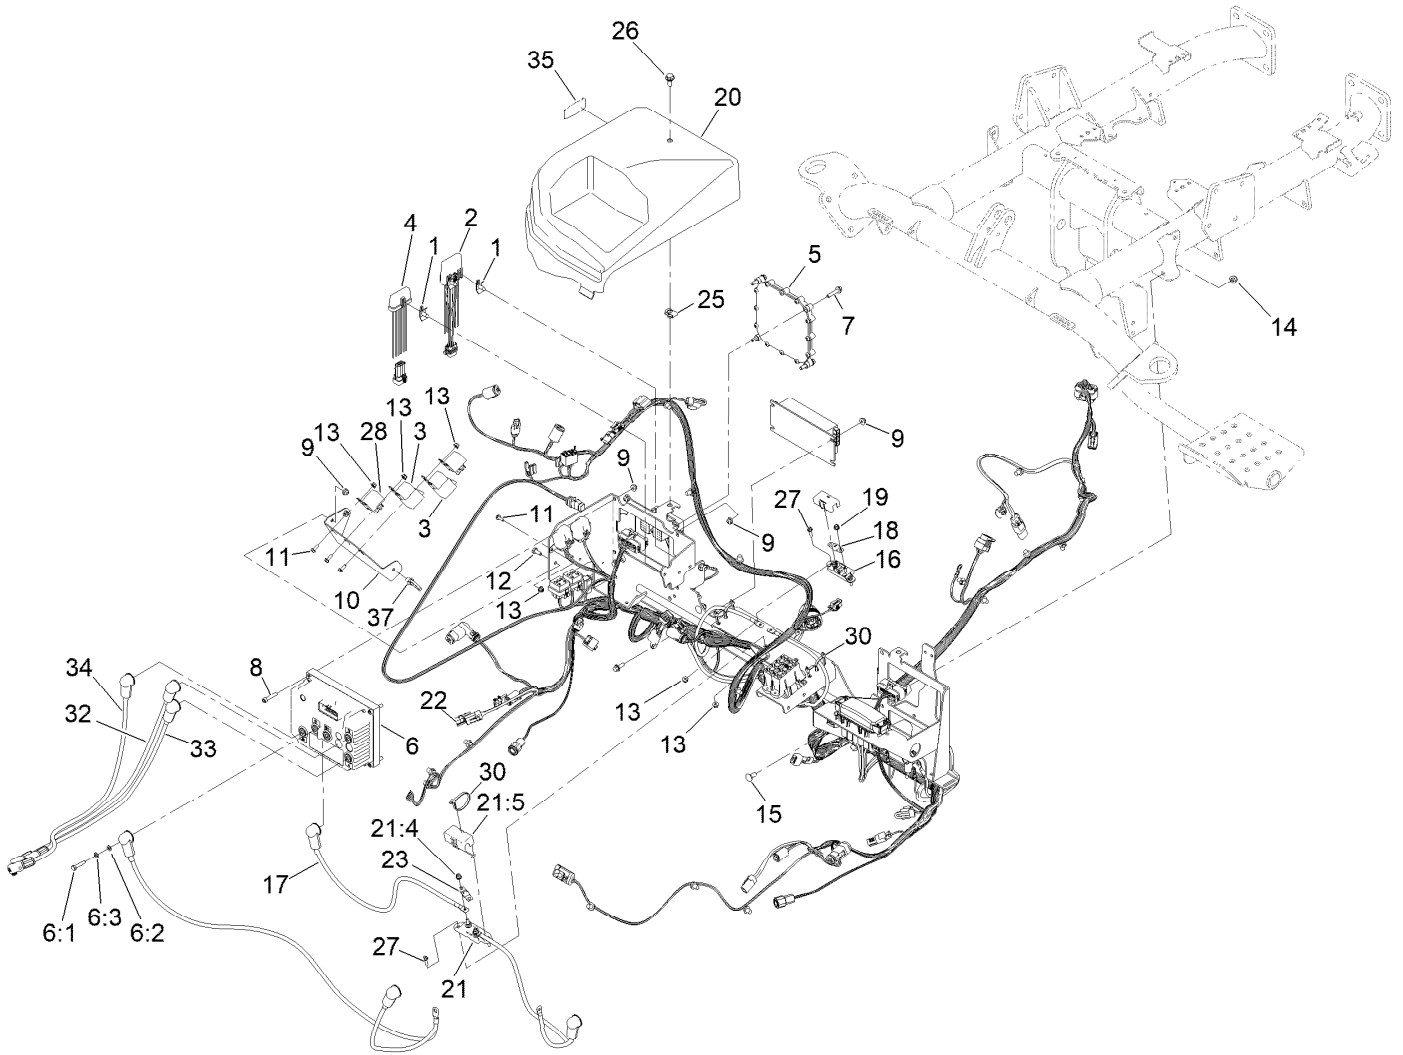

Controller Assembly

Ref.	Part Number	Qty.	Description	Ref.	Part Number	Qty.	Description
1	32180-011	3	Clip-Connector	17	122-1110	1	Cable-Battery, Positive
2	119-4330	1	Isolated Can Module ASM	18	137-7708	1	Fuse-100 Amp
3	99-7430	4	Relay-Mini	19	120-4580	2	Nut-HF
4	112-9630	1	Module-Reel, I.D.	20	133-0095	1	Cover-RH
5	127-2770	1	Controller	21	137-7861	1	Fuse Block ASM
6	120-4780	1	Controller-Motor, Traction	21:4	120-4580	2	Nut-HF
6:1	33113-030	5	Screw-HH	21:5	137-7863	1	Cover-Fuse
6:2	33093-00	5	Washer-Flat	22	32180-103	2	Clip-Connector
6:3	43-5930	5	Washer-Lock, Spring	23	122-3646	1	Fuse-80A
7	127-8639	4	Screw-HHF	25	112-3306	1	Nut
8	3274-51	4	Screw-HSH	26	19-1470	1	Screw-Shoulder
9	104-7201	10	Nut-HF, NI	27	32105-13	4	Screw-HWH
10	147-3088-0P	1	Bracket-Component	28	122-3199	1	Relay - Dg57CM
11	32105-23	8	Screw	30	3290-378	5	Tie-Cable
12	321-3	2	Screw-HH	32	122-1614	1	Cable-Battery, Positive ASM
13	120-4578	12	Nut-HF	33	122-1615	1	Cable-Battery, Positive ASM
14	104-8300	4	Nut-HF, NI	34	122-1616	1	Cable-Battery, Positive ASM
15	3230-1	4	Bolt-CARR	35	119-7580	1	Decal-Smart, Energy
16	132-9796	1	Fuse-Holder, Midi Fuse	37	32180-030	1	Clip-Tie