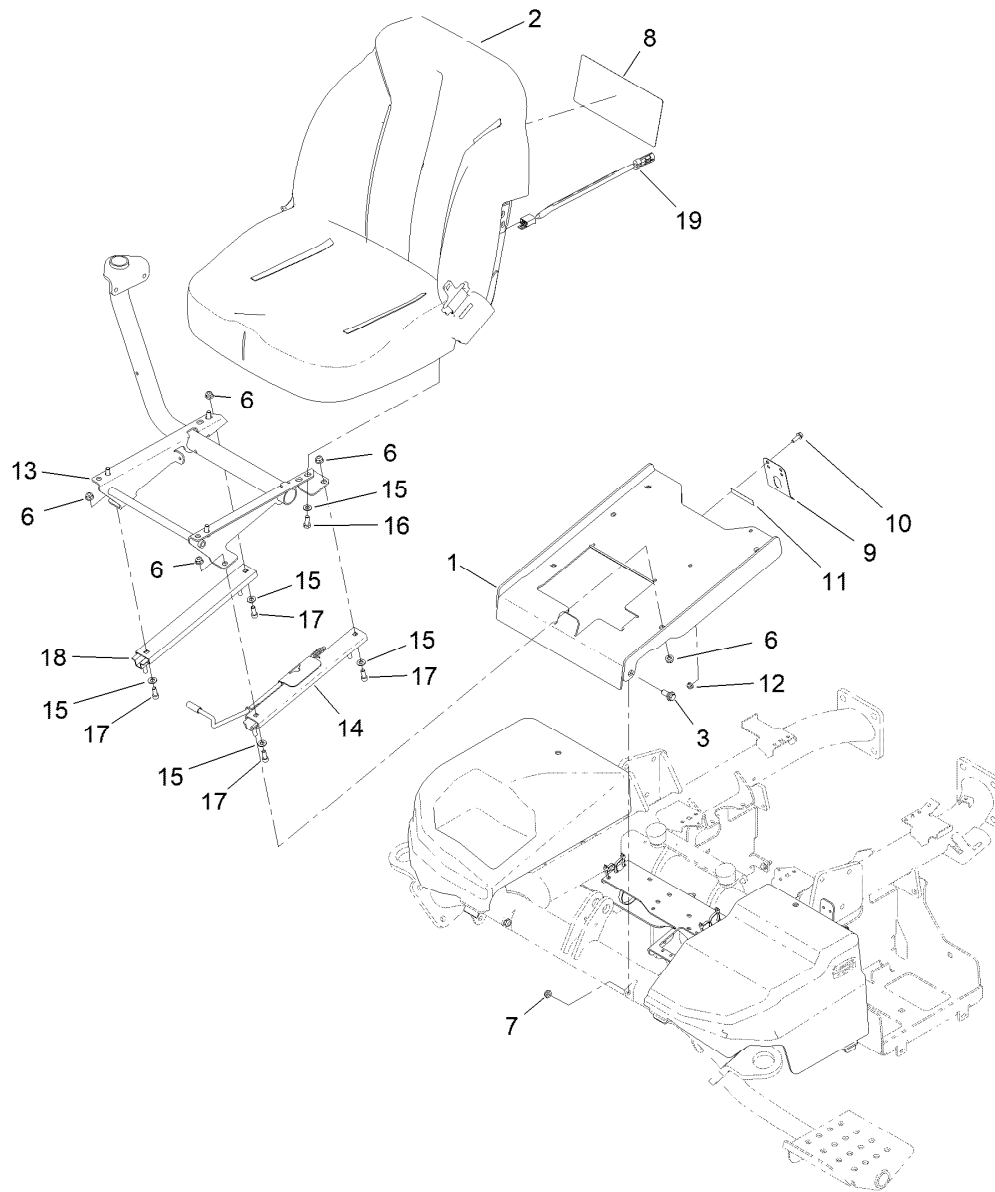

Seat Plate Assembly

<i>Ref.</i>	<i>Part Number</i>	<i>Qty.</i>	<i>Description</i>	<i>Ref.</i>	<i>Part Number</i>	<i>Qty.</i>	<i>Description</i>
1	139-8552-03	1	Plate-Seat	12	104-7201	2	Nut-HF, NI
2	139-2680	1	Seat ASM	13	139-6453-03	1	Mount-Console
3	94-7582	2	Bolt-Shoulder	14	133-8896	1	Seat Adjuster Lever ASM
6	104-8300	8	Nut-HF, NI	15	3256-23	8	Washer-Plain
7	3296-59	2	Nut-Lock, NI	16	322-3	4	Screw-HH
8	137-8132	1	Decal-Service	17	3274-10	4	Screw-HSH
9	139-8557	1	Latch-Seat	18	92-8990	1	Adjuster-Seat, Non-Locking
10	115-5103	2	Screw-HHF	19	108-8657	1	Harness-Wire, Seat
11	120-5753	1	Strip-Foam