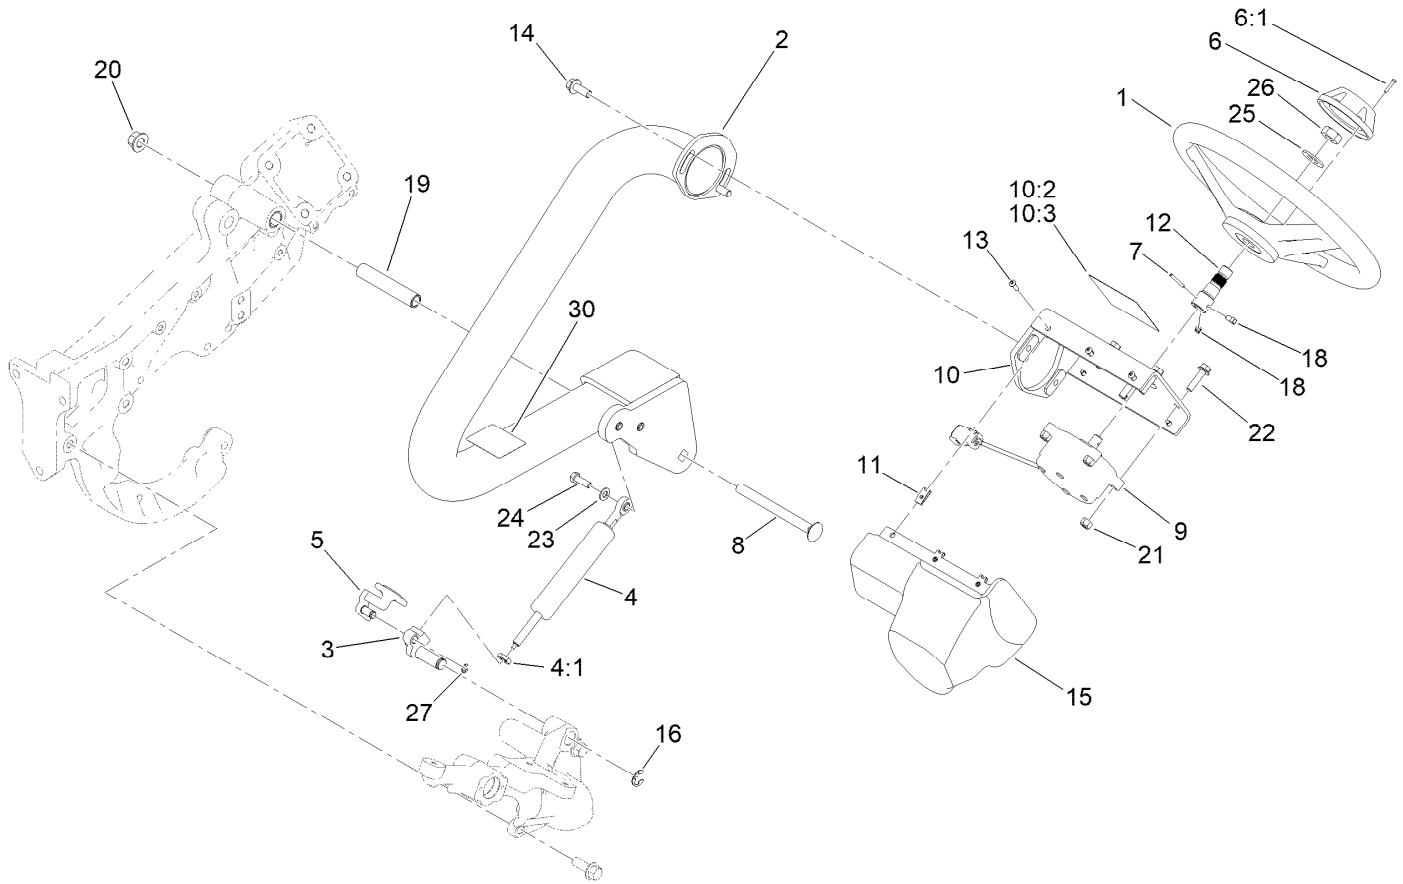

Steering Assembly

Ref.	Part Number	Qty.	Description	Ref.	Part Number	Qty.	Description
1	145-0051	1	Steering Wheel	13	3274-39	6	Screw-HSBH
2	145-0093-01	1	Arm-Steering	14	3234-42	2	Screw-HHF
3	133-8996	1	Lever-Pivot	15	119-9300	1	Cover-Valve, Steering
4	133-9036	1	Cylinder-Gas	16	32120-19	1	E-Ring
4:1	112-8617	1	Nut-Hex	18	126-3824	2	Screw-Set, SQH
5	138-6456	1	Lever (Mach)	19	117-9002	1	Spacer
6	68-5140	1	Cap-Wheel, Steering	20	99-5107	1	Nut-HF Nylock
6:1	32144-21	1	Screw	21	3296-29	4	Nut-Lock, NI
7	933156	1	Pin-Roll	22	119-4036	4	Screw-HHF
8	140-7029	1	Screw-CARR	23	3256-23	1	Washer-Plain
9	132-9935	1	Steering Unit	24	322-5	1	Screw-HH
10	137-8092	1	Steering Mount ASM	25	3256-27	1	Washer-Flat
10:2	139-8320	1	Decal-Danger	26	3296-33	1	Nut-Lock, NI
10:3	139-8321	1	Decal-Danger, CE	27	701197	1	E-Ring
11	3290-277	6	Nut-Speed	30	119-9346	1	Decal-Arm, Steering
12	136-4262	1	Shaft-Adapter, Steering