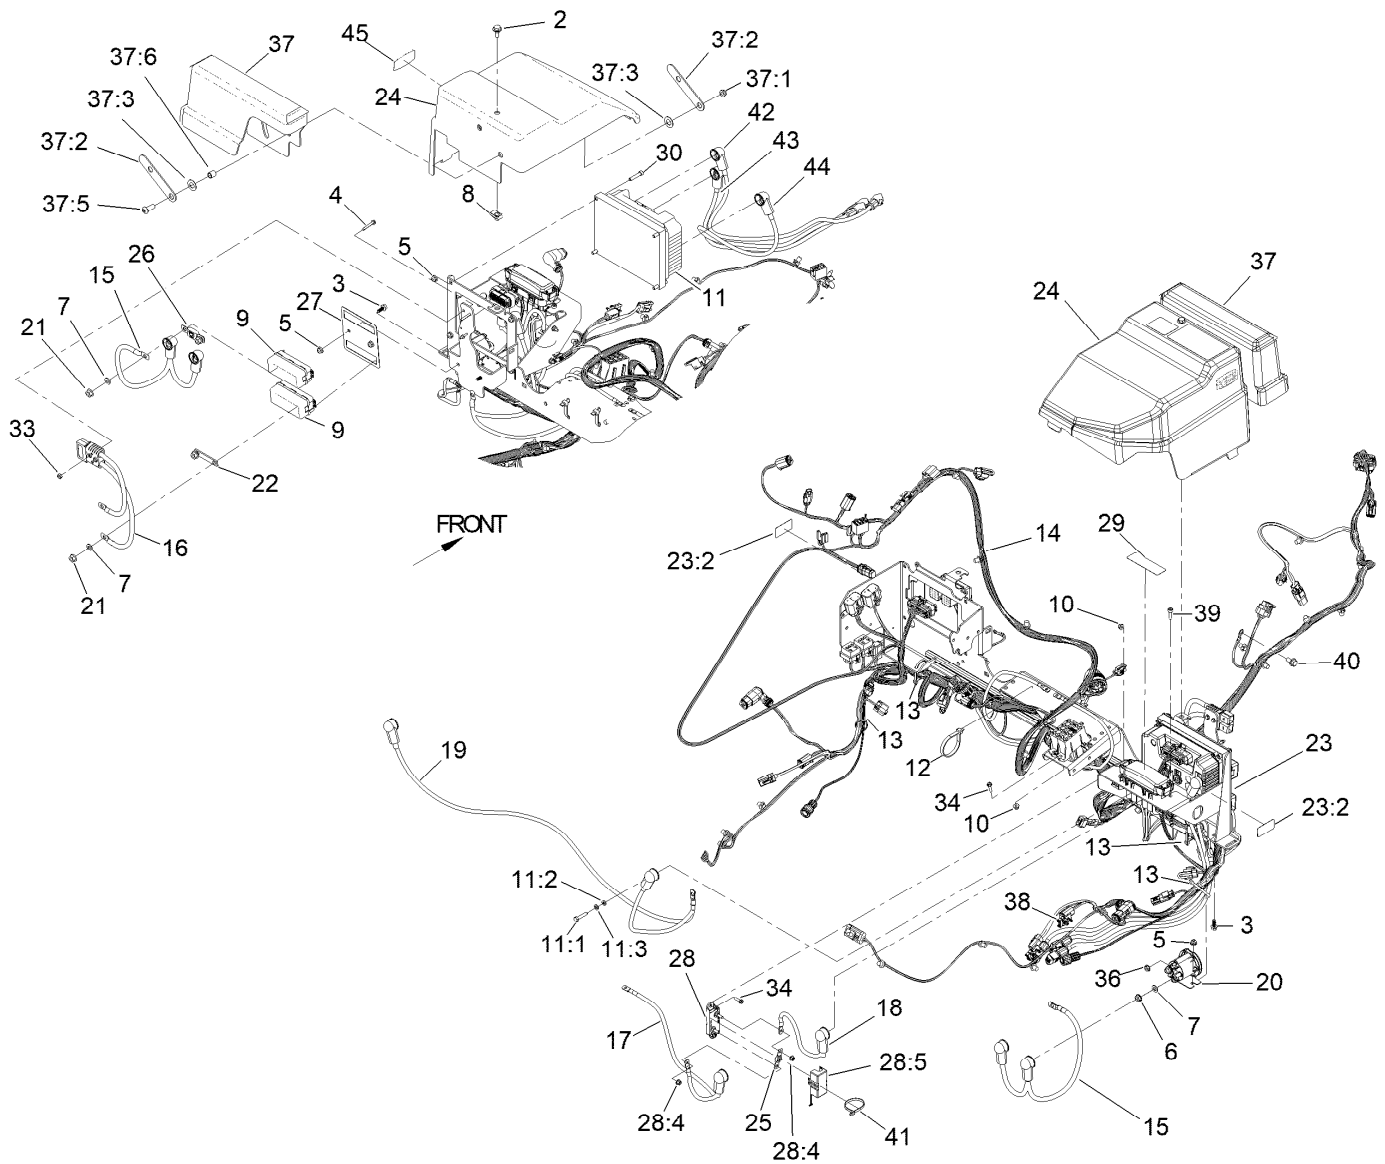

● Not serviced separately

Electrical Assembly

Ref.	Part Number	Qty.	Description	Ref.	Part Number	Qty.	Description
2	19-1470	1	Screw-Shoulder	19	122-1115	1	Cable-Battery, Negative
3	99-6810	6	Screw-HHF	20	122-1274	2	Contactora-DC, 48V
4	100-4352	2	Screw-HWH	21	127-2371	4	Nut-HF
5	104-7201	10	Nut-HF, NI	22	132-9815	1	Strap-Jumper
6	107-0380	4	Nut-HF	23	145-1436	1	Bracket ASM
7	107-0394	8	Washer-Flat	23:2	137-8127	2	Decal-No Spray
8	112-3306	1	Nut	24	147-3084	1	Cover-LH
9	114-3318	2	Holder-Fuse, Mega	25	122-3646	1	Fuse-80A
10	120-4578	6	Nut-HF	26	137-7722	1	Fuse-150 Amp
11	120-4780	1	Controller-Motor, Traction	27	145-1439	1	Bracket-Fuses
11:1	33113-030	5	Screw-HH	28	137-7861	1	Fuse Block ASM
11:2	33093-00	5	Washer-Flat	28:4	120-4580	2	Nut-HF
11:3	43-5930	5	Washer-Lock, Spring	28:5	137-7863	1	Cover-Fuse
12	3334-945	3	Tie-Cable	29	137-8037	1	Decal-Fuses, Cutting Unit
13	3290-379	4	Tie-Cable	30	3274-51	4	Screw-HSH
14	122-2701	1	Harness-Wire, Caravella, Hybrid Main	33	3296-2	2	Nut-Lock, NI
15	122-1695	1	Cable-Battery, Positive	34	32105-13	6	Screw-HWH
16	122-1698	1	Cable-Battery, Pos And Neg	36	32149-8	4	Nut-Keys
17	122-1108	1	Cable-Battery, Positive	37	145-4587	1	Charge Port Cover Kit
18	122-1112	1	Cable-Battery, Positive	37:1	121-4600	2	Nut-Hex
				37:2	145-4563	2	Bar-Pivot