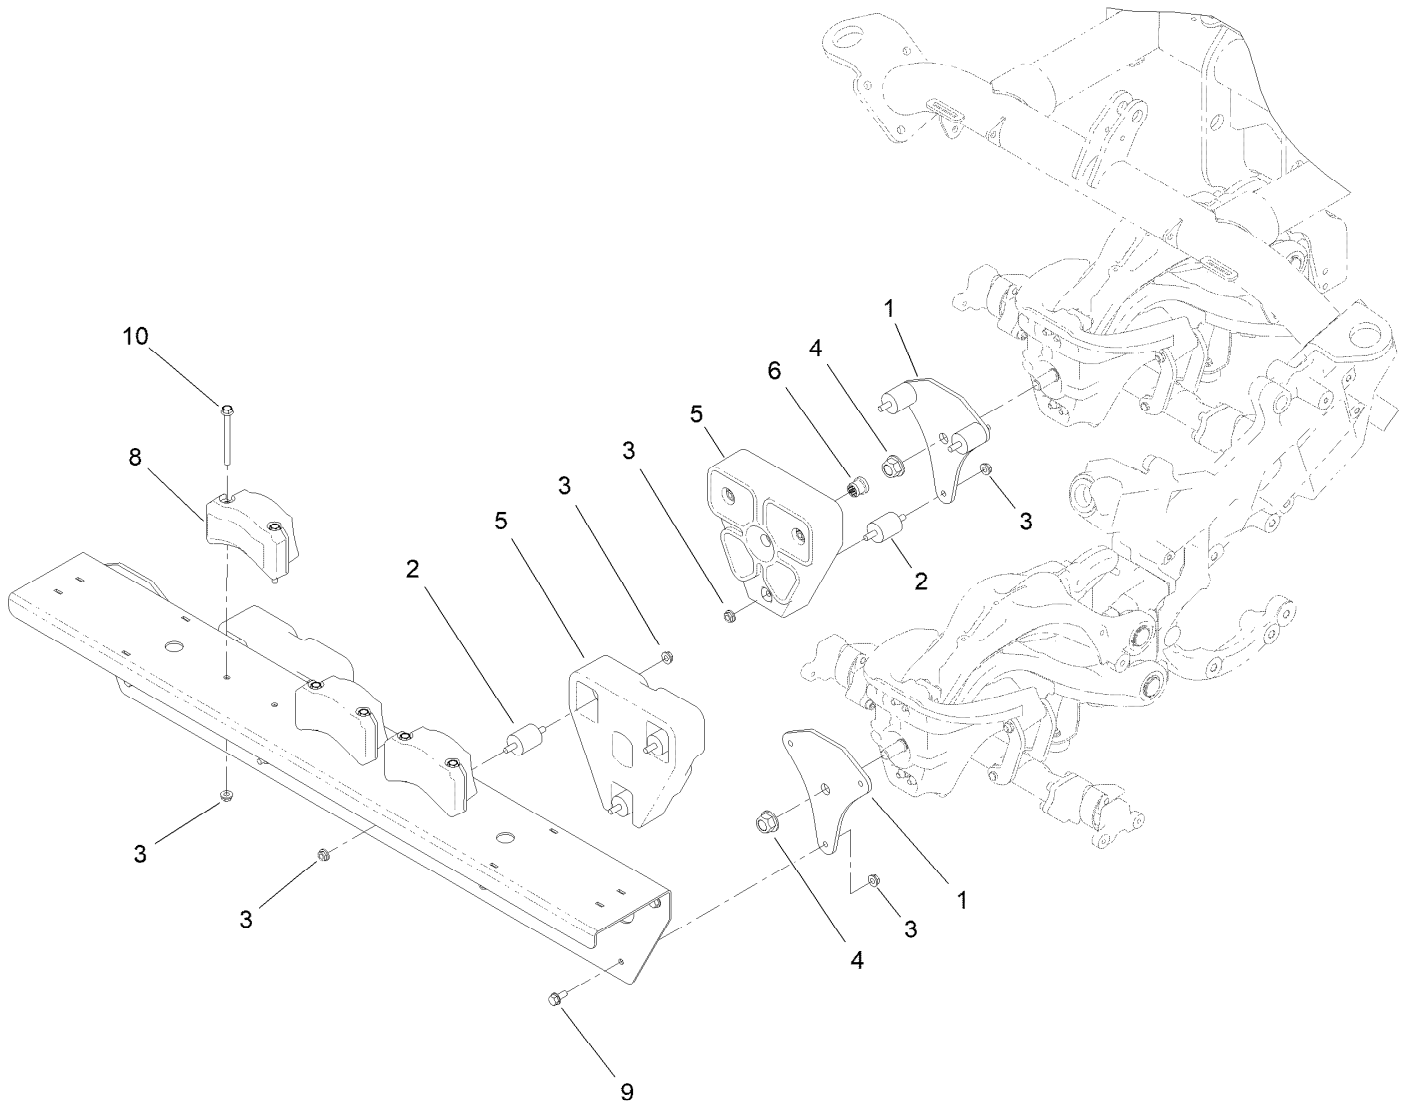

Bumper Assembly

<i>Ref.</i>	<i>Part Number</i>	<i>Qty.</i>	<i>Description</i>
1	133-9009-03	3	Plate-Mount
2	133-8982	9	Mount-Sandwich
3	32128-20	30	Nut-HF
4	133-9681	3	Nut-HF
5	133-9011-03	3	Dampener-Mass, Tuned
6	131-1836	3	Grommet
8	117-6774-03	3	Weight-Electric
9	3234-5	6	Screw-HHF
10	147-5202	6	Screw-HH