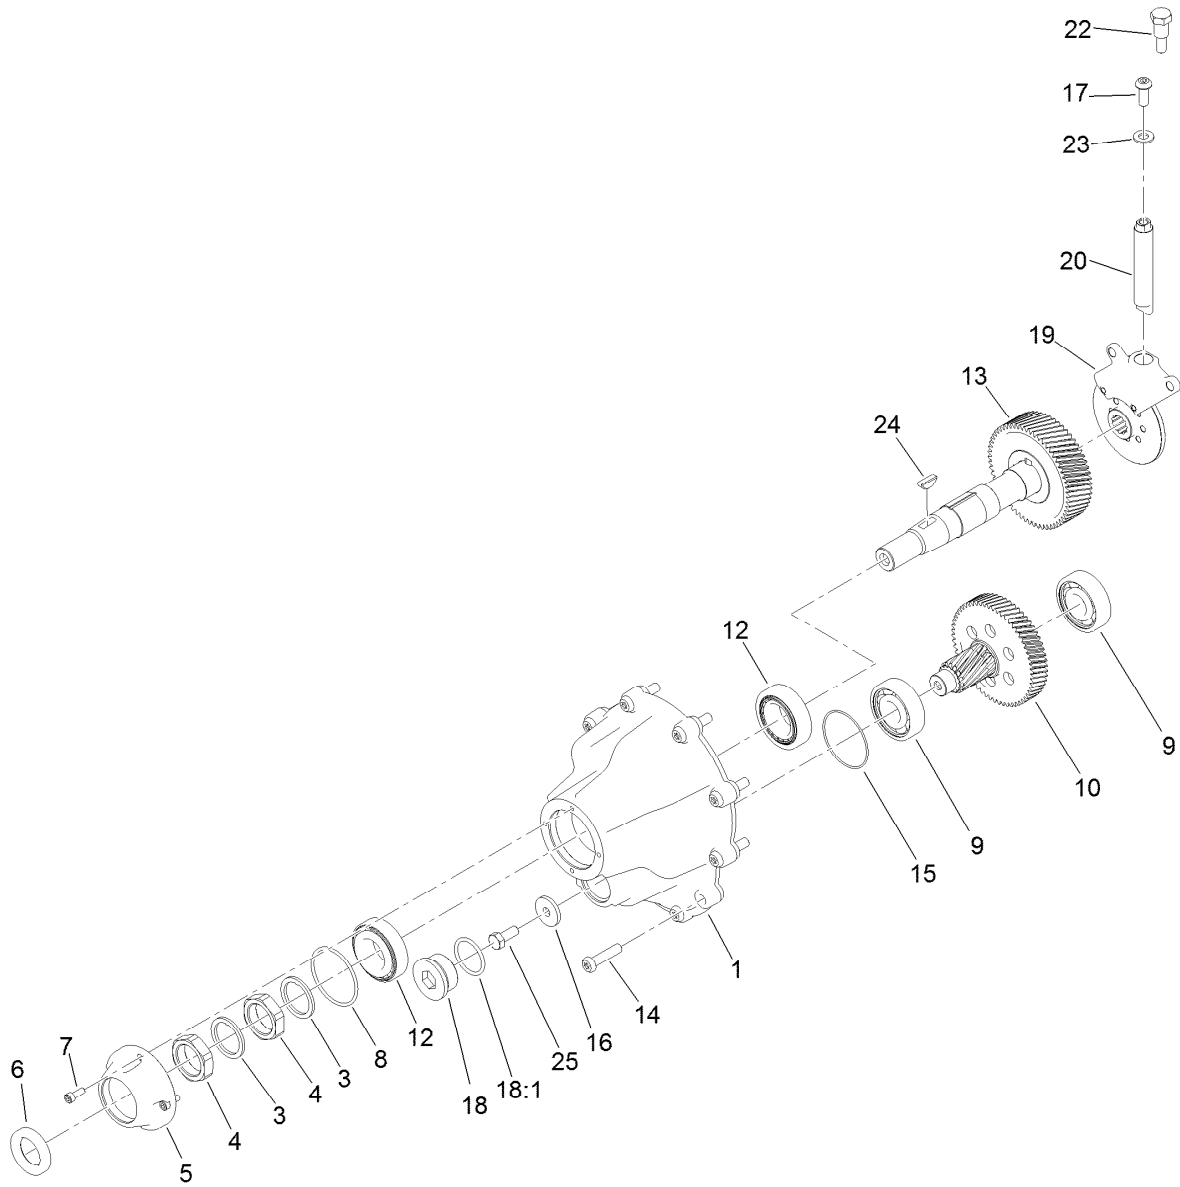

Gearbox Assembly No. 127-1529

<i>Ref.</i>	<i>Part Number</i>	<i>Qty.</i>	<i>Description</i>
1	127-1559	1	Cover-Motor, Axle
3	121-5235	2	Washer-Special
4	121-9263	2	Nut-Jam
5	127-1561	1	Cover-Nose, Axle
6	137-7857	1	Seal-Shaft
7	112-5181	4	Screw -HSH
8	108-9919	1	O-Ring
9	121-9266	2	Bearing-Ball
10	132-9978	1	Countershaft Gear ASM
12	121-9256	2	Bearing-Taper
13	132-9841	1	Shaft ASM
14	127-1519	10	Screw-BHCS

<i>Ref.</i>	<i>Part Number</i>	<i>Qty.</i>	<i>Description</i>
15	121-9273	1	O-Ring
16	132-9927	1	Washer-Flat
17	3274-96	1	Screw-HSBH
18	105-3921	1	Fitting-Plug
18:1	237-146	1	O-Ring
19	132-9974	1	Brake ASM
20	121-9247	1	Shaft-Brake
22	121-9250	1	Pin-Lever, Stop
23	120-9683	1	Washer-Plain
24	132-9904	1	Key-Woodruff #91
25	137-7767	1	Screw-HH