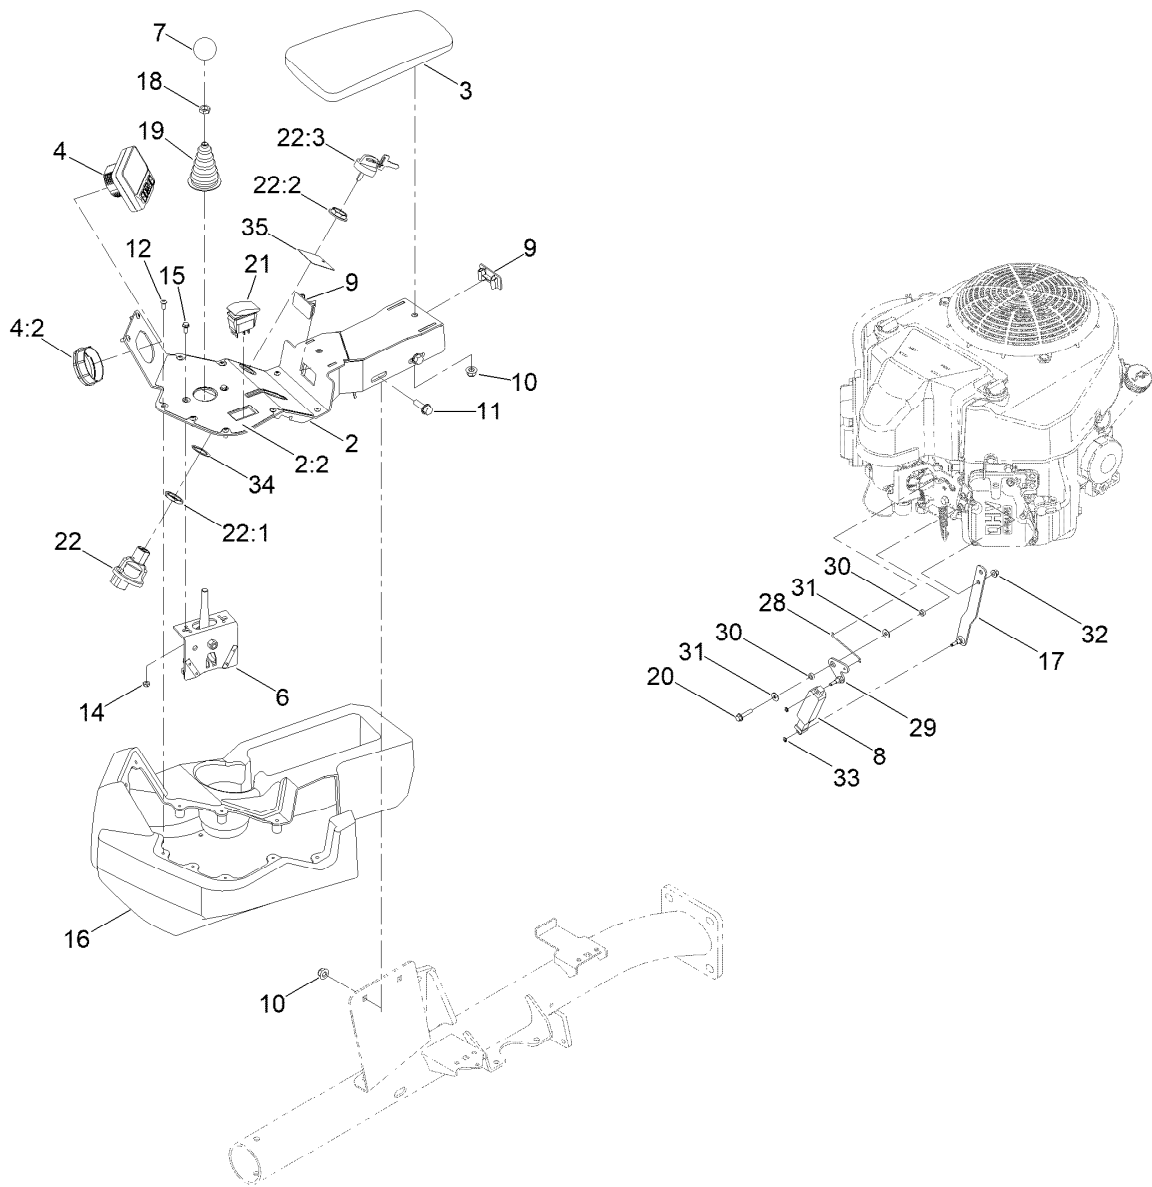

Console Assembly

Ref.	Part Number	Qty.	Description	Ref.	Part Number	Qty.	Description
2	137-8094	1	Console ASM	18	3218-3	1	Nut-Jam
2:2	137-8058	1	Decal-Console	19	93-5961	1	Boot-Lever
3	108-7602	1	Rest-Arm	20	121-9884	1	Screw-Hfh
4	161-1700	1	Display-LCD	21	112-3530	1	Switch-Rocker, On-On-On
4:2	161-1723	1	Nut-Display	22	161-4693	1	Switch-Ignition
6	120-5280	1	Bracket-Joystick	22:1	121-5160	1	Nut-Hex
7	120-9752	1	Knob-Round, Yellow	22:2	122-2704	1	Nut-Face, M22 (Plastic)
8	145-1377	1	Actuator-Choke	22:3	121-5162	1	Set-Key, Ignition
9	99-7420	2	Plug-Hole	28	145-6643	1	Wire-Choke
10	104-8300	4	Nut-HF, NI	29	145-6663	1	Choke Pivot ASM
11	3234-29	2	Screw-HHF	30	115-7291	2	Spacer-Latch, Brake
12	115-9830	10	Screw-HSBH	31	3256-49	2	Washer-Plain
14	3296-12	2	Nut-Lock, NI	32	120-4580	1	Nut-HF
15	3290-321	2	Screw-HWH	33	145-0341	2	Ring,Retaining
16	132-9955	1	Cover-Console	34	120-2036	1	Washer-Switch
17	145-6662	1	Choke Brkt ASM	35	147-6176	1	Decal-Key Switch