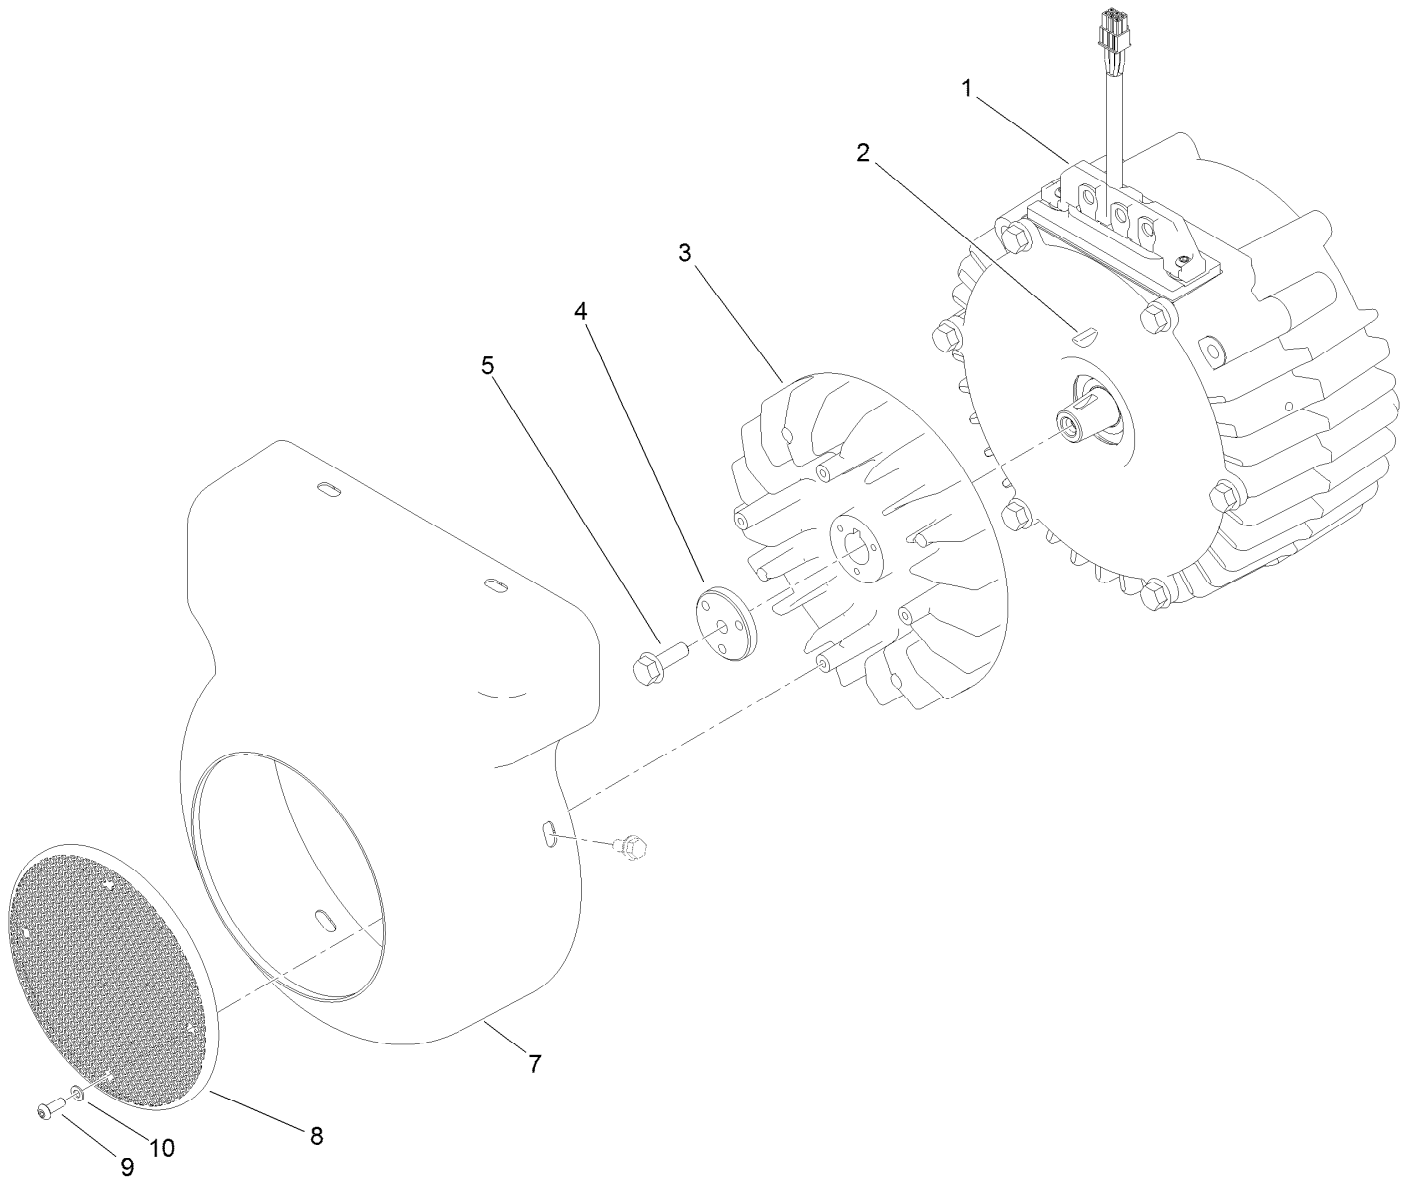

Generator Assembly No. 127-2579

Generator Assembly No. 127-2579 (continued)

<i>Ref.</i>	<i>Part Number</i>	<i>Qty.</i>	<i>Description</i>	<i>Ref.</i>	<i>Part Number</i>	<i>Qty.</i>	<i>Description</i>
1	127-2578	1	Generator Service ASM	7	121-7082	1	Cover-Generator
2	112-5193	1	Key-Woodruff	8	120-4582	1	Screen-Fan
3	117-8184	1	Fan-Generator	9	120-4564	4	Screw-BHCS
4	112-9604	1	Collar	10	120-4563	4	Washer-Flat
5	33104-025	1	Screw-HHF