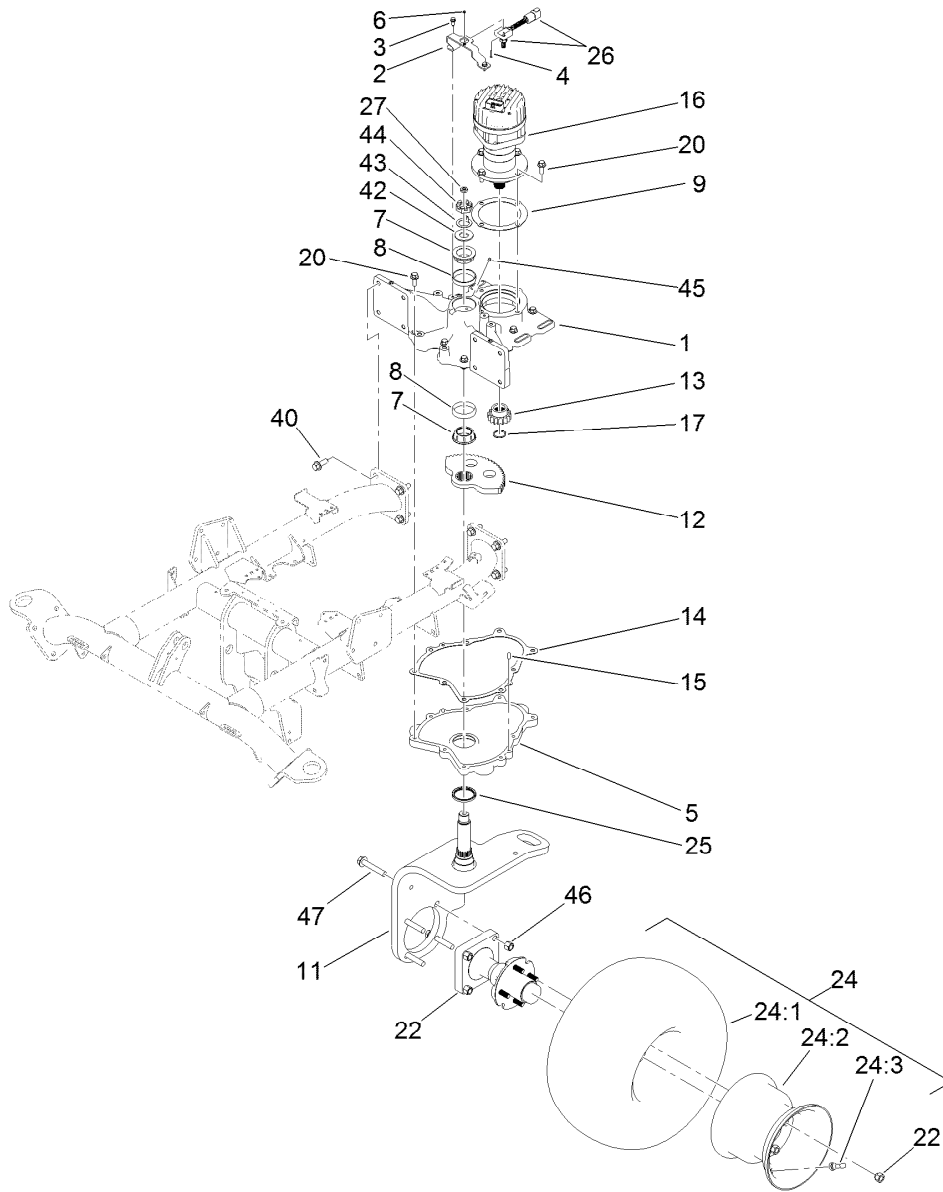

Wheel and Tire Assembly

Ref.	Part Number	Qty.	Description	Ref.	Part Number	Qty.	Description
1	139-8314	1	Housing-Steering	22	119-4490	1	Wheel Spindle ASM
2	137-7868-03	1	Bracket-Sensor, Steering	24	117-9033	1	Wheel And Tire ASM
3	32144-10	2	Screw-HWH	24:1	120-2783	1	Tire
4	3290-313	2	Screw-SPH	24:2	217-60	1	Rim
5	137-8166-03	1	Housing	24:3	232-27	1	Stem-Valve
6	3296-52	2	Nut-Lock, NI	25	108-7019	1	Seal-Shaft
7	107-7589	2	Cone-Bearing (W/ Seal)	26	122-0914	1	Sensor-Rotary, Body/Magnet Matched Set
8	107-7590	2	Cup-Bearing	27	112-8617	1	Nut-Hex
9	133-0347	1	Gasket	40	117-9035	8	Screw-HHF
11	139-8313	1	Fork-Caster	42	137-8171	1	Washer
12	137-8170	1	Gear-Spur, 64T	43	137-7943	1	Washer-Tang
13	133-0346	1	Pinion-16T	44	137-7942	1	Nut-Castle
14	133-0348	1	Gasket	45	302-59	1	Plug-EXT Hex Spl
15	136-2667	2	Pin-Dowel	46	3296-23	4	Nut-Lock, NI
16	133-0349	1	Steering Unit ASM	47	3234-40	4	Screw-HF
17	32120-2	1	Ring-Retaining				
20	3234-42	13	Screw-HHF