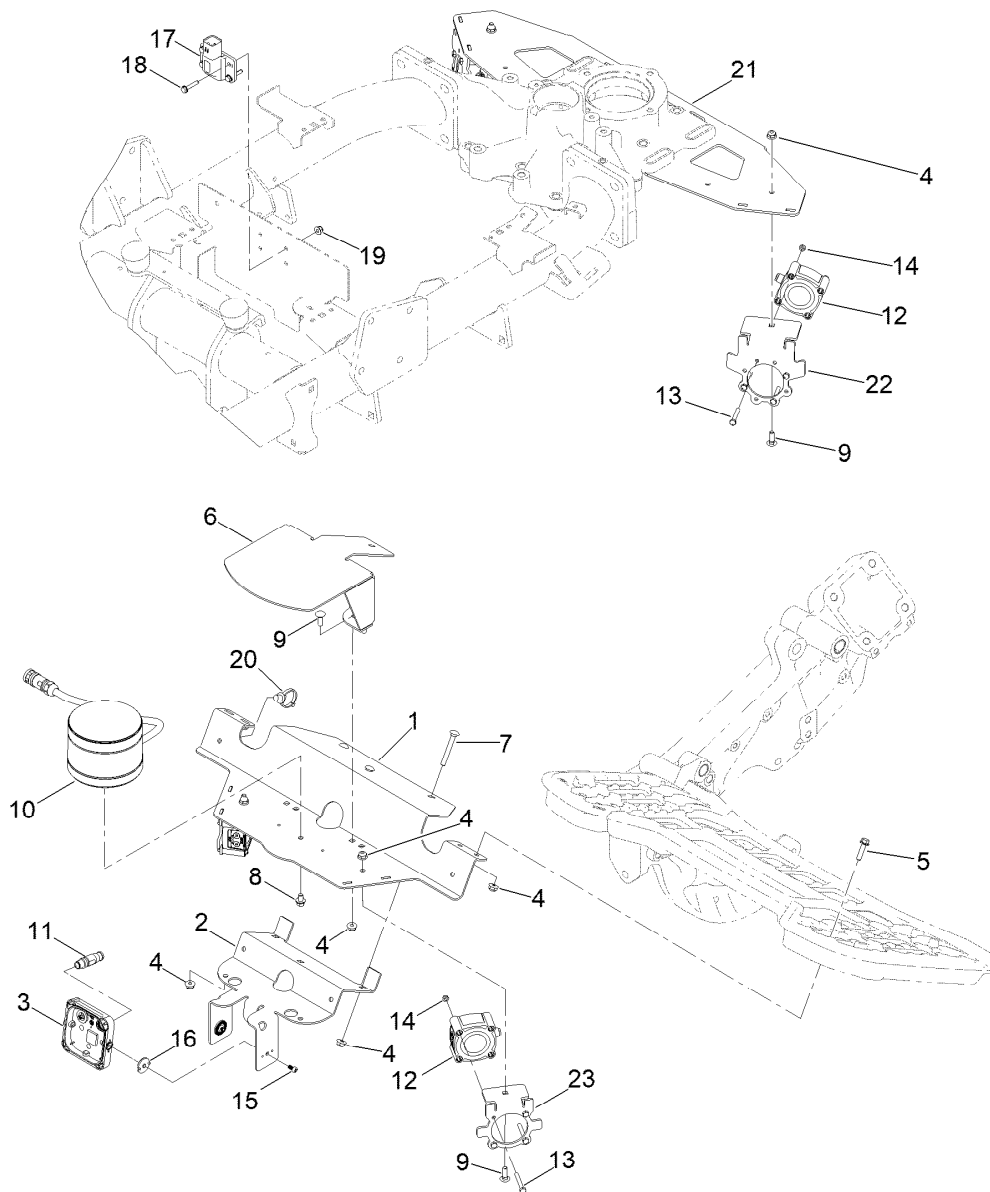

Sonar and Radar Assembly

<i>Ref.</i>	<i>Part Number</i>	<i>Qty.</i>	<i>Description</i>	<i>Ref.</i>	<i>Part Number</i>	<i>Qty.</i>	<i>Description</i>
1	145-0324-03	1	Plate-Sonar, Front	13	135-4328	16	Bolt-M5X0.8Mm X 40 MM Long
2	145-6634-03	1	Support-Front, Lower	14	87-5140	16	Nut-Lock
3	145-6405	1	Radar	15	121-4155	2	Screw-PPH
4	104-7201	15	Nut-HF, NI	16	145-0342	2	Spacer-Radar, Anti-Rotate
5	120-4654	4	Screw-HHF	17	145-6507	1	Sensor-Imu
6	147-6180-03	1	Bracket-Upper	18	117-1701	4	Screw-HWHTF
7	3230-33	3	Screw-CARR	19	120-4578	4	Nut-HF
8	3234-26	1	Screw-HHF	20	32180-030	1	Clip-Tie
9	3229-1	8	Screw-CARR	21	145-0322-03	1	Plate-Sonar, Rear
10	145-0204	1	Lidar	22	145-0323-03	2	Sonar-Bracket, Rear
11	122-3451	1	Cable Assy, Acs Nova 2.1, Radar Plug	23	145-0325-03	2	Sonar-Bracket, Front
12	145-6687	4	Sonar