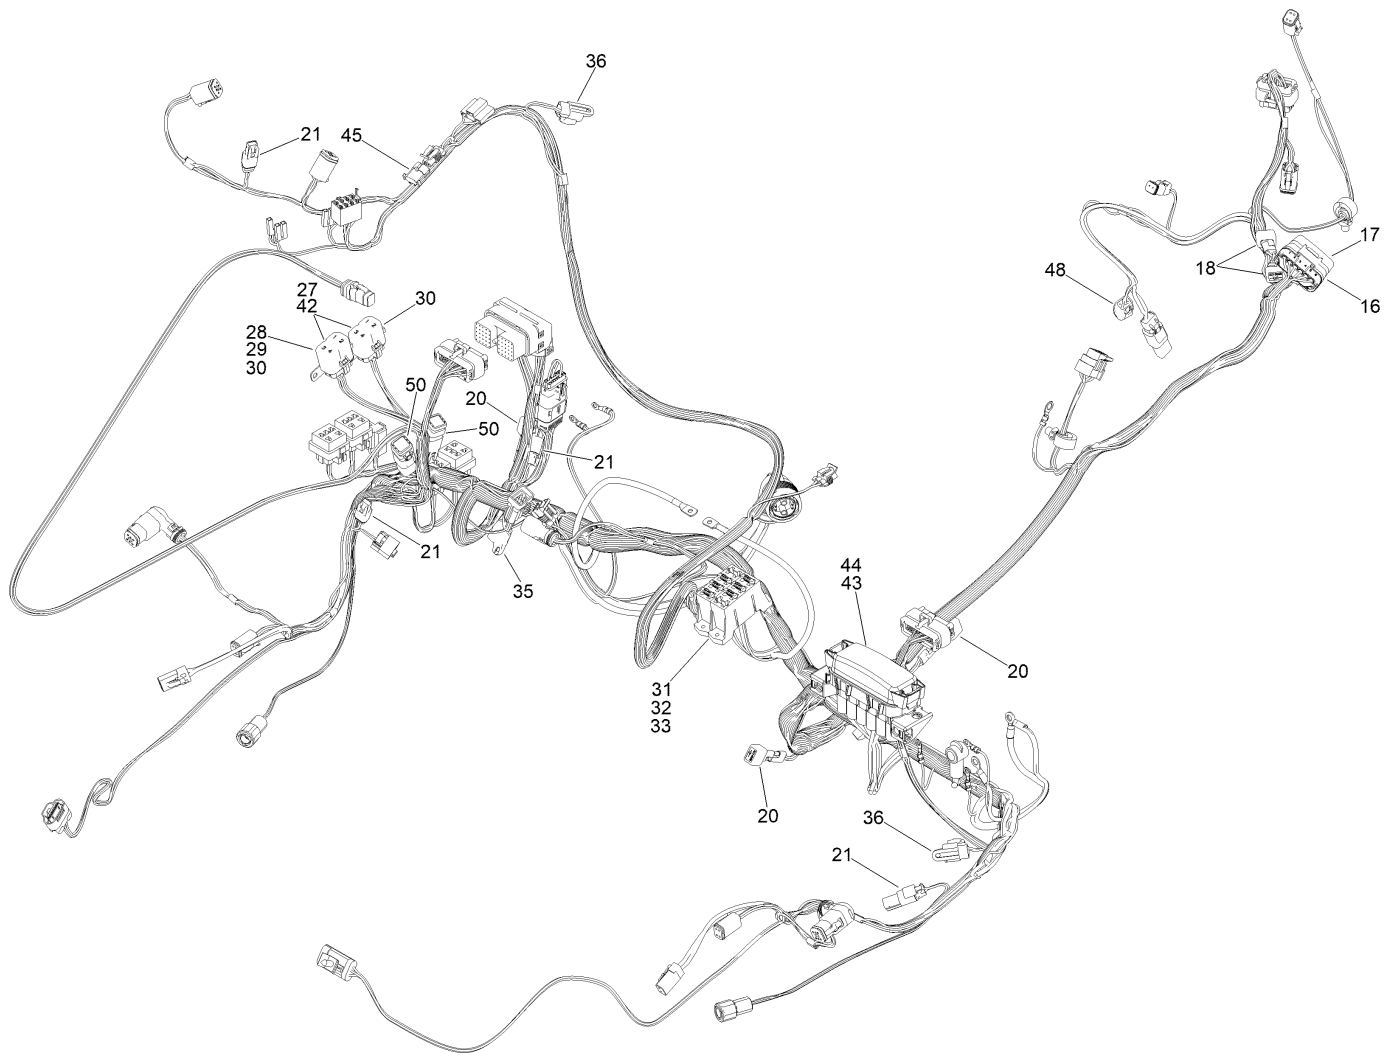

Wire Harness Assembly No. 122-2701

<i>Ref.</i>	<i>Part Number</i>	<i>Qty.</i>	<i>Description</i>	<i>Ref.</i>	<i>Part Number</i>	<i>Qty.</i>	<i>Description</i>
16	32180-176	1	Cover-Block, Fuse	32	117-4724	4	Fuse-Blade, 10A
17	126-6157	2	Relay-Micro 280, Spdt	33	117-4728	1	Fuse-Blade, 30A
18	103-3895	2	Diode	35	32180-156	1	Cap-Plug, 6 Way
20	100-4918	3	Diode	36	32180-089	2	Cap-Plug, 3 Way
21	32180-282	4	Conn, Res, 120 Ohm	42	32180-179	2	Cover-Bussman
27	121-8861	2	Fuse-Mini Blade, 2 Amp	43	32180-146	1	Cover-Fuse
28	121-8865	1	Fuse-Mini Blade, 7.5 Amp	44	122-0255	3	Fuse-Maxi, 35 Amp-58V
29	121-8866	1	Fuse-Mini Blade, 10 Amp	45	32180-056	1	Cap
30	121-8867	2	Fuse-Mini Blade, 15 Amp	48	32180-260	1	Cap-Deutsch, Dust, 4 Way
31	117-4722	1	Fuse-Blade, 5A	50	122-1131	2	Conn, Capacitor-Sealed