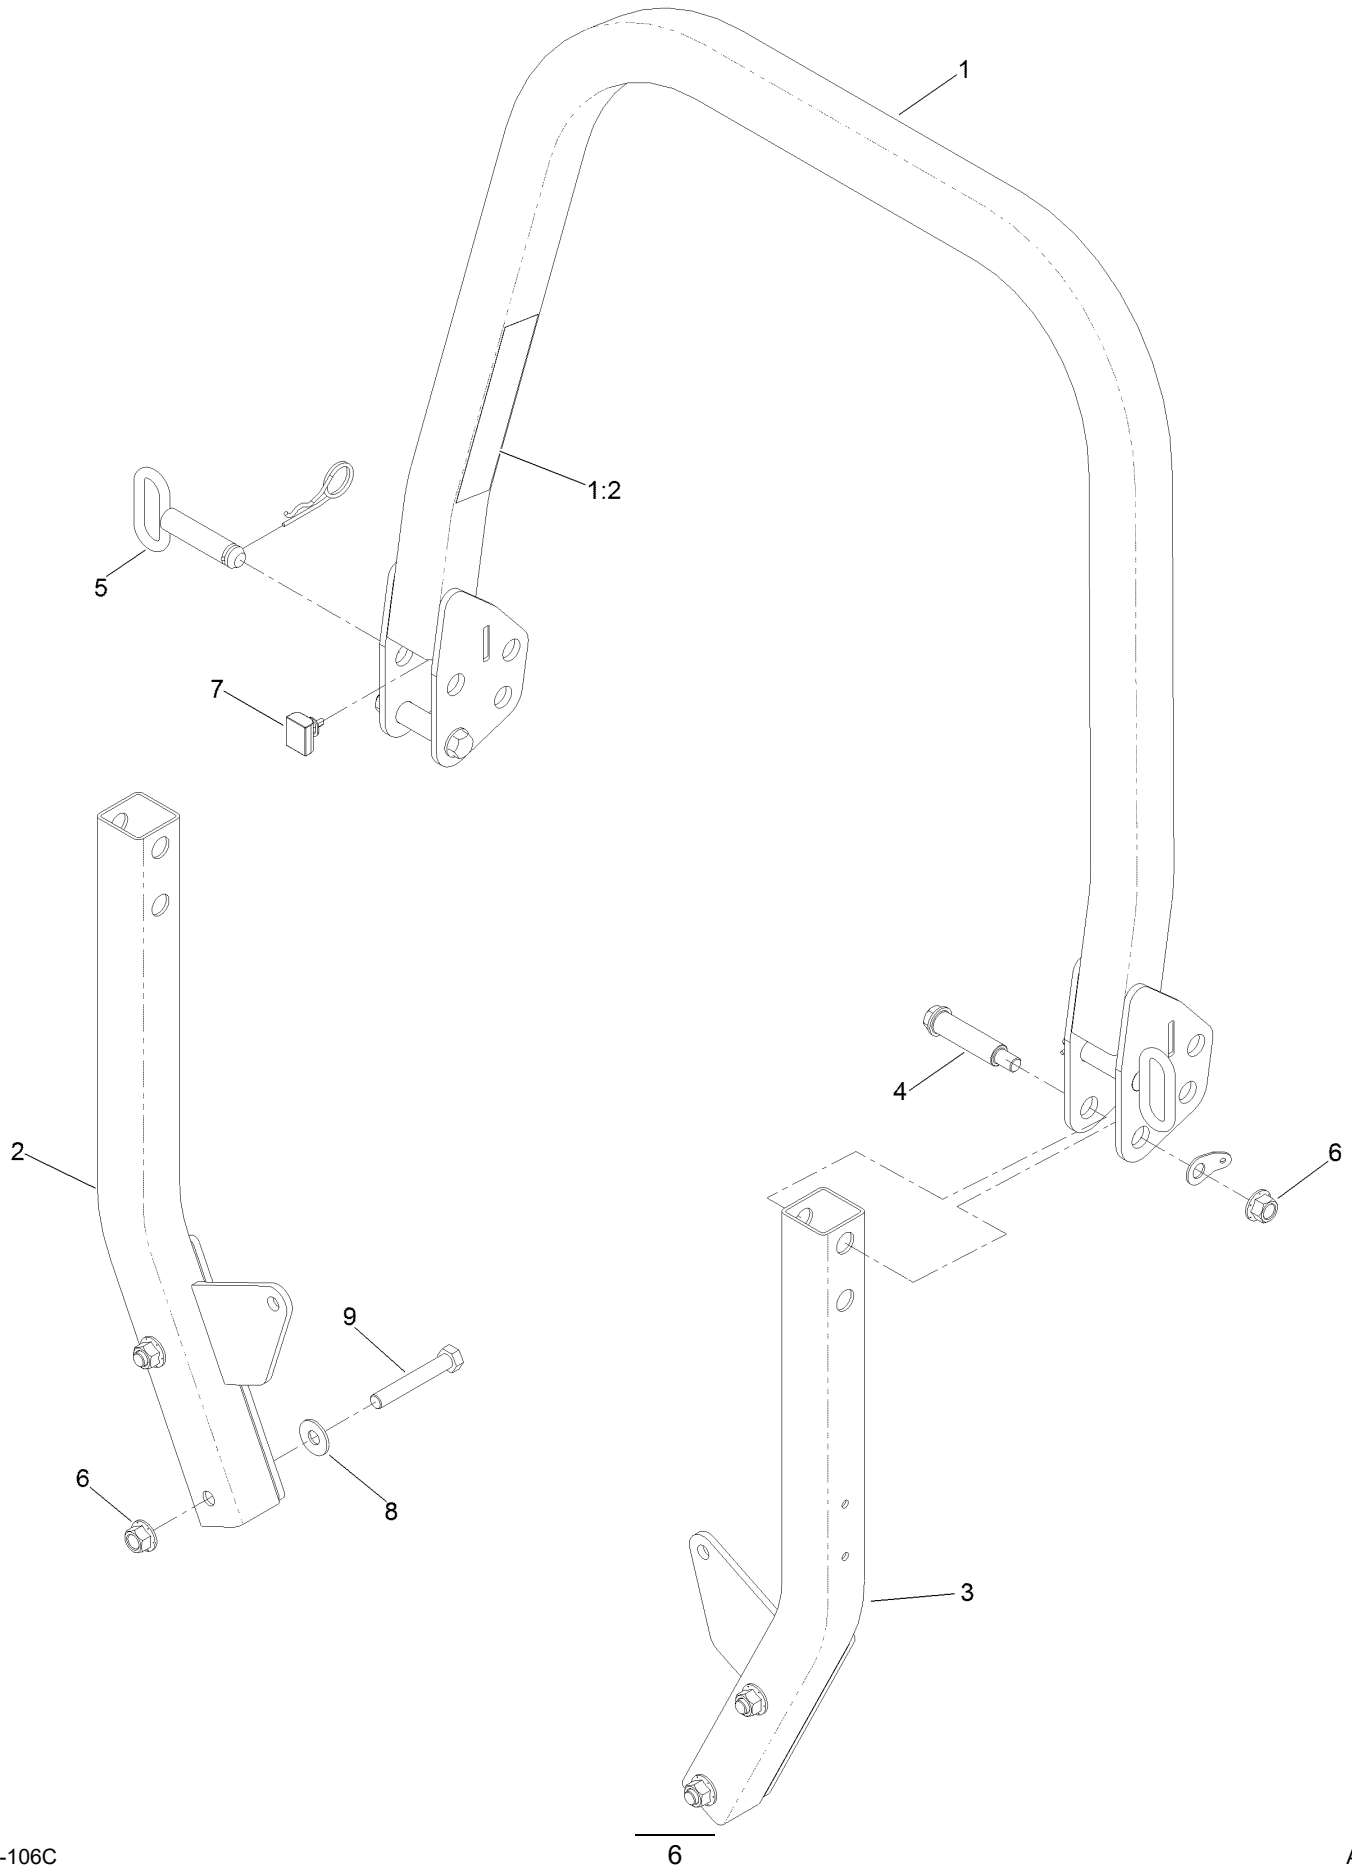

Frame Assembly (continued)

<i>Ref.</i>	<i>Part Number</i>	<i>Qty.</i>	<i>Description</i>	<i>Ref.</i>	<i>Part Number</i>	<i>Qty.</i>	<i>Description</i>
1	144-6589	1	Frame ASM	14	3234-42	8	Screw-HHF
1:1		1	Frame-48/52 ●	15	131-8834	2	Bumper
1:1:2	126-4363	2	Decal-Warning	17	138-9753	6	Screw
1:1:4	144-2687	1	Decal, Belt Routing	25	140-4994-01	1	Bracket-Light
2	139-8063	1	ASM-ROPS	28	140-4997-01	1	Toeboard
12	139-6717-01	1	Plate-Hydro	30	3296-42	2	Nut-Lock, NI
13	109-6658	8	Nut-Flange, NI				

● Not serviced separately

Roll-Over Protection System Assembly No. 139-8063