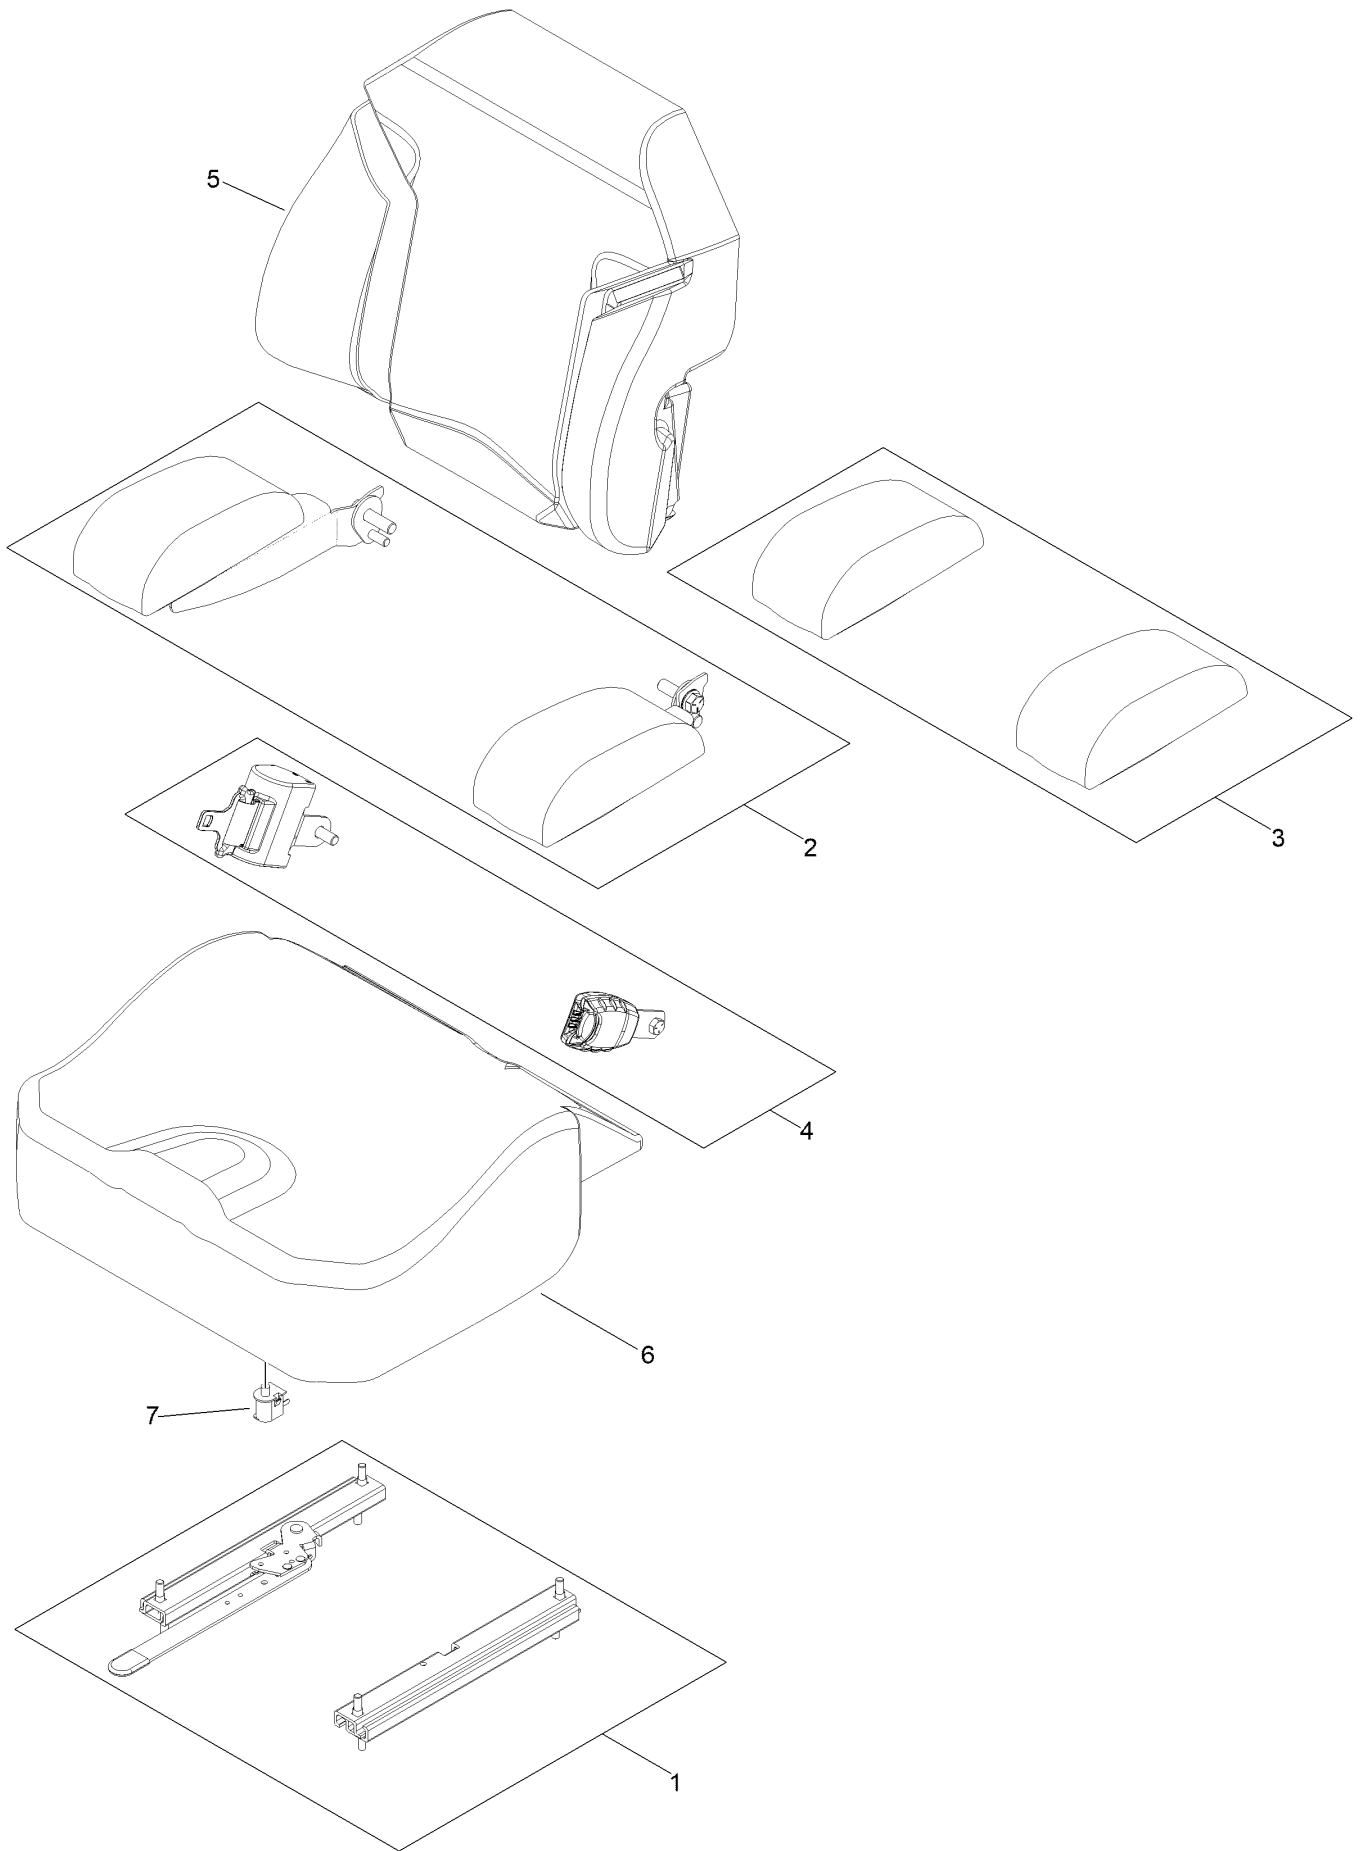

Seat Assembly No. 144-2631

Seat Assembly No. 144-2631 (continued)

<i>Ref.</i>	<i>Part Number</i>	<i>Qty.</i>	<i>Description</i>
1	109-9801	1	Seat Track Set
2	145-3641	1	Armrest Kit
3	145-3642	1	Pads-Armrest
4	130-2854	1	Seat Belt Kit

<i>Ref.</i>	<i>Part Number</i>	<i>Qty.</i>	<i>Description</i>
5	145-3643	1	Cover-Back, Seat
6	145-3644	1	Cover-Bottom, Seat
7	82-2190	1	Switch-Bail