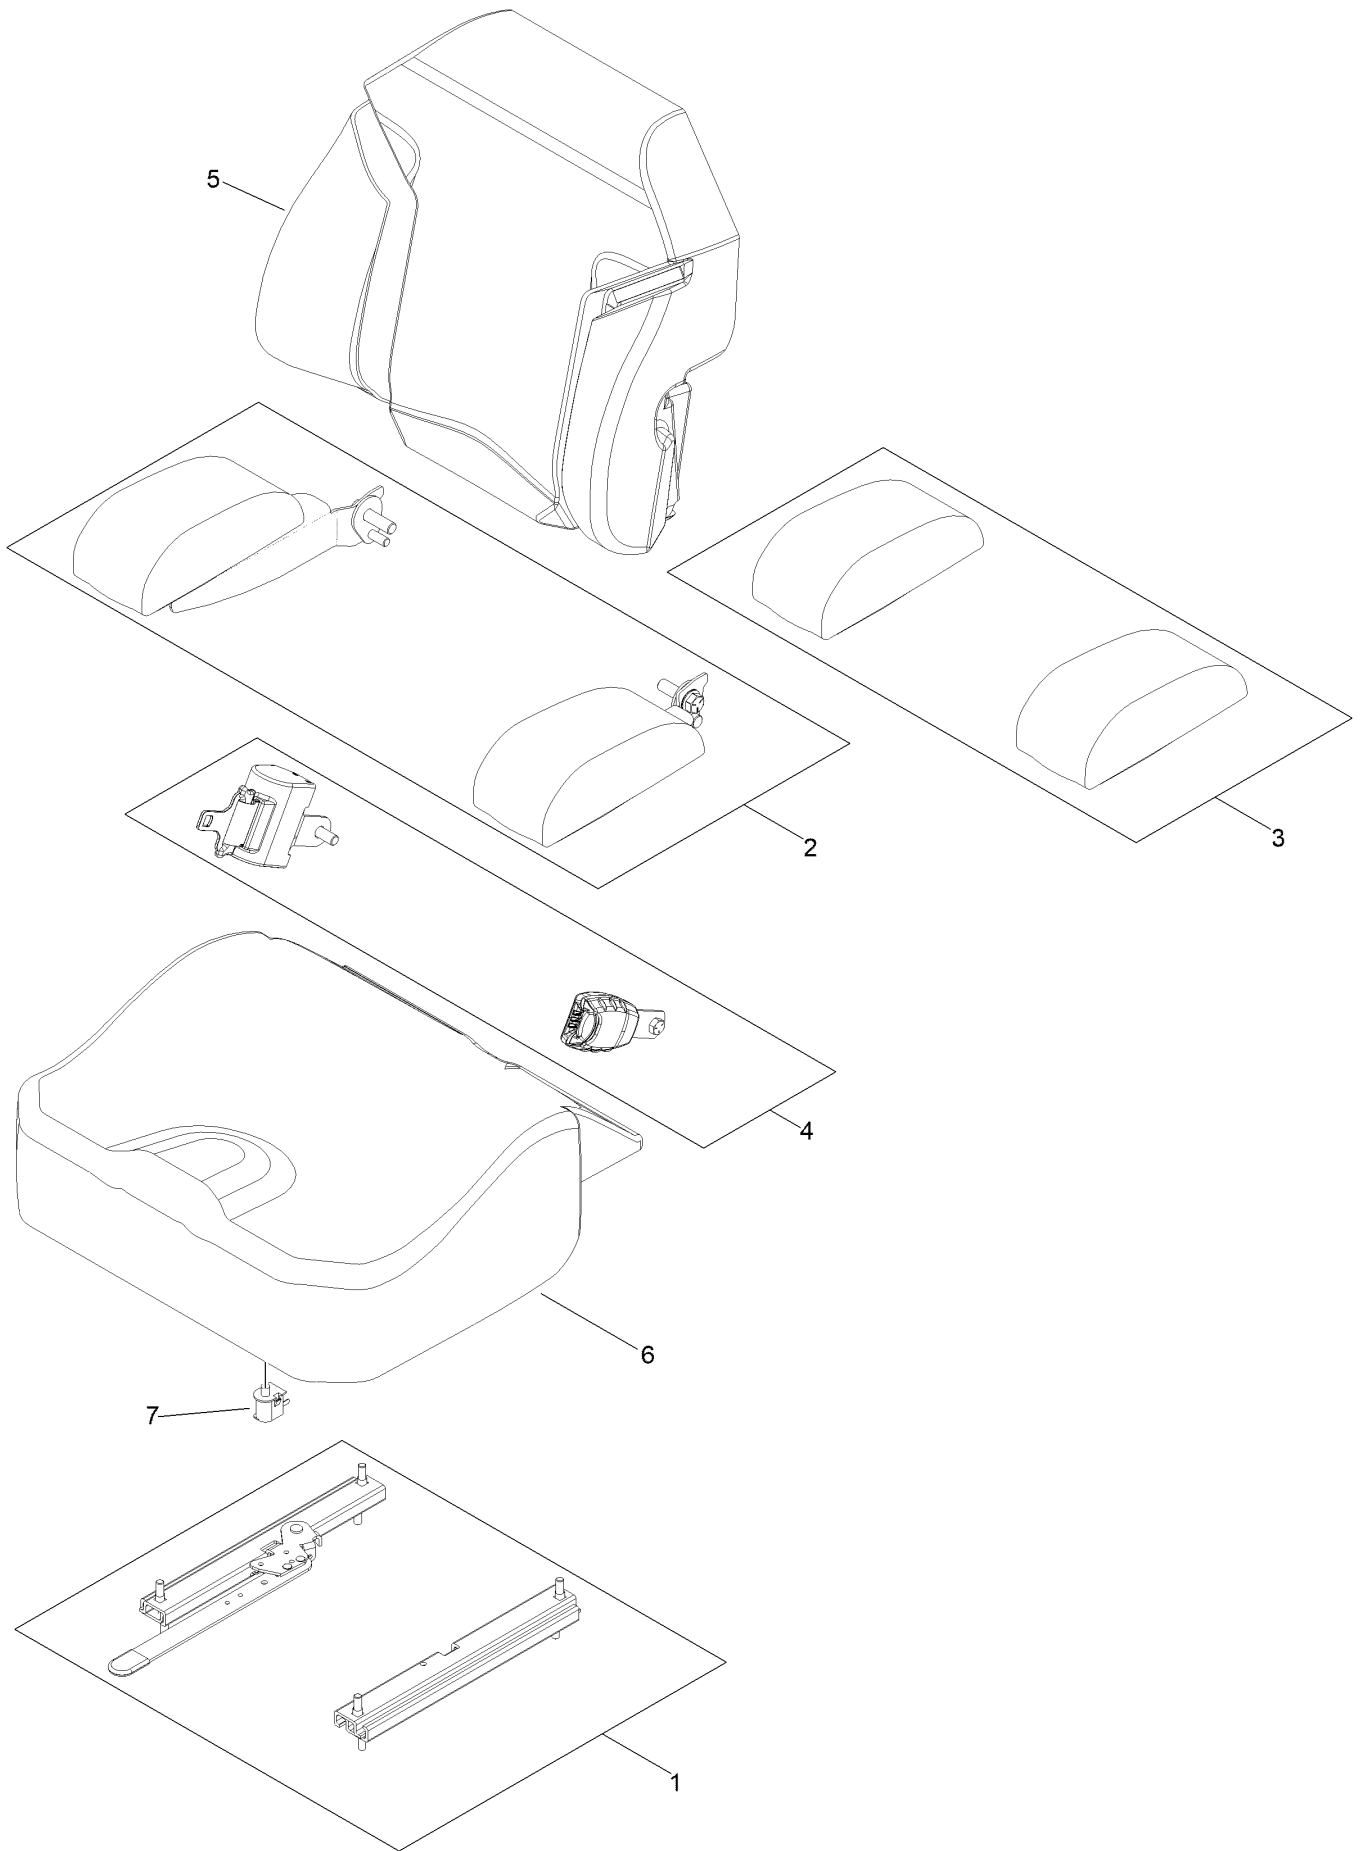

Seat Assembly No. 144-2631

Seat Assembly No. 144-2631 (continued)

<i>Ref.</i>	<i>Part Number</i>	<i>Qty.</i>	<i>Description</i>
1	147-7883	1	Seat Track Kit
2	145-3641	1	Armrest Kit
3	145-3642	1	Pads-Armrest
4	130-2854	1	Seat Belt Kit

<i>Ref.</i>	<i>Part Number</i>	<i>Qty.</i>	<i>Description</i>
5	145-3643	1	Cover-Back, Seat
6	145-3644	1	Cover-Bottom, Seat
7	82-2190	1	Switch-Bail