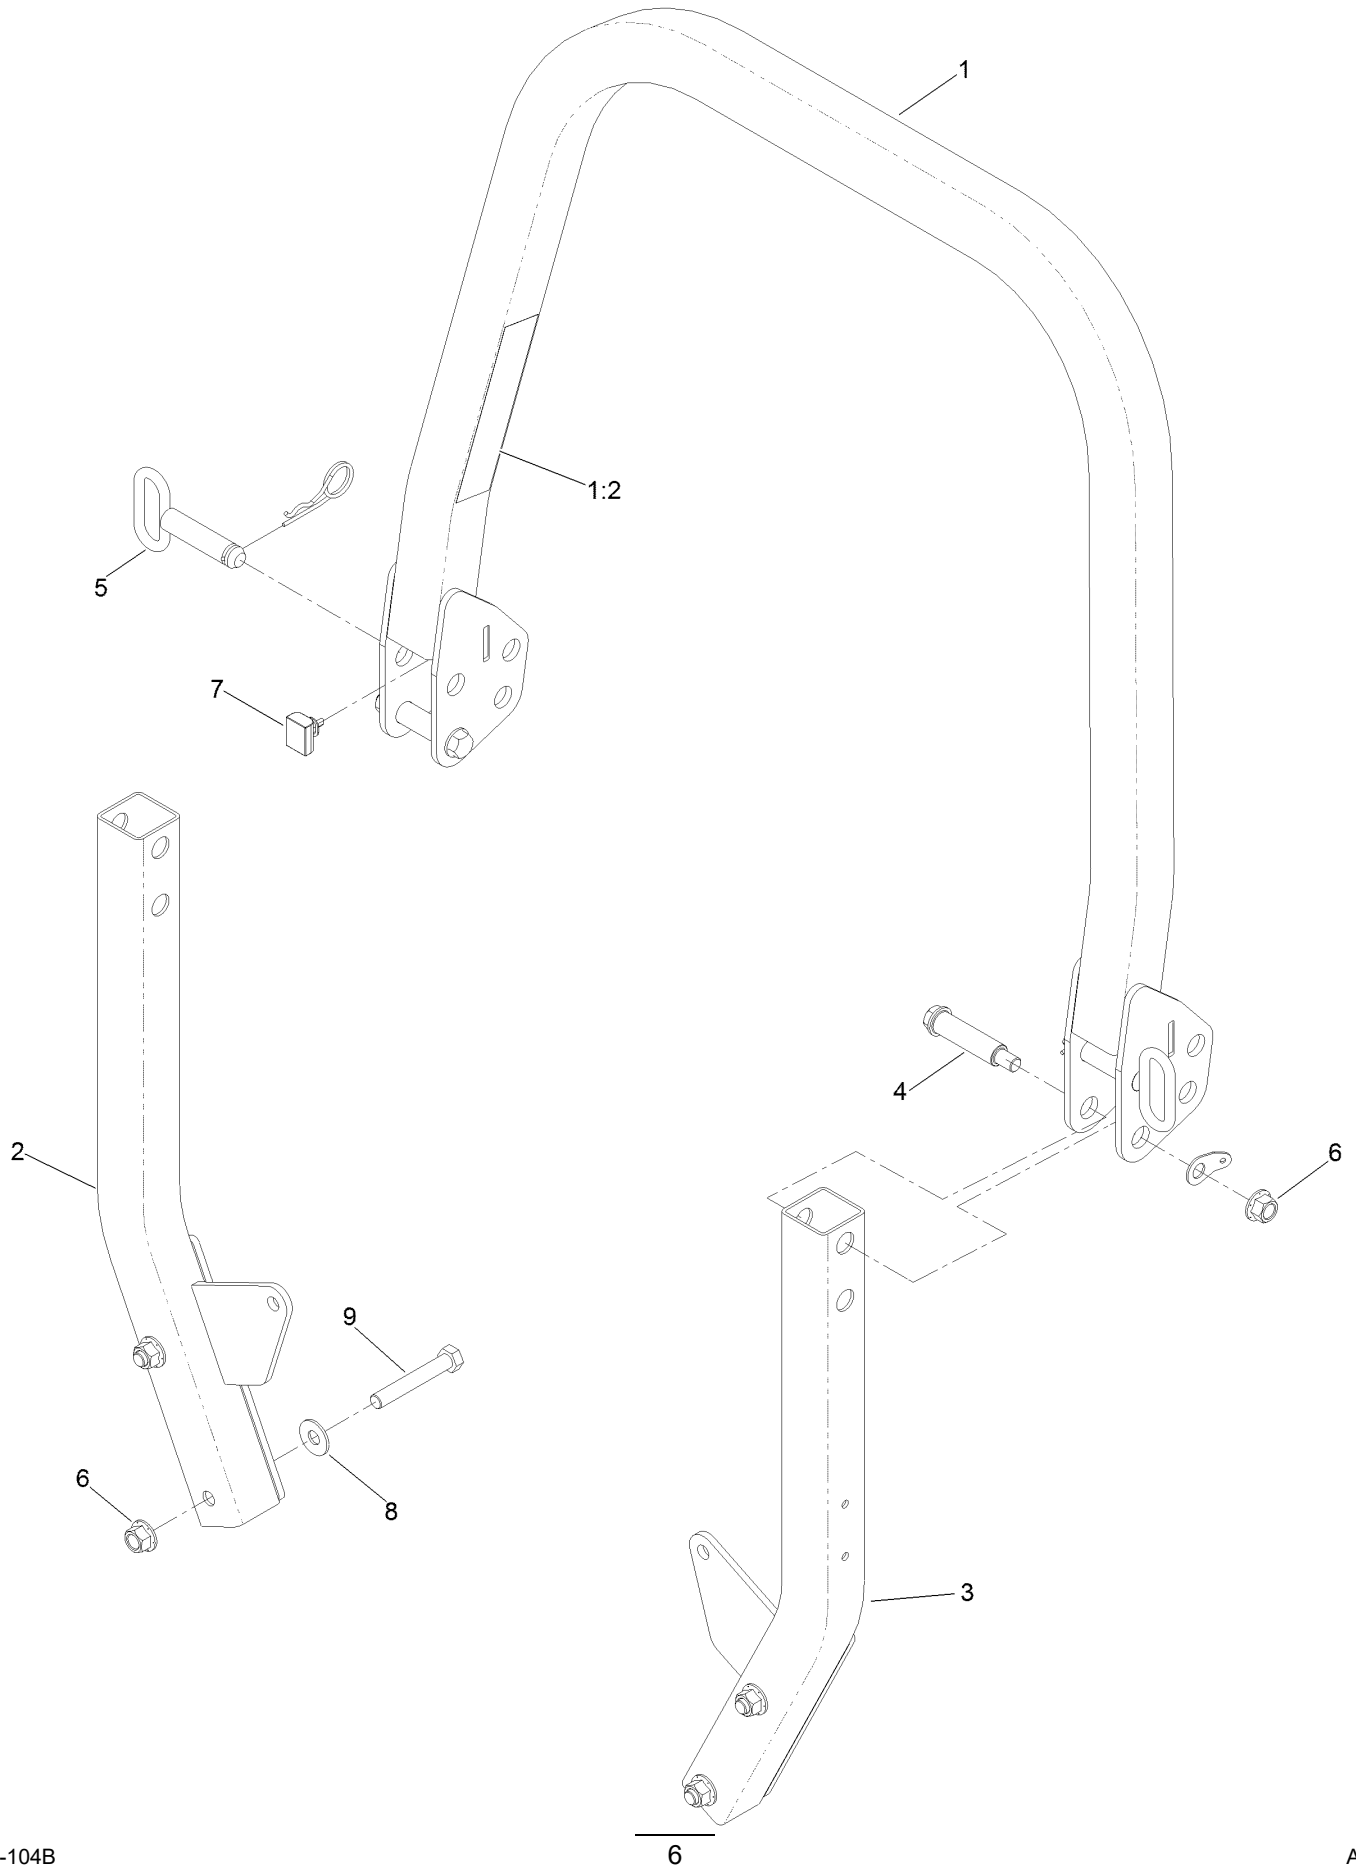

Frame Assembly (continued)

<i>Ref.</i>	<i>Part Number</i>	<i>Qty.</i>	<i>Description</i>	<i>Ref.</i>	<i>Part Number</i>	<i>Qty.</i>	<i>Description</i>
1	147-7830	1	Frame ASM-48/52	14	3234-42	8	Screw-HHF
1:1		1	Frame ASM-48/52 ●	15	131-8834	2	Bumper
1:1:2	126-4363	2	Decal-Warning	17	138-9753	6	Screw
1:1:3	144-2687	1	Decal, Belt Routing	25	140-4994-01	1	Bracket-Light
2	139-8063	1	ASM-ROPS	28	140-4997-01	1	Toeboard
12	139-6717-01	1	Plate-Hydro	30	3296-42	2	Nut-Lock, NI
13	109-6658	8	Nut-Flange, NI				

● Not serviced separately

Roll-Over Protection System Assembly No. 139-8063