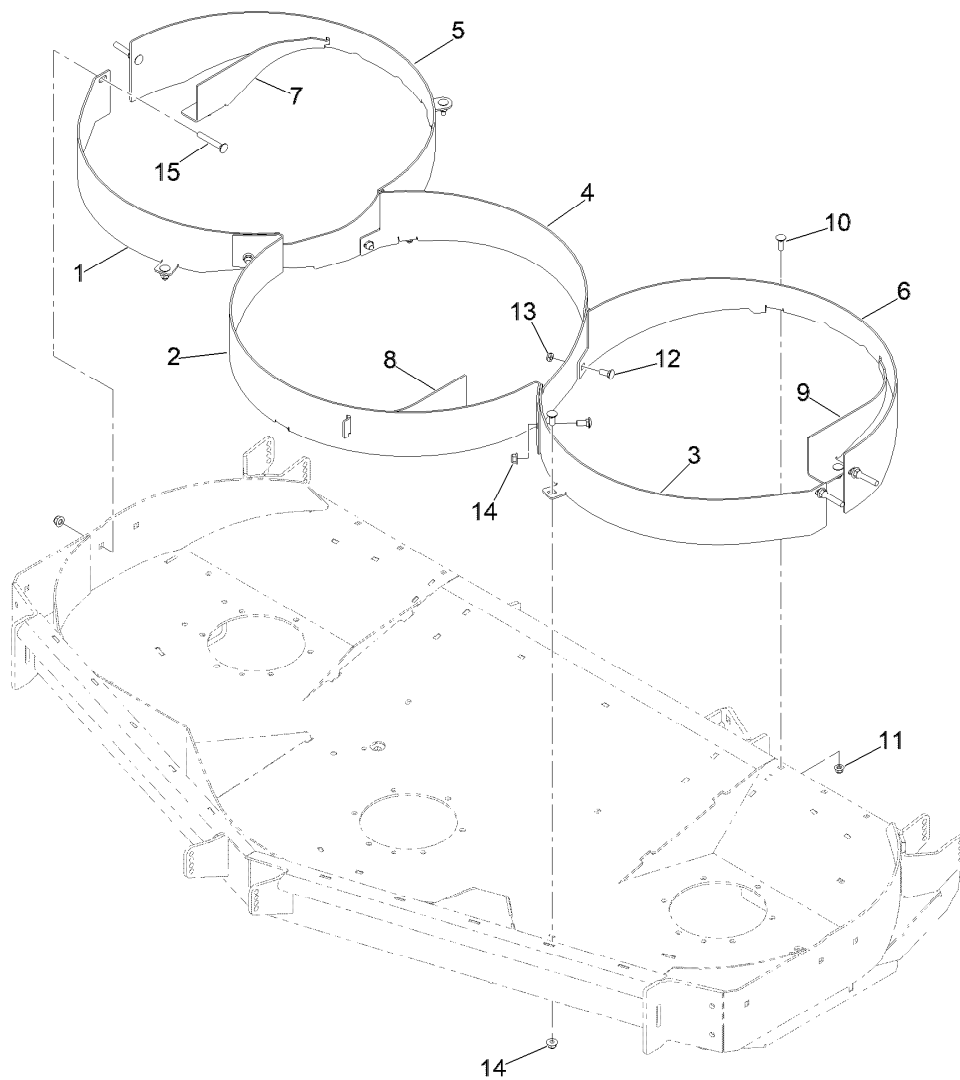

Count on it.

Parts Catalog

Baffle Kit

72in Rear Discharge Z Master® Mowers

Model No. 144-0380

Baffle Kit Assembly No. 144-0380

Ref.	Part Number	Qty.	Description
1	116-8386-03	1	Baffle-Mulch, Front RH
2	116-8387-03	1	Baffle-Mulch, Front LH
3	116-8389-03	1	Baffle-Mulch, Front Center
4	116-8391-03	1	Baffle-Mulch, Rear LH
5	116-8390-03	1	Baffle-Mulch, Rear RH
6	116-8392-03	1	Baffle-Rear, Center
7	116-8511-03	1	Baffle-Kicker, LH
8	116-8344-03	1	Baffle-Kicker, Front Center
9	116-8510-03	1	Baffle-Kicker, RH
10	3231-12	12	Bolt-CARR
11	104-8301	14	Nut-HF, NI
12	3296-59	2	Nut-Lock, NI
13	3230-2	2	Bolt-CARR
14	104-8300	2	Nut-HF, NI
15	3231-31	4	Screw-CARR