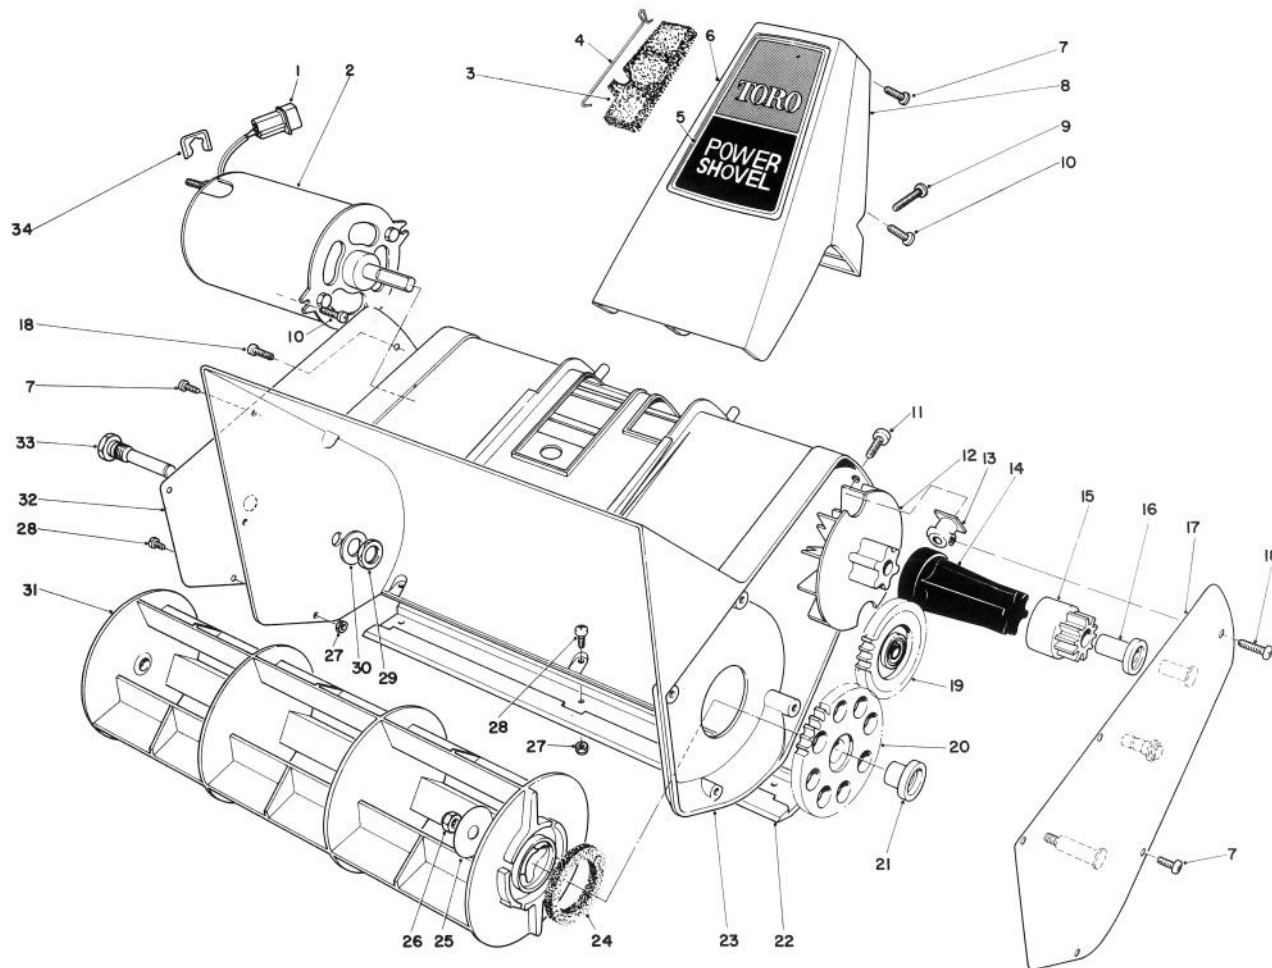

MODEL NO. 38310-600001 & UP
 MODEL NO. 38305C-690001 & UP

**PARTS
 CATALOG**

TORO POWER SHOVEL

ROTOR HOUSING ASSEMBLY

Ref. No.	Part No.	Description	No. Used
1	218-551	Pin — Housing (Model #38310)	1
*	218-517	Pin — Housing (Model #38305C)	1
2	53-4400	Motor (Model #38310)	1
*	43-2590	Motor (Model #38305C)	1
3	42-0050	Filter — Foam	1
4	42-2910	Retain — Filter	1
5	41-9840	Decal — Handle Support	1
6	42-2850	Handle Support — Front	1
7	32104-118	Screw — Pan Hd.	9
8	42-2860	Handle Support — Back	1
9	3250-20	Screw — Pan Head	2
10	32144-36	Screw — Pan Head	4
11	32144-66	Screw — Phillips Truss	2
12	41-9820	Fan	1
13	53-9390	Block — Mounting	2
14	38-8570	Coupling — Drive	1
15	42-0240	Drive Gear (Incl. Ref. #16)	1
16	42-0010	Bushing — Gear Drive	1
17	53-9300	Gear Carrier	1

Ref. No.	Part No.	Description	No. Used
18	32104-121	Screw — Pan Head	2
19	56-6770	Idler Gear Assembly	1
20	42-0230	Rotor Gear Assembly (Incl. Ref. #21)	1
21	41-9890	Bushing — Rotor	1
22	41-9830	Scraper	1
23	53-9380	Housing (Model #38310)	1
*	53-9381	Housing (Model #38305C)	1
24	38-8580	Washer — Felt	1
25	42-0070	Washer — Rotor	1
26	3296-13	Locknut	1
27	3296-54	Locknut	5
28	3250-19	Screw — Pan Head	5
29	32152-8	Locknut	1
30	3256-24	Flat Washer	1
31	38-8170	Rotor	1
32	41-9960	Cover — Right Side	1
33	38-8210	Pin — Rotor	1
34	218-524	Strain Relief (Model #38305C)	1

*Not Illustrated

HANDLE ASSEMBLY

Ref. No.	Part No.	Description	No. Used
1	41-9850	Tube — Lower Handle	1
2	56-6050	Wire Harness (Model #38310)	1
*	42-0020	Wire Harness (Model #38305C)	1
3	41-9860	Tube — Upper Handle	1
4	42-2830	Grip — Control R.H.	1
5	32104-121	Screw — Pan Head	4
6	38-8310	Key	2
7	32104-118	Screw — Pan Head	1
8	38-8340	Decal — Control Grip (Model #38310)	1
*	42-2890	Decal — Control Grip (Model #38305C)	1