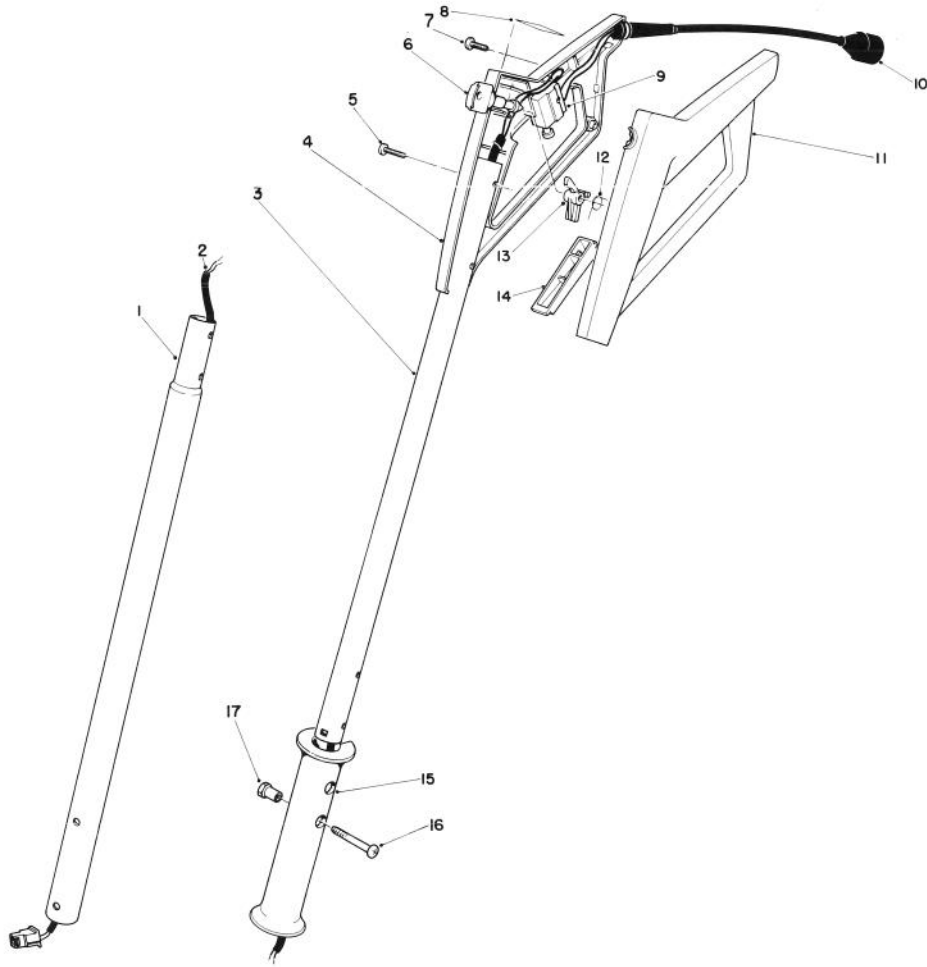

MODEL NO. 38310-600001 & UP
 MODEL NO. 38305C-690001 & UP

**PARTS
 CATALOG**

TORO POWER SHOVEL

ROTOR HOUSING ASSEMBLY

Ref. No.	Part No.	Description	No. Used
1	218-551	Pin — Housing (Model #38310)	1
*	218-517	Pin — Housing (Model #38305C)	1
2	53-4400	Motor (Model #38310)	1
*	43-2590	Motor (Model #38305C)	1
3	42-0050	Filter — Foam	1
4	42-2910	Retain — Filter	1
5	41-9840	Decal — Handle Support	1
6	42-2850	Handle Support — Front	1
7	32104-118	Screw — Pan Hd.	9
8	42-2860	Handle Support — Back	1
9	3250-20	Screw — Pan Head	2
10	32144-36	Screw — Pan Head	4
11	32144-66	Screw — Phillips Truss	2
12	41-9820	Fan	1
13	53-9390	Block — Mounting	2
14	38-8570	Coupling — Drive	1
15	42-0240	Drive Gear (Incl. Ref. #16)	1
16	42-0010	Bushing — Gear Drive	1
17	53-9300	Gear Carrier	1

Ref. No.	Part No.	Description	No. Used
18	32104-121	Screw — Pan Head	2
19	56-6770	Idler Gear Assembly	1
20	42-0230	Rotor Gear Assembly (Incl. Ref. #21)	1
21	41-9890	Bushing — Rotor	1
22	41-9830	Scraper	1
23	53-9380	Housing (Model #38310)	1
*	53-9381	Housing (Model #38305C)	1
24	38-8580	Washer — Felt	1
25	42-0070	Washer — Rotor	1
26	3296-13	Locknut	1
27	3296-54	Locknut	5
28	3250-19	Screw — Pan Head	5
29	32152-8	Locknut	1
30	3256-24	Flat Washer	1
31	38-8170	Rotor	1
32	41-9960	Cover — Right Side	1
33	38-8210	Pin — Rotor	1
34	218-524	Strain Relief (Model #38305C)	1

*Not Illustrated

HANDLE ASSEMBLY

Ref. No.	Part No.	Description	No. Used
1	41-9850	Tube — Lower Handle	1
2	56-6050	Wire Harness (Model #38310)	1
*	42-0020	Wire Harness (Model #38305C)	1
3	41-9860	Tube — Upper Handle	1
4	42-2830	Grip — Control R.H.	1
5	32104-121	Screw — Pan Head	4
6	38-8310	Key	2
7	32104-118	Screw — Pan Head	1
8	38-8340	Decal — Control Grip (Model #38310)	1
*	42-2890	Decal — Control Grip (Model #38305C)	1