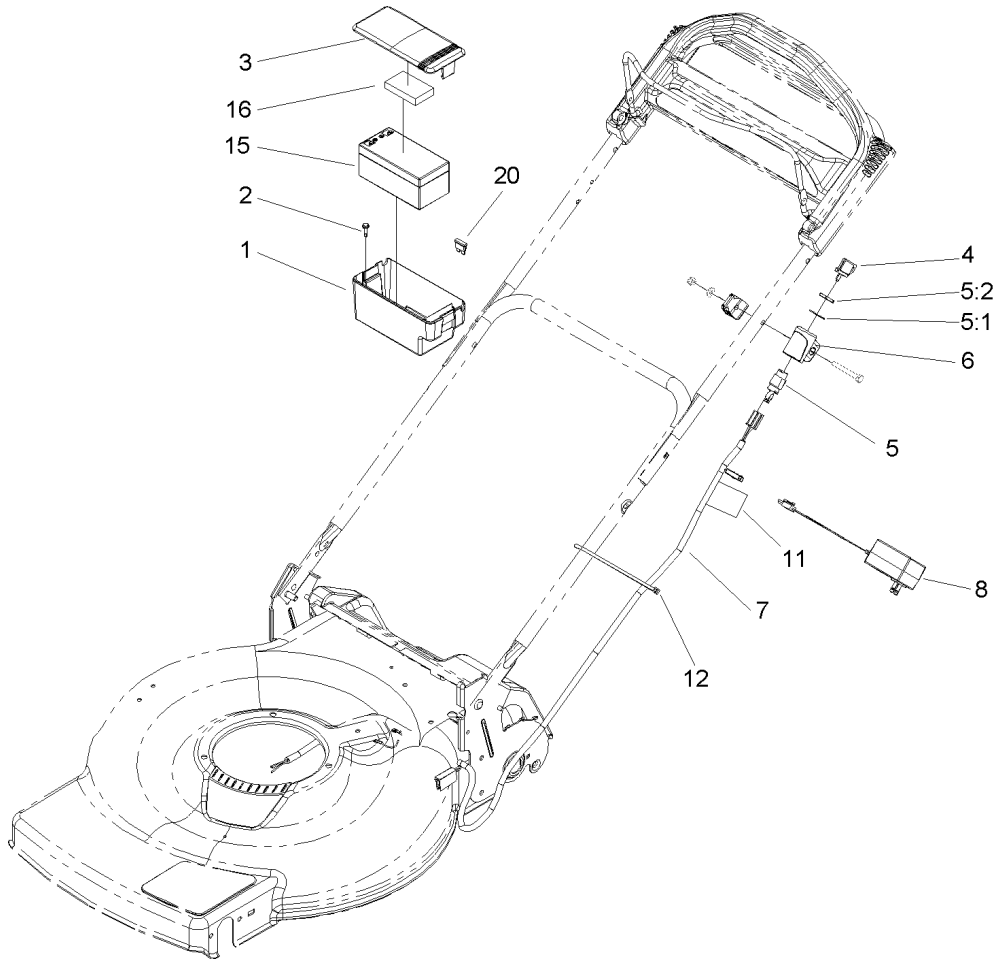

Electrical Assembly

Ref	Part No.	Qty.	Description
1	107-3757	1	Box-Battery
2	104-7648	2	Screw-Tek
3	107-3758	1	Cover-Battery
4	63-8360	1	Key-Ignition
5	46-5780	1	Switch-Starter
5:1	3254-5	1	Washer-Tooth
5:2	218-461	1	Nut-HH
6	104-8692	1	Mount-Switch
7	106-8396	1	Harness-Wire
8	104-7401	1	Charger-12 Volt
11	104-7953	1	Decal-Harness
12	614249	2	Strap-Tie
15	106-8397	1	Battery-12 Volt
16	107-3774	1	Foam-Battery, Top
20	99-6124	2	Fuse-40 Amp