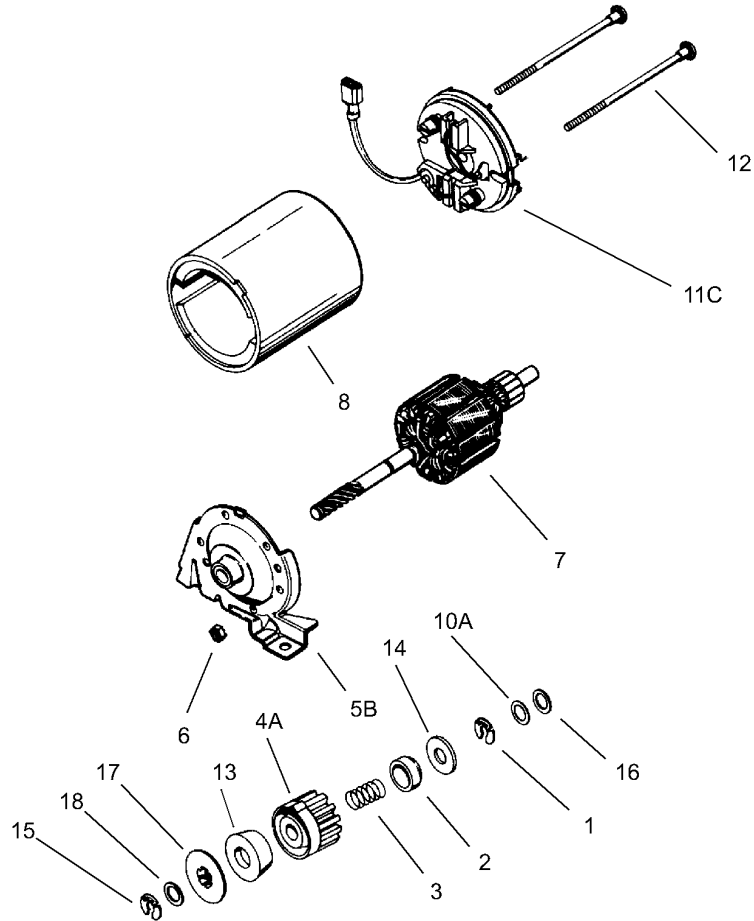

Electric Starter Kit No. 37753 Tecumseh No. LEV120-362004A

Ref	Part No.	Qty.	Description				
1	34955	1	Ring-Retaining				
2	34950	1	Spring-Retainer				
3	34954	1	Spring				
4A	37788	1	Gear				
5B	34943	1	Drive End Cap ASM				
6	33450	2	Nut-Lock				
7	34944	1	Armature				
8	34945	1	Housing ASM				
10A	590500	1	Washer-Thrust				
11C	35714	1	Commutator End Cap ASM (Incl. Brushes)				
12	34947	2	Bolt				
13	34946	1	Driver-Pinion				
14	34951	1	Washer-Cup				
15	34952	1	Ring-Retaining				
16	34948	1	Washer				
17	34953	1	Nut-Drive				
18	590608	1	Washer