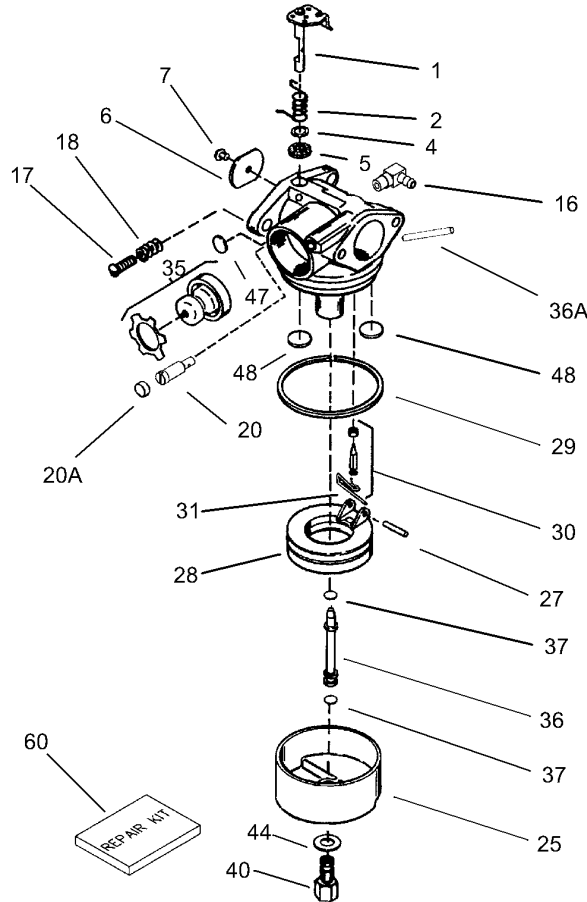

Carburetor Assembly No. 640303 Tecumseh No. LEV120-362004A

Ref	Part No.	Qty.	Description
0	640303	1	Carburetor (Incl. 184 Of Engine Parts List)
1	631615	1	Throttle Shaft And Lever ASM
2	631767	1	Throttle Return Spring
4	631184	1	Dust Seal Washer
5	631183	1	Dust Seal
6	640070	1	Throttle Shutter
7	650506	1	Shutter Screw
16	631807	1	Fuel Fitting
17	651025	1	Throttle Crack Screw/idle Speed Screw
18	630766	1	Tension Spring
20	640018	1	Idle Restrictor Screw
20A	640200	1	Idle Restrictor Screw Cap
25	631867	1	Float Bowl
27	631024	1	Float Shaft
28	632802	1	Float (Plastic)
29	631028	1	Float Bowl O-Ring
30	632807	1	Inlet Needle, Seat, & Clip (Incl. 31)
31	631022	1	Spring Clip
35	640259	1	Primer Bulb(Red)/retainer Ring
36	640019	1	Main Nozzle Tube
36A	632766	1	Bowl Vent Tube Extension
37	632547	2	O-Ring, Main Nozzle Tube

Ref	Part No.	Qty.	Description
40	640087	1	High Speed Bowl Nut
44	27110A	1	Bowl Nut Washer
47	630748	1	Welch Plug, Idle Mixture Well
48	631027	2	Welch Plug, Atmospheric Vent
60	632809	1	Repair Kit (Incl. Items Marked * In Notes)