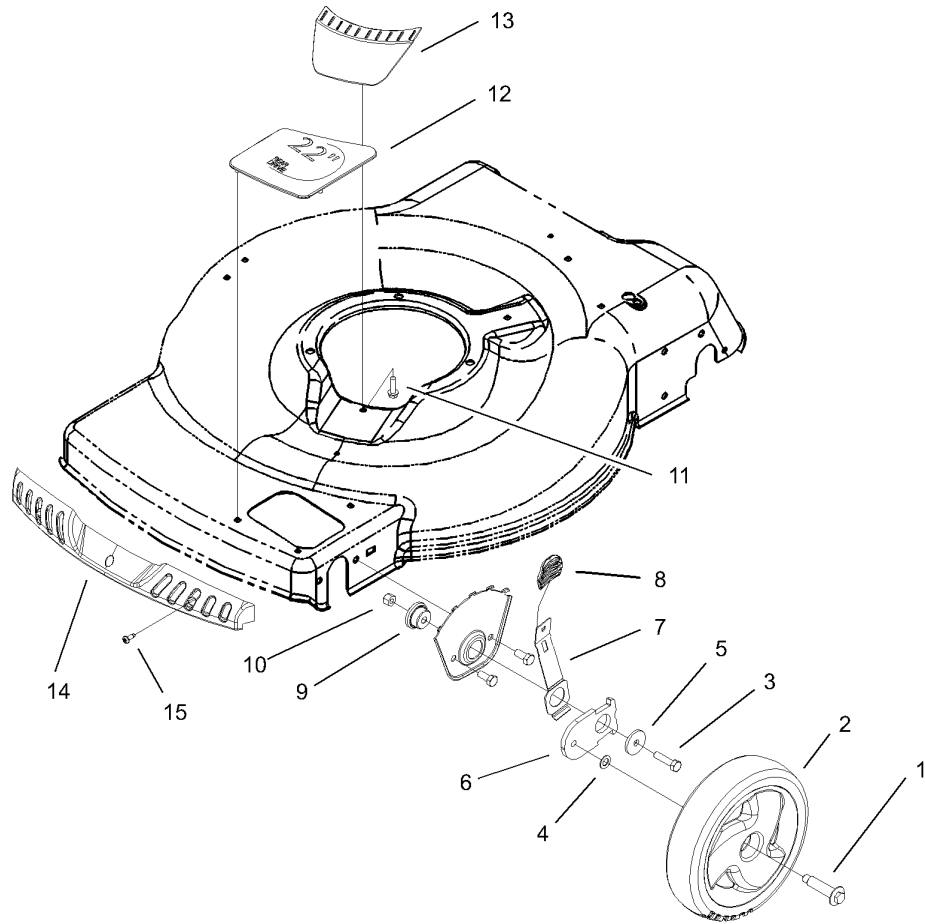

Front Axle and Wheel Assembly

Ref	Part No.	Qty.	Description
1	614650	2	Bolt-Shoulder
2	105-1814	2	Wheel ASM
3	322-6	2	Screw-HH
4	40-1940	2	Washer
5	105-3048	2	Washer-Flat
6	105-1807	2	Arm-Pivot, Front
7	105-1809	2	Arm-Spring
8	105-3042	2	Knob-Lever, HOC
9	105-1818	2	Bushing-Mount, HOC
10	3296-29	2	Nut-Lock, NI
11	46-8091	1	Screw-HWH
12	105-3004	1	Cover-Cutout
13	105-3005	1	Cover-Belt Opening
14	104-9359	1	Bumper-Mower
15	105-6849	3	Screw-Thread Forming