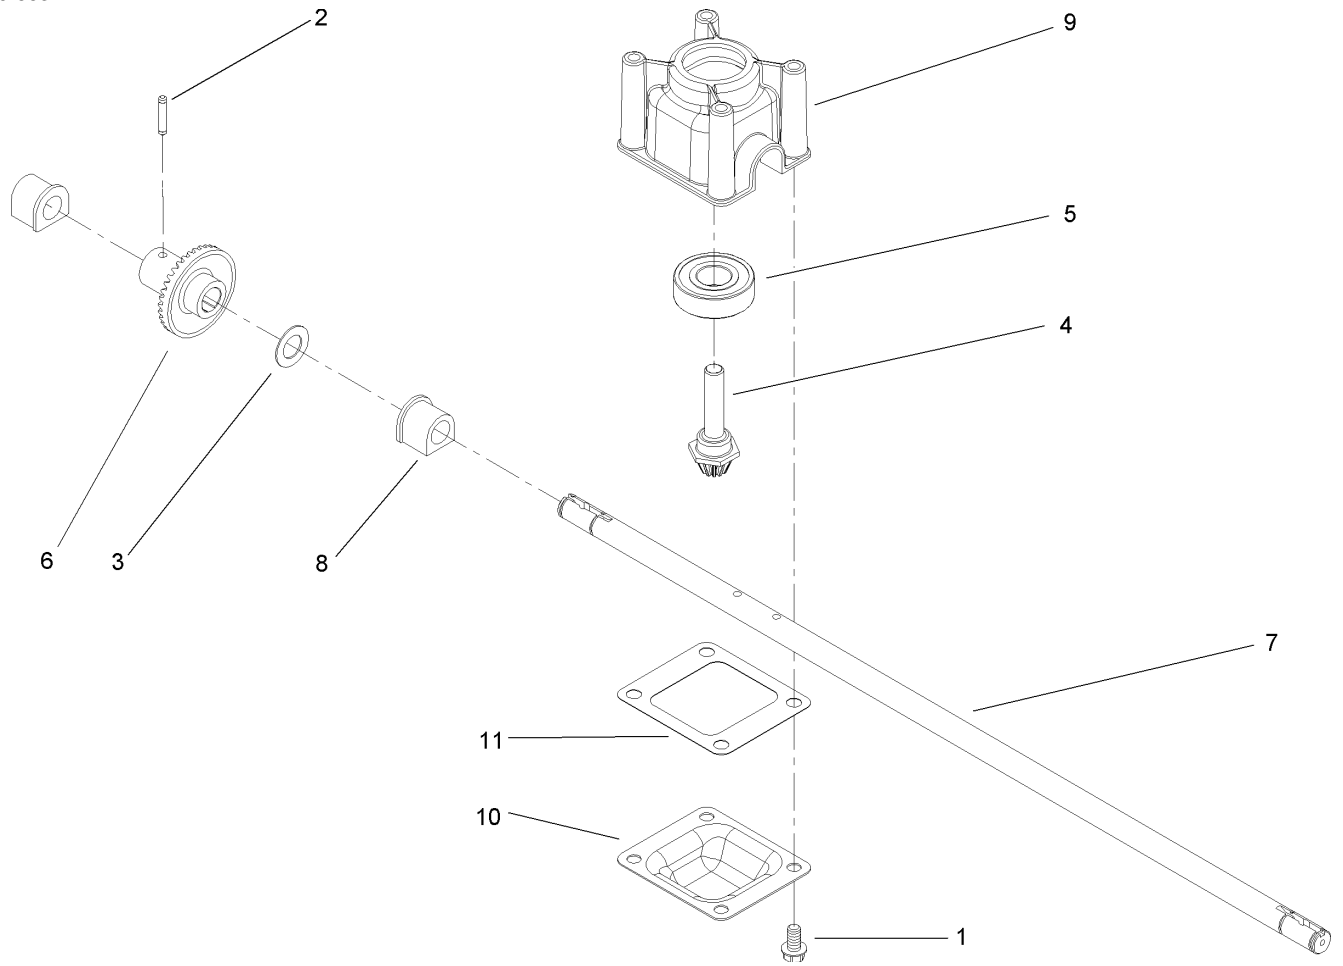

Transmission Assembly No. 106-3956

Ref	Part No.	Qty.	Description				
1	32144-4	4	Screw-HWH				
2	3285-19	1	Pin-Groove				
3	36-4780	1	Washer				
4	92-5790	1	Pinion				
5	100-1048	1	Bearing-Ball				
6	104-8671	1	Gear-Bevel, 37t				
7	106-3957	1	Shaft-Output				
8	104-8673	2	Bushing-Shaft, Output				
9	104-8674	1	Gearcase-Upper				
10	104-8675-03	1	Cover-Gearcase				
11	105-6839	1	Gasket-Gearcase