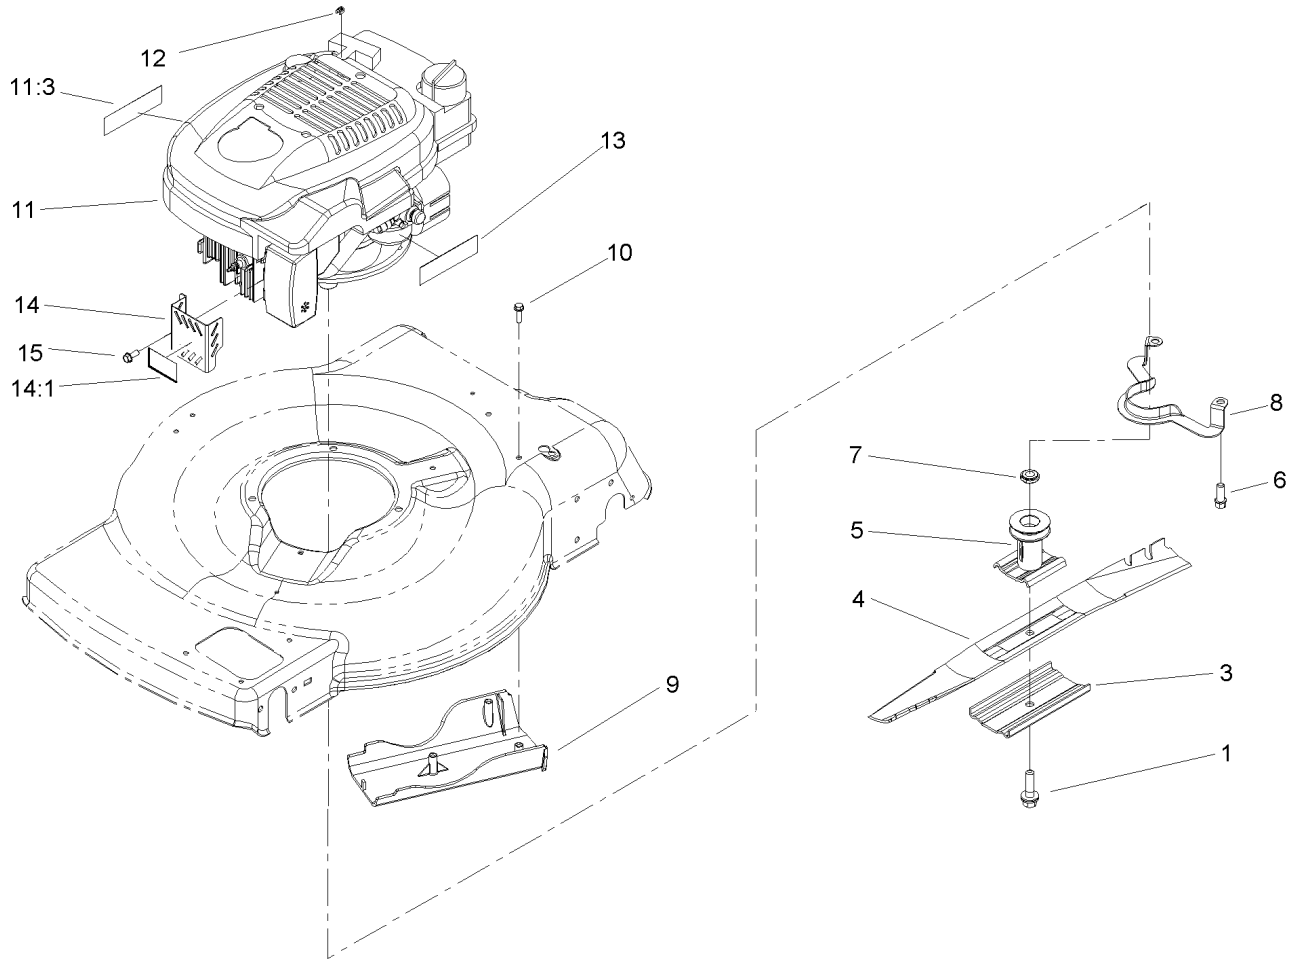

Engine and Blade Assembly

Ref	Part No.	Qty.	Description
1	105-8579	1	Bolt-Blade
3	105-3029-03	1	Support-Blade
4	104-8697-03	1	Blade-22 Inch
5	106-3987	1	Blade Driver ASM
6	95-1726	3	Screw-Taptite
7	106-3999	1	Spacer-Driver
8	105-3030-03	1	Guide-Belt
9	105-1835	1	Cover-Belt, Rear
10	46-8091	3	Screw-HWH
11		1	Engine-Tecumseh, Lev120-362004a
11:3	106-8374	1	Decal-Recoil
12	92-1701	1	Stop-Rope
13	105-6832	1	Decal-Primer
14	106-8387	1	Muffler Guard Assembly
14:1	106-5517	1	Decal-Surface, Hot
15	32144-85	1	Screw-HWH