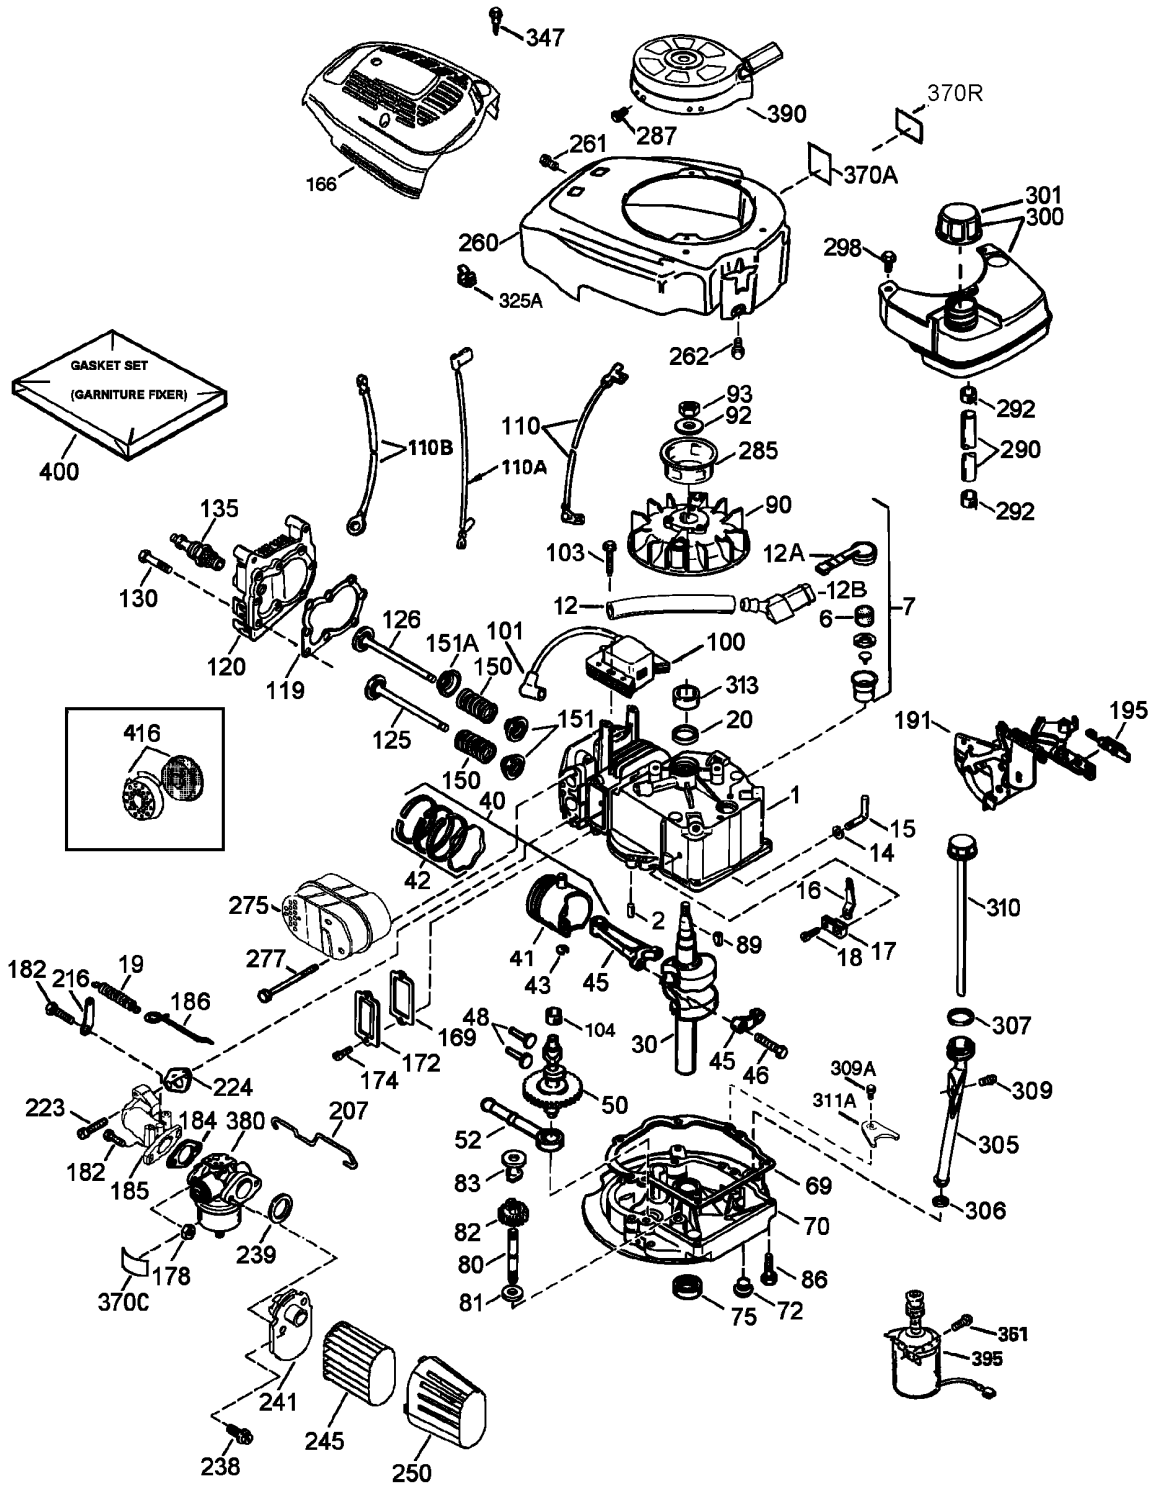

Engine Assembly No. 1

Tecumseh No. LEV120-362004A