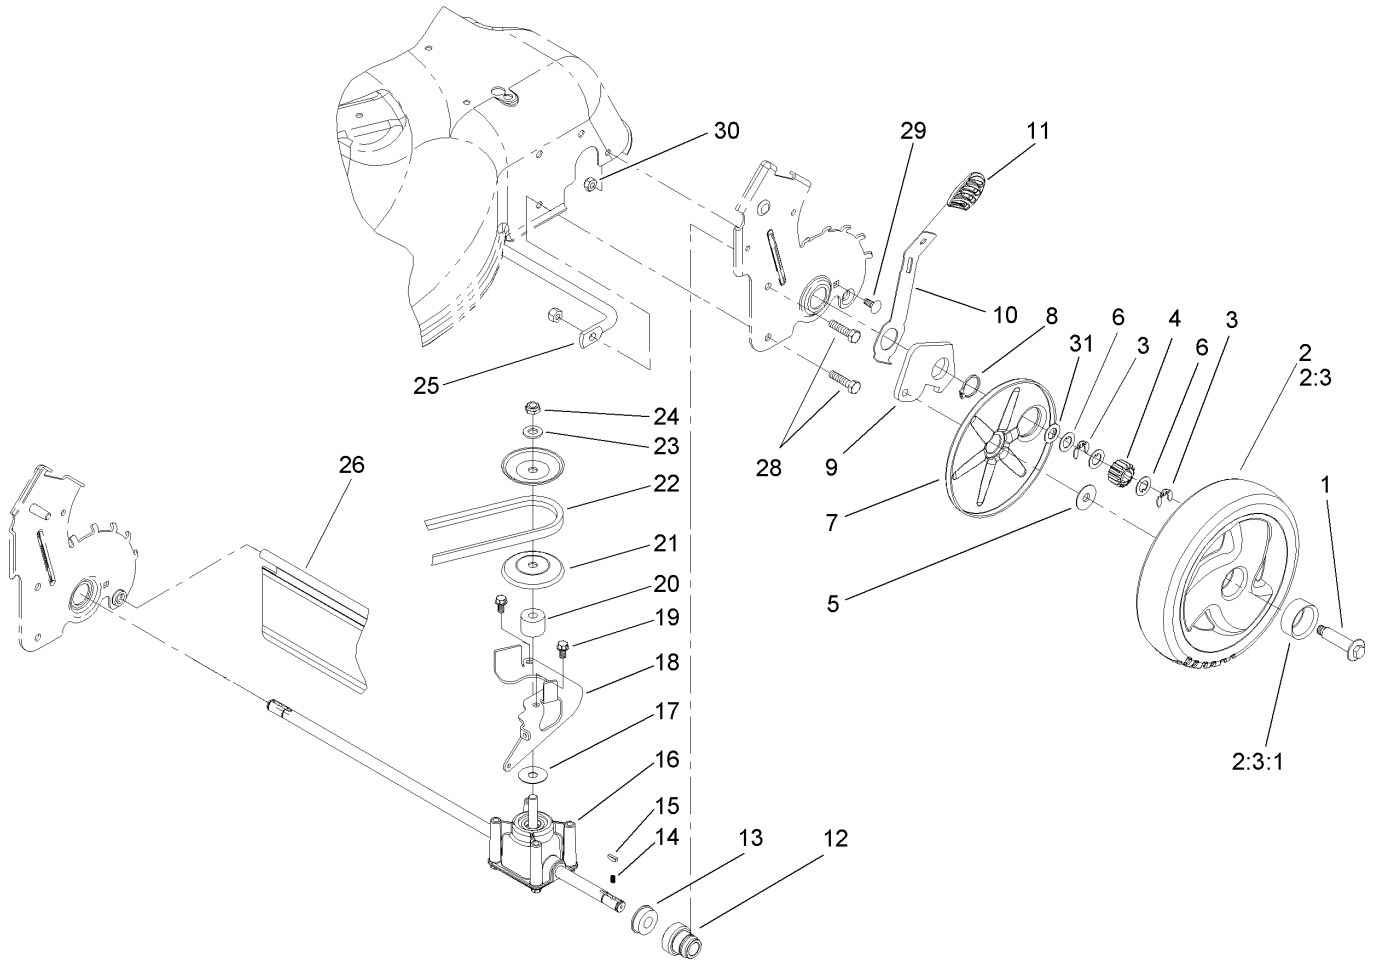

Rear Axle and Transmission Assembly

Ref	Part No.	Qty.	Description
1	614650	2	Bolt-Shoulder
2	105-3036	2	Wheel Gear ASM
2:3		1	Wheel Bushing ASM
2:3:1	27-6250	2	Bushing
3	65-2720	4	Klipring-Locking
4	105-3040	2	Gear-Pinion, 15t
5	614426	2	Washer-Stepped
6	105-6840	6	Washer-Thrust
7	105-1838	2	Cover-Wheel
8	32151-36	2	Ring-Retaining
9	105-1819	2	Arm-Pivot, Rear
10	105-1809	2	Arm-Spring
11	105-3042	2	Knob-Lever, HOC
12	104-8698	2	Retainer-Bearing, HOC
13	104-8699	2	Bearing-Ball
14	39-9650	2	Spring-Compression
15	612066	2	Key
16	106-3956	1	Transmission ASM
17	105-6814	1	Washer-Shield
18	105-1832-03	1	Bracket-Pivot, Rwd
19	32144-4	2	Screw-HWH
20	92-5791	1	Spacer
21	100-1176	2	Pulley-Half
22	91-2258	1	V-Belt

Ref	Part No.	Qty.	Description
23	3256-24	1	Washer-Flat
24	3296-5	1	Nut-Lock, NI
25	105-1811	1	Brace-HOC Plate
26	105-1843	1	Shield-Trailing
28	322-6	4	Screw-HH
29	3229-11	2	Screw-CARR
30	3296-16	2	Nut-Lock, NI
31	36-4780	1	Washer