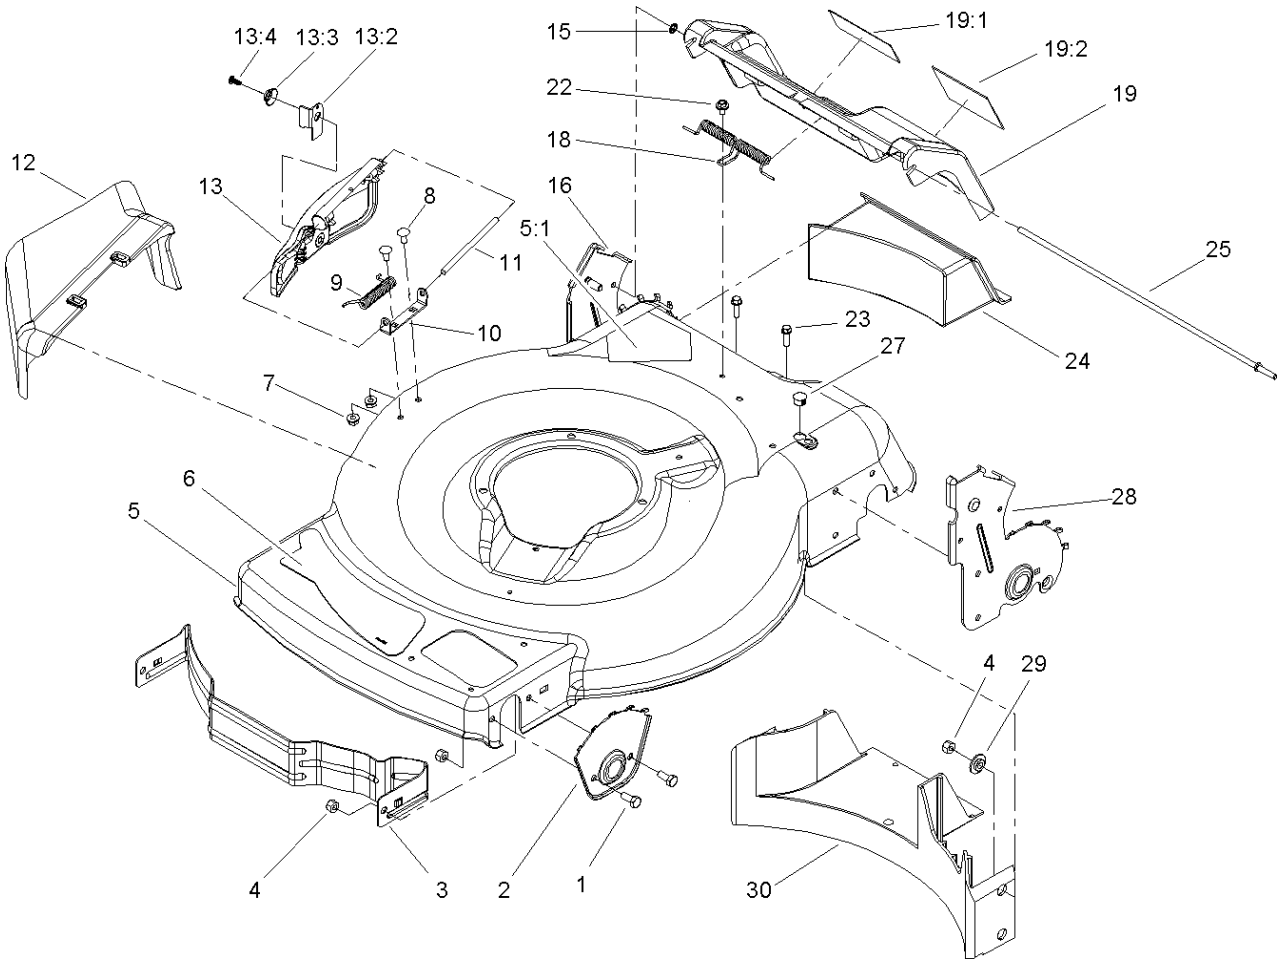

Housing Assembly

Ref	Part No.	Qty.	Description
1	322-3	4	Screw-HH
2	105-1808-03	2	Plate-Hoc, Front
3	104-8694-03	1	Baffle-Front
4	3296-29	8	Nut-Lock, NI
5	104-7916	1	Housing
5:1	94-8072	1	Decal-Danger, Cut Finger
6	105-1297	1	Decal-Deck
7	32128-32	2	Nut-HHF
8	3229-11	2	Screw-CARR
9	99-5293	1	Spring-Torsion
10	99-5292	1	Bracket-Cover
11	99-5291	1	Rod-Cover
12	105-3028	1	Chute-Side Discharge
13	106-8376	1	Discharge Door ASM
13:2	107-0795	1	Latch-Door
13:3	107-7456	1	Cap-Door
13:4	107-7461	1	Screw-Plastite
15	32112-6	1	Pushnut
16	107-0790	1	RH Rear HOC Plate ASM
18	105-3032	1	Spring-Door, Rear
19	105-1324	1	Door
19:1	104-7909	1	Decal-Warning
19:2	104-7908	1	Decal-Warning
22	46-6810	1	Screw And Washer ASM

Ref	Part No.	Qty.	Description
23	46-8091	2	Screw-HWH
24	105-1842	1	Plug-Discharge, Rear
25	105-1827	1	Rod-Pivot, Rear Door
27	104-9369	1	Plug-Dome
28	107-0783	1	LH Rear HOC Plate ASM
29	105-3006	4	Washer-Stepped
30	105-1834	1	Baffle-Rear