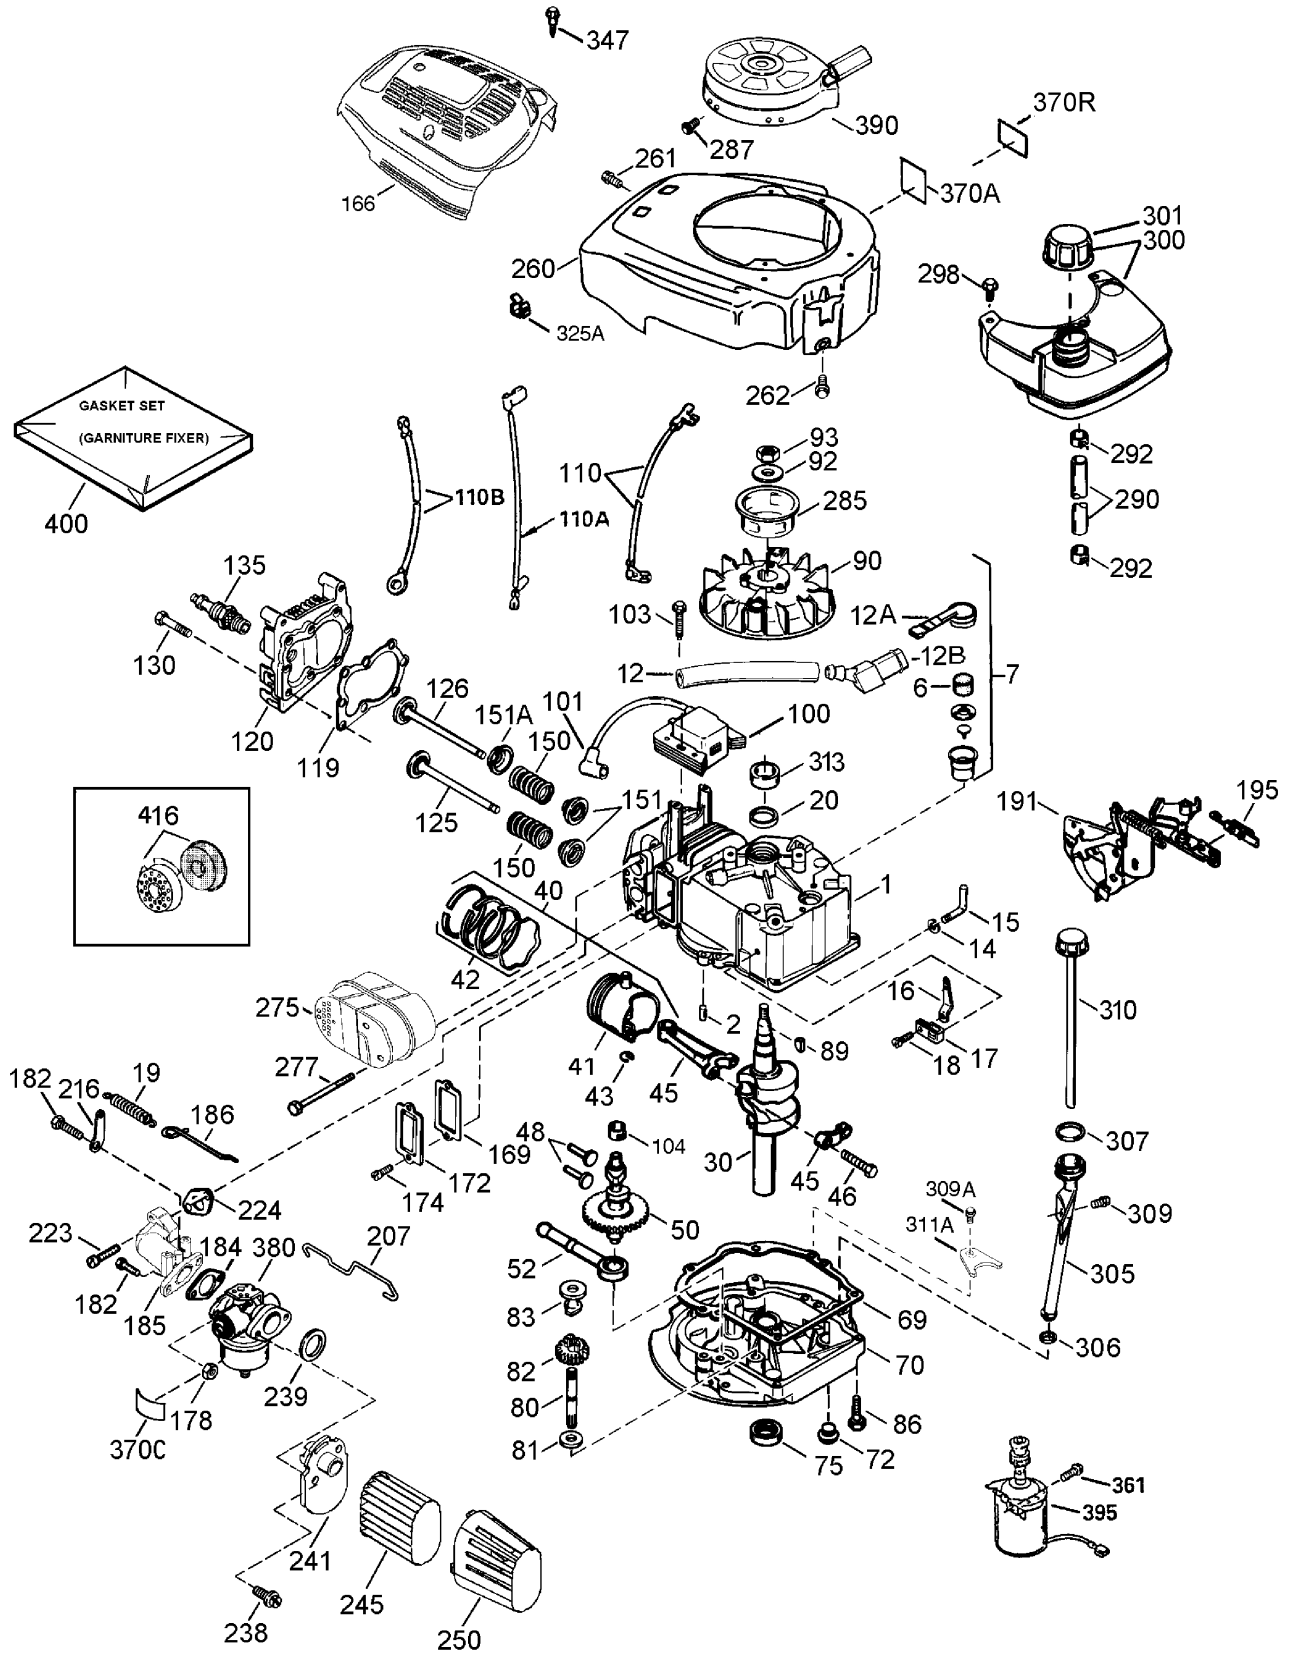

Engine Assembly No. 2

Tecumseh No. LEV120-362004A