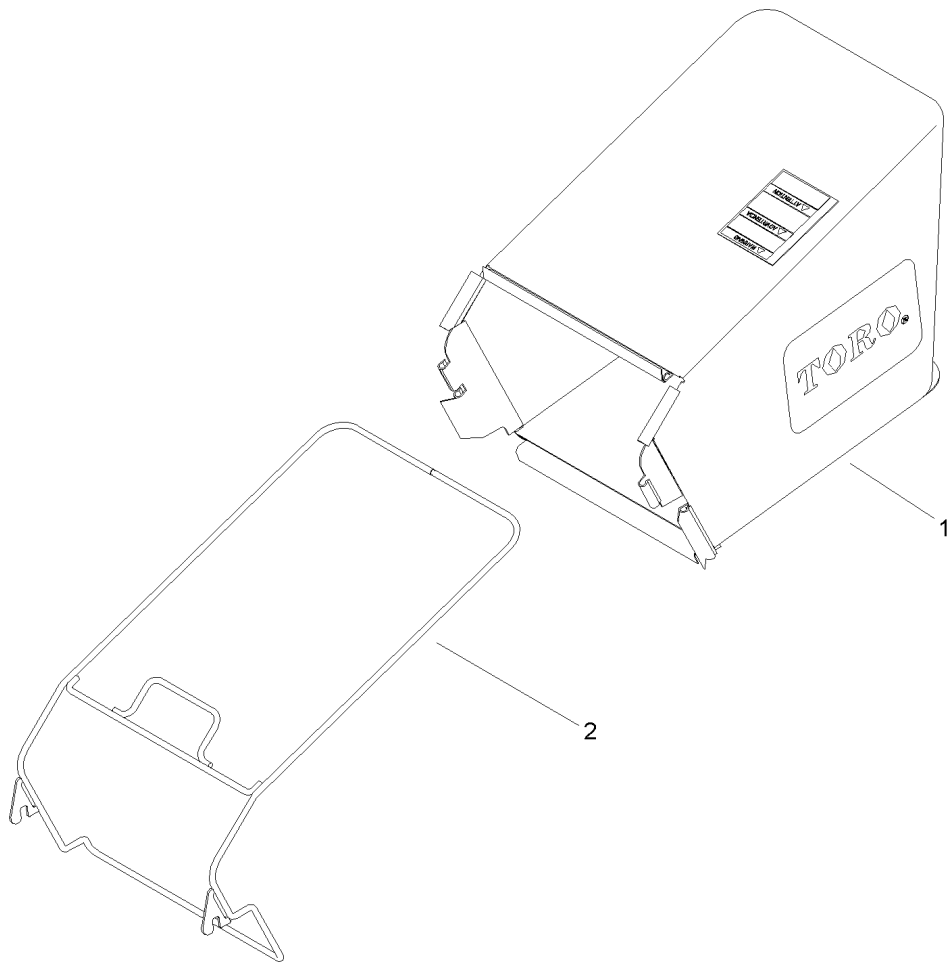

Grass Bag Assembly

Ref	Part No.	Qty.	Description
1	105-3011	1	Grass Bag ASM
2	105-6831-03	1	Brace-Bag Frame ASM