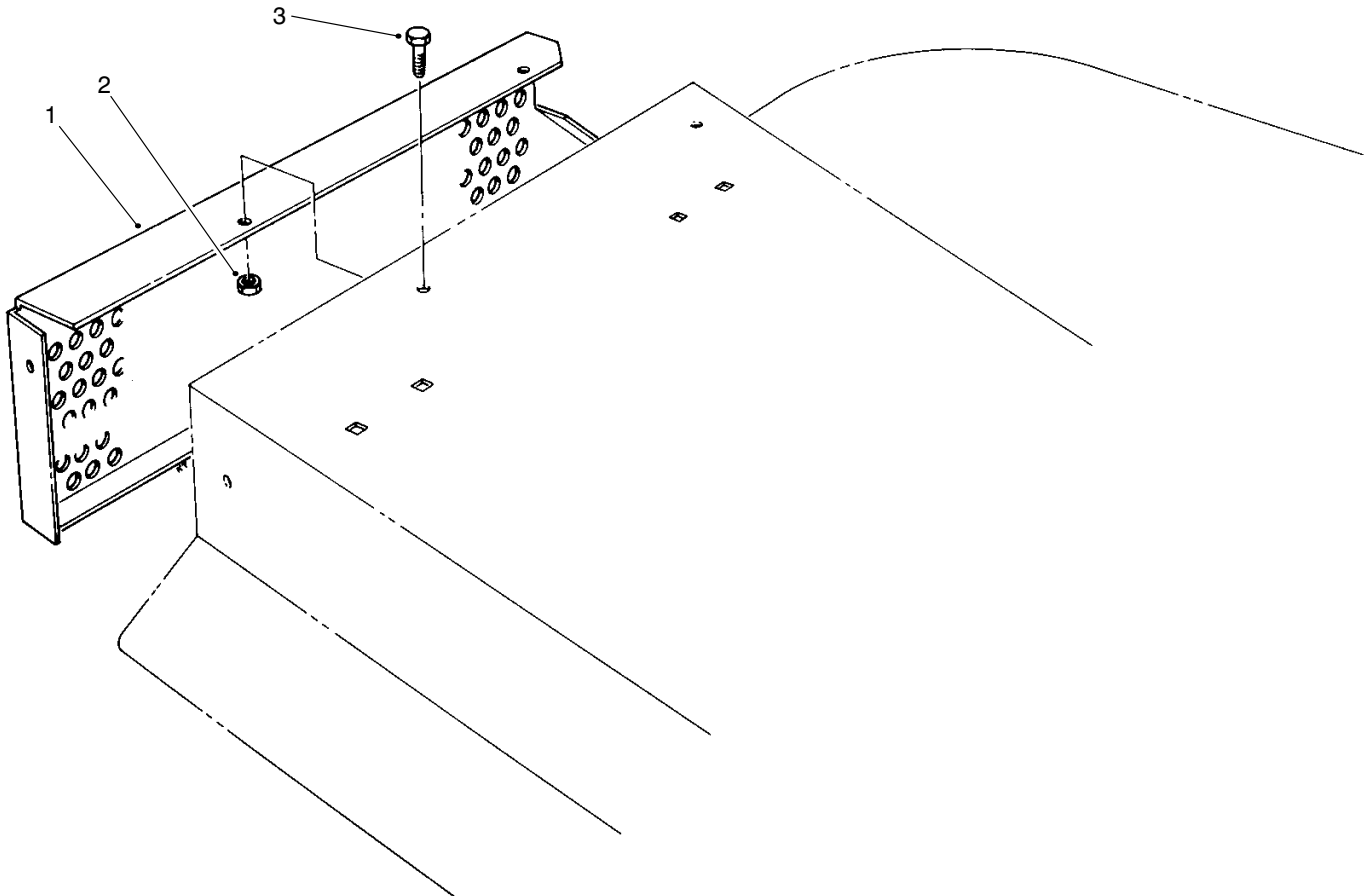

PART NO. 57-0700	PARTS CATALOG
DISCHARGE PLATE KIT (For Groundsmaster Cutting Units Models 30575 & 30562)	

T-2045

DISCHARGE SCREEN ASSEMBLY

Ref. No.	Part No.	Description	No. Used
1	57-0710	Plate - Mulcher	1
2	32128-25	Nut - Lock	4

Ref. No.	Part No.	Description	No. Used
3	322-3	Screw - Cap Hex. Hd.	4

TPS