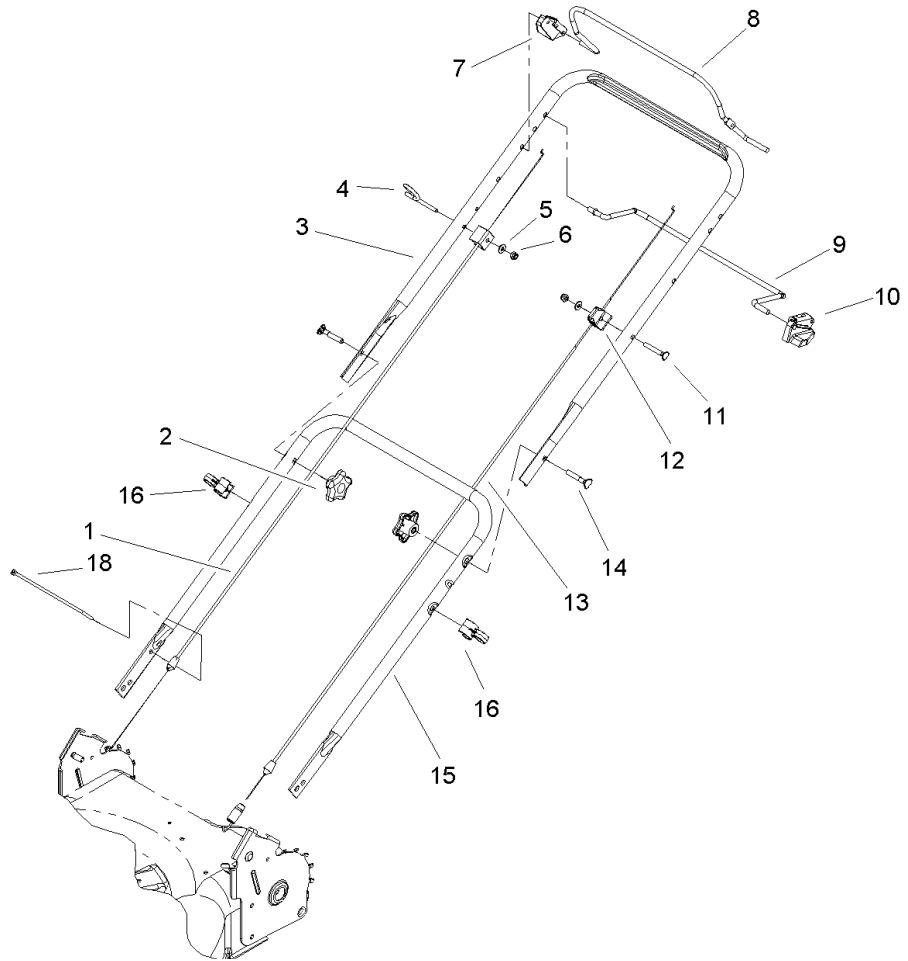

Bail and Handle Assembly

Ref	Part No.	Qty.	Description
1	104-8677	1	Cable-Brake
2	106-4161	2	Knob-Handle
3	104-8680-05	1	Handle-Upper
4	106-8330	1	Guide-Rope
5	3256-1	2	Washer-Flat
6	3296-73	2	Nut-Lock, NI
7	107-0757	1	Stop-Pivot
8	105-6800-03	1	Bail-Brake
9	105-1837-03	1	Bail-Control
10	104-8682	1	Stop-Pivot
11	95-4453	1	Screw
12	92-7729	1	Anchor-Cable, Upper
13	105-1845	1	Cable-Traction
14	92-2260	2	Screw-Handle
15	107-0784-05	1	Handle-Lower
16	106-6805	2	Guide-Cable
18	614249	1	Strap-Tie