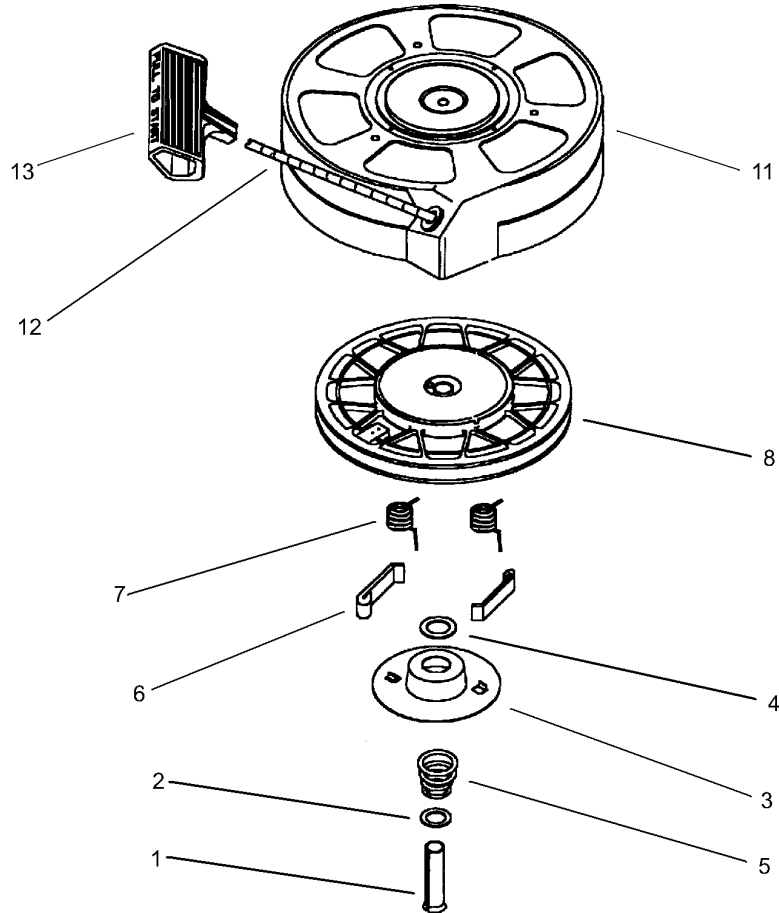

Recoil Starter Assembly No. 590702 (Optional) Tecumseh Lv195ea-362003b

Ref	Part No.	Qty.	Description				
⑩0	590702	1	Recoil Starter				
⑩1	590599A	1	Spring Pin (Incl. 4)				
⑩2	590600	1	Washer				
⑩3	590696	1	Retainer				
⑩4	590601	1	Washer				
⑩5	590697	1	Brake Spring				
⑩6	590698	2	Starter Dog				
⑩7	590699	2	Dog Spring				
⑩8	590700	1	Pulley & Rewind Spring ASM				
⑩11	590703A	1	Starter Housing Ass'y. (40 Degree Grommet)				
⑩12	590535	1	Starter Rope (98in. X 9/64in.dia.)				
⑩13	590701	1	Starter Handle