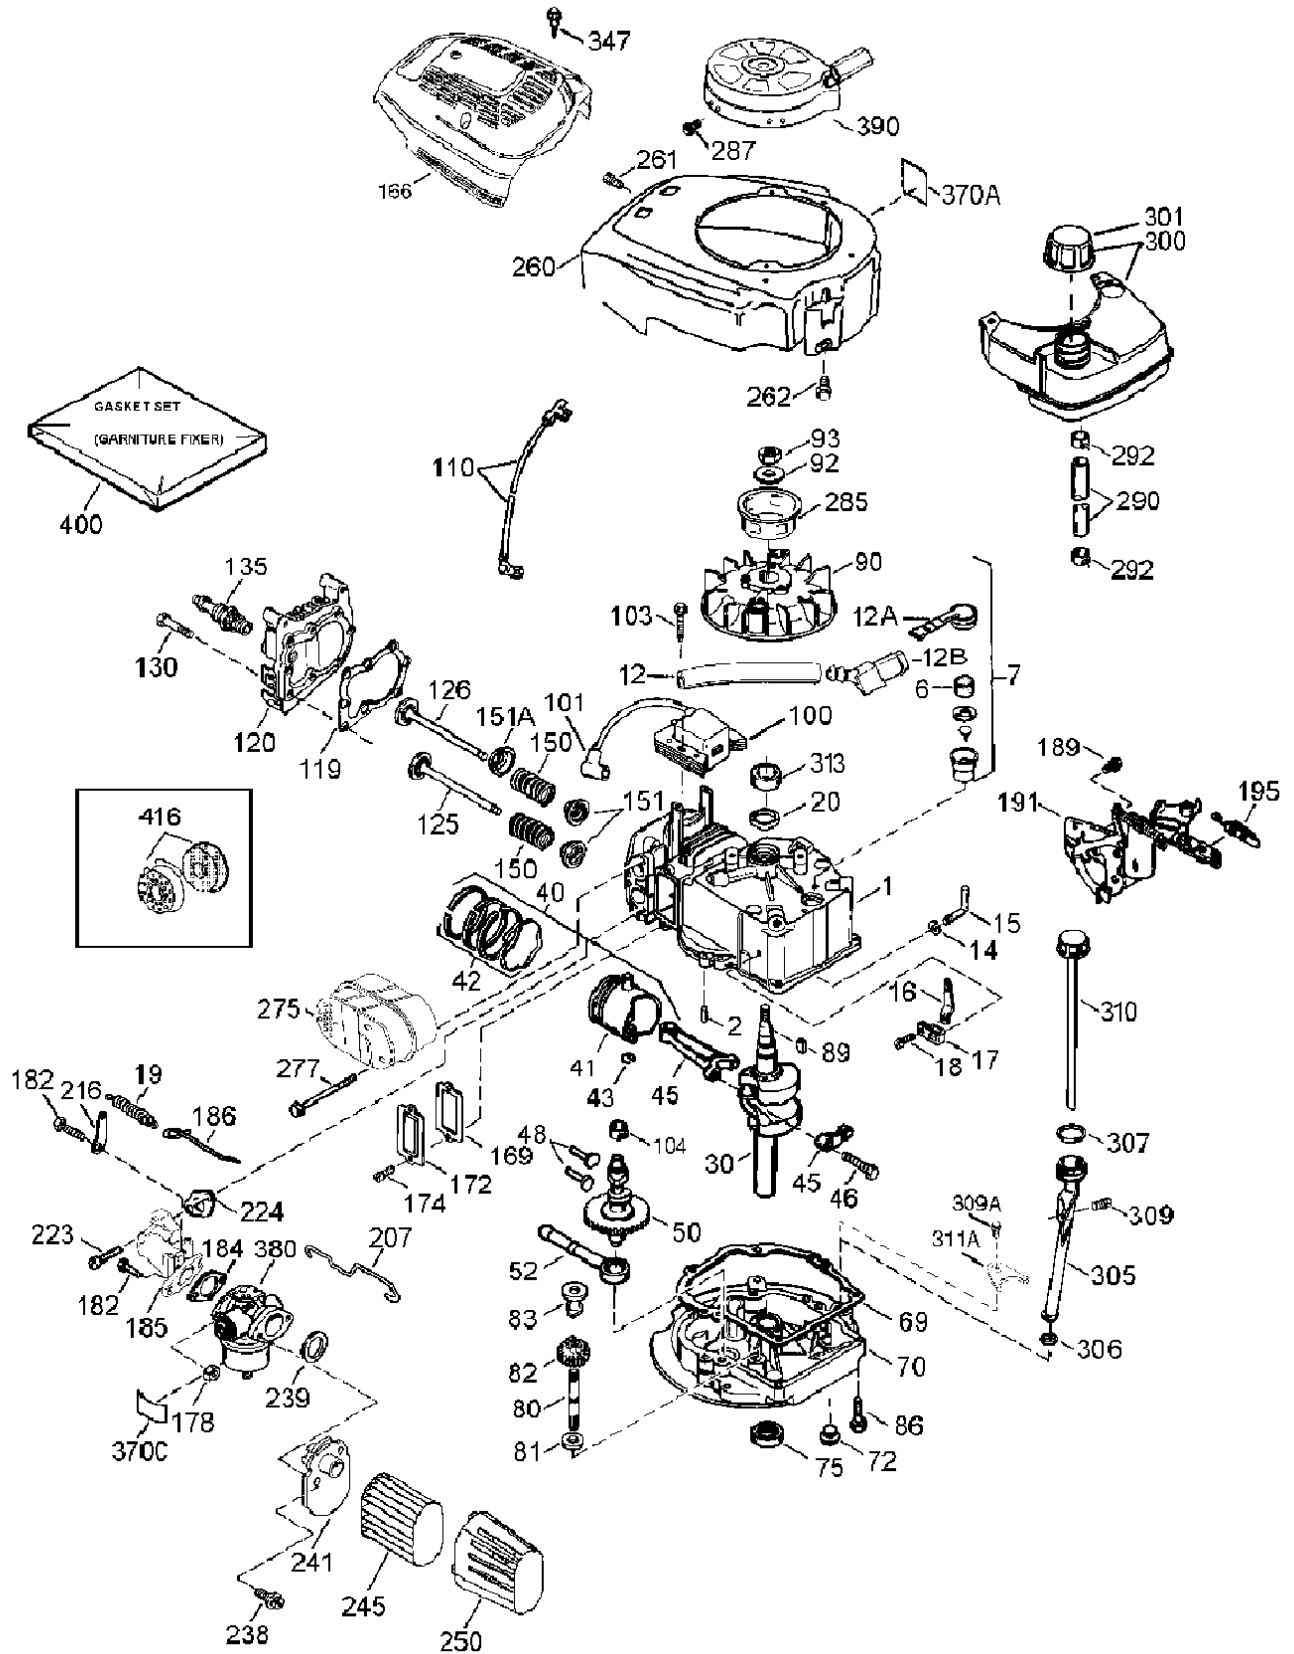

Engine Assembly

Tecumseh Lv195ea-362003b

Ref	Part No.	Qty.	Description
①1	37465	1	Cylinder (Incl. 2, 20 & 150)
②2	26727	2	Dowel Pin
⑥6	33734	1	Breather Element
⑦7	36557	1	Breather ASM (Incl. Ref. #6 And 12a)
⑫12	36775	1	Tube-Breather
⑫12A	36558	1	Breather Cover And Tube (Incl. Ref. #12b)
⑫12B	36694	1	Breather Tube Elbow
⑭14	28277	1	Washer
⑮15	30589	1	Governor Rod (Incl. Ref. #14)
⑯16	34839A	1	Governor Lever
⑰17	31335	1	Governor Lever Clamp
⑱18	651018	1	Screw, T-15, 8-32 X 19/64in.
⑲19	36281	1	Extension Spring
⑳20	32600	1	Oil Seal
㉑30	37692	1	Crankshaft
㉒40	40027	1	Piston, Pin & Ring Set (Std.)
㉓41	40042	1	Piston And Pin ASM (Std.) (Incl. Ref. # 43)
㉔42	40006	1	Ring Set (Std.)
㉕43	20381	2	Piston Pin Retaining Ring
㉖45	36777	1	Connecting Rod ASM (Incl. Ref. #46)
㉗46	32610A	2	Connecting Rod Bolt
㉘48	27241	2	Valve Lifter
㉙50	37460	1	Camshaft (Exhaust Mcr) (Incl. Ref. #104)
㉚52	29914	1	Oil Pump ASM
㉛*69	37609	1	Mounting Flange Gasket P
㉜70	37608	1	Flange-Mounting (Incl. Ref. #72-83,306,309a & 311a)
㉝72	37614	1	Oil Drain Plug
㉞75	27897	1	Oil Seal
㉟80	30574A	1	Governor Shaft
㊱81	30590A	1	Washer
㊲82	30591	1	Governor Gear ASM (Incl. Ref. #81)
㊳83	30588A	1	Governor Spool
㊴86	650488	6	Screw, 1/4-20 X 1-1/4in.
㊵89	611004	1	Key-Flywheel
㊶90	611112	1	Flywheel
㊷92	650815	1	Belleville Washer
㊸93	650816	1	Flywheel Nut
㊹100	34443C	1	Solid State Ignition
㊺101	610118	1	Spark Plug Cover
㊻103	651007	2	Screw, T-15, 10-24 X 15/16in.
㊼104	37480	1	Cam Bushing
㊽110	37047	1	Ground Wire 1
㊾*119	36787	1	Gasket-Cylinder Head
㊿120	36825	1	Head-Cylinder
125	36780	1	Valve-Exhaust (1/32in Os) (Incl. 151)

Ref	Part No.	Qty.	Description
125	37288	1	Valve-Exhaust (Std.) (Incl. Ref. #151)
126	37289	1	Valve-Intake (Std.) (Incl. Ref. #151 And 151a)
130	6021A	8	Screw, 5/16-18 X 1-7/16in.
135	35395	1	Resistor Spark Plug
150	31672	2	Valve Spring
151	31673	2	Valve Spring Cap
151A	40017	1	Intake Valve Seal
166	37694	1	Shroud-Engine
*169	36783	1	Valve Cover Gasket
172	36784	1	Valve Cover
174	30200	2	Screw, 10-24 X 9/16in.
178	29752	2	Nut & Lock Washer,
182	6201	2	Screw, 1/4-28 X 7/8in.
*184	26756	1	Carburetor To Intake Pipe Gasket
185	37466	1	Intake Pipe
186	32653	1	Governor Link
189	650839	2	Screw, 1/4-20 X 3/8in.
191	36559A	1	Bracket-S.e. Brake (Incl. Ref. #195)
195	610973	1	Terminal
207	34336A	1	Throttle Link
216	33086	1	R.p.m. Adjusting Lever
223	650451	2	Screw, 1/4-20 X 1in.
*224	36786	1	Intake Pipe Gasket
238	650932	2	Screw, 10-32 X 49/64in.
*239	34338	1	Air Cleaner Gasket
241	36919	1	Air Cleaner Collar
245	36905	1	Air Cleaner Filter
250	37122	1	Air Cleaner Cover
260	37696A	1	Blower Housing
261	30200	2	Screw, 10-24 X 9/16in.
262	650831	2	Screw, 1/4-20 X 1/2"
275	37498	1	Muffler
277	650988	2	Screw, 1/4-20 X 2-9/32in.
285	35000A	1	Starter Cup
287	650926	2	Screw, 8-32 X 21/64in.
290	29774	1	Fuel Line
292	26460	2	Fuel Line Clamp
300	35586A	1	Fuel Tank (Incl. Ref. #292 And 301)
301	36246	1	Cap-Fuel
305	35647	1	Oil Fill Tube
*306	37610	1	O"-ring
307	35499	1	O"-ring
309	650562	1	Screw, 10-32 X 1/2in.
309A	650783	1	Screw, 10-24 X 3/4in.
310	35648	1	Dipstick
311A	37611	1	Hold Down Bracket
313	34080	1	Spacer
347	650898A	1	Screw, 10-32 X 27/32in.

Engine Assembly

Tecumseh Lv195ea-362003b (continued)