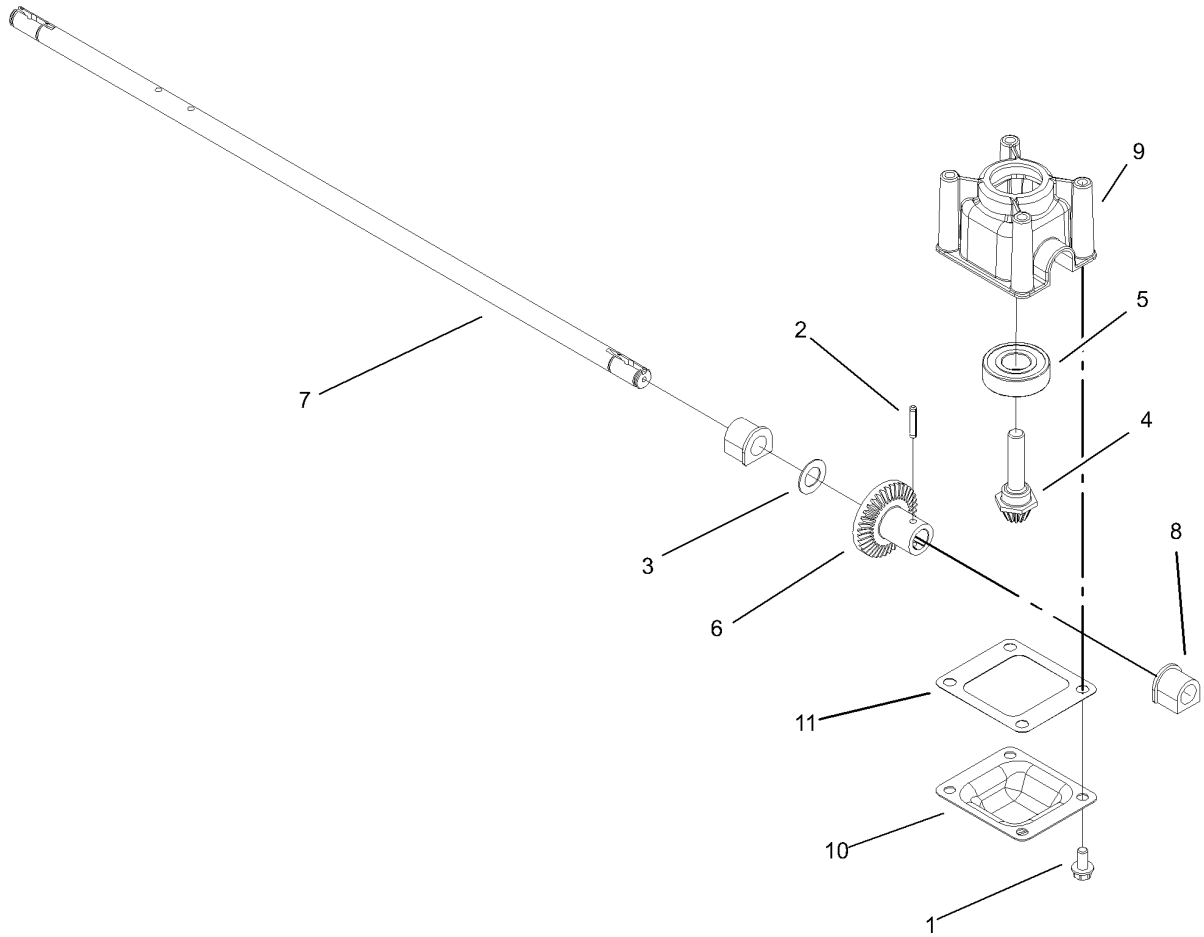

Transmission Assembly No. 106-3955

Ref	Part No.	Qty.	Description
1	32144-4	4	Screw-HWH
2	105-6817	1	Pin-Groove
3	36-4780	1	Washer
4	92-5790	1	Pinion
5	100-1048	1	Bearing-Ball
6	104-8671	1	Gear-Bevel, 37t
7	106-3957	1	Shaft-Output
8	104-8673	2	Bushing-Shaft, Output
9	104-8674	1	Gearcase-Upper
10	104-8675-03	1	Cover-Gearcase
11	105-6839	1	Gasket-Gearcase