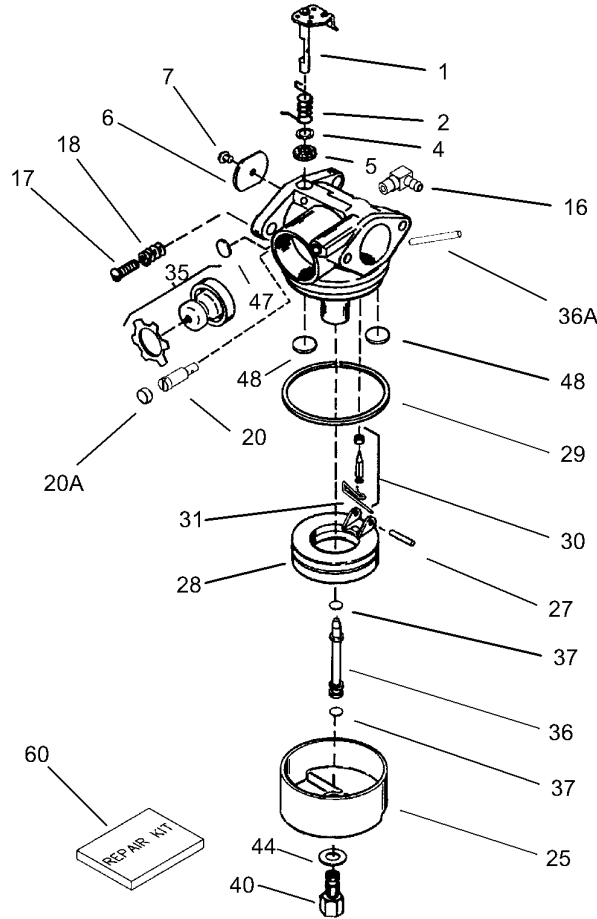

Carburetor Assembly No. 640303 Tecumseh Lv195ea-362003B

Ref	Part No.	Qty.	Description
①0	640303	1	Carburetor (Incl. Ref. #184 Of Engine Parts List)
①1	631615	1	Throttle Shaft & Lever ASM
①2	631767	1	Throttle Return Spring
②①4	631184	1	Dust Seal Washer P
②①5	631183	1	Dust Seal (Throttle) P
①6	640070	1	Throttle Shutter
②①7	650506	1	Shutter Screw P
①16	631807	1	Fuel Fitting
①17	651025	1	Throttle Crack Screw/idle Speed Screw
①18	630766	1	Tension Spring
①20	640018	1	Screw-Idle Restrictor
②①20A	640200	1	Idle Restrictor Screw Cap (Black)
①25	631867	1	Float Bowl
②①27	631024	1	Float Shaft P
①28	632802	1	Float (Plastic)
②①29	631028	1	Float Bowl "o" Ring 1 P
②①30	632807	1	Inlet Needle, Seat, And Clip Asm(Incl. Ref. #31)
②①31	631022	1	Spring Clip
①35	640259	1	Primer Bulb/retainer Ring
①36	640019	1	Tube-Main Nozzle
①36A	632766	1	Carburetor Tube
②①37	632547	2	"o" Ring, Main Nozzle Tube

Ref	Part No.	Qty.	Description
①40	640087	1	Nut-High Speed Bowl
②①44	27110A	1	Bowl Nut Washer P
②①47	630748	1	Welch Plug, Idle Mixture Well
②①48	631027	2	Welch Plug, Atmospheric Vent
①60	632809	1	Repair Kit