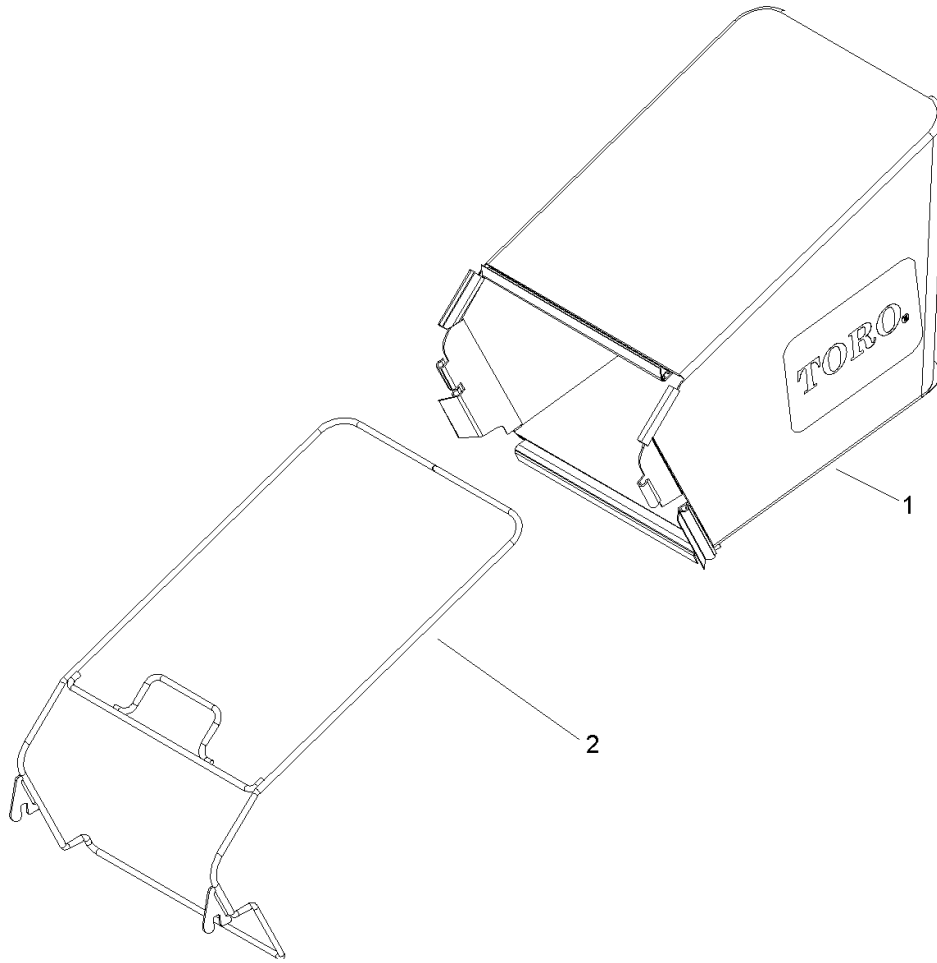

Rear Bag Assembly

Ref	Part No.	Qty.	Description
1	107-3779	1	Grass Bag ASM
2	105-6831-03	1	Bag Frame ASM