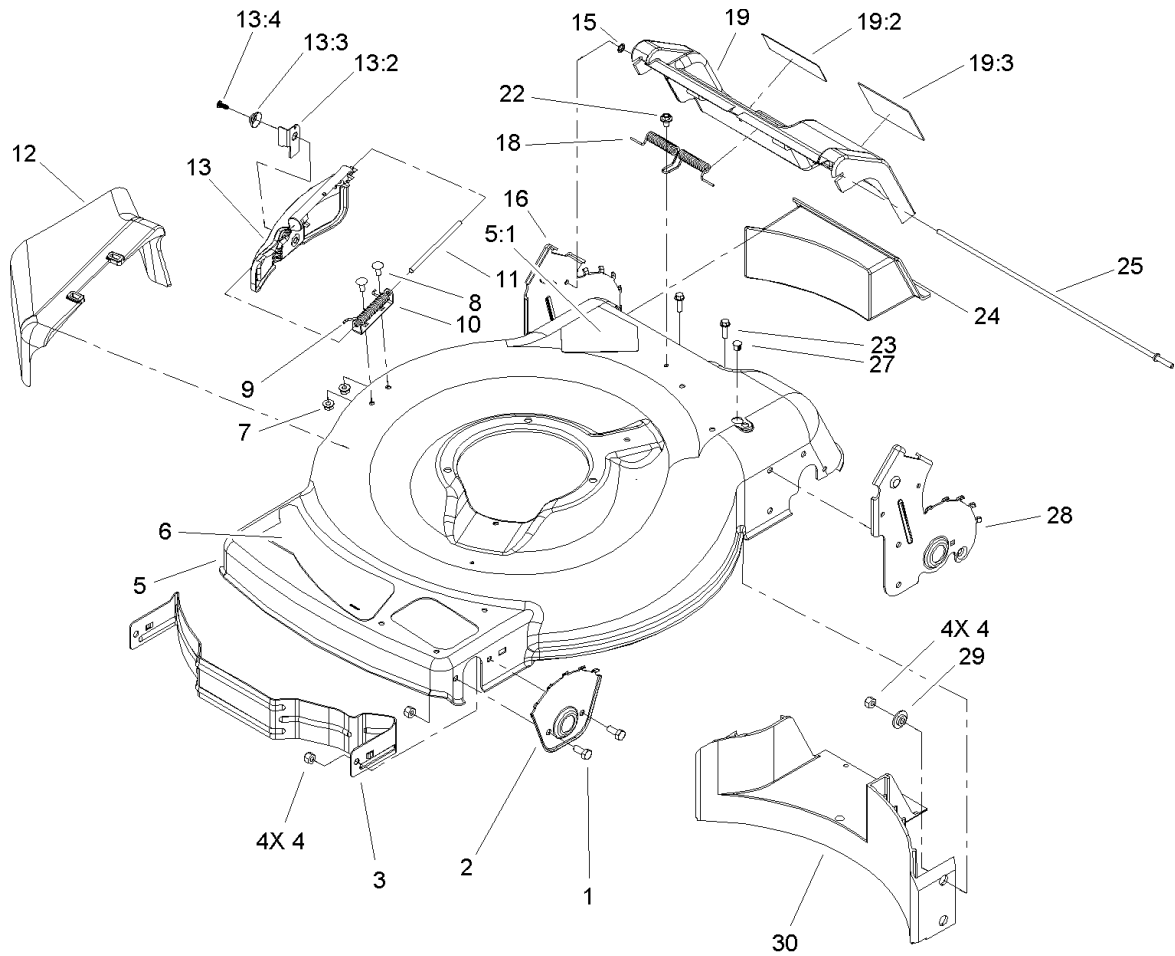

Deck, Side Chute and Rear Door Assembly

Ref	Part No.	Qty.	Description
1	322-3	4	Screw-HH
2	105-1808-03	2	Plate-Hoc, Front
3	104-8694-03	1	Baffle-Front
4	3296-29	8	Nut-Lock, NI
5	104-7916	1	Housing
5:1	94-8072	1	Decal-Danger, Cut Finger
6	105-1296	1	Decal-Deck
7	32128-32	2	Nut-HHF
8	3229-11	2	Screw-CARR
9	99-5293	1	Spring-Torsion
10	99-5292	1	Bracket-Cover
11	99-5291	1	Rod-Cover
12	105-3028	1	Chute-Discharge, Side
13	106-8376	1	Discharge Door ASM
13:2	107-0795	1	Latch-Door
13:3	107-7456	1	Cap-Door
13:4	107-7461	1	Screw-Plastite
15	32112-6	1	Nut-Push
16	107-0790	1	RH Rear HOC Plate ASM
18	105-3032	1	Spring-Door, Rear
19	105-1324	1	Door
19:2	104-7909	1	Decal-Warning
19:3	104-7908	1	Decal-Warning
22	46-6810	1	Screw And Washer ASM

Ref	Part No.	Qty.	Description
23	46-8091	2	Screw-HWH
24	105-1842	1	Plug-Discharge, Rear
25	105-1827	1	Rod-Pivot, Rear Door
27	104-9369	1	Plug-Dome
28	107-0783	1	LH Rear HOC Plate ASM
29	105-3006	4	Washer-Stepped
30	105-3047	1	Baffle-Rear