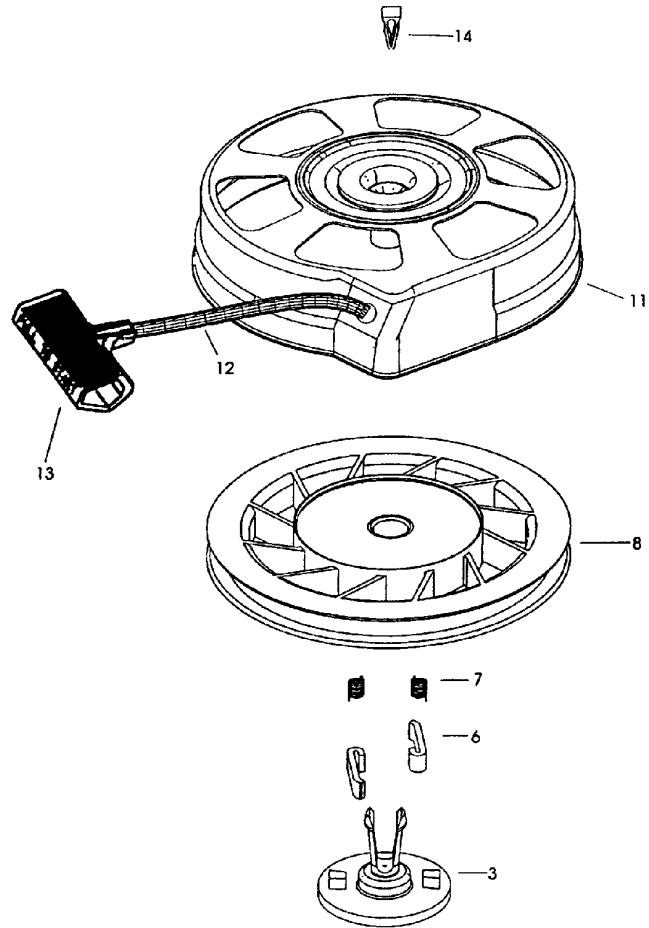

Recoil Starter Assembly No. 590739 Tecumseh No. Lv195ea-362003b

Ref	Part No.	Qty.	Description				
0	590739	1	Rewind Starter				
3	590740	1	Retainer				
6	590616	2	Starter Dog				
7	590617	2	Dog Spring				
8	590618A	1	Pulley & Rewind Spring ASM				
11	590638A	1	Starter Housing ASM (40 Degree Grommet)				
12	590535	1	Starter Rope (98in. X 9/64in.dia.)				
13	590701	1	Starter Handle				
14	590760	1	Spring Clip