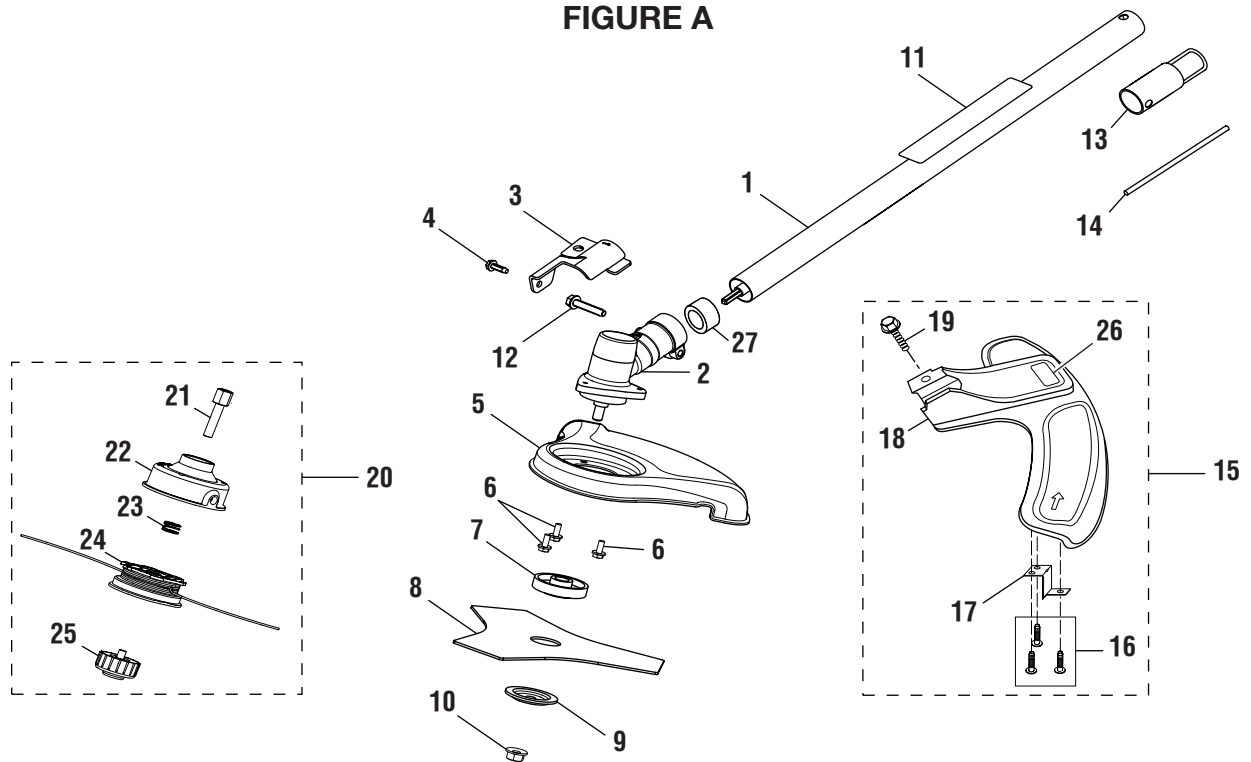

Each identified part in an illustration has a reference number. The reference number for a part also appears in the list, along with other information about the part.

Understanding Figure Numbers

This catalog uses two special reference number formats, one to indicate parts in a service assembly and another to indicate a Figure Number.

Figure Numbers are represented as a Sub-Assembly which follow the exploded views.

Sub-Assemblies can be ordered as an Assembly or you may order any part individually.

TORO BRUSHCUTTER - MODEL NUMBER 51992

FIGURE A

KEY NO.	PART NUMBER	DESCRIPTION	QTY.
1	000998233	STRAIGHT SHAFT ASSEMBLY	1
2	308053001	GEAR CASE ASSEMBLY	1
3	638125001	GRASS DEFLECTOR CLAMP	1
4	660736001	SCREW (#10-24 X 5/8 in. HEX WASHER HD.)	1
5	638120001	BLADE GUARD.....	1
6	660737001	SCREW (#10-24 X 1/2 in. SEMS SLOTTED HEX HD.)	3
7	678011001	FLANGED WASHER	1
8	940299296	BLADE (TRI-ARC™).....	1
9	638017001	CUPPED WASHER	1
10	678018001	BLADE NUT, LEFT-HANDED THREADS.....	1
11	940657004	WARNING LABEL	1
12	660844003	SCREW	1
13	518019001	HANGER CAP.....	1
14	678020001	HEAD LOCKING TOOL.....	1
15	308467001	GRASS DEFLECTOR ASSEMBLY	1
16	660694001	SCREW	3
17	638020002	LINE CUTTING BLADE.....	1
18	518126001	GRASS DEFLECTOR.....	1
19	660738002	SCREW (#1/4-20 X 1-1/4 in. HEX WASHER HD.)	1
20	308474001	TRIMMER HEAD ASSEMBLY	1
21	678019002	TRIMMER HEAD SHAFT ADAPTOR	1
22	308043001	TRIMMER HEAD.....	1
23	678022001	COMPRESSION SPRING	1
24	308044003	SPOOL WITH LINE (.095)	1
25	308042003	RETAINING CAP, LEFT-HANDED THREAD	1
26	940627020	GRASS DEFLECTOR LABEL.....	1
27	518367001	SPACER.....	1