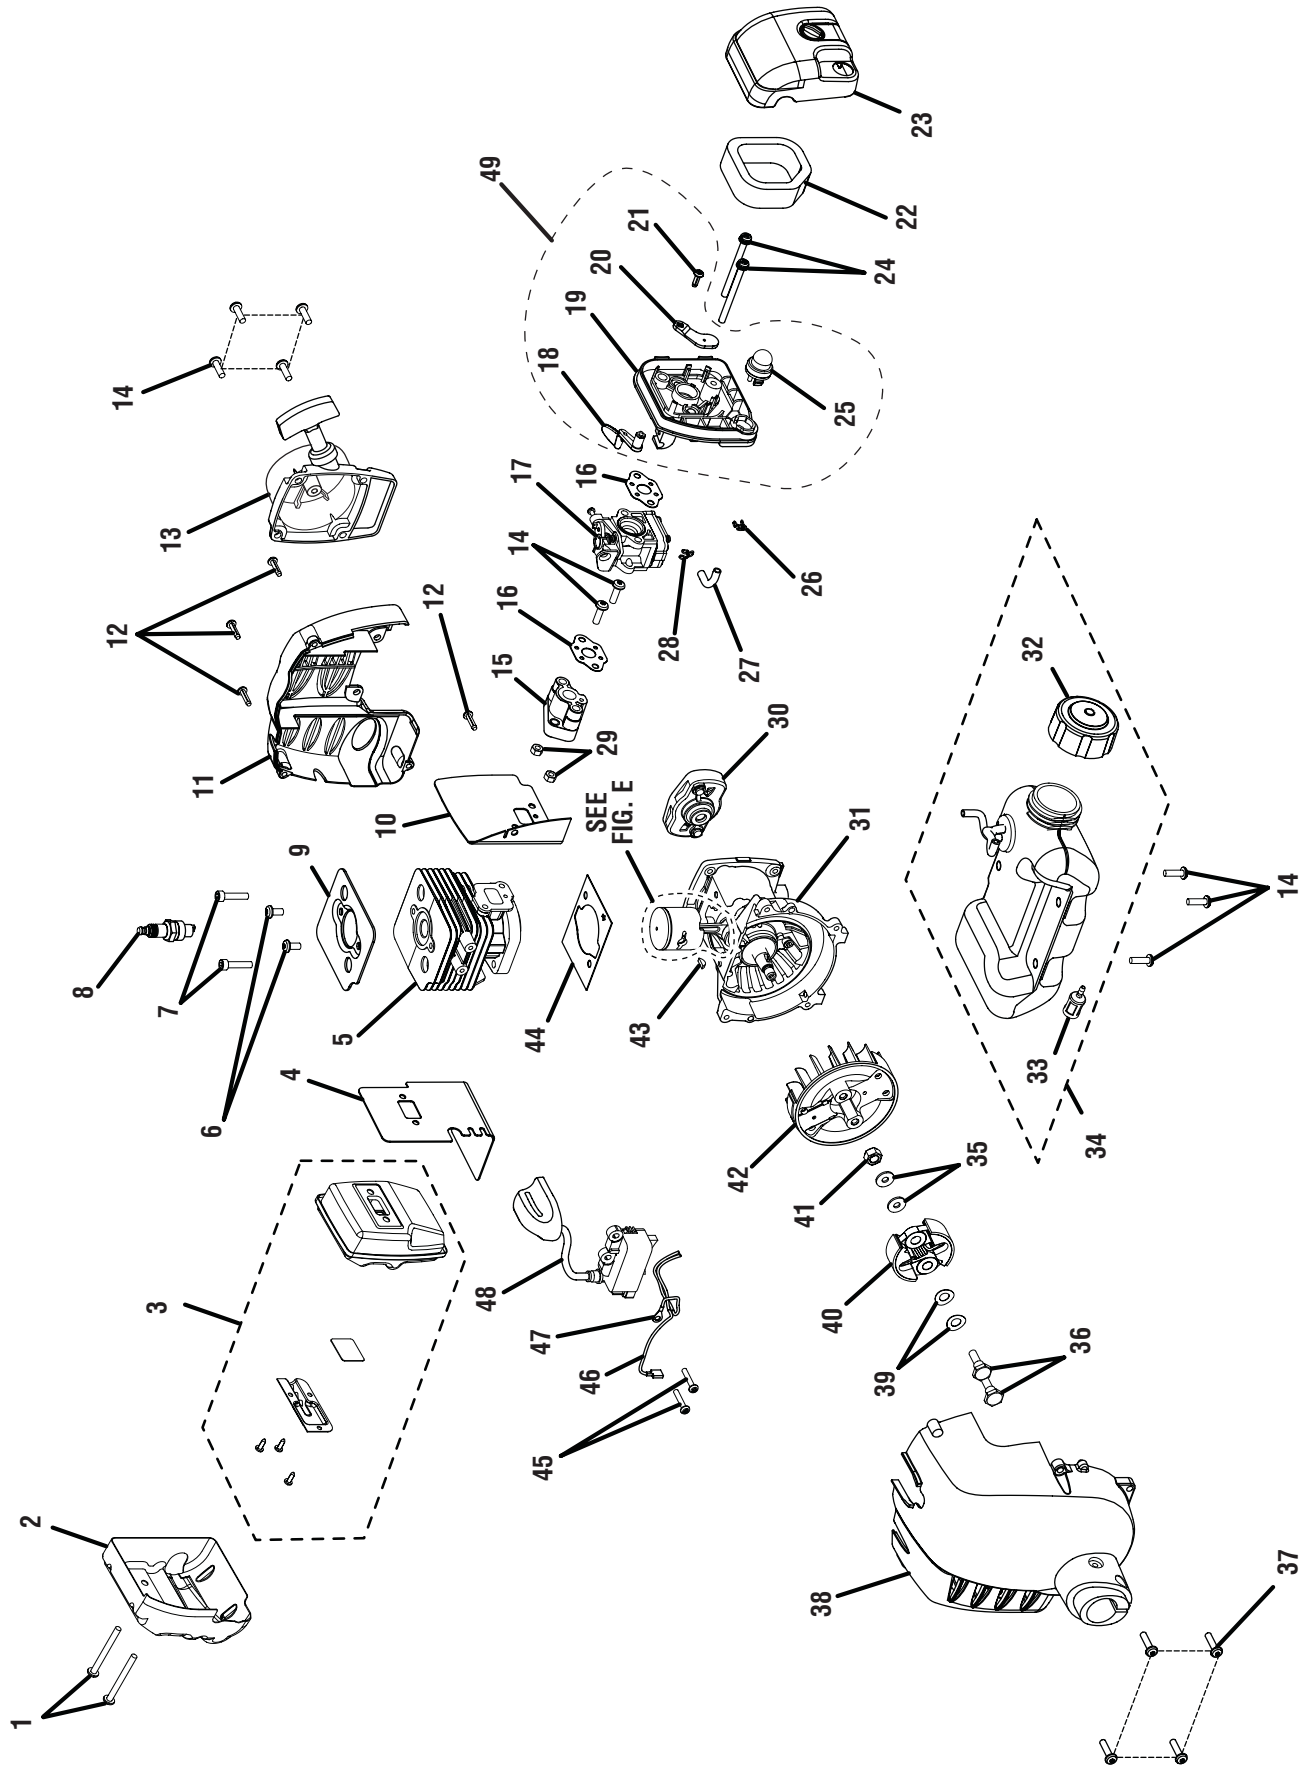

FIGURE C

TORO BRUSHCUTTER – MODEL NUMBER 51992

FIGURE C - PARTS LIST

KEY PART NO. NUMBER	DESCRIPTION	QTY.	KEY PART NO. NUMBER	DESCRIPTION	QTY.	
1	660347001	SCREW (M5 X 50 mm TORX SLOTTED RECESSED PAN HD.) ...	25	300780002	PRIMER ASSEMBLY.....	1
2	638027002	HEAT SHIELD.....	26	690700001	HOSE CLIP	1
3	300748015	MUFFLER ASSEMBLY	27	560880002	FUEL LINE.....	1
4	630002006	MUFFLER GASKET.....	28	690699001	HOSE CLIP	1
5	640570016	CYLINDER	29	690840001	NUT (M5 x .8 mm).....	2
6	660351002	SCREW (M5 X 10 in. TORX RECESSED PAN HD.)	30	308004001	PULLEY ASSEMBLY	1
7	660342001	SCREW (M5 X 22 mm SOCKET HD.).....	31	300749004	CRANKCASE ASSEMBLY.....	1
8	870170001	SPARK PLUG.....	32	300758006	FUEL CAP ASSEMBLY	1
9	630002021	CYLINDER PLATE.....	33	300759003	FUEL FILTER.....	1
10	900711002	INSULATOR GASKET	34	300757002	FUEL TANK ASSEMBLY (INCLUDES KEY NOS. 32 & 33).....	1
11	590470001	ENGINE HOUSING, REAR.....	35	690695001	WASHER.....	2
12	660563001	SCREW (M4 X 16 mm TORX RECESSED PAN HD.).....	36	660353001	CLUTCH SCREW.....	2
13	308430001	STARTER RECOIL ASSEMBLY	37	660344001	SCREW (M5 X 20 mm TORX SLOTTED RECESSED PAN HD.) ...	4
14	660351001	SCREW (M5 X 16 mm Torx SLOTTED RECESSED PAN HD.) ...	38	300754010	FRONT HOUSING ASSEMBLY	1
15	518329001	HEAT DAM INSULATOR	39	690696001	CURVED WASHER	2
16	900711003	CARBURETOR GASKET.....	40	300756001	CLUTCH ASSEMBLY	1
17	308480001	CARBURETOR ASSEMBLY	41	690689001	ROTOR NUT	1
18	590458001	CHOKE LEVER.....	42	640574001	ROTOR.....	1
19	518130001	CARBURETOR PLATE	43	690688001	WOODRUFF KEY (10 mm X 3 mm).....	1
20	590946001	CHOKE PLATE	44	900709001	GASKET	1
21	660345001	SCREW (M4 X 12 mm SLOTTED RECESSED PAN HD.)	45	660349001	SCREW (M4 X 22 mm TORX SLOTTED RECESSED PAN HD.) ...	2
22	560873001	ELEMENT.....	46	290143001	LEAD ASSEMBLY, BLACK.....	1
23	308207003	COVER ASSEMBLY	47	290143002	LEAD ASSEMBLY, RED.....	1
24	660346001	SCREW (M5 X 60 mm, SLOTTED RECESSED PAN HD. MACHINE)...	48	290178004	COIL BOOT ASSEMBLY (INCLUDES KEY NOS. 48 & 49).....	1
			49	308478001	FILTER HOUSING ASSEMBLY	1

To locate a source for replacement parts,
contact us toll free at 1-866-574-9242 (US) or 1-866-574-9243 (Canada).