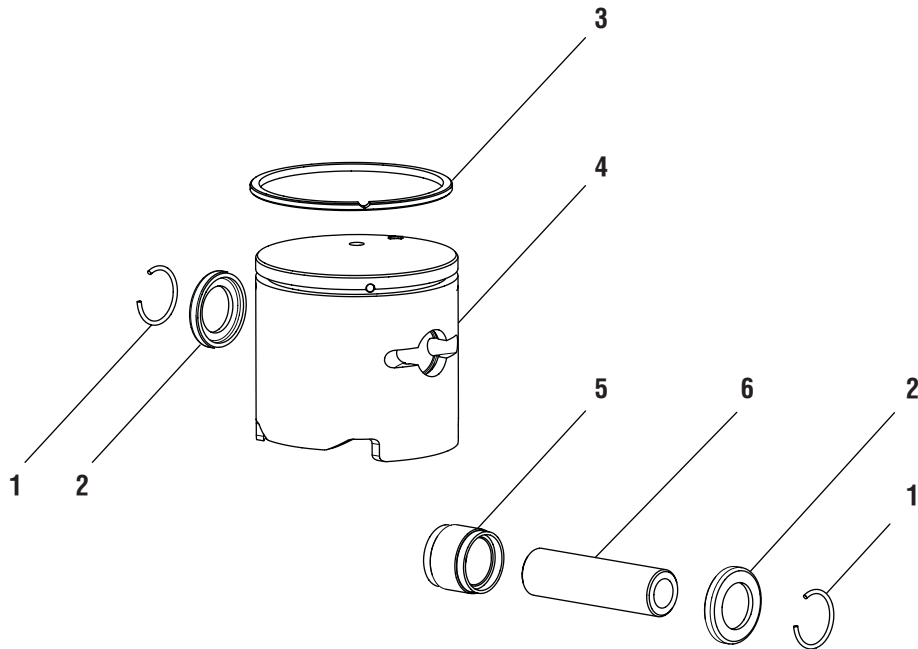

FIGURE D

KEY NO.	PART NUMBER	DESCRIPTION	QTY.
1	690691001	WRIST PIN CLIP RING	2
2	690687001	WASHER	2
3	690161002	PISTON RING.....	1
4	640920002	PISTON.....	1
5	690686002	NEEDLE BEARING (ID 8 X 8.8).....	1
6	620301001	WRIST PIN.....	1

To locate a source for replacement parts,
contact us toll free at 1-866-574-9242 (US) or 1-866-574-9243 (Canada).