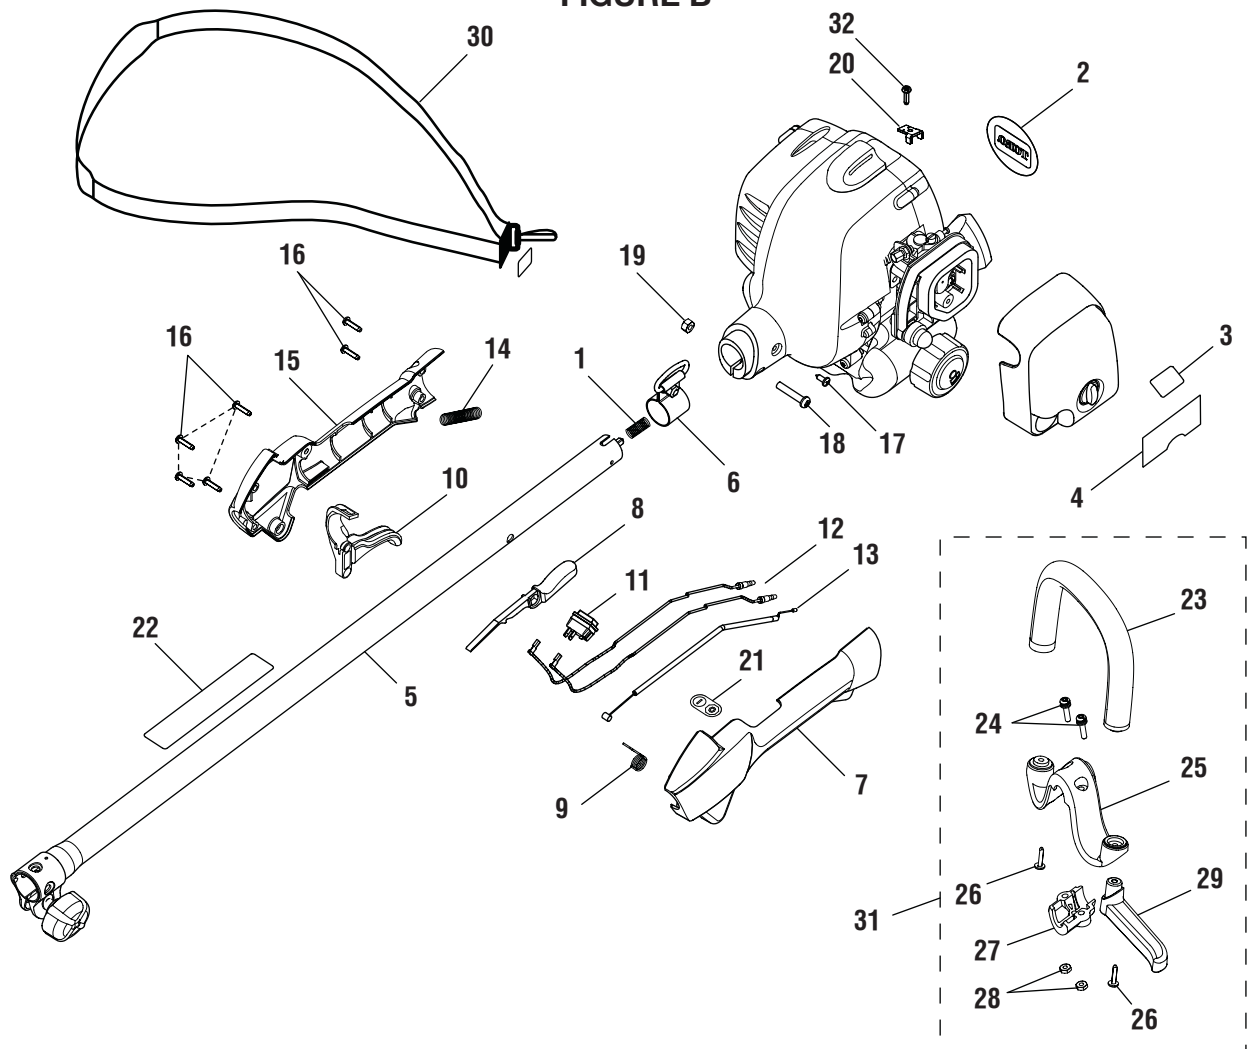

TORO BRUSHCUTTER – MODEL NUMBER 51992

FIGURE B

KEY PART NO. NUMBER	DESCRIPTION	QTY.
1 690140011	COMPRESSION SPRING.....	1
2 950060008	LOGO PLATE.....	1
3 950060009	UPPER START LABEL.....	1
4 950065001	LOWER START LABEL.....	1
5 308159009	UPPER SHAFT ASSEMBLY	1
6 308224001	HANGER BRACKET.....	1
7 518122001	REAR HANDLE SUPPORT.....	1
8 578124001	LOCK-OFF BUTTON.....	1
9 690694002	TRIGGER SPRING	1
10 518124001	TRIGGER.....	1
11 760394001	SWITCH WITH DUST SHIELD ..	1
12 770670001	LEAD	2
13 308225001	CABLE, THROTTLE.....	1
14 518036004	CORRUGATED TUBE.....	1
15 518123001	REAR HANDLE COVER	1
16 660563002	SCREW (M4 X 16 mm).....	7
17 660669001	SCREW (#8-16 X 1/2 in. TRI-LOBULAR).....	1

KEY PART NO. NUMBER	DESCRIPTION	QTY.
18 660697001	SCREW (M6 X 1-30 mm).....	1
19 678029002	HEX NUT	1
20 638133001	THROTTLE CABLE CLAMP	1
21 940627017	ON/OFF LABEL.....	1
22 940657004	WARNING LABEL	1
23 000998217	ASSIST HANDLE W/GRIP.....	1
24 660653001	SCREW (#12-24 X 1 in. SEMS) .2	
25 518038001	M CLAMP	1
26 660637001	SLOTTED TORX SCREW	2
27 518020001	CLAMP.....	1
28 678106001	HEX NUT (12-24).....	2
29 518039001	BARRIER BAR.....	1
30 308047001	HARNES ASM. W/LABEL	1
31 308056002	ASSIST HANDLE W/BARRIER..	1
32 660734001	SCREW (M4 X 16 mm).....	1
983000854	OPERATOR'S MANUAL	
983000854R	REPAIR SHEET	

To locate a source for replacement parts, contact us toll free at 1-866-574-9242 (US) or 1-866-574-9243 (Canada).