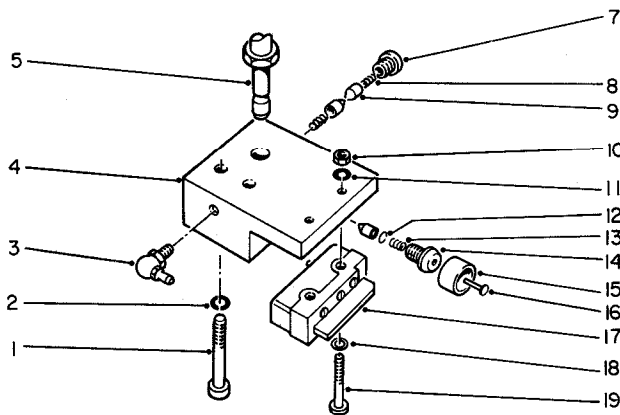

**PART NO. 68-7980**      **PARTS CATALOG**

---

**MOW VALVE DETENT KIT  
REELMASTER 450-D**

T-0493-89

**VALVE DETENT ASSEMBLY**

Ref. No.	Part No.	Description	No. Used
1	63-4830	Screw - Machine	2
2	3253-3	Lockwasher	2
3	302-33	Fitting - 90 Deg.	1
4	63-4820	Block - Detent	1
5	63-4840	Spool - Extension	1
6	66-5450	Wiring Harness	1
7	59-8060	Plug - Detent	1
8	59-8050	Spring - Detent	2
9	59-8150	Pawl - Detent	3
10	66-5440	Nut	2

Ref. No.	Part No.	Description	No. Used
11	3253-19	Lockwasher	2
12	63-4860	Circlip	1
13	63-4510	Spring	1
14	59-8230	Plug	1
15	66-5420	Sleeve	1
16	63-4850	Plunger	1
17	60-4550	Switch - Micro	1
18	3256-13	Washer - Flat	2
19	66-5430	Screw - Machine	2