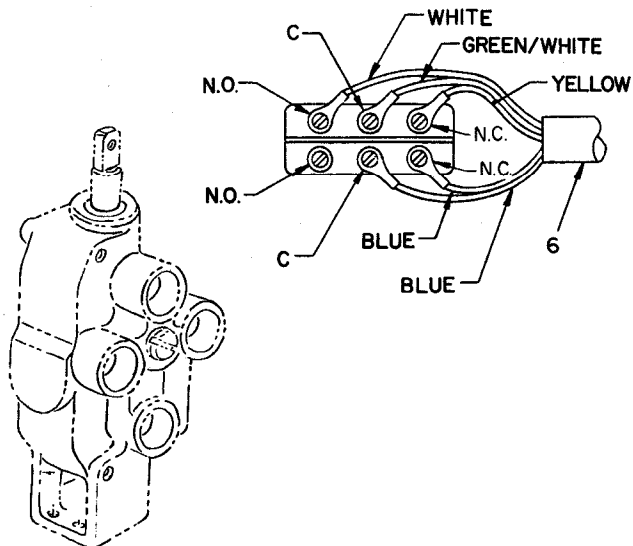

**PART NO. 68-7980**      **PARTS CATALOG**

---

**MOW VALVE DETENT KIT  
REELMASTER 450-D**

T-0493-89

**VALVE DETENT ASSEMBLY**

Ref. No.	Part No.	Description	No. Used
1	63-4830	Screw - Machine	2
2	3253-3	Lockwasher	2
3	302-33	Fitting - 90 Deg.	1
4	63-4820	Block - Detent	1
5	63-4840	Spool - Extension	1
6	66-5450	Wiring Harness	1
7	59-8060	Plug - Detent	1
8	59-8050	Spring - Detent	2
9	59-8150	Pawl - Detent	3
10	66-5440	Nut	2

Ref. No.	Part No.	Description	No. Used
11	3253-19	Lockwasher	2
12	63-4860	Circlip	1
13	63-4510	Spring	1
14	59-8230	Plug	1
15	66-5420	Sleeve	1
16	63-4850	Plunger	1
17	60-4550	Switch - Micro	1
18	3256-13	Washer - Flat	2
19	66-5430	Screw - Machine	2