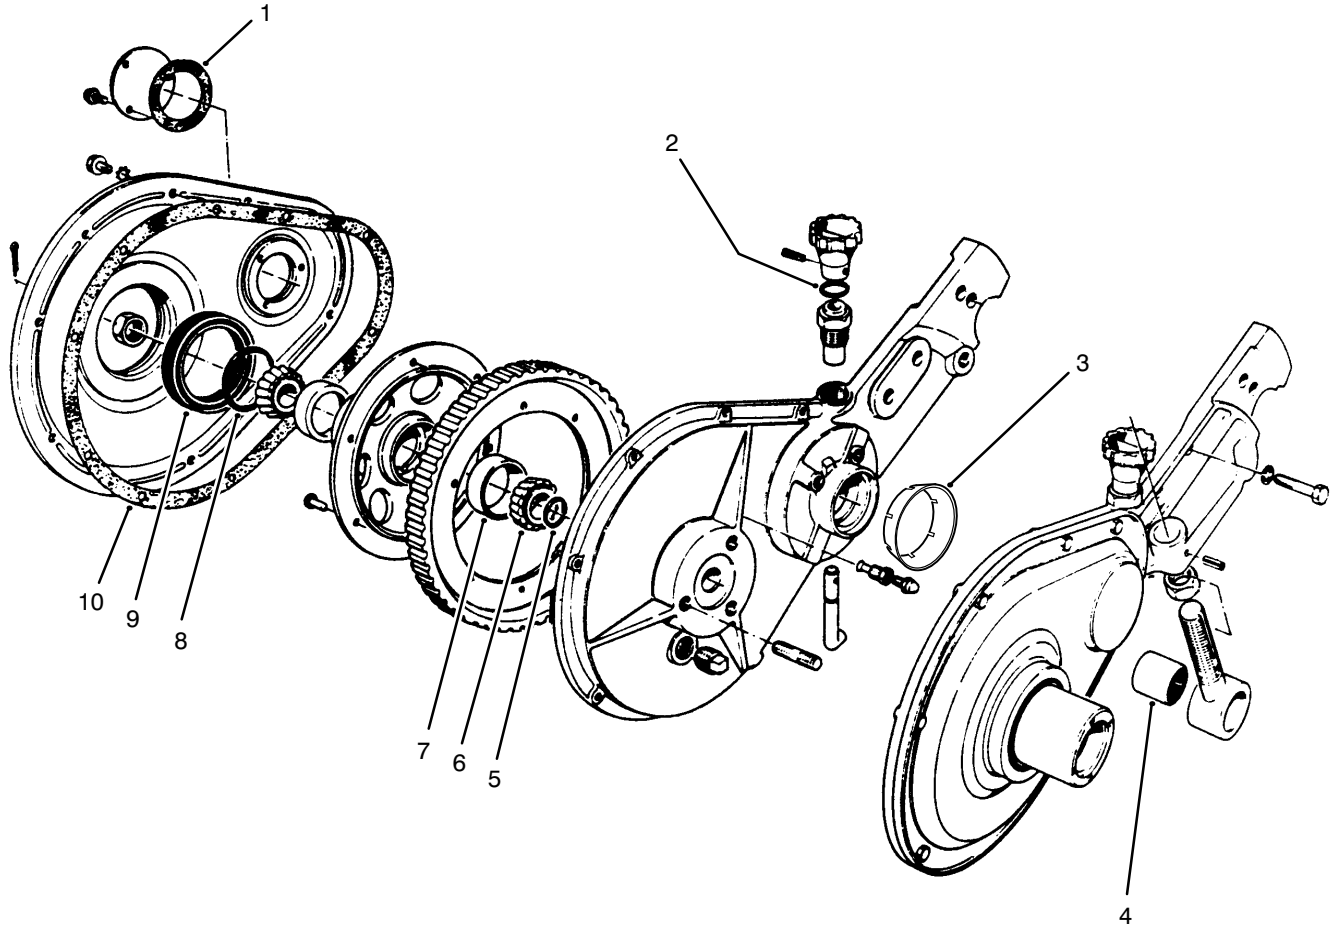

PART NO. 13-3619	PARTS CATALOG
OVERHAUL KIT For Spartan 5 & 7 Blade Cutting Units 1973 & Newer	

T-1719

ROLLER & REEL ASSEMBLY

Ref. No.	Part No.	Description	No. Used
1	253-122	Seal - Inner	2
2	253-117	Seal - Outer	2
3	57-4910	Screw - Bedknife	11
4	254-79	Cup - Bearing	2

Ref. No.	Part No.	Description	No. Used
5	254-78	Cone - Bearing	2
6	237-58	Seal - O-Ring	1
7	5-3820	Seal - Inner	2

TPS

T-1720

DRIVE HOUSING ASSEMBLY

Ref. No.	Part No.	Description	No. Used
1	5-1458	Gasket	1
2	237-21	Seal - O-Ring	2
3	68-9970	Guard - Seal	2
4	68-7530	Bushing - Sleeve	2
5	237-54	Seal - O-Ring	2

Ref. No.	Part No.	Description	No. Used
6	254-78	Cone - Bearing	4
7	254-79	Cup - Bearing	4
8	237-38	Seal - O-Ring	2
9	84-8200	Seal - Inner	2
10	3-5002	Gasket	2