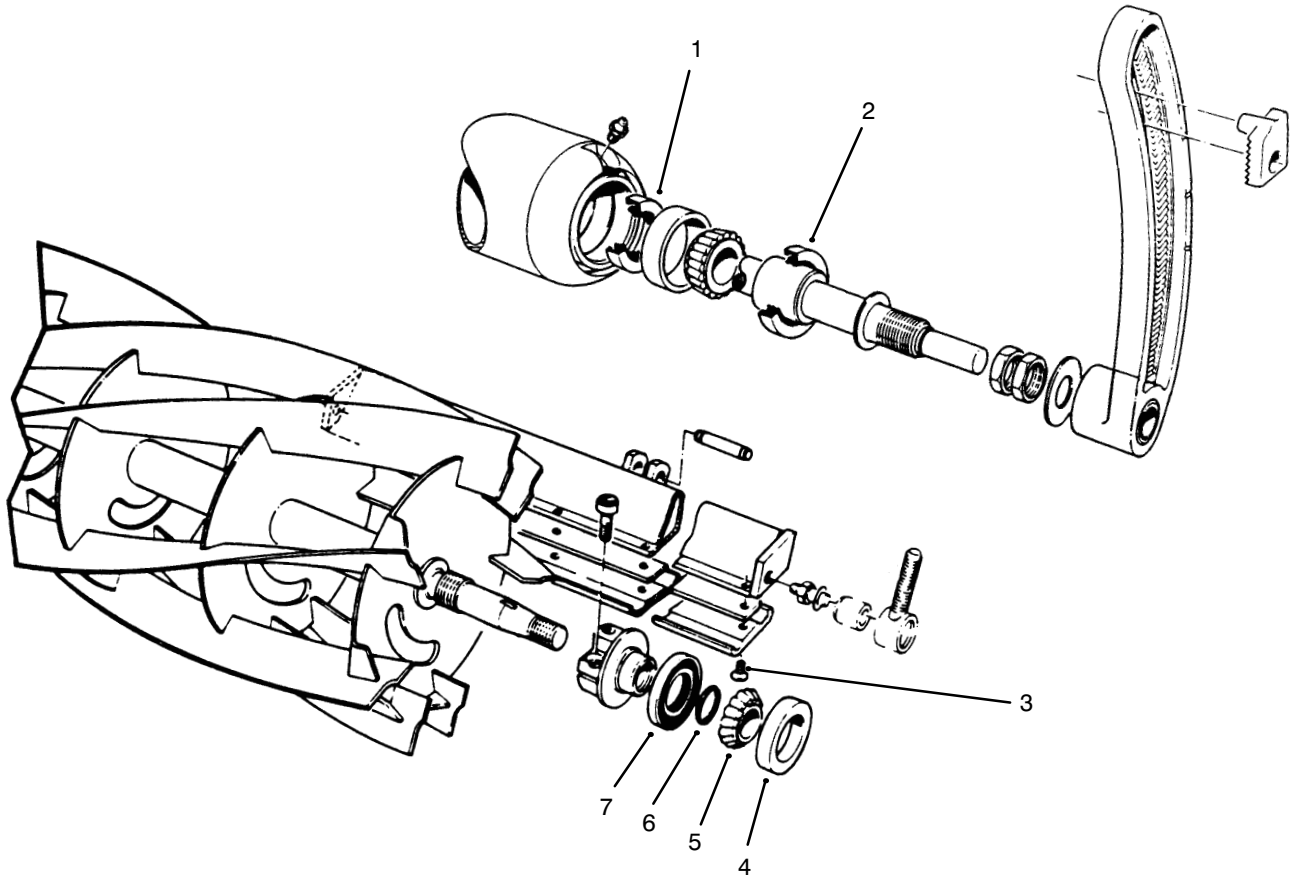

PART NO. 13-3619	PARTS CATALOG
OVERHAUL KIT For Spartan 5 & 7 Blade Cutting Units 1973 & Newer	

T-1719

ROLLER & REEL ASSEMBLY

Ref. No.	Part No.	Description	No. Used
1	253-122	Seal - Inner	2
2	253-117	Seal - Outer	2
3	57-4910	Screw - Bedknife	11
4	254-79	Cup - Bearing	2

Ref. No.	Part No.	Description	No. Used
5	254-78	Cone - Bearing	2
6	237-58	Seal - O-Ring	1
7	5-3820	Seal - Inner	2

TPS

T-1720

DRIVE HOUSING ASSEMBLY

Ref. No.	Part No.	Description	No. Used
1	5-1458	Gasket	1
2	237-21	Seal - O-Ring	2
3	68-9970	Guard - Seal	2
4	68-7530	Bushing - Sleeve	2
5	237-54	Seal - O-Ring	2

Ref. No.	Part No.	Description	No. Used
6	254-78	Cone - Bearing	4
7	254-79	Cup - Bearing	4
8	237-38	Seal - O-Ring	2
9	84-8200	Seal - Inner	2
10	3-5002	Gasket	2