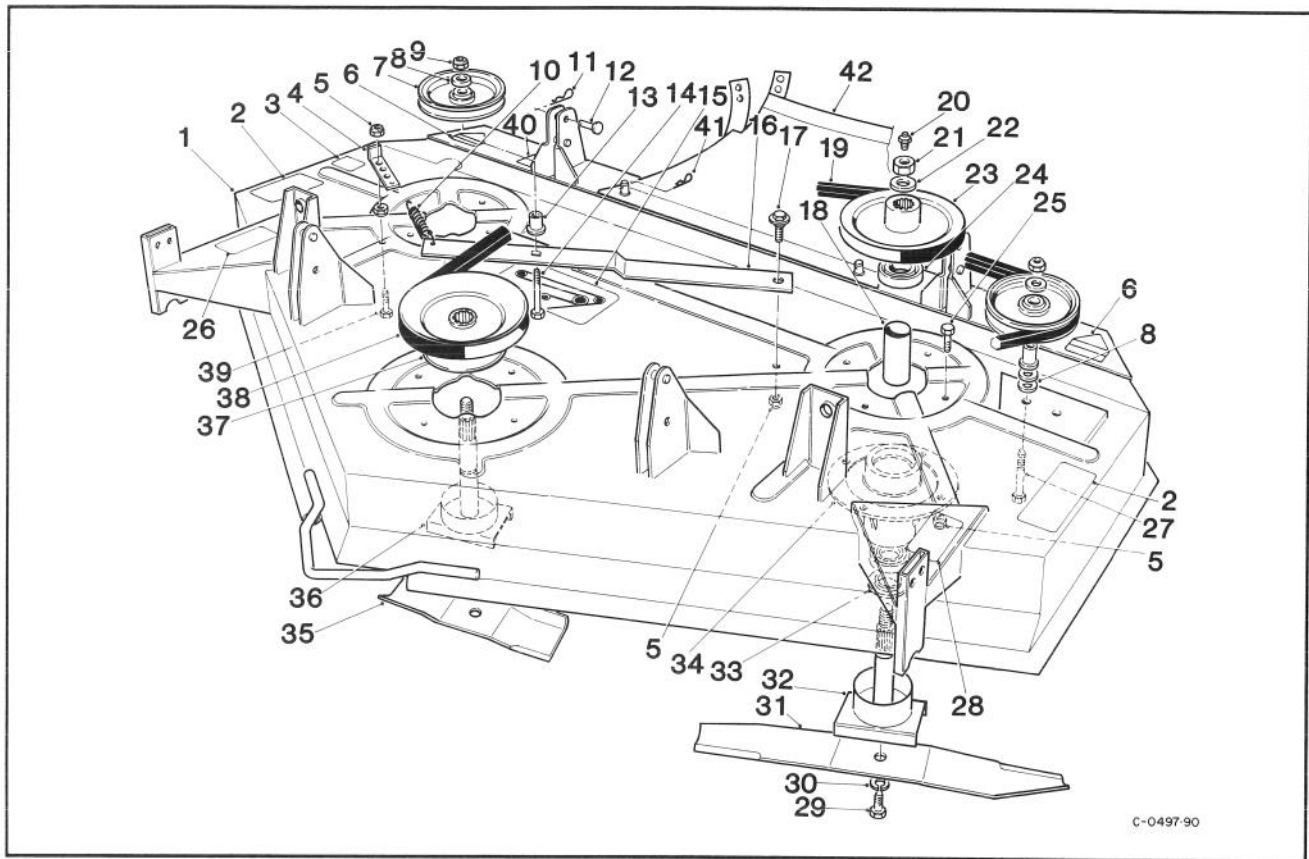

# Attachment Parts Manual

#55665 - S/N 00001 & Up - 48" (122cm) Mower

HMR Series  
Rear Discharge  
Mower

**Wheel Horse®**  
Tractors & Riding Mowers

VEHICLE IDENTIFICATION NUMBER 55665 - 00001 & UP  
HMR 48" REAR DISCHARGE MOWER

Parts available only through authorized dealers.  
When ordering parts always list Part No. and Description.  
(Specifications subject to change without notice.)

ITEM NO.	PART NO.	DESCRIPTION	NO. REQ'D
1	3296-39	Nut - Lock .....	2
2	3256-24	Washer - Flat .....	2
3	68-2730	Wheel - Gage .....	2
4	3290-467	Hair Pin - Cotter .....	2
5	72-7780	Cover - RH .....	1
6	72-7790	Cover - LH .....	1
7	61-5950	Decal - No Step .....	1
8	3235-18	Bolt .....	6
9	3256-1	Washer - Flat .....	6
10	32117-2	Insert - Threaded .....	6
11	68-2350	Plate - Gage Wheel .....	2
12	283-2	Pin - Clevis .....	2

VEHICLE IDENTIFICATION NUMBER 55665 - 00001 & UP  
HMR 48" REAR DISCHARGE MOWER

Parts available only through authorized dealers.  
When ordering parts always list Part No. and Description.  
(Specifications subject to change without notice.)