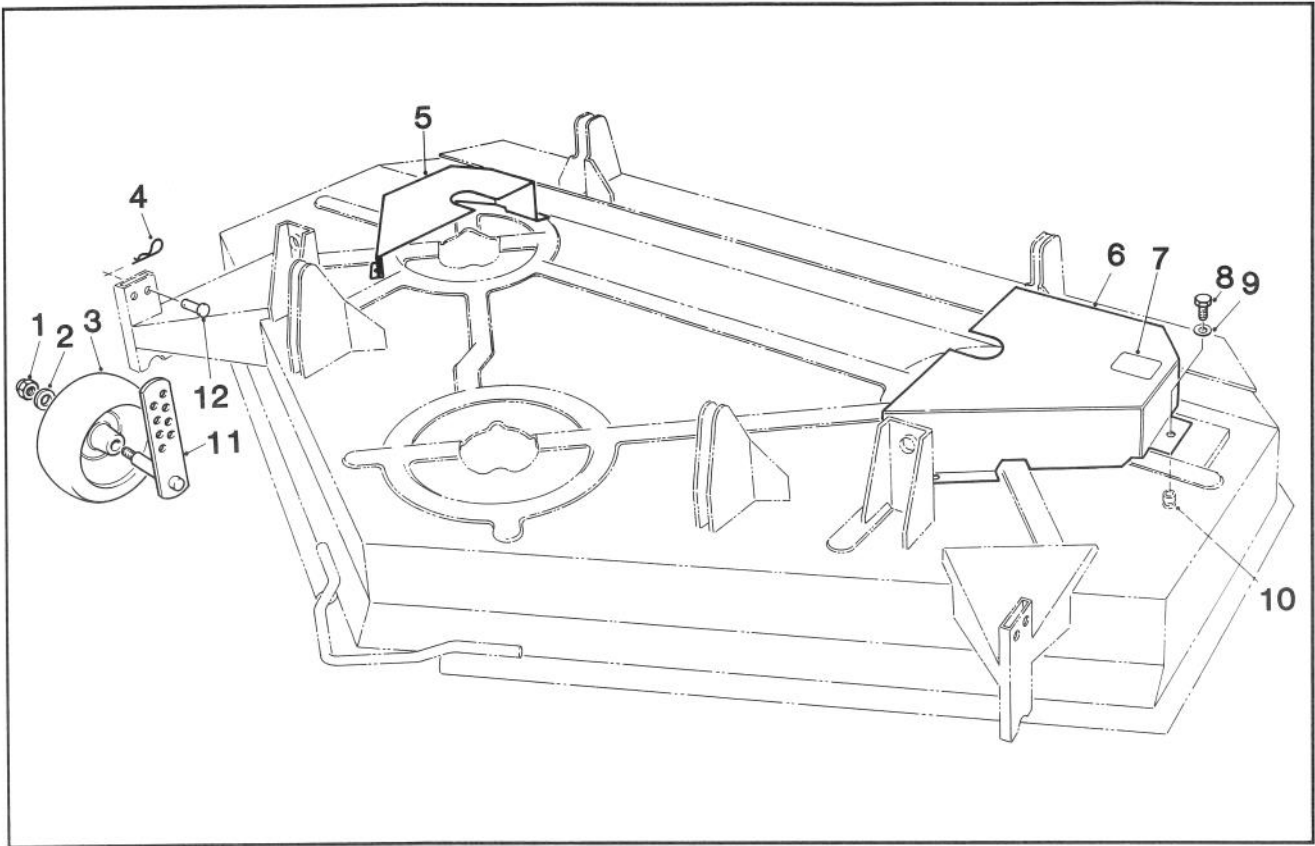

# Attachment Parts Manual

#55665 - S/N 00001 & Up - 48" (122cm) Mower

HMR Series  
Rear Discharge  
Mower

**Wheel Horse®**  
Tractors & Riding Mowers

VEHICLE IDENTIFICATION NUMBER 55665 - 00001 & UP  
HMR 48" REAR DISCHARGE MOWER

Parts available only through authorized dealers.  
When ordering parts always list Part No. and Description.  
(Specifications subject to change without notice.)

ITEM NO.	PART NO.	DESCRIPTION	NO. REQ'D
1	3296-39	Nut - Lock .....	2
2	3256-24	Washer - Flat .....	2
3	68-2730	Wheel - Gage .....	2
4	3290-467	Hair Pin - Cotter .....	2
5	72-7780	Cover - RH .....	1
6	72-7790	Cover - LH .....	1
7	61-5950	Decal - No Step .....	1
8	3235-18	Bolt .....	6
9	3256-1	Washer - Flat .....	6
10	32117-2	Insert - Threaded .....	6
11	68-2350	Plate - Gage Wheel .....	2
12	283-2	Pin - Clevis .....	2

VEHICLE IDENTIFICATION NUMBER 55665 - 00001 & UP  
HMR 48" REAR DISCHARGE MOWER

Parts available only through authorized dealers.  
When ordering parts always list Part No. and Description.  
(Specifications subject to change without notice.)