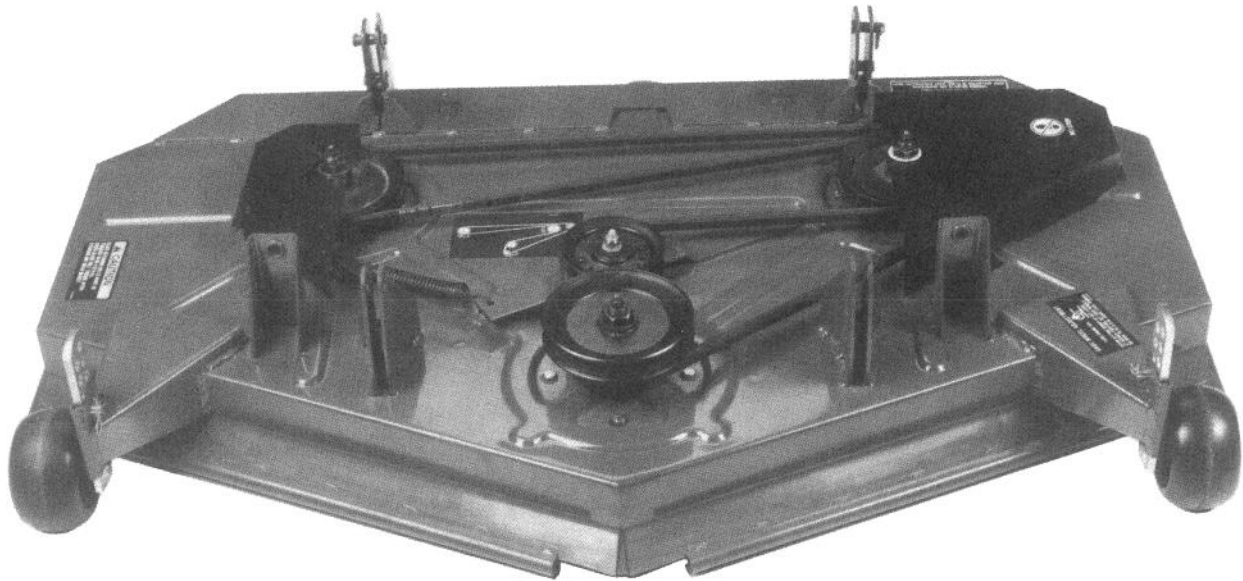

# Attachment Parts Manual

#55665 - S/N 00001 & Up - 48" (122cm) Mower

HMR Series  
Rear Discharge  
Mower

**Wheel Horse®**  
Tractors & Riding Mowers

VEHICLE IDENTIFICATION NUMBER 55665 - 00001 & UP  
HMR 48" REAR DISCHARGE MOWER

Parts available only through authorized dealers.  
When ordering parts always list Part No. and Description.  
(Specifications subject to change without notice.)

ITEM NO.	PART NO.	DESCRIPTION	NO. REQ'D
1	3296-39	Nut - Lock .....	2
2	3256-24	Washer - Flat .....	2
3	68-2730	Wheel - Gage .....	2
4	3290-467	Hair Pin - Cotter .....	2
5	72-7780	Cover - RH .....	1
6	72-7790	Cover - LH .....	1
7	61-5950	Decal - No Step .....	1
8	3235-18	Bolt .....	6
9	3256-1	Washer - Flat .....	6
10	32117-2	Insert - Threaded .....	6
11	68-2350	Plate - Gage Wheel .....	2
12	283-2	Pin - Clevis .....	2