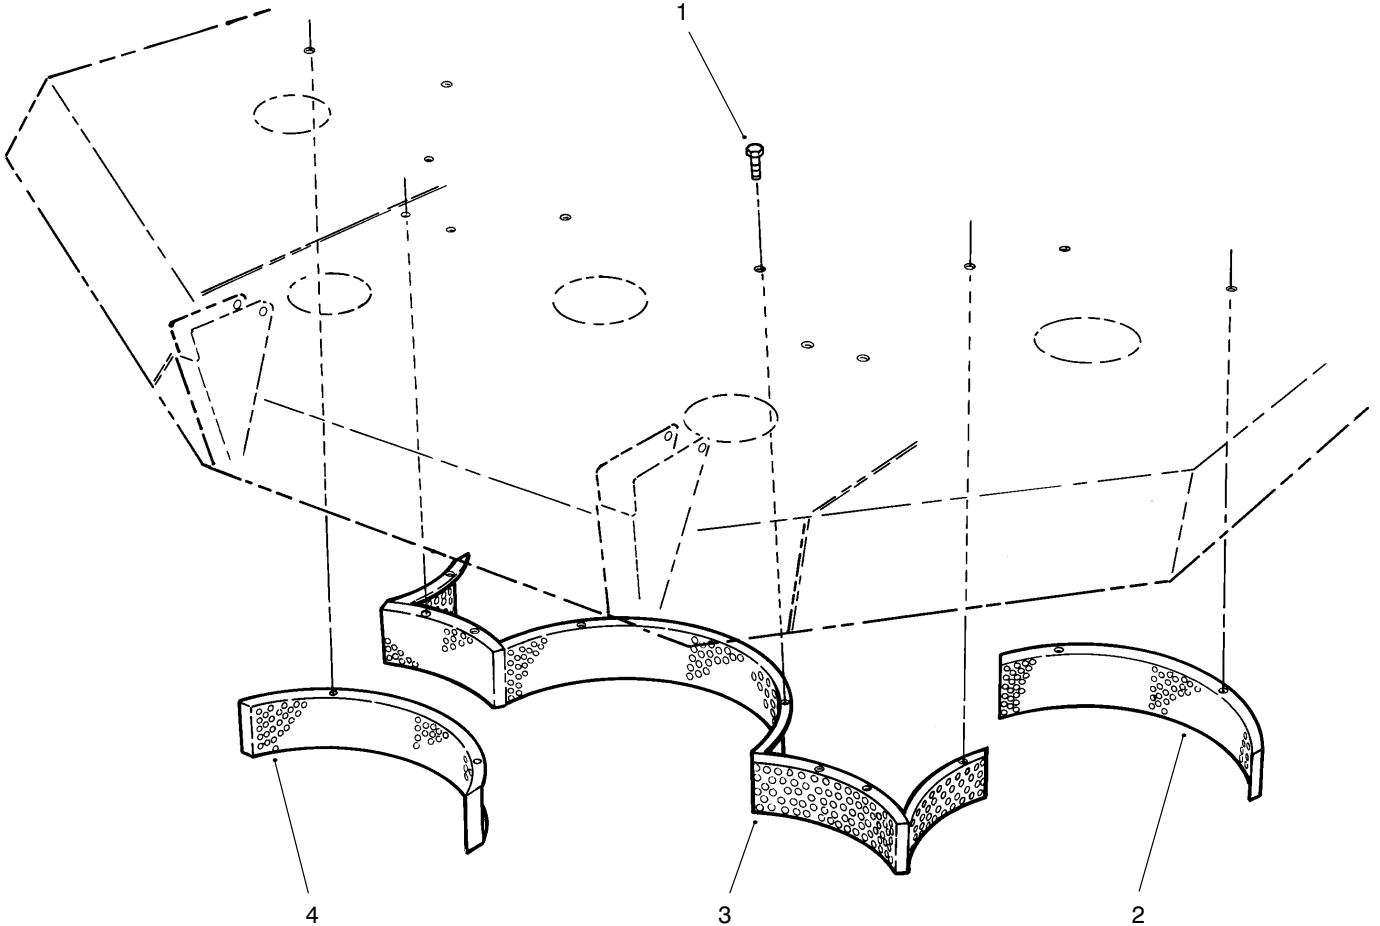

MODEL NO. 30588-00001 & UP	PARTS CATALOG
MULCHER KIT For Groundsmaster® 580D	

T-1146-1

MULCHER KIT – FRONT DECKS

Ref. No.	Part No.	Description	No. Used
1	323-5	Screw – Cap Hex. Hd.	12
2	77-0740	Screen – Deck, L.H.	1

Ref. No.	Part No.	Description	No. Used
3	77-0730	Screen – Deck, Center	1
4	77-0750	Screen – Deck, R.H.	1

T-1147-1

MULCHER KIT – REAR WING DECKS

Ref. No.	Part No.	Description	No. Used
1	323-5	Screw – Cap Hex. Hd.	12
2	77-0720	Screen – Mulcher (R.H. Shown)	2