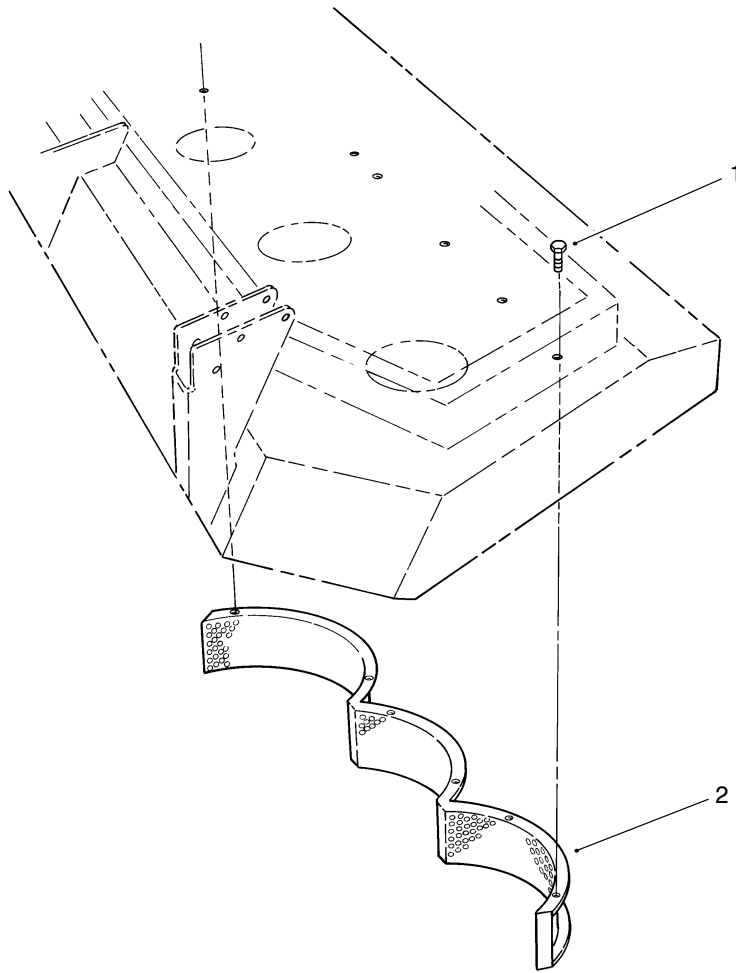

MODEL NO. 30588-00001 & UP	PARTS CATALOG
MULCHER KIT For Groundsmaster® 580D	

T-1146-1

MULCHER KIT – FRONT DECKS

Ref. No.	Part No.	Description	No. Used
1	323-5	Screw – Cap Hex. Hd.	12
2	77-0740	Screen – Deck, L.H.	1

Ref. No.	Part No.	Description	No. Used
3	77-0730	Screen – Deck, Center	1
4	77-0750	Screen – Deck, R.H.	1

T-1147-1

MULCHER KIT – REAR WING DECKS

Ref. No.	Part No.	Description	No. Used
1	323-5	Screw – Cap Hex. Hd.	12
2	77-0720	Screen – Mulcher (R.H. Shown)	2