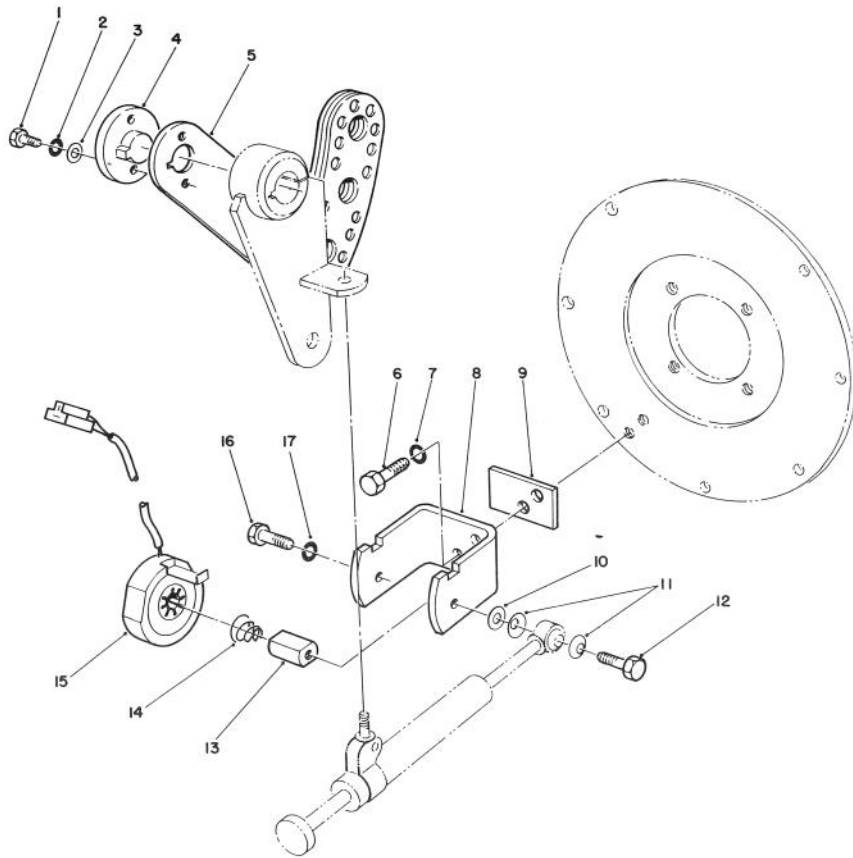

MODEL NO. 03770-00001 & UP	PARTS CATALOG
450D CRUISE CONTROL KIT (FOR MODEL NO. 03700 & 03701-00001 & UP)	

T-1158-90

TRACTION PEDAL ASSEMBLY

Ref. No.	Part No.	Description	No. Used
1	76-3310	Boot - Switch	1

Ref. No.	Part No.	Description	No. Used
2	76-3480	Switch	1

T-1156-90

ELECTRICAL COMPONENTS ASSEMBLY

Ref. No.	Part No.	Description	No. Used
1	3217-5	Nut - Hex	3
2	3255-7	Washer - Lock, Int. Tooth	1
3	76-3320	Bracket	1
4	3256-26	Washer - Flat	1
5	3253-7	Washer - Lock	1
6	325-4	Screw - Cap, Hex. Hd.	1
7	3253-3	Washer - Lock	2
8	2412-74	Clamp - R	1
9	37-2690	Capacitor	1
10	321-6	Screw - Cap, Hex. Hd.	1
11	63-7590	Relay	2
12	3256-58	Washer - Flat	1

Ref. No.	Part No.	Description	No. Used
13	3256-1	Washer - Flat	2
14	321-4	Screw - Cap, Hex. Hd.	1
*	76-3400	Switch (Instrument panel)	1
*	77-4380	Wire - Jumper (Between switch)	1
*	77-4390	Wire - Switch (To power)	1
*	77-4400	Wire - Ground (Indicator light)	1
*	44-2210	Light - Indicator (Instrument panel)	1
*	77-4370	Wiring Harness (Main)	1

*Not Illustrated

T-1157-90

MAGNET HARDWARE INSTALLATION

Ref. No.	Part No.	Description	No. Used
1	48-7640	Screw - Cap, Hex. Hd.	2
2	3253-3	Washer - Lock	2
3	3256-16	Washer - Flat	2
4	76-3380	Collar	1
5	76-3270	Arm Assembly	1
6	3213-1	Screw - Cap, Hex. Hd.	2
7	3253-7	Washer - Lock	2
8	76-3360	Bracket	1
9†	76-3490	Plate	1