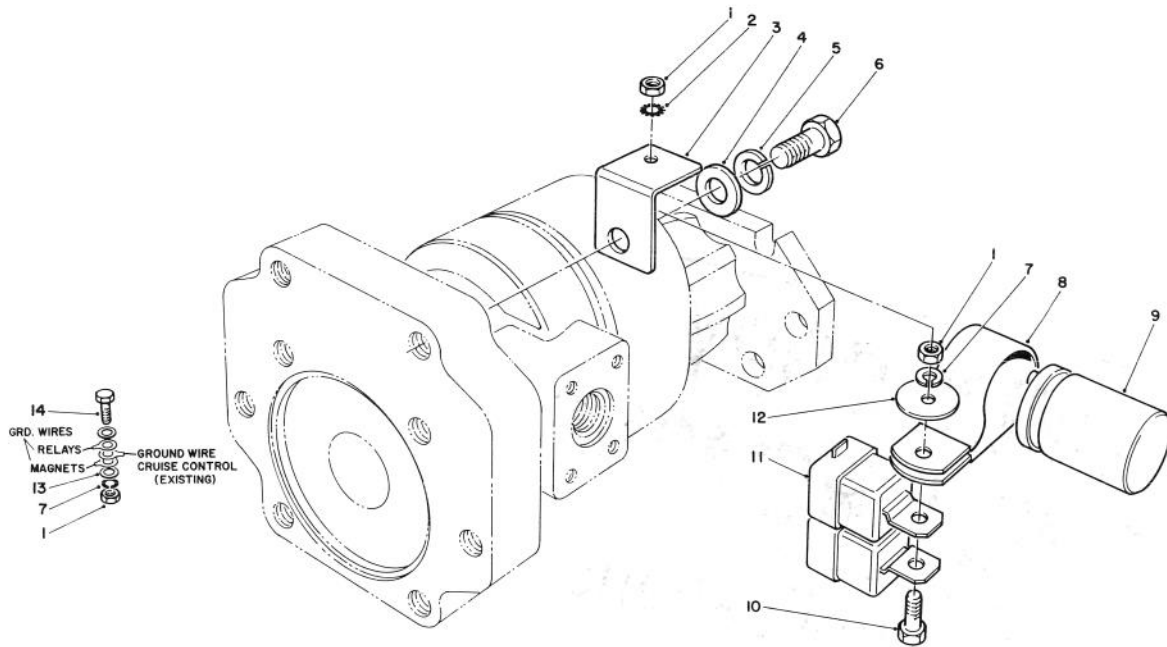

MODEL NO. 03770-00001 & UP	PARTS CATALOG
450D CRUISE CONTROL KIT (FOR MODEL NO. 03700 & 03701-00001 & UP)	

T-1158-90

TRACTION PEDAL ASSEMBLY

Ref. No.	Part No.	Description	No. Used
1	76-3310	Boot - Switch	1

Ref. No.	Part No.	Description	No. Used
2	76-3480	Switch	1

T-1156-90

ELECTRICAL COMPONENTS ASSEMBLY

Ref. No.	Part No.	Description	No. Used
1	3217-5	Nut - Hex	3
2	3255-7	Washer - Lock, Int. Tooth	1
3	76-3320	Bracket	1
4	3256-26	Washer - Flat	1
5	3253-7	Washer - Lock	1
6	325-4	Screw - Cap, Hex. Hd.	1
7	3253-3	Washer - Lock	2
8	2412-74	Clamp - R	1
9	37-2690	Capacitor	1
10	321-6	Screw - Cap, Hex. Hd.	1
11	63-7590	Relay	2
12	3256-58	Washer - Flat	1

Ref. No.	Part No.	Description	No. Used
13	3256-1	Washer - Flat	2
14	321-4	Screw - Cap, Hex. Hd.	1
*	76-3400	Switch (Instrument panel)	1
*	77-4380	Wire - Jumper (Between switch)	1
*	77-4390	Wire - Switch (To power)	1
*	77-4400	Wire - Ground (Indicator light)	1
*	44-2210	Light - Indicator (Instrument panel)	1
*	77-4370	Wiring Harness (Main)	1

*Not Illustrated

T-1157-90

MAGNET HARDWARE INSTALLATION

Ref. No.	Part No.	Description	No. Used
1	48-7640	Screw - Cap, Hex. Hd.	2
2	3253-3	Washer - Lock	2
3	3256-16	Washer - Flat	2
4	76-3380	Collar	1
5	76-3270	Arm Assembly	1
6	3213-1	Screw - Cap, Hex. Hd.	2
7	3253-7	Washer - Lock	2
8	76-3360	Bracket	1
9†	76-3490	Plate	1