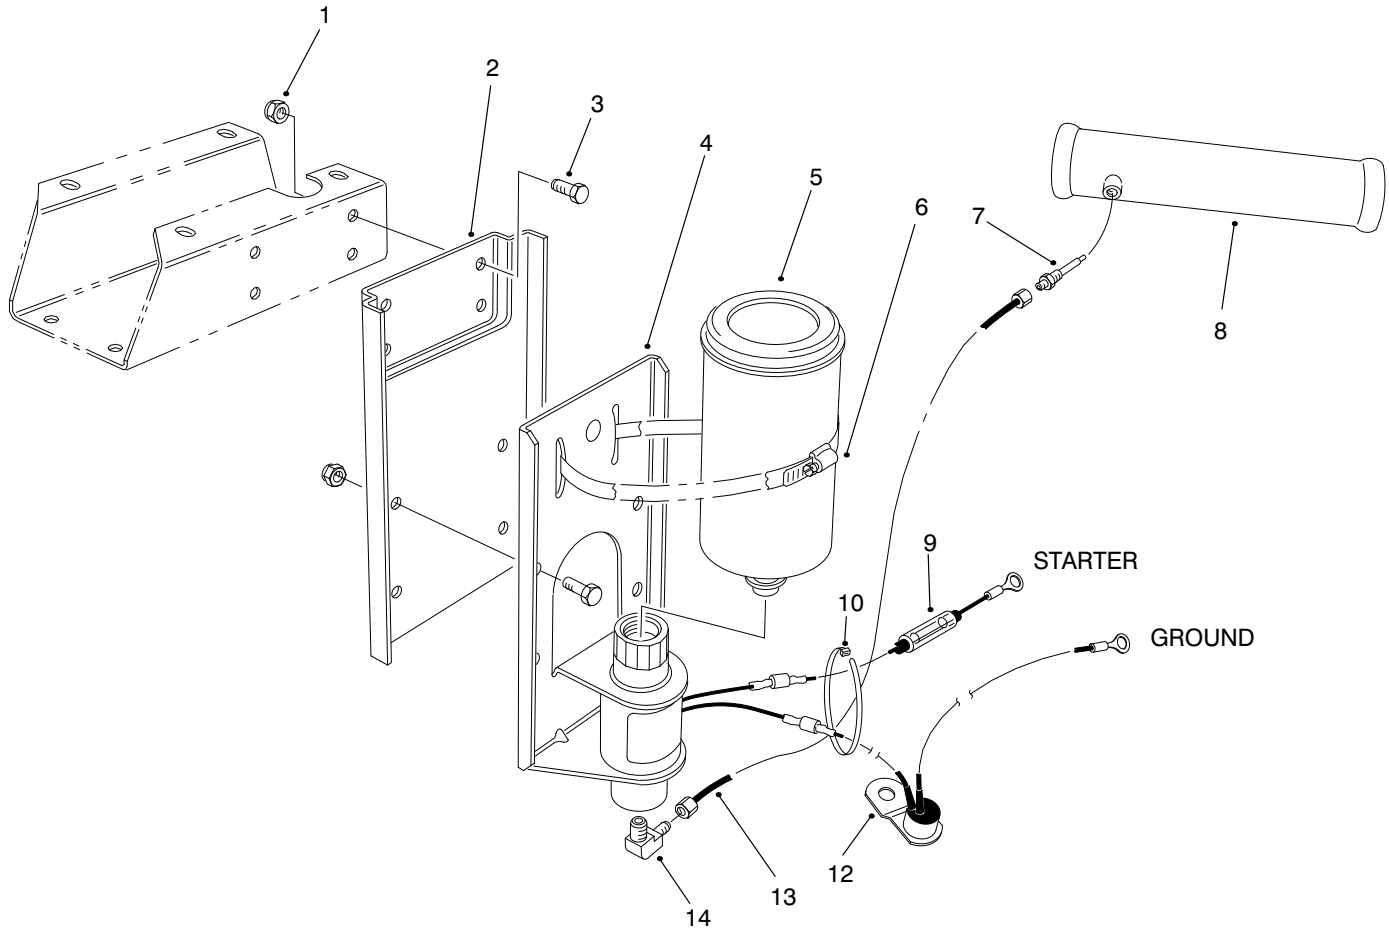

MODEL NO. 30589	PARTS CATALOG
COLD STARTING KIT GROUNDMASTER 580D	

T-1142-1

KIT-COLD START

Ref. No.	Part No.	Description	No. Used
1	3296-42	Nut-Lock	8
2	77-2930	Bracket-Injector	1
3	321-4	Screw-HH	8
4	77-2900	Asm-Valve	1
5	77-2910	Canister-Fluid, Starting	1
6	2412-128	Clamp-Canister, Fuel	1
7	77-2920	Nozzle	1

Ref. No.	Part No.	Description	No. Used
8	77-2890	Tube-Cold Start	1
9	77-5010	Asm-Fuse	1
10	3290-378	Tie-Cable	1
12	77-5000	Switch-Temperature	1
13	43-2640	Tube-Fuel, Starting	1
14	77-2950	Elbow	1