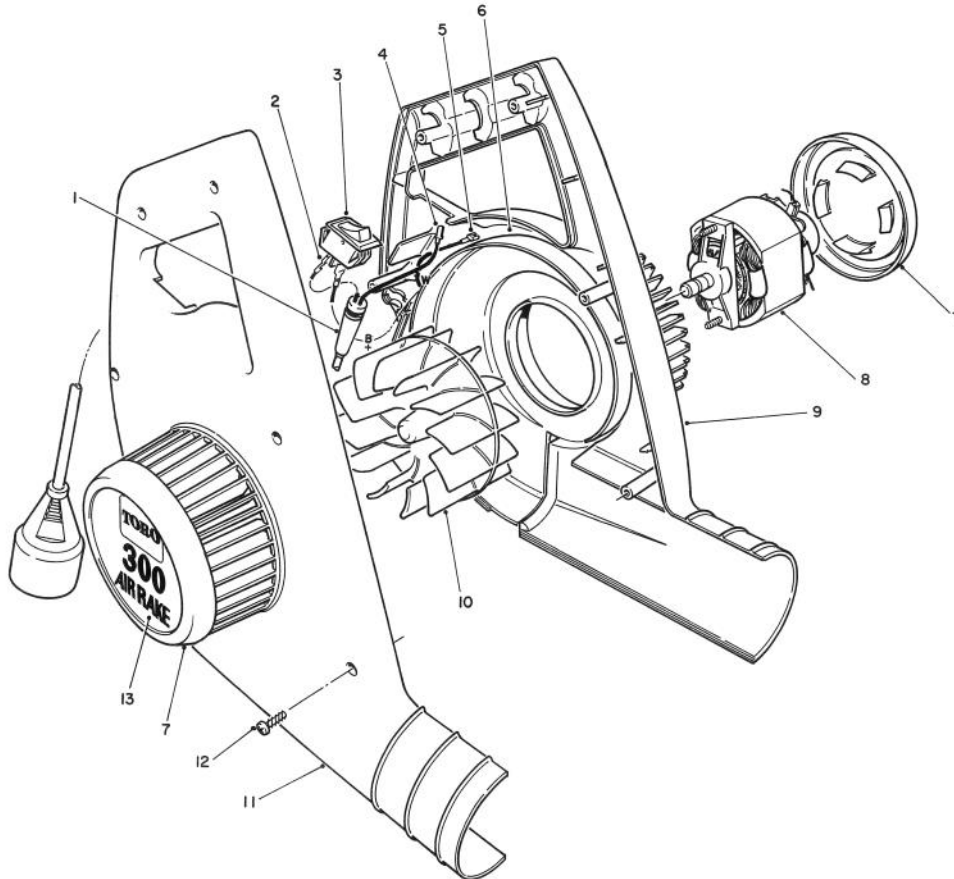

MODEL NO. 51580-000001 -Thru  
1000001 & UP

**PARTS  
CATALOG**

**300 AIR RAKE™ - 120V**

C-0611

**BLOWER HOUSING & MOTOR ASSEMBLY**

Ref. No.	Part No.	Description	No. Used
1	73-3472	Cord - Power Supply	1
2	64-8690	Terminal - Female	1
3	64-5581	Switch	1
4	73-4770	Coupler - Quick Disconnect Male	1
5	73-4780	Coupler - Female Quick Disconnect	1
6	73-2422	Cover - Motor	1

Ref. No.	Part No.	Description	No. Used
7	73-2410	Cover - Intake	2
8	73-2450	Motor - 120 Volt	1
9	73-2390	Housing - L.H.	1
10	73-2431	Impeller	1
11	73-2400	Housing - R.H.	1
12	32104-121	Screw - Thread Forming	6
13	72-2490	Decal - 300	1

## BLOWER TUBE

C-0601

Ref. No.	Part No.	Description	No. Used
1	73-2440	Tube	1

Ref. No.	Part No.	Description	No. Used