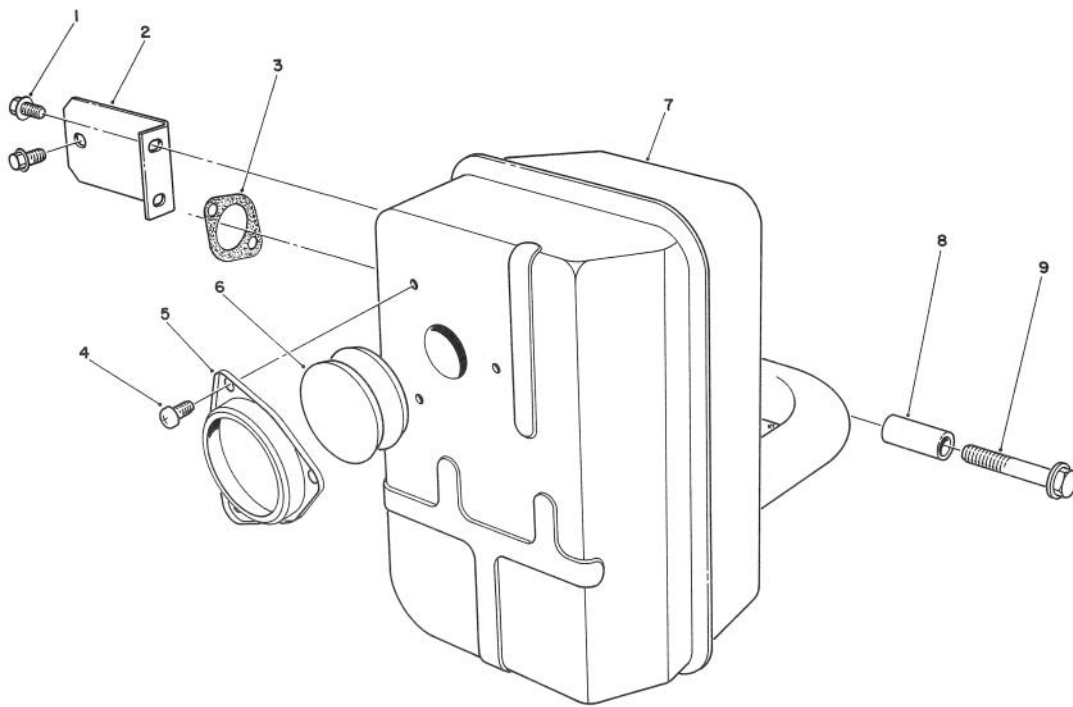

T-0517

MUFFLER ASSEMBLY

Ref. No.	Part No.	Description	No. Used
1	130G0812	Bolt	4
2	11044-2069-9Y	Bracket	1
3	11009-2378	Gasket	1
4	92009-2166	Screw	3
5	11012-2165-9Y	Cap	1

Ref. No.	Part No.	Description	No. Used
6	18077-2052	Spark Arrestor	2
7	49069-2190-9Y	Muffler Assembly	1
8	92027-2081	Collar	2
9	130G0845	Bolt	2