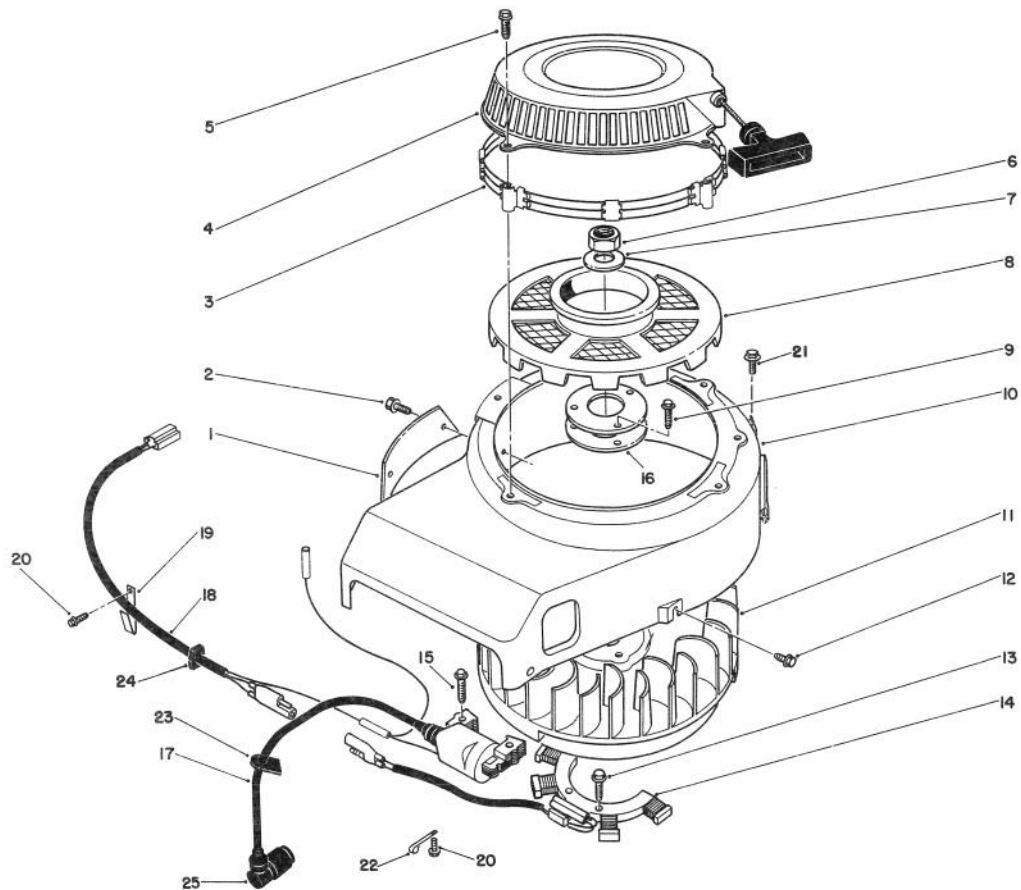

T-0512

RECOIL & FLYWHEEL ASSEMBLY

Ref. No.	Part No.	Description	No. Used
1	14024-2038-9H	Cover	1
2	234B0408	Screw	2
3	55020-2054	Guard	1
4	49088-2212-YK	Recoil Starter Ass'y	1
5	130B0635	Bolt	4
6	314G1800	Nut	1
7	92022-2178	Washer	1
8	49080-22123YK	Pulley	1
9	130G0812	Bolt	3
10	59066-2310-9H	Housing - Fan	1
11	21194-2001	Flywheel	1
12	130B0610	Bolt	2
13	244B0620	Screw	2

Ref. No.	Part No.	Description	No. Used
14	59031-2065	Coil	1
15	130B0525	Bolt	2
16	92025-2161	Shim	A/R
17	21121-2008	Coil	1
18	26001-2113	Wire Harness	1
19	313646-8161-00	Clamp	1
20	130G0610	Screw	2
21	130G0614	Bolt	2
22	92037-2158	Clamp	1
23	92071-2100	Grommet	1
24	92071-2099	Grommet	1
25	21130-2060	Cap Spark Plug	1
*	26011-2119	Wire Lead	1

*Not Illustrated