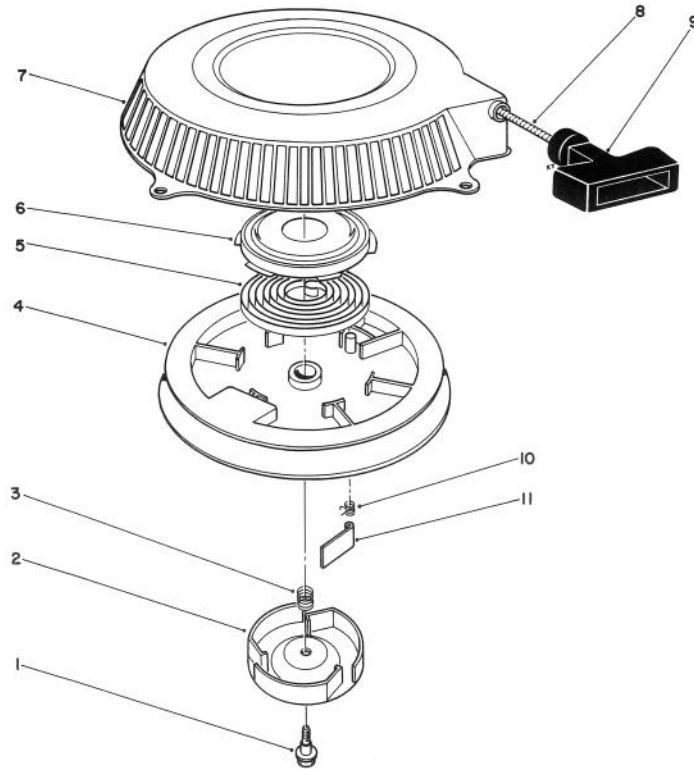

T-0513

RECOIL ASSEMBLY

Ref. No.	Part No.	Description	No. Used	Ref. No.	Part No.	Description	No. Used
1	314501-3447A	Bolt	1	7	32099-2059YK	Case	1
2	14020-2054	Retainer	1	8	59106-2060	Rope	1
3	92081-2268	Spring	1	9	46075-2059	Grip	1
4	59101-2054	Reel	1	10	314401-3444A	Spring - Return	3
5	92081-2267	Spring	1	11	13165-2057	Pawl	3
6	32099-2060	Case	1	*	49088-2212-YK	Recoil Starter Ass'y	1

*Not Illustrated