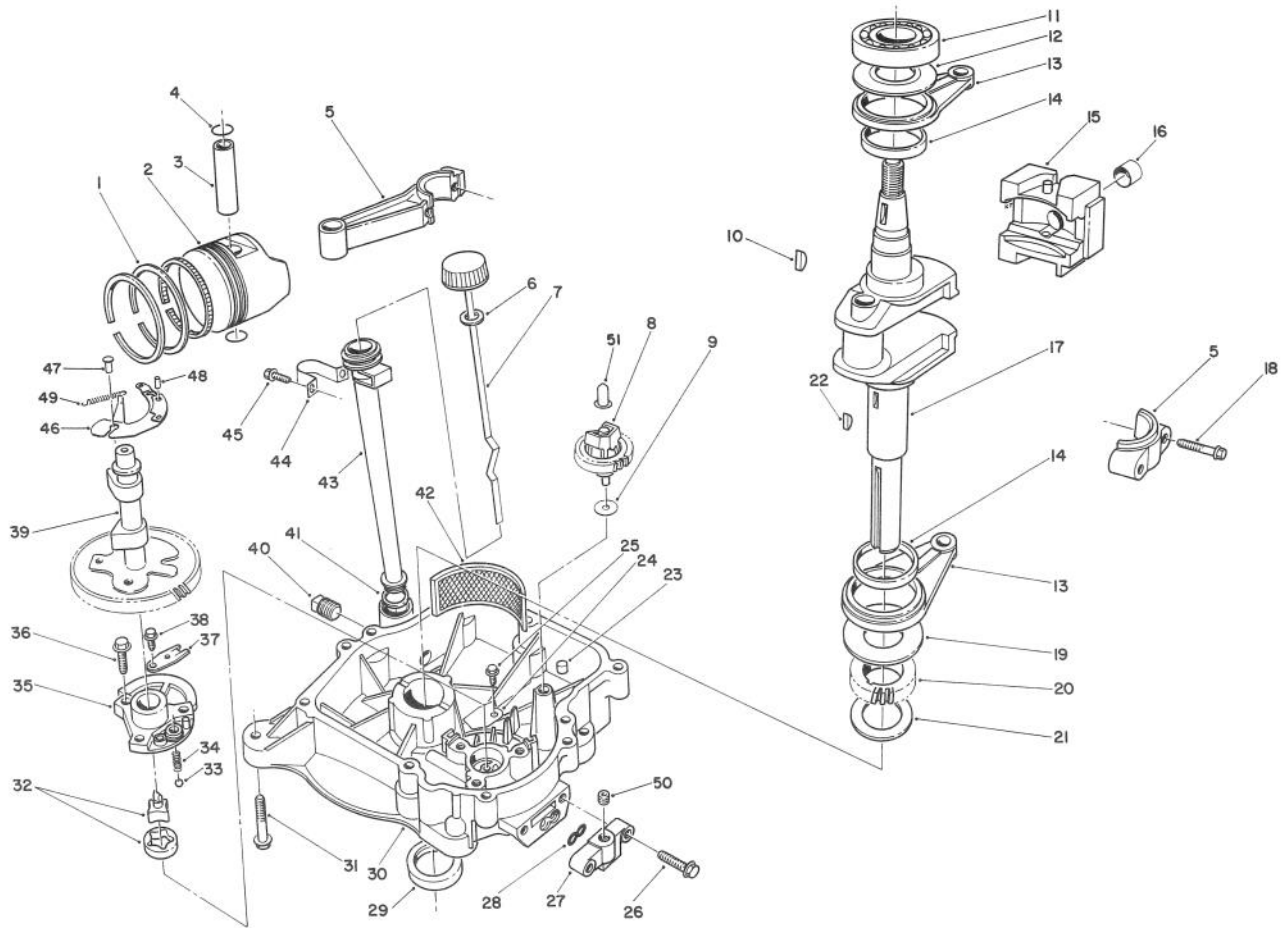

T-0510

CRANKCASE ASSEMBLY

Ref. No.	Part No.	Description	No. Used
1	13008-6001	Piston Ring Set (Std)	1
*	13008-6002	Piston Ring Set (.25MM)	A/R
*	13008-6003	Piston Ring Set (.50MM)	A/R
*	13008-6004	Piston Ring Set (.75MM)	A/R
2	13001-2084	Piston (Std)	A/R
*	13029-2019	Piston (.25MM)	A/R
*	13029-2020	Piston (.50MM)	A/R
*	13027-2001	Piston (.75MM)	A/R
3	13002-2066	Pin - Piston	1
4	92033-2066	Ring - Snap	2
5	13251-6005	Connecting Rod Assembly	1
*	13251-6007	Connecting Rod Assembly (.50MM)	A/R
6	11009-2346	Gasket	1
7	562005-2058	Gauge	1
8	49110-2067	Governor Assembly	1
9	314401-5135A	Washer	1
10	92038-2094	Key	1
11	601A6207	Bearing - Ball	1
12	92026-2164	Spacer	1

Ref. No.	Part No.	Description	No. Used
13	46102-6001	Rod Assembly	2
14	92141-2094	Bearing Plane	2
15	13042-6006	Weight	1
16	92141-2097	Bushing	1
17	49119-2133	Crankshaft	1
18	315801-3245A	Bolt	2
19	92026-2156	Spacer	1
20	59056-2105	Gear	1
21	92025-2145	Shim (1.18)	A/R
*	92025-2146	Shim (1.25)	A/R
*	92025-2147	Shim (1.32)	A/R
*	92025-2148	Shim (1.39)	A/R
*	92025-2149	Shim (1.46)	A/R
*	92025-2150	Shim (1.53)	A/R
*	92025-2151	Shim (1.60)	A/R
*	92025-2152	Shim (1.67)	A/R
*	92025-2153	Shim (1.74)	A/R
22	92038-2094	Key	1
23	92043-1263	Pin - Dowel	2
24	13169-2359	Plate	1
25	130B0508	Bolt	1
26	130B0830	Bolt	2
27	14025-2145	Cover	1
28	92055-2063	"O" Ring	1

*Not Illustrated