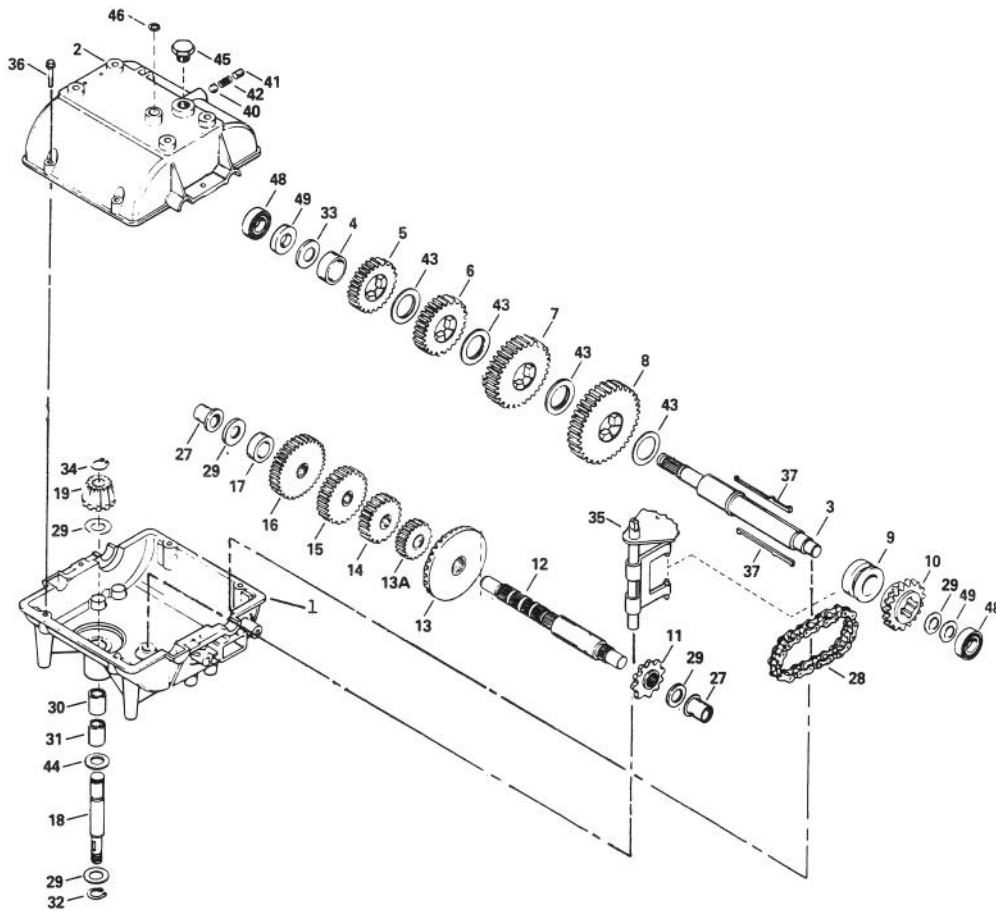

PEERLESS TRANSMISSION MODEL NO. 700-039

Ref. No.	Part No.	Description	No. Used
1	770090	Case - Transmission	1
2	772099	Cover - Transmission	1
3	776289A	Shaft - Output & Brake	1
4	786072	Spacer	1
5	778123A	Gear - Spur (25 Teeth)	1
6	778250	Gear - Spur (27 Teeth)	1
7	778124A	Gear - Spur (30 Teeth)	1
8	778125	Gear - Spur (35 Teeth)	1
9	784266	Collar - Shift	1
10	786083	Sprocket (18 Teeth)	1
11	786082	Sprocket (9 Teeth)	1
12	776134	Shaft - Counter	1
13	778154	Gear - Bevel (42Teeth)	1
13A	778136	Gear - Spur (15 Teeth)	1
14	778126A	Gear - Spur (20 Teeth)	1
15	778249	Gear - Spur (23 Teeth)	1
16	778127A	Gear - Spur (25 Teeth)	1
17	786071	Spacer	1
18	776135	Shaft - Input	1
19	778153	Bevel Pinion - Input	1
27	780105A	Bushing - Flanged	2

Ref. No.	Part No.	Description	No. Used
28	786081	Chain - Roller (No. 41 Chain 24 Links)	1
29	780072	Washer - Thrust	5
30	780086	Bearing - Needle	1
31	7800142	Bearing - Needle	1
32	792035	Ring - Retaining	1
33	780139	Washer - Thrust	1
34	788040	Ring - Retaining	1
35	784267	Rod & Fork Ass'y - Shift	1
36	792073	Screw - Flanged Hd. Thr'd Forming	6
37	792089A	Key	4
40	792077	Ball - Steel	1
41	792078	Screw - Set	1
42	792079	Spring	1
43	780108	Washer - Thrust	4
44	792001	"O"Ring	2
45	792074	Plug - Threaded	1
46	788069	Seal - Square Cut	1
48	780092	Bearing - Ball	2
49	780065	Washer - Thrust	2