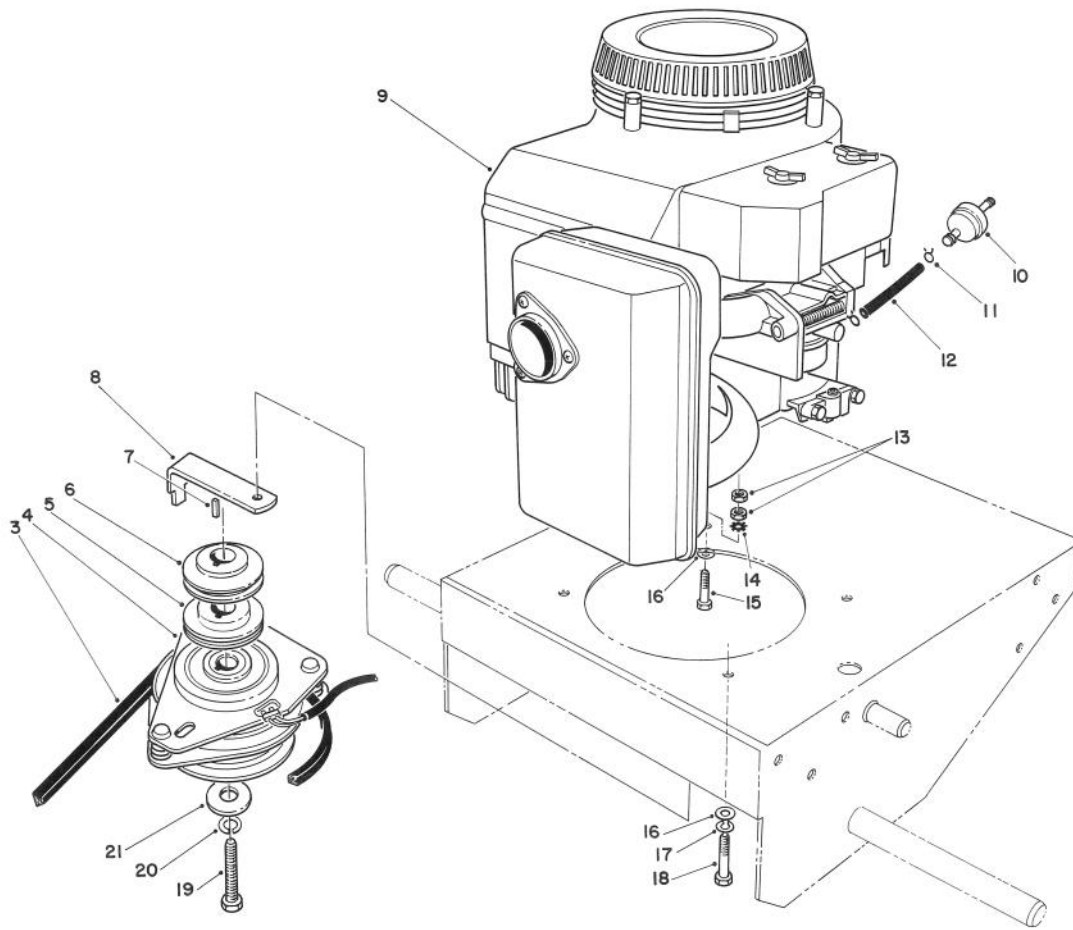

T-0506

ENGINE & CLUTCH ASSEMBLY

Ref. No.	Part No.	Description	No. Used
3	54-2750	V-Belt - Deck Drive	1
4	54-3200	Clutch Brake Assembly	1
5	74-0050	Sheave - Lower Half	1
6	74-0060	Sheave - Upper Half	1
7	5-1336	Key	1
8	51-4540	Retainer - Clutch	1
9		Engine - Kawasaki Model FB460V Type DS08	1
10	56-6360	Fuel - Filter	1
11	2412-98	Clamp - Fuel Line	4

Ref. No.	Part No.	Description	No. Used
12	47-2982	Hose - Gas	1
13	57-6390	Nut	2
14	3255-8	Washer - External Tooth	1
15	57-6370	Screw - Hex. Hd. Cap	1
16	3256-23	Washer - Flat	3
17	3253-4	Washer - Lock	3
18	57-6380	Screw - Hex. Hd. Cap	3
19	57-6360	Screw - Hex. Hd. Cap	1
20	3253-22	Washer - Lock	1
21	44-8160	Washer - Clutch	1