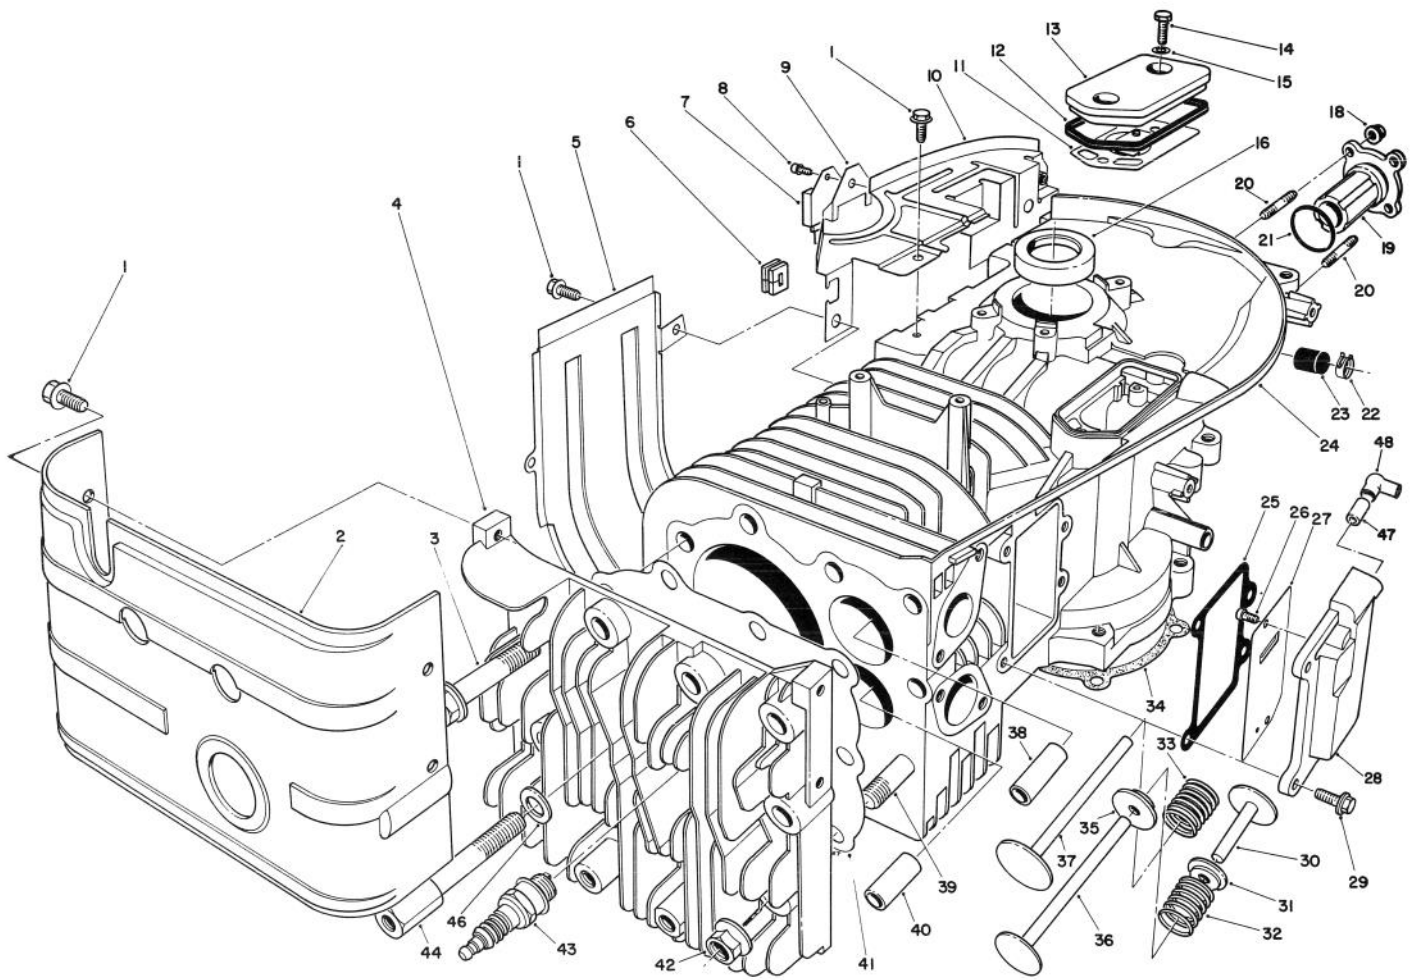

T-0509

ENGINE ASSEMBLY

Ref. No.	Part No.	Description	No. Used
1	130G0610	Bolt	8
2	49089-2181-9H	Shroud	1
3	130G1055	Bolt	4
4	11001-2102	Head - Cylinder	1
5	49089-2199-9H	Shroud	1
6	92071-2099	Grommet	6
7	21119-2095	Igniter	1
8	234B0408	Screw	1
9	310702-8137A	Bracket	1
10	59066-2295-9H	Housing - Fan	1
11	14069-2062	Breather	1
12	11009-2339	Gasket	1
13	14025-2040	Cover	1
14	315501-5381A	Bolt	2
15	312200-7415-02	Gasket	2
16	92049-2049	Seal - Oil	1
18	92015-1193	Nut	4
19	13107-2091	Shaft	1
20	92004-2083	Stud	4
21	92055-2072	"O"Ring	1
22	31796-6812-00	Clip	1
23	92066-2096	Plug	1
24	49120-6025	Crankcase Assembly	1
25	11009-2502	Gasket	1

Ref. No.	Part No.	Description	No. Used
26	314405-3092A	Screw	2
27	14025-2143	Cover	1
28	49108-2011	Cover - Valve Chamber	1
29	130G0616	Bolt	4
30	12032-2058	Tappet	2
31	39108-2054	Retainer - Spring	2
32	49078-2058	Spring - Valve	1
33	49078-2059	Spring - Valve	1
34	49015-6001	Gasket	1
35	12039-2052	Rotator	1
36	12005-2066	Valve - Exhaust	1
37	12004-2076	Valve - Intake	1
38	49002-2070	Guide - Intake Valve	1
39	92004-2082	Stud	3
40	49002-2071	Guide - Exhaust Valve	1
41	11004-2079	Gasket	1
42	92015-2115	Nut	3
43	92070-2072	Spark Plug	1
44	92002-2258	Bolt	2
46	410B1000	Washer	1
47	92059-2142	Tube	1
48	59071-2062	Joint	1

*Not Illustrated