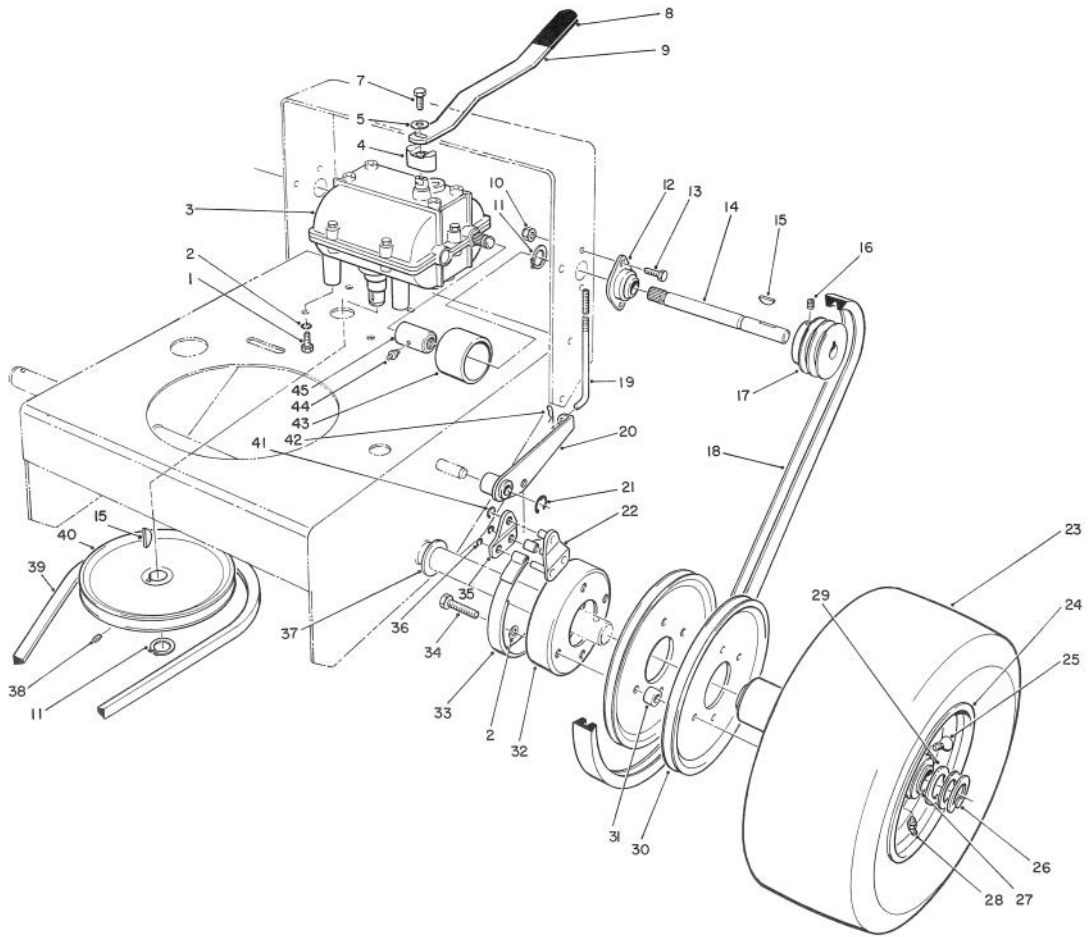

## FRAME ASSEMBLY(Continued)

T-0505

Ref. No.	Part No.	Description	No. Used
28	66-7400	Plate - Control	1
29	82-7750	Decal - Ground Speed	1
30	74-0490	Decal - Fuel Shut Off	1
31	74-0360	Frame - Rear	1
32	74-0510	Valve - Fuel	1

## ENGINE & CLUTCH ASSEMBLY

Ref. No.	Part No.	Description	No. Used
3	54-2750	V-Belt - Deck Drive	1
4	54-3200	Clutch Brake Assembly	1
5	74-0050	Sheave - Lower Half	1
6	74-0060	Sheave - Upper Half	1
7	5-1336	Key	1
8	51-4540	Retainer - Clutch	1
9		Engine - Kawasaki Model FB460V Type DS08	1
10	56-6360	Fuel - Filter	1
11	2412-98	Clamp - Fuel Line	4

## CLUTCH ASSEMBLY NO. 54-3200

T-0080-90

Ref. No.	Part No.	Description	No. Used	Ref. No.	Part No.	Description	No. Used
1	44-8350	Field Assembly (Incl. Ref. # 2 & 3)	1	6	44-8330	Spacer - Pulley Bearing	1
2	251-292	Bearing - Field	1	7	44-8340	Collar - Bearing	1
3	44-8310	Ring - Retaining	2	8	251-291	Bearing - Pulley	1
4	44-8360	Field Coil, Rotor & Bearing Assembly (Incl. Ref. # 1)	1	9	3296-5	Nut - Lock	3
5	55-7410	Armature & Pulley Assembly (Incl. Ref. # 3, 6, 7, & 8)	1	10	44-8320	Spring	3