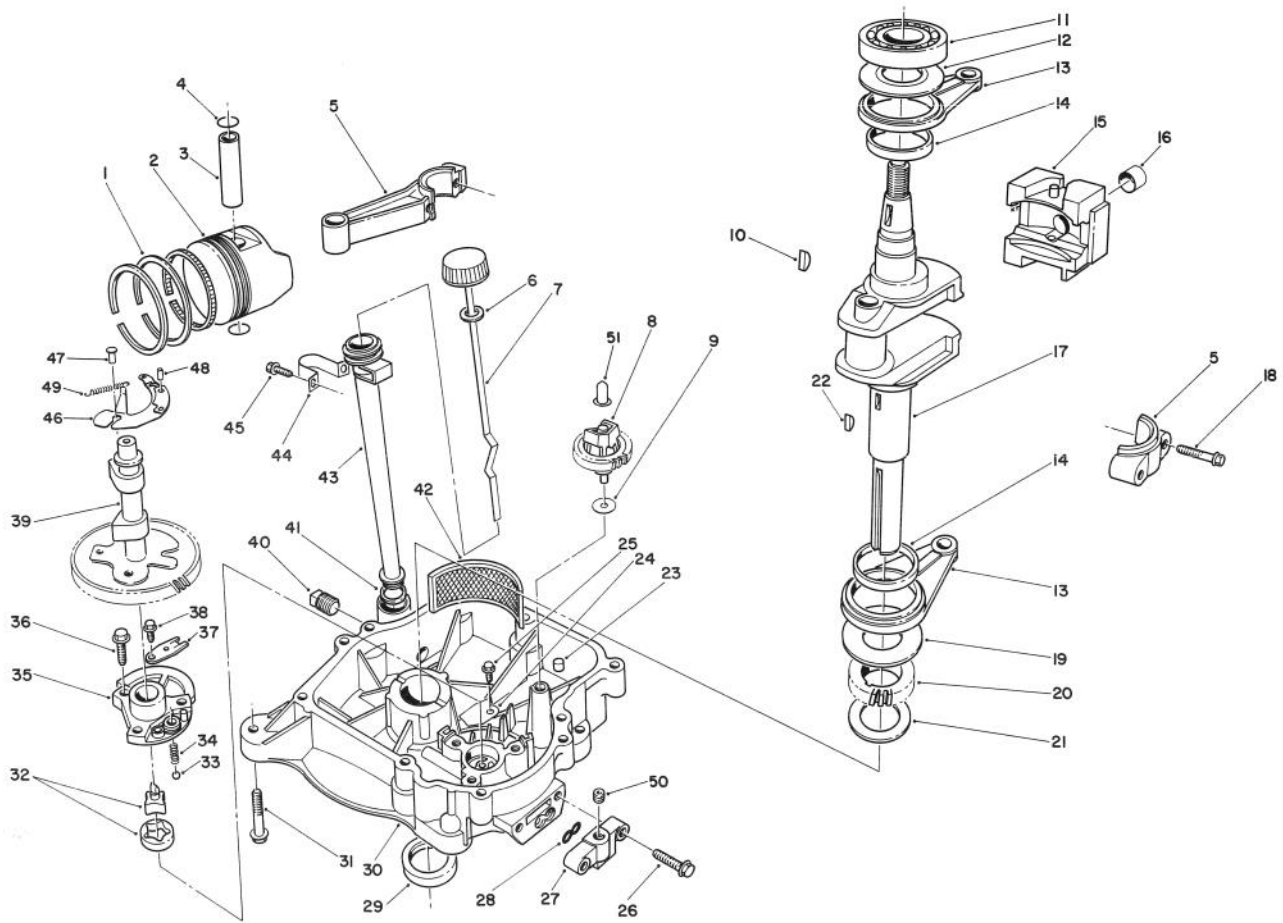

T-0510

CRANKCASE ASSEMBLY (Continued)

Ref. No.	Part No.	Description	No. Used
29	92049-2104	Seal - Oil	1
30	49015-6001	Cover - Crankcase	1
31	130G0845	Bolt	4
32	16082-2057	Oil Pump Assembly	1
33	600A1000	Ball	1
34	92081-2216	Spring	1
35	16142-6001	Cover - Pump	1
36	138G0825	Bolt	3
37	13169-2360	Plate	1
38	130B0610	Bolt	1
39	49118-2064	Camshaft Compression	1
40	92066-2097	Plug - Drain	1

Ref. No.	Part No.	Description	No. Used
41	670D2016	"O" Ring	1
42	49065-2056	Filter - Oil	1
43	59231-2059	Tube - Filter Oil	1
44	92037-2160-9H	Clamp	1
45	130B0508	Screw	1
46	21118-2068	Decompressor	1
47	92043-2113	Pin	2
48	92043-2167	Pin	1
49	92144-2171	Spring	1
50	92066-2102	Plug	1
51	42036-2060	Sleeve	1

*Not Illustrated