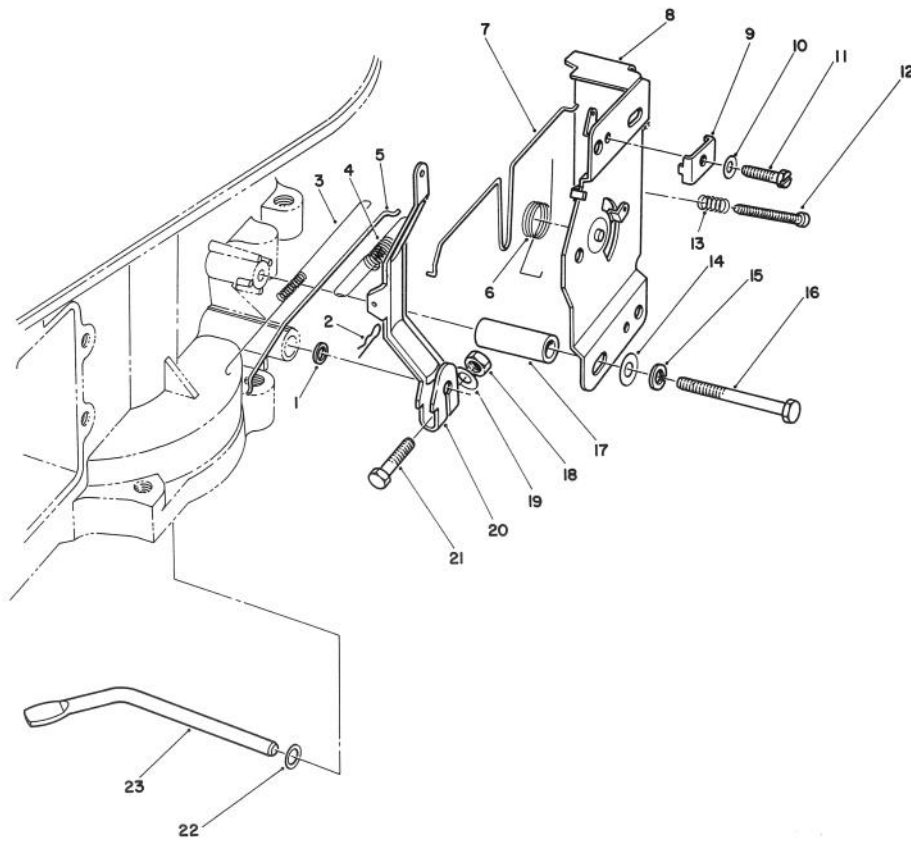

T-0511

GOVERNOR ASSEMBLY

Ref. No.	Part No.	Description	No. Used
1	92049-2097	Seal - Oil	1
2	554A0600	Pin - Cotter	1
3	92081-2213	Spring	1
4	39129-2010	Spring	1
5	16171-2001	Link	1
6	920981-2316	Spring	1
7	16169-2074	Link - Choke	1
8	49113-2067	Control Panel Assembly	1
9	92037-2020	Clamp	1
10	411B0500	Washer	1
11	310701-1225A	Bolt	1

Ref. No.	Part No.	Description	No. Used
12	214B0425	Screw	1
13	314401-5321B	Spring	1
14	311509-3595-00	Washer	2
15	461F0600	Washer - Lock	2
16	112B0650	Bolt	2
17	92027-2071	Collar	2
18	311B0600	Nut	1
19	411B0600	Washer	1
20	21187-2052	Arm - Governor	1
21	92002-2269	Bolt	1
22	410B0600	Washer	1
23	39003-2062	Arm - Pivot	1