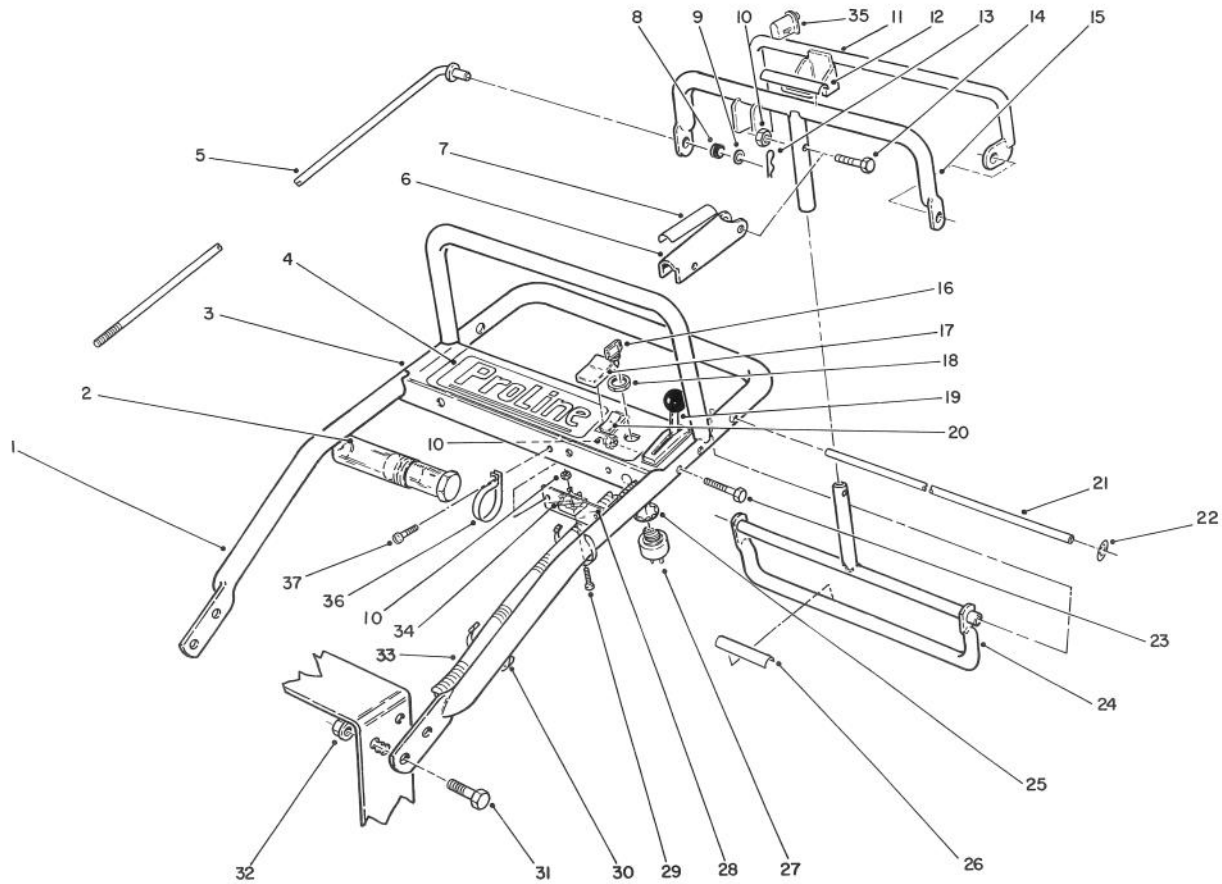

C-0506-90

HANDLE ASSEMBLY

Ref. No.	Part No.	Description	No. Used
1	67-6440	Handle - Upper	1
2	74-0720	Tube - Manual	1
3	82-2140	Panel - Control	1
4	82-7730	Decal - Proline	1
5	82-7631	Rod - Control	2
6	51-4850	Lever - Parking Brake	1
7	52-2010	Decal - Parking Brake	1
8	237-141	Grommet - Rubber	2
9	3256-24	Washer - Plain	2
10	3296-2	Nut - Lock	6
11	82-7680	Bail Assembly	1
12	82-2290	Decal - Control Bar	1
13	3290-307	Pin - Cotter	2
14	32105-1	Screw - Hex. Hd. Machine	1
15	82-7690	Bar - Control	1
16	63-8360	Key	2
17	82-3820	Boot - Switch	1
18	218-461	Nut	1
19	74-0740	Control - Throttle	1

Ref. No.	Part No.	Description	No. Used
20	82-2300	Switch - Clutch	1
21	74-0470	Rod - Pivot	1
22	32151-80	Ring - Push On	2
23	32105-14	Screw - Hex. Hd. Machine	4
24	74-0380	Control - Pivot	1
25	3254-5	Washer - Lock	1
26	82-2280	Decal - Reverse Handle	1
27	29-5560	Switch - Off/On (Incl. Ref. #16, 18, & 25)	1
28	57-5811	Panel - Bottom	1
29	32105-13	Screw - Machine	1
30	3290-378	Cable Tie	2
31	3234-11	Screw - Hex Hd. Cap	4
32	32128-21	Nut - Hex. Flange	4
33		Wire Harness (Ref.)	1
34	37-7600	Bridge - Rectifier	1
35	82-2190	Switch - Bail	1
36	2412-120	R-Clamp	2
37	32104-76	Screw - Self Tapping	4

*Not Illustrated