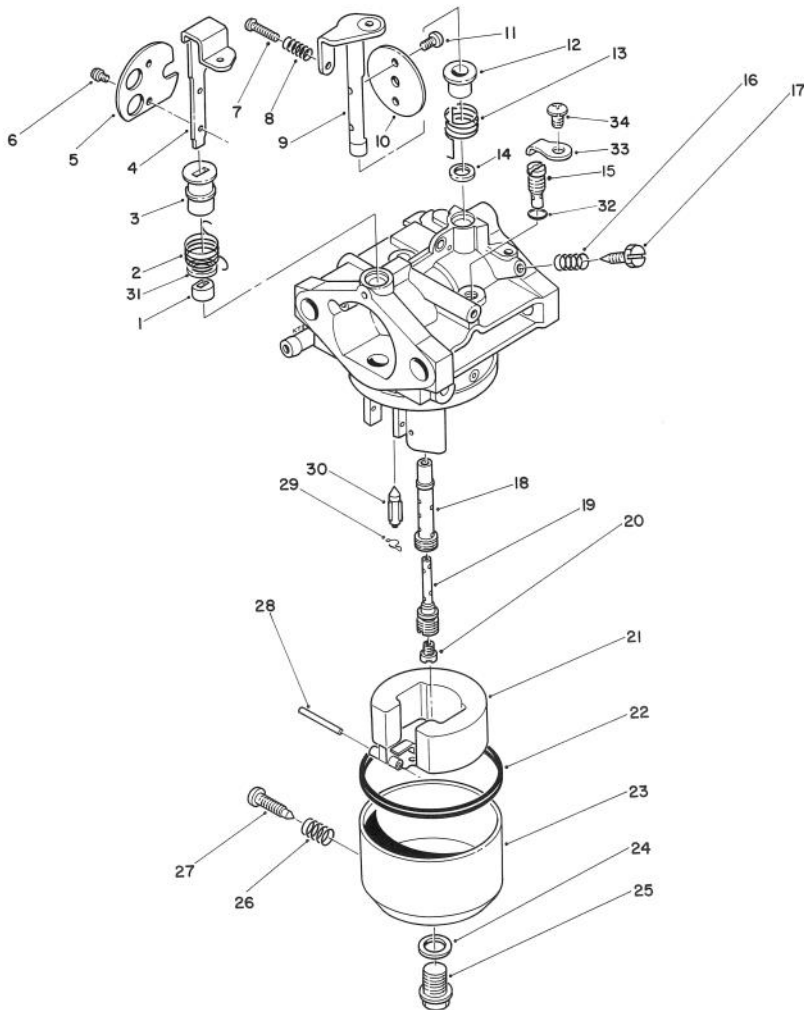

T-0515

CARBURETOR ASSEMBLY

Ref. No.	Part No.	Description	No. Used
1	314598-6138A	Ring	1
2	92144-2160	Spring	1
3	92143-2142	Ring	1
4	16041-2010	Shaft - Choke	1
5	16126-2105	Valve - Choke	1
6	314572-6137A	Screw	2
7	92009-2079	Screw	1
8	313650-6108-00	Spring	1
9	16041-2009	Shaft - Throttle	1
10	16025-2114	Valve - Throttle	1
11	316550-6137A	Screw	2
12	92027-2025	Ring	1
13	92081-2977	Spring	1
14	316626-6206A	Seal	1
15	92064-2062	Jet	1
16	312750-6116-00	Spring	1
17	16014-2055	Screw	1
18	49121-2077	Nozzle	1

Ref. No.	Part No.	Description	No. Used
19	49123-2058	Pipe - Bleed	1
20	92063-2010	Jet	1
21	16031-2066	Float	1
22	313650-6128-00	Gasket	1
23	16020-2094	Chamber - Float	1
24	318190-6159-00	Washer	1
25	3114486-6143A	Bolt	1
26	313122-6116-00	Spring	1
27	315470-6133A	Screw	1
28	314499-6127A	Pin - Float	1
29	315721-6134A	Clip	1
30	16030-2021	Valve - Needle	1
31	92093-2069	Seal	1
32	16038-024	"O"Ring	1
33	13183-2252	Plate	1
34	92009-2244	Screw	1
*	15001-2721	Carburetor Assembly	1

*Not Illustrated