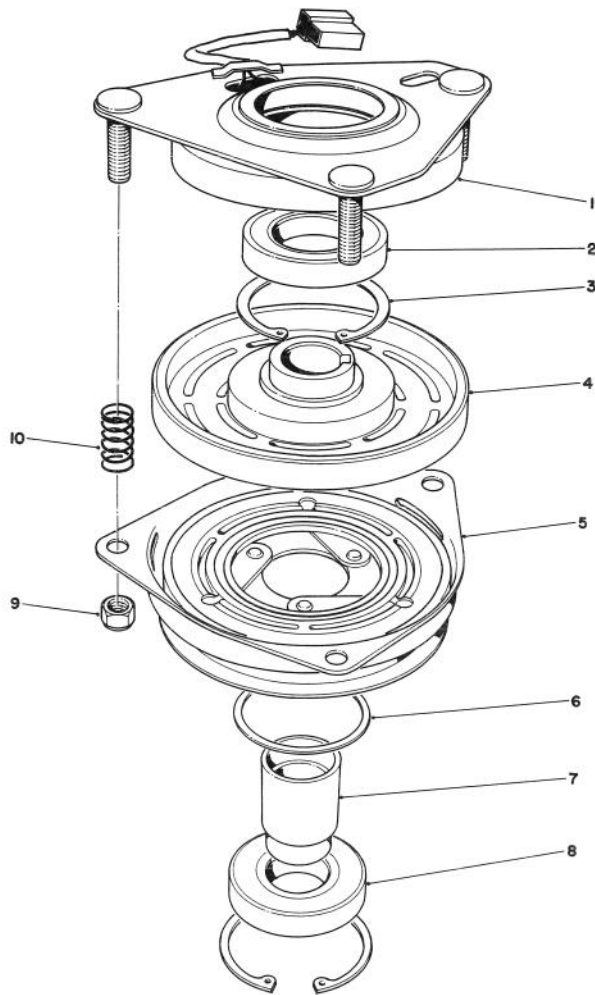

## FRAME ASSEMBLY(Continued)

T-0505

Ref. No.	Part No.	Description	No. Used
28	66-7400	Plate - Control	1
29	82-7750	Decal - Ground Speed	1
30	74-0490	Decal - Fuel Shut Off	1
31	74-0360	Frame - Rear	1
32	74-0510	Valve - Fuel	1

Ref. No.	Part No.	Description	No. Used
33	237-7	"O"Ring	1
34	82-8440	Tank - Fuel	1
35	52 2890	Bushing	2
36	3256-24	Washer	1
37	82-2370	Decal - Fuel Tank	1

T-0506

## ENGINE & CLUTCH ASSEMBLY

Ref. No.	Part No.	Description	No. Used
3	54-2750	V-Belt - Deck Drive	1
4	54-3200	Clutch Brake Assembly	1
5	74-0050	Sheave - Lower Half	1
6	74-0060	Sheave - Upper Half	1
7	5-1336	Key	1
8	51-4540	Retainer - Clutch	1
9		Engine - Kawasaki Model FB460V Type DS08	1
10	56-6360	Fuel - Filter	1
11	2412-98	Clamp - Fuel Line	4

## CLUTCH ASSEMBLY NO. 54-3200

T-0080-90

Ref. No.	Part No.	Description	No. Used	Ref. No.	Part No.	Description	No. Used
1	44-8350	Field Assembly (Incl. Ref. # 2 & 3)	1	6	44-8330	Spacer - Pulley Bearing	1
2	251-292	Bearing - Field	1	7	44-8340	Collar - Bearing	1
3	44-8310	Ring - Retaining	2	8	251-291	Bearing - Pulley	1
4	44-8360	Field Coil, Rotor & Bearing Assembly (Incl. Ref. # 1)	1	9	3296-5	Nut - Lock	3
5	55-7410	Armature & Pulley Assembly (Incl. Ref. # 3, 6, 7, & 8)	1	10	44-8320	Spring	3