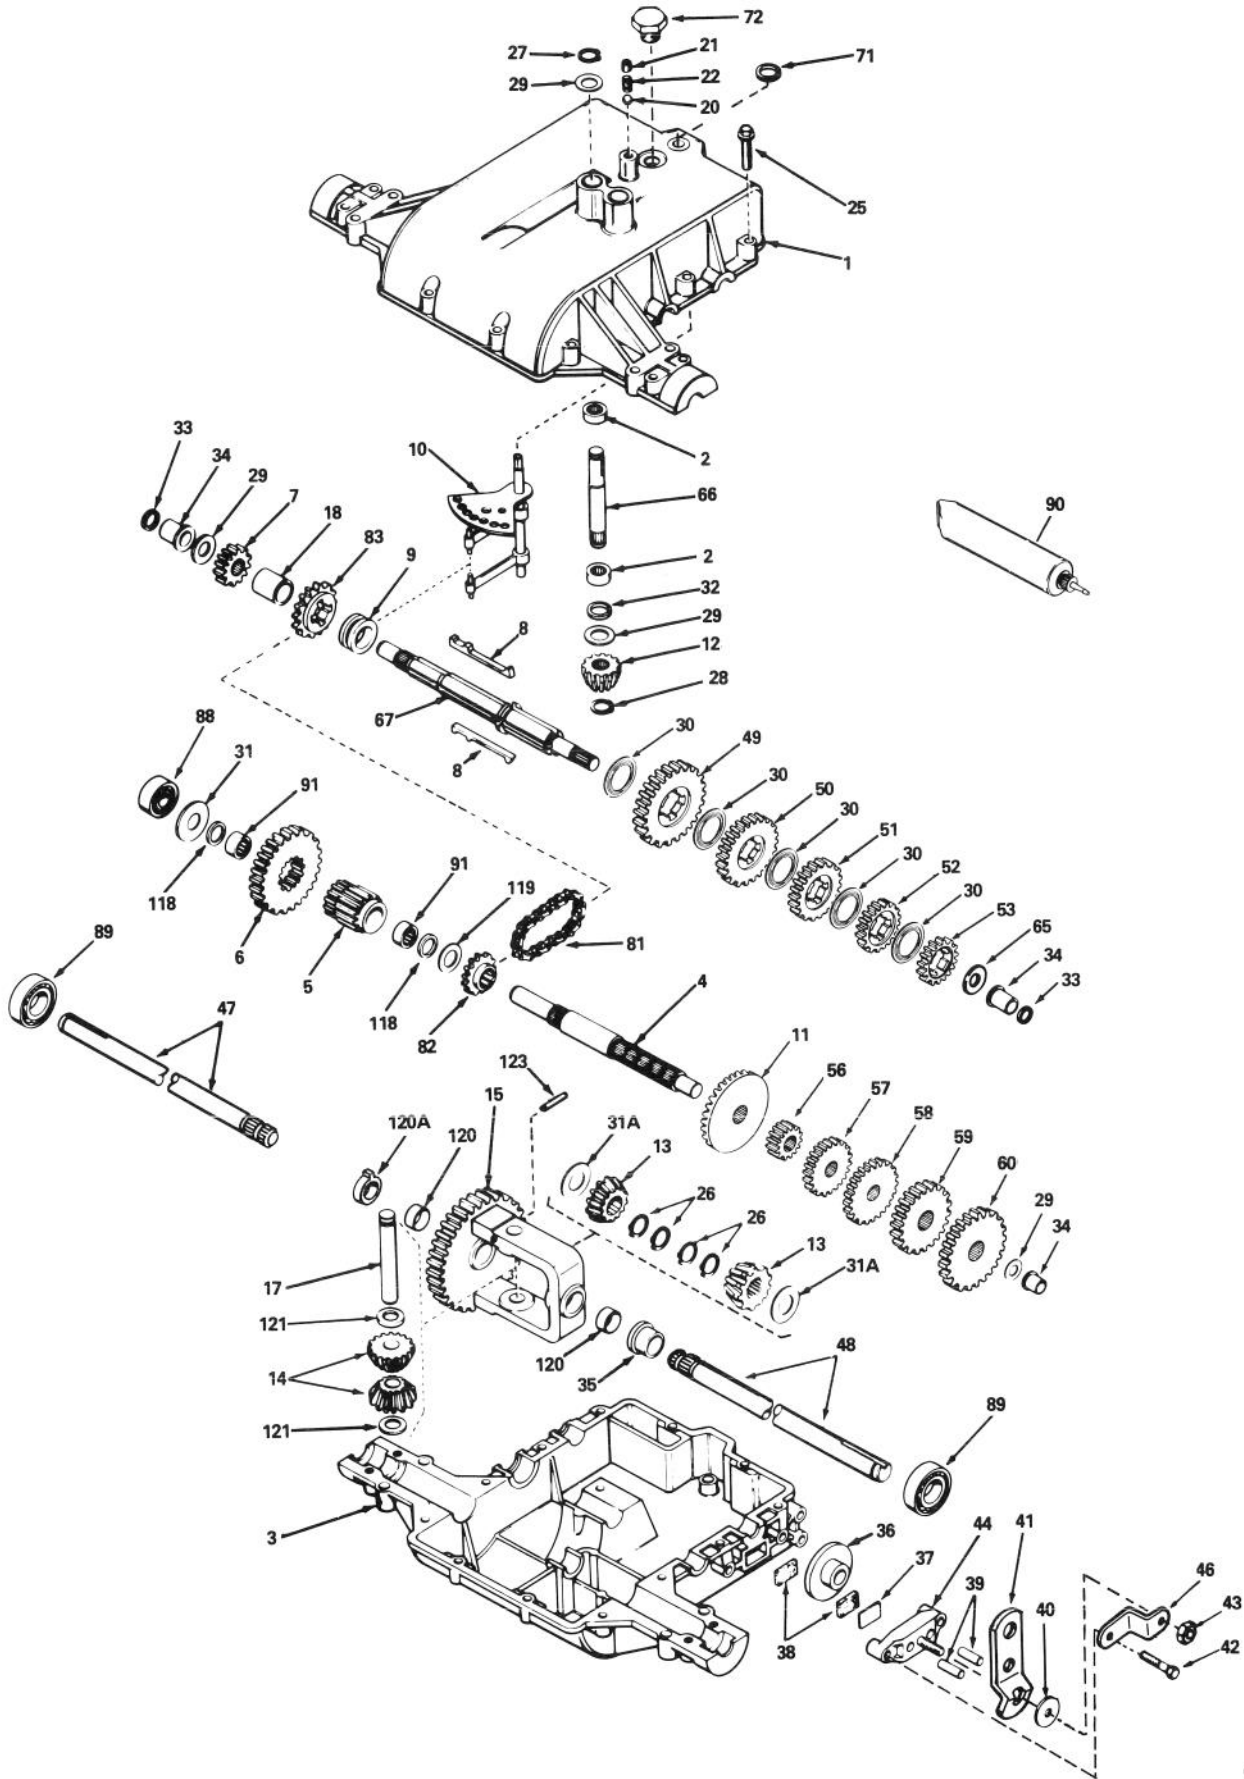

TRANSAXLE PEERLESS MODEL NO. 801-062

C-0845

FULL PAGE PARTS LIST

Ref. No.	Part No.	Description	No. Used
1	772082	Cover, Transaxle	1
2	780122	Bearing, Needle	2
3	770071A	Case, Transaxle	1
4	776204	Shaft, Counter	1
5	778138	Pinion, Output	1
6	778139	Gear, Output	1
7	778136	Gear, Spur (15 teeth)	1
8	792089A	Key	4
9	784266	Collar, Shift	1
10	784290	Rod & Fork Assy., Shift	1
11	778154	Gear, Bevel (42 teeth)	1
12	778153	Bevel Pinion, Input	1
13	778221	Gear, Bevel	2
14	778068	Pinion, Bevel	2
15	778175	Gear Assy., Differential (Incl. 2 of No. 120)	1
17	786034	Pin, Drive	1
18	786074	Spacer	1
20	792077	Ball, Steel	1
21	792078	Screw, Set, 3/8-16 x 3/8	1
22	792079	Spring	1
25	792073	Screw, Fl. Hex. Hd. Thread Forming, 1/4-20 x 1-1/4	17
26	792125	Ring, Retaining (Pkg. of 2)	4
27	792035	Ring, Retaining	1
28	788040	Ring, Retaining	1
29	780072	Washer, Thrust	4
30	780108	Washer, Thrust	5
31	780113	Washer, Flat	1
31A	780001	Washer, Thrust	2
32	788057	Seal, Square cut	1
33	788051	Seal, Square cut	2
34	780105A	Bushing, Flanged	3
35	780118A	Bushing, Flanged	1
36	790003	Disk, Brake	1
37	790007	Plate, Brake pad	1
38	790006	Pad, Brake	2
39	786026	Pin, Dowel	2
40	792076	Washer, Flat	1
41	790013	Lever, Brake	1

Ref. No.	Part No.	Description	No. Used
42	792073	Screw, Fl. Hex. Hd. Thread Forming, 1/4-20 x 1-1/4	2
43	792075	Locknut, 5/16-24	1
44	790025	Holder, Brake pad	1
46	786086	Bracket, Brake Lever	1
47	774658	Axle (13-1/4" Long) (Incl. No. 26)	1
48	774657	Axle (15-1/8" Long) (Incl. No. 26)	1
49	778146A	Gear, Spur (37 teeth)	1
50	778124A	Gear, Spur (30 teeth)	1
51	778123A	Gear, Spur (25 teeth)	1
52	778122A	Gear, Spur (22 teeth)	1
53	778121A	Gear, Spur (20 teeth)	1
56	778145	Gear, Spur (12 teeth)	1
57	778126A	Gear, Spur (20 teeth)	1
58	778127A	Gear, Spur (25 teeth)	1
59	778128A	Gear, Spur (28 teeth)	1
60	778129A	Gear, Spur (30 teeth)	1
65	780109	Washer, Thrust	1
66	776135	Shaft, Input	1
67	776184A	Shaft, Brake	1
71	788069	Seal, Square cut	1
72	792074	Plug, Hex. Hd. 9/16-18 Thd.	1
81	786062A	Chain, Roller (No. 41 chain, 22 Links)	1
82	786061	Sprocket (10 teeth)	1
83	786060	Sprocket (14 teeth)	1
88	780121	Bearing, Ball	1
89	780119	Bearing, Ball	2
90	788067B	Grease (32 oz. bottle Bentonite grease)	1
91	780112	Bearing, Needle	2
118	788053	Seal, Square cut	2
119	780114	Washer, Flat	1
120	780064	Bushing	2
120A	780120	Bushing	1
121	780065	Washer, Thrust	2
123	792040	Pin, Roll	1