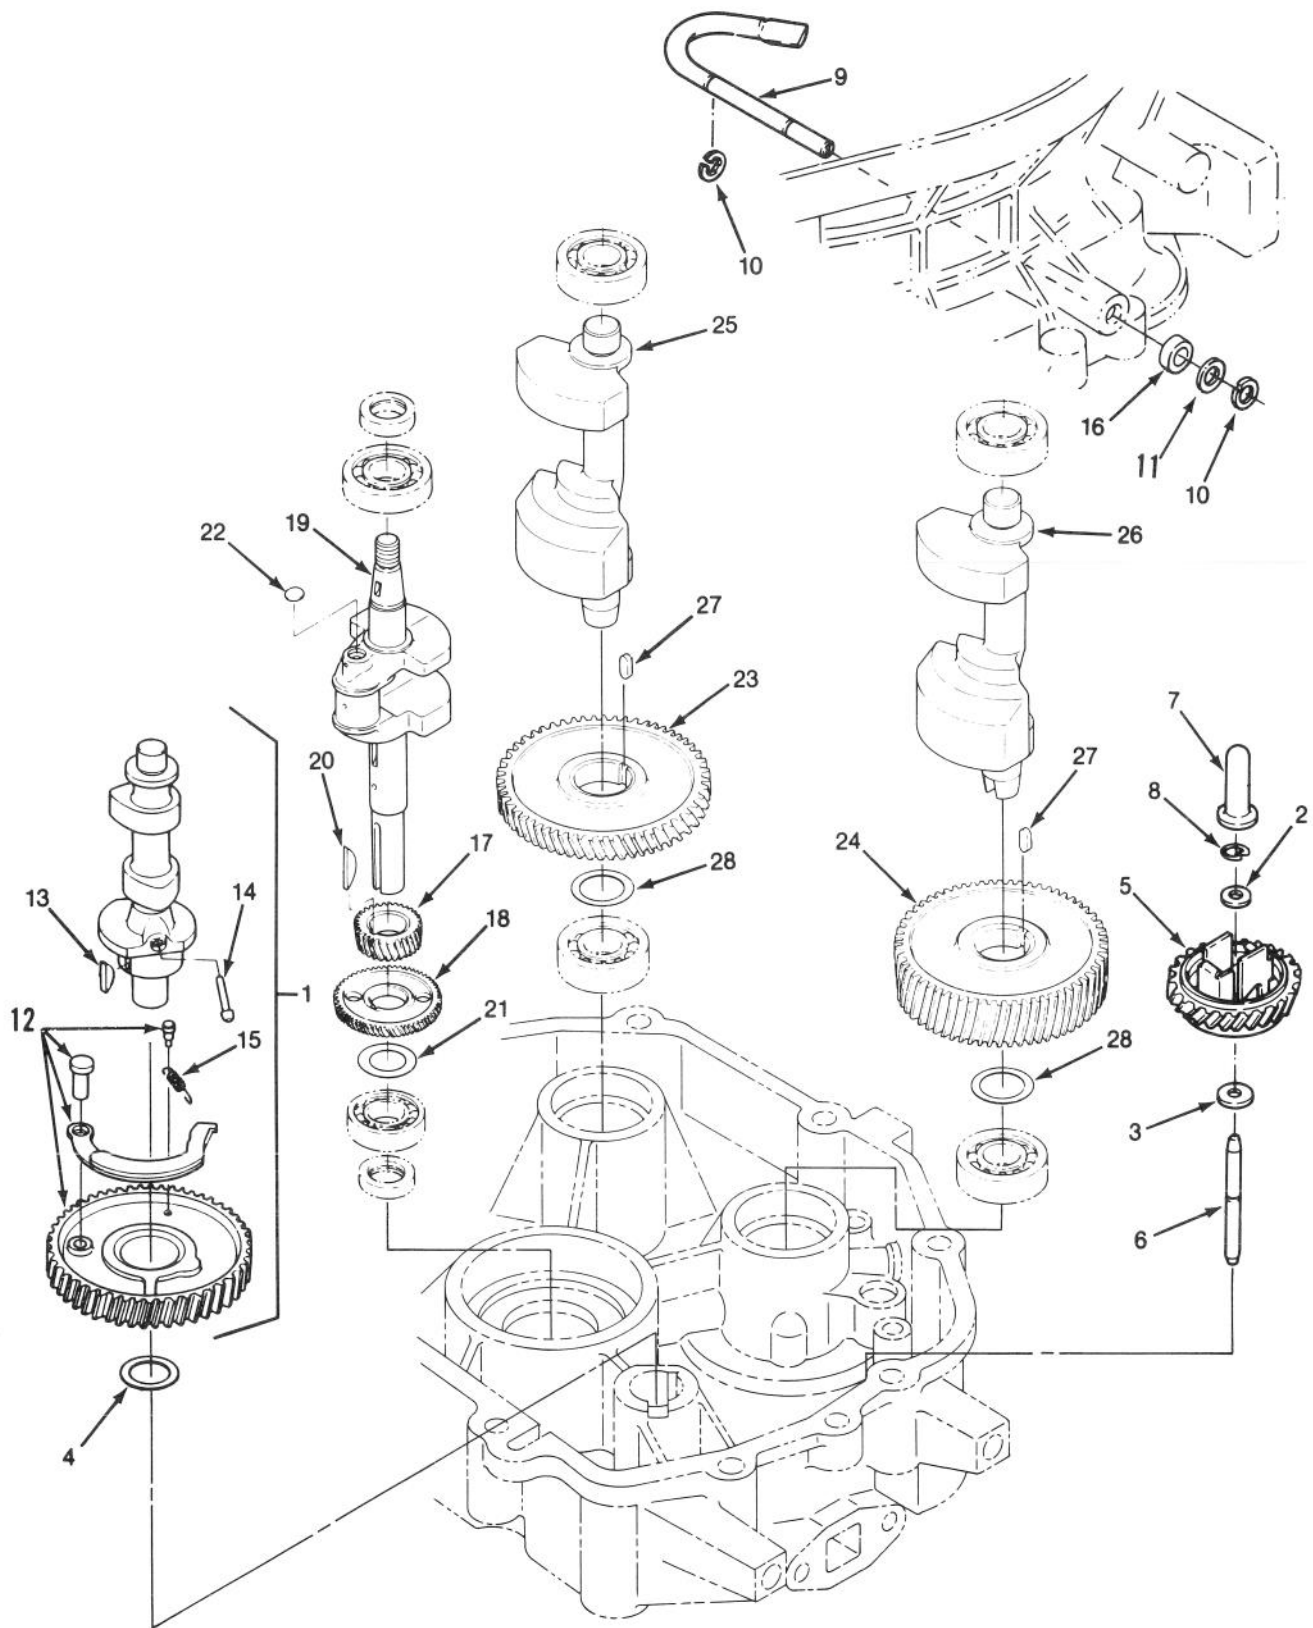

14HP ENGINE CRANKSHAFT & CAMSHAFT ASSEMBLY

Figure 9-3 Crankshaft & Camshaft

14HP ENGINE CRANKSHAFT & CAMSHAFT ASSEMBLY

Ref. No.	Part No.	Description	No. Used
1	NN10627	Camshaft Assembly (Incl. Ref. #12-15)	1
2	NN10628	Washer	1
3	NN10629	Washer	1
4	NN10630	Shim - Camshaft (.50mm)	1
*	NN10631	Shim - Camshaft (.60mm)	1
*	NN10632	Shim - Camshaft (.80mm)	1
*	NN10633	Shim - Camshaft (.90mm)	1
*	NN10634	Shim - Camshaft (1.00mm)	1
*	NN10635	Shim - Camshaft (1.20mm)	1
5	NN10636	Gear	1
6	NN10637	Shaft	1
7	NN10638	Sleeve	1
8	NN10639	Stop - Governor	1
9	NN10640	Lever	1
10	NN10641	Clip - Retaining	2
11	NN10543	Washer	1
12	NN10642	Camgear Assembly	1
13	NN10643	Key - Camgear	1
14	NN10644	Pin	1
15	NN10645	Spring	1
16	NN10646	Seal - Shaft Lever	1
17	NN10742	Gear - Crankshaft	1
18	NN10743	Gear - Balancer	1
19	NN10744	Crankshaft	1
20	NN10745	Key - Gear	1

Ref. No.	Part No.	Description	No. Used
21	NN10746	Shim - Crankshaft (.20mm)	1
*	NN10747	Shim - Crankshaft (.30mm)	1
*	NN10748	Shim - Crankshaft (.40mm)	1
*	NN10749	Shim - Crankshaft (.50mm)	1
22	NN10750	Plug	1
23	NN10751	Gear	1
24	NN10752	Gear	1
25	NN10753	Shaft	1
26	NN10754	Shaft	1
27	NN10755	Key - Gear	2
28	NN10756	Shim - Balancer Shaft (.50mm)	1
*	NN10757	Shim - Balancer Shaft (.60mm)	1
*	NN10758	Shim - Balancer Shaft (.70mm)	1
*	NN10759	Shim - Balancer Shaft (.80mm)	1
*	NN10760	Shim - Balancer Shaft (.90mm)	1
*	NN10761	Shim - Balancer Shaft (1.00mm)	1
*	NN10762	Shim - Balancer Shaft (1.20mm)	1
*	NN10765	Kit - Gasket, Engine	1
*	NN10764	Kit - Electric Starter (Field Conversion)	1
*	NN10347	Sealant - Thread (50cc Bottle)	1

*Not Illustrated