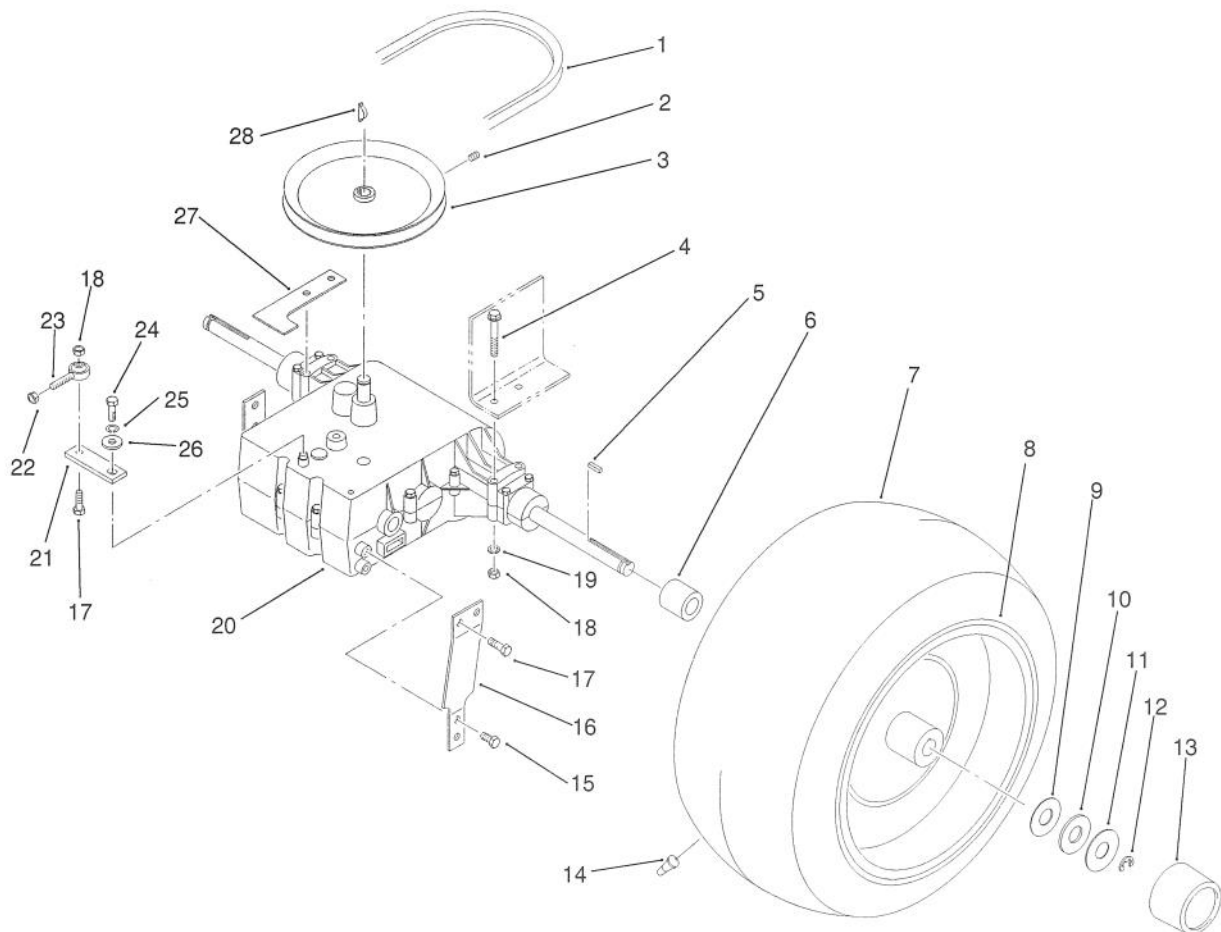

C-0830

REAR WHEEL AND TRANSMISSION ASSEMBLY

Ref. No.	Part No.	Description	No. Used
1	111435	V-Belt	1
2	909543	Screw - Set	2
3	78-6650	Pulley - Trans.	1
4	9080264	Screw - Hex. Washer Hd.	4
5	1120	Key - Square	2
6	110387	Spacer - Axle	1
7	78-1260	Tire	2
8	110877	Rim	2
9	1278	Washer	2
10	5210	Washer - Shim	2
11	109114	Washer - Wheel	2
12	104636	E-Ring	2
13	109154	Cap - Hub	2
14	5108	Valve - Tire, Tubeless	2
15	9267204	Screw - Cap, Hex. Hd.	4

Ref. No.	Part No.	Description	No. Used
16	78-1800	Strap	2
17	9080194	Screw - Cap, Hex. Hd.	5
18	9156624	Nut	5
19	9200084	Washer	4
20	78-6880	Assy. Transmission	1
21	78-7201	Arm - Transmission	1
22	9150844	Nut	1
23	115575	Ball End	1
24	9081536	Screw - Hex. Hd.	1
25	9200814	Washer - Lock	1
26	104869	Washer	1
27	78-7673	Stop - Brake	1
28	937225	Key, Hi-Pro	1
*	78-1250	Wheel & Tire Assy. (Incl. Ref. #7, 8 & 14)	2

*Not Illustrated