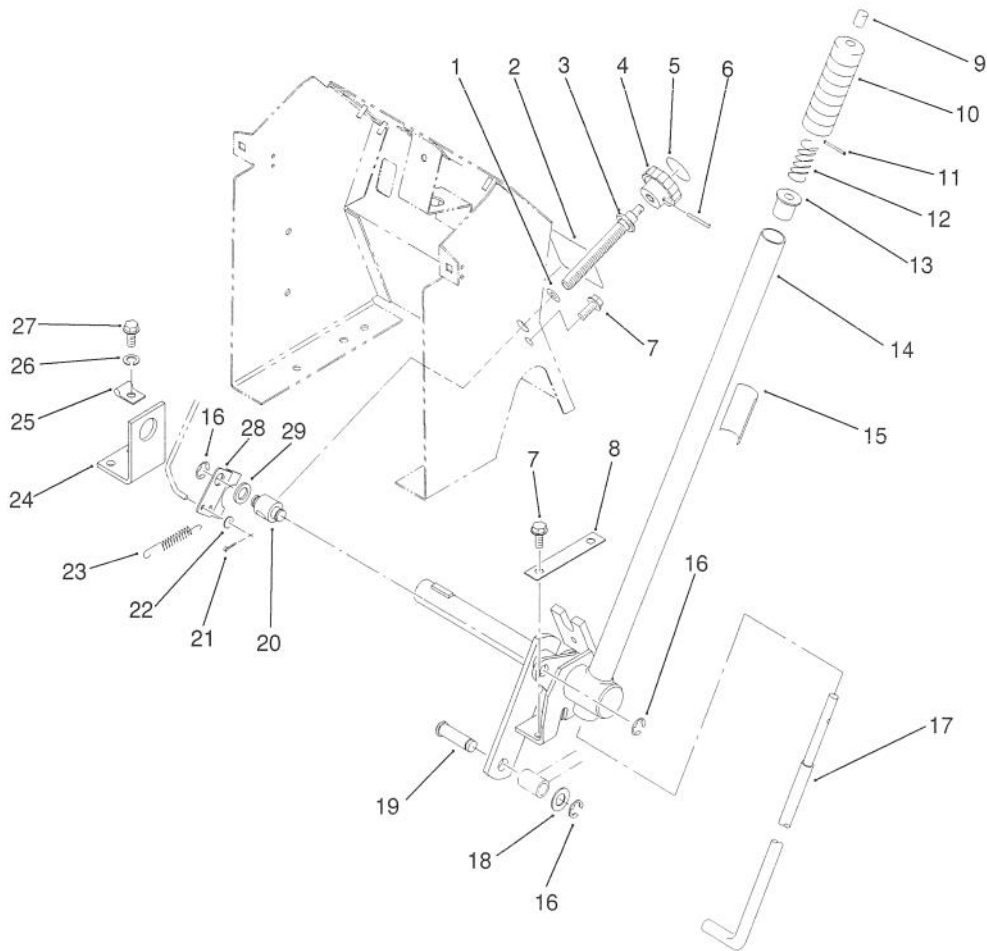

C-0829

LIFT BAR LINKAGE ASSEMBLY

Ref. No.	Part No.	Description	No. Used
1	9202594	Washer	1
2	78-8520	Decal	1
3	78-2151	Rod	1
4	115593	Knob	1
5	78-9740	Decal - H.O.C. Knob	1
6	933140	Pin - Roll	1
7	9267204	Screw - Hex. Washer Hd.	3
8	78-6810	Plate	1
9	105316	Cap - Rod, Plunger	1
10	6542	Grip - Handle	1
11	933148	Pin - Roll	1
12	3624	Spring - Compression	1
13	8130	Retainer - Spring	1
14	78-2090	Handle W.A.	1
15	112168	Decal - Lift	1

Ref. No.	Part No.	Description	No. Used
16	5701	E-Ring	3
17	106257	Rod - Latch, Lift	1
18	9200114	Washer	1
19	78-7911	Pin	1
20	78-2140	Trunnion	1
21	9320004	Pin - Cotter	1
22	9200054	Washer	1
23	116792	Spring	1
24	78-1310	Bracket	1
25	100729	Clip	1
26	9201234	Washer - Lock	1
27	9267204	Screw - Cap, Hex. Hd.	2
28	78-3180	Plate	1
29	9202634	Washer	1