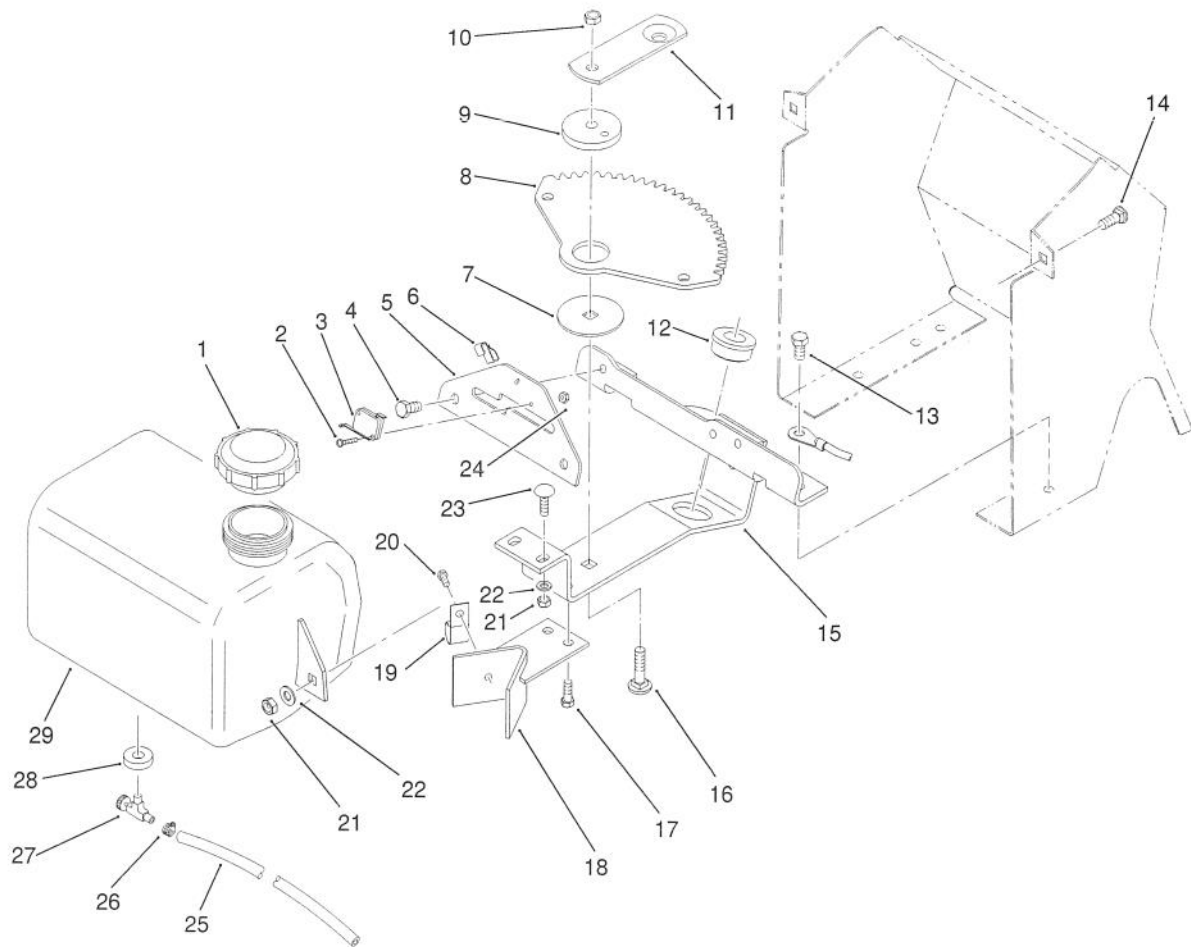

C-0836

FUEL TANK AND STEERING BRACKET ASSEMBLY

Ref. No.	Part No.	Description	No. Used
1	111424	Cap - Gas	1
2	9109484	Screw	2
3	115230	Switch - Clutch	1
4	9266944	Screw	2
5	78-8165	Plate	1
6	111392	J-Clip	1
7	111419	Washer - Bearing	1
8	78-2610	Sector - Gear	1
9	111418	Bushing	1
10	108886	Nut	1
11	78-9190	Plate	1
12	110391	Bearing - Wheel	1
13	9266944	Screw	2
14	9000379	Bolt - Carriage	2
15	78-1192	Bracket - Steering	1
16	9002359	Bolt - Carriage	1

Ref. No.	Part No.	Description	No. Used
17	9267204	Screw	2
18	78-2490	Stop - W.A.	1
19	8830	Clip	1
20	9267204	Screw - Hex. Washer Hd.	1
21	9156624	Nut	4
22	9200084	Washer	4
23	9062159	Bolt - Carriage	2
24	9157324	Nut	2
25	117225	Hose - Fuel Line	1
26	108898	Clamp - Hose	2
27	104048	Valve - Fuel	1
28	104047	Bushing	1
29	111473	Tank - Fuel	1
*	112153	Assy. - Tank, Fuel (Incl. Ref. #27-29)	1

*Not Illustrated