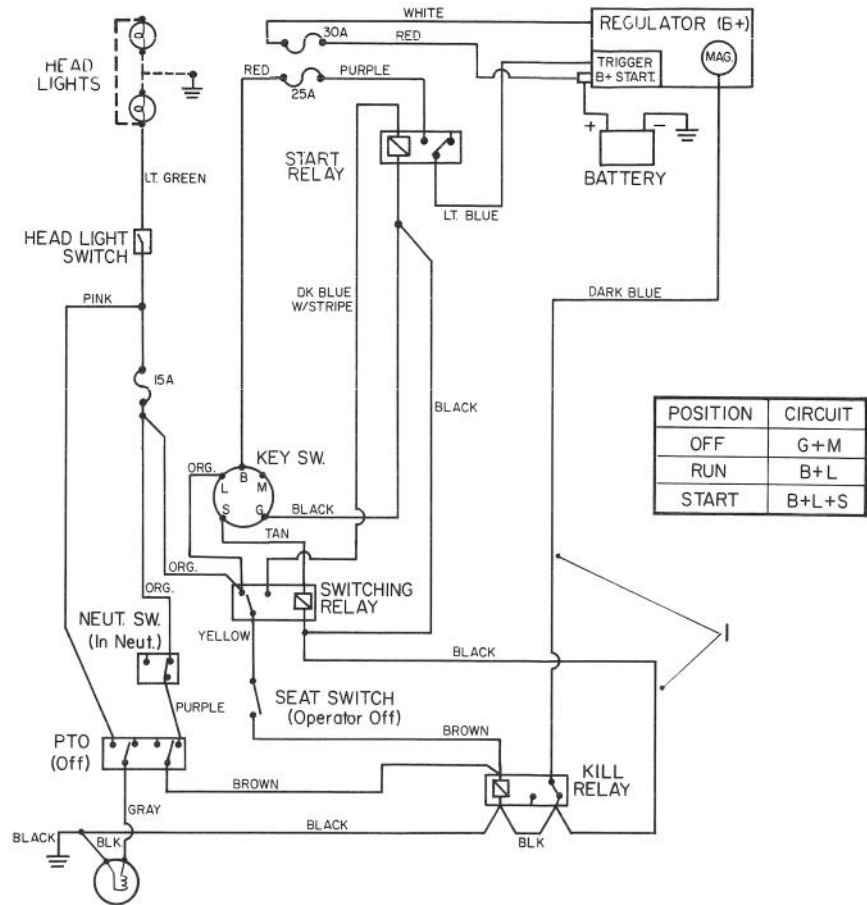

C-0863

ELECTRICAL SCHEMATIC

Ref. No.	Part No.	Description	No. Used
1	78-7230	Wire Harness	1

Ref. No.	Part No.	Description	No. Used