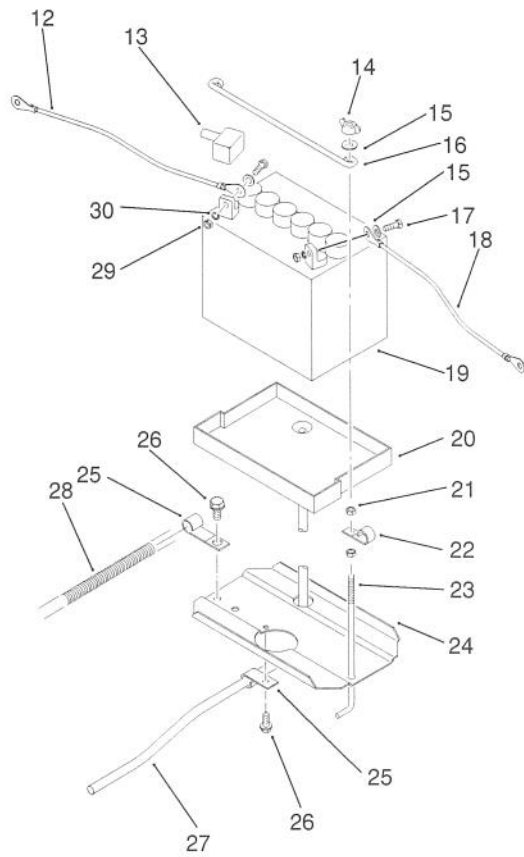

## REAR WHEEL AND TRANSMISSION ASSEMBLY

Ref. No.	Part No.	Description	No. Used
1	111435	V-Belt	1
2	909543	Screw - Set	2
3	78-6650	Pulley - Trans.	1
4	9080264	Screw - Hex. Washer Hd.	4
5	1120	Key - Square	2
6	110387	Spacer - Axle	1
7	78-1260	Tire	2
8	110877	Rim	2
9	1278	Washer	2
10	5210	Washer - Shim	2
11	109114	Washer - Wheel	2
12	104636	E-Ring	2
13	109154	Cap - Hub	2
14	5108	Valve - Tire, Tubeless	2
15	9267204	Screw - Cap, Hex. Hd.	4

Ref. No.	Part No.	Description	No. Used
16	78-1800	Strap	2
17	9080194	Screw - Cap, Hex. Hd.	5
18	9156624	Nut	5
19	9200084	Washer	4
20	78-6880	Assy. Transmission	1
21	78-7201	Arm - Transmission	1
22	9150844	Nut	1
23	115575	Ball End	1
24	9081536	Screw - Hex. Hd.	1
25	9200814	Washer - Lock	1
26	104869	Washer	1
27	78-7673	Stop - Brake	1
28	937225	Key, Hi-Pro	1
*	78-1250	Wheel & Tire Assy. (Incl. Ref. #7, 8 & 14)	2

## MAIN FRAME ASSEMBLY

Ref. No.	Part No.	Description	No. Used
1	78-7292	Frame	1
2	9156624	Nut	10
3	100729	Clip	3
4	78-1130	Panel	1
5	9000389	Bolt - Carriage	1
6	78-8470	Decal - Danger	1
7	79-0120	Decal - Parking	1
8	9266974	Screw - Hex. Washer Hd.	1
9	9266944	Screw - Cap, Hex. Hd.	3
10	79-0681	Panel - Rear	1

Ref. No.	Part No.	Description	No. Used
11	9080214	Screw - Cap, Hex. Hd.	1
12	112670	Decal - Danger	1
13	9002159	Bolt - Carriage	1
14	9151124	Nut	4
15	9201554	Washer - Lock	4
16	110636	Pad - Footrest	2
17	900379	Bolt - Carriage	1
18	106288	Clamp - Shaft	2
19	115197	Decal - Attach-A-Matic	2
20	100571	Cable Tie	1