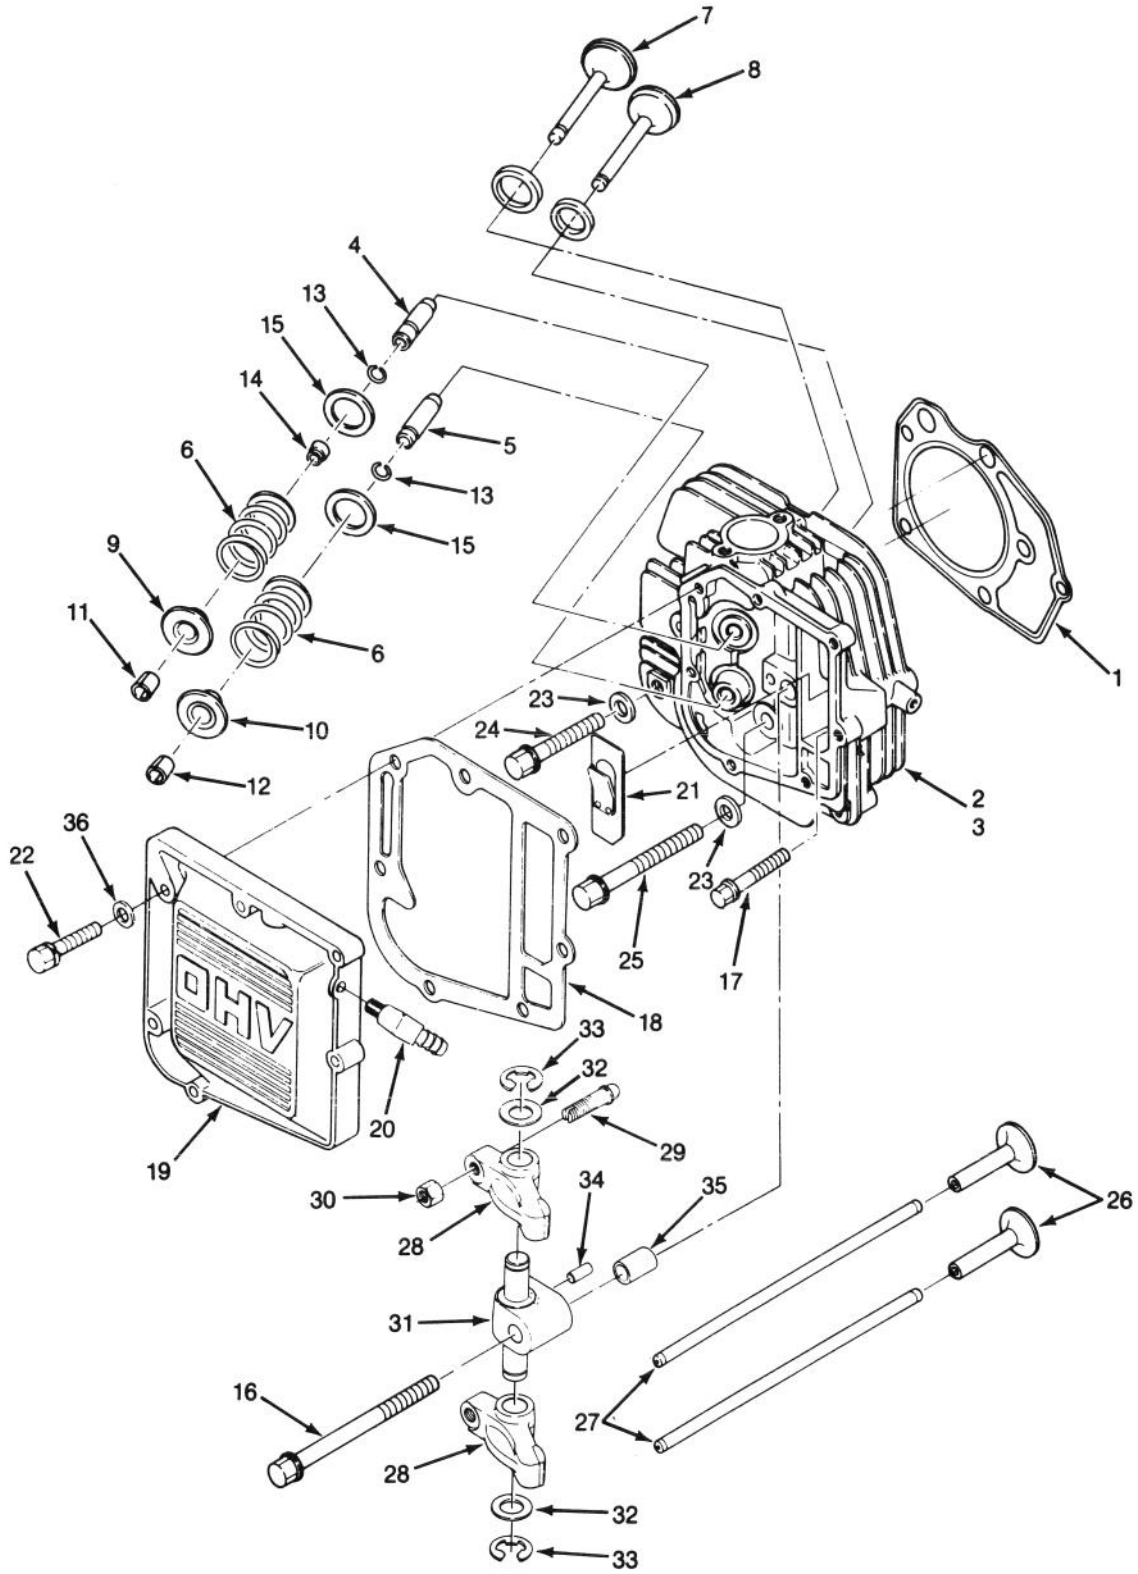

14HP ENGINE CYLINDER HEAD & VALVES ASSEMBLY

Figure 9-5 Cylinder Head and Valves

14HP ENGINE CYLINDER HEAD & VALVES ASSEMBLY

Ref. No.	Part No.	Description	No. Used
1	NN10592	Gasket - Cylinder Head	1
2	NN10593	Cylinder Head Assembly (Incl. Ref. #4-15)	1
3	NN10594	Cylinder Head Assembly (Incl. Ref. #4-5)	1
4	NN10595	Guide - Intake Valve	1
5	NN10596	Guide - Exhaust Valve	1
6	NN10597	Spring - Valve	2
7	NN10598	Valve - Intake	1
8	NN10599	Valve - Exhaust	1
9	NN10600	Retainer - Intake	1
10	NN10601	Retainer - Exhaust	1
11	NN10602	Lock - Intake	1
12	NN10603	Lock - Exhaust	1
13	NN10604	Ring	2
14	NN10605	Seal - Intake	1
15	NN10606	Washer	2
16	NN10607	Bolt	1
17	NN10608	Bolt	1
18	NN10609	Gasket	1

Ref. No.	Part No.	Description	No. Used
19	NN10610	Cover - Valve	1
20	NN10611	Fitting - 90°	1
21	NN10612	Breather	1
22	NN10613	Screw - Hex. Socket Hd.	7
23	NN10614	Washer	2
24	NN10615	Bolt	2
25	NN10615	Bolt	2
26	NN10617	Tappet	2
27	NN10618	Rod - Push	2
28	NN10619	Rocker Arm Assembly (Incl. Ref. #29-30)	2
29	NN10620	Screw	2
30	NN10621	Nut	2
31	NN10622	Shaft - Rocker Arm	1
32	NN10623	Washer - Rocker Arm	2
33	NN10624	Clip - Retainer	2
34	NN10625	Pin - Dowel	1
35	NN10626	Pin - Dowel (Hollow)	1
36	NN10542	Washer	7