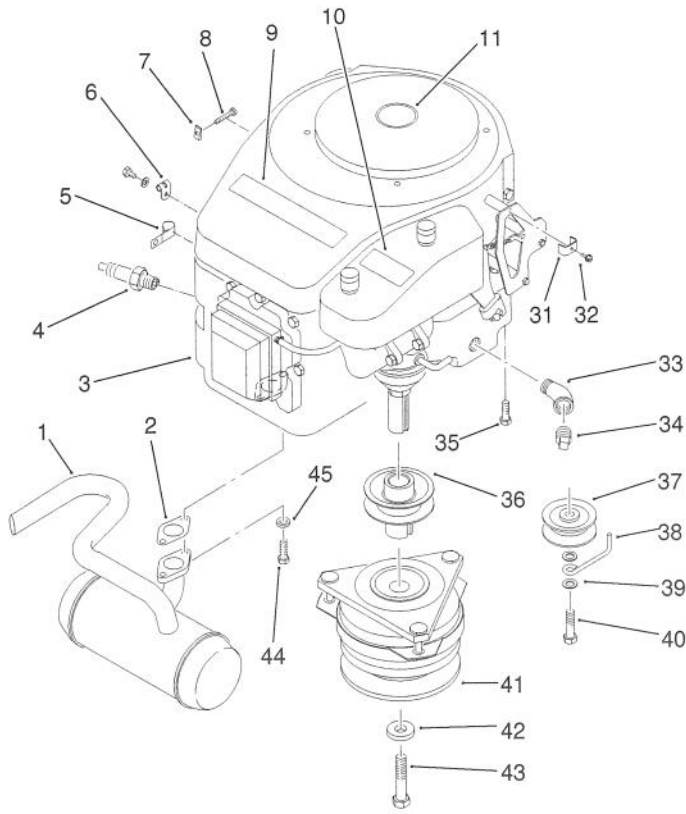

C-0832

ENGINE AND BATTERY MOUNT ASSEMBLY

Ref. No.	Part No.	Description	No. Used
1	78-2930	Muffler	1
2	117184	Gasket - Exhaust	1
3	78-7110	Engine E140V	1
4	NN10728	Plug - Spark	1
5		Clip	1
6	115413	Clevis	1
7	111392	J-Clip	1
8	113114	Screw	1
9	118600	Decal - Power PWC	1
10	78-8740	Decal - 14.0	1
11	120040	Decal - Toro	1
12	111076	Wire - Positive	1
13	109553	Boot - Battery	1
14	116497	Nut - Wings	2
15	9200074	Washer	4
16	117316	Rod - Hold Down	1
17	9080034	Screw - Cap, Hex. Hd.	2
18	112757	Wire - Negative	1
19	104962	Battery	1
20	106948	Tray	1
21	915114	Nut	2
22	105490	Clip	1
23	109547	Hook - Battery	1

Ref. No.	Part No.	Description	No. Used
24	78-6820	Tray	1
25	111392	J-Clip	1
26	9266944	Screw - Hex. Wash.Hd.	1
27	114721	Tube - Drain, Battery	1
28	78-7230	Wire Harness	1
29	9151114	Nut	2
30	9200814	Washer - Lock	2
31	11688	Clamp	1
32	9265664	Screw	1
33	9430832	Elbow - Street	1
34	NN10682	Plug	1
35	9266964	Screw - Cap, Hex Hd	4
36	78-6641	Pulley, Eng.	1
37	110370	Pulley, Idler	1
38	79-1790	Guide, Belt	1
39	9200094	Washer	2
40	9080376	Screw - Cap, Hex. Hd	1
41	78-6990	Clutch	1
42	112843	Washer	1
43	115203	Screw - Cap, Hex. Hd.	1
44	113113	Screw - Cap, Hex. Hd.	2
45	9200824	Washer - Lock	2