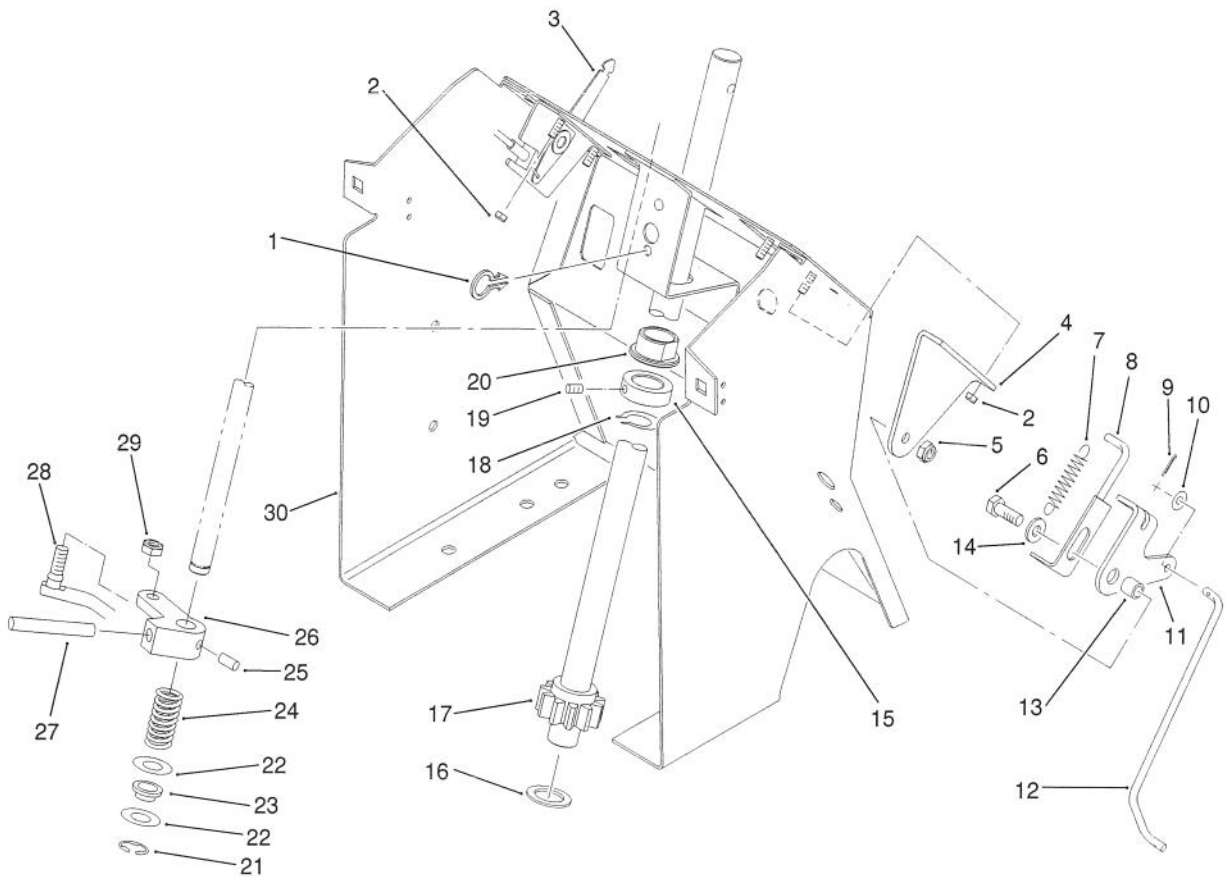

C-0827

STEERING SHAFT AND INDICATOR ASSEMBLY

Ref. No.	Part No.	Description	No. Used
1	115858	Clip - Snap On	1
2	9157404	Nut	3
3	78-8790	Control - Throttle	1
4	78-7911	Support - Indicator	1
5	9156614	Nut	1
6	9080034	Screw - Cap Hex Hd	1
7	78-9750	Spring - Extension	1
8	79-1070	Indicator W.A.	1
9	9320004	Pin - Cotter	1
10	9200054	Washer	1
11	78-7901	Retainer - Indicator	1
12	78-2100	Rod - Indicator	1
13	78-9481	Spacer	1
14	9200074	Washer	1
15	109189	Bearing	1

Ref. No.	Part No.	Description	No. Used
16	1278	Washer	1
17	78-8130	Shaft - Steering	1
18	111646	Grip Ring	1
19	909848	Screw - Set	1
20	111383	Collar	1
21	936117	Ring - Retaining	1
22	3765	Washer - Shim	2
23	5666	Bushing - Nyliner	1
24	78-8730	Spring - Compression	1
25	933275	Pin - Roll	1
26	78-6201	Arm	1
27	933233	Pin - Roll	1
28	78-7220	Assy., Rod, Control	1
29	9156624	Nut	1
30	78-2391	Hood Stand W.A.	1