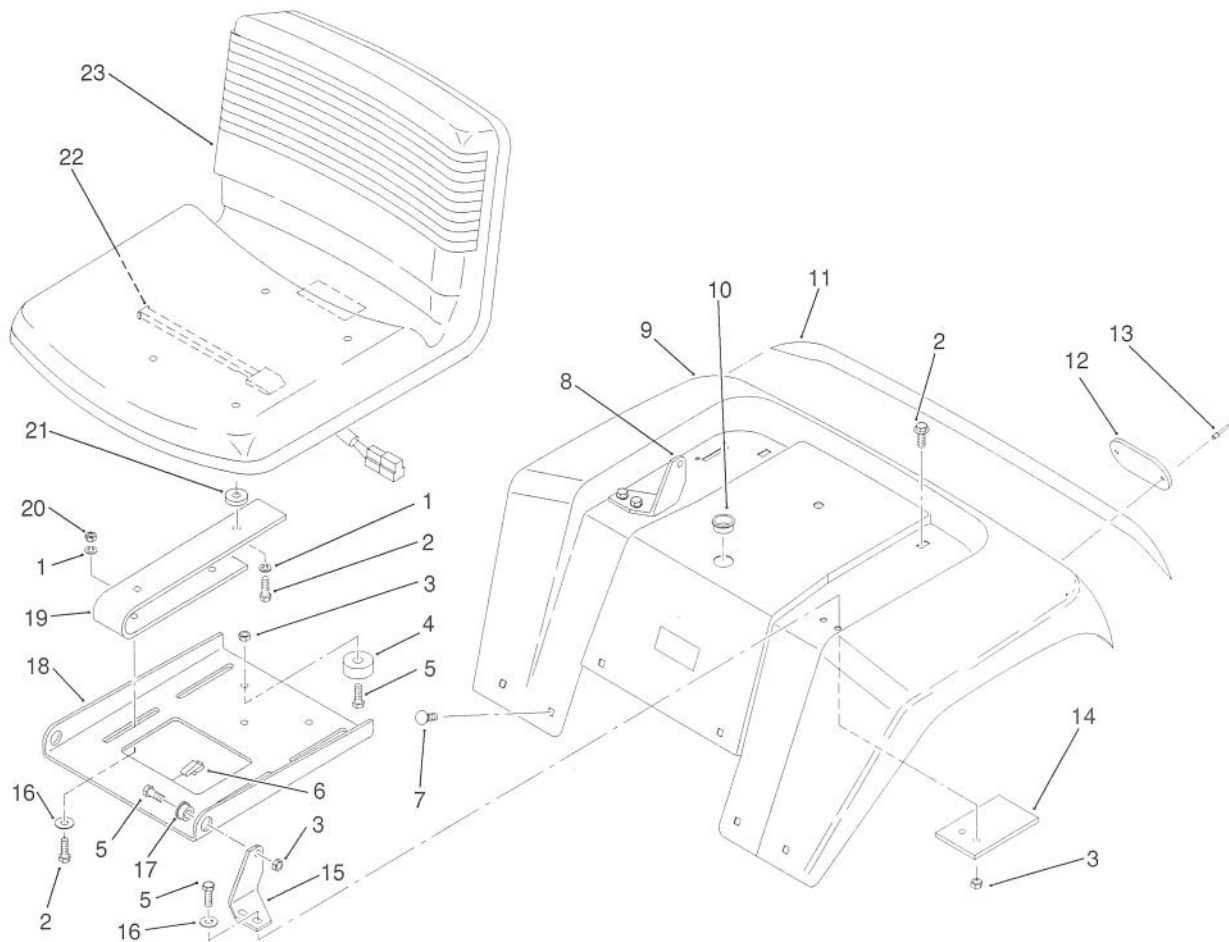

C-0826

FENDER AND SEAT ASSEMBLY

Ref. No.	Part No.	Description	No. Used
1	9200824	Washer - Lock	8
2	9080184	Screw - Cap, Hex. Hd.	10
3	9156624	Nut	8
4	108889	Bumper	2
5	9080194	Screw - Cap, Hex. Hd.	8
6	111392	J-Clip	2
7	9002149	Bolt - Carriage	4
8	112744	Bracket - Pivot, R.H.	1
9	79-0050	Fender	1
10	938031	Bushing - Nylon	1
11	117760	Decal - Fender	1
12	108547	Reflector	2

Ref. No.	Part No.	Description	No. Used
13	109193	Rivet - Pop	4
14	112961	Plate	2
15	112745	Bracket - Pivot, L.H.	1
16	9200084	Washer	6
17	105503	Bushing	2
18	113852	Plate - Pivot, Seat	1
19	112837	Spring - Seat	2
20	9151124	Nut	4
21	109989	Spacer - Nylon	4
22	38-1420	Switch - Seat	1
23	78-9160	Seat	1