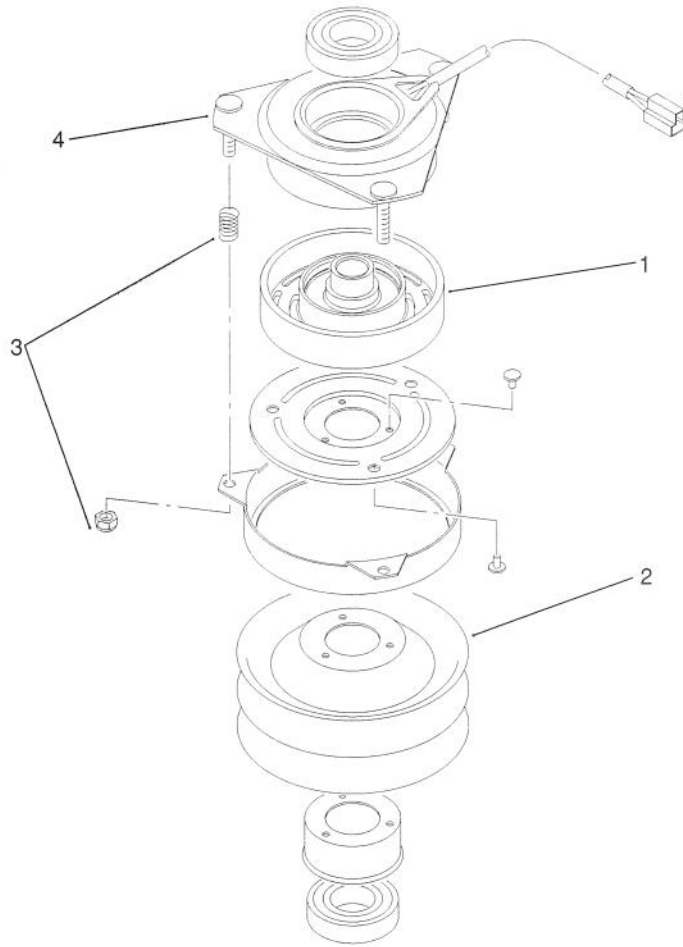

C-0842

CLUTCH ASSEMBLY 78-6990

Ref. No.	Part No.	Description	No. Used	Ref. No.	Part No.	Description	No. Used
1	5210-101-012	Assembly - Rotor	1	3	5215-101-001	Accessories - Nuts & Springs	3
2	5215-101-028	Assembly - Armature	1	4	5215-101-004	Assembly - Field	1