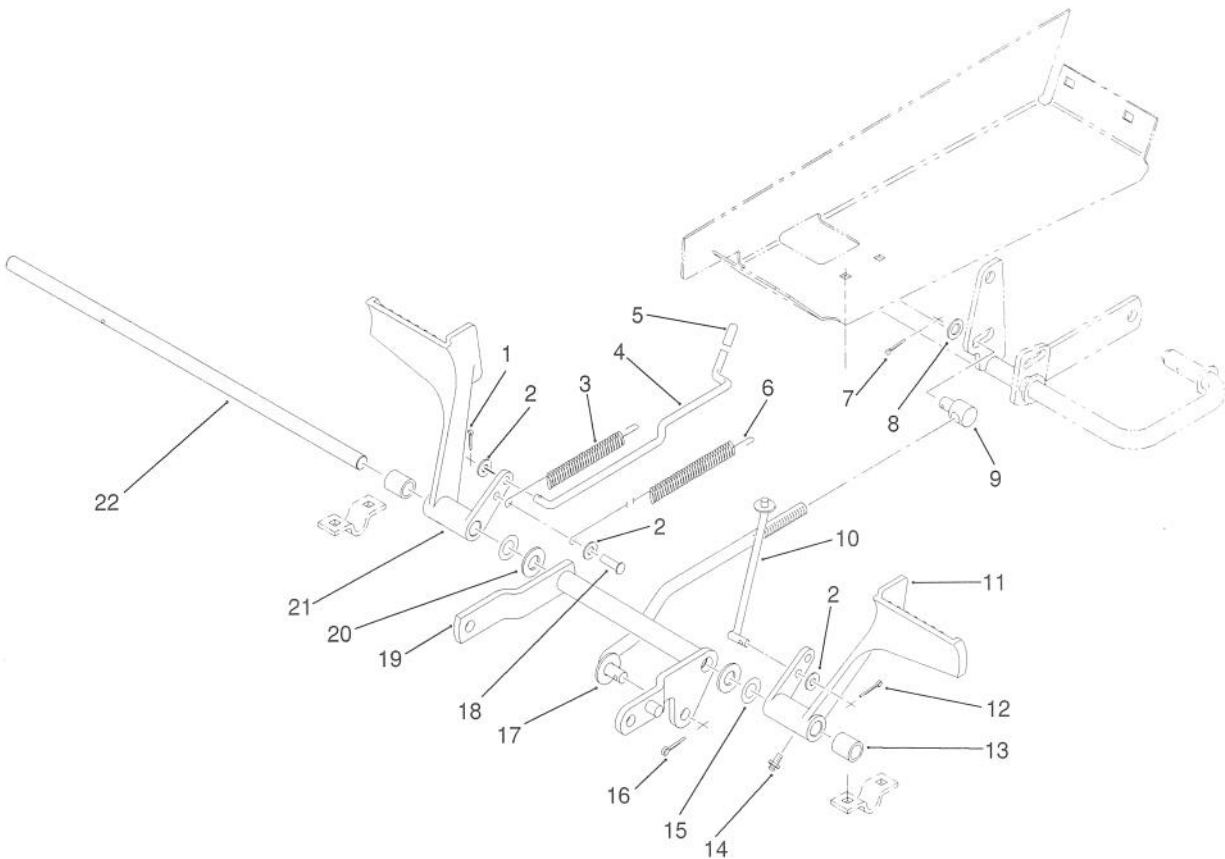

C-0843

BRAKE AND CLUTCH PEDAL ASSEMBLY

Ref. No.	Part No.	Description	No. Used
1	9320084	Pin - Cotter	2
2	9200084	Washer - Flat	4
3	78-9200	Spring - Brake	1
4	78-6120	Rod - Brake, Parking	1
5	111439	Grip - Rod	1
6	116782	Spring	1
7	9320084	Pin - Cotter	1
8	9200114	Washer - Flat	1
9	8870	Trunnion	1
10	78-9730	Rod - W.A., Clutch	1
11	78-8180	Pedal - Clutch	1

Ref. No.	Part No.	Description	No. Used
12	9320084	Pin - Cotter	2
13	110015	Spacer	2
14	83-2750	Fitting - Grease	2
15	111712	Washer - Wave	2
16	9320344	Pin - Cotter	1
17	78-2430	Rod - W.A.	1
18	9329575	Pin - Clevis	1
19	78-2111	Arm - W.A.	1
20	9202154	Washer - Flat	2
21	117234	Pedal - Brake	1
22	78-6830	Shaft - Pedal	1