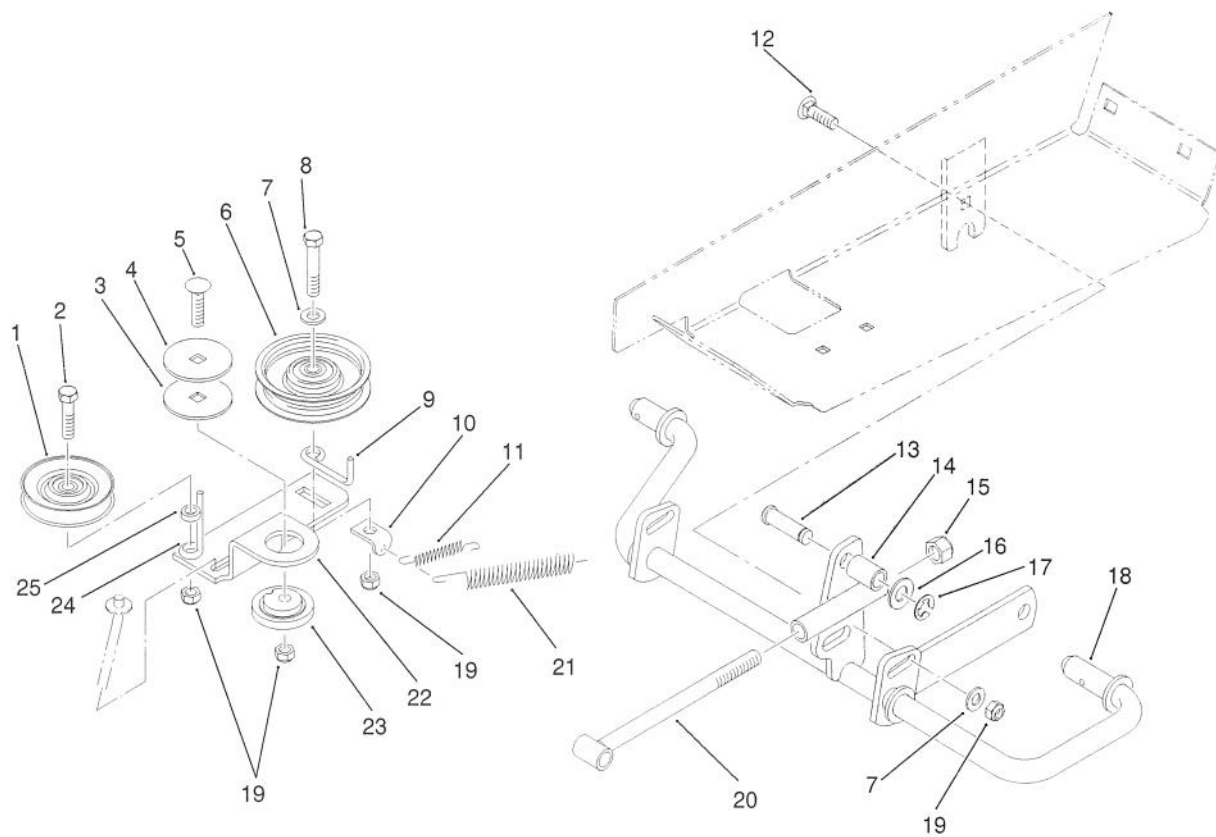

C-0833

IDLER AND PEDAL SHAFT ASSEMBLY

Ref. No.	Part No.	Description	No. Used
1	1623	Pulley - Idler	1
2	9080364	Screw - Cap, Hex. Hd.	1
3	111419	Washer - Bearing	1
4	78-7120	Washer	1
5	9000659	Bolt - Carriage	1
6	112425	Pulley - Idler, Flat	1
7	9200094	Washer - Flat	3
8	9080384	Screw - Cap, Hex. Hd.	1
9	79-0390	Guide - Belt	1
10	2534	Clip - Spring	1
11	111466	Spring	1
12	9000649	Bolt - Carriage	2
13	79-1250	Pin - Clevis	1

Ref. No.	Part No.	Description	No. Used
14	78-7390	Link - W.A.	1
15	9156654	Nut	1
16	9200114	Washer - Flat	1
17	5701	E-Ring	1
18	78-2321	Shaft - W.A.	1
19	9156634	Nut	5
20	78-7360	Rod - W.A.	1
21	107788	Spring - Extension	1
22	78-6771	Arm - Idler	1
23	111418	Bushing	1
24	79-0400	Guide - Belt	1
25	104525	Spacer	1