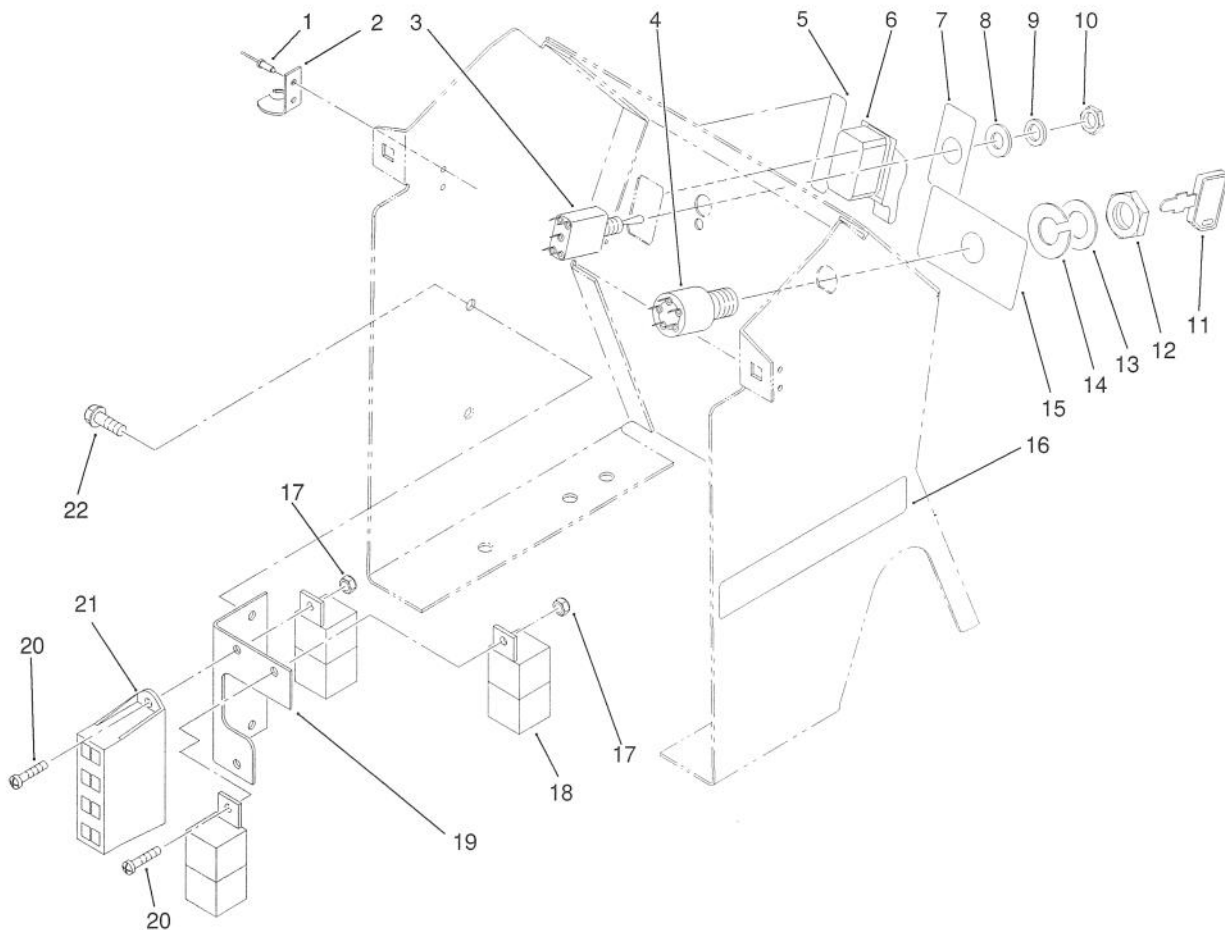

C-0828

DASH ASSEMBLY

Ref. No.	Part No.	Description	No. Used
1	117431	Rivet - Pop	2
2	117343	Keeper - Latch	1
3	102138	Switch - Lights	1
4	116338	Switch - Ignition, Assembly (Incl. Ref #4 & 11-14)	1
5	78-8440	Decal PTO	1
6	78-3030	PTO Switch & Handle	1
7	78-8490	Decal	1
8	102250	Washer	1
9	9202594	Washer	1
10	113179	Nut - Face	1
11	116738	Key	1

Ref. No.	Part No.	Description	No. Used
12	101884	Nut	1
13	9202624	Washer	1
14	9201604	Washer - Lock	2
15	78-8480	Decal - Ignition	1
16	117512	Decal - 5 Speed	1
17	9157404	Nut	3
18	116397	Relay	3
19	78-2250A	Bracket - Holder, Fuse	1
20	9107964	Pan Head Screw	3
21	120930	Holder - Fuse	1
22	79-1590	Screw - Hex. Washer Hd.	2