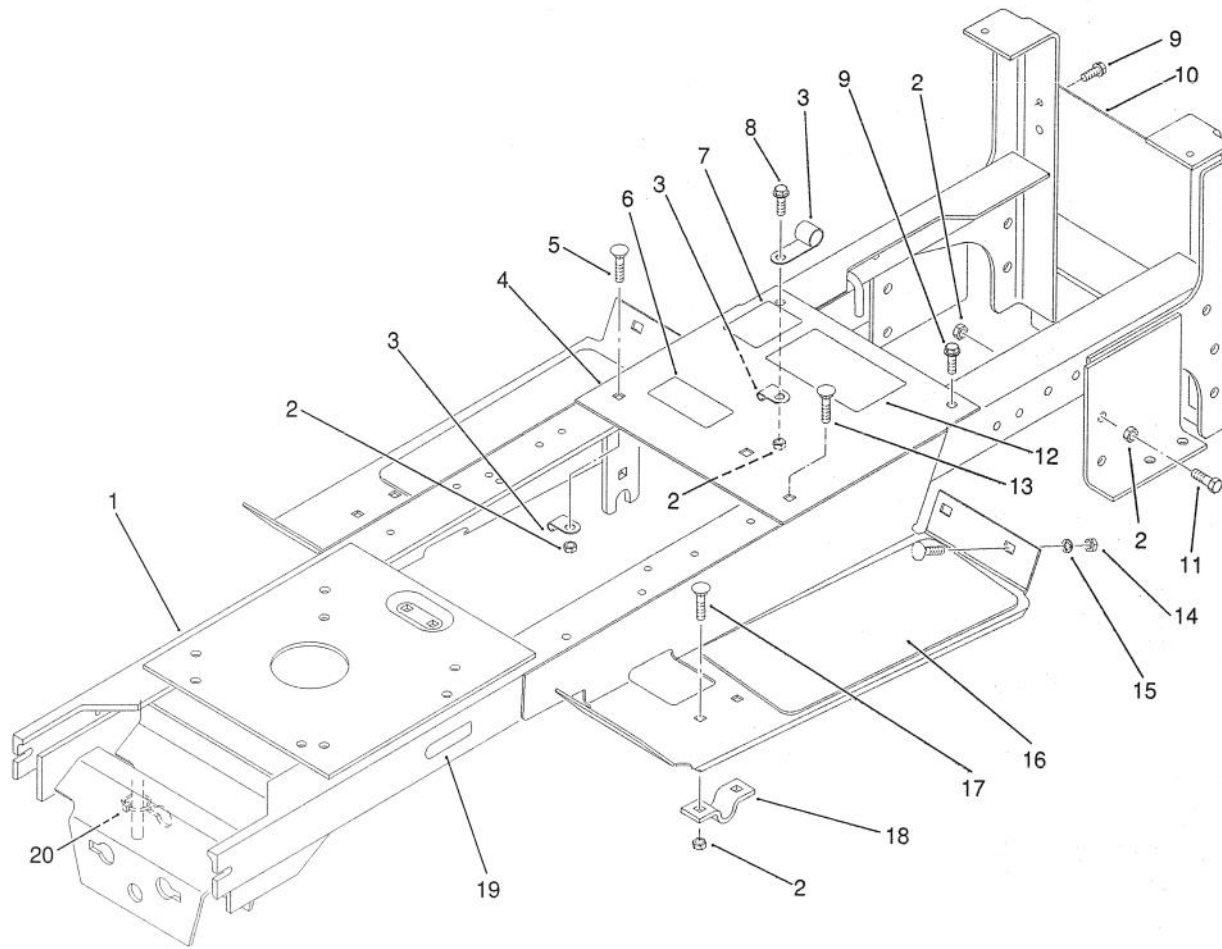

C-0831

MAIN FRAME ASSEMBLY

Ref. No.	Part No.	Description	No. Used
1	78-7292	Frame	1
2	9156624	Nut	10
3	100729	Clip	3
4	78-1130	Panel	1
5	9000389	Bolt - Carriage	1
6	78-8470	Decal - Danger	1
7	79-0120	Decal - Parking	1
8	9266974	Screw - Hex. Washer Hd.	1
9	9266944	Screw - Cap, Hex. Hd.	3
10	79-0681	Panel - Rear	1

Ref. No.	Part No.	Description	No. Used
11	9080214	Screw - Cap, Hex. Hd.	1
12	112670	Decal - Danger	1
13	9002159	Bolt - Carriage	1
14	9151124	Nut	4
15	9201554	Washer - Lock	4
16	110636	Pad - Footrest	2
17	900379	Bolt - Carriage	1
18	106288	Clamp - Shaft	2
19	115197	Decal - Attach-A-Matic	2
20	100571	Cable Tie	1