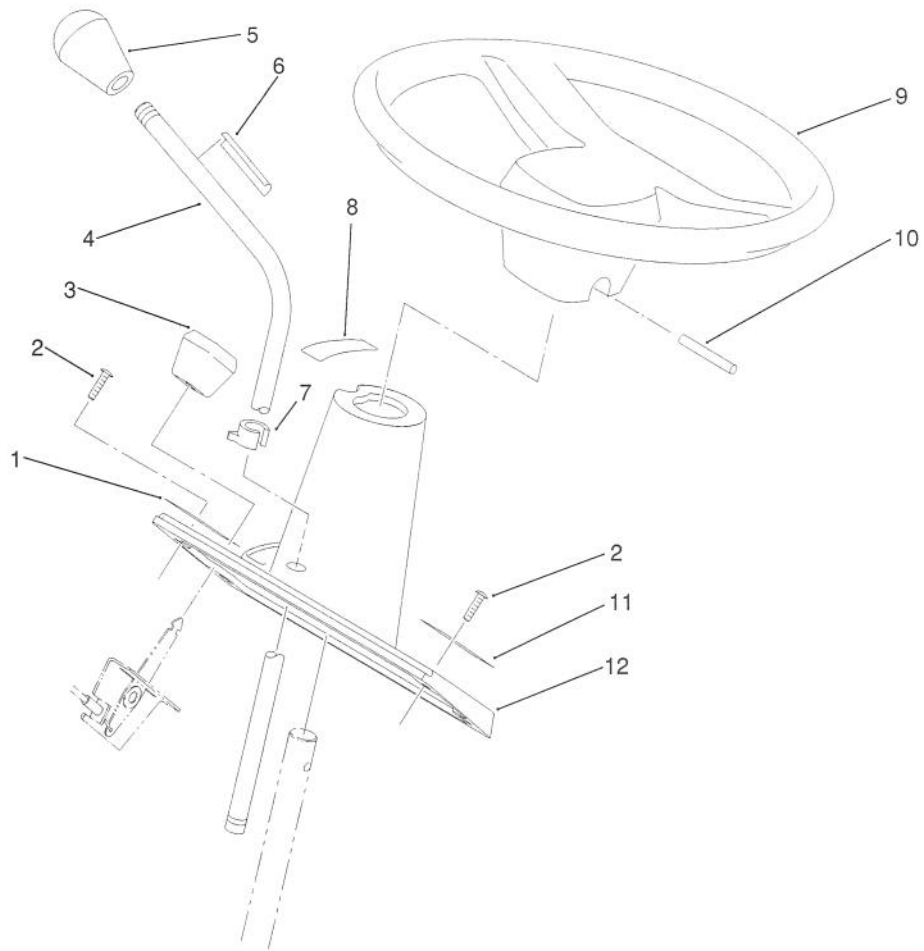

C-0858

STEERING WHEEL AND CONSOLE ASSEMBLY

Ref. No.	Part No.	Description	No. Used
1	78-7930	Decal - Throttle	1
2	78-8710	Screw - Pan Head	3
3	116454	Knob	1
4	78-6143	Rod - Lever	1
5	112983	Knob	1
6	79-0930	Decal - Control, Motion	1

Ref. No.	Part No.	Description	No. Used
7	113025	Pointer	1
8	78-7941	Decal - 5 Speed, Motion	1
9	78-3100	Wheel - Steering	1
10	933221	Pin - Roll	1
11	78-8370	Decal - Height of Cut	1
12	78-5980	Console	1