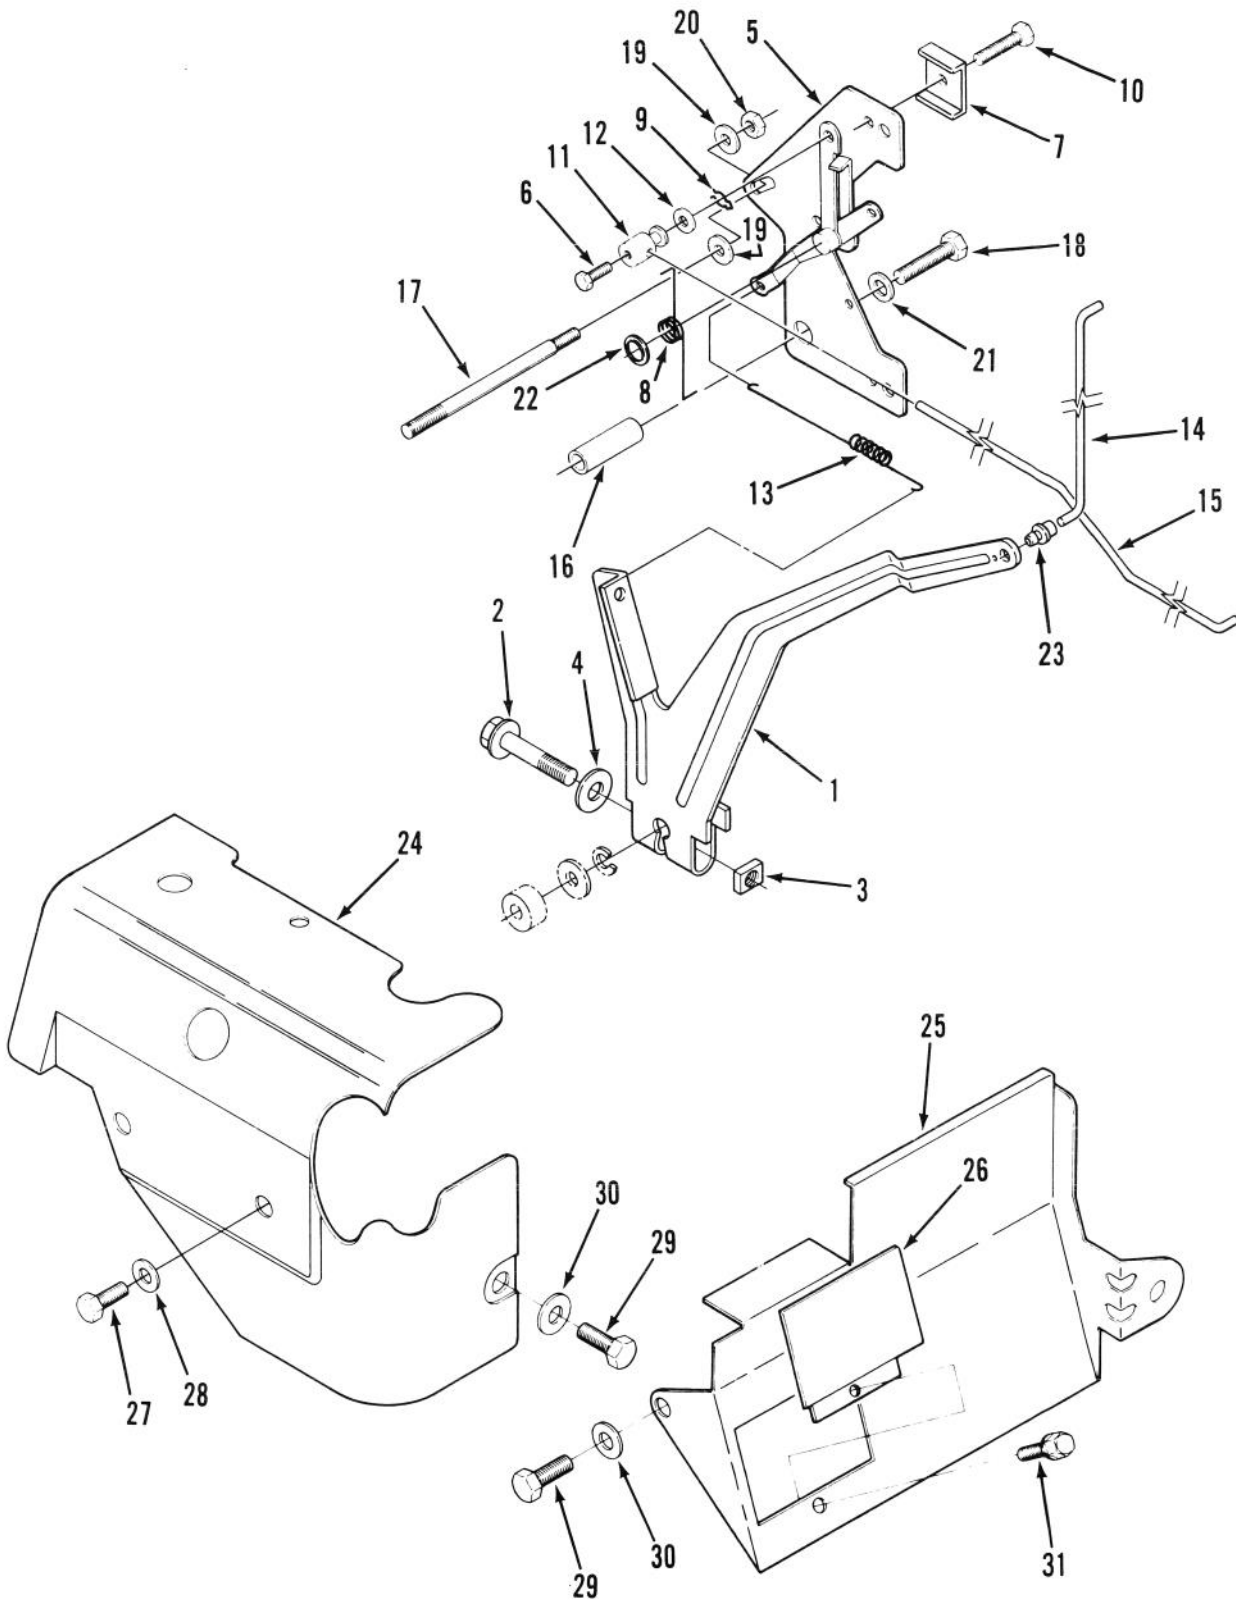

14HP ENGINE GOVERNOR LINKAGE & COVER ASSEMBLY

Figure 10-1 Covers & Governor Linkage

14HP ENGINE GOVERNOR LINKAGE & COVER ASSEMBLY

Ref. No.	Part No.	Description	No. Used
1	NN10647	Lever - Governor	1
2	NN10648	Screw - Hex. Hd.	1
3	NN10649	Nut	1
4	NN10650	Washer	1
5	NN10651	Throttle Plate Assembly	1
6	NN10652	Screw - Hex. Hd.	1
7	NN10653	Clamp - Cable	1
8	NN10654	Spring - Choke Linkage	1
9	NN10333	Pin - Cotter	1
10	NN10655	Screw	1
11	NN10656	Swivel - Choke Lever	1
12	NN10364	Washer	1
13	NN10657	Spring - Governor	1
14	NN10658	Link - Throttle	1
15	NN10659	Link - Choke	1
16	NN10660	Spacer	1

Ref. No.	Part No.	Description	No. Used	
17	NN10661	Stud	1	
18	NN10662	Screw - Hex. Hd.	1	
19	NN10542	Washer	2	
20	NN10663	Nut	1	
21	NN10543	Washer	1	
22	NN10664	Ring - Retaining	1	
23	NN10665	Clip - Link	1	
24	NN10722	Housing - Cylinder	1	
25	NN10723	Deflector - Air	1	
26	NN10772	Cover	1	
27	NN10725	Screw - Hex. Hd.	1	
28	NN10542	Washer	1	
29	NN10726	Screw - Hex. Hd.	5	
	*	NN10727	Screw - Hex. Hd.	1
30	NN10543	Washer	6	
31	NN10414	Screw - Hex. Washer Hd.	1	

*Not Illustrated