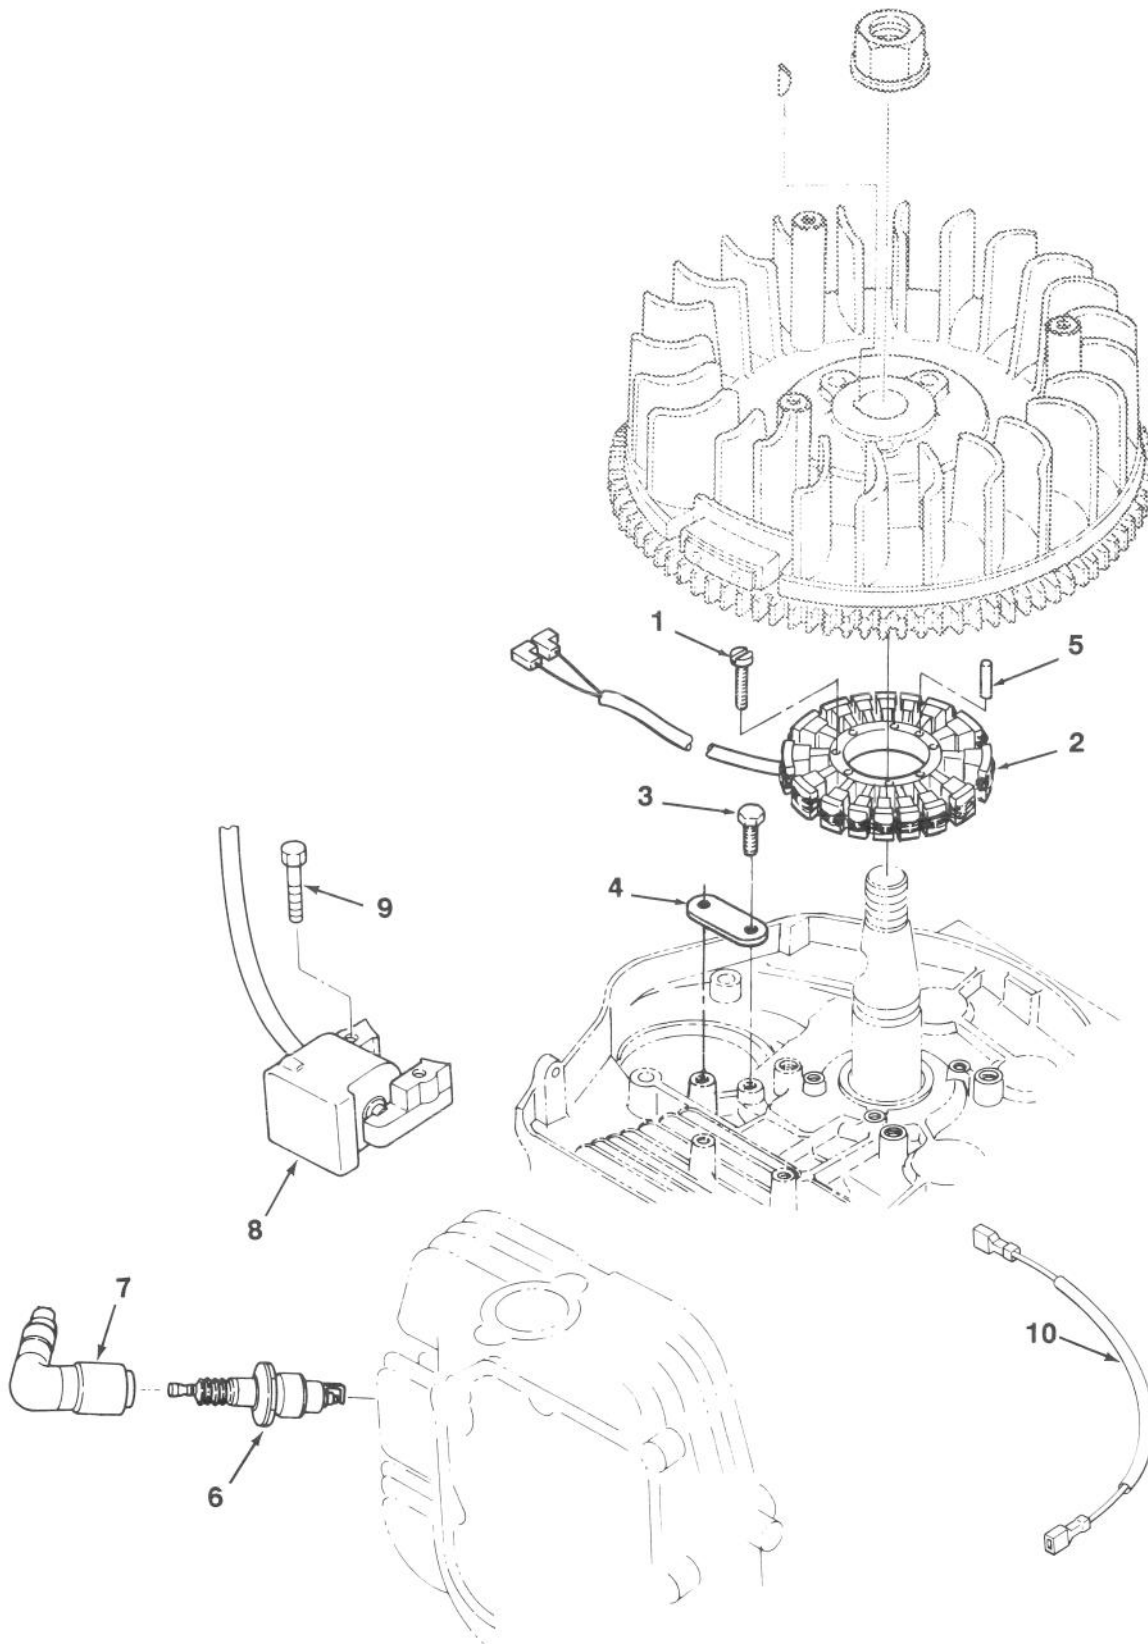

12HP ENGINE IGNITION ASSEMBLY

12HP ENGINE IGNITION ASSEMBLY

Ref. No.	Part No.	Description	No. Used
1	NN10735	Screw - Torx Pan Hd.	2
2	NN10734	Stator	1
3	NN10733	Bolt - Hex. Hd.	1
4	79-5890	Clamp - Cord	1
5	79-5900	Pin - Alignment	2

Ref. No.	Part No.	Description	No. Used
6	NN10820	Plug - Spark	1
7	NN10729	Lead	1
8	NN10730	Coil - Ignition	1
9	NN10731	Bolt - Hex. Hd.	2
10	NN10673	Harness - Regulator	1