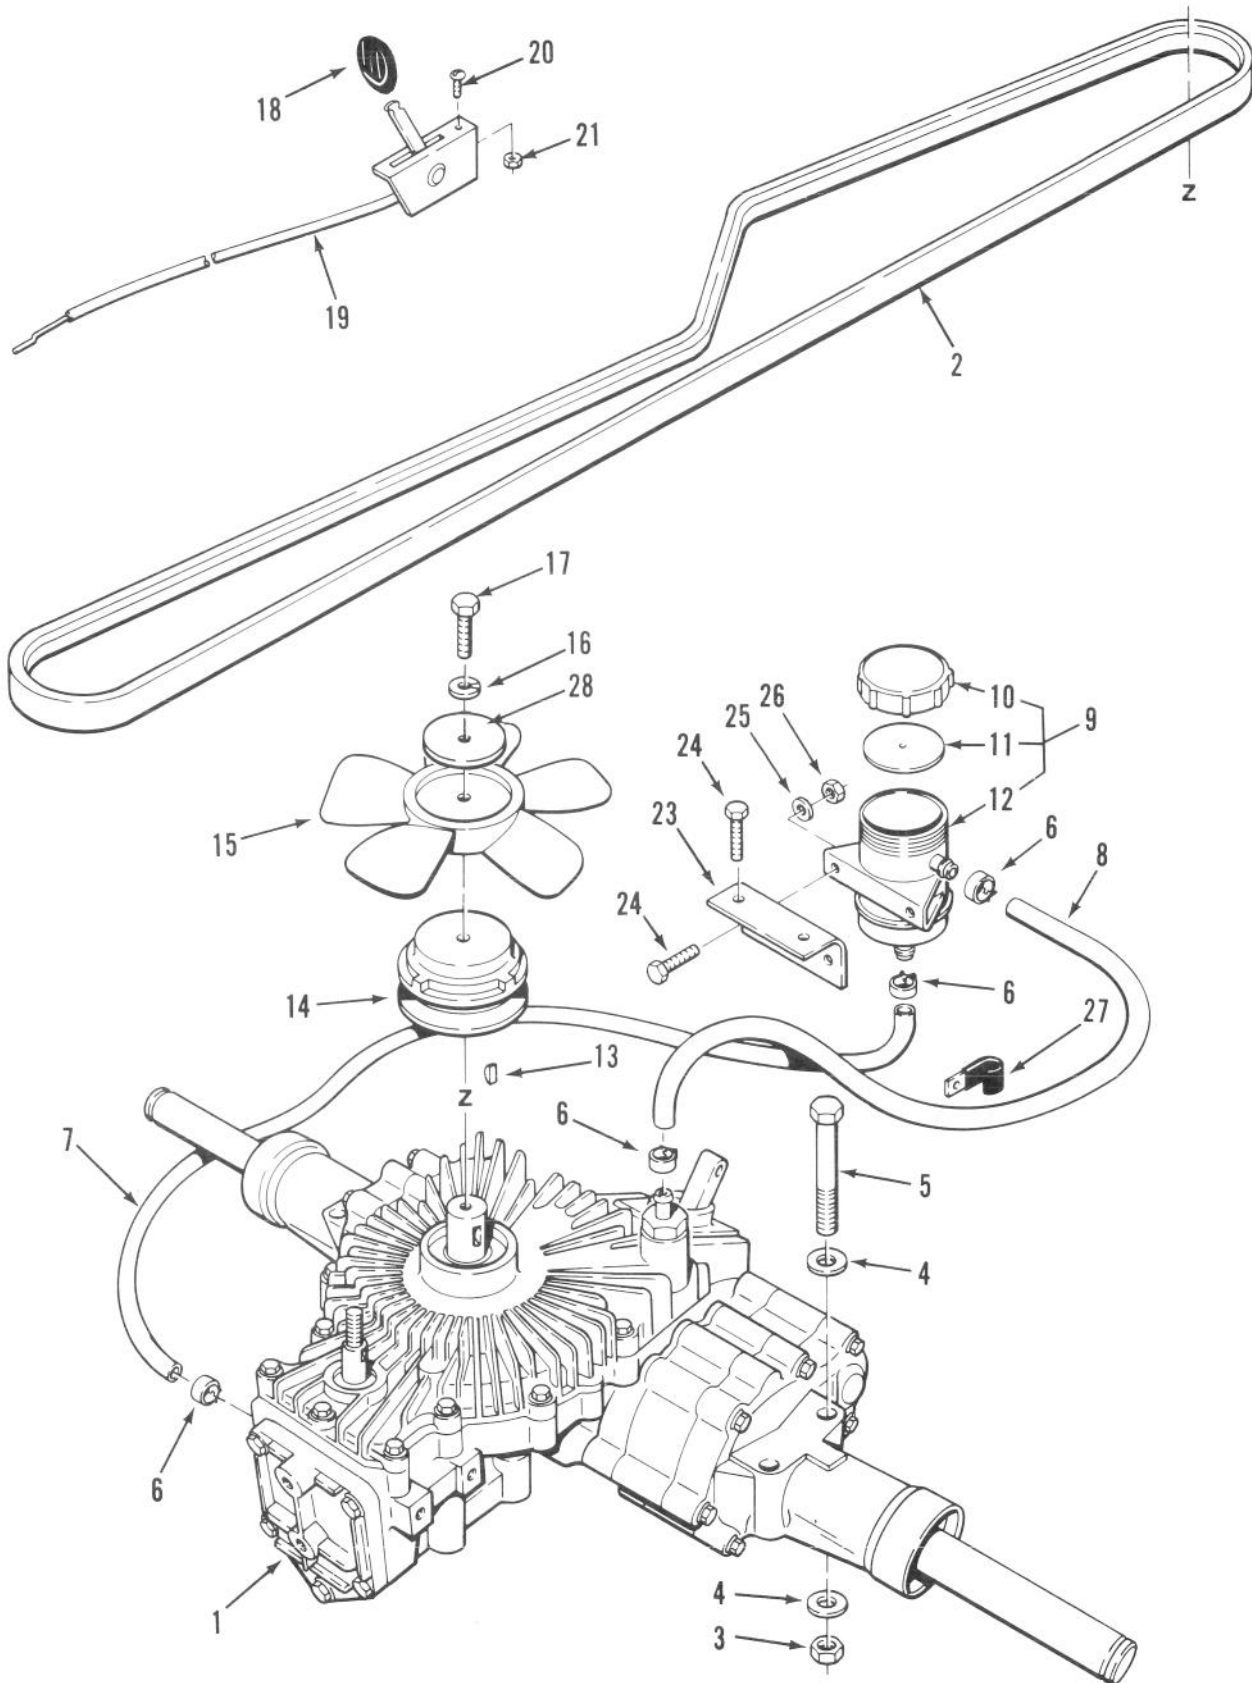

TRANSMISSION ASSEMBLY (210-H & 212-H)

TRANSMISSION ASSEMBLY (210-H & 212-H)

Ref. No.	Part No.	Description	No. Used
1		Transmission Assembly (Eaton Model 750-032)	1
2	114433	Belt	1
3	3296-29	Nut - Lock	4
4	3256-23	Washer - Flat	8
5	322-13	Bolt	4
6	116180	Clamp - Hose	4
7	114409	Hose	1
8	114693	Hose	1
9	79-1100	Reservoir Assembly (Incl. Ref. #10-12)	1
10	114562	Cover	1
11	114563	Gasket - Cover	1
12	114564	Reservoir	1
13	937222	Key - Hi-Pro	1

Ref. No.	Part No.	Description	No. Used
14	78-2870	Pulley - Input Shaft	1
15	114638	Fan	1
16	920081	Washer - Lock	1
17	908003	Bolt	1
18	108917	Knob	1
19	116126	Cable - Push Valve	1
20	910792	Screw	2
21	915740	Nut - Lock	2
23	114400	Bracket - Reservoir	1
24	321-4	Bolt	4
25	3256-22	Washer - Flat	2
26	3296-42	Nut - Lock	4
27	8830	Clip	2
28	103995	Washer	1