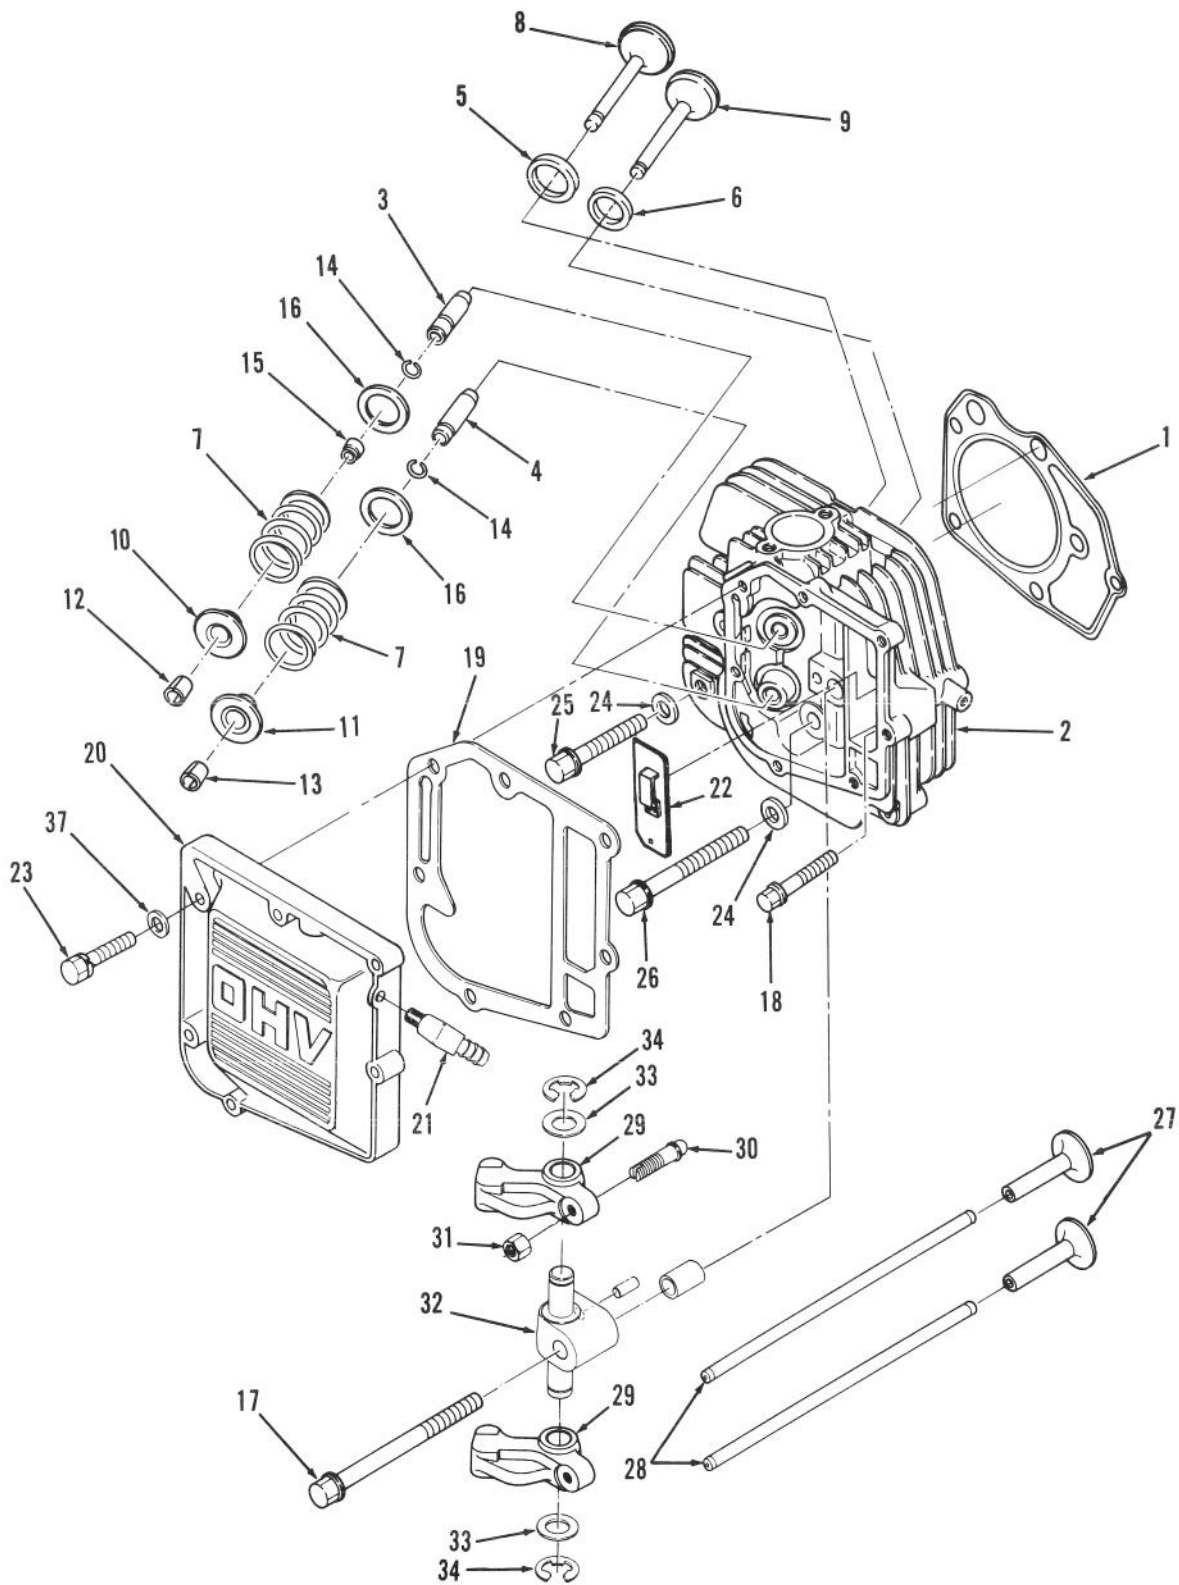

12HP ENGINE CYLINDER HEAD & VALVES ASSEMBLY

12HP ENGINE CYLINDER HEAD & VALVES ASSEMBLY

Ref. No.	Part No.	Description	No. Used
1	NN10592	Gasket - Cylinder Head	1
2	NN10593	Cylinder Head Assembly (Incl. Ref. #3-16)	1
*	NN10594	Cylinder Head Assembly (Incl. Ref. #3-6)	1
3	79-5880	Guide - Intake Valve	1
4	79-5870	Guide - Exhaust Valve	1
5		Seat - Intake Valve	1
6		Seat - Exhaust Valve	1
7	NN10597	Spring - Valve	2
8	NN10598	Valve - Intake	1
9	NN10599	Valve - Exhaust	1
10	NN10600	Retainer - Intake	1
11	NN10601	Retainer - Exhaust	1
12	NN10602	Lock - Intake	1
13	NN10603	Lock - Exhaust	1
14	NN10604	Ring	2
15	NN10605	Seal - Intake	1
16	NN10606	Washer	2
17	NN10607	Bolt	1
18	NN10608	Bolt	1

Ref. No.	Part No.	Description	No. Used
19	NN10609	Gasket	1
20	NN10610	Cover - Valve	1
21	NN10611	Fitting - 45°	1
22	NN10612	Breather	1
23	NN10613	Screw - Hex. Socket Hd.	7
24	NN10614	Washer	2
25	NN10615	Bolt	2
26	NN10616	Bolt	2
27	NN10617	Tappet	2
28	NN10618	Rod - Push	2
29	NN10619	Rocker Arm Assembly (Incl. Ref. #30 & 31)	1
30	NN10620	Screw	2
31	NN10621	Nut	2
32	NN10622	Shaft - Rocker Arm	1
33	NN10623	Washer - Rocker Arm	2
34	NN10624	Clip - Retainer	2
35	NN10625	Pin - Dowel	1
36	NN10626	Pin - Dowel (Hollow)	1
37	82-1340	Washer - Flat	7

*Not Illustrated