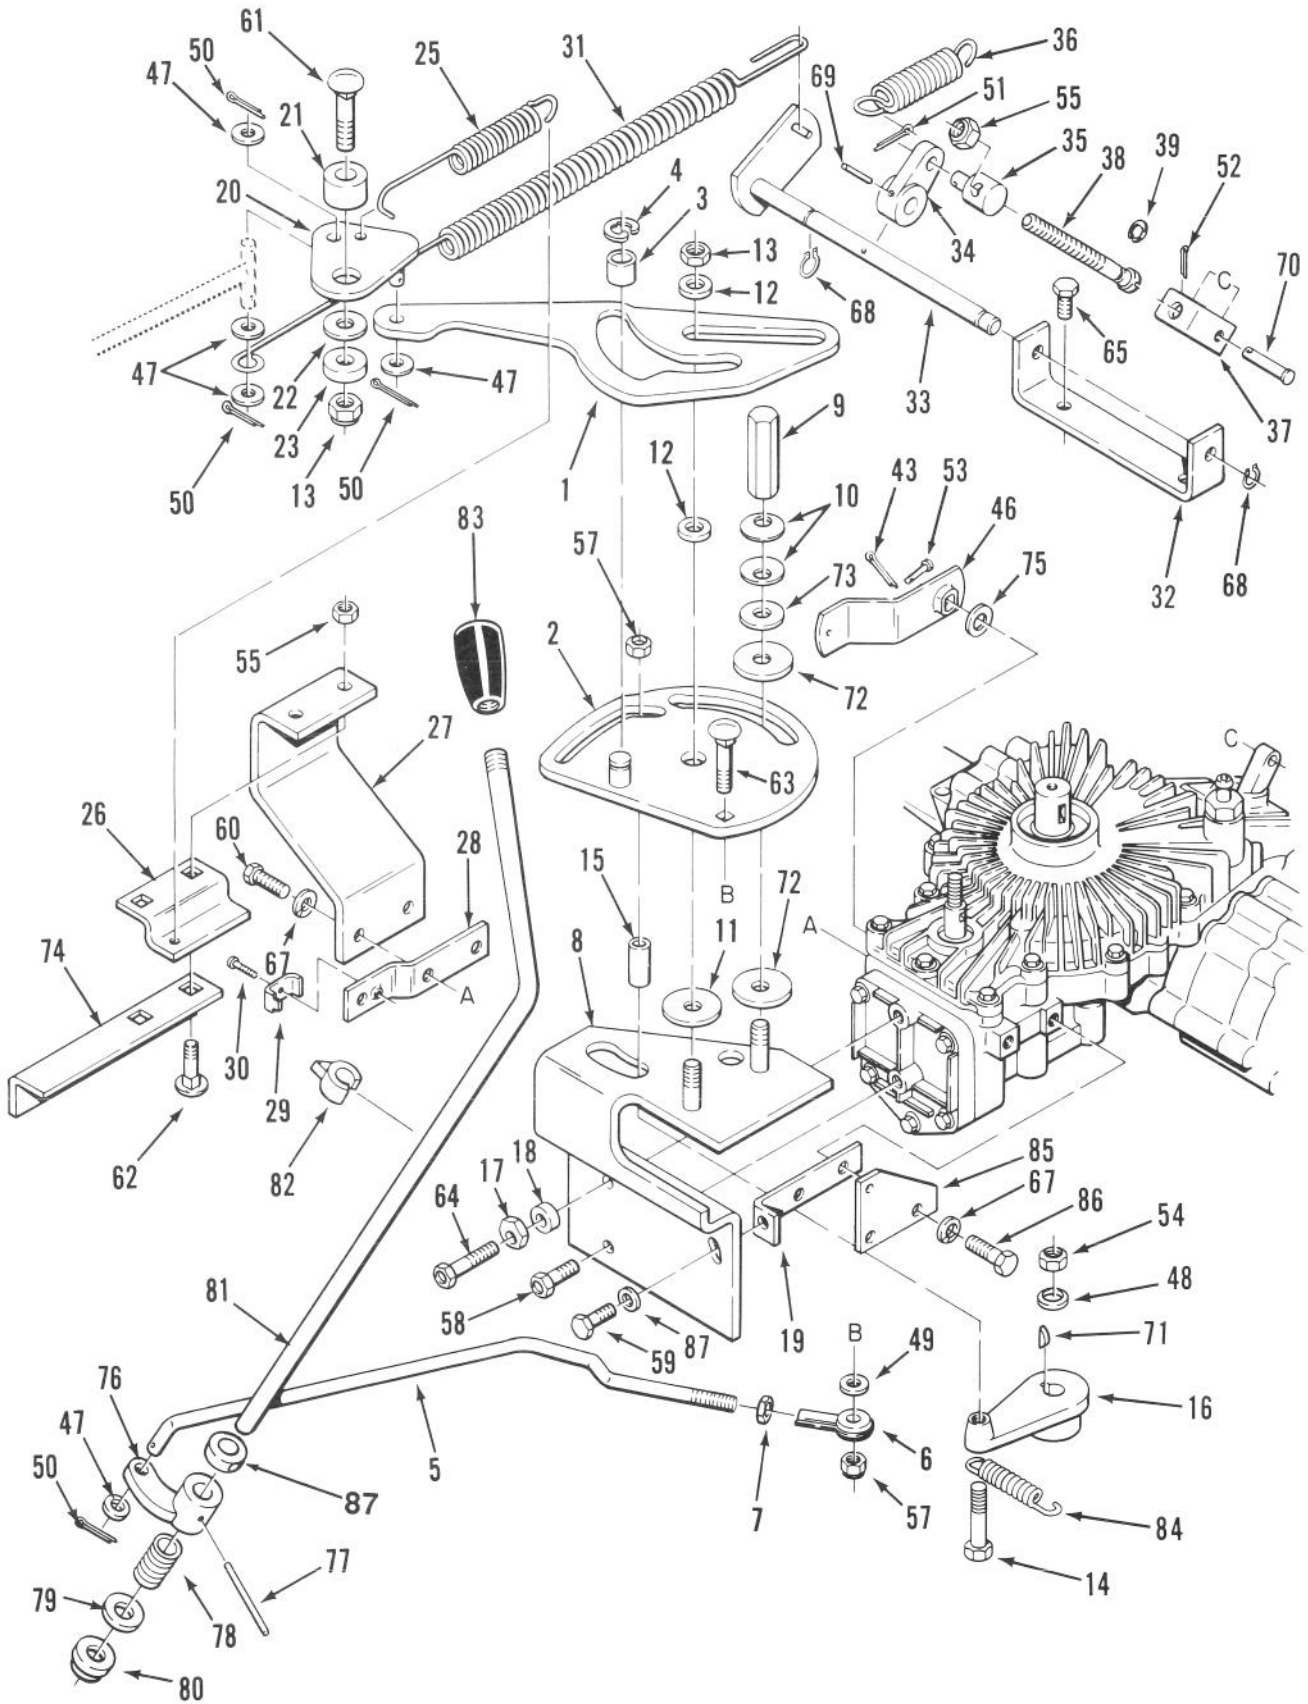

TRANSMISSION LINKAGE ASSEMBLY (210-H & 212-H)

TRANSMISSION LINKAGE ASSEMBLY (210-H & 212-H)

Ref. No.	Part No.	Description	No. Used
1	114416	Plate - Neutral Return	1
2	114401	Plate - Cam	1
3	100656	Bearing - Cam Return	1
4	32120-47	E-Ring	1
5	116339	Rod - Speed Control	1
6	110189	Rod - End	1
7	3220-1	Nut - Jam	1
8	114403	Support - Cam Plate	1
9	114695	Nut - Special	1
10	100365	Washer - Spring Disc	2
11	100305	Washer - Friction	1
12	100309	Spacer - Cam	2
13	109779	Nut - Jam	2
14	911459	Bolt	1
15	114402	Spacer	1
16	116340	Arm - Motion Control	1
17	106661	Cam	1
18	109447	Gear - Spacer	1
19	114656	Support - Angle	1
20	114404	Plate - Neutral Pivot	1
21	114697	Spacer	1
22	920271	Washer - Special	1
23	104859	Spacer - Lift Link	1
25	114818	Spring	1
26	114668	Bracket - Spring	1
27	114410	Bracket - Torque	1
28	115678	Plate - Mounting	1
29	111688	Clamp	1
30	926641	Screw	1
31	114698	Spring - Brake	1
32	114666	Bracket	1
33	114670	Pivot - Brake	1
34	114663	Plate	1
35	104524	Trunnion	1
36	107677	Spring - Brake	1
37	114665	Clevis	1
38	116287	Bolt - Adjusting	1
39	32151-73	Ring - Retaining	1
43	932000	Pin - Cotter	1
46	116398	Plate - Arm	1

Ref. No.	Part No.	Description	No. Used
47	3256-23	Washer	5
48	3256-24	Washer	1
49	3256-22	Washer	1
50	3272-6	Pin - Cotter	3
51	3272-7	Pin - Cotter	1
52	3272-2	Pin - Cotter	1
53	932948	Pin - Clevis	1
54	32146-2	Nut - Lock	1
55	3296-29	Nut - Lock	3
57	3296-42	Nut - Lock	2
58	926696	Bolt	1
59	322-2	Bolt	1
60	322-3	Bolt	2
61	3231-4	Bolt - Carriage	1
62	3230-2	Bolt - Carriage	2
63	3229-2	Bolt - Carriage	1
64	926698	Screw	1
65	908016	Bolt	2
67	3253-4	Washer - Lock	4
68	32151-52	Ring - Snap	2
69	32120-50	Pin - Spirol	1
70	932948	Pin - Clevis	1
71	937082	Key - Woodruff	1
72	114821	Washer - Friction	2
73	3256-4	Washer	1
74	115677	Bracket	1
75	920259	Washer	1
76	111430	Arm	1
77	933273	Pin - Spirol	1
78	111432	Spring	1
79	3765	Washer - Shim	1
80	5666	Bushing Nylon	1
81	78-3230	Shaft	1
82	113025	Pointer	1
83	112983	Knob	1
84	117326	Spring	1
85	117325	Bracket - Spring	1
86	322-5	Screw - Cap Hex. Hd.	2
87	78-2030	Collar	1

*Not Illustrated