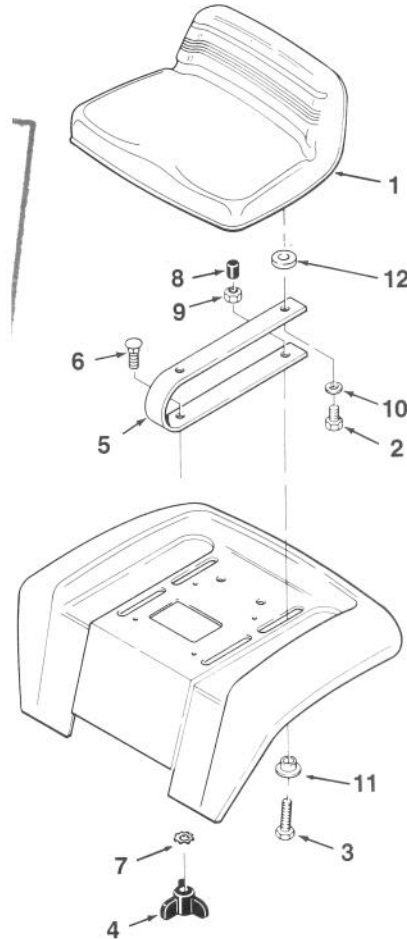

MODEL NO. 32120502-1000001 & UP
 MODEL NO. 32120E02-1000001 & UP
 MODEL NO. 3210B502-1000001 & UP
 MODEL NO. 3210BE02-1000001 & UP

**PARTS
 CATALOG**

**WHEEL HORSE®
 200 SERIES GARDEN TRACTOR**

C-0897

SEAT ASSEMBLY (210-5 & 210-H)

Ref. No.	Part No.	Description	No. Used
1	78-7600	Seat	1
2	322-5	Screw - Cap Hex. Hd.	4
3	322-41	Screw - Cap Hex. Hd.	2
4	78-7180	Knob	2
5	112837	Spring	2
6	3230-3	Bolt	2

Ref. No.	Part No.	Description	No. Used
7	78-2740	Washer - Lock	2
8	111439	Grip	2
9	3296-29	Nut - Lock	2
10	3253-4	Washer - Lock	4
11	105503	Spacer	2
12	109989	Spacer - Nylon	4