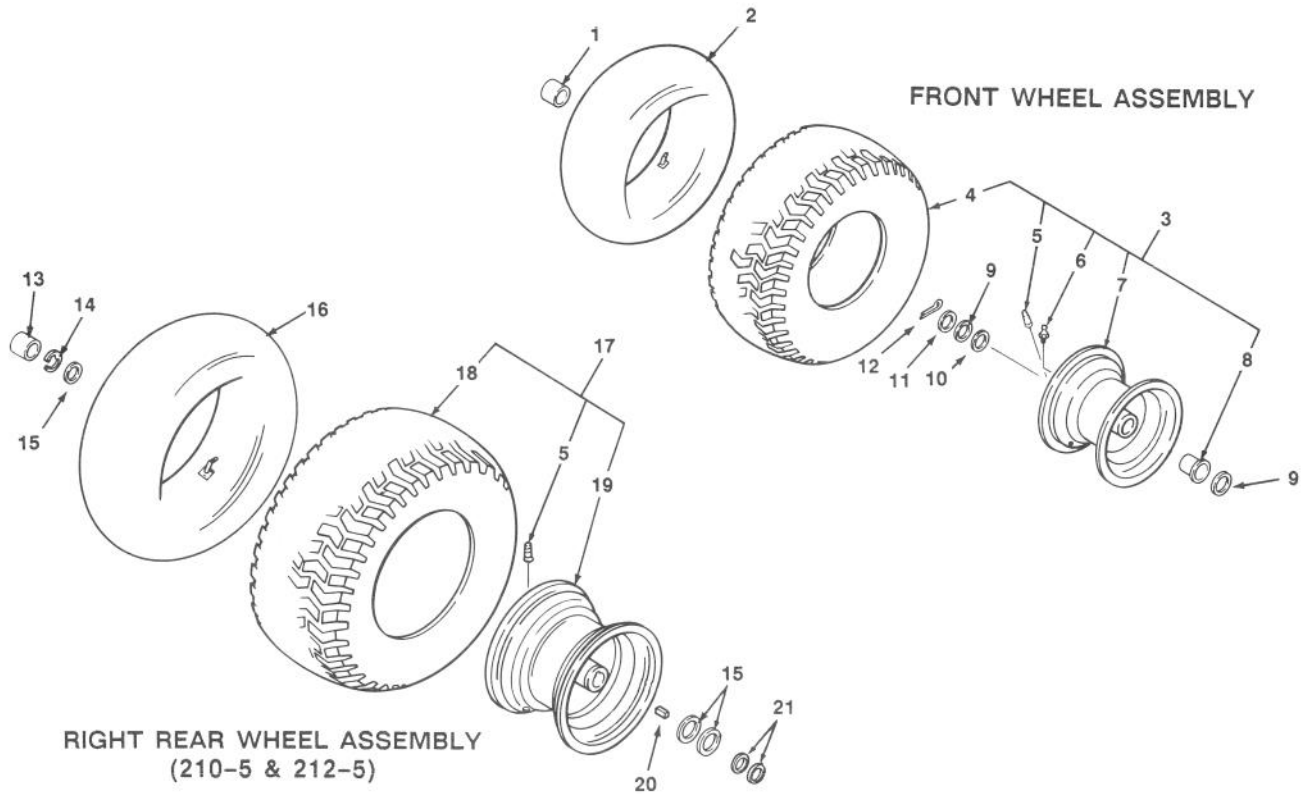

*Not Illustrated

WHEEL & TIRE ASSEMBLY

WHEEL & TIRE ASSEMBLY

Ref. No.	Part No.	Description	No. Used
1	109154	Hubcap	2
2	100079	Tube - Inner	2
3	116883	Front Wheel & Tire Assy. (Incl. Ref. #4-8)	2
4	116884	Tire - Front	2
5	5108	Valve - Stem	4
6	109500	Fitting - Grease	2
7	116885	Front Wheel Assembly (Incl. Ref. #5, 6 & 8)	2
8	116887	Bushing - Flange	4
9	1278	Washer - .050"	A/R
10	5210	Washer - .015"	A/R
11	109262	Washer - Hubcap	2
12	3272-17	Pin - Cotter	2
13	109261	Hubcap	2
14	32151-48	Ring - Snap	2
15	109262	Washer - .050"	6