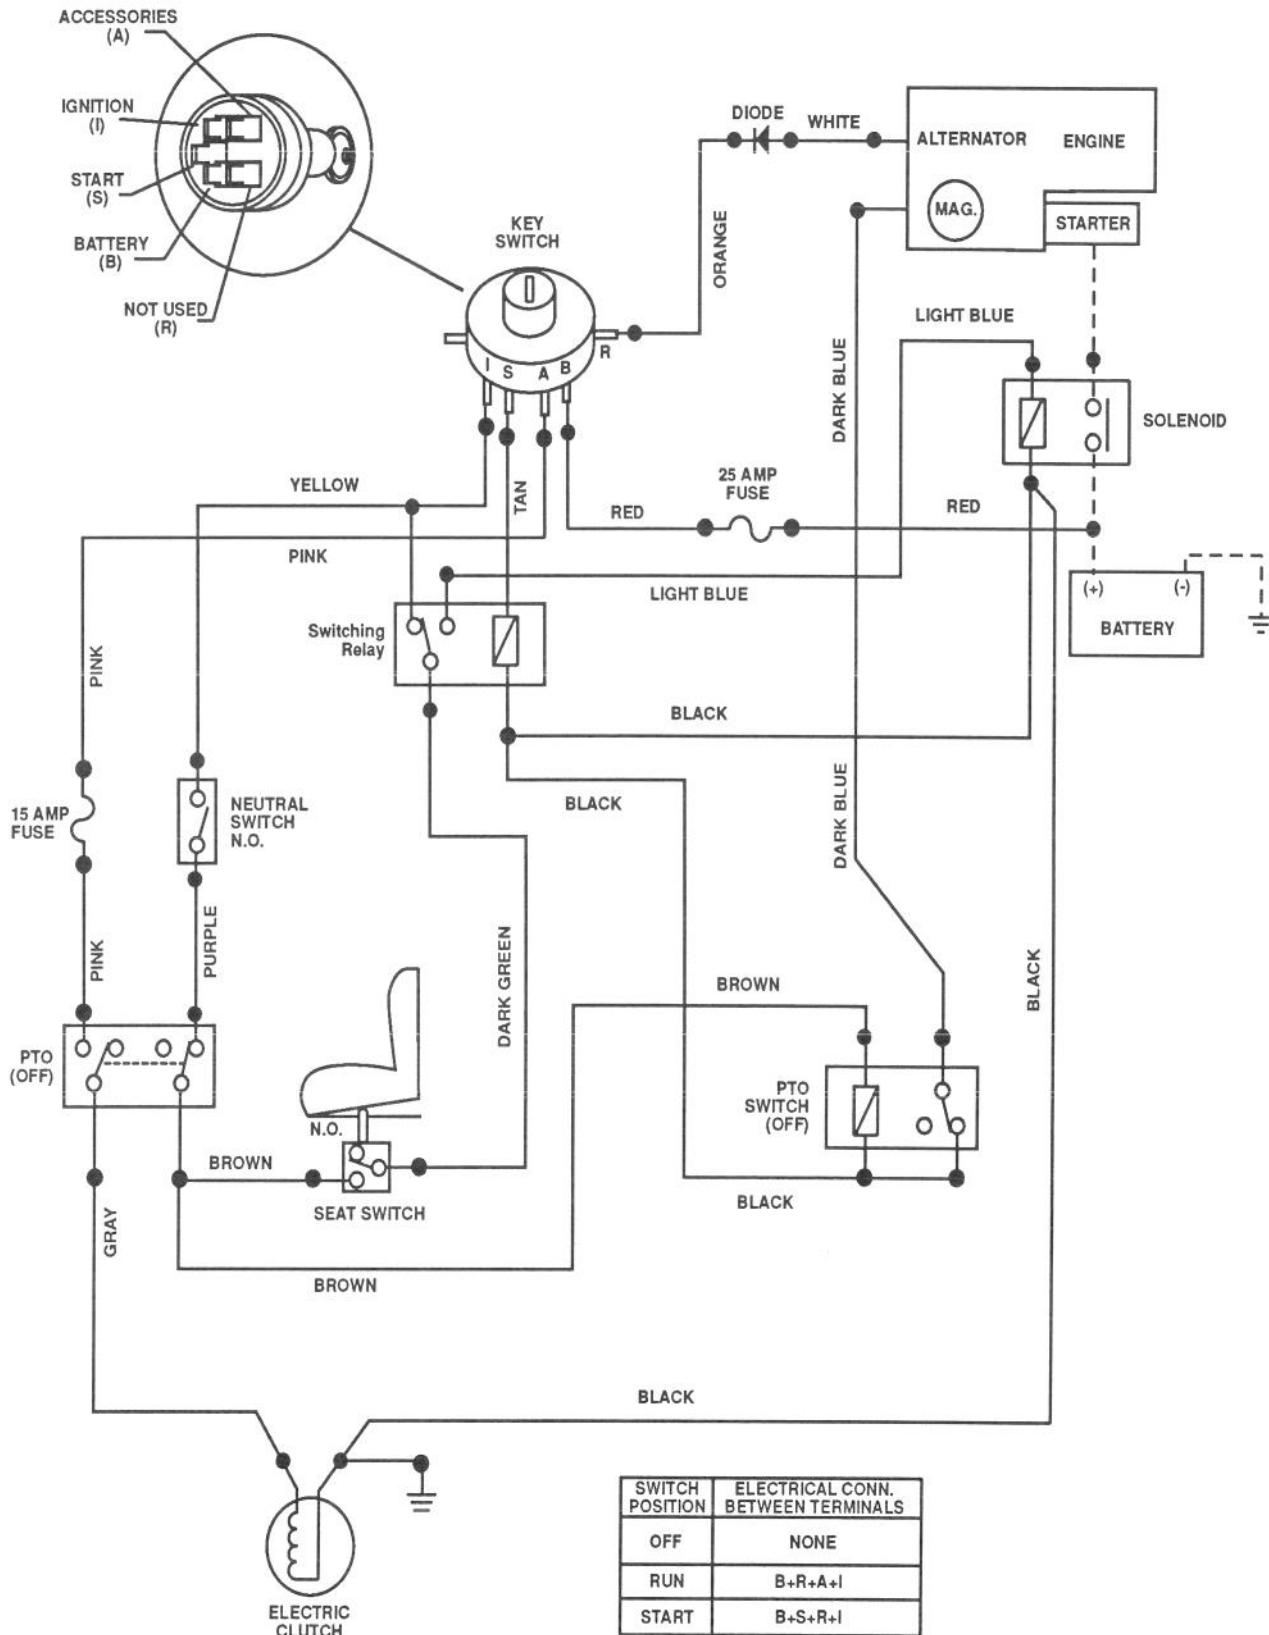

DECAL & MISCELLANEOUS PARTS ASSEMBLY

Ref. No.	Part No.	Description	No. Used
1	117478	Decal - Hood R.H. (210-5)	1
*	117476	Decal - Hood R.H. (210-H)	1
*	117474	Decal - Hood R.H. (212-5)	1
*	117472	Decal - Hood R.H. (212-H)	1
*	117479	Decal - Hood L.H. (210-5)	1
*	117477	Decal - Hood L.H. (210-H)	1
*	117475	Decal - Hood L.H. (212-5)	1
*	117473	Decal - Hood L.H. (212-H)	1
2	117242	Decal - Made In USA	1
3	116590	Decal - Hood Rear	1
4	111327	Decal - Parking Brake	1
5	78-8440	Decal - PTO Clutch	1
6	118600	Decal - Power Plus (212-5 & 212-H)	1
7	117512	Decal - 5-Speed (210-5 & 212-5)	2
8	117511	Decal - Hydro (210-H & 212-H)	2
9	117760	Decal - Fender	1
10	78-2290	Decal - Hood Front (210-5 & 210-H)	1
*	116874	Decal - Hood Front (212-5 & 212-H)	1

Ref. No.	Part No.	Description	No. Used
13	807335	Loose Parts Package (210-5)	1
*	807336	Loose Parts Package (210-H)	1
*	807306	Loose Parts Package (212-5)	1
*	807307	Loose Parts Package (212-H)	1
14	111632	Decal - Clutch & Brake	1
15	114442	Decal - Hydro Push (210-H & 212-H)	1
16	115196	Decal - Attach-a-Matic	1
17	111926	Decal - Electrical System	1
18	115398	Decal - Maintenance	1
19	111706	Decal - Throttle	1
21	112670	Decal - Danger	1
22	120040	Decal - TORO	1
23	114944	Decal - Shift 5-Speed (210-5 & 212-5)	1
24	114051	Decal - Motion Control (210-H & 212-H)	1
25	112403	Decal - VIN Overlay	1
26	113370	Decal - PTO Adjustment	1
28	118610	Decal - Power Plus	1
33	78-8480	Decal - Ignition	1
35	78-8490	Decal - Lights (212-5 & 212-H)	1
36	78-8470	Decal - Danger	1

*Not Illustrated

WIRING DIAGRAM (210-5 & 210-H)