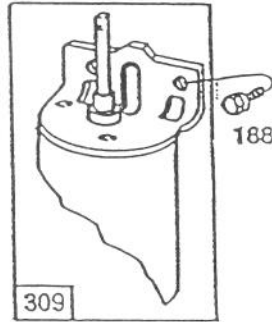

10HP ENGINE BRIGGS & STRATTON MODEL NO. 256707 TYPE NO. 0126-01 (Continued)