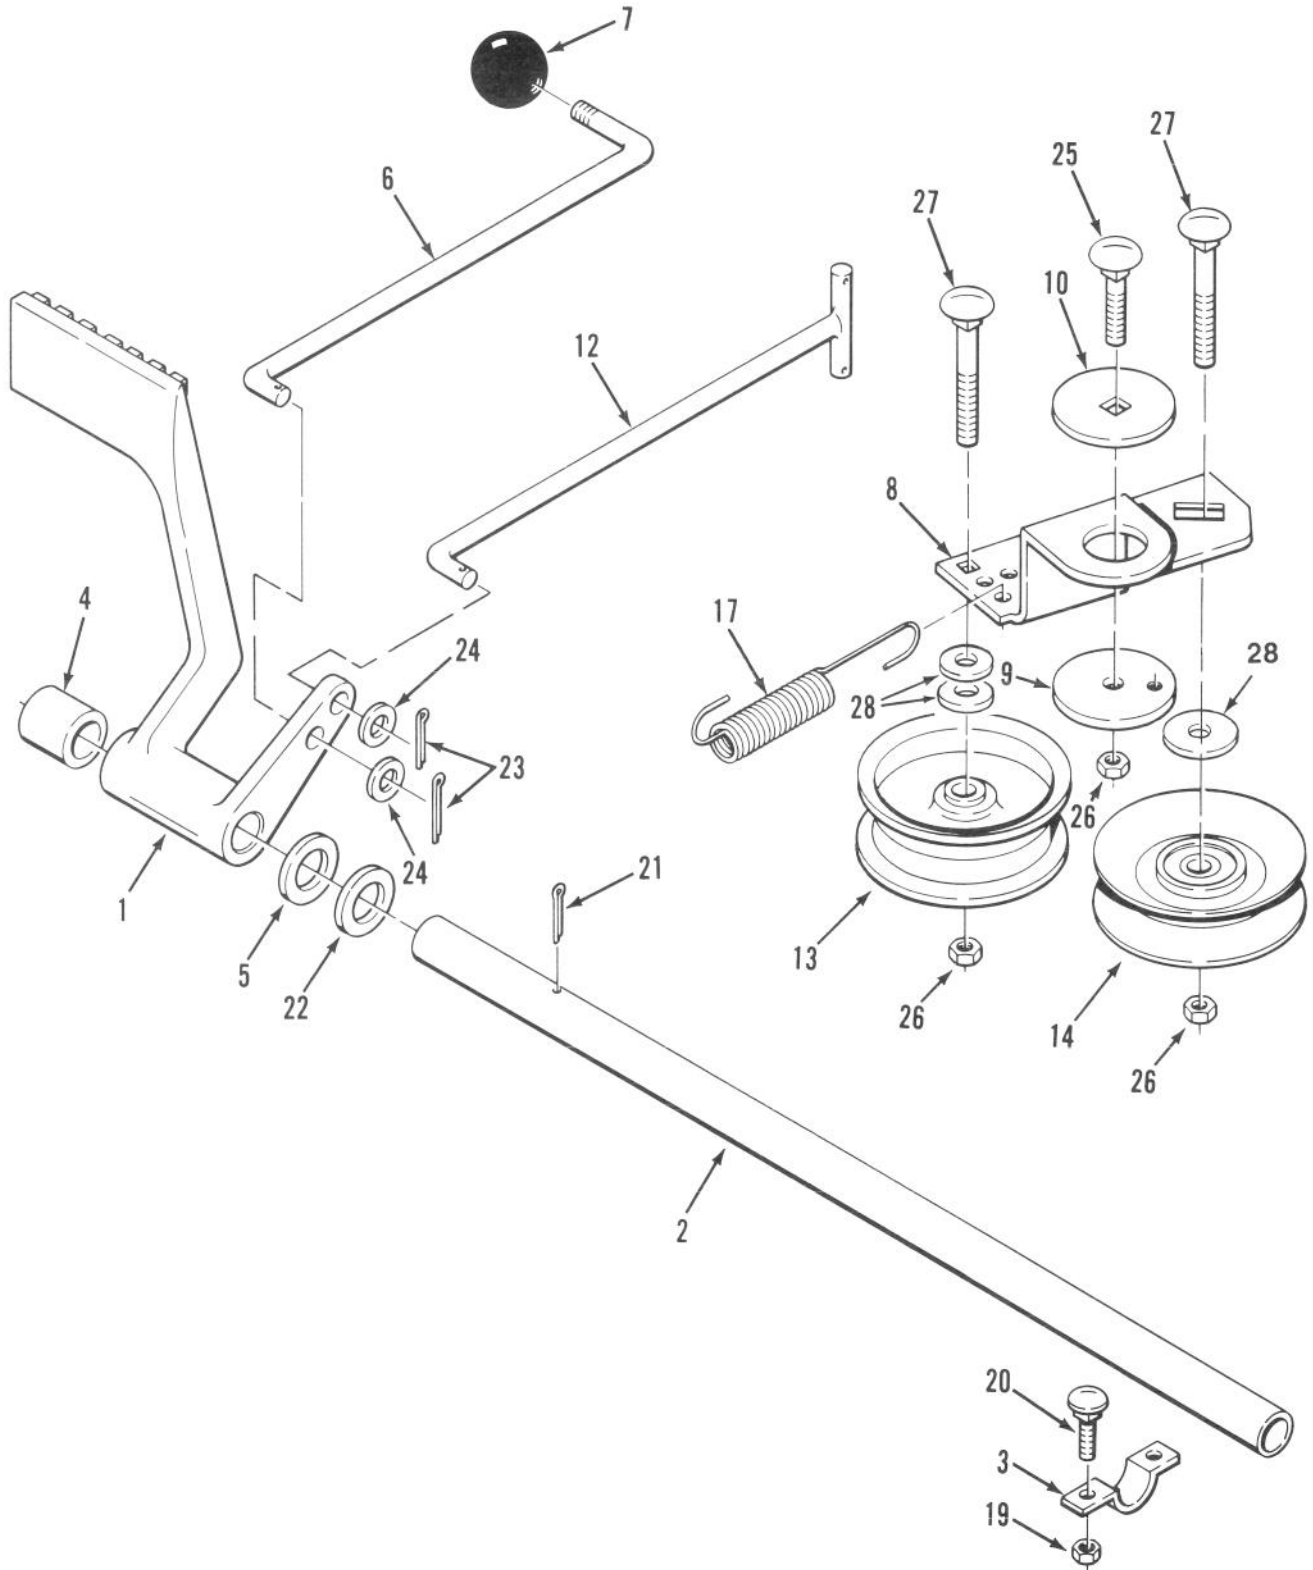

BRAKE & IDLER ASSEMBLY (210-H & 212-H)

BRAKE & IDLER ASSEMBLY (210-H & 212-H)

Ref. No.	Part No.	Description	No. Used
1	114418	Pedal - Brake	1
2	111437	Shaft - Pedal	1
3	106288	Clamp - Shaft	2
4	110015	Spacer	1
5	111712	Washer - Wave	1
6	114705	Rod - Lock	1
7	111070	Knob	1
8	114034	Arm - Idler	1
9	111418	Bushing - Eccentric	1
10	111419	Washer	1
12	114707	Rod - Brake	1
13	111442	Pulley - Idler	1
14	109444	Pulley - Idler	1

Ref. No.	Part No.	Description	No. Used
17	102572	Spring - Idler	1
19	3296-29	Nut - Lock	4
20	3230-1	Bolt - Carriage	4
21	3272-16	Pin - Cotter	1
22	920215	Washer	1
23	3272-6	Pin - Cotter	3
24	3256-23	Washer	3
25	3231-25	Bolt - Carriage	1
26	3296-39	Nut - Lock	3
27	3231-29	Bolt - Carriage	2
28	3256-4	Washer	2
29	3256-24	Washer - Flat	2