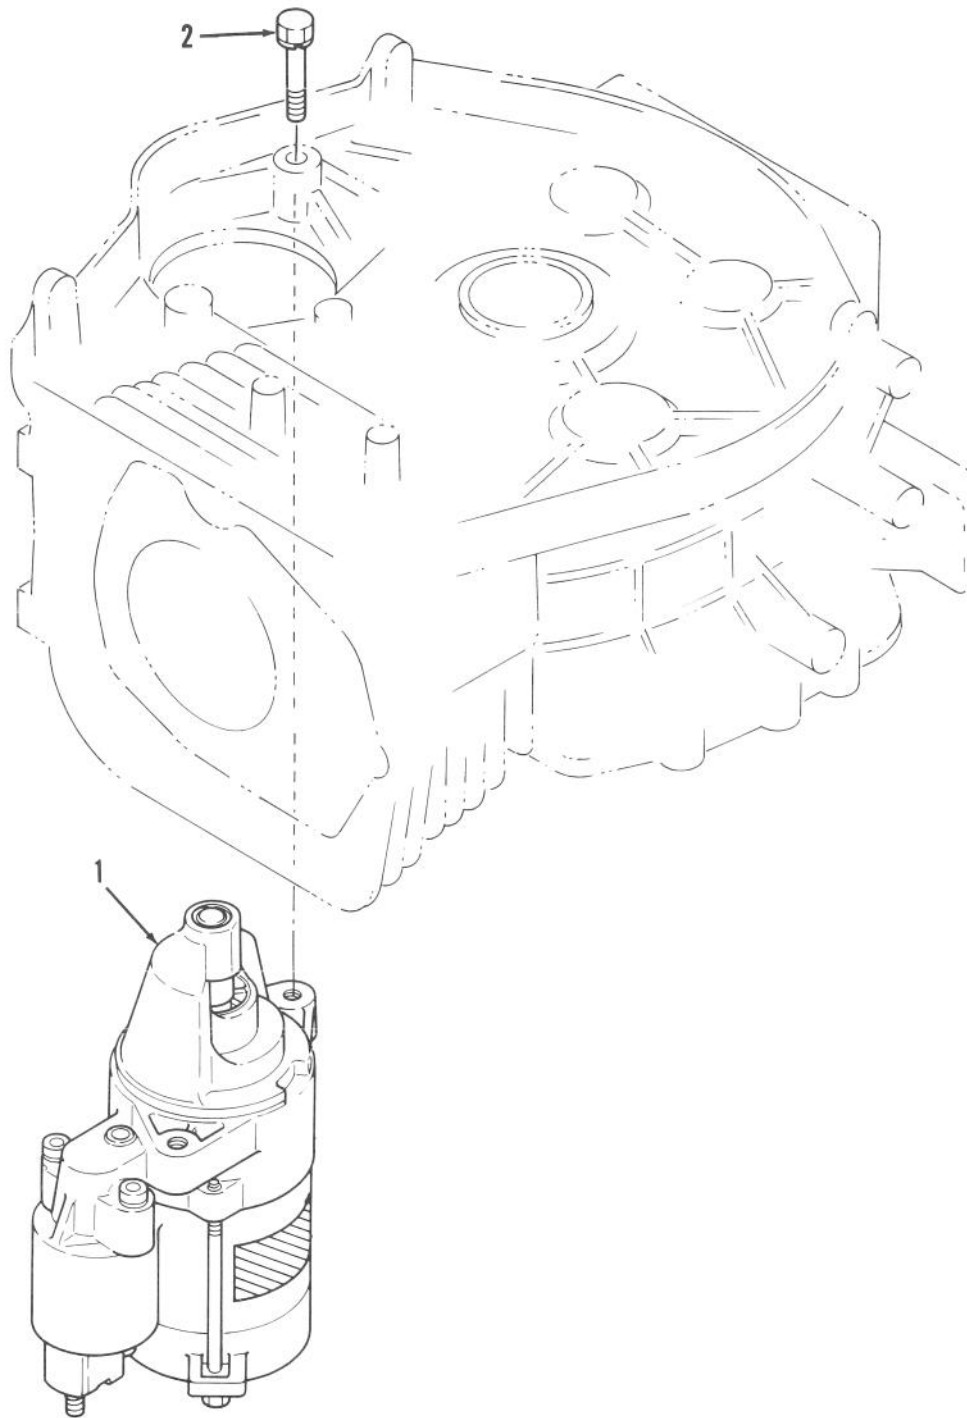

12HP ENGINE FLYWHEEL & COVER ASSEMBLY

Ref. No.	Part No.	Description	No. Used
1	NN10711	Screen	1
2	NN10712	Blower Wheel Assembly	1
3	NN10713	Key	1
4	NN10714	Screw - Hex. Hd.	3

Ref. No.	Part No.	Description	No. Used
5	NN10715	Nut	1
6	NN10720	Housing - Blower	1
7	NN10721	Bolt	4

12HP ENGINE STARTER ASSEMBLY