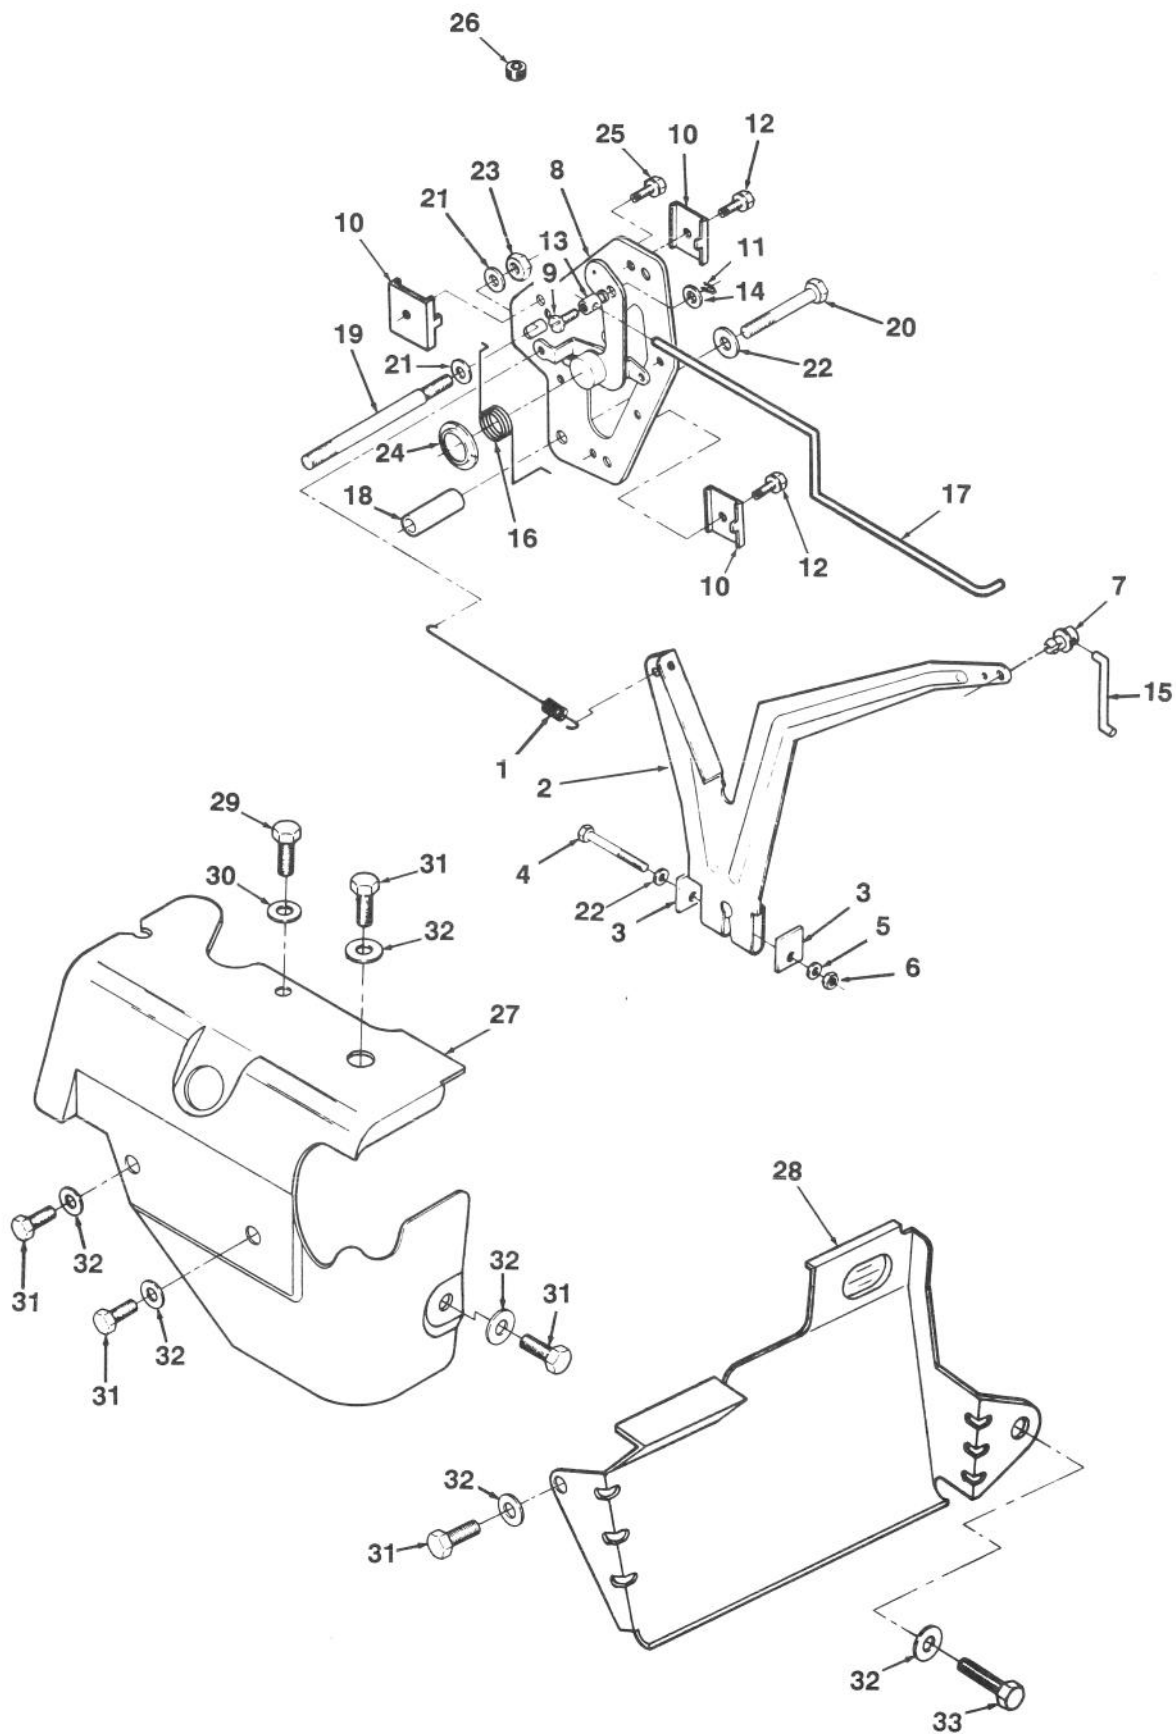

12HP ENGINE GOVERNOR LINKAGE & COVER ASSEMBLY

12HP ENGINE GOVERNOR LINKAGE & COVER ASSEMBLY

Ref. No.	Part No.	Description	No. Used
1	NN10657	Spring - Governor	1
2	NN10647	Lever - Governor	1
3	NN10816	Washer - Governor Lever	2
4	NN10648	Screw - Cap Hex. Hd.	1
5	NN10740	Washer - Lock	1
6	NN10768	Nut - Hex.	1
7	NN10674	Clip - Link	1
8	NN10651	Throttle Plate Assembly	1
9	NN10652	Screw - Machine	1
10	NN10653	Clamp - Cable	1
11	59-0720	Pin - Cotter	1
12	72-3900	Screw - Thread Forming	1
13	NN10656	Swivel - Choke Lever	1
14	59-0850	Washer - Flat	1
15	NN10658	Link - Throttle	1
16	NN10654	Spring - Choke Linkage	1
17	NN10659	Link - Choke	1

Ref. No.	Part No.	Description	No. Used
18	NN10660	Spacer	1
19	NN10661	Stud	1
20	NN10817	Screw - Thread Forming	1
21	82-1340	Washer - Flat	2
22	82-1350	Washer - Flat	2
23	NN10663	Nut - Hex.	1
24	NN10344	Ring - Retaining	1
25	NN10785	Screw - Thread Forming	1
26	NN10683	Plug - Pipe	1
27	NN10722	Housing - Cylinder Air	1
28	NN10723	Deflector - Air	1
29	NN10725	Screw - Cap Hex. Hd.	1
30	82-1340	Washer - Flat	1
31	NN10726	Screw - Cap Hex. Hd.	5
32	82-1350	Washer - Flat	6
33	NN10727	Screw - Cap Hex. Hd.	1

*Not Illustrated