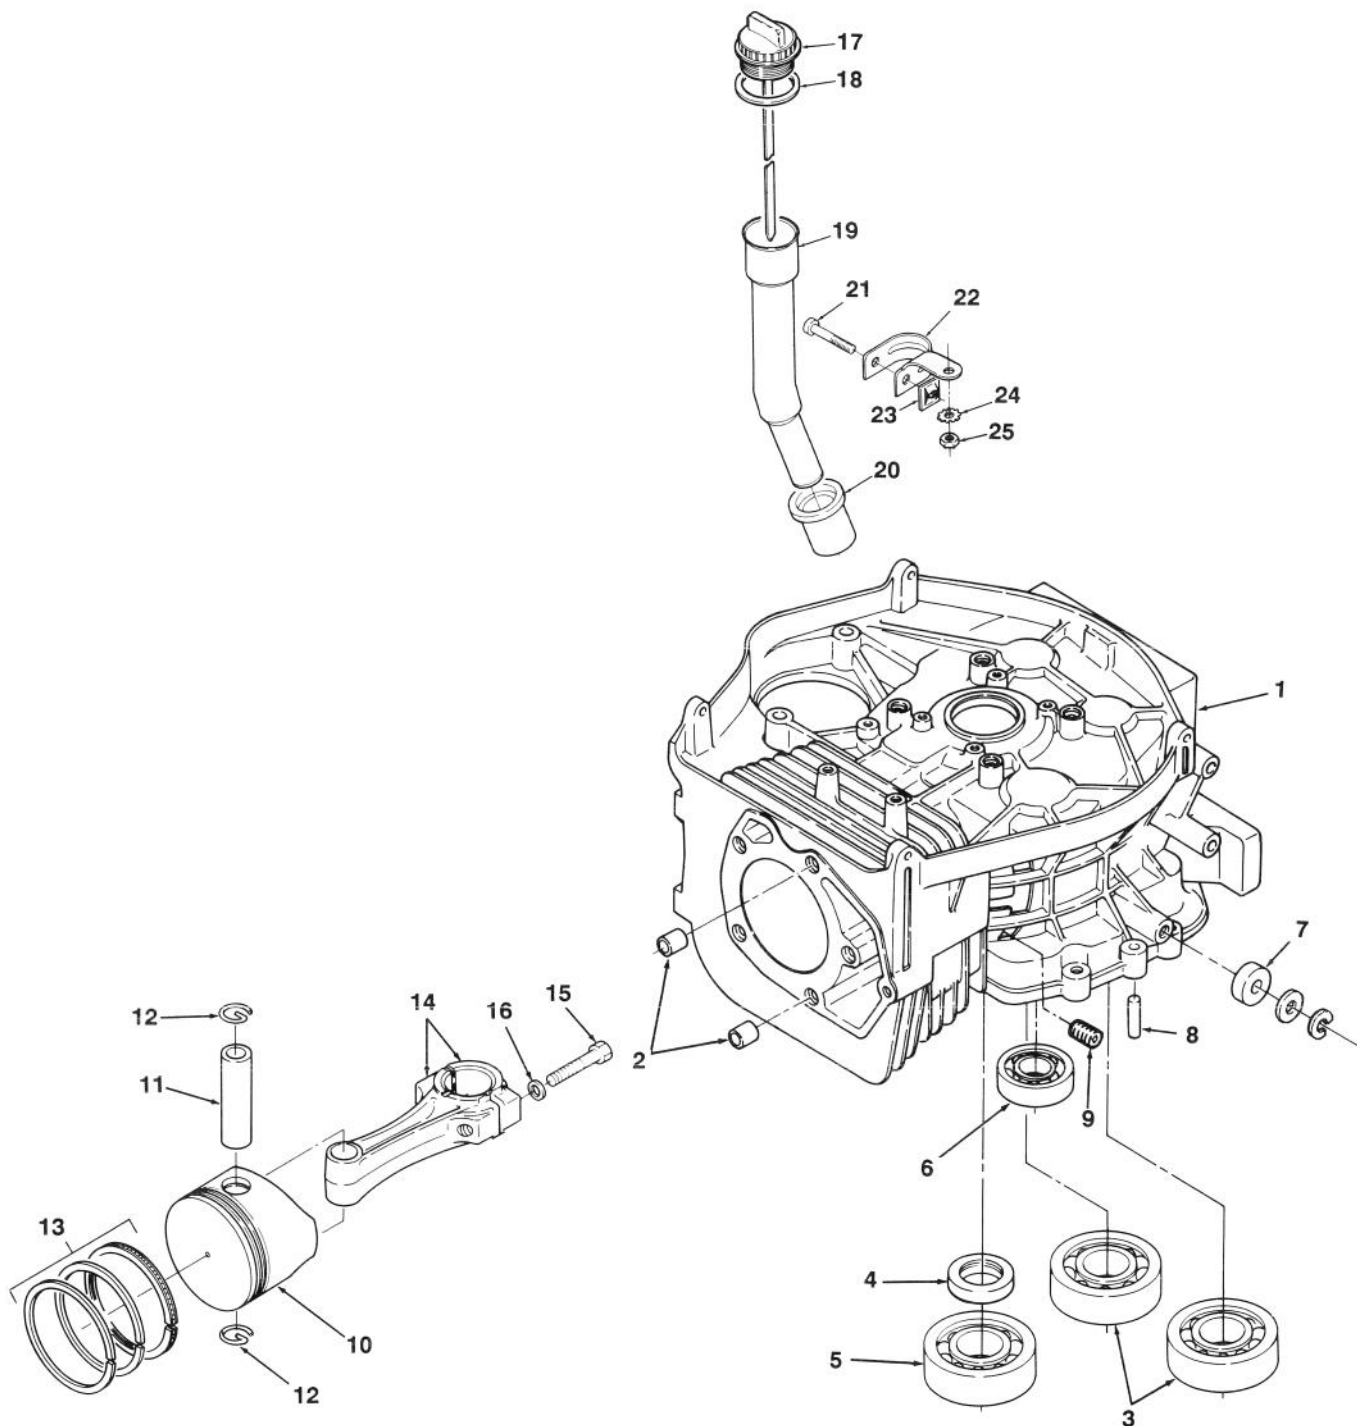

12HP ENGINE CYLINDER BLOCK ASSEMBLY

12HP ENGINE CYLINDER BLOCK ASSEMBLY

Ref. No.	Part No.	Description	No. Used
1	NN10852	Block - Cylinder	1
2	NN10626	Pin - Dowel	2
3	NN10678	Bearing - Ball	2
4	NN10569	Seal - Oil	1
5	NN10570	Bearing - Crankshaft	1
6	NN10571	Bearing - Camshaft	1
7	NN10646	Seal - Governor Shaft	1
8	79-5840	Pin - Alignment	2
9	NN10653	Plug - Pipe	1
10	NN10579	Kit - Piston (Standard) (Incl. Ref. #11 & 12)	1
*	NN10580	Kit - Piston (.25mm Oversize) (Incl. Ref. #11 & 12)	1
*	NN10581	Kit - Piston (.50mm Oversize) (Incl. Ref. #11 & 12)	1
11	NN10582	Pin - Piston	1
12	NN10583	Ring - Retaining	2
13	NN10584	Set - Piston Ring (Standard)	1
*	NN10585	Set - Piston Ring (.25mm Oversize)	1
*	NN10586	Set - Piston Ring (.50mm Oversize)	1

Ref. No.	Part No.	Description	No. Used
14	NN10587	Kit - Connecting Rod (Standard) (Incl. Ref. #15 & 16)	1
*	NN10588	Kit - Connecting Rod (.25mm Undersize) (Incl. Ref. 15 & 16)	
*	NN10589	Kit - Connecting Rod (.50mm Undersize) (Incl. Ref. #15 & 16)	1
15	NN10590	Bolt	2
16	NN10591	Washer	2
17	NN10688	Indicator (Incl. Ref. #18)	1
18	NN10323	Seal - O-Ring	1
19	NN10689	Tube	1
20	NN10690	Seal	1
21	82-1560	Screw	1
22	NN10691	Bracket - Support	1
23	82-1700	Nut - Speed	1
24	NN10740	Washer - Lock	1
25	NN10768	Nut	1

*Not Illustrated