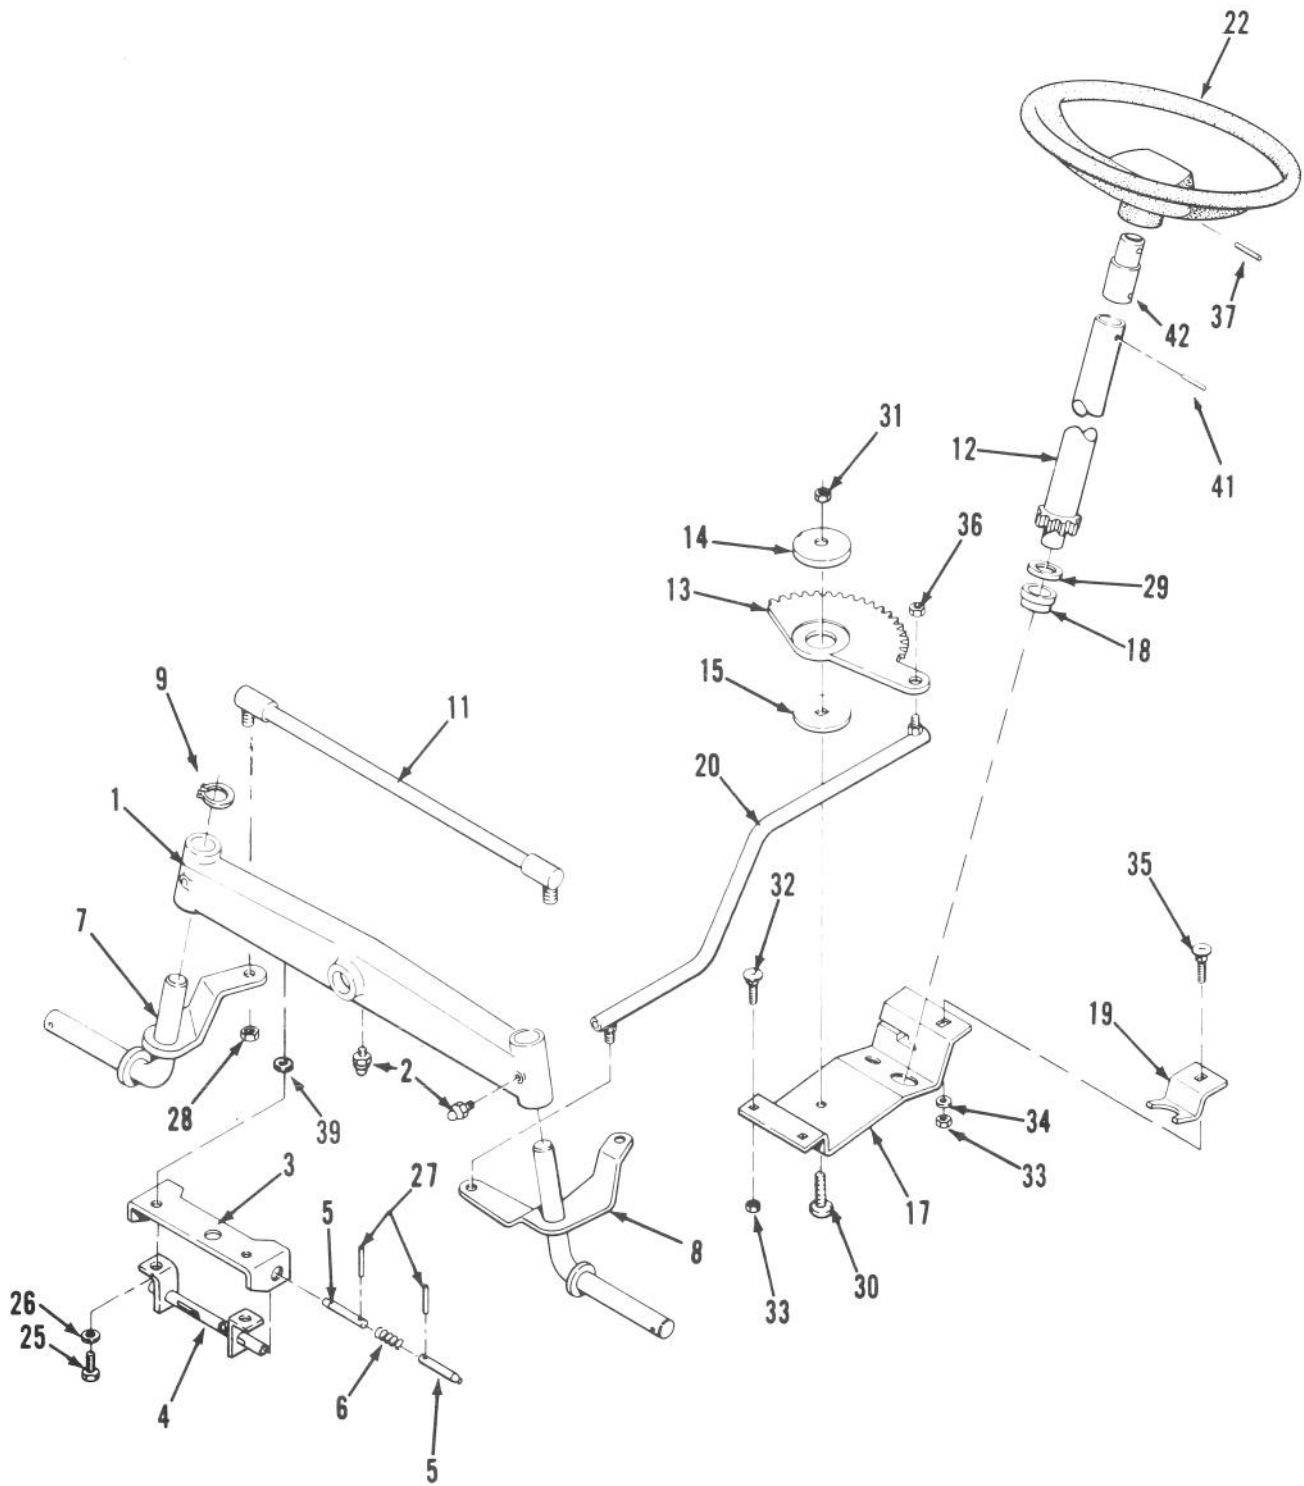

FRONT AXLE & STEERING ASSEMBLY

FRONT AXLE & STEERING ASSEMBLY

Ref. No.	Part No.	Description	No. Used
1	114385	Axle - Front	1
2	302-5	Fitting - Grease	3
3	112847	Bracket - Support	1
4	113044	Tube	1
5	113030	Pin	2
6	111531	Spring	1
7	111406	Spindle - R.H.	1
8	111409	Spindle - L.H.	1
9	32120-93	Ring - Retaining	2
11	112981	Rod - Tie	1
12	111413	Shaft - Pinion	1
13	111417	Gear - Sector	1
14	111418	Bushing - Eccentric	1
15	111419	Washer	1
17	78-1991	Bracket - Steering Gear (210-5 & 212-5)	1
*	78-3221	Bracket - Steering Gear (210-H & 212-H)	1
18	110391	Bushing	1

Ref. No.	Part No.	Description	No. Used
19	111422	Retainer	1
20	111423	Rod - Drag Link	1
22	78-3100	Wheel - Steering	1
25	322-4	Screw - Cap Hex. Hd.	2
26	3253-4	Washer - Lock	2
27	32121-103	Pin - Spirol	2
28	915001	Nut - Lock	2
29	3765	Washer - Shim (.050")	A/R
30	3231-28	Bolt	1
31	108881	Nut - Lock	1
32	3230-22	Bolt	2
33	3229-29	Nut - Lock	3
34	3256-23	Washer	1
35	3230-2	Bolt	1
36	915002	Nut - Lock	2
37	933272	Pin - Spirol	1
39	2844	Washer - Special	2
41	32121-111	Pin- Spirol	1
42	116480	Coupler - Shaft	1

*Not Illustrated