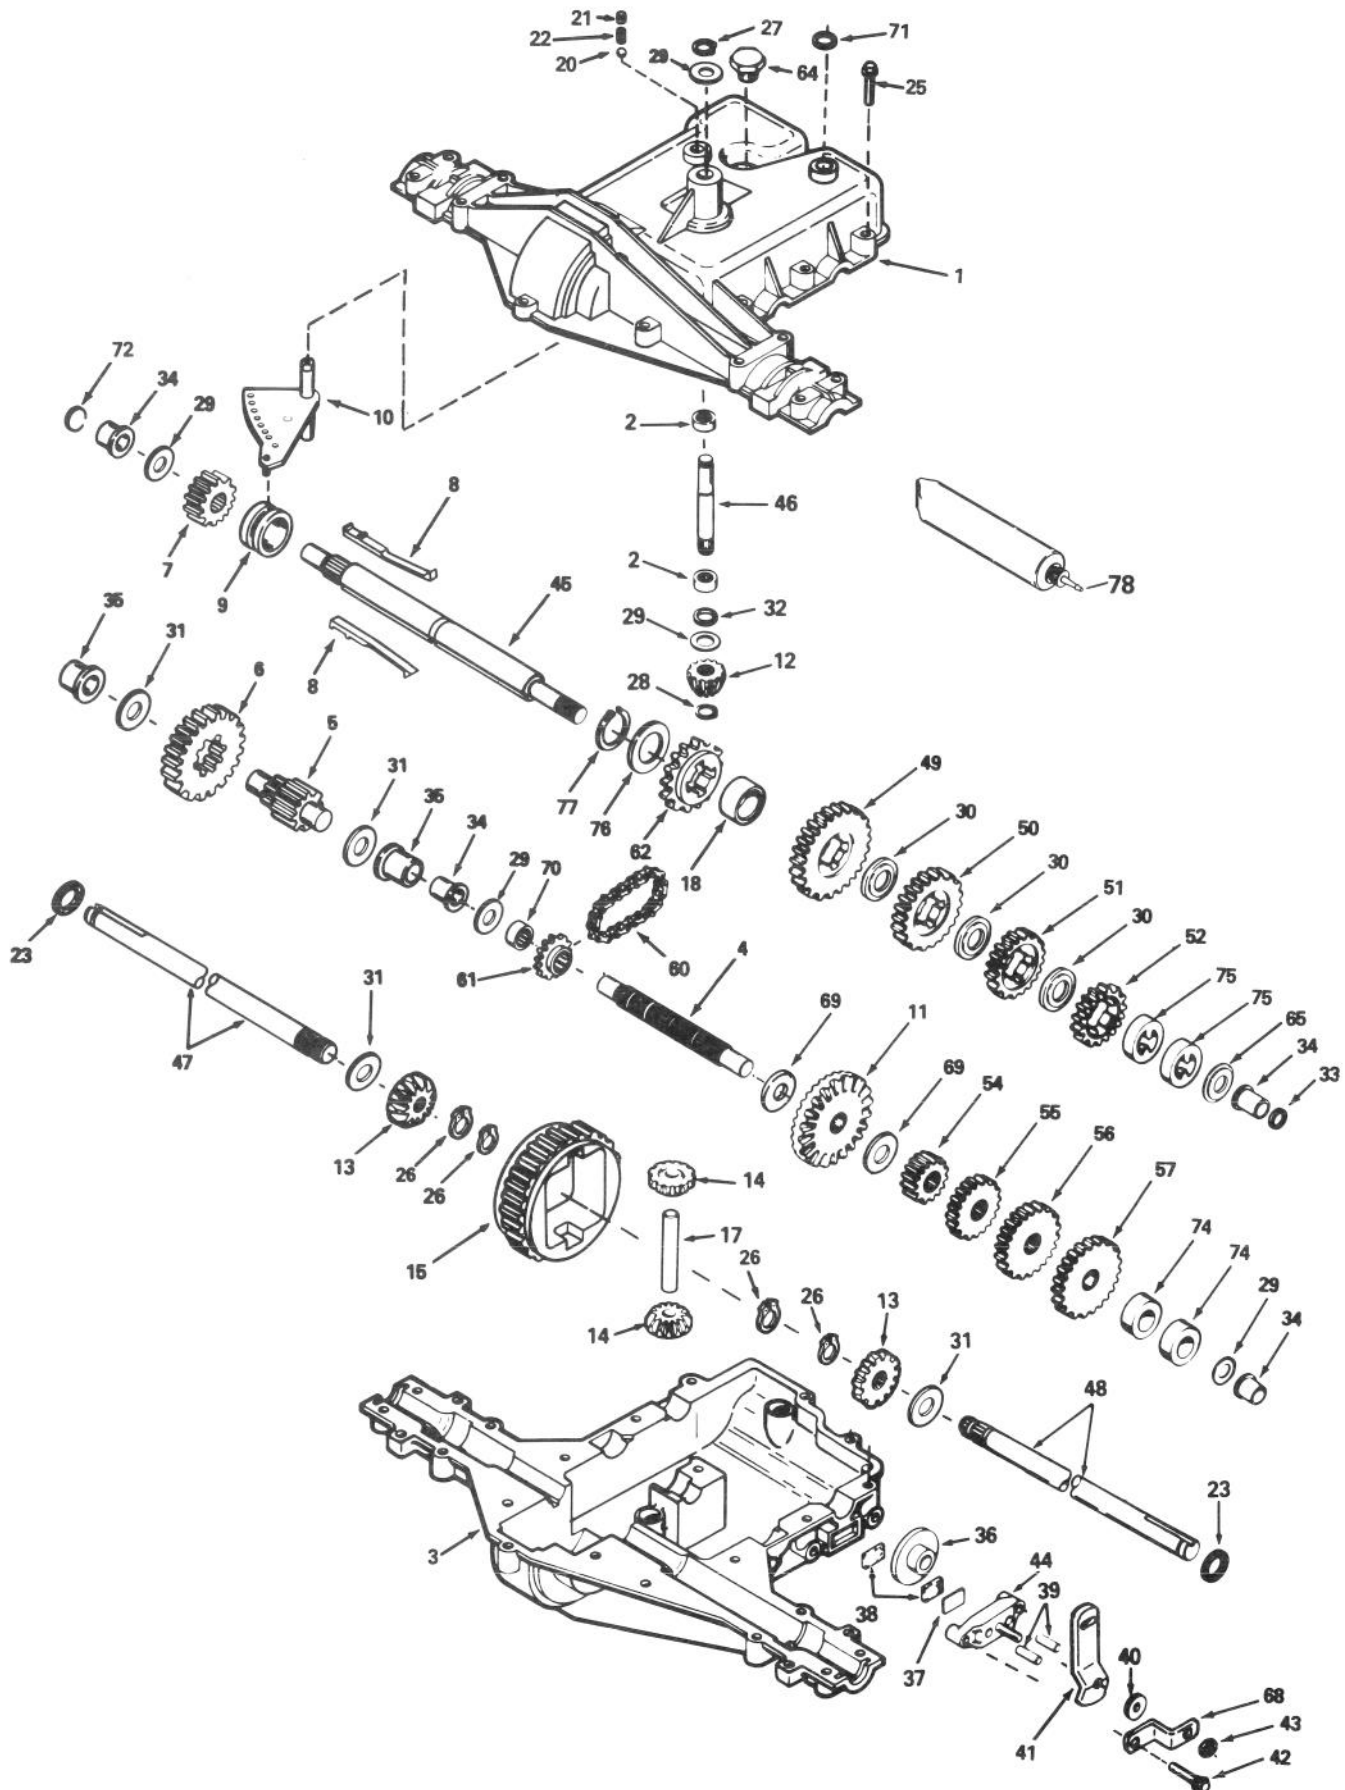

PEERLESS TRANSMISSION MODEL NO. 930-020 (210-5 & 212-5)

PEERLESS TRANSMISSION MODEL NO. 930-020 (210-5 & 212-5)

Ref. No.	Part No.	Description	No. Used
1	772108	Cover - Transaxle	1
2	780086	Bearing - Needle	2
3	770102	Case - Transaxle	1
4	776260	Shaft - Counter	1
5	776219	Output Shaft & Pinion Assy.	1
6	778139	Gear - Output	
7	778136	Gear - Spur (15 teeth)	1
8	792136	Key - Shifter	2
9	784352	Collar - Shifter	1
10	784354	Shift Rod & Fork Assy.	1
11	778229	Gear - Bevel (42 teeth)	1
12	778113A	Bevel Pinion - Input	1
13	778221	Gear - Bevel	2
14	778068	Gear - Bevel Pinion	2
15	778260	Gear - Ring	1
16	786139	Pin - Drive	1
18	786102	Spacer	1
20	792077	Ball - Steel	1
21	792078	Set Screw	1
22	792079	Spring	1
23	788061	Ring - Seal	2
25	792073	Screw - Flanged Hex. Hd.	17
26	792125	Ring - Retainer (Pkg. of 2)	4
27	792035	Ring - Retainer	1
28	788040	Ring - Retainer	1
29	780072	Washer - Thrust	5
30	780108	Washer - Thrust	4
31	780001	Washer	4
32	792001	Seal - O-Ring	1
33	788051	Seal - Square Cut	1
34	780105A	Bushing - Flanged	4
35	780118A	Bushing - Flanged	2
36	790003	Disk - Brake	1
37	790007	Plate - Brake Pad	1
38	790006	Pad - Brake	2

Ref. No.	Part No.	Description	No. Used
39	786026	Pin - Dowel	2
40	792076	Washer - Flat	1
41	790039	Lever - Brake	1
42	792073	Screw - Flanged Hex Hd.	2
43	792075	Nut - Lock	1
44	790025	Holder - Brake Pad	1
45	776315A	Shaft - Brake (4-keyed)	1
46	776135	Shaft - Input	1
47	774688	Axle (11-5/8" long)	1
48	774747	Axle (16-1/4" long)	1
49	778191	Gear - Spur (37 teeth)	1
50	778125	Gear - Spur (35 teeth)	1
51	778124A	Gear - Spur (30 teeth)	1
52	778123A	Gear - Spur (25 teeth)	1
53	778121A	Gear - Spur (20 teeth)	1
54	778230	Gear - Spur (12 teeth)	1
55	778151	Gear - Spur (15 teeth)	1
56	778126A	Gear - Spur (20 teeth)	1
57	778127A	Gear - Spur (25 teeth)	1
58	778129A	Gear - Spur (30 teeth)	1
60	786062A	Chain - Roller	1
61	786061	Sprocket (10 teeth)	1
62	786124	Sprocket (14 teeth)	1
64	792074	Plug - Hex. Hd.	1
65	780109	Washer - Thrust	1
68	786086	Bracket - Brake Lever	1
69	780051	Washer - Thrust	2
70	786118	Spacer	1
71	788069	Seal - Square Cut	1
72	786116	Disk	1
74	786071	Spacer	1
75	786072	Spacer	1
76	780090	Washer - Thrust	1
77	788075	Ring - Retaining	1
78	788067B	Grease (32 oz. bottle)	1