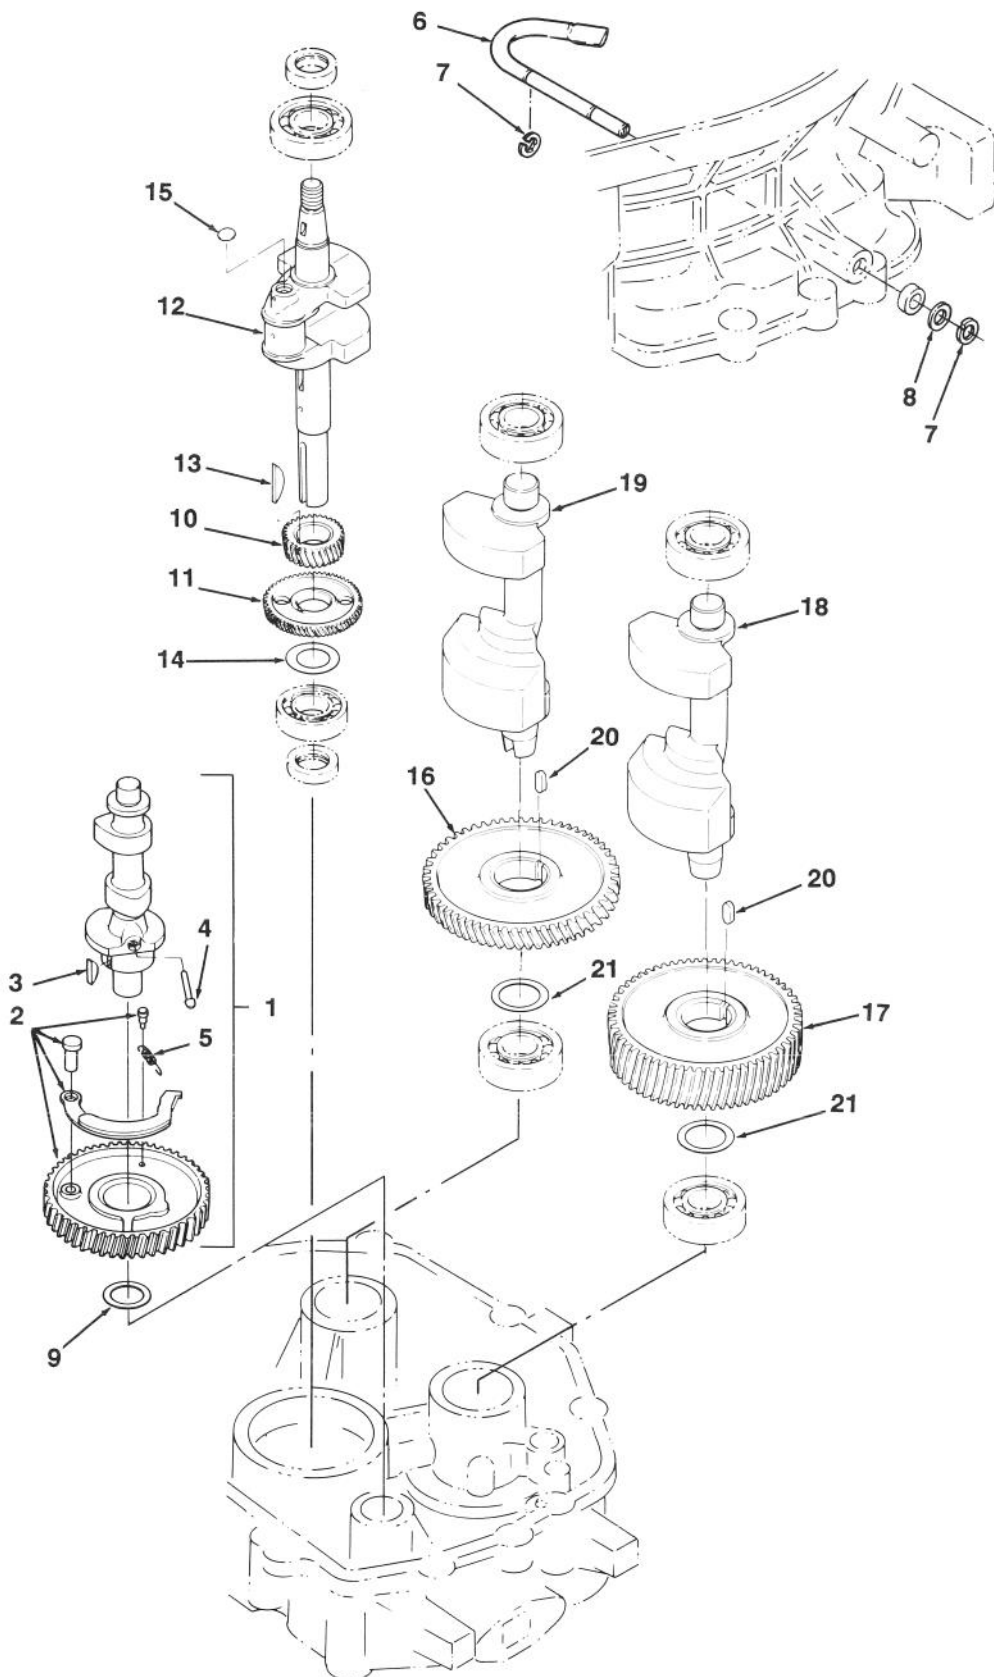

12HP ENGINE CRANKSHAFT & CAMSHAFT ASSEMBLY

12HP ENGINE CRANKSHAFT & CAMSHAFT ASSEMBLY

Ref. No.	Part No.	Description	No. Used
1	NN10627	Camshaft Assembly (Incl. Ref. #2-5)	1
2	NN10642	Camgear Assembly	1
3	NN10643	Key - Camgear	1
4	NN10644	Pin	1
5	NN10645	Spring	1
6	NN10640	Lever	1
7	NN10641	Clip - Retaining	2
8	82-1350	Washer	1
9	NN10630	Shim - Camshaft (.50mm)	1
*	NN10631	Shim - Camshaft (.60mm)	1
*	NN10632	Shim - Camshaft (.80mm)	1
*	NN10633	Shim - Camshaft (.90mm)	1
*	NN10634	Shim - Camshaft (1.00mm)	1
*	NN10635	Shim - Camshaft (1.20mm)	1
10	NN10742	Gear - Crankshaft	1
11	NN10743	Gear - Balancer	1
12	NN10744	Crankshaft	1
13	NN10745	Key - Gear	1

Ref. No.	Part No.	Description	No. Used
14	NN10746	Shim - Crankshaft (.20mm)	1
*	NN10747	Shim - Crankshaft (.30mm)	1
*	NN10748	Shim - Crankshaft (.40mm)	1
*	NN10749	Shim - Crankshaft (.50mm)	1
*	79-5850	Shim - Crankshaft (.70mm)	1
*	79-5860	Shim - Crankshaft (.80mm)	1
15	NN10750	Plug	1
16	NN10751	Gear	1
17	NN10752	Gear	1
18	NN10753	Shaft	1
19	NN10754	Shaft	1
20	NN10755	Key - Gear	2
21	NN10756	Shim - Balancer Shaft (.50mm)	1
*	NN10757	Shim - Balancer Shaft (.60mm)	1
*	NN10758	Shim - Balancer Shaft (.70mm)	1
*	NN10759	Shim - Balancer Shaft (.80mm)	1
*	NN10760	Shim - Balancer Shaft (.90mm)	1
*	NN10761	Shim - Balancer Shaft (1.00mm)	1
*	NN10762	Shim - Balancer Shaft (1.20mm)	1

*Not Illustrated