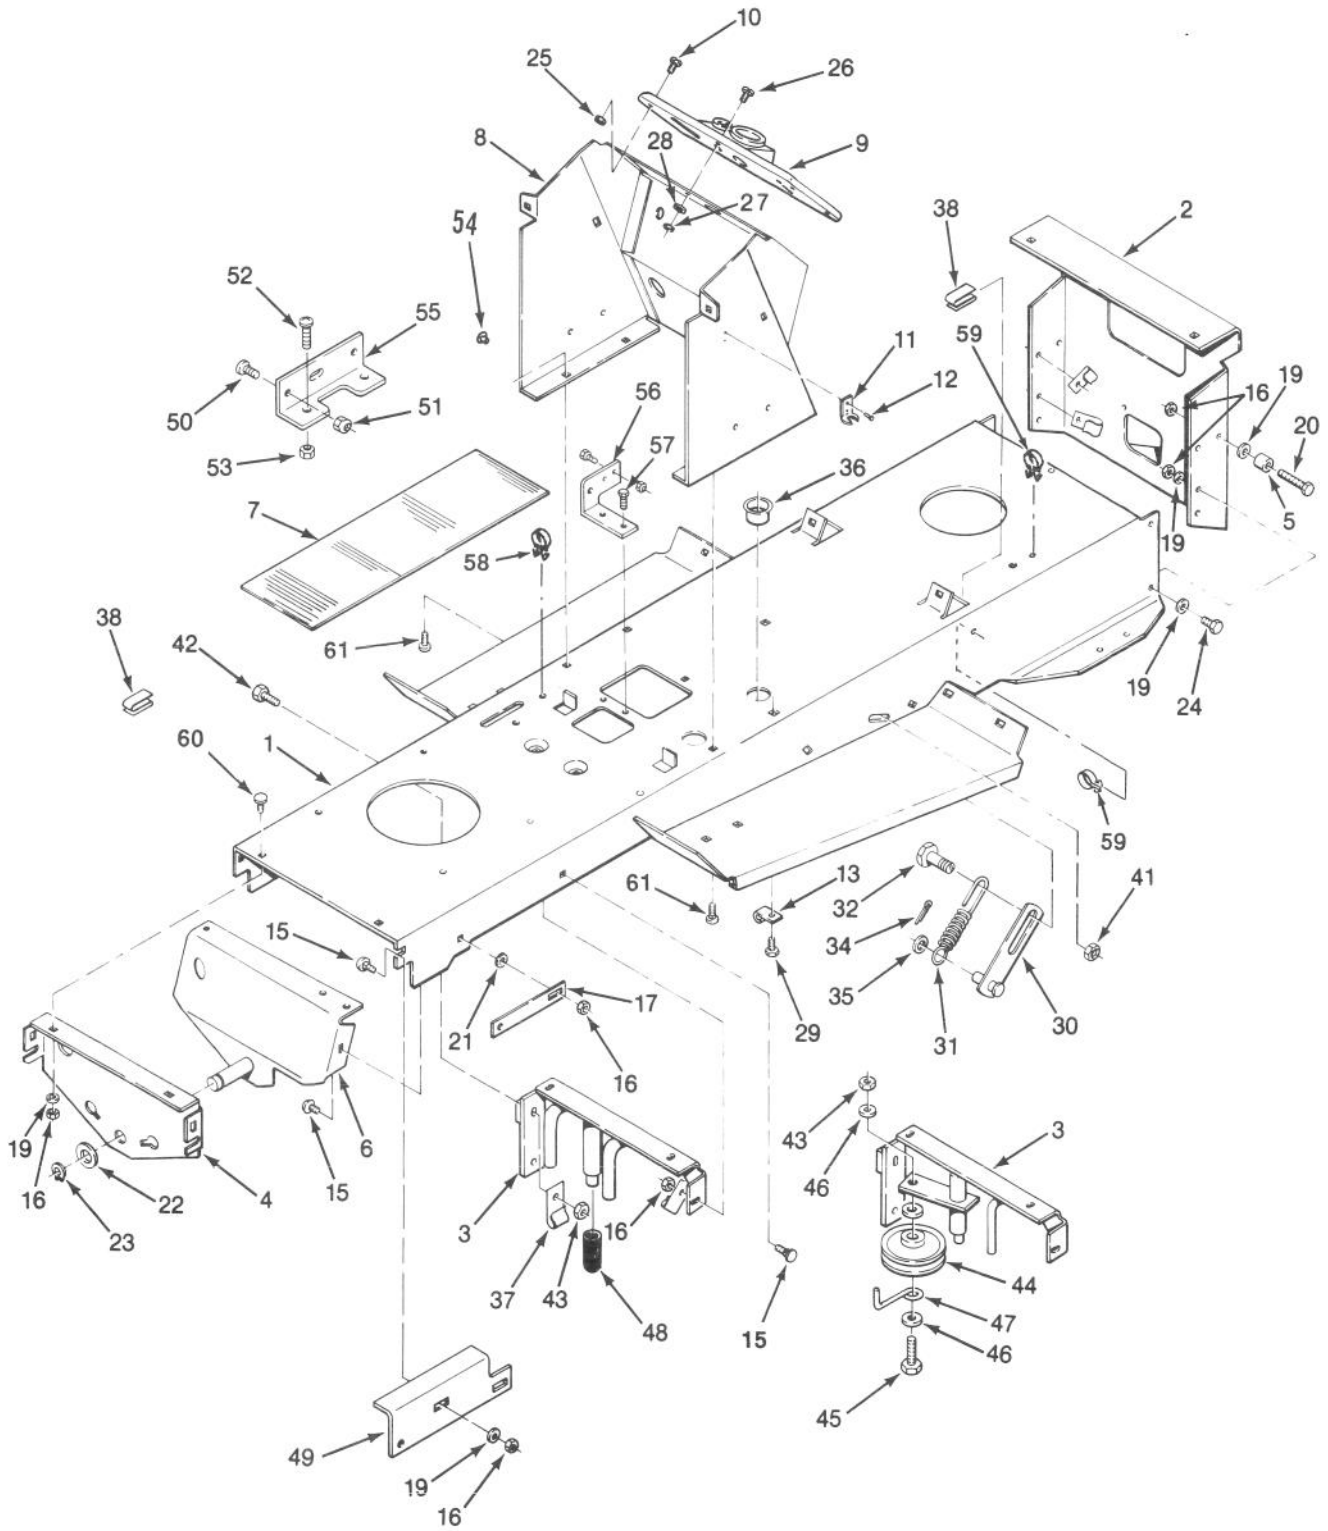

FRAME ASSEMBLY

FRAME ASSEMBLY

Ref. No.	Part No.	Description	No. Used
1	78-1640	Frame	1
2	114417	Plate - Rear Drawbar	1
3	112850	Plate - Frame Support (210-H & 212-H)	1
*	114851	Plate - Frame Support (210-5 & 212-5)	1
4	111397	Plate - Front Axle Support	1
5	114610	Roller - Cam	2
6	112977	Support - Rear Axle	1
7	106488	Mat - Footrest (210-5 & 210-H)	2
*	110180	Mat - Footrest (212-5 & 212-H)	2
8	78-1820	Hoodstand (210-5 & 210-H)	1
*	78-3390	Hoodstand (212-5 & 212-H)	1
9	111467	Panel - Console	1
10	111499	Screw - Pan Hd.	6
11	117343	Keeper - Latch	2
12	117431	Rivet - Pop	4
13	111392	Clip - J	1
15	3230-16	Bolt - Carriage	5
16	3296-29	Nut - Lock	9
17	111763	Strap (210-5 & 210-H)	2
18	900037	Bolt - Carriage	1
19	3256-23	Washer	15
20	322-6	Screw - Hex. Hd.	3
21	3254-2	Washer - Lock	2
22	1278	Washer - Shim (.050")	A/R
*	5210	Washer - Shim (.015")	A/R
23	32120-93	Ring - Retaining	1
24	322-3	Screw - Hex. Hd.	4
25	915740	Nut - Hex.	4
26	910837	Screw	1
27	3217-5	Nut - Lock	1
28	3253-3	Washer - Lock	1

Ref. No.	Part No.	Description	No. Used
29	908017	Bolt	3
30	111524	Link	2
31	111527	Spring	2
32	78-1670	Cam - Adjustment	2
34	3272-16	Pin - Cotter	2
35	920242	Washer - Special	2
36	938031	Bushing	1
37	8830	Clip	1
38	113116	Retainer	2
40	908019	Bolt	1
41	109779	Nut	2
42	323-7	Bolt	1
43	3296-39	Nut - Lock	3
44	110370	Pulley - Idler (210-5 & 212-5)	1
45	323-10	Bolt	1
46	3256-24	Washer	2
47	109230	Retainer - Belt	1
48	111439	Grip	1
49	114990	Bracket - R.H. (212-5 & 212-H)	1
*	114989	Bracket - L.H. (212-5 & 212-H)	1
50	960152	Screw	2
51	3296-42	Nut - Lock	2
52	910796	Screw	2
53	915740	Nut - Lock	2
54	938050	Plug - Nylon (210-5 & 210-H) (212-5 & 212-H)	1 2
55	117142	Bracket - Fuse	1
56	78-2050	Bracket - Switch	1
57	926640	Screw - Machine	2
58	115860	Clip - Snap-In	1
59	115858	Clip - Snap-In	2
60	900036	Bolt - Carriage	2
61	926697	Bolt	4

*Not Illustrated