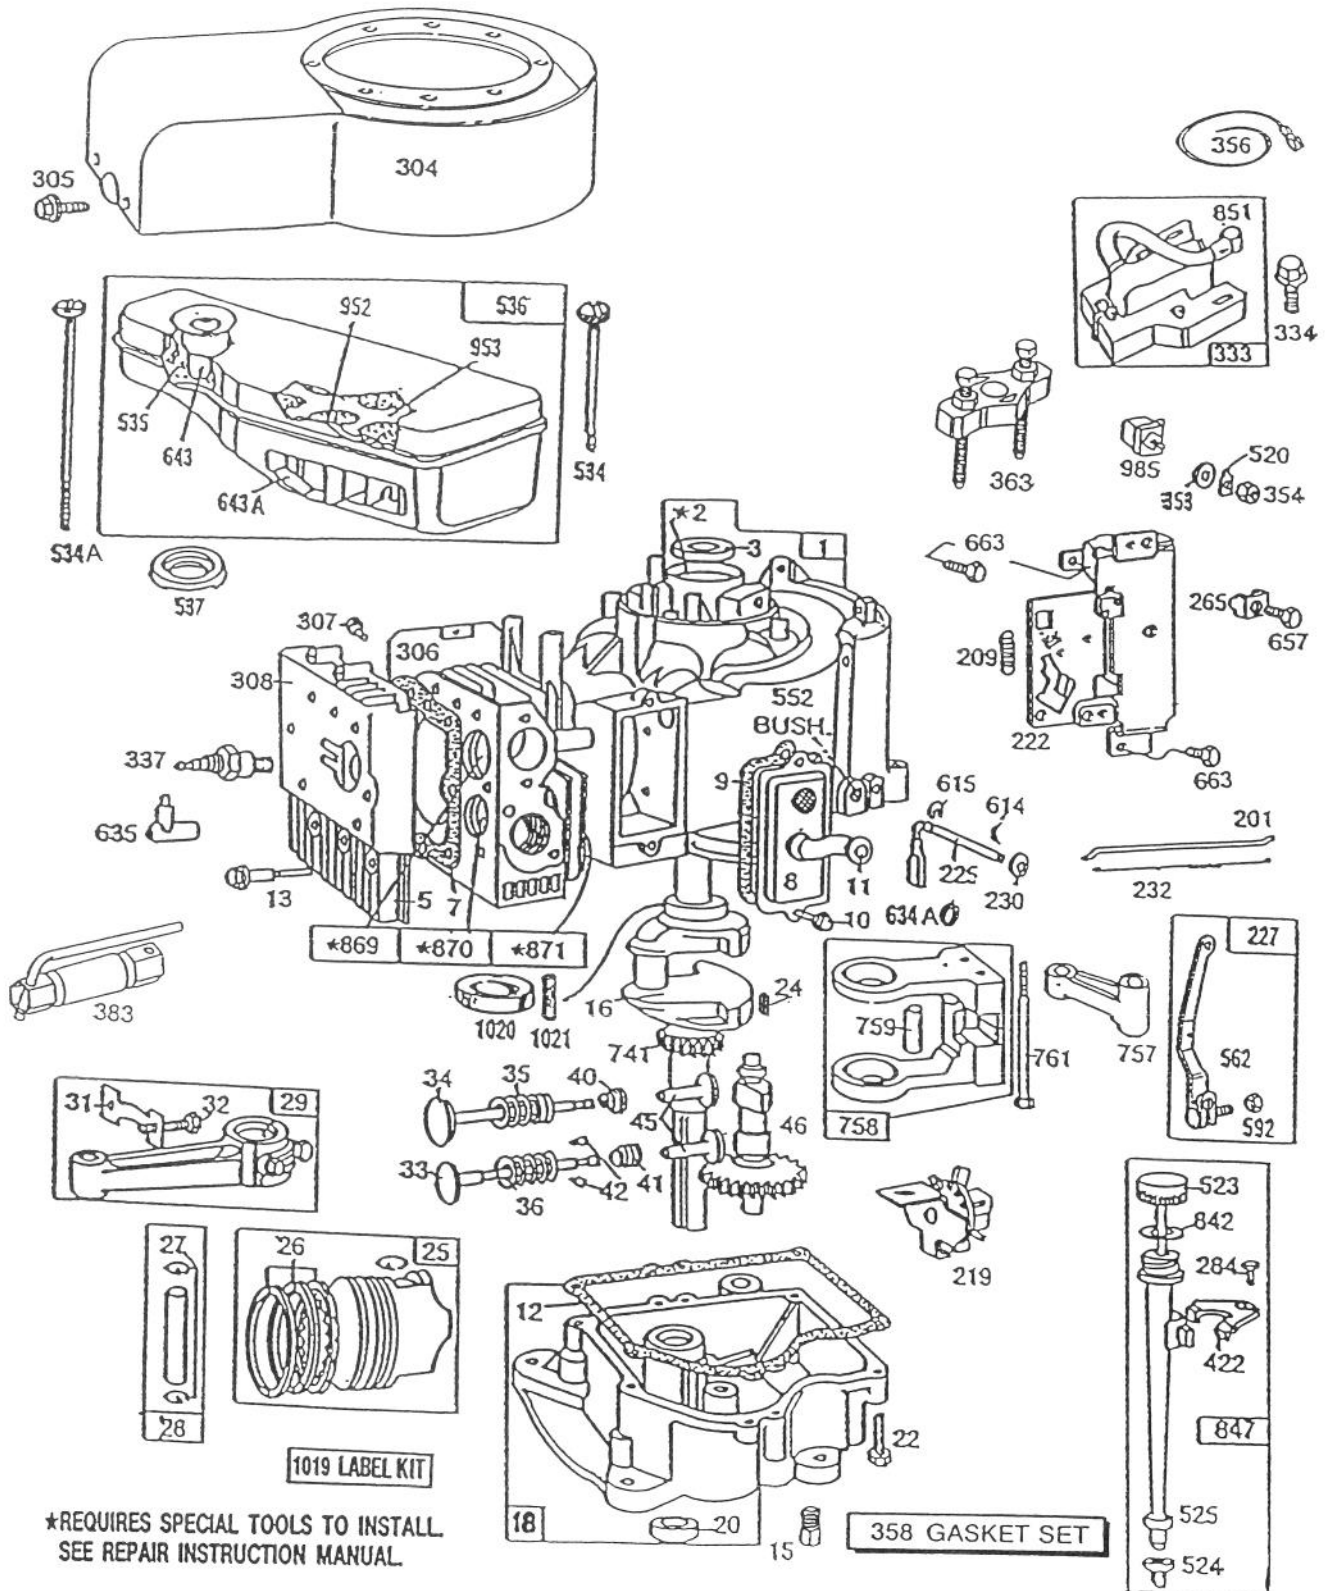

10HP ENGINE BRIGGS & STRATTON MODEL NO. 256707 TYPE NO. 0126-01

*REQUIRES SPECIAL TOOLS TO INSTALL.
SEE REPAIR INSTRUCTION MANUAL.

Assemblies include all parts shown in frames.

10HP ENGINE BRIGGS & STRATTON MODEL NO. 256707 TYPE NO. 0126-01

Ref. No.	Part No.	Description	No. Used
1	395705	Cylinder Assembly	1
2	399265	Bearing - Cylinder Note: Requires Special Tools for Installation.	1
3	391086	Seal - Oil	1
5	212914	Head - Cylinder	1
†7	271866	Gasket - Cylinder Head	1
8	391406	Breather Assembly	1
†9	27803	Gasket - Valve Cover	1
10	93394	Screw	1
11	280100	Tube - Breather	1
†12	271702	Gasket - Cover 1/64"	1
*†	270915	Gasket - Cover .005"	1
*†	270916	Gasket - Cover .009"	1
13	93723	Screw - Cylinder Head	1
15	91084	Plug - Oil Drain	1
16	491647	Crankshaft Note: Order Part Number 94196 For Timing Gear Key.	1
18	391784	Sump - Engine	1
20	291675	Seal - Oil	1
22	93585	Screw - Sump	1
24	222698	Key - Flywheel	1
25	394661	Piston Assy. - Standard	1
*	394662	Piston Assembly - .010" O.S.	1
*	394663	Piston Assembly - .020" O.S.	1
*	394664	Piston Assembly - .030" O.S.	1
		PISTON RING SETS: Note: For Chrome Ring Set Standard Size Order No. 392331.	
26	394665	Ring Set - Piston - Std.	1
*	391781	Ring Set - Piston - .010" O.S.	1
*	391782	Ring Set - Piston - .020" O.S.	1
*	391783	Ring Set - Piston - .030" O.S.	1
27	260924	Lock - Piston Pin	1
28	299691	Pin Assembly - Piston Standard	1
*	391286	Pin Assembly - Piston .005" O.S.	1
29	490348	Rod Assy. - Connecting Note: For Connecting Rod with .020" Undersize Crankpin Bore Order No. 490469.	1
31	222299	Lock - Connecting Rod	1
32	92909	Screw - Connecting Rod	1
33	261185	Valve - Exhaust	1
34	261462	Valve - Intake	1
35	65906	Spring - Intake Valve	1
36	26828	Spring - Exhaust Valve	1
40	221596	Retainer - Intake Valve	1
41	292260	Rotocoil - Exhaust Valve	1
42	93630	Retainer - Exhaust Valve Rotocoil	2
45	262248	Tappet - Valve	1
46	212897	Gear - Cam	1
201	262348	Link - Governor	1
209	260695	Spring - Governor	1
219	490815	Oil Slinger, Governor Gear and Bracket Assembly	1