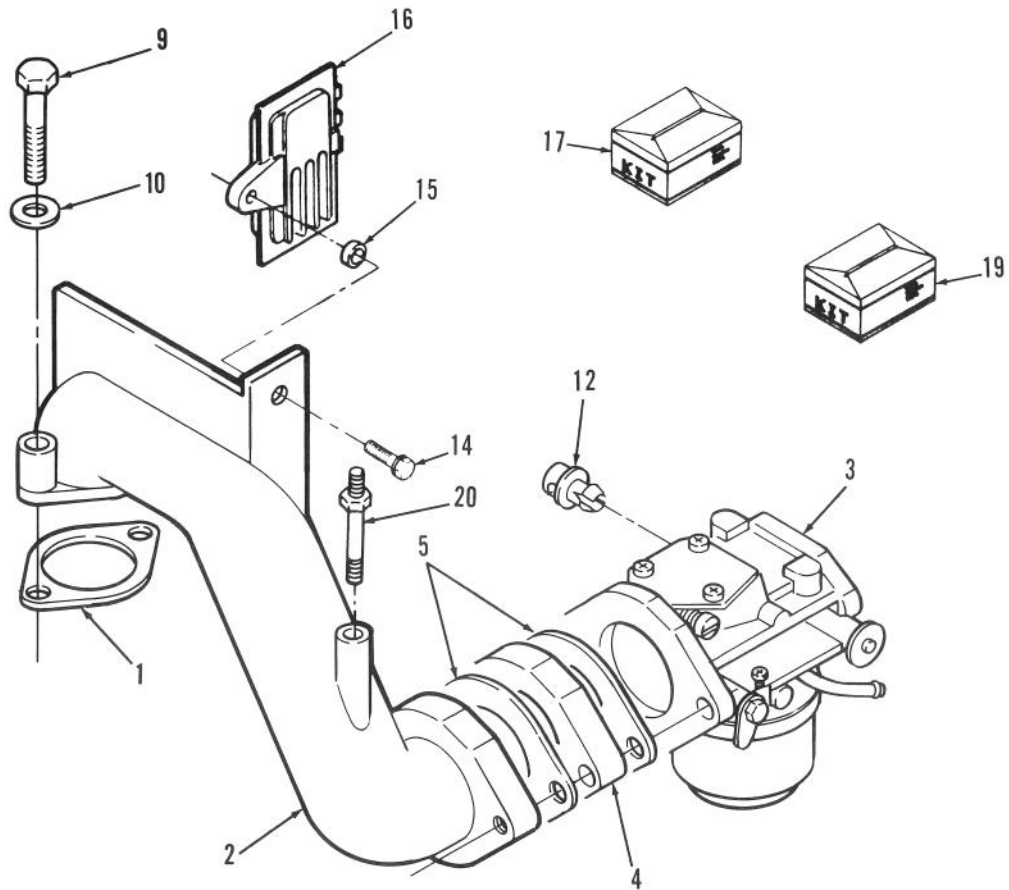

12HP ENGINE CARBURETOR ASSEMBLY

Ref. No.	Part No.	Description	No. Used
1	NN10666	Gasket	1
2	NN10818	Elbow - Intake	1
3	NN10668	Carburetor Assembly	1
4	NN10669	Insulator	1
5	NN10670	Gasket	2
9	79-5820	Screw - Cap Hex. Hd.	2
10	79-5830	Washer - Flat	2

Ref. No.	Part No.	Description	No. Used
12	NN10674	Clip - Link	2
14	NN10792	Screw - Hex. Washer Hd.	1
15	NN10218	Bushing	1
16	NN10794	Regulator - Voltage	1
17	NN10261	Kit - Float	1
19	NN10907	Kit - Carburetor Repair	1
20	NN10701	Stud	1