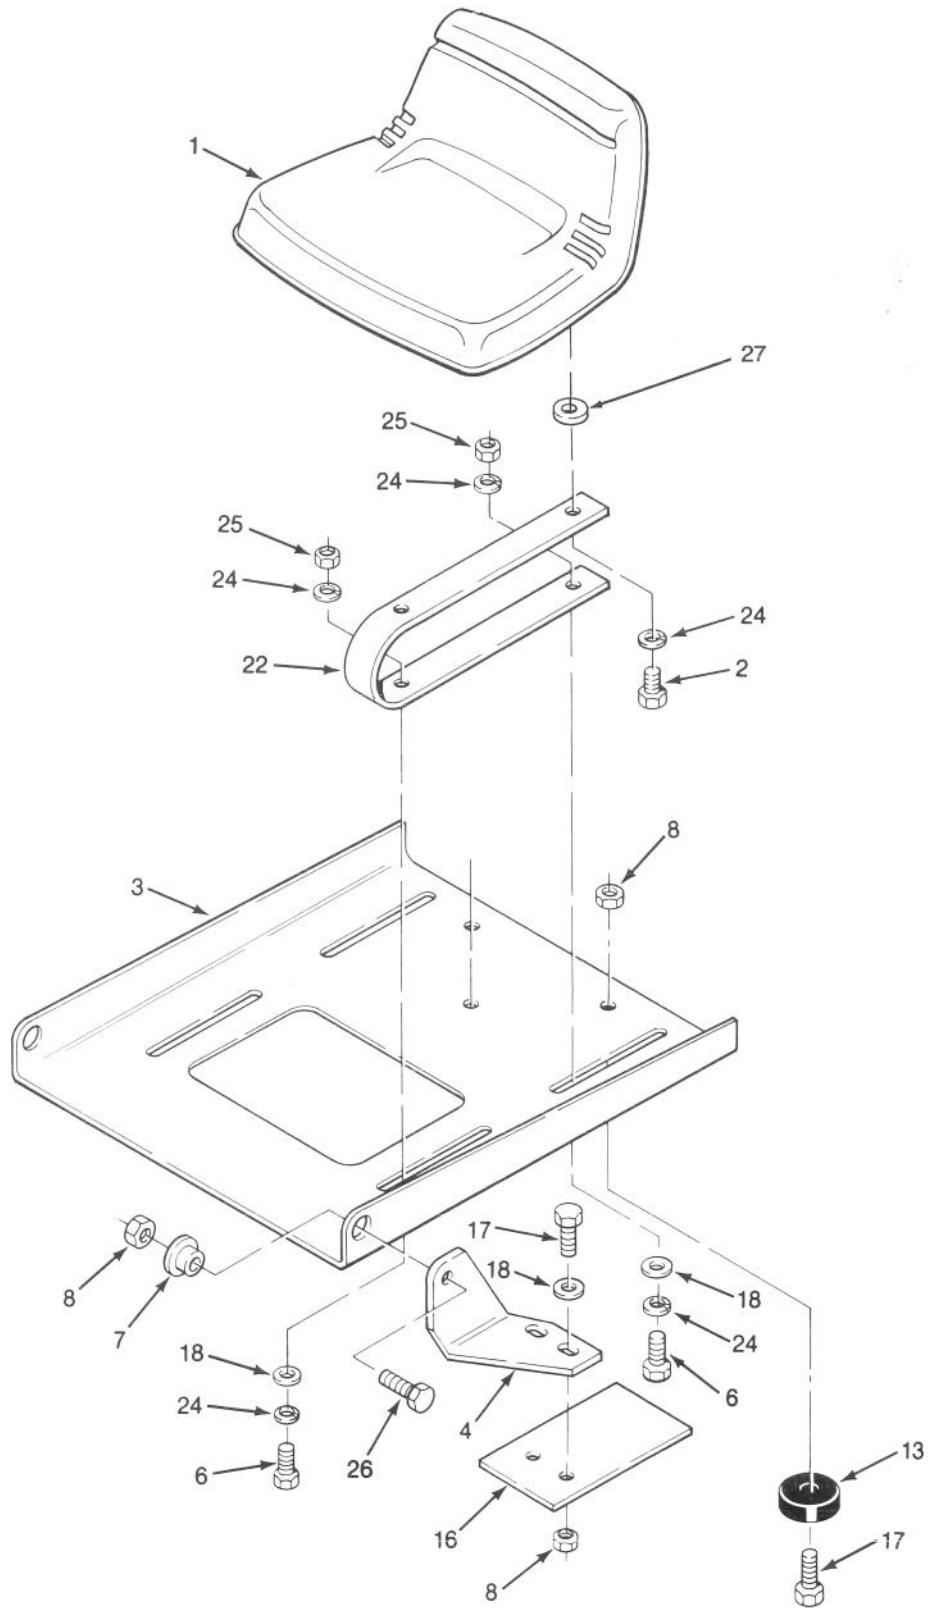

SEAT ASSEMBLY (212-5 & 212-H)

SEAT ASSEMBLY (212-5 & 212-H)

Ref. No.	Part No.	Description	No. Used
1	78-9160	Seat	1
2	322-5	Bolt	4
3	113852	Plate - Seat Pivot	1
4	112745	Bracket - Pivot L.H.	1
*	112744	Bracket - Pivot R.H.	1
6	322-4	Bolt	4
7	105503	Bushing	2
8	3296-29	Nut - Lock	6
13	108889	Bumper	2

Ref. No.	Part No.	Description	No. Used
16	112961	Plate	2
17	322-5	Bolt	6
18	3256-23	Washer	6
22	112837	Spring - Seat	2
24	3253-4	Washer - Lock	8
25	3217-6	Nut - Hex.	4
26	322-6	Bolt	4
27	109989	Spacer - Nylon	4

*Not Illustrated