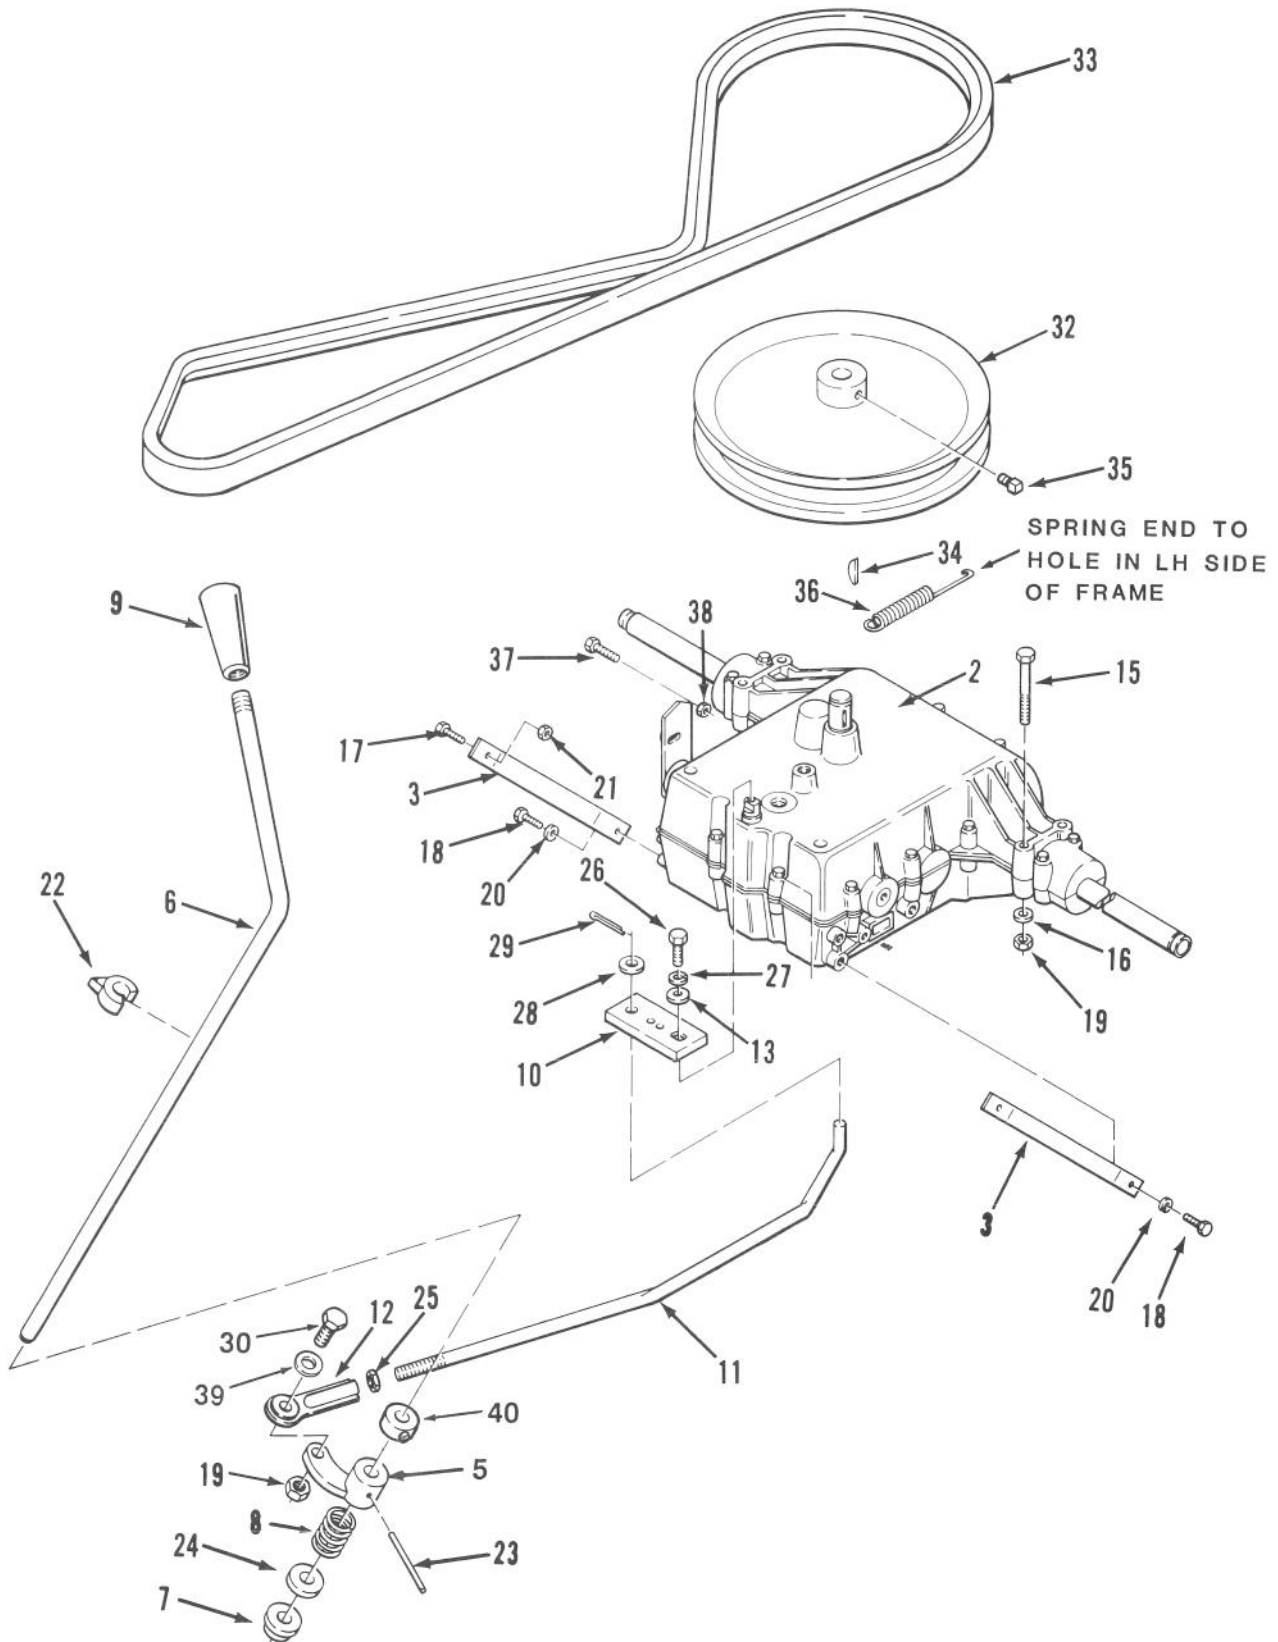

TRANSMISSION ASSEMBLY (210-5 & 212-5)

TRANSMISSION ASSEMBLY (210-5 & 212-5)

Ref. No.	Part No.	Description	No. Used
2		Transmission Assembly (Peerless Model 930-020)	1
3	112982	Strap - Torque	2
5	111430	Arm	1
6	78-2020	Shaft	1
7	5666	Bushing - Nylon	1
8	111432	Spring	1
9	112983	Knob	1
10	115198	Arm - Transmission	1
11	115042	Rod	1
12	115043	End - Rod	1
13	104869	Washer - Special	1
15	322-12	Screw - Cap Hex. Hd.	4
16	3256-23	Washer	6
17	900036	Bolt - Carriage	2
18	926720	Screw	2
19	3296-29	Nut - Lock	5
20	3253-4	Washer - Lock	2
21	915112	Nut - Lock	2

Ref. No.	Part No.	Description	No. Used
22	113025	Pointer	1
23	933273	Pin - Spirol	1
24	3765	Washer - Shim	A/R
25	3220-2	Nut - Jam	1
26	329-5	Screw - Cap Hex. Hd.	1
27	3253-3	Washer - Lock	1
28	920268	Washer	1
29	3272-6	Pin - Cotter	1
30	322-6	Bolt	1
32	108790	Pulley - Transmission	1
33	114860	Belt - Transmission Drive	1
34	937225	Key - Hi-Pro	1
35	3242-2	Screw - Sq. Hd. Set	2
36	110769	Spring - Brake Return	1
37	322-5	Bolt - Brake Stop	1
38	915112	Nut - Lock	1
39	3256-23	Washer - Flat	1
40	78-2030	Collar	1