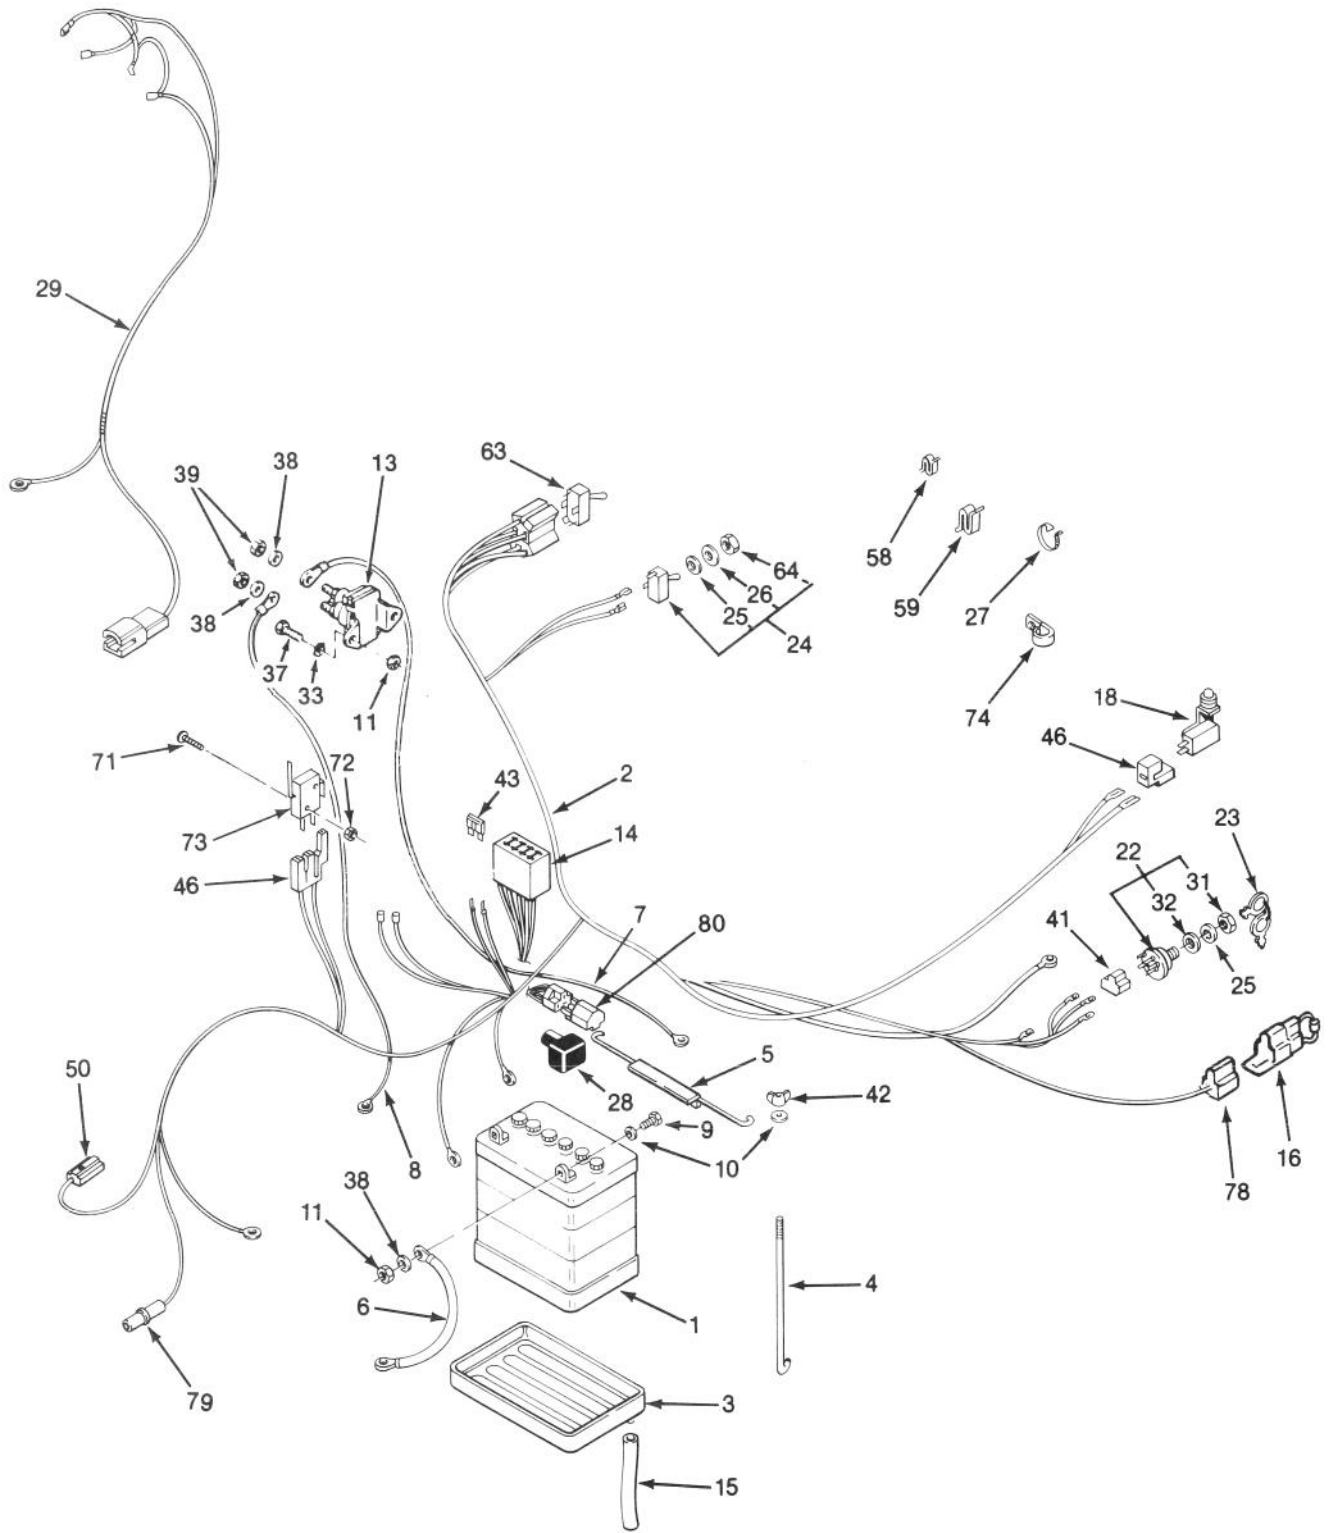

ELECTRICAL SYSTEM ASSEMBLY

ELECTRICAL SYSTEM ASSEMBLY

Ref. No.	Part No.	Description	No. Used
1	104962	Battery (210-5, 210-H & 212-5)	1
*	105842	Battery (212-H)	1
2	78-1340	Harness Wire (210-5 & 210-H) (Incl. Ref. #14, 41, 46, 78 & 79)	1
*	79-0480	Harness Wire (212-5 & 212-H) (Incl. Ref. #14, 41 & 46)	1
3	106948	Tray - Battery	1
4	109547	Hook	2
5	117316	Hold-Down - Battery	1
7	111076	Wire - Solenoid/Battery (210-5 & 210-H)	2
		(212-5 & 212-H)	1
8	111682	Wire - Solenoid/Starter (210-5 & 210-H)	1
*	112757	Wire - Solenoid/Starter (212-5 & 212-H)	1
9	321-4	Bolt	2
10	3256-22	Washer	6
11	3217-5	Nut	5
13	110167	Solenoid (210-5 & 210-H) (Incl. Ref. #11)	1
14	120930	Holder - Fuse	1
15	114721	Tube - Drain	1
16	78-1630	Kit - Diode Replacement (210-5 & 210-H)	1
18	38-1420	Switch - Seat	1
22	111216	Switch - Ignition (210-5 & 210-H) (Incl. Ref. #31-32)	1
*	116338	Switch - Ignition (212-5 & 212-H) (Incl. Ref. #31-32)	1
23	116738	Key - Ignition	2
24	102138	Switch - Light (212-5 & 212-H) (Incl. Ref. #25, 26 & 64)	1

Ref. No.	Part No.	Description	No. Used
25	920262	Washer - Special	1
26	920259	Washer - Special	1
27	100571	Tie - Cable	1
28	109553	Cover - Battery Terminal	1
29	115204	Harness - Headlight (212-5 & 212-H)	1
31	101884	Nut - Switch	1
32	920160	Washer - Lock	1
33	3255-7	Washer - Lock	2
37	960151	Screw - Hex. Hd. (210-5 & 210-H)	1
38	3253-3	Washer - Lock	2
39	3218-1	Nut - Jam	2
41	105302	Connector - 5 Terminal	1
42	32103-22	Nut - Wing	2
43	109355	Fuse - 15 Amp.	1
*	109102	Fuse - 25 Amp.	1
*	NN10277	Fuse - 30 Amp. (212-5 & 212-H)	1
46	111498	Body - Connector (210-5 & 210-H) (212-5 & 212-H)	1
		(212-5 & 212-H)	2
50	104926	Body - Connector (212-5 & 212-H)	2
58	8830	Clip	1
59	3023	Clip (210-5 & 210-H) (212-5 & 212-H)	5
		(212-5 & 212-H)	4
63	78-3030	Switch - PTO	1
71	910948	Screw	2
72	915732	Nut - Lock	2
73	115230	Switch - Clutch	1
74	105490	Clamp	1
78	110459	Connector - 2 Terminal (210-5 & 210-H)	1
79	107831	Socket - Connector	1
80	116397	Relay (210-5 & 210-H) (212-5 & 212-H)	2
		(212-5 & 212-H)	3

*Not Illustrated