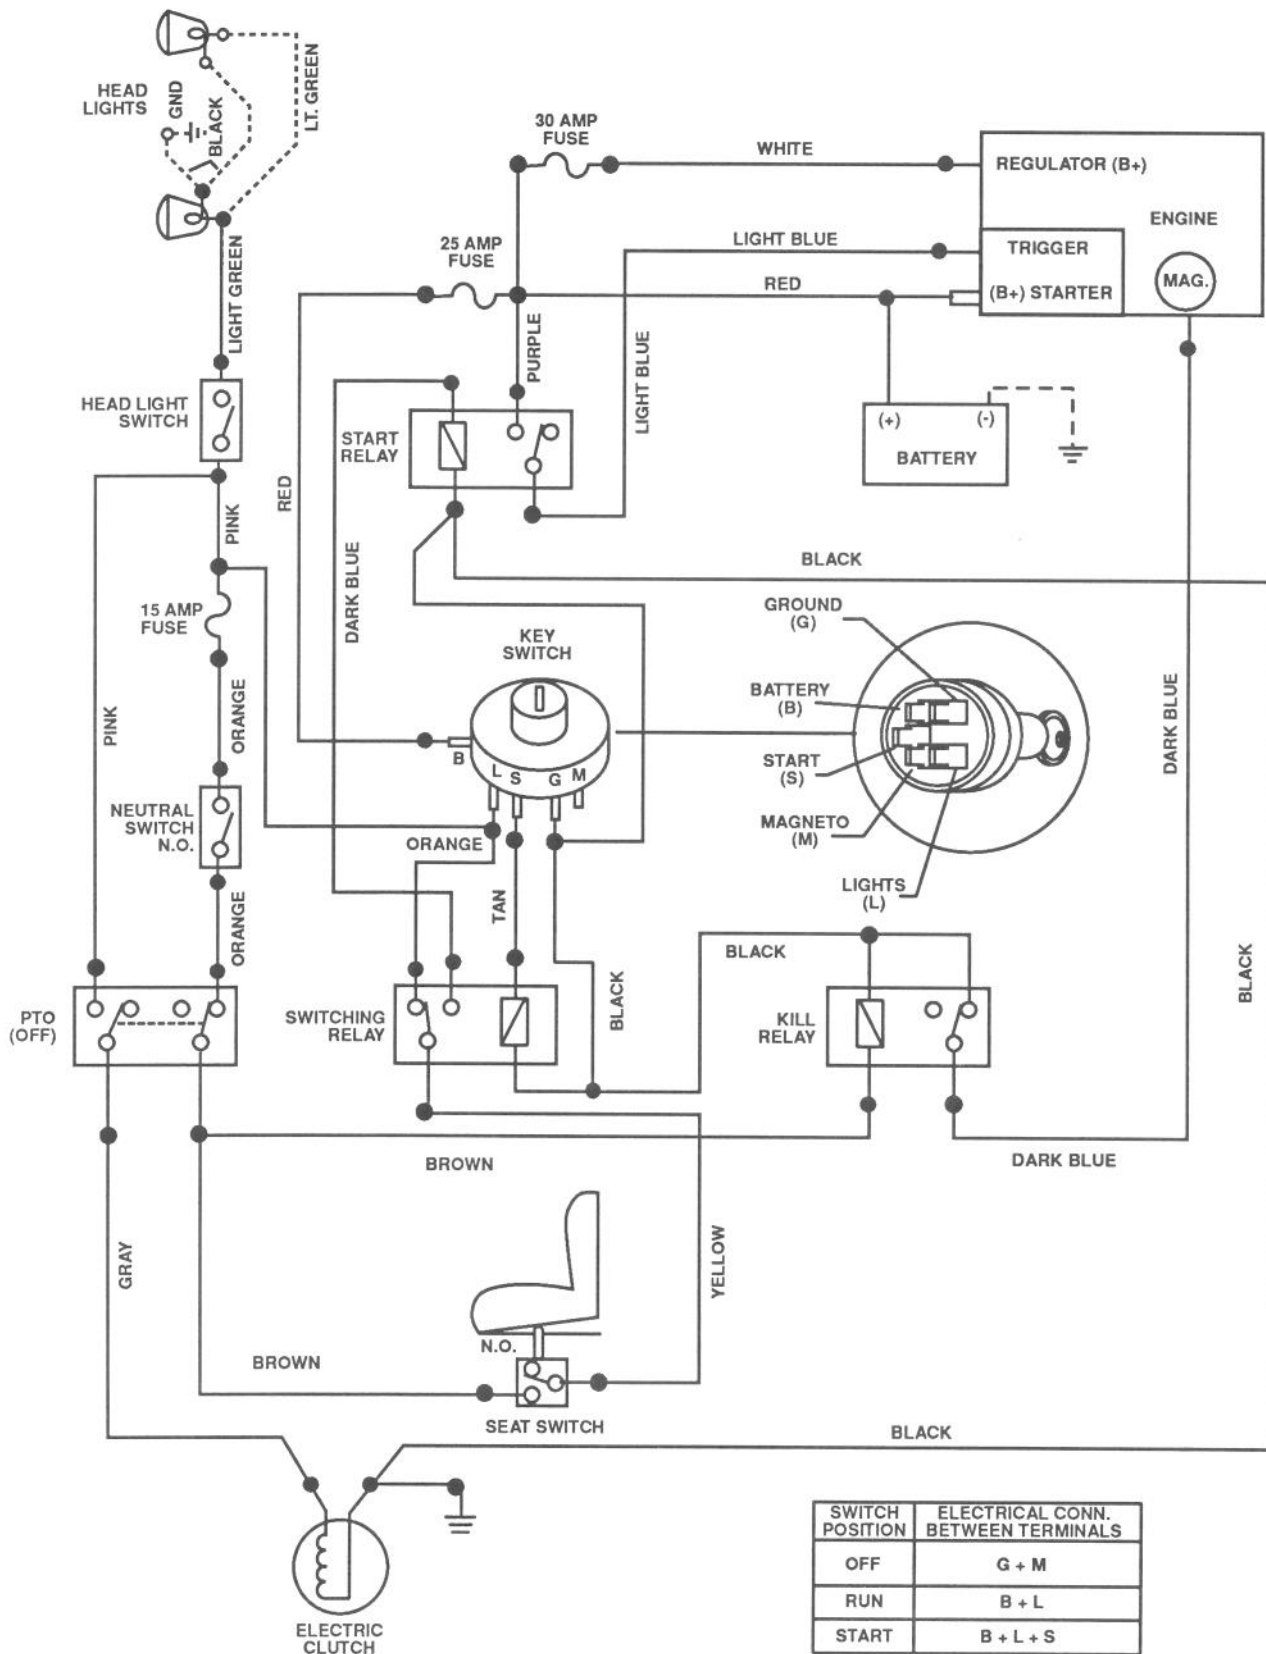

WIRING DIAGRAM (212-5 & 212-H)