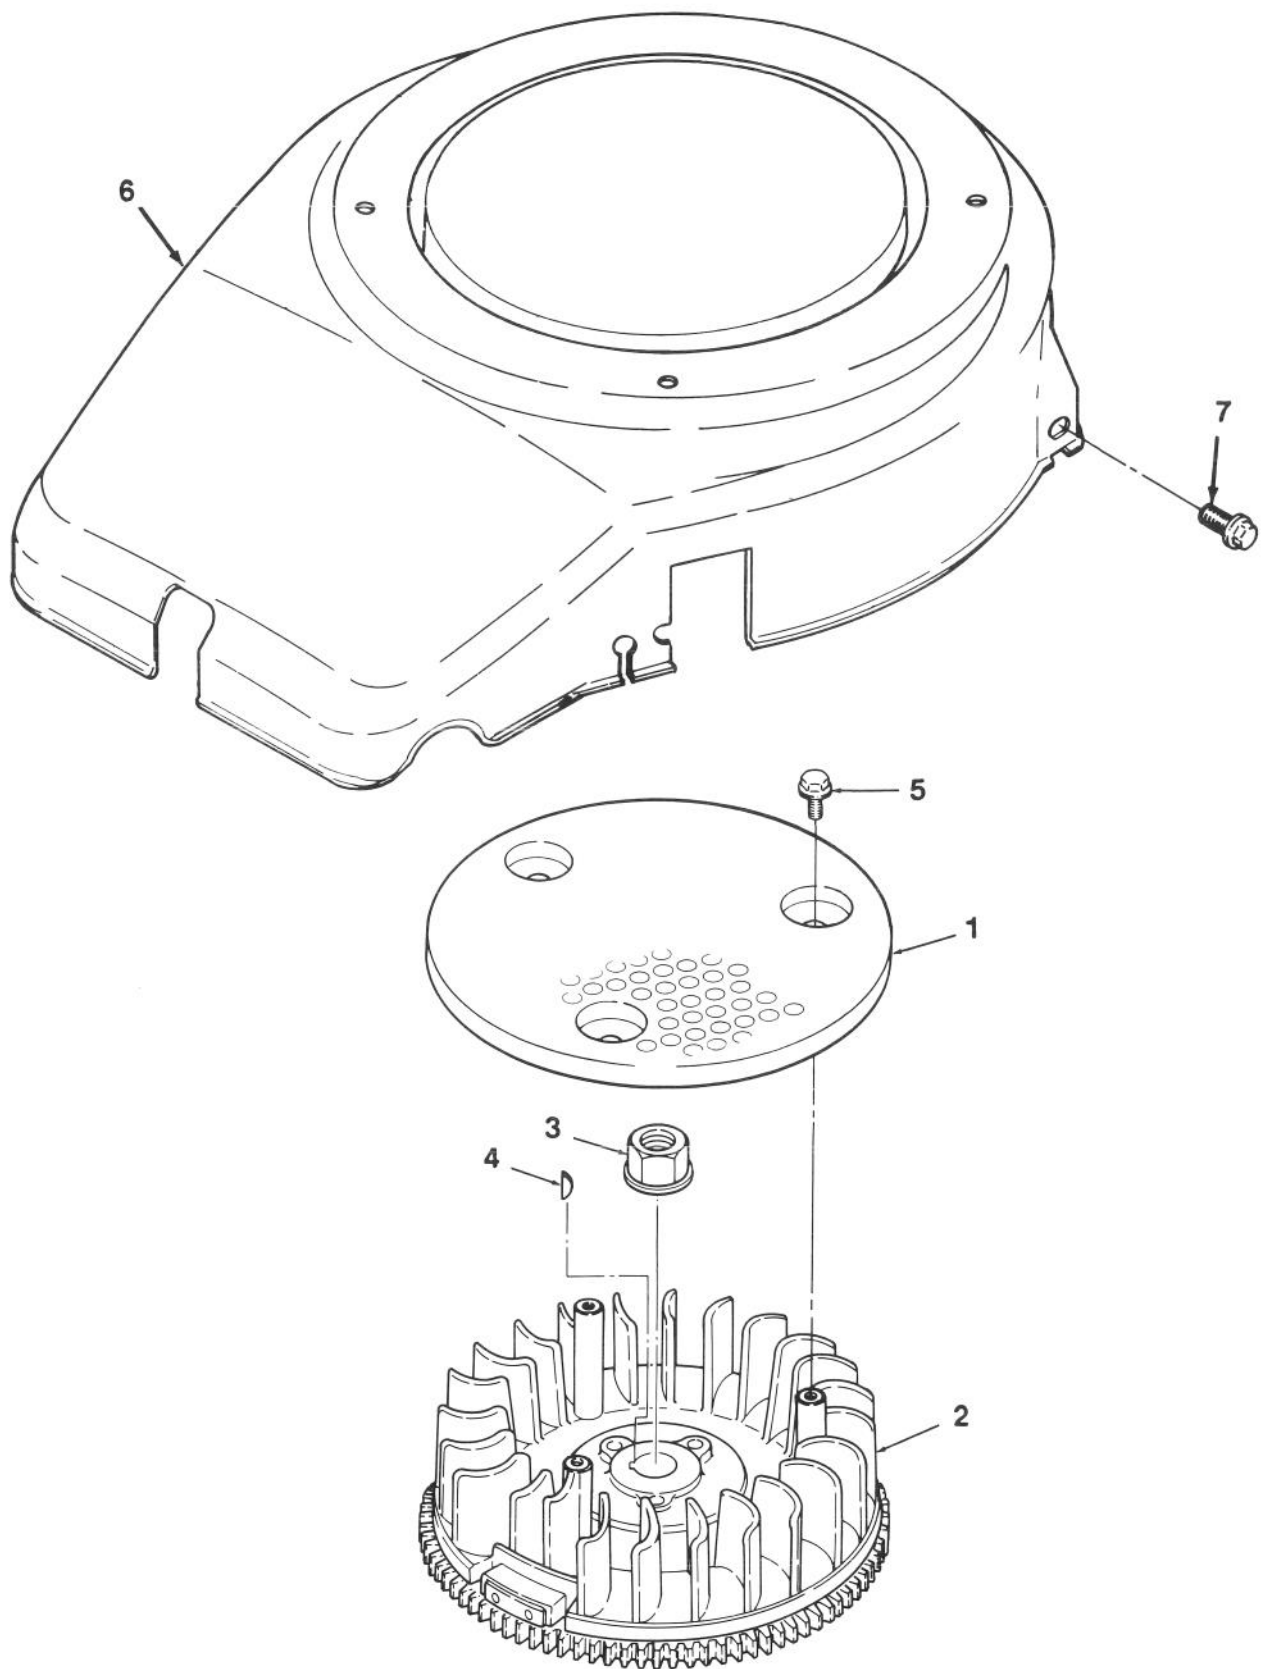

12HP ENGINE FLYWHEEL & COVER ASSEMBLY

12HP ENGINE FLYWHEEL & COVER ASSEMBLY

Ref. No.	Part No.	Description	No. Used
1	NN10711	Screen	1
2	NN10712	Blower Wheel Assembly	1
3	NN10713	Key	1
4	NN10714	Screw - Hex. Hd.	3

Ref. No.	Part No.	Description	No. Used
5	NN10715	Nut	1
6	NN10720	Housing - Blower	1
7	NN10721	Bolt	4