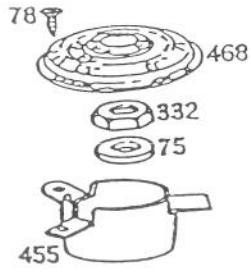

10HP ENGINE BRIGGS & STRATTON MODEL NO. 256707 TYPE NO. 0126-01 (Continued)