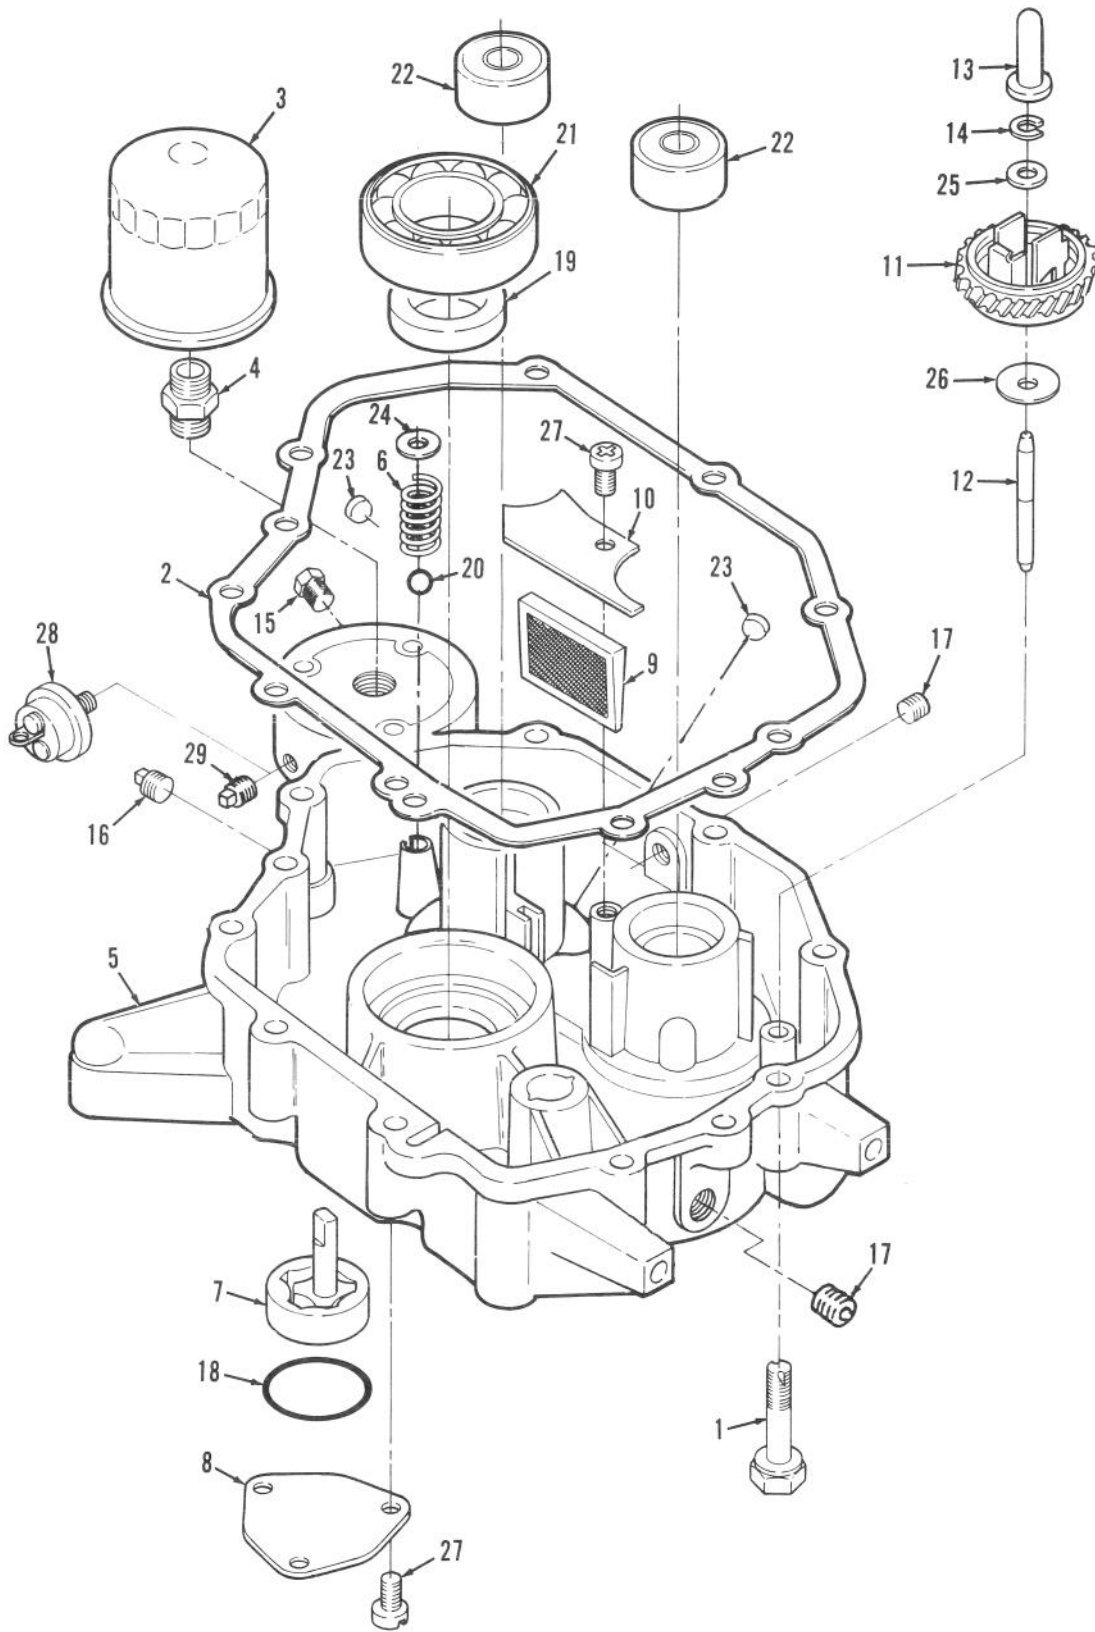

12HP ENGINE OIL BASE & PUMP ASSEMBLY

12HP ENGINE OIL BASE & PUMP ASSEMBLY

Ref. No.	Part No.	Description	No. Used
1	NN10680	Bolt	9
2	NN10681	Gasket - Oil Base	1
3	NN10684	Filter - Oil	1
4	NN10685	Adapter - Oil Filter	1
5	NN10675	Base - Oil	1
6	NN10133	Spring - Relief Valve	1
7	NN10572	Pump - Oil	1
8	NN10573	Cover - Oil Pump	1
9	NN10577	Screen - Oil Pickup	1
10	NN10578	Cover - Screen	1
11	NN10636	Gear - Governor	1
12	NN10637	Shaft - Governor	1
13	NN10638	Sleeve - Governor	1
14	NN10639	Stop - Governor	1
15	NN10687	Plug - Pipe	2

Ref. No.	Part No.	Description	No. Used
16	82-1130	Plug - Pipe	1
17	NN10686	Plug - Pipe	2
18	NN10575	Seal - O-Ring	1
19	NN10569	Seal - Oil	1
20	NN10534	Ball - Steel	1
21	NN10677	Bearing - Ball	1
22	NN10678	Bearing - Ball	2
23	59-0760	Plug	2
24	NN10539	Ring - Retaining	1
25	NN10628	Washer - Flat	1
26	NN10629	Washer - Flat	1
27	NN10868	Screw - Torx Pan Hd.	4
28	NN10813	Switch - Oil Pressure	1
29	NN10307	Plug - Pipe	1