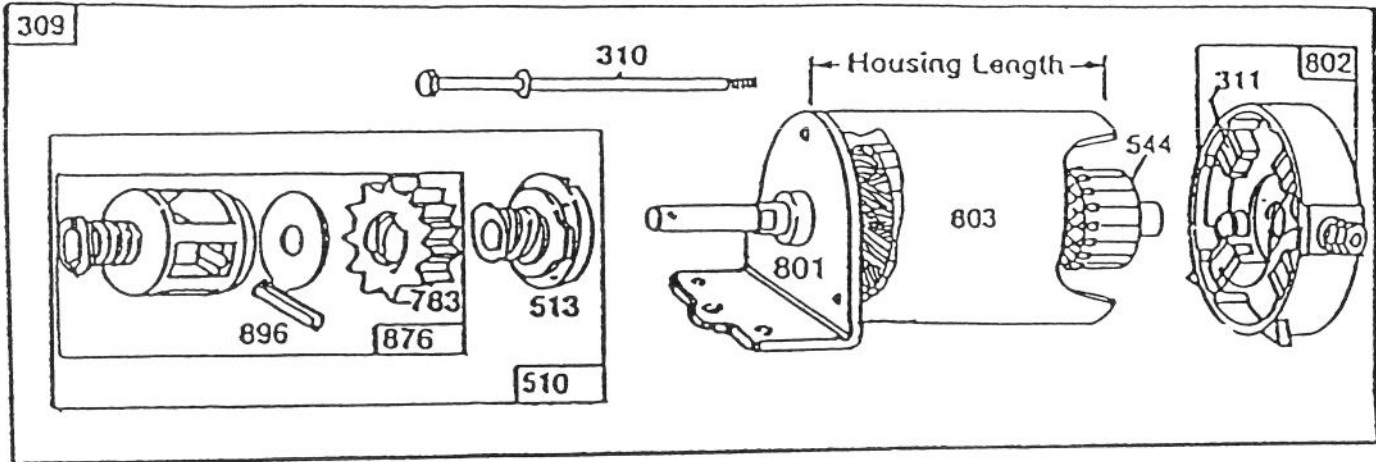

Assemblies include all parts shown in frames.

10HP ENGINE BRIGGS & STRATTON MODEL NO. 256707 TYPE NO. 0126-01 (Continued)

Ref. No.	Part No.	Description	No. Used
309	394805	Moter & Drive Assembly	1
310	940003	Thru Bolt Assembly	1
311	395538	Brush Assembly	2
510	490421	Drive Assembly	1

Ref. No.	Part No.	Description	No. Used
544	390837	Armature Assembly	1
801	394858	Drive End Cap Assembly	1
802	395537	Commutator End Cap Assy.	1
803	393825	Housing Assembly	1