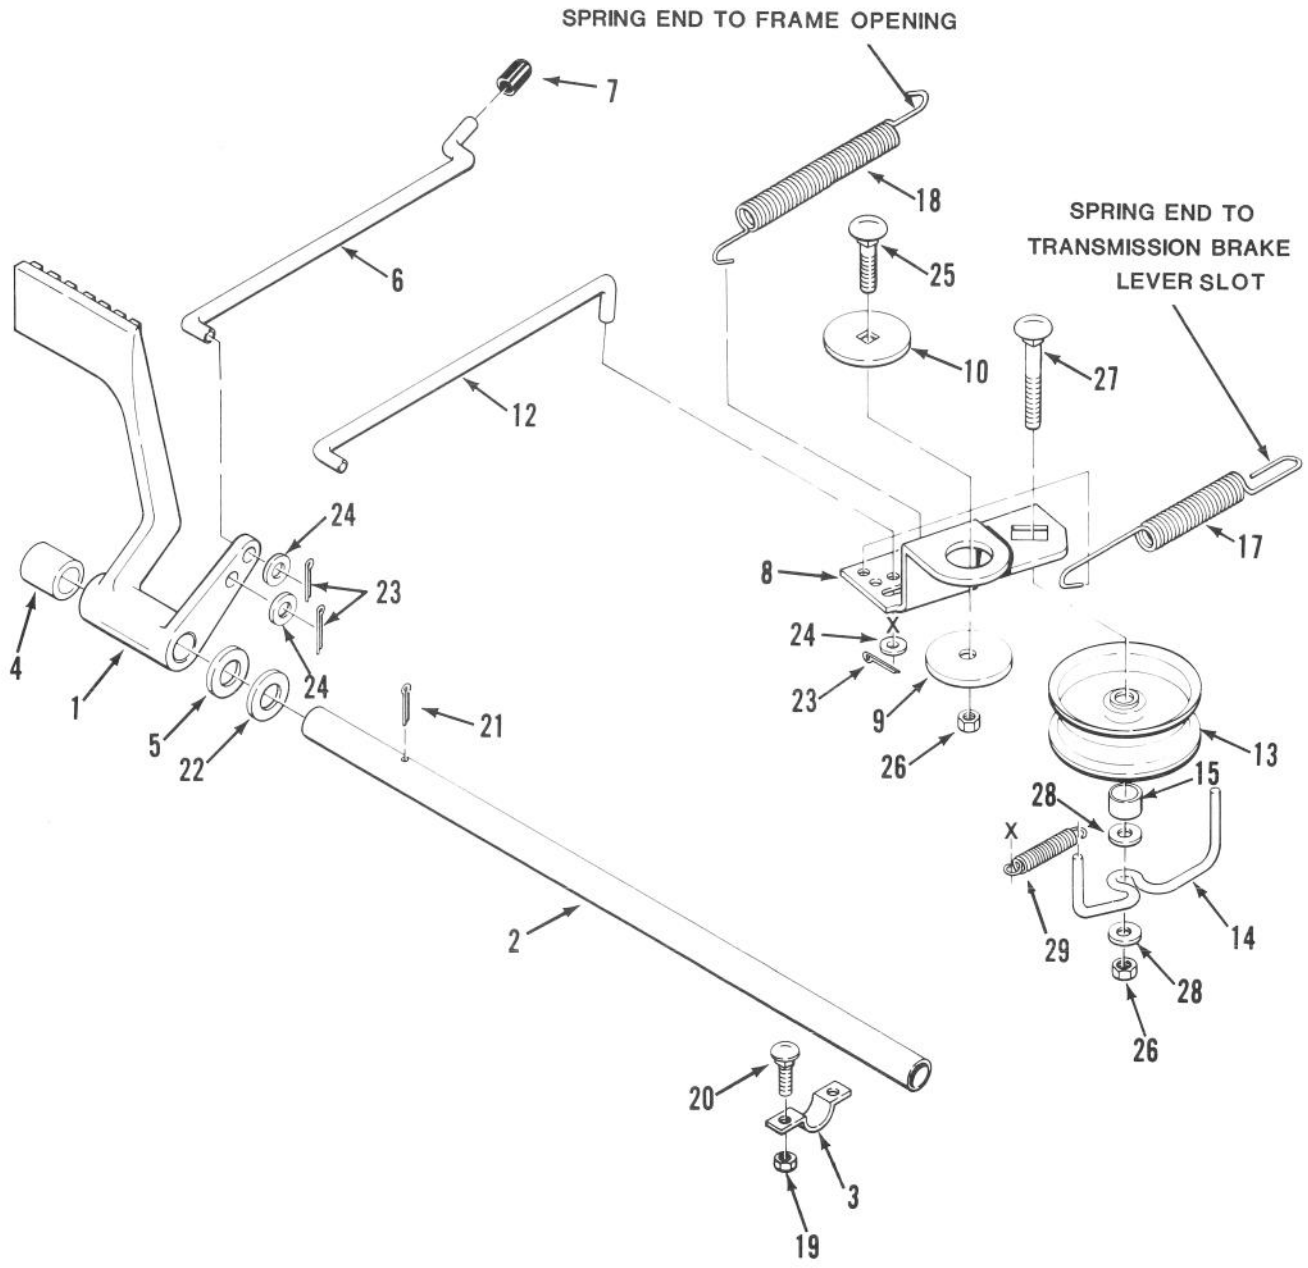

BRAKE & IDLER ASSEMBLY (210-5 & 212-5)

BRAKE & IDLER ASSEMBLY (210-5 & 212-5)

Ref. No.	Part No.	Description	No. Used
1	111436	Pedal - Brake/Idler	1
2	111437	Shaft - Pedal	1
3	106288	Clamp - Shaft	2
4	110015	Spacer	1
5	111712	Washer - Wave	1
6	112984	Rod - Lock	1
7	111439	Grip	1
8	114859	Arm - Idler	1
9	111418	Bushing - Eccentric	1
10	111419	Washer	1
12	113129	Rod - Brake/Idler	1
13	111442	Pulley - Idler	1
14	111443	Guide - Belt	1
15	104525	Spacer	1

Ref. No.	Part No.	Description	No. Used
17	111445	Spring - Brake	1
18	111446	Spring - Idler	1
19	3296-29	Nut - Lock	4
20	3230-16	Bolt - Carriage	4
21	3272-16	Pin - Cotter	1
22	920215	Washer	1
23	3272-6	Pin - Cotter	3
24	3256-23	Washer	3
25	3231-25	Bolt - Carriage	1
26	3296-39	Nut - Lock	2
27	3231-33	Bolt - Carriage	1
28	3256-24	Washer	2
29	116150	Spring - Extension	1