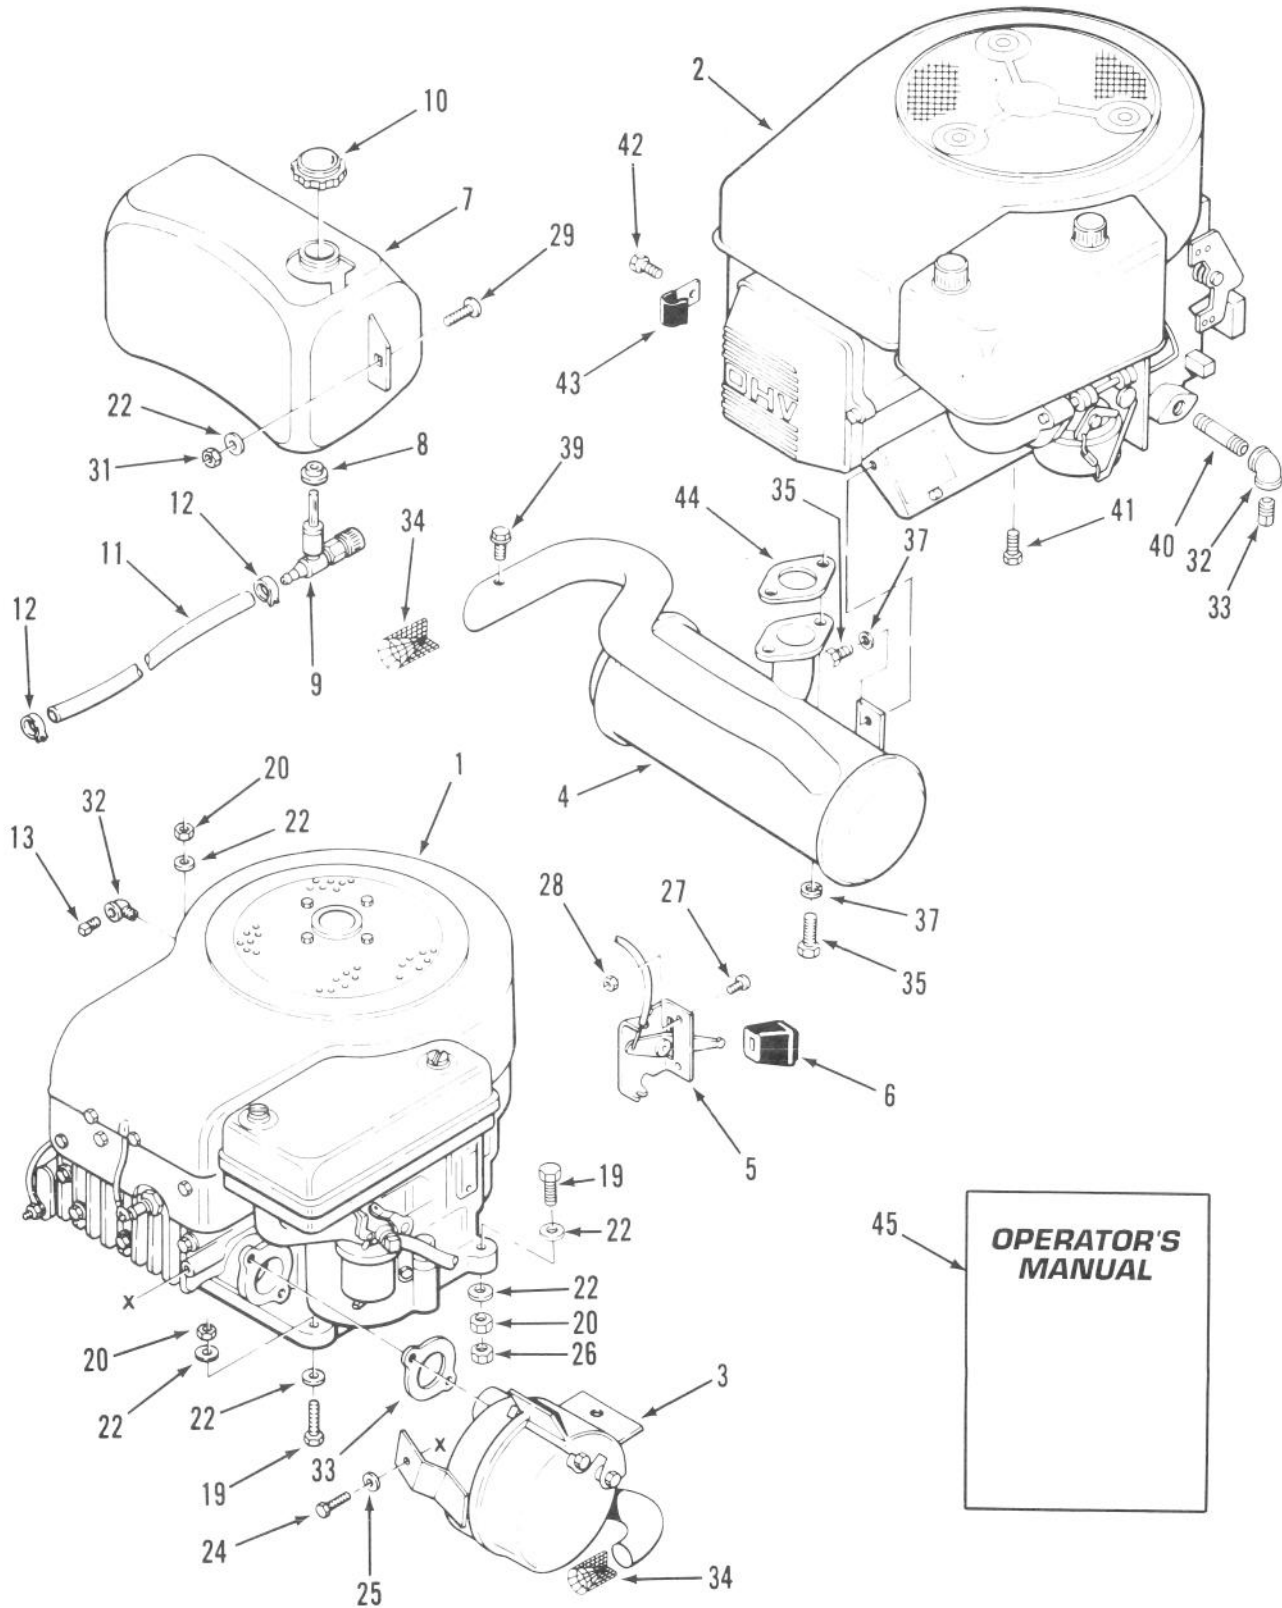

ENGINE FUEL & EXHAUST ASSEMBLY

ENGINE FUEL & EXHAUST ASSEMBLY

Ref. No.	Part No.	Description	No. Used
1		Engine - 10HP (Briggs & Stratton Model No. 256707 Type 0126-01) (210-5 & 210-H)	1
2	116799	Engine - 12HP TORO Power Plus Model No. E125V Type N/1964B (212-5 & 212-H)	1
3	115391	Muffler Assembly (210-5 & 210-H)	1
4	116702	Muffler (212-5 & 212-H)	1
5	115788	Control - Throttle (210-5 & 210-H)	1
*	117256	Control - Throttle (212-5 & 212-H)	1
6	116454	Knob	1
7	112153	Fuel Tank Assembly (Incl. Ref. #8 & 9)	1
8	104047	Bushing	1
9	104048	Valve	1
10	111474	Cap - Gas	1
11	113324	Line - Fuel (210-5 & 210-H)	1
*	117225	Line - Fuel (212-5 & 212-H)	1
12	2412-98	Clamp - Hose	2
13	943420	Plug (210-5 & 210-H)	1
19	908022	Screw - Cap Hex. Hd. (210-5 & 210-H)	4

Ref. No.	Part No.	Description	No. Used
20	915662	Nut - Lock	5
22	3256-23	Washer (210-5 & 210-H) (212-5 & 212-H)	10 2
24	908001	Bolt (210-5 & 210-H)	1
25	920007	Washer	3
26	915112	Nut - Lock	1
27	910792	Screw - Pan Hd.	1
28	915740	Nut - Lock	2
29	3230-1	Bolt - Carriage	2
31	3296-29	Nut - Lock	2
32	943083	Fitting - 45° (210-5 & 210-H)	1
*	114764	Fitting - 90° (212-5 & 212-H)	1
33	NN10653	Plug - Pipe	1
34	115356	Arrester - Spark	1
35	113113	Screw - Hex. Hd.	3
37	3253-4	Washer - Lock	3
39	911652	Screw	1
40	114636	Extension - Oil Drain (212-5 & 212-H)	1
41	926696	Screw	4
42	48-7630	Bolt	2
43	111392	Clip - J	2
44	117184	Gasket (212-5 & 212-H)	1
45	803668R1	Manual - Engine (210-5 & 210-H)	1

*Not Illustrated