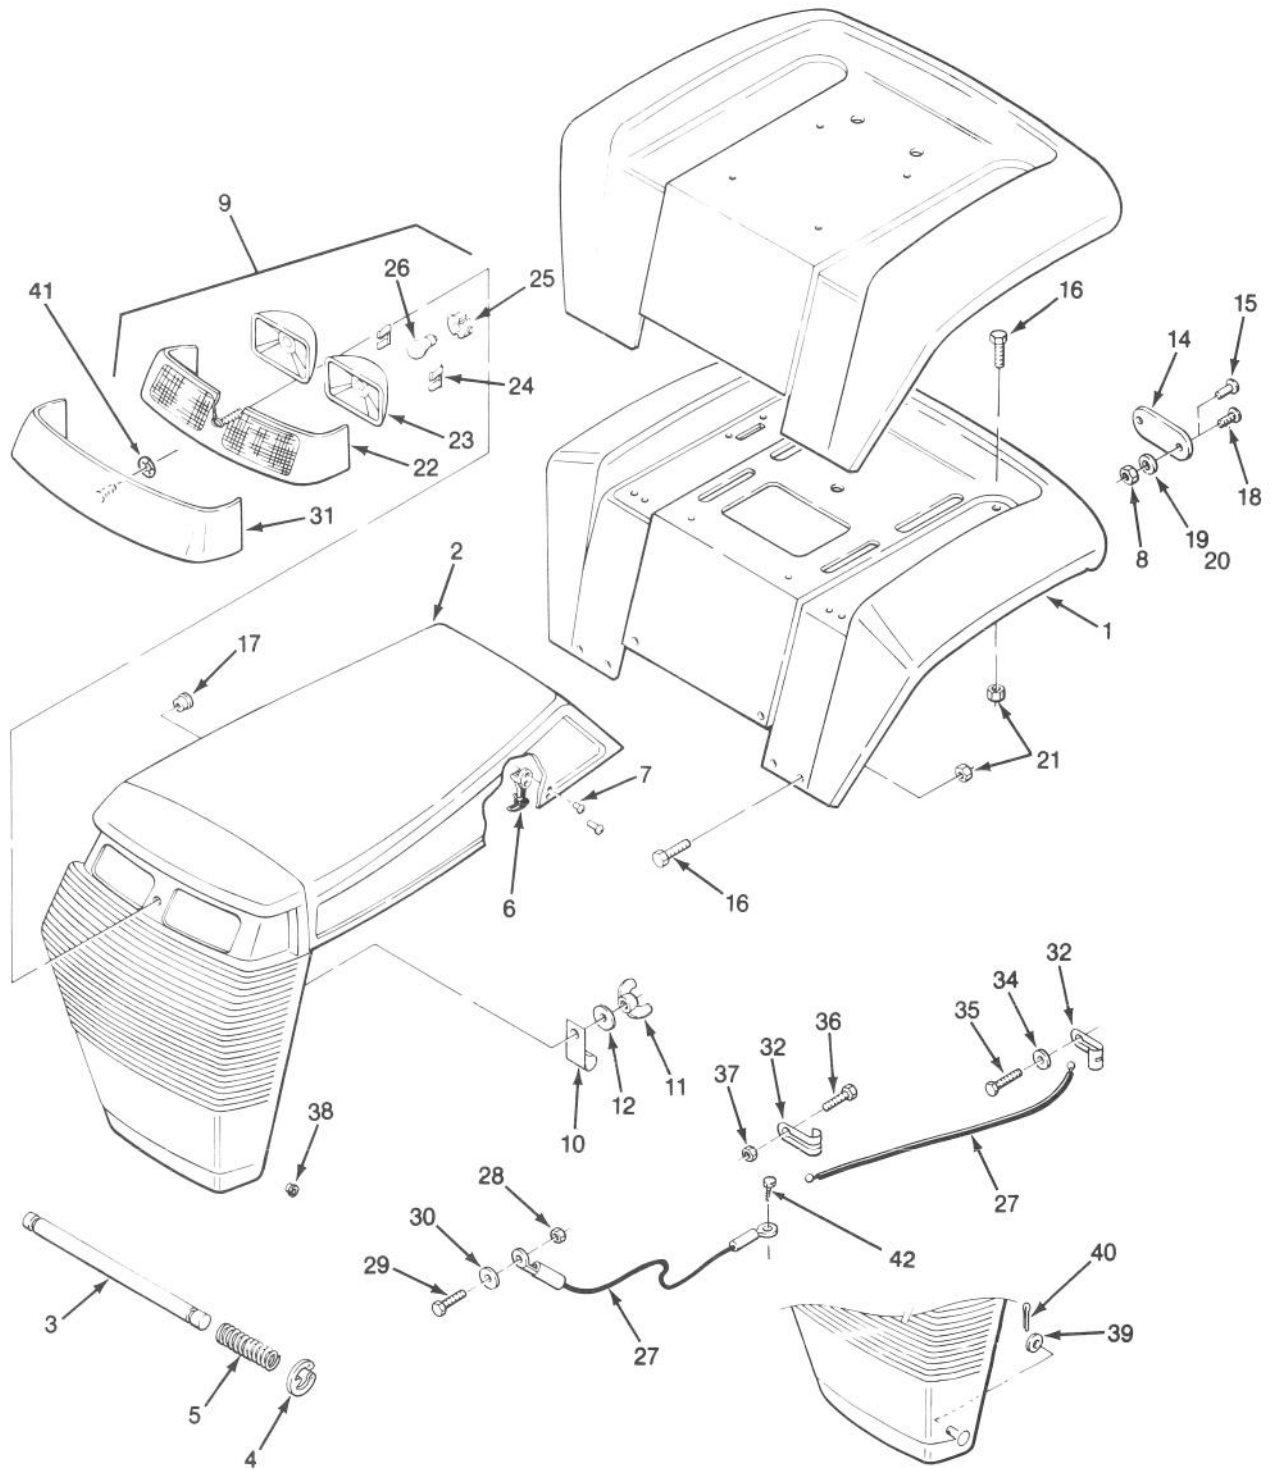

BODY ASSEMBLY

BODY ASSEMBLY

Ref. No.	Part No.	Description	No. Used
1	78-7540	Fender (210-5 & 210-H)	1
*	79-0050	Fender (212-5)	1
*	114389	Fender (212-H)	1
2	78-8570	Hood & Grill (210-5 & 210-H)	1
*	116800	Hood & Grill (212-5 & 212-H)	1
3	111480	Rod (210-5 & 210-H)	1
4	107772	E-Ring (210-5 & 210-H)	2
5	111536	Spring (210-5 & 210-H)	2
6	117344	Handle Assembly	2
7	117432	Rivet - Pop	4
8	915551	Nut (Optional)	2
9	116591	Headlight Bar Assembly (Incl. Ref. #22-24 & 26) (212-5 & 212-H)	1
10	111392	Clip (212-5 & 212-H)	1
11	32103-19	Nut - Wing (212-5 & 212-H)	1
12	103995	Washer - Special (212-5 & 212-H)	1
14	108547	Reflector	2
15	109193	Rivet - Pop	4
16	3230-23	Bolt - Carriage	8
17	938031	Bushing	1
18	910808	Screw (Optional)	2
19	920004	Washer	2
20	920079	Washer - Lock (Optional)	2

Ref. No.	Part No.	Description	No. Used
21	915662	Nut - Lock	8
22	116601	Bar - Light (212-5 & 212-H)	1
23	111684	Bucket - Light (212-5 & 212-H)	2
24	111685	Retainer (212-5 & 212-H)	2
25	116262	Socket - Light (212-5 & 212-H)	2
26	7228	Bulb - Light (212-5 & 212-H)	2
27	114443	Cable - Hood Lanyard (210-5 & 210-H)	1
*	115414	Cable - Hood Lanyard (212-5 & 212-H)	1
28	915740	Nut - Lock	1
29	913111	Screw - Machine	1
30	112925	Washer - Backing	1
31	78-3210	Cover - Light Opening (210-5 & 210-H)	1
32	115413	Clevis (212-5 & 212-H)	2
34	920081	Washer - Lock (212-5 & 212-H)	1
35	118060	Bolt (212-5 & 212-H)	1
36	913111	Screw (212-5 & 212-H)	1
37	915740	Nut - Lock	1
38	5977	Bushing - Nyliner	2
39	3256-23	Washer	2
40	3272-6	Pin - Cotter	2
41	78-7170	Nut - Push (210-5 & 210-H)	1
42	926566	Bolt (210-5 & 210-H)	1

*Not Illustrated