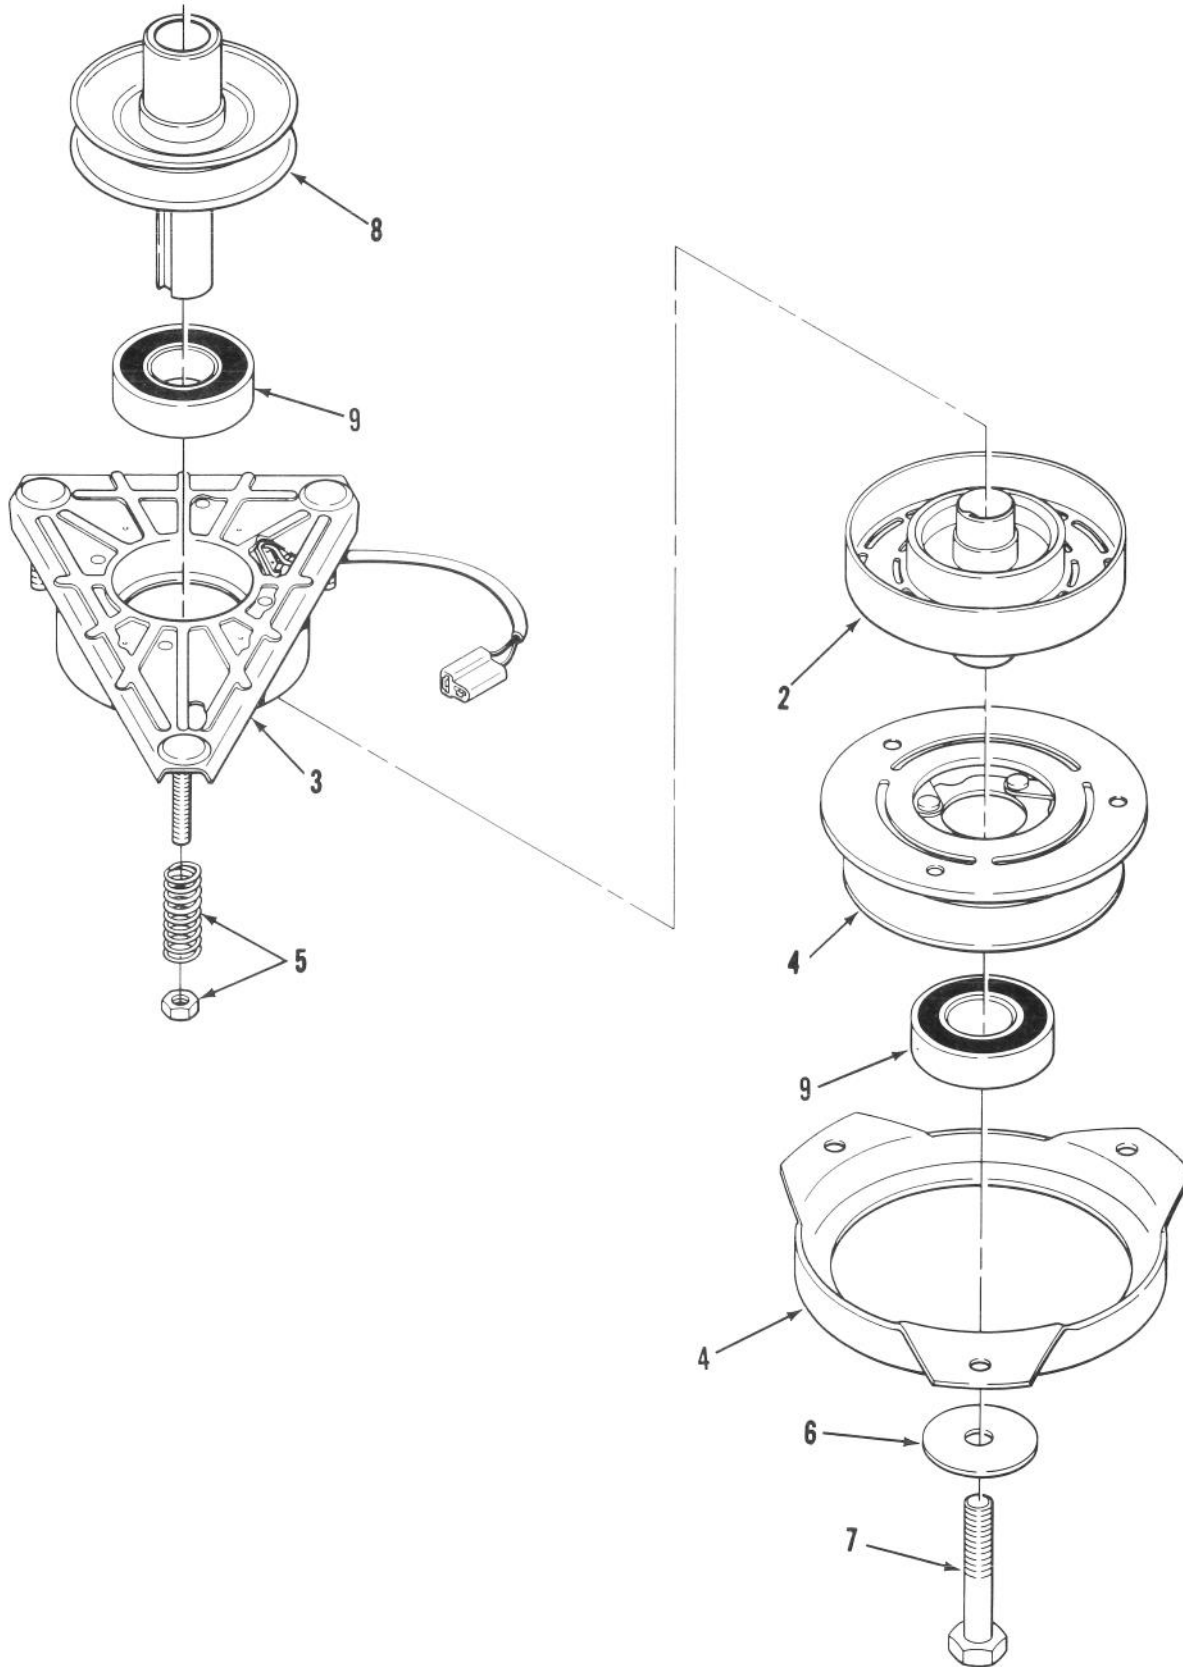

ENGINE PULLEY & PTO CLUTCH ASSEMBLY

ENGINE PULLEY & PTO CLUTCH ASSEMBLY

Ref. No.	Part No.	Description	No. Used
1	112849	Electric Clutch Assembly (Incl. Ref. #2-5)	1
2	113820	Rotor Assembly	1
3	113821	Field Assembly (Incl. Ref. #9)	1
4	113822	Armature & Pulley Assy. (Incl. Ref. #9)	1
5	113823	Spring & Nut Assembly	3

Ref. No.	Part No.	Description	No. Used
6	112843	Washer	1
7	911446	Bolt (210-5 & 210-H)	1
*	112853	Bolt (212-5 & 212-H)	1
8	112858	Pulley - Engine	1
9	114064	Bearing - Ball	2

*Not Illustrated