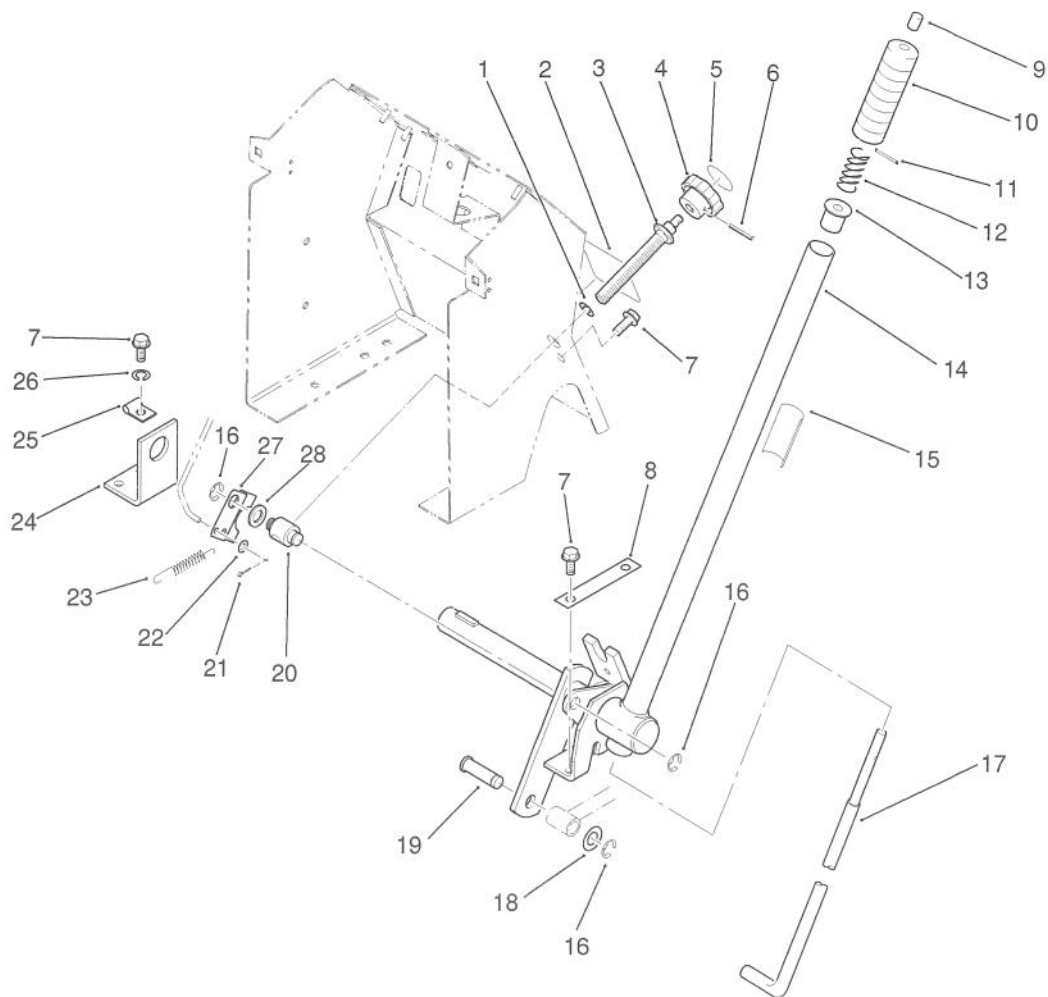

C-0829B

LIFT BAR LINKAGE ASSEMBLY

Ref. No.	Part No.	Description	No. Used	Ref. No.	Part No.	Description	No. Used
1	92025	Washer	1	15	112168	Decal - Lift	1
2	78-8521	Decal	1	16	5701	E-Ring	3
3	78-2151	Rod	1	17	106257	Rod - Latch, Lift	1
4	115593	Knob	1	18	920011	Washer	1
5	78-9740	Decal - H.O.C. Knob	1	19	79-1250	Pin	1
6	933141	Pin - Roll	1	20	78-2140	Trunnion	1
7	9267204	Screw - Hex. Washer Hd.	5	21	93200	Pin - Cotter	1
8	78-6810	Plate	1	22	9200054	Washer	1
9	105316	Cap - Rod, Plunger	1	23	116792	Spring	1
10	6542	Grip - Handle	1	24	78-1310	Bracket	1
11	933148	Pin - Roll	1	25	100729	Clip	1
12	3624	Spring - Compression	1	26	920123	Washer - Lock	1
13	8130	Retainer - Spring	1	27	78-3180	Plate	1
14	78-2090	Handle W.A.	1	28	920263	Washer	1