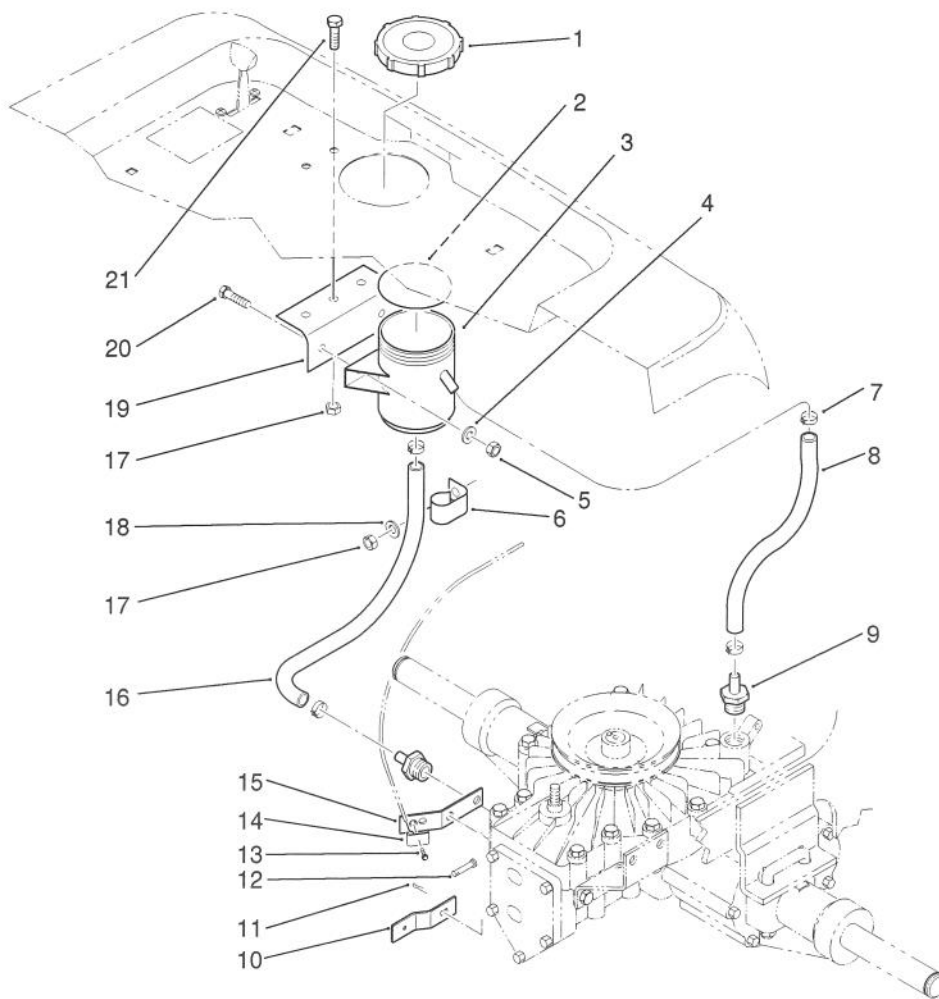

C-0872

HYDRAULIC RESERVOIR ASSEMBLY

Ref. No.	Part No.	Description	No. Used	Ref. No.	Part No.	Description	No. Used
1	79-1080	Cover - Reservoir	1	14	111688	Clamp	1
2	114563	Gasket - Cover	1	15	79-0380	Plate - Mounting	1
3	114564	Reservoir	1	16	114409	Hose	1
4	920007	Washer	2	17	915662	Nut	2
5	915661	Nut	2	18	920008	Washer	1
6	8830	Clip	1	19	78-8810	Bracket	1
7	116180	Clamp - Hose	4	20	908005	Screw - Cap Hex. Hd.	2
8	79-0110	Hose - Reservoir	1	21	908019	Screw - Cap Hex. Hd.	2
9		Barb - Hose	2	22	932948	Pin - Clevis	1
10	116398	Plate	1	23	932000	Pin - Cotter	1
11	932000	Pin - Cotter	1	*	79-1100	Assembly - Reservoir (Incl. Ref. # 1-3)	1
12	932948	Pin - Clevis	1				
13	926566	Screw	1