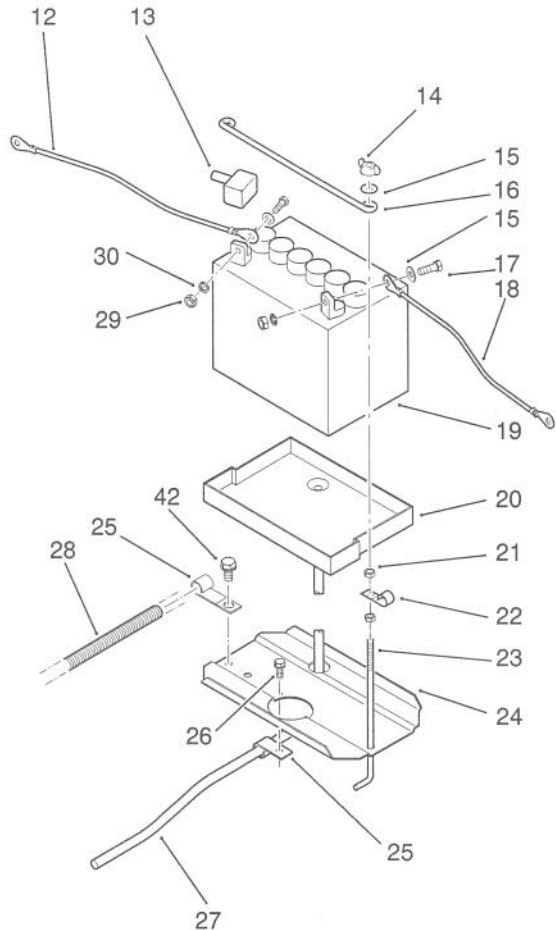

C-0868

ENGINE AND BATTERY MOUNT ASSEMBLY

Ref. No.	Part No.	Description	No. Used
1	78-2930	Muffler	1
2	117184	Gasket - Exhaust	1
3	78-7110	Engine E140V	1
4	NN10728	Plug - Spark	2
5	111392	Clip	2
6	115413	Clevis	1
7	111392	J-Clip	2
8	113114	Screw	1
9	118600	Decal - Toro Power Plus	1
10	78-8740	Decal - 14.0 hp	1
11	120040	Decal - Toro	1
12	111076	Wire - Positive	1
13	109553	Boot - Battery	1
14	116497	Nut - Wings	2
15	920007	Washer	4
16	117316	Rod - Hold Down	1
17	908003	Screw - Cap, Hex. Hd.	2
18	112757	Wire - Negative	1
19	105842	Battery	1
20	106948	Tray	1
21	915111	Nut	2
22	105490	Clip	1
23	109547	Hook - Battery	1

Ref. No.	Part No.	Description	No. Used
24	78-6820	Tray	1
25	8830	J-Clip	2
26	926694	Screw - Hex. Wash.Hd.	1
27	114720	Tube - Drain, Battery	1
28	78-7230	Wire Harness	1
29	915111	Nut	2
30	920081	Washer - Lock	2
31	11688	Clamp	1
32	926566	Screw	1
33	943083	Elbow - Street	1
34	NN10682	Plug	1
35	926696	Screw - Cap Hex. Hd.	4
36	78-6610	Pulley - Engine	1
37	78-6990	Clutch - PTO	1
38	112843	Washer	1
39	115203	Screw - Cap, Hex. Hd.	1
40	113113	Screw - Cap, Hex. Hd.	3
41	920082	Washer - Lock	2
42	926720	Screw - Hex. Wash.Hd.	1
43	115356	Arrestor - Spark	1
44	911652	Screw - Cap Hex. Hd.	1
45	118060	Screw - Cap Hex. Hd.	1
46	920081	Washer	1