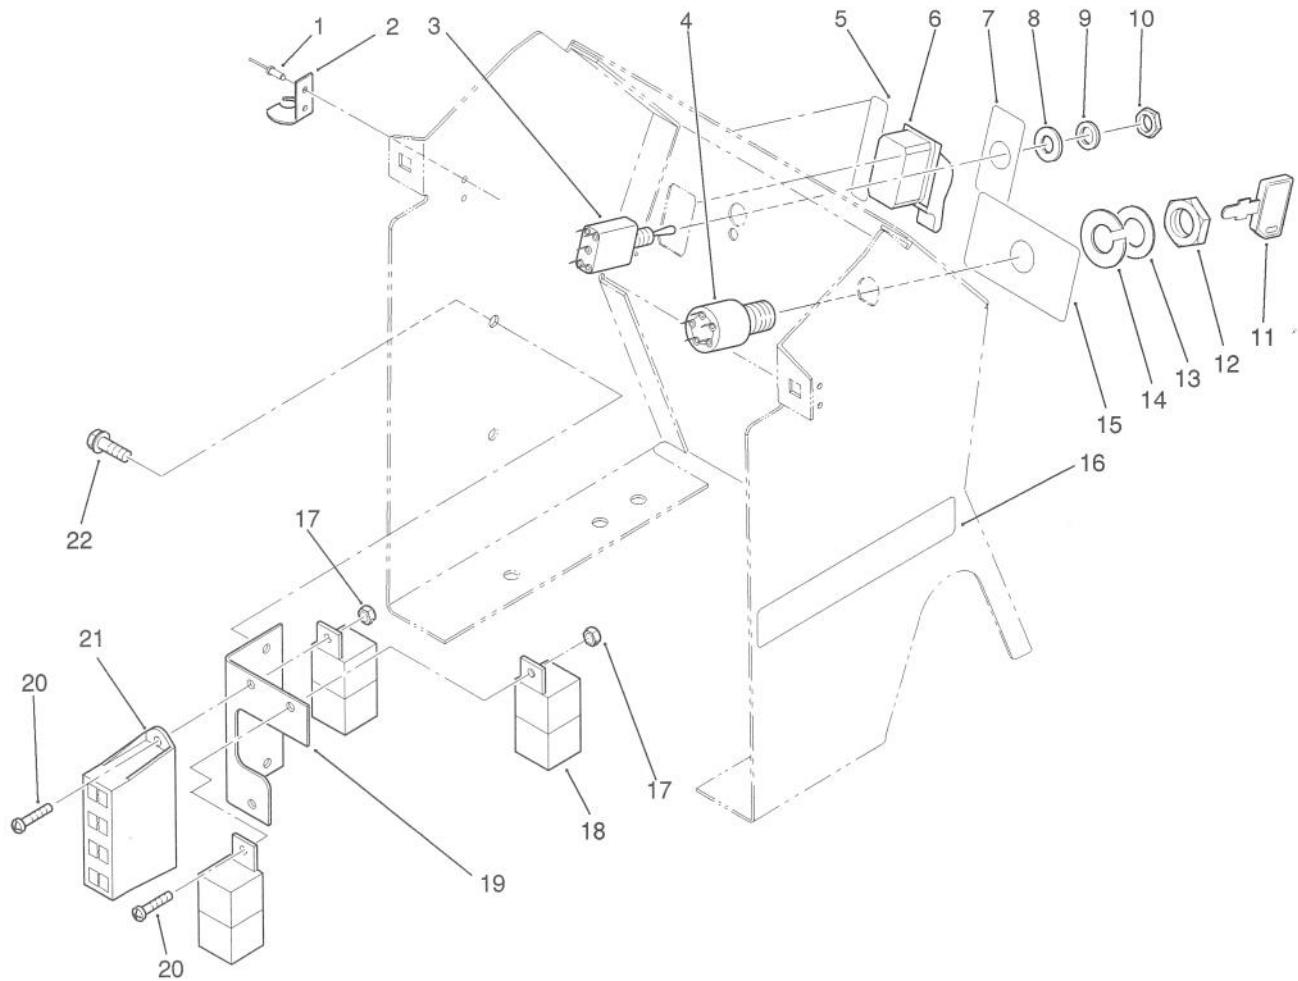

C-0828

DASH ASSEMBLY

Ref. No.	Part No.	Description	No. Used
1	117431	Rivet - Pop	4
2	117343	Keeper - Latch	1
3	102138	Switch - Lights (Incl. Ref. #8-10)	1
4	116338	Switch - Ignition, Assembly (Incl. Ref #11,12 & 14)	1
5	78-8440	Decal PTO	1
6	78-3030	PTO Switch & Handle	1
7	78-8490	Decal - Lights	1
8	102950	Washer	1
9	920259	Washer	1
10	113179	Nut - Face	1

Ref. No.	Part No.	Description	No. Used
11	116738	Key	1
12	101884	Nut	1
13	920262	Washer	1
14	920160	Washer - Lock	2
15	78-8480	Decal - Ignition	1
16	117511	Decal - Hydro	2
17	915740	Nut	3
18	116397	Relay	3
19	78-2250A	Bracket - Holder, Fuse	1
20	78-8710	Pan Head Screw	3
21	120930	Holder - Fuse	1
22	79-1590	Screw - Hex. Washer Hd.	2