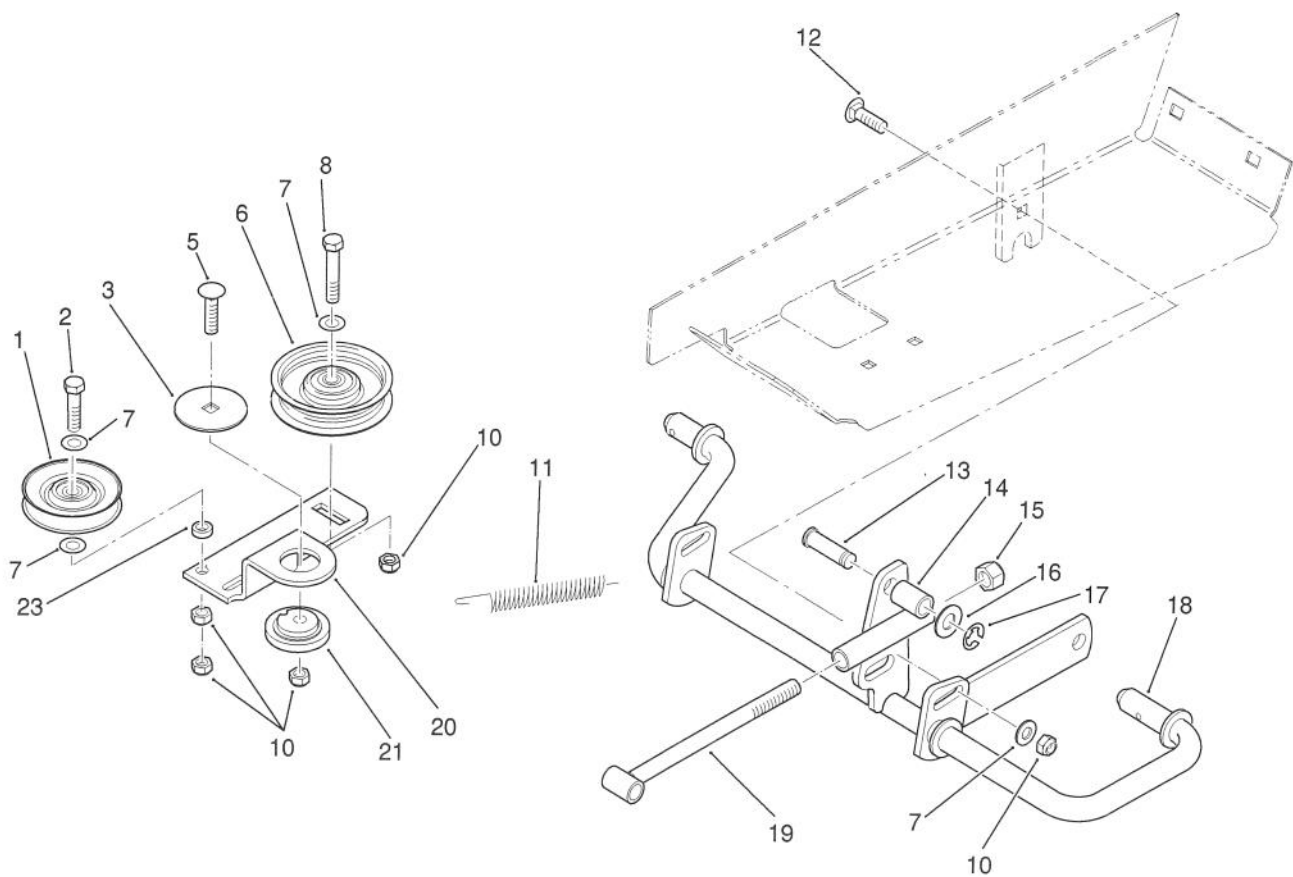

IDLER AND PEDAL SHAFT ASSEMBLY

C-0882

Ref. No.	Part No.	Description	No. Used
1	1623	Pulley - Idler	1
2	908036	Screw - Cap, Hex. Hd.	1
3	111419	Washer - Bearing	1
5	900065	Bolt - Carriage	1
6	112425	Pulley - Idler, Flat	1
7	920009	Washer - Flat	3
8	908038	Screw - Cap, Hex. Hd.	1
10	915663	Nut	6
11	111446	Spring - Extension	1
12	900064	Bolt - Carriage	2

Ref. No.	Part No.	Description	No. Used
13	79-1250	Pin - Clevis	1
14	78-7390	Link - W.A.	1
15	915665	Nut	1
16	920011	Washer - Flat	1
17	5701	E-Ring	1
18	78-2321	Shaft - W.A.	1
19	78-7360	Rod - W.A.	1
20	78-6771	Arm - Idler	1
21	111418	Bushing	1
23	104525	Spacer	1