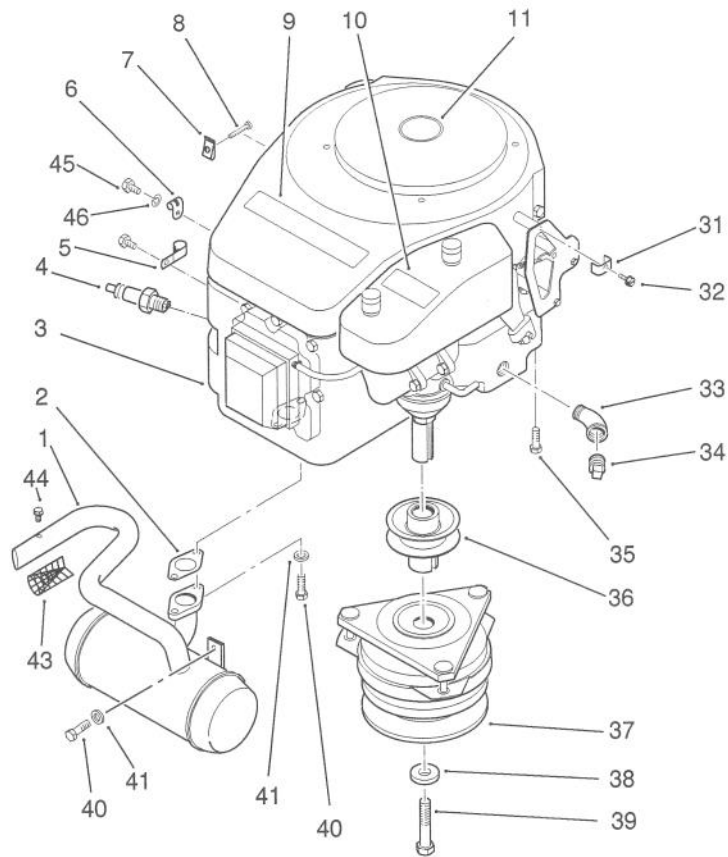

C-0868

ENGINE AND BATTERY MOUNT ASSEMBLY

Ref. No.	Part No.	Description	No. Used
1	78-2930	Muffler	1
2	117184	Gasket - Exhaust	1
3	78-7110	Engine E140V	1
4	NN10728	Plug - Spark	2
5	111392	Clip	2
6	115413	Clevis	1
7	111392	J-Clip	2
8	113114	Screw	1
9	118600	Decal - Toro Power Plus	1
10	78-8740	Decal - 14.0 hp	1
11	120040	Decal - Toro	1
12	111076	Wire - Positive	1
13	109553	Boot - Battery	1
14	116497	Nut - Wings	2
15	920007	Washer	4
16	117316	Rod - Hold Down	1
17	908003	Screw - Cap, Hex. Hd.	2
18	112757	Wire - Negative	1
19	105842	Battery	1
20	106948	Tray	1
21	915111	Nut	2
22	105490	Clip	1
23	109547	Hook - Battery	1

Ref. No.	Part No.	Description	No. Used
24	78-6820	Tray	1
25	8830	J-Clip	2
26	926694	Screw - Hex. Wash.Hd.	1
27	114720	Tube - Drain, Battery	1
28	78-7230	Wire Harness	1
29	915111	Nut	2
30	920081	Washer - Lock	2
31	11688	Clamp	1
32	926566	Screw	1
33	943083	Elbow - Street	1
34	NN10682	Plug	1
35	926696	Screw - Cap Hex. Hd.	4
36	78-6610	Pulley - Engine	1
37	78-6990	Clutch - PTO	1
38	112843	Washer	1
39	115203	Screw - Cap, Hex. Hd.	1
40	113113	Screw - Cap, Hex. Hd.	3
41	920082	Washer - Lock	2
42	926720	Screw - Hex. Wash.Hd.	1
43	115356	Arrestor - Spark	1
44	911652	Screw - Cap Hex. Hd.	1
45	118060	Screw - Cap Hex. Hd.	1
46	920081	Washer	1