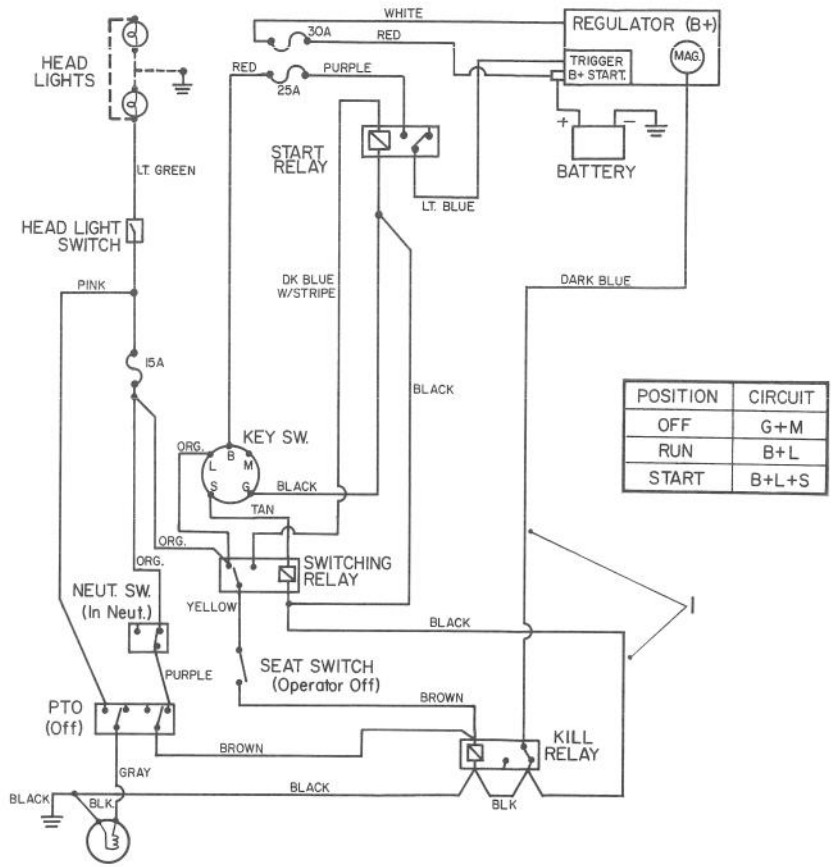

C-0863

ELECTRICAL SCHEMATIC

Ref. No.	Part No.	Description	No. Used
1	78-7230	Wire Harness	1

Ref. No.	Part No.	Description	No. Used