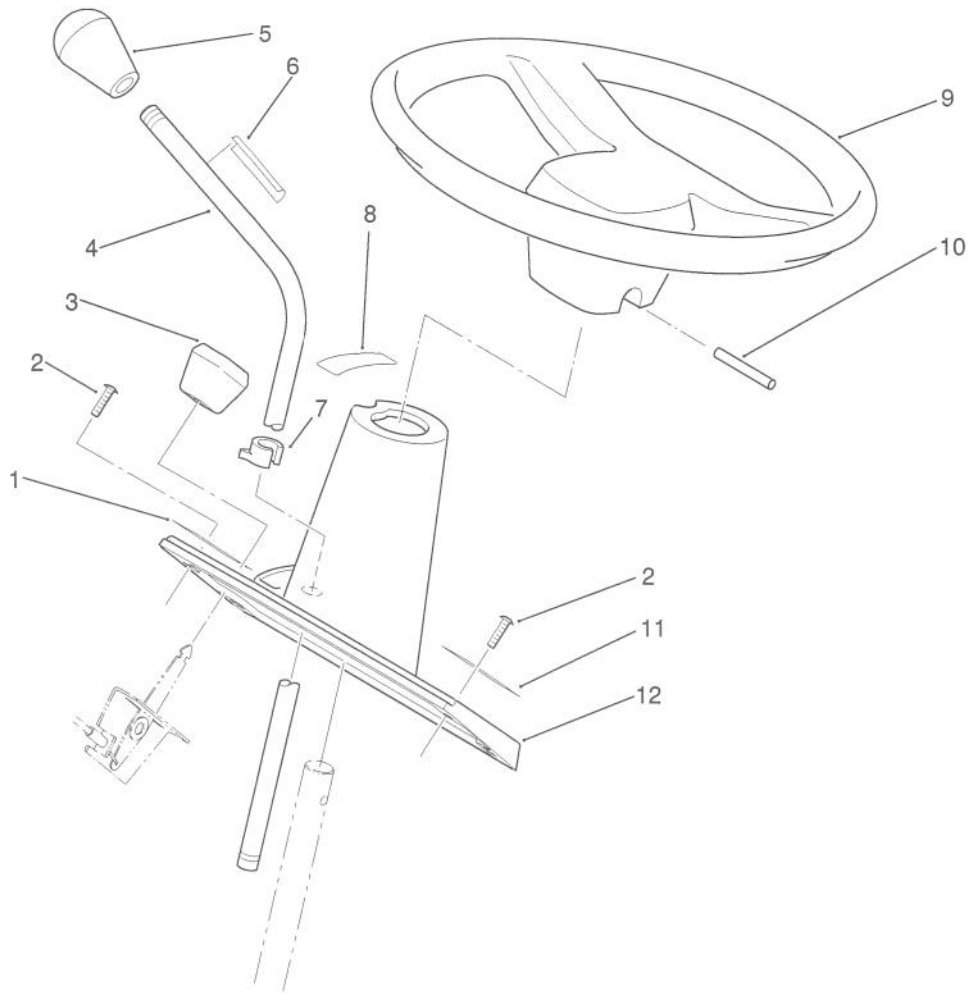

C-0858

STEERING WHEEL AND CONSOLE ASSEMBLY

Ref. No.	Part No.	Description	No. Used	Ref. No.	Part No.	Description	No. Used
1	78-7930	Decal - Throttle	1	7	113025	Pointer	1
2	78-8710	Screw - Pan Head	3	8	78-8721	Decal - Hydro, Motion	1
3	108917	Knob	1	9	78-3100	Wheel - Steering	1
4	78-6143	Rod - Hydro Lever	1	10	933221	Pin - Spirol	1
5	112983	Knob	1	11	78-8370	Decal - Height of Cut	1
6	79-0930	Decal - Control, Motion	1	12	78-5980	Console	1