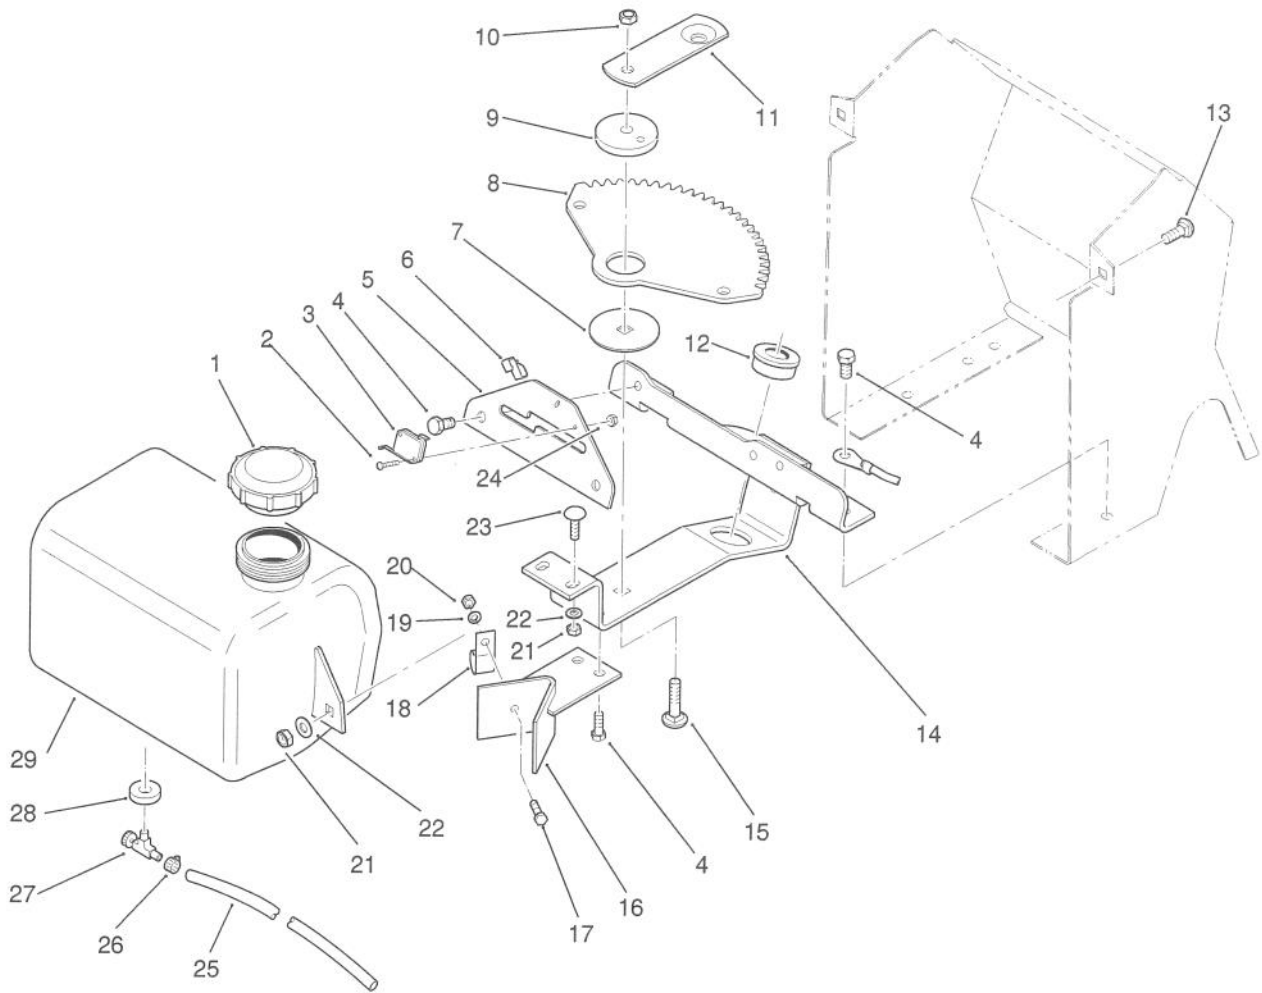

C-0870

FUEL TANK AND STEERING BRACKET ASSEMBLY

Ref. No.	Part No.	Description	No. Used
1	111474	Cap - Gas	1
2	910948	Screw	2
3	115230	Switch - Clutch	1
4	92672	Screw	6
5	78-2566	Plate	1
6	519337	Clip	1
7	111419	Washer - Bearing	1
8	78-2610	Sector - Gear	1
9	111418	Bushing	1
10	108886	Nut	1
11	78-9190	Plate	1
12	110391	Bearing - Wheel	1
13	900214	Bolt - Carriage	2
14	78-1193	Bracket - Steering	1
15	900235	Bolt - Carriage	1
16	78-2491	Stop - W.A.	1

Ref. No.	Part No.	Description	No. Used
17	908003	Screw - Hex. Hd.	1
18	8830	Clip	1
19	920007	Washer	1
20	915661	Nut	1
21	915662	Nut	4
22	920008	Washer	4
23	900215	Bolt - Carriage	2
24	915732	Nut	2
25	79-3130	Hose - Fuel Line	1
26	108898	Clamp - Hose	2
27	104048	Valve - Fuel	1
28	104047	Bushing	1
29	111473	Tank - Fuel	1
*	112153	Assy. - Tank, Fuel (Incl. Ref. #27-29)	1

*Not Illustrated