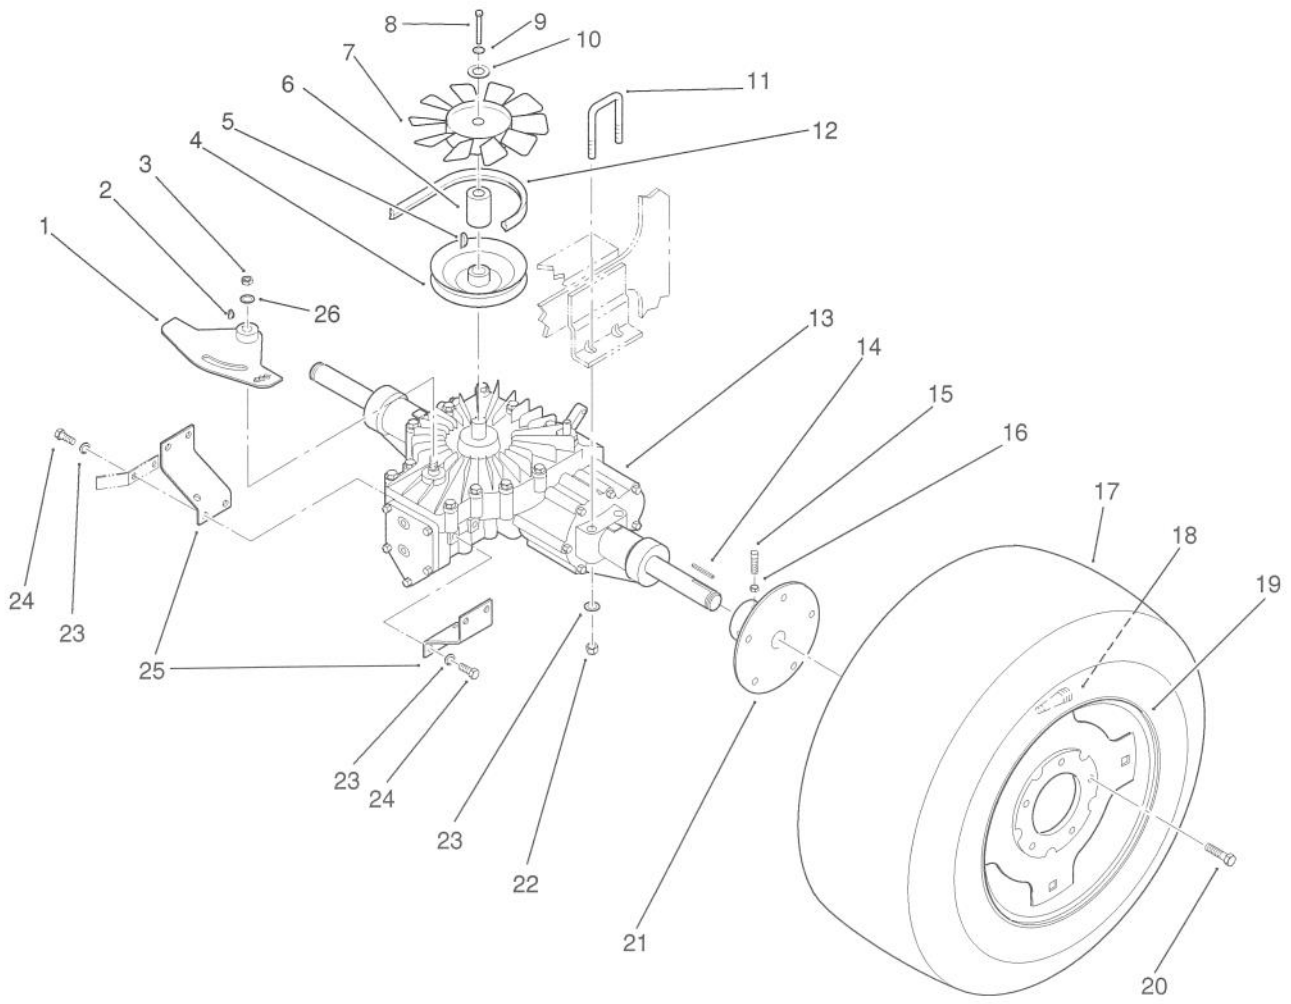

C-0866

REAR WHEEL AND TRANSMISSION ASSEMBLY

Ref. No.	Part No.	Description	No. Used
1	115537	Bracket - Arm, Control	1
2	937082	Key - Woodruff	1
3	101888	Nut	1
4	78-6930	Pulley - Transmission	1
5	937222	Key - Hi-Pro	1
6	78-6870	Spacer	1
7	115271	Fan - Transmission	1
8	908011	Screw	1
9	920081	Washer - Lock	1
10	103995	Washer	1
11	78-1700	U-Bolt	2
12	114860	V-Belt	1
13	78-1290	Trans. - Eaton 750-034	1
14	2590	Key	1

Ref. No.	Part No.	Description	No. Used
15	909554	Screw - Set	4
16	915236	Nut - Jam	4
17	116744	Tire	2
18	5108	Stem - Valve, Tire	2
19	78-1221	Rim	2
20	1004	Bolt - Lug	10
21	105762	Hub - Wheel	2
22	915663	Nut	4
23	920009	Washer	8
24	908018	Screw - Cap Hex. Hd.	4
25	78-1710	Bracket	2
26	920009	Washer	1
*	78-1271	Assembly - Tire and Rim (Incl. Ref. #17-19)	2

*Not Illustrated