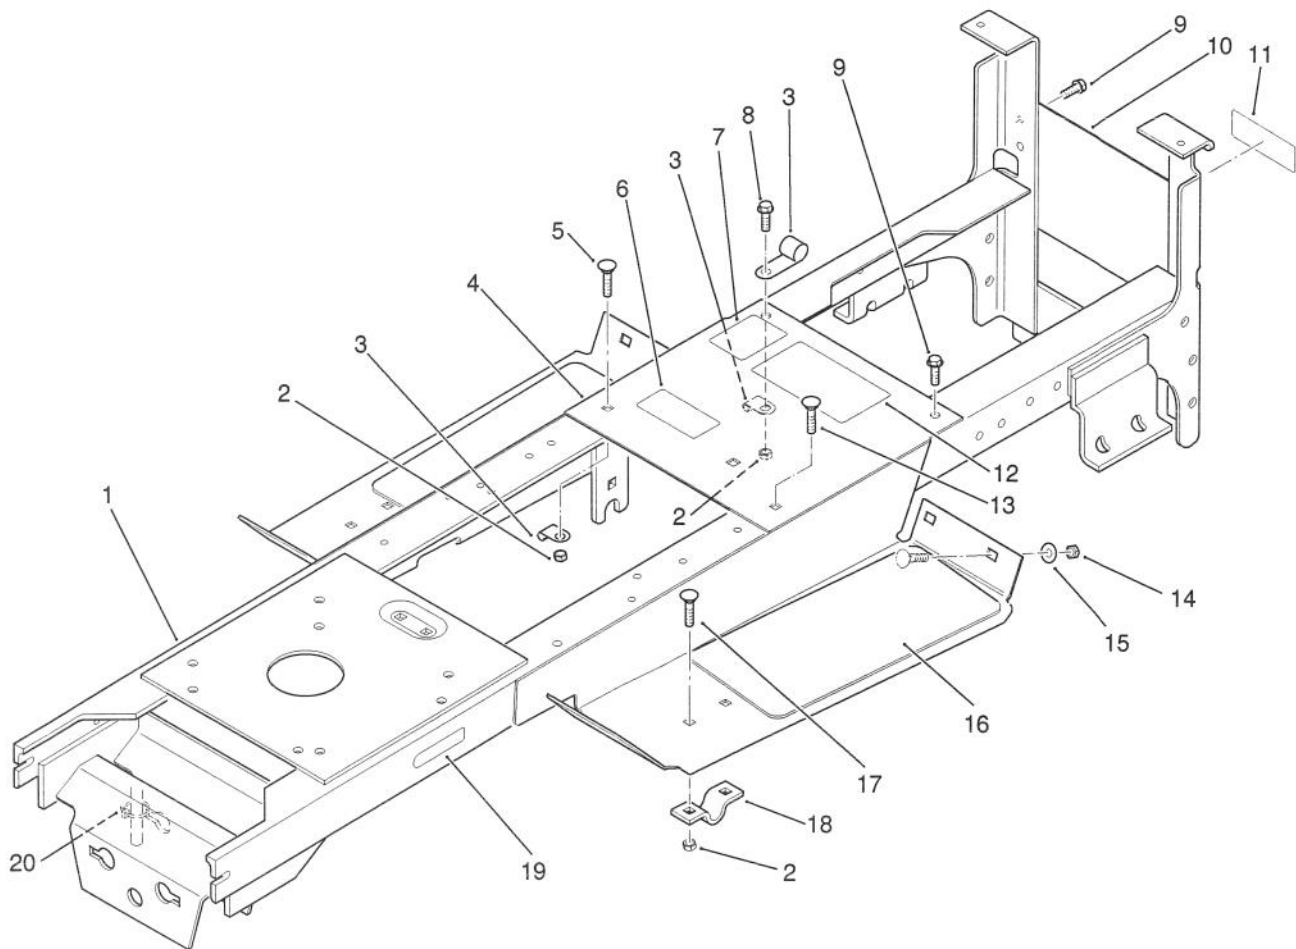

C-0867

MAIN FRAME ASSEMBLY

Ref. No.	Part No.	Description	No. Used	Ref. No.	Part No.	Description	No. Used
1	78-1142	Frame	1	11	116735	Decal - Rotating Blades	1
2	915662	Nut	10	12	112670	Decal - Danger	1
3	100729	Clip	3	13	900214	Bolt - Carriage	1
4	78-1130	Panel	1	14	915112	Nut	4
5	900215	Bolt - Carriage	1	15	920155	Washer - Lock	4
6	78-8470	Decal - Danger	1	16	110636	Pad - Footrest	2
7	79-0120	Decal - Parking	1	17	900214	Bolt - Carriage	1
8	926696	Screw - Hex. Washer Hd.	1	18	106288	Clamp - Shaft	2
9	926720	Screw - Cap, Hex. Hd.	3	19	115197	Decal - Attach-A-Matic	2
10	79-0681	Panel - Rear	1	20	100571	Cable Tie	1