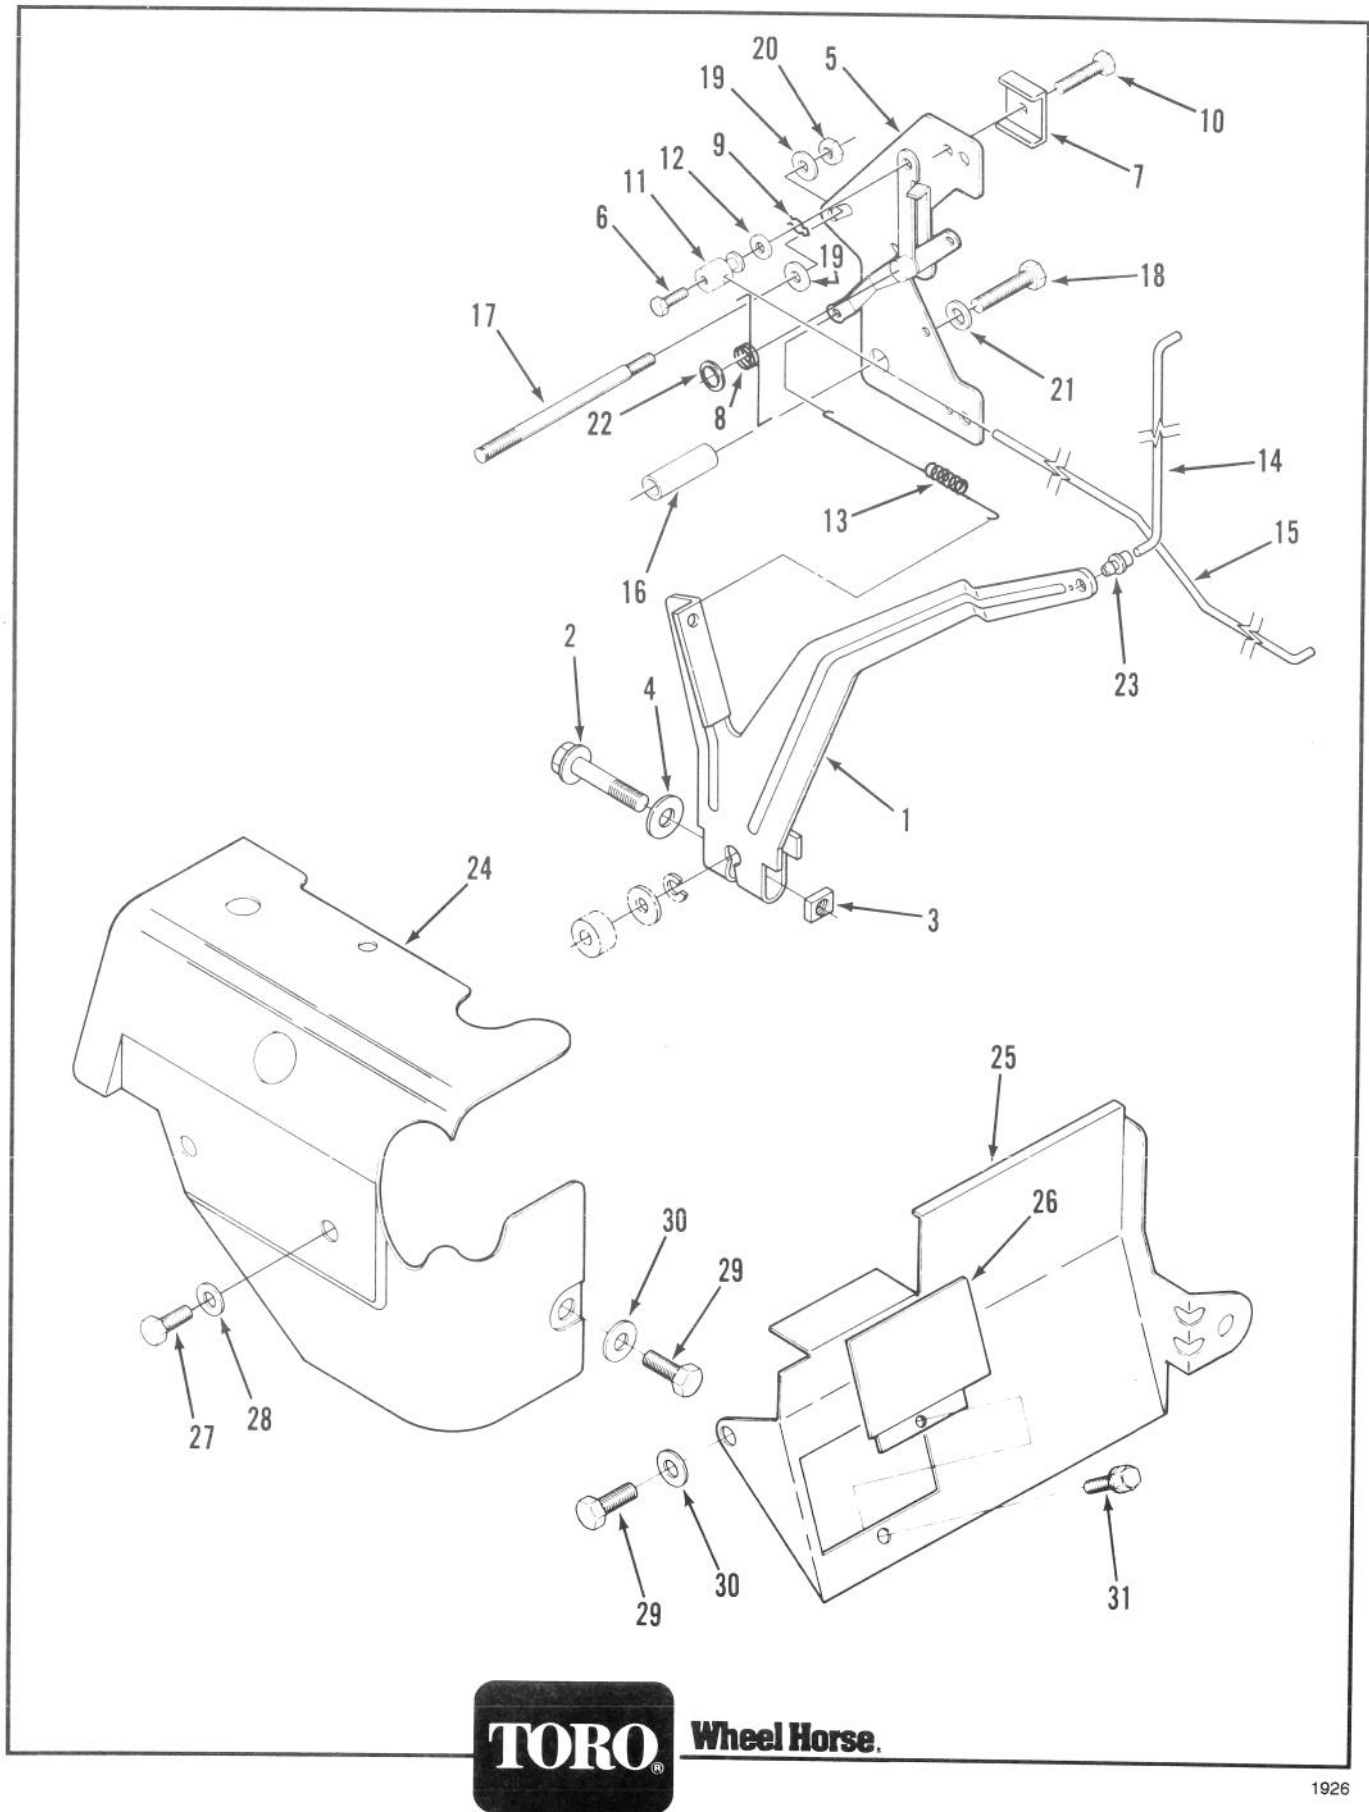

14HP ENGINE GOVERNOR LINKAGE & COVER ASSEMBLY

1926

Figure 10-1 Covers & Governor Linkage

14HP ENGINE GOVERNOR LINKAGE & COVER ASSEMBLY

Ref. No.	Part No.	Description	No. Used
1	NN10647	Lever - Governor	1
2	NN10648	Screw - Hex. Hd.	1
3	NN10649	Nut	1
4	NN10650	Washer	1
5	NN10651	Throttle Plate Assembly	1
6	NN10652	Screw - Hex. Hd.	1
7	NN10653	Clamp - Cable	1
8	NN10654	Spring - Choke Linkage	1
9	NN10333	Pin - Cotter	1
10	NN10655	Screw	1
11	NN10656	Swivel - Choke Lever	1
12	NN10364	Washer	1
13	NN10657	Spring - Governor	1
14	NN10658	Link - Throttle	1
15	NN10659	Link - Choke	1
16	NN10660	Spacer	1

Ref. No.	Part No.	Description	No. Used
17	NN10661	Stud	1
18	NN10662	Screw - Hex. Hd.	1
19	NN10542	Washer	2
20	NN10663	Nut	1
21	NN10543	Washer	1
22	NN10664	Ring - Retaining	1
23	NN10665	Clip - Link	1
24	NN10722	Housing - Cylinder	1
25	NN10723	Deflector - Air	1
26	NN10772	Cover	1
27	NN10725	Screw - Hex. Hd.	1
28	NN10542	Washer	1
29	NN10726	Screw - Hex. Hd.	5
*	NN10727	Screw - Hex. Hd.	1
30	NN10543	Washer	6
31	NN10414	Screw - Hex. Washer Hd.	1

*Not Illustrated