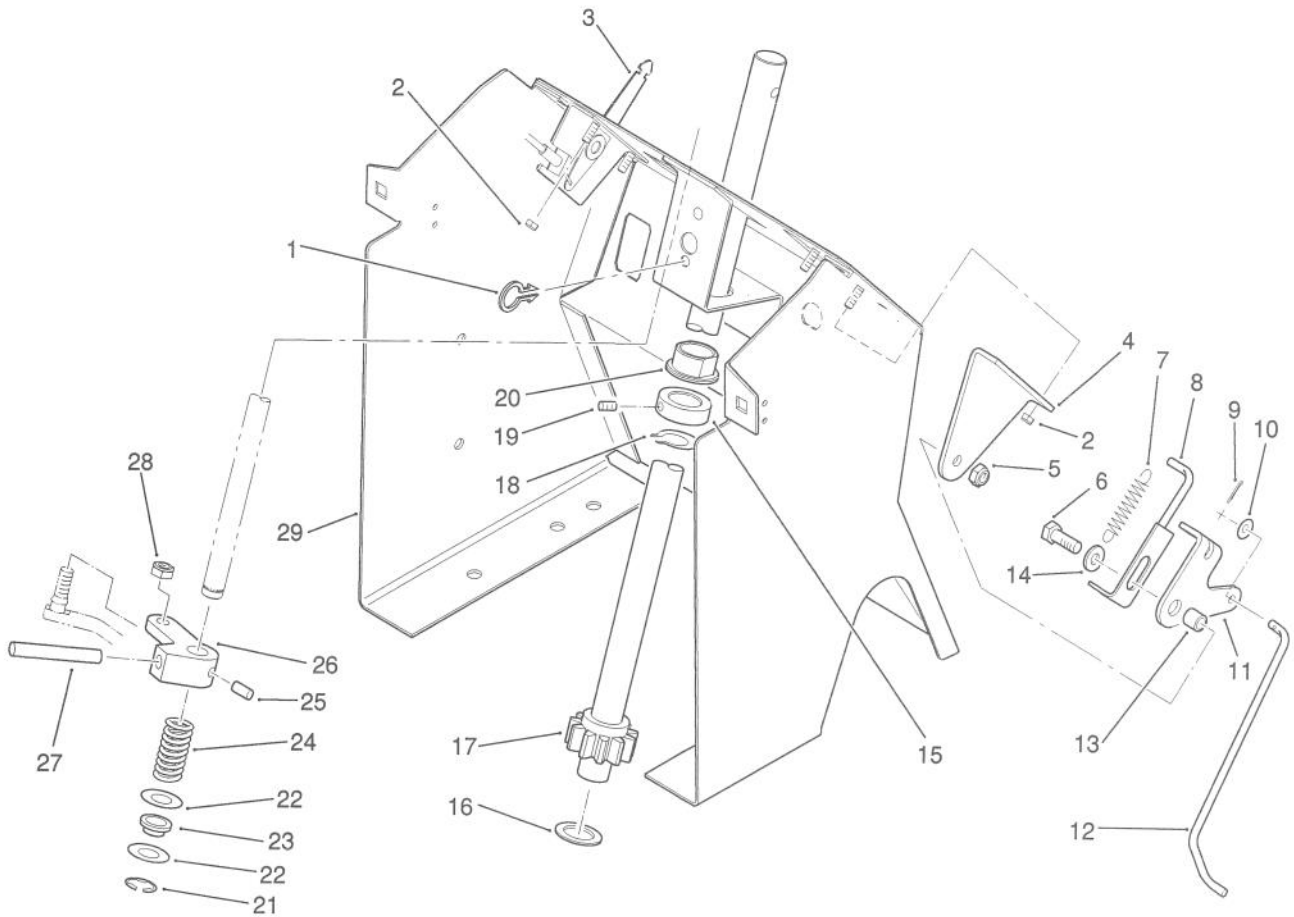

C-0881

STEERING SHAFT AND INDICATOR ASSEMBLY

Ref. No.	Part No.	Description	No. Used
1	115858	Clip - Snap On	1
2	915740	Nut	4
3	78-8750	Control - Throttle	1
4	78-7911	Support - Indicator	1
5	915661	Nut	1
6	908003	Screw - Cap Hex Hd	1
7	78-9750	Spring - Extension	1
8	79-1070	Indicator W.A.	1
9	932000	Pin - Cotter	1
10	92000	Washer	1
11	78-7901	Retainer - Indicator	1
12	78-2100	Rod - Indicator	1
13	78-9481	Spacer	1
14	920007	Washer	1
15	109189	Bearing	1

Ref. No.	Part No.	Description	No. Used
16	1278	Washer	1
17	78-8130	Shaft - Steering	1
18	111646	Grip Ring	1
19	909848	Screw - Set	1
20	111383	Collar	1
21	936117	Ring - Retaining	1
22	3765	Washer - Shim	2
23	5666	Bushing - Nylon	1
24	78-8730	Spring - Compression	1
25	933276	Pin - Roll	1
26	78-6201	Arm - Control, Arm	1
27	933233	Pin - Roll	1
28	915692	Nut	1
29	78-2392	Hood Stand W.A.	1
*	100571	Tie - Plastic	1

*Not Illustrated