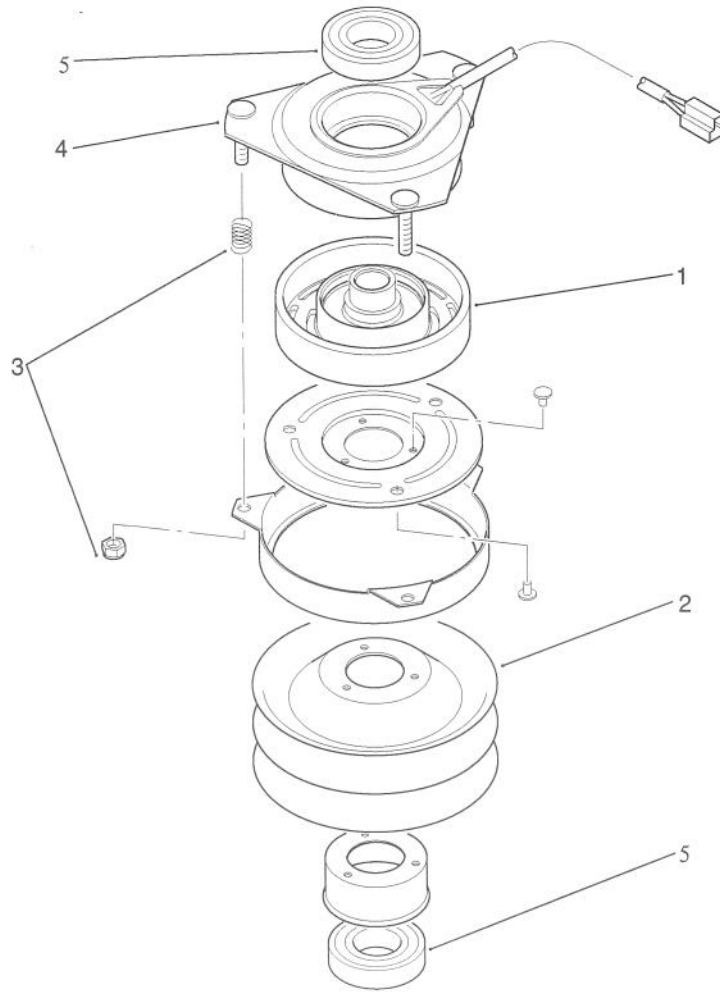

C-0842

CLUTCH ASSEMBLY 78-6990

Ref. No.	Part No.	Description	No. Used	Ref. No.	Part No.	Description	No. Used
1	113820	Assembly - Rotor	1	4	79-6880	Assembly - Field	1
2	79-6860	Assembly - Armature	1	5	114064	Bearing	2
3	79-6870	Accessories - Nuts & Springs	3