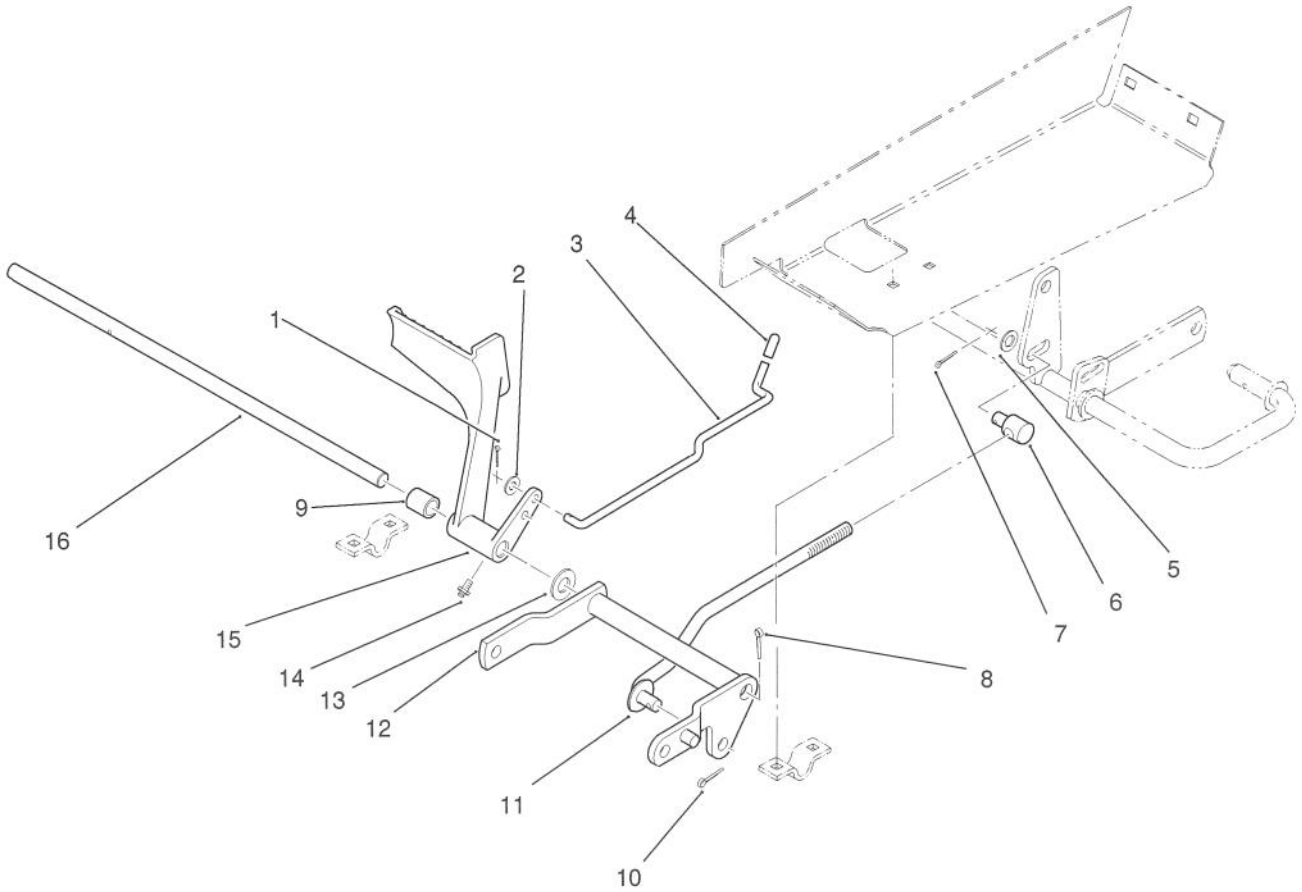

C-0869

BRAKE PEDAL ASSEMBLY

Ref. No.	Part No.	Description	No. Used	Ref. No.	Part No.	Description	No. Used
1	932008	Pin - Cotter	1	10	932034	Pin - Cotter, Hair	1
2	920008	Washer - Flat	1	11	78-2430	Rod - W.A.	1
3	78-6120	Rod - Brake, Parking	1	12	78-2111	Arm - W.A.	1
4	111439	Grip - Rod	1	13	920215	Washer - Flat	2
5	920011	Washer - Flat	1	14	83-2750	Fitting - Grease	1
6	8870	Trunnion	1	15	117234	Pedal - Brake	1
7	932008	Pin - Cotter	1	16	78-6830	Shaft - Pedal	1
8	932025	Pin - Cotter	2				
9	110015	Spacer	1