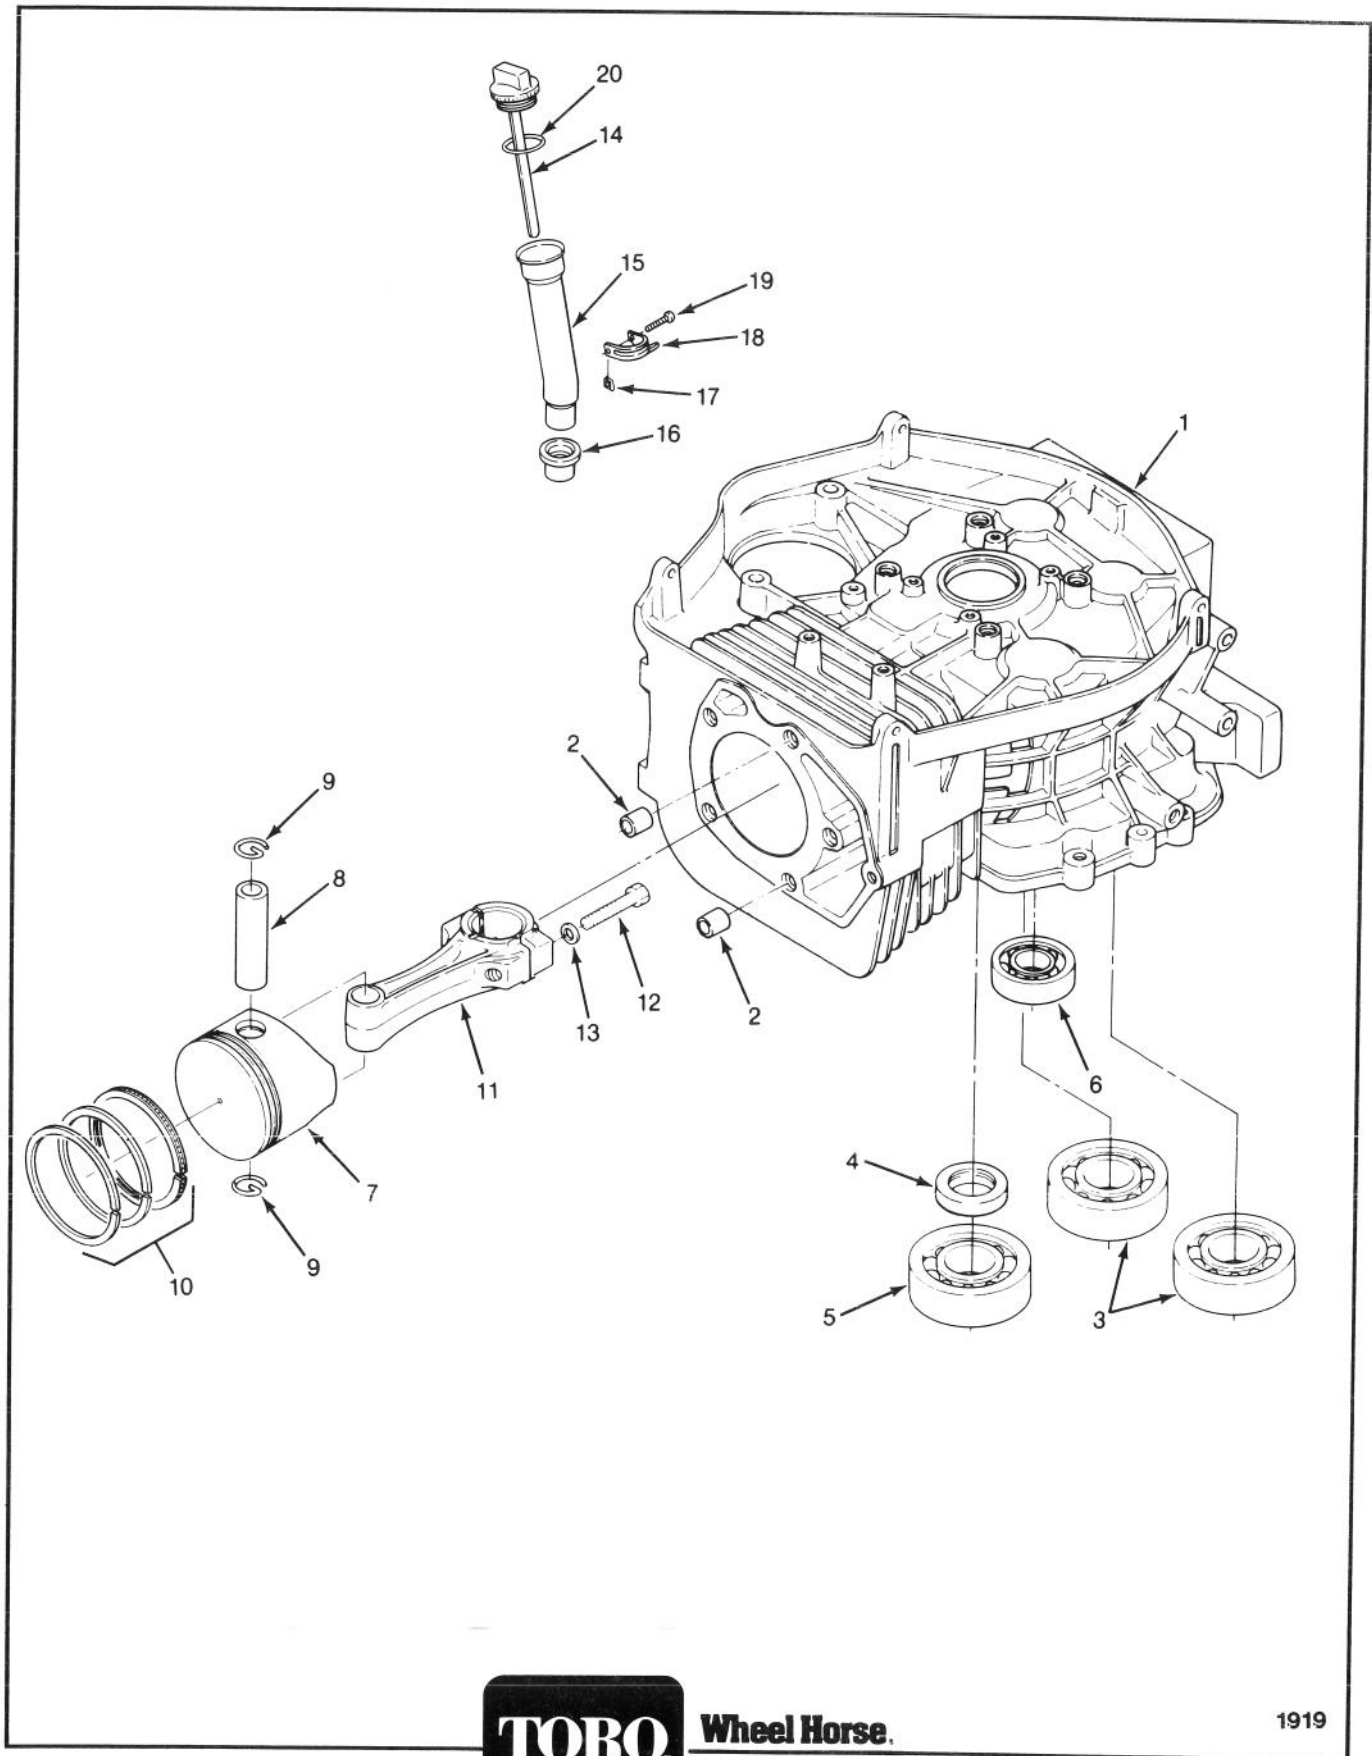

14HP ENGINE CYLINDER BLOCK ASSEMBLY

1919

14HP ENGINE CYLINDER BLOCK ASSEMBLY

Ref. No.	Part No.	Description	No. Used
1	NN10566	Block – Cylinder	1
2	NN10567	Pin – Dowel	2
3	NN10568	Bearing – Ball	2
4	NN10569	Seal – Oil	1
5	NN10570	Bearing – Crankshaft	1
6	NN10571	Bearing – Camshaft	1
7	NN10579	Kit – Piston (Standard) (Incl. Ref. #8-9)	1
*	NN10580	Kit – Piston (.25mm Oversize) (Incl. Ref. #8-9)	1
*	NN10581	Kit – Piston (.50mm Oversize) (Incl. Ref. #8-9)	1
8	NN10582	Pin – Piston	1
9	NN10583	Ring – Retaining	2
10	NN10584	Set – Piston Ring (Standard)	1
*	NN10585	Set – Piston Ring (.25mm Oversize)	1
*	NN10586	Set – Piston Ring (.50mm Oversize)	1

Ref. No.	Part No.	Description	No. Used
11	NN10587	Kit – Connecting Rod (Standard) (Incl. Ref. #12-13)	1
*	NN10588	Kit – Connecting Rod (.25mm Undersize) (Incl. Ref. 12-13)	
*	NN10589	Kit – Connecting Rod (.50mm Undersize) (Incl. Ref. #12-13)	1
12	NN10590	Bolt	2
13	NN10591	Washer	2
14	NN10688	Indicator	1
15	NN10689	Tube	1
16	NN10690	Seal	1
17	NN10431	Nut	1
18	NN10691	Bracket	1
19	NN10407	Screw	1
20	NN10323	Seal – O-Ring	1
*	NN10852	Block – Short	1

*Not Illustrated