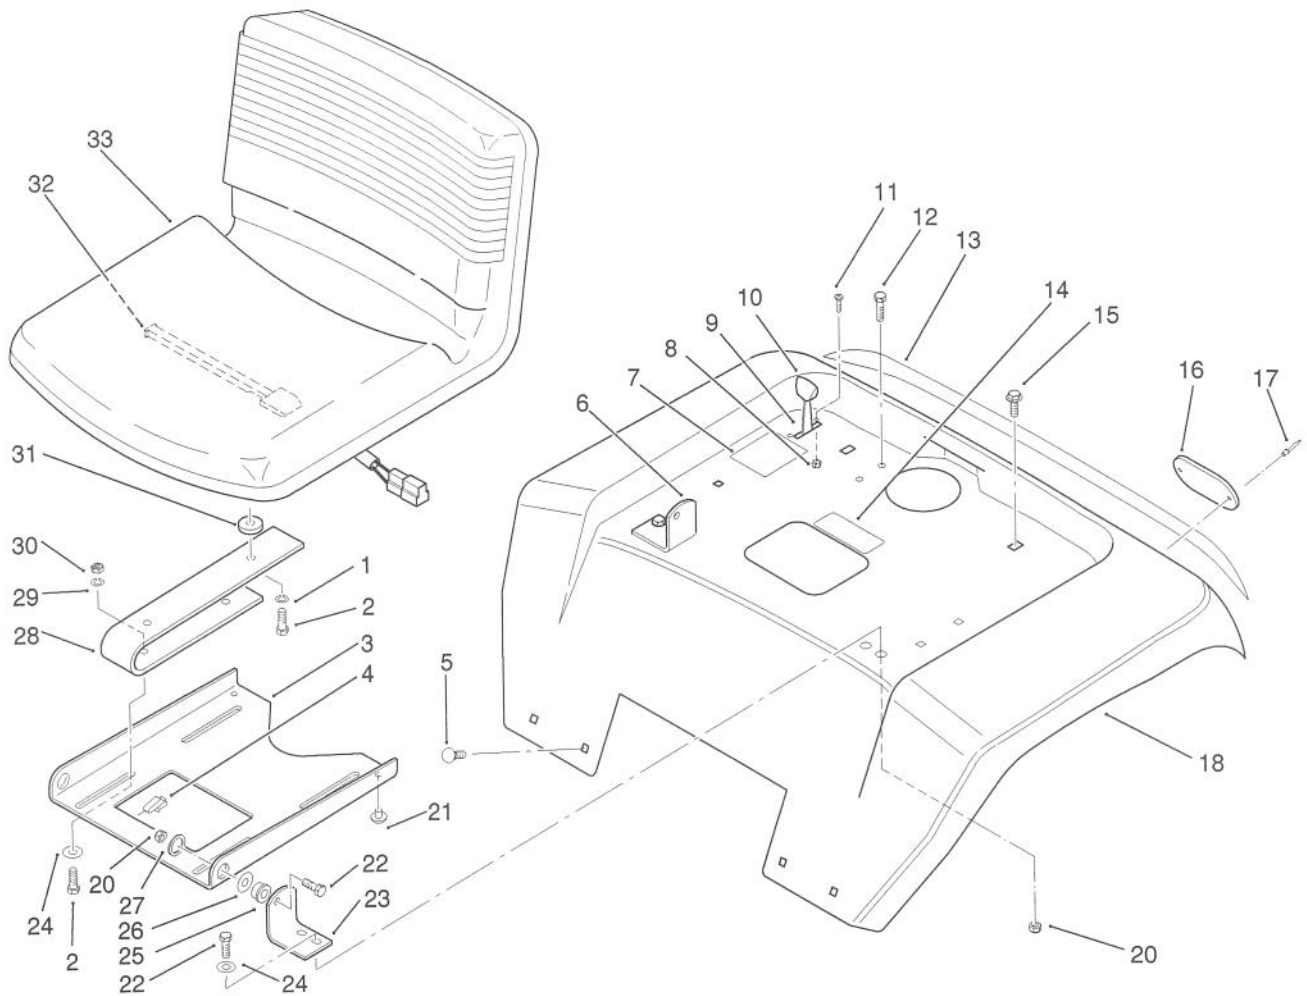

C-0865

FENDER AND SEAT ASSEMBLY

Ref. No.	Part No.	Description	No. Used
1	920082	Washer - Lock	4
2	908018	Screw - Cap, Hex. Hd.	6
3	78-2990	Plate - Pivot, Seat	1
4	111392	J-Clip	2
5	900214	Bolt - Carriage	4
6	79-0950	Bracket - Pivot, R.H.	1
7	114442	Decal - Push	1
8	915740	Nut	2
9	116124	Control - Valve, Push	1
10	108917	Knob - Control	1
11	78-8710	Screw - Pan Head	2
12	909019	Screw - Cap Hex Hd.	2
13	117760	Decal - Fender	1
14	116235	Decal - Rotating Blade	1
15	926720	Screw - Hex. Washer Hd.	2
16	108547	Reflector	2

Ref. No.	Part No.	Description	No. Used
17	109193	Rivet - Pop	4
18	78-2521	Fender	1
20	91566	Nut	6
21	103887	Bumper	2
22	9080194	Screw - Cap Hex. Hd.	2
23	79-0970	Bracket - Pivot, L.H.	1
24	920008	Washer	8
25	105503	Bushing	2
26	920271	Washer - Special	2
27	79-0420	Washer - Spring	2
28	110920	Spring - Seat	2
29	920084	Washer - Lock	4
30	915112	Nut	4
31	109989	Spacer	4
32	38-1420	Switch - Seat	1
33	78-9160	Seat	1