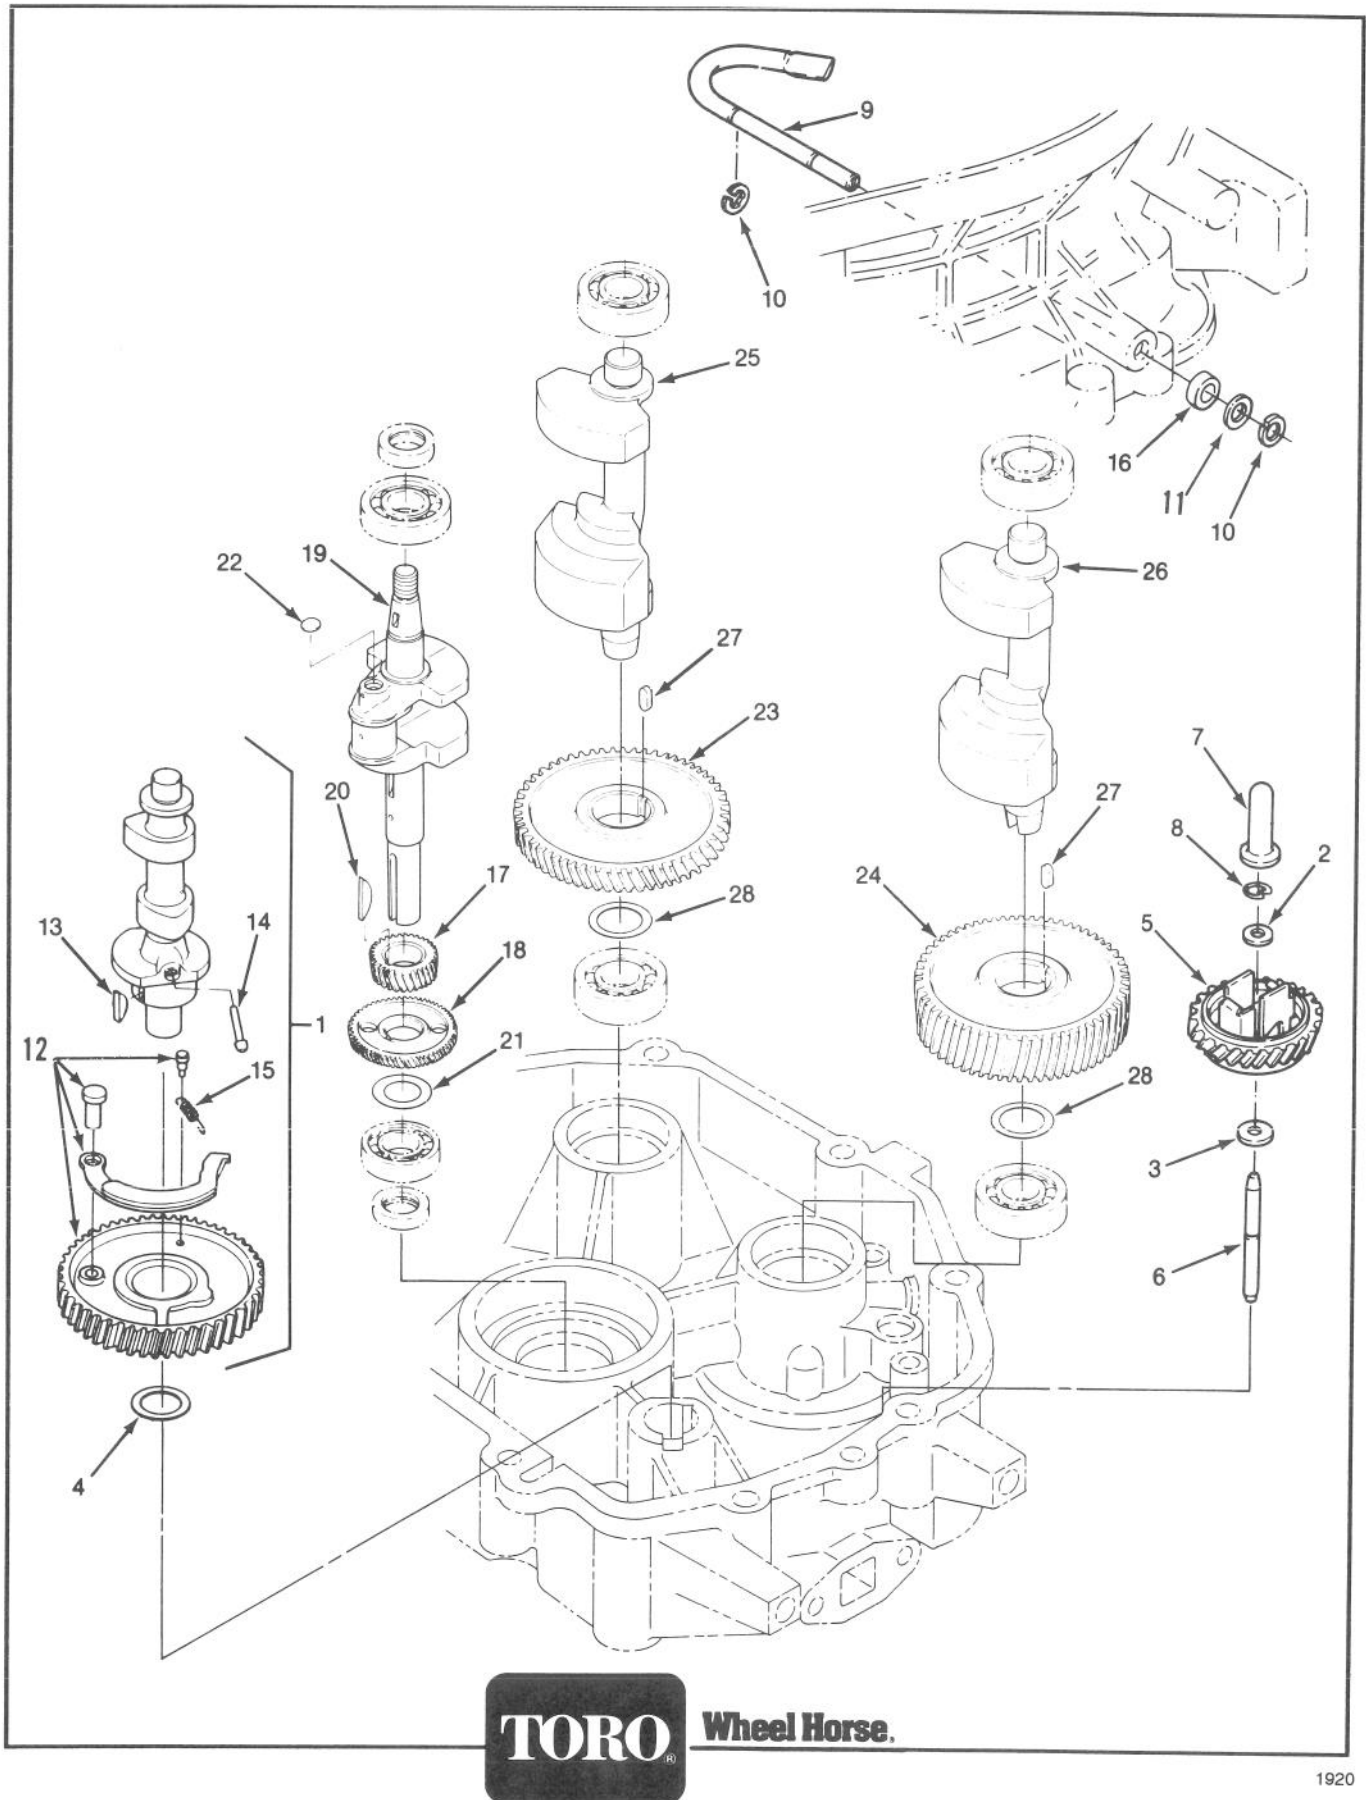

14HP ENGINE CRANKSHAFT & CAMSHAFT ASSEMBLY

14HP ENGINE CRANKSHAFT & CAMSHAFT ASSEMBLY

Ref. No.	Part No.	Description	No. Used
1	NN10627	Camshaft Assembly (Incl. Ref. #12-15)	1
2	NN10628	Washer	1
3	NN10629	Washer	1
4	NN10630	Shim - Camshaft (.50mm)	1
*	NN10631	Shim - Camshaft (.60mm)	1
*	NN10632	Shim - Camshaft (.80mm)	1
*	NN10633	Shim - Camshaft (.90mm)	1
*	NN10634	Shim - Camshaft (1.00mm)	1
*	NN10635	Shim - Camshaft (1.20mm)	1
5	NN10636	Gear	1
6	NN10637	Shaft	1
7	NN10638	Sleeve	1
8	NN10639	Stop - Governor	1
9	NN10640	Lever	1
10	NN10641	Clip - Retaining	2
11	NN10543	Washer	1
12	NN10642	Camgear Assembly	1
13	NN10643	Key - Camgear	1
14	NN10644	Pin	1
15	NN10645	Spring	1
16	NN10646	Seal - Shaft Lever	1
17	NN10742	Gear - Crankshaft	1
18	NN10743	Gear - Balancer	1
19	NN10744	Crankshaft	1
20	NN10745	Key - Gear	1

Ref. No.	Part No.	Description	No. Used
21	NN10746	Shim - Crankshaft (.20mm)	1
*	NN10747	Shim - Crankshaft (.30mm)	1
*	NN10748	Shim - Crankshaft (.40mm)	1
*	NN10749	Shim - Crankshaft (.50mm)	1
22	NN10750	Plug	1
23	NN10751	Gear	1
24	NN10752	Gear	1
25	NN10753	Shaft	1
26	NN10754	Shaft	1
27	NN10755	Key - Gear	2
28	NN10756	Shim - Balancer Shaft (.50mm)	1
*	NN10757	Shim - Balancer Shaft (.60mm)	1
*	NN10758	Shim - Balancer Shaft (.70mm)	1
*	NN10759	Shim - Balancer Shaft (.80mm)	1
*	NN10760	Shim - Balancer Shaft (.90mm)	1
*	NN10761	Shim - Balancer Shaft (1.00mm)	1
*	NN10762	Shim - Balancer Shaft (1.20mm)	1
*	NN10765	Kit - Gasket, Engine	1
*	NN10764	Kit - Electric Starter (Field Conversion)	1
*	NN10347	Sealant - Thread (50cc Bottle)	1

*Not Illustrated