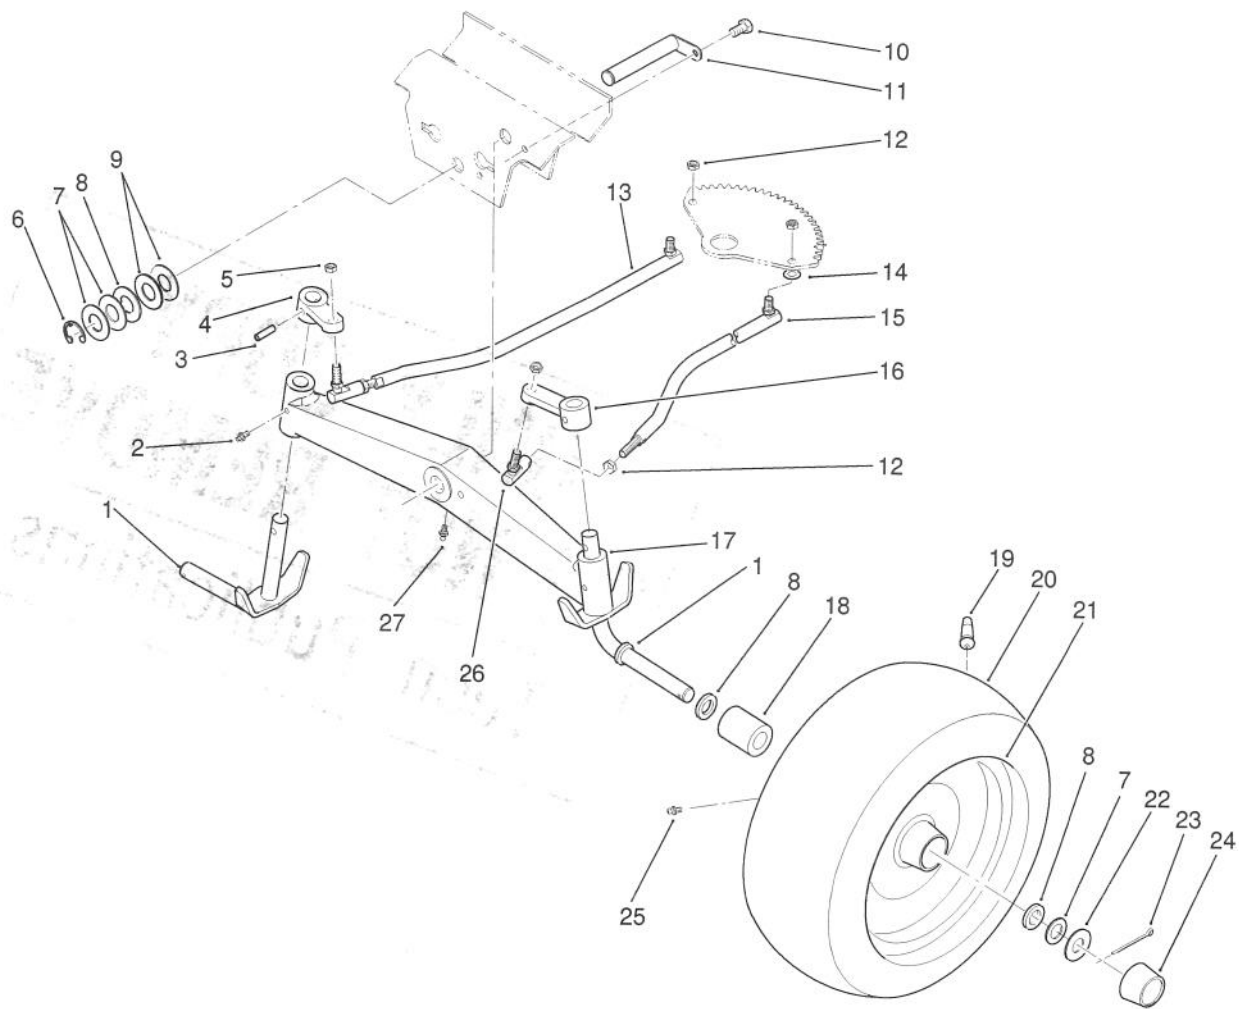

C-0825

FRONT AXLE ASSEMBLY

Ref. No.	Part No.	Description	No. Used
1	78-2600	Spindle - W.A.	2
2	83-2750	Fitting - Grease	2
3	933270	Pin - Roll	2
4	78-1940	Arm - Spindle, R.H.	1
5	915085	Nut	1
6	5618	E-Ring	1
7	5210	Washer - Shim	A/R
8	1278	Washer	A/R
9	920232	Washer	2
10	926715	Screw - Cap Hex. Hd.	1
11	115484	Pin W.A. - Axle	1
12	915002	Nut	2
13	78-5801	Steering Link Rod, R.H.	1
14	920038	Washer	2
15	78-5811	Steering Link Rod, L.H.	1
16	78-1950	Arm - Spindle, L.H.	1
17	78-7960	Axle - Front	1
18	110513	Bearing - Wheel	2

Ref. No.	Part No.	Description	No. Used
19	5108	Valve - Tire, Tubeless	2
20	117127	Tire	2
21	78-1680	Rim - Wheel	2
22	111952	Washer - Wheel	2
23	932026	Pin - Cotter	2
24	111951	Cap - Hub	2
25	109500	Fitting - Grease	2
26	78-2920	Ball Joint	2
27	1481	Fitting - Grease	1
*	78-8450	Assy. - Link, Steering R.H. (Incl. Ref. #5, 13 & 26)	1
*	78-8460	Assy. - Link, Steering L.H. (Incl. Ref. #5, 15 & 26)	1
*	78-1650	Assy. - Wheel/Tire (Incl. Ref. #18-21 & 25)	2
*	78-1660	Assy. - Wheel (Incl. Ref. #18, 19, 21 & 25)	2

*Not Illustrated