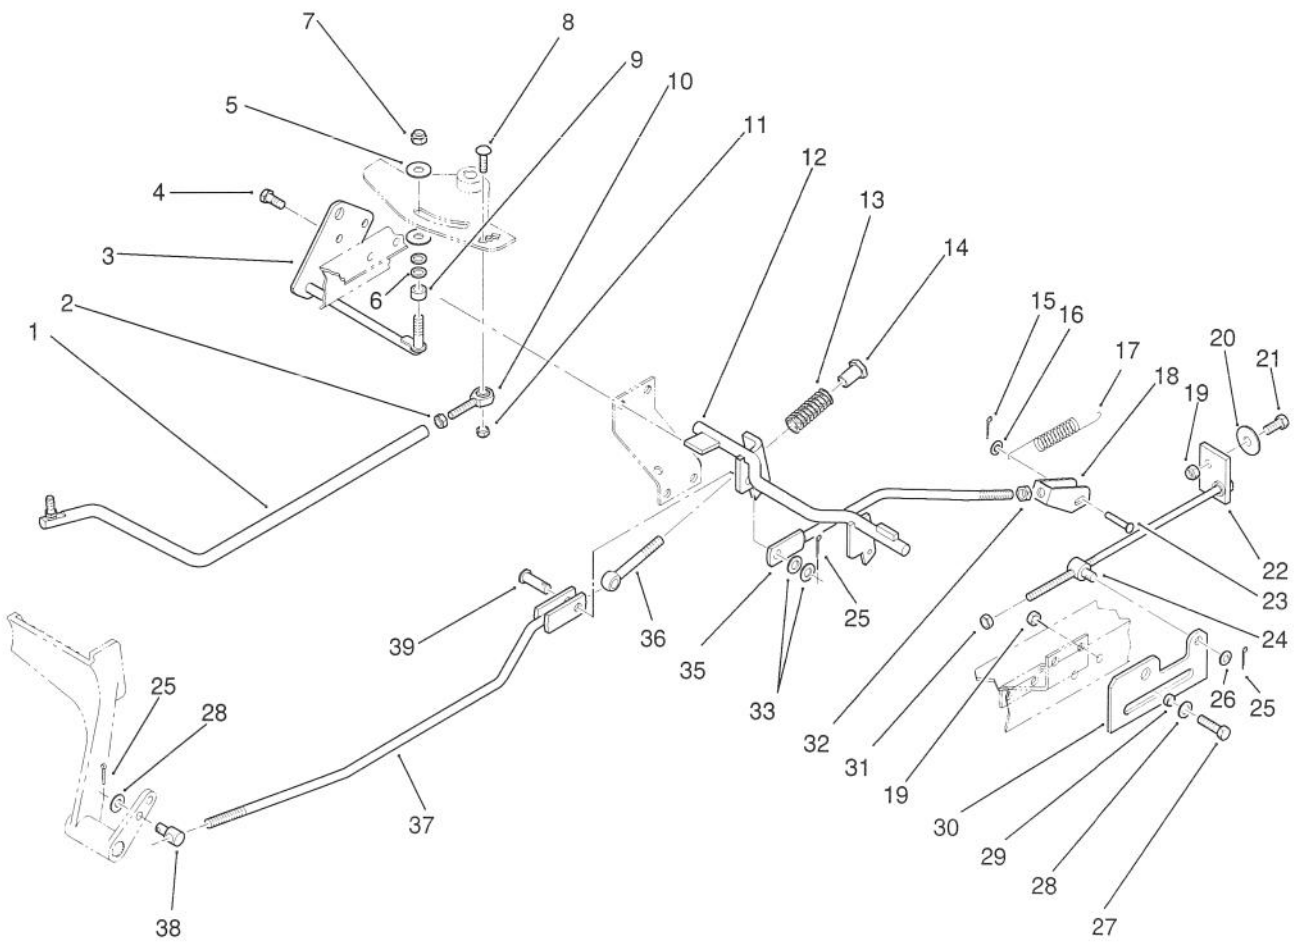

C-0871

BRAKE AND HYDRO LINKAGE

Ref. No.	Part No.	Description	No. Used
1	78-6150	Assembly - Rod, Control	1
2	915088	Nut	1
3	78-6170	Guide - Weldment, Rod	1
4	926720	Screw	2
5	100305	Washer - Friction	2
6	100365	Washer - Spring	2
7	915663	Nut	1
8	900215	Bolt - Carriage	1
9	111044	Spacer	1
10	115575	Ball End	1
11	915662	Nut	1
12	78-6100	Shaft - W.A.	1
13	79-0440	Spring	1
14	115559	Retainer	1
15	3272-7	Pin - Cotter	1
16	92000	Washer	1
17	116792	Spring	1
18	116047	Clevis W.A.	1
19	915662	Nut	2
20	2844	Washer	1

Ref. No.	Part No.	Description	No. Used
21	90801	Screw - Cap Hex. Hd.	1
22	78-6270	Bolt - W.A.	1
23	9329484	Pin - Clevis	1
24	104627	Trunnion	1
25	932008	Pin - Cotter	1
26	3256-23	Washer	1
27	908020	Screw - Cap Hex. Hd.	2
28	920008	Washer	2
29	101389	Spacer	2
30	78-6250	Plate	1
31	915236	Nut	1
32	915236	Nut - Jam	1
33	920039	Washer	2
34	920038	Washer	1
35	78-6050	Rod - Brake	1
36	115558	Bolt - Eye	1
37	78-6071	Rod - Brace, W.A.	1
38	115554	Trunnion	1
39	932966	Pin - Clevis	1