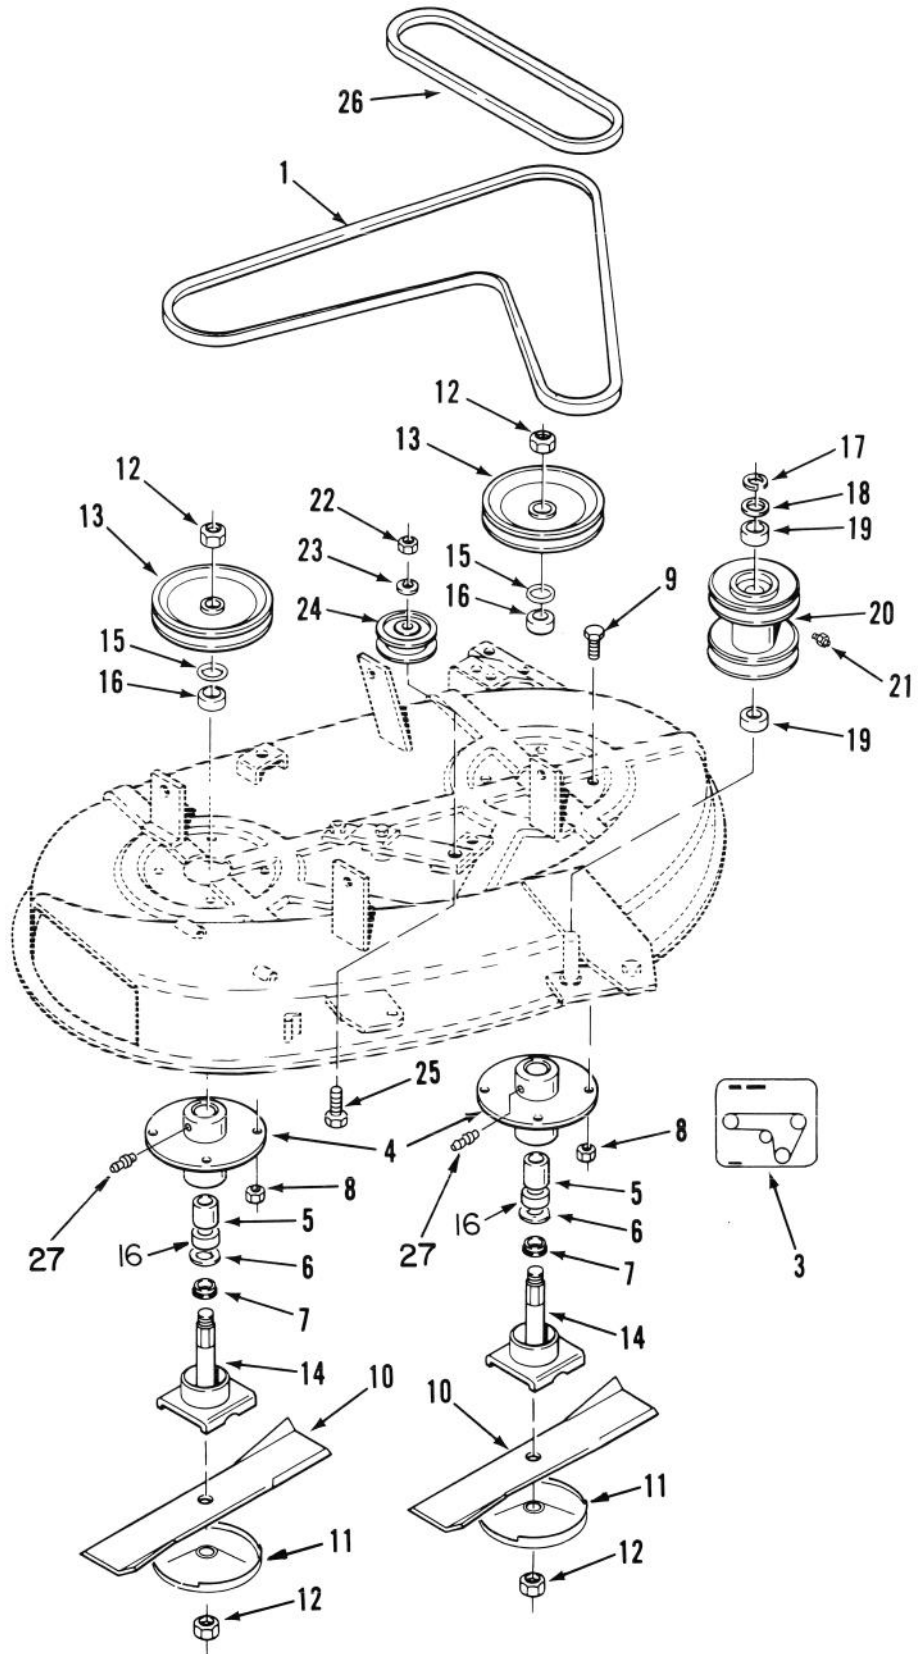

SPINDLE ASSEMBLY

SPINDLE ASSEMBLY (CONTINUED)

Ref. No.	Part No.	Description	No. Used
1	116667	Belt - Spindle	1
3	117137	Decal - Belt Guide	1
4	79-1050	Housing - Spindle	2
5	54-0210	Spacer - Bearing	2
6	32120-11	Ring - Snap	2
7	47-0110	Spacer	2
8	915662	Nut - E.S.	8
9	908017	Screw - Hex Hd. Cap	8
10	79-3060	Blade Kit	2
11	7-3522	Cup	2
12	3296-41	Nut	4
13	55-7690	Pulley	2
14	47-0091	Spindle Shaft Ass'y	2

Ref. No.	Part No.	Description	No. Used
15	920216	Washer	2
16	79-1090	Bearing	4
17	105005	Ring - Retaining	1
18	971015	O-Ring	1
19	109966	Bearing	2
20	116165	Pulley	1
21	1030	Fitting - Grease	1
22	915663	Nut - E.S.	1
23	920009	Washer	1
24	112895	Pulley	1
25	908037	Screw - Hex Hd. Cap	1
26	116666	Belt - Drive	1
27	3796	Fitting - Grease	2