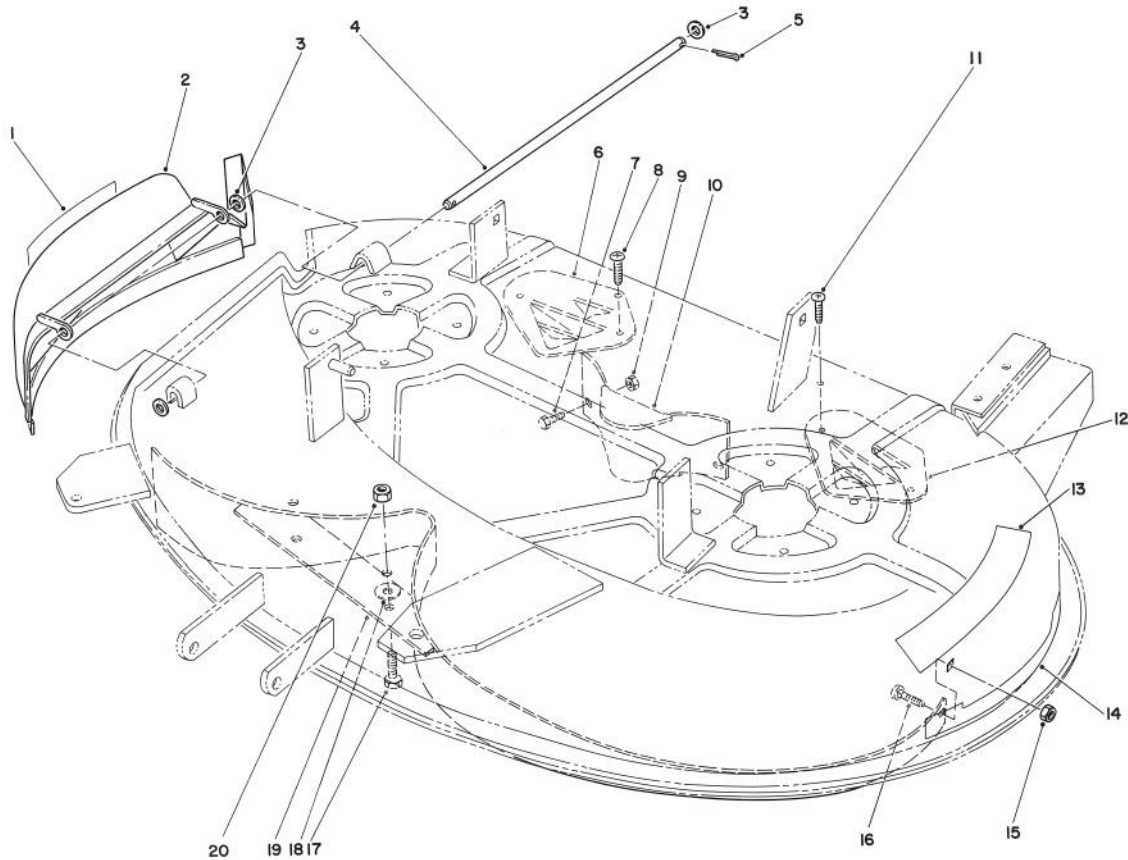

MODEL NO. R538SY01-1000001 & UP

**PARTS  
CATALOG**

**WHEEL HORSE<sup>®</sup>**  
38" (97cm) Recycler<sup>®</sup> Rotary Cutting Unit

C-0880

**BAFFLE ASSEMBLY**

Ref. No.	Part No.	Description	No. Used
1	66-1340	Decal - Danger	2
2	79-1680	Recycler Chute Ass'y	1
3	920008	Washer - Flat	3
4	78-0820	Rod - Hinge	1
5	932008	Pin - Cotter	2
6	80-4510	Plate - Kicker	1
7	908002	Screw - Hex Hd. Cap	2
8	32144-97	Screw - Pan Hd.	2
9	915661	Nut - Hex	2
10	79-1640	Baffle - Rear	1

Ref. No.	Part No.	Description	No. Used
11	32104-130	Screw - Pan Hd.	6
12	76-2160	Plate - Kicker	3
13	79-3140	Decal - Danger	1
14	79-1311	Decal - Recycler	1
15	915662	Nut - Hex	1
16	900037	Bolt - Carriage	1
17	908033	Screw - Hex Hd. Cap	2
18	2844	Washer - Flat	2
19	79-1600	Baffle - Front	1
20	915663	Nut - Hex	2

Ref. No.	Part No.	Description	No. Used
15	932034	Pin - Cotter	2
16	118960	Shaft - Roller	2
17	29-4820	Roller	2
18	112730	Clip - Spring	1
19	111655	Decal - Height	1
20	112403	Vin Tag Overlay	1
21	54-9220	Decal - Danger	1
23	78-0290	Stop - Deck	1
24	926466	Screw - S.T.	2
25	66-1340	Decal - Danger	1
26	66-6380	Decal - Danger	1
27	118730	Lock - Shaft	1
28	908034	Screw - Hex Hd. Cap	1
29	915663	Nut - Hex	1

Ref. No.	Part No.	Description	No. Used
15	920216	Washer	2
16	79-1090	Bearing	4
17	105005	Ring - Retaining	1
18	971015	O-Ring	1
19	109966	Bearing	2
20	116165	Pulley	1
21	1030	Fitting - Grease	1
22	915663	Nut - E.S.	1
23	920009	Washer	1
24	112895	Pulley	1
25	908037	Screw - Hex Hd. Cap	1
26	116666	Belt - Drive	1
27	3796	Fitting - Grease	2