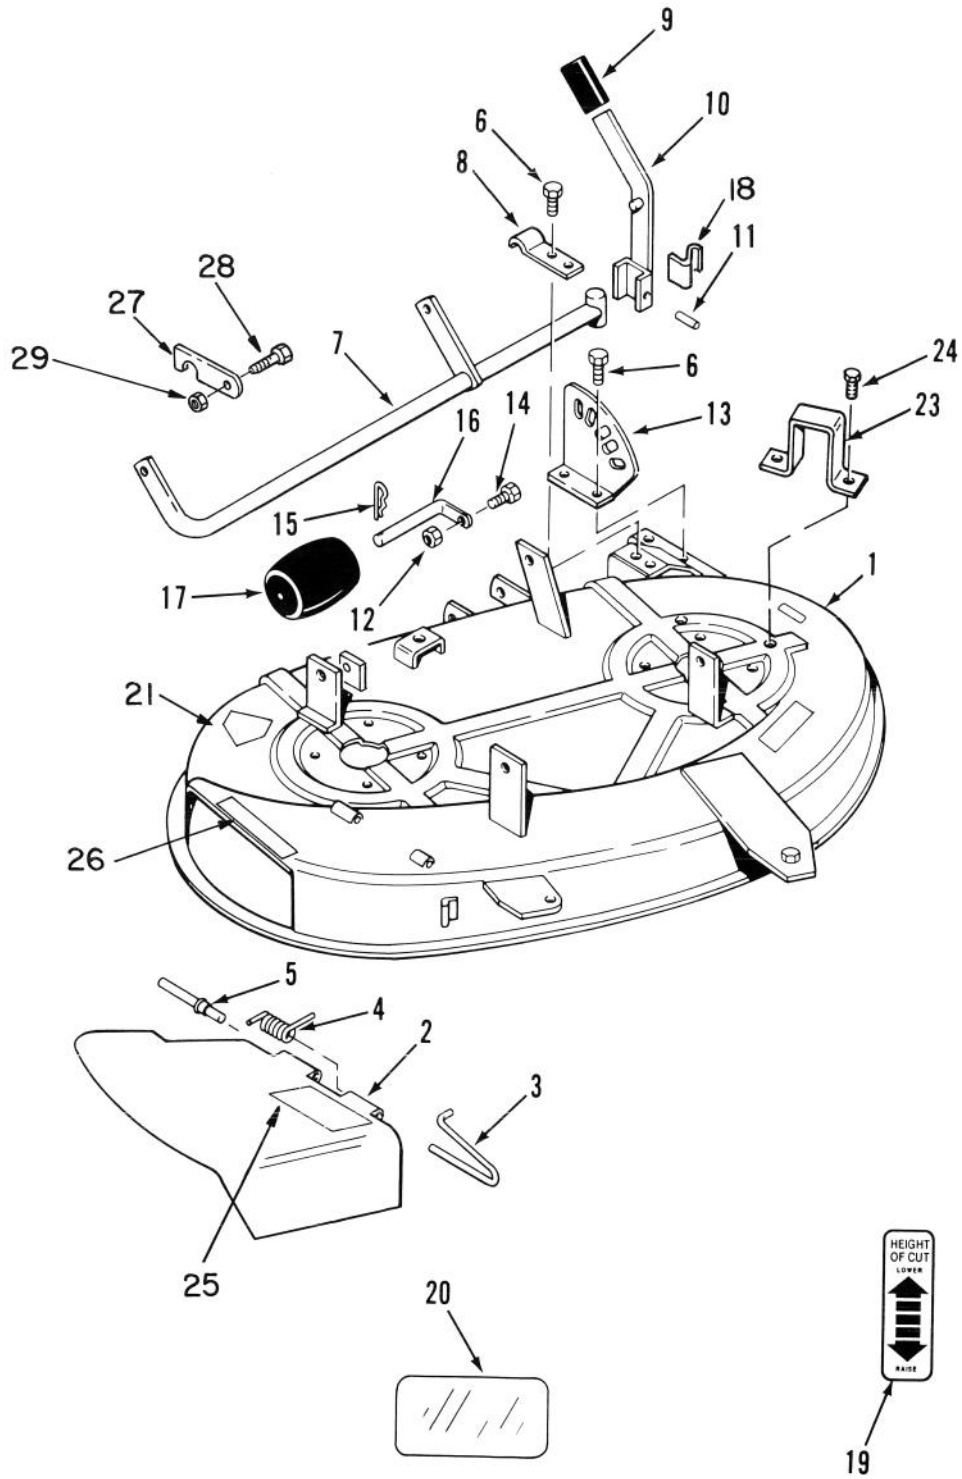

DECK ASSEMBLY

DECK ASSEMBLY (CONTINUED)

Ref. No.	Part No.	Description	No. Used
1	79-2180	Deck - Mower	1
2	121170	Chute - Discharge	1
3	119730	Rod - Front	1
4	119691	Spring	1
5	119720	Rod - Rear	1
6	926715	Screw	4
7	120700	Support - Lift	1
8	110846	Bracket - Pivot	1
9	103712	Grip	1
10	79-1030	Lever	1
11	933244	Pin - Spirol	1
12	915661	Nut - E.S.	2
13	120691	Quadrant	1
14	908003	Screw	2

Ref. No.	Part No.	Description	No. Used
15	932034	Pin - Cotter	2
16	118960	Shaft - Roller	2
17	29-4820	Roller	2
18	112730	Clip - Spring	1
19	111655	Decal - Height	1
20	112403	Vin Tag Overlay	1
21	54-9220	Decal - Danger	1
23	78-0290	Stop - Deck	1
24	926466	Screw - S.T.	2
25	66-1340	Decal - Danger	1
26	66-6380	Decal - Danger	1
27	118730	Lock - Shaft	1
28	908034	Screw - Hex Hd. Cap	1
29	915663	Nut - Hex	1