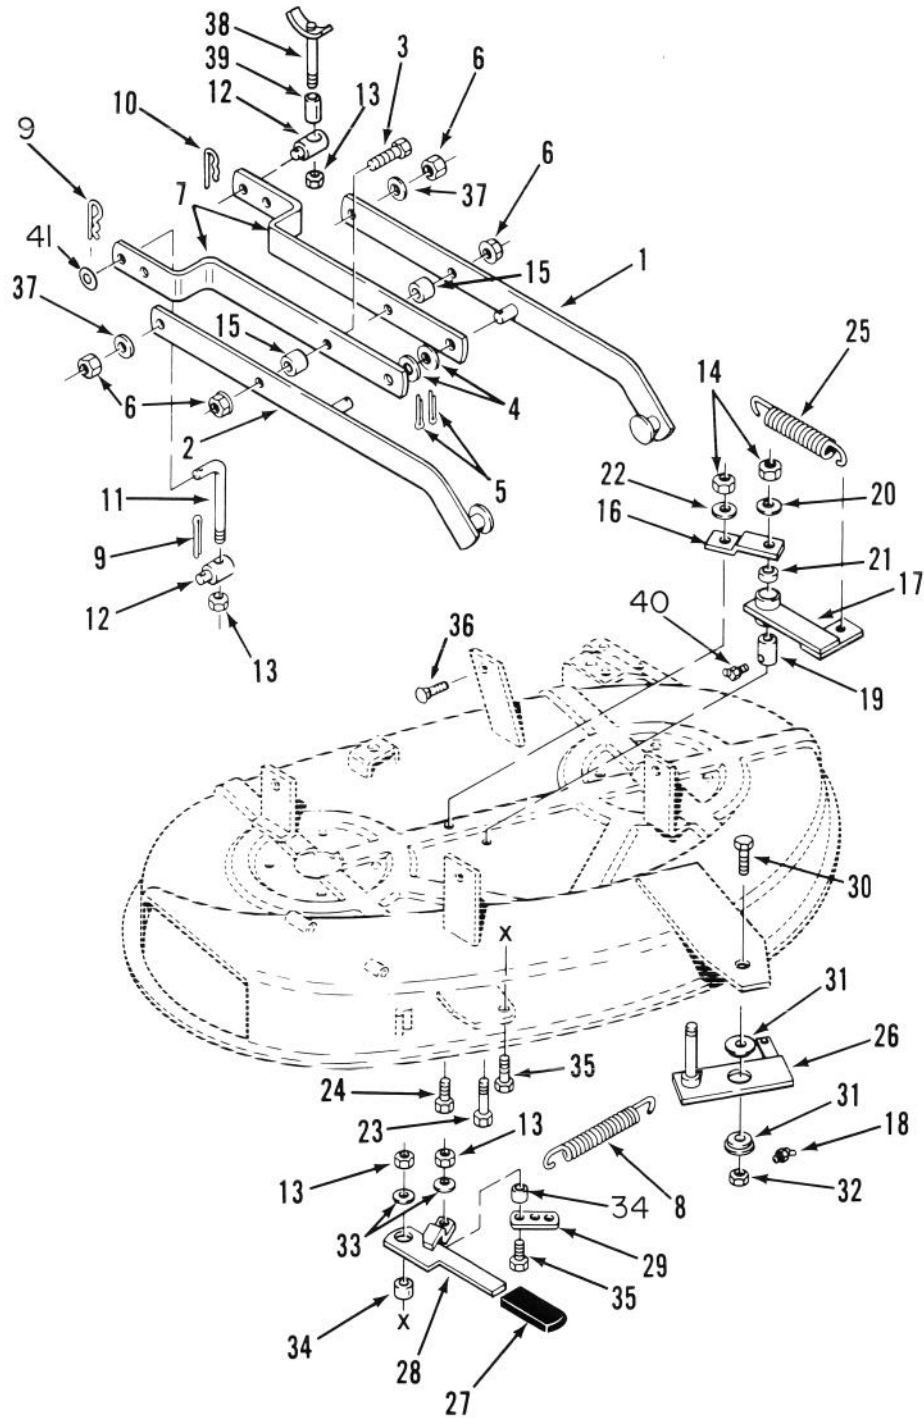

SUSPENSION ASSEMBLY

SUSPENSION ASSEMBLY (CONTINUED)

Ref. No.	Part No.	Description	No. Used
1	117071	Bar - Draft L.H.	1
2	117072	Bar - Draft R.H.	1
3	908037	Screw - Hex Hd. Cap	2
4	920013	Washer	2
5	932035	Pin - Cotter	2
6	102809	Nut - Flange	4
7	120070	Bar - Leveler	2
8	116167	Spring	1
9	932008	Pin - Cotter	4
10	933504	Cotter - Hairpin	2
11	121010	Rod - Lift	2
12	116815	Trunnion	4
13	915663	Nut - E.S.	6
14	915662	Nut - E.S.	2
15	115706	Spacer	2
16	117086	Strap	1
17	117083	Arm - Idler	1
19	114512	Spacer	1
21	109859	Bushing	2
22	920008	Washer	1

Ref. No.	Part No.	Description	No. Used
23	908026	Screw - Hex Hd. Cap	1
24	908017	Screw - Hex Hd. Cap	1
25	120580	Spring	1
26	116368	Shaft - Counter	1
27	103712	Grip	1
28	117088	Lever	1
29	117090	Link	1
30	900271	Bolt	1
31	116621	Bushing	2
32	915665	Nut - E.S.	1
33	2844	Washer	2
34	4627	Spacer	2
35	908035	Screw - Hex Hd. Cap	2
36	900064	Bolt	2
37	115705	Spacer	2
38	116816	Rod - Hanger	2
39	979180	Spacer	2
40	MW1455	Fitting - Grease	1
41	920008	Washer - Flat	2