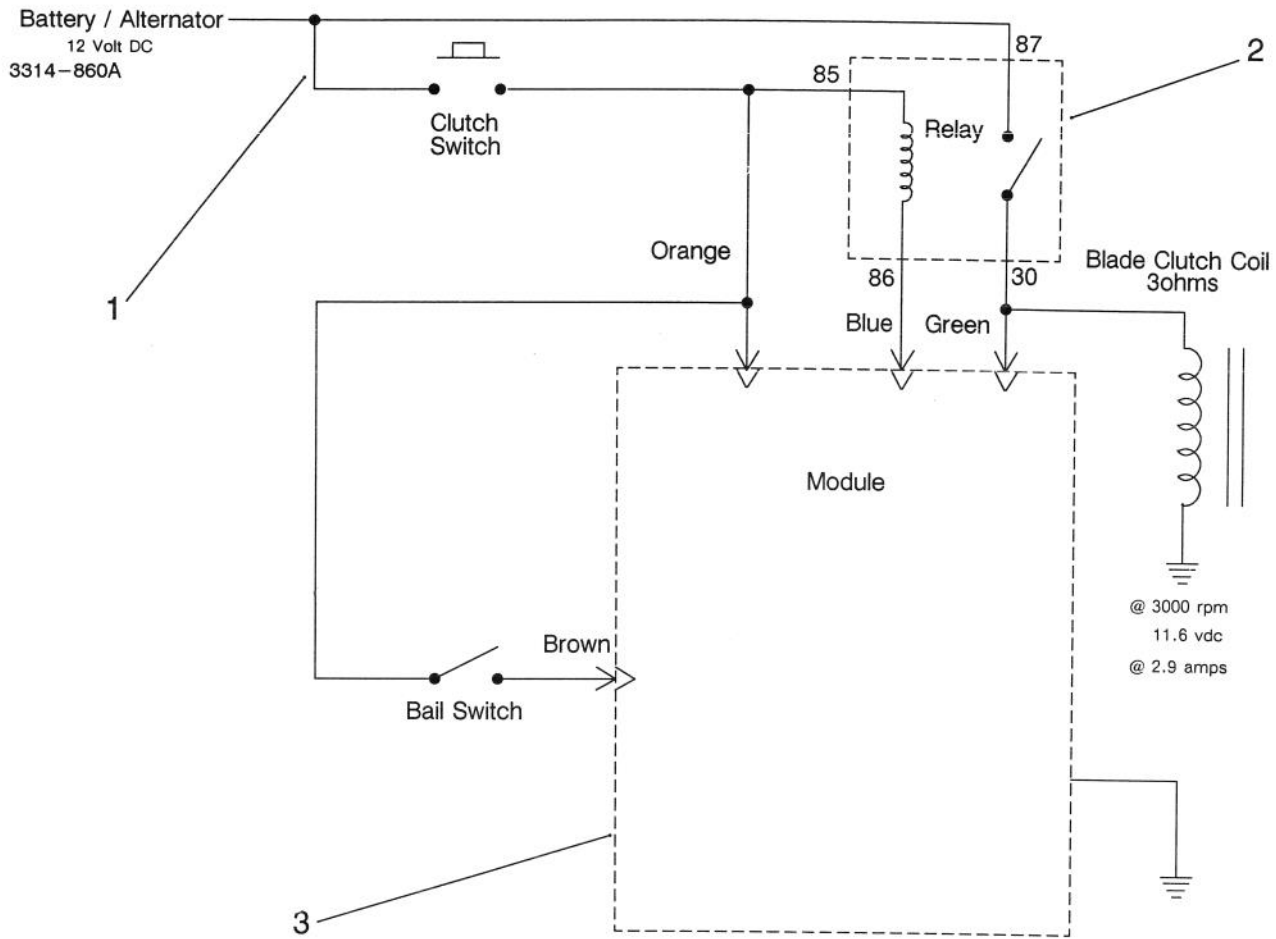

*Not Illustrated

T-0517

MUFFLER ASSEMBLY

Ref. No.	Part No.	Description	No. Used
1	130G0812	Bolt	4
2	11044-2069-9Y	Bracket	1
3	11009-2378	Gasket	1
4	92009-2166	Screw	3
5	11012-2165-9Y	Cap	1

Ref. No.	Part No.	Description	No. Used
6	18077-2052	Spark Arrestor	2
7	49069-2190-9Y	Muffler Assembly	1
8	92027-2081	Collar	2
9	130G0845	Bolt	2

C-0707

C-0707

ELECTRIC SCHEMATIC

Ref. No.	Part No.	Description	No. Used
1	82-7710	Wire Harness	1
2	86-7910	Module - Interlock	1

Ref. No.	Part No.	Description	No. Used
3	63-7590	Relay	1