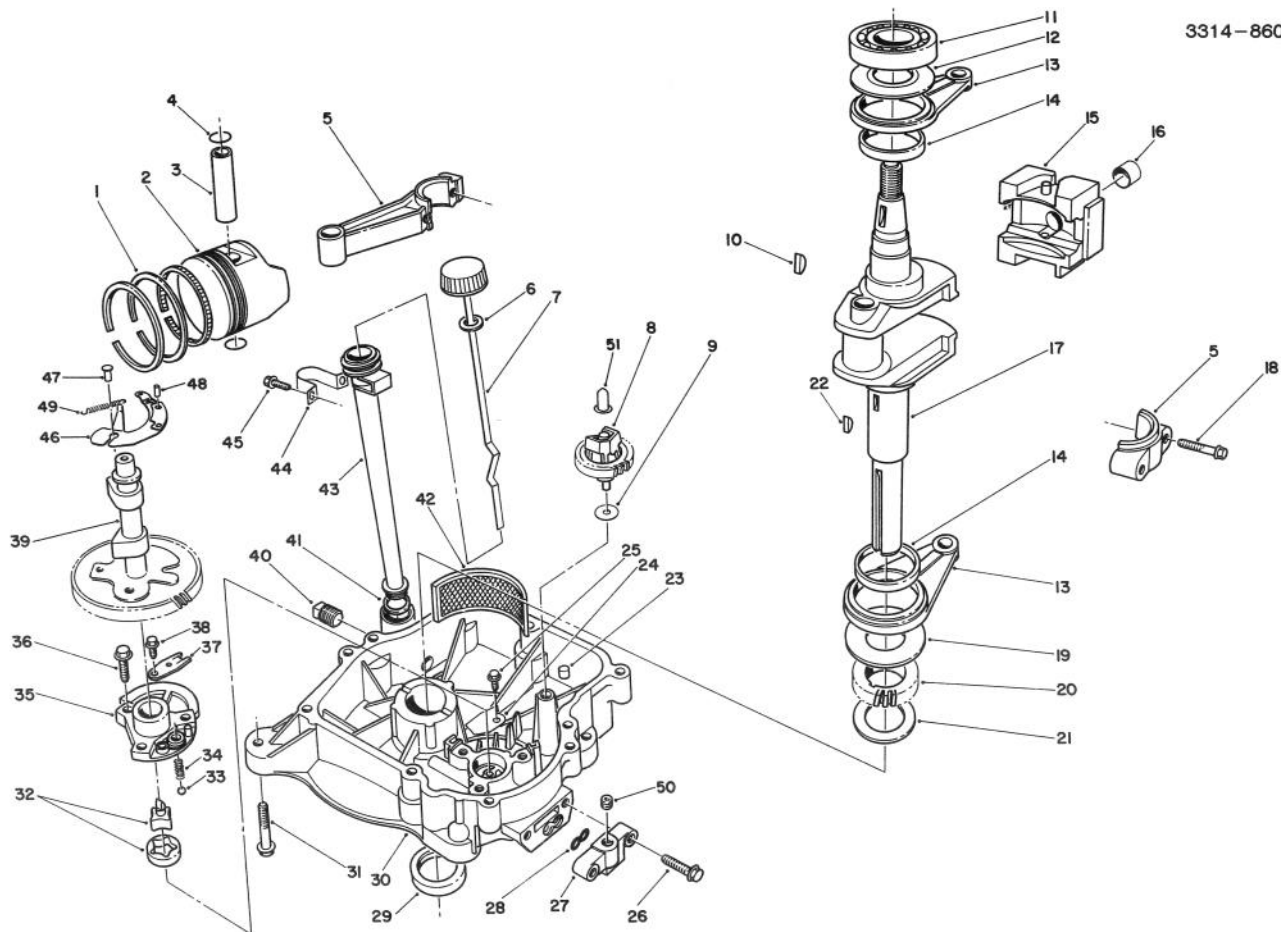

T-0510

CRANKCASE ASSEMBLY

Ref. No.	Part No.	Description	No. Used	Ref. No.	Part No.	Description	No. Used
1	13008-6001	Piston Ring Set (Std)	1	11	601A6207	Bearing - Ball	1
*	13008-6002	Piston Ring Set (.25MM)	A/R	12	92026-2164	Spacer	1
*	13008-6003	Piston Ring Set (.50MM)	A/R	13	46102-6001	Rod Assembly	2
*	13008-6004	Piston Ring Set (.75MM)	A/R	14	92141-2094	Bearing Plane	2
2	13001-2084	Piston (Std)	A/R	15	13042-6006	Weight	1
*	13029-2019	Piston (.25MM)	A/R	16	92141-2097	Bushing	1
*	13029-2020	Piston (.50MM)	A/R	17	49119-2133	Crankshaft	1
*	13027-2001	Piston (.75MM)	A/R	18	315801-3245A	Bolt	2
3	13002-2066	Pin - Piston	1	19	92026-2156	Spacer	1
4	92033-2066	Ring - Snap	2	20	59056-2105	Gear	1
5	13251-6005	Connecting Rod Assembly	1	21	92025-2145	Shim (1.18)	A/R
*	13251-6007	Connecting Rod Assembly (.50MM)	A/R	*	92025-2146	Shim (1.25)	A/R
6	11009-2346	Gasket	1	*	92025-2147	Shim (1.32)	A/R
7	562005-2058	Gauge	1	*	92025-2148	Shim (1.39)	A/R
8	49110-2067	Governor Assembly	1	*	92025-2149	Shim (1.46)	A/R
9	314401-5135A	Washer	1	*	92025-2150	Shim (1.53)	A/R
10	92038-2094	Key	1	*	92025-2151	Shim (1.60)	A/R
				*	92025-2152	Shim (1.67)	A/R
				*	92025-2153	Shim (1.74)	A/R
				22	92038-2094	Key	1
				23	92043-1263	Pin - Dowel	2
				24	13169-2359	Plate	1
				25	130B0508	Bolt	1

*Not Illustrated