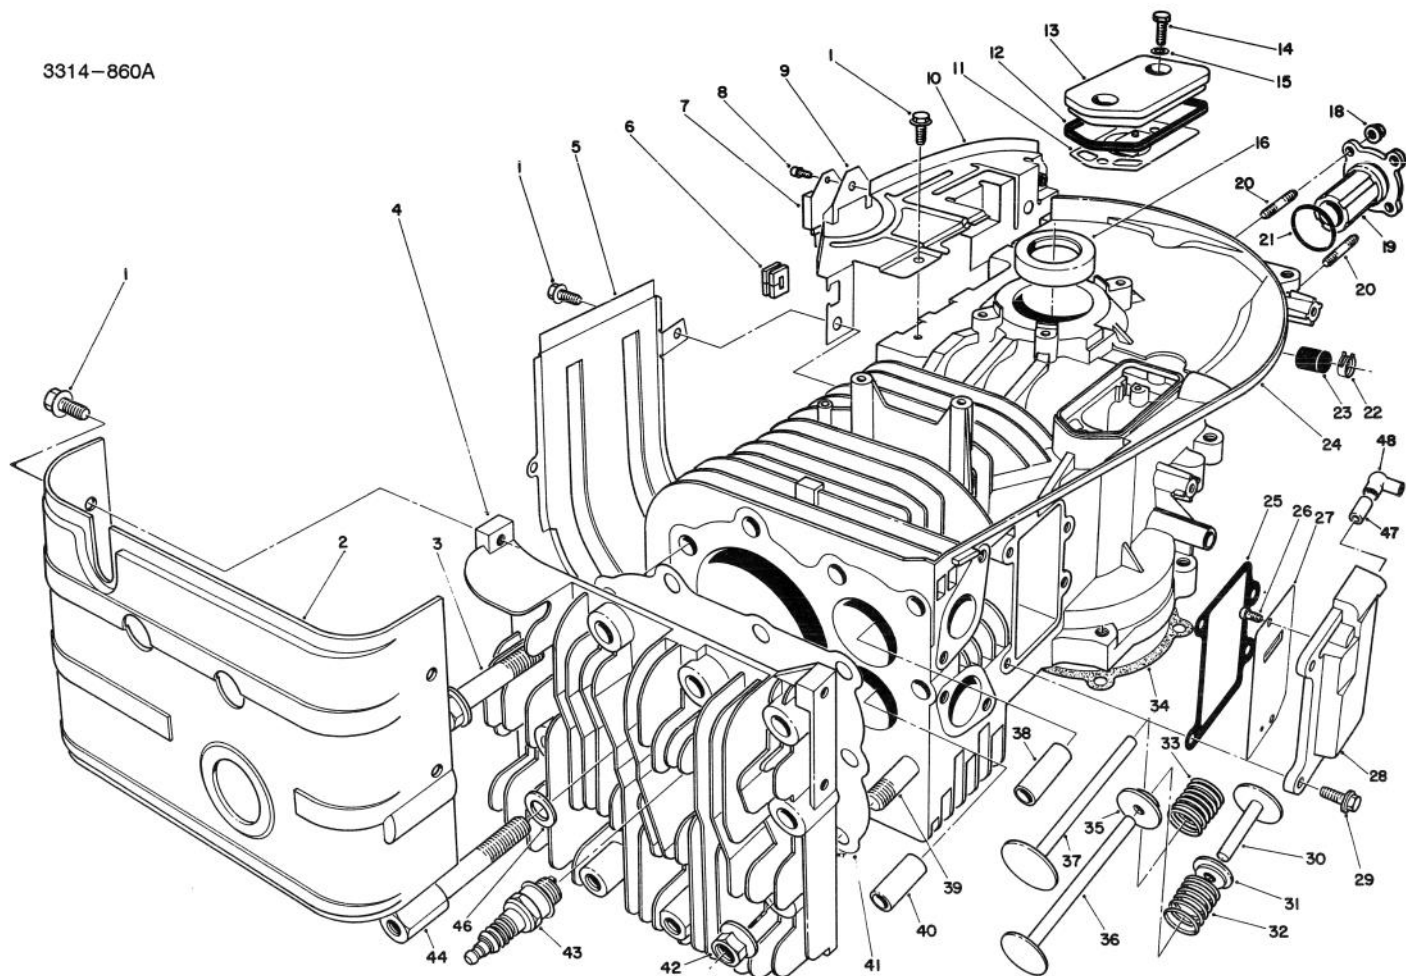

T-0509

ENGINE ASSEMBLY

Ref. No.	Part No.	Description	No. Used
1	130G0610	Bolt	8
2	49089-2181-9H	Shroud	1
3	130G1055	Bolt	4
4	11001-2102	Head - Cylinder	1
5	49089-2199-9H	Shroud	1
6	92071-2099	Grommet	6
7	21119-2095	Igniter	1
8	234B0408	Screw	1
9	310702-8137A	Bracket	1
10	59066-2295-9H	Housing - Fan	1
11	14069-2062	Breather	1
12	11009-2339	Gasket	1
13	14025-2040	Cover	1
14	315501-5381A	Bolt	2
15	312200-7415-02	Gasket	2
16	92049-2049	Seal - Oil	1
18	92015-1193	Nut	4
19	13107-2091	Shaft	1
20	92004-2083	Stud	4
21	92055-2072	"O"Ring	1
22	31796-6812-00	Clip	1
23	92066-2096	Plug	1
24	49120-6025	Crankcase Assembly	1
25	11009-2502	Gasket	1

Ref. No.	Part No.	Description	No. Used
26	314405-3092A	Screw	2
27	14025-2143	Cover	1
28	49108-2011	Cover - Valve Chamber	1
29	130G0616	Bolt	4
30	12032-2058	Tappet	2
31	39108-2054	Retainer - Spring	2
32	49078-2058	Spring - Valve	1
33	49078-2059	Spring - Valve	1
34	49015-6001	Gasket	1
35	12039-2052	Rotator	1
36	12005-2066	Valve - Exhaust	1
37	12004-2076	Valve - Intake	1
38	49002-2070	Guide - Intake Valve	1
39	92004-2082	Stud	3
40	49002-2071	Guide - Exhaust Valve	1
41	11004-2079	Gasket	1
42	92015-2115	Nut	3
43	92070-2072	Spark Plug	1
44	92002-2258	Bolt	2
46	410B1000	Washer	1
47	92059-2142	Tube	1
48	59071-2062	Joint	1