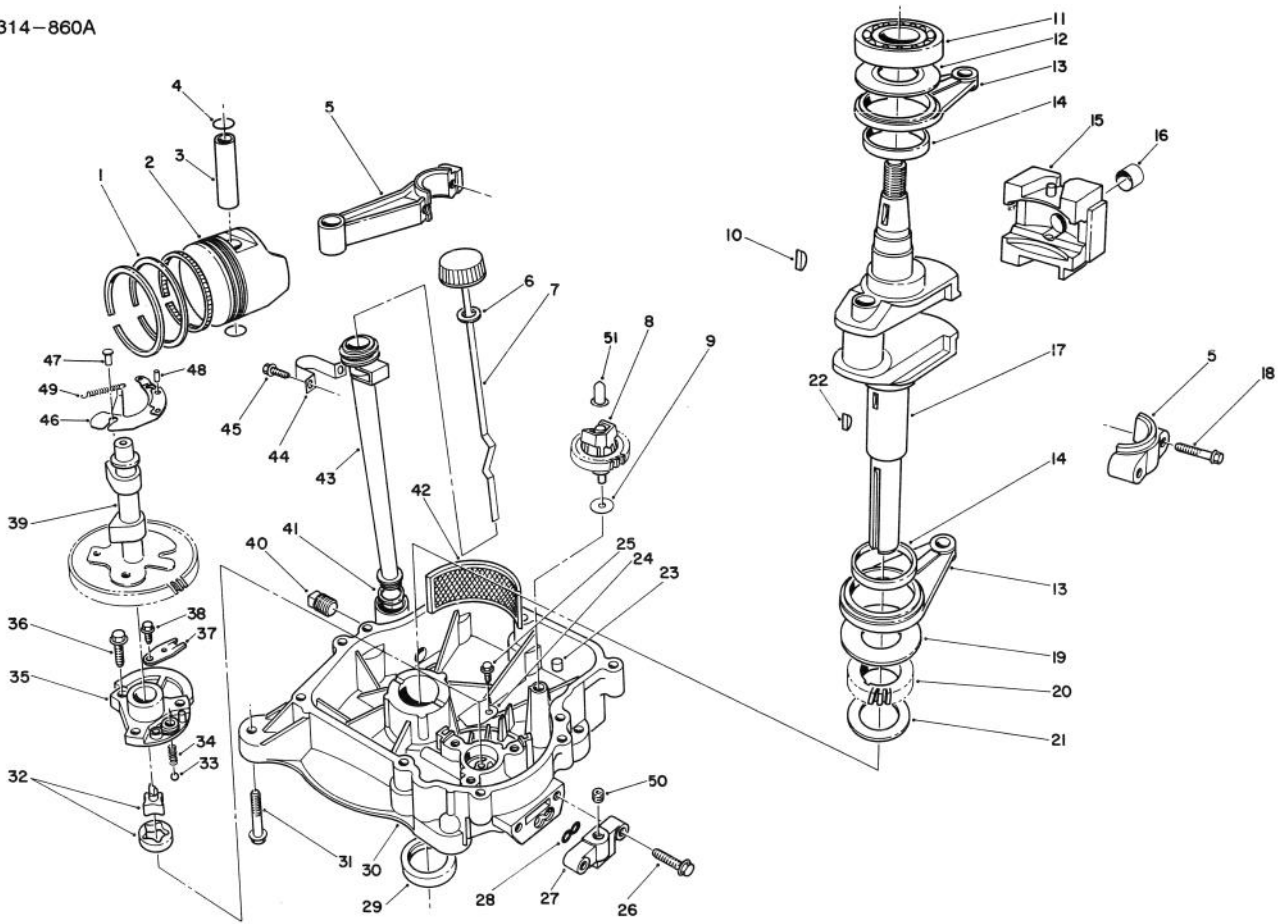

T-0510

CRANKCASE ASSEMBLY

Ref. No.	Part No.	Description	No. Used	Ref. No.	Part No.	Description	No. Used
1	13008-6001	Piston Ring Set (Std)	1	11	601A6207	Bearing - Ball	1
*	13008-6002	Piston Ring Set (.25MM)	A/R	12	92026-2164	Spacer	1
*	13008-6003	Piston Ring Set (.50MM)	A/R	13	46102-6001	Rod Assembly	2
*	13008-6004	Piston Ring Set (.75MM)	A/R	14	92141-2094	Bearing Plane	2
2	13001-2084	Piston (Std)	A/R	15	13042-6006	Weight	1
*	13029-2019	Piston (.25MM)	A/R	16	92141-2097	Bushing	1
*	13029-2020	Piston (.50MM)	A/R	17	49119-2133	Crankshaft	1
*	13027-2001	Piston (.75MM)	A/R	18	315801-3245A	Bolt	2
3	13002-2066	Pin - Piston	1	19	92026-2156	Spacer	1
4	92033-2066	Ring - Snap	2	20	59056-2105	Gear	1
5	13251-6005	Connecting Rod Assembly	1	21	92025-2145	Shim (1.18)	A/R
*	13251-6007	Connecting Rod Assembly (.50MM)	A/R	*	92025-2146	Shim (1.25)	A/R
6	11009-2346	Gasket	1	*	92025-2147	Shim (1.32)	A/R
7	562005-2058	Gauge	1	*	92025-2148	Shim (1.39)	A/R
8	49110-2067	Governor Assembly	1	*	92025-2149	Shim (1.46)	A/R
9	314401-5135A	Washer	1	*	92025-2150	Shim (1.53)	A/R
10	92038-2094	Key	1	*	92025-2151	Shim (1.60)	A/R
				*	92025-2152	Shim (1.67)	A/R
				*	92025-2153	Shim (1.74)	A/R
				22	92038-2094	Key	1
				23	92043-1263	Pin - Dowel	2
				24	13169-2359	Plate	1
				25	130B0508	Bolt	1

*Not Illustrated

T-0510

CRANKCASE ASSEMBLY (Continued)

Ref. No.	Part No.	Description	No. Used
26	130B0830	Bolt	2
27	14025-2145	Cover	1
28	92055-2063	"O"Ring	1
29	92049-2104	Seal - Oil	1
30	49015-6001	Cover - Crankcase	1
31	130G0845	Bolt	4
32	16082-2057	Oil Pump Assembly	1
33	600A1000	Ball	1
34	92081-2216	Spring	1
35	16142-6001	Cover - Pump	1
36	138G0825	Bolt	3
37	13169-2360	Plate	1
38	130B0610	Bolt	1