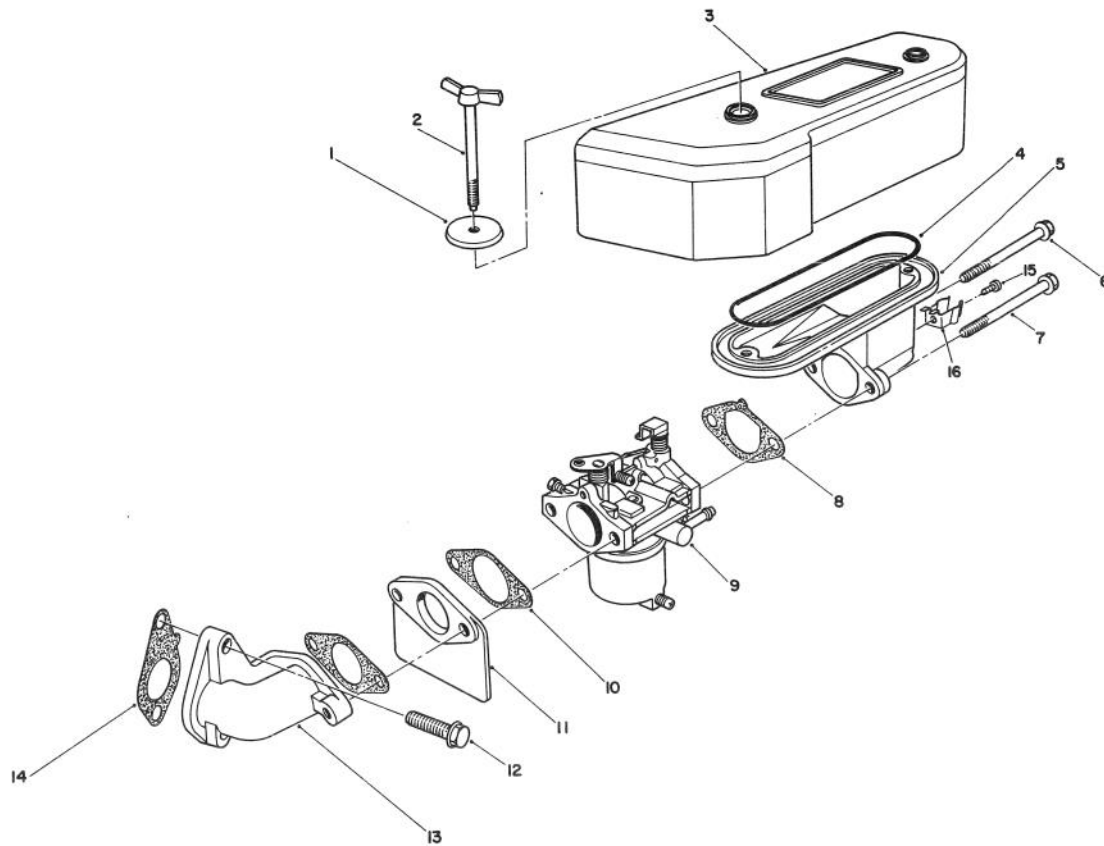

T-0514

AIR CLEANER & CARBURETOR ASSEMBLY

Ref. No.	Part No.	Description	No. Used
1	92022-2220	Washer	2
2	92002-2230	Bolt	2
3	11010-2291	Air Cleaner Assembly	1
4	11009-2443	Gasket	1
5	16060-2108	Pipe - Intake	1
6	92002-2254	Bolt	1
7	92002-2253	Bolt	1
8	11009-2344	Gasket	1

Ref. No.	Part No.	Description	No. Used
9	15001-2721	Carburetor Assembly	1
10	11009-2343	Gasket	2
11	16073-2091	Insulator	1
12	130G0825	Bolt	2
13	16060-2109	Pipe - Intake	1
14	11009-2342	Gasket	1
15	224B0508	Screw	1
16	92037-2019	Clamp	1