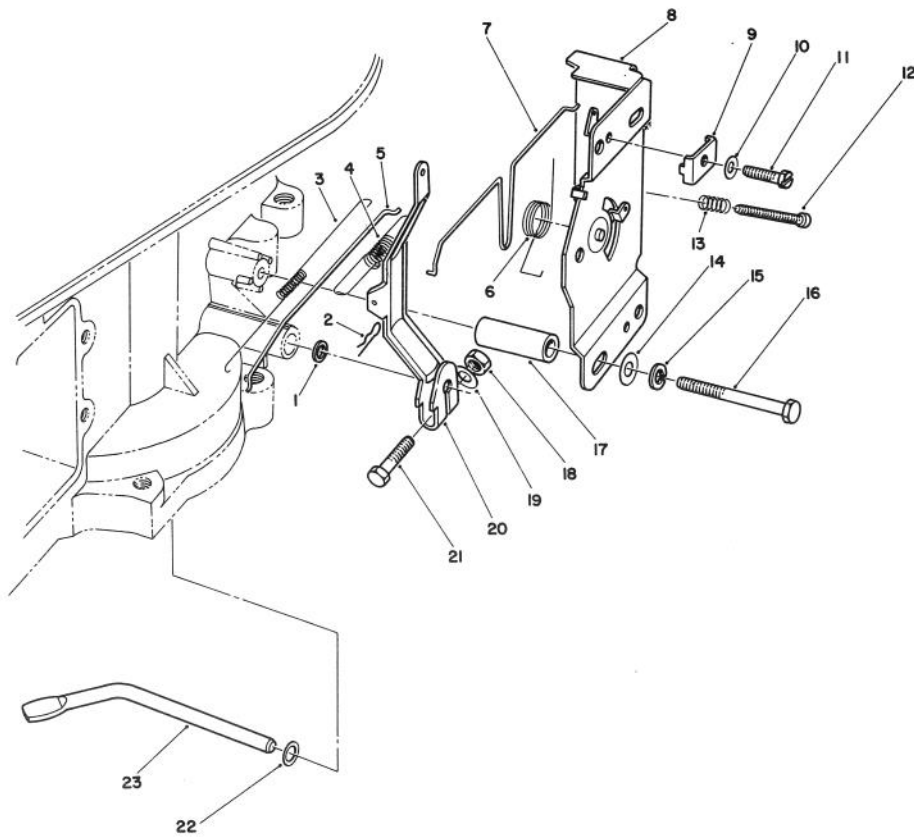

T-0511

GOVERNOR ASSEMBLY

Ref. No.	Part No.	Description	No. Used
1	92049-2097	Seal - Oil	1
2	554A0600	Pin - Cotter	1
3	92081-2213	Spring	1
4	39129-2010	Spring	1
5	16171-2001	Link	1
6	920981-2316	Spring	1
7	16169-2074	Link - Choke	1
8	49113-2067	Control Panel Assembly	1
9	92037-2020	Clamp	1
10	411B0500	Washer	1
11	310701-1225A	Bolt	1

Ref. No.	Part No.	Description	No. Used
12	214B0425	Screw	1
13	314401-5321B	Spring	1
14	311509-3595-00	Washer	2
15	461F0600	Washer - Lock	2
16	112B0650	Bolt	2
17	92027-2071	Collar	2
18	311B0600	Nut	1
19	411B0600	Washer	1
20	21187-2052	Arm - Governor	1
21	92002-2269	Bolt	1
22	410B0600	Washer	1
23	39003-2062	Arm - Pivot	1