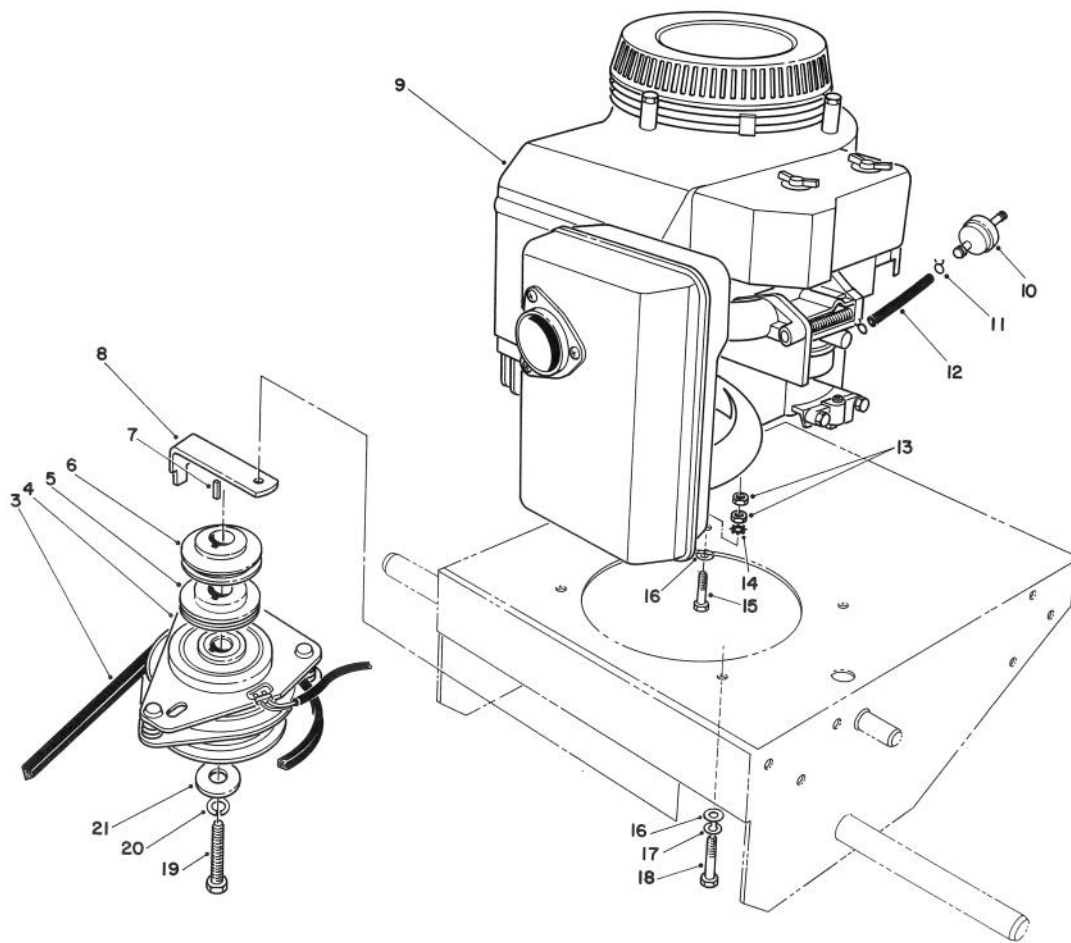

T-0506

ENGINE & CLUTCH ASSEMBLY

Ref. No.	Part No.	Description	No. Used
3	54-2750	V-Belt - Deck Drive	1
4	54-3200	Clutch Brake Assembly	1
5	74-0050	Sheave - Lower Half	1
6	74-0060	Sheave - Upper Half	1
7	5-1336	Key	1
8	51-4540	Retainer - Clutch	1
9		Engine - Kawasaki Model FB460V Type DS08	1
10	56-6360	Fuel - Filter	1
11	2412-98	Clamp - Fuel Line	4

Ref. No.	Part No.	Description	No. Used
12	47-2982	Hose - Gas	1
13	57-6390	Nut	2
14	3255-8	Washer - External Tooth	1
15	57-6370	Screw - Hex. Hd. Cap	1
16	3256-23	Washer - Flat	3
17	3253-4	Washer - Lock	3
18	57-6380	Screw - Hex. Hd. Cap	3
19	57-6360	Screw - Hex. Hd. Cap	1
20	3253-22	Washer - Lock	1
21	44-8160	Washer - Clutch	1