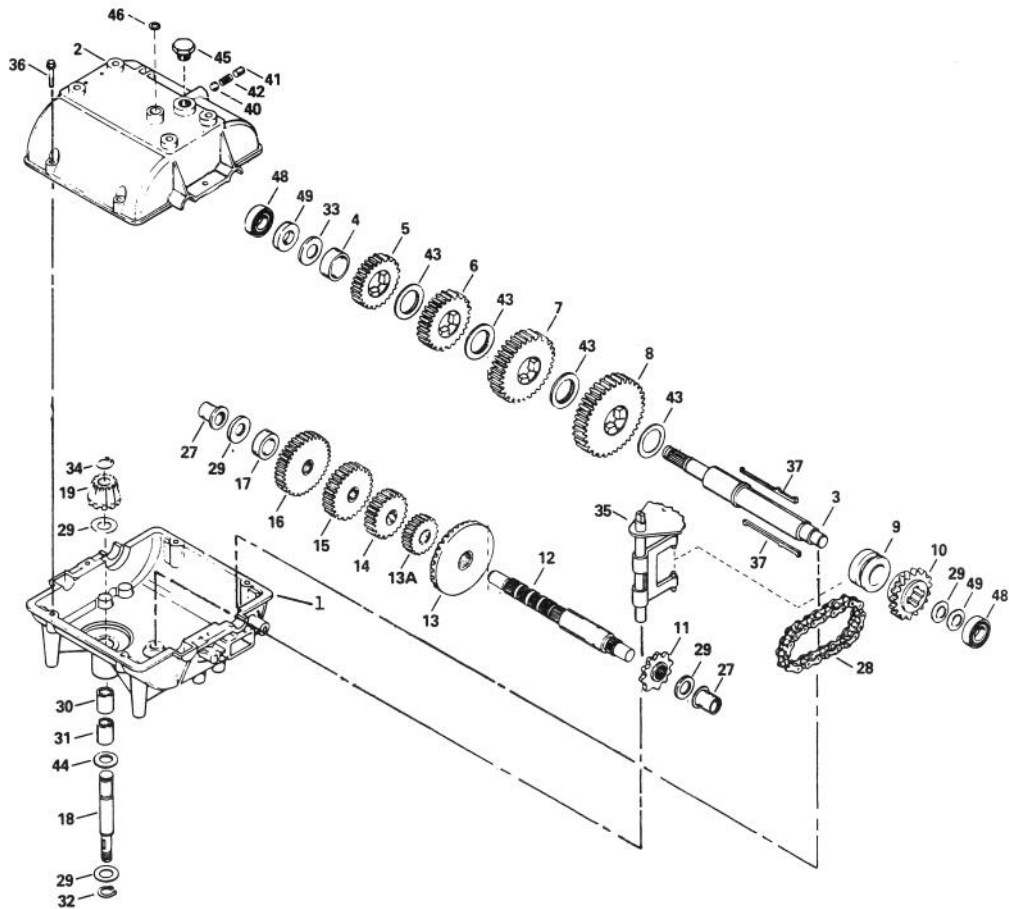

PEERLESS TRANSMISSION MODEL NO. 700-039

Ref. No.	Part No.	Description	No. Used
1	770090	Case - Transmission	1
2	772099	Cover - Transmission	1
3	776289A	Shaft - Output & Brake	1
4	786072	Spacer	1
5	778123A	Gear - Spur (25 Teeth)	1
6	778250	Gear - Spur (27 Teeth)	1
7	778124A	Gear - Spur (30 Teeth)	1
8	778125	Gear - Spur (35 Teeth)	1
9	784266	Collar - Shift	1
10	786083	Sprocket (18 Teeth)	1
11	786082	Sprocket (9 Teeth)	1
12	776134	Shaft - Counter	1
13	778154	Gear - Bevel (42Teeth)	1
13A	778136	Gear - Spur (15 Teeth)	1
14	778126A	Gear - Spur (20 Teeth)	1
15	778249	Gear - Spur (23 Teeth)	1
16	778127A	Gear - Spur (25 Teeth)	1
17	786071	Spacer	1
18	776135	Shaft - Input	1
19	778153	Bevel Pinion - Input	1
27	780105A	Bushing - Flanged	2

Ref. No.	Part No.	Description	No. Used
28	786081	Chain - Roller (No. 41 Chain 24 Links)	1
29	780072	Washer - Thrust	5
30	780086	Bearing - Needle	1
31	7800142	Bearing - Needle	1
32	792035	Ring - Retaining	1
33	780139	Washer - Thrust	1
34	788040	Ring - Retaining	1
35	784267	Rod & Fork Ass'y - Shift	1
36	792073	Screw - Flanged Hd. Thr'd Forming	6
37	792089A	Key	4
40	792077	Ball - Steel	1
41	792078	Screw - Set	1
42	792079	Spring	1
43	780108	Washer - Thrust	4
44	792001	"O"Ring	2
45	792074	Plug - Threaded	1
46	788069	Seal - Square Cut	1
48	780092	Bearing - Ball	2
49	780065	Washer - Thrust	2