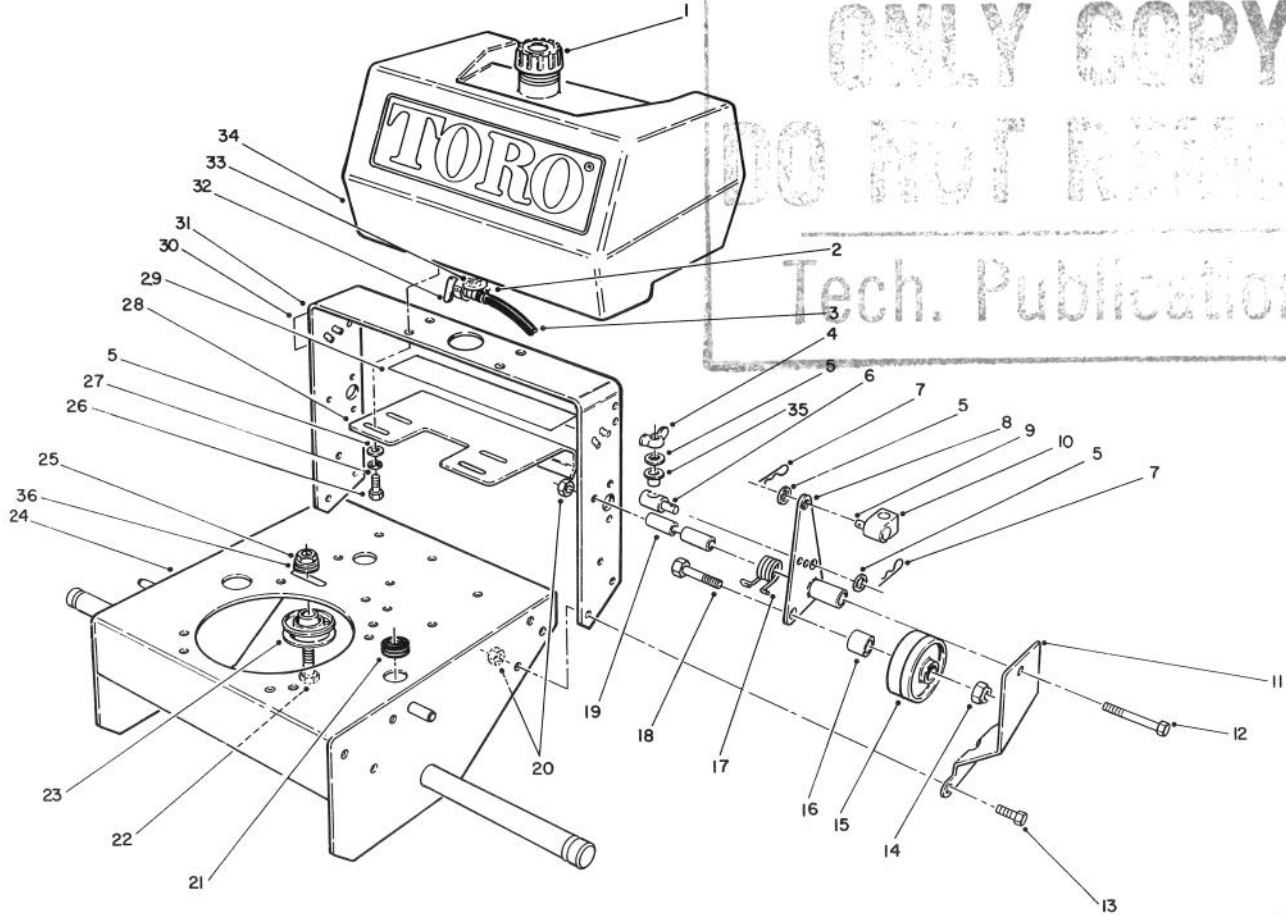

MODEL NO. 30165-20001 & UP

PARTS CATALOG

PROLINE 165 MIDSIZE
Traction Unit

C-0505

FRAME ASSEMBLY

Ref. No.	Part No.	Description	No. Used
1	55-3570	Cap - Fuel Tank	1
2	2412-98	Clamp - Fuel line	1
3	47-2982	Hose - Fuel	1
4	32103-25	Wing Nut	2
5	3256-23	Washer - Flat	10
6	68-9690	Fitting - Rod	2
7	3290-307	Pin - Cotter	4
8	74-0220	Idler - Bracket L.H.	1
*	74-0230	Idler - Bracket R.H.	2
9	283-6	Pin - Clevis	4
10	74-0521	Fitting - Rod	2
11	67-6380	Bracket - Support L.H.	1
*	67-6370	Bracket - Support R.H.	1
12	323-16	Screw - Hex Hd. Cap	2
13	323-6	Screw - Hex Hd. Cap	6

Ref. No.	Part No.	Description	No. Used
14	3296-23	Nut - Lock	2
15	51-4480	Idler - Wheel	2
16	51-4490	Spacer - Idler Wheel	2
17	51-4380	Spring - Torsion L.H.	1
*	51-4370	Spring - Torsion R.H.	1
18	51-4450	Screw - Leveler	2
19	74-0040	Spacer - Pivot Idler	4
20	3296-39	Nut - Lock	8
21	237-124	Grommet	1
22	323-9	Screw - Hex. Hd. Cap	1
23	51-4810	Pulley - Idler	1
24	74-0280	Frame	1
25	32128-21	Nut - Hex. Flange	1
26	322-4	Screw Hex. Hd. Cap	4
27	3253-4	Washer - Lock	4

*Not Illustrated

TPS

C-0505

FRAME ASSEMBLY(Continued)

Ref. No.	Part No.	Description	No. Used
28	66-7400	Plate - Control	1
29	82-7750	Decal - Ground Speed	1
30	74-0490	Decal - Fuel Shut Off	1
31	74-0360	Frame - Rear	1
32	74-0510	Valve - Fuel	1
33	237-7	"O"Ring	1

T-0080

CLUTCH ASSEMBLY NO. 54-3200

Ref. No.	Part No.	Description	No. Used	Ref. No.	Part No.	Description	No. Used
1	54-0230	Field Assembly (Incl. Ref. # 2 & 3)	1	6	44-8330	Spacer - Pulley Bearing	1
2	251-292	Bearing - Field	1	7	44-8340	Collar - Bearing	1
3	44-8310	Ring - Retaining	2	8	251-291	Bearing - Pulley	1
4	44-8360	Field Coil, Rotor & Bearing Assembly (Incl. Ref. # 1)	1	9	3296-5	Nut - Lock	3
5	55-7410	Armature & Pulley Assembly (Incl. Ref. # 3, 6, 7, & 8)	1	10	44-8320	Spring	3