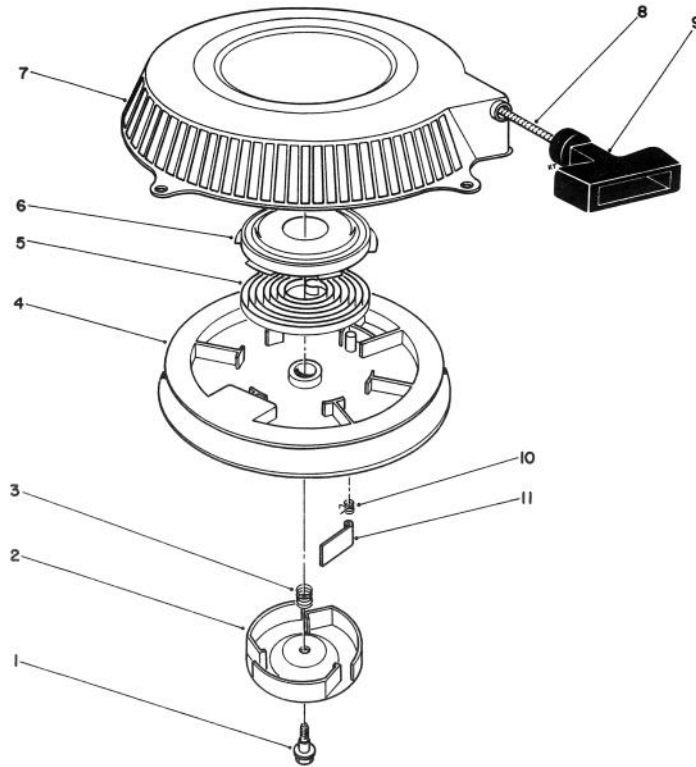

T-0513

RECOIL ASSEMBLY

Ref. No.	Part No.	Description	No. Used	Ref. No.	Part No.	Description	No. Used
1	314501-3447A	Bolt	1	7	32099-2059YK	Case	1
2	14020-2054	Retainer	1	8	59106-2060	Rope	1
3	92081-2268	Spring	1	9	46075-2059	Grip	1
4	59101-2054	Reel	1	10	314401-3444A	Spring - Return	3
5	92081-2267	Spring	1	11	13165-2057	Pawl	3
6	32099-2060	Case	1	*	49088-2212-YK	Recoil Starter Ass'y	1

*Not Illustrated