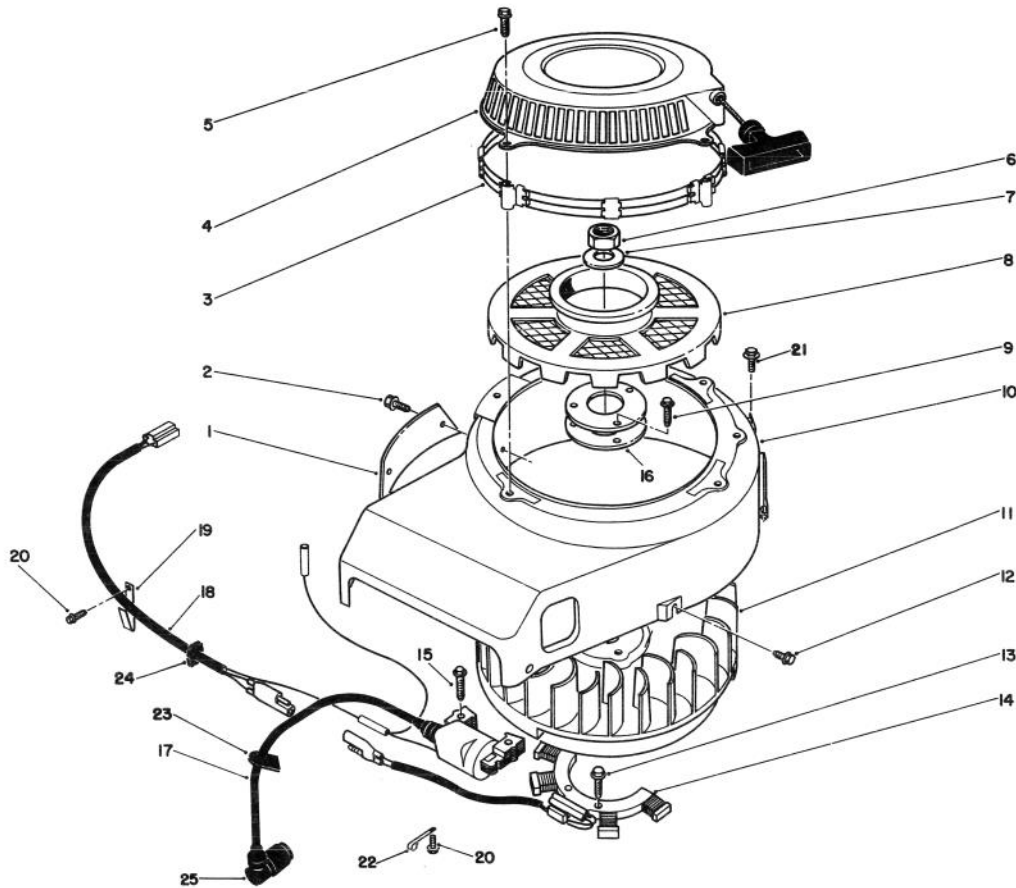

T-0512

RECOIL & FLYWHEEL ASSEMBLY

Ref. No.	Part No.	Description	No. Used
1	14024-2038-9H	Cover	1
2	234B0408	Screw	2
3	55020-2054	Guard	1
4	49088-2212-YK	Recoil Starter Ass'y	1
5	130B0635	Bolt	4
6	314G1800	Nut	1
7	92022-2178	Washer	1
8	49080-22123YK	Pulley	1
9	130G0812	Bolt	3
10	59066-2310-9H	Housing - Fan	1
11	21194-2001	Flywheel	1
12	130B0610	Bolt	2
13	244B0620	Screw	2

Ref. No.	Part No.	Description	No. Used
14	59031-2065	Coil	1
15	130B0525	Bolt	2
16	92025-2161	Shim	A/R
17	21121-2008	Coil	1
18	26001-2113	Wire Harness	1
19	313646-8161-00	Clamp	1
20	130G0610	Screw	2
21	130G0614	Bolt	2
22	92037-2158	Clamp	1
23	92071-2100	Grommet	1
24	92071-2099	Grommet	1
25	21130-2060	Cap Spark Plug	1
*	26011-2119	Wire Lead	1

*Not Illustrated