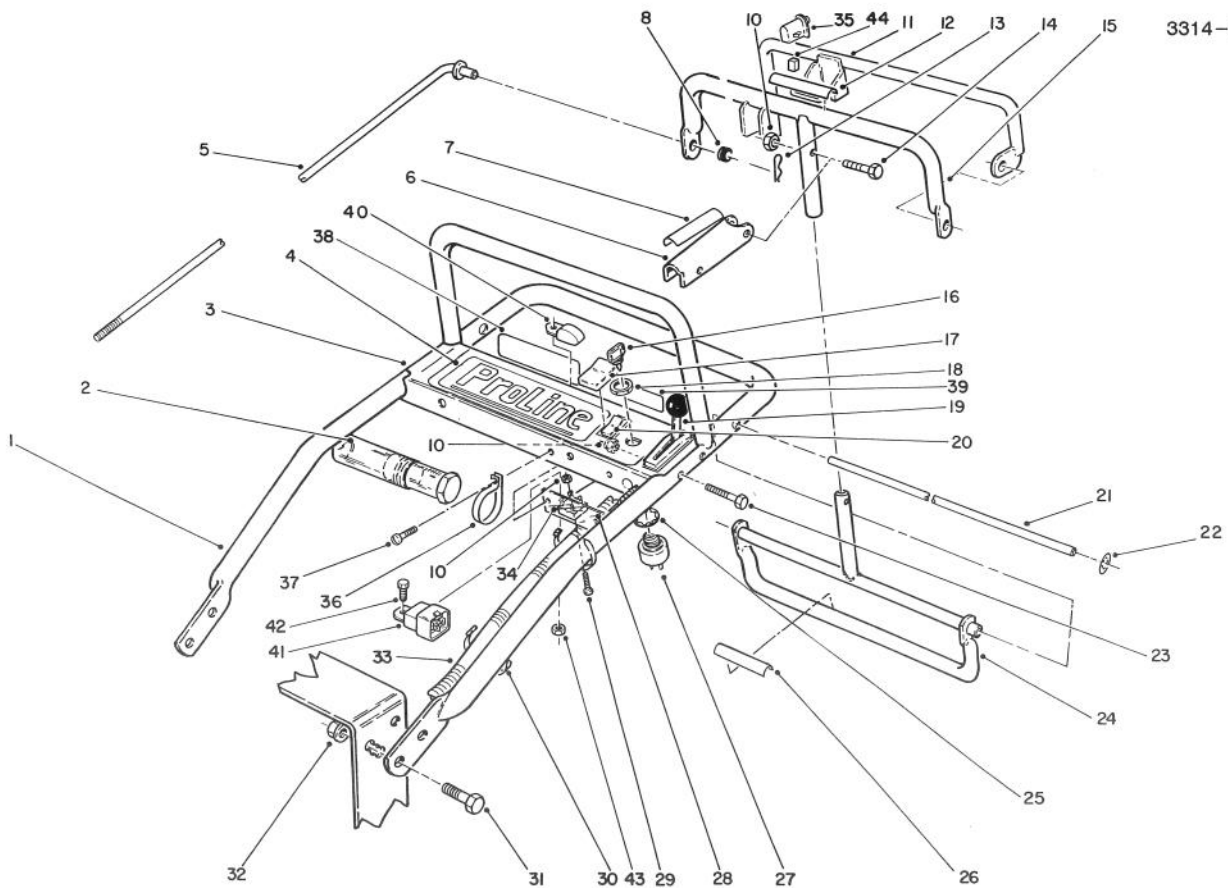

C-0506

HANDLE ASSEMBLY

Ref. No.	Part No.	Description	No. Used	Ref. No.	Part No.	Description	No. Used
1	67-6440	Handle - Upper	1	24	74-0380	Control - Pivot	1
2	74-0720	Tube - Manual	1	25	3254-5	Washer - Lock	1
3	82-2140	Panel - Control	1	26	82-2280	Decal - Reverse Handle	1
4	82-7730	Decal - Proline	1	27	29-5560	Switch - Off/On (Incl. Ref. #16, 18, & 25)	1
5	82-7631	Rod - Control	2	28	57-5811	Panel - Bottom	1
6	51-4850	Lever - Parking Brake	1	29	32105-13	Screw - Machine	1
7	52-2010	Decal - Parking Brake	1	30	3290-378	Cable Tie	2
8	237-141	Grommet - Rubber	2	31	3234-11	Screw - Hex Hd. Cap	4
10	3296-2	Nut - Lock	6	32	32128-21	Nut - Hex. Flange	4
11	82-7680	Bail Assembly	1	33		Wire Harness (Ref.)	1
12	82-2290	Decal - Control Bar	1	34	37-7600	Bridge - Rectifier	1
13	3290-307	Pin - Cotter	2	35	82-2190	Switch - Bail	1
14	32105-1	Screw - Hex. Hd. Machine	1	36	2412-120	R-Clamp	2
15	82-7690	Bar - Control	1	37	32104-76	Screw - Self Tapping	4
16	63-8360	Key	2	38	65-3090	Decal - Instruction	1
17	82-3820	Boot - Switch	1	39	71-1280	Decal - Danger	1
18	218-461	Nut	1	40	86-7910	Module	1
19	74-0740	Control - Throttle	1	41	63-7590	Relay	1
20	82-2300	Switch - Clutch	1	42	321-2	Screw - Hex Hd. Cap	2
21	74-0470	Rod - Pivot	1	43	3296-42	Nut - Hex	2
22	32151-80	Ring - Push On	2	44	218-595	Connector - Body	1
23	32105-14	Screw - Hex. Hd. Machine	4