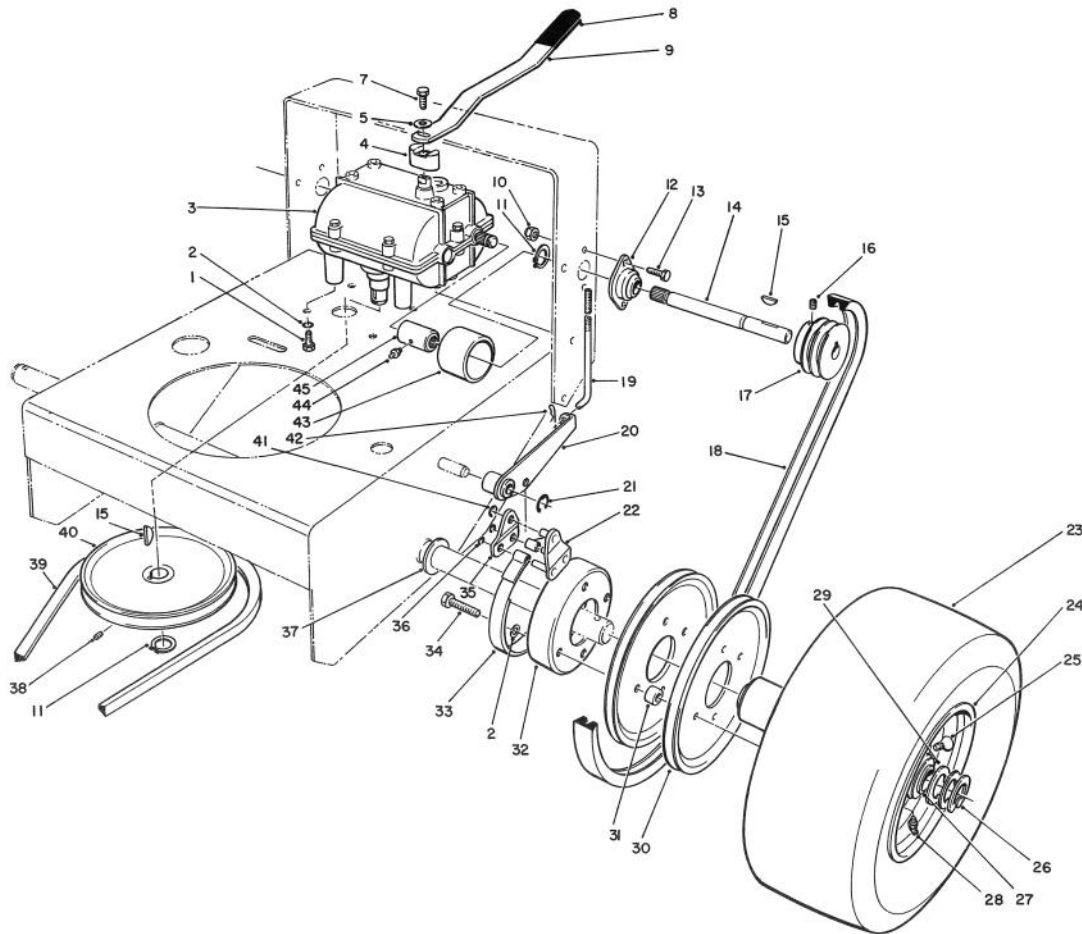

*Not Illustrated

TPS

C-0505

FRAME ASSEMBLY(Continued)

Ref. No.	Part No.	Description	No. Used
28	66-7400	Plate - Control	1
29	82-7750	Decal - Ground Speed	1
30	74-0490	Decal - Fuel Shut Off	1
31	74-0360	Frame - Rear	1
32	74-0510	Valve - Fuel	1
33	237-7	"O"Ring	1

Ref. No.	Part No.	Description	No. Used
3	54-2750	V-Belt - Deck Drive	1
4	54-3200	Clutch Brake Assembly	1
5	74-0050	Sheave - Lower Half	1
6	74-0060	Sheave - Upper Half	1
7	5-1336	Key	1
8	51-4540	Retainer - Clutch	1
9		Engine - Kawasaki Model FB460V Type DS08	1
10	56-6360	Fuel - Filter	1
11	2412-98	Clamp - Fuel Line	4

Ref. No.	Part No.	Description	No. Used
12	47-2982	Hose - Gas	1
13	57-6390	Nut	2
14	3255-8	Washer - External Tooth	1
15	57-6370	Screw - Hex. Hd. Cap	1
16	3256-23	Washer - Flat	3
17	3253-4	Washer - Lock	3
18	57-6380	Screw - Hex. Hd. Cap	3
19	57-6360	Screw - Hex. Hd. Cap	1
20	3253-22	Washer - Lock	1
21	44-8160	Washer - Clutch	1

T-0080

CLUTCH ASSEMBLY NO. 54-3200

Ref. No.	Part No.	Description	No. Used	Ref. No.	Part No.	Description	No. Used
1	54-0230	Field Assembly (Incl. Ref. # 2 & 3)	1	6	44-8330	Spacer - Pulley Bearing	1
2	251-292	Bearing - Field	1	7	44-8340	Collar - Bearing	1
3	44-8310	Ring - Retaining	2	8	251-291	Bearing - Pulley	1
4	44-8360	Field Coil, Rotor & Bearing Assembly (Incl. Ref. # 1)	1	9	3296-5	Nut - Lock	3
5	55-7410	Armature & Pulley Assembly (Incl. Ref. # 3, 6, 7, & 8)	1	10	44-8320	Spring	3