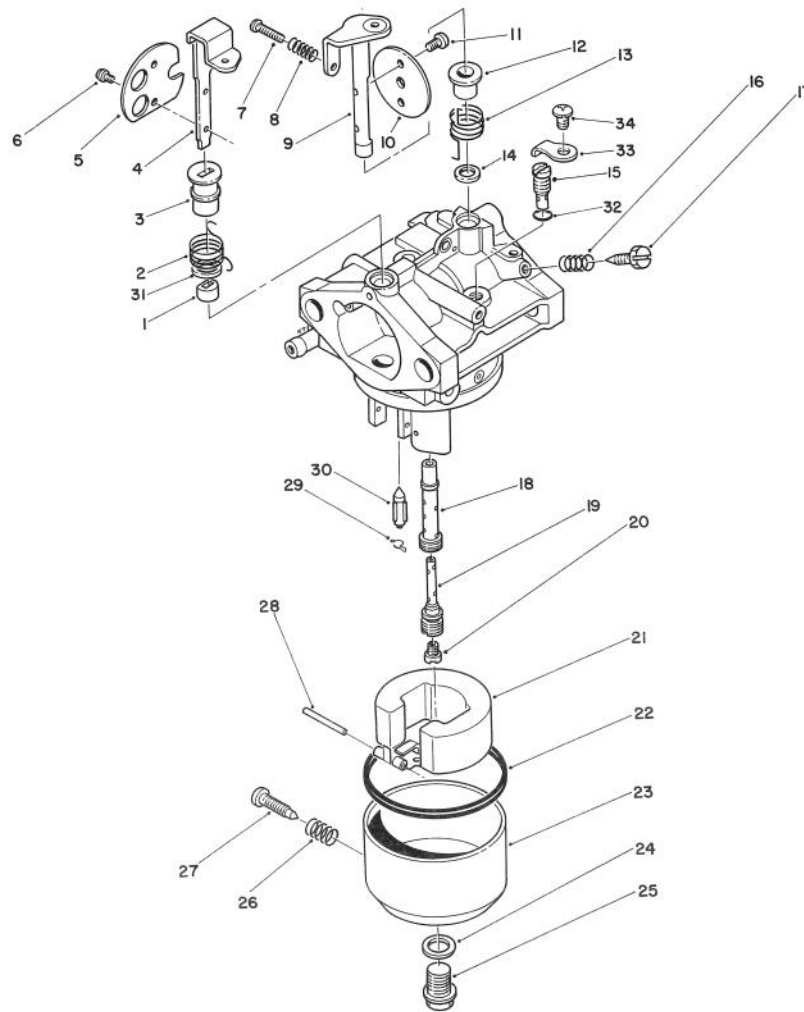

T-0515

CARBURETOR ASSEMBLY

Ref. No.	Part No.	Description	No. Used	Ref. No.	Part No.	Description	No. Used
1	314598-6138A	Ring	1	19	49123-2058	Pipe - Bleed	1
2	92144-2160	Spring	1	20	92063-2010	Jet	1
3	92143-2142	Ring	1	21	16031-2066	Float	1
4	16041-2010	Shaft - Choke	1	22	313650-6128-00	Gasket	1
5	16126-2105	Valve - Choke	1	23	16020-2094	Chamber - Float	1
6	314572-6137A	Screw	2	24	318190-6159-00	Washer	1
7	92009-2079	Screw	1	25	3114486-6143A	Bolt	1
8	313650-6108-00	Spring	1	26	313122-6116-00	Spring	1
9	16041-2009	Shaft - Throttle	1	27	315470-6133A	Screw	1
10	16025-2114	Valve - Throttle	1	28	314499-6127A	Pin - Float	1
11	316550-6137A	Screw	2	29	315721-6134A	Clip	1
12	92027-2025	Ring	1	30	16030-2021	Valve - Needle	1
13	92081-2977	Spring	1	31	92093-2069	Seal	1
14	316626-6206A	Seal	1	32	16038-024	"O"Ring	1
15	92064-2062	Jet	1	33	13183-2252	Plate	1
16	312750-6116-00	Spring	1	34	92009-2244	Screw	1
17	16014-2055	Screw	1	*	15001-2721	Carburetor Assembly	1
18	49121-2077	Nozzle	1				

*Not Illustrated