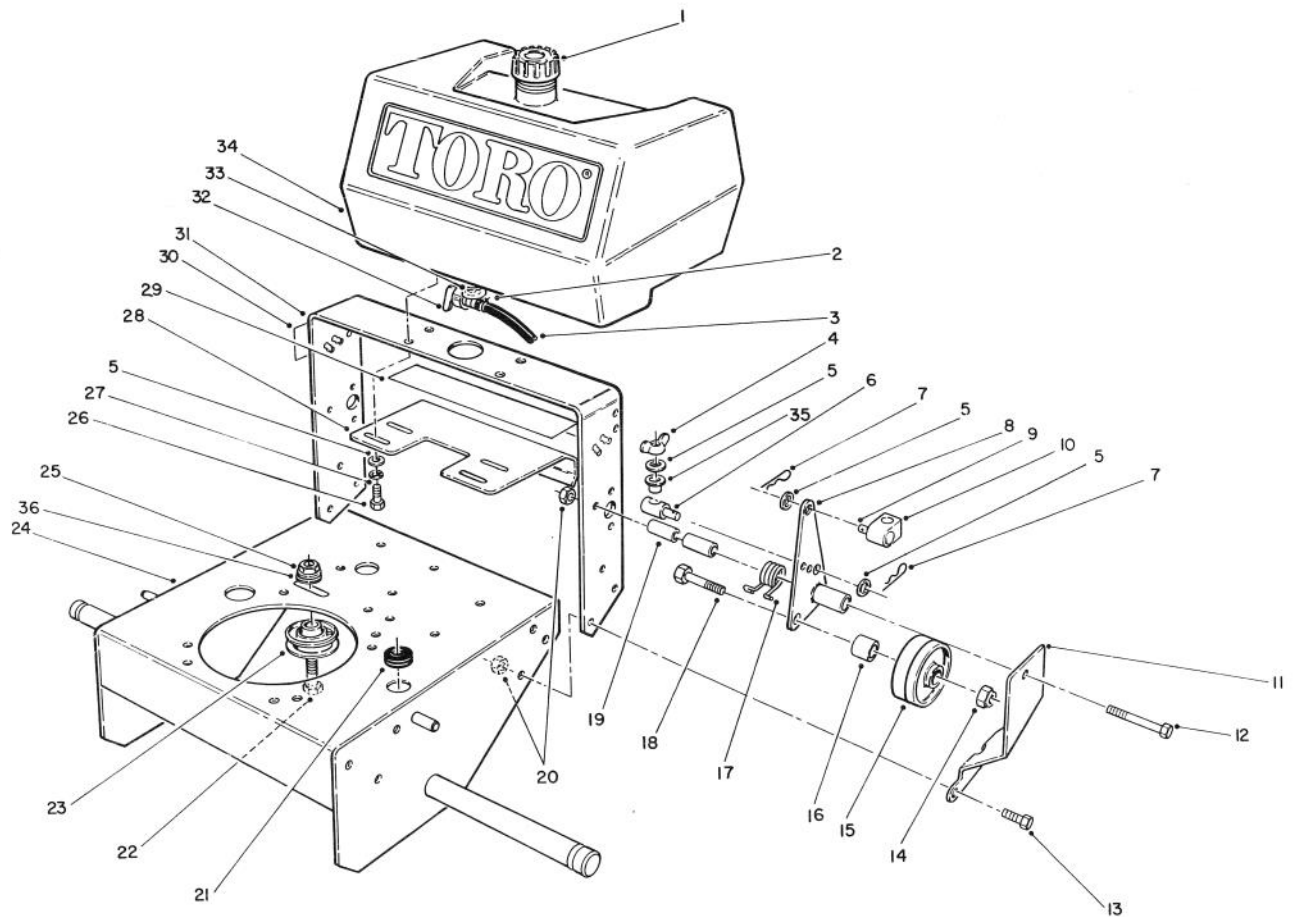

MODEL NO. 30165-20001 & UP

PARTS CATALOG

PROLINE 165 MIDSIZE
Traction Unit

C-0505

FRAME ASSEMBLY

Ref. No.	Part No.	Description	No. Used
1	55-3570	Cap - Fuel Tank	1
2	2412-98	Clamp - Fuel line	1
3	47-2982	Hose - Fuel	1
4	32103-25	Wing Nut	2
5	3256-23	Washer - Flat	10
6	68-9690	Fitting - Rod	2
7	3290-307	Pin - Cotter	4
8	74-0220	Idler - Bracket L.H.	1
*	74-0230	Idler - Bracket R.H.	2
9	283-6	Pin - Clevis	4
10	74-0521	Fitting - Rod	2
11	67-6380	Bracket - Support L.H.	1
*	67-6370	Bracket - Support R.H.	1
12	323-16	Screw - Hex Hd. Cap	2
13	323-6	Screw - Hex Hd. Cap	6

Ref. No.	Part No.	Description	No. Used
14	3296-23	Nut - Lock	2
15	51-4480	Idler - Wheel	2
16	51-4490	Spacer - Idler Wheel	2
17	51-4380	Spring - Torsion L.H.	1
*	51-4370	Spring - Torsion R.H.	1
18	51-4450	Screw - Leveler	2
19	74-0040	Spacer - Pivot Idler	4
20	3296-39	Nut - Lock	8
21	237-124	Grommet	1
22	323-9	Screw - Hex. Hd. Cap	1
23	51-4810	Pulley - Idler	1
24	74-0280	Frame	1
25	32128-21	Nut - Hex. Flange	1
26	322-4	Screw Hex. Hd. Cap	4
27	3253-4	Washer - Lock	4

*Not Illustrated

TPS

C-0505

FRAME ASSEMBLY(Continued)

Ref. No.	Part No.	Description	No. Used
28	66-7400	Plate - Control	1
29	82-7750	Decal - Ground Speed	1
30	74-0490	Decal - Fuel Shut Off	1
31	74-0360	Frame - Rear	1
32	74-0510	Valve - Fuel	1
33	237-7	"O"Ring	1

T-0080

CLUTCH ASSEMBLY NO. 54-3200

Ref. No.	Part No.	Description	No. Used	Ref. No.	Part No.	Description	No. Used
1	54-0230	Field Assembly (Incl. Ref. # 2 & 3)	1	6	44-8330	Spacer - Pulley Bearing	1
2	251-292	Bearing - Field	1	7	44-8340	Collar - Bearing	1
3	44-8310	Ring - Retaining	2	8	251-291	Bearing - Pulley	1
4	44-8360	Field Coil, Rotor & Bearing Assembly (Incl. Ref. # 1)	1	9	3296-5	Nut - Lock	3
5	55-7410	Armature & Pulley Assembly (Incl. Ref. # 3, 6, 7, & 8)	1	10	44-8320	Spring	3