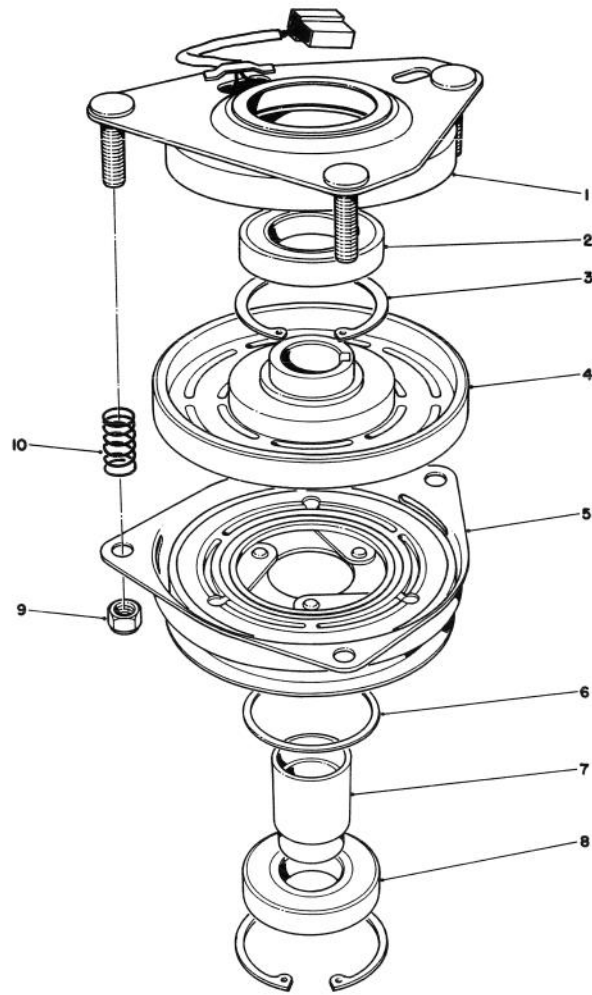

*Not Illustrated

TPS

C-0505

FRAME ASSEMBLY(Continued)

Ref. No.	Part No.	Description	No. Used
28	66-7400	Plate - Control	1
29	82-7750	Decal - Ground Speed	1
30	74-0490	Decal - Fuel Shut Off	1
31	74-0360	Frame - Rear	1
32	74-0510	Valve - Fuel	1
33	237-7	"O"Ring	1

Ref. No.	Part No.	Description	No. Used
34	82-8440	Tank - Fuel	1
35	52 2890	Bushing	2
36	3256-24	Washer	1
37	82-2370	Decal - Fuel Tank	1
*	71-3040	Replacement Axle Kit	1

* Not Illustrated

T-0506

ENGINE & CLUTCH ASSEMBLY

Ref. No.	Part No.	Description	No. Used
12	47-2982	Hose - Gas	1
13	57-6390	Nut	2
14	3255-8	Washer - External Tooth	1
15	57-6370	Screw - Hex. Hd. Cap	1
16	3256-23	Washer - Flat	3
17	3253-4	Washer - Lock	3
18	57-6380	Screw - Hex. Hd. Cap	3
19	57-6360	Screw - Hex. Hd. Cap	1
20	3253-22	Washer - Lock	1
21	44-8160	Washer - Clutch	1

T-0080

CLUTCH ASSEMBLY NO. 54-3200

Ref. No.	Part No.	Description	No. Used	Ref. No.	Part No.	Description	No. Used
1	54-0230	Field Assembly (Incl. Ref. # 2 & 3)	1	6	44-8330	Spacer - Pulley Bearing	1
2	251-292	Bearing - Field	1	7	44-8340	Collar - Bearing	1
3	44-8310	Ring - Retaining	2	8	251-291	Bearing - Pulley	1
4	44-8360	Field Coil, Rotor & Bearing Assembly (Incl. Ref. # 1)	1	9	3296-5	Nut - Lock	3
5	55-7410	Armature & Pulley Assembly (Incl. Ref. # 3, 6, 7, & 8)	1	10	44-8320	Spring	3