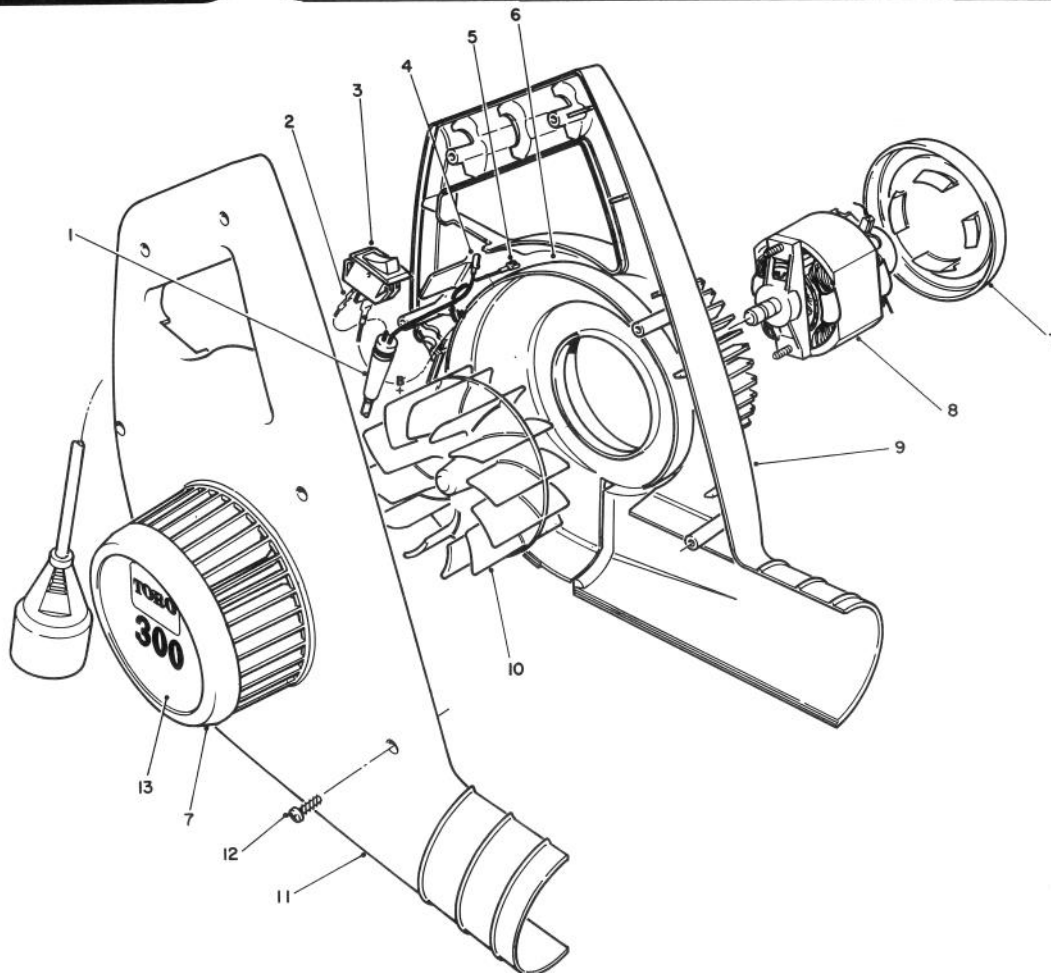

TORO[®]

MODEL NO. 51580-2000001 & UP

**PARTS
CATALOG****300 CLEAN SWEEP™**
Blower

C-0611

BLOWER HOUSING & MOTOR ASSEMBLY

Ref. No.	Part No.	Description	No. Used	Ref. No.	Part No.	Description	No. Used
1	73-2510	Cord - Power Supply	1	7	73-2410	Cover - Intake	2
2	64-8690	Terminal - Female	1	8	73-2450	Motor - 120 Volt	1
3	64-5581	Switch	1	9	73-2390	Housing - L.H.	1
4	73-4770	Coupler - Quick Disconnect Male	1	10	73-2431	Impeller	1
5	73-4780	Coupler - Female Quick Disconnect	1	11	73-2400	Housing - R.H.	1
6	73-2422	Cover - Motor	1	12	32104-121	Screw - Thread Forming	6
				13	73-5970	Decal - 300	1

BLOWER TUBE

C-0601

Ref. No.	Part No.	Description	No. Used
1	73-2440	Tube	1

Ref. No.	Part No.	Description	No. Used