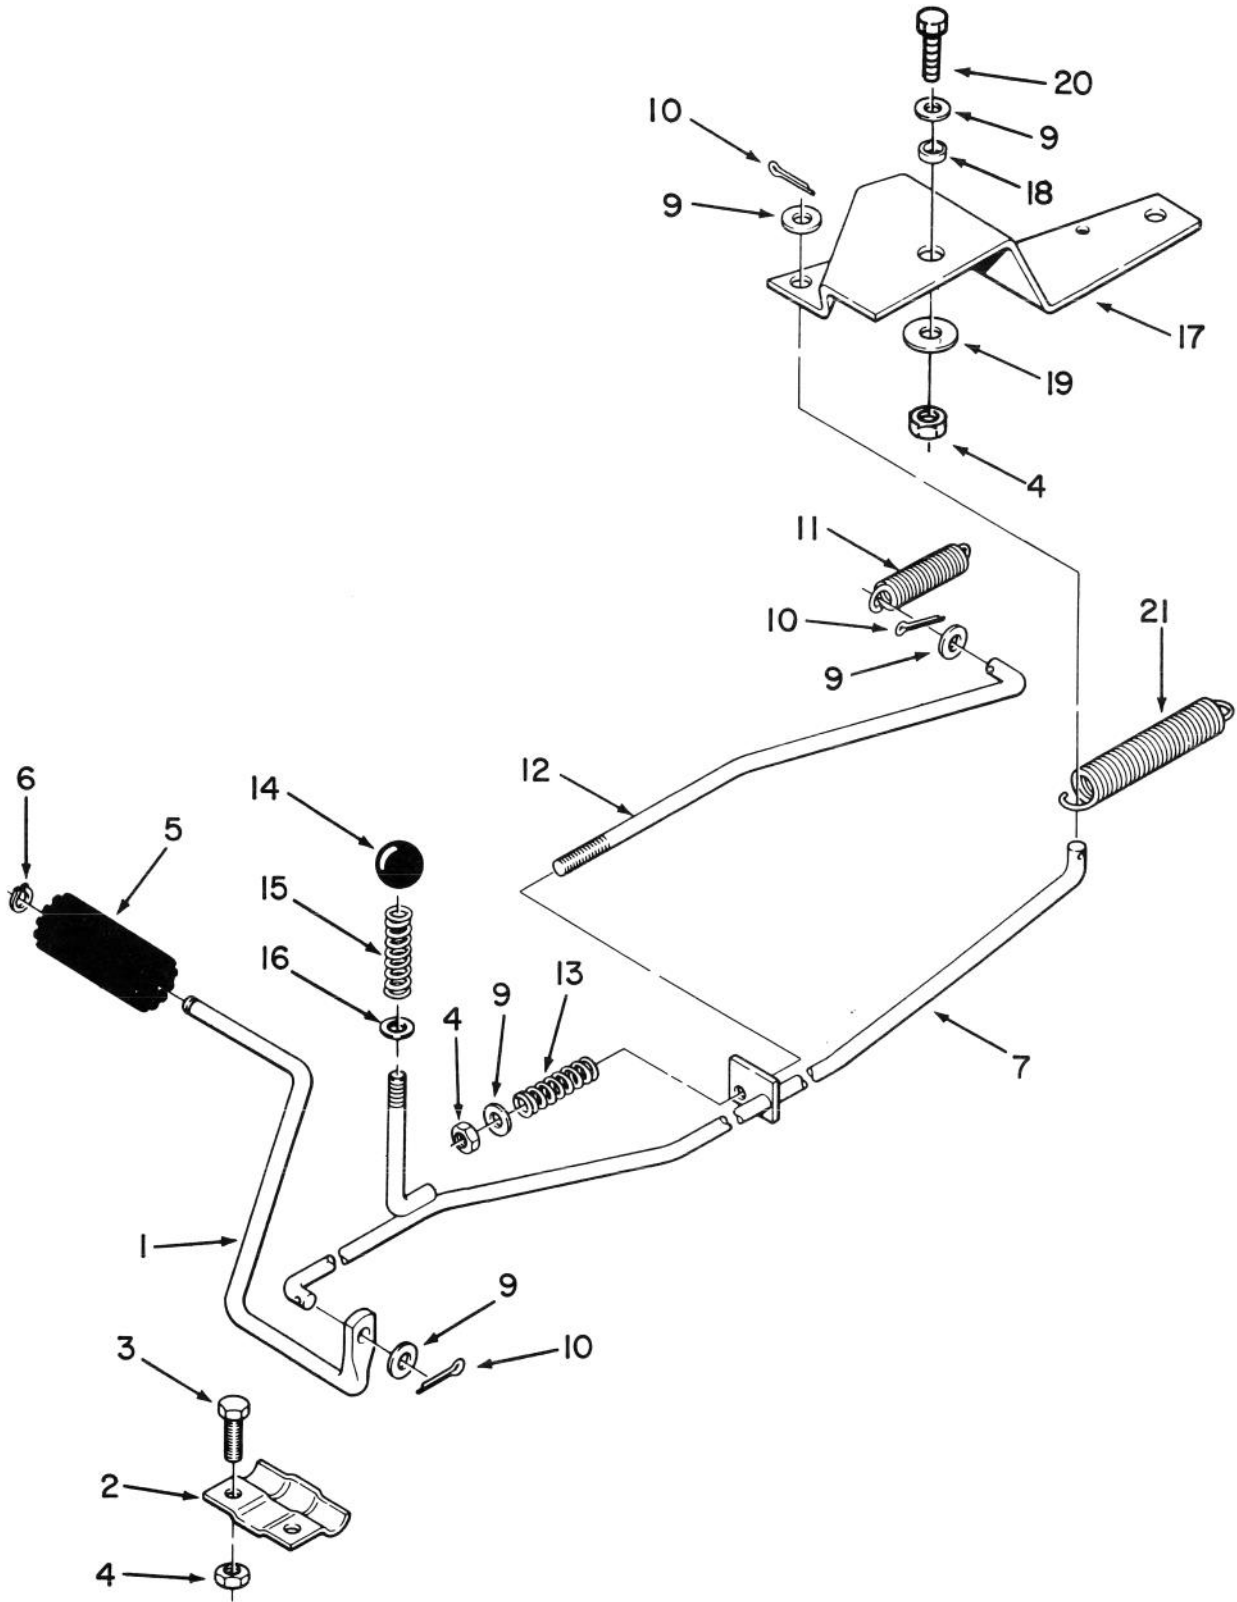

CLUTCH & BRAKE LINKAGE ASSEMBLY

CLUTCH & BRAKE LINKAGE ASSEMBLY

Ref. No.	Part No.	Description	No. Used
1	110340	Rod - Clutch/Brake Pedal	1
2	108861	Bracket - Pedal Support	1
3	323-4	Bolt	2
4	3296-39	Nut	4
5	108854	Pad - Clutch/Brake Pedal	1
6	32151-11	Ring - Grip	1
7	111715	Rod - Clutch	1
9	3256-24	Washer	5
10	3272-6	Pin - Cotter	3
11	103628	Spring - Extension	1

Ref. No.	Part No.	Description	No. Used
12	110911	Rod - Brake	1
13	109832	Spring - Brake	1
14	111070	Knob - Round	1
15	104841	Spring	1
16	107675	Washer - Nylon	1
17	110363	Lever - Clutch Traction	1
18	111108	Spacer	2
19	2844	Washer - Special	1
20	323-7	Bolt	1
21	111159	Spring - Extension	1