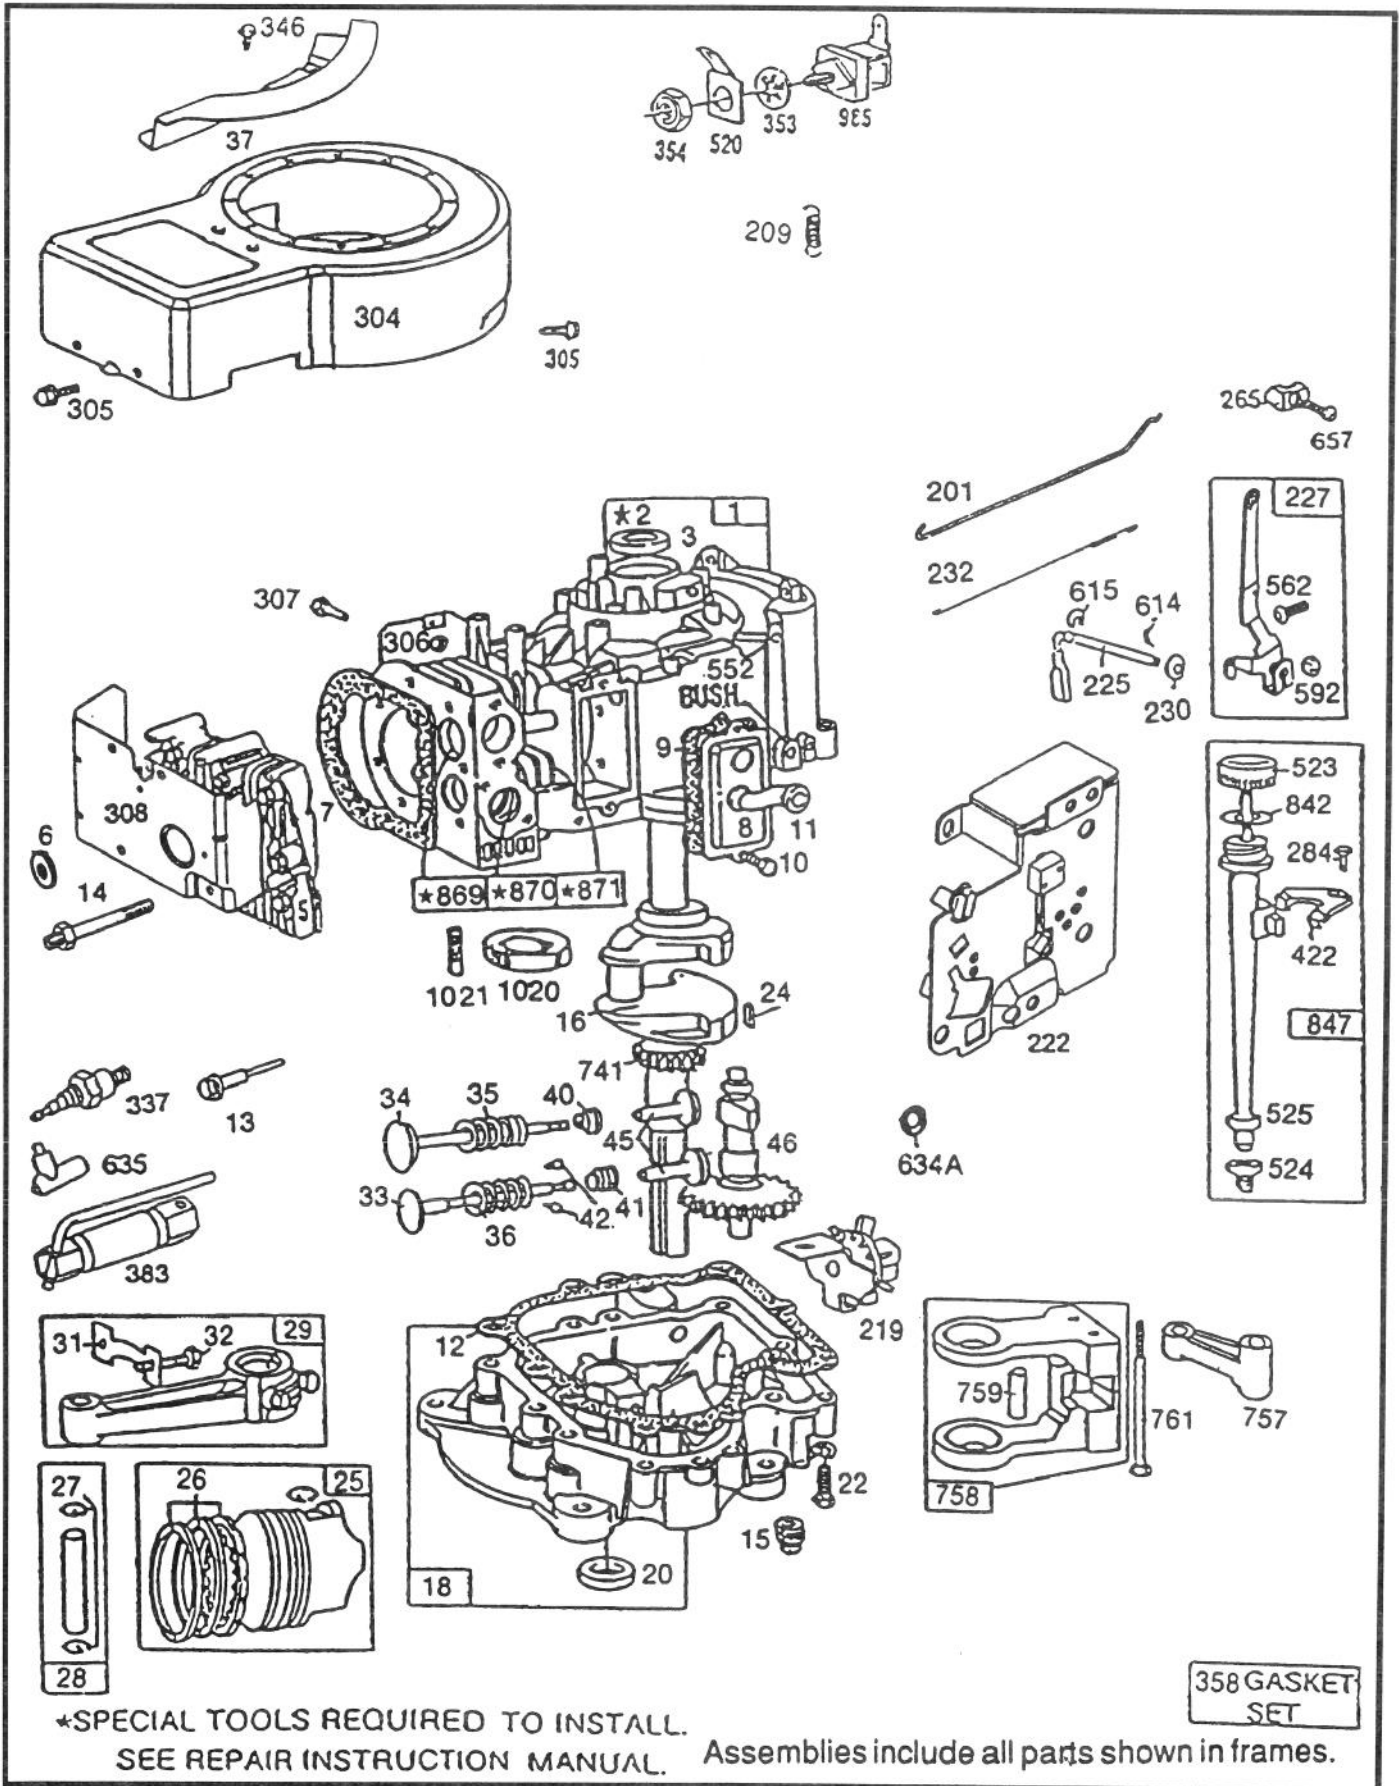

ENGINE BRIGGS & STRATTON MODEL 2867707-0118-01

BRIGGS & STRATTON MODEL 2867707-0118-01

Ref. No.	Part No.	Description	No. Used	Ref. No.	Part No.	Description	No. Used
1	490450	Cylinder Assembly		40	221596	Retainer-Intake Valve	
2	399265	Bearing-Cylinder Note: Requires Special Tools For Installation.		41	292260	Rotocoil-Ex. Valve	
*3	391086	Seal-Oil		42	93630	Retainer-Exhaust Valve Rotocoil (2)	
5	494240	Head-Cylinder		45	262248	Tappet-Valve	
6	22963	Washer - Flat		46	212897	Gear-Cam	
*7	271866	Gasket-Cylinder Head		201	262767	Link - Governor	
8	391406	Breather Assembly		219	490815	Oil Slinger, Governor Gear and Bracket Assembly	
*9	27803	Gasket-Valve Cover		222	494041	Plate - Governor	
10	94621	Screw-Sem		225	231058	Crank-Governor	
11	280100	Tube-Breather		227	493935	Lever Assy.-Governor	
*12	271916	Gasket-Crankcase Cover (1/64" Thick)		230	222450	Washer-Governor Crank	
*	271997	Gasket-Crankcase Cover (.005" Thick)		232	262785	Plate - Governor	
*	271996	Gasket-Crankcase Cover (.009" Thick)		265	262785	Spring - Governor Link	
13	93722	Screw-Cylinder Head Note: 93781 Stud-Cyl. Hd. 22963 Washer		284	946920	Screw-Clamp Mtg.	
14	93781	Stud		304	494269	Housing - Blower	
15	94239	Plug-Oil Drain		305	94619	Screw - Blower Housing	
16	490466	Crankshaft Note: Order 94196 for Timing Gear Key.		306	224545	Shield - Cylinder	
18	494238	Base-Engine		307	94623	Screw-Cylinder Shield Mtg.	
*20	291675	Seal-Oil		308	491490	Cover-Cylinder Head	
22	94624	Screw-Base Mtg.		337	802592	Plug-Spark	
24	222698	Key-Flywheel		346	93705	Screw - Hex. Hd.	
25	394661	Piston Assy. (Standard)		353	92791	Washer - Lock	
	394662	Piston Assembly (.010" O.S.)		354	90576	Nut - Lock	
	394663	Piston Assembly (.020" O.S.)		358	9494241	Gasket Set	
	394664	Piston Assembly (.030" O.S.)		383	89838	Wrench-Spark Plug	
		PISTON RING SETS: Note: For Chrome Ring Set (Standard Size) Order No. 392331.		422	223390	Clamp-Oil Filler Tube	
26	391780	Ring Set-Piston (Std.)		520	93722	Terminal - Spade	
	391781	Ring Set-Piston (.010" O.S.)		523	490327	Cap and Dipstick-Oil Filler	
	391782	Ring Set-Piston (.020" O.S.)		*524	68838	Seal-Filler Tube	
	391783	Ring Set-Piston (.030" O.S.)		525	280741	Tube-Oil Filler	
27	260924	Lock-Piston Pin		552	231597	Bushing-Governor Crank	
28	299691	Pin Assy.-Piston-Standard		562	92613	Bolt-Governor Lever	
	391286	Pin Assembly-Piston (.005" O.S.)		592	231082	Nut-Hex.	
29	490348	Rod Assy.- Conn. Note: For Connecting Rod With .020" Undersize Crankpin Bore- Order No. 490469.		614	93306	Cotter-Pin	
31	222299	Lock-Connecting Rod		615	93307	Retainer-E-Ring	
32	92909	Screw-Conn. Rod		*634A	491323	Seal-Oil	
33	262246	Valve-Exhaust		635	66538	Elbow-Spark Plug	
34	262247	Valve-Intake		657	93496	Screw	
35	65906	Spring-Intake Valve		741	262135	Gear-Timing	
36	26828	Spring-Exhaust Valve		757	212359	Link-Counterweight	
37	232752	Guard - Flywheel		758	399891	Counterweight Assembly	
				759	298909	Pin-Counterweight	
				761	93875	Screw-Counterweight	
				*842	270920	Seal-Oil Filler Cap	
				847	490474	Fill Group-Oil	
				869	261463	Seat-Intake Valve (Std.)	
				870	210940	Seat-Exhaust Valve (Std.)	
				871	261961	Guide-Exhaust Valve Note: 231218 Guide-Intake Valve (Brass) See Repair Manual	
				985	398525	Insulator	
				1020	261243	Eccentric	
				1021	94160	Pin-Eccentric	

* Included in Gasket Set-Part No. 393411.