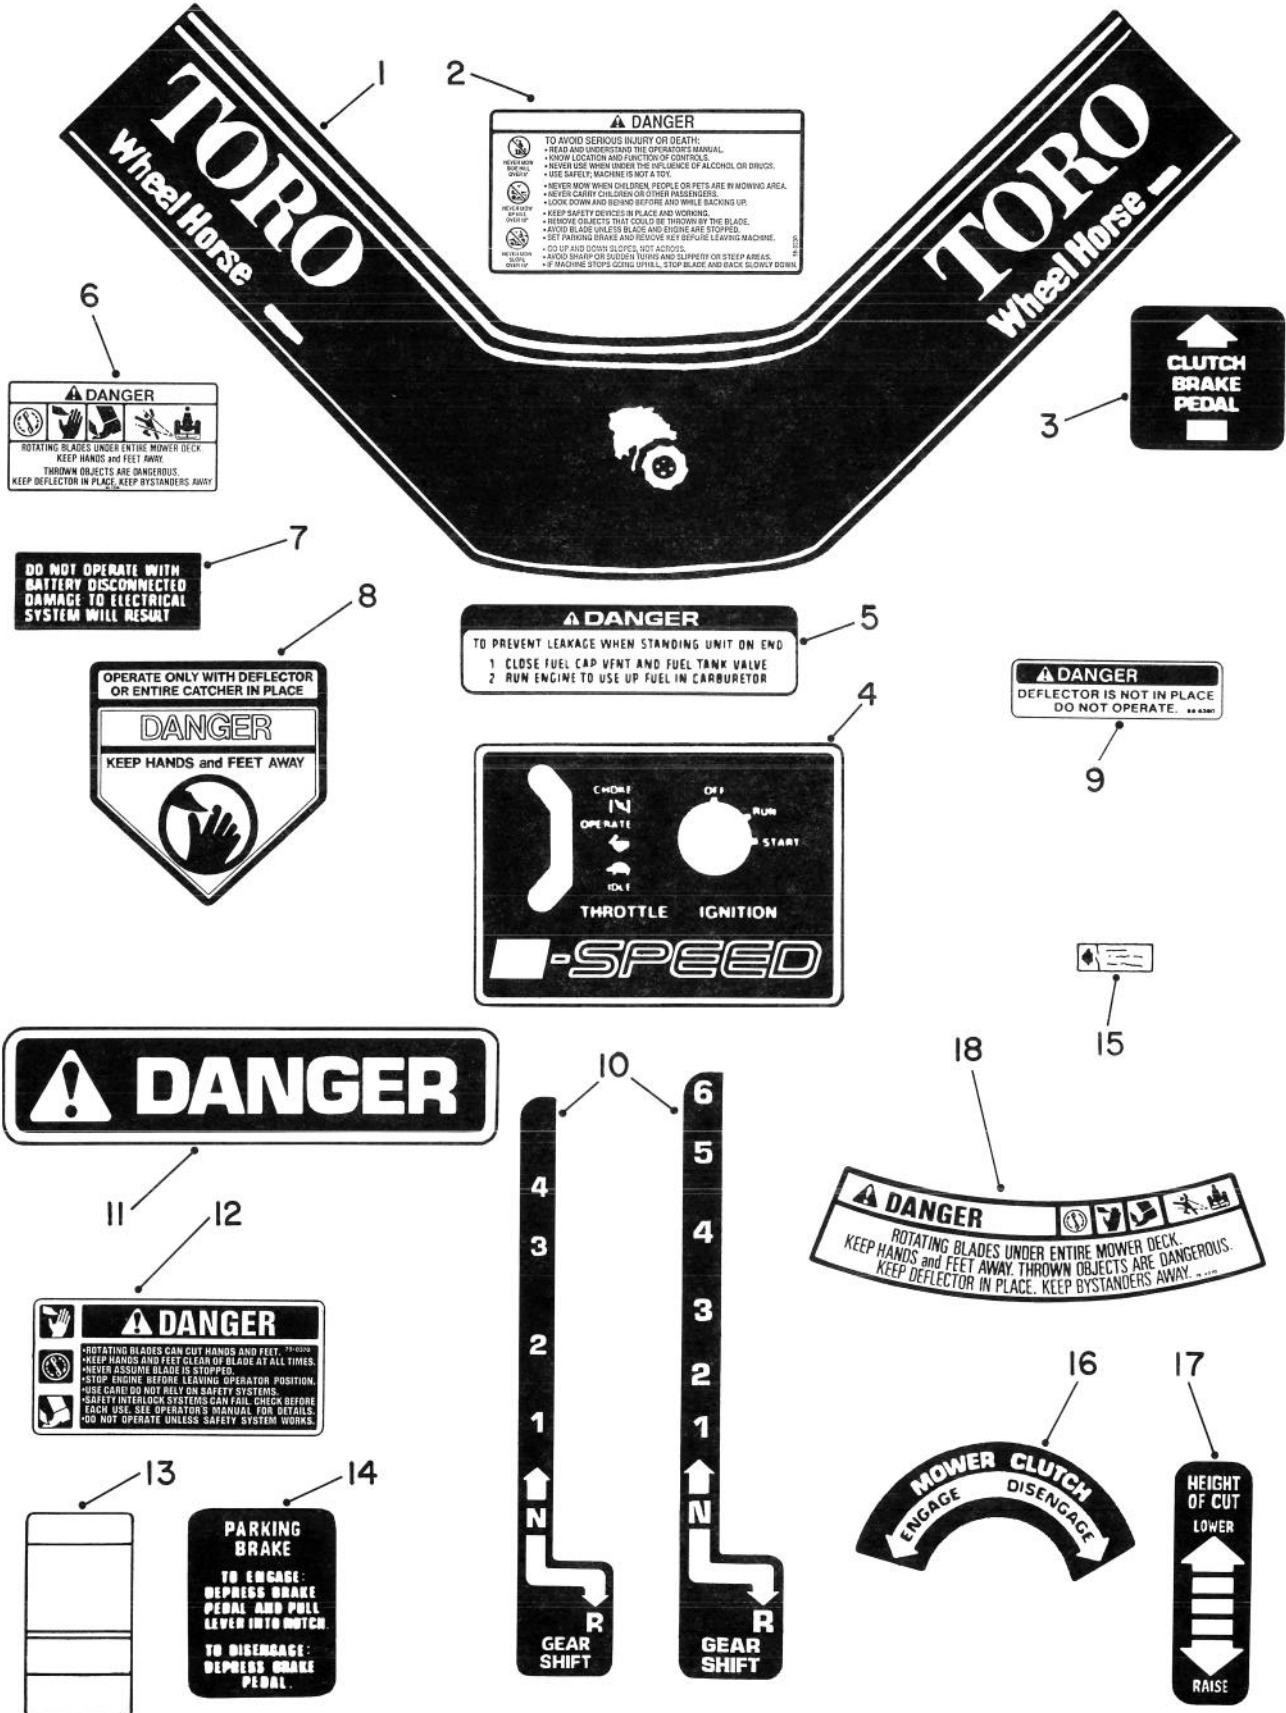

DECALS & MISCELLANEOUS

DECALS & MISCELLANEOUS

Ref. No.	Part No.	Description	No. Used	Ref. No.	Part No.	Description	No. Used
1	117519	Decal - Shroud 110-4	1	10	78-6430	Decal - Shift 4-Speed	1
	117520	Decal - Shroud 112-6	1		112180	Decal - Shift 6-Speed	1
2	88-0030	Decal - Operating Danger	1	11	110422	Decal - Danger	1
3	111632	Decal - Clutch Brake Pedal	1	12	79-0370	Decal - Danger Mower	1
4	117023	Decal - Control 110-4	1	13	115398	Decal - Maintenance	1
	117024	Decal - Control 112-6	1	14	111327	Decal - Parking Brake	1
5	113913	Decal - Fuel Tank Danger	1	15	113180	Decal - PTO Adjustment	1
6	66-1340	Decal - Danger	1	16	111635	Decal - PTO	1
7	111926	Decal - Electrical System	1	17	111655	Decal - Mower Height Adjustment	1
8	54-9220	Decal - Danger	1				1
9	66-6380	Decal - Danger	1	18	76-4070	Decal - Danger	1