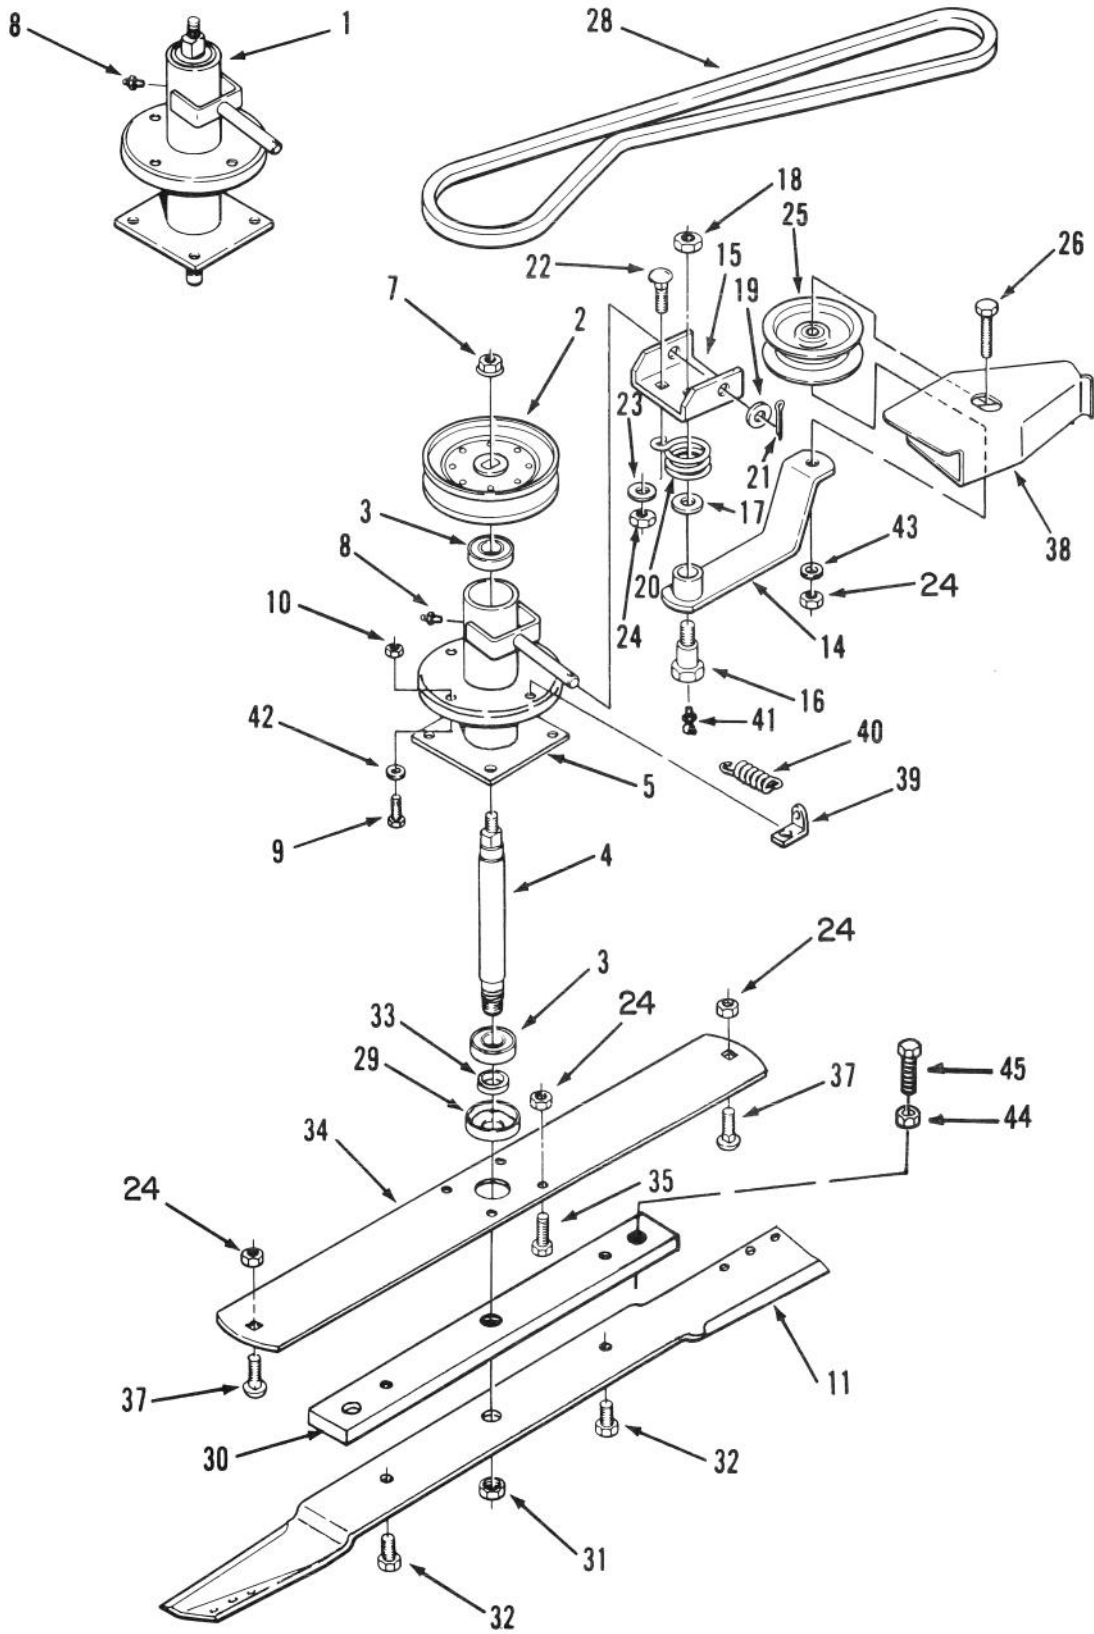

SPINDLE, PULLEYS & DRIVE BELT ASSEMBLIES

SPINDLE, PULLEYS & DRIVE BELT ASSEMBLIES

Ref. No.	Part No.	Description	No. Used
1	113168	Spindle Complete (Incl. Ref. # 3, 4, 5 & 8)	1
2	110441	Pulley - Spindle	1
3	106084	Bearing - Spindle	2
4	111140	Shaft - Spindle	1
5	113167	Housing - Spindle	1
7	960013	Nut - Whiz Lock	1
8	302-5	Fitting - Grease	1
9	322-3	Bolt	4
10	3253-4	Nut	4
11	112560	Blade - Mower 30"	1
14	110398	Lever - Mower Idler	1
15	110400	Pivot Channel	1
16	112125	Bolt - Shoulder	1
17	3256-25	Washer	1
18	109996	Nut - Jam	1
19	9202594	Washer - Special	1
20	108177	Spring - Torsion	1
21	3272-6	Pin - Cotter	1
22	3231-2	Bolt - Carriage	1
23	3256-24	Washer	1

Ref. No.	Part No.	Description	No. Used
24	3296-39	Nut - Lock	8
25	110910	Pulley - Flat Idler	1
26	323-10	Bolt	1
28	114567	Belt - Mower Drive	1
29	111156	Spindle Cup	1
30	113309	Blade Bar	1
31	3220-6	Nut	1
32	911440	Bolt	2
33	106068	Spacer - Spindle	1
34	111138	Plate - Support	1
35	323-6	Bolt	4
37	3231-30	Bolt - Carriage	2
38	111683	Belt Cover	1
39	2534	Clip	1
40	112228	Spring	1
41	302-40	Fitting - Grease	1
42	3253-4	Washer - Lock	4
43	2844	Washer	1
44	109779	Nut - Hex Jam	2
45	323-5	Screw - Hex Head Cap	2