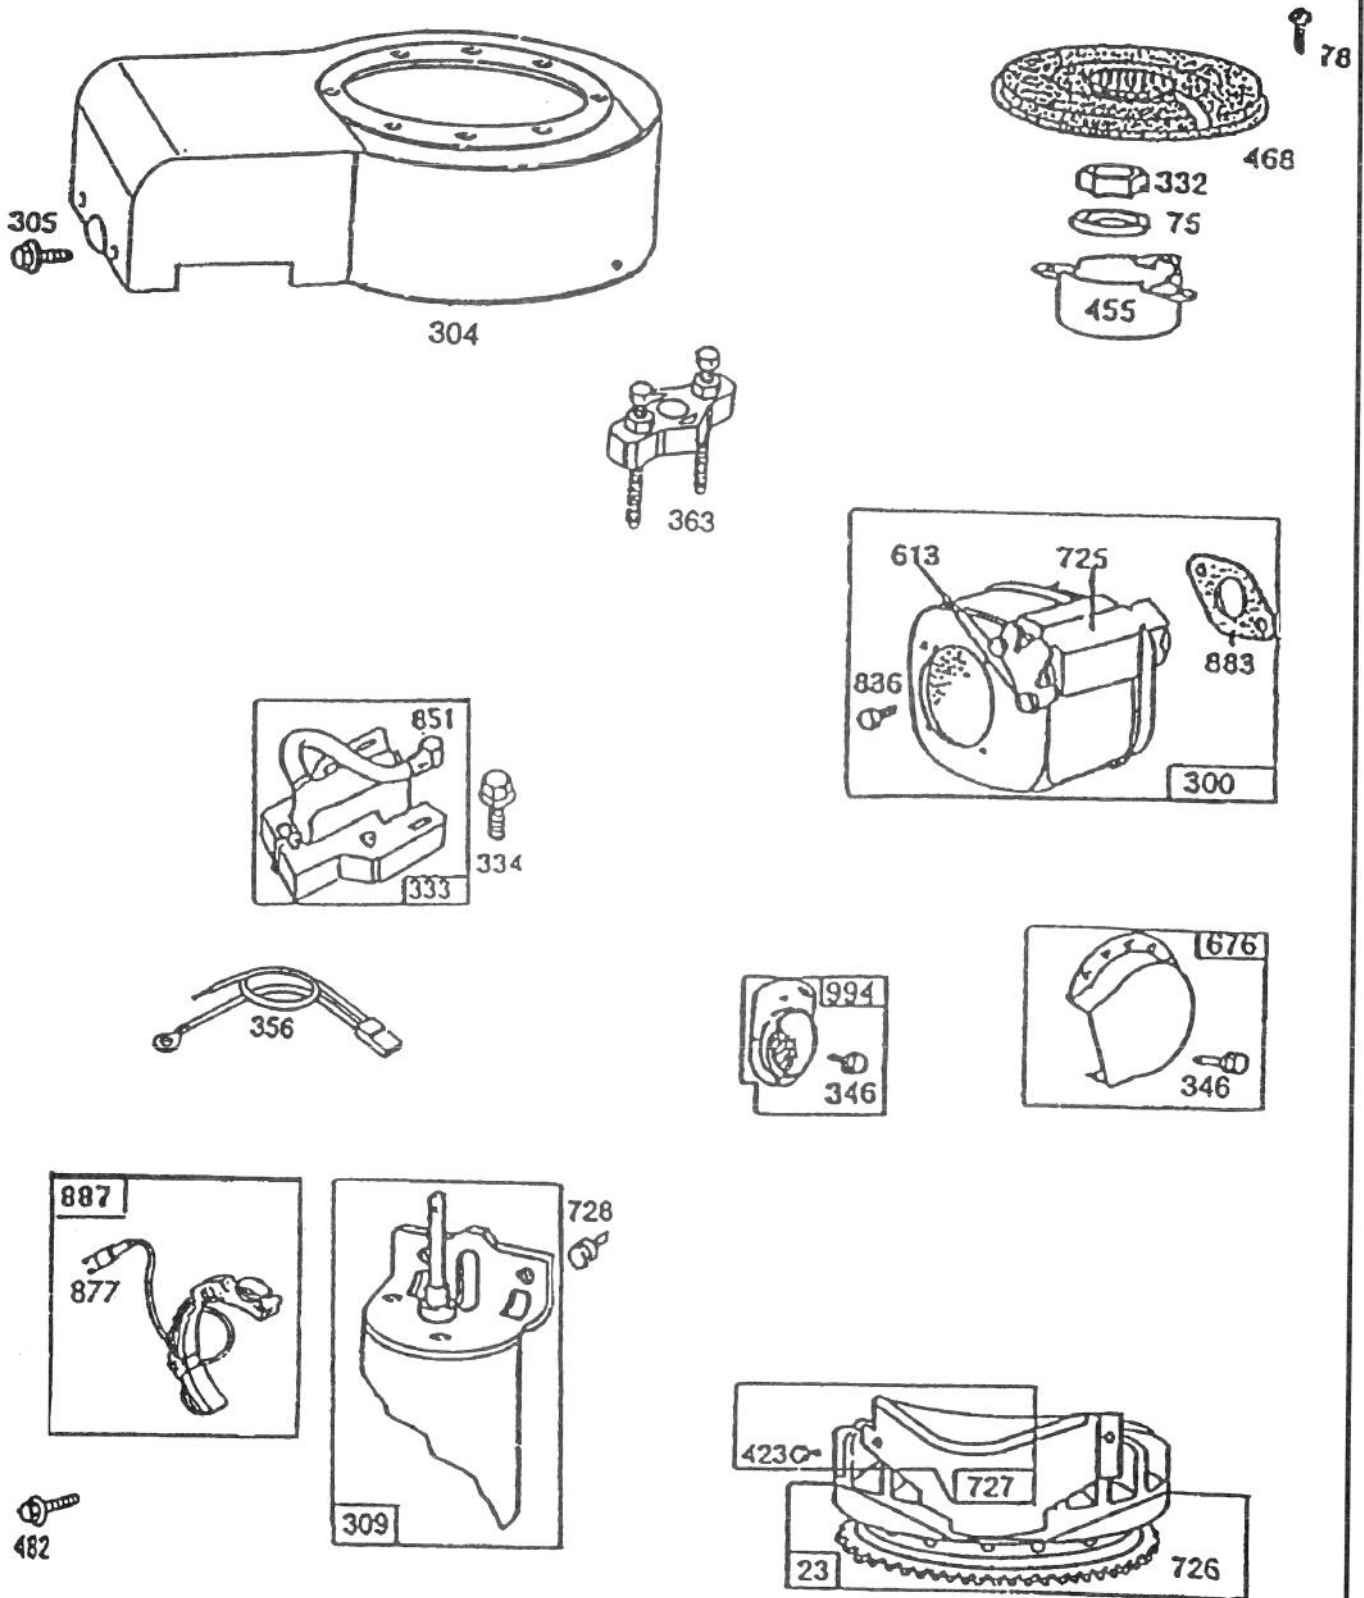

ENGINE BRIGGS & STRATTON MODEL 257707-0127-01

Assemblies include all parts shown in frames.

BRIGGS & STRATTON MODEL 257707-0127-01

Ref. No.	Part No.	Description	No. Used
23	391988	Flywheel and Ring Gear	
75	224061	Washer-Spring	
78	93805	Screw-Sem	
300	491413	Muffler-Exhaust	
304	494087	Housing-Blower	
305	94608	Screw-Blower Housing Mtg	
332	92284	Nut-Hex. (Flywheel Mtg.)	
333	398811	Armature-Magneto	
334	93381	Screw-Armature Mounting	
346	93705	Screw-Hex. Hd.	
356	398808	Wire-Ground	
363	19203	Puller-Flywheel	
423	93984	Screw-Hex. Hd. (Shield Mtg.)	

Ref. No.	Part No.	Description	No. Used
455	222561	Cup-Screen Mtg.	
468	222562	Screen-Flush Rotating	
482	93621	Screw-Sem	
613	93927	Screw-Hex. Hd.	
676	393761	Deflector-Muffler	
725	223023	Shield-Muffler	
726	392134	Gear-Ring (Includes Mtg. Parts)	
727	395405	Shield-Startor	
836	94513	Screw-Hex. Hd.	
851	221798	Terminal-Ignition Cable	
877	393537	Connector Assy.-Stator	
★883	270917	Gasket-Exhaust Pipe	
887	391529	Stator Assy.-Alternator	
994	392390	Arrester-Spark