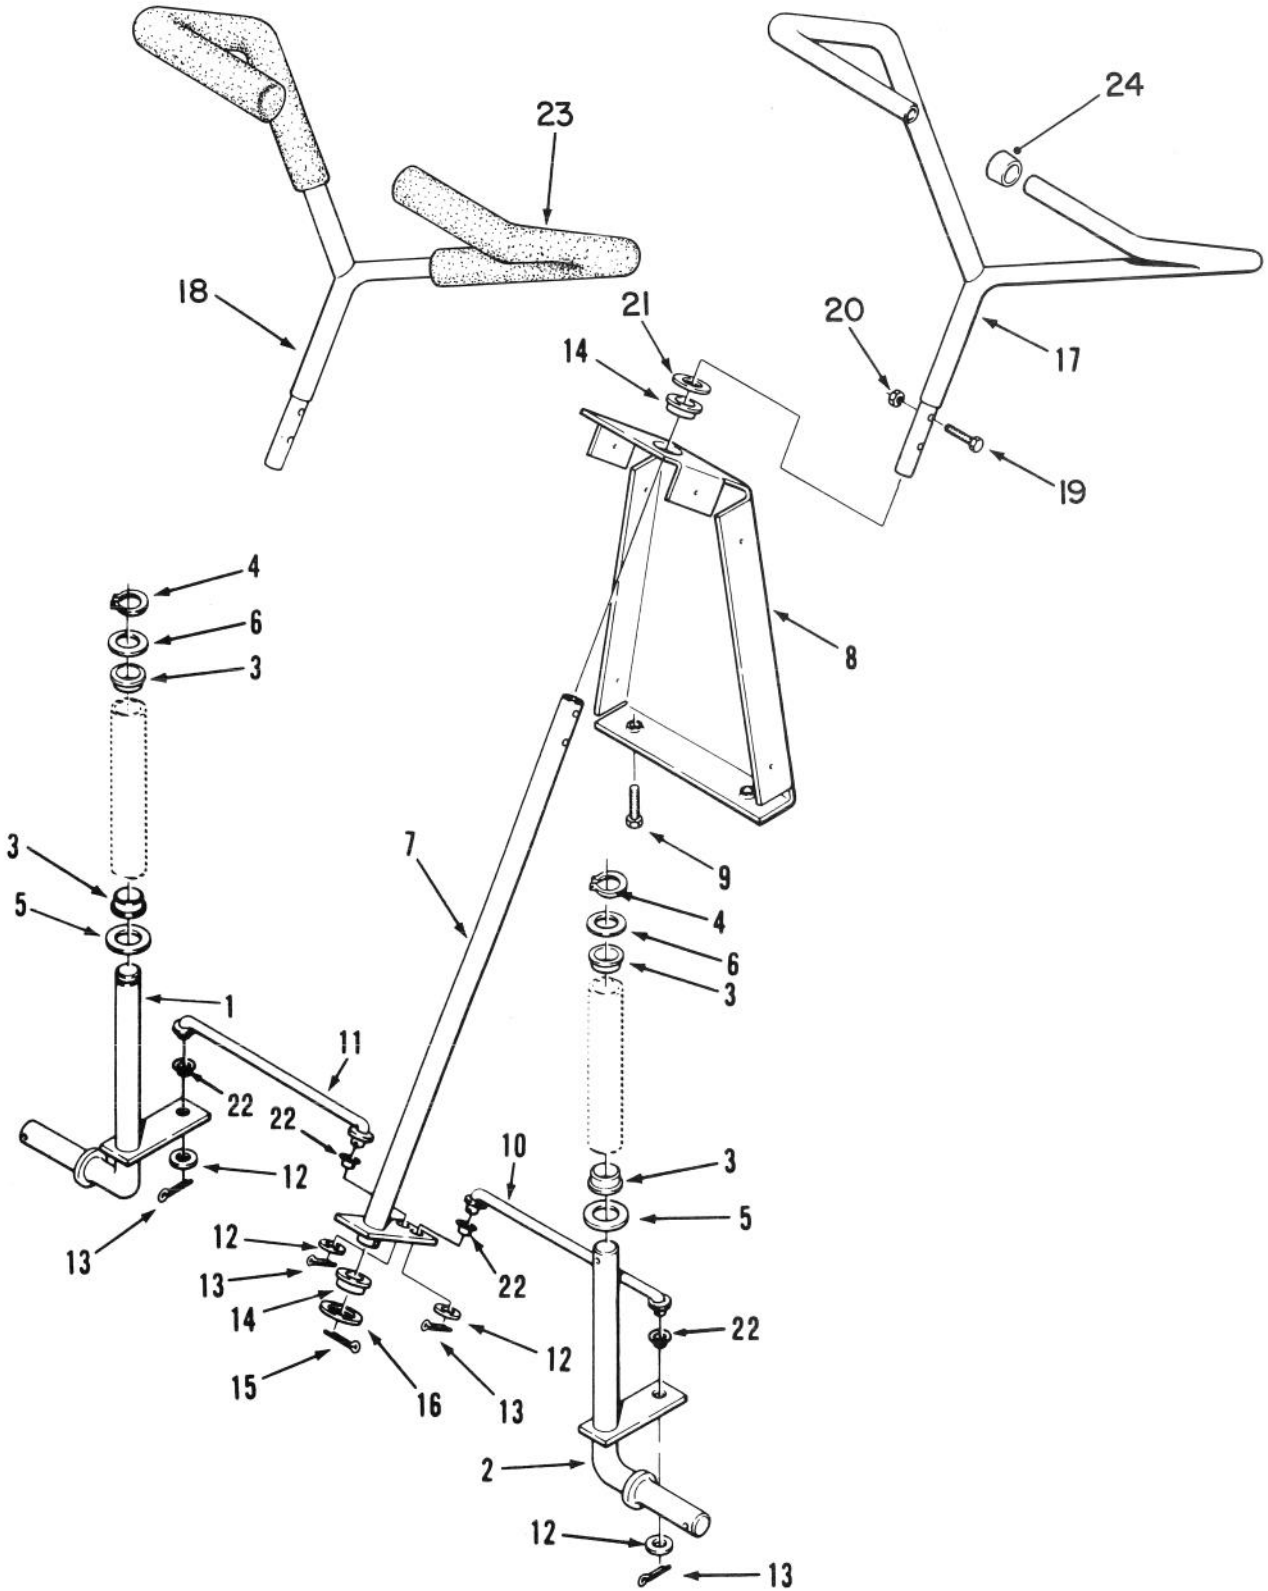

FRONT AXLE & STEERING ASSEMBLY

FRONT AXLE & STEERING ASSEMBLY

Ref. No.	Part No.	Description	No. Used
1	113384	Spindle - RH	1
2	113383	Spindle - LH	1
3	111102	Bushing	4
4	32120-93	Ring - Retaining	2
5	3256-28	Washer	2
6	1278	Washer - Shim .050	4
7	112106	Shaft - Steering	1
8	110320	Support - Steering Upper	1
9	926496	Bolt - Swage Form	2
10	112129	Tie Rod - LH	1
11	112130	Tie Rod - RH	1
12	9202374	Washer - Special	4
13	3272-6	Pin - Cotter	4

Ref. No.	Part No.	Description	No. Used
14	110324	Bushing	2
15	3272-12	Pin - Cotter	1
16	109262	Washer	1
17	112303	Wheel - Steering 110-4	1
18	110889	Wheel - Steering 112-6	1
19	321-8	Bolt	2
20	3296-42	Nut	2
21	920215	Washer - Special	2
22	112108	Bushing	4
23	110892	Grips - Steering Wheel 112-6	2
24	112302	Plug - Button 110-4	2