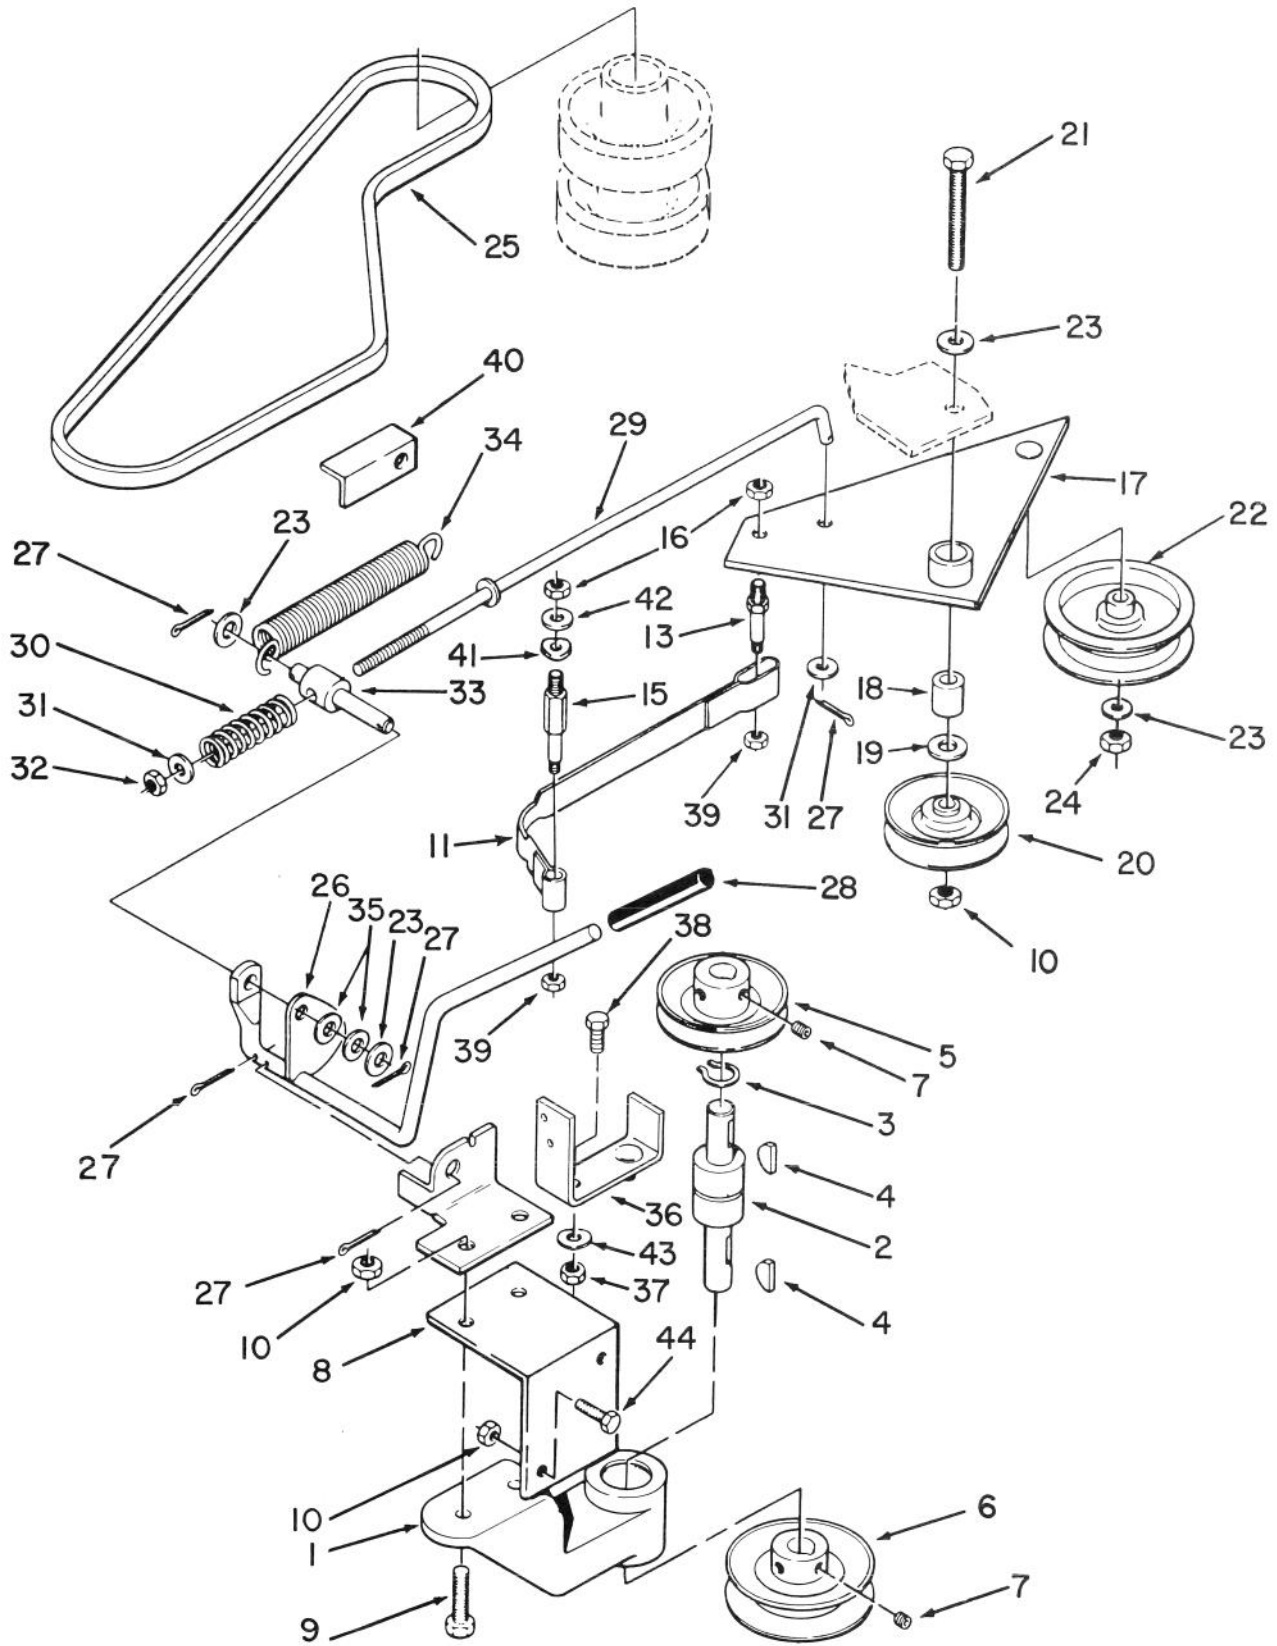

PTO CLUTCH, PULLEYS & CONTROL ASSEMBLIES

PTO CLUTCH, PULLEYS & CONTROL ASSEMBLIES

Ref. No.	Part No.	Description	No. Used
1	104176	Housing – Jack Shaft	1
2	106388	Bearing – Integral Shaft	1
3	32120-10	Ring – Retaining	1
4	937089	Key – Woodruff	2
5	112109	Pulley – Upper Jackshaft	1
6	108172	Pulley – Lower Jackshaft	1
7	3246-2	Screw – Set	4
8	113151	Bracket – Jackshaft	1
9	323-7	Bolt	2
10	3296-39	Nut	4
11	112110	Band – PTO Brake	1
13	111729	Bolt – Shoulder	1
15	111730	Bolt – Long Shoulder	1
16	3217-6	Nut	2
17	112111	Assy – PTO Clutch Lever	1
18	110369	Spacer	1
19	920249	Washer – Special	1
20	8510	Pulley – V Idler	1
21	323-13	Screw – Hex Hd Cap	1
22	112425	Pulley – Flat Idler	1
23	3256-24	Washer	4

Ref. No.	Part No.	Description	No. Used
24	109779	Nut	1
25	114231	Belt – PTO Drive	1
26	111057	Handle Assembly – PTO	1
27	3272-6	Pin – Cotter	5
28	9038	Grip – Handle	1
29	111676	Rod – PTO Handle to Lever	1
30	112113	Spring – Compression	1
31	3256-23	Washer	2
32	3296-29	Nut	1
33	111755	Trunnion	1
34	6651	Spring – PTO Brake	1
36	112756	Bracket W/A – Switch	1
37	3296-42	Nut	1
38	321-3	Bolt	1
39	32153-4	Nut	2
40	112115	Bracket	1
41	2844	Washer – Special	1
42	3256-23	Washer	1
43	3256-22	Washer	1
44	323-5	Bolt	1