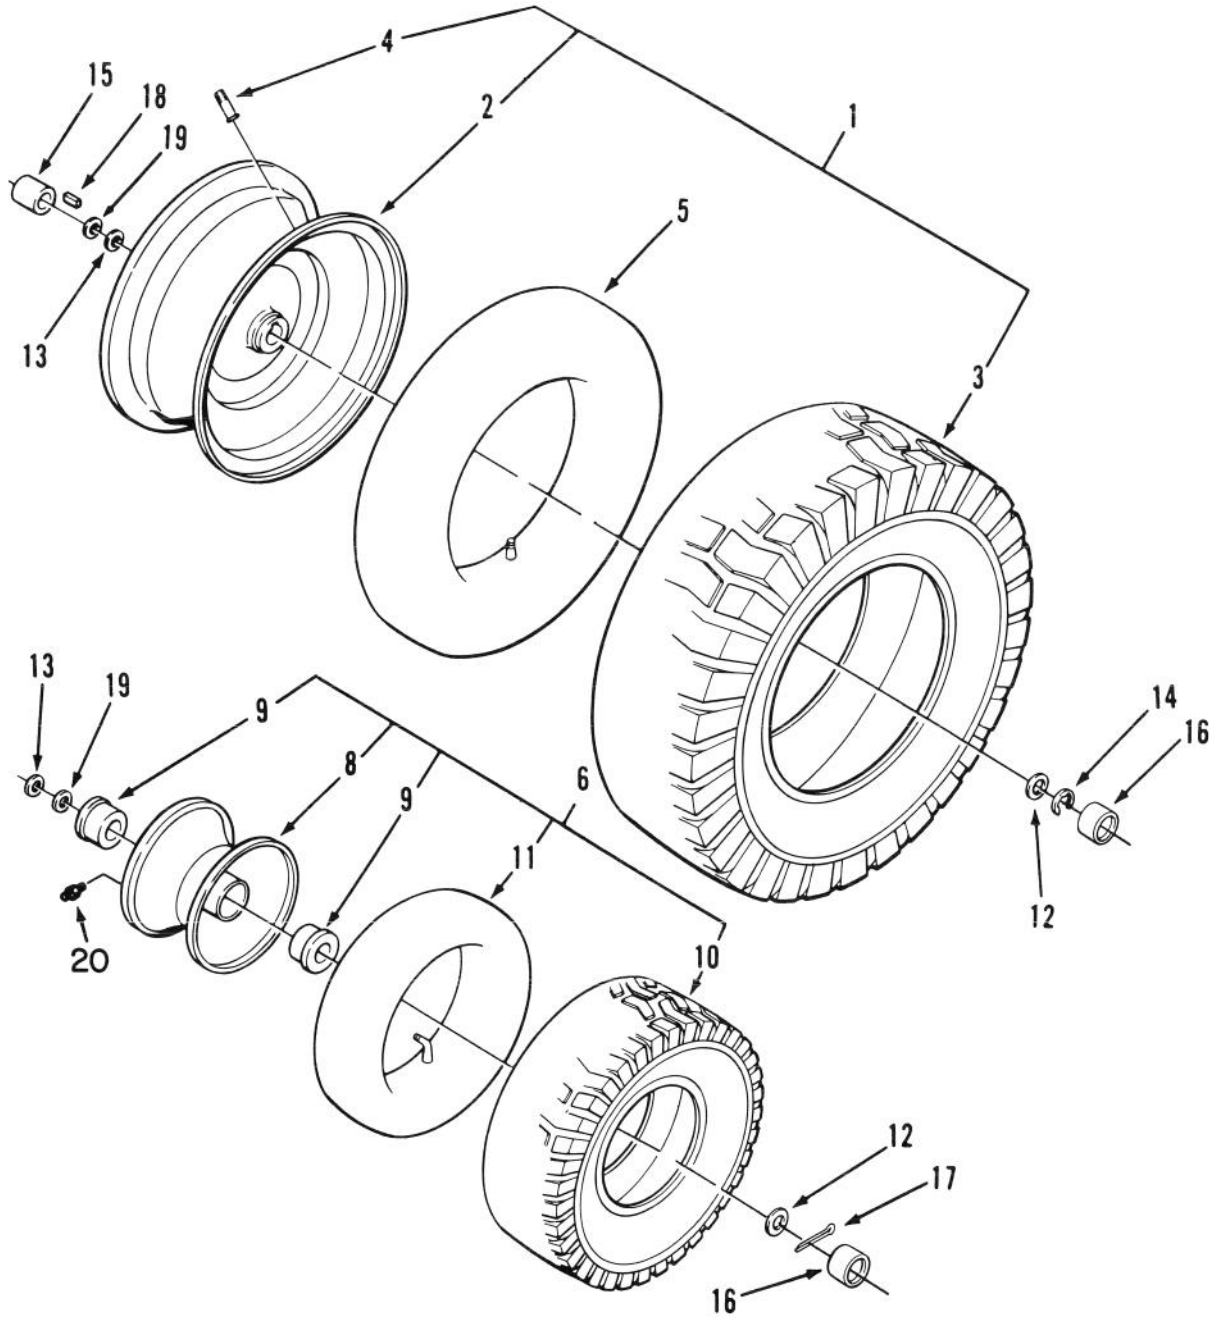

WHEEL & TIRE ASSEMBLIES

WHEEL & TIRE ASSEMBLIES

Ref. No.	Part No.	Description	No. Used
1	112195	Wheel and Tire - Rear	2
2	112196	Wheel - Rear	2
3	9792	Tire - Rear	2
4	5108	Stem - Valve	2
5	105293	Service - Inner Tube Only	2
6	113343	Wheel and Tire - Front	2
8	113344	Wheel - Front, w/ Bushings & Grease Fitting	2
9	113342	Bushing	4
10	100030	Tire	2
11	100041	Service - Front Tube Only	1

Ref. No.	Part No.	Description	No. Used
12	109262	Washer - Wheel	4
13	920250	Washer - Shim .050	8
14	32151-48	E-Ring	2
15	110387	Spacer - Axle LH	1
16	109154	Cap - Hub (Black)	2
	109261	Cap - Hub	2
17	3272-12	Pin - Cotter	2
18	1120	Key - Square	2
19	5210	Washer	4
20	109500	Zerk	2