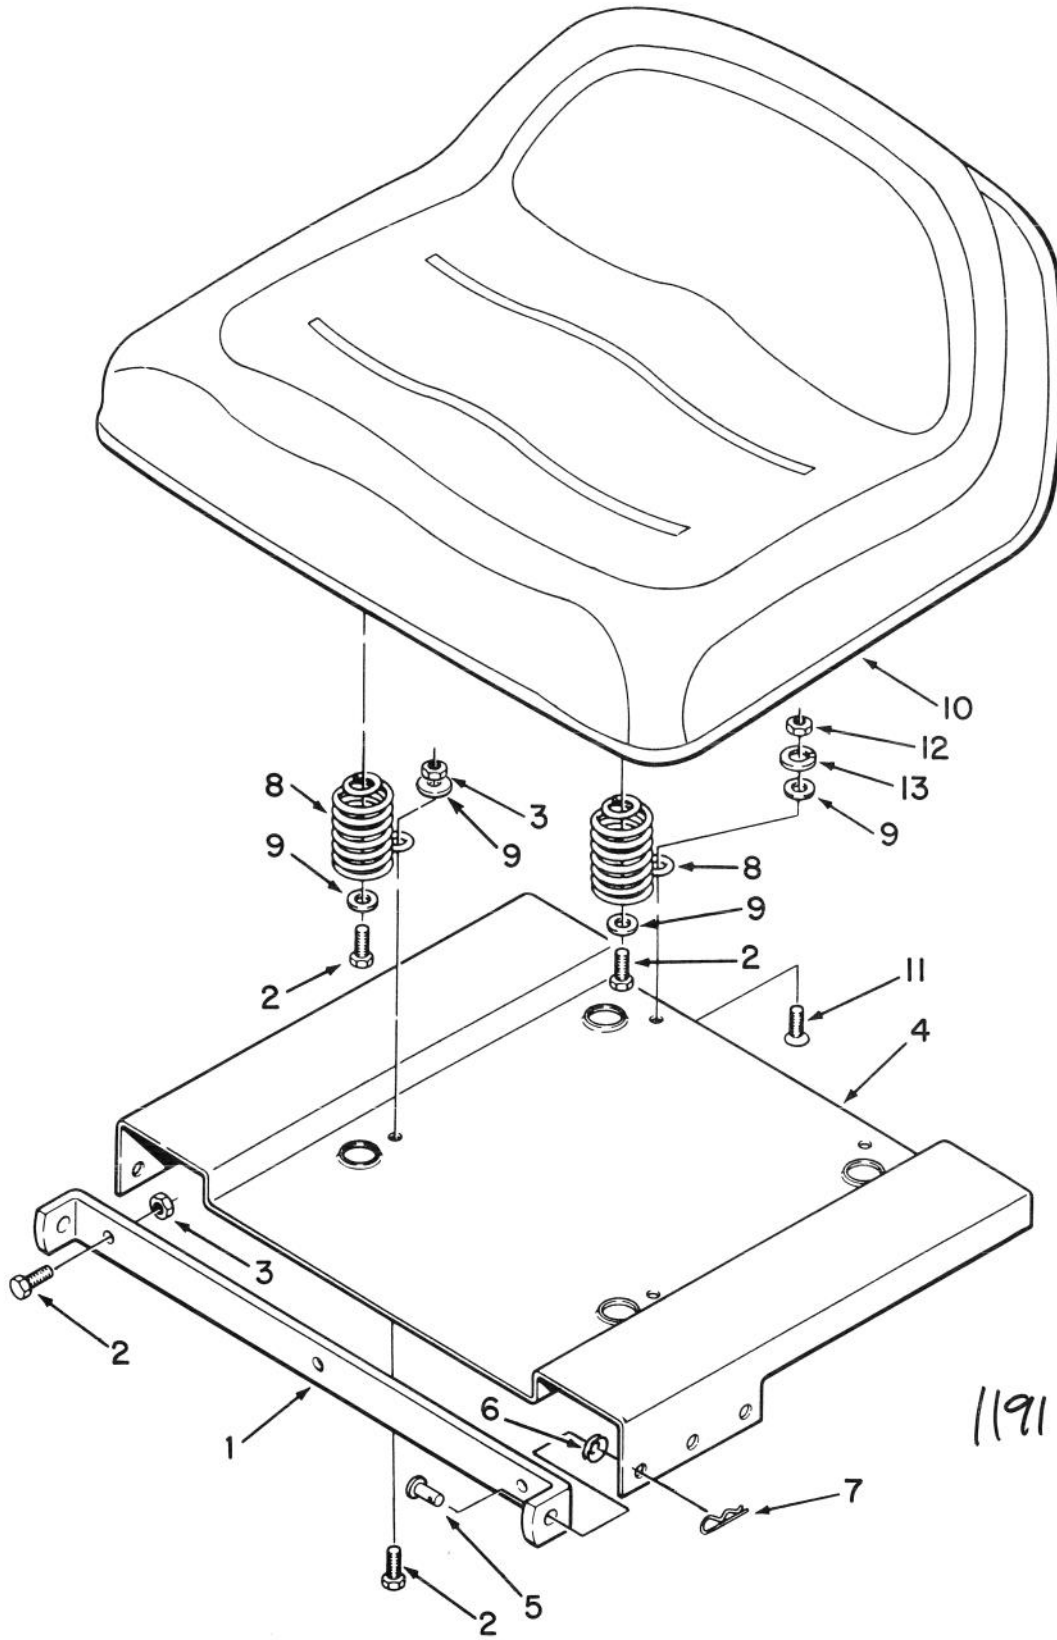

SEAT & SUSPENSION ASSEMBLY

SEAT & SUSPENSION ASSEMBLY

Ref. No.	Part No.	Description	No. Used	Ref. No.	Part No.	Description	No. Used
1	111064	Bracket - Seat Mounting	1	8	111090	Spring	4
2	322-3	Bolt	6	9	3256-23	Washer	8
3	3296-29	Nut	6	10	116654	Seat	1
4	113961	Plate - Seat Pivot	1	11	9088354	Screw	1
5	932960	Pin - Clevis	2	12	3217-6	Nut	1
6	108571	Washer - Spring	2	13	3253-4	Washer - Lock	1
7	933504	Cotter - Hair Pin	2