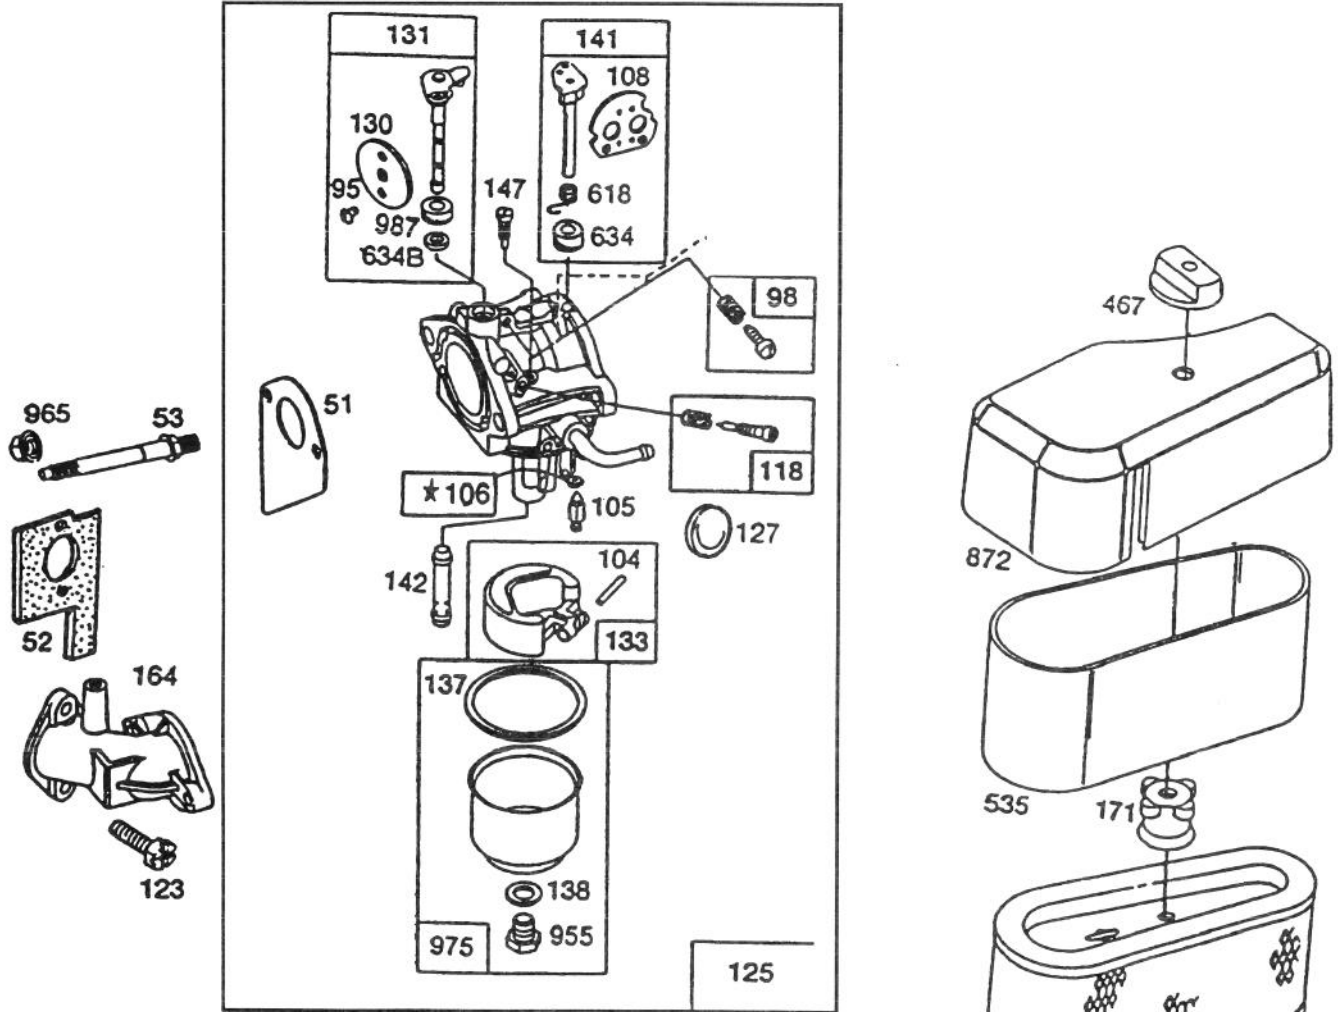

BRIGGS & STRATTON MODEL 286707-0118-01

121 CARBURETOR OVERHAUL KIT

★REQUIRES SPECIAL TOOLS TO INSTALL.
SEE REPAIR INSTRUCTION MANUAL.

Assemblies include all parts shown in frames.

BRIGGS & STRATTON MODEL 286707-0118-01

Ref. No.	Part No.	Description	No. Used
•51	272465	Gasket-Carburetor (Carb. to Elbow)	
•52	270872	Gasket-Carburetor	
53	94637	Stud-Carburetor	
•95	94098	Screw-Throttle	
98	494382	Screw-Idle Speed	
•104	231789	Pin-Float Hinge	
•105	231790	Valve Assy.-Inlet Needle	
•106	281169	Inlet Valve Seat	
108	224540	Valve-Choke	
118	494383	Valve-Needle	
121	494384	Carburetor Overhaul Kit	
123	94616	Screw-Carburetor Mtg.	
125	494502	Carburetor Assembly	
•127		Plug-Welch (Sold in Kit)	
130	224539	Valve-Throttle	
131	494379	Shaft and Lever-Throttle	
133	494381	Float-Carburetor	
••137	281165	Gasket-Float Bowl	
••138	281164	Washer-Float Bowl Screw	
141	494380	Shaft and Lever-Choke	
•142	494537	Nozzle/Jet-Carburetor	

Ref. No.	Part No.	Description	No. Used
•147	231794	Pilot-Jet	
171	281051	Nut - Air Cleaner	
187	393815	Hose Assy.-Fuel	
216	262778	Link-Choke	
224	94513	Screw-Hex. Head	
240	298090	Filter-Fuel	
284A	94326	Screw-Pan Head	
535	272403	Element-Air Cleaner	
•537	281106	O-Ring	
601	93053	Clamp-Hose	
618	262803	Spring-Choke	
•634A	281168	Seal-Choke Shaft	
•634B	281167	Washer-Throttle Shaft	
663	94620	Screw	
646	224546	Brace-Air Cleaner	
872	281104	Cover-Air Cleaner	
875	494237	Body-Air Cleaner	
955	94642	Screw-Fuel Bowl	
965	94108	Locknut	
975	494378	Bowl Assy.-Carburetor	
•987	281166	Seal-Throttle Shaft