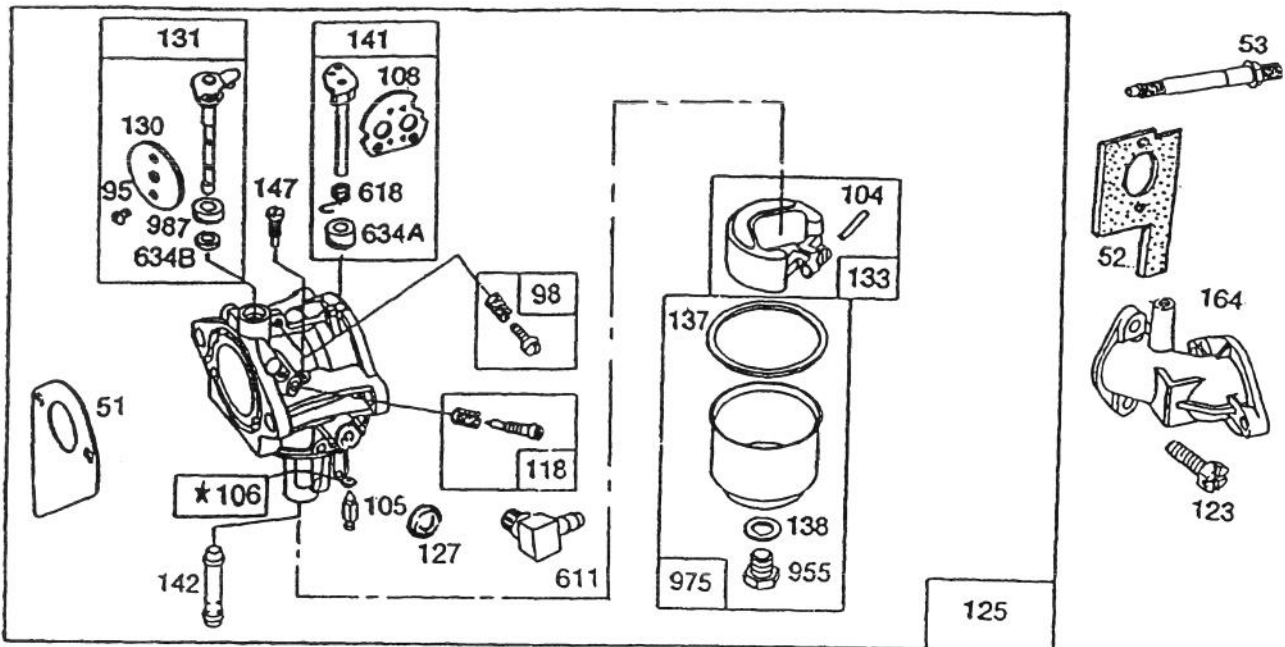

121 Carburetor Overhaul Kit

977 Carburetor Gasket Set

★ REQUIRES SPECIAL TOOLS TO INSTALL
SEE REPAIR INSTRUCTION MANUAL.

Assemblies include all parts shown in frames.