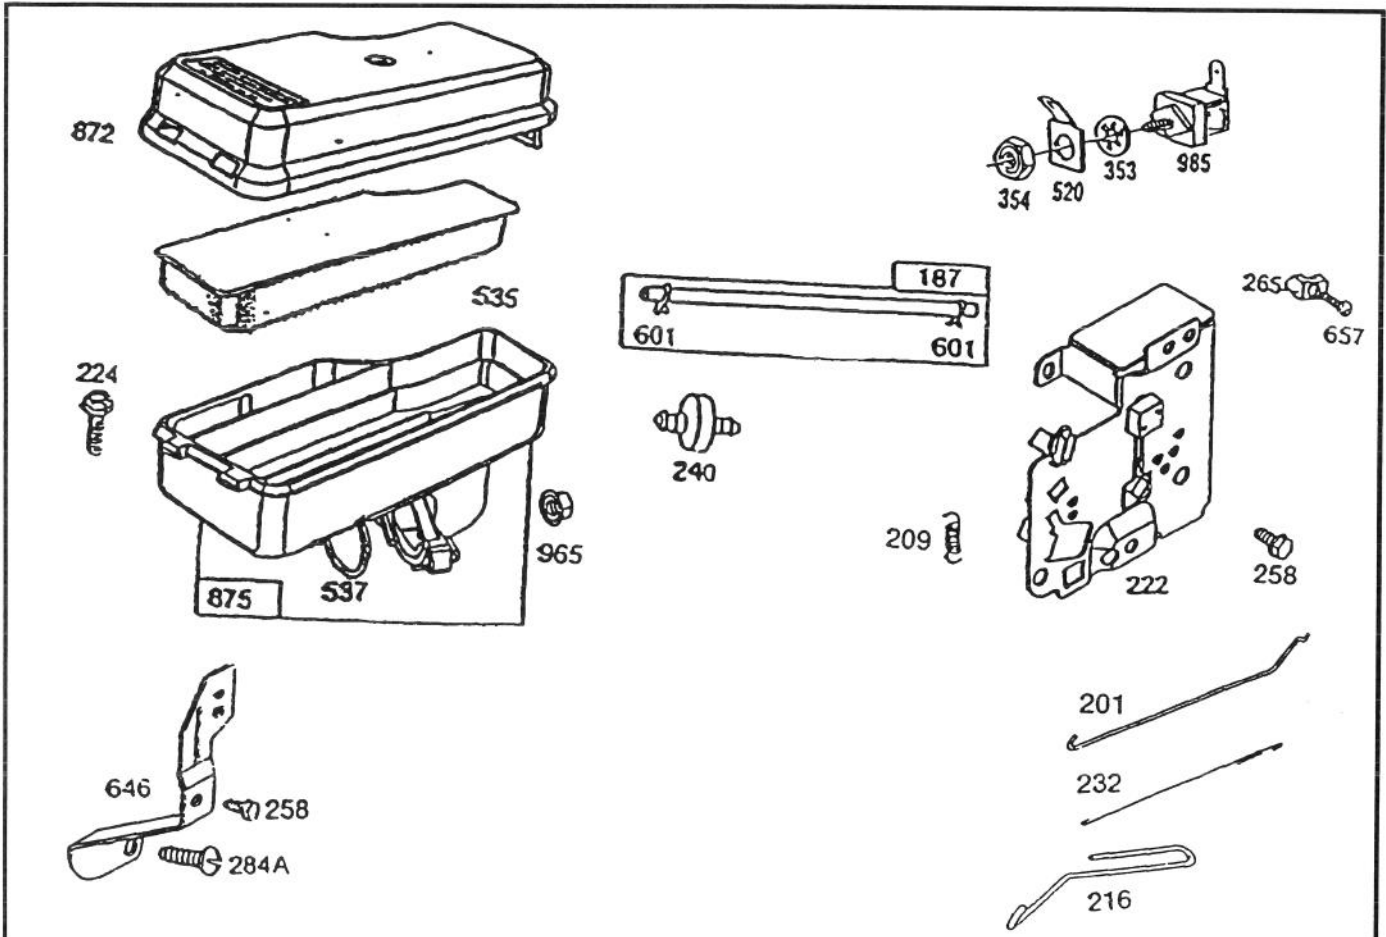

ENGINE BRIGGS & STRATTON MODEL 257707-0127-01

121 Carburetor Overhaul Kit

977 Carburetor Gasket Set