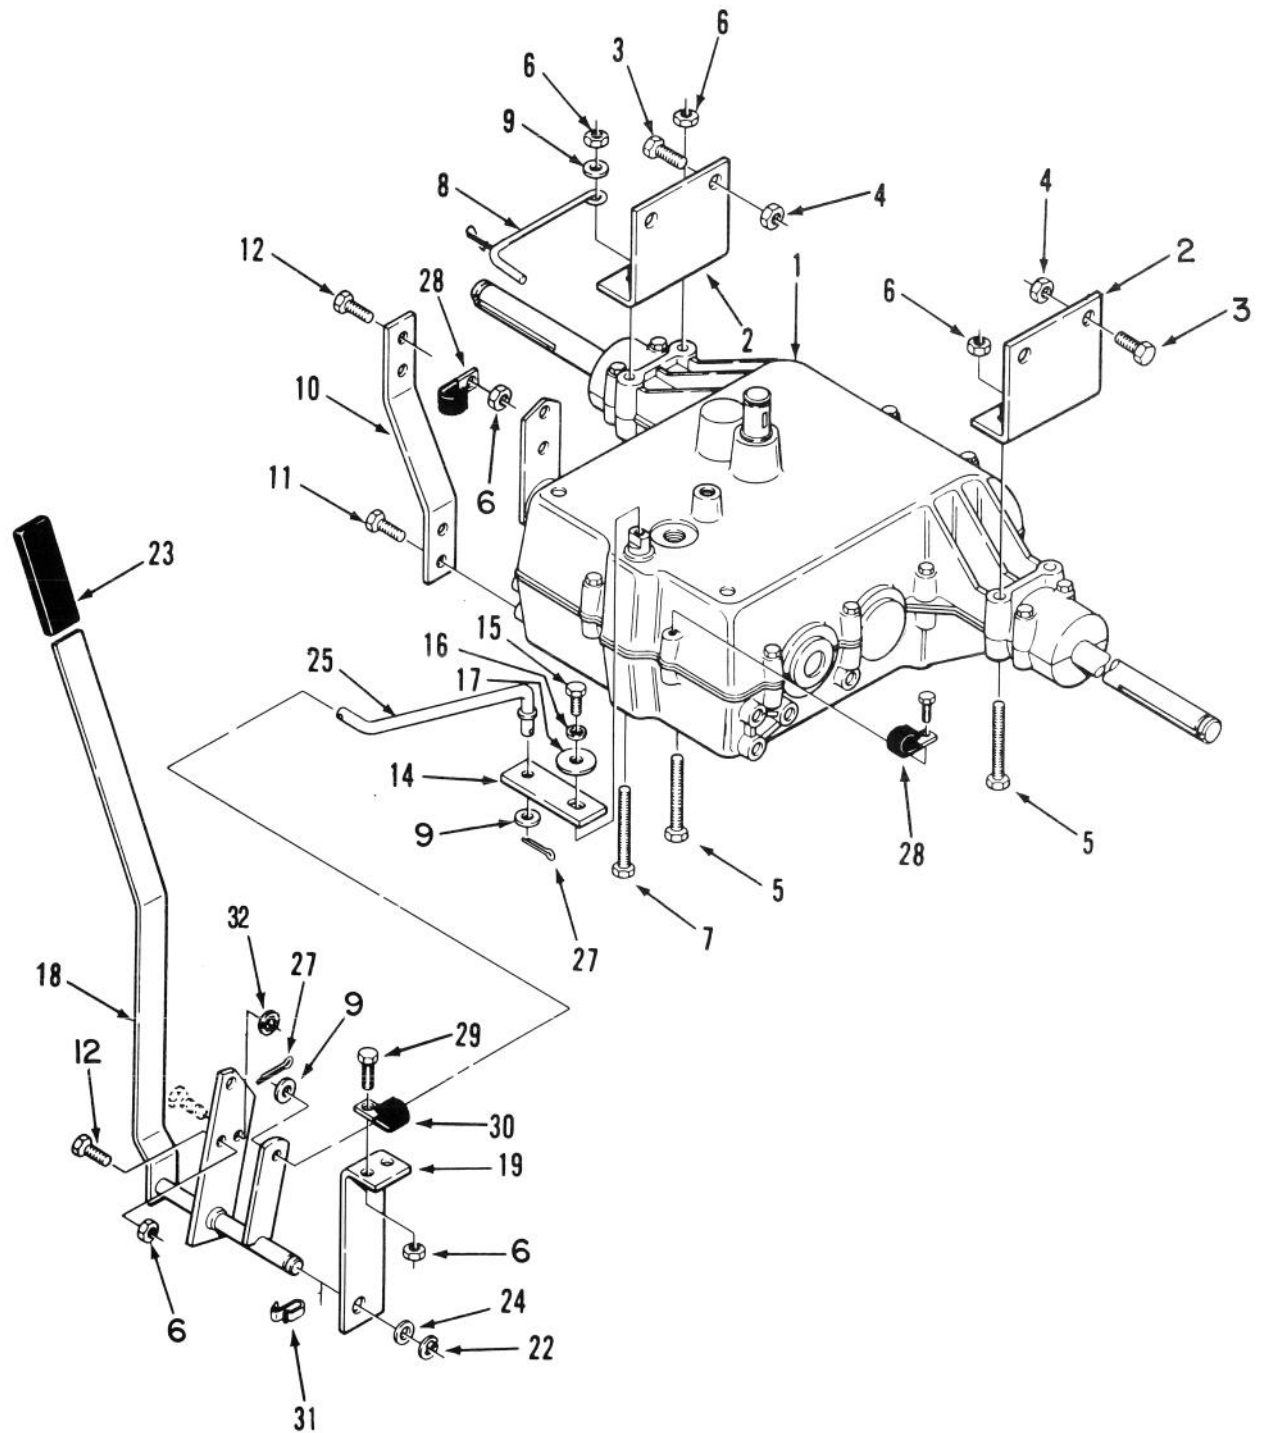

MODEL NO. R3-10B404-200001 & UP
MODEL NO. R3-12B602-200001 & UP

PARTS
CATALOG

WHEEL HORSE®
110-4E & 112-6E Riders

FRAME ASSEMBLY

C-1180

Ref. No.	Part No.	Description	No. Used
1	112502	Frame - Rear	1
2	111303	Frame - Front	1
3	110311	Bearing - Flange	2
4	110426	Washer - Special	4
5	932037	Pin - Cotter	1
6	110406	Bracket - Mower Hanging	1
7	323-5	Bolt	2
8	3296-39	Nut - E.S.	2
9	112922	Rod Assembly	1
10	109229	Spring - Compression	1
11	3256-24	Washer	2
*	3217-7	Nut	1

Ref. No.	Part No.	Description	No. Used
12	110656	Trunnion	1
13	3272-6	Pin - Cotter	1
14	111088	Rod - Rear RH	1
15	111087	Rod - Rear LH	1
16	911450	Bolt	4
17	112536	Nut - Lock	4
18	302-26	Fitting - Grease	2
19	111300	Mat - Footrest RH 110-4	1
	111299	Mat - Footrest LH 110-4	1
20	111324	Mat - Footrest RH 112-6	1
	111325	Mat - Footrest LH 112-6	1

*Not Illustrated

TPS

TRANSMISSION ASSEMBLY

TRANSMISSION ASSEMBLY

Ref. No.	Part No.	Description	No. Used
1	78-5770	Transmission	
		Peerless (930-018) 110-4	1
*	78-5760	Transmission	
		Peerless (930-019) 112-6	1
2	110326	Bracket - Rear Axle	2
3	913183	Bolt	4
4	3296-39	Nut	4
5	322-12	Bolt	3
6	3296-29	Nut	10
7	322-13	Bolt	1
8	110848	Rod - Brake Stop	1
9	3256-23	Washer	7
10	112138	Strap - Torque	1
11	926496	Bolt - Swage Form Hex	2
12	322-3	Bolt	4
14	110330	Lever - Lower Shift	1

Ref. No.	Part No.	Description	No. Used
		RH 110-4	1
11	322-1	Bolt	4
12	3217-6	Nut	4
13	106331	Cup - Neoprene	2
14	106449	Pin	2
15	104841	Spring	2
16	3272-6	Pin - Cotter	2
17	110470	Plate - Shift	1
18	111071	Bumper	2
19	322-5	Bolt - Ground Wire	1
20	32153-2	Nut	1
21	8830	Clip - "J"	1
22	3254-2	Washer - ITLW	1
23	111392	Clip - "J"	1