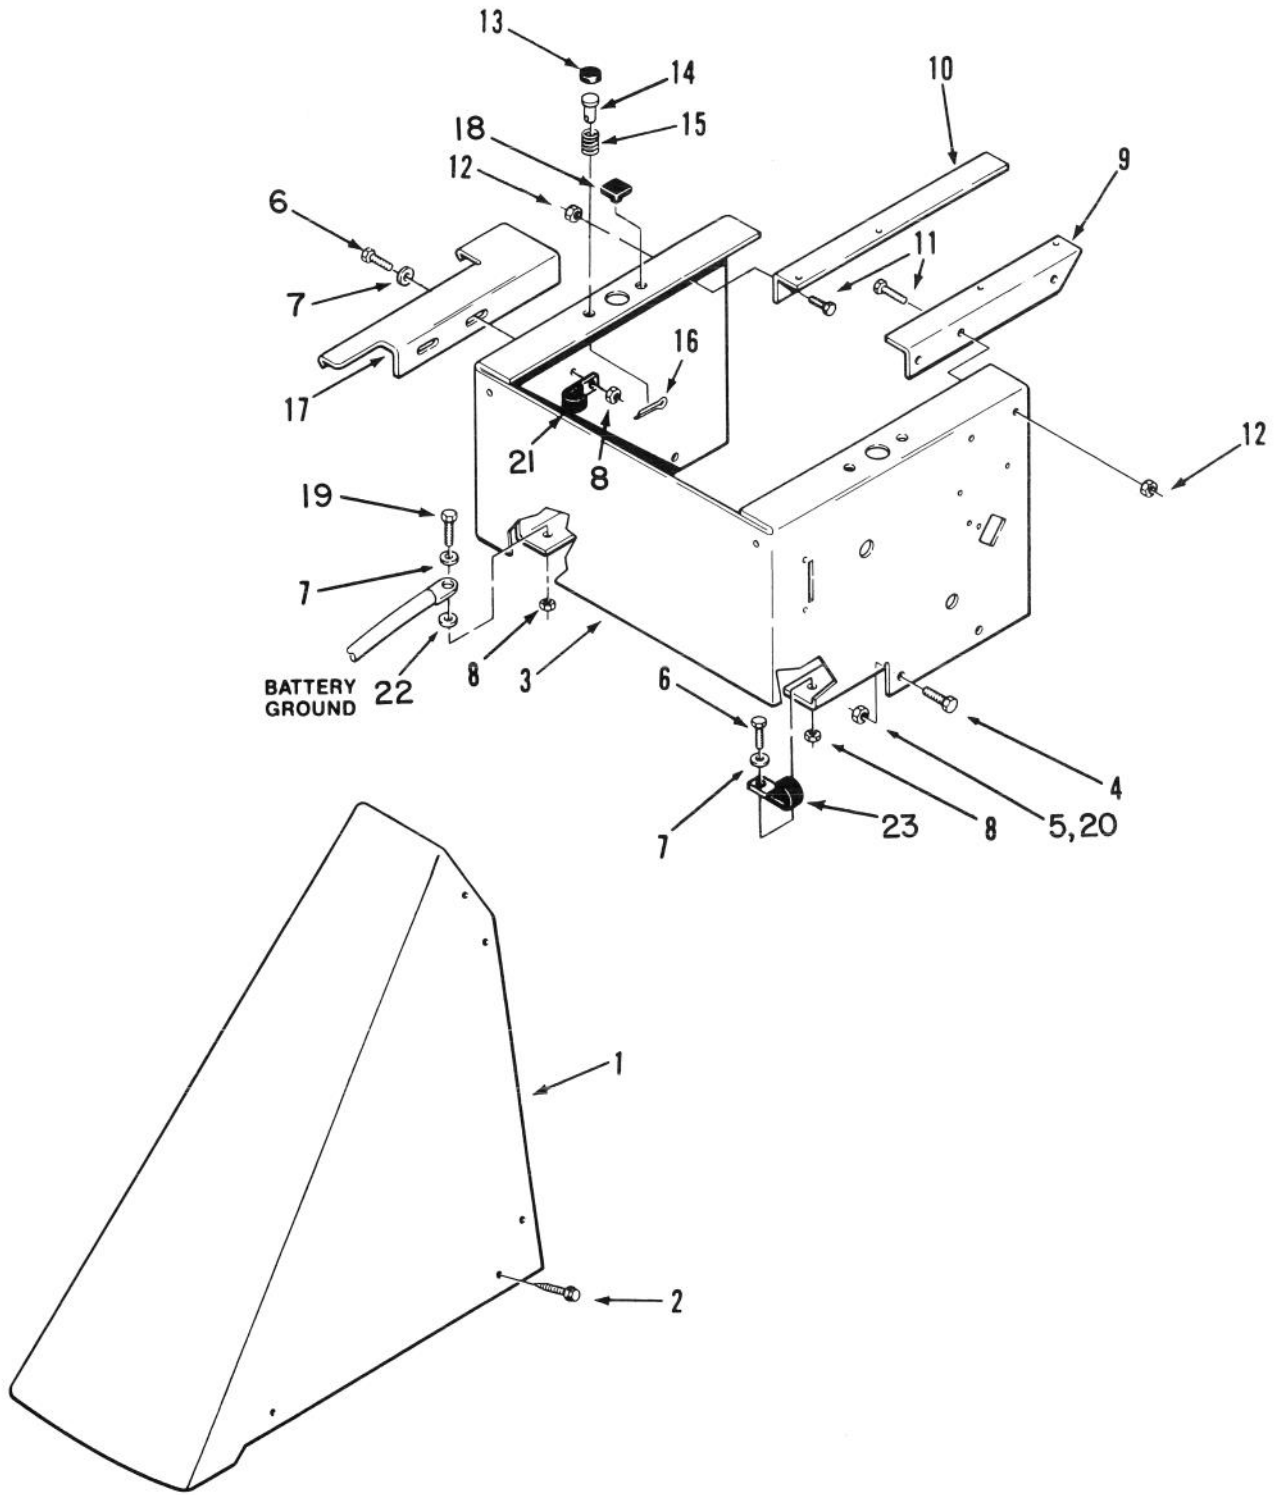

SHEET METAL ASSEMBLY

SHEET METAL ASSEMBLY

Ref. No.	Part No.	Description	No. Used
1	110323	Cover - Steering Shroud	1
2	110430	Screw - HWH Self Tapping	10
3	114283	Support - Seat	1
4	913183	Bolt	4
5	3296-39	Nut	3
6	323-34	Bolt	3
7	3256-23	Washer	4
8	3296-29	Nut	4
9	119950	Angle, Tank Support LH 112-6	1
	110353	Angle, Tank Support LH 110-4	1
10	119960	Angle, Tank Support RH 112-6	1
	110354	Angle, Tank Support	

Ref. No.	Part No.	Description	No. Used
		RH 110-4	1
11	322-1	Bolt	4
12	3217-6	Nut	4
13	106331	Cup - Neoprene	2
14	106449	Pin	2
15	104841	Spring	2
16	3272-6	Pin - Cotter	2
17	110470	Plate - Shift	1
18	111071	Bumper	2
19	322-5	Bolt - Ground Wire	1
20	32153-2	Nut	1
21	8830	Clip - "J"	1
22	3254-2	Washer - ITLW	1
23	111392	Clip - "J"	1