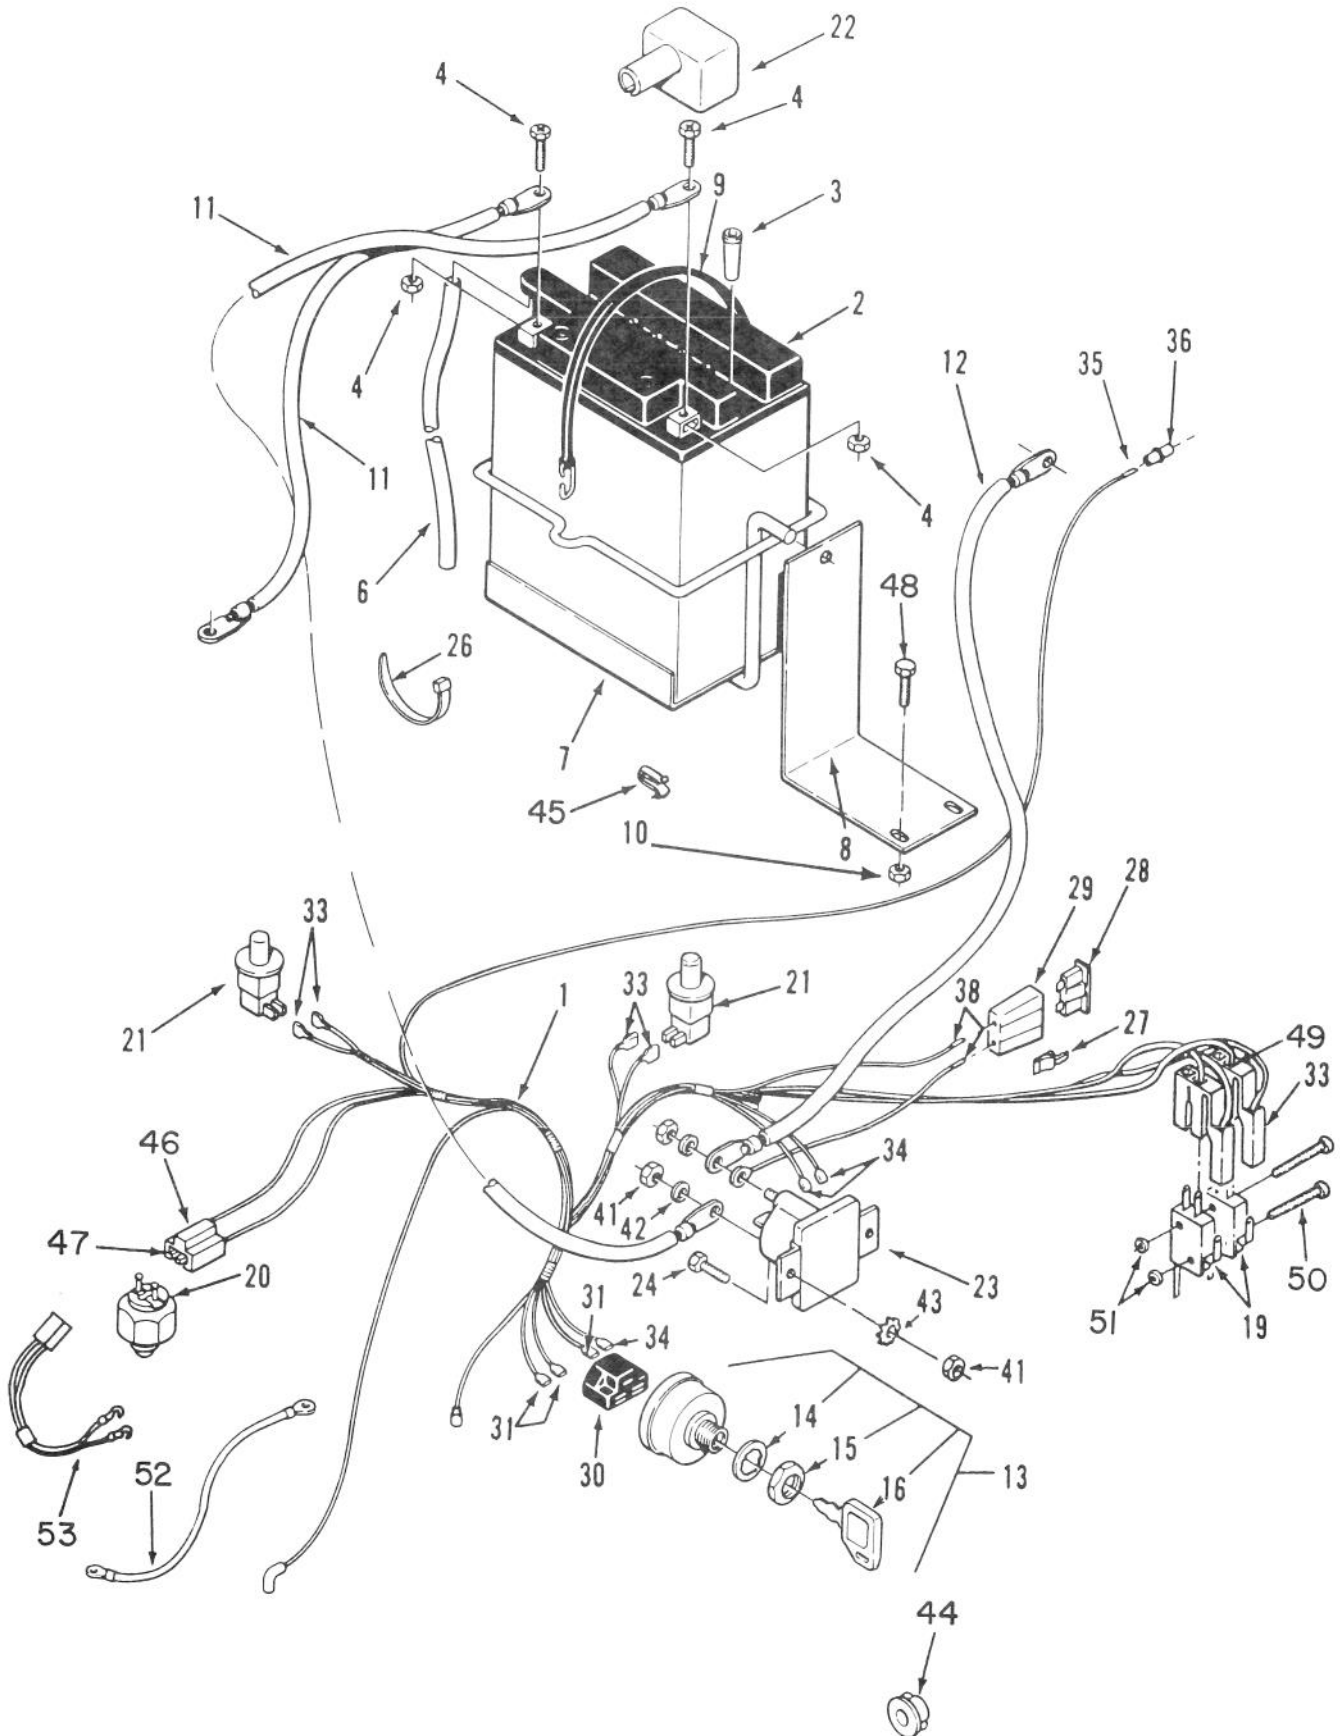

ELECTRICAL ASSEMBLY

ELECTRICAL ASSEMBLY

Ref. No.	Part No.	Description	No. Used	Ref. No.	Part No.	Description	No. Used
1	114834	Harness - Wiring (Includes Ref. #30-39, 46, & 47)	1	26	100571	Tie - Cable	4
2	110379	Battery	1	27	109445	Clip - Fuse Body Mounting	1
3	110427	Adapter - Battery Acid	1	28	109355	Fuse - 15 Amp	1
4	111185	Nuts & Bolts Package for Battery, Metric	1		109102	Fuse - 25 Amp	1
6	110424	Hose - Battery Drain	1	29	109117	Holder - Fuse	1
7	111335	Tray - Battery Saddle	1	30	105302	Housing - Terminal	1
8	111339	Bracket - Battery Tray	1	31	*	Terminal - Wire	1
9	111340	Strap - Battery Hold-Down	1	33	*	Terminal - Wire	4
10	3217-6	Nut	2	34	105306	Terminal - Wire	3
11	111341	Cable - Battery Ground & Solenoid	2	35	518074	Contact - Socket	1
12	111075	Cable - Solenoid to Starter	2	36	107831	Body	1
13	111215	Switch - Ignition (Incl. Ref.# 14 & 15)	1	39	108895	Terminal - Wire	2
14	920160	Washer - Internal Lock	1	41	3217-5	Nut	2
15	101884	Nut	1	42	3253-3	Washer - Lock	2
16	62-7770	Key - Ignition	1	43	3255-7	Washer - Lock, Ext. Tooth	2
19	114565	Switch - Interlock	2	44	938031	Snap - Bushing	1
20	111365	Switch - Transmission Interlock	1	45	8830	Clip	2
21	109329	Switch - Seat Interlock	1	46	109357	Body - Connector	1
22	111045	Boot - Cable	1	47	113131	Terminals - Male	2
23	110167	Solenoid	1	48	322-3	Bolt - Hex	2
24	3234-13	Bolt - Whizlock	2	49	111498	Connector - 3 Terminal	2
				50	910478	Screw	2
				51	915732	Nut	2
				52	113921	Wire - Mower Ground	1
				53	111364	Harness - Wiring	1

* Obtain locally