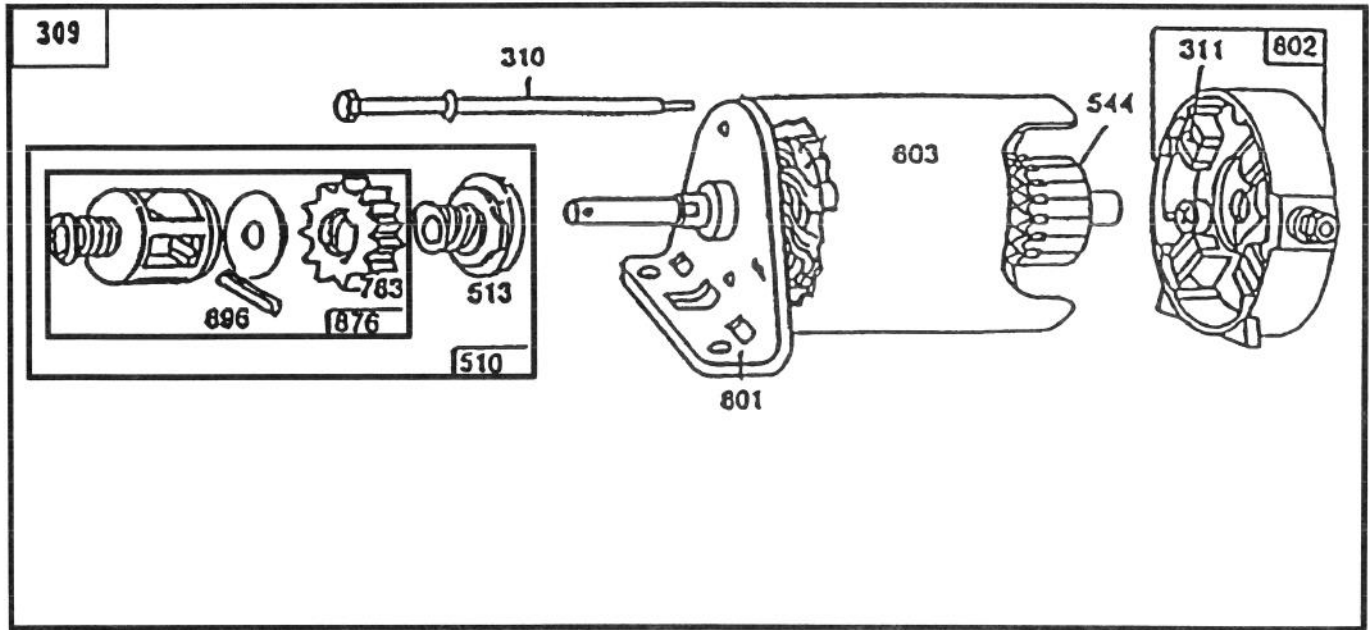

STARTER BRIGGS & STRATTON 257707-0127-01

Ref. No.	Part No.	Description	No. Used
309	394805	Motor & Drive Assembly	1
310	94003	Bolt	2
311	395538	Brush Assembly	1
510	490421	Drive Assembly (Incl. Ref. # 513, 783, & 876 & 896)	1
513	398003	Clutch Assembly	1
544	390837	Armature Assembly	1

Ref. No.	Part No.	Description	No. Used
783	280104	Gear Assembly	1
801	394856	Drive End Cap Assembly	1
802	395537	End Cap Assembly	1
		Commutator (Incl. Ref. #311)	1
803	398159	Housing Assembly	1
876	490467	Retainer & Pin	1
896	94288	Pin Roll	1