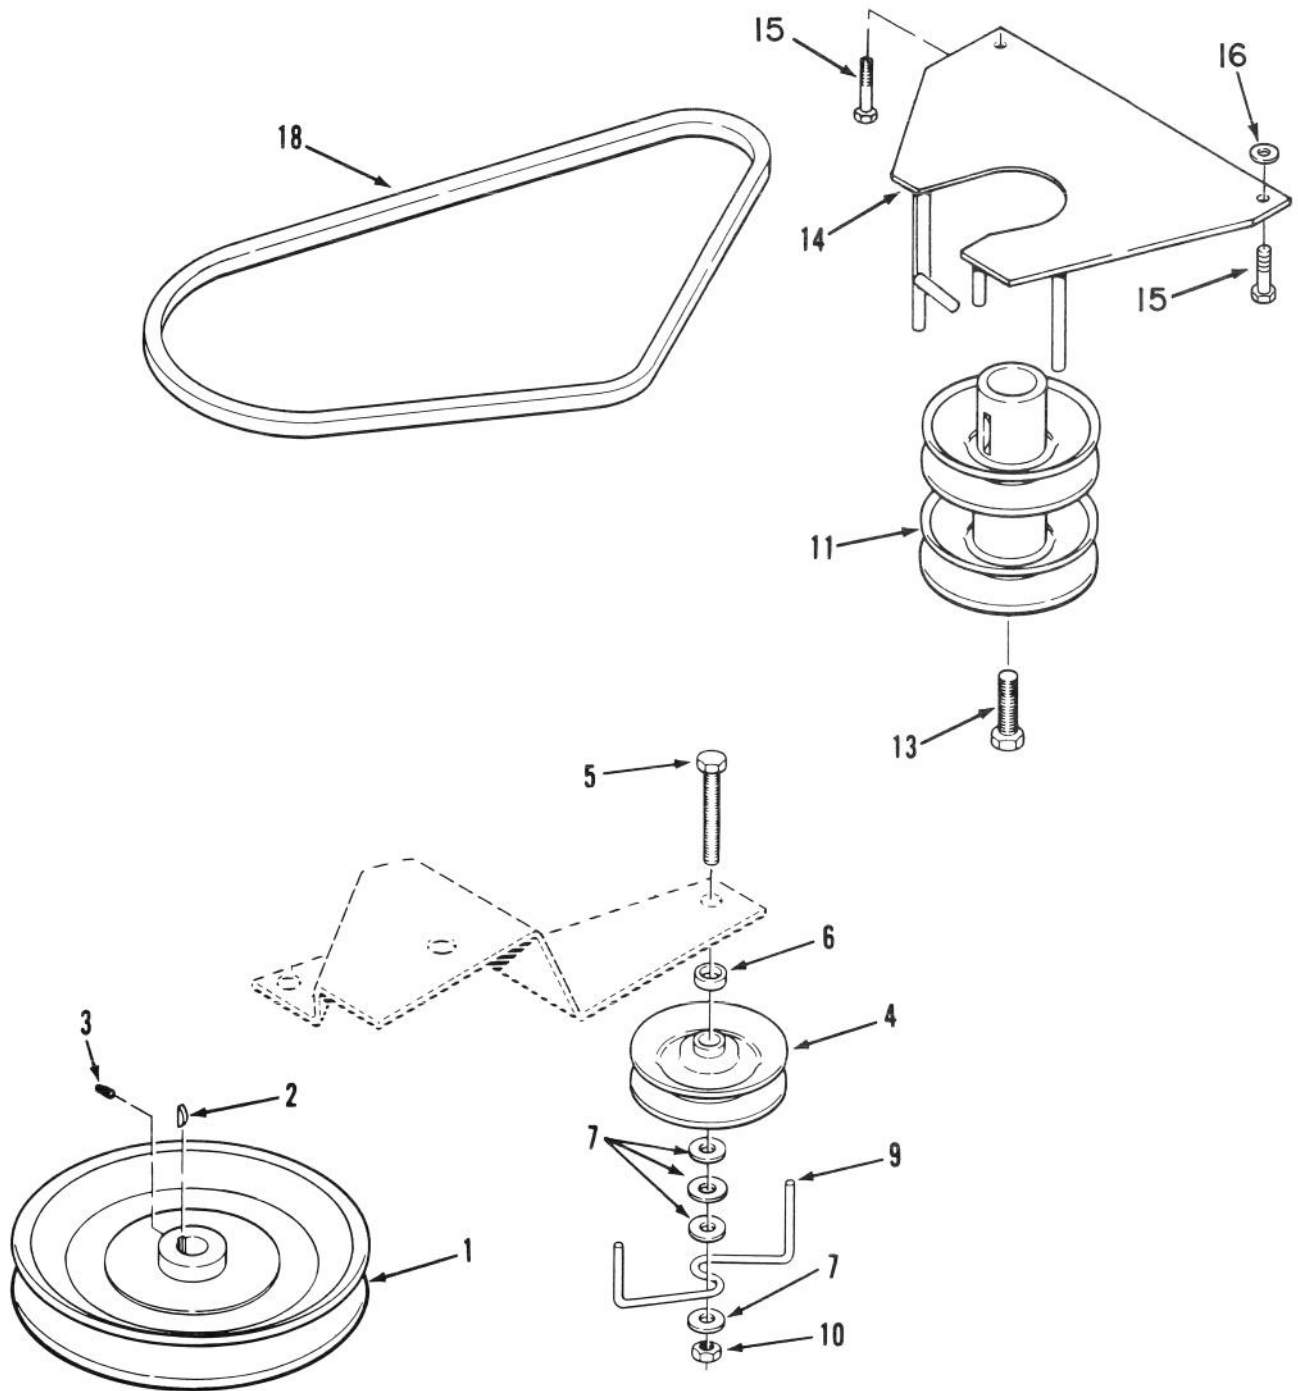

DRIVE BELT & PULLEY ASSEMBLY

DRIVE BELT & PULLEY ASSEMBLY

Ref. No.	Part No.	Description	No. Used
1	111136	Pulley - Transmission	1
2	937225	Key - Hi-Pro	1
3	3242-2	Screw - Square Head Set	2
4	113112	Pulley - V-Idler	1
5	323-10	Bolt	1
6	3256-24	Spacer	2
7	3256-4	Washer - Special	3
9	110362	Guide - V-Idler Pulley Belt	1

Ref. No.	Part No.	Description	No. Used
10	109779	Nut - Jam	1
11	114113	Pulley - Engine	1
13	908196	Bolt	1
14	114262	Guide - Engine Pulley Belt	1
15	322-9	Bolt	2
16	3256-23	Washer	2
18	113105	Belt - Transmission Drive	1