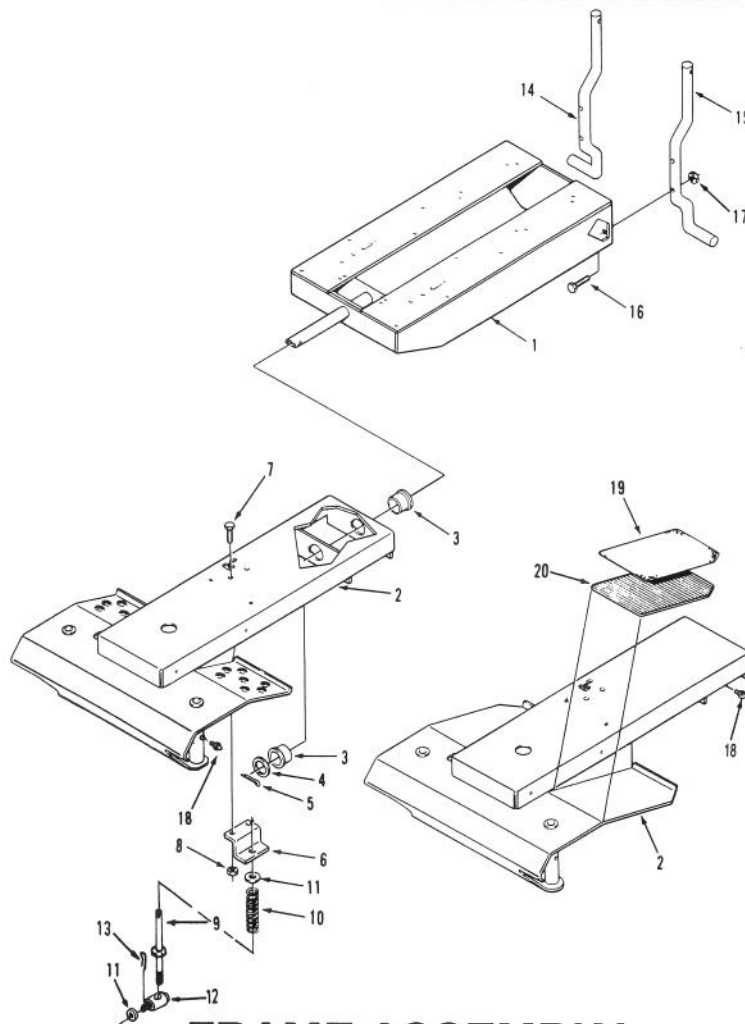

MODEL NO. R3-10B404-200001 & UP
MODEL NO. R3-12B602-200001 & UP

PARTS
CATALOG

WHEEL HORSE®
110-4E & 112-6E Riders

FRAME ASSEMBLY

C-1180

Ref. No.	Part No.	Description	No. Used
1	112502	Frame - Rear	1
2	111303	Frame - Front	1
3	110311	Bearing - Flange	2
4	110426	Washer - Special	4
5	932037	Pin - Cotter	1
6	110406	Bracket - Mower Hanging	1
7	323-5	Bolt	2
8	3296-39	Nut - E.S.	2
9	112922	Rod Assembly	1
10	109229	Spring - Compression	1
11	3256-24	Washer	2
*	3217-7	Nut	1