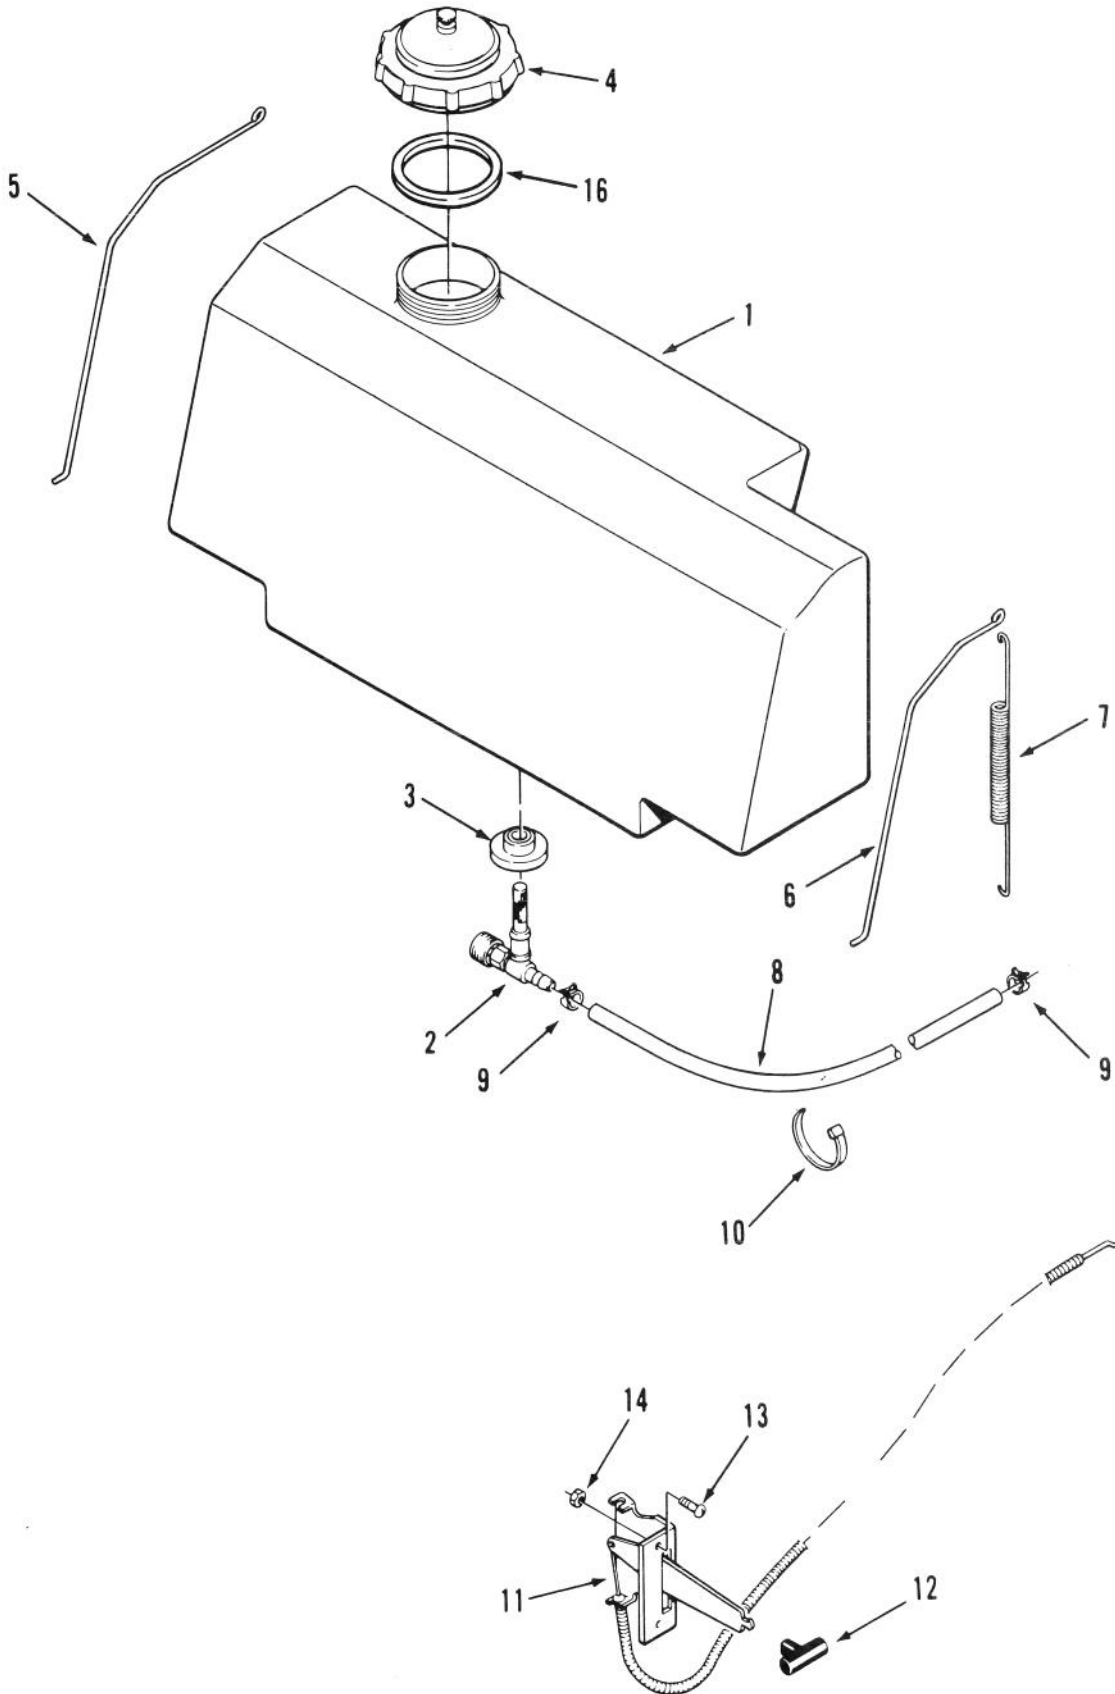

FUEL ASSEMBLY

FUEL ASSEMBLY

Ref. No.	Part No.	Description	No. Used	Ref. No.	Part No.	Description	No. Used
1	114194	Tank - Fuel (Includes Ref.# 2 & 3)	1	8	101338	Hose - Fuel 110-4	1
2	104048	Fitting - Fuel Tank, w/Screen	1	*	6554	Hose - Fuel 112-6	1
3	104047	Bushing	1	9	2412-98	Clamp - Hose	2
4	110352	Cap - Fuel Tank, w/ Gasket	1	10	100571	Tie - Cable	1
5	110925	Retainer - Fuel Tank, RH	1	11	110878	Control - Choke/Throttle	1
6	110926	Retainer - Tank LH 110-4	1	12	116454	Knob - Choke/Throttle	1
*	119940	Retainer - Tank 112-6	1	13	910792	Screw	2
7	110927	Spring	2	14	915740	Nut	2
				16	106931	Gasket - Fuel Cap	1