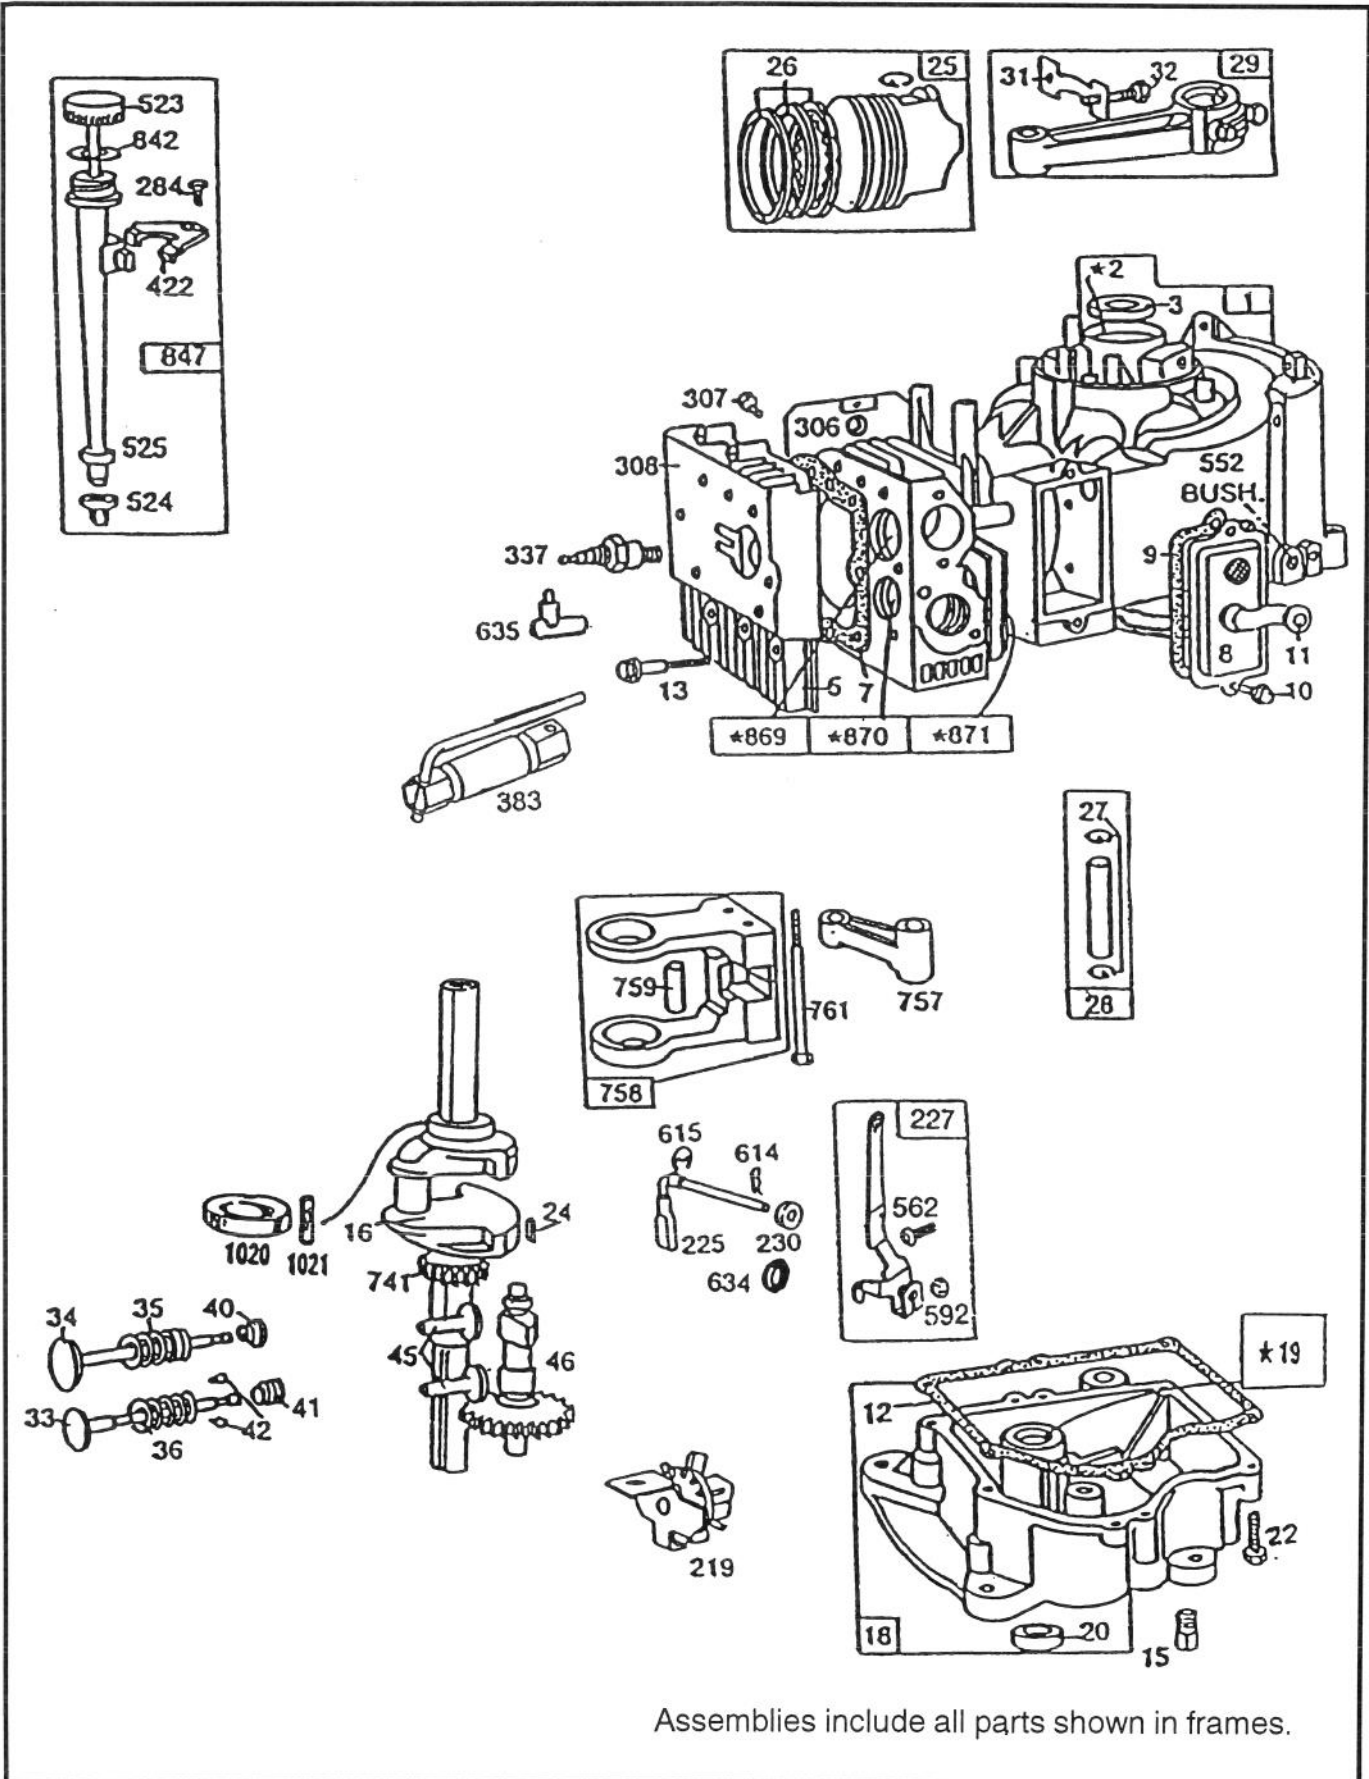

SPINDLE, PULLEYS & DRIVE BELT ASSEMBLIES

Ref. No.	Part No.	Description	No. Used
1	113168	Spindle Complete (Incl. Ref. # 3, 4, 5 & 8)	1
2	110441	Pulley - Spindle	1
3	106084	Bearing - Spindle	2
4	111140	Shaft - Spindle	1
5	113167	Housing - Spindle	1
7	960013	Nut - Whiz Lock	1
8	302-5	Fitting - Grease	1
9	322-3	Bolt	4
10	3253-4	Nut	4
11	112560	Blade - Mower 30"	1
14	110398	Lever - Mower Idler	1
15	110400	Pivot Channel	1
16	112125	Bolt - Shoulder	1
17	3256-25	Washer	1
18	109996	Nut - Jam	1
19	9202594	Washer - Special	1
20	108177	Spring - Torsion	1
21	3272-6	Pin - Cotter	1
22	3231-2	Bolt - Carriage	1
23	3256-24	Washer	1

Ref. No.	Part No.	Description	No. Used
24	3296-39	Nut - Lock	8
25	110910	Pulley - Flat Idler	1
26	323-10	Bolt	1
28	114567	Belt - Mower Drive	1
29	111156	Spindle Cup	1
30	113309	Blade Bar	1
31	3220-6	Nut	1
32	911440	Bolt	2
33	106068	Spacer - Spindle	1
34	111138	Plate - Support	1
35	323-6	Bolt	4
37	3231-30	Bolt - Carriage	2
38	111683	Belt Cover	1
39	2534	Clip	1
40	112228	Spring	1
41	302-40	Fitting - Grease	1
42	3253-4	Washer - Lock	4
43	2844	Washer	1
44	109779	Nut - Hex Jam	2
45	323-5	Screw - Hex Head Cap	2

ENGINE BRIGGS & STRATTON MODEL 257707-0127-01

Assemblies include all parts shown in frames.