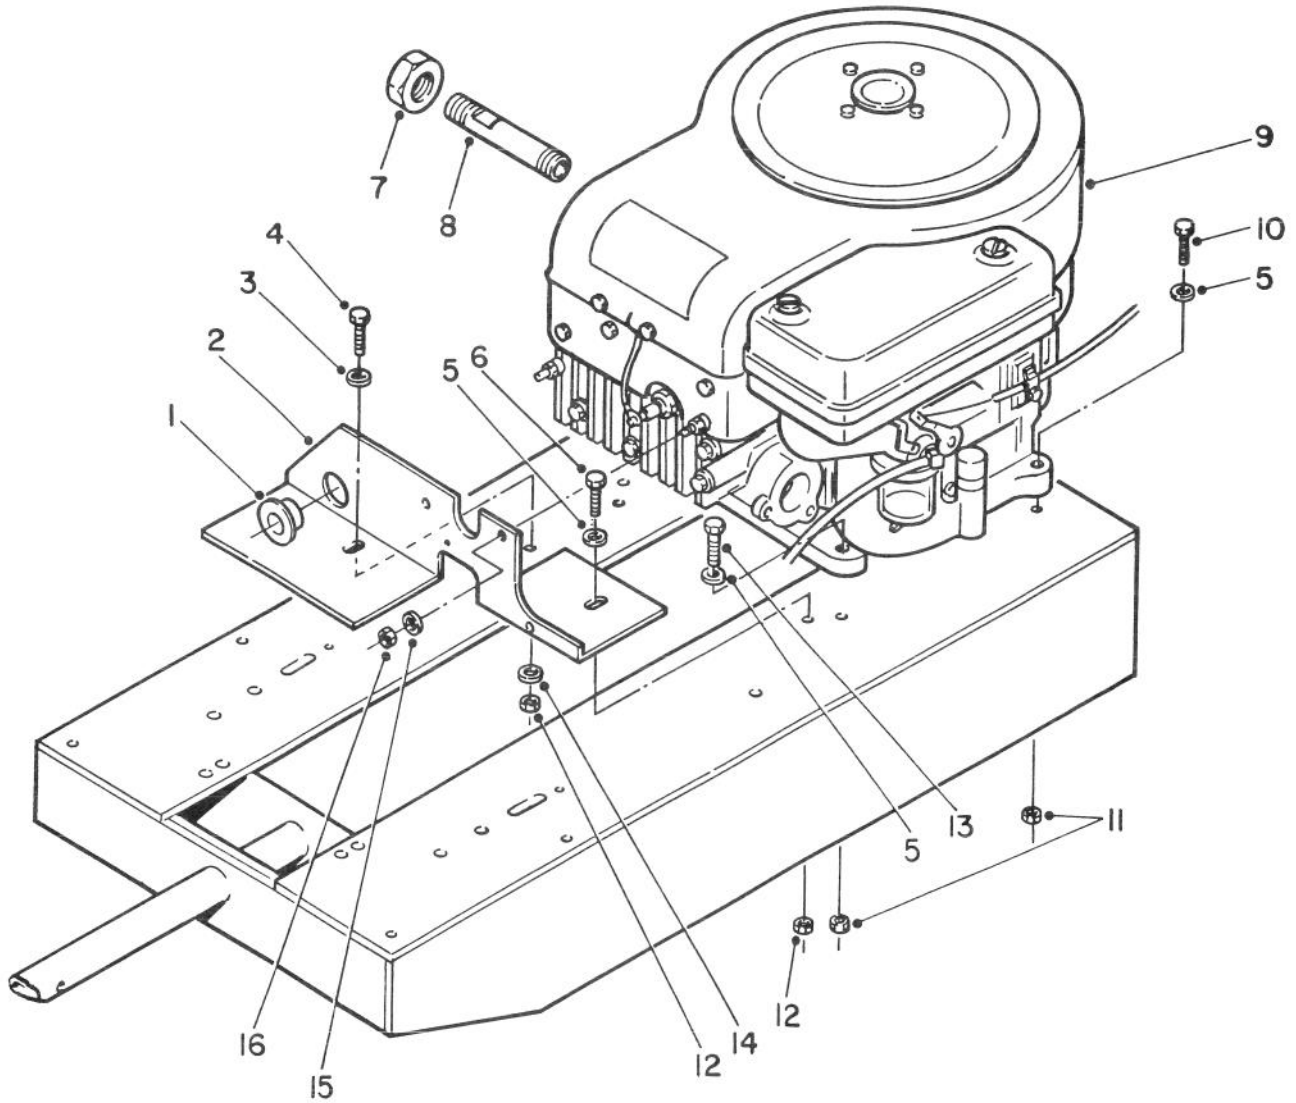

ENGINE ASSEMBLY

ENGINE ASSEMBLY

Ref. No.	Part No.	Description	No. Used
1	938031	Bushing	1
2	115962	Bracket - Engine Head (110-4E Model)	1
*	117269	Bracket - Engine Head (112-6E Model)	1
3	3256-24	Washer	2
4	323-7	Bolt	1
5	3256-66	Washer	4
6	323-13	Bolt	1
7	5224	Cap - Pipe	1

Ref. No.	Part No.	Description	No. Used
8	112676	Pipe - Drain	1
9		Engine - Order from Briggs	1
10	322-9	Bolt	2
11	3296-29	Nut - Lock	4
12	3296-39	Nut - Lock	2
13	322-7	Bolt	2
14	2844	Washer - Special	1
15	3253-4	Washer - Lock	2
16	3217-6	Nut	2