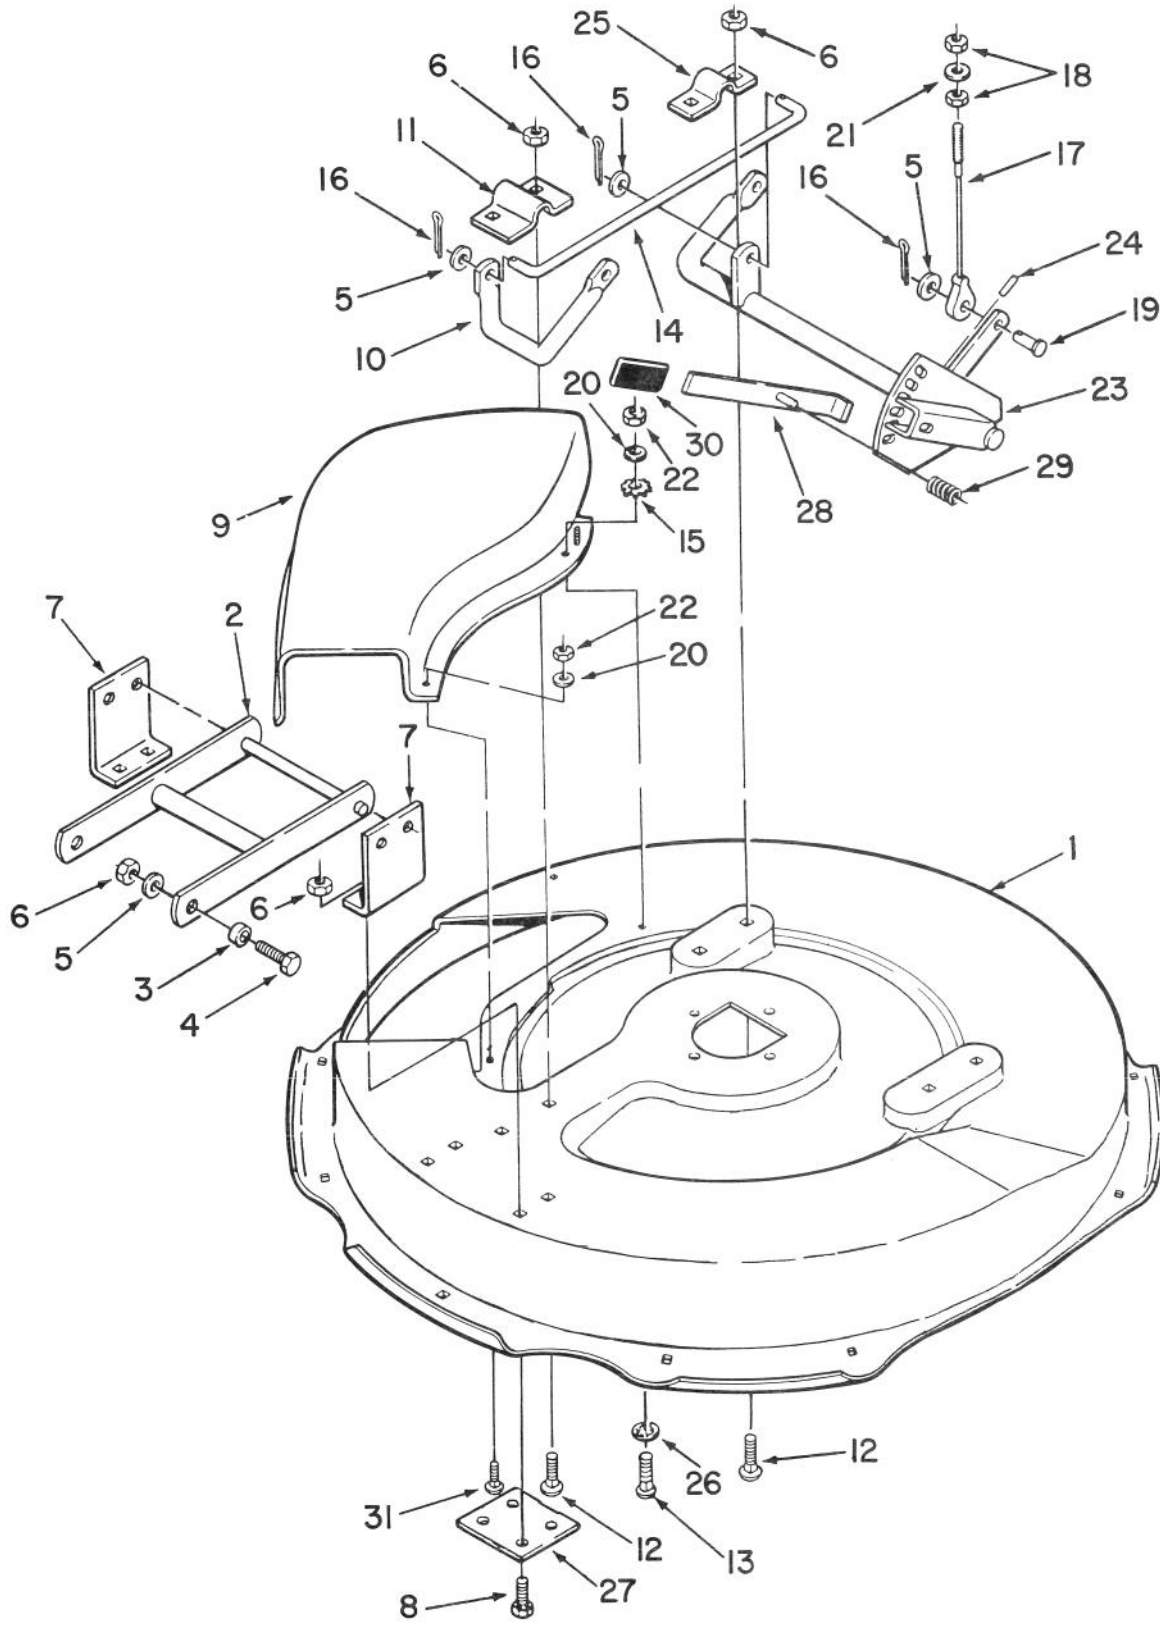

MOWER DECK & FRONT MOUNT ASSEMBLIES

MOWER DECK & FRONT MOUNT

Ref. No.	Part No.	Description	No. Used	Ref. No.	Part No.	Description	No. Used
1	111143	Mower Deck	1	17	110412	Cable - Mower Support	2
2	110402	Mower Mount W/A	1	18	3217-6	Nut	4
3	102704	Spacer	2	19	932961	Pin - Clevis	2
4	323-8	Bolt	2	20	3256-22	Washer	4
5	3256-24	Washer	5	21	3256-23	Washer	2
6	3296-39	Nut	12	22	3296-42	Nut	4
7	110405	Bracket - Front Mower	2	23	110413	Height Adjustment Assy.	1
8	323-6	Bolt - Hex	4	24	933182	Pin - Spirol	1
9	115206	Deflector - Mower	1	25	110841	Clamp	1
10	110409	Rod - Height Adjustment	1	26	3254-2	Washer - Internal Tooth Lock	1
11	113422	Clamp	1	27	112736	Plate - Front Mounting	1
12	3231-2	Bolt - Carriage	6	28	110418	Lever - Height Adjustment	1
13	3229-25	Bolt - Carriage	1	29	101853	Spring	1
14	110914	Rod - Height Adjustment	1	30	102597	Grip	1
15	3255-7	Washer - Ext. Tooth Lock	1	31	3229-22	Bolt - Carriage	3
16	3272-6	Pin - Cotter	4