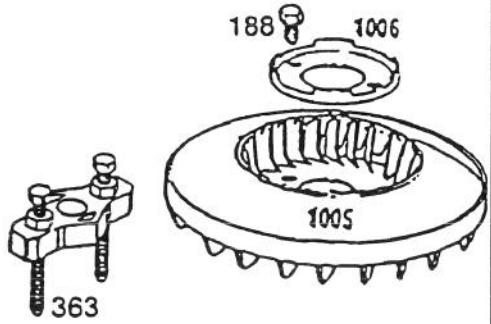

BRIGGS & STRATTON MODEL 286707-0118-01

BRIGGS & STRATTON MODEL 286707-0118-01

Ref. No.	Part No.	Description	No. Used
23	492326	Flywheel and Ring Gear	
75	224061	Washer-Spring	
78	94626	Screw-Sem	
300	491413	Muffler-Exhaust	
188	93535	Muffler	
309		Motor - Starter (Ref.)	
332	92284	Nut-Hex. (Flywheel Mtg.)	
333	492341	Armature-Magneto	
334	93381	Screw-Armature Mounting	
346	93705	Screw-Hex. Hd.	
356	398808	Wire-Ground	
363	19203	Puller-Flywheel	
423	94625	Screw-Hex. Hd. (Shield Mtg.)	
455	222561	Cup-Screen Mtg.	
468	222562	Screen-Flush Rotating	

Ref. No.	Part No.	Description	No. Used
482	93621	Screw-Sem	
613	93927	Screw-Hex. Hd.	
676	393761	Deflector-Muffler	
725	223023	Shield-Muffler	
726	392134	Gear-Ring (Includes Mtg. Parts)	
727	490324	Cover-Startor	
728	94627	Screw	
836	94513	Screw-Hex. Hd.	
851	221798	Terminal-Ignition Cable	
877	393814	Connector Assy.-Stator	
*883	272293	Gasket-Exhaust Pipe	
887	391529	Stator Assy.-Alternator	
994	392390	Arrester-Spark	
1005	280687	Retainer	
1006	223726	Screw