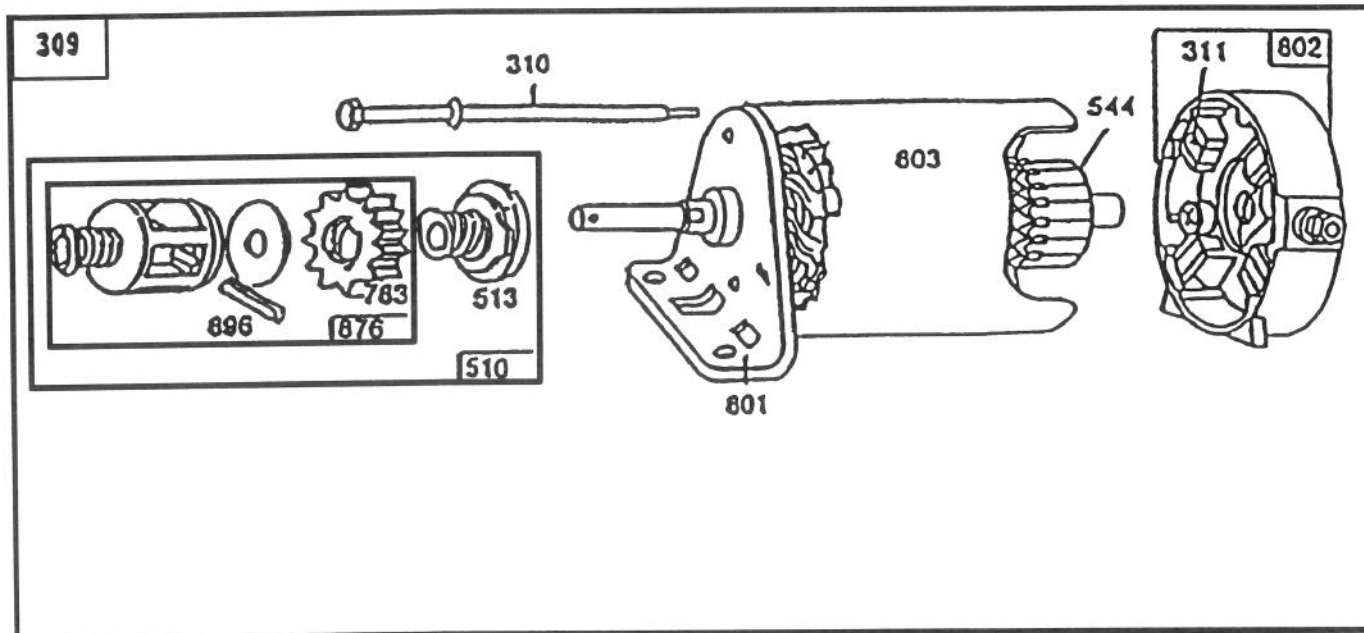

STARTER BRIGGS & STRATTON 286707-0118-01

Ref. No.	Part No.	Description	No. Used	Ref. No.	Part No.	Description	No. Used
309	494196	Motor & Drive Assembly	1	783	280104	Gear Assembly	1
310	94004	Bolt	2	801	394856	Drive End Cap Assembly	1
311	395538	Brush Assembly	1	802	395537	End Cap Assembly	1
510	490421	Drive Assembly (Incl. Ref. # 513, 783, & 876 & 896)	1	803	494205	Housing Assembly	1
513	398003	Clutch Assembly	1	876	490467	Retainer & Pin	1
544	391160	Armature Assembly	1	896	94288	Pin Roll	1