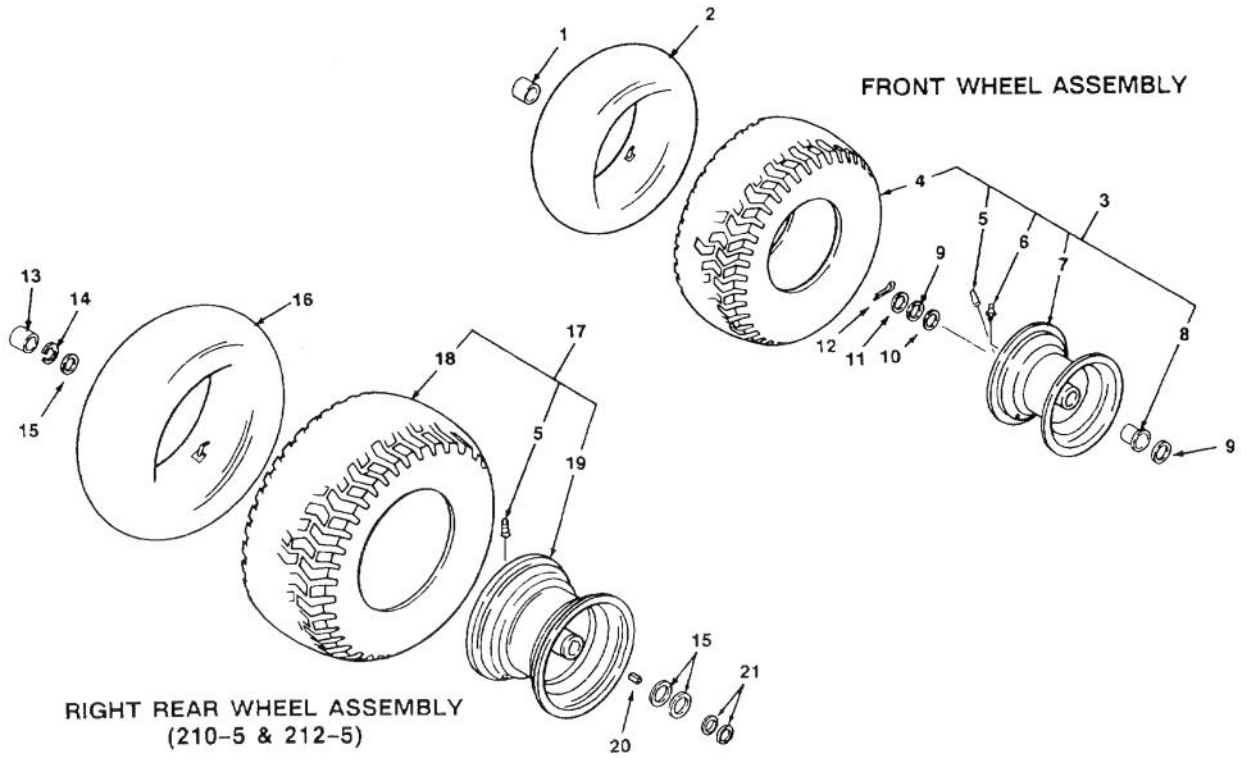

*Not Illustrated

WHEEL & TIRE ASSEMBLY

WHEEL & TIRE ASSEMBLY

Ref. No.	Part No.	Description	No. Used
1	109154	Hubcap	2
2	100079	Tube - Inner	2
3	116883	Front Wheel & Tire Assy. (Incl. Ref. #4-8)	2
4	116884	Tire - Front	2
5	5108	Valve - Stem	4
6	109500	Fitting - Grease	2
7	116885	Front Wheel Assembly (Incl. Ref. #5, 6 & 8)	2
8	116887	Bushing - Flange	4
9	1278	Washer - .050"	A/R
10	5210	Washer - .015"	A/R
11	109262	Washer - Hubcap	2
12	3272-17	Pin - Cotter	2
13	109261	Hubcap	2
14	32151-48	Ring - Snap	2
15	109262	Washer - .050"	6