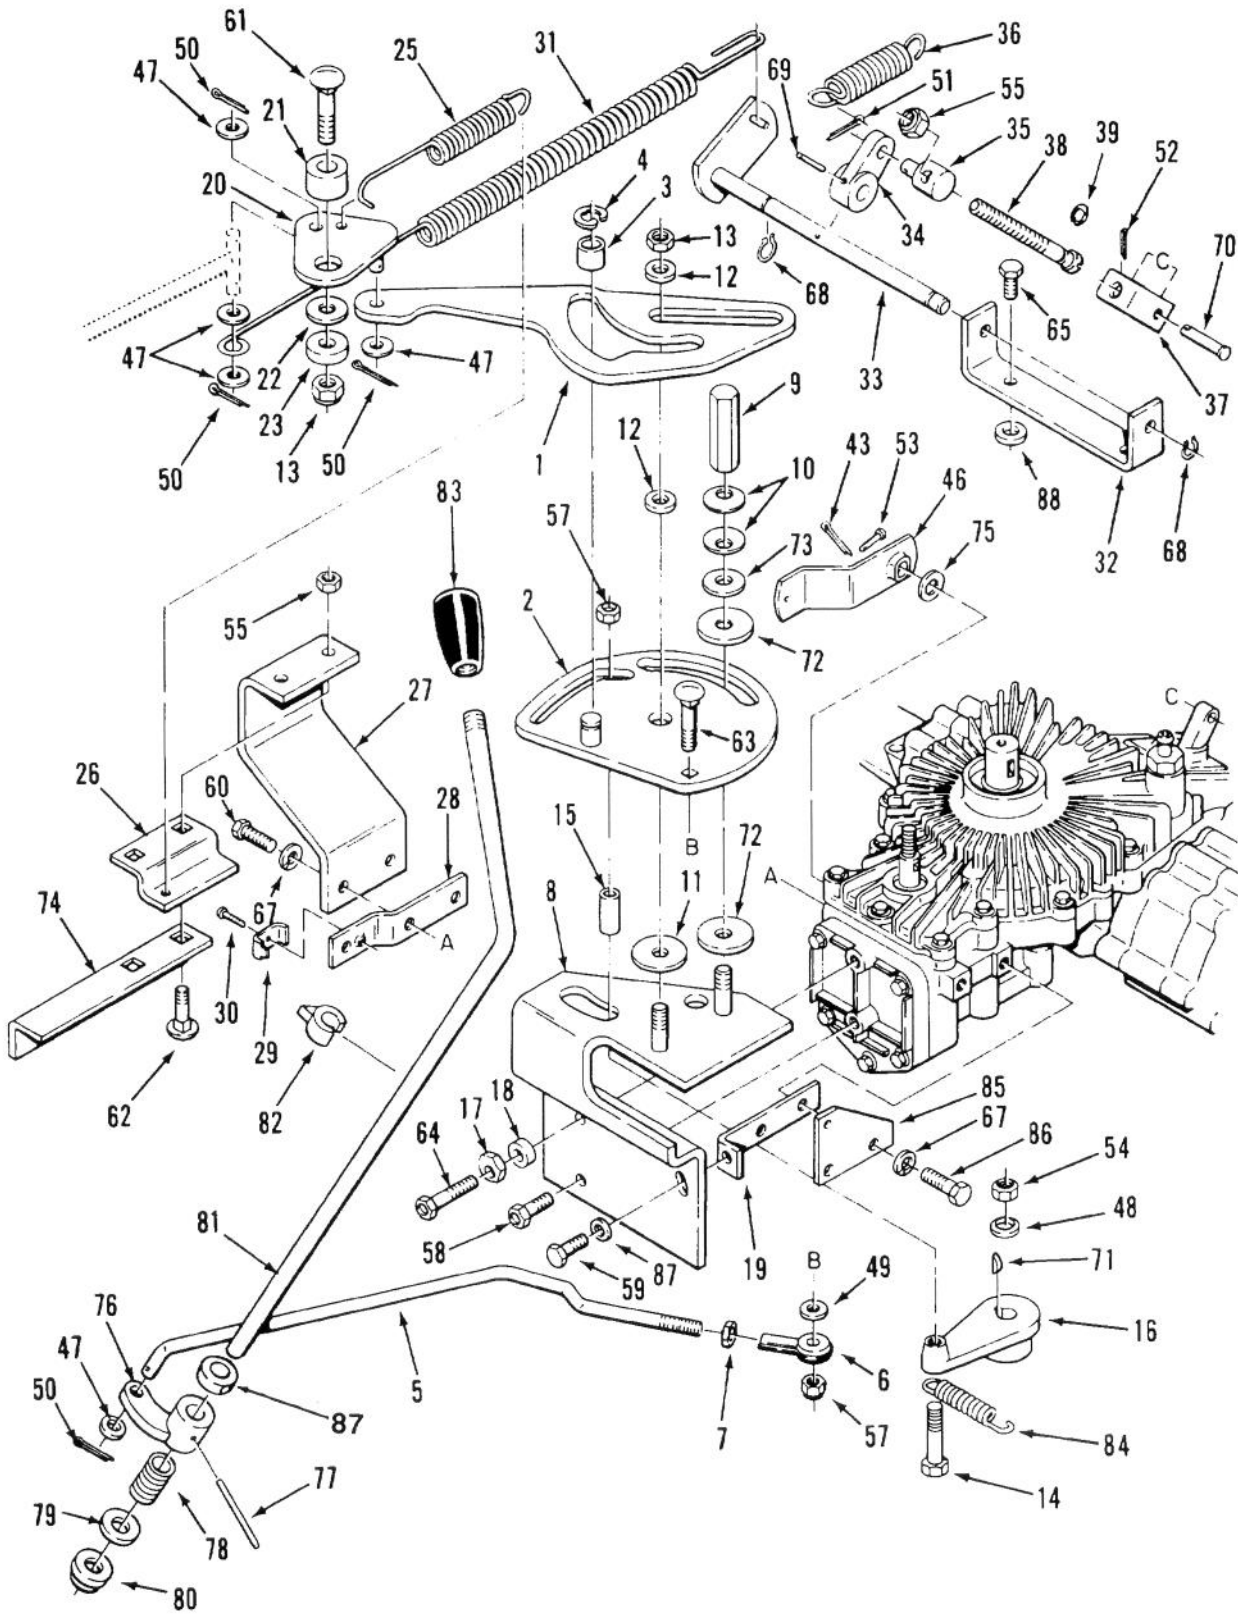

TRANSMISSION LINKAGE ASSEMBLY (210-H & 212-H)

TRANSMISSION LINKAGE ASSEMBLY (210-H & 212-H)

Ref. No.	Part No.	Description	No. Used
1	114416	Plate - Neutral Return	1
2	114401	Plate - Cam	1
3	100656	Bearing - Cam Return	1
4	32120-47	Ring - Retaining	1
5	116339	Rod - Speed Control	1
6	110189	Rod - End	1
7	3220-1	Nut - Jam	1
8	114403	Support - Cam Plate	1
9	114695	Nut - Special	1
10	100365	Washer - Spring Disc	2
11	100305	Washer - Friction	1
12	100309	Spacer - Cam	2
13	109779	Nut - Jam	2
14	911459	Bolt	1
15	114402	Spacer	1
16	116340	Arm - Motion Control	1
17	106661	Cam	1
18	109447	Gear - Spacer	1
19	114656	Support - Angle	1
20	114404	Plate - Neutral Pivot	1
21	114697	Spacer	1
22	920271	Washer - Special	1
23	104859	Spacer - Lift Link	1
25	114818	Spring	1
26	114668	Bracket - Spring	1
27	114410	Bracket - Torque	1
28	115678	Plate - Mounting	1
29	111688	Clamp	1
30	926641	Screw	1
31	114698	Spring - Brake	1
32	114666	Bracket	1
33	79-3480	Pivot - Brake	1
34	114663	Plate	1
35	104524	Trunnion	1
36	107677	Spring - Brake	1
37	114665	Clevis	1
38	79-2720	Bolt - Adjusting	1
39	32151-73	Ring - Retaining	1
43	932000	Pin - Cotter	1
46	116398	Plate - Arm	1

Ref. No.	Part No.	Description	No. Used
47	3256-23	Washer	5
48	3256-24	Washer	1
49	3256-22	Washer	1
50	3272-6	Pin - Cotter	3
51	3272-7	Pin - Cotter	1
52	3272-2	Pin - Cotter	1
53	932948	Pin - Clevis	1
54	32146-2	Nut - Lock	1
55	3296-29	Nut - Lock	3
57	3296-42	Nut - Lock	2
58	926696	Bolt	1
59	322-2	Bolt	1
60	322-3	Bolt	2
61	3231-4	Bolt - Carriage	1
62	3230-2	Bolt - Carriage	2
63	3229-2	Bolt - Carriage	1
64	926698	Screw	1
65	908016	Bolt	2
67	3253-4	Washer - Lock	4
68	32151-52	Ring - Snap	2
69	32120-50	Pin - Spirol	1
70	932948	Pin - Clevis	1
71	937082	Key - Woodruff	1
72	114821	Washer - Friction	2
73	3256-4	Washer	1
74	115677	Bracket	1
75	920259	Washer	1
76	111430	Arm	1
77	933273	Pin - Spirol	1
78	111432	Spring	1
79	3765	Washer - Shim	1
80	5666	Bushing Nylon	1
81	78-3230	Shaft	1
82	113025	Pointer	1
83	112983	Knob	1
84	117326	Spring	1
85	117325	Bracket - Spring	1
86	322-5	Screw - Hex. Hd.	2
87	78-2030	Collar	1
88	111044	Spacer	2

*Not Illustrated