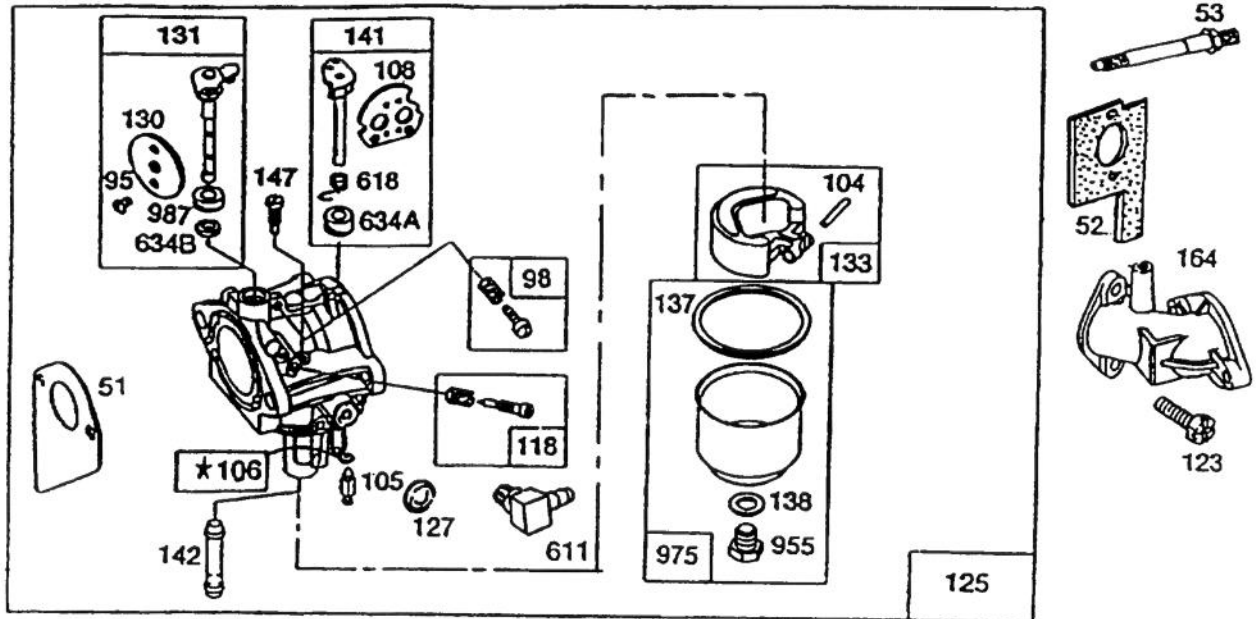

ENGINE BRIGGS & STRATTON MODEL 257707-0123-01

121 Carburetor Overhaul Kit

977 Carburetor Gasket Set

Assemblies include all parts shown in frames.

ENGINE BRIGGS & STRATTON MODEL 257707-0123-01

Ref. No.	Part No.	Description	No. Used
◆51	272465	Gasket-Carburetor (Carb. to Elbow)	
★52	270872	Gasket-Carburetor Mounting	
53	94637	Stud-Carburetor Mounting	
●95	94098	Screw-Throttle	
98	494382	Screw-Idle Speed	
●104	231789	Pin-Float Hinge	
●105	231790	Valve Assy.-Inlet Needle	
●106	281169	Inlet Valve Seat	
108	224666	Valve-Choke	
118	494383	Valve-Needle	
121	494882	Carburetor Overhaul Kit	
123	94616	Screw-Carburetor Mtg.	
125	494881	Carburetor Assembly	
●127		Plug-Welch (Sold in Kit Only).	
130	224539	Valve-Throttle	
131	494379	Shaft and Lever-Throttle	
133	494381	Float-Carburetor	
◆◆137	281165	Gasket-Float Bowl	
◆◆138	281164	Washer-Float Bowl Screw	
141	494879	Shaft and Lever-Choke	
●142	494878	Nozzle/Jet-Carburetor	
●147	231794	Pilot-Jet	
164	213819	Elbow-Carburetor	
187	393815	Hose Assy.-Fuel	
201	262767	Link-Governor	