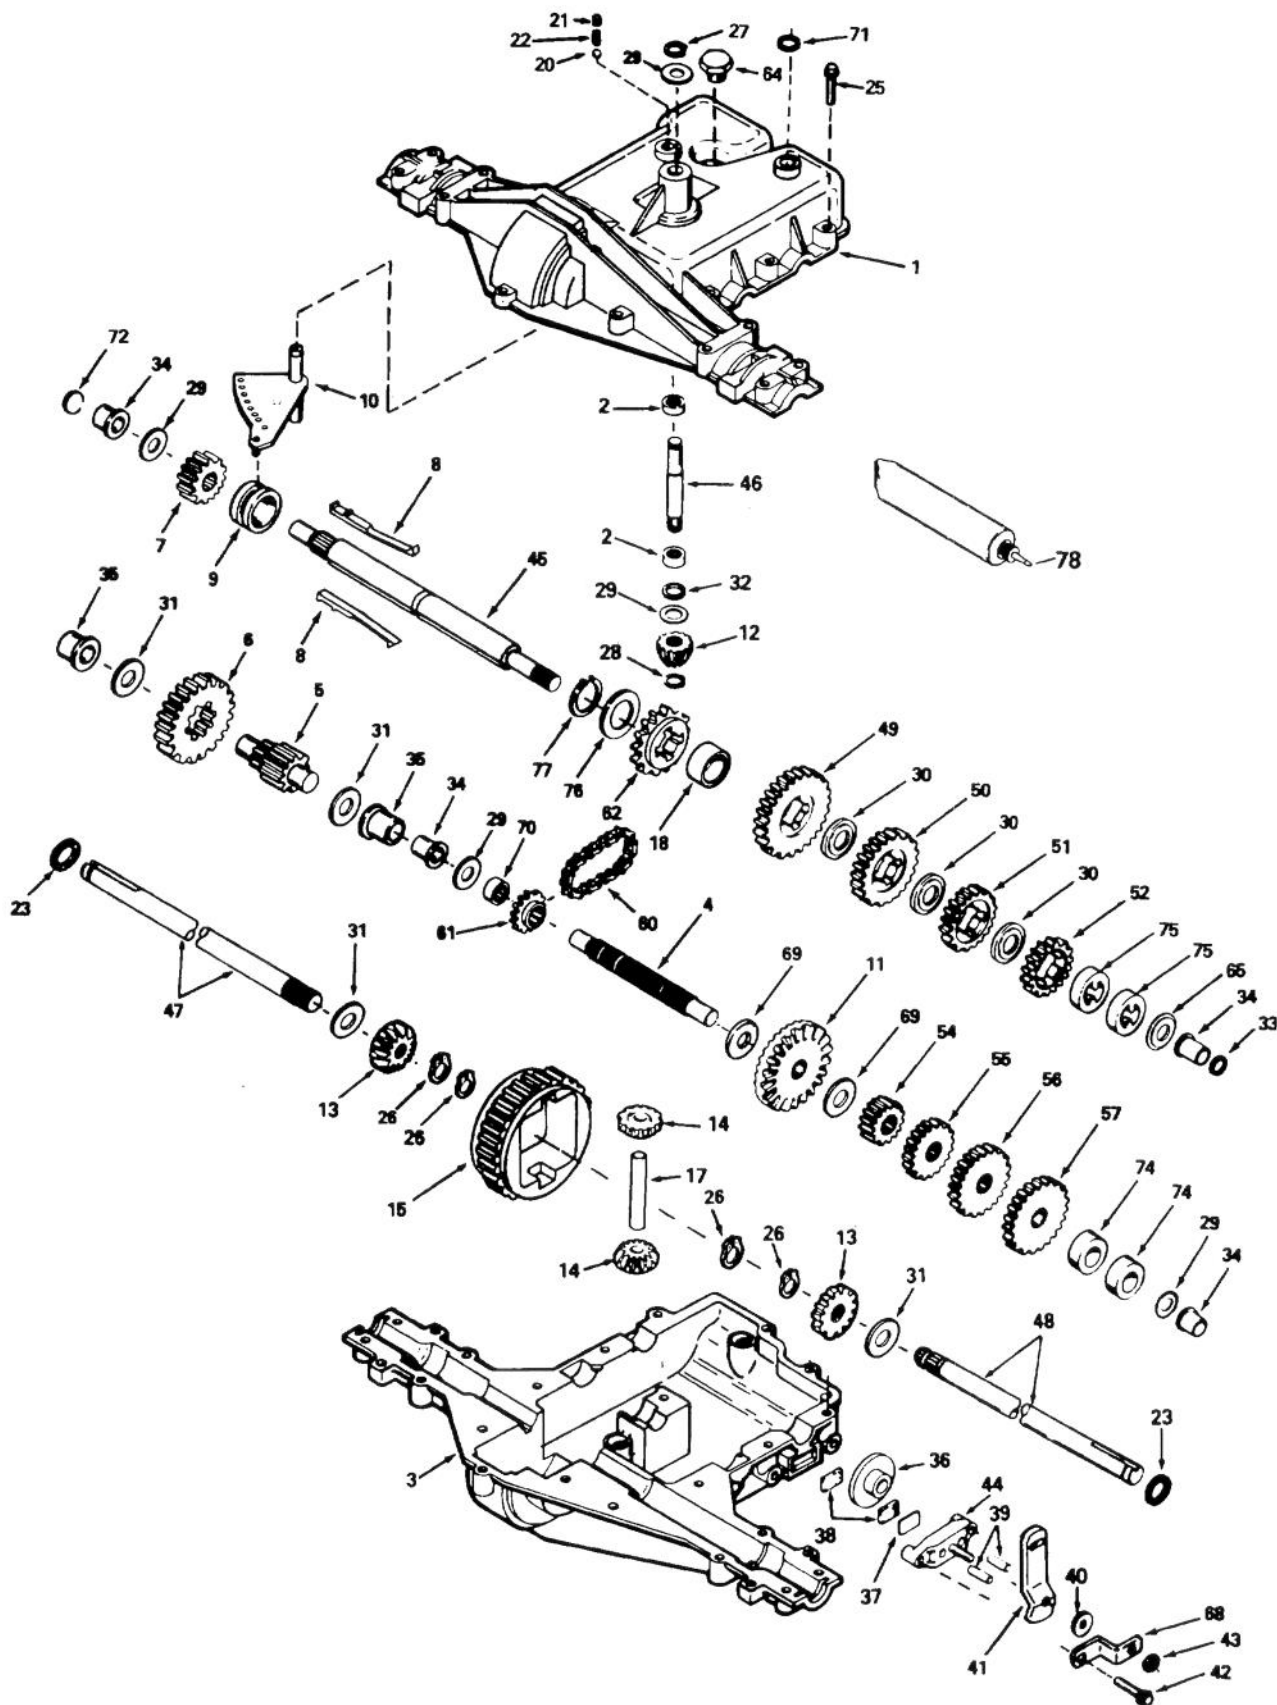

PEERLESS TRANSMISSION MODEL NO. 930-020 (210-5 & 212-5)

PEERLESS TRANSMISSION MODEL NO. 930-020 (210-5 & 212-5)

Ref. No.	Part No.	Description	No. Used	Ref. No.	Part No.	Description	No. Used
1	772108	Cover - Transaxle	1	39	786026	Pin - Dowel	2
2	780086	Bearing - Needle	2	40	792076	Washer - Flat	1
3	770102	Case - Transaxle	1	41	790039	Lever - Brake	1
4	776260	Shaft - Counter	1	42	792073	Screw - Flanged Hex Hd.	2
5	776219	Output Shaft & Pinion Assy.	1	43	792075	Nut - Lock	1
6	778139	Gear - Output	1	44	790025	Holder - Brake Pad	1
7	778136	Gear - Spur (15 teeth)	1	45	776315A	Shaft - Brake (4-keyed)	1
8	792136	Key - Shifter	2	46	776135	Shaft - Input	1
9	784352	Collar - Shifter	1	47	774688	Axle (11-5/8" long)	1
10	784354	Shift Rod & Fork Assy.	1	48	774747	Axle (16-1/4" long)	1
11	778229	Gear - Bevel (42 teeth)	1	49	778191	Gear - Spur (37 teeth)	1
12	778113A	Bevel Pinion - Input	1	50	778125	Gear - Spur (35 teeth)	1
13	778221	Gear - Bevel	2	51	778124A	Gear - Spur (30 teeth)	1
14	778068	Gear - Bevel Pinion	2	52	778123A	Gear - Spur (25 teeth)	1
15	778260	Gear - Ring	1	53	778121A	Gear - Spur (20 teeth)	1
16	786139	Pin - Drive	1	54	778230	Gear - Spur (12 teeth)	1
18	786102	Spacer	1	55	778151	Gear - Spur (15 teeth)	1
20	792077	Ball - Steel	1	56	778126A	Gear - Spur (20 teeth)	1
21	792078	Set Screw	1	57	778127A	Gear - Spur (25 teeth)	1
22	792079	Spring	1	58	778129A	Gear - Spur (30 teeth)	1
23	788061	Ring - Seal	2	60	786062A	Chain - Roller	1
25	792073	Screw - Flanged Hex. Hd.	17	61	786061	Sprocket (10 teeth)	1
26	792125	Ring - Retainer (Pkg. of 2)	4	62	786124	Sprocket (14 teeth)	1
27	792035	Ring - Retainer	1	64	792074	Plug - Hex. Hd.	1
28	788040	Ring - Retainer	1	65	780109	Washer - Thrust	1
29	780072	Washer - Thrust	5	68	786086	Bracket - Brake Lever	1
30	780108	Washer - Thrust	4	69	780051	Washer - Thrust	2
31	780001	Washer	4	70	786118	Spacer	1
32	792001	Seal - O-Ring	1	71	788069	Seal - Square Cut	1
33	788051	Seal - Square Cut	1	72	786116	Disk	1
34	780105A	Bushing - Flanged	4	74	786071	Spacer	1
35	780118A	Bushing - Flanged	2	75	786072	Spacer	1
36	790003	Disk - Brake	1	76	780090	Washer - Thrust	1
37	790007	Plate - Brake Pad	1	77	788075	Ring - Retaining	1
38	790006	Pad - Brake	2	78	788067B	Grease (32 oz. bottle)	1