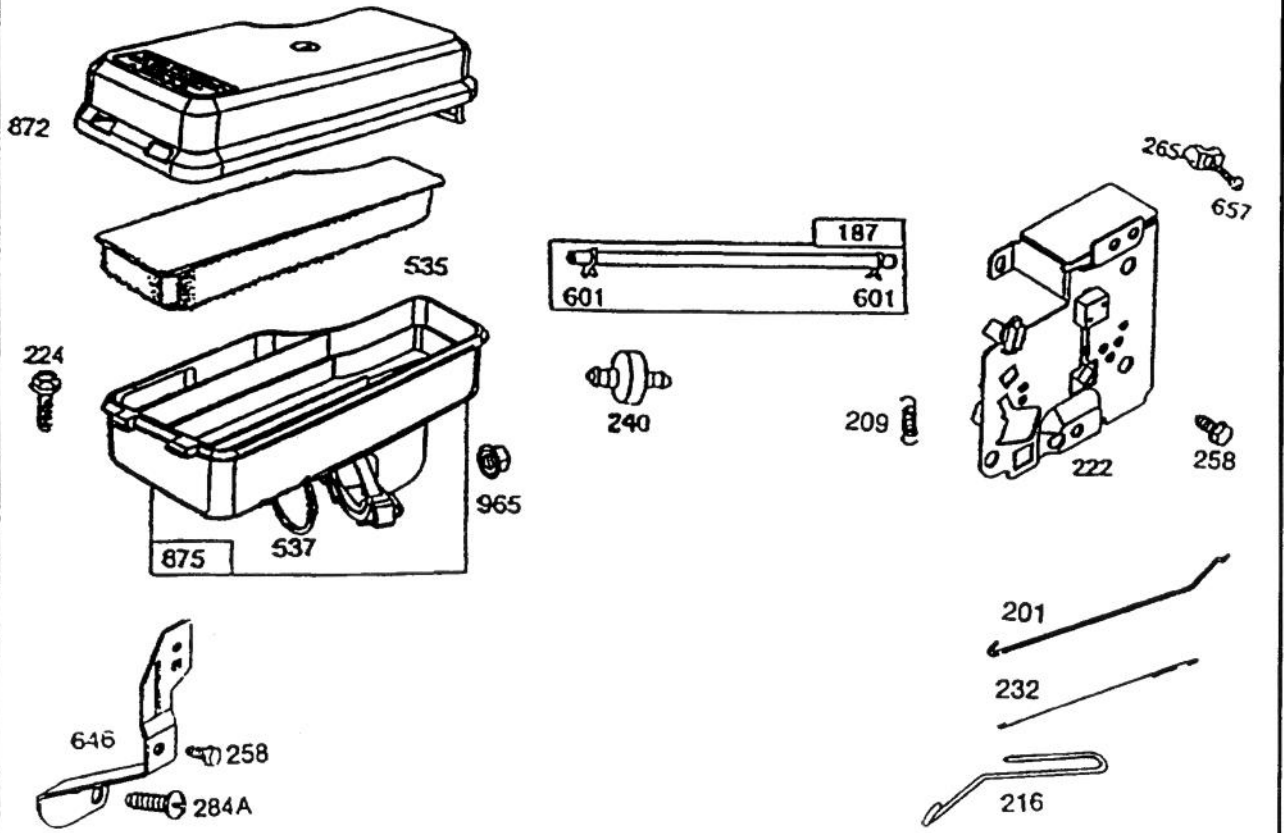

ENGINE BRIGGS & STRATTON MODEL 257707-0123-01

121 Carburetor Overhaul Kit

977 Carburetor Gasket Set