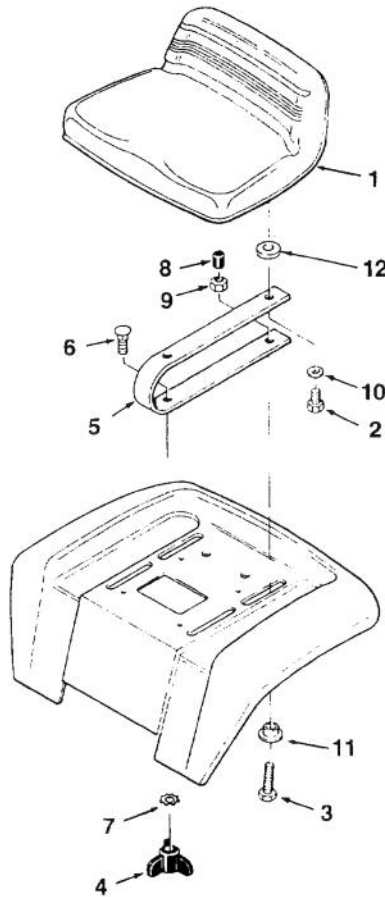

MODEL NO. 32120503-200001 & UP
 MODEL NO. 32120E03-200001 & UP
 MODEL NO. 3210B503-200001 & UP
 MODEL NO. 3210BE03-200001 & UP

**PARTS
 CATALOG**

**WHEEL HORSE®
 200 SERIES LAWN TRACTOR**

3315-195

C-0897

SEAT ASSEMBLY (210-5 & 210-H)

Ref. No.	Part No.	Description	No. Used	Ref. No.	Part No.	Description	No. Used
1	78-7600	Seat	1	7	78-2740	Washer - Lock	2
2	322-5	Screw - Hex. Hd.	4	8	111439	Grip	2
3	322-41	Screw - Hex. Hd.	2	9	3296-29	Nut - Lock	2
4	78-7180	Knob	2	10	3253-4	Washer - Lock	4
5	112837	Spring	2	11	105503	Spacer	2
6	3230-3	Bolt	2	12	109989	Spacer - Nylon	4