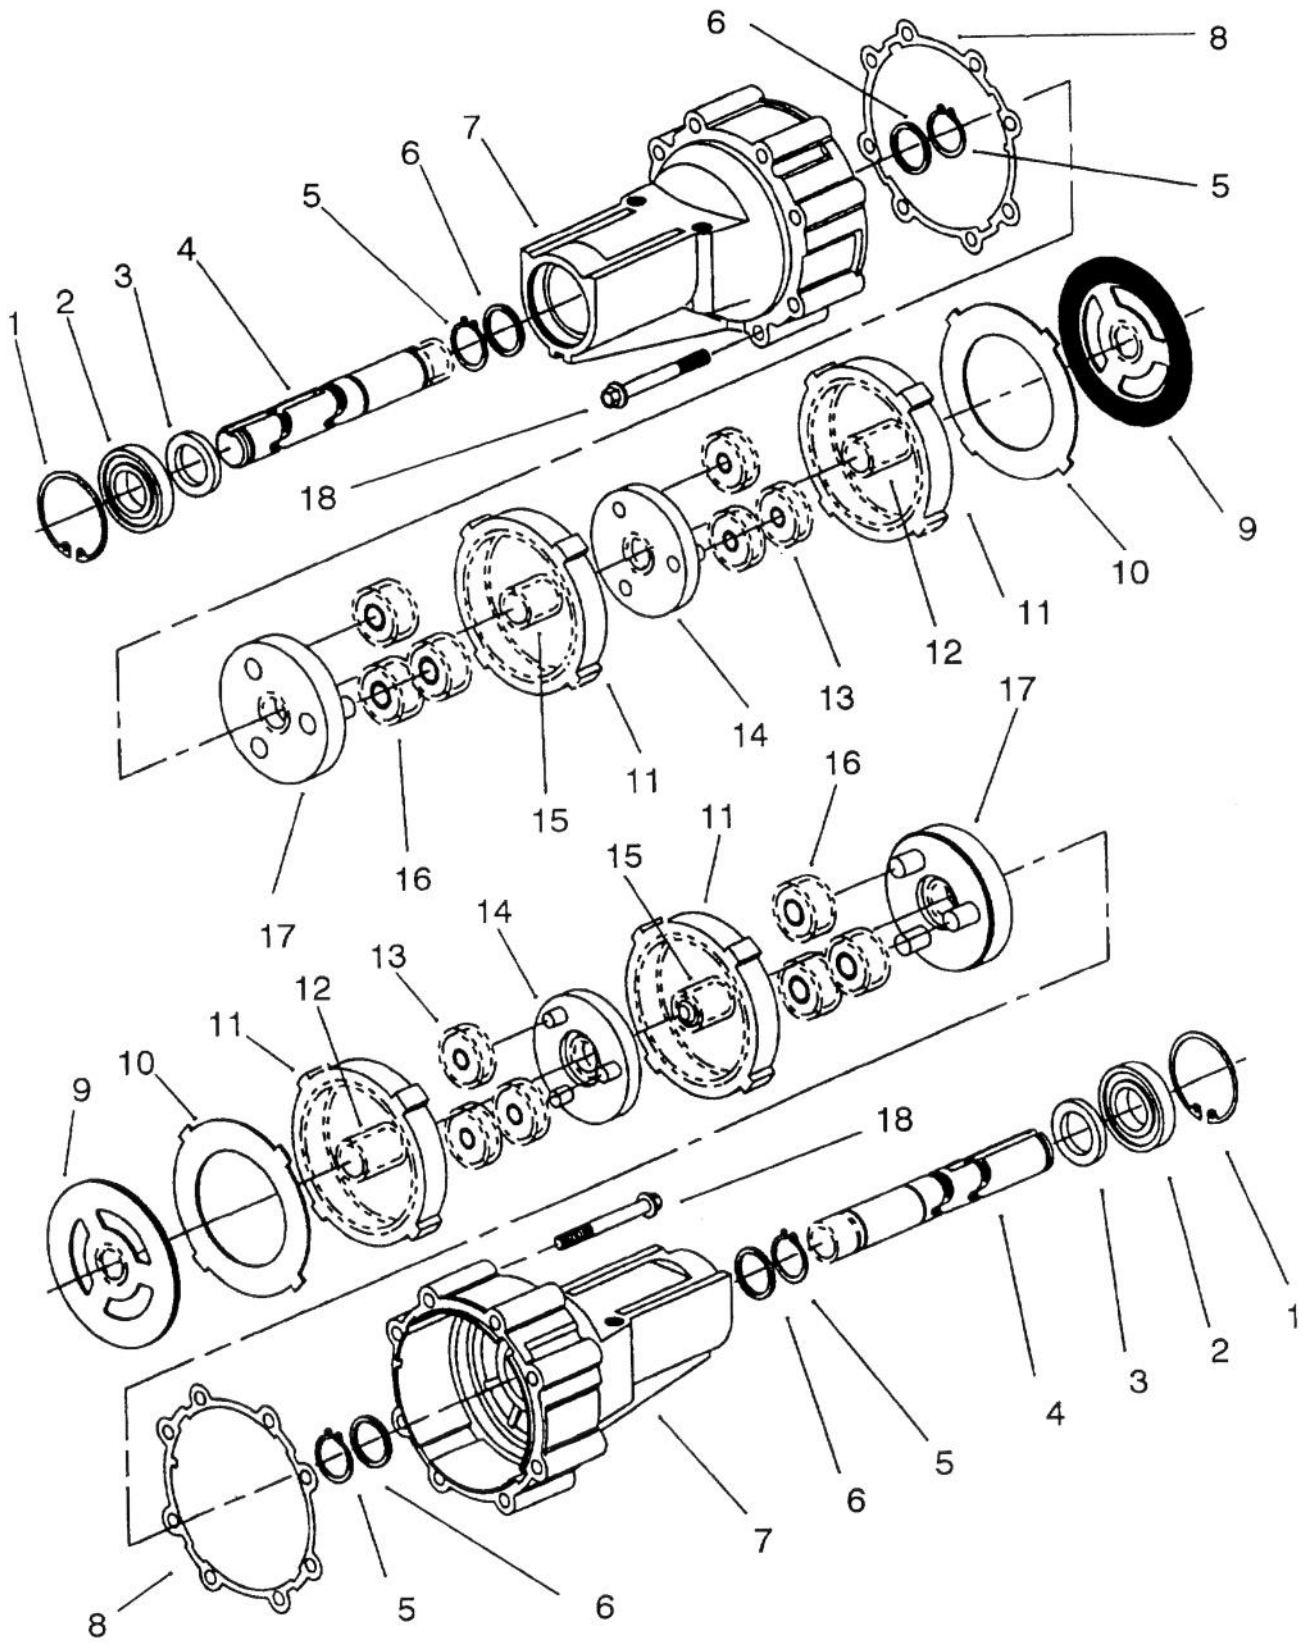

TRANSMISSION EATON MODEL 751-042

TRANSMISSION EATON MODEL 751-042

Ref. No.	Part No.	Description	No. Used
1	88-2560	Ring - Retaining	2
2	88-2570	Bearing - Ball	2
3	88-2580	Seal - Radial Lip	2
4	88-2590	Shaft - Axle	2
5	88-2600	Ring - Retaining	4
6	88-2610	Washer - Thrust	4
7	88-2620	Housing - Axle	2
*	88-2630	Housing Assembly - Axle (Incl. Ref.# 1-7)	2
8	88-2640	Gasket - Axle Housing	2
9	88-2650	Plate - Reaction	2

Ref. No.	Part No.	Description	No. Used
10	88-2660	Plate - Backup	2
11	88-2870	Gear - Ring, 54 Tooth	4
12	88-2880	Gear - First, 15 Tooth	2
13	88-2890	Gear - Planet, First	6
14	88-2900	Carrier Primary	2
15	88-2910	Gear - Second, 15 Tooth	2
16	88-2920	Gear - Second, 21 Tooth	6
17	88-2830	Carrier - Secondary	2
18	88-2840	Screw - 5/16 Hex. Hd.	16