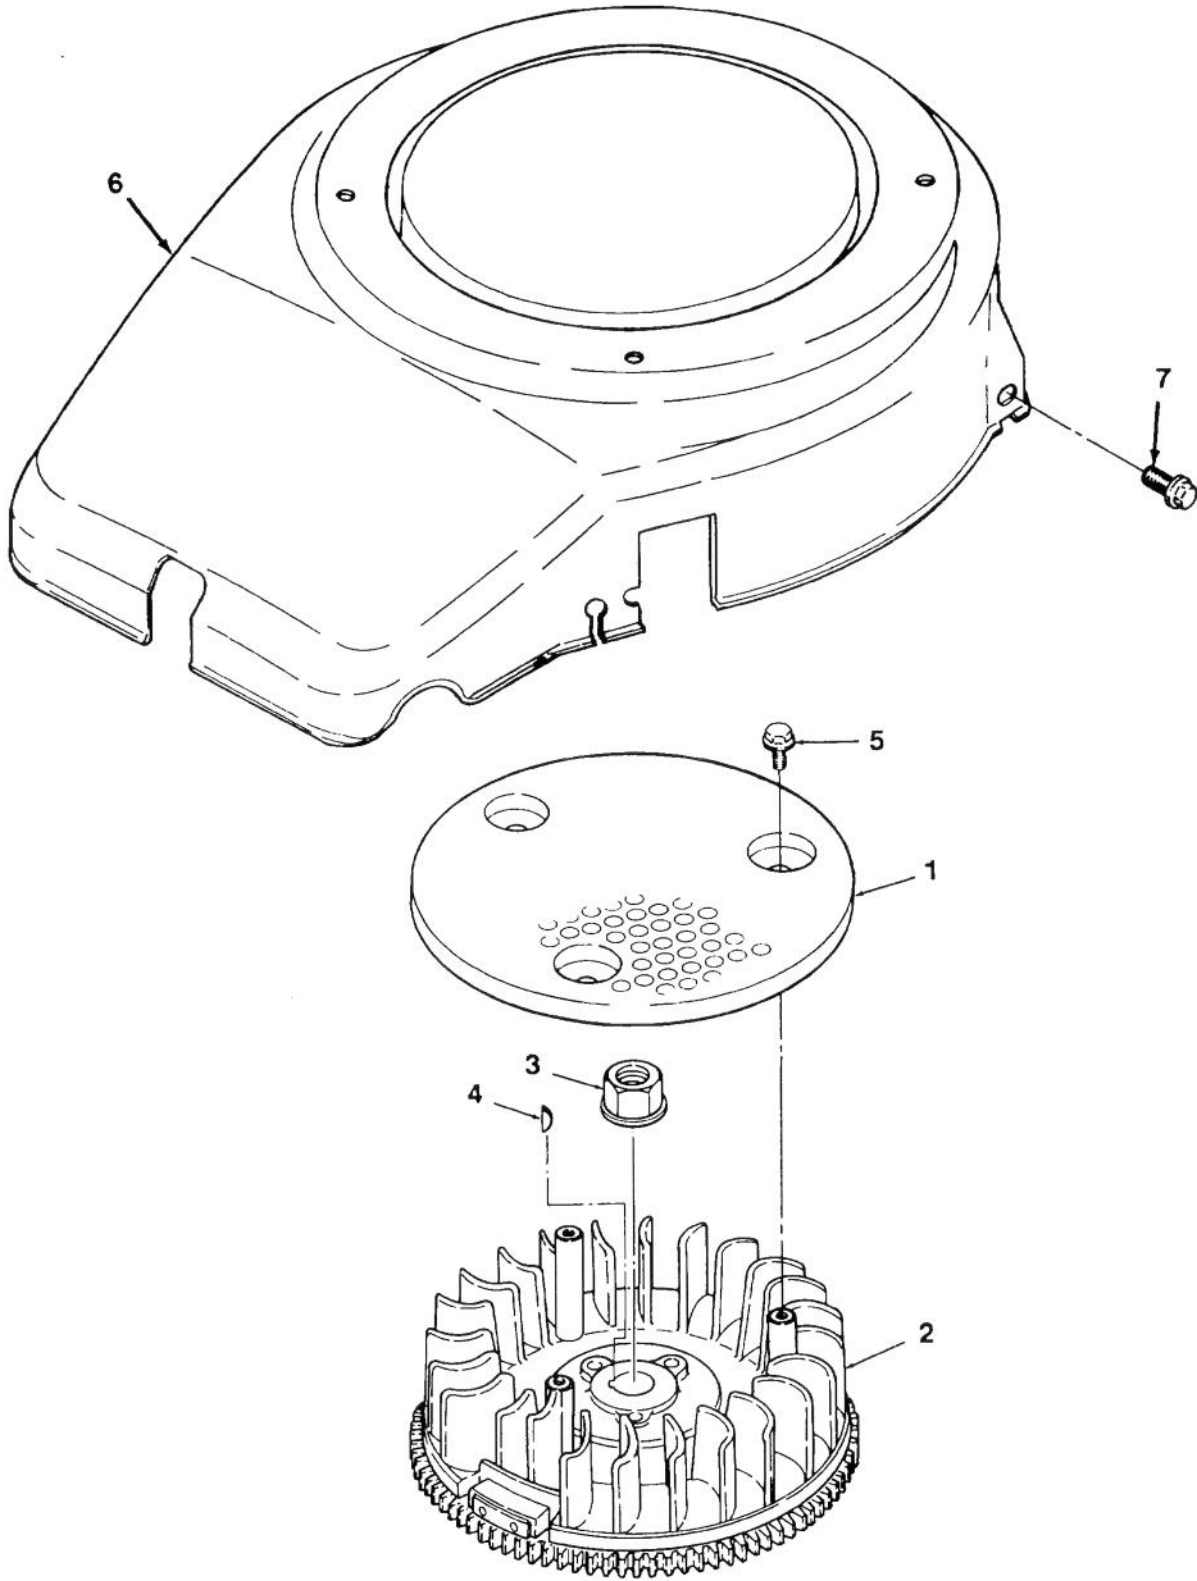

12.5HP ENGINE FLYWHEEL & COVER ASSEMBLY

12.5HP ENGINE FLYWHEEL & COVER ASSEMBLY

Ref. No.	Part No.	Description	No. Used
1	NN10711	Screen	1
2	NN10712	Blower Wheel Assembly	1
3	NN10713	Key	1
4	NN10714	Screw - Hex. Hd.	3

Ref. No.	Part No.	Description	No. Used
5	NN10715	Nut	1
6	NN10720	Housing - Blower	1
7	NN10721	Bolt	4