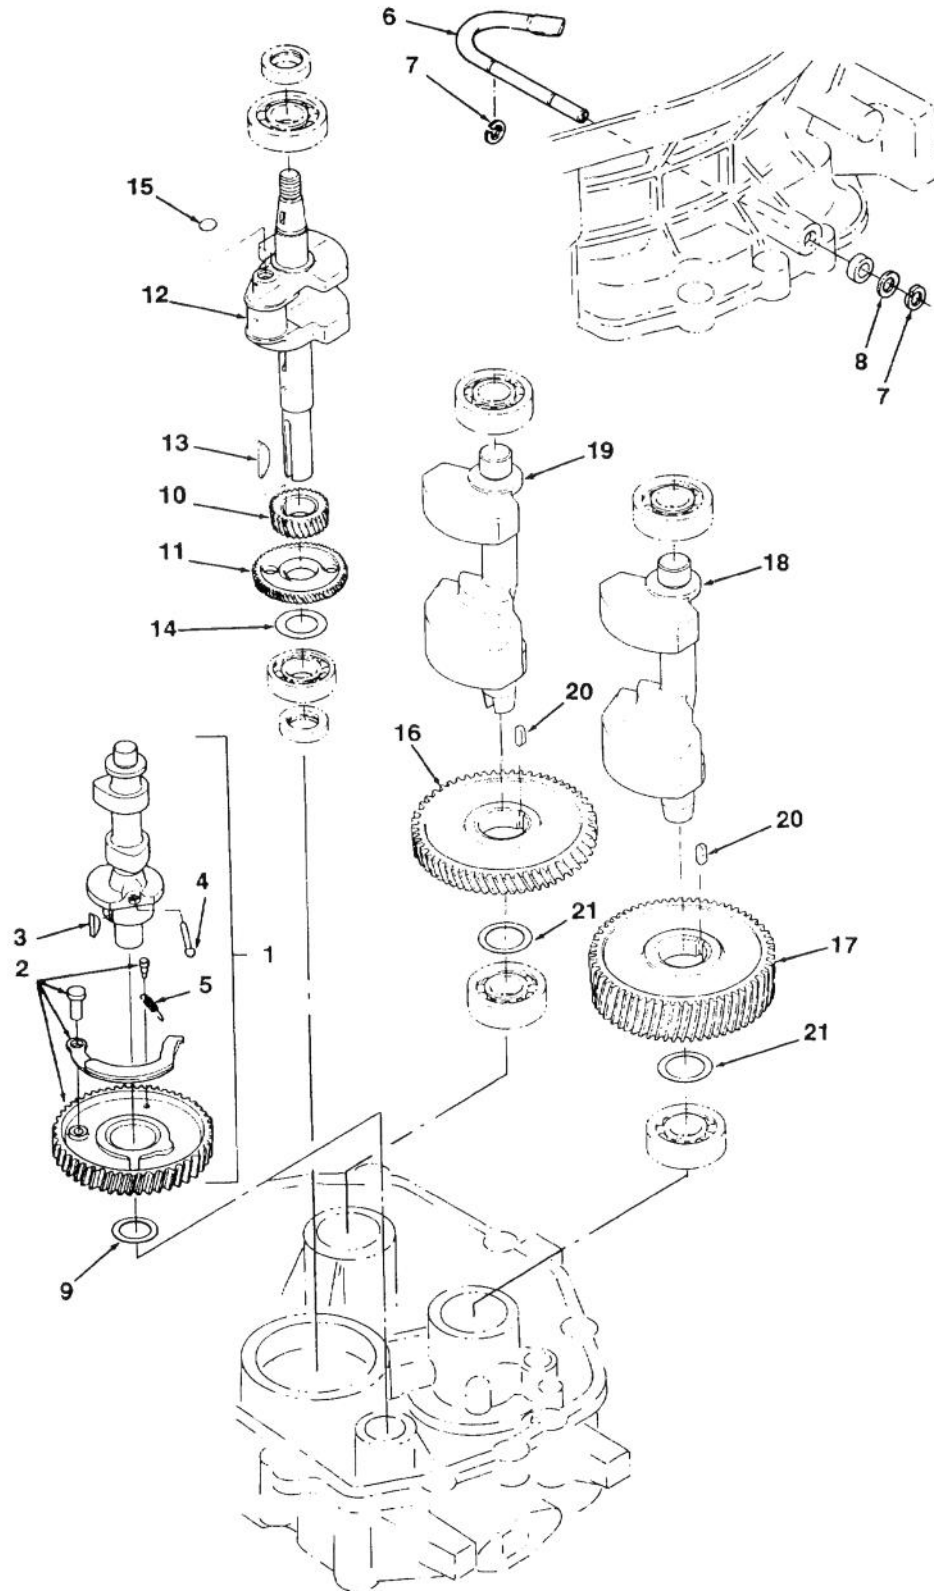

12.5HP ENGINE CRANKSHAFT & CAMSHAFT ASSEMBLY

12.5HP ENGINE CRANKSHAFT & CAMSHAFT ASSEMBLY

Ref. No.	Part No.	Description	No. Used	Ref. No.	Part No.	Description	No. Used
1	NN10627	Camshaft Assembly (Incl. Ref. #2-5)	1	14	NN10746	Shim - Crankshaft (.20mm)	1
2	NN10642	Camgear Assembly	1	*	NN10747	Shim - Crankshaft (.30mm)	1
3	NN10643	Key - Camgear	1	*	NN10748	Shim - Crankshaft (.40mm)	1
4	NN10644	Pin	1	*	NN10749	Shim - Crankshaft (.50mm)	1
5	NN10645	Spring	1	*	79-5850	Shim - Crankshaft (.70mm)	1
6	NN10640	Lever	1	*	79-5860	Shim - Crankshaft (.80mm)	1
7	NN10641	Clip - Retaining	2	15	NN10750	Plug	1
8	82-1350	Washer	1	16	NN10751	Gear	1
9	NN10630	Shim - Camshaft (.50mm)	1	17	NN10752	Gear	1
*	NN10631	Shim - Camshaft (.60mm)	1	18	NN10753	Shaft	1
*	NN10632	Shim - Camshaft (.80mm)	1	19	NN10754	Shaft	1
*	NN10633	Shim - Camshaft (.90mm)	1	20	NN10755	Key - Gear	2
*	NN10634	Shim - Camshaft (1.00mm)	1	21	NN10756	Shim - Balancer Shaft (.50mm)	1
*	NN10635	Shim - Camshaft (1.20mm)	1	*	NN10757	Shim - Balancer Shaft (.60mm)	1
10	NN10742	Gear - Crankshaft	1	*	NN10758	Shim - Balancer Shaft (.70mm)	1
11	NN10743	Gear - Balancer	1	*	NN10759	Shim - Balancer Shaft (.80mm)	1
12	NN10744	Crankshaft	1	*	NN10760	Shim - Balancer Shaft (.90mm)	1
13	NN10745	Key - Gear	1	*	NN10761	Shim - Balancer Shaft (1.00mm)	1
				*	NN10762	Shim - Balancer Shaft (1.20mm)	1

*Not Illustrated