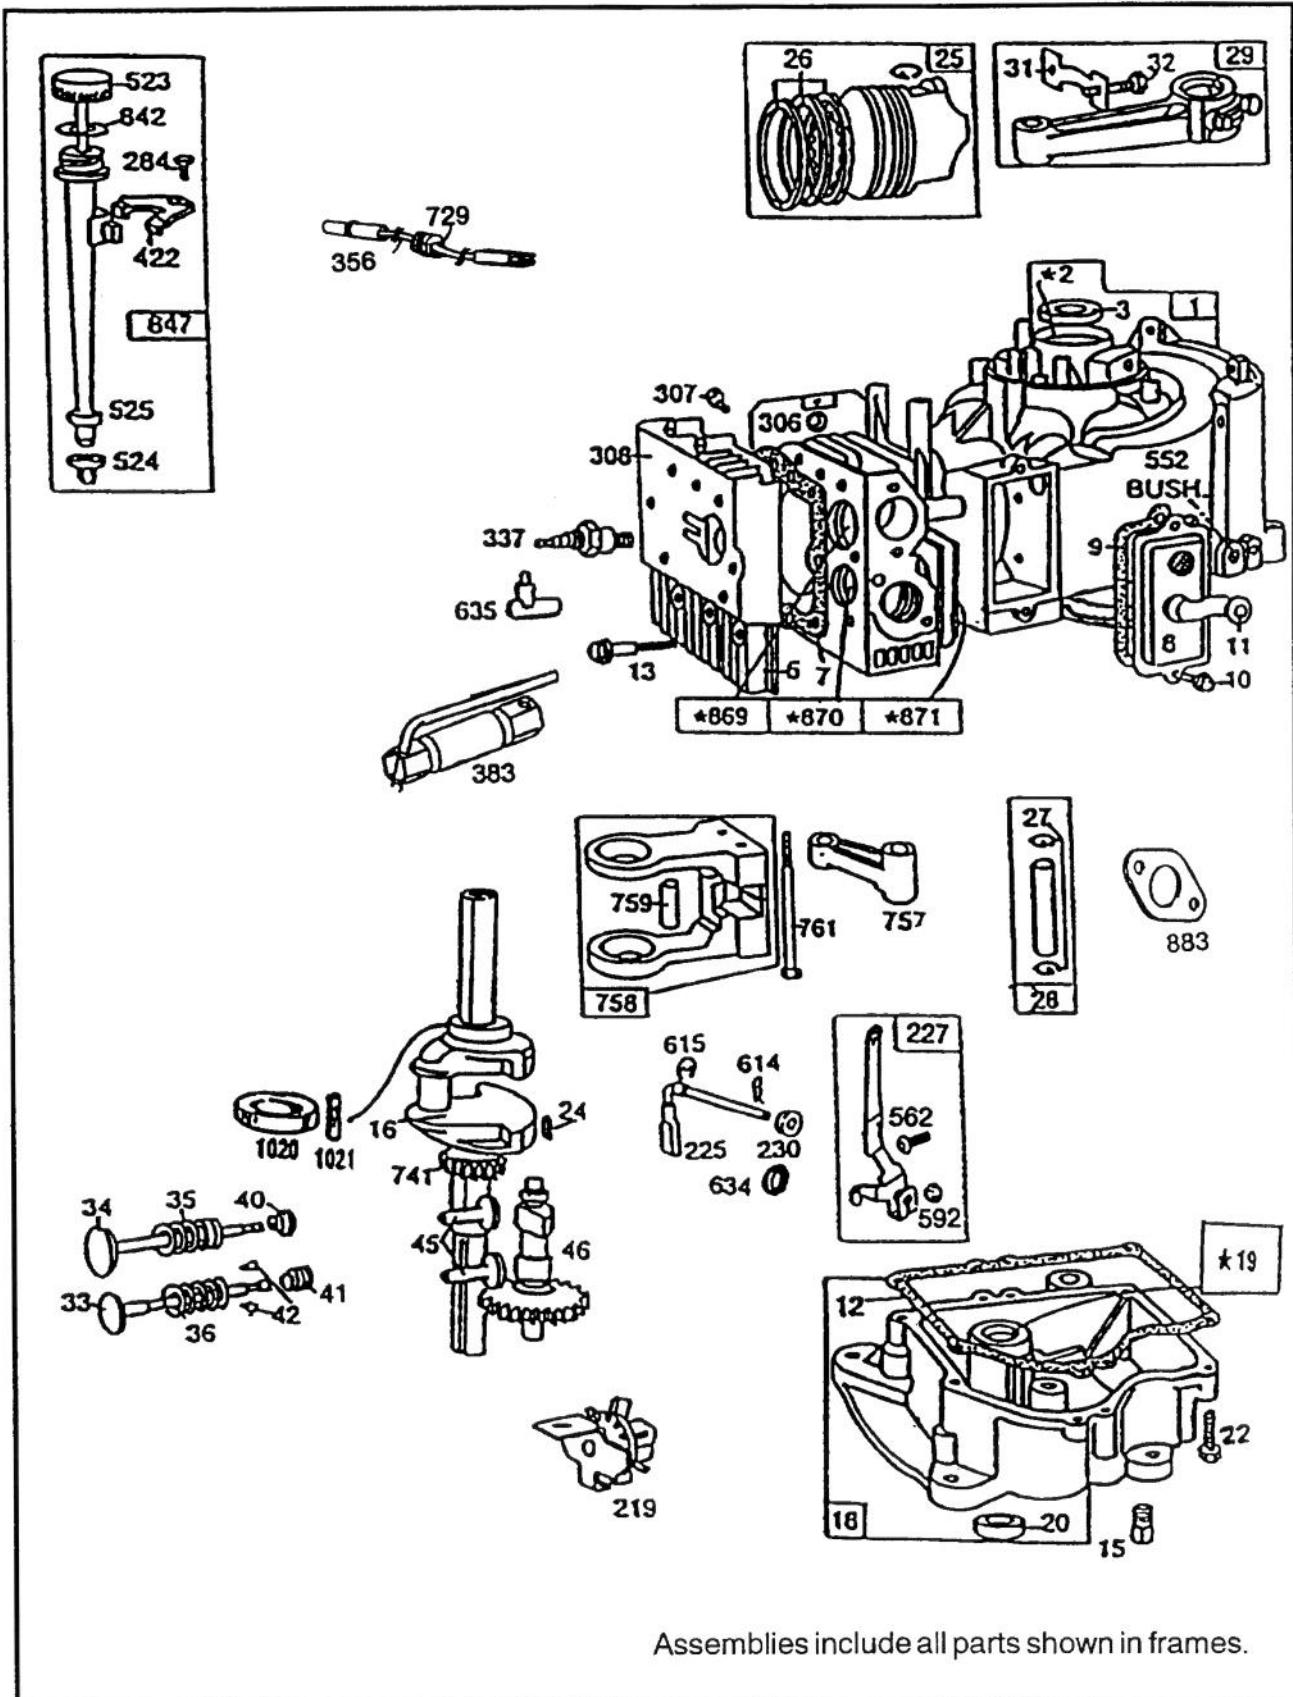

ENGINE BRIGGS & STRATTON MODEL 257707-0123-01

Assemblies include all parts shown in frames.

ENGINE BRIGGS & STRATTON MODEL 257707-0123-01

Ref. No.	Part No.	Description	No. Used
1	395705	Cylinder Assembly	2
2	399265	Bearing-Cylinder Note: Requires Special Tools For Installation.	
3	391086	Seal-Oil	1
5	212914	Head-Cylinder	1
*7	271866	Gasket-Cylinder Head	1
8	391406	Breather Assembly	
*9	27803	Gasket-Valve Cover	
10	94621	Screw-Sem	
11	280100	Tube-Breather	
*12	271702	Gasket-Crankcase Cover (1/64" Thick)	
*	270915	Gasket-Crankcase Cover (.005" Thick)	
*	270916	Gasket-Crankcase Cover (.009" Thick)	
13	93723	Screw-Cylinder Head	
15	94239	Plug-Oil Drain	
16	491647	Crankshaft Note: Order 94196 for Timing Gear Key.	
18	391784	Sump-Engine	
19	490666	Bushing-Sump Note: Requires Special Tools For Installation.	
20	291675	Seal-Oil	
22	93585	Screw-Sump Mtg.	
24	222698	Key-Flywheel	
25	394661	Piston Assy. (Standard)	
	394662	Piston Assembly (.010" O.S.)	
	394663	Piston Assembly (.020" O.S.)	
	394664	Piston Assembly (.030" O.S.)	
		PISTON RING SETS: Note: For Chrome Ring Set (Standard Size) Order No. 392331.	1
26	391780	Ring Set-Piston (Std.)	
	391781	Ring Set-Piston (.010" O.S.)	
	391782	Ring Set-Piston (.020" O.S.)	
	391783	Ring Set-Piston (.030" O.S.)	
27	260924	Lock-Piston Pin	
28	299691	Pin Assy.-Piston-Standard	
	391286	Pin Assembly-Piston (.005" O.S.)	1
29	490348	Rod Assy.- Conn. Note: For Connecting Rod With .020" Undersize Crankpin Bore-Order No. 490469.	
31	222299	Lock-Connecting Rod Screw	
32	92909	Screw-Conn. Rod	

* Included in Gasket Set-Part No. 393411.

Ref. No.	Part No.	Description	No. Used
33	261185	Valve-Exhaust	
34	261462	Valve-Intake	
35	65906	Spring-Intake Valve	
36	26828	Spring-Exhaust Valve	
40	221596	Retainer-Intake Valve	
41	292260	Rotocoil-Ex. Valve	
42	93630	Retainer-Exhaust Valve Rotocoil (2)	
45	262248	Tappet-Valve	
46	212897	Gear-Cam	
219	490815	Oil Slinger, Governor Gear and Bracket Assembly	
225	231058	Crank-Governor	
227	493935	Lever Assy.-Governor	
230	222450	Washer-Governor Crank	
284	94419	Screw-Clamp Mtg.	
306	224542	Shield-Cylinder	
307	93949	Screw-Cylinder Shield Mtg. Sem	
308	222725	Cover-Cylinder Head	
337	802592	Plug-Spark	
356	494328	Wire Assy.	
358	393411	Gasket Set	
383	89838	Wrench-Spark Plug	
422	223394	Clamp-Oil Filler Tube	
523	391841	Cap and Dipstick-Oil Filler	
524	68838	Seal-Filler Tube	
525	280134	Tube-Oil Filler	
552	231597	Bushing-Governor Crank	
562	92613	Bolt-Governor Lever	
592	231082	Nut-Hex.	
614	93306	Cotter-Pin	
615	93307	Retainer-E-Ring	
634	491323	Seal-Oil	
635	66538	Elbow-Spark Plug	
729	281159	Clip-Lead Wire	
741	262135	Gear-Timing	
757	212359	Link-Counterweight	
758	391373	Counterweight Assembly	
759	298909	Pin-Counterweight	
761	93875	Screw-Counterweight	
842	270920	Seal-Oil Filler Cap	
847	392067	Fill Group-Oil	
869	261463	Seat-Intake Valve (Standard)	
870	213316	Seat-Exhaust Valve (Standard)	
871	261961	Guide-Exhaust Valve Note: 231218 Guide-Intake Valve (Brass) See Repair Manual	
883	272293	Gasket-Exhaust Pipe	
1020	261242	Eccentric	
1021	94160	Pin-Eccentric