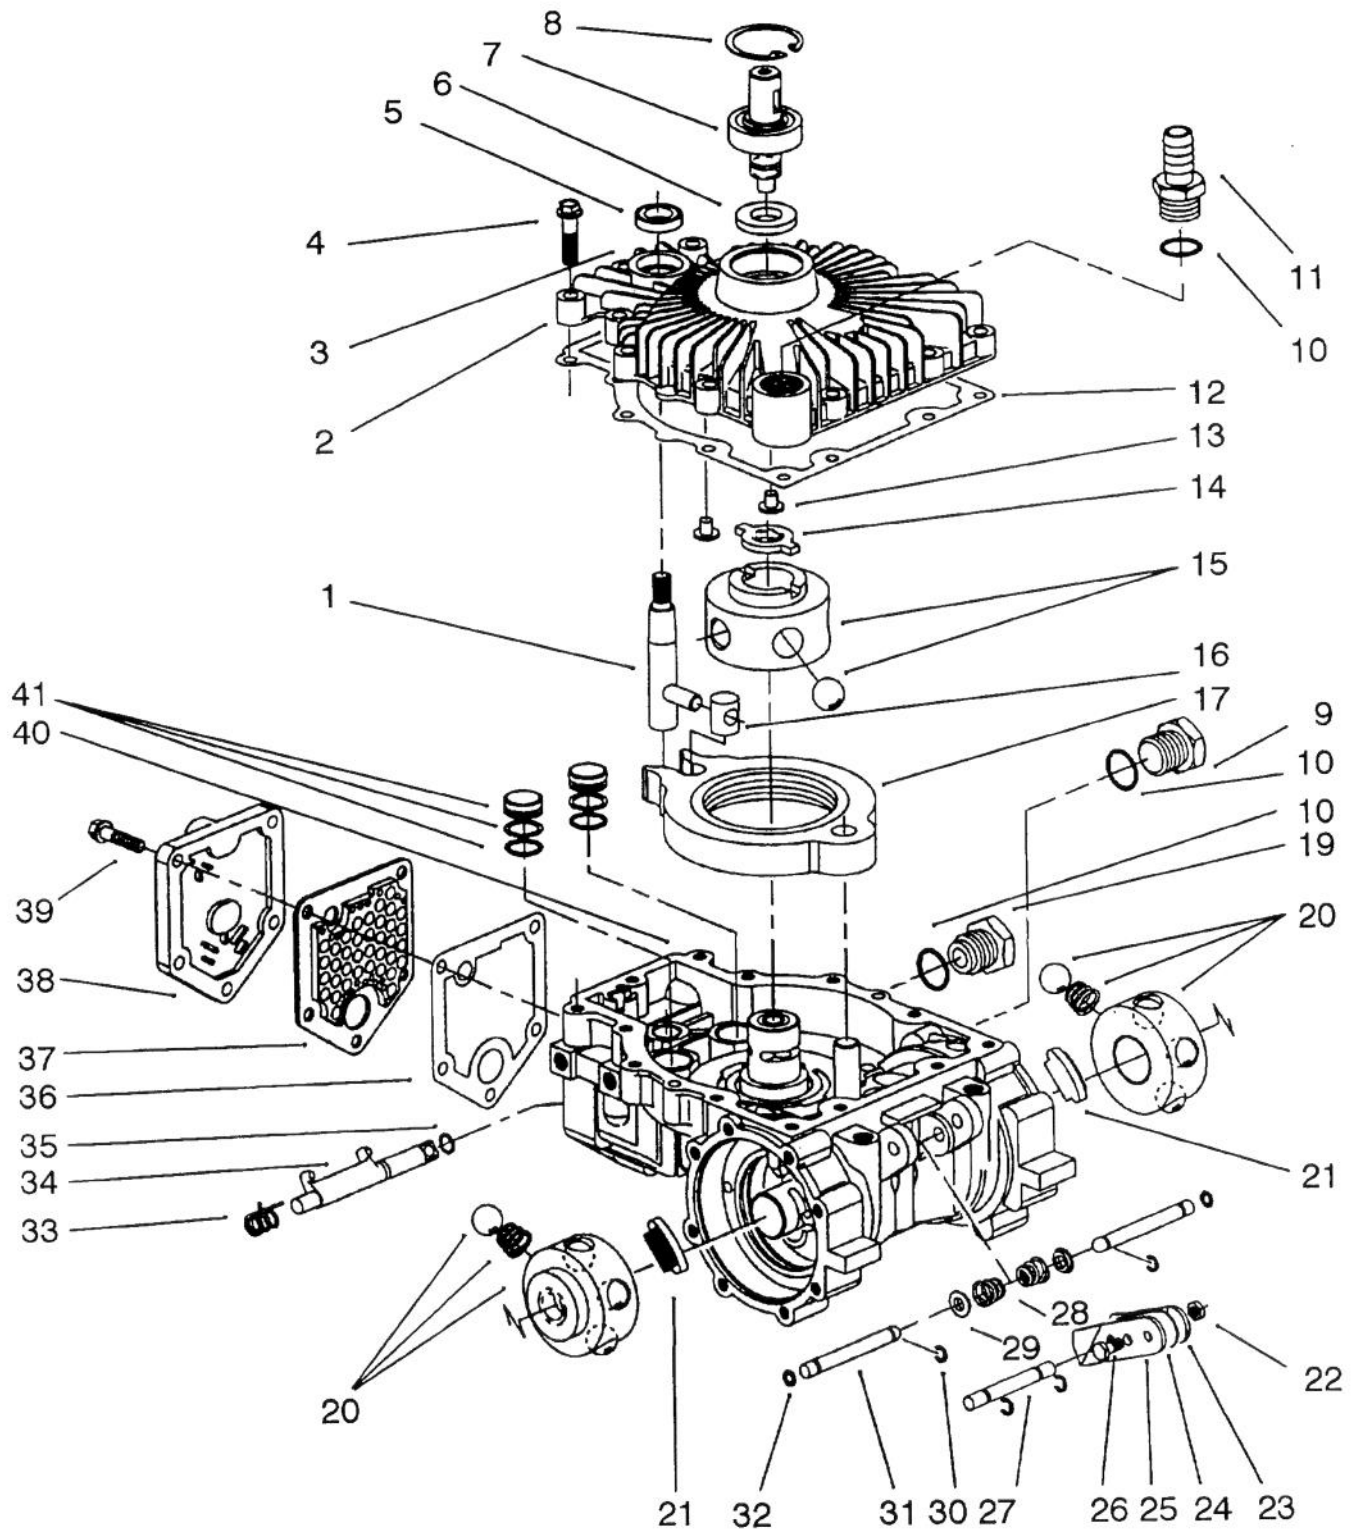

TRANSMISSION EATON MODEL 751-042

c-1204

TRANSMISSION EATON MODEL 751-042

Ref. No.	Part No.	Description	No. Used
1	88-2200	Shaft - Control	1
2	88-2210	Cover Assembly (Incl. Ref.# 3, 5-8)	1
3	88-2220	Cover	1
4	88-2230	Screw - 1/4-20	13
5	112605	Seal - Control Shaft	1
6	112604	Seal - Input Shaft	1
7	88-2240	Shaft - Input	1
8	112600	Ring - Retaining	1
9	88-2250	Plug Assembly (incl. Ref. #10)	1
10	88-2260	Seal - "O"Ring	3
11	88-2850	Fitting 90°	1
12	88-2280	Gasket - Cover	1
13	112595	Button	2
14	88-2290	Drive	1
15	88-2300	Pump Assembly, Rotor Ball	1
16	88-2310	Insert	1
17	88-2320	Ring Assembly - Cam	1
19	88-2340	Nut - Assembly	1
20	88-2860	Motor Assembly Rotor Ball	2

Ref. No.	Part No.	Description	No. Used
21	88-2350	Pad - Friction	2
22	88-2360	Nut - Lock	1
23	88-2370	Lever - Brake, R.H.	1
24	88-2380	Shim - .020	A/R
*	88-3140	Shim - .030	A/R
25	88-2390	Lever - Brake, L.H.	1
26	88-2400	Screw - Hex. Hd.	1
27	88-2410	Shaft - Brake	1
28	88-2420	Spring - Conical,	2
29	88-2430	Base - Spring	2
30	88-2440	Ring - Retaining	4
31	88-2450	Rod - Push	2
32	88-2460	Seal - Quad	2
33	88-2470	Spring - Dump Valve	1
34	88-2480	Bracket - Dump Valve	1
35	88-2490	"O"Ring - Seal	1
36	88-2500	Gasket - Filter	1
37	88-2510	Filter	1
38	88-2520	Cover - Valve	1
39	88-2530	Screw - 1/4-20 Hex. Hd.	5
40	88-2540	Housing	1
41	88-2540	Piston Assembly	2