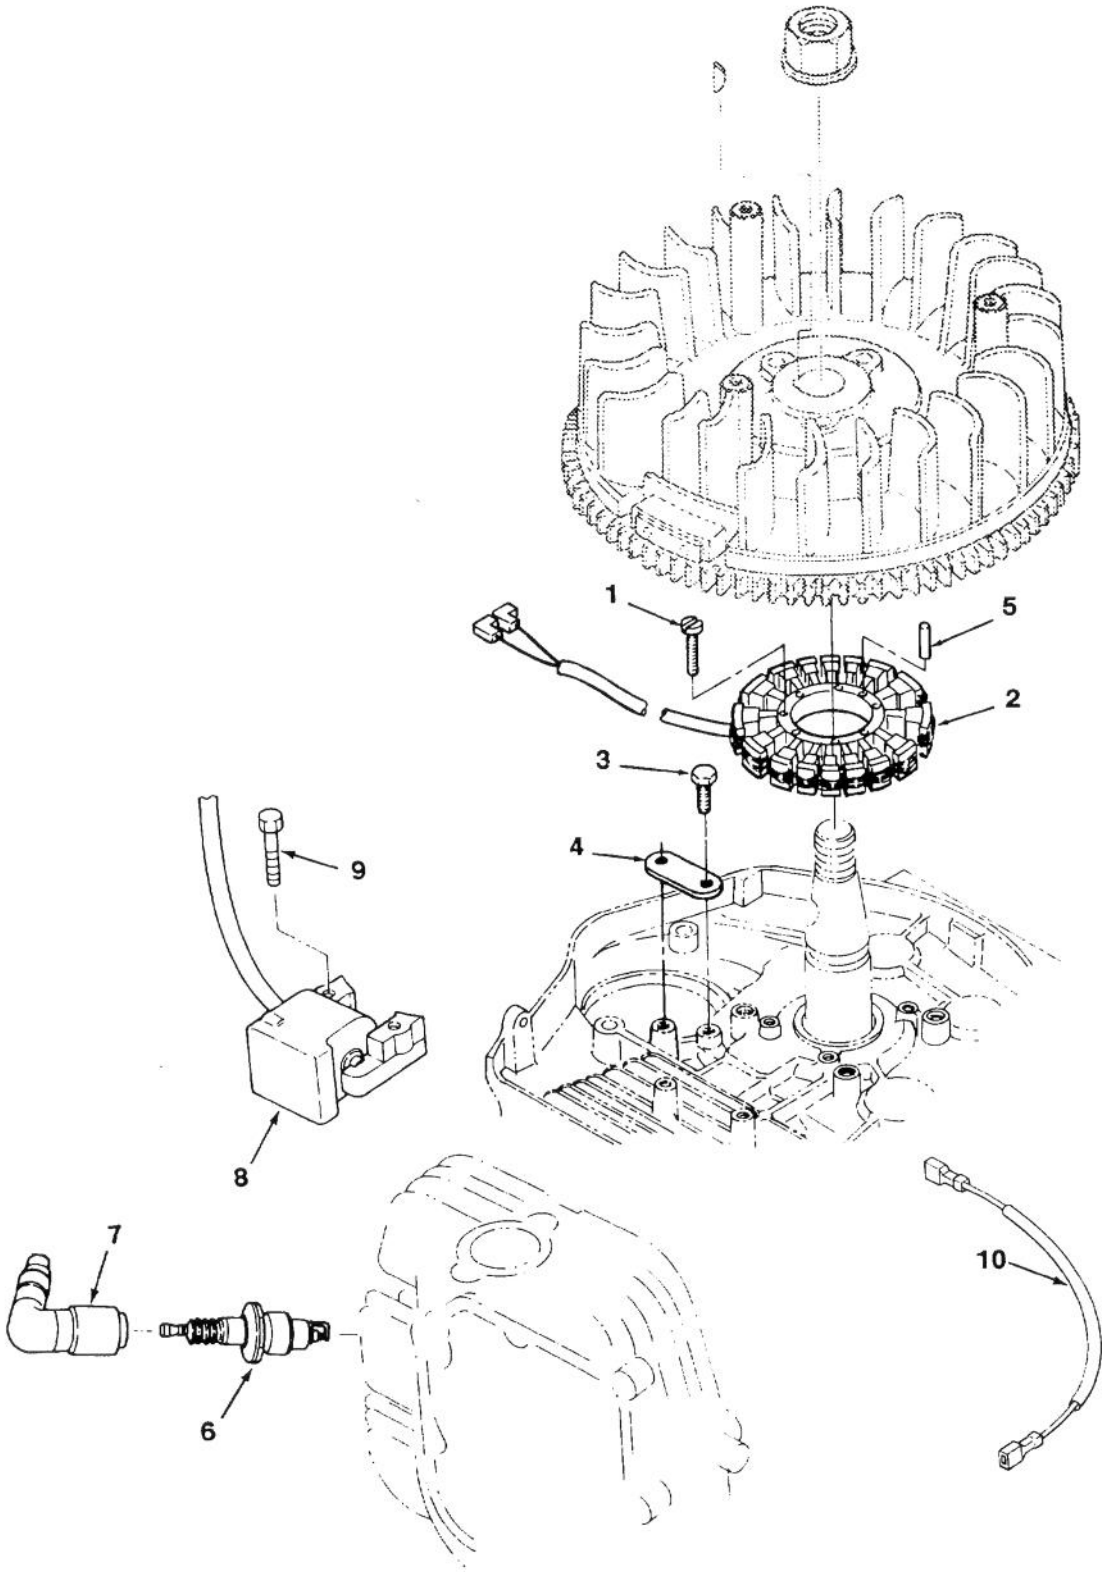

12.5HP ENGINE IGNITION ASSEMBLY

12.5HP ENGINE IGNITION ASSEMBLY

Ref. No.	Part No.	Description	No. Used	Ref. No.	Part No.	Description	No. Used
1	NN10735	Screw – Torx Pan Hd.	2	6	NN10820	Plug – Spark	1
2	NN10734	Stator	1	7	NN10729	Lead	1
3	NN10733	Bolt – Hex. Hd.	1	8	NN10730	Coil – Ignition	1
4	79-5890	Clamp – Cord	1	9	NN10731	Bolt – Hex. Hd.	2
5	79-5900	Pin – Alignment	2	10	NN10673	Harness – Regulator	1