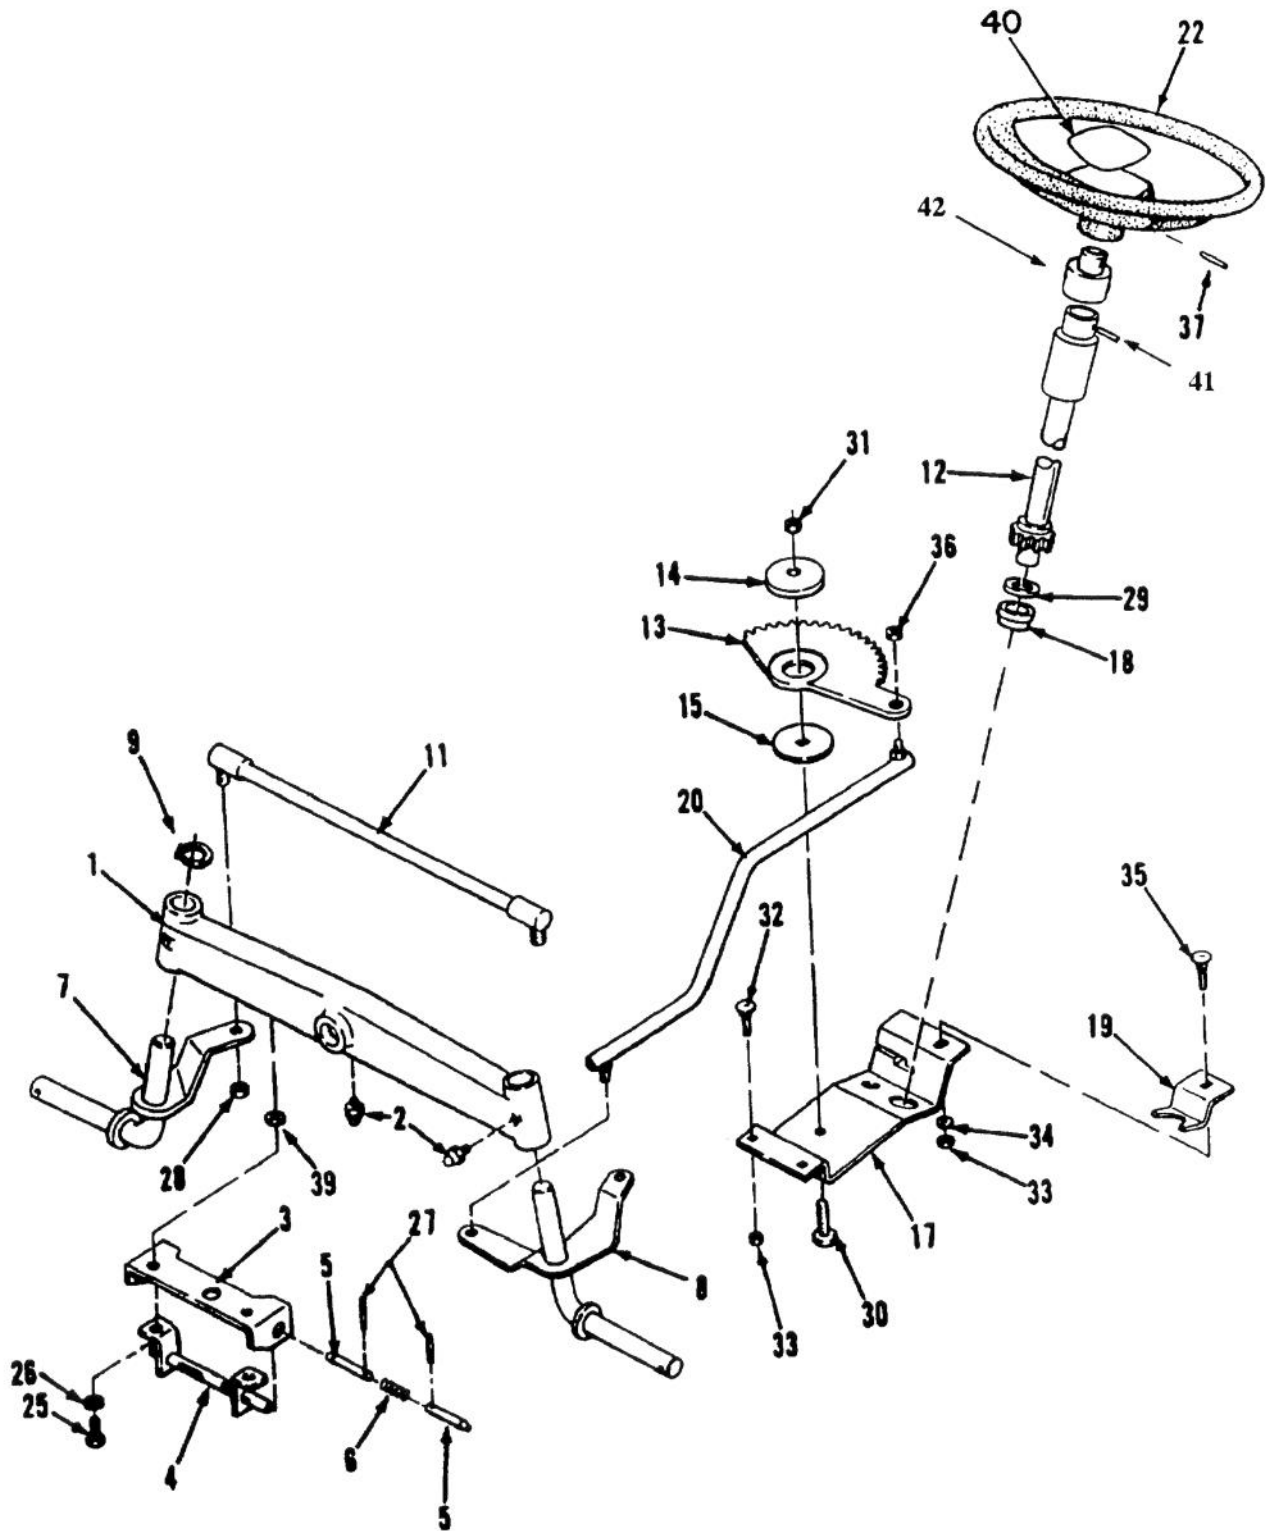

FRONT AXLE & STEERING ASSEMBLY

FRONT AXLE & STEERING ASSEMBLY

Ref. No.	Part No.	Description	No. Used	Ref. No.	Part No.	Description	No. Used
1	114385	Axle - Front	1	20	111423	Rod - Drag Link	1
2	302-5	Fitting - Grease	3	22	78-3100	Wheel - Steering	1
3	112847	Bracket - Support	1	25	322-4	Screw - Hex. Hd.	2
4	113044	Tube	1	26	3253-4	Washer - Lock	2
5	113030	Pin	2	27	32121-103	Pin - Spirol	2
6	111531	Spring	1	28	915001	Nut - Lock	2
7	111406	Spindle - R.H.	1	29	3765	Washer - Shim (.050")	A/R
8	111409	Spindle - L.H.	1	30	3231-28	Bolt	1
9	32120-93	Ring - Retaining	2	31	108881	Nut - Lock	1
11	112981	Rod - Tie	1	32	3230-22	Bolt	2
12	79-5660	Shaft - Pinion	1	33	3229-29	Nut - Lock	3
13	111417	Gear - Sector	1	34	3256-23	Washer	1
14	111418	Bushing - Eccentric	1	35	3230-2	Bolt	1
15	111419	Washer	1	36	915002	Nut - Lock	2
17	78-1991	Bracket - Steering Gear	1	37	933272	Pin - Spirol	1
*	78-3221	Bracket - Steering Gear (210-5 & 212-5)	1	39	2844	Washer - Special	2
		Bracket - Steering Gear (210-H & 212-H)	1	40	78-0370	Insert - Steering Wheel	1
18	110391	Bushing	1	41	32121-111	Pin - Spirol	1
19	111422	Retainer	1	42	116480	Coupler - Shaft	1

*Not Illustrated