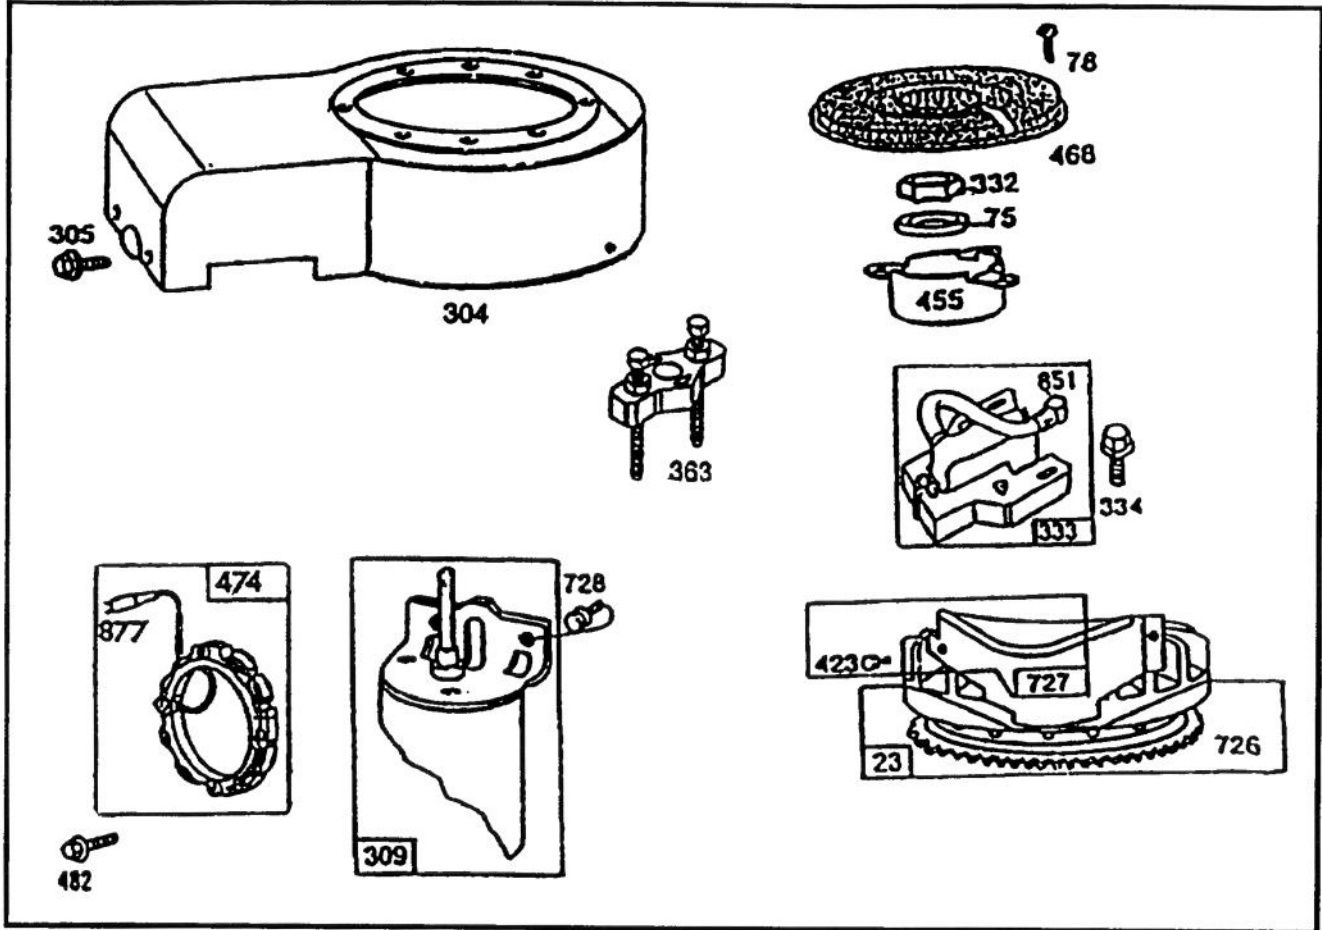

ENGINE BRIGGS & STRATTON MODEL 257707-0123-01

Ref. No.	Part No.	Description	No. Used
23	391988	Flywheel and Ring Gear Assy.	
75	224061	Washer-Spring	
78	93805	Screw-Sem	
304	494087	Housing-Blower	
305	94608	Screw-Blower Housing Mtg.	
332	92284	Nut-Hex. (Flywheel Mtg.)	
333	398811	Armature-Magneto	
334	93381	Screw-Armature Mounting Sem	
363	19203	Puller-Flywheel	
423	93984	Screw-Hex. Hd. (Shield Mtg.)	

Ref. No.	Part No.	Description	No. Used
455	222561	Cup-Screen Mtg.	
468	222562	Screen-Flush Rotating	
474	392595	Stator Assy. (Tri Circuit)	
482	93621	Screw-Sem	
726	392134	Gear-Ring (Includes Mtg. Parts)	
727	395405	Shield-Stator	
728	93535	Screw-Hex. Hd.	
851	221798	Terminal-Ignition Cable	
877	393537	Connector Assy.-Stator