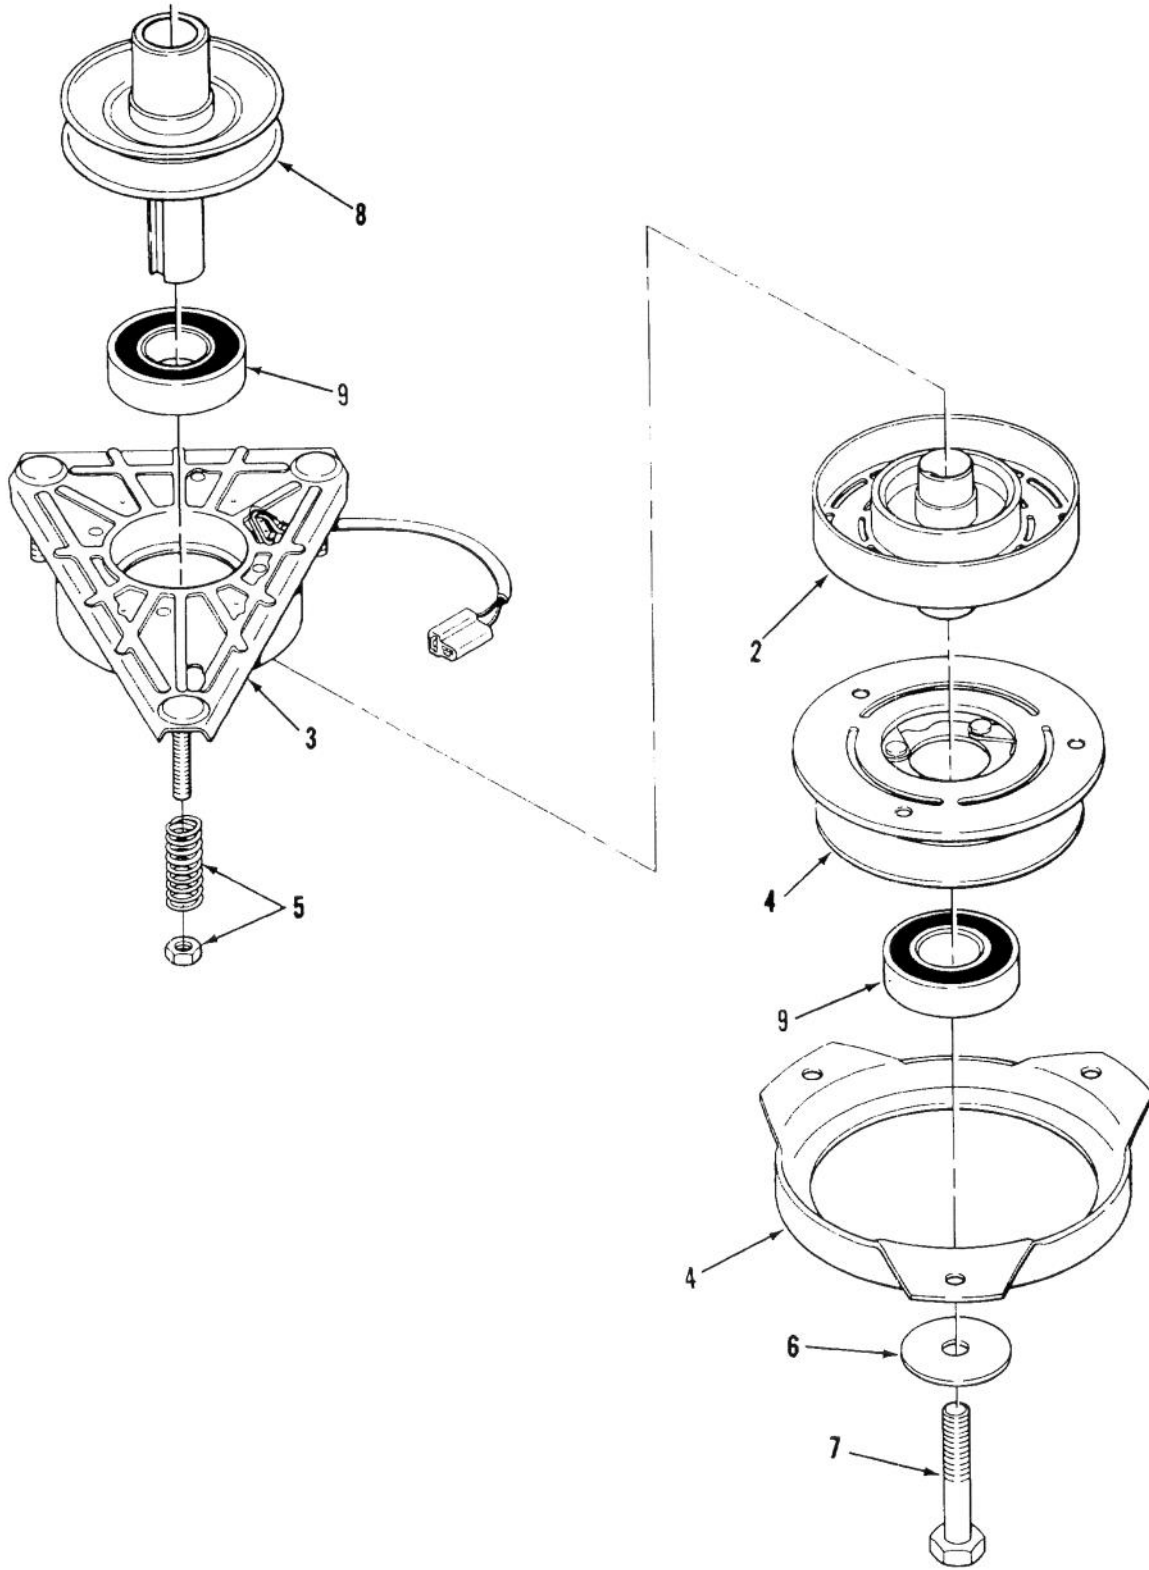

ENGINE PULLEY & PTO CLUTCH ASSEMBLY

ENGINE PULLEY & PTO CLUTCH ASSEMBLY

Ref. No.	Part No.	Description	No. Used
1	115629	Electric Clutch Assembly (Incl. Ref. #2-5)	1
2	113820	Rotor Assembly	1
3	113821	Field Assembly (Incl. Ref. #9)	1
4	113822	Armature & Pulley Assy. (Incl. Ref. #9)	1
5	113823	Spring & Nut Assembly	3

Ref. No.	Part No.	Description	No. Used
6	112843	Washer	1
7	911446	Bolt (210-5 & 210-H)	1
*	112853	Bolt (212-5 & 212-H)	1
8	112858	Pulley - Engine	1
9	114064	Bearing - Ball	2

*Not Illustrated