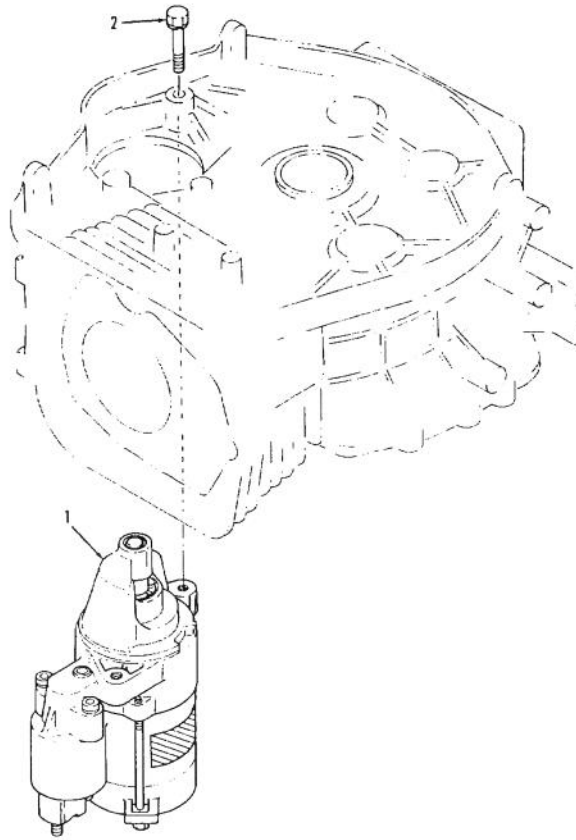

12.5HP ENGINE STARTER ASSEMBLY

Ref. No.	Part No.	Description	No. Used	Ref. No.	Part No.	Description	No. Used
1	NN10739	Starter	1	2	NN10738	Screw - Hex. Hd.	2