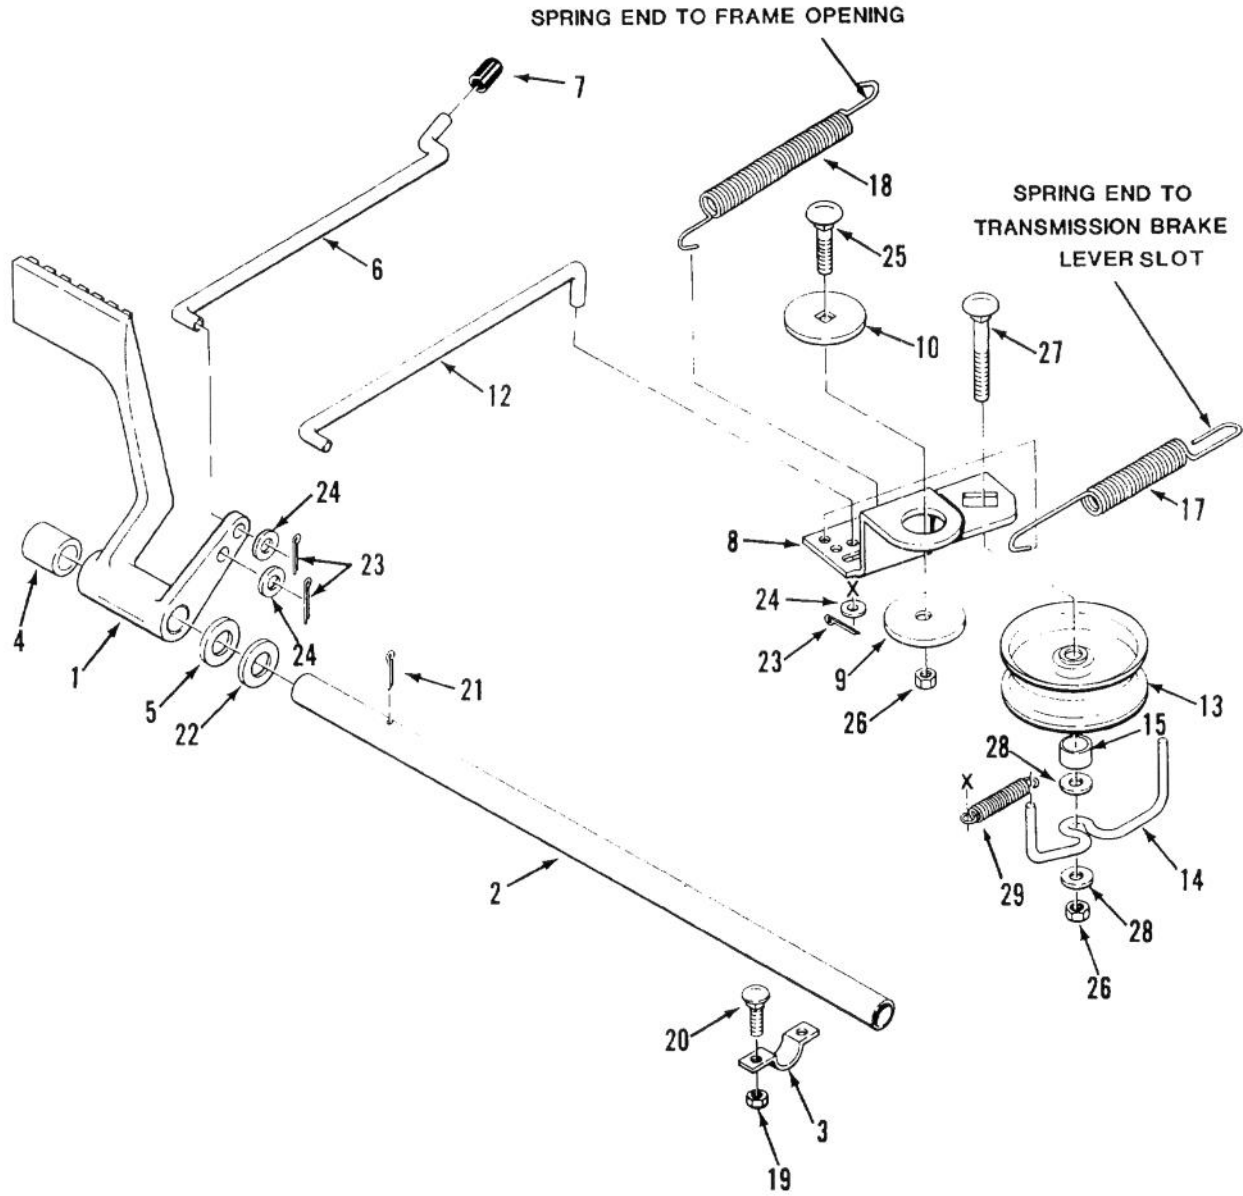

BRAKE & IDLER ASSEMBLY (210-5 & 212-5)

BRAKE & IDLER ASSEMBLY (210-5 & 212-5)

Ref. No.	Part No.	Description	No. Used	Ref. No.	Part No.	Description	No. Used
1	111436	Pedal - Brake/Idler	1	17	111445	Spring - Brake	1
2	111437	Shaft - Pedal	1	18	111446	Spring - Idler	1
3	106288	Clamp - Shaft	2	19	3296-29	Nut - Lock	4
4	110015	Spacer	1	20	3230-16	Bolt - Carriage	4
5	111712	Washer - Wave	1	21	3272-16	Pin - Cotter	1
6	112984	Rod - Lock	1	22	920215	Washer	1
7	111439	Grip	1	23	3272-6	Pin - Cotter	3
8	114859	Arm - Idler	1	24	3256-23	Washer	3
9	111418	Bushing - Eccentric	1	25	3231-25	Bolt - Carriage	1
10	111419	Washer	1	26	3296-39	Nut - Lock	2
12	113129	Rod - Brake/Idler	1	27	3231-33	Bolt - Carriage	1
13	111442	Pulley - Idler	1	28	3256-24	Washer	2
14	111443	Guide - Belt	1	29	116150	Spring - Extension	1
15	104525	Spacer	1