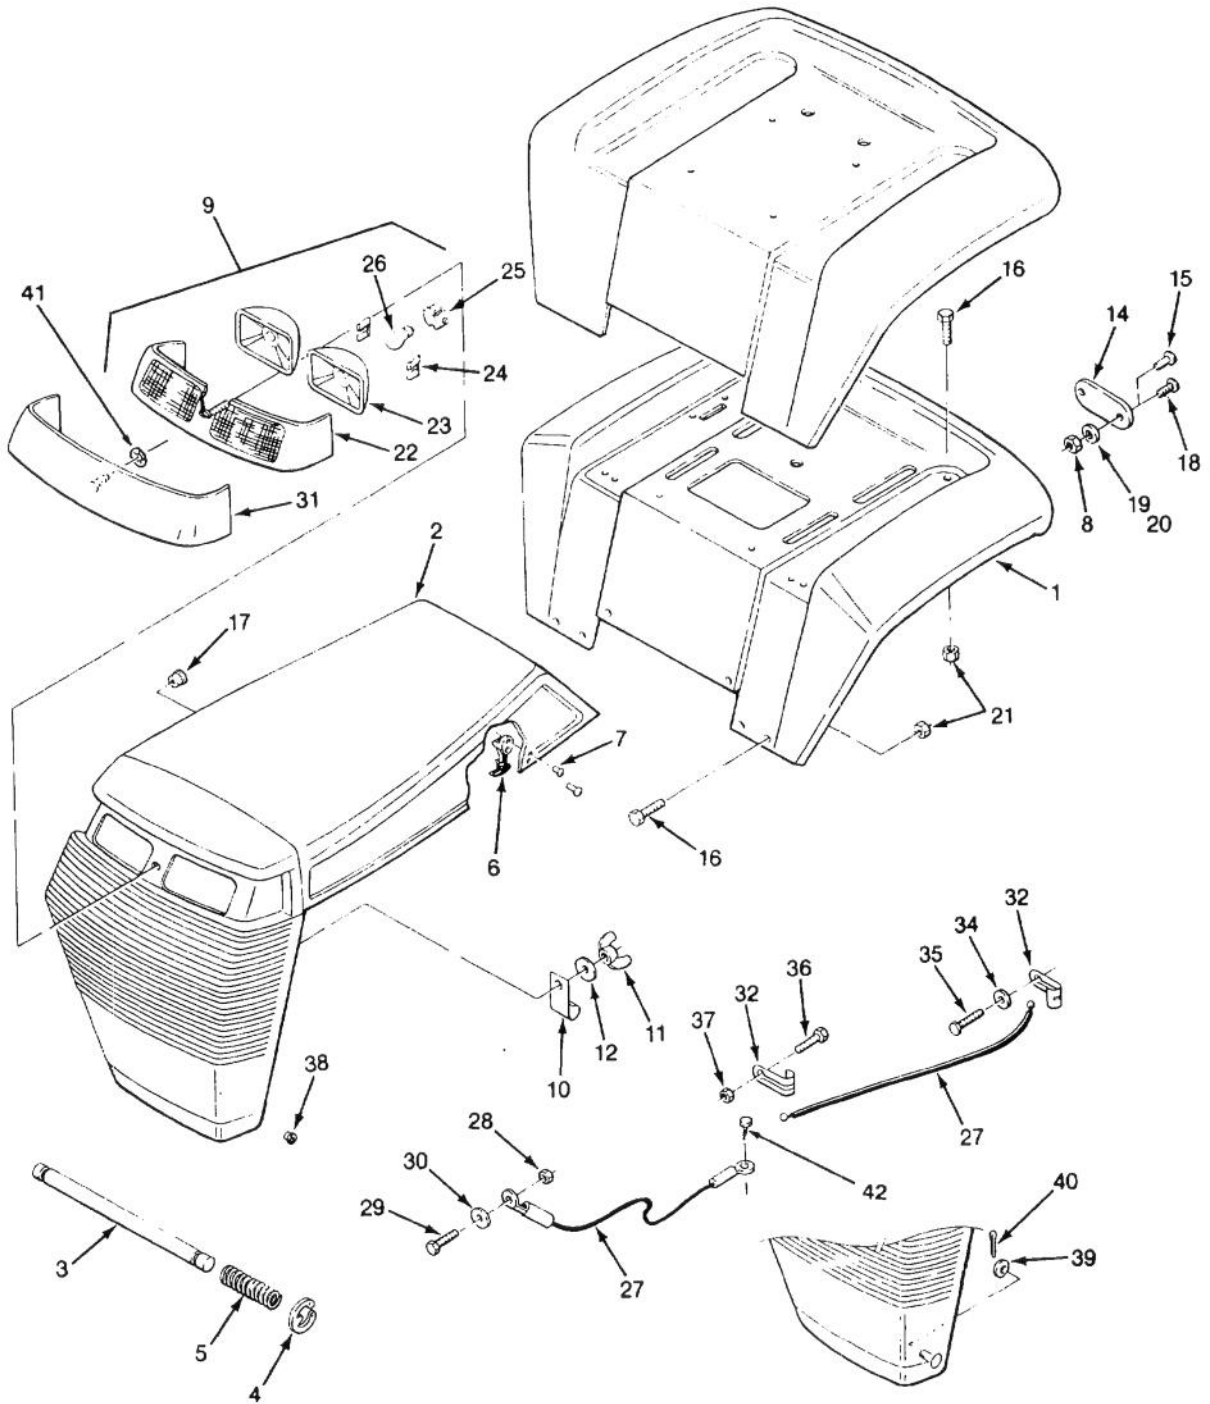

BODY ASSEMBLY

BODY ASSEMBLY

Ref. No.	Part No.	Description	No. Used	Ref. No.	Part No.	Description	No. Used
1	78-7540	Fender (210-5 & 210-H)	1	21	915662	Nut - Lock	8
*	79-0050	Fender (212-5)	1	22	116601	Bar - Light (212-5 & 212-H)	1
*	114389	Fender (212-H)	1	23	111684	Bucket - Light (212-5 & 212-H)	2
2	78-8570	Hood & Grill (210-5 & 210-H)	1	24	111685	Retainer (212-5 & 212-H)	2
*	116800	Hood & Grill (212-5 & 212-H)	1	25	116262	Socket - Light (212-5 & 212-H)	2
3	111480	Rod (210-5 & 210-H)	1	26	7228	Bulb - Light (212-5 & 212-H)	2
4	107772	Ring - Retaining (210-5 & 210-H)	2	27	114443	Cable - Hood Lanyard (210-5 & 210-H)	1
5	111536	Spring (210-5 & 210-H)	2	*	115414	Cable - Hood Lanyard (212-5 & 212-H)	1
6	117344	Handle Assembly	2	28	915740	Nut - Lock	1
7	117432	Rivet - Pop	4	29	913111	Screw - Machine	1
8	915551	Nut (Optional)	2	30	112925	Washer - Backing	1
9	116591	Headlight Bar Assembly (Incl. Ref. #22-24 & 26) (212-5 & 212-H)	1	31	78-3210	Cover - Light Opening (210-5 & 210-H)	1
10	111392	Clip (212-5 & 212-H)	1	32	115413	Clevis (212-5 & 212-H)	2
11	32103-19	Nut - Wing (212-5 & 212-H)	1	34	920081	Washer - Lock (212-5 & 212-H)	1
12	103995	Washer - Special (212-5 & 212-H)	1	35	118060	Bolt (212-5 & 212-H)	1
14	108547	Reflector	2	36	913111	Screw (212-5 & 212-H)	1
15	109193	Rivet - Pop	4	37	915740	Nut - Lock	1
16	3230-23	Bolt - Carriage	8	38	5977	Bushing - Nyliner	2
17	938031	Bushing	1	39	3256-23	Washer	2
18	910808	Screw (Optional)	2	40	3272-6	Pin - Cotter	2
19	920004	Washer	2	41	78-7170	Nut - Push (210-5 & 210-H)	1
20	920079	Washer - Lock (Optional)	2	42	926566	Bolt (210-5 & 210-H)	1

*Not Illustrated