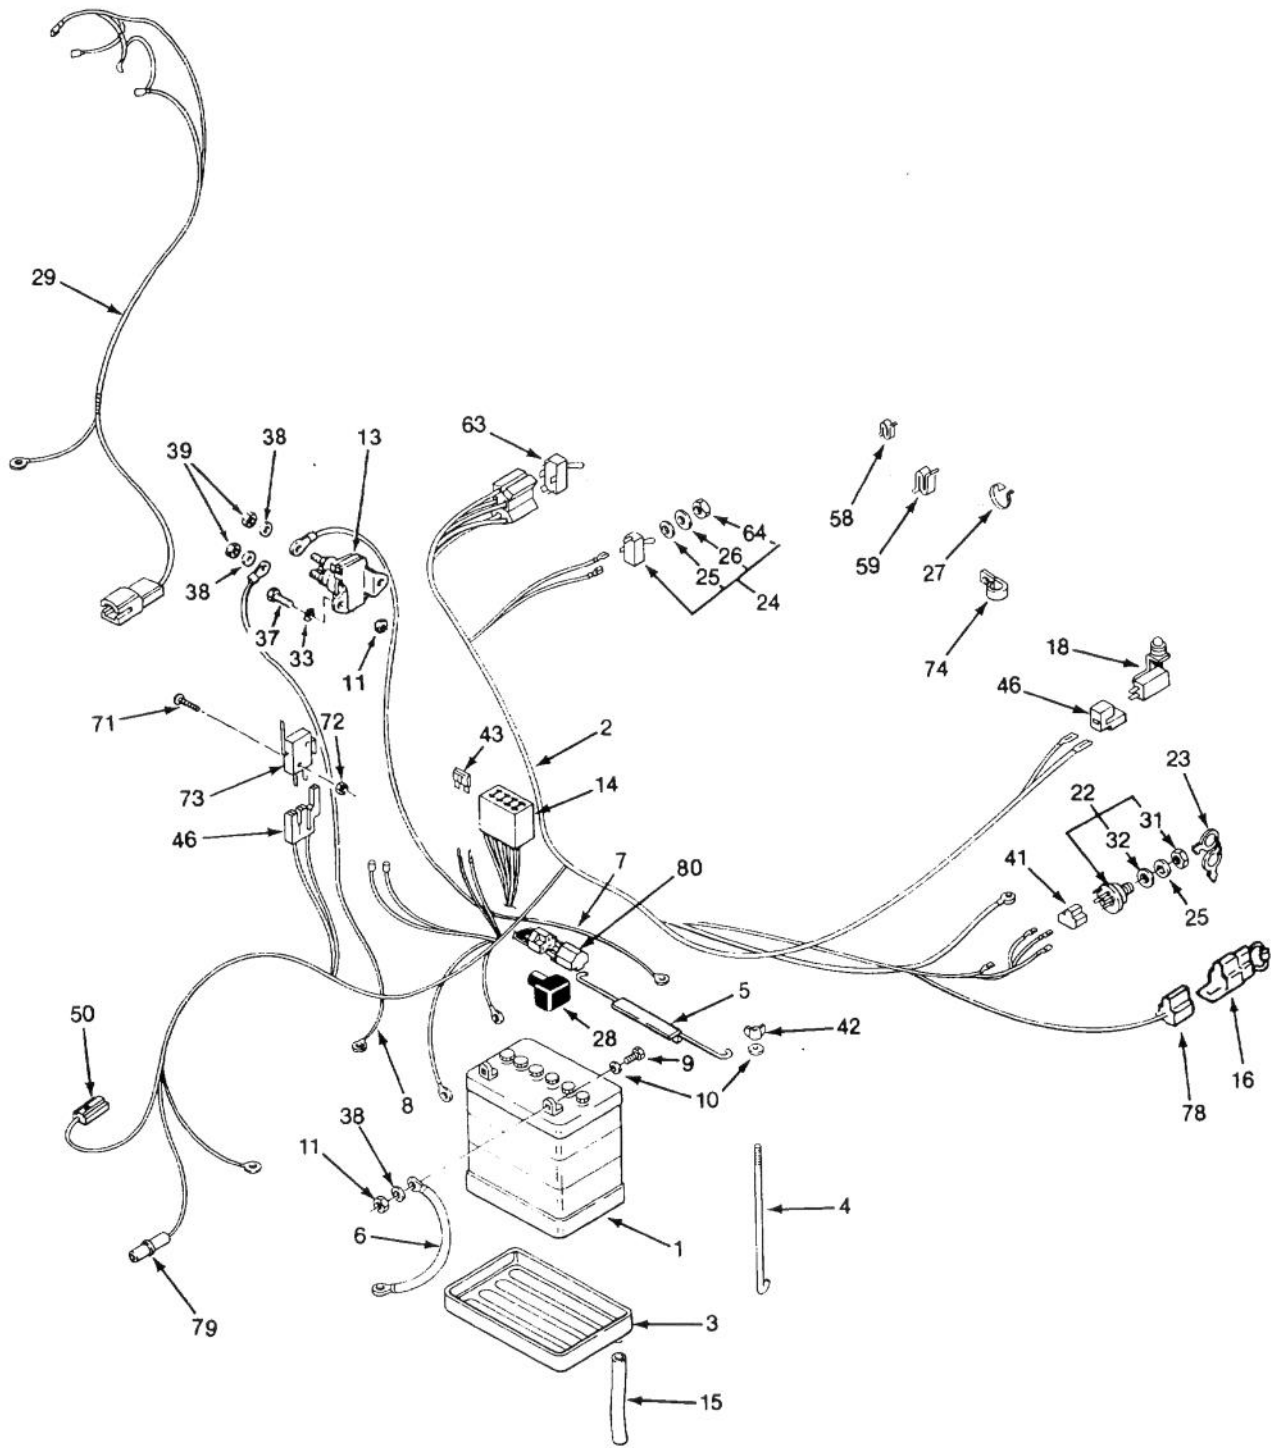

ELECTRICAL SYSTEM ASSEMBLY

ELECTRICAL SYSTEM ASSEMBLY

Ref. No.	Part No.	Description	No. Used	Ref. No.	Part No.	Description	No. Used
1	104962	Battery (210-5, 210-H & 212-5)	1			(Incl. Ref. #25, 26 & 64)	1
*	105842	Battery (212-H)	1	25	920262	Washer - Special	1
2	78-1340	Harness Wire (210-5 & 210-H) (Incl. Ref. #14, 41, 46, 78 & 79)	1	26	920259	Washer - Special	1
*	79-3920	Harness Wire (212-5 & 212-H) (Incl. Ref. #14, 41 & 46)	1	27	100571	Tie - Cable	1
3	106948	Tray - Battery	1	28	109553	Cover - Battery Terminal	1
4	109547	Hook	2	29	115204	Harness - Headlight (212-5 & 212-H)	1
5	117316	Hold-Down - Battery	1	31	101884	Nut - Switch	1
6		Cable - Battery	1	32	920160	Washer - Lock	1
7	111076	Wire - Solenoid/Battery (210-5 & 210-H) (212-5 & 212-H)	2	33	3255-7	Washer - Lock	2
8	111682	Wire - Solenoid/Starter (210-5 & 210-H)	1	37	960151	Screw - Hex. Hd. (210-5 & 210-H)	1
*	112757	Wire - Solenoid/Starter (212-5 & 212-H)	1	38	3253-3	Washer - Lock	2
9	321-4	Bolt	2	39	3218-1	Nut - Jam	2
10	3256-22	Washer	6	41	105302	Connector - 5 Terminal	1
11	3217-5	Nut	5	42	32103-22	Nut - Wing	2
13	110167	Solenoid (210-5 & 210-H) (Incl. Ref. #11)	1	43	109355	Fuse - 15 Amp.	1
14	120930	Holder - Fuse	1	*	109102	Fuse - 25 Amp.	1
15	114721	Tube - Drain	1	*	NN10277	Fuse - 30 Amp. (212-5 & 212-H)	1
16	78-1630	Kit - Diode Replacement (210-5 & 210-H)	1	46	111498	Body - Connector (210-5 & 210-H) (212-5 & 212-H)	2
18	38-1420	Switch - Seat	1	50	104926	Body - Connector (212-5 & 212-H)	2
22	111216	Switch - Ignition (210-5 & 210-H) (Incl. Ref. #31-32)	1	58	8830	Clip	1
*	116338	Switch - Ignition (212-5 & 212-H) (Incl. Ref. #31-32)	1	59	3023	Clip (210-5 & 210-H) (212-5 & 212-H)	5
23	116738	Key - Ignition	2	63	78-3030	Switch - PTO	1
24	102138	Switch - Light (212-5 & 212-H)		71	910948	Screw	2
				72	915732	Nut - Lock	2
				73	115230	Switch - Clutch	1
				74	105490	Clamp	1
				78	110459	Connector - 2 Terminal (210-5 & 210-H)	1
				79	107831	Socket - Connector	1
				80	116397	Relay (210-5 & 210-H) (212-5 & 212-H)	2
				*		Wiring Harness (See pg. 67)	3

*Not Illustrated