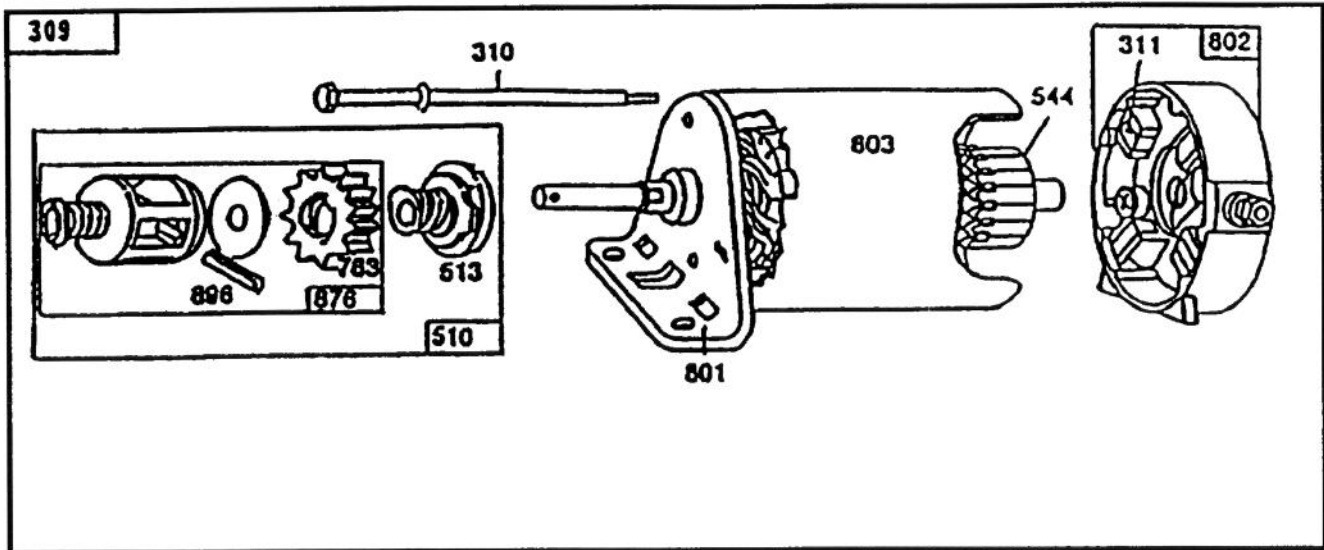

STARTER B/S MODEL 257707-0123-01

Ref. No.	Part No.	Description	No. Used	Ref. No.	Part No.	Description	No. Used
309	394805	Motor & Drive Assembly	1	783	280104	Gear	1
310	94003	Bolt Assembly	2	801	394856	Cap Assembly - Drive End	1
311	395538	Brush Assembly	1	802	395537	Cap Assembly - Commutator End (Incl. Ref. #513, 783, 876 & 896)	1
510	490421	Drive Assembly (Incl. Ref. #513, 783, 876 & 896)	1	803	398159	Housing Assembly	1
513	398003	Clutch Assembly	1	876	490467	Retainer & Pin	1
544	390837	Armature Assembly	1	896	94288	Pin - Roll	1