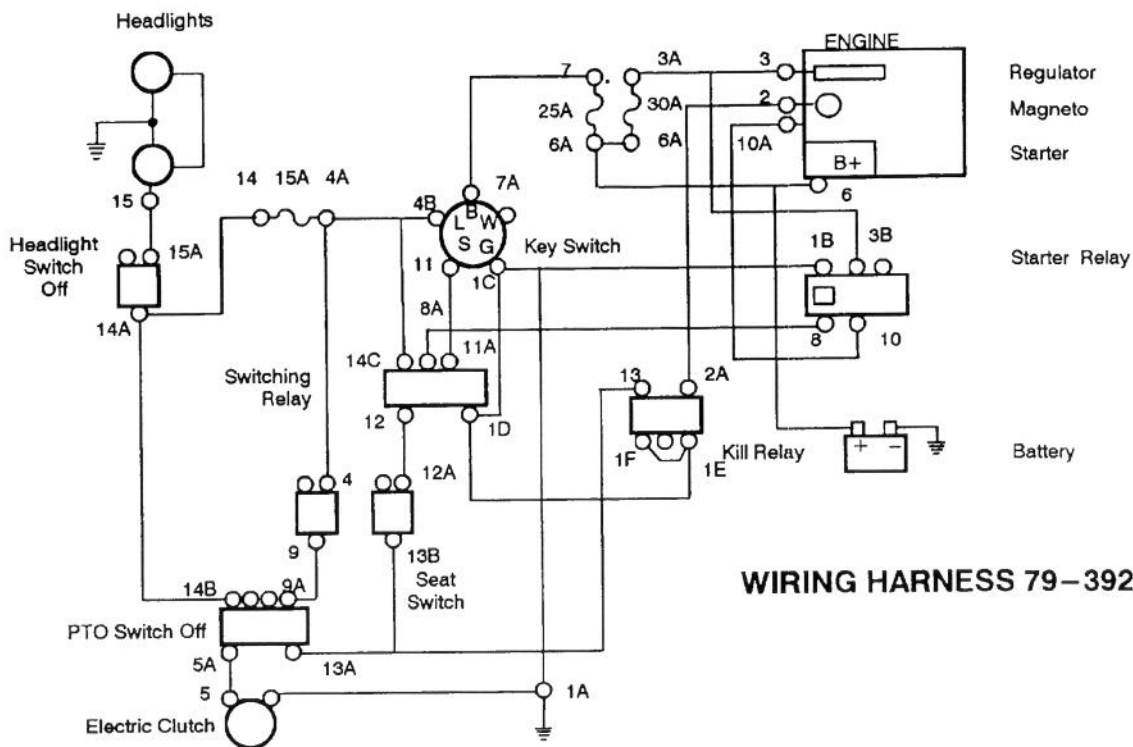

WIRING HARNESS