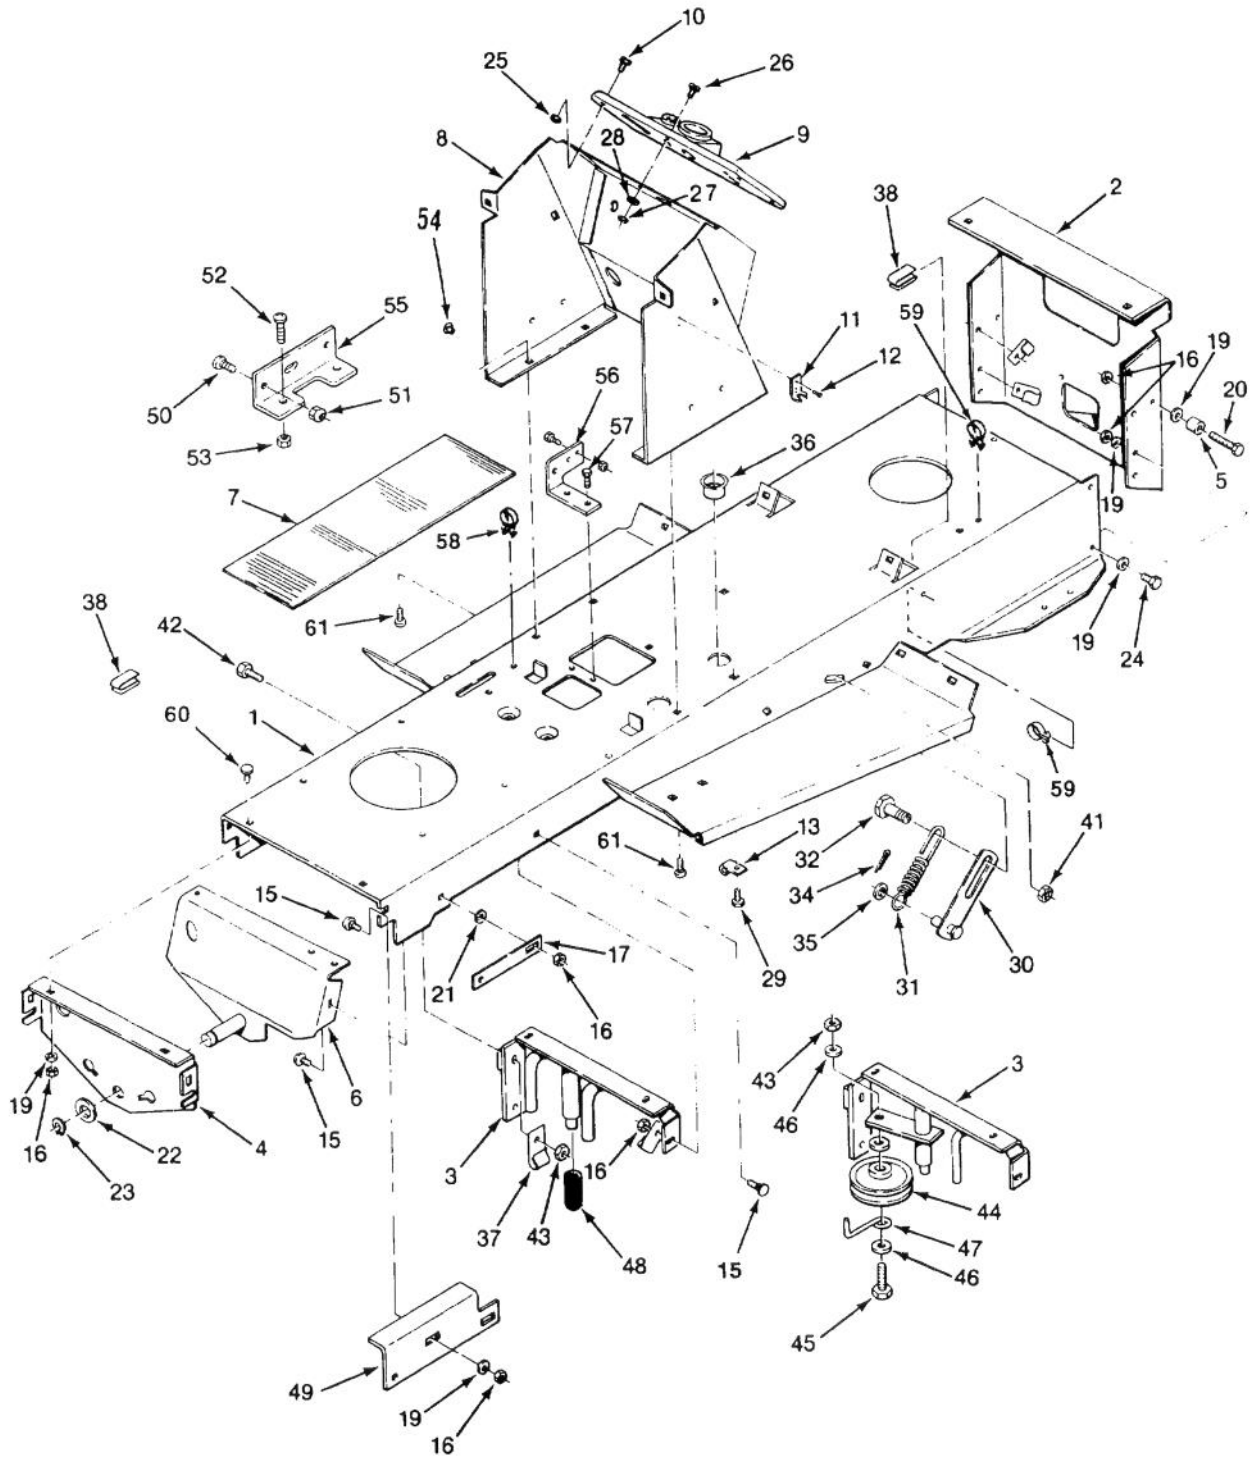

FRAME ASSEMBLY

FRAME ASSEMBLY

Ref. No.	Part No.	Description	No. Used
1	78-1640	Frame	1
2	114417	Plate - Rear Drawbar	1
3	112850	Plate - Frame Support (210-H & 212-H)	1
*	114852	Plate - Frame Support (210-5 & 212-5)	1
4	111397	Plate - Front Axle Support	1
5	114610	Roller - Cam	2
6	112977	Support - Rear Axle	1
7	106488	Mat - Footrest (210-5 & 210-H)	2
*	110180	Mat - Footrest (212-5 & 212-H)	2
8	78-1820	Hoodstand (210-5 & 210-H)	1
*	78-3390	Hoodstand (212-5 & 212-H)	1
9	111467	Panel - Console	1
10	111499	Screw - Pan Hd.	6
11	117343	Keeper - Latch	2
12	117431	Rivet - Pop	4
13	111392	Clip - J	1
15	3230-16	Bolt - Carriage	5
16	3296-29	Nut - Lock	9
17	111763	Strap (210-5 & 210-H)	2
18	900037	Bolt - Carriage	1
19	3256-23	Washer	15
20	322-6	Screw - Hex. Hd.	3
21	3254-2	Washer - Lock	2
22	1278	Washer - Shim (.050")	A/R
*	5210	Washer - Shim (.015")	A/R
23	32120-93	Ring - Retaining	1
24	322-3	Screw - Hex. Hd.	4
25	915740	Nut - Hex.	4
26	910837	Screw	1
27	3217-5	Nut - Lock	1
28	3253-3	Washer - Lock	1

Ref. No.	Part No.	Description	No. Used
29	908017	Bolt	3
30	111524	Link	2
31	111527	Spring	2
32	78-1670	Cam - Adjustment	2
34	3272-16	Pin - Cotter	2
35	920242	Washer - Special	2
36	938031	Bushing	1
37	8830	Clip	1
38	113116	Retainer	2
40	908019	Bolt	1
41	109779	Nut	2
42	323-7	Bolt	1
43	3296-39	Nut - Lock	3
44	110370	Pulley - Idler (210-5 & 212-5)	1
45	323-10	Bolt	1
46	3256-24	Washer	2
47	109230	Retainer - Belt	1
48	111439	Grip	1
49	114990	Bracket - R.H. (212-5 & 212-H)	1
*	114989	Bracket - L.H. (212-5 & 212-H)	1
50	960152	Screw	2
51	3296-42	Nut - Lock	2
52	910796	Screw	2
53	915740	Nut - Lock	2
54	938050	Plug - Nylon (210-5 & 210-H) (212-5 & 212-H)	1
55	117142	Bracket - Fuse	1
56	78-2050	Bracket - Switch	1
57	926640	Screw - Machine	2
58	115860	Clip - Snap-In	1
59	115858	Clip - Snap-In	2
60	900036	Bolt - Carriage	2
61	926697	Bolt	4

*Not Illustrated