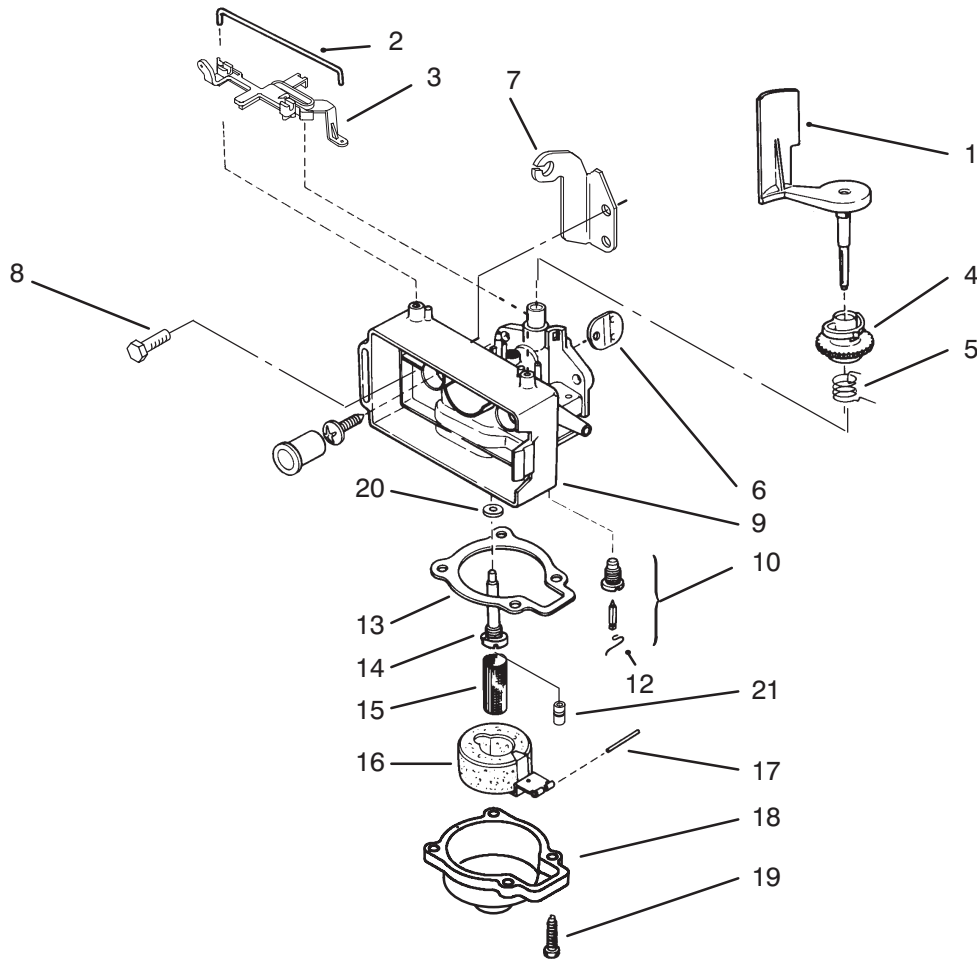

C-2130A

CARBURETOR ASSEMBLY

Ref. No.	Part No.	Description	No. Used	Ref. No.	Part No.	Description	No. Used
1	92-6376	Air Vane & Shaft	1	12	603145	Spring	1
2	610165	Retainer - Speed Control	1	13	602850	Gasket	1
3	93-1225	Lever - Speed Adjust	1	14	92-6371	Nozzle	1
4	610834	Collar - Air Vane	1	15	611071	Filter - Fuel	1
5	92-4944	Spring - Governor	1	16	678113	Float & Arm Assembly	1
6	92-6373	Disc - Throttle	1	17	92-6389	Pin	1
7	92-4949	Bracket - Throttle Control	1	18	92-9691	Float Chamber	1
8	613269	Screw	2	19	608850	Screw	4
9	92-6377	Carburetor Body	1	20	612383	Washer	1
10	92-9697	Kit - Float Valve, Body & Seat (Incl. Ref. #12)	1	21	92-6370	Main Jet	1
				*	92-6385	Jet - High Altitude	1
				*	92-9695	Carburetor Assembly	1

*Not Illustrated