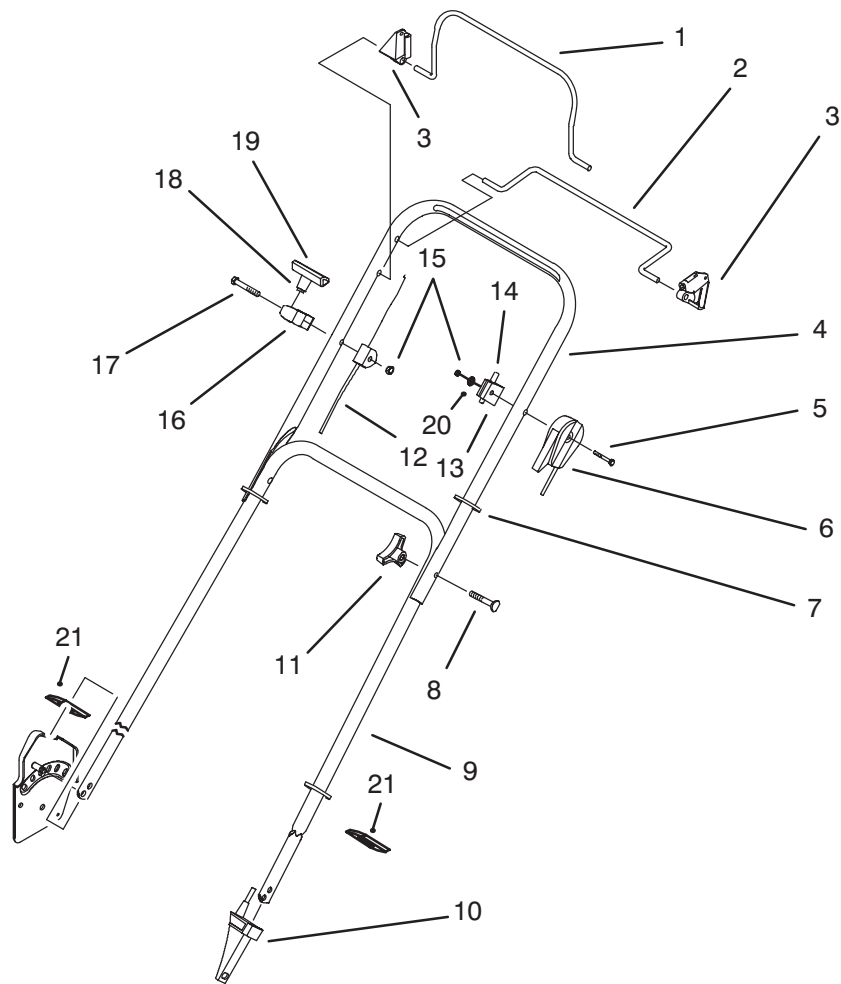

C-2148

HANDLE ASSEMBLY

Ref. No.	Part No.	Description	No. Used	Ref. No.	Part No.	Description	No. Used
1	92-1002	Bail - Flywheel Brake	1			(Model No. 10312 Only)	1
2	92-1001	Bail - SP Control (Model No. 10312 Only)	1	11	614243	Knob	2
3	92-5412	Stop - Pivot (Qt'y (1) Model No. 10211 Only)	2	12	92-7739	Cable - Flywheel Brake	1
4	92-7737	Handle - Upper	1	13	92-7729	Anchor - Cable SP Upper (Model No. 10312 Only)	1
5	321-48	Screw - Hex Hd. Cap (Model No. 10211 Only)	1	14	92-7726	Cable - Traction (Model No. 10312 Only)	1
*	321-49	Screw - Hex Hd. Cap (Model No. 10312 Only)	1	15	3296-73	Nut - Lock	2
6	92-7734	Cable - Throttle	1	16	92-7720	Guide - Rope	1
7	614249	Tie - Cable (Qt'y (1) Model No. 10211 Only)	3	17	321-50	Screw - Hex Hd. Cap (Model No. 10312 Only)	1
8	614697	Screw - Handle	2	18	612825	Handle - Starter	1
9	614643	Handle - Lower	1	19	612824	Clip - Rope Insert	1
10	614693	Anchor - Cable SP Lower		20	92-8632	Washer (Model No. 10211 Only)	1
				21	93-3653	Guard - Handle (Model No. 10211) (Model No. 10312)	2 1