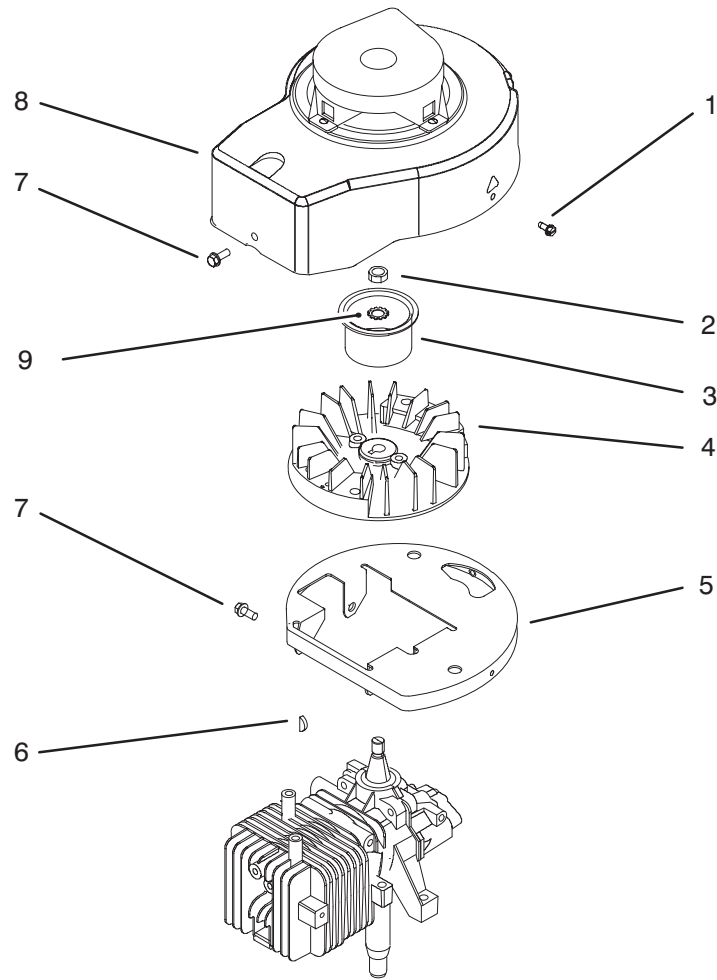

C-2128A

ENGINE ASSEMBLY

Ref. No.	Part No.	Description	No. Used	Ref. No.	Part No.	Description	No. Used
1	614699	Screw	3	6	607199	Key	1
2	130743	Nut	1	7	614702	Screw	4
3	614640	Hub - Starter	1	8	93-4304	Shroud Assembly	1
4	684743	Flywheel	1	9	316959	Washer - Lock	1
5	93-1216	Base - Shroud	1