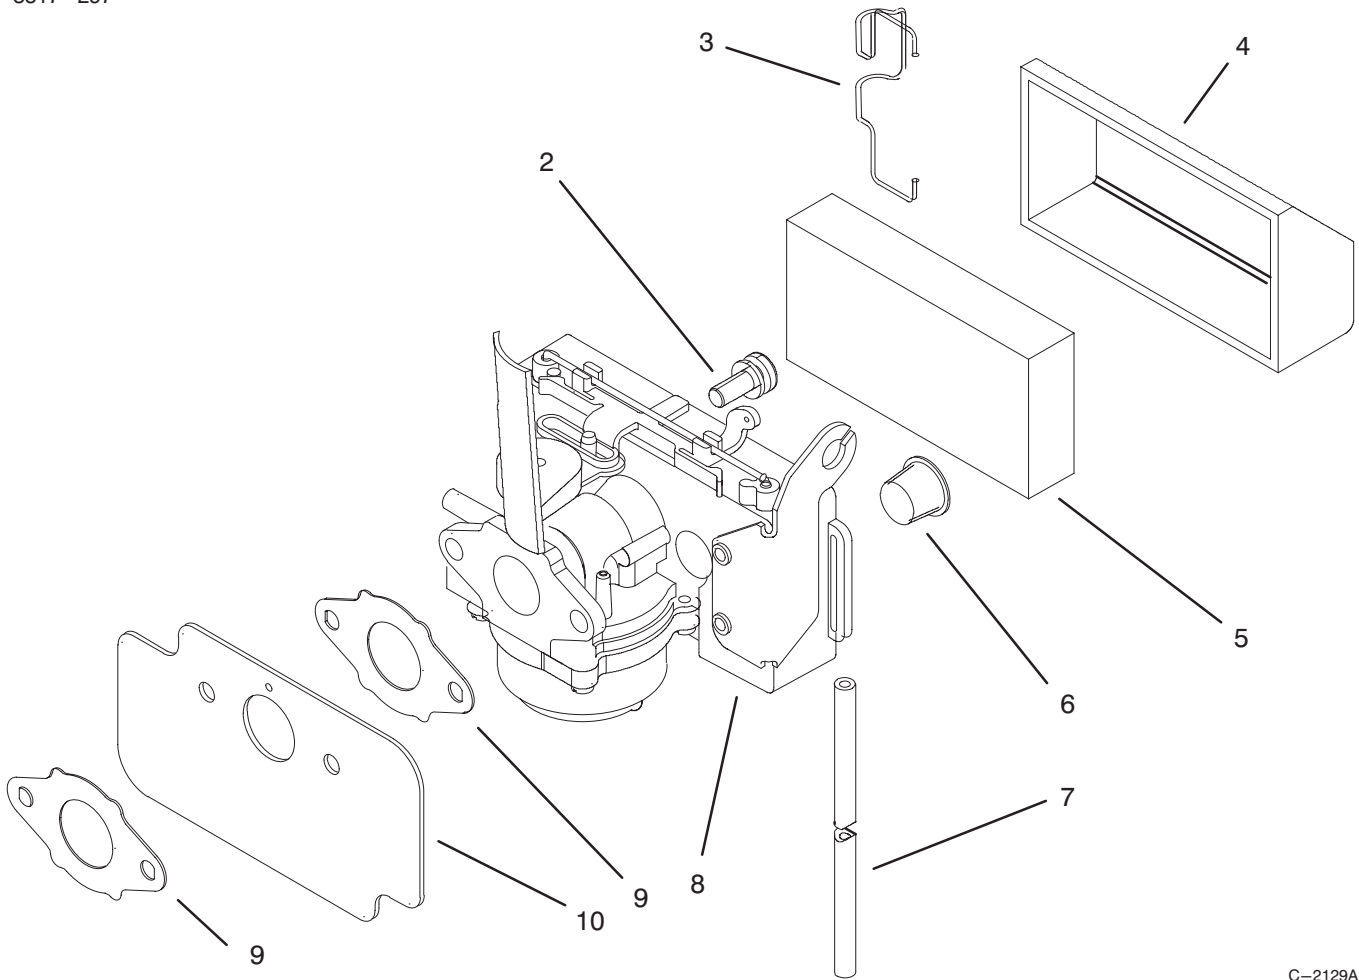

C-2129A

ENGINE ASSEMBLY (Continued)

Ref. No.	Part No.	Description	No. Used
2	609482	Screw	2
3	610383	Retainer – Filter	1
4	93-1231	Cover – Air Cleaner	1
5	609493	Element – Filter Air	1
6	611545	Plug	2

Ref. No.	Part No.	Description	No. Used
7	44-3174	Hose – Primer	1
8	92-9695	Carburetor Assembly	1
9	92-4948	Gasket – Carburetor	2
10	93-1221	Shield – Carburetor	1