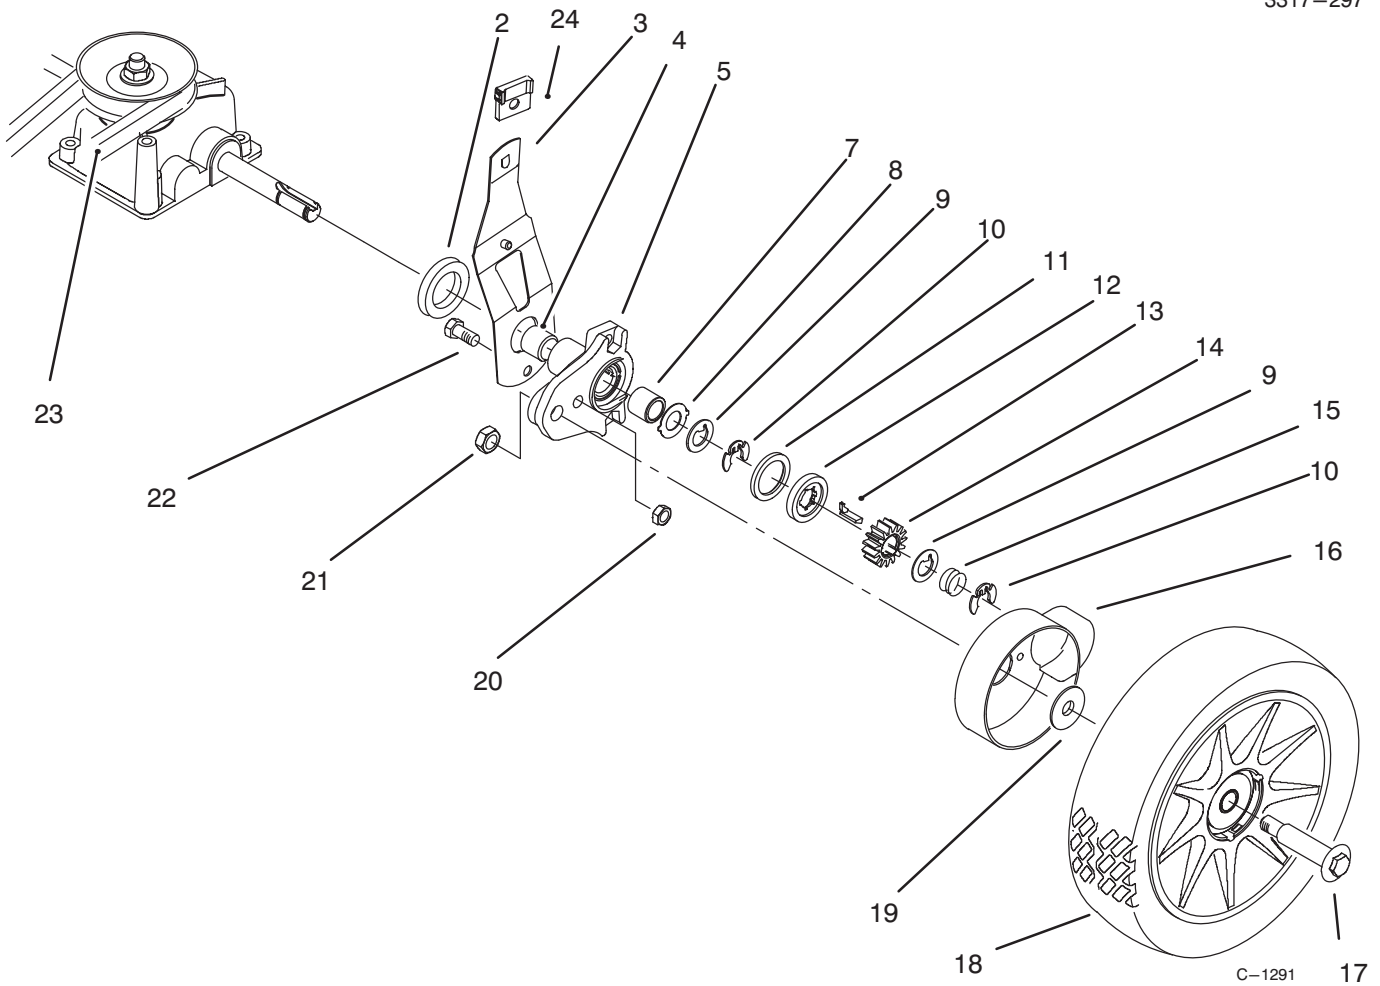

REAR AXLE ASSEMBLY

Ref. No.	Part No.	Description	No. Used
2	614447	Spacer – Axle Shaft	2
3	92-1004	Spring Arm Ass'y	2
4	70-9760	Bushing	2
5	92-7746	Pivot Arm Ass'y – Rear (Incl. Ref.#4, 6, & 7)	2
6	614442	Fitting – Grease	2
7	47-2900	Bushing	2
8	65-4730	Washer – Thrust Pivot Arm	2
9	65-4740	Washer – Thrust, Keyed	4
10	65-2720	Ring – Klip. Special	4
11	65-4710	Ring – Friction	2
12	65-4760	Washer – Clutch, Plastic	2

Ref. No.	Part No.	Description	No. Used
13	66-6050	Key – Rocking, LH	1
*	66-6040	Key – Rocking, RH	1
14	65-4750	Gear – Pinion	2
15	65-4720	Spring – Compression	2
16	614427	Cover Wheel	2
17	92-1057	Bolt – Wheel	2
18	92-1042	Wheel Ass'y – 8"	2
19	614426	Washer – Stepped	2
21	610358	Nut	2
22	32144-85	Screw	2
23	92-1043	V-Belt	1
24	92-1008	Knob	2

*Not Illustrated