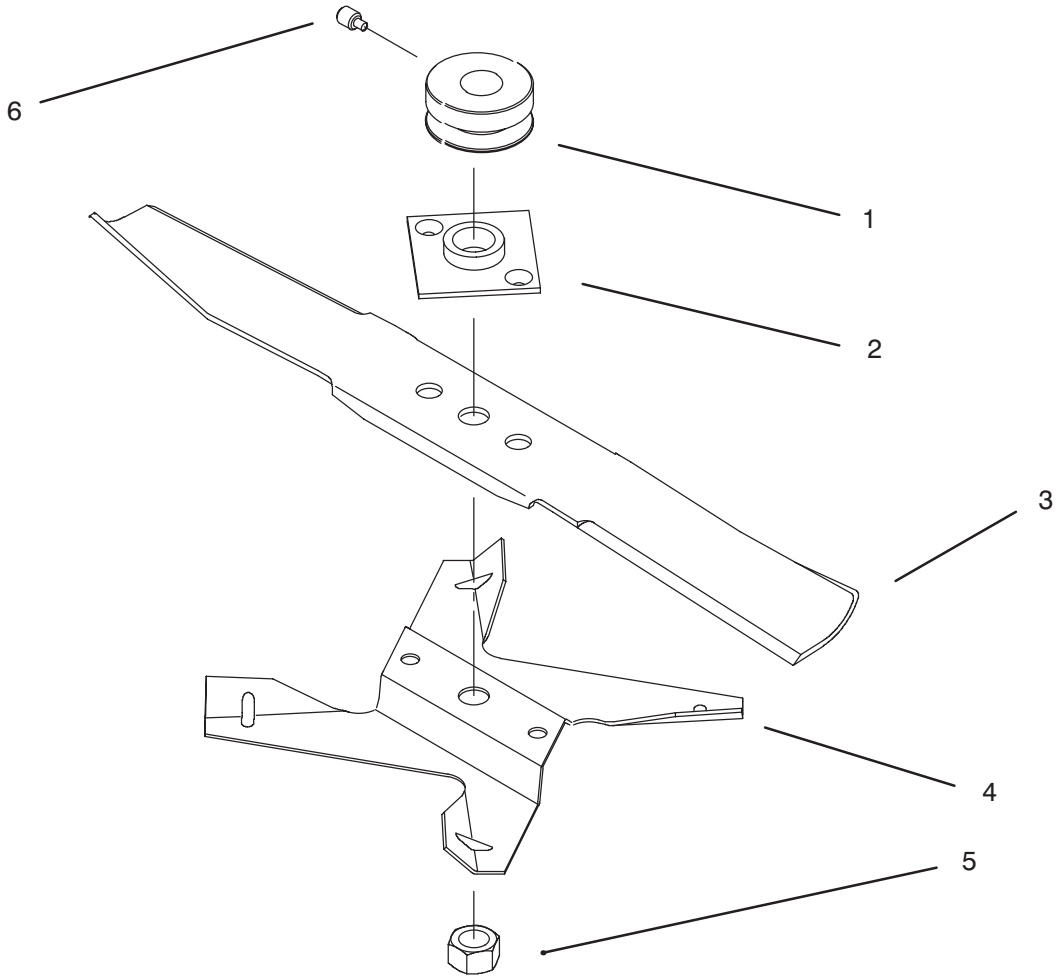

C-2001

BLADE ASSEMBLY

Ref. No.	Part No.	Description	No. Used	Ref. No.	Part No.	Description	No. Used
1	92-6542	Pulley – Engine (Model No. 10312 Only)	1	4	92-1630	Fan – Mulching	1
2	677525	Plate & Collar	1	5	603164	Nut – Blade	1
3	612543	Blade –21”	1	6	613227	Screw – Set (Model No. 10312 Only)	1