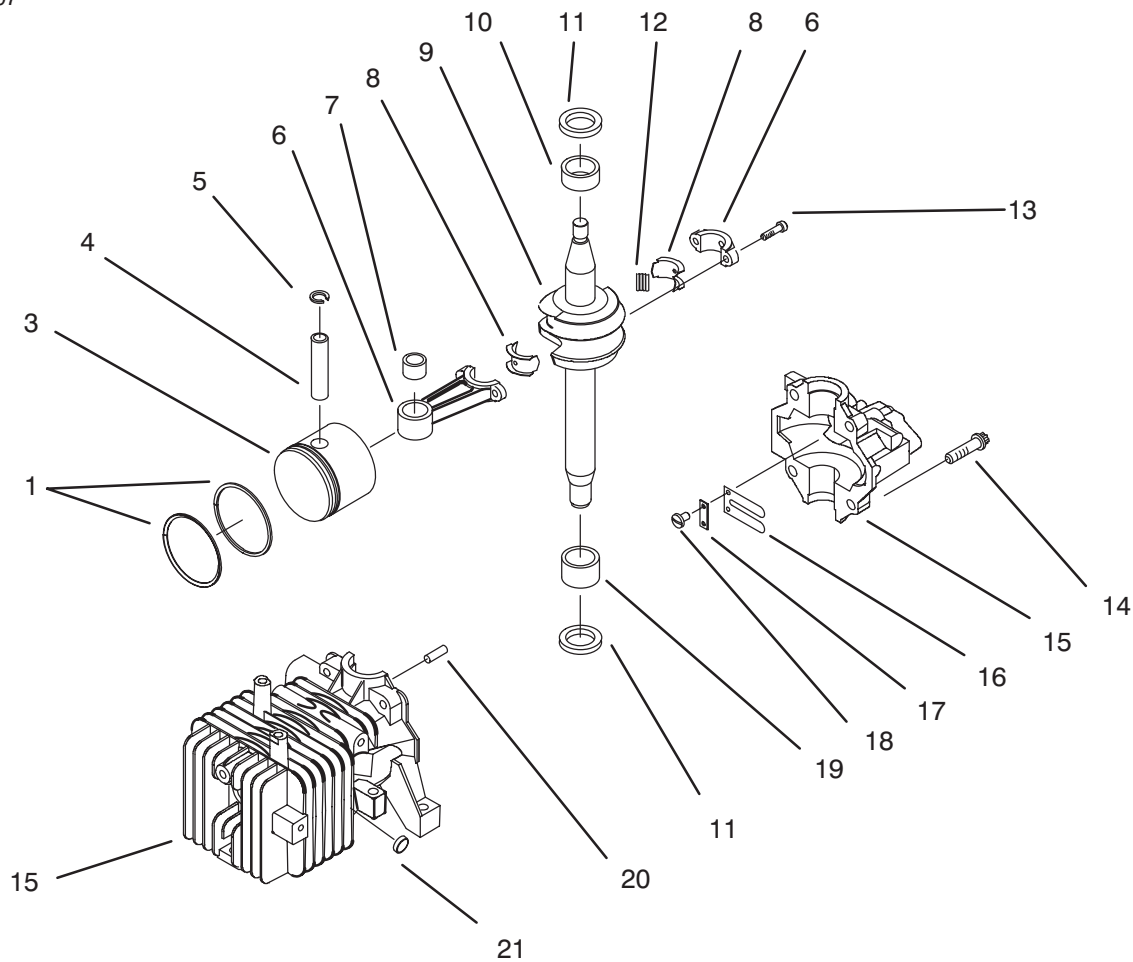

C-1295

ENGINE ASSEMBLY (Continued)

Ref. No.	Part No.	Description	No. Used	Ref. No.	Part No.	Description	No. Used
1	681737	Set – Ring	1	12	683911	Bearing – Needle	1
3	92-4923	Piston & Ring Set	1	13	611393	Screw – Hex. Hd.	2
*	92-4925	Piston & Connecting Rod (Incl. Ref. #1, 3-8, 12, & 13)	1	14	614636	Screw – Torx. Washer Hd.	4
4	606608	Pin – Wrist	1	15	93-4311	Cylinder & Crankcase Ass'y (Incl. Ref. #14, 16-18, 20, 21, & 610372 Sealer)	1
5	303712	Ring – Retaining	2	16	602588	Reed – Carburetor	1
6	92-4921	Connecting Rod Assembly (Incl. Ref. #6-8, 12, & 13)	1	17	602587	Reed – Backup Plate	1
7	92-4927	Bearing	1	18	612872	Screw	2
8	677982	Liner – Split (Set of 2)	1	19	681831	Bearing – Needle	1
9	92-6375	Crankshaft	1	20	609629	Dowel	1
10	681830	Bearing – Upper Main	1	21	609123	Plug – Core	4
11	611396	Seal – Oil	2	*	610372	Sealer	1

*Not Illustrated