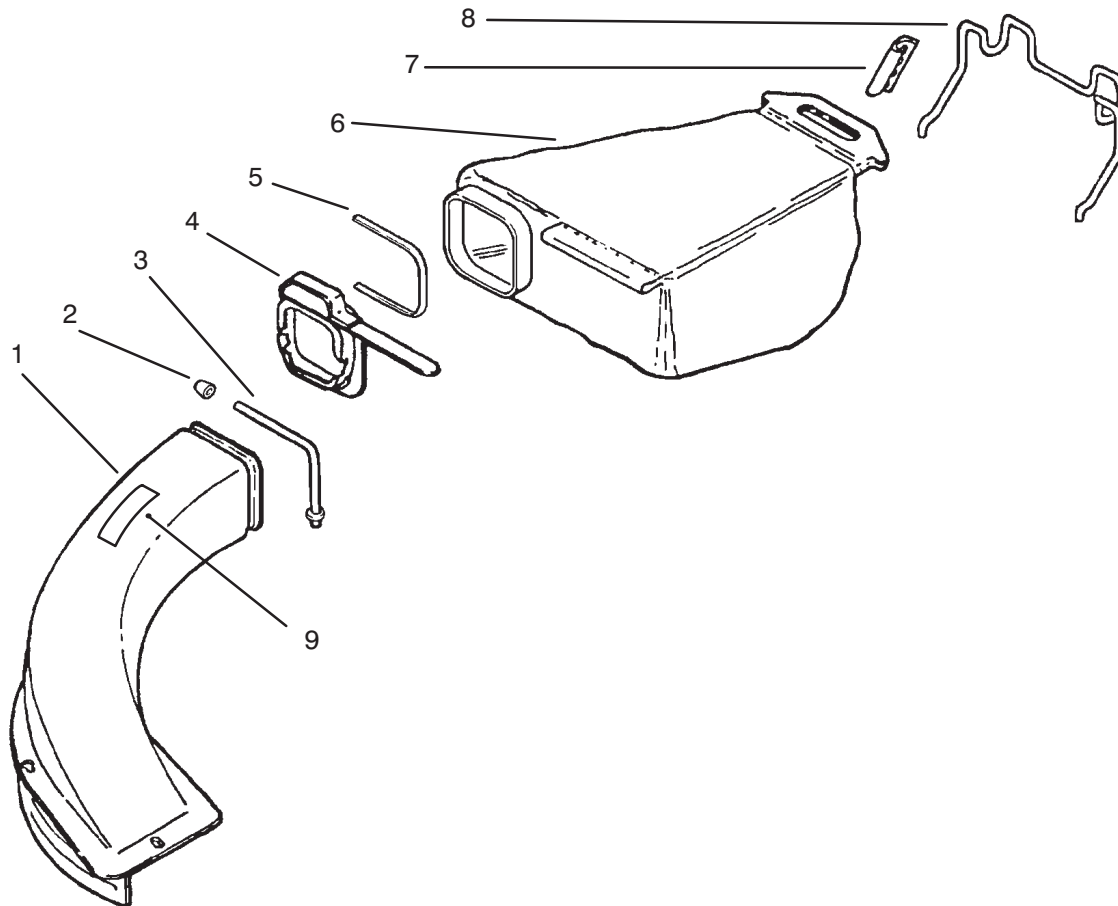

REAR CATCHER ASSEMBLY

Ref. No.	Part No.	Description	No. Used
1	684729	Chute & Support Assembly (Incl. Ref.# 2,3 & 9)	1
2	614589	Nut – Cap	1
3	614591	Chute Support	1
4	684727	Adaptor Assembly	1

Ref. No.	Part No.	Description	No. Used
5	614700	Tie Strap	1
*6	89801	Bag Assembly	1
7	613462	Hanger Clamp	2
8	613455	Wide Hanger	1
9	92-2919	Decal – Danger	1

*Includes Ref.#5 and instruction sheet for installing bag to adapter assembly. Order via model #89801.