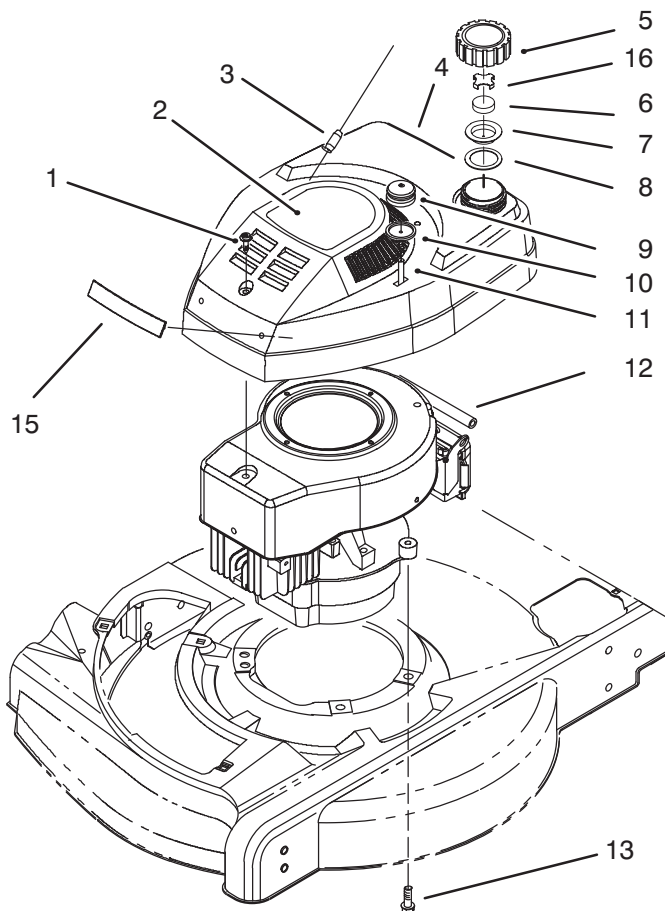

C-2147

ENGINE ASSEMBLY

Ref. No.	Part No.	Description	No. Used	Ref. No.	Part No.	Description	No. Used
1	93-4302	Screw - Sems	3	7	613311	Gasket	1
2	92-9569	Decal - Shroud (Model No. 10211 Only)	1	8	93-1230	Cover	1
2	92-9570	Decal - Shroud (Model No. 10312 Only)	1	9	66-7460	Bulb - Primer	1
3	92-1701	Stop - Rope	1	10	44-2750	Body - Primer	1
4	92-6380	Tank & Shroud	1	11	44-3174	Hose - Primer	1
5	93-3660	Gas Cap Assembly (Incl. Ref. #6-8, & 16)	1	12	612782	Line - Gas	1
6	609150	Baffle - Foam	1	13	92-1624	Screw - Engine	3
				15	92-8615	Applique - Shroud	1
				16	93-3175	Baffle - Gas Cap	1