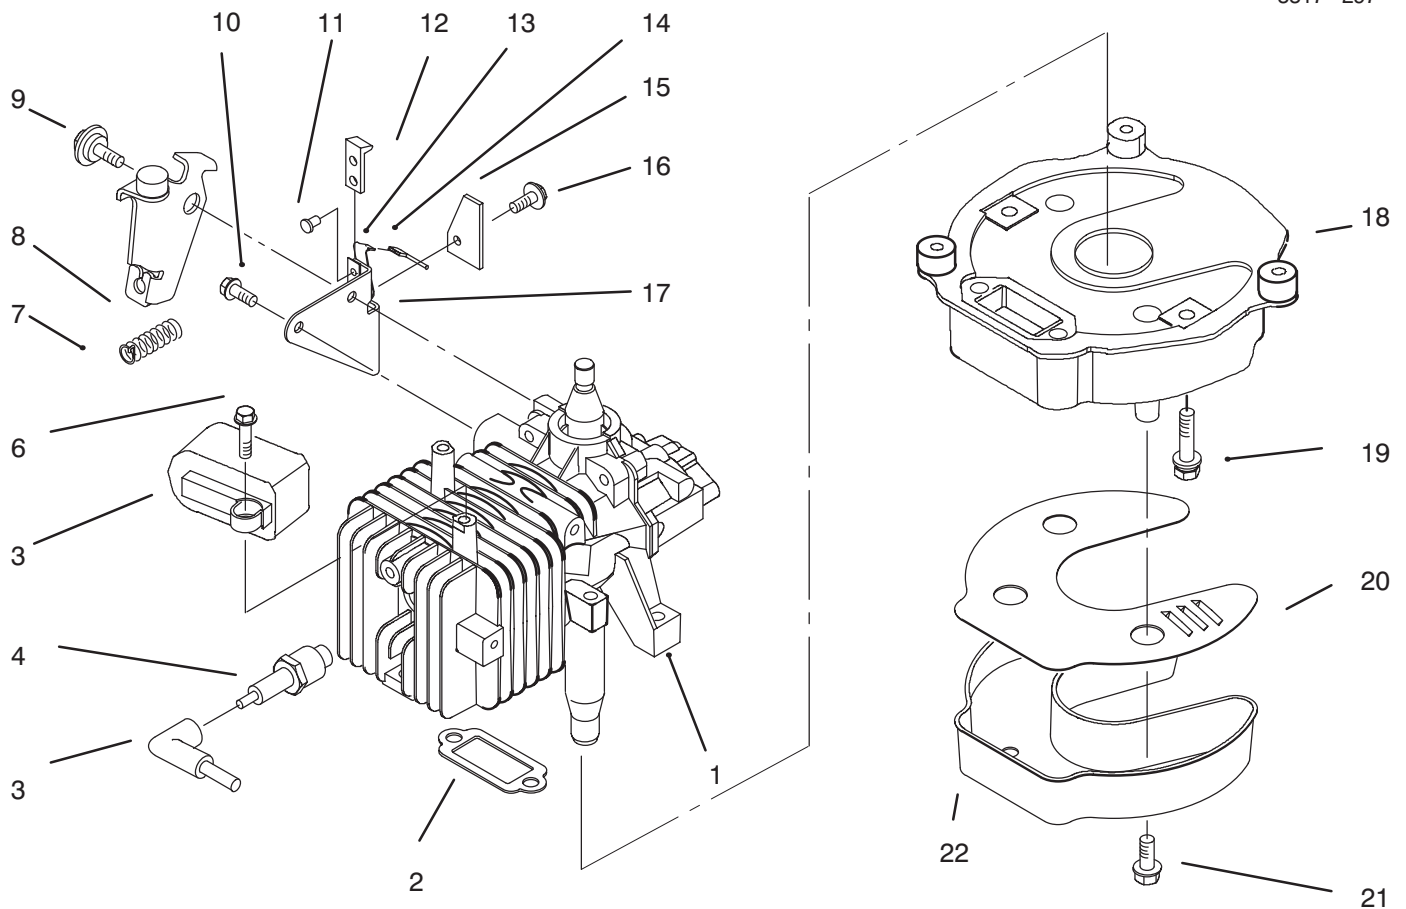

C-1296A

ENGINE ASSEMBLY (Continued)

Ref. No.	Part No.	Description	No. Used
1	92-9693	Short Block (Incl. Ref. #2) (Incl. Ref. #9 pg. 8)	1
2	93-1233	Gasket - Exhaust	1
3	92-1152	CD Ignition (Includes)	1
*	681678	Cover & Terminal	1
4	614009	Plug - Spark	1
6	613208	Screw - Hex. Washer Hd.	2
7	66-5370	Spring - Compression	1
8	66-5380	Brake Plate Assembly	1
9	92-9698	Screw - Shoulder	1
10	614702	Screw	1

Ref. No.	Part No.	Description	No. Used
11	3290-459	Rivet - Plastic	2
12	92-2925	Strap - Insulation	1
13	60-9010	Strap - Ground	1
14	92-1156	Wire - Brake Switch Lead	1
15	53-4690	Stop - Ground Strap	1
16	12-5450	Screw - Thread Forming	1
17	84-7820	Plate - Mounting	1
18	614654	Plate - Muffler	1
19	607601	Screw	4
20	614681	Baffle	1
21	609471	Screw	3
22	614674	Cover - Muffler	1

*Not Illustrated