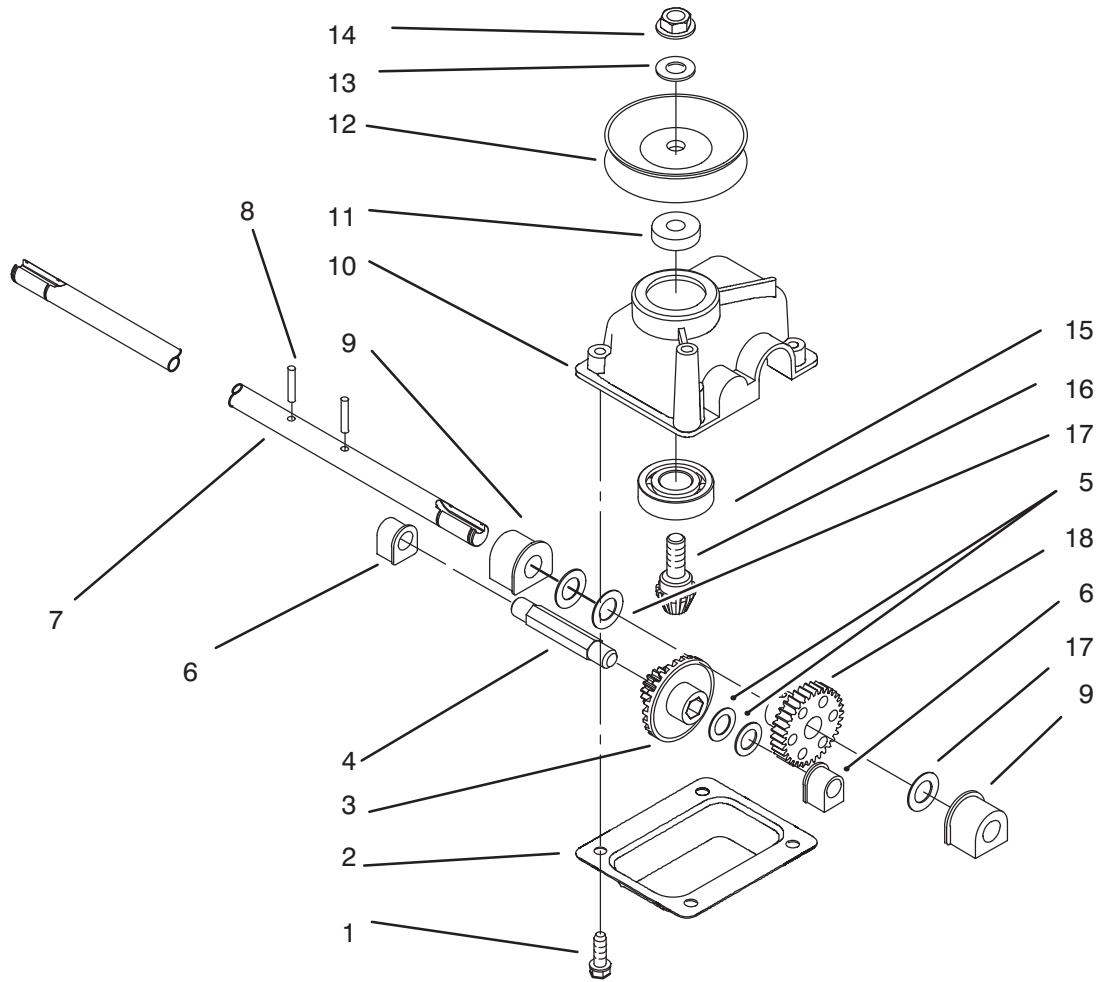

C-1292

GEAR CASE ASSEMBLY

Ref. No.	Part No.	Description	No. Used
1	32144-4	Screw - Taptite	4
2	614668	Cover - Gear Case	1
3	55-3760	Pinion - 15 Tooth	1
4	614696	Shaft - Intermediate	1
5	36-4791	Washer	2
6	60-8750	Bushing	2
7	614666	Shaft - Output	1
8	3285-19	Pin - Groove	2
9	60-8850	Bushing - Output	2

Ref. No.	Part No.	Description	No. Used
10	92-7727	Gearcase	1
11	62-6660	Spacer	1
12	614669	Pulley - Half	2
13	3256-24	Washer	1
14	3296-5	Nut	1
15	38-7820	Bearing - Ball	1
16	60-8890	Gear - Bevel Pinion	1
17	36-4780	Washer - Thrust	2
18	614596	Gear 34 Tooth	1