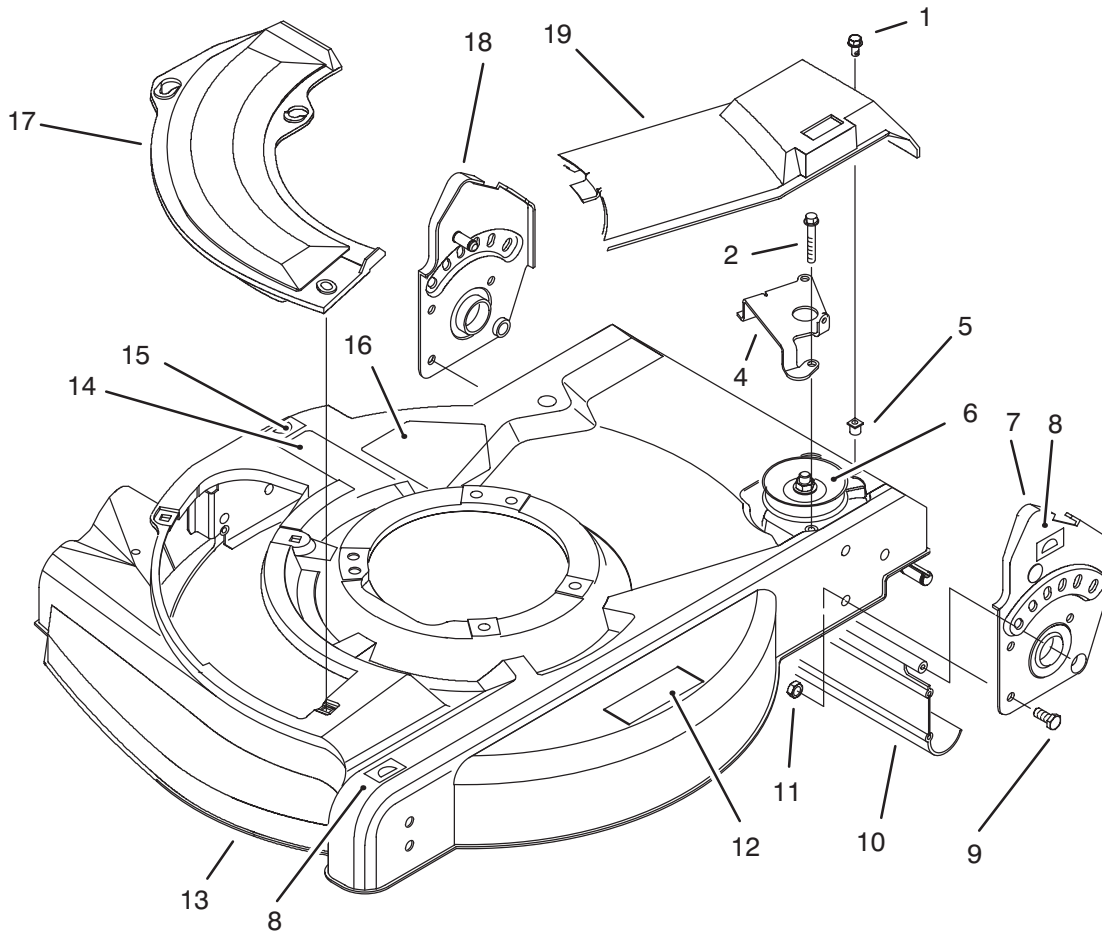

## MULCH PLATE & WHEEL ASSEMBLY

Ref. No.	Part No.	Description	No. Used	Ref. No.	Part No.	Description	No. Used
1	92-7742	Bracket - Handle R.H. (Model No. 10211 Only)	1	10	92-1008	Knob - Height Adjust	4
2	16-4359	Housing (Model No. 10211 Only)	1	11	614687	Arm - Spring	2
3	92-7743	Bracket - Handle L.H. (Model No. 10211 Only)	1	12	92-1099	Bolt - Shoulder	2
4	92-1005	Arm - Spring (Model No. 10211 Only)	2	13	684776	Wheel & Tire Ass'y 6"	2
5	614672	Bolt - Shoulder Height Adj. (Qt'y (2) Model No. 10312 Only)	4	14	614637	Bracket - Wheel Height Adj. (Qt'y (2) Model No. 10312 Only)	4
6	684777	Wheel & Tire Ass'y 8" (Model No. 10211 Only)	2	15	92-4890	Washer (Qt'y (2) Model No. 10312 Only)	4
7	614650	Bolt - Shoulder (Model No. 10211 Only)	2	16	92-4481	Plate - Height Adj.	2
8	40-1940	Washer (Qt'y (2) Model No. 10312 Only)	4	17	92-7731	Plate - Baffle	2
9	3239-39	Nut - Lock (Model No. 10211 Only)	2	18	613765	Nut - Cage (Model No. 10211 Only)	1
				19	604604	Grommet - Plastic	2
				20	614677	Screw - Sems Thr'd Form.	2
				21	92-8630	Plate - Mulch	1
				22	614682	Knob - Cover Plate	1