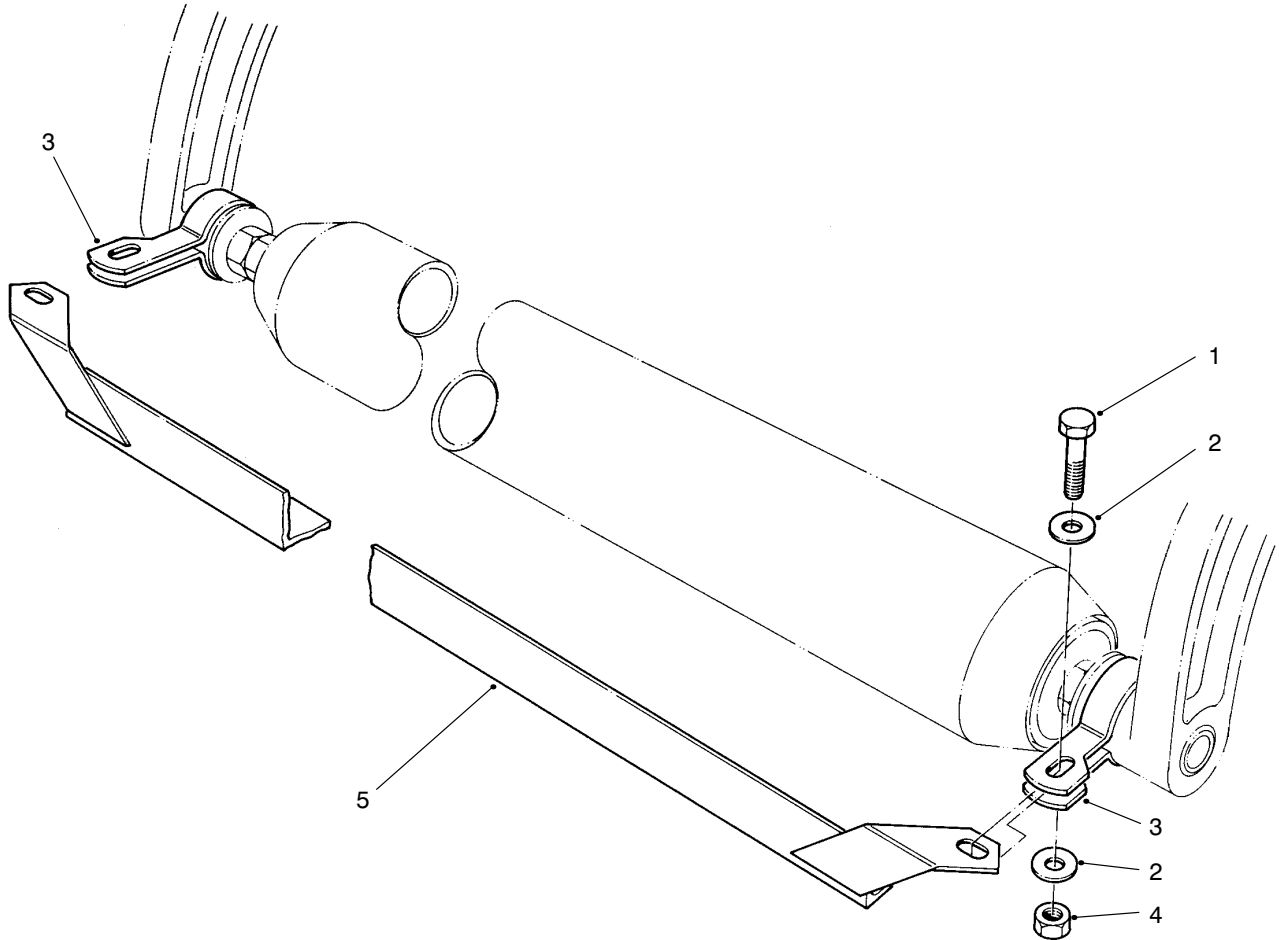

PART NO. 47-4540	<b>PARTS CATALOG</b>
<b>ROLLER SCRAPER KIT</b> (For Reelmaster 5, 7, & 11 Blade Gang Mowers)	

T-0501

### SCRAPER ASSEMBLY

Ref. No.	Part No.	Description	No. Used
1	323-18	Screw - Cap, Hex. Hd.	2
2	3256-24	Washer - Flat	4
3	40-6430	Clamp	2

Ref. No.	Part No.	Description	No. Used
4	32153-2	Nut - Lock	2
5	37-4060	Scraper - Roller	1