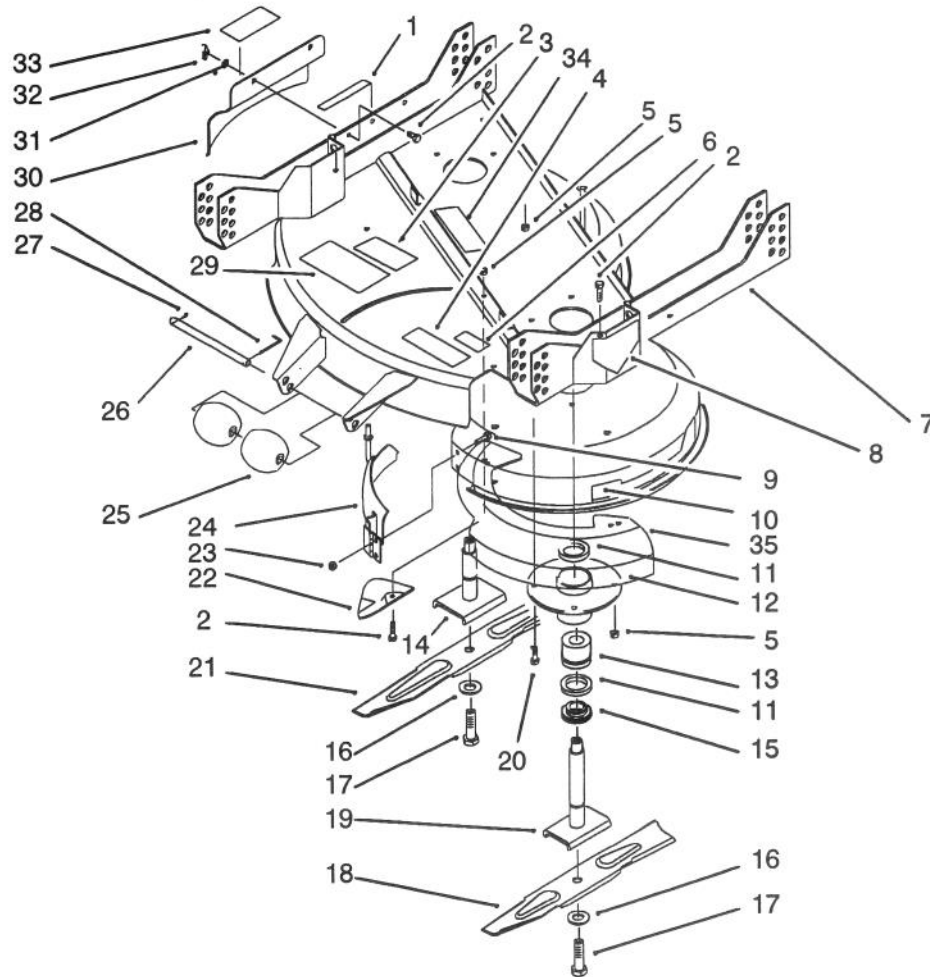

TORO[®]

MODEL NO. 30137-390001 & UP

**PARTS
CATALOG****PROLINE 37"**
RECYCLER[®] Rotary Cutting Unit

C-1078

DECK & SPINDLE ASSEMBLY

Ref. No.	Part No.	Description	No. Used	Ref. No.	Part No.	Description	No. Used
1	68-3650	Decal - Danger	1	18	84-4370	Blade - 17"	1
2	322-5	Screw - Hex Hd. Cap	15	19	51-3552	Shaft - Spindle	1
3	68-8340	Decal - Caution	1	20	322-6	Screw - Hex Hd. Cap	1
4	85-7080	Decal - Discharge Door	1	21	84-4380	Blade - 21"	1
5	3296-29	Nut - Lock	15	22	84-5760	Plate - Kicker	7
6		Decal	1	23	32149-2	Nut - Keps	2
7	14-9679	Deck Support (Incl. Ref. #3, 4, 6, 8, & 29)	1	24	92-2932	Cover - Front	1
8	43-8480	Decal - Danger	1	25	29-4820	Roller	2
9	3229-22	Bolt - Carriage	2	26	40-6400	Shaft - Roller	1
10	84-4340	Decal - 37"	1	27	3272-11	Pin - Cotter	1
11	253-139	Seal - Wave	4	28	57-0690	Pin - Special Cotter	1
12	82-5990	Housing - Spindle	2	29	66-1340	Decal - Danger	1
13	46-8530	Bearing Assembly	2	30	86-9870	Cover - Discharge Chute	1
14	84-4430	Shaft - Spindle	1	31	3255-8	Washer - Ext. Tooth	2
15	27-0950	Spacer - Spindle Bearing	2	32	32103-27	Nut - Wing	2
16	3253-8	Washer - Lock	2	33	82-7490	Decal - Danger	1
17	51-4060	Bolt - Blade	2	34	67-5360	Decal - Danger	1
				35	92-2937	Insert - Deck	1

TPS

COVER & PULLEY ASSEMBLY

C-1073

Ref. No.	Part No.	Description	No. Used
1	84-4350	Cover - Pulley	1
2	302-2	Fitting - Grease	2
3	32146-20	Nut - Lock	2
4	7-4150	Spacer - Bearing	2
5	84-4360	Pulley - Center	1
6	84-4390	V-Belt - Deck Drive	1
7	3296-45	Nut - Lock	2
8	74-0310	Shaft - Adjusting	2
9	3218-5	Nut - Jam	4
10	41-8440	Washer - Flat	2
11	74-0290	Spring - Compression	2
12	256-156	Bushing	2
13	14-9689	Deck (Incl. Ref. #1 & 10 on pg. 1)	1
14	322-7	Screw - Hex Hd. Cap	1
15	3296-13	Rivet - Pop	4
16	3296-29	Nut - Lock	6
17	54-1160	Spring - Extension	1
18	117344	Latch Assembly (Incl. Ref. #31)	2
19	323-9	Screw - Hex Hd. Cap	1
20	3256-24	Washer - Flat	2