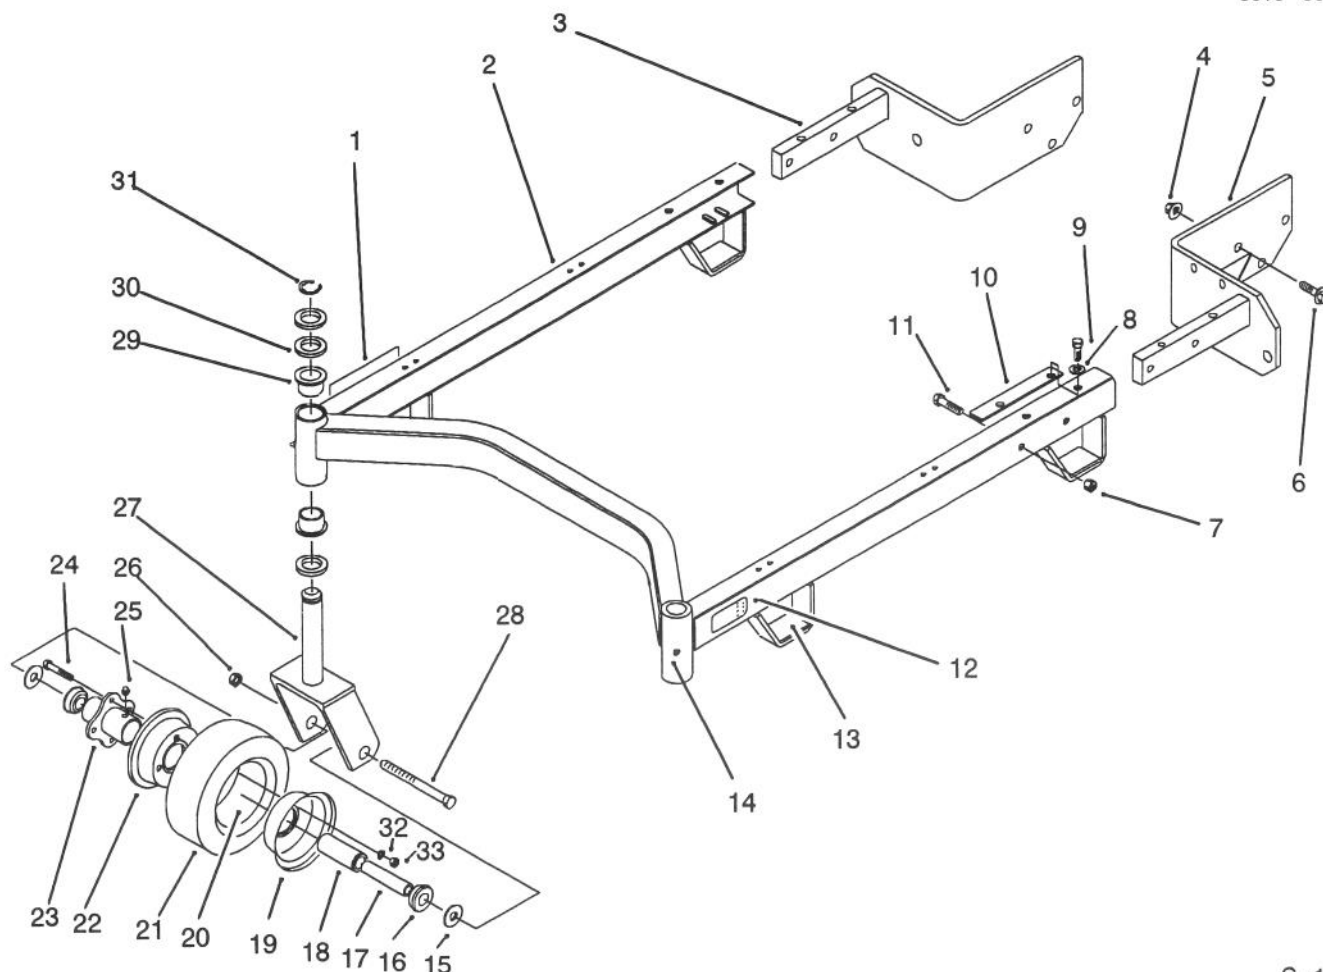

C-1079

CARRIER FRAME ASSEMBLY

Ref. No.	Part No.	Description	No. Used
1	74-0940	Decal - H.O.C.	1
2	55-4631	Suspension Frame W.A.	1
3	86-7110	Angle Bracket W.A. - R.H.	1
4	32128-23	Nut - Lock	6
5	86-7100	Angle Bracket W.A. - L.H.	1
6	3234-6	Screw - Hex Washer Hd. (Gear Drive Only)	6
*	3234-32	Screw - Hex Washer Hd. (Hydraulic Drive Only)	6
7	32152-2	Nut - Lock	4
8	3256-24	Washer - Flat	4
9	3235-21	Screw - Hex Hd. Cap	4
10	62-6980	Shim - Carrier	2
11	323-9	Screw - Hex Hd. Cap	4
12	68-8360	Decal - H.O.C.	1
13	74-0340	Cushion - Rubber	4
14	302-5	Fitting - Grease	2
15	3256-6	Washer - Flat	4
16	62-5580	Bushing	4

Ref. No.	Part No.	Description	No. Used
17	68-8980	Spanner	2
18	62-5570	Bearing	2
19	68-8930	Wheel Half - male	2
20	68-8950	Tube w/Valve	2
21	68-8960	Tire	2
22	68-8920	Wheel Half - Female	2
23	68-8940	Hub - Centered	2
24	54-8890	Bolt - Wheel	8
25	302-61	Fitting - Grease	2
26	32153-5	Nut - Lock	2
27	74-0250	Front Castor Fork W.A.	2
28	325-19	Screw - Hex Hd. Cap	2
29	28-9290	Bushing	4
30	3-6781	Washer - Thrust	8
31	32151-91	Ring - Retaining	2
32	3253-4	Washer - Lock	8
33	3217-6	Nut - Lock	8
*	13-3869	Caster Wheel Assembly (Incl Ref. #16 & 18)	2