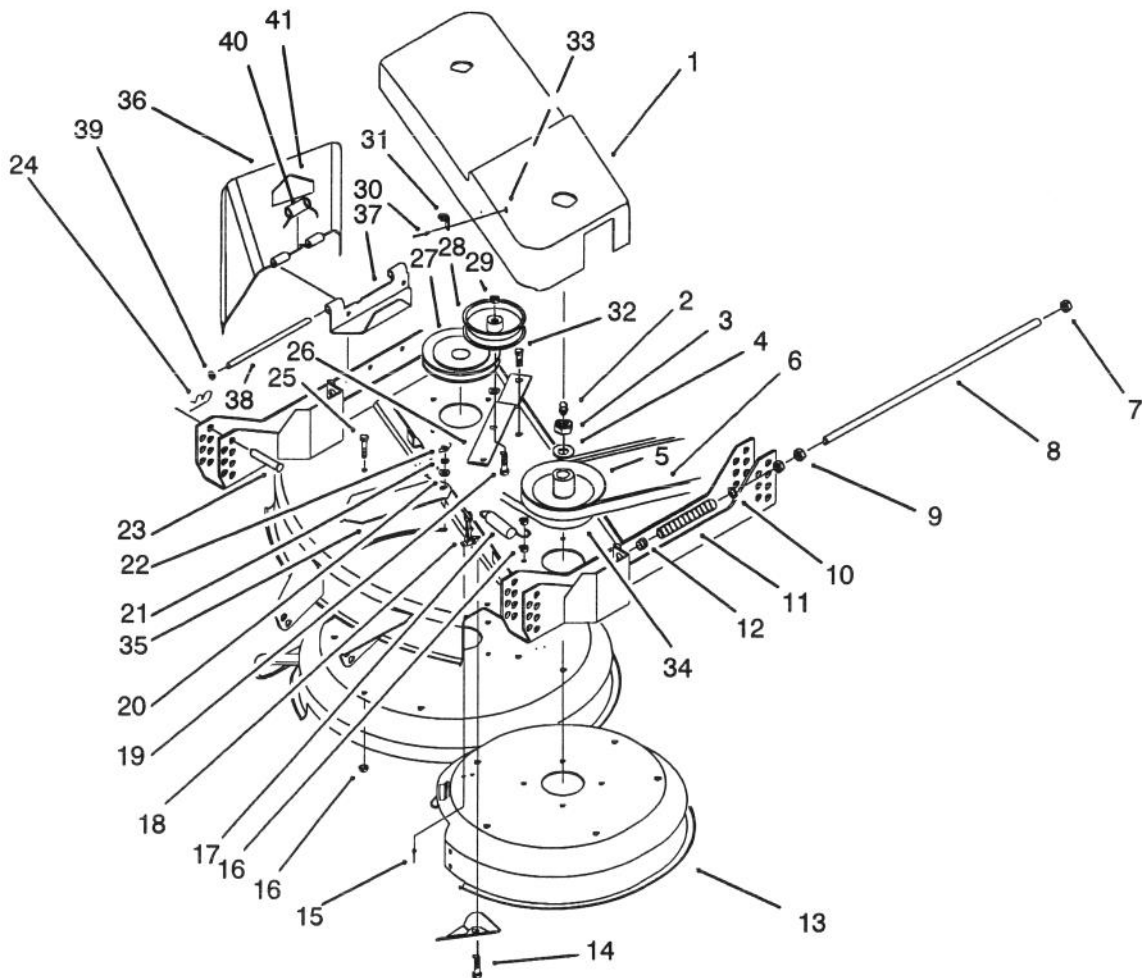

TORO[®]

MODEL NO. 30137-390001 & UP

**PARTS
CATALOG****PROLINE 37"**
RECYCLER[®] Rotary Cutting Unit

C-1078

DECK & SPINDLE ASSEMBLY

Ref. No.	Part No.	Description	No. Used	Ref. No.	Part No.	Description	No. Used
1	68-3650	Decal - Danger	1	18	84-4370	Blade - 17"	1
2	322-5	Screw - Hex Hd. Cap	15	19	51-3552	Shaft - Spindle	1
3	68-8340	Decal - Caution	1	20	322-6	Screw - Hex Hd. Cap	1
4	85-7080	Decal - Discharge Door	1	21	84-4380	Blade - 21"	1
5	3296-29	Nut - Lock	15	22	84-5760	Plate - Kicker	7
6		Decal	1	23	32149-2	Nut - Keps	2
7	14-9679	Deck Support (Incl. Ref. #3, 4, 6, 8, & 29)	1	24	92-2932	Cover - Front	1
8	43-8480	Decal - Danger	1	25	29-4820	Roller	2
9	3229-22	Bolt - Carriage	2	26	40-6400	Shaft - Roller	1
10	84-4340	Decal - 37"	1	27	3272-11	Pin - Cotter	1
11	253-139	Seal - Wave	4	28	57-0690	Pin - Special Cotter	1
12	82-5990	Housing - Spindle	2	29	66-1340	Decal - Danger	1
13	46-8530	Bearing Assembly	2	30	86-9870	Cover - Discharge Chute	1
14	84-4430	Shaft - Spindle	1	31	3255-8	Washer - Ext. Tooth	2
15	27-0950	Spacer - Spindle Bearing	2	32	32103-27	Nut - Wing	2
16	3253-8	Washer - Lock	2	33	82-7490	Decal - Danger	1
17	51-4060	Bolt - Blade	2	34	67-5360	Decal - Danger	1
				35	92-2937	Insert - Deck	1

TPS

COVER & PULLEY ASSEMBLY

C-1073

Ref. No.	Part No.	Description	No. Used
1	84-4350	Cover - Pulley	1
2	302-2	Fitting - Grease	2
3	32146-20	Nut - Lock	2
4	7-4150	Spacer - Bearing	2
5	84-4360	Pulley - Center	1
6	84-4390	V-Belt - Deck Drive	1
7	3296-45	Nut - Lock	2
8	74-0310	Shaft - Adjusting	2
9	3218-5	Nut - Jam	4
10	41-8440	Washer - Flat	2
11	74-0290	Spring - Compression	2
12	256-156	Bushing	2
13	14-9689	Deck (Incl. Ref. #1 & 10 on pg. 1)	1
14	322-7	Screw - Hex Hd. Cap	1
15	3296-13	Rivet - Pop	4
16	3296-29	Nut - Lock	6
17	54-1160	Spring - Extension	1
18	117344	Latch Assembly (Incl. Ref. #31)	2
19	323-9	Screw - Hex Hd. Cap	1
20	3256-24	Washer - Flat	2