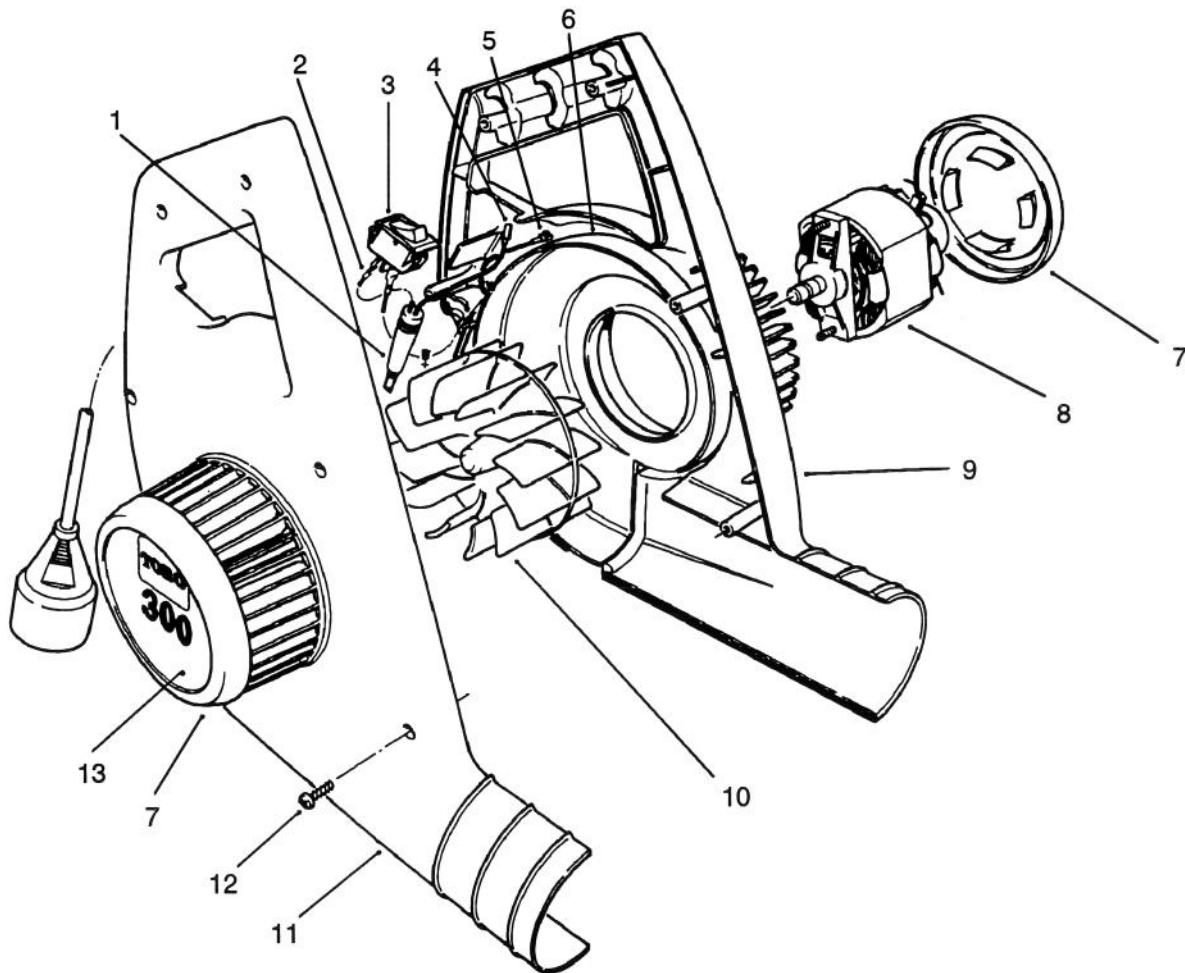

TORO[®]

MODEL NO. 51580-3900001 & UP

**PARTS
CATALOG****300 CLEAN SWEEP™
Blower**

C-0611

BLOWER HOUSING & MOTOR ASSEMBLY

Ref. No.	Part No.	Description	No. Used	Ref. No.	Part No.	Description	No. Used
1	73-3472	Cord - Power Supply	1	7	73-2410	Cover - Intake	2
2	64-8890	Terminal	1	8	73-2450	Motor - 120 Volt	1
3	64-5581	Switch	1	9	73-2390	Housing - L.H.	1
4	73-4770	Coupler - Quick Disconnect Male	1	10	73-2431	Impeller	1
5	73-4780	Coupler - Female Quick Disconnect	1	11	73-2400	Housing - R.H.	1
6	73-2422	Cover - Motor	1	12	32104-121	Screw - Thread Forming	6
				13	73-5970	Decal - 300	1

C-0

BLOWER TUBE

Ref. No.	Part No.	Description	No. Used
1	73-2440	Tube	1

Ref. No.	Part No.	Description	No. Used