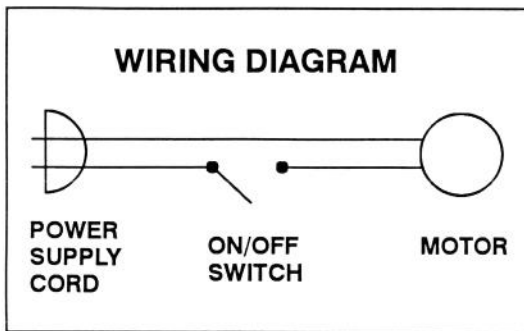

TORO[®]

MODEL NO. 51580-3900001 & UP

**PARTS
CATALOG****300 CLEAN SWEEP™
Blower**

C-0611

BLOWER HOUSING & MOTOR ASSEMBLY

Ref. No.	Part No.	Description	No. Used	Ref. No.	Part No.	Description	No. Used
1	73-3472	Cord - Power Supply	1	7	73-2410	Cover - Intake	2
2	64-8890	Terminal	1	8	73-2450	Motor - 120 Volt	1
3	64-5581	Switch	1	9	73-2390	Housing - L.H.	1
4	73-4770	Coupler - Quick Disconnect Male	1	10	73-2431	Impeller	1
5	73-4780	Coupler - Female Quick Disconnect	1	11	73-2400	Housing - R.H.	1
6	73-2422	Cover - Motor	1	12	32104-121	Screw - Thread Forming	6
				13	73-5970	Decal - 300	1

C-0

BLOWER TUBE

Ref. No.	Part No.	Description	No. Used
1	73-2440	Tube	1

Ref. No.	Part No.	Description	No. Used