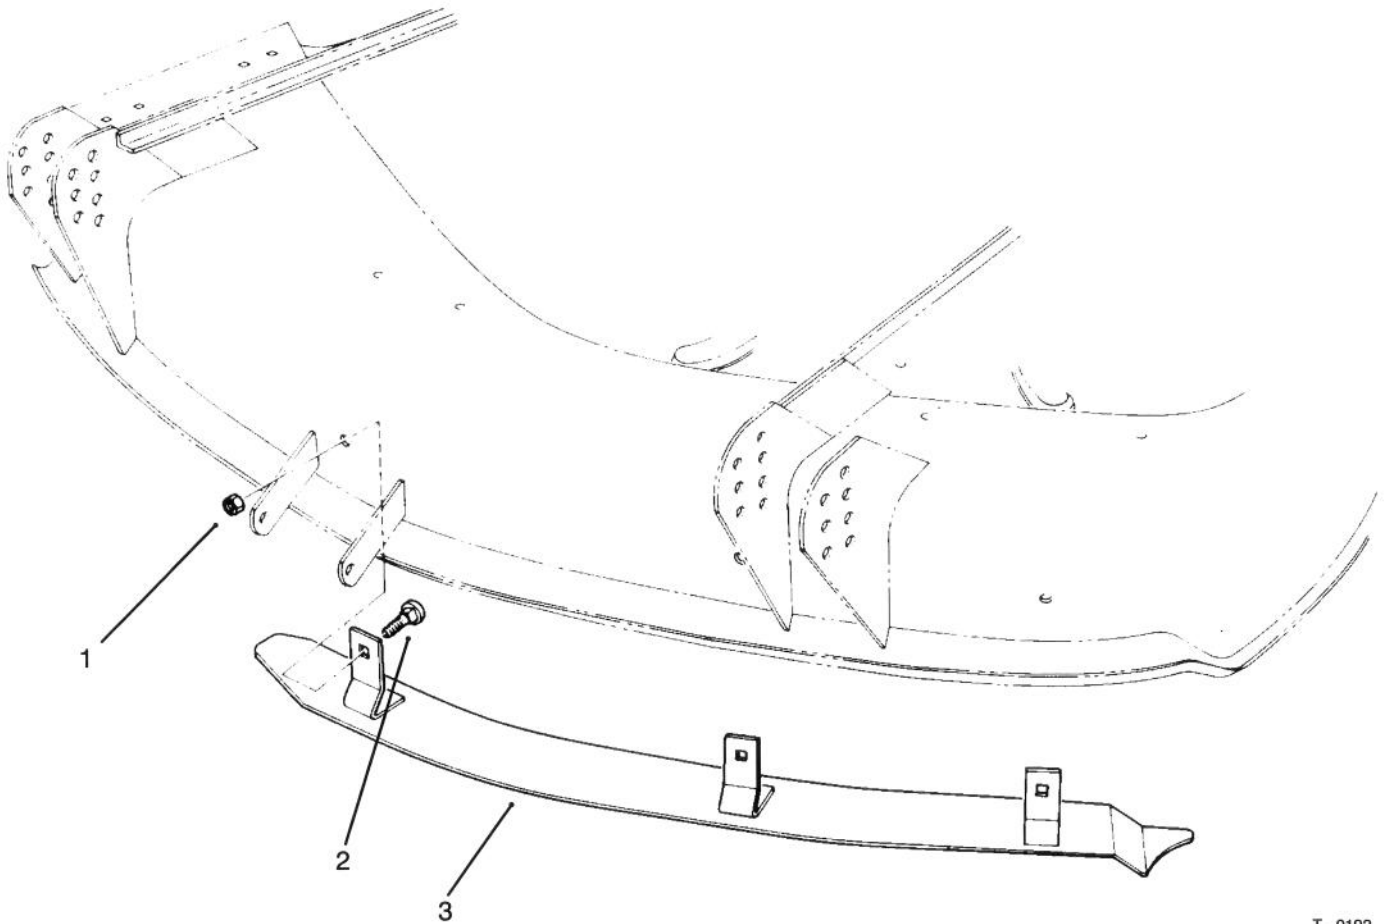

PART NO. 60-9030	PARTS CATALOG
KIT - BAFFLE For 44" Decks	

T-0192

BAFFLE KIT PART NO. 60-9030 (Optional)

Ref. No.	Part No.	Description	No. Used	Ref. No.	Part No.	Description	No. Used
1	3296-47	Nut - Lock	3	3	57-6330	Baffle Assembly	1
2	3230-20	Bolt - Carriage	3				