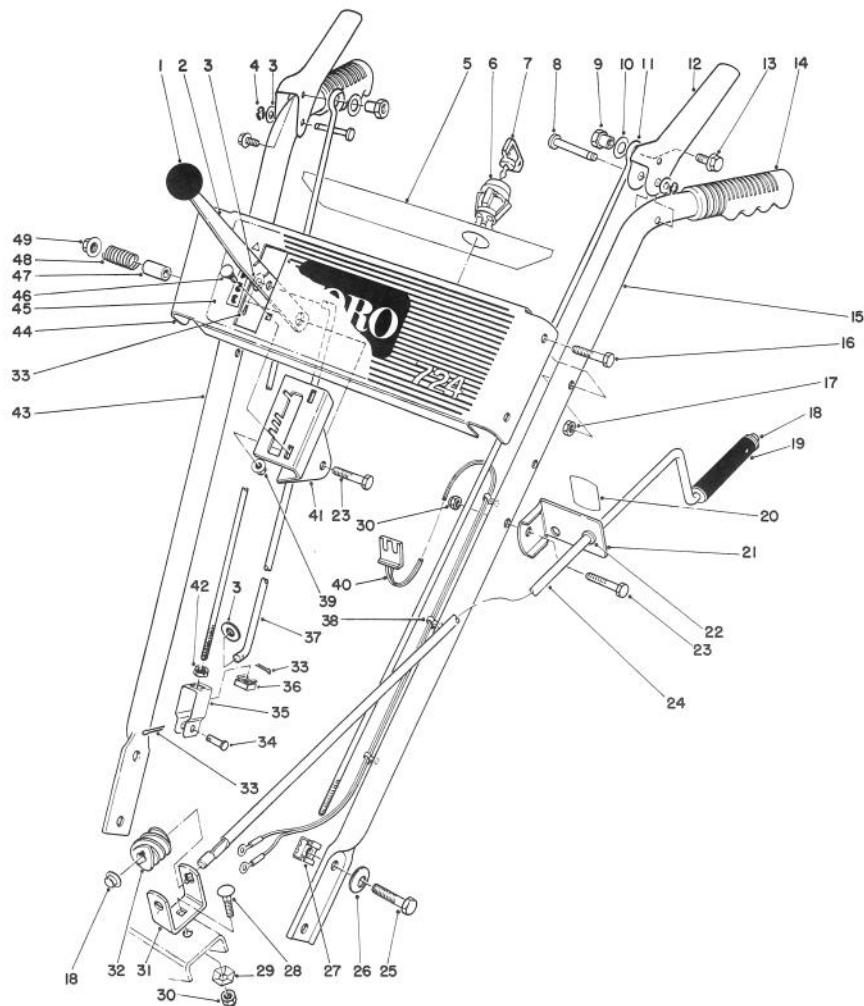

C-1279

HANDLE ASSEMBLY (Cont.)

Ref. No.	Part No.	Description	No. Used	Ref. No.	Part No.	Description	No. Used
43	52-5561	Handle - Right (Model 38072)	1	46	3229-11	Bolt - Carriage	2
	52-5560	Handle - Right (Model 38073)	1	47	40-8130	Spacer - Speed Selector	1
44	43-7360	Panel - Escutcheon	1	48	37-9150	Spring	1
45	88-0740	Decal - 724	1	49	32128-13	Nut - Flange Lock	1
				50	3256-24	Washer	1
				*	3290-378	Cable Tie	2