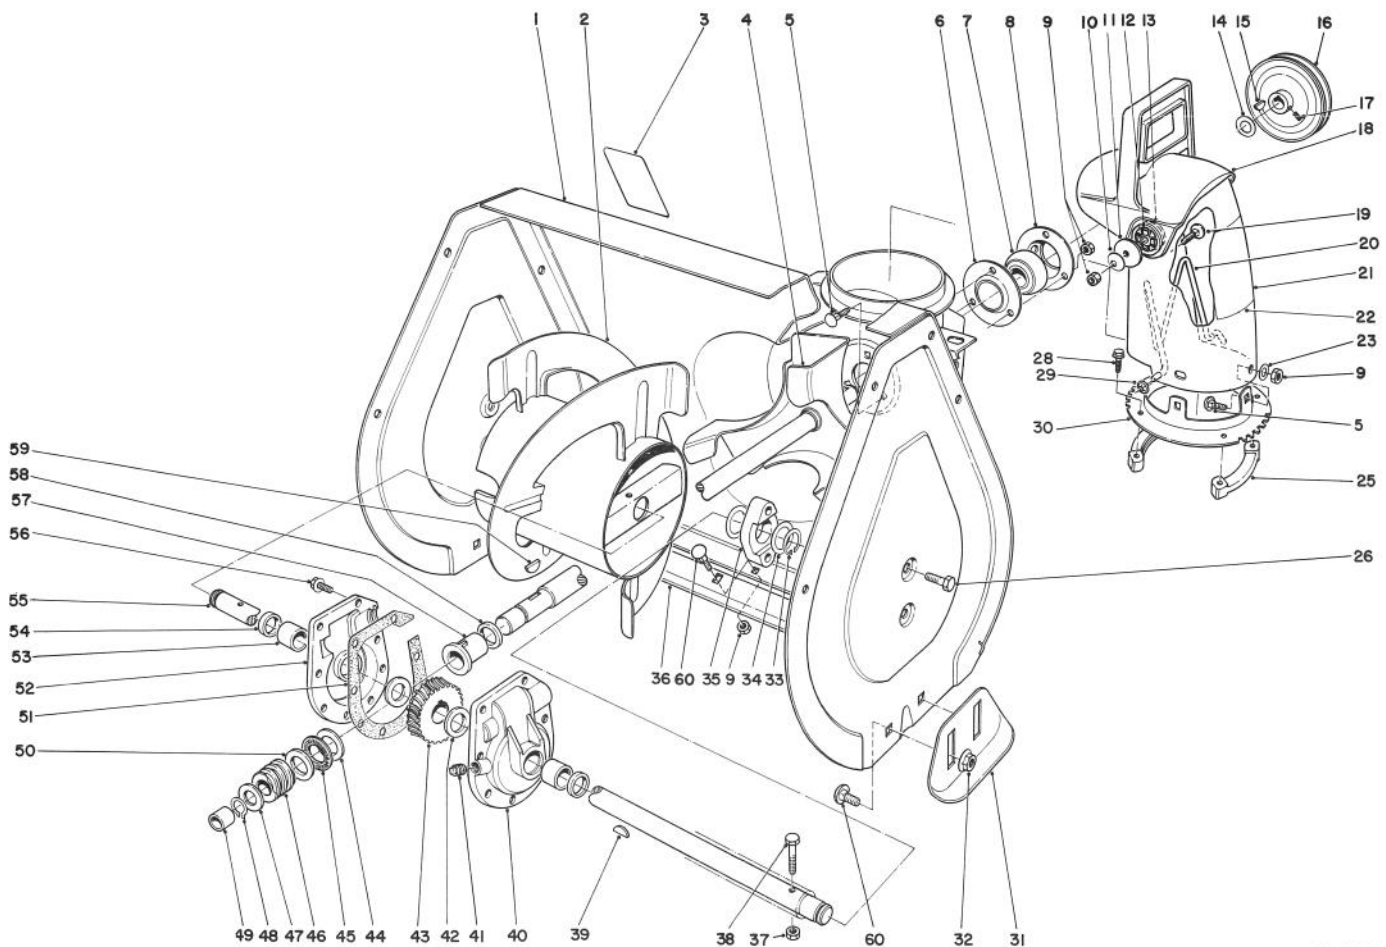

C-0031

AUGER ASSEMBLY (Continued)

Ref. No.	Part No.	Description	No. Used	Ref. No.	Part No.	Description	No. Used
29	3290-326	Pushnut	1	47	3-8664	Washer	1
30	37-8941	Ring - Chute	1	48	32120-72	Ring - Retaining	1
31	40-8160	Skid	2	49	256-32	Bushing	1
32	32128-20	Nut - Flange	4	50	252-80	Washer - Thrust	1
33	32151-36	Ring - Retaining	2	51	51-0460	Gasket	1
34	5-1550	Washer - Thrust	4	52	14-2449	Gear Case R.H. (Incl. ref. #53 & 54)	1
35	37-6550	Bearing - Auger	2	53	256-237	Bushing	2
36	74-1420	Blade - Scraper	1	54	7-0045	Seal - Oil	2
37	3296-42	Nut - Lock	2	55	37-6801	Shaft - Auger	1
38	321-10	Screw - Cap	2	56	32144-41	Screw - Self Tapping	8
39	3257-33	Key - Woodruff	1	57	37-6560	Bushing - Input	1
40	14-2459	Gear Case L.H. (Incl. ref. #53 & 54)	1	58	237-87	Seal	1
41	281-1	Pipe - Plug	1	59	3257-23	Key - Woodruff	1
42	252-71	Bearing - Thrust	2	60	3230-1	Bolt - Carriage	9
43	5-7180	Gear	1	*	37-6961	Gear Case Assembly	1
44	257-3	Washer - Thrust	1	*	12-8789	Bearing Assembly (Incl. ref. #6-8)	1
45	252-76	Bearing - Needle, Thrust	1				
46	5-7170	Gear - Worm	1				

*Not Illustrated