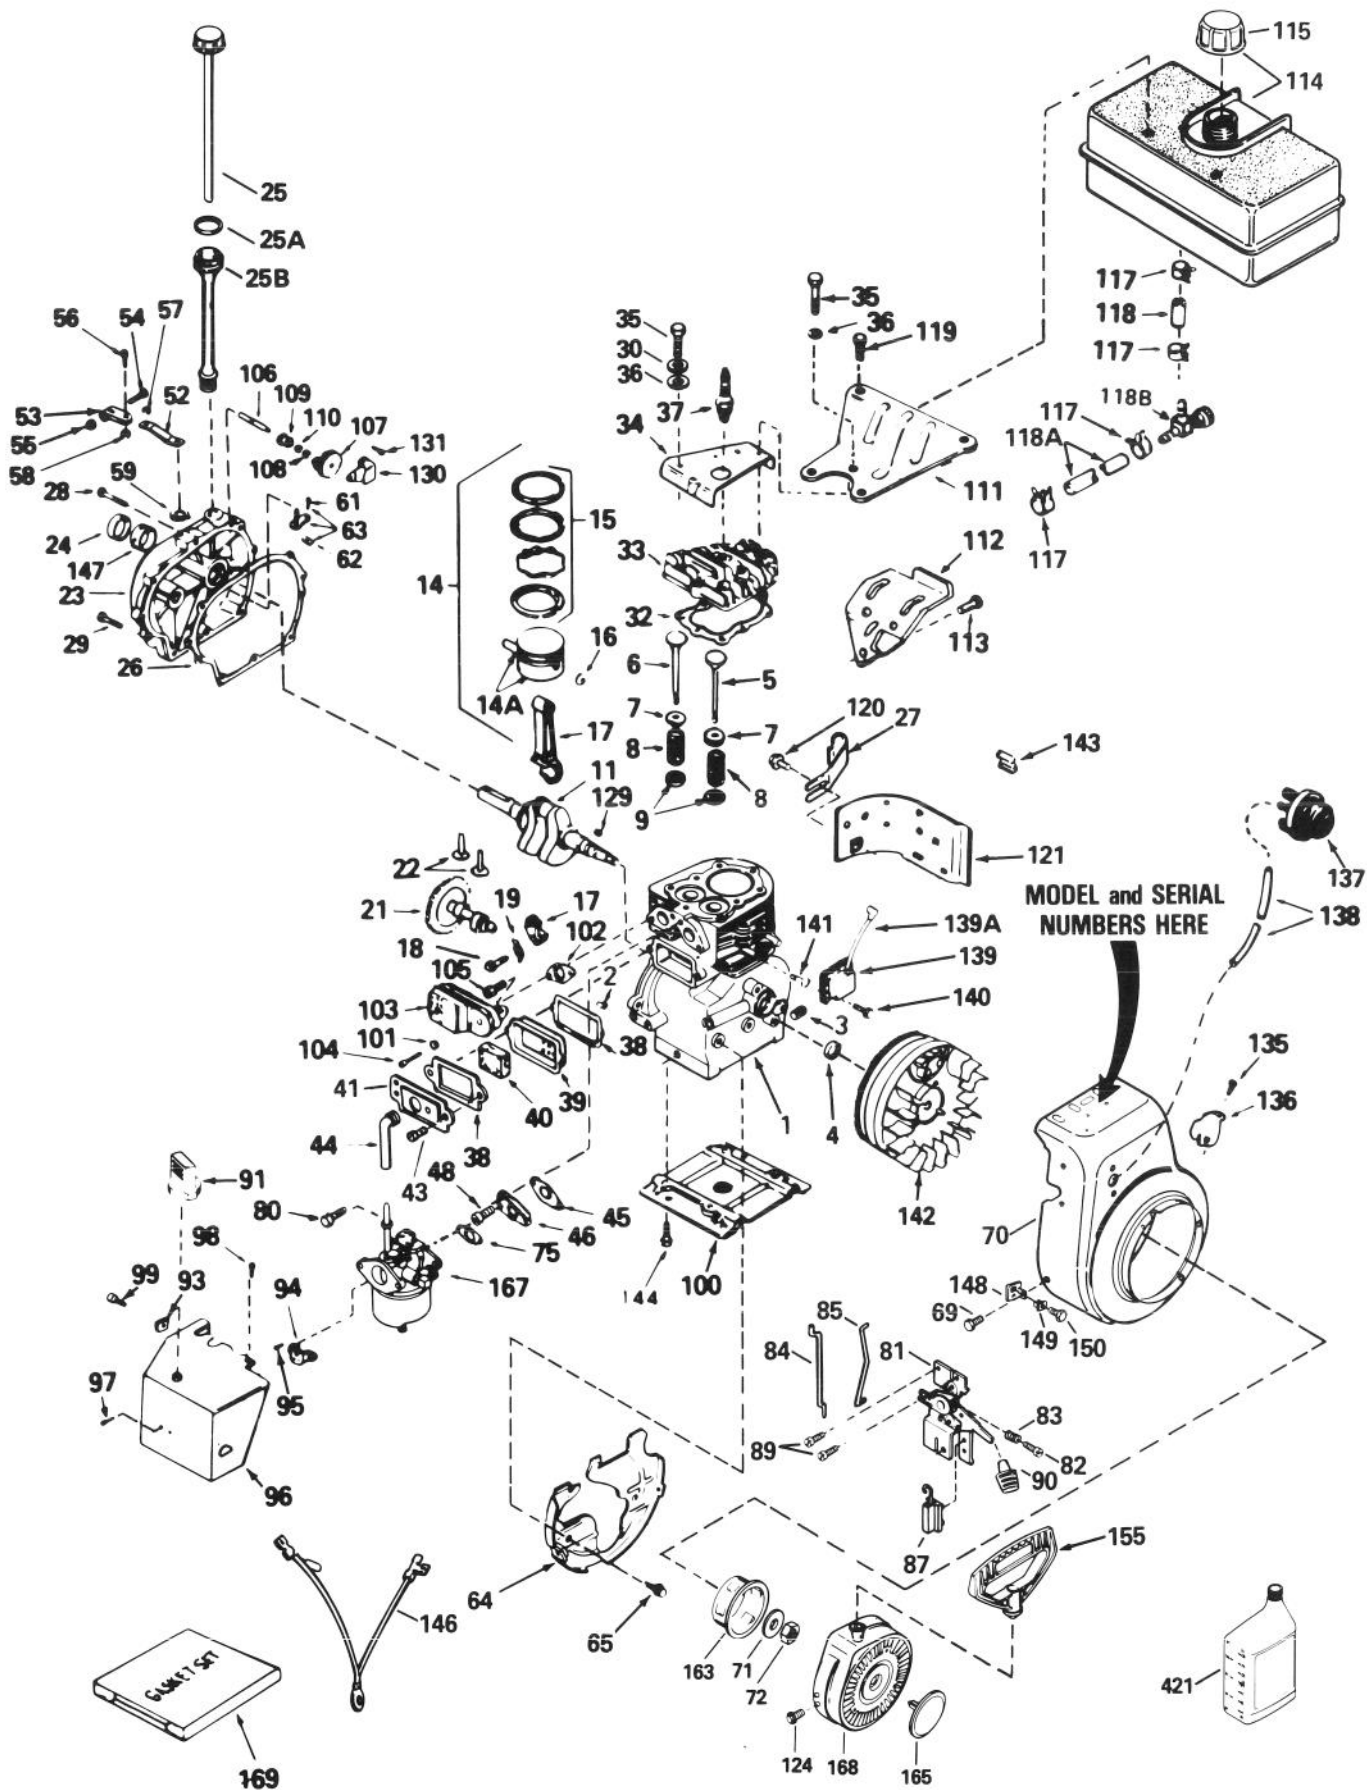

ENGINE TECUMSEH MODEL HSK70-130282R

Ref. No.	Part No.	Description	No. Used
1	32586C	Cylinder Assembly (Incl. ref. #2, 3, & 4)	1
2	27652	Pin - Dowel	2
3	27642	Plug - Pipe	1
4	32630	Seal - Oil	1
5	32783	Valve - Intake, Standard (Incl. ref.# 9)	1
	32784	Valve - Intake 1/32" oversize (Incl. ref.# 9)	1
6	27878A	Valve - Exhaust, Standard (Incl. ref.# 9)	1
	27880A	Valve - Exhaust 1/32" oversize (Incl. ref.# 9)	1
7	27882	Cap - Upper Valve Spring	2
8	27881	Spring - Valve	2
9	32581	Cap - Lower Valve Spring	2
11	35272	Crankshaft Assembly	1
14	34517	Piston - Pin & Ring Assy. Standard (Incl. ref. #14A, 15 & 16)	1
	34518	Piston - Pin & Ring Assy. (.010 oversize) (Incl. ref. #14A, 15 & 16)	1
	34519	Piston - Pin & Ring Assy. (.020 oversize) (Incl. ref. #14A, 15 & 16)	1
14A	32592B	Piston & Pin Assy. Standard (Incl. ref. #16)	1
	32593B	Piston & Pin Assembly .010 oversize (Incl. ref. #16)	1
	32594B	Piston & Pin Assembly .020 oversize (Incl. ref. #16)	1
15	32595	Ring Set - Piston Std.	1
	32596	Ring Set - Piston .010 oversize	1
	32597	Ring Set - Piston .020 oversize	1
16	27888	Ring - Piston Pin Retaining	2
17	32591C	Connecting Rod Assembly (Incl. ref. #18 & 19)	1
18	650662C	Bolt - Connecting Rod	2
19	34242	Dipper - Oil	1
21	32115	Camshaft - Extended	1
22	34034	Lifter - Valve	2
23	31303C	Cover - Cylinder (incl. ref.#24, 24A, 106,147)	1
24	28427	Seal - Oil	1
25	35555	Dipstick - Oil	1
25A	35499	"O" Ring	1
25B	35554	Tube Assy. - Oil Fill	1
26	*30684	Gasket - Cylinder Cover	1
27	35540	Clip - Fill Tube	1
28	650488	Screw - Hex Head Sems	7
29	650493	Screw - Hex Head Sems	1
30	650690	Washer - Belleville	3
32	*32631A	Gasket - Cylinder Head	1

Ref. No.	Part No.	Description	No. Used
33	30938A	Head - Cylinder (Incl. 3 of ref.# 35)	1
34	30939A	Cover - Cylinder Head	1
35	650697A	Screw - Hex Flg. Hd.	8
36	650691	Washer - Flat	3
37	35395	Spark Plug - Resistor	1
38	*27896A	Gasket, Valve Spring Cover	2
39	28423	Body Assy. - Breather	1
40	28424	Element - Breather	1
41	28425	Cover - Valve Spring	1
43	650128	Screw - Hex Head Sems	2
44	35350	Tube - Breather	1
45	*27915A	Gasket - Intake	1
46	34712	Flange - Carburetor (Incl. ref. #80)	1
48	30196	Screw - Fil. Head	2
52	33454	Lever - Governor	1
53	29916	Clamp - Governor Lever	1
54	29826	Screw - Hex Washer Hd.	1
55	29216	Locknut - KEPS	1
56	650548	Screw - Hex Washer Hd.	1
57	29918	Lockwasher	1
58	30322	Locknut - KEPS	1
59	29642	Ring - Retaining	1
61	650494	Screw - Fil. Head Sems	1
62	30700	Yoke - Governor	1
63	30699C	Rod Assy. - Governor (Incl. ref.# 61 & 62)	1
64	35326	Baffle - Blower Housing	1
65	650561	Screw - Hex Washer Hd.	2
69	29747B	Screw - Hex Hd. Sems	2
70	36254	Blower Housing	1
71	650815	Washer - Belleville	1
72	650871	Nut - Flywheel	1
75	*31688A	Gasket - Carburetor	1
80	650517	Screw - Hex Head Sems	2
81	34677	Control Assy. - Speed (Incl. ref.#82, 83, 86 & 87)	1
82	650549	Screw - Fil. Hd.	1
83	31342	Spring - Compression	1
84	34661	Link - Governor	1
85	34662	Link - Throttle	1
87	610973	Terminal Assy.	1
89	650821	Screw - Hex Washer Hd.	2
90	35440	Knob - Speed Control	1
91	35439	Knob - Choke	1
93	650764	Nut - U Type	1
94	32398	Bracket - Choke	1
95	28820	Screw - Fil. Head Sems	2
96	35060	Cover - Carburetor	1
97	650257	Screw - Pan Head Sems	2
98	650765	Screw - Hex Washer Hd.	1
99	650760	Screw - Pan Head Taptite	1
100	29538	Base - Engine Mounting	1
101	26073	Washer - Flat	1
102	*35865	Gasket - Muffler	1
103	32401	Muffler	1
104	650694A	Screw - Hex Flg. Head	1

* indicated Parts included in Gasket Set Ref.#169

ENGINE TECUMSEH MODEL HSK70-130282R