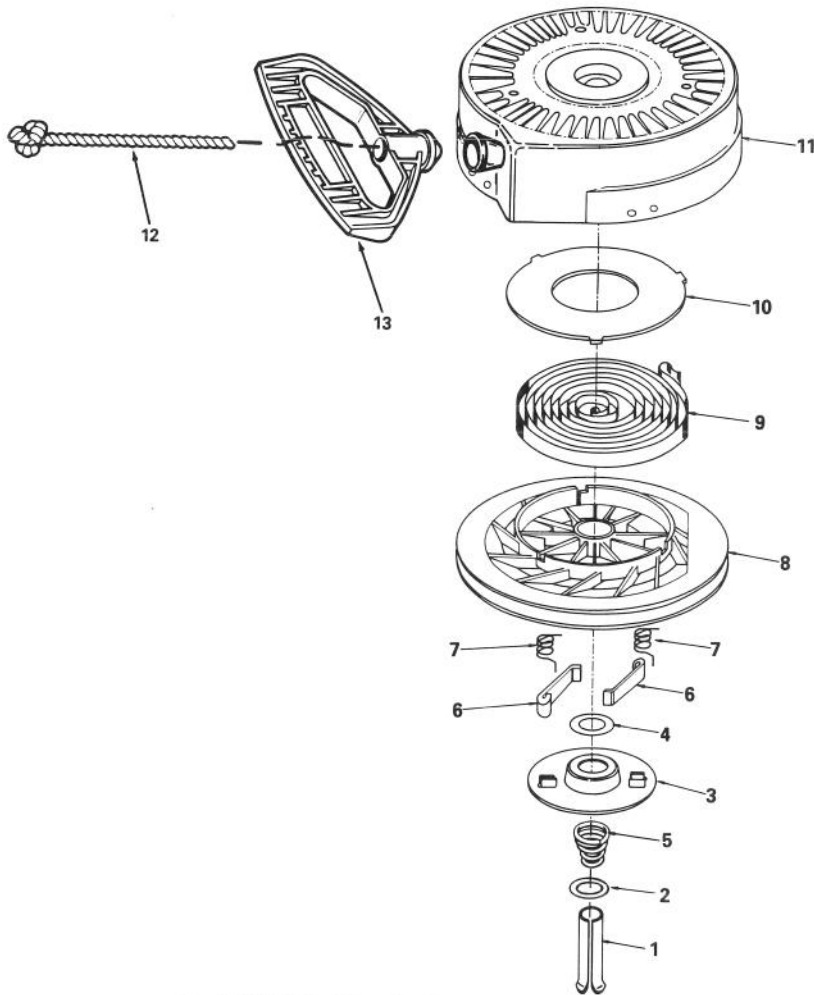

REWIND STARTER NO. 590646

Ref. No.	Part No.	Description	No. Used
1	590599A	Pin - Spring (Incl. Ref. #4)	1
2	590600	Washer	1
3	590615	Retainer	1
4	590601	Washer	1
5	590598	Spring - Brake	1
6	590616	Dog - Starter	2
7	590617	Spring - Dog	2
8	590645	Pulley	1

Ref. No.	Part No.	Description	No. Used
9	590619	Spring - Rewind	1
10	590620	Cover - Spring	1
11	590647	Housing Assembly	1
12	590535	Rope - 9/64" dia. 98"Lg.	1
13	590574	Handle - Mitten Grip (Not included with Starter)	1
*	590646	Starter - Rewind	1