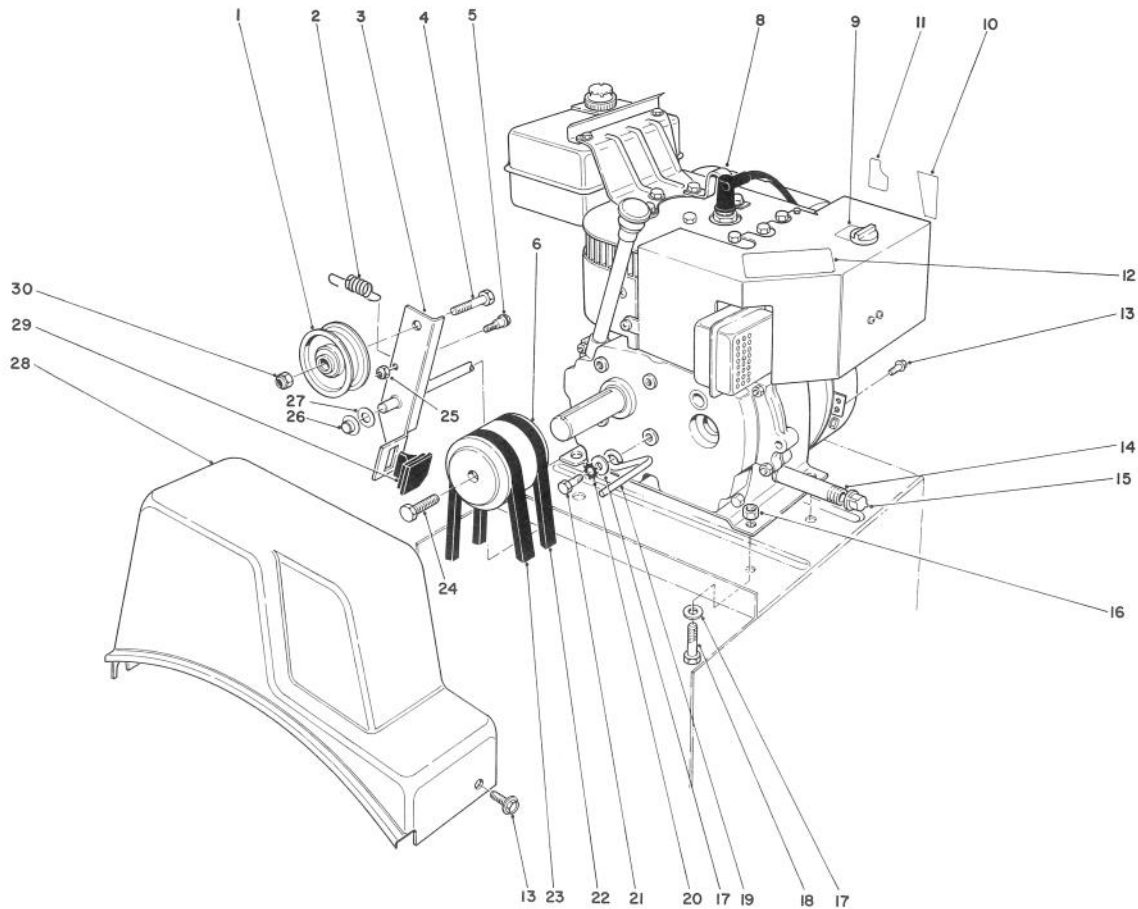

MODEL NO. 38072-3900001 & UP
MODEL NO. 38073-3900001 & UP

**PARTS
CATALOG**

724 SNOWTHROWER

C-0031

AUGER ASSEMBLY

Ref. No.	Part No.	Description	No. Used
1	14-8119	Housing - Auger (Incl. ref. #3)	1
2	74-1600	Auger - R.H.	1
*	74-1590	Auger - L.H.	1
3	53-7670	Decal - Auger Warning	1
4	37-6990	Shaft & Impeller	1
5	3230-18	Bolt - Carriage	6
6		Flange - Bearing Front	1
7	63-3450	Bearing - Ball	1
8		Flange - Bearing Rear	1
9	3296-29	Nut - Lock	13
10	3290-340	Washer - Belleville	2
11	3256-68	Washer - Flat	2
12	55-8950	Plate - Friction	2
13	20-4320	Washer - Rubber	2
14	3-0737	Washer	1
15	3257-5	Key	1

*Not Illustrated

C-1277

TRACTION ASSEMBLY (Continued)

Ref. No.	Part No.	Description	No. Used
49	241-131	Rim	2
50	232-46	Tube	2
51	74-1350	Shaft - Axle	1
52	37-6850	Bearing - Axle	2
53	32121-31	Pin - Roll	2
54	37-6830	Cover - Bottom	1
55	37-6520	Gear - Axle	1
56	3-8664	Washer - Thrust	2

*Not Illustrated

C-1278

ENGINE ASSEMBLY

Ref. No.	Part No.	Description	No. Used	Ref. No.	Part No.	Description	No. Used
1	3-4244	Idler Pulley	1	13	32144-4	Screw - Self Tapping	3
2	53-7570	Spring - Auger Disengage	1	14	289-9	Pipe Nipple	1
3	14-7959	Auger Clutch (Incl. ref. #29)	1	15	288-2	Cap	1
4	323-29	Screw - Cap	1	16	3296-29	Nut - Lock	4
5	42-3560	Bolt - Shoulder	1	17	3256-23	Washer - Flat	5
6	74-1370	Engine Pulley	1	18	322-7	Screw - Cap	4
8		Engine	1	19	37-8990	Retainer - Belt	1
9	63-2420	Decal - Choke (Model 38072)	1	20	3255-8	Washer - Lock Ext. Tooth	1
	63-2430	Decal - Choke (Model 38073)	1	21	3210-3	Screw - Cap	1
10	63-3190	Decal - Throttle	1	22	37-9090	V-Belt - Traction	1
11	62-5760	Decal - Primer	1	23	26-9672	V-Belt - Auger	1
12	66-6840	Decal - Hot Surface Warning (Model 38072)	1	24	43-7290	Screw - Special	1
	63-2310	Decal - Hot Surface Warning (Model 38073)	1	25	3296-56	Nut - Lock	1
				26	3290-320	Nut - Push On	1
				27	3256-24	Washer - Flat	1
				28	37-6900	Cover - Belt	1
				29	66-8060	Molded Brake Assembly	1
				30	3296-59	Nut - Lock	1