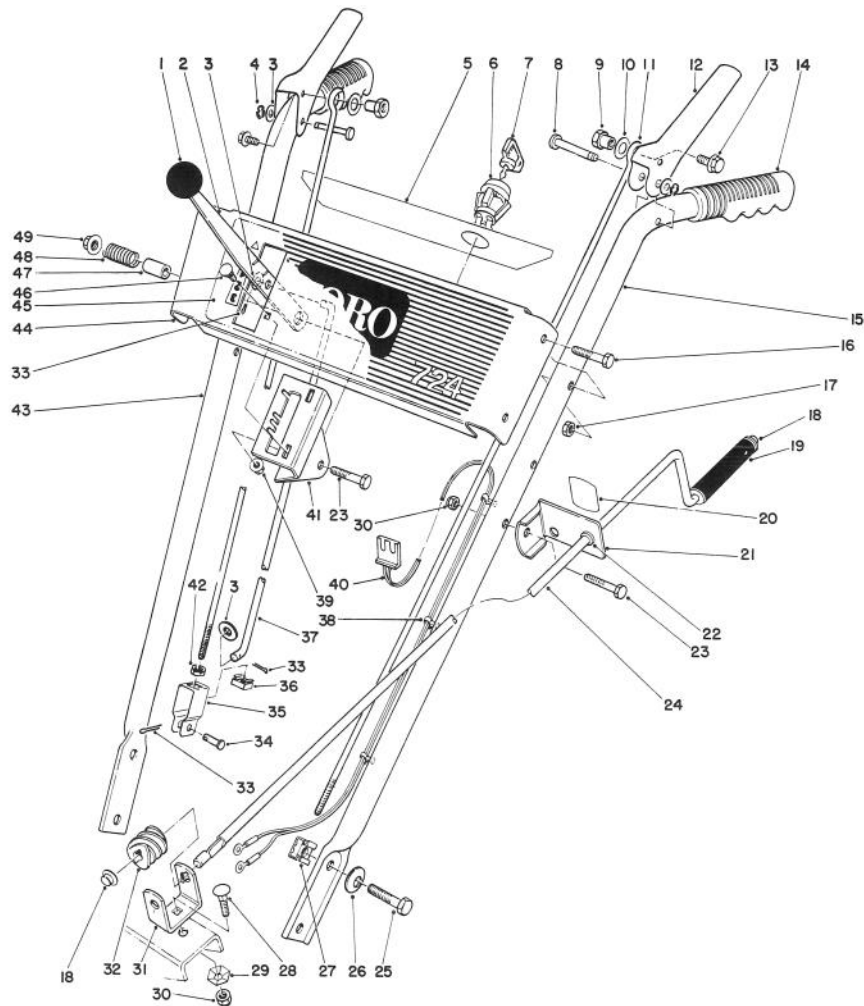

MODEL NO. 38072-3900001 & UP
MODEL NO. 38073-3900001 & UP

**PARTS
CATALOG**

724 SNOWTHROWER

C-0031

AUGER ASSEMBLY

Ref. No.	Part No.	Description	No. Used
1	14-8119	Housing - Auger (Incl. ref. #3)	1
2	74-1600	Auger - R.H.	1
*	74-1590	Auger - L.H.	1
3	53-7670	Decal - Auger Warning	1
4	37-6990	Shaft & Impeller	1
5	3230-18	Bolt - Carriage	6
6		Flange - Bearing Front	1
7	63-3450	Bearing - Ball	1
8		Flange - Bearing Rear	1
9	3296-29	Nut - Lock	13
10	3290-340	Washer - Belleville	2
11	3256-68	Washer - Flat	2
12	55-8950	Plate - Friction	2
13	20-4320	Washer - Rubber	2
14	3-0737	Washer	1
15	3257-5	Key	1

*Not Illustrated

C-1277

TRACTION ASSEMBLY (Continued)

Ref. No.	Part No.	Description	No. Used
49	241-131	Rim	2
50	232-46	Tube	2
51	74-1350	Shaft - Axle	1
52	37-6850	Bearing - Axle	2
53	32121-31	Pin - Roll	2
54	37-6830	Cover - Bottom	1
55	37-6520	Gear - Axle	1
56	3-8664	Washer - Thrust	2

*Not Illustrated

C-1278

ENGINE ASSEMBLY

Ref. No.	Part No.	Description	No. Used	Ref. No.	Part No.	Description	No. Used
1	3-4244	Idler Pulley	1	13	32144-4	Screw - Self Tapping	3
2	53-7570	Spring - Auger Disengage	1	14	289-9	Pipe Nipple	1
3	14-7959	Auger Clutch (Incl. ref. #29)	1	15	288-2	Cap	1
4	323-29	Screw - Cap	1	16	3296-29	Nut - Lock	4
5	42-3560	Bolt - Shoulder	1	17	3256-23	Washer - Flat	5
6	74-1370	Engine Pulley	1	18	322-7	Screw - Cap	4
8		Engine	1	19	37-8990	Retainer - Belt	1
9	63-2420	Decal - Choke (Model 38072)	1	20	3255-8	Washer - Lock Ext. Tooth	1
	63-2430	Decal - Choke (Model 38073)	1	21	3210-3	Screw - Cap	1
10	63-3190	Decal - Throttle	1	22	37-9090	V-Belt - Traction	1
11	62-5760	Decal - Primer	1	23	26-9672	V-Belt - Auger	1
12	66-6840	Decal - Hot Surface Warning (Model 38072)	1	24	43-7290	Screw - Special	1
	63-2310	Decal - Hot Surface Warning (Model 38073)	1	25	3296-56	Nut - Lock	1
				26	3290-320	Nut - Push On	1
				27	3256-24	Washer - Flat	1
				28	37-6900	Cover - Belt	1
				29	66-8060	Molded Brake Assembly	1
				30	3296-59	Nut - Lock	1