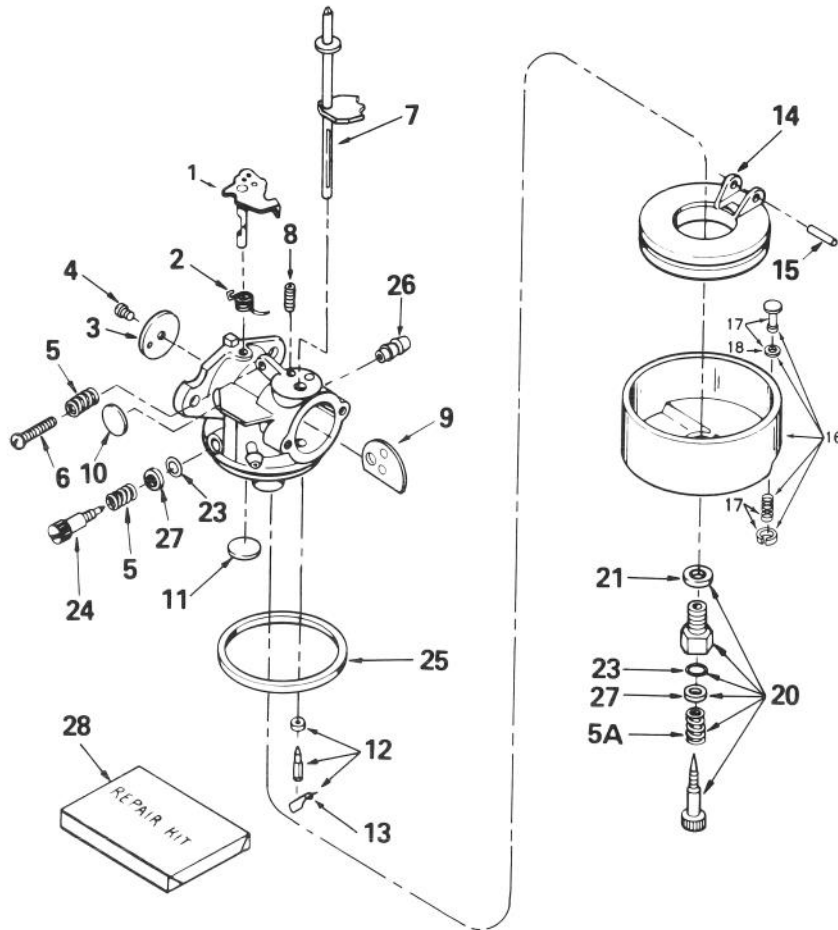

CARBURETOR NO. 632371A

Ref. No.	Part No.	Description	No. Used
1	31834	Shaft & Lever Assembly	1
2	631767	Spring - Throttle Return	1
3	631036	Shutter - Throttle	1
4	650506	Screw	2
5	630766	Spring - Idle Screw	2
5A	630738	Spring	1
6	650417	Screw - Idle	1
7	632373	Shaft & Lever Assy.(Choke)	1
8	630735	Spring - Choke Stop	1
9	632372	Shutter - Choke	1
10	630748†	Plug - Welch	1
11	631027†	Plug - Welch	1
12	631021†	Inlet Needle - Seat & Clip (Incl. Ref. #13)	1
13	631022	Clip - Inlet Needle	1
14	632019	Float - Carburetor	1
15	631024†	Shaft - Float	1

Ref. No.	Part No.	Description	No. Used
16	631951	Bowl - Assembly (Incl. Ref. #17 & 18)	1
17	27136A	Drain Assembly - Bowl (Incl. Ref. #18)	1
18	27554	Gasket - Bow Drain	1
20	31839†	Screw Adjustment Assembly (Incl. Ref. #5A, 21, 23, & 27)	1
21	27110	Gasket - Bowl-to-Body	1
23	630740†	"O" Ring	1
24	631838†	Screw - Idle	1
25	631028†	Gasket - Bowl-to-Body	1
26	632164	Fitting - Fuel Inlet	1
27	630739	Washer - Flat	2
28	31840	Repair Kit (Incl. Items Marked †)	1
*	632371A	Carburetor (Incl. Ref. #1-28)	1

* Not Illustrated