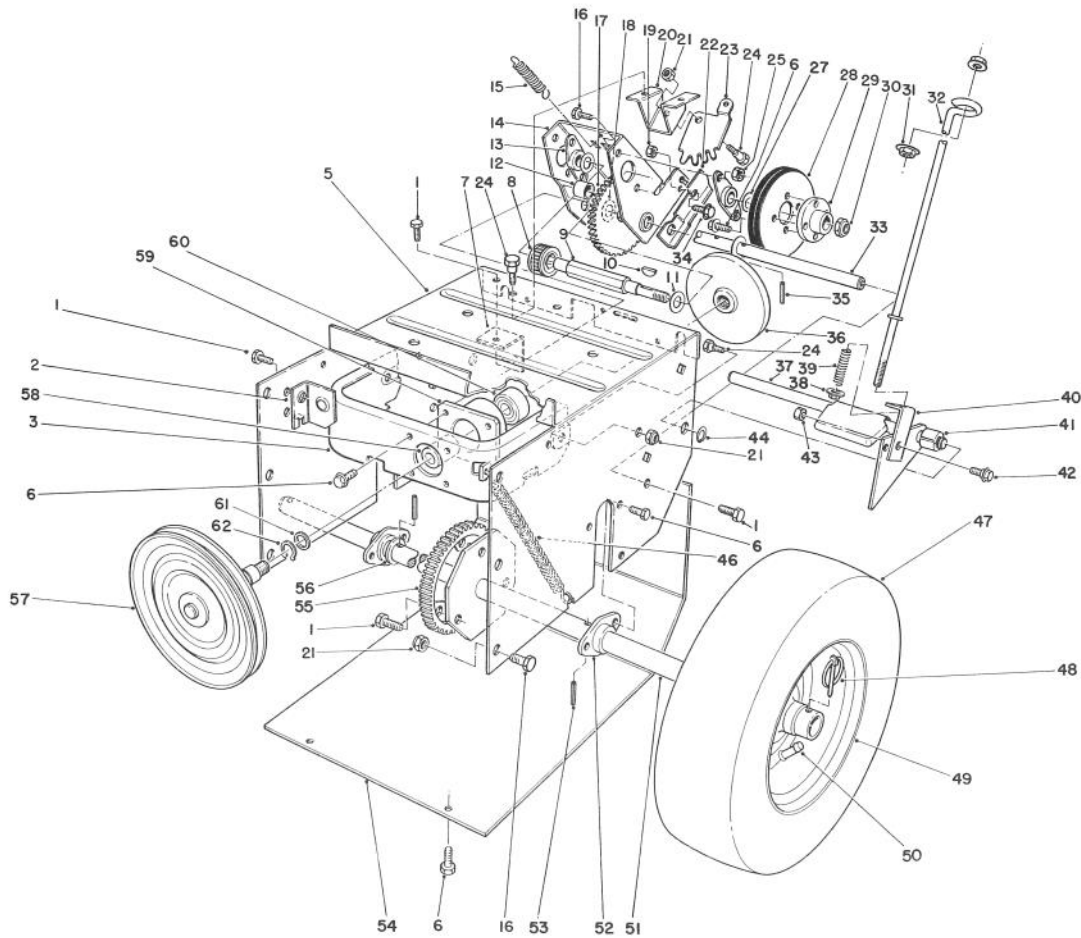

C-1277

TRACTION ASSEMBLY (Continued)

Ref. No.	Part No.	Description	No. Used
49	241-131	Rim	2
50	232-46	Tube	2
51	74-1350	Shaft - Axle	1
52	37-6850	Bearing - Axle	2
53	32121-31	Pin - Roll	2
54	37-6830	Cover - Bottom	1
55	37-6520	Gear - Axle	1
56	3-8664	Washer - Thrust	2

Ref. No.	Part No.	Description	No. Used
57	88-0850	Pulley & Shaft	1
58	256-322	Bushing	1
59	88-0560	Hub - Frame	1
60	38-7820	Bearing	1
61	257-12	Washer - Thrust	1
62	32151-103	Ring - Snap	1
*	56-2700	Tire Chain Kit (Optional)	1

*Not Illustrated