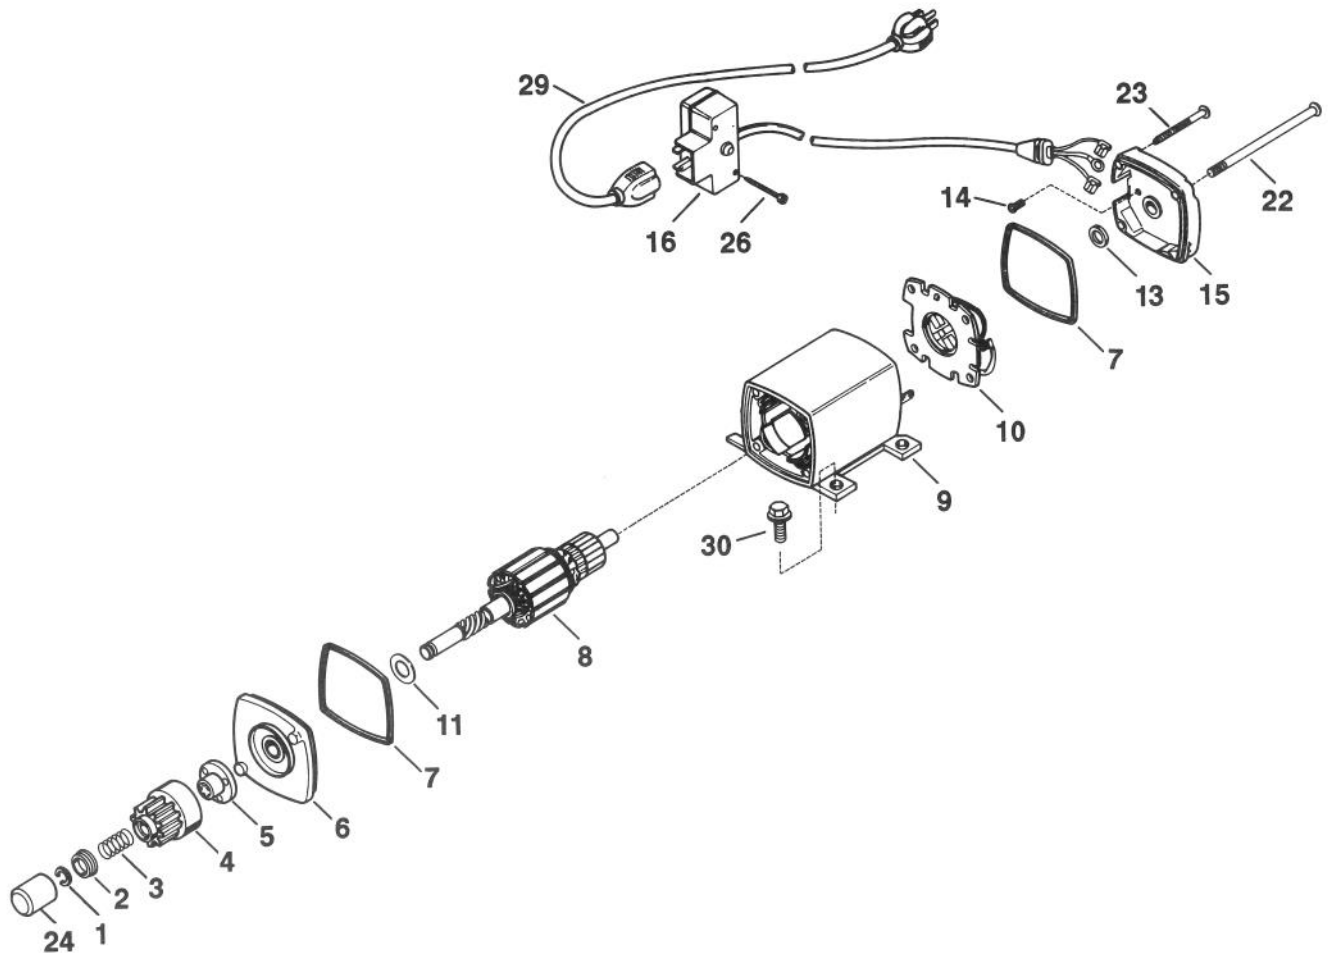

ELECTRIC STARTER MOTOR KIT NO. 38-7590

Ref. No.	Part No.	Description	No. Used
1	33842	Ring - Retainer	1
2	33430	Retainer - Spring	1
3	33431	Spring - Anti-Drift	1
4	33432	Gear	1
5	35913	Nut & Retainer (Incl. ref. #1)	1
6	35449	Cap Assembly - Drive End (Incl. ref. #7)	1
7	35450	"O" Ring	2
8	35914	Armature	1
9	35457A	Housing Assembly	1
10	35452A	Card Assembly - Brush	1
11	35911	Washer - Thrust	1

Ref. No.	Part No.	Description	No. Used
13	590500	Washer - Thrust	1
14	33441	Screw - Ground	1
15	35453	Cap Assy., Commutator End (Incl. ref. #7)	1
16	35454	Box Assembly - Switch (Incl. ref. #26)	1
22	35458	Bolt - Case	2
23	35456	Screw - Grounding	1
24	33451	Cover - Dust	1
26	650819	Screw - Hex. Hd.	2
29	32450B	Cord - Extension, 10' 6"	1
30	30063	Screw - Hex. Hd.	4

Note: Order individual parts from your local Tecumseh dealer.