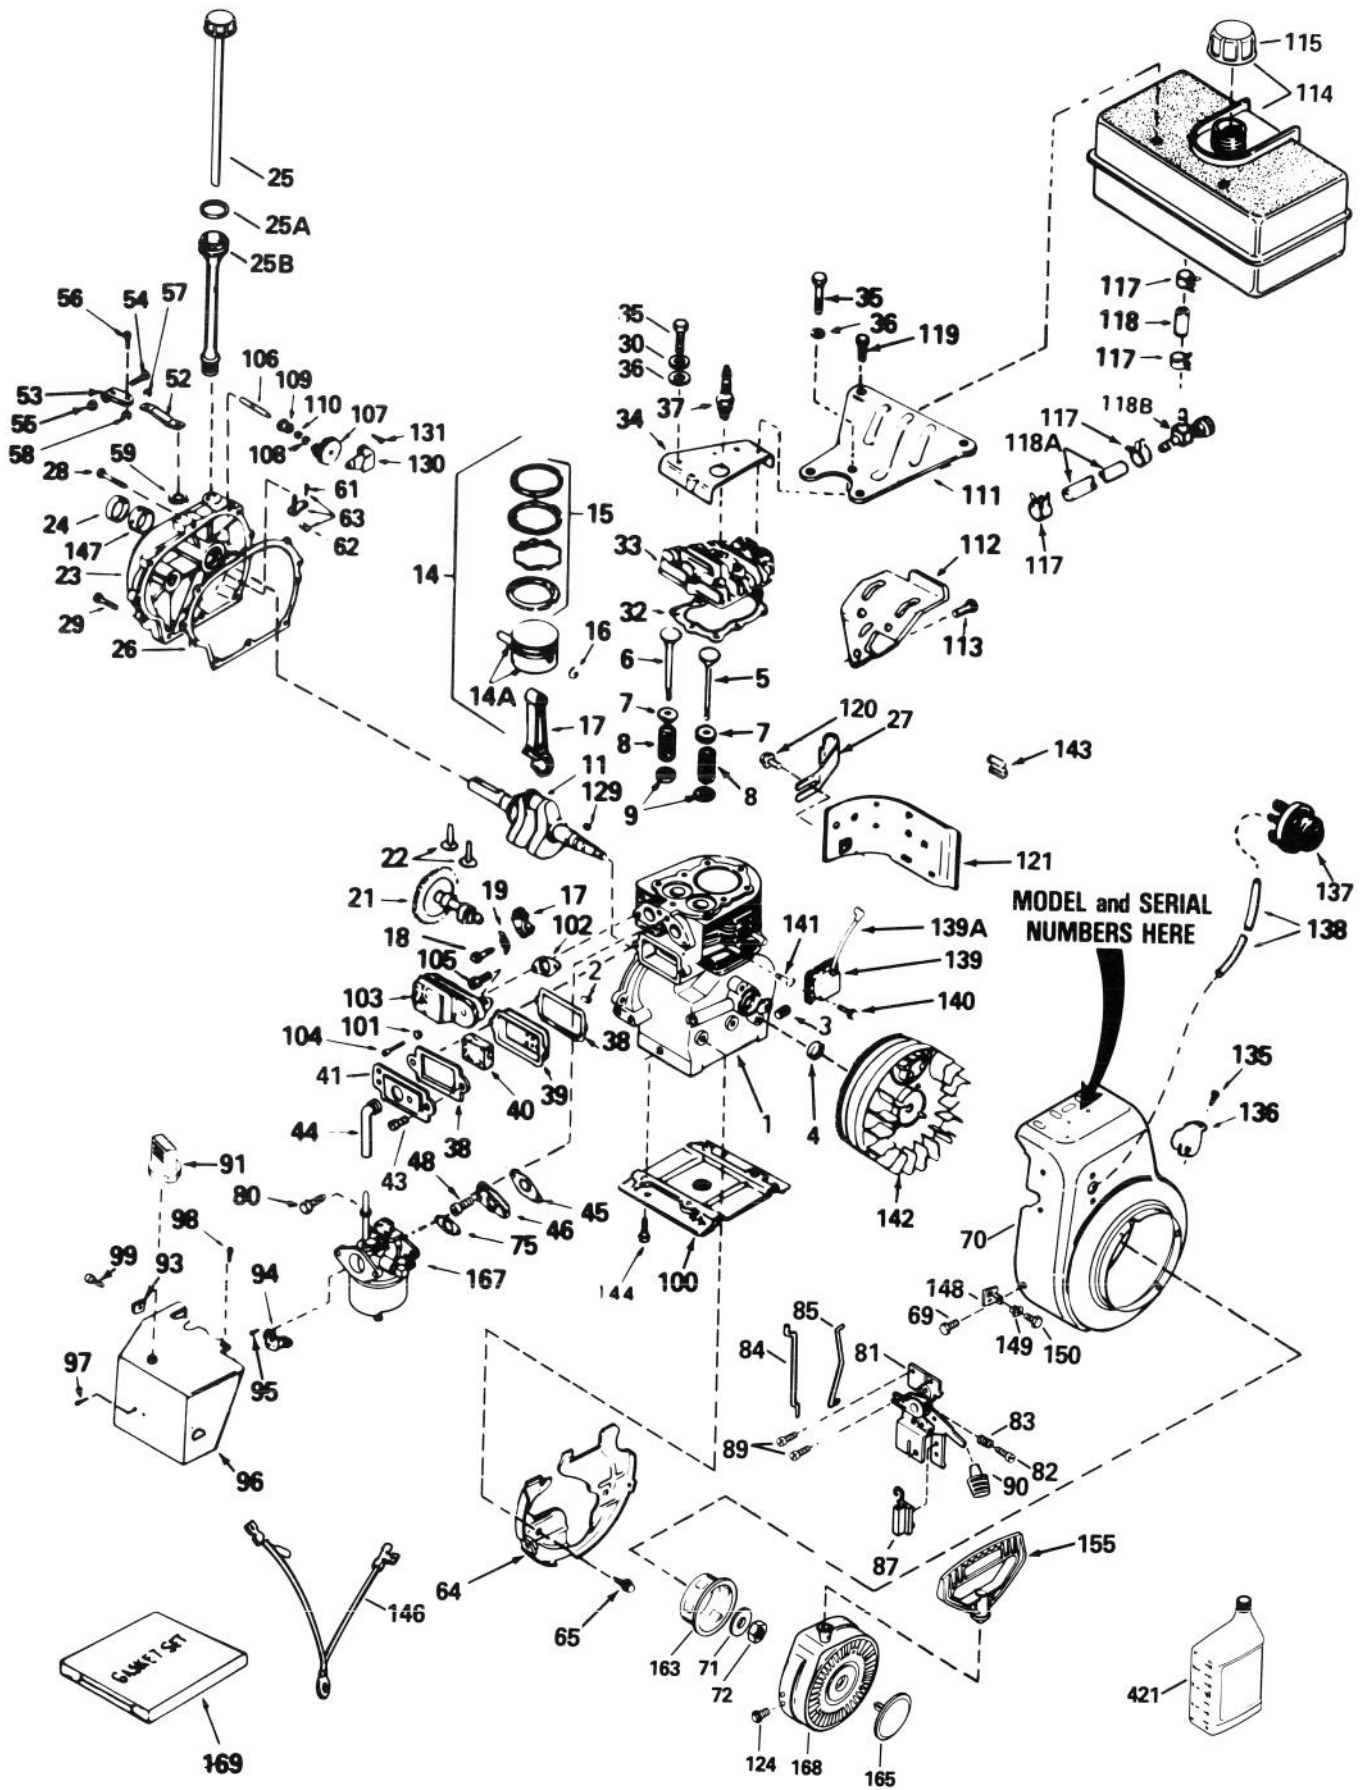

ENGINE TECUMSEH MODEL HSK70-130282R

ENGINE TECUMSEH MODEL HSK70-130282R

Ref. No.	Part No.	Description	No. Used
1	32586C	Cylinder Assembly (Incl. ref. #2, 3, & 4)	1
2	27652	Pin - Dowel	2
3	27642	Plug - Pipe	1
4	32630	Seal - Oil	1
5	32783	Valve - Intake, Standard (Incl. ref.# 9)	1
	32784	Valve - Intake 1/32" oversize (Incl. ref.# 9)	1
6	27878A	Valve - Exhaust, Standard (Incl. ref.# 9)	1
	27880A	Valve - Exhaust 1/32" oversize (Incl. ref.# 9)	1
7	27882	Cap - Upper Valve Spring	2
8	27881	Spring - Valve	2
9	32581	Cap - Lower Valve Spring	2
11	35272	Crankshaft Assembly	1
14	34517	Piston - Pin & Ring Assy. Standard (Incl. ref. #14A, 15 & 16)	1
	34518	Piston - Pin & Ring Assy. (.010 oversize) (Incl. ref. #14A, 15 & 16)	1
	34519	Piston - Pin & Ring Assy. (.020 oversize) (Incl. ref. #14A, 15 & 16)	1
14A	32592B	Piston & Pin Assy. Standard (Incl. ref. #16)	1
	32593B	Piston & Pin Assembly .010 oversize (Incl. ref. #16)	1
	32594B	Piston & Pin Assembly .020 oversize (Incl. ref. #16)	1
15	32595	Ring Set - Piston Std.	1
	32596	Ring Set - Piston .010 oversize	1
	32597	Ring Set - Piston .020 oversize	1
16	27888	Ring - Piston Pin Retaining	2
17	32591C	Connecting Rod Assembly (Incl. ref. #18 & 19)	1
18	650662C	Bolt - Connecting Rod	2
19	34242	Dipper - Oil	1
21	32115	Camshaft - Extended	1
22	34034	Lifter - Valve	2
23	31303C	Cover - Cylinder (incl. ref.#24, 24A, 106,147)	1
24	28427	Seal - Oil	1
25	35555	Dipstick - Oil	1
25A	35499	"O" Ring	1
25B	35554	Tube Assy. - Oil Fill	1
26	*30684	Gasket - Cylinder Cover	1
27	35540	Clip - Fill Tube	1
28	650488	Screw - Hex Head Sems	7
29	650493	Screw - Hex Head Sems	1
30	650690	Washer - Belleville	3
32	*32631A	Gasket - Cylinder Head	1

Ref. No.	Part No.	Description	No. Used
33	30938A	Head - Cylinder (Incl. 3 of ref.# 35)	1
34	30939A	Cover - Cylinder Head	1
35	650697A	Screw - Hex Flg. Hd.	8
36	650691	Washer - Flat	3
37	35395	Spark Plug - Resistor	1
38	*27896A	Gasket, Valve Spring Cover	2
39	28423	Body Assy. - Breather	1
40	28424	Element - Breather	1
41	28425	Cover - Valve Spring	1
43	650128	Screw - Hex Head Sems	2
44	35350	Tube - Breather	1
45	*27915A	Gasket - Intake	1
46	34712	Flange - Carburetor (Incl. ref. #80)	1
48	30196	Screw - Fil. Head	2
52	33454	Lever - Governor	1
53	29916	Clamp - Governor Lever	1
54	29826	Screw - Hex Washer Hd.	1
55	29216	Locknut - KEPS	1
56	650548	Screw - Hex Washer Hd.	1
57	29918	Lockwasher	1
58	30322	Locknut - KEPS	1
59	29642	Ring - Retaining	1
61	650494	Screw - Fil. Head Sems	1
62	30700	Yoke - Governor	1
63	30699C	Rod Assy. - Governor (Incl. ref.# 61 & 62)	1
64	35326	Baffle - Blower Housing	1
65	650561	Screw - Hex Washer Hd.	2
69	29747B	Screw - Hex Hd. Sems	2
70	36254	Blower Housing	1
71	650815	Washer - Belleville	1
72	650871	Nut - Flywheel	1
75	*31688A	Gasket - Carburetor	1
80	650517	Screw - Hex Head Sems	2
81	34677	Control Assy. - Speed (Incl. ref.#82, 83, 86 & 87)	1
82	650549	Screw - Fil. Hd.	1
83	31342	Spring - Compression	1
84	34661	Link - Governor	1
85	34662	Link - Throttle	1
87	610973	Terminal Assy.	1
89	650821	Screw - Hex Washer Hd.	2
90	35440	Knob - Speed Control	1
91	35439	Knob - Choke	1
93	650764	Nut - U Type	1
94	32398	Bracket - Choke	1
95	28820	Screw - Fil. Head Sems	2
96	35060	Cover - Carburetor	1
97	650257	Screw - Pan Head Sems	2
98	650765	Screw - Hex Washer Hd.	1
99	650760	Screw - Pan Head Taptite	1
100	29538	Base - Engine Mounting	1
101	26073	Washer - Flat	1
102	*35865	Gasket - Muffler	1
103	32401	Muffler	1
104	650694A	Screw - Hex Flg. Head	1

* indicated Parts included in Gasket Set Ref.#169