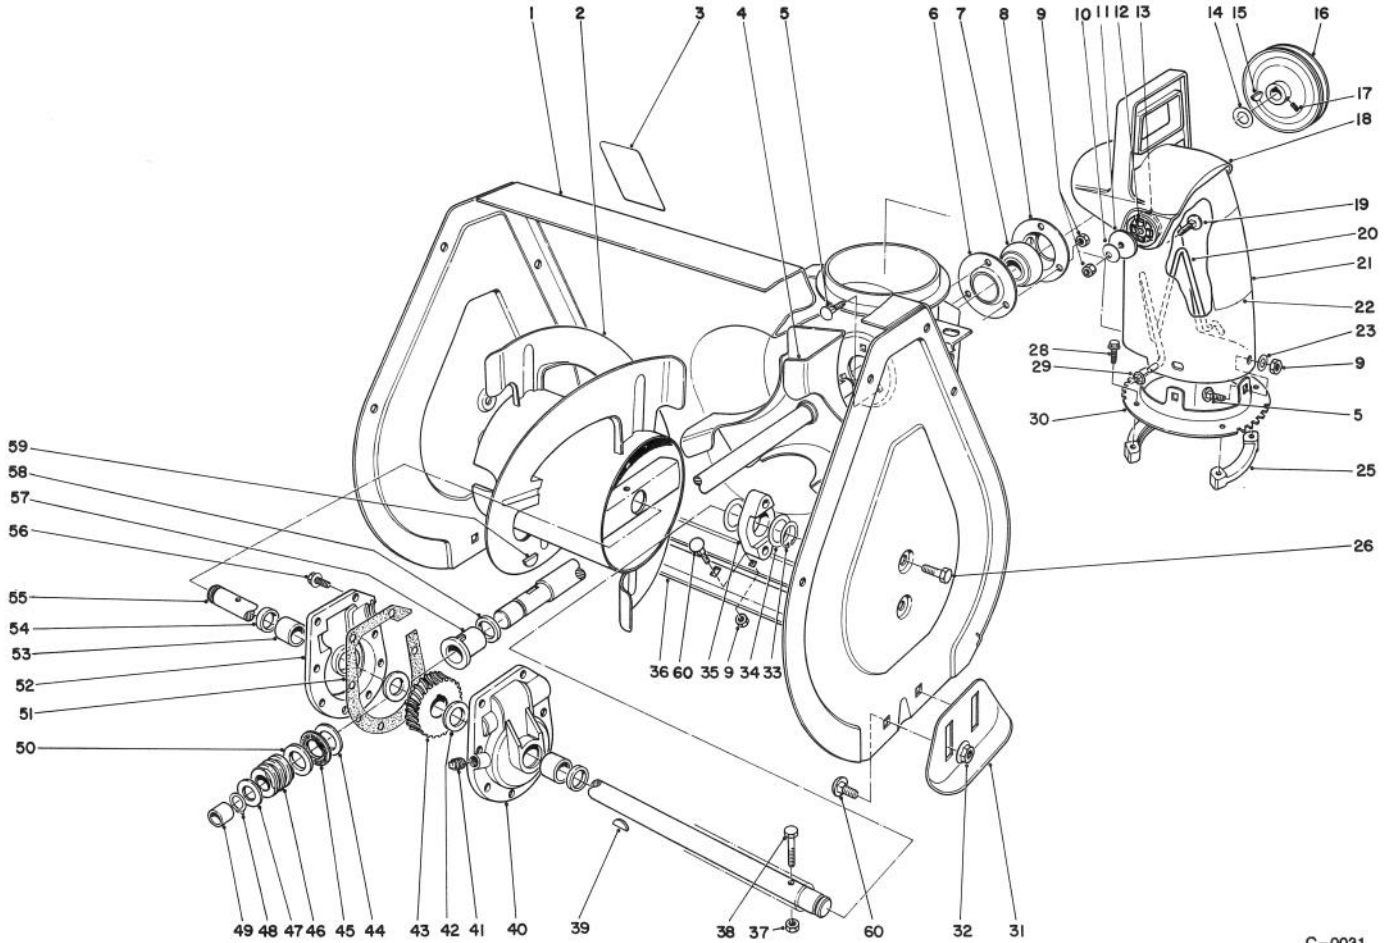

MODEL NO. 38072-3900001 & UP
MODEL NO. 38073-3900001 & UP

**PARTS
CATALOG**

724 SNOWTHROWER

C-0031

AUGER ASSEMBLY

Ref. No.	Part No.	Description	No. Used
1	14-8119	Housing - Auger (Incl. ref. #3)	1
2	74-1600	Auger - R.H.	1
*	74-1590	Auger - L.H.	1
3	53-7670	Decal - Auger Warning	1
4	37-6990	Shaft & Impeller	1
5	3230-18	Bolt - Carriage	6
6		Flange - Bearing Front	1
7	63-3450	Bearing - Ball	1
8		Flange - Bearing Rear	1
9	3296-29	Nut - Lock	13
10	3290-340	Washer - Belleville	2
11	3256-68	Washer - Flat	2
12	55-8950	Plate - Friction	2
13	20-4320	Washer - Rubber	2
14	3-0737	Washer	1
15	3257-5	Key	1

Ref. No.	Part No.	Description	No. Used
16	37-6890	Pulley	1
17	3242-4	Screw - Set	2
18	56-2680	Deflector	1
19	3230-22	Bolt - Carriage	2
20	56-2670	Chute - Wire	1
21	13-7979	Chute - Discharge Model 38072	1
	12-8749	Chute - Discharge Model 38073	1
22	63-3740	Decal - Discharge Model 38072	1
	63-3760	Decal - Discharge Model 38073	1
23	3256-23	Washer	3
25	37-6490	Retainer - Chute Ring	3
26	32144-70	Screw - Self Tapping	4
28	27-0220	Screw - Self Tapping	6