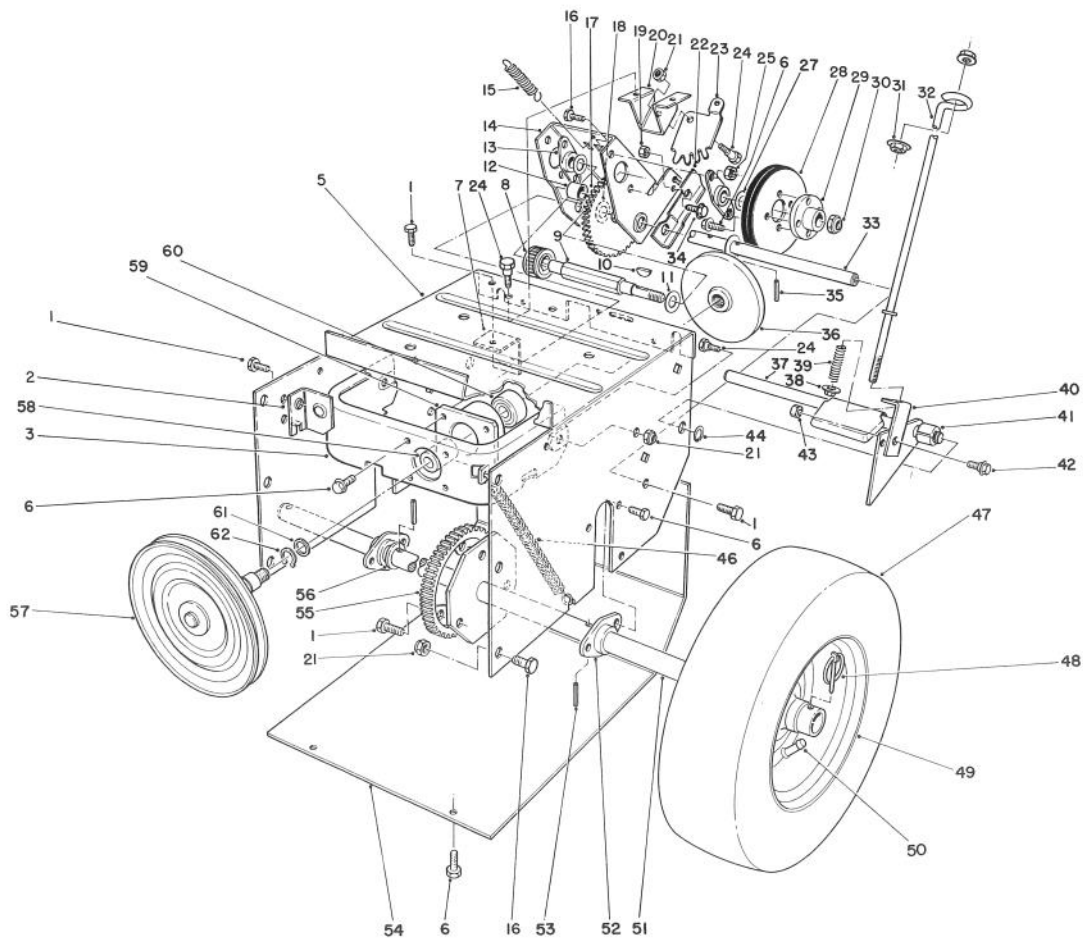

TPS

C-0031

AUGER ASSEMBLY (Continued)

Ref. No.	Part No.	Description	No. Used	Ref. No.	Part No.	Description	No. Used
29	3290-326	Pushnut	1	47	3-8664	Washer	1
30	37-8941	Ring - Chute	1	48	32120-72	Ring - Retaining	1
31	40-8160	Skid	2	49	256-32	Bushing	1
32	32128-20	Nut - Flange	4	50	252-80	Washer - Thrust	1
33	32151-36	Ring - Retaining	2	51	51-0460	Gasket	1
34	5-1550	Washer - Thrust	4	52	14-2449	Gear Case R.H. (Incl. ref. #53 & 54)	1
35	37-6550	Bearing - Auger	2	53	256-237	Bushing	2
36	74-1420	Blade - Scraper	1	54	7-0045	Seal - Oil	2
37	3296-42	Nut - Lock	2	55	37-6801	Shaft - Auger	1
38	321-10	Screw - Cap	2	56	32144-41	Screw - Self Tapping	8
39	3257-33	Key - Woodruff	1	57	37-6560	Bushing - Input	1
40	14-2459	Gear Case L.H. (Incl. ref. #53 & 54)	1	58	237-87	Seal	1
41	281-1	Pipe - Plug	1	59	3257-23	Key - Woodruff	1
42	252-71	Bearing - Thrust	2	60	3230-1	Bolt - Carriage	9
43	5-7180	Gear	1	*	37-6961	Gear Case Assembly	1
44	257-3	Washer - Thrust	1	*	12-8789	Bearing Assembly (Incl. ref. #6-8)	1
45	252-76	Bearing - Needle, Thrust	1				
46	5-7170	Gear - Worm	1				

*Not Illustrated

C-1277

TRACTION ASSEMBLY

Ref. No.	Part No.	Description	No. Used
1	32144-70	Screw - Self Tap.Hex. Hd.	9
2	66-6790	Mount - Clutch Rod Front	1
3	88-0550	Frame - Friction Plate	1
5	37-8900	Frame - Traction	1
6	32144-4	Screw - Self Tap.Hex. Hd.	16
7	37-9070	Mount - Clutch Rod Rear	1
8	37-6500	Gear - Sliding	1
9	37-6780	Shaft - Hex	1
10	3257-24	Key	1
11	5-7570	Washer - Thrust	2
12	256-86	Bushing	1
13	20-1620	Bearing - Friction Wheel	2
14	39-1230	Bracket - Sliding	1
15	37-8880	Spring - Traction Engage	1
16	322-2	Screw - Hex. Hd. Cap	10
17	37-9160	Intermediate Gear & Bushing (Incl. ref. #12)	1
18	10-9280	Washer - Thrust	2
19	3296-16	Nut - Lock	1
20	37-8790	Mount - Quadrant Gear	1
21	3296-29	Nut - Lock	9
22	39-1250	Cam - Receiver	1
23	37-8801	Quadrant - Gear	1