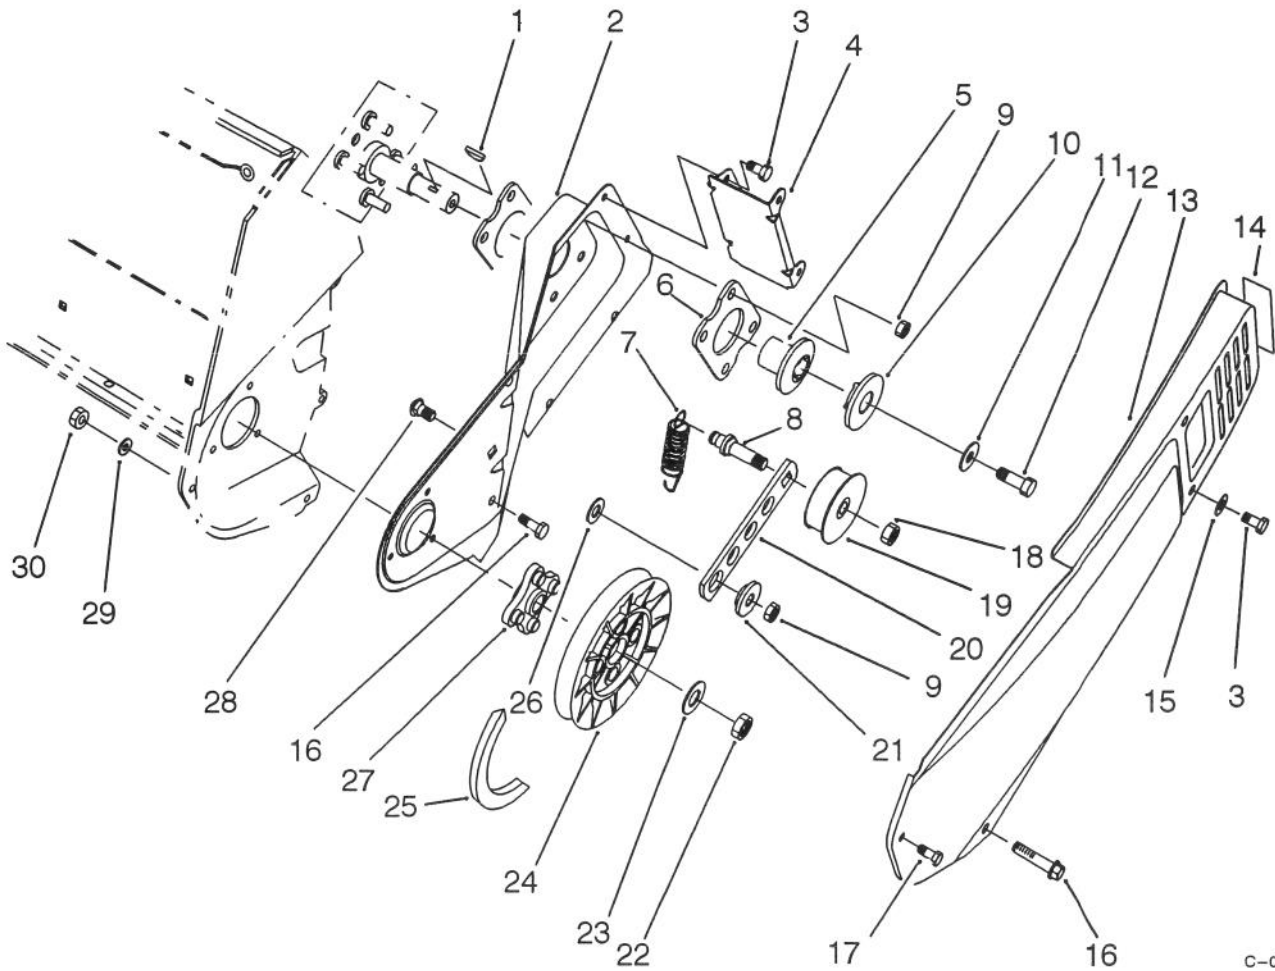

 MODEL NO. 38171-390001 & UP
 MODEL NO. 38176-390001 & UP

**PARTS
CATALOG**
**CCR POWERLITE™ RECOIL
CCR POWERLITE™ ELECTRIC**

C-0623

CHUTE ASSEMBLY

Ref. No.	Part No.	Description	No. Used	Ref. No.	Part No.	Description	No. Used
1	46-8094	Screw - Hex. Washer Hd.	4	16	3296-56	Nut - Lock	2
2	75-9160	Detent - Chute	1	17	55-3573	Cap Assembly - Fuel	1
3	75-9170	Spring - Compression	2	18	44-3173	Hose	1
4	75-8670	Handle - Chute	1	19	44-2750	Body - Primer	1
5	75-8770	Deflector - Chute	1	20	23-7470	Guide - Rope	1
6	3256-68	Washer - Flat	2	21	63-8360	Key - Ignition	1
7	3290-340	Washer - Belleville	2	22	32144-53	Screw - Acorn Slotted Hd.	2
8	3296-29	Nut - Lock	2	23	84-5260	Panel - Control (Model 38171 Only)	1
9	321-3	Screw	2		84-5480	Panel - Control (Model 38176 Only)	1
10	32115-15	Retainer	3	24	66-7460	Bulb - Primer	1
11	3230-2	Screw - Carriage	2	25	40-5940	Switch - On/Off	1
12	75-8761	Chute - Discharge	1	26	49-1490	J-Nut	2
13	80-0640	Washer - Rubber	2	27	32144-89	Screw - Hex. Hd.	2
14	233-67	Knob	1				
15	3256-81	Washer - Flat	2				

TPS

C-0623

CHUTE ASSEMBLY (CONTINUED)

Ref. No.	Part No.	Description	No. Used
28	3250-32	Screw - Pan Hd.	2
29	3256-1	Washer - Flat	4
30	75-8800	Shroud - Upper (Model 38171)	1
*	75-8801	Shroud - Upper (Model 38176)	1

C-0625

PULLEY & BELT COVER ASSEMBLY

Ref. No.	Part No.	Description	No. Used
1	3257-3	Key - Woodruff	1
2	75-8810	Sideplate - L.H.	1
3	32144-4	Screw - Hex. Hd.	4
4	75-8870	Bracket - Belt Cover	1
5	71-5050	Hub - Half Sheave	1
6	71-5290	Plate Engine	2
7	75-9020	Spring - Idler	1
8	75-8720	Pin - Idler	1
9	3296-29	Nut - Lock	5
10	71-5060	Cap - Half Sheave	1
11	3256-71	Washer - Flat	1
12	3235-6	Screw - Hex. Hd.	1
13	75-8830	Cover - Belt	1
14	84-5250	Decal - Hot	1
15	3256-1	Washer - Flat	2