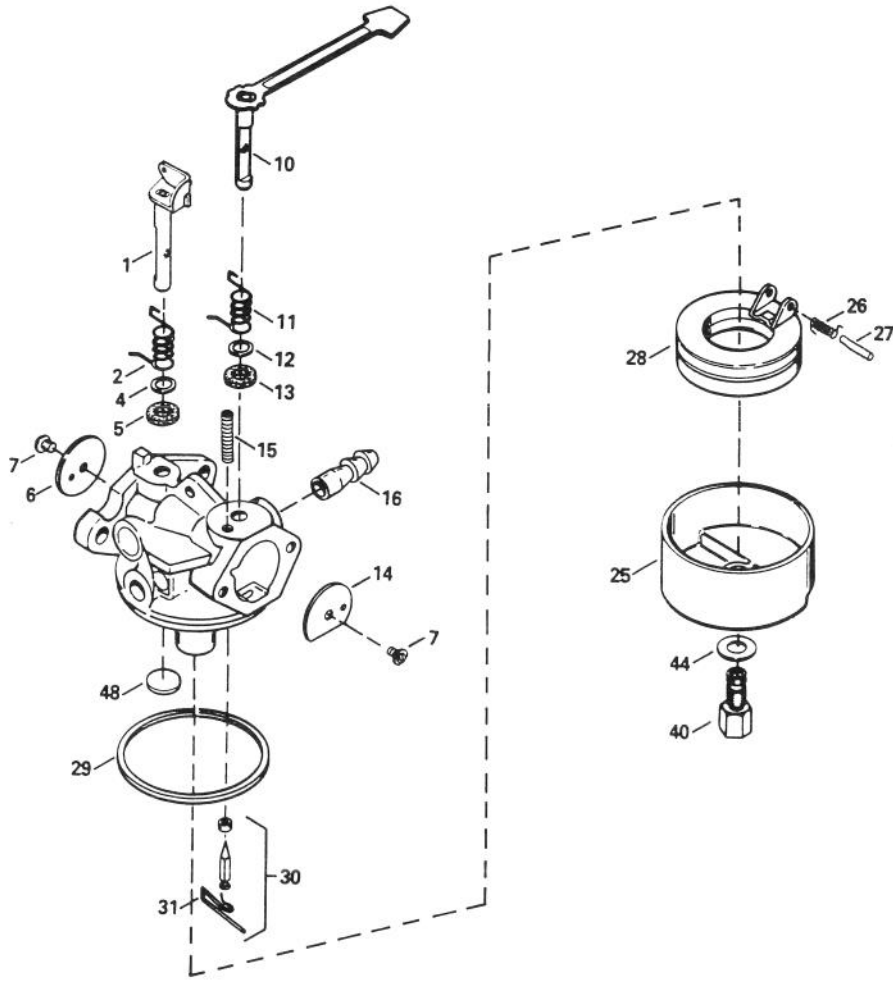

*Indicates parts included in Gasket Set ref. #400

†Obtain Locally

CARBURETOR NO. 632641

Ref. No.	Part No.	Description	No. Used
1	632166	Throttle Shaft & Lever Assy.	1
2	632169	Spring – Throttle Return	1
4	631184	Washer – Steel	1
5	631183	Washer – Felt	1
6	631621	Shutter – Throttle	1
7	650506	Screw – Shutter	2
10	632553	Choke Shaft & Lever Assy.	1
14	631815	Shutter – Choke	1
15	630735	Spring – Choke Positioning	1
16	632164	Fitting – Fuel Inlet	1
25	631700	Bowl – Float	1

Ref. No.	Part No.	Description	No. Used
26	632386	Spring – Float Shaft	1
27	631024	Shaft – Float	1
28	632019	Float – Carburetor	1
29	631028	Seal – O–Ring	1
30	631021	Inlet Needle, Seat & Clip (Incl. ref. #3)	1
31	631022	Clip – Inlet Needle	1
40	632385	Nut – Float Bowl	1
44	631334	Gasket – Bowl	1
48	631027	Plug – Welch	1