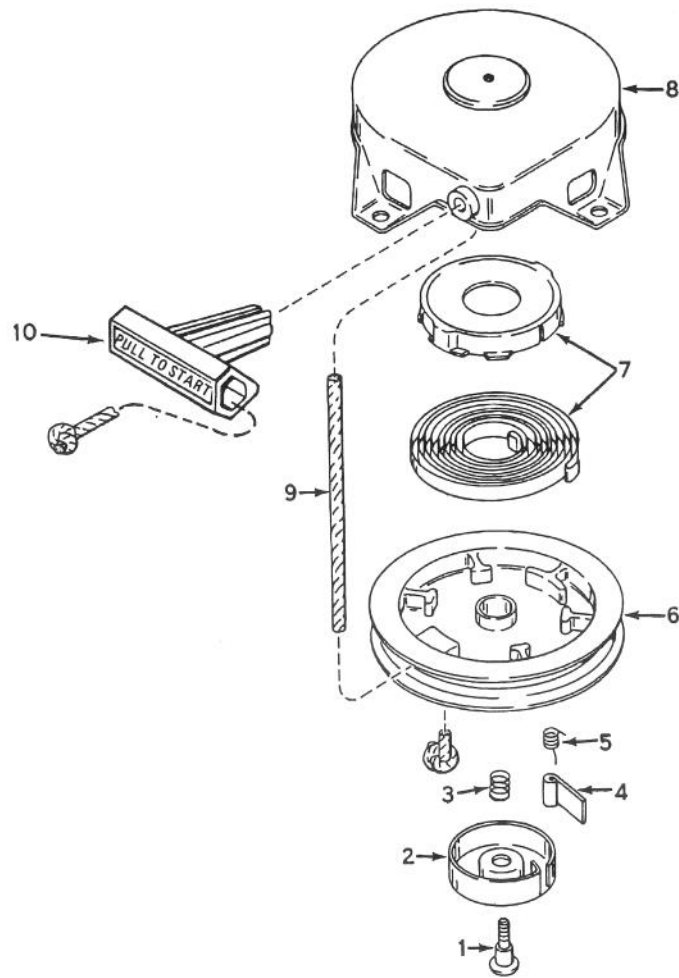

*Indicates parts included in Gasket Set ref. #400

†Obtain Locally

CARBURETOR NO. 632641

Ref. No.	Part No.	Description	No. Used
1	632166	Throttle Shaft & Lever Assy.	1
2	632169	Spring – Throttle Return	1
4	631184	Washer – Steel	1
5	631183	Washer – Felt	1
6	631621	Shutter – Throttle	1
7	650506	Screw – Shutter	2
10	632553	Choke Shaft & Lever Assy.	1
14	631815	Shutter – Choke	1
15	630735	Spring – Choke Positioning	1
16	632164	Fitting – Fuel Inlet	1
25	631700	Bowl – Float	1

Ref. No.	Part No.	Description	No. Used
26	632386	Spring – Float Shaft	1
27	631024	Shaft – Float	1
28	632019	Float – Carburetor	1
29	631028	Seal – O–Ring	1
30	631021	Inlet Needle, Seat & Clip (Incl. ref. #3)	1
31	631022	Clip – Inlet Needle	1
40	632385	Nut – Float Bowl	1
44	631334	Gasket – Bowl	1
48	631027	Plug – Welch	1