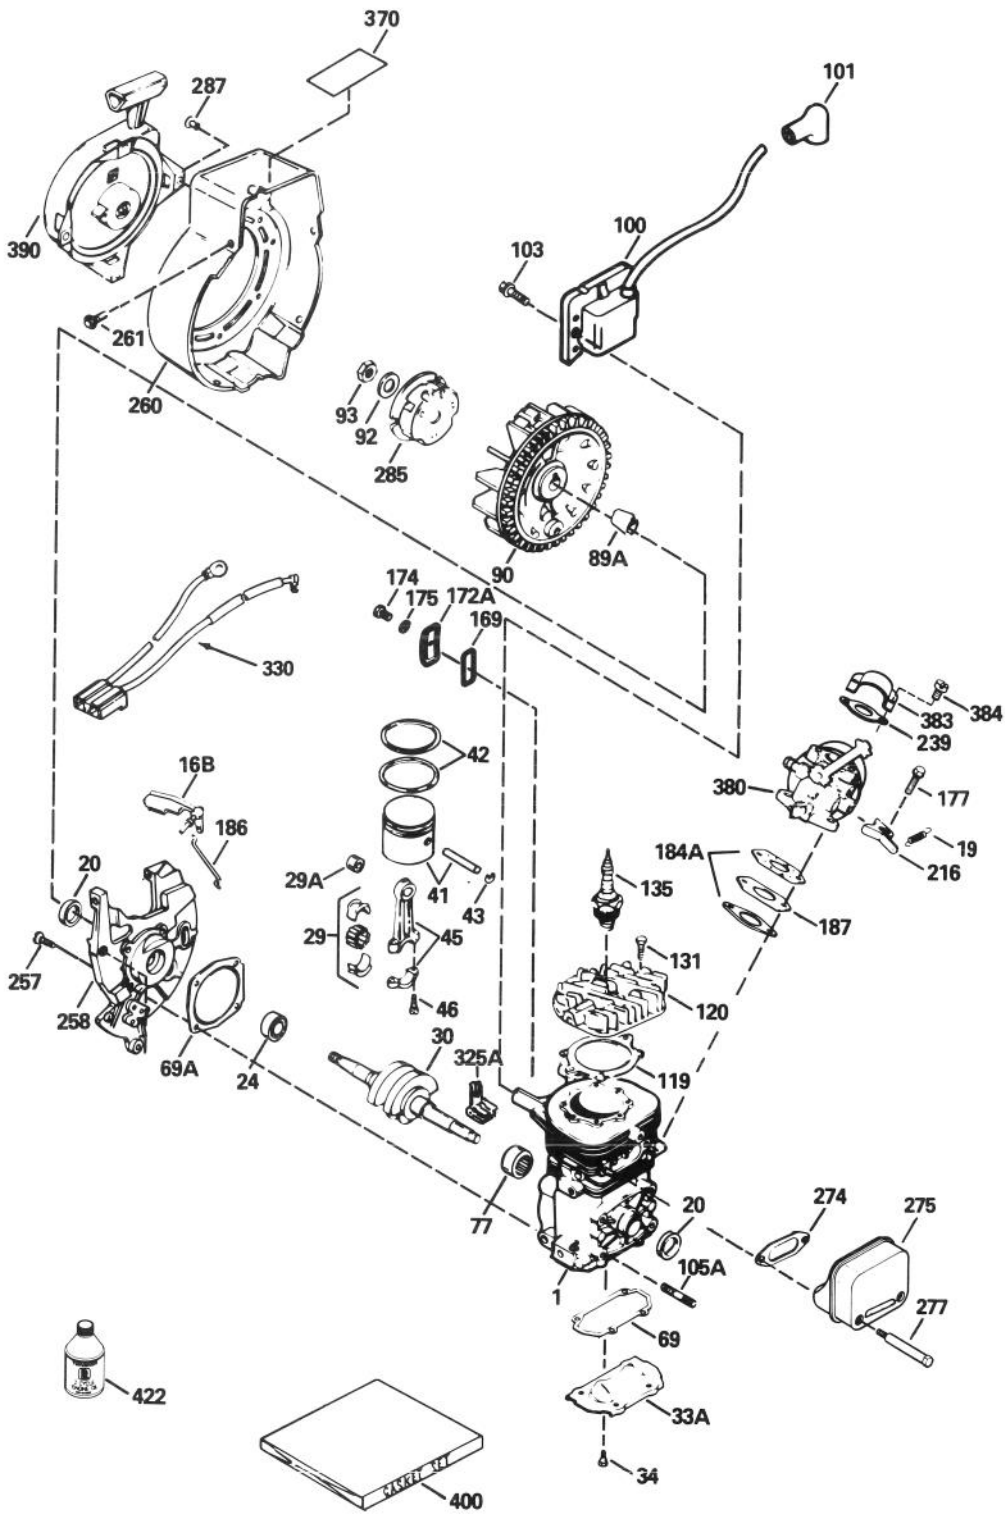

ENGINE TECUMSEH MODEL NO. HSK600 TYPE 1679R (Model 38171 Only)

ENGINE TECUMSEH MODEL NO. HSK600 TYPE 1679R (Model 38171 Only)

Ref. No.	Part No.	Description	No. Used	Ref. No.	Part No.	Description	No. Used
1		Block Ass'y - Cylinder (Order short block if replacement is required)	1	135	611049	Plug - Spark (RCJ-8Y or equivalent)	1
16B	490291A	Vane Ass'y - Air	1	169	*510325A	Gasket - Cover	1
19	570707	Spring - Governor	1	172A	570647	Cover Ass'y - Compression Release	1
20	510319	Seal - Crankshaft	2	174	650579	Screw - Pan Flex Hd.	1
24	530110	Bearing - Ball	1	175	650838	Washer - Flat	1
29	530150	Bearing & Liner Set - Needle (37 Needles)	1	177	650959	Screw	2
29A	530104A	Bearing - Cartridge	1	184A	*510326A	Gasket - Carburetor	2
30	290602	Crankshaft	1	186	490294	Link - Governor	1
33A	570644	Plate - Cover	1	187	570438A	Spacer	1
34	650579	Screw - Pan Flex Hd.	4	216	570645	Level - Adjusting	1
41	310283A	Piston & Pin Ass'y (Incl. ref. #43)	1	239	35815	Gasket - Filter Base	1
42	310190	Ring Set - Piston	1	257	650911	Screw - Torx Pan Hd.	4
43	310167	Ring - Piston Pin Retaining	2	258	350396	Base Ass'y - Blower Housing (Incl. ref. #20)	1
45	310235B	Rod Ass'y - Connecting (Incl. ref. #29, 29A & 46)	1	260	350397	Housing - Blower	1
46	650633	Screw - Connecting Rod	2	261	650737	Screw - Hex Washer Hd.	4
69	*510323A	Gasket - Cover	1	274	*510207A	Gasket - Exhaust	1
69A	*510292A	Gasket - Housing Base	1	275	390332	Muffler	1
77	530105	Bearing - Needle	1	277	650869	Screw - Hex Hd.	2
89A	611032	Sleeve - Flywheel	1	285	590551	Cup - Starter	1
90	611112	Flywheel	1	287†		Rivet - Pop	4
92	650815	Washer - Belleville	1	325A	29443	Clip - Spring	1
93	650390	Nut - Flywheel	1	330	611131A	Harness - Wire	1
100	34443A	Solid State Ass'y	1	370	35977	Decal - Caution	1
101	610118	Cover - Spark Plug	1	380	632641	Carburetor (Incl. ref. #184A)	1
103	650814	Screw - Hex. Hd. Sems	2	383	570434	Baffle - Air	1
105A	650796	Stud - Cylinder	4	384	650229	Screw - Pan Hd. Sems	2
119	*510274A	Gasket - Cylinder Head	1	390	590537	Starter Ass'y - Rewind	1
120	250240B	Head - Cylinder	1	400	510324B	Gasket Set	1
131	650477	Screw - Pan Flex Hd.	5	422	730227A	Oil - 2 Cycle (8 oz.)	1

*Indicates parts included in Gasket Set ref. #400

†Obtain Locally