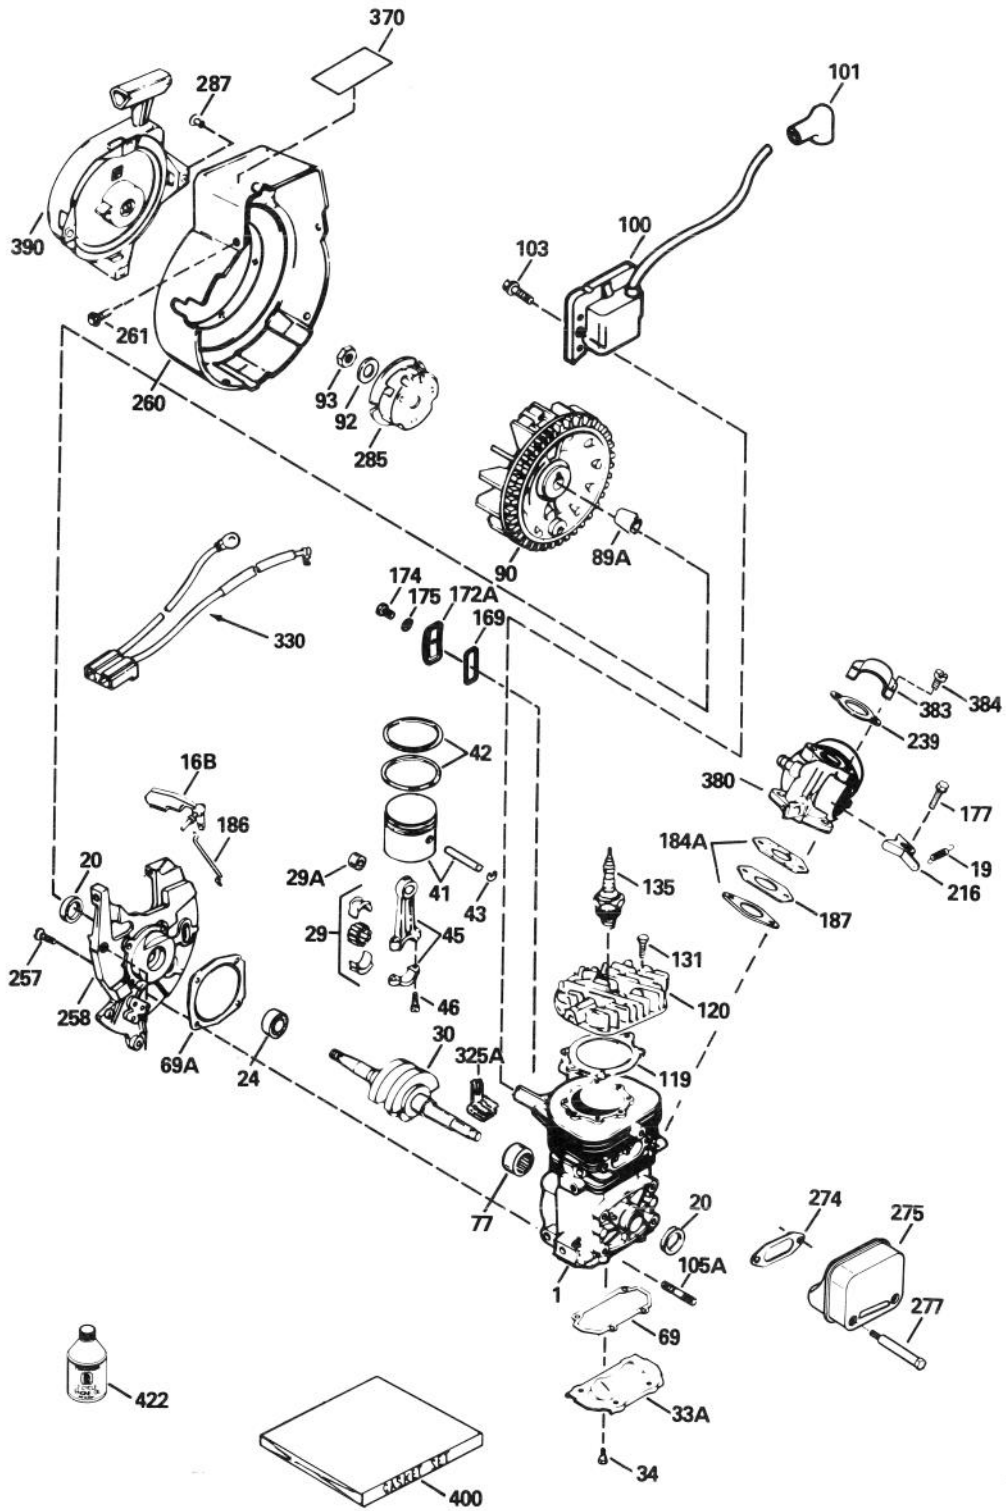

ENGINE TECUMSEH MODEL NO. HSK600 TYPE 1680R (Model 38176 Only)

ENGINE TECUMSEH MODEL NO. HSK600 TYPE 1680R (Model 38176 Only)

Ref. No.	Part No.	Description	No. Used	Ref. No.	Part No.	Description	No. Used
1		Block Ass'y - Cylinder (Order short block if replacement is required)	1	135	611049	Plug - Spark (RCJ-8Y or equivalent)	1
16B	490291A	Vane Ass'y - Air	1	169	*510325A	Gasket - Cover	1
19	570707	Spring - Governor	1	172A	570647	Cover Ass'y - Compression Release	1
20	510319	Seal - Crankshaft	2	174	650579	Screw - Torx. Hd.	1
24	530110	Bearing - Ball	1	175	650838	Washer - Flat	1
29	530150	Bearing & Liner Set - Needle (37 Needles)	1	177	650959	Screw	2
29A	530104A	Bearing - Cartridge	1	184A	*510326A	Gasket - Carburetor	2
30	290602	Crankshaft	1	186	490294	Link - Governor	1
33A	570644	Plate - Cover	1	187	570438A	Spacer	1
34	650579	Screw - Pan Flex Hd.	4	216	570645	Level - Adjusting	1
41	310283A	Piston & Pin Ass'y (Incl. ref. #43)	1	239	35815	Gasket - Filter Base	1
42	310190	Ring Set - Piston	1	257	650911	Screw - Torx Pan Hd.	4
43	310167	Ring - Piston Pin Retaining	2	258	350422	Base Ass'y - Blower Housing (Incl ref. #20)	1
45	310235B	Rod Ass'y - Connecting (Incl. ref. #29, 29A & 46)	1	260	350423	Housing - Blower	1
46	650633	Screw - Connecting Rod	2	261	650737	Screw - Hex. Washer Hd.	3
69	*510323A	Gasket - Cover	1	274	*510207A	Gasket - Exhaust	1
69A	*510292A	Gasket - Housing Base	1	275	390332	Muffler	1
77	530105	Bearing - Needle	1	277	650869	Screw - Torx Pan Hd.	2
89A	611032	Sleeve - Flywheel	1	285	590551	Cup - Starter	1
90	611066	Flywheel	1	287†		Rivet - Pop	4
92	650815	Washer - Belleville	1	325A	29443	Clip - Spring	1
93	650390	Nut - Flywheel	1	330	611131A	Harness - Wire	1
100	34443A	Solid State Ass'y	1	370	35977	Decal - Caution	1
101	610118	Cover - Spark Plug	1	380	632641	Carburetor (Incl. ref. #184A)	1
103	650814	Screw - Hex. Hd. Sems	2	383	570434	Baffle - Air	1
105A	650796	Stud - Cylinder	4	384	650229	Screw - Pan Hd. Sems	2
119	*510274A	Gasket - Cylinder Head	1	390	590537	Starter Ass'y - Rewind	1
120	250240B	Head - Cylinder	1	400	510324B	Gasket Set	1
131	650477	Screw - Pan Flex Hd.	5	422	730227A	Oil - 2 Cycle (8 oz.)	1

*Indicates parts included in Gasket Set ref. #400

†Obtain Locally