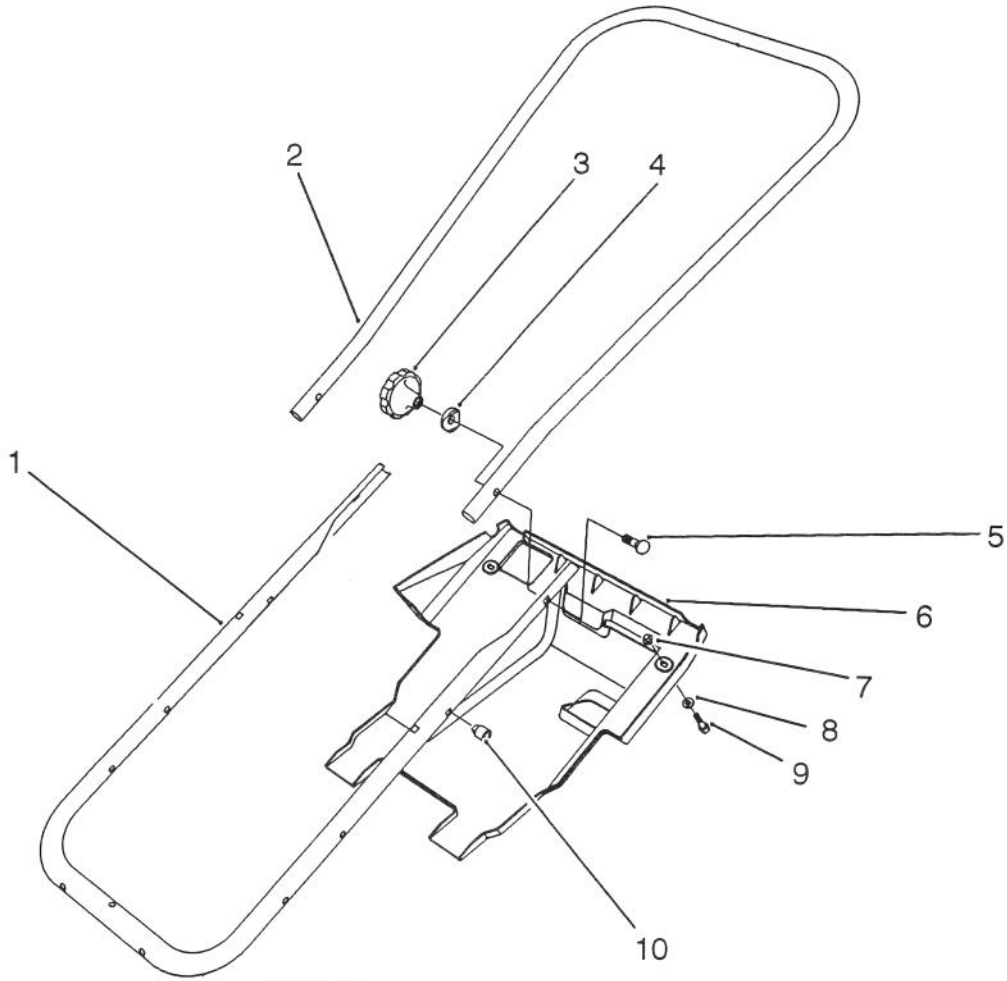

C-0627

HANDLE ASSEMBLY

Ref. No.	Part No.	Description	No. Used
1	75-9060	Tube - Frame	1
2	75-9070	Handle - Upper	1
3	19-4050	Knob - Handle Release	2
4	75-9130	Washer - PM	2
5	17-9426	Screw - Handle	2
6	75-8790	Shroud - Lower	1

Ref. No.	Part No.	Description	No. Used
7	3290-453	Nut - Push	2
8	3256-14	Washer - Flat	2
9	32144-34	Screw - Hex. Hd.	2
10	32115-17	Nut - Push	2
*	84-5490	Decal - Warning (Model 38176 Only)	1

*Not Illustrated