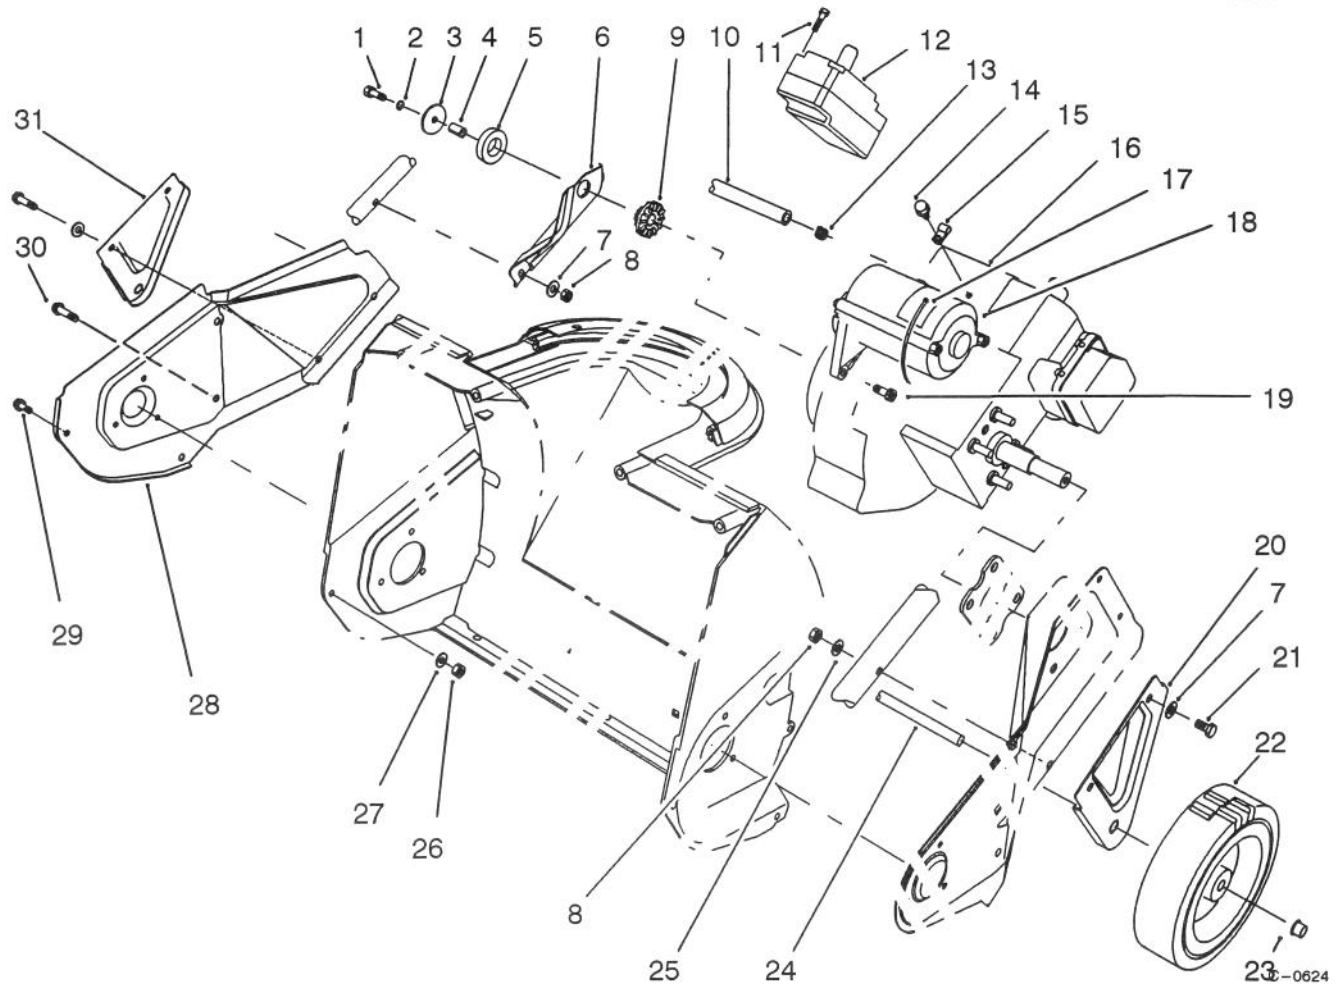

ENGINE & WHEEL ASSEMBLY

Ref. No.	Part No.	Description	No. Used	Ref. No.	Part No.	Description	No. Used
1	321-6	Screw - Hex. Hd.	1			Engine (HSK600-1680R)	
2	3253-3	Washer - Lock	1			(Model 38176)	1
3	3256-58	Washer - Flat	1	17	250-7	Strap - Motor	
4	80-0650	Spacer	1			(Model 38176 Only)	1
5	80-0620	Ring - Isolator	1	18	80-4700	Starter Motor Assembly	
6	75-8980	Support - Engine	1			(Model 38176 Only - Incl. ref. #12)	1
7	3256-1	Washer - Flat	6	19	80-0700	Screw - Torx	
8	3296-42	Nut - Lock	4			(Model 38176 Only)	2
9	75-9100	Bushing - Isolation	1	20	75-8910	Bracket - Wheel L.H.	1
10	49-2483	Hose - Fuel	1	21	321-10	Screw - Hex. Hd.	4
11	32144-27	Screw - Ind. Hex. Hd.	2	22	23-3250	Wheel	2
		(Model 38176 Only)		23	3290-320	Nut - Push On	2
12	77-0402	Motor Switch Housing Ass'y	1	24	27-0062	Axle	1
		(Model 38176 Only)		25	3-7501	Washer - Curved	2
13	2412-86	Clamp - Hose	2	26	3296-2	Nut - Lock	1
14	32144-10	Screw - Hex Washer Hd.	1	27	3256-14	Washer - Flat	1
		(Model 38176 Only)		28	75-8820	Sideplate - R.H.	1
15	2412-91	Clamp - Cable	1	29	32105-23	Screw - Hex. Washer Hd.	1
		(Model 38176 Only)		30	46-8094	Screw - Hex. Washer Hd.	3
16		Engine (HSK 600-1679R)	1	31	75-8900	Bracket - Wheel R.H.	1
		(Model 38171)