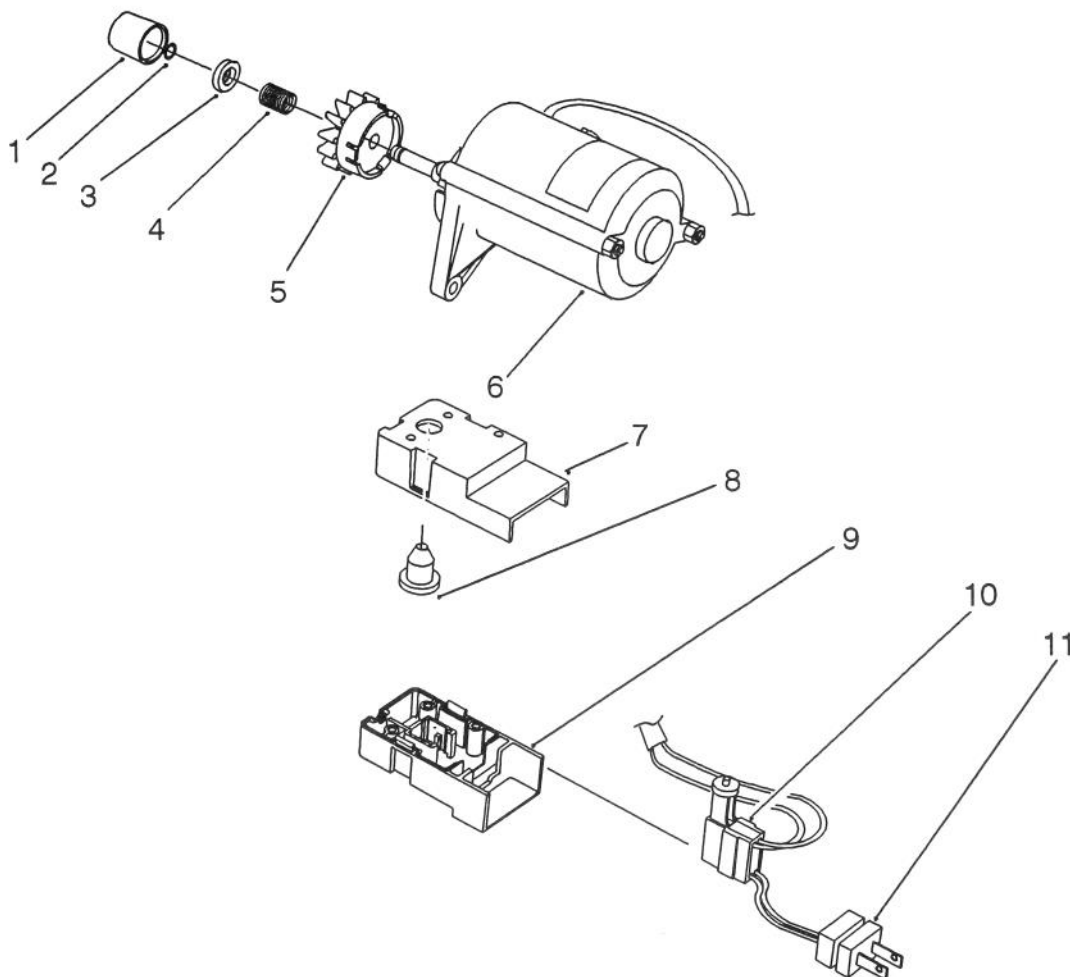

C-0625

PULLEY & BELT COVER ASSEMBLY

Ref. No.	Part No.	Description	No. Used
1	3257-3	Key - Woodruff	1
2	75-8810	Sideplate - L.H.	1
3	32144-4	Screw - Hex. Hd.	4
4	75-8870	Bracket - Belt Cover	1
5	71-5050	Hub - Half Sheave	1
6	71-5290	Plate Engine	2
7	75-9020	Spring - Idler	1
8	75-8720	Pin - Idler	1
9	3296-29	Nut - Lock	5
10	71-5060	Cap - Half Sheave	1
11	3256-71	Washer - Flat	1
12	3235-6	Screw - Hex. Hd.	1
13	75-8830	Cover - Belt	1
14	84-5250	Decal - Hot	1
15	3256-1	Washer - Flat	2

C-0626

AUGER ASSEMBLY

Ref. No.	Part No.	Description	No. Used	Ref. No.	Part No.	Description	No. Used
1	75-9180	Washer - Rubber	1	11	3-7501	Washer - Curved	2
2	75-8690	Nut - Rotor Shaft	1	12	3296-42	Nut - Lock	2
3	38-7820	Bearing - Ball	2	13	321-3	Screw - Hex. Hd.	3
4	75-9080	Flange - Bearing	2	14	32115-19	J-Nut	3
5	75-8840	Rotor	1	15	75-8780	Scraper	1
6	75-8880	Support - Rotor	2	16	3256-14	Washer - Flat	3
7	3296-56	Nut - Lock	12	17	32144-34	Screw - Hex. Hd.	3
8	3229-5	Screw - Carriage	2	18	75-8710	Spacer - Auger Shaft	1
9	75-9040	Washer - Square	2	19	84-1980	Blade - Rotor	2
10	3234-33	Screw - Hex. Hd.	7	20	84-1970	Screw - Countersunk Oval	8

C-0627

HANDLE ASSEMBLY

Ref. No.	Part No.	Description	No. Used
1	75-9060	Tube - Frame	1
2	75-9070	Handle - Upper	1
3	19-4050	Knob - Handle Release	2
4	75-9130	Washer - PM	2
5	17-9426	Screw - Handle	2
6	75-8790	Shroud - Lower	1

Ref. No.	Part No.	Description	No. Used
7	3290-453	Nut - Push	2
8	3256-14	Washer - Flat	2
9	32144-34	Screw - Hex. Hd.	2
10	32115-17	Nut - Push	2
*	84-5490	Decal - Warning (Model 38176 Only)	1

*Not Illustrated