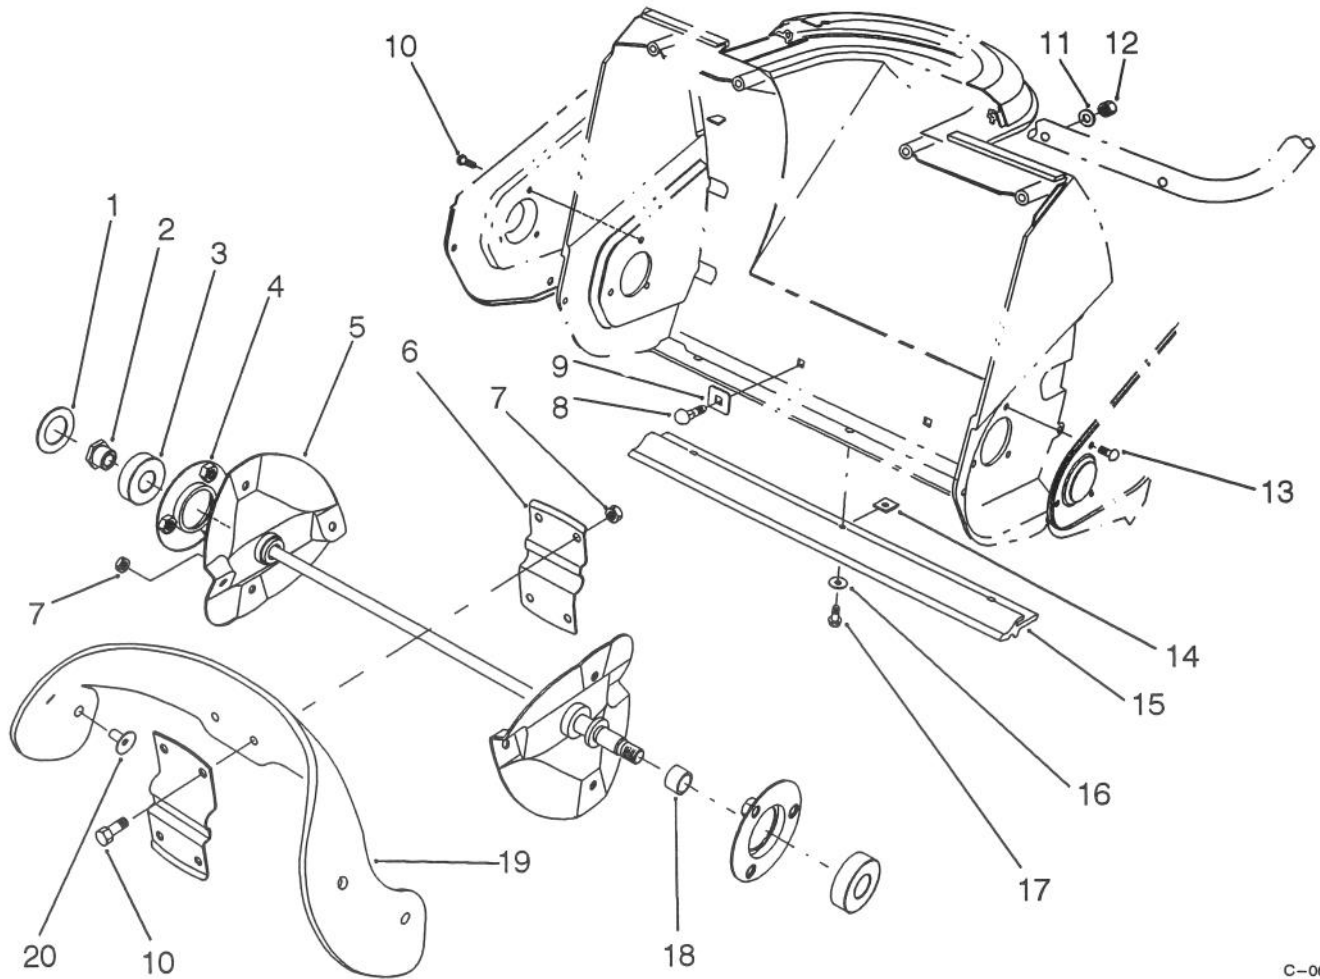

C-0626

AUGER ASSEMBLY

Ref. No.	Part No.	Description	No. Used	Ref. No.	Part No.	Description	No. Used
1	75-9180	Washer - Rubber	1	11	3-7501	Washer - Curved	2
2	75-8690	Nut - Rotor Shaft	1	12	3296-42	Nut - Lock	2
3	38-7820	Bearing - Ball	2	13	321-3	Screw - Hex. Hd.	3
4	75-9080	Flange - Bearing	2	14	32115-19	J-Nut	3
5	75-8840	Rotor	1	15	75-8780	Scraper	1
6	75-8880	Support - Rotor	2	16	3256-14	Washer - Flat	3
7	3296-56	Nut - Lock	12	17	32144-34	Screw - Hex. Hd.	3
8	3229-5	Screw - Carriage	2	18	75-8710	Spacer - Auger Shaft	1
9	75-9040	Washer - Square	2	19	84-1980	Blade - Rotor	2
10	3234-33	Screw - Hex. Hd.	7	20	84-1970	Screw - Countersunk Oval	8