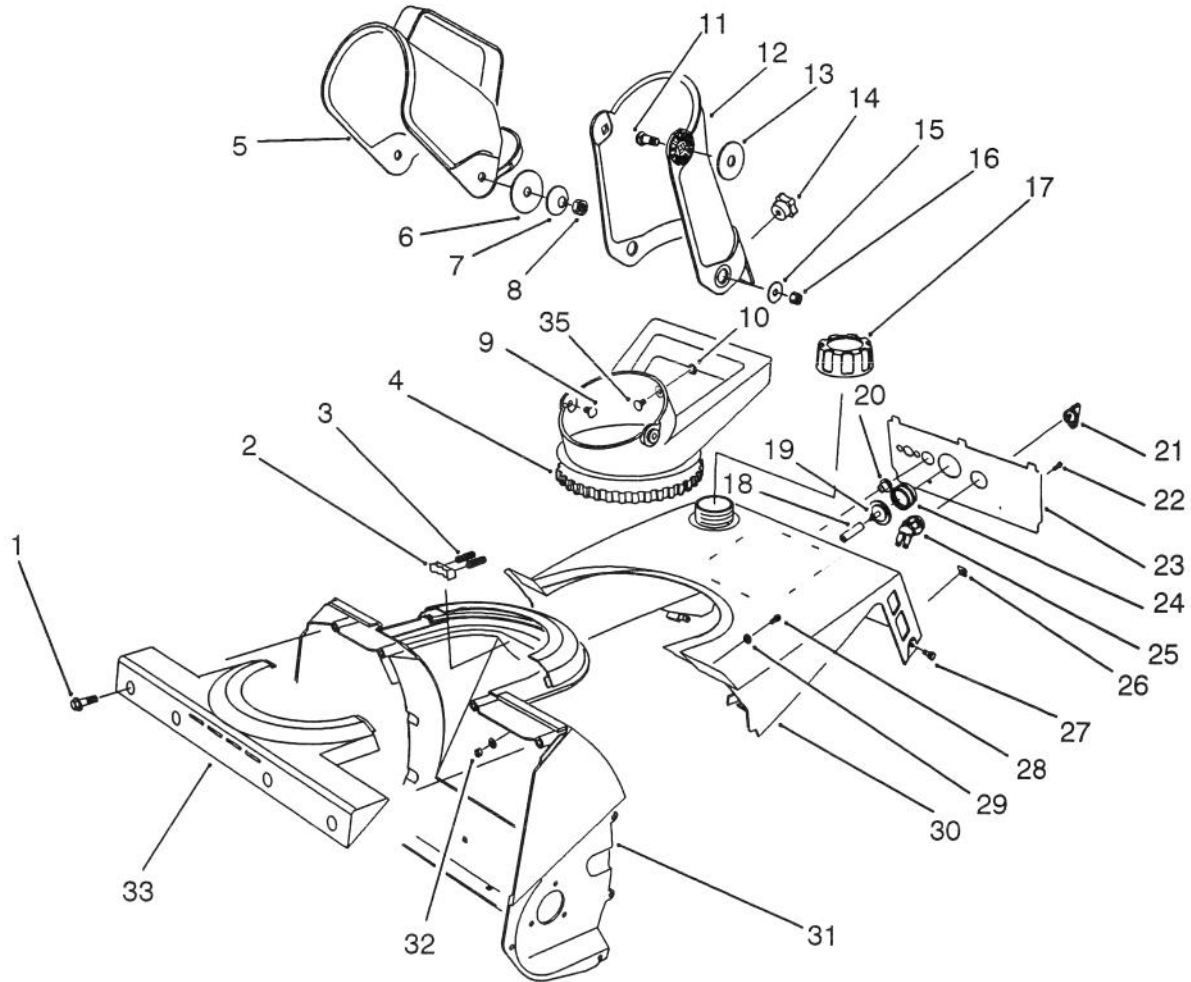

 MODEL NO. 38171-390001 & UP
 MODEL NO. 38176-390001 & UP

**PARTS
CATALOG**
**CCR POWERLITE™ RECOIL
CCR POWERLITE™ ELECTRIC**

C-0623

CHUTE ASSEMBLY

Ref. No.	Part No.	Description	No. Used	Ref. No.	Part No.	Description	No. Used
1	46-8094	Screw - Hex. Washer Hd.	4	16	3296-56	Nut - Lock	2
2	75-9160	Detent - Chute	1	17	55-3573	Cap Assembly - Fuel	1
3	75-9170	Spring - Compression	2	18	44-3173	Hose	1
4	75-8670	Handle - Chute	1	19	44-2750	Body - Primer	1
5	75-8770	Deflector - Chute	1	20	23-7470	Guide - Rope	1
6	3256-68	Washer - Flat	2	21	63-8360	Key - Ignition	1
7	3290-340	Washer - Belleville	2	22	32144-53	Screw - Acorn Slotted Hd.	2
8	3296-29	Nut - Lock	2	23	84-5260	Panel - Control (Model 38171 Only)	1
9	321-3	Screw	2		84-5480	Panel - Control (Model 38176 Only)	1
10	32115-15	Retainer	3	24	66-7460	Bulb - Primer	1
11	3230-2	Screw - Carriage	2	25	40-5940	Switch - On/Off	1
12	75-8761	Chute - Discharge	1	26	49-1490	J-Nut	2
13	80-0640	Washer - Rubber	2	27	32144-89	Screw - Hex. Hd.	2
14	233-67	Knob	1				
15	3256-81	Washer - Flat	2				

TPS

C-0623

CHUTE ASSEMBLY (CONTINUED)

Ref. No.	Part No.	Description	No. Used
28	3250-32	Screw - Pan Hd.	2
29	3256-1	Washer - Flat	4
30	75-8800	Shroud - Upper (Model 38171)	1
*	75-8801	Shroud - Upper (Model 38176)	1

C-0625

PULLEY & BELT COVER ASSEMBLY

Ref. No.	Part No.	Description	No. Used
1	3257-3	Key - Woodruff	1
2	75-8810	Sideplate - L.H.	1
3	32144-4	Screw - Hex. Hd.	4
4	75-8870	Bracket - Belt Cover	1
5	71-5050	Hub - Half Sheave	1
6	71-5290	Plate Engine	2
7	75-9020	Spring - Idler	1
8	75-8720	Pin - Idler	1
9	3296-29	Nut - Lock	5
10	71-5060	Cap - Half Sheave	1
11	3256-71	Washer - Flat	1
12	3235-6	Screw - Hex. Hd.	1
13	75-8830	Cover - Belt	1
14	84-5250	Decal - Hot	1
15	3256-1	Washer - Flat	2