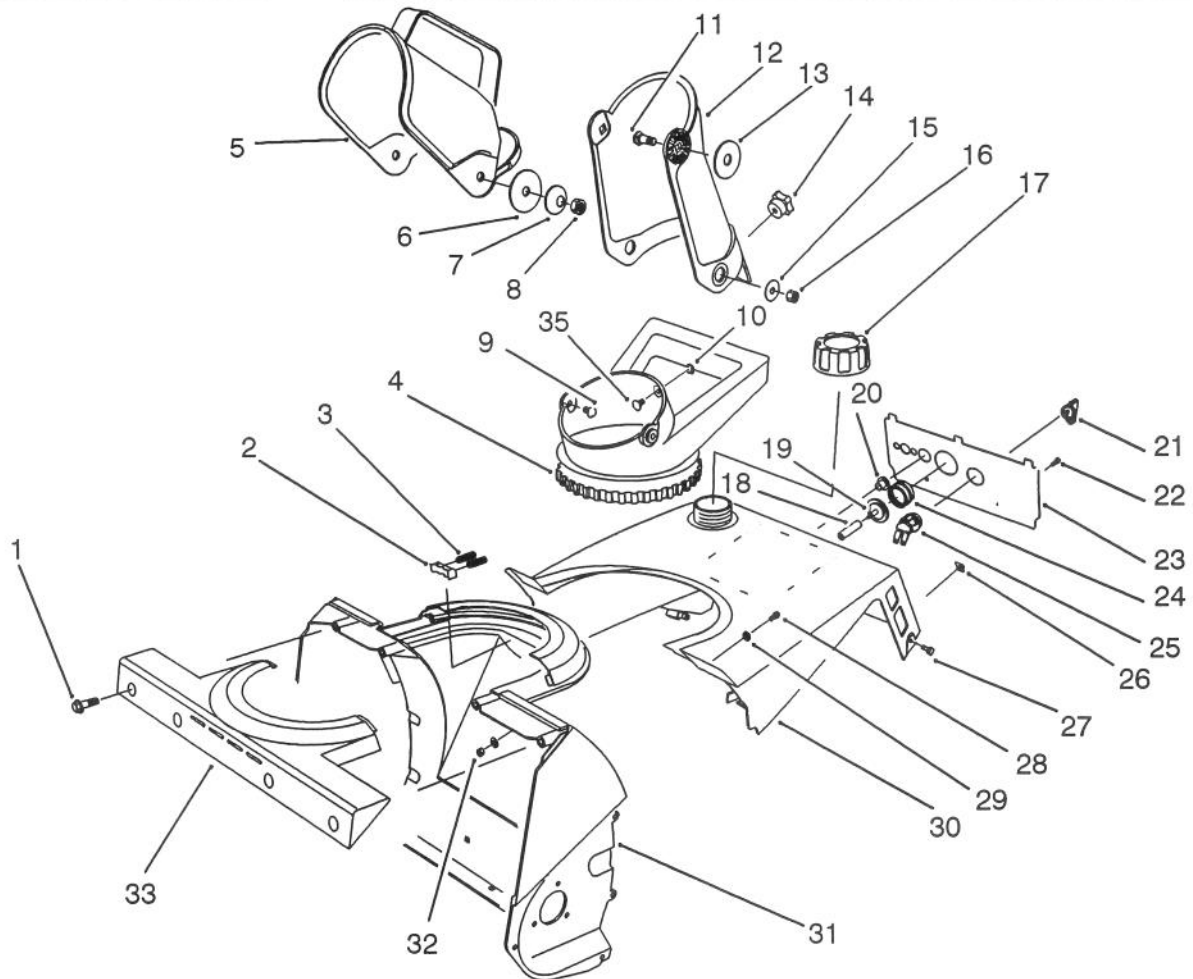

 MODEL NO. 38171-390001 & UP
 MODEL NO. 38176-390001 & UP

**PARTS
CATALOG**
**CCR POWERLITE™ RECOIL
CCR POWERLITE™ ELECTRIC**

C-0623

CHUTE ASSEMBLY

Ref. No.	Part No.	Description	No. Used	Ref. No.	Part No.	Description	No. Used
1	46-8094	Screw - Hex. Washer Hd.	4	16	3296-56	Nut - Lock	2
2	75-9160	Detent - Chute	1	17	55-3573	Cap Assembly - Fuel	1
3	75-9170	Spring - Compression	2	18	44-3173	Hose	1
4	75-8670	Handle - Chute	1	19	44-2750	Body - Primer	1
5	75-8770	Deflector - Chute	1	20	23-7470	Guide - Rope	1
6	3256-68	Washer - Flat	2	21	63-8360	Key - Ignition	1
7	3290-340	Washer - Belleville	2	22	32144-53	Screw - Acorn Slotted Hd.	2
8	3296-29	Nut - Lock	2	23	84-5260	Panel - Control (Model 38171 Only)	1
9	321-3	Screw	2		84-5480	Panel - Control (Model 38176 Only)	1
10	32115-15	Retainer	3	24	66-7460	Bulb - Primer	1
11	3230-2	Screw - Carriage	2	25	40-5940	Switch - On/Off	1
12	75-8761	Chute - Discharge	1	26	49-1490	J-Nut	2
13	80-0640	Washer - Rubber	2	27	32144-89	Screw - Hex. Hd.	2
14	233-67	Knob	1				
15	3256-81	Washer - Flat	2				

TPS

C-0623

CHUTE ASSEMBLY (CONTINUED)

Ref. No.	Part No.	Description	No. Used
28	3250-32	Screw - Pan Hd.	2
29	3256-1	Washer - Flat	4
30	75-8800	Shroud - Upper (Model 38171)	1
*	75-8801	Shroud - Upper (Model 38176)	1

C-0625

PULLEY & BELT COVER ASSEMBLY

Ref. No.	Part No.	Description	No. Used
1	3257-3	Key - Woodruff	1
2	75-8810	Sideplate - L.H.	1
3	32144-4	Screw - Hex. Hd.	4
4	75-8870	Bracket - Belt Cover	1
5	71-5050	Hub - Half Sheave	1
6	71-5290	Plate Engine	2
7	75-9020	Spring - Idler	1
8	75-8720	Pin - Idler	1
9	3296-29	Nut - Lock	5
10	71-5060	Cap - Half Sheave	1
11	3256-71	Washer - Flat	1
12	3235-6	Screw - Hex. Hd.	1
13	75-8830	Cover - Belt	1
14	84-5250	Decal - Hot	1
15	3256-1	Washer - Flat	2