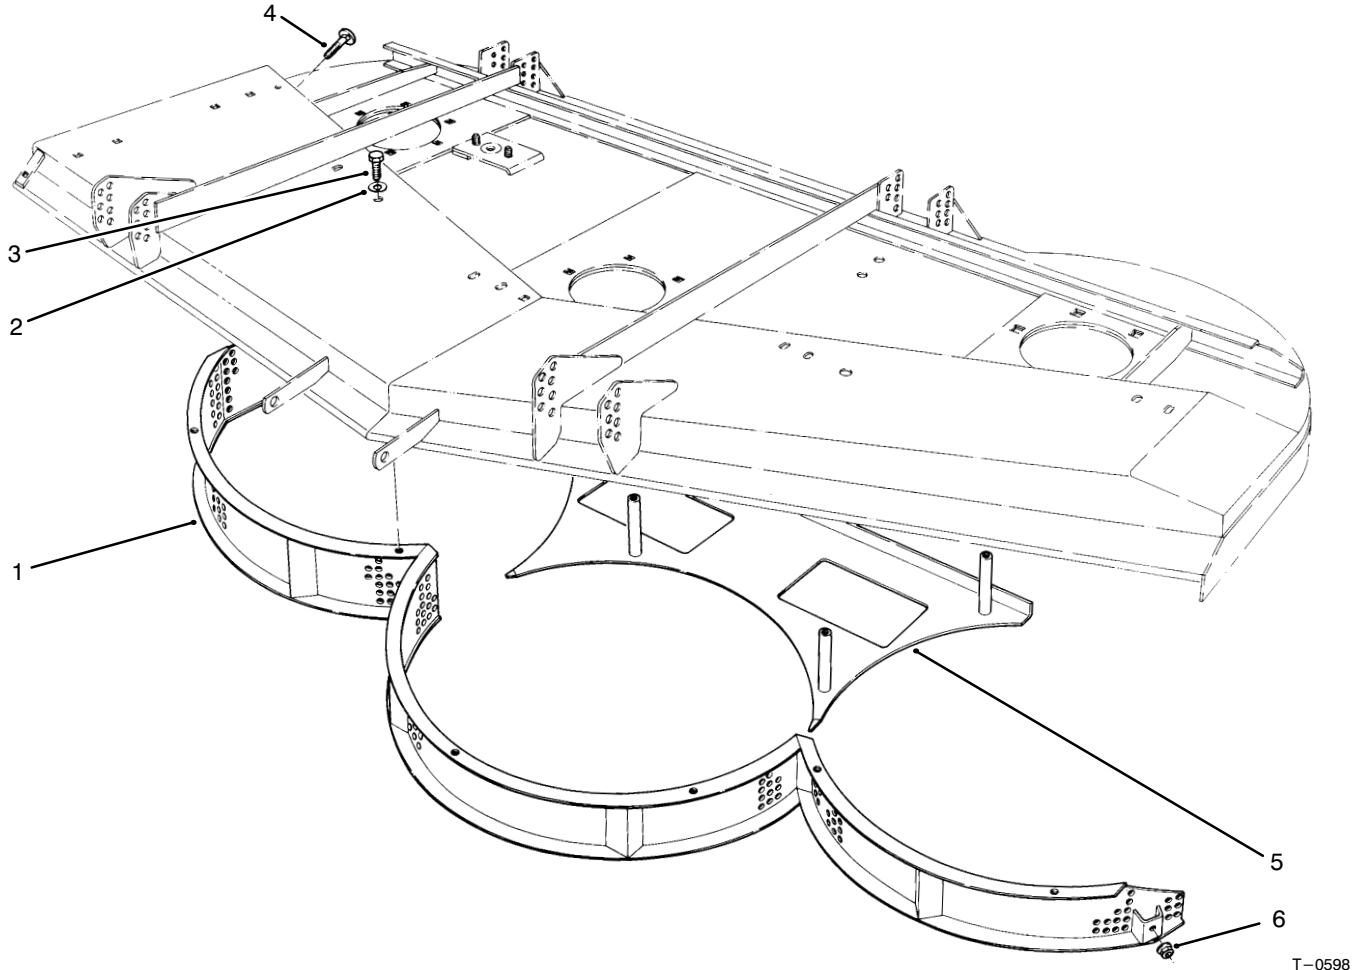

MODEL NO. 30792

**PARTS  
CATALOG**
**MULCHER KIT**  
 For 62" Cutting Unit Model No. 30564

T-0598

**MULCHER ASSEMBLY**

Ref. No.	Part No.	Description	No. Used
1	46-3010	Screen - Mulcher	1
2	3253-21	Washer - Lock	10
3	323-4	Screw - Cap Hex. Hd.	11

Ref. No.	Part No.	Description	No. Used
4	3230-2	Bolt - Carriage	1
5	46-3150	Shelf - Bottom Rear	1
6	3290-357	Nut - Flange Lock	6

TPS