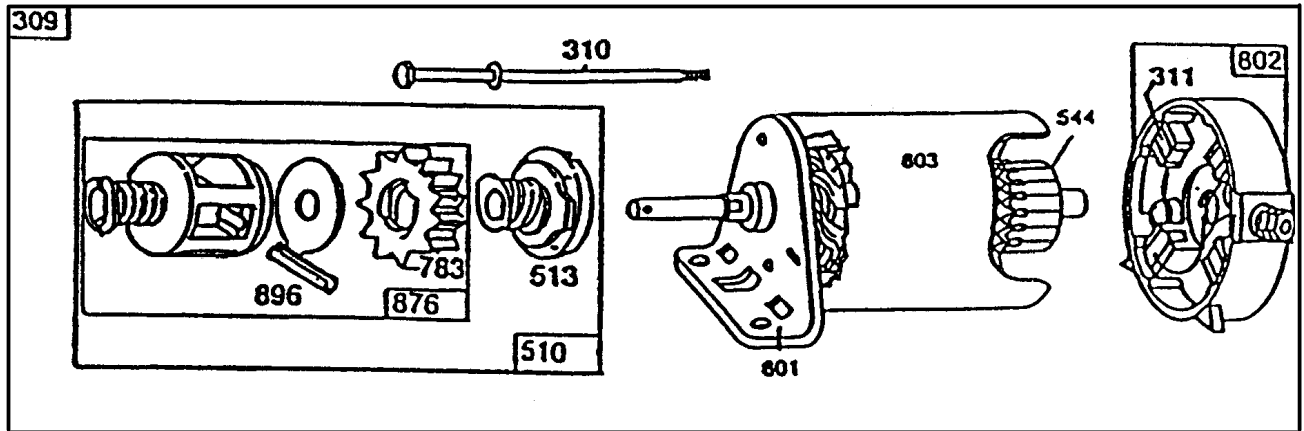

C-0784

STARTER – BRIGGS & STRATTON NO. 191707-0121-01

Ref. No.	Part No.	Description	No. Used
309	394805	Assembly – Motor & Drive	1
310	94003	Assembly – Thru Bolt	2
311	395538	Assembly – Brush	2
510	490421	Assembly – Drive (Incl. Ref. #513, 783, 876 & 896)	1
513	398003	Assembly – Clutch	1
544	390837	Assembly – Armature	1
783	280104	Gear	1

Ref. No.	Part No.	Description	No. Used
801	394856	Assembly – End Cap	1
802	395537	Assembly – Commutator, End Cap	1
803	398159	Assembly – Housing (3-21/32" Long)	1
876	490467	Kit – Retainer	1
896	94288	Pin – Roll	1