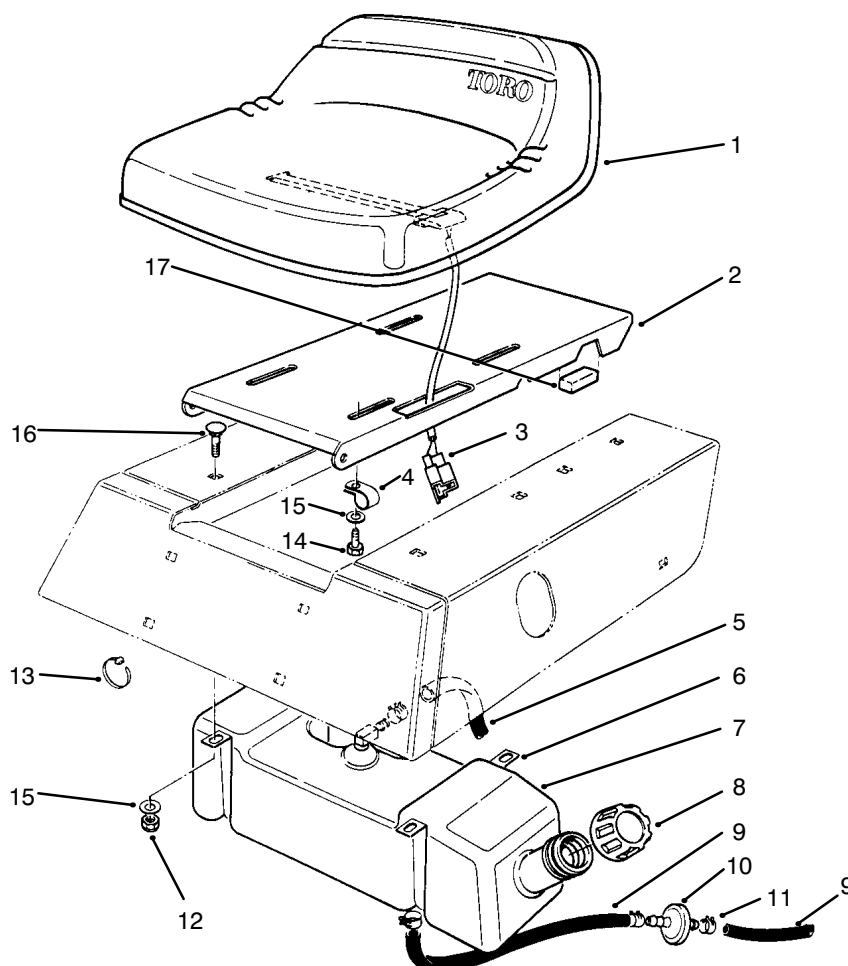

C-0002A

SEAT & GAS TANK ASSEMBLY

Ref. No.	Part No.	Description	No. Used	Ref. No.	Part No.	Description	No. Used
1	66-6680	Seat	1	10	56-6360	Filter	1
2	67-1241-01	Base - Seat	1	11	2412-98	Clamp - Hose	5
3	38-1420	Switch - Seat	1	12	3296-29	Nut - Lock	4
4	18-2970	R-Clamp	1	13	3290-378	Tie - Cable	1
5	47-2986	Hose - Gas	1	14	322-3	Screw - Cap Hex. Hd.	4
6	67-0950	Strap - Tank, Gas	2	15	3256-23	Washer - Flat	8
7	80-4580	Tank - Gas	1	16	3230-20	Bolt - Carriage	6
8	55-3576	Assembly - Cap, Gas	1	17	66-6920	Pad - Isolator	2
9	47-2964	Hose - Gas	2