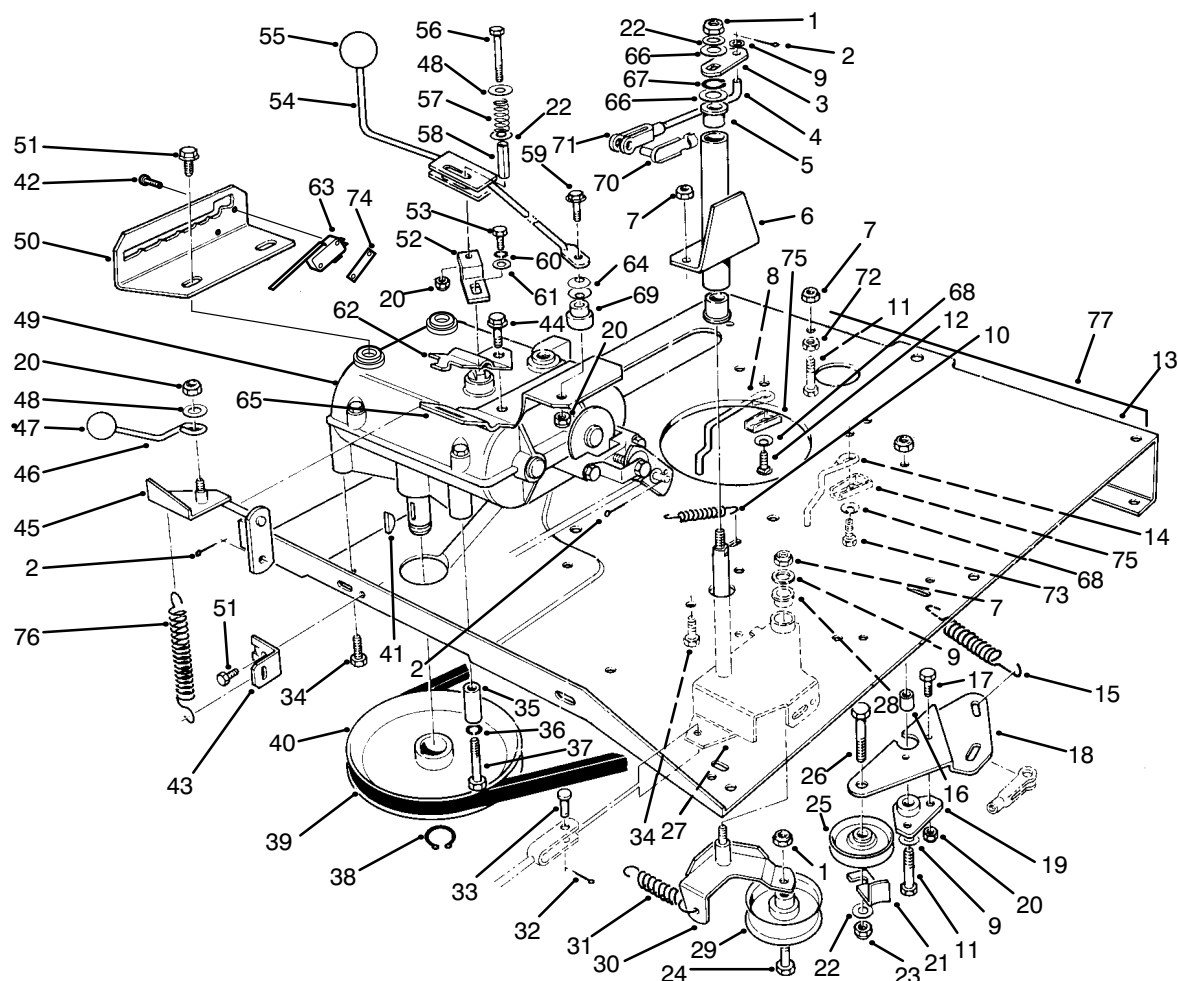

C-1506

TRANSMISSION & LINKAGE ASSEMBLY (CONTINUED)

Ref. No.	Part No.	Description	No. Used	Ref. No.	Part No.	Description	No. Used
47	233-22	Knob	1	63	88-9930	Switch - Micro	1
48	3256-55	Washer - Fender	2	64	3290-478	Washer - Belleville	2
49	67-1400	Transmission	1	65	67-0660	Bracket - Mount, Shifter	1
50	88-9810-03	Gate - Shift	1	66	20-3220	Washer - Flat	2
51	32144-14	Screw - Wash. Hd., Tap.	4	67	32151-62	Ring - Retaining	1
52	56-7620	Lever - Shift	1	68	3290-456	Washer - Belleville	2
53	329-4	Screw - Cap Hex. Hd.	1	69	76-3970	Spacer - Pivot	1
54	76-3940-03	Lever W.A. - Shift	1	70	67-1530	Assembly - Pin, Clevis	1
55	233-48	Knob	1	71	282-27	Clevis	1
56	321-15	Screw - Cap Hex. Hd.	1	72	3218-2	Nut - Jam	1
57	56-7730	Spring	1	73	32144-26	Screw - Thread Forming	1
58	56-7740	Spacer	1	74	3290-354	Nut - Double	1
59	321-8	Screw - Cap Hex. Hd.	1	75	76-3820	Anchor - Guide, Belt	2
60	3253-3	Washer - Lock	1	76	76-4660	Spring	1
61	3256-22	Washer - Flat	5	77	76-3860	Decal	1
62	67-0670	Bracket - Engage, Deck	1