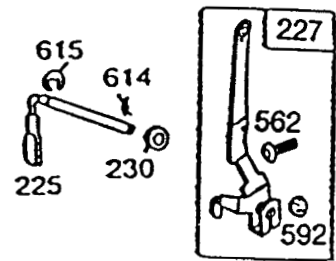

BRIGGS & STRATTON MODEL NO. 191707-0121-01

358 GASKET SET

* REQUIRES SPECIAL TOOLS TO INSTALL. SEE REPAIR INSTRUCTION MANUAL.

Assemblies include all parts shown in frames.

BRIGGS & STRATTON MODEL NO. 191707-0121-01

Ref. No.	Part No.	Description	No. Used	Ref. No.	Part No.	Description	No. Used
1	396269	Assembly – Cylinder	1	34	261055	Valve – Intake	1
2	399267	Bearing – Cylinder Note: Requires special tools for installation.	1	35	65906	Spring – Valve, Intake	1
3	294606	Seal – Oil	1	36	26828	Spring – Valve, Exhaust	1
5	212286	Head – Cylinder	1	40	221596	Retainer – Valve, Intake	1
*7	272163	Gasket – Head, Cylinder	1	41	292260	Rotocoil – Valve, Exhaust	1
8	391406	Assembly – Breather	1	42	93630	Retainer – Valve, Exhaust Rotocoil	2
*9	27803	Gasket – Cover, Valve	1	45	260933	Tappet – Valve	1
10	94621	Screw	1	46	211689	Gear – Cam	1
11	280005	Tube – Breather	1	225	231058	Crank – Gov. (1/4" Dia.)	1
*12	271701	Gasket – Cover, Crankcase 1/64" Thick	1	227	43935	Assy. Lever – Governor for 1/4" Dia. Crank	1
*	27876	Gasket – Cover, Crankcase .005" Thick	1	230	222450	Washer – Lever, Governor (1/4" Inside Diameter)	1
*	27877	Gasket – Cover, Crankcase .009" Thick	1	284	94419	Screw – Clamp, Mounting	1
13	94565	Screw – Head, Cylinder	1	300	398507	Muffler – Exhaust	1
14	93723	Screw – Head, Cylinder (3" Long)	1	304	494084	Housing – Blower	1
15	94239	Plug – Drain, Oil	1	305	94608	Screw – Blower Hsg., Sems	1
16	396876	Crankshaft Note: Order Part 94388 for timing gear pin replacement.	1	306	224543	Shield – Cylinder	1
18	392548	Base – Engine	1	307	93949	Screw – Shield, Cylinder	1
19	295963	Bushing – Base, Engine Note: Requires special tool for installation.	1	308	222636	Cover – Head, Cylinder	1
20	391086	Seal – Oil	1	337	802592	Plug – Spark	1
22	93585	Screw – Base, Mounting	1	346	93705	Screw	1
24	222698	Key – Flywheel	1	358	299577	Gasket Set	1
25	391673	Assy. – Piston, Std.	1	383	89838	Wrench – Spark Plug	1
	391674	Assy. – Piston, .010" O.S.	1	422	223394	Clamp – Tube, Oil Filler	1
	391675	Assy. – Piston, .020" O.S.	1	523	391840	Cap & Dipstick – Oil Filler	1
	391676	Assy. – Piston, .030" O.S.	1	524	68838	Seal – Tube, Filler	1
		PISTON RING SETS Note: For Chrome Piston Ring Set – Standard Size – Order No. 299743.		525	280133	Tube – Filler, Oil	1
26	391669	Ring Set – Piston, Std.	1	527	221428	Clamp	1
	391670	Ring Set – Piston, .010" O.S.	1	552	491986	Bushing – Crank, Gov.	1
	391671	Ring Set – Piston, .020" O.S.	1	562	92613	Bolt – Lever, Governor	1
	391672	Ring Set – Piston, .030" O.S.	1	592	231082	Nut – Hex.	1
27	68546	Lock – Piston Pin	1	613	94042	Screw – Muffler	1
28	295840	Assy. – Piston Pin, Std.	1	614	93306	Pin – Hair, Cotter	1
	295841	Assy. – Piston Pin, .005" O.S.	1	615	93307	Retainer – E-Ring	1
29	390402	Assy. – Rod, Connecting Note: For Connecting Rod with .020" Undersize Crankpin Bore – Order No. 390773.	1	635	66538	Elbow – Plug, Spark	1
31	222114	Lock – Screw, Conn. Rod	1	676	395700	Deflector – Exhaust	1
32	92659	Screw – Connecting Rod	1	683	93572	Screw	1
33	390419	Valve – Exhaust	1	725	223540	Shield – Muffler	1
				741	262479	Gear – Timing	1
				757	212359	Link – Counterweight	1
				758	390172	Assy. – Counterweight	1
				759	298909	Pin – Counterweight	1
				761	93874	Screw – Counterweight	1
				836	93559	Screw	1
				842	270920	Seal – Cap, Filler	1
				847	392066	Filler Group – Oil	1
				869	211661	Seat – Valve, Intake (Std.)	1
				870	211661	Seat – Valve, Exhaust (Std.)	1
				871	231218	Guide – Exhaust or Intake Valve, See repair manual	1
				883	272309	Gasket – Pipe, Exhaust	1
				1020	261190	Eccentric	1
				1021	94160	Pin – Eccentric	1

*Included in Gasket Set – Part No. 299577.