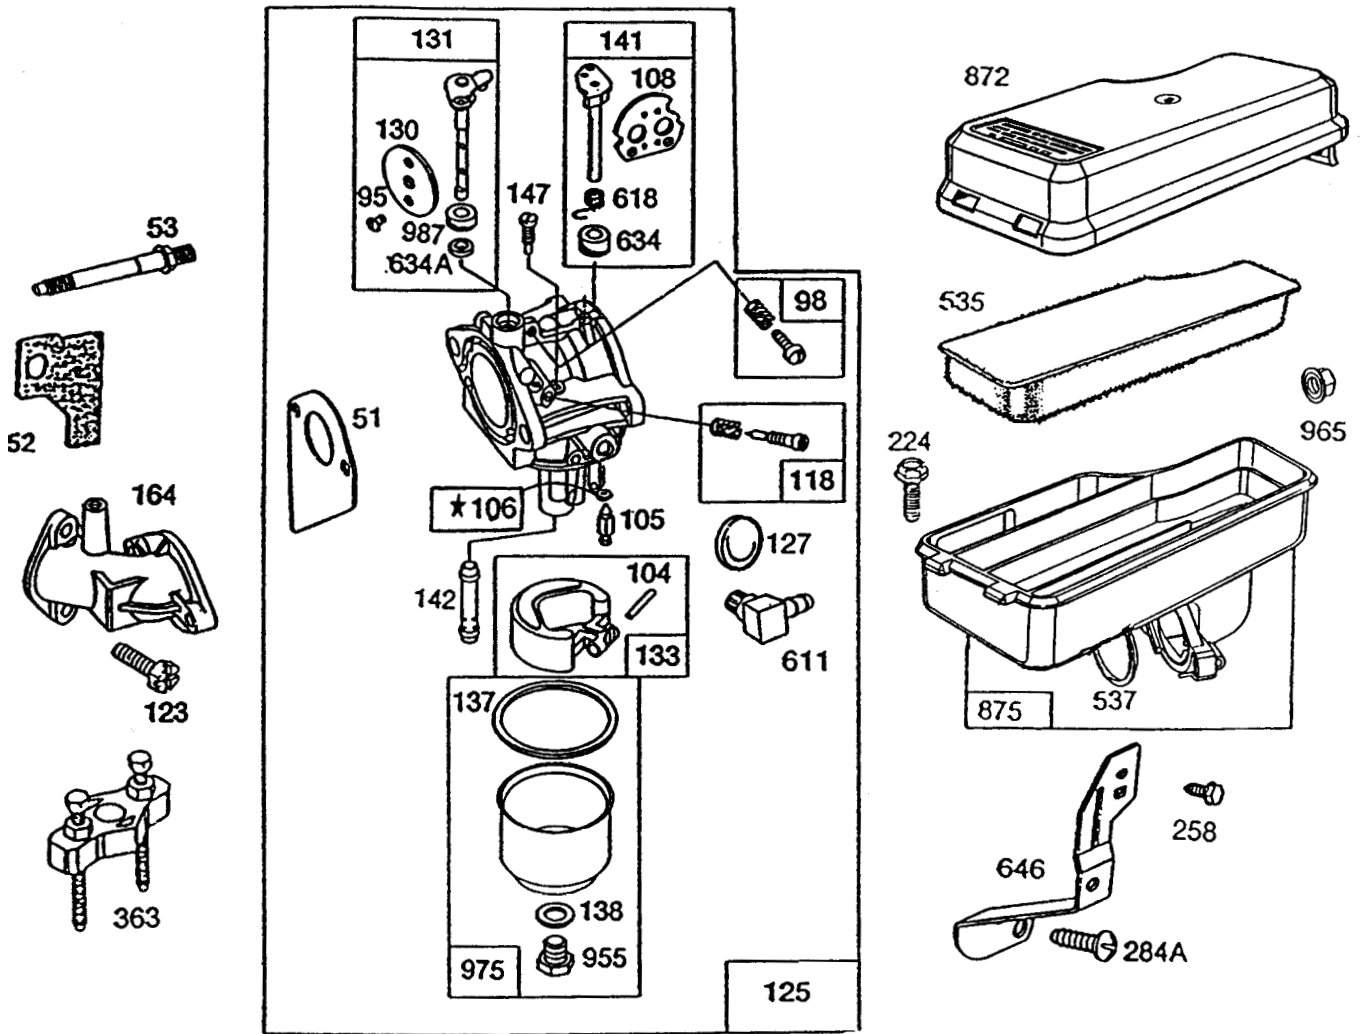

BRIGGS & STRATTON MODEL NO. 191707-0121-01

121 CARBURETOR OVERHAUL KIT

BRIGGS & STRATTON MODEL NO. 191707-0121-01

Ref. No.	Part No.	Description	No. Used	Ref. No.	Part No.	Description	No. Used
223	391983	Flywheel and Ring Gear Assy. - Magneto (Incl. Aluminum Ring Gear)	1	309		Motor - Starting (12 Volt) See Chart for Replacement Parts for Starting Motor on Illustrated Pages	1
*#51	272465	Gasket - Carburetor (Carb. to Elbow)	1	332	92284	Nut - Flywheel	1
#52	270824	Gasket - Carb. Mtg.	1	333	398811	Armature Assembly	1
53	94637	Stud - Gasket Mtg.	1	334	93381	Screw - Armature Mtg. Sem	1
75	224061	Washer - Spring	1	356	494328	Wire - Ground	1
78	93805	Screw - Sem	1	363	19165	Puller - Flywheel	1
*95	94098	Screw - Throttle	1	423	94073	Screw - Sem	1
98	494382	Screw - Idle Speek	1	455	222561	Cup - Screen Mounting	1
*104	231789	Pin - Float Hinge	1	468	222562	Screen - Flush Rotating	1
*105	231790	Valve Assy. - Inlet Needle	1	482	93621	Screw - Sem	1
*106	281169	Inlet Valve Seat	1	535	272405	Element - Foam Air Cleaner	1
108	224540	Valve - Choke	1	537	281106	O-Ring - Air Cleaner	1
118	494383	Valve - Needle	1	611	494451	Fuel Inlet Tube	1
121	494880	Carburetor Overhaul Kit	1	618	262803	Spring - Choke Return	1
123	94616	Screw - Carburetor Mtg.	1	*634	281168	Seal - Choke Shaft	1
125	494894	Carburetor Assembly	1	*634A	281167	Washer - Throttle Shaft	1
*127		Plug - Welch (Kit Only)	1	646	224614	Brace - Air Cleaner	1
130	224668	Valve - Throttle	1	657	93496	Screw - Sem	1
131	494885	Shaft & Lever - Throttle	1	663	94419	Screw	1
133	494381	Float - Carburetor	1	726	392134	Gear - Ring (Aluminum) (Incl. Mtg. Parts)	1
*#137	281165	Gasket - Float Bowl	1	727	395405	Cover - Starter (Incl. Mtg. Screws)	1
*#138	281164	Washer - Float Bowl	1	728	93535	Screw - Sem	1
141	494380	Shaft & Lever - Choke	1	729	281159	Clip - Lead Wire	1
*142	494877	Nozzle - Carburetor	1	851	221798	Terminal - Ignition Cable	1
*147	231794	Screw - Nozzle	1	872	281108	Cover - Air Cleaner	1
164	213819	Carburetor Elbow	1	875	494745	Body - Air Cleaner	1
201	262769	Link - Governor	1	877	393814	Diode & Connector Assy.	1
209	260871	Spring - Governor	1	887	391529	Stator Assembly - Alternator (D.C.)	1
216	262768	Link - Choke	1	955	94642	Screw - Fuel Bowl	1
222	493896	Plate - Gov. Plate	1	965	94108	Nut - Lock	1
224	94513	Screw - Sem	1	975	494378	Bowl Assy. - Carburetor	1
232	262787	Spring - Governor Link	1	*987	281166	Seal - Throttle Shaft	1
258	94620	Screw - Hex. Tapping	1				
265	221535	Clamp - Casing	1				
284A	94326	Screw - Brace Mtg.	1				

*Included in Carburetor Overhaul Set - Part No. 494880.

#Included in Carburetor Gasket Set - Part No. 494385.

#Included in Gasket Set - Part No. 299577.