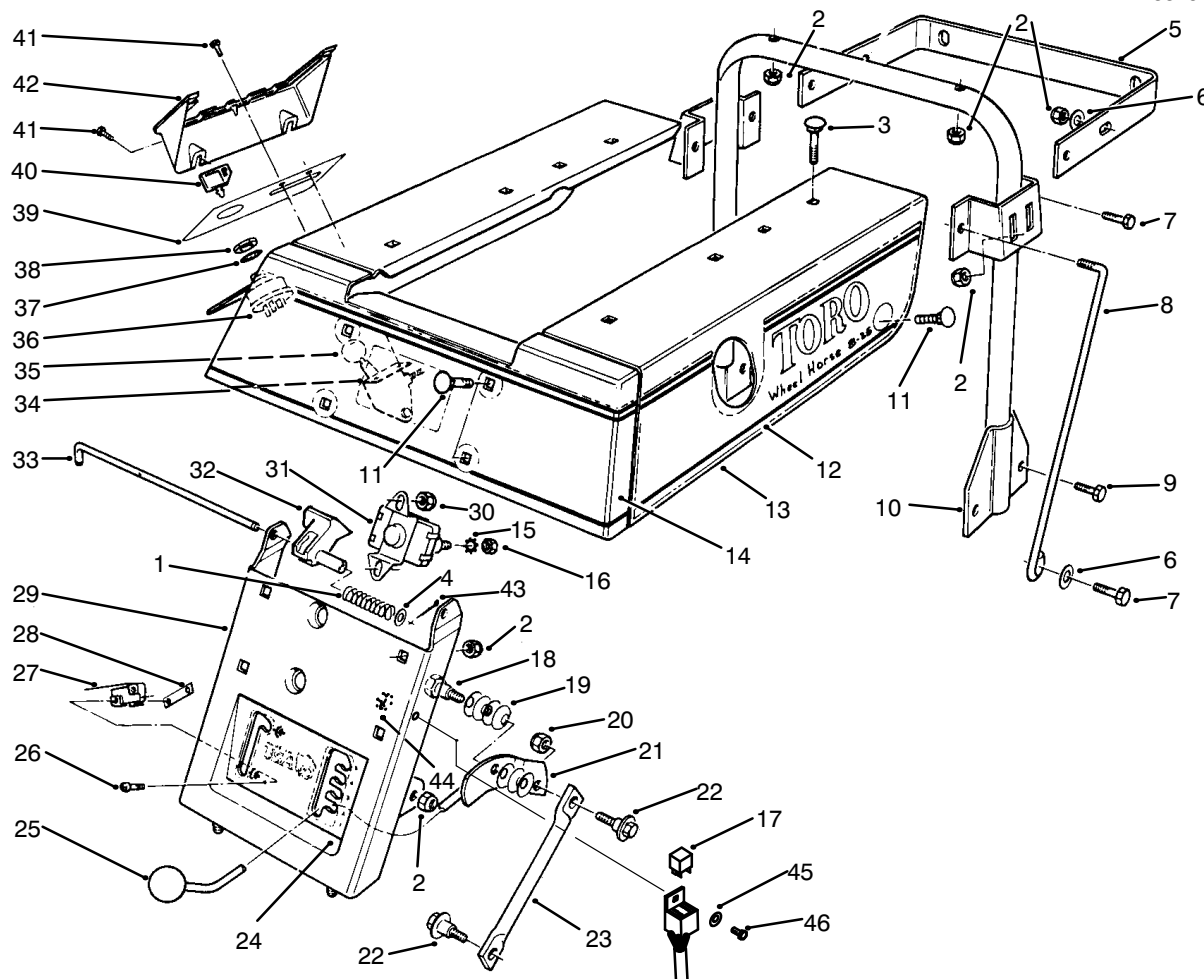

C-0007A

REAR BODY ASSEMBLY

Ref. No.	Part No.	Description	No. Used	Ref. No.	Part No.	Description	No. Used
1	71-8310	Spring - Prop, Seat	1	24	76-3920	Decal - H.O.C./Deck Engage	1
2	3296-29	Nut - Lock	11	25	233-22	Knob	1
3	3230-3	Bolt - Carriage	2	26	3290-313	Screw - Pan Head	2
4	3256-22	Washer - Flat	1	27	40-8200	Switch - Micro	1
5	67-1500-03	Bar - Stand	1	28	3290-354	Nut - Double	1
6	3256-23	Washer - Flat	4	29	67-1090-01	Support W.A. - Seat	1
7	322-5	Screw - Cap Hex. Hd.	4	30	3296-42	Nut - Lock	2
8	67-1480	Brace - Support, Seat	2	31	47-1910	Solenoid	1
9	322-3	Screw - Cap Hex. Hd.	4	32	80-4330	Prop - Seat	1
10	67-0790-03	Support W.A. - Seat	1	33	80-4550	Rod - Base, Seat	1
11	3230-20	Bolt - Carriage	1	34	66-6640	Control - Throttle	1
12	76-3840	Decal - Toro L.H.	1	35	233-59	Knob	1
*	76-3880	Decal - Toro R.H.	1	36	88-9830	Switch - Ignition (Incl. Ref. #37 & 38)	1
13	67-0231-01	Body W.A. - Rear	1	37	3254-5	Washer - Lock, Int. Tooth	1
14	76-3850	Decal - Front	1	38	218-461	Nut - Hex.	1
15	3255-7	Washer - Lock, Int. Tooth	2	39	67-1270	Decal - Panel, Control	1
16	3218-1	Nut - Jam	2	40	63-8360	Key	2
17	116397	Relay	1	41	32144-42	Screw - Hex. Hd. Tapping	4
18	28-0540	Bolt - Shoulder	1	42	67-1030	Cover - Panel, Control	1
19	3290-413	Washer - Belleville	7	43	3274-4	Pin - Cotter	1
20	3296-39	Nut - Lock	1	44	3296-2	Nut - Lock	1
21	67-0270	Handle W.A. - H.O.C.	1	45	3256-14	Washer - Flat	1
22	67-0870	Bolt - Shoulder	2	46	3290-134	Screw - Cap Mach. Hd.	1
23	67-0080	Link - H.O.C.	1				

*Not Illustrated