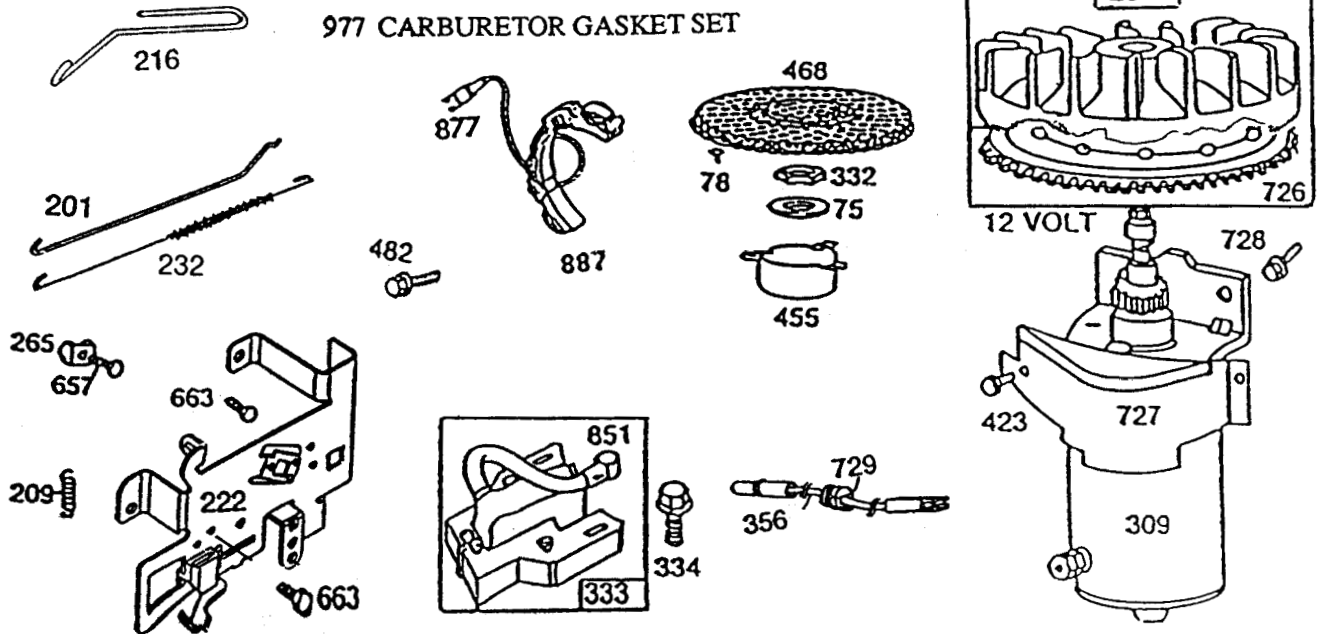

121 CARBURETOR OVERHAUL KIT

977 CARBURETOR GASKET SET

* REQUIRES SPECIAL TOOLS TO INSTALL.
SEE REPAIR INSTRUCTION MANUAL.

Assemblies include all parts shown in frames.