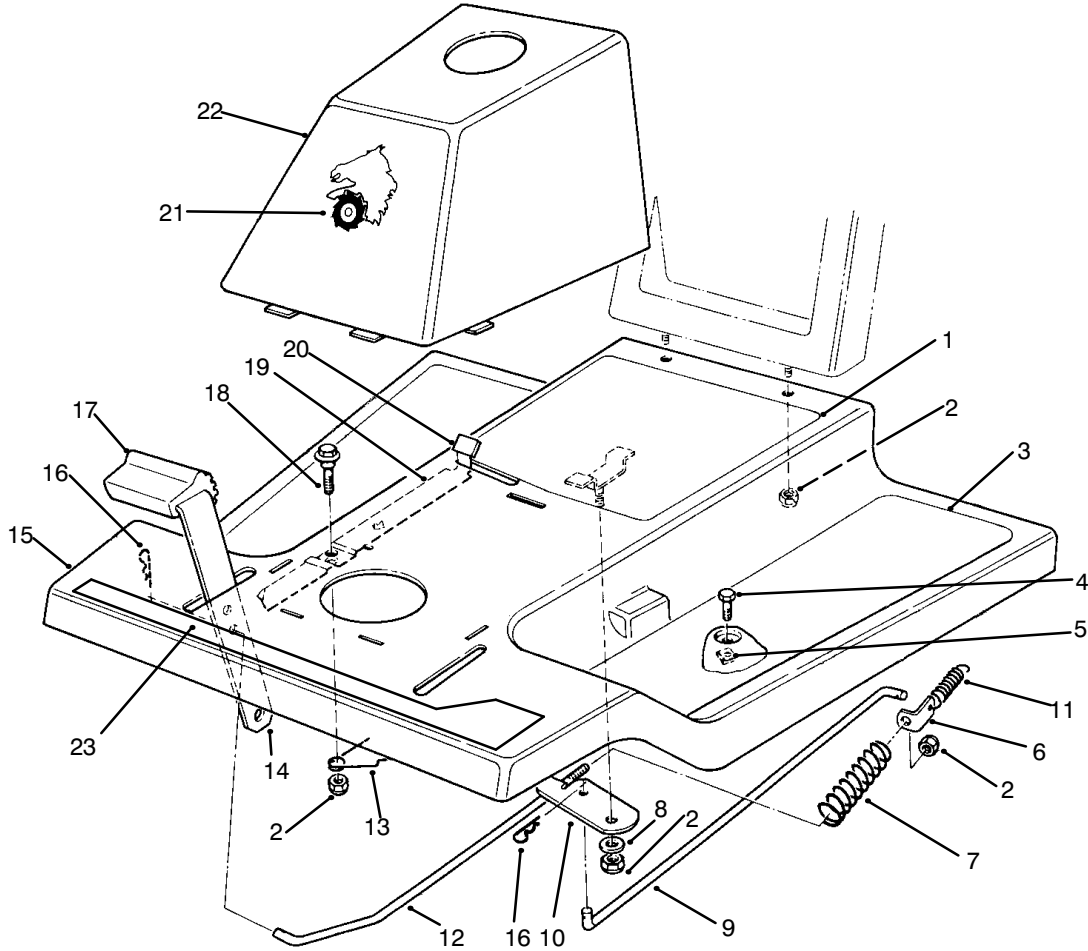

MODEL NO. 70040-390001 & UP

**PARTS
CATALOG**

**WHEEL HORSE®
8-25 RECYCLER® RIDING MOWER**

C-0727

FRONT BODY ASSEMBLY

Ref. No.	Part No.	Description	No. Used
1	76-1620	Decal - Instruction	1
2	3296-29	Nut - Lock	5
3	44-7030	Tread - Foot Rest	2
4	32104-110	Screw - Cap Hex. Hd.	4
5	3290-347	Nut - U-Type	4
6	67-1590	Bracket - Brake Return	1
7	67-1430	Spring - Compression	1
8	26-9530	Washer - Pivot	1
9	67-1340	Rod - Brake, Transmission	1
10	67-1330-03	Lever - Brake, Bellcrank	1
11	67-1450	Spring - Extension	1
12	67-1350	Rod - Front, Brake	1

Ref. No.	Part No.	Description	No. Used
13	19-1970	Spring - Brake, Parking	1
14	67-1130-03	Pedal - Brake & Clutch	2
15	67-1070-01	Body W.A. - Front	1
16	3290-250	Pin - Hair, Cotter	2
17	65-2920	Pad - Pedal	2
18	19-1470	Bolt - Shoulder	1
19	19-1610-03	Lever - Brake, Parking	1
20	19-2200	Tip - Brake, Parking	1
21	76-3870	Decal	1
22	55-7101	Tower (Incl. Ref. #21)	1
23	82-6260	Decal - Recycler	1

C-0005

FRAME ASSEMBLY

Ref. No.	Part No.	Description	No. Used
1	322-3	Screw - Cap Hex. Hd.	6
2	44-7140-01	Mount - Bearing, Axle	1
3	67-0520-01	Channel - R.H.	1
4	3296-29	Nut - Lock	16
5	67-0010-01	Lift W.A. - Front, Deck	1
6	67-0430	Rod - Clutch	1
7	282-27	Clevis	1
8		Assembly - Pin, Clevis	1
9	3272-6	Pin - Cotter	2
10	67-0090-03	Bracket - Link, H.O.C.	1
11	67-0050-01	Tube W.A. - Support, Rear	1
12	3296-39	Nut - Lock	5
13	67-1510-03	Brace - Stop, Deck	2
14	3290-355	Pin - Hair, Cotter	2
15	67-1460	Washer - Flat	2
16	323-10	Screw - Cap Hex. Hd.	2
17	68-8380	Spacer - Stop, Deck	2
18	67-0300-01	Lever W.A. - H.O.C.	2
19	46-2511	Bolt - Mounting, Axle	2