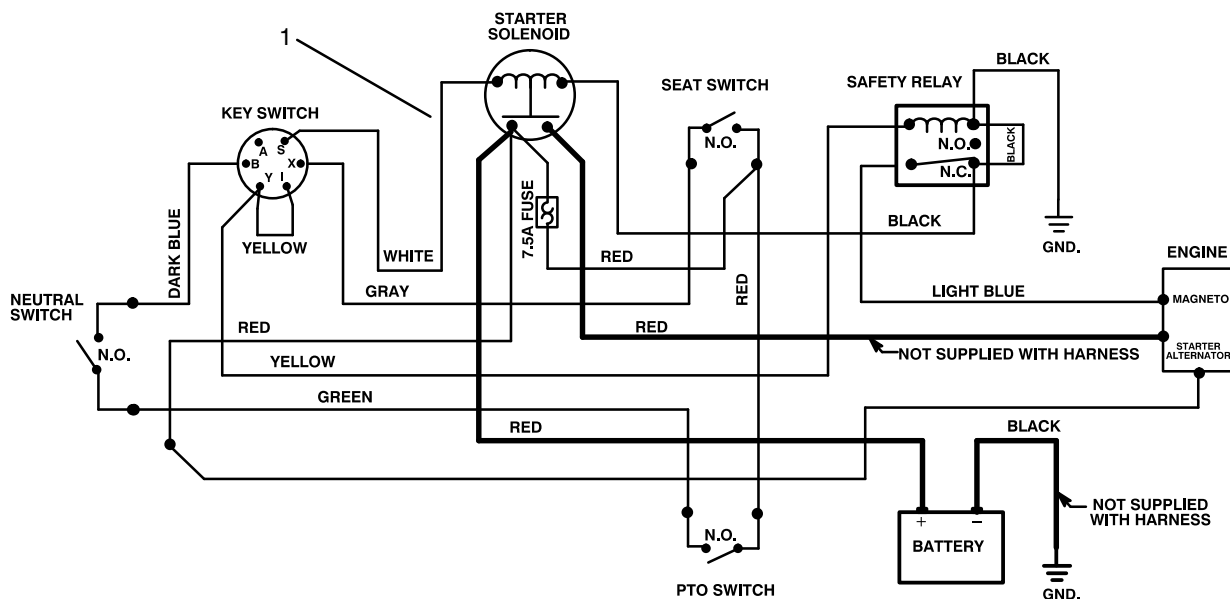

C-1578

ELECTRICAL SCHEMATIC

Ref. No.	Part No.	Description	No. Used
1	88-9870	Harness - Wire	1

Ref. No.	Part No.	Description	No. Used