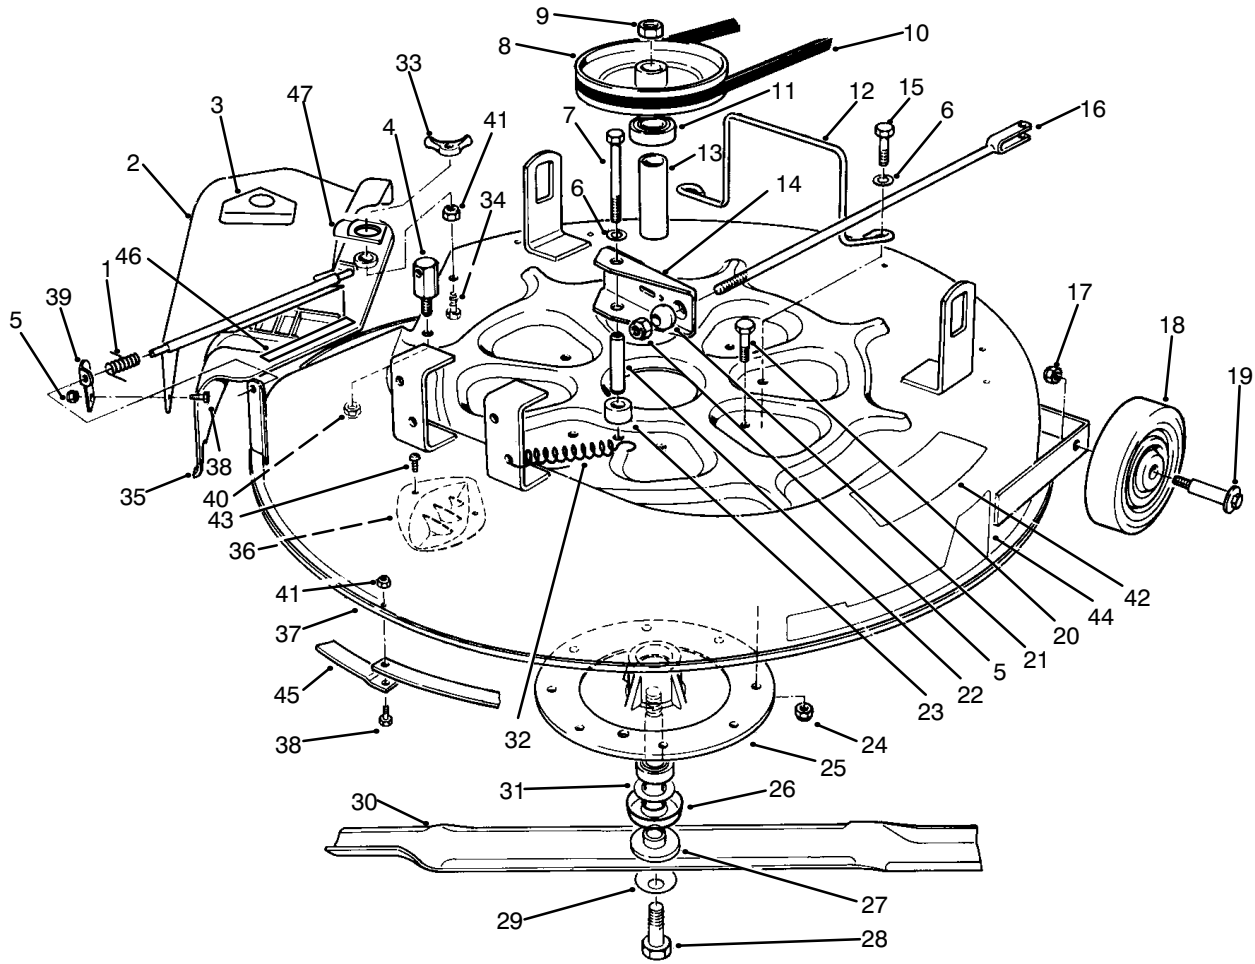

C-1578

ELECTRICAL SCHEMATIC

Ref. No.	Part No.	Description	No. Used
1	88-9870	Harness - Wire	1

Ref. No.	Part No.	Description	No. Used

C-0008A

REAR AXLE ASSEMBLY

Ref. No.	Part No.	Description	No. Used	Ref. No.	Part No.	Description	No. Used
1	231-115	Tire	2	13	47-1490	Bearing	2
2	44-9760	Rim	2	14	3245-32	Screw - Set	4
3	3231-4	Bolt - Carriage	2	15	3296-39	Nut - Lock	6
4	61-9990	Plate - Adjusting	1	16	3256-24	Washer - Flat	4
5	3296-42	Nut - Lock	5	17	76-1580-03	Guide - Chain	2
6	3231-25	Bolt - Carriage	4	18	76-4010	Sprocket	1
7	47-1480	Mount - Bearing	2	19	3296-29	Nut - Lock	6
8	321-4	Screw - Cap Hex. Hd.	4	20	61-9980	Screw - Adjusting	1
9	2710-11	Link - Connecting	1	21	66-6620-03	Support R.H.	1
10	67-0910	Chain (Incl. Ref. #9)	1	22	46-2511	Bolt - Axle	2
11	56-9960	Differential	1	23	232-27	Valve Stem w/Cap	2
12	66-6630-03	Support L.H.	1	*	11-0410	Kit - Tire Chains (Optional)	1

*Not Illustrated

C-0728A

CUTTING UNIT ASSEMBLY

Ref. No.	Part No.	Description	No. Used
1	28-8010	Spring	1
2	67-1151-01	Deflector (Incl. Ref. #3)	1
3	54-9220	Decal - Danger	1
4	67-0140	Post - Pivot	1
5	3296-8	Nut - Lock	2
6	3256-23	Washer - Lock	3
7	322-22	Screw - Cap Hex. Hd.	1
8	80-4460	Pulley - Deck	1
9	3219-6	Nut - Hex.	1
10	67-1390	V-Belt	1
11	38-7820	Bearing - Ball	2
12	80-4520	Guide - Belt	1
13	62-3660	Spacer - Bearing	1
14	67-1370-01	Assy. - Brake, Deck	1
15	322-6	Screw - Cap Hex. Hd.	2
16	67-0570	Rod W.A. - Brake, Deck	1
17	3296-39	Nut - Lock	2
18	61-9760	Wheel - Deck	2
19	56-6590	Bolt - Wheel	2
20	322-3	Screw - Cap Hex. Hd.	6
21	67-0710	Ball - Swivel	1
22	67-0730	Post - Mount, Brake	1
23	67-0740	Spacer - Brake, Deck	1
24	3296-29	Nut - Lock	9