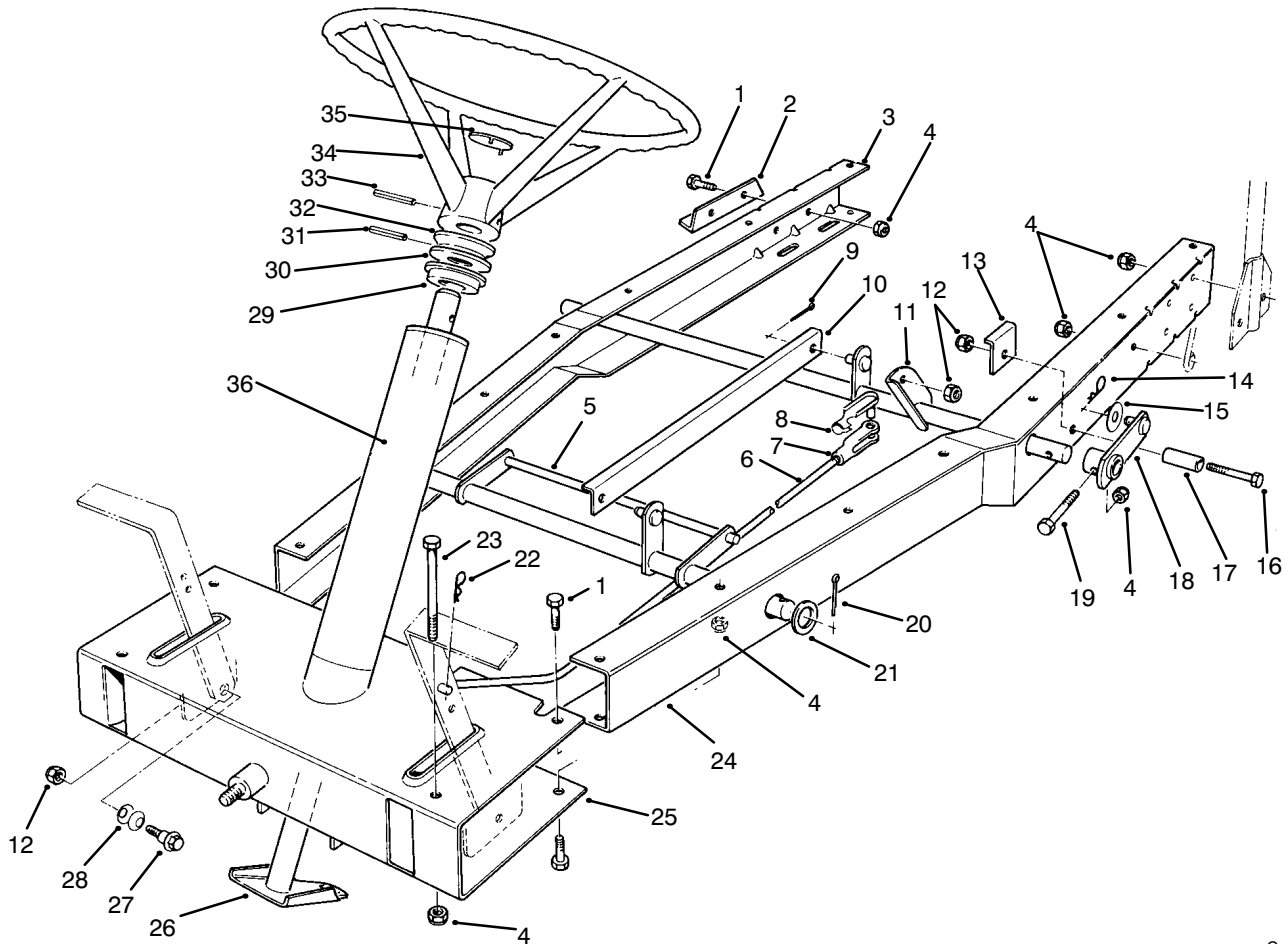

MODEL NO. 70040-390001 & UP

**PARTS
CATALOG**

**WHEEL HORSE®
8-25 RECYCLER® RIDING MOWER**

C-0727

FRONT BODY ASSEMBLY

Ref. No.	Part No.	Description	No. Used
1	76-1620	Decal - Instruction	1
2	3296-29	Nut - Lock	5
3	44-7030	Tread - Foot Rest	2
4	32104-110	Screw - Cap Hex. Hd.	4
5	3290-347	Nut - U-Type	4
6	67-1590	Bracket - Brake Return	1
7	67-1430	Spring - Compression	1
8	26-9530	Washer - Pivot	1
9	67-1340	Rod - Brake, Transmission	1
10	67-1330-03	Lever - Brake, Bellcrank	1
11	67-1450	Spring - Extension	1
12	67-1350	Rod - Front, Brake	1

Ref. No.	Part No.	Description	No. Used
13	19-1970	Spring - Brake, Parking	1
14	67-1130-03	Pedal - Brake & Clutch	2
15	67-1070-01	Body W.A. - Front	1
16	3290-250	Pin - Hair, Cotter	2
17	65-2920	Pad - Pedal	2
18	19-1470	Bolt - Shoulder	1
19	19-1610-03	Lever - Brake, Parking	1
20	19-2200	Tip - Brake, Parking	1
21	76-3870	Decal	1
22	55-7101	Tower (Incl. Ref. #21)	1
23	82-6260	Decal - Recycler	1

C-0005

FRAME ASSEMBLY

Ref. No.	Part No.	Description	No. Used
1	322-3	Screw - Cap Hex. Hd.	6
2	44-7140-01	Mount - Bearing, Axle	1
3	67-0520-01	Channel - R.H.	1
4	3296-29	Nut - Lock	16
5	67-0010-01	Lift W.A. - Front, Deck	1
6	67-0430	Rod - Clutch	1
7	282-27	Clevis	1
8		Assembly - Pin, Clevis	1
9	3272-6	Pin - Cotter	2
10	67-0090-03	Bracket - Link, H.O.C.	1
11	67-0050-01	Tube W.A. - Support, Rear	1
12	3296-39	Nut - Lock	5
13	67-1510-03	Brace - Stop, Deck	2
14	3290-355	Pin - Hair, Cotter	2
15	67-1460	Washer - Flat	2
16	323-10	Screw - Cap Hex. Hd.	2
17	68-8380	Spacer - Stop, Deck	2
18	67-0300-01	Lever W.A. - H.O.C.	2
19	46-2511	Bolt - Mounting, Axle	2