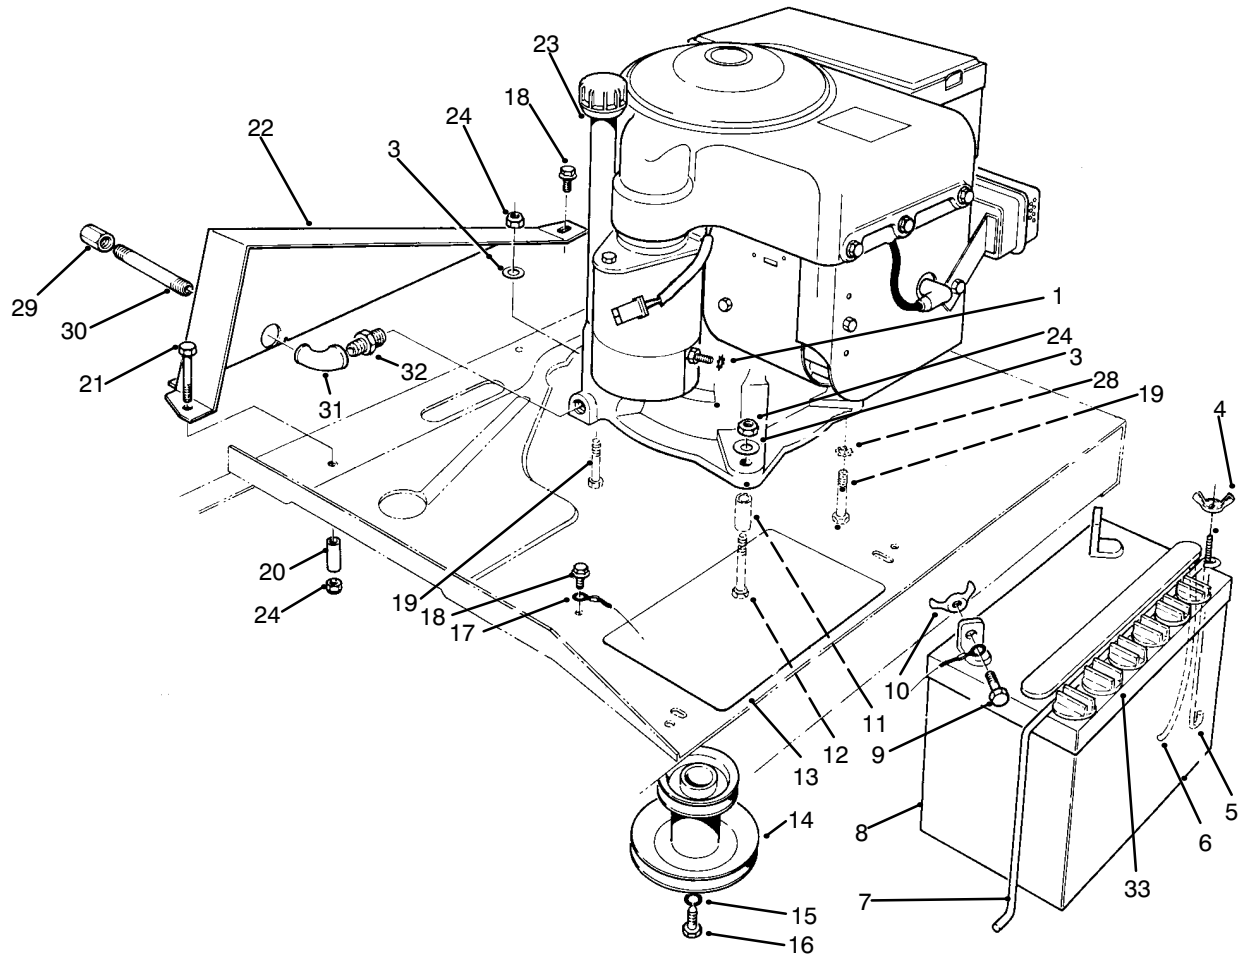

C-0006C

ENGINE ASSEMBLY

Ref. No.	Part No.	Description	No. Used
1	3255-7	Washer - Lock, Int. Tooth	1
3	3256-23	Washer - Flat	4
4	32103-14	Nut - Wing	1
5	56-7720	Post - Hold Down, Battery	1
6	56-2540	Tube - Drain	1
7	56-7710	Hold Down - Battery	1
8	80-2600	Battery 12V	1
9	321-4	Screw - Cap Hex. Hd.	2
10	32103-22	Nut - Wing	2
11	80-4560	Spacer	1
12	322-12	Screw - Cap Hex. Hd.	1
13	62-4300	Pad - Anti-Skid	1
14	83-4840	Pulley - Engine	1
15	3256-25	Washer - Flat	1
16	62-3760	Screw - Cap Hex. Hd.	1

Ref. No.	Part No.	Description	No. Used
17	56-7870	Assembly - Wire Battery to Ground	2
18	32144-14	Screw - Self Tapping	2
19	322-7	Screw - Cap Hex. Hd.	3
20	67-0920	Guide - Belt	1
21	322-10	Screw - Cap Hex. Hd.	1
22	67-0962-01	Guard - Chain	1
23		Engine - 8 H.P. B & S	1
24	3296-29	Nut - Lock	5
28	3255-8	Washer - Lock	4
29	288-2	Cap - Pipe	1
30	289-34	Nipple - Pipe	1
31	2811-17	Elbow - Street	1
32	2812-1	Reducer	1
33	84-8470	Cap - Battery	6