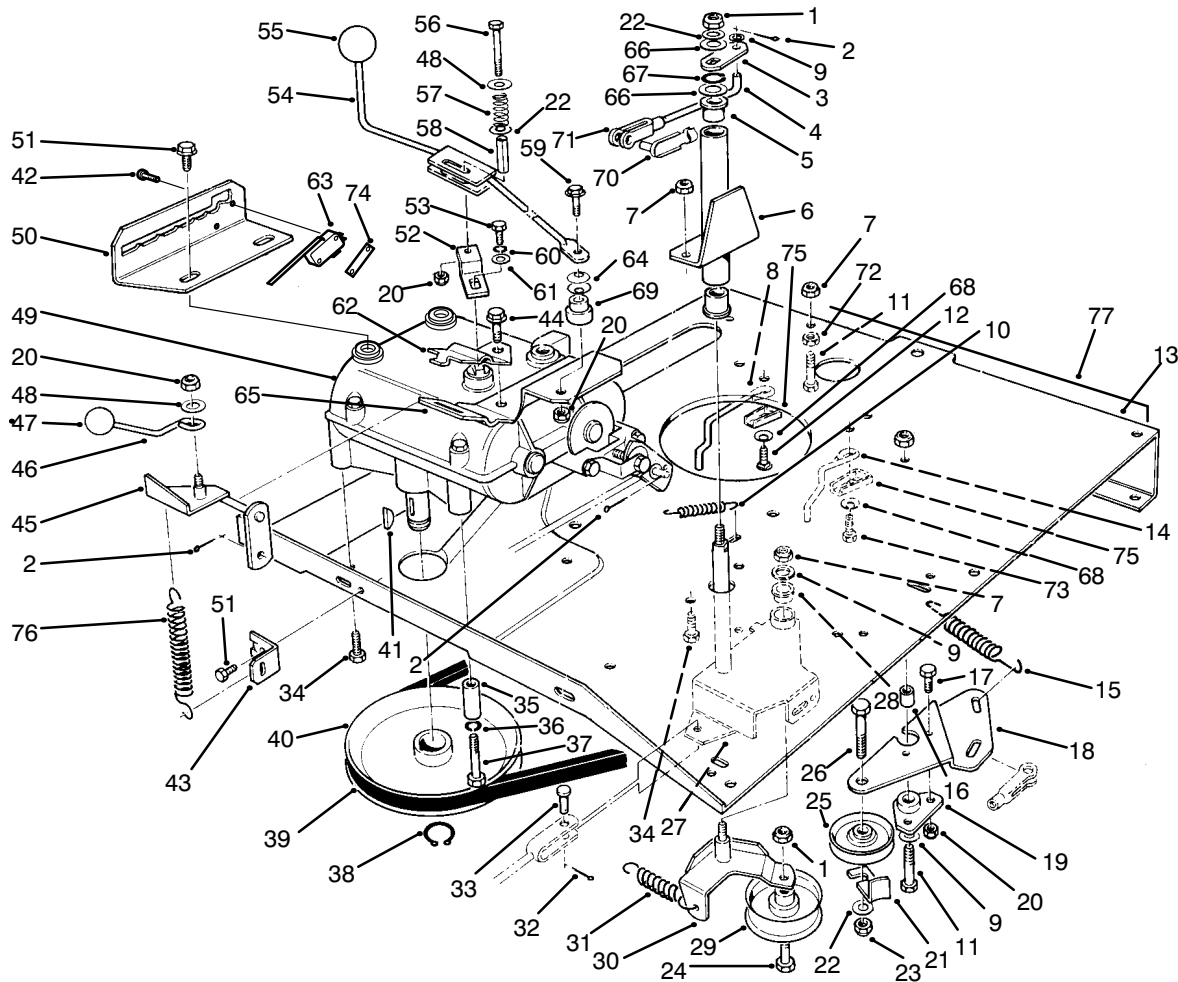

MODEL NO. 70040-390001 & UP

**PARTS
CATALOG**

**WHEEL HORSE®
8-25 RECYCLER® RIDING MOWER**

C-0727

FRONT BODY ASSEMBLY

Ref. No.	Part No.	Description	No. Used
1	76-1620	Decal - Instruction	1
2	3296-29	Nut - Lock	5
3	44-7030	Tread - Foot Rest	2
4	32104-110	Screw - Cap Hex. Hd.	4
5	3290-347	Nut - U-Type	4
6	67-1590	Bracket - Brake Return	1
7	67-1430	Spring - Compression	1
8	26-9530	Washer - Pivot	1
9	67-1340	Rod - Brake, Transmission	1
10	67-1330-03	Lever - Brake, Bellcrank	1
11	67-1450	Spring - Extension	1
12	67-1350	Rod - Front, Brake	1

Ref. No.	Part No.	Description	No. Used
11	67-0880	Assembly - Tie Rod	2
12	67-0810-01	Spindle - L.H.	1
13	3256-26	Washer - Flat	1
14	3296-25	Nut - Lock	1
15	67-0800-01	Spindle - R.H.	1
16	251-210	Bearing	4
17	232-27	Valve Stem w/Cap	2
18	3272-12	Pin - Cotter	2

*Not Illustrated

C-1506

TRANSMISSION & LINKAGE ASSEMBLY

Ref. No.	Part No.	Description	No. Used
1	3296-39	Nut - Lock	2
2	3272-6	Pin - Cotter	1
3	67-0690-03	Flat - Deck Engage	1
4	68-8370	Link - Deck Engage	1
5	256-90	Bushing	3
6	67-0540-03	Tube W.A. - Pivot (Incl. Ref. #5)	1
7	3296-29	Nut - Lock	8
8	67-0930	Guide R.H. - Belt, Engine	1
9	3256-23	Washer - Flat	3
10	26-6700	Spring - Return, Brake	1
11	322-6	Screw - Cap Hex. Hd.	1
12	3230-2	Bolt - Carriage	1
13	76-4090-01	Plate - Engine	1
14	67-0940	Guide L.H. - Belt, Engine	1
15	68-9950	Spring - Traction	1
16	67-0410	Spacer - Pivot	1
17	321-4	Screw - Cap Hex. Hd.	2
18	67-0420-03	Plate - Mount, Idler	1
19	67-0400	Mount - Pivot	1
20	3296-42	Nut - Lock	5
21	12-9020	Retainer - Belt	1
22	3256-24	Washer - Flat	3
23	3296-59	Nut - Lock	1