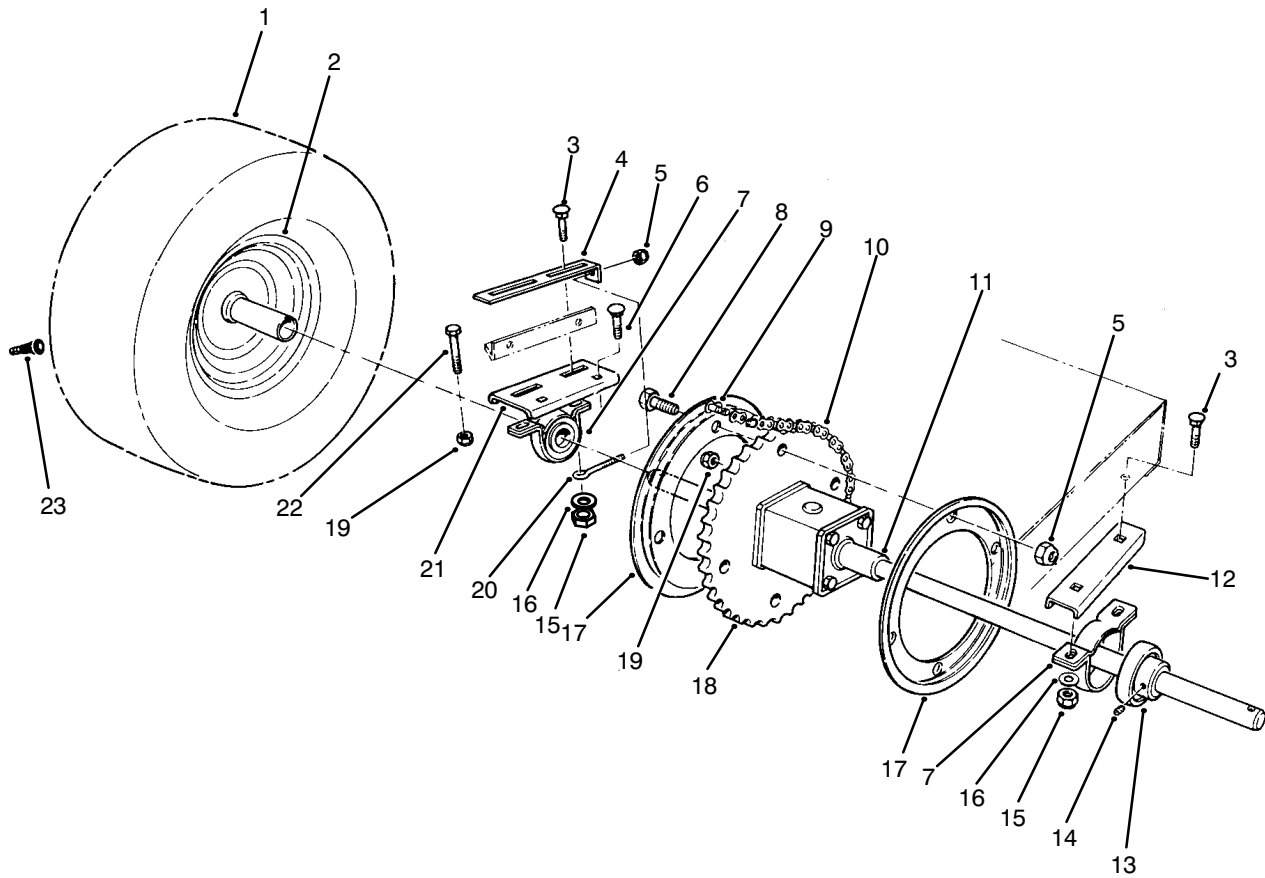

C-0006C

ENGINE ASSEMBLY

Ref. No.	Part No.	Description	No. Used
1	3255-7	Washer - Lock, Int. Tooth	1
3	3256-23	Washer - Flat	4
4	32103-14	Nut - Wing	1
5	56-7720	Post - Hold Down, Battery	1
6	56-2540	Tube - Drain	1
7	56-7710	Hold Down - Battery	1
8	80-2600	Battery 12V	1
9	321-4	Screw - Cap Hex. Hd.	2
10	32103-22	Nut - Wing	2
11	80-4560	Spacer	1
12	322-12	Screw - Cap Hex. Hd.	1
13	62-4300	Pad - Anti-Skid	1
14	83-4840	Pulley - Engine	1
15	3256-25	Washer - Flat	1
16	62-3760	Screw - Cap Hex. Hd.	1

Ref. No.	Part No.	Description	No. Used
17	56-7870	Assembly - Wire Battery to Ground	2
18	32144-14	Screw - Self Tapping	2
19	322-7	Screw - Cap Hex. Hd.	3
20	67-0920	Guide - Belt	1
21	322-10	Screw - Cap Hex. Hd.	1
22	67-0962-01	Guard - Chain	1
23		Engine - 8 H.P. B & S	1
24	3296-29	Nut - Lock	5
28	3255-8	Washer - Lock	4
29	288-2	Cap - Pipe	1
30	289-34	Nipple - Pipe	1
31	2811-17	Elbow - Street	1
32	2812-1	Reducer	1
33	84-8470	Cap - Battery	6

C-1578

ELECTRICAL SCHEMATIC

Ref. No.	Part No.	Description	No. Used
1	88-9870	Harness - Wire	1

Ref. No.	Part No.	Description	No. Used

C-0008A

REAR AXLE ASSEMBLY

Ref. No.	Part No.	Description	No. Used	Ref. No.	Part No.	Description	No. Used
1	231-115	Tire	2	13	47-1490	Bearing	2
2	44-9760	Rim	2	14	3245-32	Screw - Set	4
3	3231-4	Bolt - Carriage	2	15	3296-39	Nut - Lock	6
4	61-9990	Plate - Adjusting	1	16	3256-24	Washer - Flat	4
5	3296-42	Nut - Lock	5	17	76-1580-03	Guide - Chain	2
6	3231-25	Bolt - Carriage	4	18	76-4010	Sprocket	1
7	47-1480	Mount - Bearing	2	19	3296-29	Nut - Lock	6
8	321-4	Screw - Cap Hex. Hd.	4	20	61-9980	Screw - Adjusting	1
9	2710-11	Link - Connecting	1	21	66-6620-03	Support R.H.	1
10	67-0910	Chain (Incl. Ref. #9)	1	22	46-2511	Bolt - Axle	2
11	56-9960	Differential	1	23	232-27	Valve Stem w/Cap	2
12	66-6630-03	Support L.H.	1	*	11-0410	Kit - Tire Chains (Optional)	1