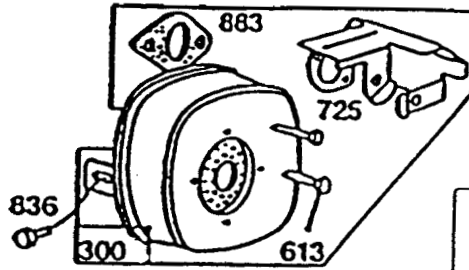

BRIGGS & STRATTON MODEL NO. 191707-0121-01

358 GASKET SET

* REQUIRES SPECIAL TOOLS TO INSTALL. SEE REPAIR INSTRUCTION MANUAL.

Assemblies include all parts shown in frames.

BRIGGS & STRATTON MODEL NO. 191707-0121-01

Ref. No.	Part No.	Description	No. Used	Ref. No.	Part No.	Description	No. Used
1	396269	Assembly – Cylinder	1	34	261055	Valve – Intake	1
2	399267	Bearing – Cylinder Note: Requires special tools for installation.	1	35	65906	Spring – Valve, Intake	1
3	294606	Seal – Oil	1	36	26828	Spring – Valve, Exhaust	1
5	212286	Head – Cylinder	1	40	221596	Retainer – Valve, Intake	1
*7	272163	Gasket – Head, Cylinder	1	41	292260	Rotocoil – Valve, Exhaust	1
8	391406	Assembly – Breather	1	42	93630	Retainer – Valve, Exhaust Rotocoil	2
*9	27803	Gasket – Cover, Valve	1	45	260933	Tappet – Valve	1
10	94621	Screw	1	46	211689	Gear – Cam	1
11	280005	Tube – Breather	1	225	231058	Crank – Gov. (1/4" Dia.)	1
*12	271701	Gasket – Cover, Crankcase 1/64" Thick	1	227	43935	Assy. Lever – Governor for 1/4" Dia. Crank	1
*	27876	Gasket – Cover, Crankcase .005" Thick	1	230	222450	Washer – Lever, Governor (1/4" Inside Diameter)	1
*	27877	Gasket – Cover, Crankcase .009" Thick	1	284	94419	Screw – Clamp, Mounting	1
13	94565	Screw – Head, Cylinder	1	300	398507	Muffler – Exhaust	1
14	93723	Screw – Head, Cylinder (3" Long)	1	304	494084	Housing – Blower	1
15	94239	Plug – Drain, Oil	1	305	94608	Screw – Blower Hsg., Sems	1
16	396876	Crankshaft Note: Order Part 94388 for timing gear pin replacement.	1	306	224543	Shield – Cylinder	1
18	392548	Base – Engine	1	307	93949	Screw – Shield, Cylinder	1
19	295963	Bushing – Base, Engine Note: Requires special tool for installation.	1	308	222636	Cover – Head, Cylinder	1
20	391086	Seal – Oil	1	337	802592	Plug – Spark	1
22	93585	Screw – Base, Mounting	1	346	93705	Screw	1
24	222698	Key – Flywheel	1	358	299577	Gasket Set	1
25	391673	Assy. – Piston, Std.	1	383	89838	Wrench – Spark Plug	1
	391674	Assy. – Piston, .010" O.S.	1	422	223394	Clamp – Tube, Oil Filler	1
	391675	Assy. – Piston, .020" O.S.	1	523	391840	Cap & Dipstick – Oil Filler	1
	391676	Assy. – Piston, .030" O.S.	1	524	68838	Seal – Tube, Filler	1
		PISTON RING SETS Note: For Chrome Piston Ring Set – Standard Size – Order No. 299743.		525	280133	Tube – Filler, Oil	1
26	391669	Ring Set – Piston, Std.	1	527	221428	Clamp	1
	391670	Ring Set – Piston, .010" O.S.	1	552	491986	Bushing – Crank, Gov.	1
	391671	Ring Set – Piston, .020" O.S.	1	562	92613	Bolt – Lever, Governor	1
	391672	Ring Set – Piston, .030" O.S.	1	592	231082	Nut – Hex.	1
27	68546	Lock – Piston Pin	1	613	94042	Screw – Muffler	1
28	295840	Assy. – Piston Pin, Std.	1	614	93306	Pin – Hair, Cotter	1
	295841	Assy. – Piston Pin, .005" O.S.	1	615	93307	Retainer – E-Ring	1
29	390402	Assy. – Rod, Connecting Note: For Connecting Rod with .020" Undersize Crankpin Bore – Order No. 390773.	1	635	66538	Elbow – Plug, Spark	1
31	222114	Lock – Screw, Conn. Rod	1	676	395700	Deflector – Exhaust	1
32	92659	Screw – Connecting Rod	1	683	93572	Screw	1
33	390419	Valve – Exhaust	1	725	223540	Shield – Muffler	1
				741	262479	Gear – Timing	1
				757	212359	Link – Counterweight	1
				758	390172	Assy. – Counterweight	1
				759	298909	Pin – Counterweight	1
				761	93874	Screw – Counterweight	1
				836	93559	Screw	1
				842	270920	Seal – Cap, Filler	1
				847	392066	Filler Group – Oil	1
				869	211661	Seat – Valve, Intake (Std.)	1
				870	211661	Seat – Valve, Exhaust (Std.)	1
				871	231218	Guide – Exhaust or Intake Valve, See repair manual	1
				883	272309	Gasket – Pipe, Exhaust	1
				1020	261190	Eccentric	1
				1021	94160	Pin – Eccentric	1

*Included in Gasket Set – Part No. 299577.