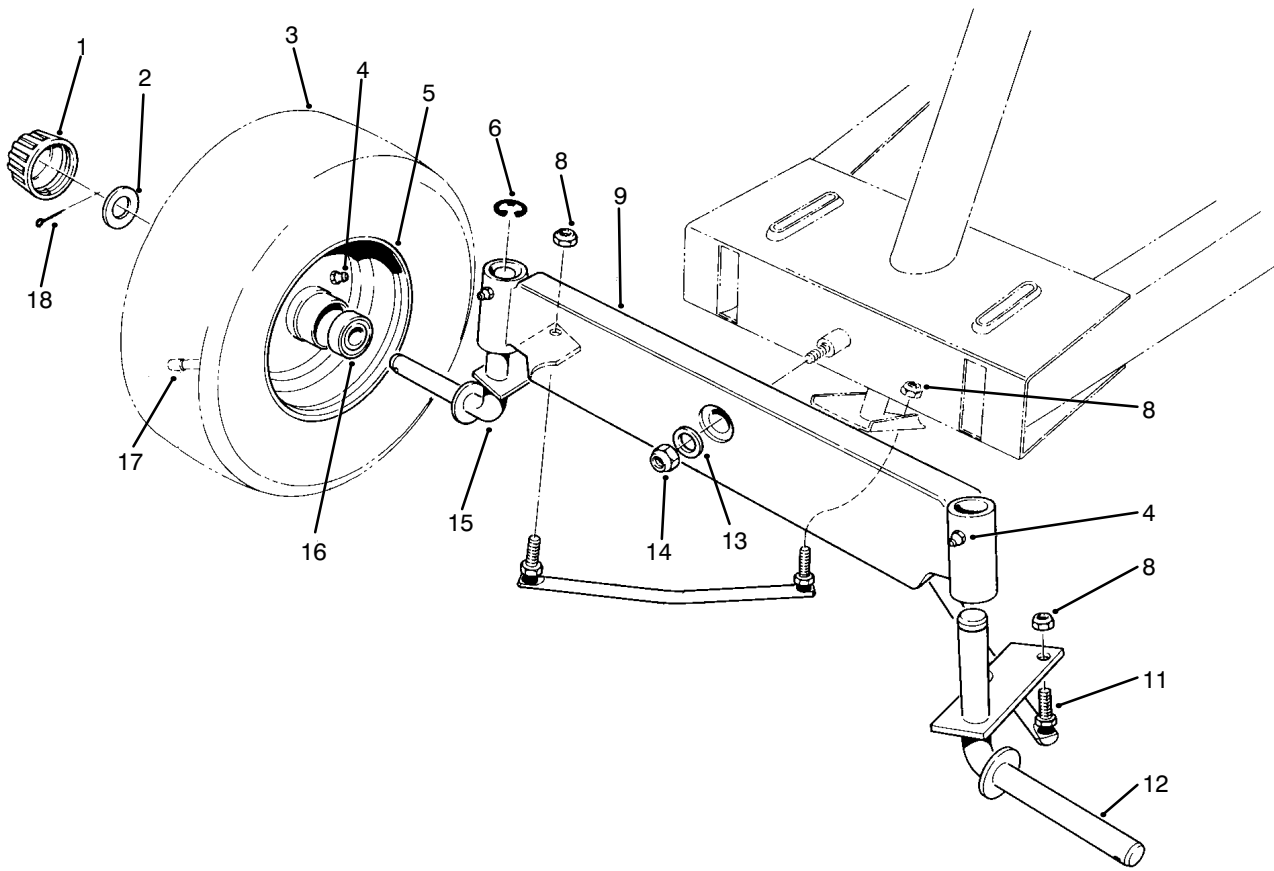

MODEL NO. 70040-390001 & UP

**PARTS
CATALOG**

**WHEEL HORSE®
8-25 RECYCLER® RIDING MOWER**

C-0727

FRONT BODY ASSEMBLY

Ref. No.	Part No.	Description	No. Used
1	76-1620	Decal - Instruction	1
2	3296-29	Nut - Lock	5
3	44-7030	Tread - Foot Rest	2
4	32104-110	Screw - Cap Hex. Hd.	4
5	3290-347	Nut - U-Type	4
6	67-1590	Bracket - Brake Return	1
7	67-1430	Spring - Compression	1
8	26-9530	Washer - Pivot	1
9	67-1340	Rod - Brake, Transmission	1
10	67-1330-03	Lever - Brake, Bellcrank	1
11	67-1450	Spring - Extension	1
12	67-1350	Rod - Front, Brake	1

C-0005

FRAME ASSEMBLY

Ref. No.	Part No.	Description	No. Used
1	322-3	Screw - Cap Hex. Hd.	6
2	44-7140-01	Mount - Bearing, Axle	1
3	67-0520-01	Channel - R.H.	1
4	3296-29	Nut - Lock	16
5	67-0010-01	Lift W.A. - Front, Deck	1
6	67-0430	Rod - Clutch	1
7	282-27	Clevis	1
8		Assembly - Pin, Clevis	1
9	3272-6	Pin - Cotter	2
10	67-0090-03	Bracket - Link, H.O.C.	1
11	67-0050-01	Tube W.A. - Support, Rear	1
12	3296-39	Nut - Lock	5
13	67-1510-03	Brace - Stop, Deck	2
14	3290-355	Pin - Hair, Cotter	2
15	67-1460	Washer - Flat	2
16	323-10	Screw - Cap Hex. Hd.	2
17	68-8380	Spacer - Stop, Deck	2
18	67-0300-01	Lever W.A. - H.O.C.	2
19	46-2511	Bolt - Mounting, Axle	2

*Not Illustrated

C-0002A

SEAT & GAS TANK ASSEMBLY

Ref. No.	Part No.	Description	No. Used	Ref. No.	Part No.	Description	No. Used
1	66-6680	Seat	1	10	56-6360	Filter	1
2	67-1241-01	Base - Seat	1	11	2412-98	Clamp - Hose	5
3	38-1420	Switch - Seat	1	12	3296-29	Nut - Lock	4
4	18-2970	R-Clamp	1	13	3290-378	Tie - Cable	1
5	47-2986	Hose - Gas	1	14	322-3	Screw - Cap Hex. Hd.	4
6	67-0950	Strap - Tank, Gas	2	15	3256-23	Washer - Flat	8
7	80-4580	Tank - Gas	1	16	3230-20	Bolt - Carriage	6
8	55-3576	Assembly - Cap, Gas	1	17	66-6920	Pad - Isolator	2
9	47-2964	Hose - Gas	2				