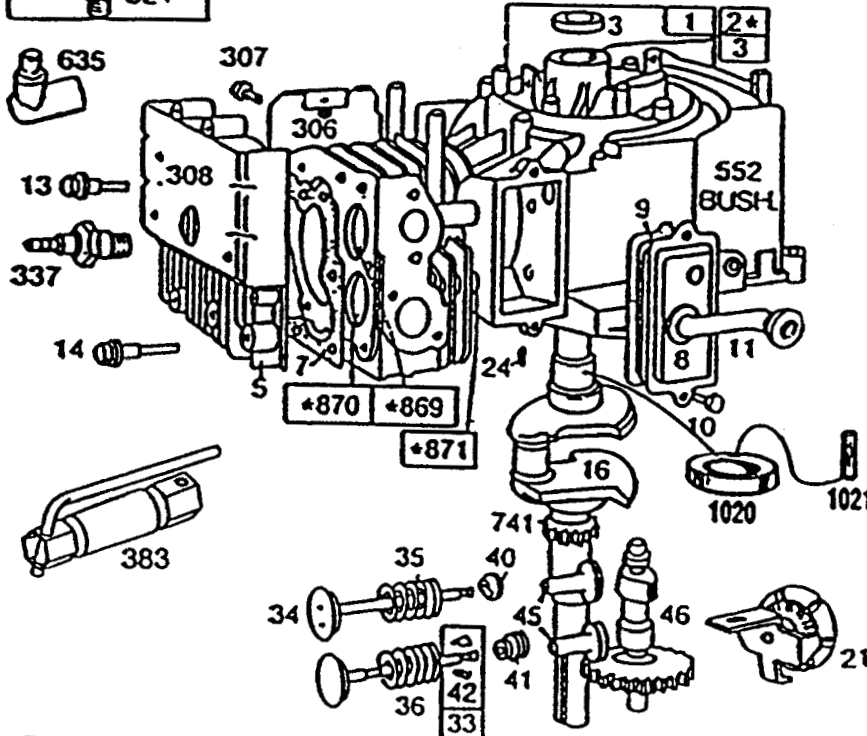

BRIGGS & STRATTON MODEL NO. 191707-0121-01

358 GASKET SET

* REQUIRES SPECIAL TOOLS TO INSTALL. SEE REPAIR INSTRUCTION MANUAL.

Assemblies include all parts shown in frames.

BRIGGS & STRATTON MODEL NO. 191707-0121-01

Ref. No.	Part No.	Description	No. Used	Ref. No.	Part No.	Description	No. Used
1	396269	Assembly – Cylinder	1	34	261055	Valve – Intake	1
2	399267	Bearing – Cylinder Note: Requires special tools for installation.	1	35	65906	Spring – Valve, Intake	1
3	294606	Seal – Oil	1	36	26828	Spring – Valve, Exhaust	1
5	212286	Head – Cylinder	1	40	221596	Retainer – Valve, Intake	1
*7	272163	Gasket – Head, Cylinder	1	41	292260	Rotocoil – Valve, Exhaust	1
8	391406	Assembly – Breather	1	42	93630	Retainer – Valve, Exhaust Rotocoil	2
*9	27803	Gasket – Cover, Valve	1	45	260933	Tappet – Valve	1
10	94621	Screw	1	46	211689	Gear – Cam	1
11	280005	Tube – Breather	1	225	231058	Crank – Gov. (1/4" Dia.)	1
*12	271701	Gasket – Cover, Crankcase 1/64" Thick	1	227	43935	Assy. Lever – Governor for 1/4" Dia. Crank	1
*	27876	Gasket – Cover, Crankcase .005" Thick	1	230	222450	Washer – Lever, Governor (1/4" Inside Diameter)	1
*	27877	Gasket – Cover, Crankcase .009" Thick	1	284	94419	Screw – Clamp, Mounting	1
13	94565	Screw – Head, Cylinder	1	300	398507	Muffler – Exhaust	1
14	93723	Screw – Head, Cylinder (3" Long)	1	304	494084	Housing – Blower	1
15	94239	Plug – Drain, Oil	1	305	94608	Screw – Blower Hsg., Sems	1
16	396876	Crankshaft Note: Order Part 94388 for timing gear pin replacement.	1	306	224543	Shield – Cylinder	1
18	392548	Base – Engine	1	307	93949	Screw – Shield, Cylinder	1
19	295963	Bushing – Base, Engine Note: Requires special tool for installation.	1	308	222636	Cover – Head, Cylinder	1
20	391086	Seal – Oil	1	337	802592	Plug – Spark	1
22	93585	Screw – Base, Mounting	1	346	93705	Screw	1
24	222698	Key – Flywheel	1	358	299577	Gasket Set	1
25	391673	Assy. – Piston, Std.	1	383	89838	Wrench – Spark Plug	1
	391674	Assy. – Piston, .010" O.S.	1	422	223394	Clamp – Tube, Oil Filler	1
	391675	Assy. – Piston, .020" O.S.	1	523	391840	Cap & Dipstick – Oil Filler	1
	391676	Assy. – Piston, .030" O.S.	1	524	68838	Seal – Tube, Filler	1
		PISTON RING SETS Note: For Chrome Piston Ring Set – Standard Size – Order No. 299743.		525	280133	Tube – Filler, Oil	1
26	391669	Ring Set – Piston, Std.	1	527	221428	Clamp	1
	391670	Ring Set – Piston, .010" O.S.	1	552	491986	Bushing – Crank, Gov.	1
	391671	Ring Set – Piston, .020" O.S.	1	562	92613	Bolt – Lever, Governor	1
	391672	Ring Set – Piston, .030" O.S.	1	592	231082	Nut – Hex.	1
27	68546	Lock – Piston Pin	1	613	94042	Screw – Muffler	1
28	295840	Assy. – Piston Pin, Std.	1	614	93306	Pin – Hair, Cotter	1
	295841	Assy. – Piston Pin, .005" O.S.	1	615	93307	Retainer – E-Ring	1
29	390402	Assy. – Rod, Connecting Note: For Connecting Rod with .020" Undersize Crankpin Bore – Order No. 390773.	1	635	66538	Elbow – Plug, Spark	1
31	222114	Lock – Screw, Conn. Rod	1	676	395700	Deflector – Exhaust	1
32	92659	Screw – Connecting Rod	1	683	93572	Screw	1
33	390419	Valve – Exhaust	1	725	223540	Shield – Muffler	1
				741	262479	Gear – Timing	1
				757	212359	Link – Counterweight	1
				758	390172	Assy. – Counterweight	1
				759	298909	Pin – Counterweight	1
				761	93874	Screw – Counterweight	1
				836	93559	Screw	1
				842	270920	Seal – Cap, Filler	1
				847	392066	Filler Group – Oil	1
				869	211661	Seat – Valve, Intake (Std.)	1
				870	211661	Seat – Valve, Exhaust (Std.)	1
				871	231218	Guide – Exhaust or Intake Valve, See repair manual	1
				883	272309	Gasket – Pipe, Exhaust	1
				1020	261190	Eccentric	1
				1021	94160	Pin – Eccentric	1

*Included in Gasket Set – Part No. 299577.