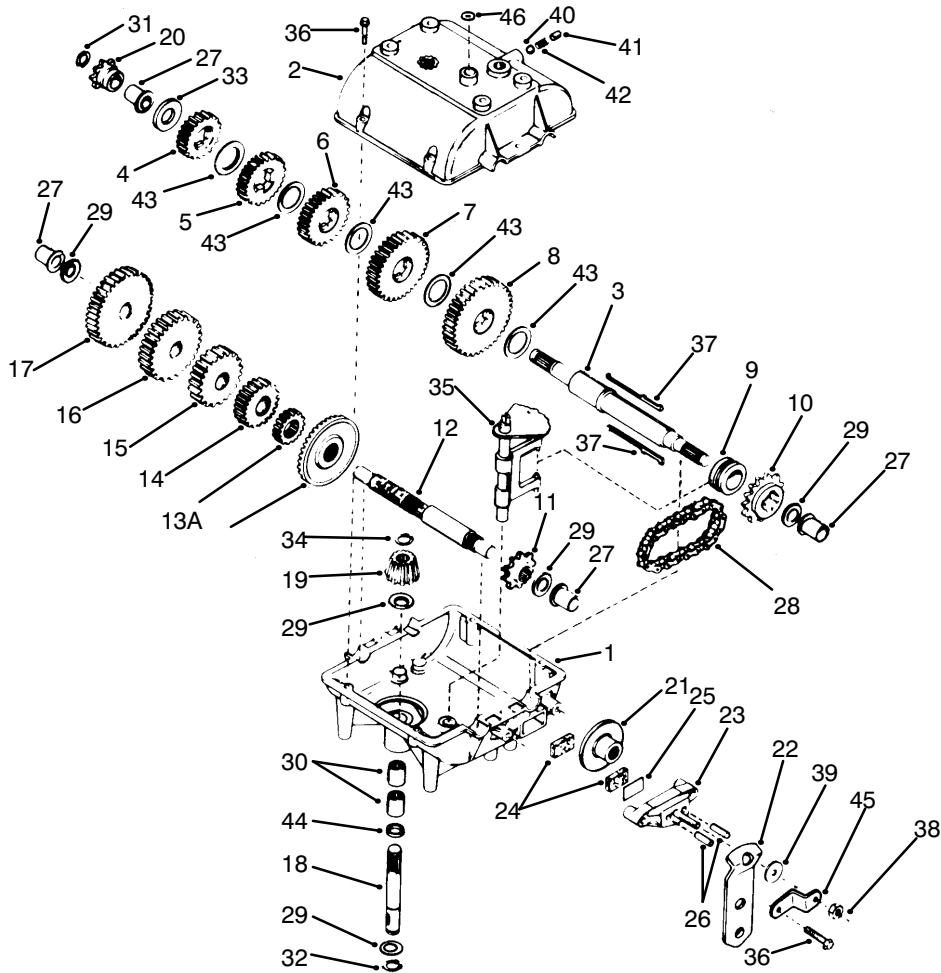

C-0441

TRANSMISSION PEERLESS MODEL 700-025

Ref. No.	Part No.	Description	No. Used	Ref. No.	Part No.	Description	No. Used
1	770061	Case – Transmission	1	24	790006	Pad – Brake	2
2	772083	Cover – Transmission	1	25	790007	Plate – Pad, Brake	1
3	776217	Shaft – Output	1	26	786026	Pin – Dowel	2
4	778121A	Gear – Spur (20 Teeth)	1	27	780105A	Bushing – Flange	4
5	778122A	Gear – Spur (22 Teeth)	1	28	786081	Chain – Roller (No. 41 Chain, 24 Links)	1
6	778123A	Gear – Spur (25 Teeth)	1	29	780072	Washer – Thrust	5
7	778124A	Gear – Spur (30 Teeth)	1	30	780086	Bearing – Needle	2
8	778125	Gear – Spur (35 Teeth)	1	31	792072	Ring – Retaining	1
9	784266	Collar – Shift	1	32	792035	Ring – Retaining	1
10	786083	Sprocket (18 Teeth)	1	33	780109	Washer	1
11	786082	Sprocket (9 Teeth)	1	34	788040	Ring – Retaining	1
12	776134	Shaft – Counter	1	35	784267	Assy. Rod & Fork – Shift	1
13	788137A	Gear – Bevel (42 Teeth)	1	36	792073	Screw – Thread Forming	8
13A	778136	Gear – Spur (15 Teeth)	1	37	792089A	Key	2
14	778126A	Gear – Spur (20 Teeth)	1	38	792075	Nut – Lock	1
15	778127A	Gear – Spur (25 Teeth)	1	39	792076	Washer	1
16	778128A	Gear – Spur (28 Teeth)	1	40	792077	Ball – Steel	1
17	778129A	Gear – Spur (30 Teeth)	1	41	792078	Screw – Set	1
18	776135	Shaft – Input	1	42	792079	Spring	1
19	778113A	Bevel – Pinion, Input	1	43	780108	Washer – Thrust	5
20	786047	Sprocket (8 Teeth)	1	44	792001	O-Ring	1
21	790003	Disk – Brake	1	45	786086	Bracket – Lever, Brake	1
22	790008A	Lever – Brake	1	46	788069	Seal – Square Cut	1
23	790025	Holder – Pad, Brake	1