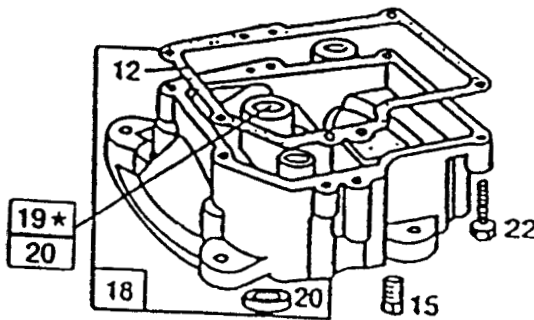

BRIGGS & STRATTON MODEL NO. 191707-0121-01

358 GASKET SET

* REQUIRES SPECIAL TOOLS TO INSTALL. SEE REPAIR INSTRUCTION MANUAL.

Assemblies include all parts shown in frames.

BRIGGS & STRATTON MODEL NO. 191707-0121-01

Ref. No.	Part No.	Description	No. Used	Ref. No.	Part No.	Description	No. Used
1	396269	Assembly – Cylinder	1	34	261055	Valve – Intake	1
2	399267	Bearing – Cylinder Note: Requires special tools for installation.	1	35	65906	Spring – Valve, Intake	1
3	294606	Seal – Oil	1	36	26828	Spring – Valve, Exhaust	1
5	212286	Head – Cylinder	1	40	221596	Retainer – Valve, Intake	1
*7	272163	Gasket – Head, Cylinder	1	41	292260	Rotocoil – Valve, Exhaust	1
8	391406	Assembly – Breather	1	42	93630	Retainer – Valve, Exhaust Rotocoil	2
*9	27803	Gasket – Cover, Valve	1	45	260933	Tappet – Valve	1
10	94621	Screw	1	46	211689	Gear – Cam	1
11	280005	Tube – Breather	1	225	231058	Crank – Gov. (1/4" Dia.)	1
*12	271701	Gasket – Cover, Crankcase 1/64" Thick	1	227	43935	Assy. Lever – Governor for 1/4" Dia. Crank	1
*	27876	Gasket – Cover, Crankcase .005" Thick	1	230	222450	Washer – Lever, Governor (1/4" Inside Diameter)	1
*	27877	Gasket – Cover, Crankcase .009" Thick	1	284	94419	Screw – Clamp, Mounting	1
13	94565	Screw – Head, Cylinder	1	300	398507	Muffler – Exhaust	1
14	93723	Screw – Head, Cylinder (3" Long)	1	304	494084	Housing – Blower	1
15	94239	Plug – Drain, Oil	1	305	94608	Screw – Blower Hsg., Sems	1
16	396876	Crankshaft Note: Order Part 94388 for timing gear pin replacement.	1	306	224543	Shield – Cylinder	1
18	392548	Base – Engine	1	307	93949	Screw – Shield, Cylinder	1
19	295963	Bushing – Base, Engine Note: Requires special tool for installation.	1	308	222636	Cover – Head, Cylinder	1
20	391086	Seal – Oil	1	337	802592	Plug – Spark	1
22	93585	Screw – Base, Mounting	1	346	93705	Screw	1
24	222698	Key – Flywheel	1	358	299577	Gasket Set	1
25	391673	Assy. – Piston, Std.	1	383	89838	Wrench – Spark Plug	1
	391674	Assy. – Piston, .010" O.S.	1	422	223394	Clamp – Tube, Oil Filler	1
	391675	Assy. – Piston, .020" O.S.	1	523	391840	Cap & Dipstick – Oil Filler	1
	391676	Assy. – Piston, .030" O.S.	1	524	68838	Seal – Tube, Filler	1
		PISTON RING SETS Note: For Chrome Piston Ring Set – Standard Size – Order No. 299743.		525	280133	Tube – Filler, Oil	1
26	391669	Ring Set – Piston, Std.	1	527	221428	Clamp	1
	391670	Ring Set – Piston, .010" O.S.	1	552	491986	Bushing – Crank, Gov.	1
	391671	Ring Set – Piston, .020" O.S.	1	562	92613	Bolt – Lever, Governor	1
	391672	Ring Set – Piston, .030" O.S.	1	592	231082	Nut – Hex.	1
27	68546	Lock – Piston Pin	1	613	94042	Screw – Muffler	1
28	295840	Assy. – Piston Pin, Std.	1	614	93306	Pin – Hair, Cotter	1
	295841	Assy. – Piston Pin, .005" O.S.	1	615	93307	Retainer – E-Ring	1
29	390402	Assy. – Rod, Connecting Note: For Connecting Rod with .020" Undersize Crankpin Bore – Order No. 390773.	1	635	66538	Elbow – Plug, Spark	1
31	222114	Lock – Screw, Conn. Rod	1	676	395700	Deflector – Exhaust	1
32	92659	Screw – Connecting Rod	1	683	93572	Screw	1
33	390419	Valve – Exhaust	1	725	223540	Shield – Muffler	1
				741	262479	Gear – Timing	1
				757	212359	Link – Counterweight	1
				758	390172	Assy. – Counterweight	1
				759	298909	Pin – Counterweight	1
				761	93874	Screw – Counterweight	1
				836	93559	Screw	1
				842	270920	Seal – Cap, Filler	1
				847	392066	Filler Group – Oil	1
				869	211661	Seat – Valve, Intake (Std.)	1
				870	211661	Seat – Valve, Exhaust (Std.)	1
				871	231218	Guide – Exhaust or Intake Valve, See repair manual	1
				883	272309	Gasket – Pipe, Exhaust	1
				1020	261190	Eccentric	1
				1021	94160	Pin – Eccentric	1

*Included in Gasket Set – Part No. 299577.