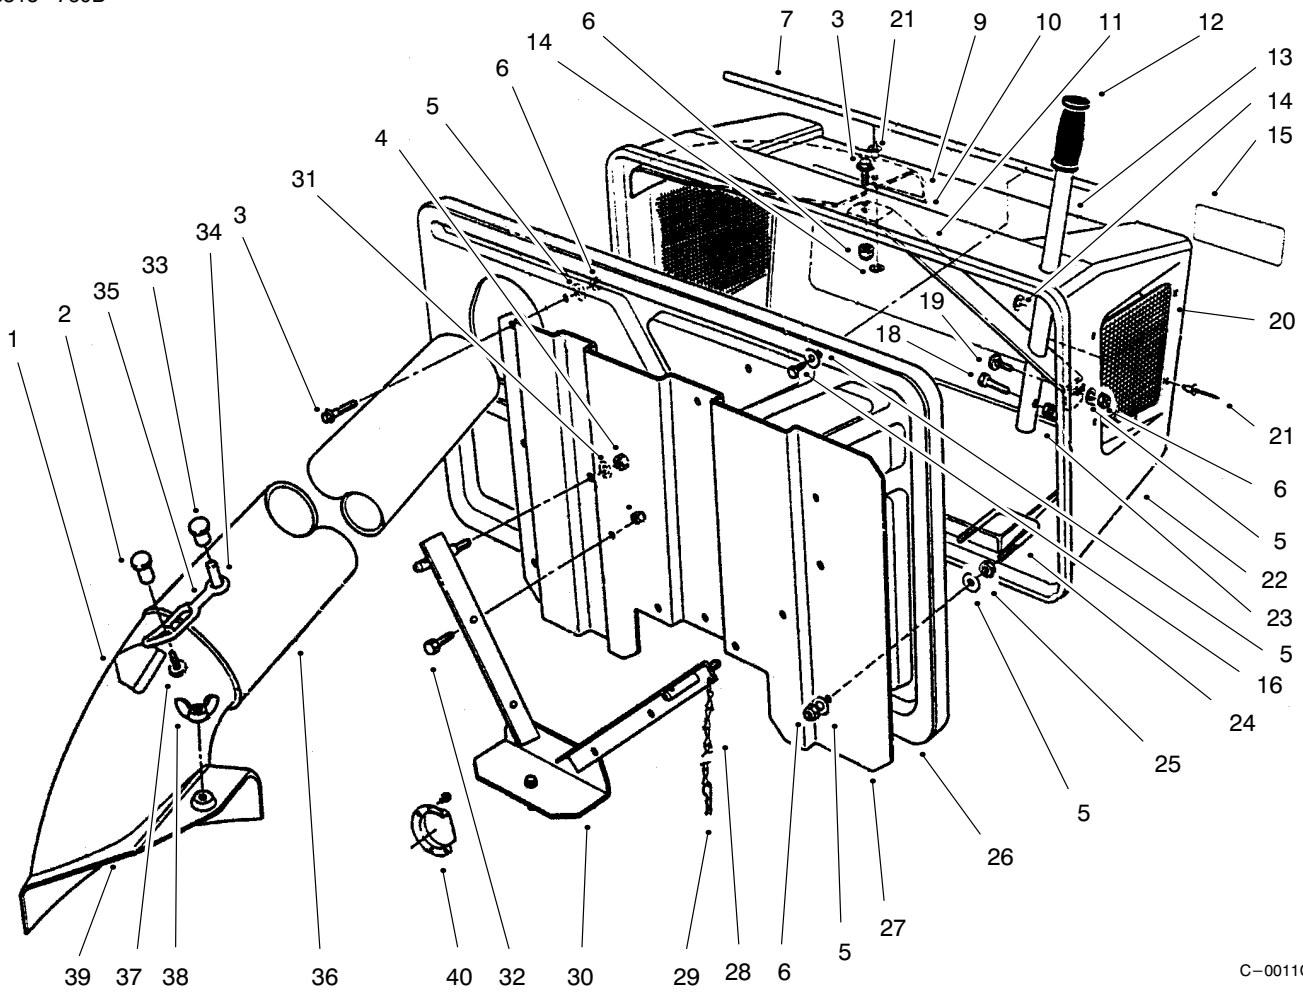

# 8-25 EASY EMPTY®

Bagger

MODEL NO. 79090-390001 Thru  
5900001 & UP

**PARTS  
CATALOG**

C-0011C

## HOPPER ASSEMBLY

Ref. No.	Part No.	Description	No. Used
1	54-9220	Decal - Chute	1
2	233-68	Knob	1
3	3234-5	Screw - Hex. Hd. Flange	8
4	3296-39	Nut - Lock	2
5	3256-2	Washer - Flat	13
6	3296-29	Nut - Lock	15
7	25-1360	Rod - Pivot	1
9	25-1470	Deflector	1
10	92-2511	Decal - Warning	1
11	25-1390	Guide - Handle	1
12	233-40	Grip - Handle	1
13	25-1380	Tube - Handle	1
14	3269-6	Washer - Backup, Rivet	14
15	92-1754	Decal - Easy Empty Bagger	1
16	321-30	Screw - Cap Hex. Hd.	2
18	321-8	Screw - Cap Hex. Hd.	1

Ref. No.	Part No.	Description	No. Used
19	3230-1	Bolt - Carriage	1
20	26-0010	Screen	2
21	3290-382	Rivet - Pop	14
22	25-1290	Hopper	1
23	32153-4	Nut - Lock	1
24	25-1370	Latch	1
25	3217-6	Nut - Hex.	2
26	67-9980	Cap	1
27	67-1540	Plate - Mounting	1
28	2830-10	Chain	2
29	3290-355	Pin - Hair, Cotter	2
30	67-9900	V-Bracket	1
31	3256-24	Washer - Flat	2
32	322-2	Screw - Cap Hex. Hd.	4
33	3290-479	Fastner - Panel	1
34	22-9741	Spacer	1

### HOPPER ASSEMBLY (Continued)

Ref. No.	Part No.	Description	No. Used
35	82-5690	Retainer - Duct	1
36	67-9890	Duct	1
37	32144-112	Screw	1
38	32103-14	Nut - Wing	1

Ref. No.	Part No.	Description	No. Used
39	67-1551	Chute (Incl. Ref. #1, 2 & 37)	1
40	2210-319	Deflector - Muffler	1