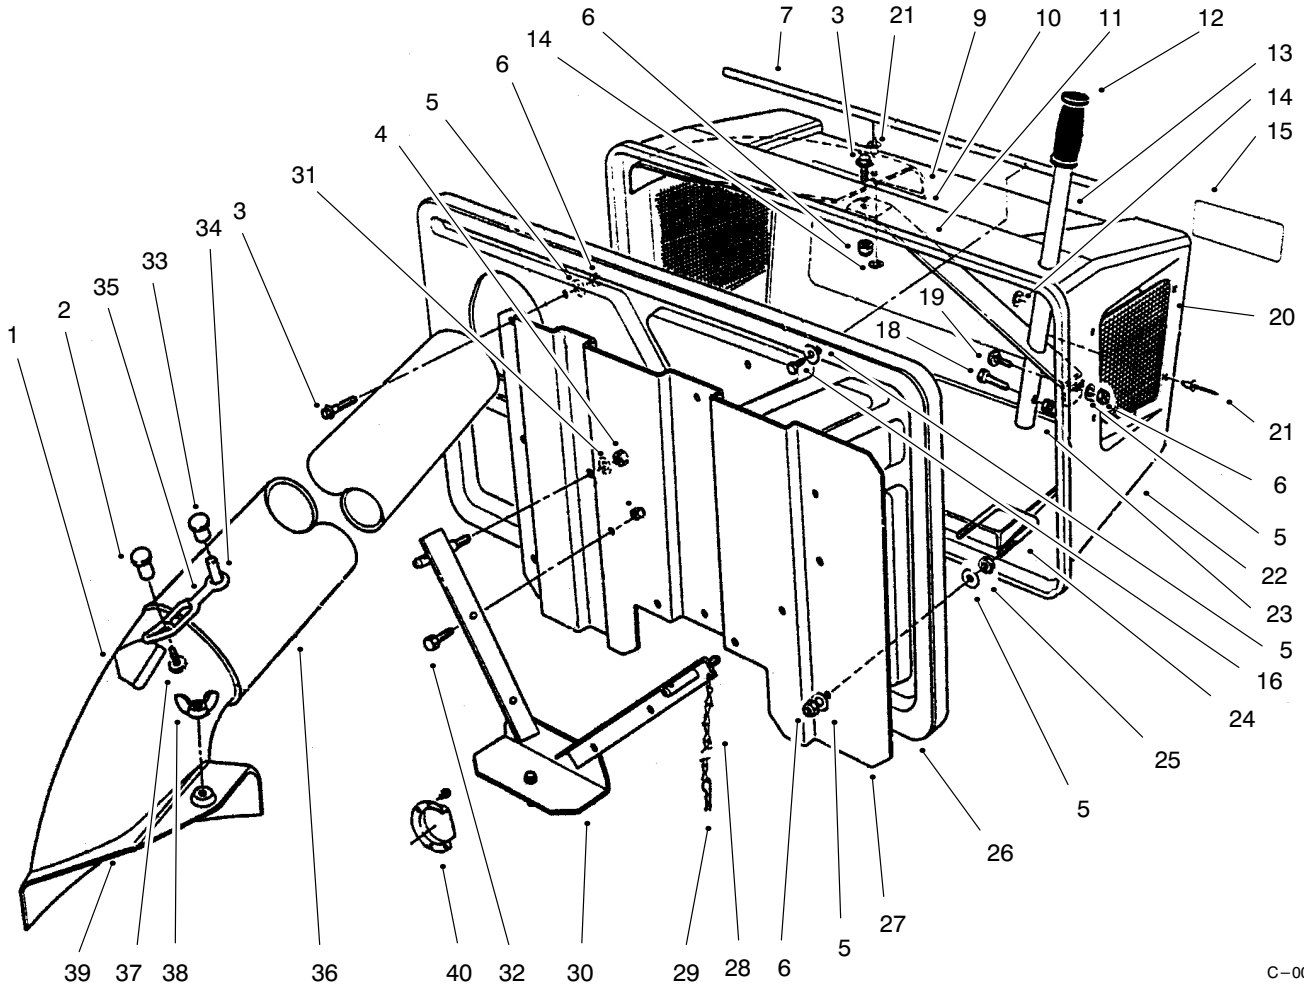

# 8-25 EASY EMPTY®

Bagger

MODEL NO. 79090-390001 Thru  
5900001 & UP

**PARTS  
CATALOG**

C-0011C

## HOPPER ASSEMBLY

Ref. No.	Part No.	Description	No. Used
1	54-9220	Decal - Chute	1
2	233-68	Knob	1
3	3234-5	Screw - Hex. Hd. Flange	8
4	3296-39	Nut - Lock	2
5	3256-2	Washer - Flat	13
6	3296-29	Nut - Lock	15
7	25-1360	Rod - Pivot	1
9	25-1470	Deflector	1
10	92-2511	Decal - Warning	1
11	25-1390	Guide - Handle	1
12	233-40	Grip - Handle	1
13	25-1380	Tube - Handle	1
14	3269-6	Washer - Backup, Rivet	14
15	92-1754	Decal - Easy Empty Bagger	1
16	321-30	Screw - Cap Hex. Hd.	2
18	321-8	Screw - Cap Hex. Hd.	1

Ref. No.	Part No.	Description	No. Used
19	3230-1	Bolt - Carriage	1
20	26-0010	Screen	2
21	3290-382	Rivet - Pop	14
22	25-1290	Hopper	1
23	32153-4	Nut - Lock	1
24	25-1370	Latch	1
25	3217-6	Nut - Hex.	2
26	67-9980	Cap	1
27	67-1540	Plate - Mounting	1
28	2830-10	Chain	2
29	3290-355	Pin - Hair, Cotter	2
30	67-9900	V-Bracket	1
31	3256-24	Washer - Flat	2
32	322-2	Screw - Cap Hex. Hd.	4
33	3290-479	Fastner - Panel	1
34	22-9741	Spacer	1

### HOPPER ASSEMBLY (Continued)

Ref. No.	Part No.	Description	No. Used
35	82-5690	Retainer - Duct	1
36	67-9890	Duct	1
37	32144-112	Screw	1
38	32103-14	Nut - Wing	1

Ref. No.	Part No.	Description	No. Used
39	67-1551	Chute (Incl. Ref. #1, 2 & 37)	1
40	2210-319	Deflector - Muffler	1