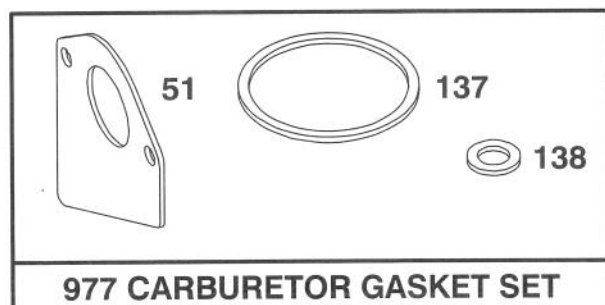

Assemblies include all parts shown in frames.

ENGINE BRIGGS & STRATTON MODEL 283707-0156-01

Ref. No.	Part No.	Description	No. Used
*3	391086	Seal-Oil	1
*7	271866	Gasket-Cylinder Head	1
*9	27803	Gasket-Valve Cover	1
*12	271916	Gasket-Crankcase Cover (1/64" Thick)	1
*	271997	Gasket-Crankcase Cover (.005" Thick)	1
*	271996	Gasket-Crankcase Cover (.009" Thick)	1
*20	291675	Seal-Oil	1
◆●51	272465	Gasket-Carburetor (Carb. to Elbow)	1
*52	272554	Gasket-Carburetor (Elbow to Cylinder)	1
●95	94098	Screw-Throttle	1
●104	231789	Pin-Float Hinge	1
●105	231855	Valve Assy.-Inlet Needle	1
●106	231854	Inlet Valve Seat	1

Ref. No.	Part No.	Description	No. Used
121	495799	Carburetor Overhaul Kit	1
●127		Plug-Welch (Sold in Kit Only).	1
◆●137	281165	Gasket-Float Bowl	1
◆●138	281164	Washer-Float Bowl Screw	1
●142	494537	Nozzle-Carburetor	1
●147	231794	Pilot-Jet	1
358	494241	Gasket Set	1
*524	68838	Seal-Filler Tube	1
*537	281106	O-Ring-Air Cleaner	1
●634	281168	Seal-Choke Shaft	1
*634A	491323	Seal-Governor	1
●634B	281167	Washer-Throttle Shaft	1
*842	270920	Seal-Oil Filler Cap	1
977	494358	Carburetor Gasket Set	1
●987	281166	Seal-Throttle Shaft	1

* Included in Gasket Set-Part No. 494241.

● Included in Carburetor Overhaul Kit-Part No. 495799.

◆ Included in Carburetor Gasket Set-Part No. 494385.