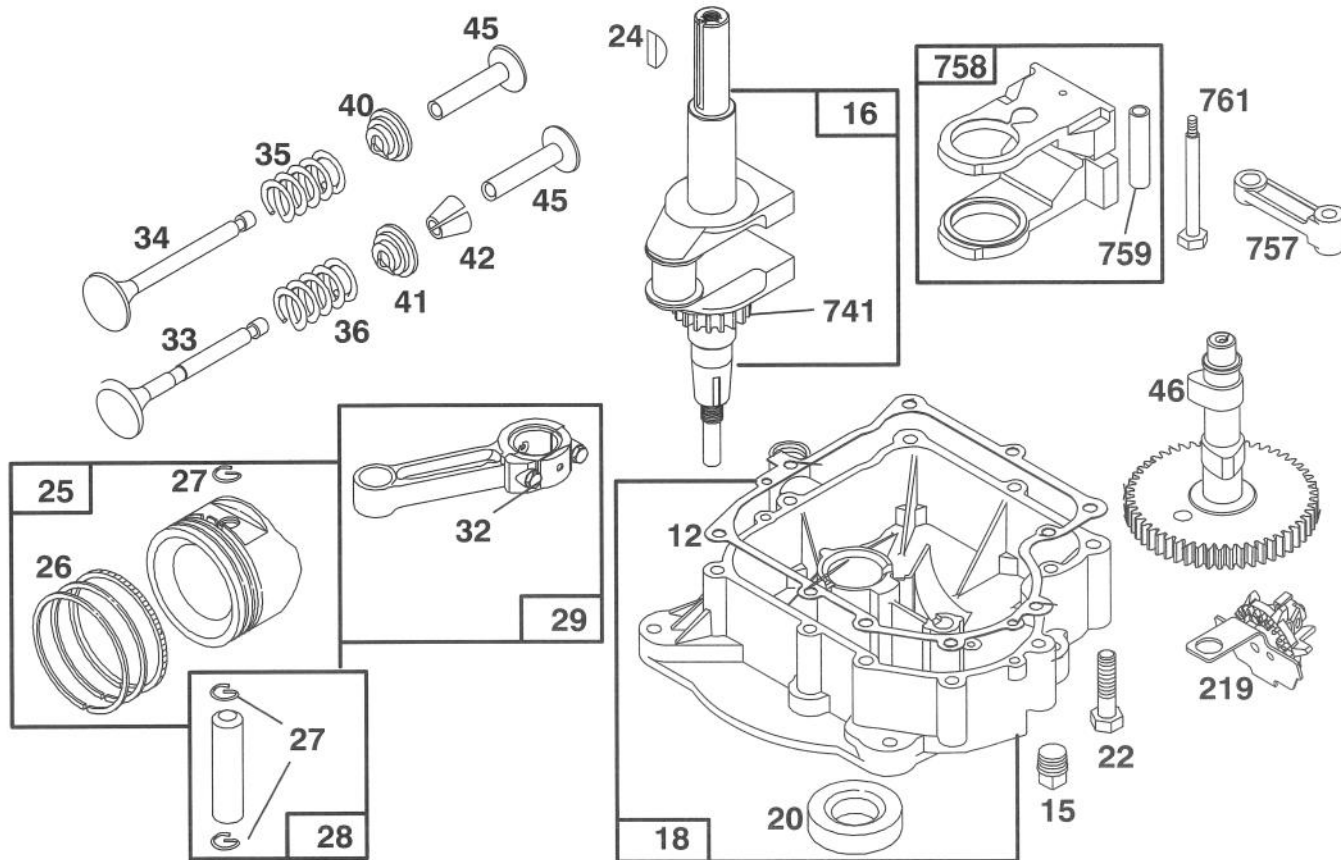

Assemblies include all parts shown in frames.

ENGINE BRIGGS & STRATTON MODEL 283707-0156-01

Ref. No.	Part No.	Description	No. Used	Ref. No.	Part No.	Description	No. Used
★12	271916	Gasket-Crkse. (1/64")	1	29	490348	Rod Assembly- Connecting	1
★	271997	Gasket-Crkse. (.005")	1		490469	Connecting Rod	
★	271996	Gasket-Crkse. (.009")	1			(.020" U.S. Crankpin Bore)	1
15	94239	Plug-Oil Drain	1	32	94671	Screw-Connecting Rod	1
16	495162	Crankshaft	1	33	262246	Valve-Exhaust	1
	94196	Key-Timing Gear	1	34	262247	Valve-Intake	1
18	494238	Base-Engine	1	35	65906	Spring-Intake Valve	1
★20	291675	Seal-Oil	1	36	26828	Spring-Exhaust Valve	1
22	94624	Screw-Base Mtg. Sem	1	40	221596	Retainer-Intake Valve	1
24	222698	Key-Flywheel	1	41	292260	Rotocoil-Exhaust Valve	1
25	394661	Piston Assy. (Std.)	1	42	93630	Retainer-Ex. Valve Rotocoil	1
	394662	Piston Assy. (.010" O.S.)	1	45	262248	Tappet-Valve	1
	394663	Piston Assy. (.020" O.S.)	1	46	212897	Gear-Cam	1
	394664	Piston Assy. (.030" O.S.)	1	219	490815	Oil Slinger, Gov. Gear Assy.	1
26	391780	Ring Set-Piston (Std.)	1	741	262932	Gear-Timing	1
	391781	Ring Set-Piston (.010" O.S.)	1	757	212359	Link-Counterweight	1
	391782	Ring Set-Piston (.020" O.S.)	1	758	399891	Counterweight Assy.	1
	391783	Ring Set-Piston (.030" O.S.)	1	759	298909	Pin-Counterweight	1
27	260924	Lock-Piston Pin	1	761	93875	Screw-Counterweight	1
28	299691	Pin Assy.-Piston (Standard)	1				
	391286	Pin Assy.-Piston (.005" O.S.)	1				

★ Included in Gasket Set-Part No. 494241.