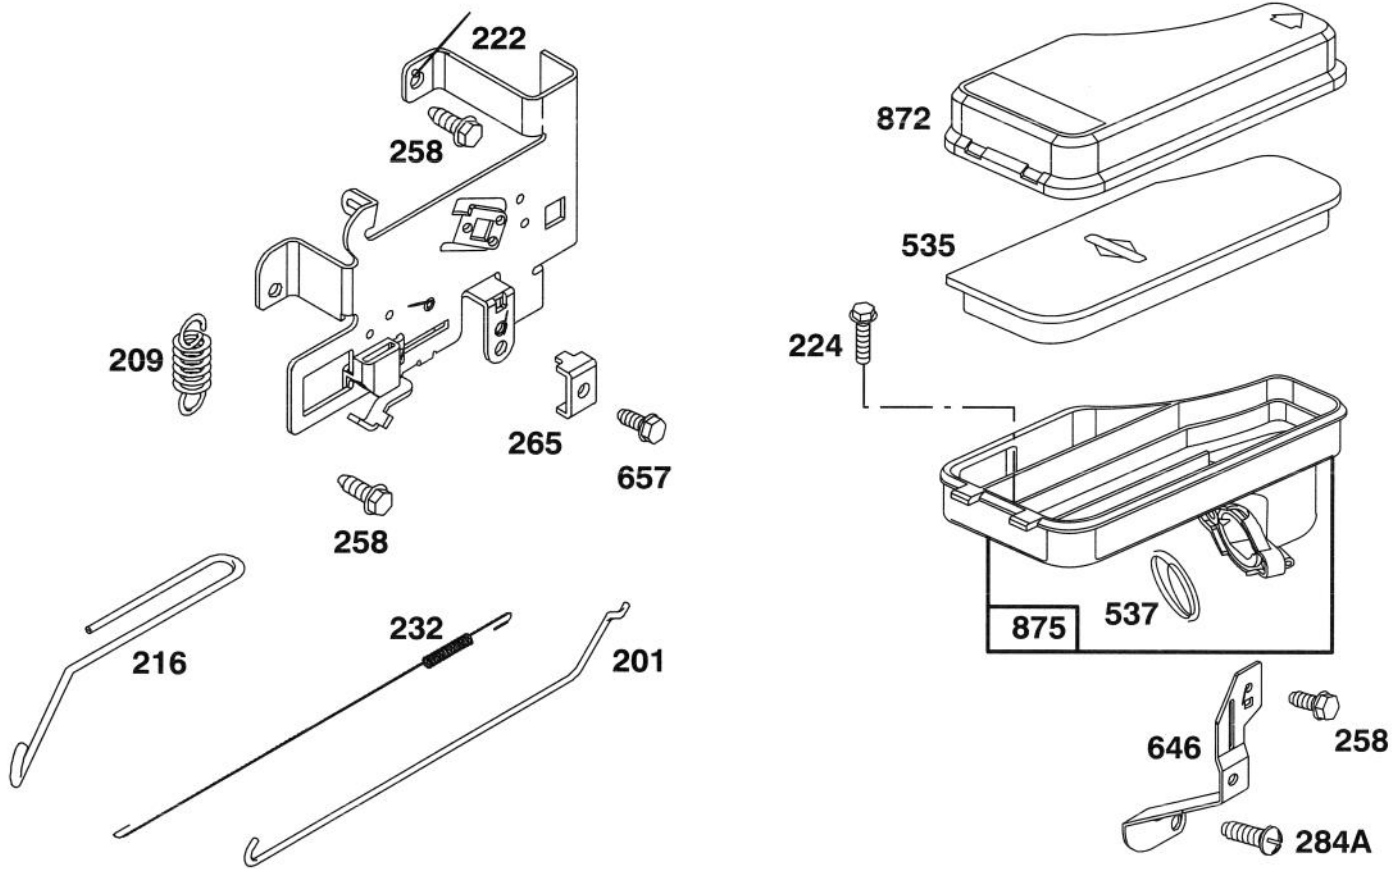

Assemblies include all parts shown in frame.

ENGINE BRIGGS & STRATTON MODEL 254707-0128-01

Ref. No.	Part No.	Description	No. Used
201	262767	Link-Governor	1
209	260871	Spring-Governor	1
216	262766	Link-Choke	1
222	494887	Plate-Governor Control	1
224	94513	Screw-Hex. Hd.	1
232	262785	Spring-Governor Link	1
258	94620	Screw-Hex. Head	1
265	221535	Clamp-Casing	1

Ref. No.	Part No.	Description	No. Used
284A	94326	Screw-Pan Head	1
535	272405	Element-Air Cleaner	1
★537	281106	O-Ring	1
646	224546	Brace-Air Cleaner	1
657	93496	Screw-Sem	1
872	281108	Cover-Air Cleaner	1
875	494745	Body-Air Cleaner	1

★ Included in Gasket Set-Part No. 393411.