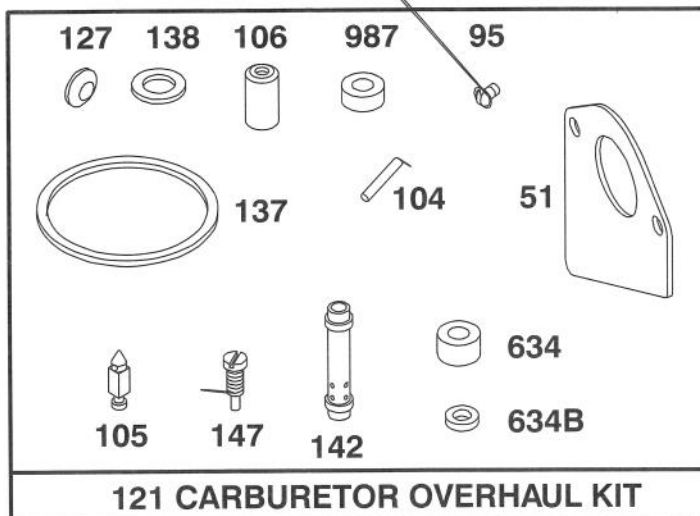

Assemblies include all parts shown in frames.

ENGINE BRIGGS & STRATTON MODEL 283707-0156-01

Ref. No.	Part No.	Description	No. Used
*3	391086	Seal-Oil	1
*7	271866	Gasket-Cylinder Head	1
*9	27803	Gasket-Valve Cover	1
*12	271916	Gasket-Crankcase Cover (1/64" Thick)	1
*	271997	Gasket-Crankcase Cover (.005" Thick)	1
*	271996	Gasket-Crankcase Cover (.009" Thick)	1
*20	291675	Seal-Oil	1
◆●51	272465	Gasket-Carburetor (Carb. to Elbow)	1
*52	272554	Gasket-Carburetor (Elbow to Cylinder)	1
●95	94098	Screw-Throttle	1
●104	231789	Pin-Float Hinge	1
●105	231855	Valve Assy.-Inlet Needle	1
●106	231854	Inlet Valve Seat	1

Ref. No.	Part No.	Description	No. Used
121	495799	Carburetor Overhaul Kit	1
●127		Plug-Welch (Sold in Kit Only).	1
◆●137	281165	Gasket-Float Bowl	1
◆●138	281164	Washer-Float Bowl Screw	1
●142	494537	Nozzle-Carburetor	1
●147	231794	Pilot-Jet	1
358	494241	Gasket Set	1
*524	68838	Seal-Filler Tube	1
*537	281106	O-Ring-Air Cleaner	1
●634	281168	Seal-Choke Shaft	1
*634A	491323	Seal-Governor	1
●634B	281167	Washer-Throttle Shaft	1
*842	270920	Seal-Oil Filler Cap	1
977	494358	Carburetor Gasket Set	1
●987	281166	Seal-Throttle Shaft	1

* Included in Gasket Set-Part No. 494241.

● Included in Carburetor Overhaul Kit-Part No. 495799.

◆ Included in Carburetor Gasket Set-Part No. 494385.