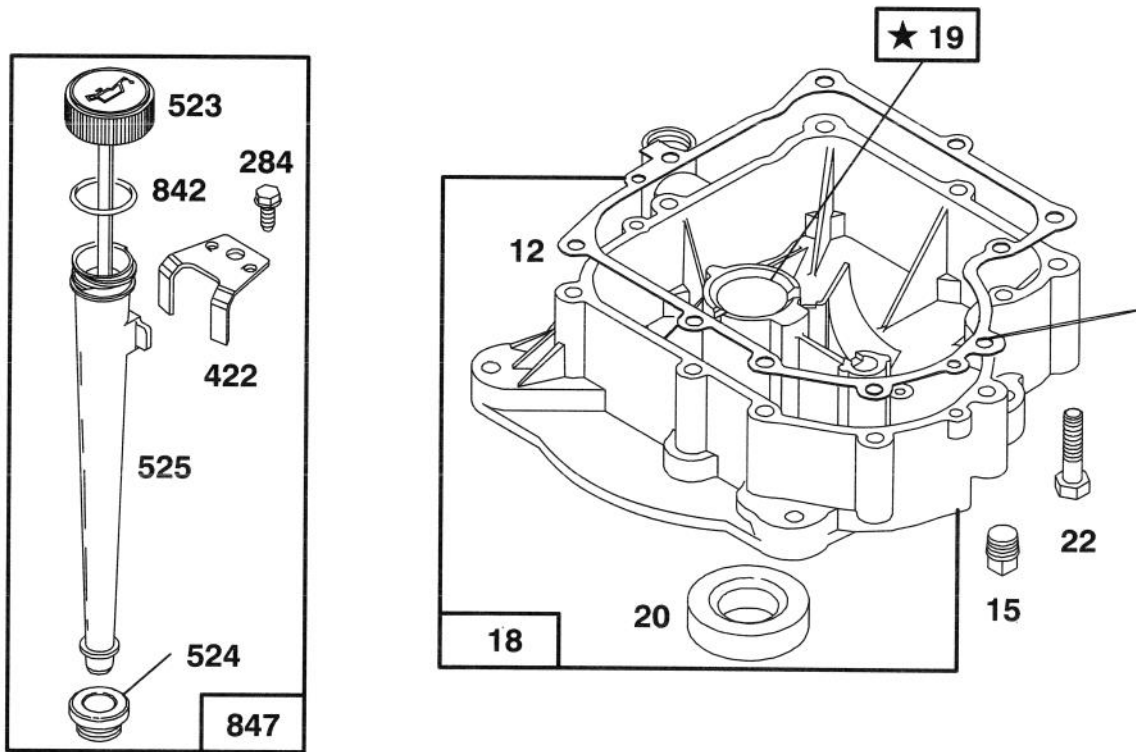

★ Included in Gasket Set-Part No. 393411.

Assemblies include all parts shown in frame.

ENGINE BRIGGS & STRATTON MODEL 254707-0128-01

Ref. No.	Part No.	Description	No. Used	Ref. No.	Part No.	Description	No. Used
16	491647	Crankshaft Note: Order 94196 For Timing Gear Key.	1	31	222299	Lock-Screw	1
24	222698	Key-Flywheel	1	32	92909	Screw-Conn. Rod	1
25	391285	Piston Assy. (Std.)	1	33	261185	Valve-Exhaust	1
	391287	Piston Assy. (.010" O.S.)	1	34	261462	Valve-Intake	1
	391288	Piston Assy. (.020" O.S.)	1	35	65906	Spring-Intake Valve	1
	391289	Piston Assy. (.030" O.S.) Note: For Chrome Ring Set (Std.) Order 392331.	1	36	26828	Spring-Exhaust Valve	1
26	391780	Ring Set-Piston (Std.)	1	40	221596	Retainer-Intake Valve	1
	391781	Ring Set-Piston (.010" O.S.)	1	41	292260	Rotocoil-Exhaust Valve	1
	391782	Ring Set-Piston (.020" O.S.)	1	42	93630	Retainer-Exhaust Valve Rotocoil	1
	391783	Ring Set-Piston (.030" O.S.)	1	45	262248	Tappet-Valve	1
27	260924	Lock-Piston Pin	1	46	212897	Gear-Cam	1
28	299691	Pin Assy.-Piston (Standard)	1	219	490815	Slinger-Oil Assy.	1
	391286	Pin Assy.-Piston (.005" O.S.)	1	741	262135	Gear-Timing	1
29	490348	Rod Assy.-Conn. Note: For Conn. Rod With .020" Undersize Crankpin Bore-Order No. 490469.	1	757	212359	Link-Counterweight	1
				758	391373	Counterweight Assy.	1
				759	298909	Pin-Counterweight	1
				761	93875	Screw-Counterweight	1
				1020	261242	Eccentric	1
				1021	94160	Pin-Eccentric	1