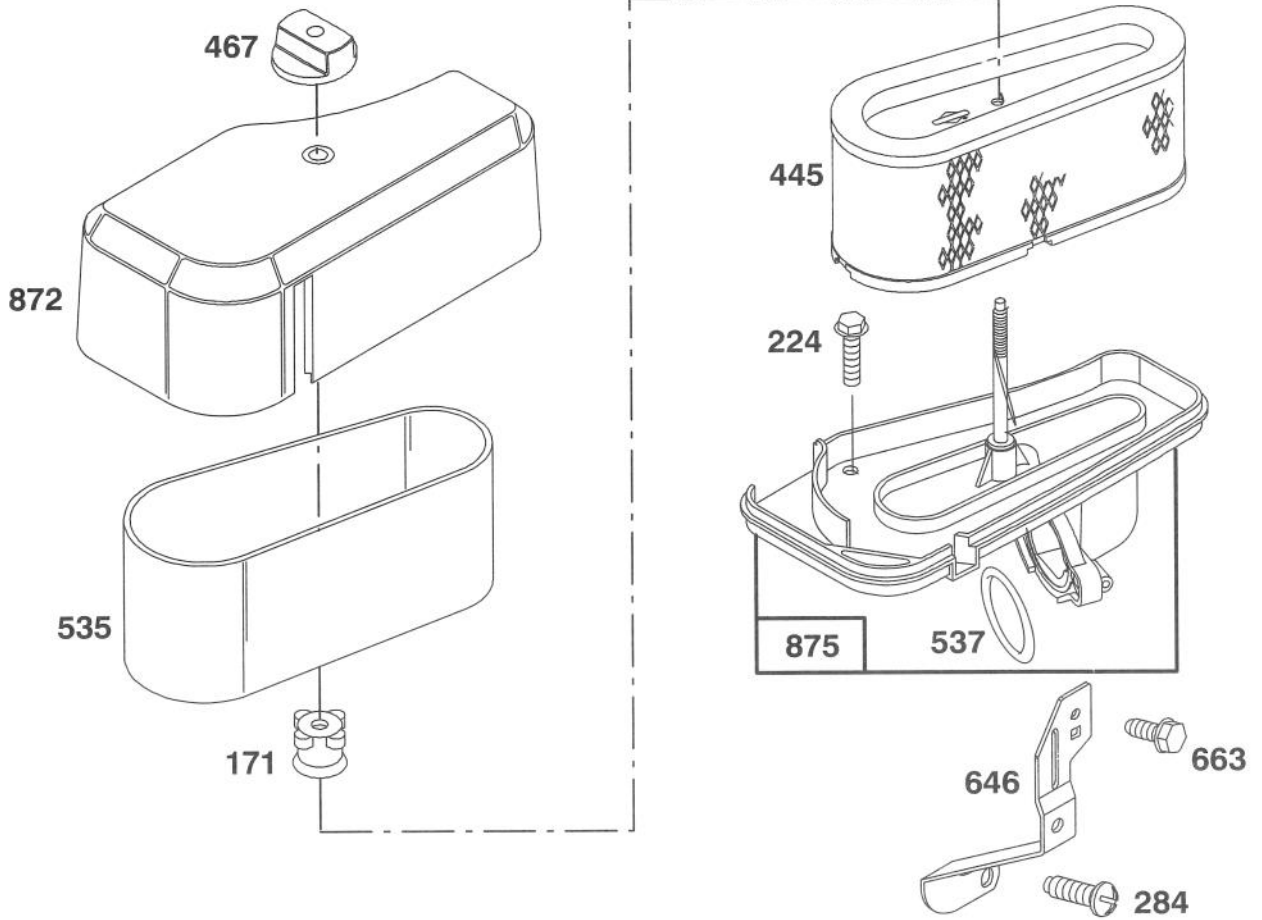

Assemblies include all parts shown in frames.

ENGINE BRIGGS & STRATTON MODEL 283707-0156-01

Ref. No.	Part No.	Description	No. Used
171	281051	Nut—Air Cleaner Mtg.	1
224	94513	Screw—Air Cleaner Sem	1
284	94326	Screw Hex. Head	1
445	493909	Cartridge—Air Cleaner	1
467	493903	Knob—Air Cleaner	1
535	272403	Element—Air Cleaner	1

Ref. No.	Part No.	Description	No. Used
★537	281106	O-Ring—Air Cleaner	1
646	224546	Brace—Air Cleaner	1
663	94620	Screw—Hex. Hd.	1
872	281104	Cover—Air Cleaner	1
875	494237	Body—Air Cleaner	1

★ Included in Gasket Set—Part No. 494241.