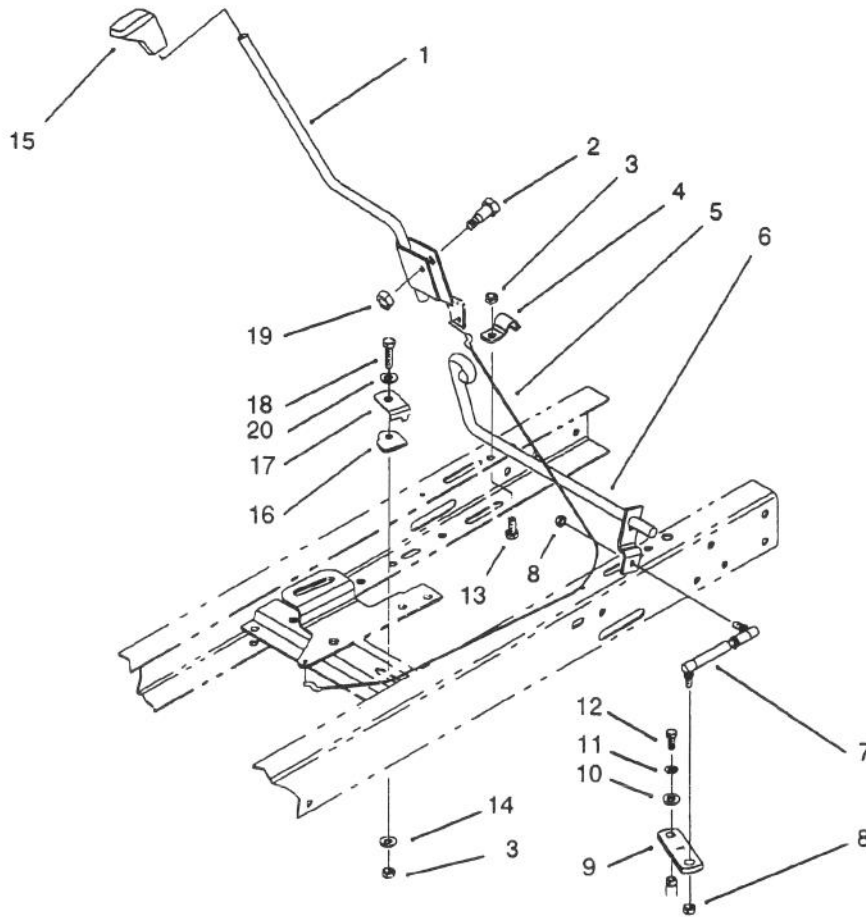

C-1524

SHIFT ASSEMBLY

(Serial No. 3900001 - 3901528) (Model No. 71140)
(Serial No. 3900001 - 3900899) (Model No. 71200)

Ref. No.	Part No.	Description	No. Used
1	88-5300	Lever - Shift	1
2	5-4015	Bolt - Shoulder	1
3	3296-29	Nut - Lock	3
4	88-4810	Clamp - Shift Pivot	2
5	55-9321	Cable - Shotgo	1
6	88-5080	Pivot - Shift	1
7	88-5530	Rod - Shift Tie	1
8	3296-3	Nut - Lock	2
9	88-5340	Lever - Trans. Shift	1
10	7-5461	Washer - Hardened	1

Ref. No.	Part No.	Description	No. Used
11	3253-3	Washer - Lock	1
12	329-23	Screw - Hex Hd. Cap	1
13	322-3	Screw - Hex Hd. Cap	2
14	3256-23	Washer - Flat	2
15	62-1292	Knob - Shift	1
16	84-5610	Guide - Cable	1
17	88-5930	Keeper - Cable	1
18	3230-3	Bolt - Carriage	1
19	3296-39	Nut - Lock	1
20	3256-25	Washer - Flat	1