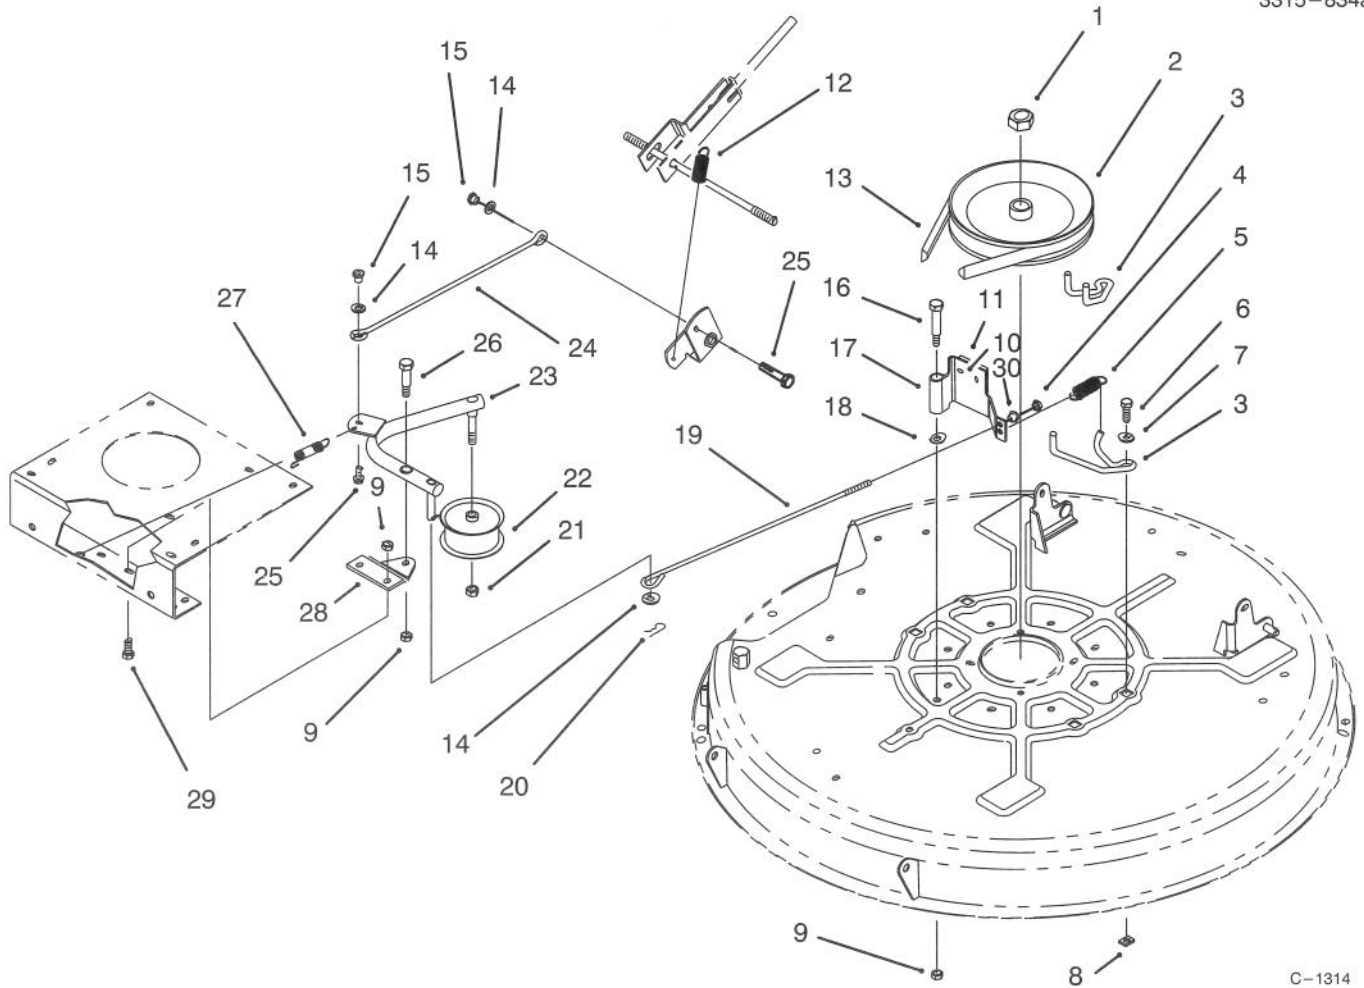

C-1314

PULLEY & BELT ASSEMBLY (32" CUTTING UNIT)

Ref. No.	Part No.	Description	No. Used
1	3219-7	Nut - Lock	1
2	88-5060	Pulley - Deck	1
3	88-5760	Guide - Belt	2
4	3296-42	Nut - Lock	1
5	88-6330	Spring - Extension	1
6	322-5	Screw - Hex Hd. Cap	2
7	5-4460	Washer - Fender	2
8	3290-496	Nut - Retained	2
9	3296-29	Nut - Lock	4
10	3290-282	Rivet - Pop	2
11	56-9830	Pad - Brake	1
12	88-6420	Spring/Cable Assembly	1
13	88-6260	V-Belt	1
14	3256-24	Washer - Flat	3
15	47-4990	Post	2
16	88-4590	Bolt - Shoulder	1

Ref. No.	Part No.	Description	No. Used
17	88-6110	Deck Brake Assembly (Incl. Ref. #10 & 11)	1
18	3256-23	Washer - Flat	1
19	88-5690	Rod - Deck Brake	1
20	3290-307	Pin - Hair Cotter	1
21	3296-39	Nut - Lock	1
22	56-9870	Pulley - Idler	1
23	88-5850	Arm - Idler	1
24	88-5980	Rod - Deck Engage	1
25	3234-13	Screw - Hex Flange Hd.	2
26	7-0030	Bolt - Shoulder	1
27	26-6700	Spring - Extension	1
28	88-5370	Plate - Idler Mount	1
29	322-3	Screw - Hex Hd. Cap	2
30	67-0710	Ball - Swivel	1