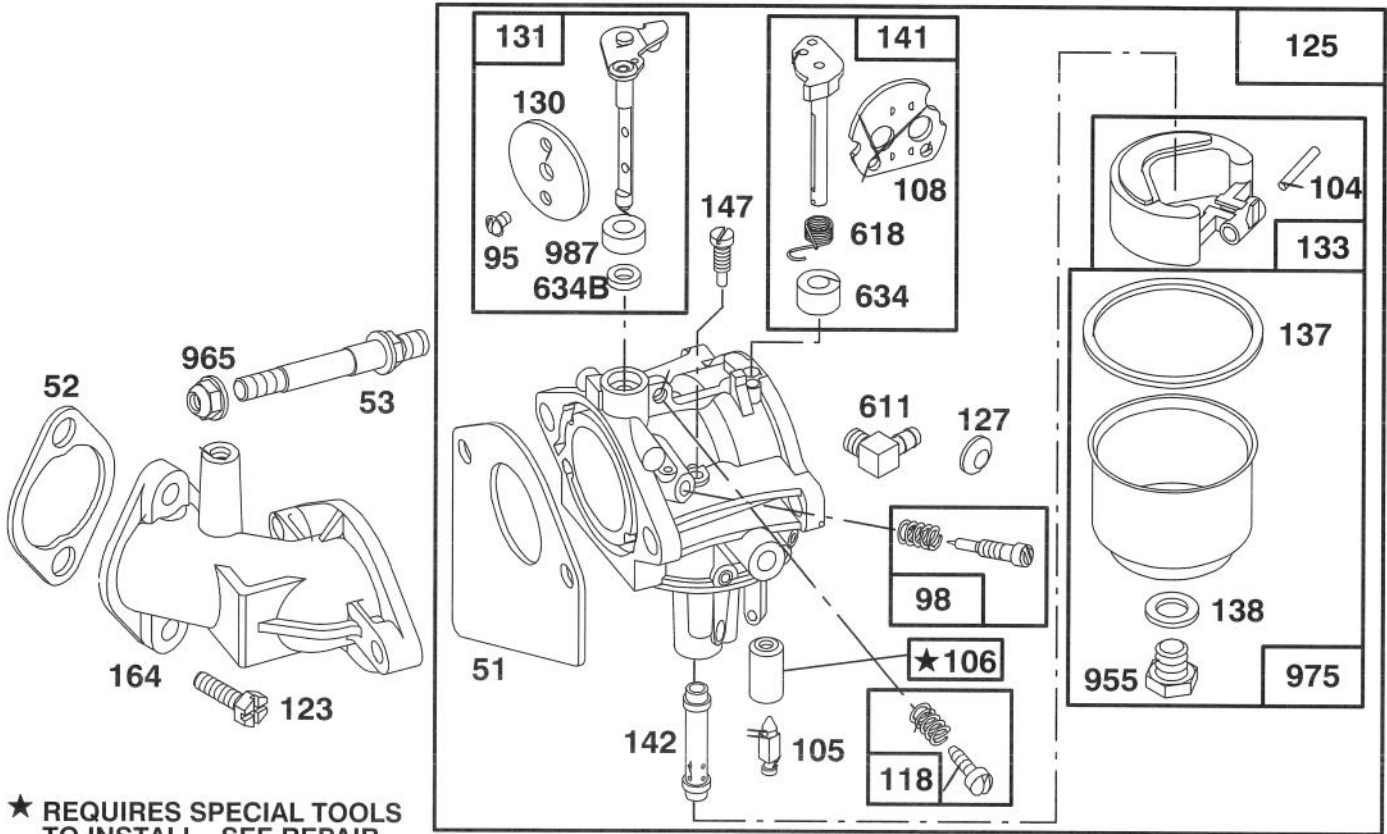

★ Included in Gasket Set-Part No. 494241.

★ REQUIRES SPECIAL TOOLS TO INSTALL. SEE REPAIR INSTRUCTION MANUAL.

Assemblies include all parts shown in frames.

ENGINE BRIGGS & STRATTON MODEL 283707-0156-01

Ref. No.	Part No.	Description	No. Used
◆5	1272465	Gasket-Carburetor (Carb. to Elbow)	1
★52	272554	Gasket-Carburetor (Elbow to Cylinder)	1
53	94637	Stud-Carb. Mtg.	1
●95	94098	Screw-Throttle	1
98	495800	Screw-Idle Speed	1
●104	231789	Pin-Float Hinge	1
●105	231855	Valve Assy.-Inlet Needle	1
●106	231854	Inlet Valve Seat	1
108	224540	Valve-Choke	1
118	494383	Valve-Needle	1
121	495799	Carburetor Overhaul Kit	1
123	94616	Screw-Elbow Mtg.	1
125	495706	Carburetor Assembly	1
●127		Plug-Welch (Sold in Kit Only).	1
130	224539	Valve-Throttle	1