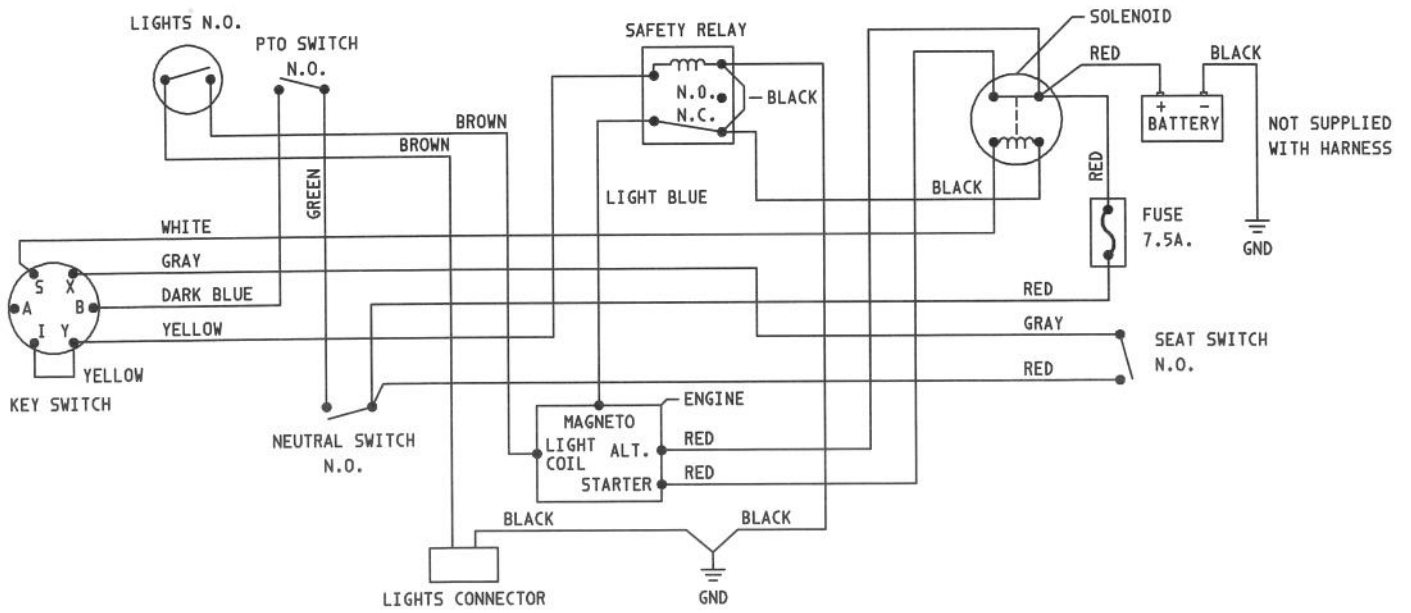

C-1301

ELECTRICAL SCHEMATIC

Ref. No.	Part No.	Description	No. Used

Ref. No.	Part No.	Description	No. Used