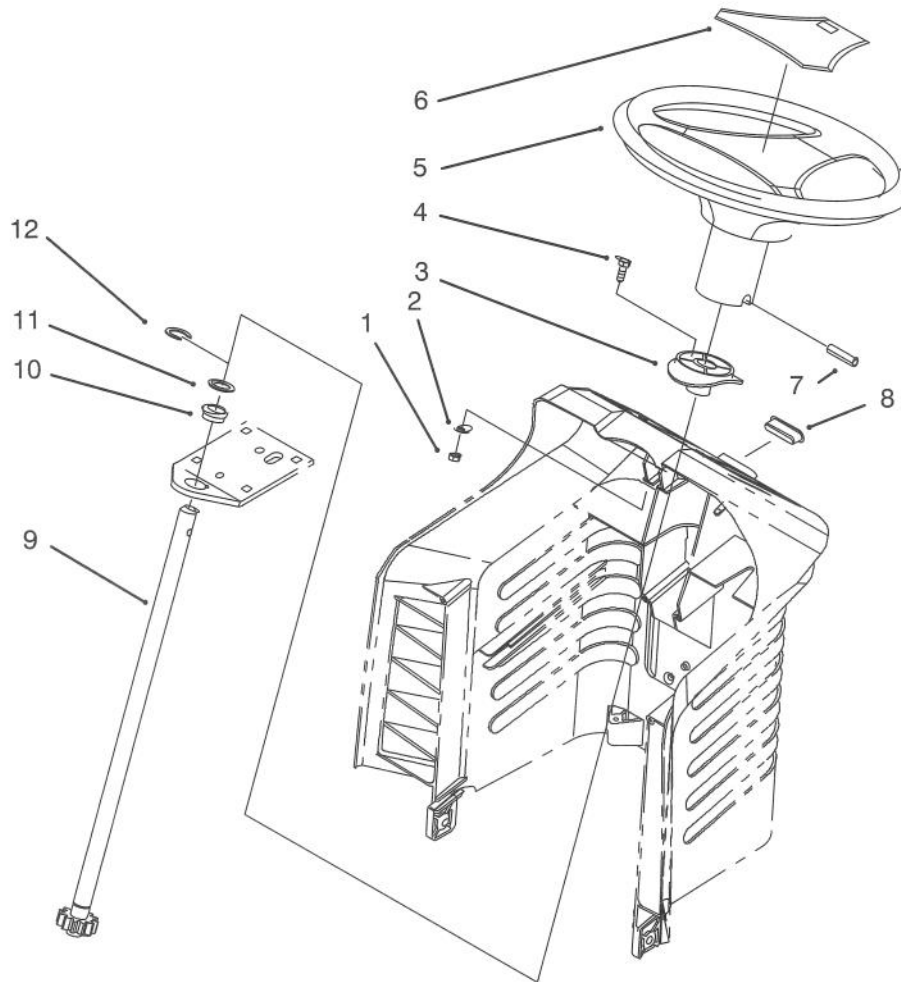

C-1341

STEERING ASSEMBLY

Ref. No.	Part No.	Description	No. Used	Ref. No.	Part No.	Description	No. Used
1	3296-42	Nut - Lock	2	7	32121-78	Pin - Roll	1
2	3256-22	Washer - Flat	2	8	88-4150	Plug	1
3	88-4190	Bushing - Sliding	1	9	88-6380	Shaft - Steering	1
4	321-4	Screw - Hex Hd. Cap	2	10	88-5150	Bushing - Flange	1
5	88-3850	Wheel - Steering (Incl. Ref. #6)	1	11	3-6498	Washer - Thrust	1
6	88-3870	Cover - Steering Wheel	1	12	32151-48	E-Ring	1