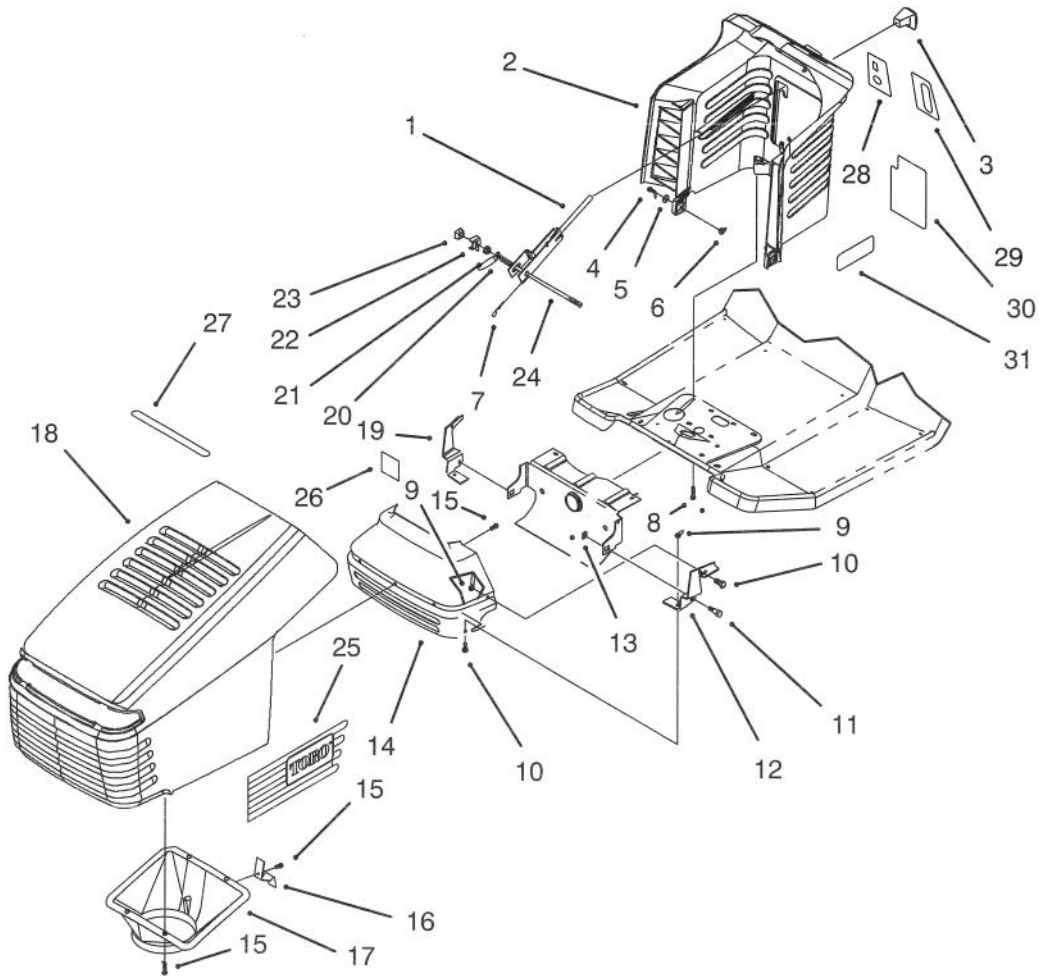

C-1308

HOOD ASSEMBLY

Ref. No.	Part No.	Description	No. Used
1	88-5190	Lever - Deck Engage	1
2	88-3910	Tower - Steering	1
3	62-1292	Knob - Engage Lever	1
4	322-3	Screw - Hex Hd. Cap	2
5	3256-23	Washer - Flat	2
6	3296-29	Nut - Lock	2
7	3290-307	Pin - Cotter	2
8	46-8092	Screw - Plastite	2
9	3296-42	Nut - Lock	4
10	321-4	Screw - Hex Hd. Cap	4
11	28-0540	Bolt - Shoulder	2
12	88-6050	Bracket - Hood Pivot L.H.	1
13	3290-496	Nut - Retained	2
14	88-3930	Shield - Heat	1
15	46-8090	Screw - Plastite	8
16	88-4220	Latch - Hood	1
17	88-4050	Duct - Hood Air	1
18	88-3900	Hood	1
19	88-6040	Bracket - Hood Pivot R.H.	1
20	3256-24	Washer - Flat	2
21	32128-43	Nut - Flange	2
22	88-4160	Clamp - Pivot Rod	2

Ref. No.	Part No.	Description	No. Used
23	88-4140	Nut - Wedge	2
24	88-4170	Rod - Tower Pivot	1
25	92-2468	Decal - Hood L.H.	1
*	92-2467	Decal - Hood R.H.	1
26	92-5782	Patch - Heat Tape	1
27	92-5748	Decal - Air Duct	1
28	92-2478	Decal - Ignition (Model No. 71140)	1
*	92-5732	Decal - Ignition (Model No. 71200)	1
29	92-2461	Decal - Throttle (Model No. 71140)	1
*	92-5730	Decal - Throttle (Model No. 71200)	1
30	92-2462	Decal - Deck Engage (Model No. 71140)	1
*	92-5733	Decal - Deck Engage (Model No. 71200)	1
31	92-2473	Decal - Tower 1032XL (Model No. 71140 Only)	2
*	92-2480	Decal - Tower 1232XL (Model No. 71200 Only)	2

*Not Illustrated