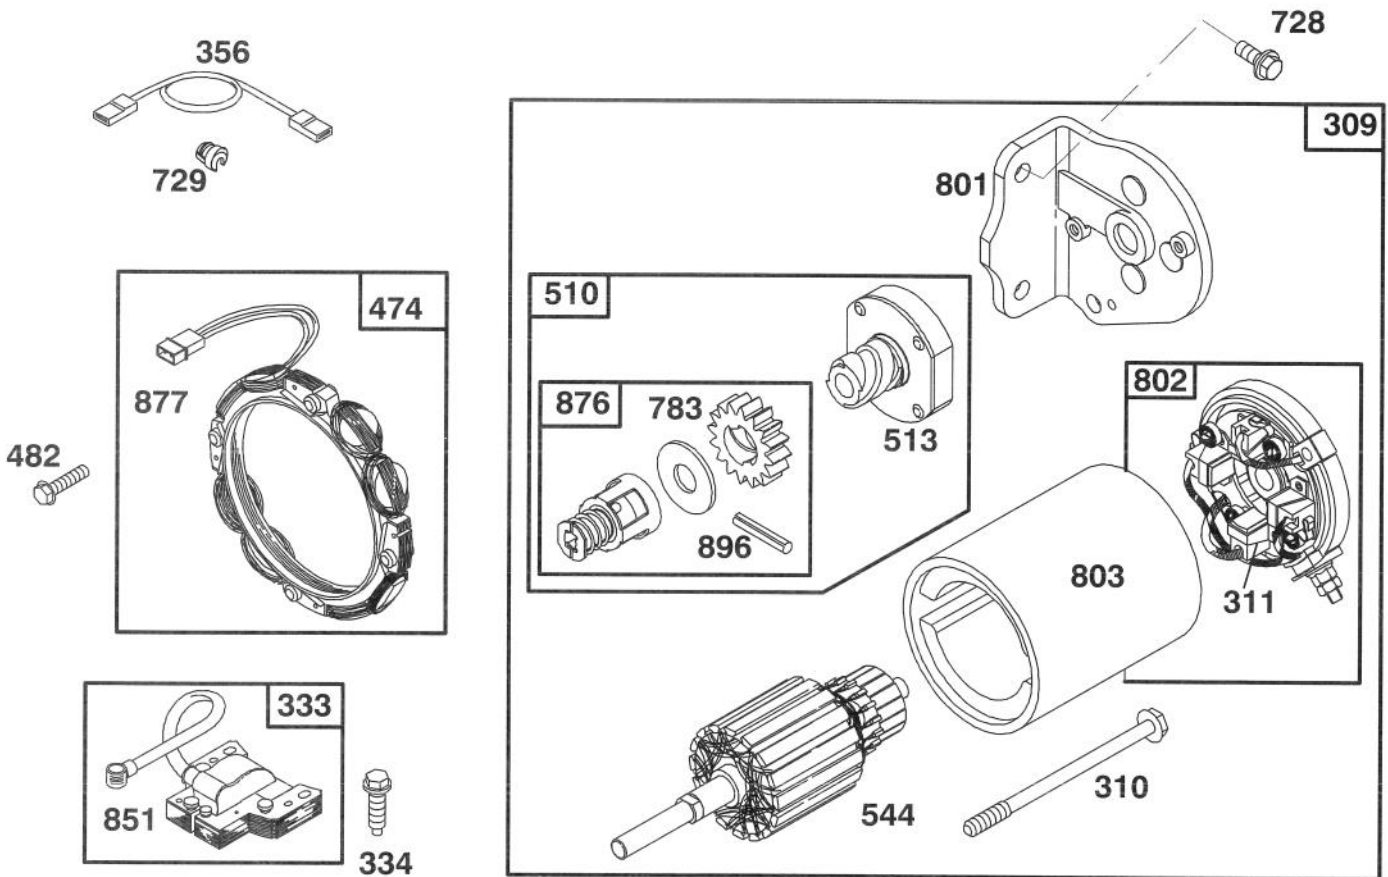

Assemblies include all parts shown in frame.

ENGINE BRIGGS & STRATTON MODEL 254707-0128-01

Ref. No.	Part No.	Description	No. Used
309	394805	Motor-Starting (12 Volt)	1
310	94003	Bolt-Hex. Hd.	1
311	395538	Brush Assy.	1
333	398811	Armature-Magneto	1
334	93381	Screw-Armature Mounting	1
356	494328	Wire-Ground	1
474	393474	Stator-Alternator (Dual Circuit)	1
482	93621	Screw-Sem	1
510	490421	Drive Assy.	1
513	398003	Clutch Assy.	1
544	390837	Armature Assy.	1

Ref. No.	Part No.	Description	No. Used
728	93535	Screw-Sem	1
729	281159	Clip-Relief	1
783	280104	Gear	1
801	394856	Drive End Cap Assy.	1
802	395537	End Cap Assy.-Commutator	1
803	398159	Housing Assy.	1
851	221798	Terminal-Ignition Cable	1
876	490467	Retainer and Pin	1
877	393456	Diode and Connector Assy. (Dual Circuit)	1
896	94288	Pin-Roll	1