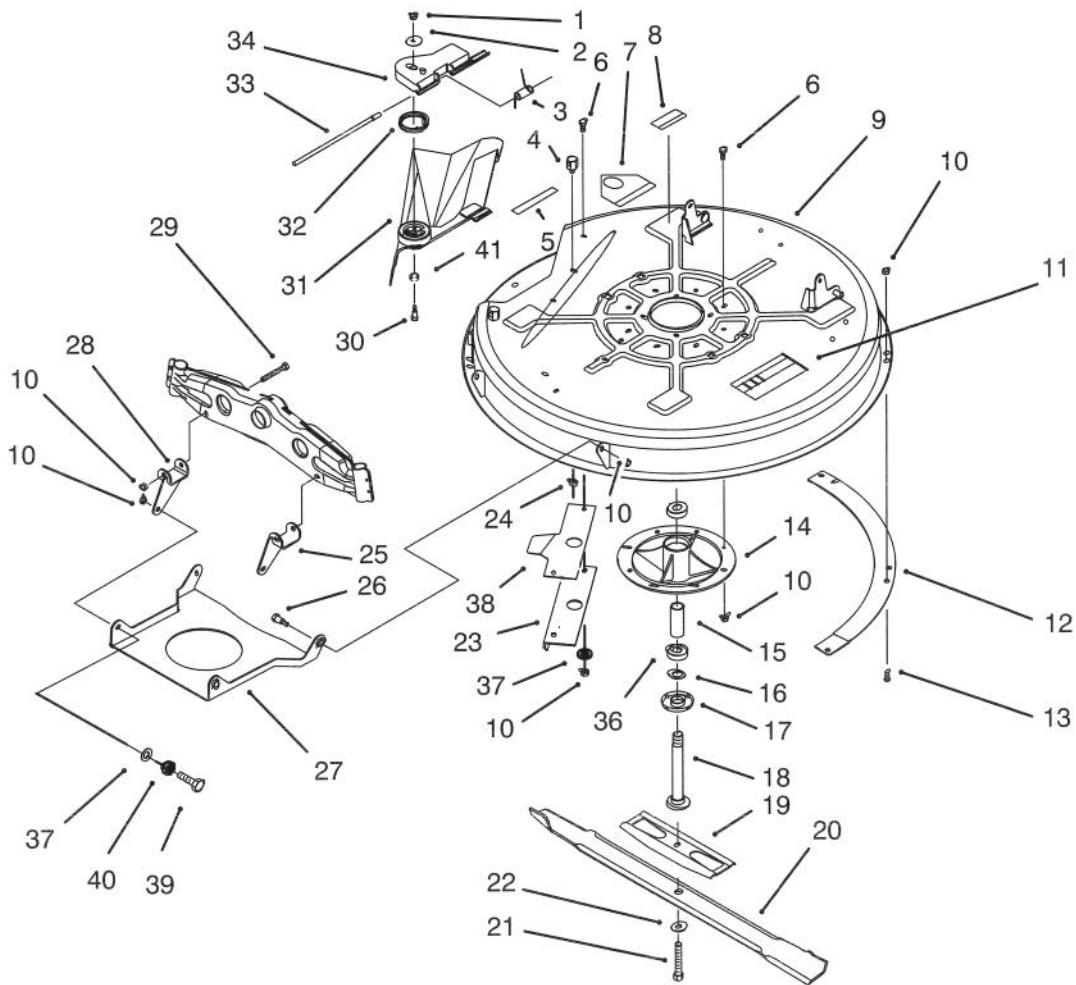

C-1313

DECK & SPINDLE ASSEMBLY (32" CUTTING UNIT)

Ref. No.	Part No.	Description	No. Used	Ref. No.	Part No.	Description	No. Used
1	3296-42	Nut - Lock	1	19	80-4570	Stiffener - Blade	1
2	3256-58	Washer - Fender	1	20	33-4750	Blade - 32"	1
3	92-2493	Spring - Torsion	1	21	26-0671	Bolt - Blade	1
4	28-7350	Post - Rear Pivot	1	22	3290-465	Washer - Belleville	1
5	68-3650	Decal - Deflector Danger	1	23	44-5720	Baffle - Deck	1
6	322-3	Screw - Hex Hd. Cap	10	24	3296-59	Nut - Lock	1
7	54-9220	Decal - Danger	2	25	88-5650	Bracket - L.H.	1
8	55-4300	Decal - Caution	2	26	28-0540	Bolt - Shoulder	2
9	88-5790-01	Cutter Deck - 32"	1	27	88-4940	Pan - Front Suspension	1
10	3296-29	Nut - Lock (Model No. 71140)	16	28	88-5640	Bracket - R.H.	1
		(Model No. 71200)	24	29	322-12	Screw - Hex Hd. Cap	2
11	66-1340	Decal - Danger	1	30	88-5040	Bolt - Shoulder	1
12	88-9780	Ring - Wet Grass (Model No. 71200 Only)	4	31	88-4560	Deflector - Double Pivot	1
13	32122-14	Screw - Truss Hd. (Model No. 71200 Only)	8	32	88-6160	Spring - Torsion	1
14	56-7030	Housing - Spindle	1	33	88-6150	Rod - Deflector Hinge	1
15	83-7020	Spacer - Bearing	1	34	88-4540	Hinge - Deflector Danger	1
16	80-4390	Spacer - Hardened	1	36	251-297	Bearing - Spindle	2
17	80-4370	Shield - Bearing	1	37	3256-23	Washer - Flat	4
18	80-4350	Shaft - Spindle	1	38	92-2494	Ramp - Deflector	1
				39	322-6	Screw - Hex Hd. Cap	2
				40	106661	Cam	2
				41	92-5776	Spacer - Deflector	1