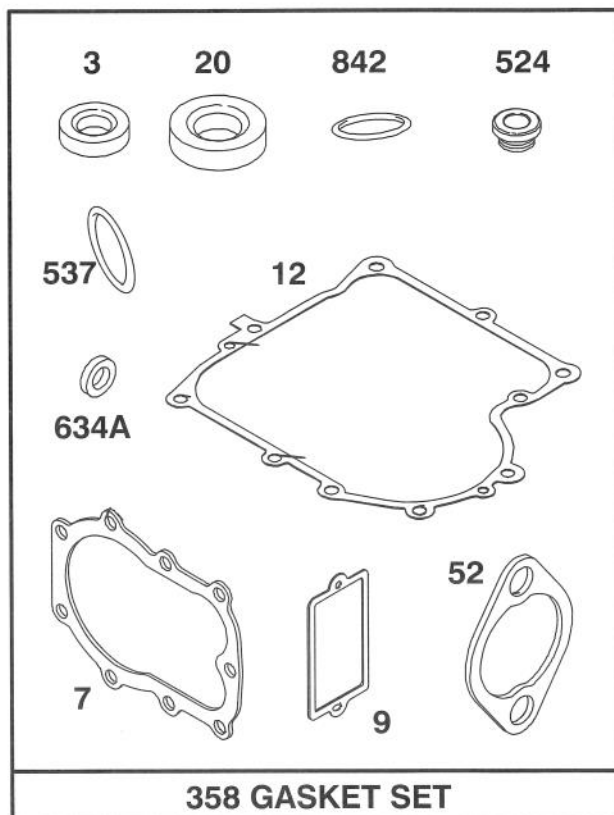

Assemblies include all parts shown in frames.

ENGINE BRIGGS & STRATTON MODEL 283707-0156-01

Ref. No.	Part No.	Description	No. Used
*3	391086	Seal-Oil	1
*7	271866	Gasket-Cylinder Head	1
*9	27803	Gasket-Valve Cover	1
*12	271916	Gasket-Crankcase Cover (1/64" Thick)	1
*	271997	Gasket-Crankcase Cover (.005" Thick)	1
*	271996	Gasket-Crankcase Cover (.009" Thick)	1
*20	291675	Seal-Oil	1
◆●51	272465	Gasket-Carburetor (Carb. to Elbow)	1
*52	272554	Gasket-Carburetor (Elbow to Cylinder)	1
●95	94098	Screw-Throttle	1
●104	231789	Pin-Float Hinge	1
●105	231855	Valve Assy.-Inlet Needle	1
●106	231854	Inlet Valve Seat	1

Ref. No.	Part No.	Description	No. Used
121	495799	Carburetor Overhaul Kit	1
●127		Plug-Welch (Sold in Kit Only).	1
◆●137	281165	Gasket-Float Bowl	1
◆●138	281164	Washer-Float Bowl Screw	1
●142	494537	Nozzle-Carburetor	1
●147	231794	Pilot-Jet	1
358	494241	Gasket Set	1
*524	68838	Seal-Filler Tube	1
*537	281106	O-Ring-Air Cleaner	1
●634	281168	Seal-Choke Shaft	1
*634A	491323	Seal-Governor	1
●634B	281167	Washer-Throttle Shaft	1
*842	270920	Seal-Oil Filler Cap	1
977	494358	Carburetor Gasket Set	1
●987	281166	Seal-Throttle Shaft	1

* Included in Gasket Set-Part No. 494241.

● Included in Carburetor Overhaul Kit-Part No. 495799.

◆ Included in Carburetor Gasket Set-Part No. 494385.