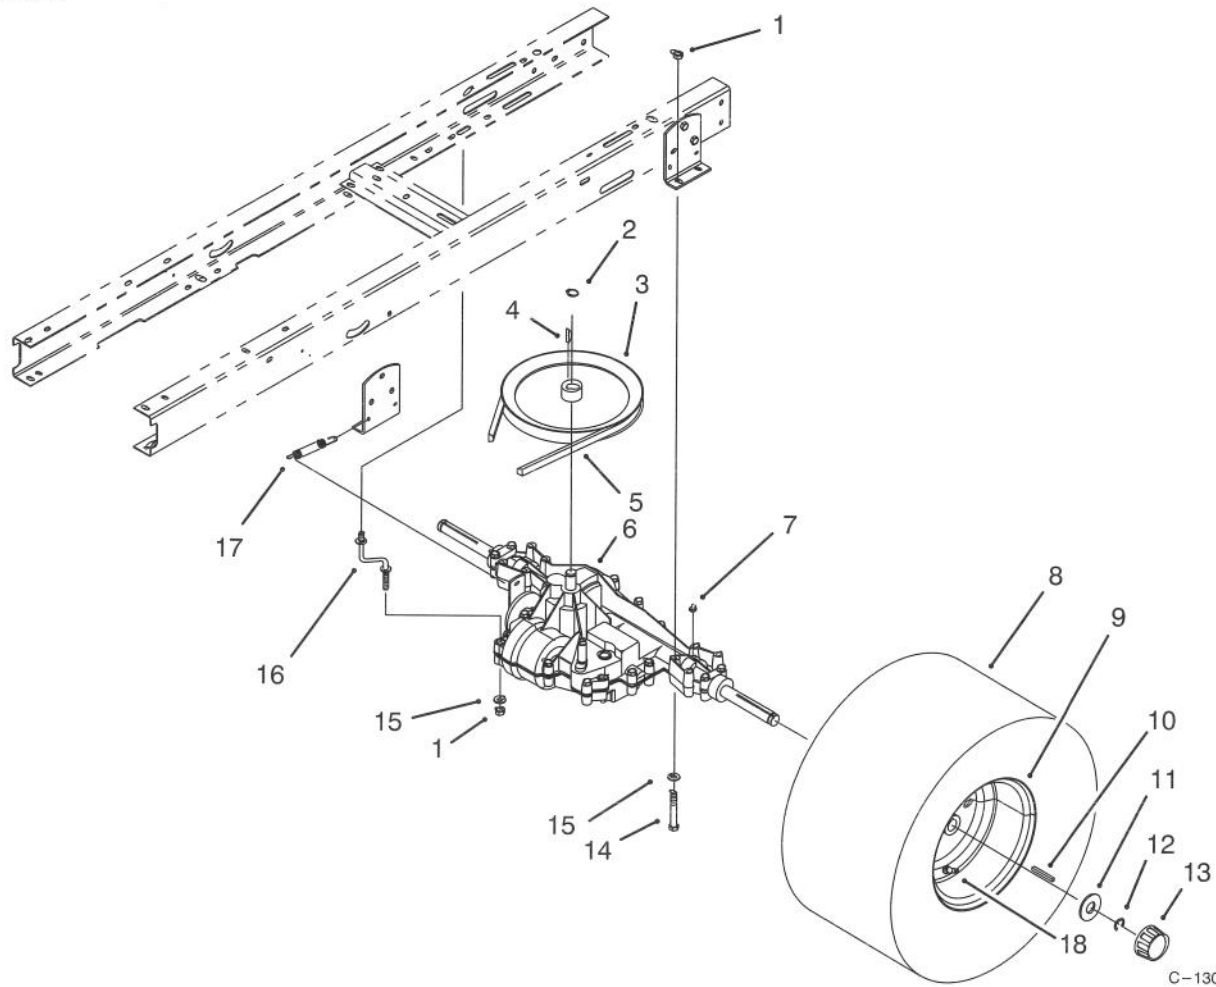

C-1305

TRANSAXLE ASSEMBLY

Ref. No.	Part No.	Description	No. Used
1	3296-29	Nut - Lock	8
2	32120-64	Ring - Snap	1
3	88-4840	Pulley - Transmission	1
4	3257-23	Key - Woodruff	1
5	88-6270	V-Belt - Traction	1
6	88-6450	Transaxle	1
7	302-11	Fitting - Grease	2
8	88-4080	Tire	2
9	88-4380	Rim	2
10	7-0036	Key - Square	2
11	28-2480	Washer	2

Ref. No.	Part No.	Description	No. Used
12	32151-48	E-Ring	2
13	61-9780	Cap - Hub	2
14	322-12	Screw - Hex Hd. Cap	4
15	3256-23	Washer - Flat	8
16	88-5350	Strap - Torque	2
17	26-6701	Spring - Brake Return	1
18	232-27	Valve Stem w/Cap	2
*	231-91	Tube - Inner (Optional)	2
*	88-4290	Wheel & Tire Assembly (Incl. Ref. #8 & 9)	2

*Not Illustrated