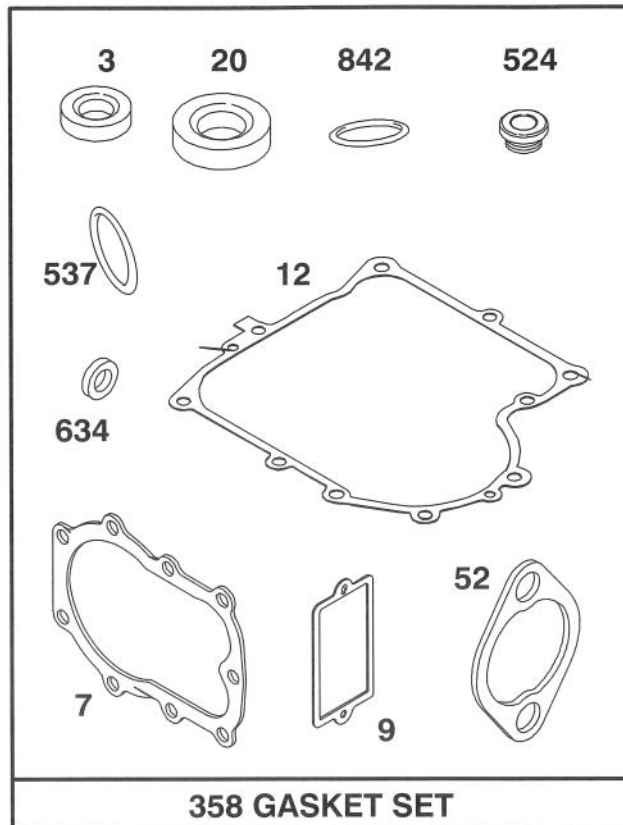

358 GASKET SET

Assemblies include all parts shown in frame.

ENGINE BRIGGS & STRATTON MODEL 254707-0128-01

Ref. No.	Part No.	Description	No. Used
★3	391086	Seal-Oil	1
★7	271866	Gasket-Cylinder Head	1
★9	27803	Gasket-Valve Cover	1
★12	271702	Gasket-Crankcase Cover (1/64" Thick)	1
★	270915	Gasket-Crankcase Cover (.005" Thick)	1
★	270916	Gasket-Crankcase Cover (.009" Thick)	1
★20	291675	Seal-Oil	1
◆◆51	272465	Gasket-Carburetor (Carb. to Elbow)	1
★52	272554	Gasket-Carburetor (Elbow to Cylinder)	1
◆95	94098	Screw-Throttle	1
◆104	231789	Pin-Float Hinge	1
◆105	231855	Valve Assy.-Inlet Needle	1

Ref. No.	Part No.	Description	No. Used
◆106	231854	Inlet Valve Seat	1
121	495837	Carburetor Overhaul Kit	1
◆127		Plug-Welch (Sold in Kit Only).	1
◆◆137	281165	Gasket-Float Bowl	1
◆◆138	281164	Washer-Float Bowl Screw	1
◆142	494878	Nozzle-Carburetor	1
◆147	231794	Pilot-Jet	1
358	393411	Gasket Set	1
★524	68838	Seal-Filler Tube	1
★537	281106	O-Ring-Air Cleaner	1
★634	491323	Seal-Governor	1
◆634A	281168	Seal-Choke Shaft	1
◆634B	281167	Washer-Throttle Shaft	1
★842	270920	Seal-Oil Filler Cap	1
977	494385	Carburetor Gasket Set	1
◆987	281166	Seal-Throttle Shaft	1

◆ Included in Carburetor Gasket Set-Part No. 494385.
★ Included in Gasket Set-Part No. 393411.

◆ Included in Carburetor Overhaul Kit-Part No. 495837.