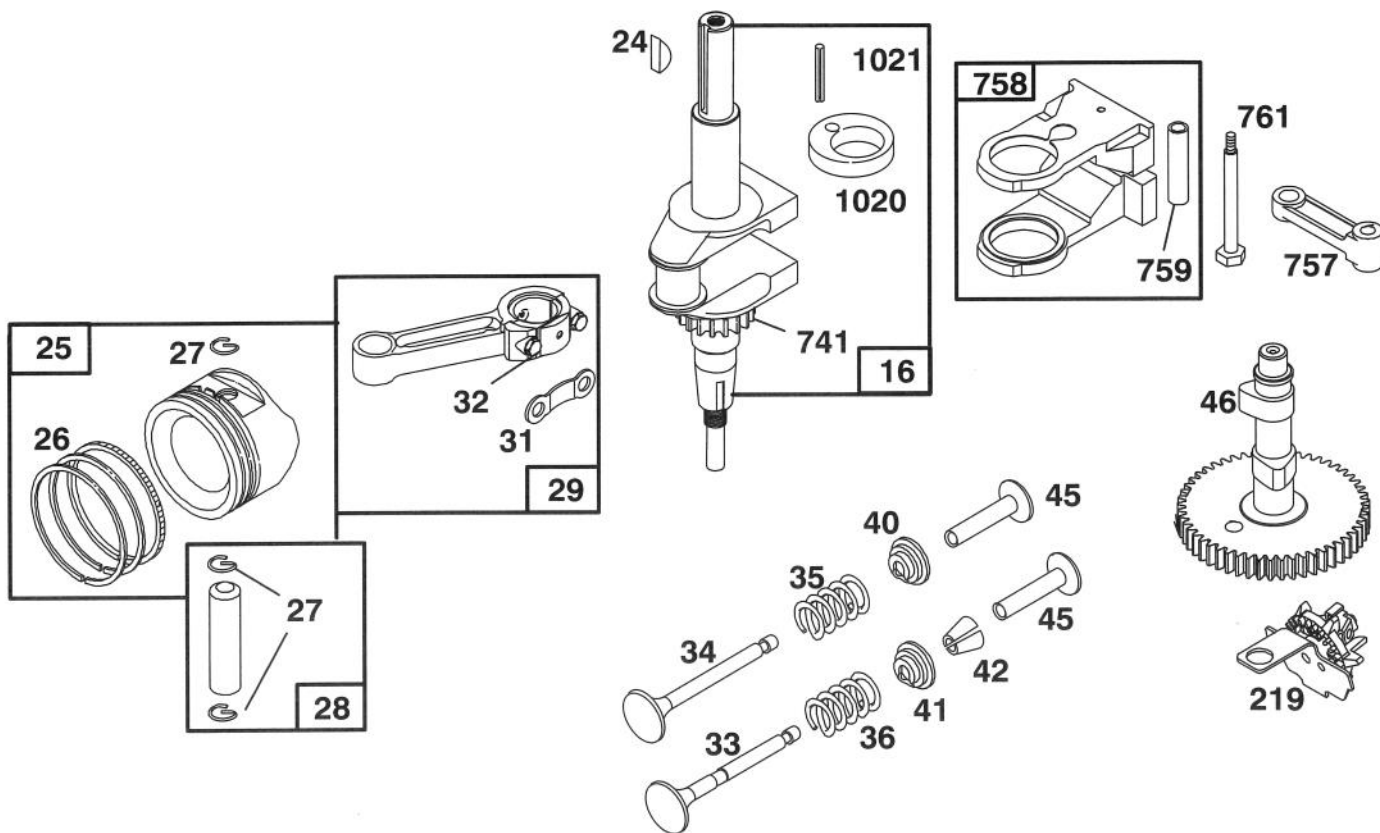

Assemblies include all parts shown in frame.

ENGINE BRIGGS & STRATTON MODEL 254707-0128-01

Ref. No.	Part No.	Description	No. Used	Ref. No.	Part No.	Description	No. Used
16	491647	Crankshaft Note: Order 94196 For Timing Gear Key.	1	31	222299	Lock-Screw	1
24	222698	Key-Flywheel	1	32	92909	Screw-Conn. Rod	1
25	391285	Piston Assy. (Std.)	1	33	261185	Valve-Exhaust	1
	391287	Piston Assy. (.010" O.S.)	1	34	261462	Valve-Intake	1
	391288	Piston Assy. (.020" O.S.)	1	35	65906	Spring-Intake Valve	1
	391289	Piston Assy. (.030" O.S.) Note: For Chrome Ring Set (Std.) Order 392331.	1	36	26828	Spring-Exhaust Valve	1
26	391780	Ring Set-Piston (Std.)	1	40	221596	Retainer-Intake Valve	1
	391781	Ring Set-Piston (.010" O.S.)	1	41	292260	Rotocoil-Exhaust Valve	1
	391782	Ring Set-Piston (.020" O.S.)	1	42	93630	Retainer-Exhaust Valve Rotocoil	1
	391783	Ring Set-Piston (.030" O.S.)	1	45	262248	Tappet-Valve	1
27	260924	Lock-Piston Pin	1	46	212897	Gear-Cam	1
28	299691	Pin Assy.-Piston (Standard)	1	219	490815	Slinger-Oil Assy.	1
	391286	Pin Assy.-Piston (.005" O.S.)	1	741	262135	Gear-Timing	1
29	490348	Rod Assy.-Conn. Note: For Conn. Rod With .020" Undersize Crankpin Bore-Order No. 490469.	1	757	212359	Link-Counterweight	1
				758	391373	Counterweight Assy.	1
				759	298909	Pin-Counterweight	1
				761	93875	Screw-Counterweight	1
				1020	261242	Eccentric	1
				1021	94160	Pin-Eccentric	1