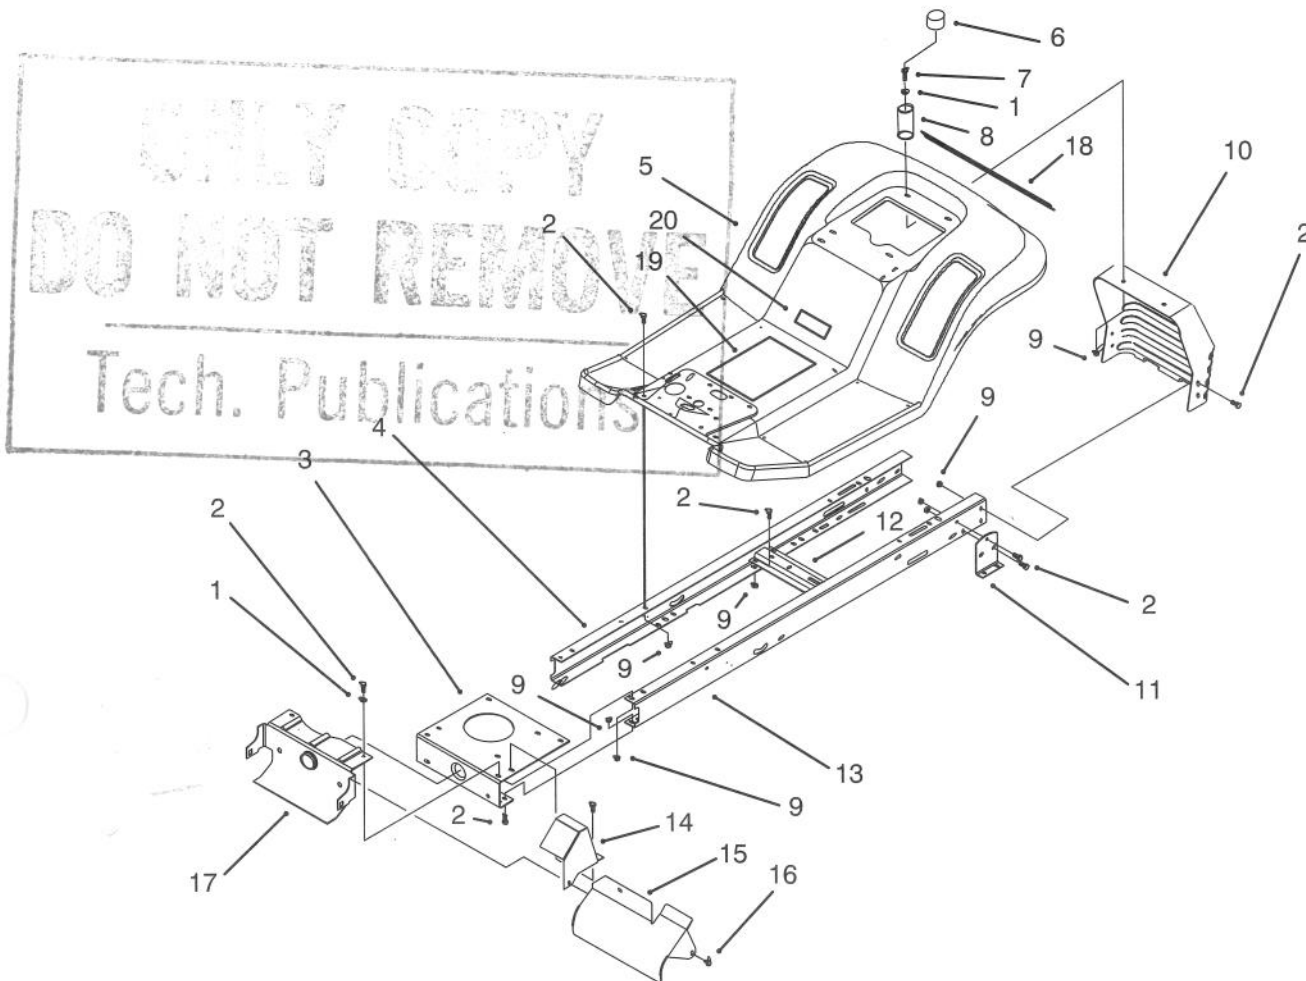

MODEL NO. 71140-390001 & UP
MODEL NO. 71200-390001 & UP

PARTS
CATALOG

1032 LAWN TRACTOR
1232E LAWN TRACTOR

C-1307

FRAME ASSEMBLY

Ref. No.	Part No.	Description	No. Used
1	3256-23	Washer - Flat	4
2	322-3	Screw - Hex Hd. Cap	22
3	88-4630	Plate - Engine Mount	1
4	88-4650	Rail - R.H. Frame	1
5	88-3840-01	Body - Rear	1
6	701178	Cap - Protector	2
7	322-5	Screw - Hex Hd. Cap	2
8	88-6220	Spring - Compression	2
9	3296-29	Nut - Lock	22
10	88-3940	Panel - Rear Hitch	1
11	88-5260	Bracket - Transaxle Mtg.	2
12	88-4620	Bracket - Idler Pivot	1