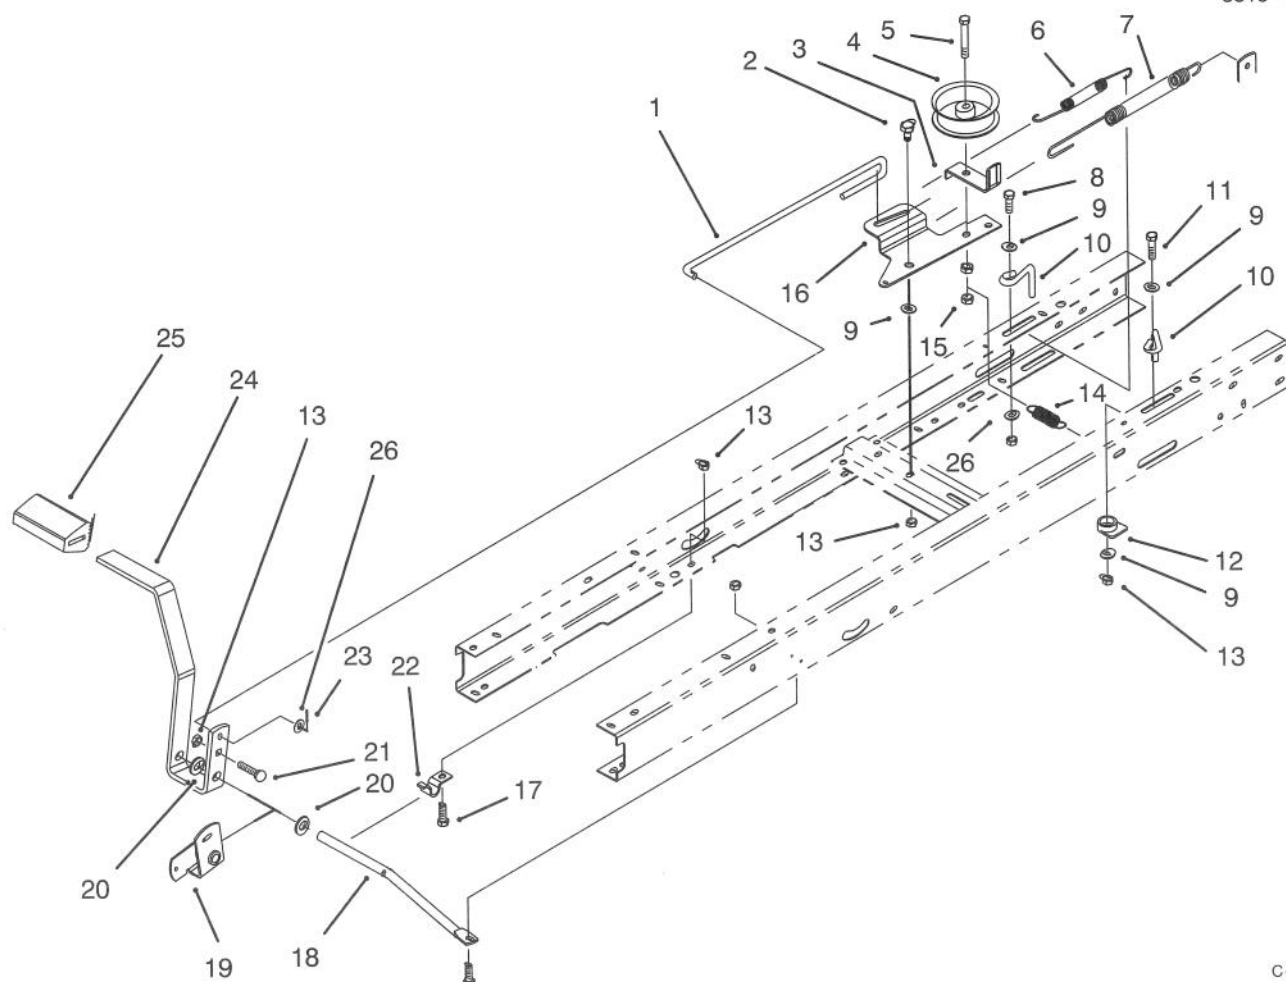

C-1312

CLUTCH ASSEMBLY

Ref. No.	Part No.	Description	No. Used
1	88-5270	Rod - Clutch/Brake	1
2	37-8770	Bolt - Shoulder	1
3	88-5560	Guide - Idler Belt	1
4	88-5680	Pulley - Flat Idler	1
5	323-11	Screw - Hex Hd. Cap	1
6	27-8890	Spring - Pedal Return	1
7	88-6140	Spring - Brake	1
8	322-5	Screw - Hex Hd. Cap	1
9	5-4460	Washer - Flat	4
10	88-5460	Guide - Trans. Belt	2
11	322-7	Screw - Hex Hd. Cap	1
12	84-5610	Guide - Cable	1
13	3296-29	Nut - Lock	6

Ref. No.	Part No.	Description	No. Used
14	88-6330	Spring - Extension	1
15	3296-59	Nut - Lock	2
16	88-6070	Arm - Idler	1
17	322-3	Screw - Hex Hd. Cap	2
18	88-5500	Rod - Pedal Pivot	1
19	88-4800	Bellcrank	1
20	3256-26	Washer - Flat	2
21	3230-3	Bolt - Carriage	1
22	88-4810	Clamp - Shift Pivot	1
23	3272-10	Pin - Cotter	1
24	88-5000	Pedal - Clutch/Brake	1
25	65-2920	Pad - Pedal	1
26	3256-23	Washer - Flat	2