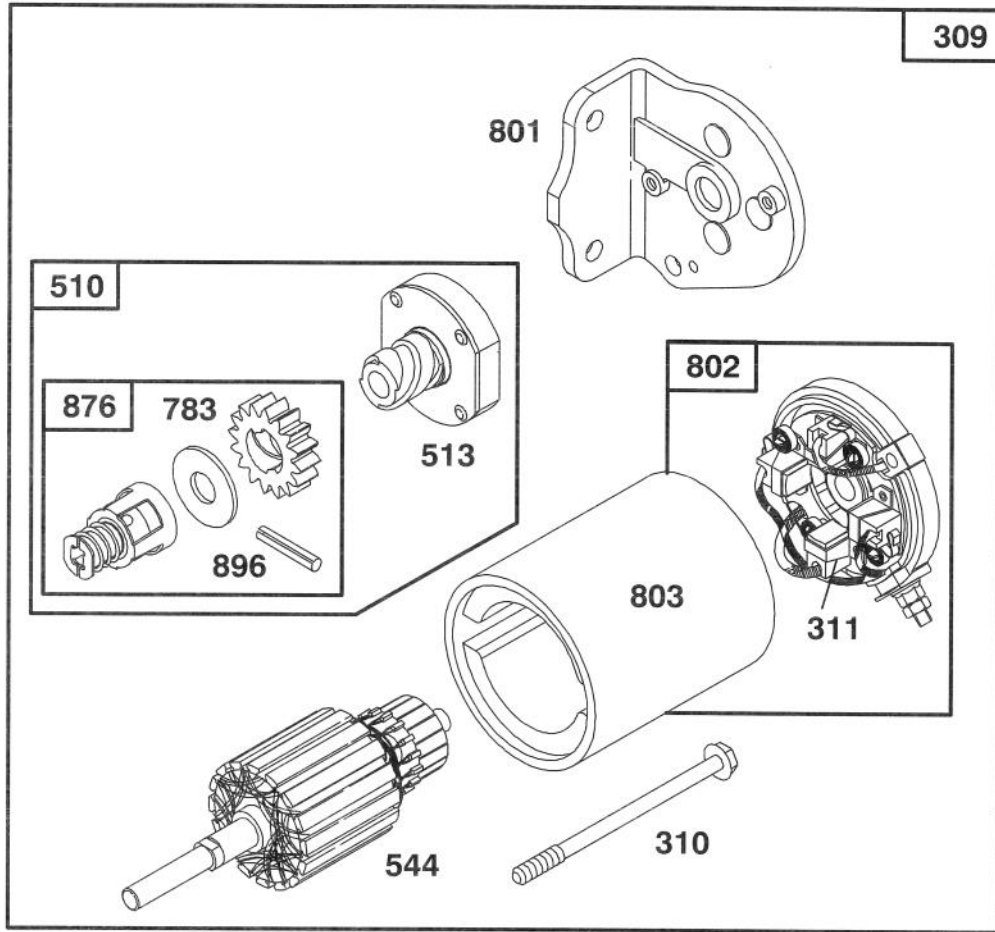

729A

728

Assemblies include all parts shown in frames.

ENGINE BRIGGS & STRATTON MODEL 283707-0156-01

Ref. No.	Part No.	Description	No. Used
309	394805	Motor and Drive Assy.	1
310	94003	Bolt Hex. Hd.	1
311	395538	Brush Assy.	1
510	490421	Starter Drive Assy.	1
513	398003	Clutch Assy.	1
544	390837	Armature Assy.	1
728	94627	Screw-Hex. Hd.	1

Ref. No.	Part No.	Description	No. Used
729A	224723	Retainer-Wire	1
783	280104	Gear	1
801	394856	Drive End Cap Assy.	1
802	395537	End Cap Assy. Commutator	1
803	398159	Housing Assy.	1
876	490467	Retainer And Pin	1
896	94288	Pin-Roll	1