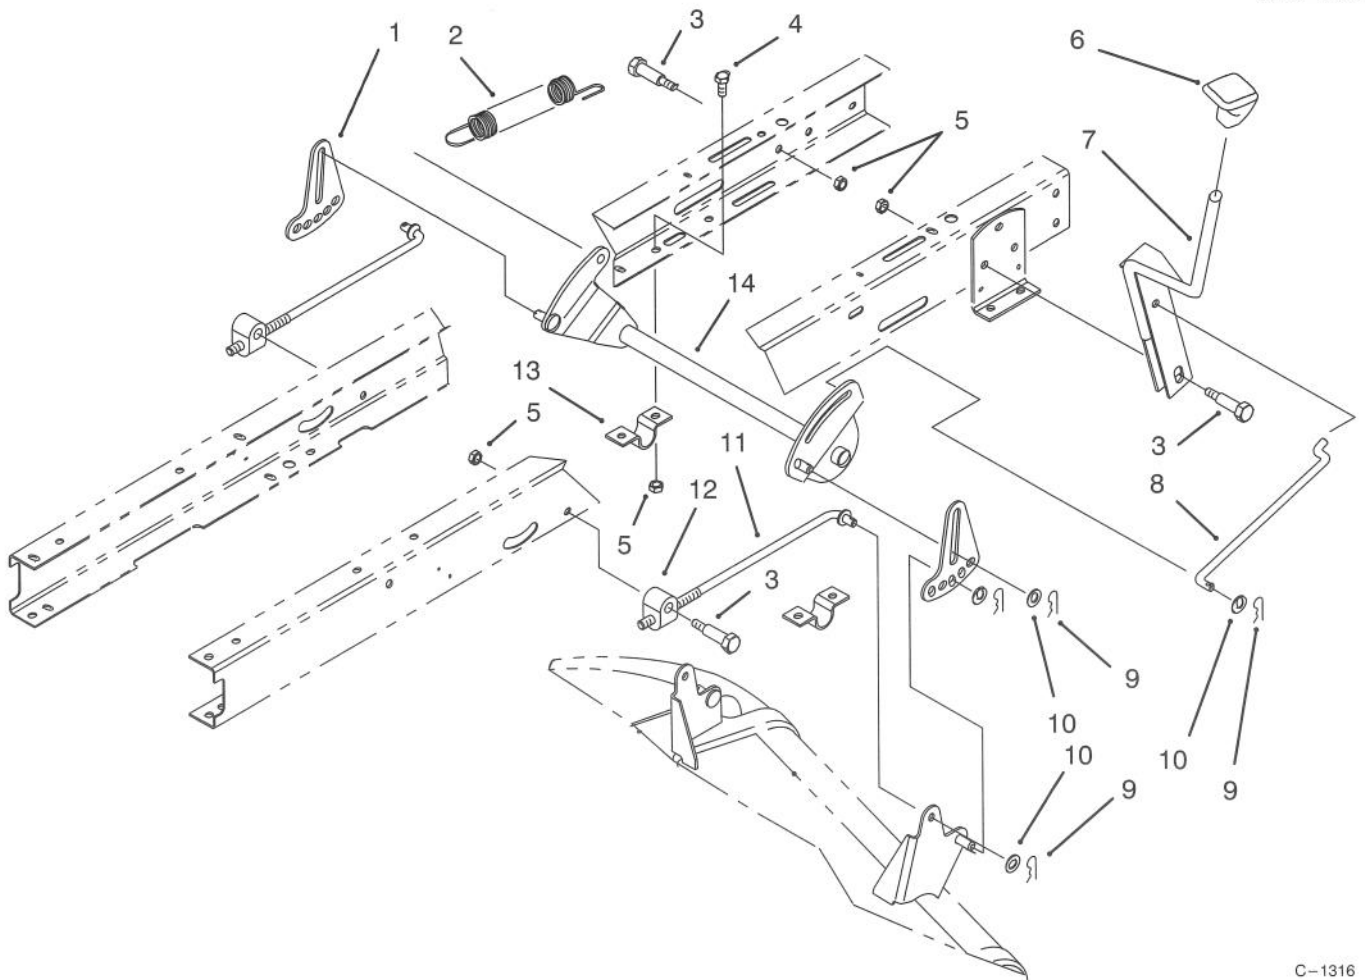

C-1316

HEIGHT OF CUT ASSEMBLY

Ref. No.	Part No.	Description	No. Used
1	88-5570	Link - Adjusting H.O.C.	2
2	88-6460	Spring - Extension	1
3	7-0030	Bolt - Shoulder	4
4	322-3	Screw - Hex Hd. Cap	4
5	3296-29	Nut - Lock	8
6	62-1292	Knob - Shift	1
7	88-5310	Lever - H.O.C.	1

Ref. No.	Part No.	Description	No. Used
8	88-5900	Link - H.O.C.	1
9	3290-307	Pin - Hair Cotter	7
10	3256-24	Washer - Flat	7
11	88-5450	Rod - Hanger Rear	2
12	88-4230	Trunnion - H.O.C. Rear	2
13	88-4730	Clamp - H.O.C. Pivot	2
14	88-5110	Pivot - H.O.C.	1