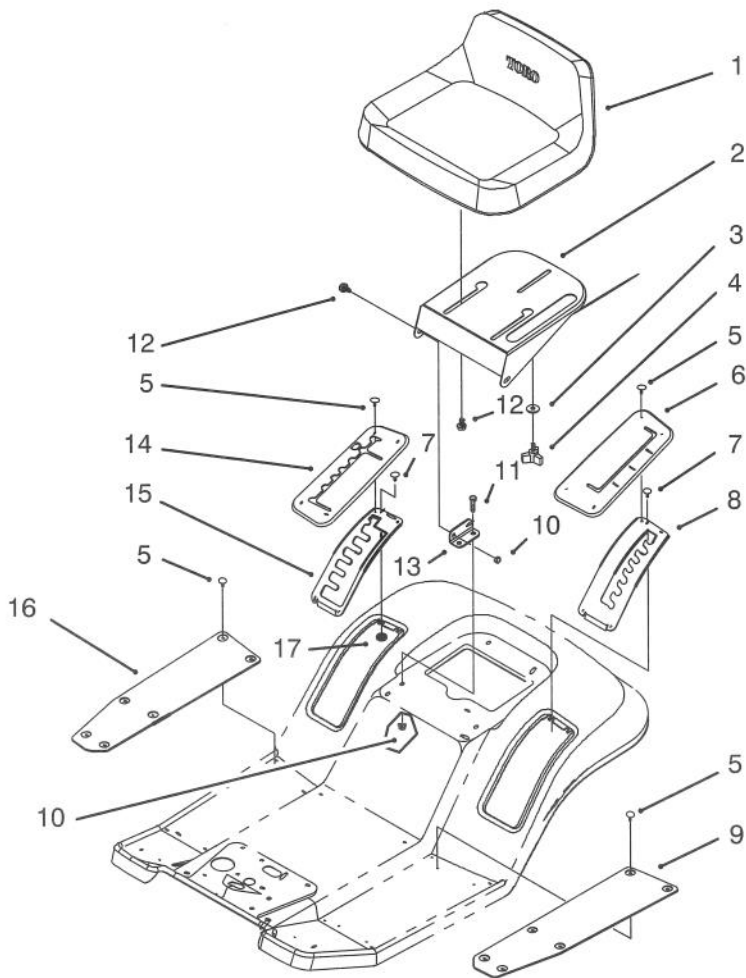

C-1303

SEAT ASSEMBLY

Ref. No.	Part No.	Description	No. Used	Ref. No.	Part No.	Description	No. Used
1	88-4330	Seat (Model No. 71140 Only)	1	8	88-5030	Gate - H.O.C.	1
*	88-3950	Seat (Model No. 71200 Only)	1	9	88-5240	Mat - L.H. Foot	1
2	88-4910	Support - Seat	1	10	3296-29	Nut - Lock	6
3	5-4460	Washer - Fender	1	11	322-3	Screw - Hex Hd. Cap	4
4	700806	Knob - Studded	1	12	37-8770	Bolt - Shoulder	4
5	3290-479	Fastener - Panel	20	13	88-4820	Bracket - Seat Hinge	2
6	88-5170	Cover - H.O.C.	1	14	88-5160	Cover - Shift Gate	1
7	3269-5	Rivet - Pop	4	15	88-5020	Gate - Shift	1
				16	88-5220	Mat - R.H. Foot	1
				17	3269-6	Washer - Backup	4

*Not Illustrated