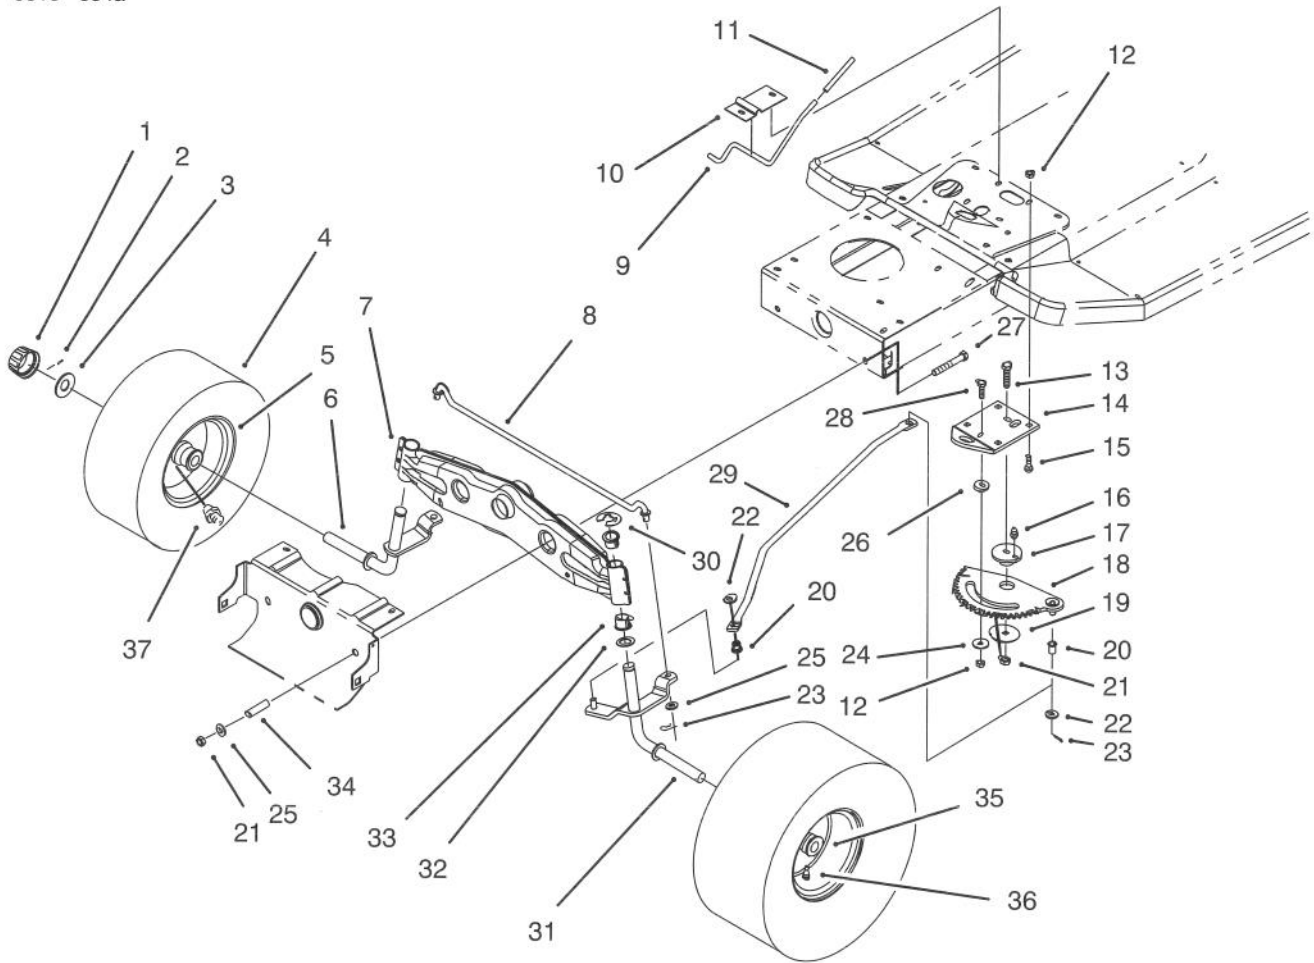

C-1302

FRONT AXLE ASSEMBLY

Ref. No.	Part No.	Description	No. Used
1	61-9780	Cap - Hub	2
2	3272-12	Pin - Cotter	2
3	28-2480	Washer	2
4	88-4060	Tire - 13"	2
5	88-4360	Rim - Front Wheel	2
6	88-4530	Spindle - R.H.	1
7	88-4460	Axle - Front	1
8	88-5380	Rod - Steering Tie	1
9	88-5510	Rod - Parking Brake	1
10	88-5520	Bracket - Parking Brake	1
11	88-0890	Grip - Brake Rod	1
12	3296-29	Nut - Lock	5
13	3231-4	Screw - Carriage	1
14	88-5130	Bracket - Steering Rack	1
15	3230-1	Bolt - Carriage	4
16	302-26	Fitting - Grease	1
17	88-4670	Bushing - Eccentric	1
18	88-5200	Rack - Steering	1
19	111419	Washer - Fender	1
20	52-2891	Bushing - Steering Link	2
21	3296-39	Nut - Lock	3

Ref. No.	Part No.	Description	No. Used
22	3256-25	Washer - Flat	2
23	3272-10	Pin - Cotter	4
24	5-4460	Washer - Fender	1
25	3256-24	Washer - Flat	4
26	88-5010	Spacer - Steering Rack	1
27	323-13	Screw - Hex Hd. Cap	2
28	3230-3	Screw - Carriage	1
29	88-4830	Link - Drag	1
30	32151-48	E-Ring	2
31	88-4930	Spindle - L.H.	1
32	3-6498	Washer - Thrust	2
33	88-5800	Bushing - Steering Spindle	4
34	88-5470	Spacer - Front Axle	2
35	88-4400	Bearing - Wheel	4
36	232-27	Valve Stem w/Cap	2
37	302-5	Fitting - Grease	2
*	232-40	Tube - Inner (Optional)	2
*	88-4270	Wheel & Tire Assembly (Incl. Ref. #4 & 5)	2

*Not Illustrated