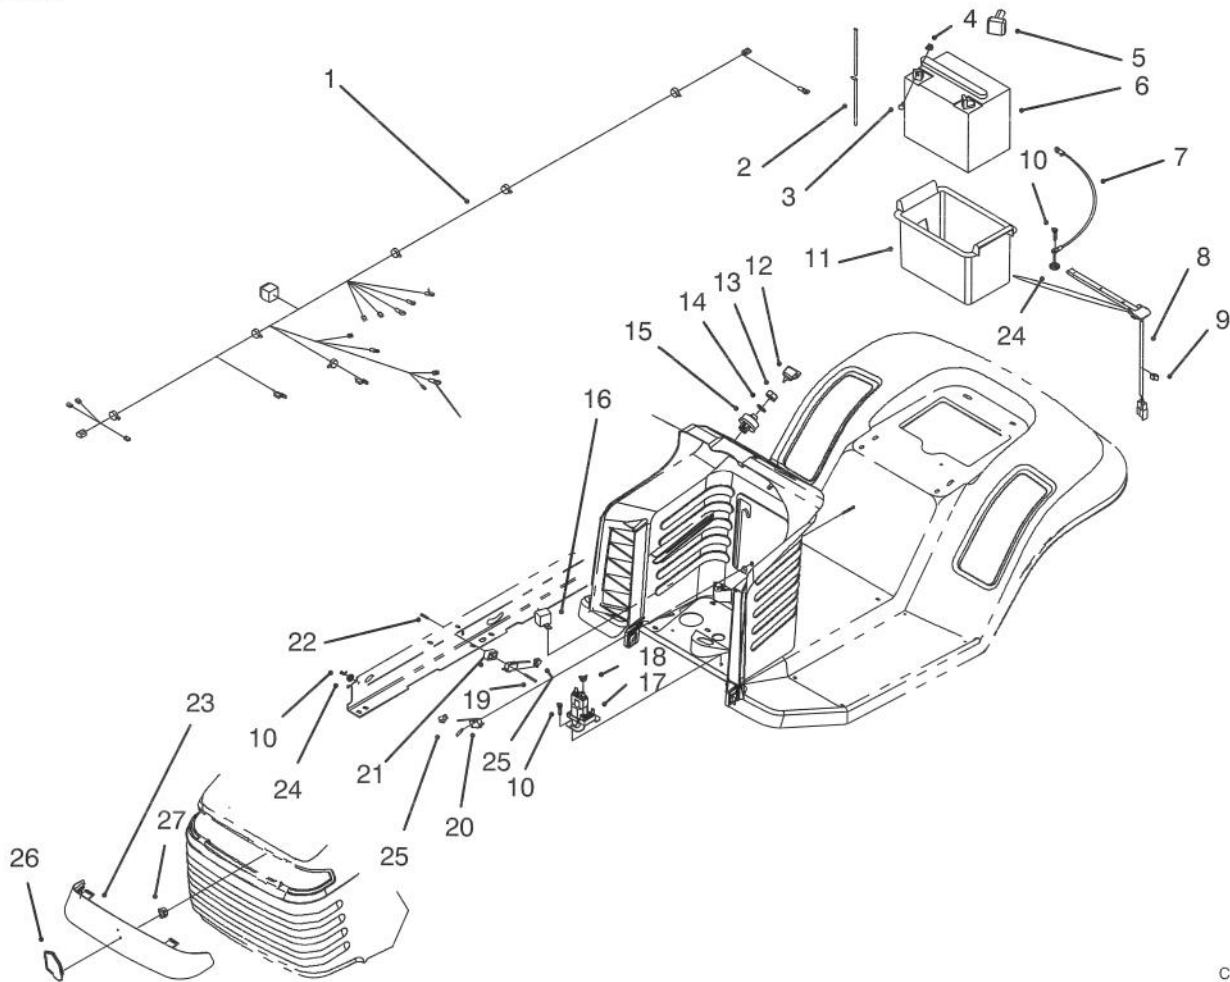

C-1306

ELECTRICAL ASSEMBLY

Ref. No.	Part No.	Description	No. Used
1	88-4310	Harness - Wire	1
2	56-2540	Vent - Tube	1
3	321-4	Screw - Hex Hd. Cap	2
4	32103-22	Nut - Wing	2
5	28-8080	Boot - Battery Terminal	1
6	80-2600	Battery - 7 Plate	1
7	44-8110	Cable - Battery Negative	1
8	38-1420	Switch - Seat	1
9	702366	Clip - Wire Retainer	1
10	32144-4	Screw - Hex Hd. Thr'd Form.	4
11	88-4040	Box - Battery	1
12	63-8360	Key - Ignition	1
13	218-461	Nut - Hex	1

Ref. No.	Part No.	Description	No. Used
14	3254-5	Washer - Lock	1
15	88-9830	Switch - Ignition	1
16	116397	Relay	1
17	47-1910	Solenoid	1
18	32149-2	Nut - Keps	2
19	910478	Screw - Phillips Hd.	4
20	88-9931	Switch - Micro	2
21	88-4880	Spacer - Microswitch	1
22	3290-354	Speednut	2
23	88-3960	Lens - Headlights	1
24	3255-7	Washer - Ext. Tooth Lock	2
25	88-4480	Seal - Plunger	2
26	80-2240	Plate - Grille Panel	1
27	3290-299	Nut - Tinnerman	1