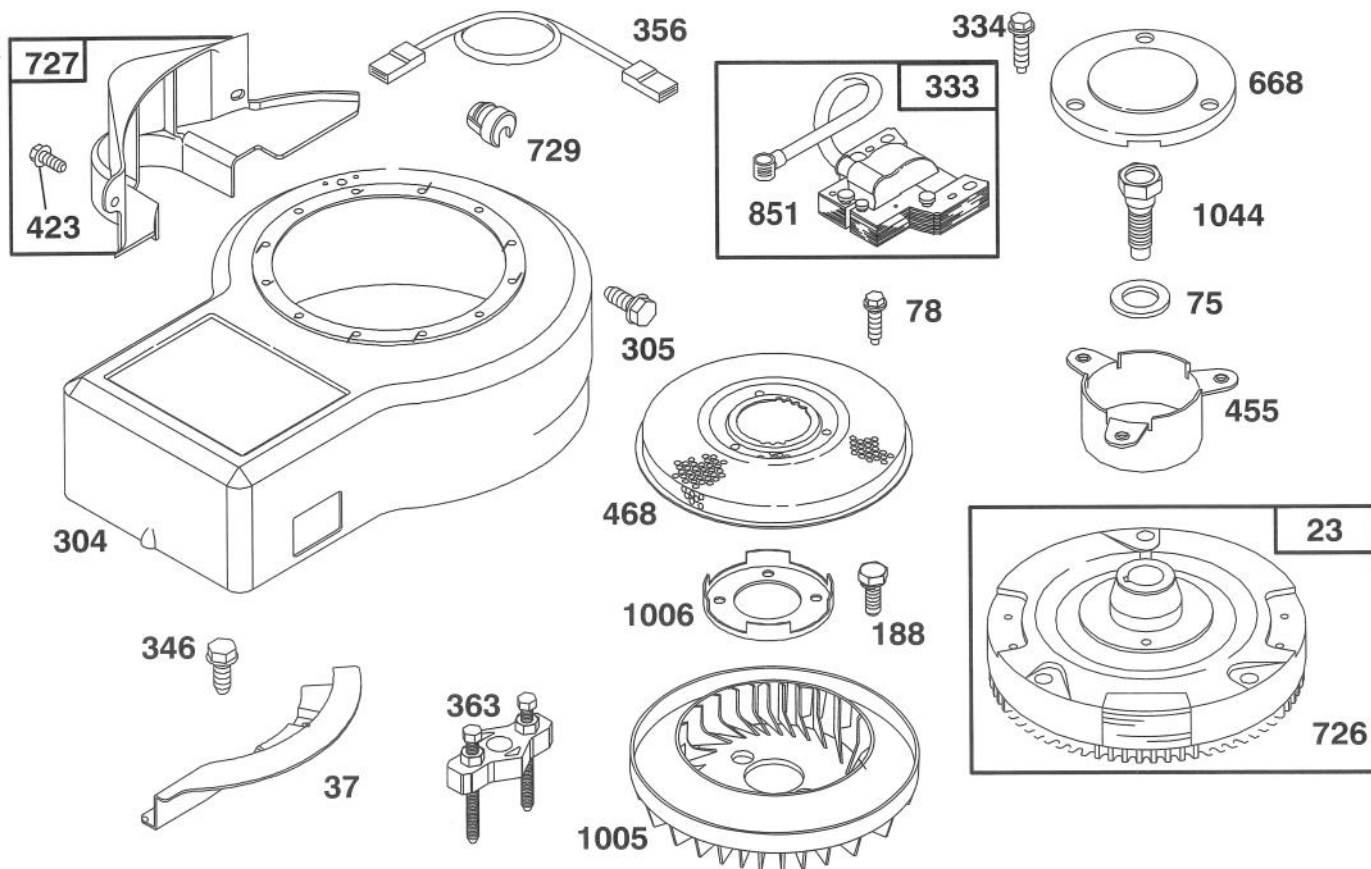

Assemblies include all parts shown in frames.

ENGINE BRIGGS & STRATTON MODEL 283707-0156-01

Ref. No.	Part No.	Description	No. Used	Ref. No.	Part No.	Description	No. Used
23	492326	Flywheel and Ring Gear Assy. - Magneto	1	423	94073	Screw - Sem	1
37	224502	Guard - Flywheel	1	455	222561	Cup - Screen Mounting	1
75	224061	Washer - Spring	1	468	222562	Screen - Flush Rotating	1
78	93805	Screw - Sem	1	668	280848	Spacer	1
188	93535	Screw - Sem (3/4" Long)	1	726	392134	Gear - Ring (Includes Mtg Hardware)	1
304	494269	Housing - Blower	1	727	490324	Cover - Starter	1
305	94619	Screw - Blower Housing Mtg.	1	729	281159	Clip - Lead Wire	1
333	492341	Armature - Magneto	1	851	221798	Terminal - Ignition Cable	1
334	93381	Screw - Armature Mtg.	1	1005	280687	Fan - Flywheel	1
346	93705	Screw - Hex. Head	1	1006	224413	Retainer - Fan	1
356	494328	Wire Assembly	1	1044	94673	Screw - Hex. Head	1
363	19203	Puller - Flywheel	1