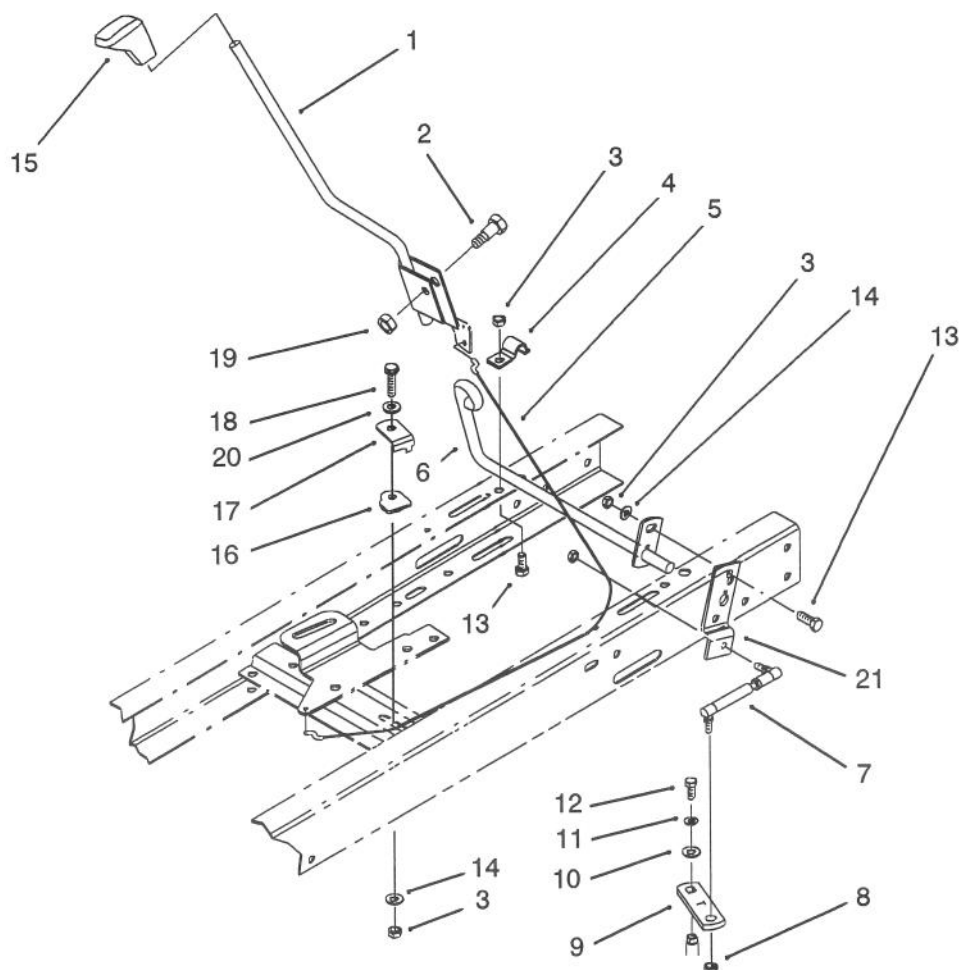

C-1317

SHIFT ASSEMBLY
(Serial No. 3901529 & Up) (Model No. 71140)
(Serial No. 3900900 & Up) (Model No. 71200)

Ref. No.	Part No.	Description	No. Used	Ref. No.	Part No.	Description	No. Used
1	88-5300	Lever - Shift	1	12	329-23	Screw - Hex Hd. Cap	1
2	5-4015	Bolt - Shoulder	1	13	322-3	Screw - Hex Hd. Cap	3
3	3296-29	Nut - Lock	4	14	3256-23	Washer - Flat	2
4	88-4810	Clamp - Shift Pivot	2	15	62-1292	Knob - Shift	1
5	55-9321	Cable - Shotgo	1	16	84-5610	Guide - Cable	1
6	92-5796	Pivot - Shift	1	17	88-5930	Keeper - Cable	1
7	88-5530	Rod - Shift Tie	1	18	3230-3	Bolt - Carriage	1
8	3296-3	Nut - Lock	2	19	3296-39	Nut - Lock	1
9	88-5340	Lever - Trans. Shift	1	20	3256-25	Washer - Flat	1
10	7-5461	Washer - Hardened	1	21	92-5794	Lever - Shift Pivot	1
11	3253-3	Washer - Lock	1