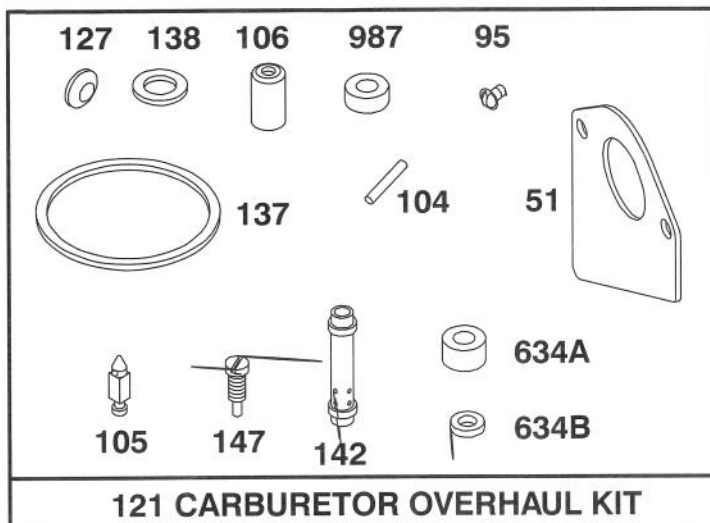

Assemblies include all parts shown in frame.

ENGINE BRIGGS & STRATTON MODEL 254707-0128-01

Ref. No.	Part No.	Description	No. Used
★3	391086	Seal-Oil	1
★7	271866	Gasket-Cylinder Head	1
★9	27803	Gasket-Valve Cover	1
★12	271702	Gasket-Crankcase Cover (1/64" Thick)	1
★	270915	Gasket-Crankcase Cover (.005" Thick)	1
★	270916	Gasket-Crankcase Cover (.009" Thick)	1
★20	291675	Seal-Oil	1
◆◆51	272465	Gasket-Carburetor (Carb. to Elbow)	1
★52	272554	Gasket-Carburetor (Elbow to Cylinder)	1
◆95	94098	Screw-Throttle	1
◆104	231789	Pin-Float Hinge	1
◆105	231855	Valve Assy.-Inlet Needle	1

Ref. No.	Part No.	Description	No. Used
◆106	231854	Inlet Valve Seat	1
121	495837	Carburetor Overhaul Kit	1
◆127		Plug-Welch (Sold in Kit Only).	1
◆◆137	281165	Gasket-Float Bowl	1
◆◆138	281164	Washer-Float Bowl Screw	1
◆142	494878	Nozzle-Carburetor	1
◆147	231794	Pilot-Jet	1
358	393411	Gasket Set	1
★524	68838	Seal-Filler Tube	1
★537	281106	O-Ring-Air Cleaner	1
★634	491323	Seal-Governor	1
◆634A	281168	Seal-Choke Shaft	1
◆634B	281167	Washer-Throttle Shaft	1
★842	270920	Seal-Oil Filler Cap	1
977	494385	Carburetor Gasket Set	1
◆987	281166	Seal-Throttle Shaft	1

◆ Included in Carburetor Gasket Set-Part No. 494385.
★ Included in Gasket Set-Part No. 393411.

◆ Included in Carburetor Overhaul Kit-Part No. 495837.