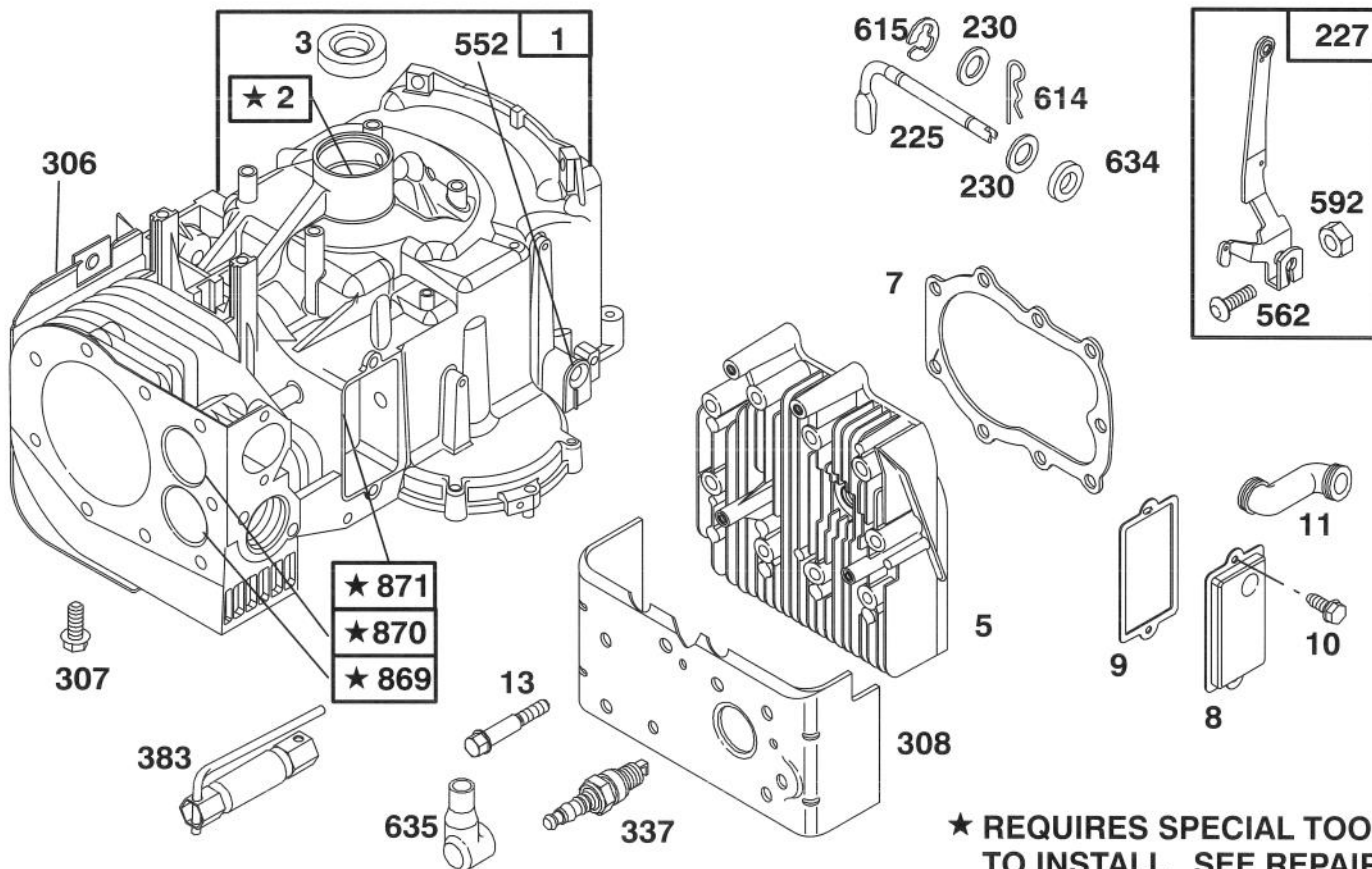

★ REQUIRES SPECIAL TOOLS TO INSTALL. SEE REPAIR INSTRUCTION MANUAL.

Assemblies include all parts shown in frame. **1019 LABEL KIT**

ENGINE BRIGGS & STRATTON MODEL 254707-0128-01

Ref. No.	Part No.	Description	No. Used
1	495728	Cylinder Assembly	1
2	399265	Bearing-Cylinder	1
★3	391086	Seal-Oil	1
5	212914	Head-Cylinder	1
★7	271866	Gasket-Cylinder Head	1
8	391406	Breather Assembly	1
★9	27803	Gasket-Valve Cover	1
10	94621	Screw-Sem	1
11	280100	Tube-Breather	1
13	93723	Screw-Cylinder Head	1
225	231058	Crank-Governor	1
227	493935	Lever Assy.-Governor	1
230	94742	Washer-Gov. Crank	1
306	224542	Shield-Cylinder	1
307	93949	Screw-Cylinder Shield Mtg.	1
308	222725	Cover-Cylinder Head	1
337	802592	Plug-Spark	1

Ref. No.	Part No.	Description	No. Used
383	89838	Wrench-Spark Plug	1
552	231597	Bushing-Gov. Crank	1
562	92613	Bolt-Governor Lever	1
592	231082	Nut-Hex.	1
614	93306	Cotter-Pin	1
615	93307	Retainer-E-Ring	1
★634	491323	Seal-Oil	1
635	66538	Elbow-Spark Plug	1
869	261463	Seat-Intake Valve (Standard)	1
870	213316	Seat-Exhaust Valve (Standard)	1
871	261961	Guide-Exhaust Valve	1
		Note: 231218 Guide-Intake Valve	1
1019	491195	Label Kit	1

★ Included in Gasket Set-Part No. 393411.