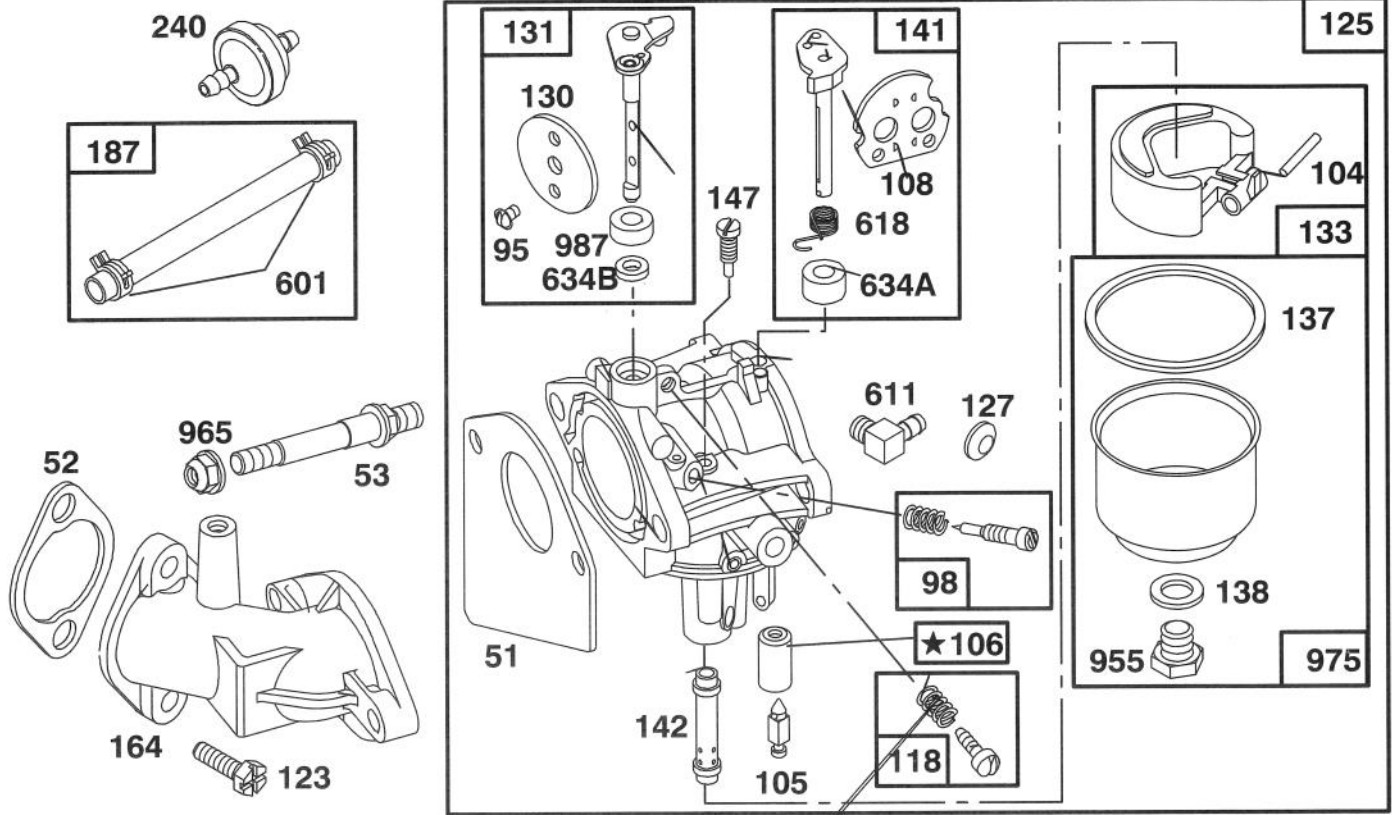

★ REQUIRES SPECIAL TOOLS TO INSTALL. SEE REPAIR INSTRUCTION MANUAL.

Assemblies include all parts shown in frame.

ENGINE BRIGGS & STRATTON MODEL 254707-0128-01

Ref. No.	Part No.	Description	No. Used
◆51	272465	Gasket-Carburetor (Carb. to Elbow)	1
★52	272554	Gasket-Carburetor Mtg.	1
53	94637	Stud-Carburetor Mtg.	1
●95	94098	Screw-Throttle	1
98	495800	Screw-Idle Speed	1
●104	231789	Pin-Float Hinge	1
●105	231855	Valve Assy.-Inlet Needle	1
●106	231854	Inlet Valve Seat	1
108	224666	Valve-Choke	1
118	494383	Valve-Needle	1
123	94616	Screw-Carburetor Mtg.	1
125	495784	Carburetor Assembly	1
●127		Plug-Welch (Sold in Kit Only).	1
130	224539	Valve-Throttle	1
131	494379	Shaft and Lever-Throttle	1
133	494381	Float-Carburetor	1
◆137	281165	Gasket-Float Bowl	1
◆138	281164	Washer-Float Bowl Screw	1

Ref. No.	Part No.	Description	No. Used
141	494380	Shaft and Lever-Choke	1
●142	494878	Nozzle-Carburetor Note: 495604 High Altitude Kit Includes:	1
		281164 Washer-Bowl	1
●147	231794	Pilot-Jet	1
164	213819	Elbow-Carburetor	1
187	393815	Line-Fuel	1
240	298090	Filter-Fuel	1
601	93053	Clamp-Fuel Pipe	1
611	494451	Fuel Inlet Tube	1
618	262803	Spring-Choke	1
●634A	281168	Seal-Choke Shaft	1
●634B	281167	Washer-Throttle Shaft	1
955	94642	Screw-Fuel Bowl	1
965	94108	Locknut	1
975	494378	Bowl Assy.-Carburetor	1
●987	281166	Seal-Throttle Shaft	1

★ Included in Gasket Set-Part No. 393411.

● Included in Carburetor Overhaul Kit-Part No. 495837.

◆ Included in Carburetor Gasket Set-Part No. 494385.