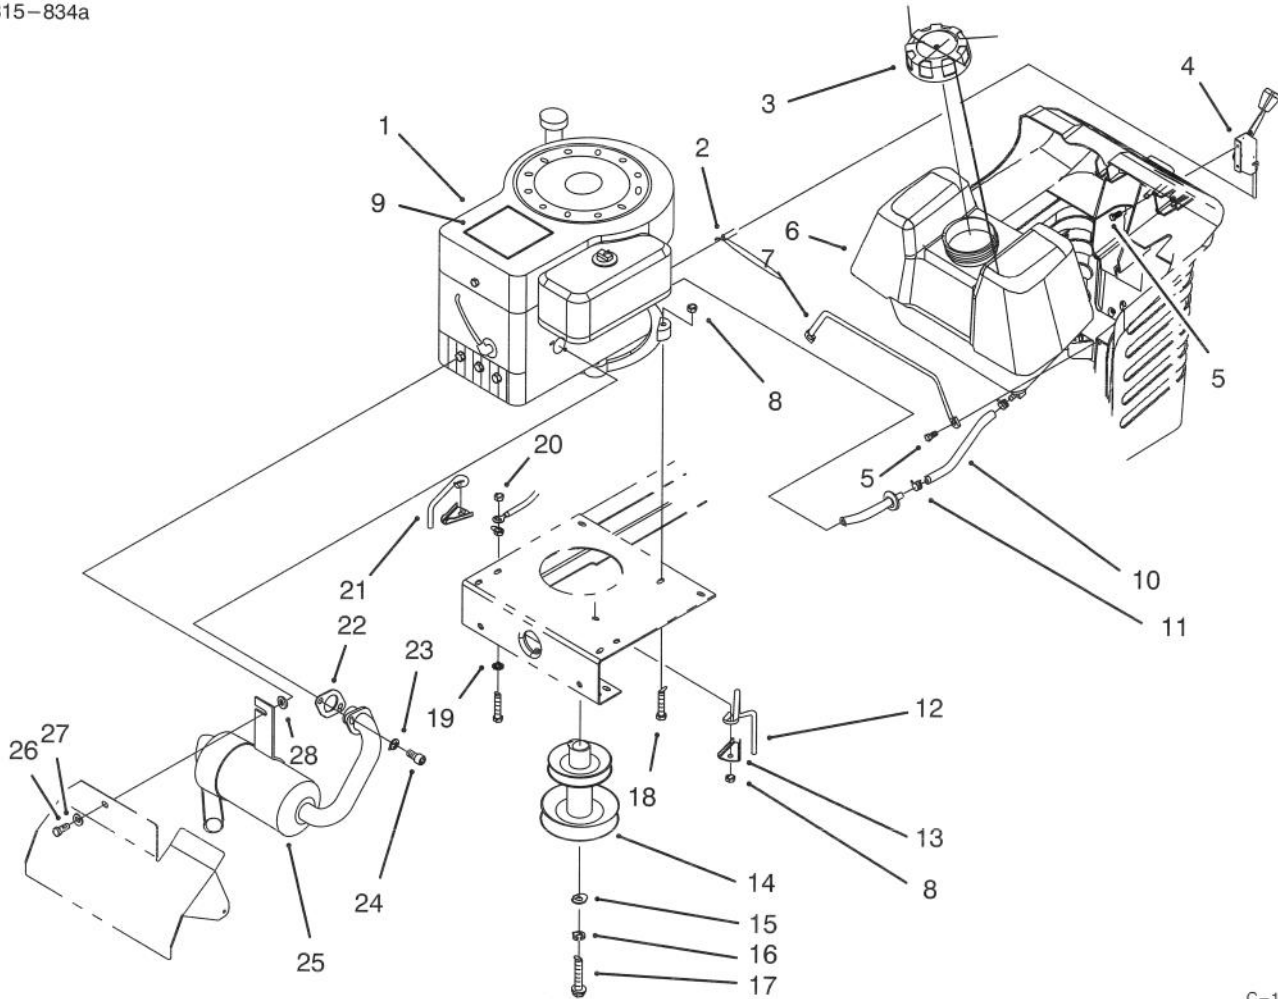

Ref. No.	Part No.	Description	No. Used
22	3256-25	Washer - Flat	2
23	3272-10	Pin - Cotter	4
24	5-4460	Washer - Fender	1
25	3256-24	Washer - Flat	4
26	88-5010	Spacer - Steering Rack	1
27	323-13	Screw - Hex Hd. Cap	2
28	3230-3	Screw - Carriage	1
29	88-4830	Link - Drag	1
30	32151-48	E-Ring	2
31	88-4930	Spindle - L.H.	1
32	3-6498	Washer - Thrust	2
33	88-5800	Bushing - Steering Spindle	4
34	88-5470	Spacer - Front Axle	2
35	88-4400	Bearing - Wheel	4
36	232-27	Valve Stem w/Cap	2
37	302-5	Fitting - Grease	2
*	232-40	Tube - Inner (Optional)	2
*	88-4270	Wheel & Tire Assembly (Incl. Ref. #4 & 5)	2

*Not Illustrated

C-1341

STEERING ASSEMBLY

Ref. No.	Part No.	Description	No. Used	Ref. No.	Part No.	Description	No. Used
1	3296-42	Nut - Lock	2	7	32121-78	Pin - Roll	1
2	3256-22	Washer - Flat	2	8	88-4150	Plug	1
3	88-4190	Bushing - Sliding	1	9	88-6380	Shaft - Steering	1
4	321-4	Screw - Hex Hd. Cap	2	10	88-5150	Bushing - Flange	1
5	88-3850	Wheel - Steering (Incl. Ref. #6)	1	11	3-6498	Washer - Thrust	1
6	88-3870	Cover - Steering Wheel	1	12	32151-48	E-Ring	1