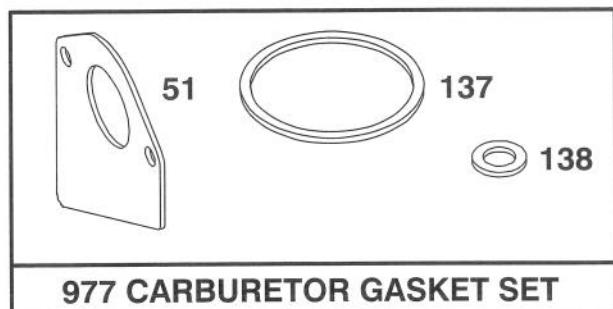

121 CARBURETOR OVERHAUL KIT

977 CARBURETOR GASKET SET