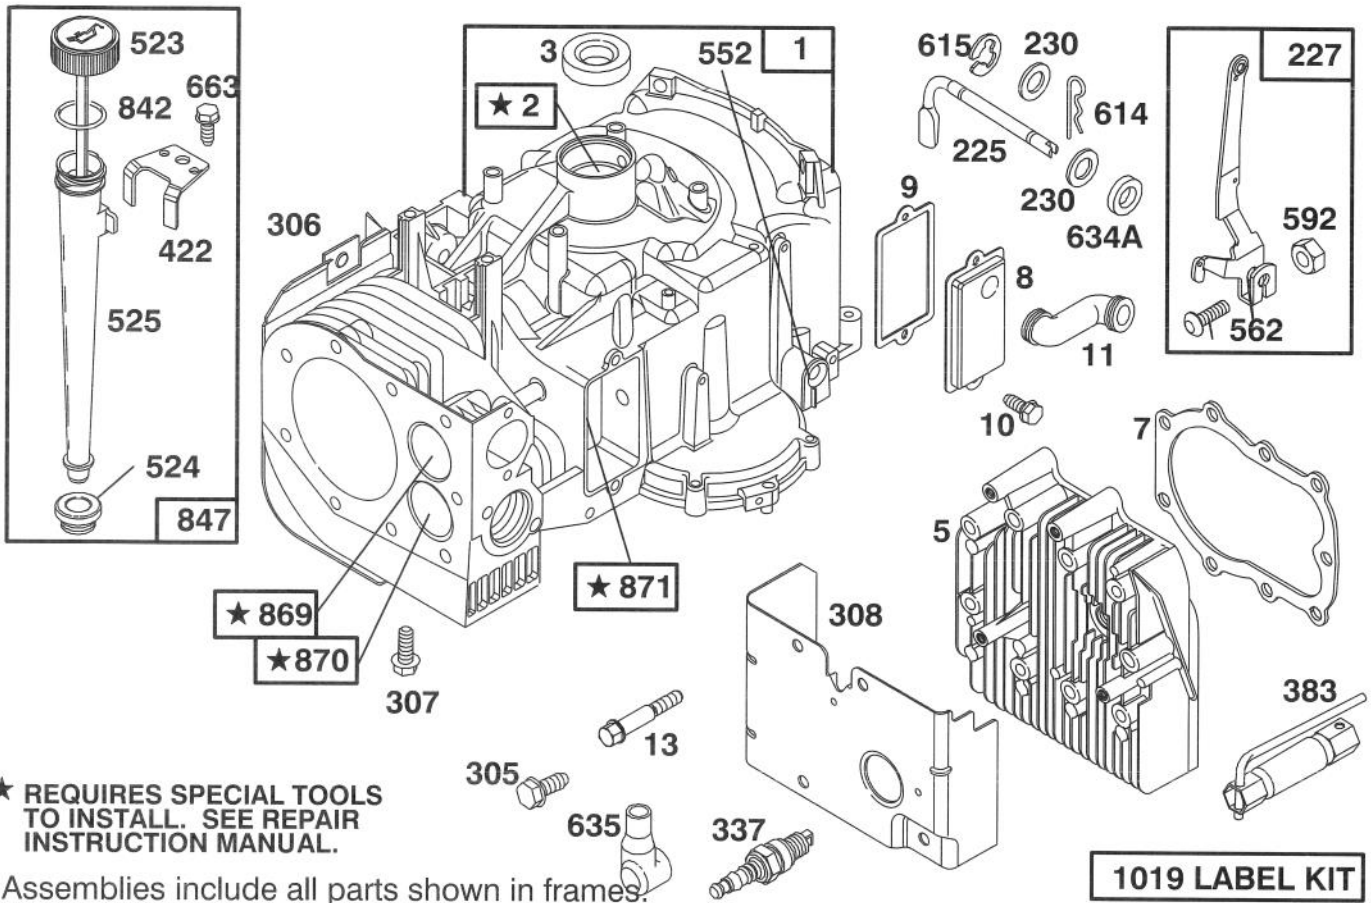

ENGINE BRIGGS & STRATTON MODEL 283707-0156-01

Ref. No.	Part No.	Description	No. Used
1	490450	Cylinder Assembly	1
2	399265	Bearing-Cylinder	1
★3	391086	Seal-Oil	1
5	494240	Head-Cylinder	1
★7	271866	Gasket-Cylinder Head	1
8	391406	Breather Assembly	1
★9	27803	Gasket-Valve Cover	1
10	94621	Screw-Sem	1
11	280100	Tube-Breather	1
13	94622	Screw-Cylinder Head	1
225	231058	Crank-Governor	1
227	493935	Lever Assy.-Governor	1
230	94742	Washer-Gov. Crank	1
305	94619	Screw-hex. Washer Hd.	1
306	224545	Shield-Cylinder	1
307	94623	Screw-Cyl. Shield Mtg.	1
308	491490	Cover-Cylinder Head	1
337	802592	Plug-Spark	1
383	89838	Wrench-Spark Plug	1
422	223721	Clamp-Oil Filler Tube	1

Ref. No.	Part No.	Description	No. Used
523	495230	Cap and Dipstick-Oil Filler	1
★524	68838	Seal-Filler Tube	1
525	280741	Tube-Oil Filler	1
552	231597	Bushing-Gov. Crank	1
562	92613	Bolt-Governor Lever	1
592	231082	Nut-Hex.	1
614	93306	Cotter-Hair Pin	1
615	93307	Retainer-E-Ring	1
★634A	491323	Seal-Governor	1
635	66538	Elbow-Spark Plug	1
663	94620	Screw-Hex Head	1
★842	270920	Seal-Oil Filler Cap	1
847	490474	Fill Group-Oil	1
869	261463	Seat-Intake Valve (Std.)	1
870	213316	Seat-Exhaust Valve (Std.)	1
871	261961	Guide-Exhaust Valve	1
		Note: 231218 Guide-Intake Valve	1
1019	491255	Label Kit	1

★ Included in Gasket Set-Part No. 494241.