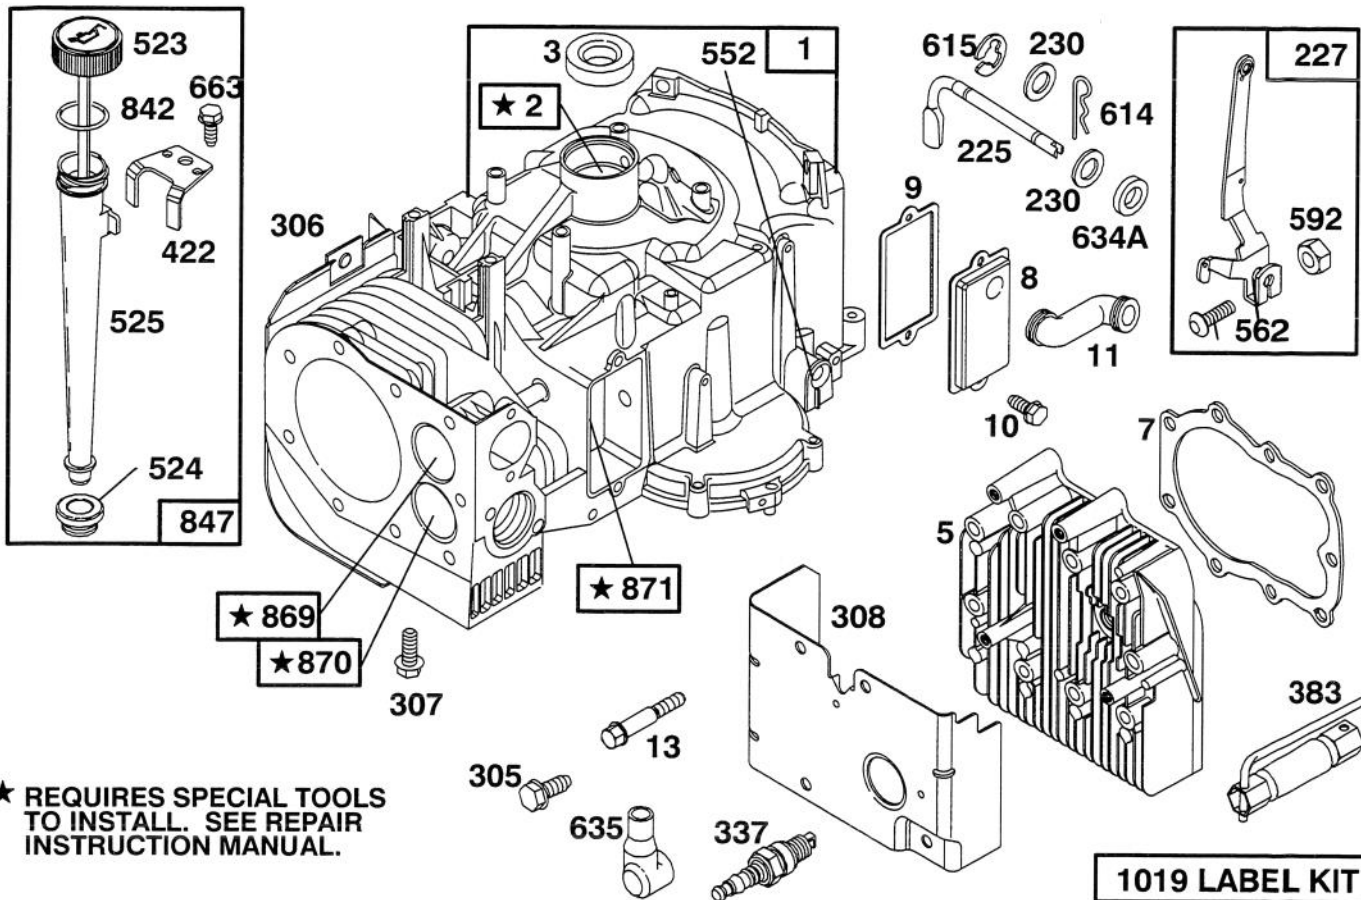

★ REQUIRES SPECIAL TOOLS TO INSTALL. SEE REPAIR INSTRUCTION MANUAL.

Assemblies include all parts shown in frames.

ENGINE BRIGGS & STRATTON MODEL 286707-0452-01

Ref. No.	Part No.	Description	No. Used
1	490450	Cylinder Assembly	1
2	399265	Bearing - Cylinder	1
★3	391086	Seal - Oil	1
5	494240	Head - Cylinder	1
★7	271866	Gasket - Cylinder Head	1
8	391406	Breather Assembly	1
★9	27803	Gasket - Valve Cover	1
10	94621	Screw - Sem	1
11	280100	Tube - Breather	1
13	94622	Screw - Cylinder Head	1
225	231058	Crank - Governor	1
227	493935	Lever Assy. - Governor	1
230	94742	Washer - Gov. Crank	1
305	94619	Screw - Hex. Washer Hd.	1
306	224545	Shield - Cylinder	1
307	94623	Screw - Cyl. Shield Mtg.	1
308	491490	Cover - Cylinder Head	1
337	802592	Plug - Spark	1
383	89838	Wrench - Spark Plug	1
422	223721	Clamp - Oil Filler Tube	1
523	495230	Cap and Dipstick - Oil Filler	1

Ref. No.	Part No.	Description	No. Used
★524	68838	Seal - Filler Tube	1
525	280741	Tube - Oil Filler	1
552	231597	Bushing - Gov. Crank	1
562	92613	Bolt - Governor Lever	1
592	231082	Nut - Hex.	1
614	93306	Cotter - Hair Pin	1
615	93307	Retainer - E-Ring	1
★634A	491323	Seal - Governor	1
635	66538	Elbow - Spark Plug	1
663	94620	Screw - Hex Head	1
★842	270920	Seal - Oil Filler Cap	1
847	490474	Fill Group - Oil	1
869	261463	Seat - Intake Valve (Std.)	1
870	213316	Seat - Exhaust Valve (Std.)	1
871	261961	Guide - Exhaust Valve	1
		Note: 231218 Guide - Intake Valve	1
1019	491255	Label Kit	1

★ Included in Gasket Set - Part No. 494241.