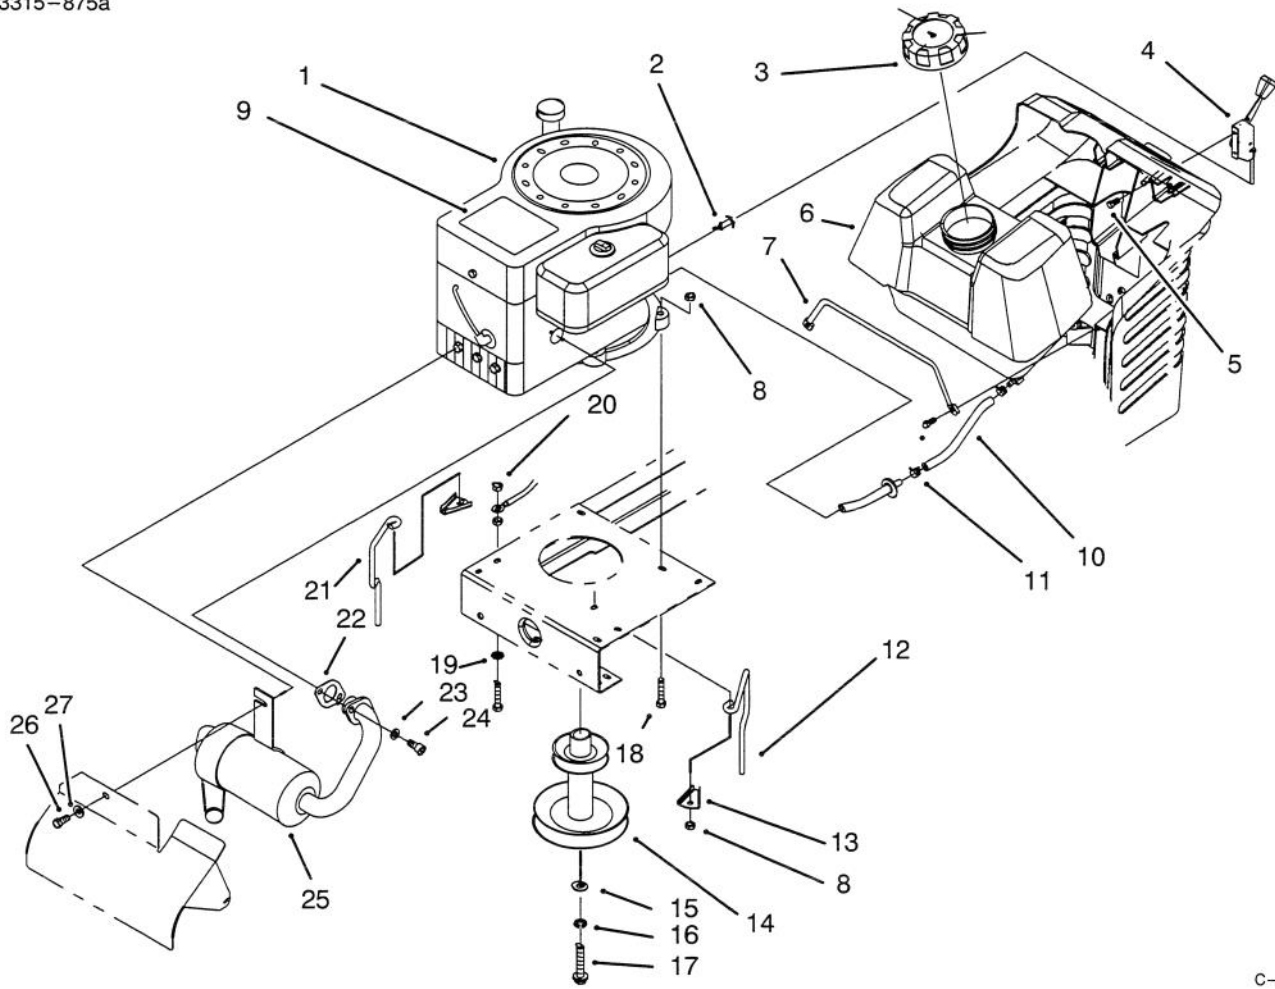

C-1345

ENGINE ASSEMBLY

Ref. No.	Part No.	Description	No. Used
1		Engine - 12.5 H.P. (Model No. 71202 Only)	1
*		Engine - 12 H.P. (Model No. 71180 Only)	1
2	88-4350	Cable - Throttle	1
3	88-3980	Cap - Gas	1
4	88-4340	Control - Throttle	1
5	27-0220	Screw - Plastite	4
6	88-3880	Tank - Gas	1
7	88-5920	Rod - Gas Tank	1
8	3296-29	Nut - Lock	3
9	92-2482	Decal - Engine 12 H.P. (Model No. 71180 Only)	1
*	92-2481	Decal - Engine 12.5 (Model No. 71202 Only)	1
10	47-2963	Line - Fuel	1
11	2412-98	Clamp - Hose	2

Ref. No.	Part No.	Description	No. Used
12	88-5830	Guide - Belt L.H.	1
13	76-3820	Anchor - Belt Guide	2
14	88-4850	Pulley - Engine	1
15	3256-25	Washer - Flat	1
16	3253-22	Washer - Lock	1
17	26-0671	Bolt - Blade	1
18	322-9	Screw - Hex Hd. Cap	4
19	3255-8	Washer - Ext. Tooth Lock	1
20	32149-1	Nut - Keps	2
21	88-5840	Guide - Belt R.H.	1
22	88-4410	Gasket - Muffler	1
23	3253-4	Washer - Lock	2
24	3274-12	Screw - Hex Soc. Hd.	2
25	88-6480	Muffler	1
26	321-4	Screw - Hex Hd. Cap	1
27	3253-3	Washer - Lock	1

*Not Illustrated