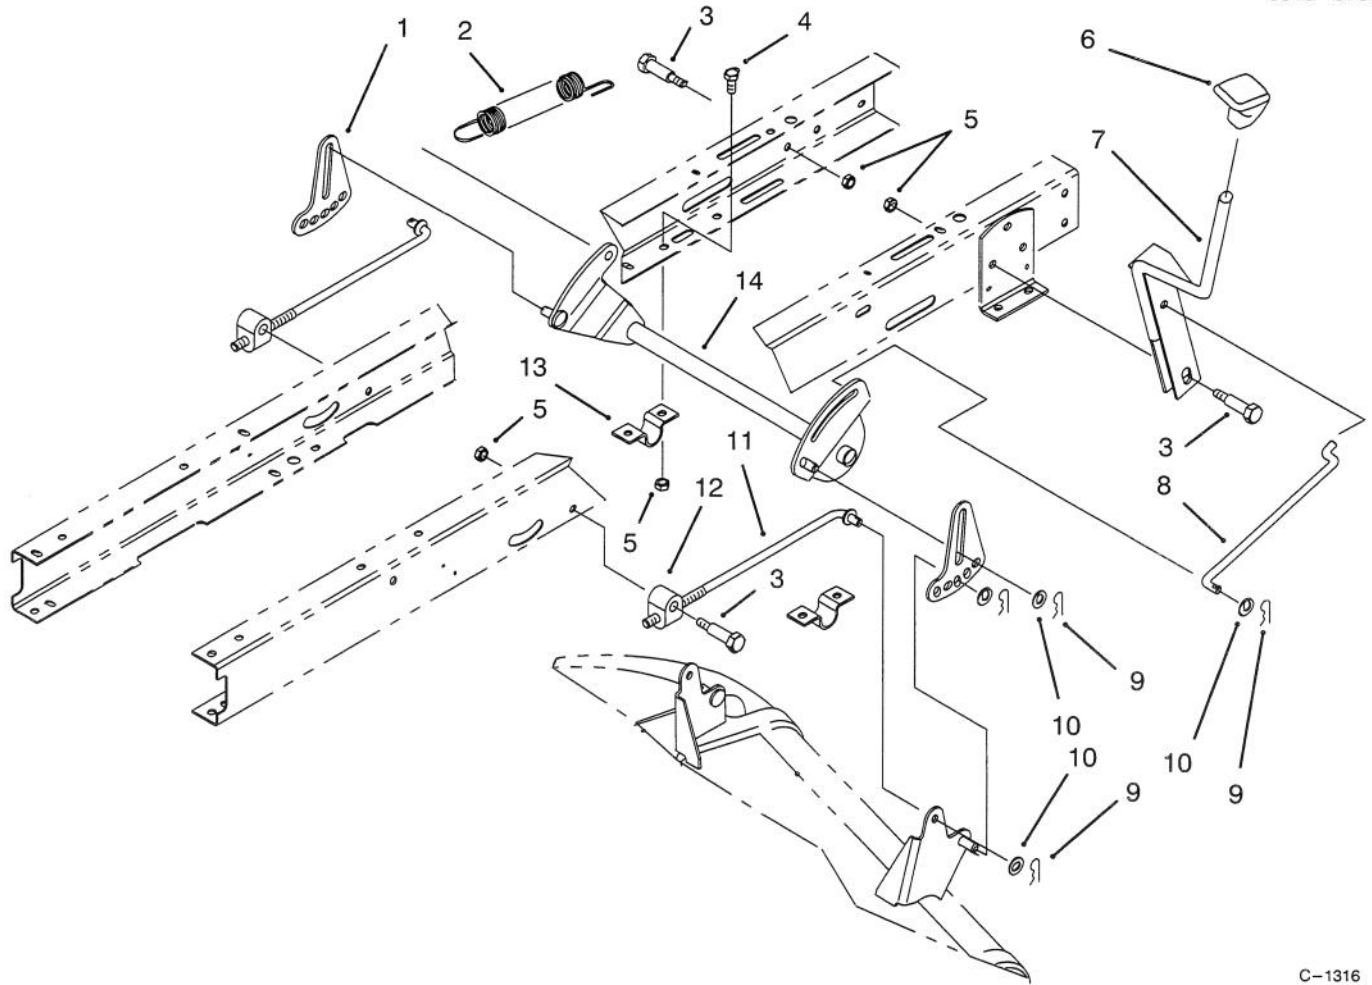

C-1316

HEIGHT OF CUT ASSEMBLY

Ref. No.	Part No.	Description	No. Used	Ref. No.	Part No.	Description	No. Used
1	88-5570	Link - Adjusting H.O.C.	2	8	88-5900	Link - H.O.C.	1
2	88-6460	Spring - Extension	1	9	3290-307	Pin - Hair Cotter	7
3	7-0030	Bolt - Shoulder	4	10	3256-24	Washer - Flat	7
4	322-3	Screw - Hex Hd. Cap	4	11	88-5450	Rod - Hanger Rear	2
5	3296-29	Nut - Lock	8	12	88-4230	Trunnion - H.O.C. Rear	2
6	62-1292	Knob - Shift	1	13	88-4730	Clamp - H.O.C. Pivot	2
7	88-5310	Lever - H.O.C.	1	14	88-5110	Pivot - H.O.C.	1