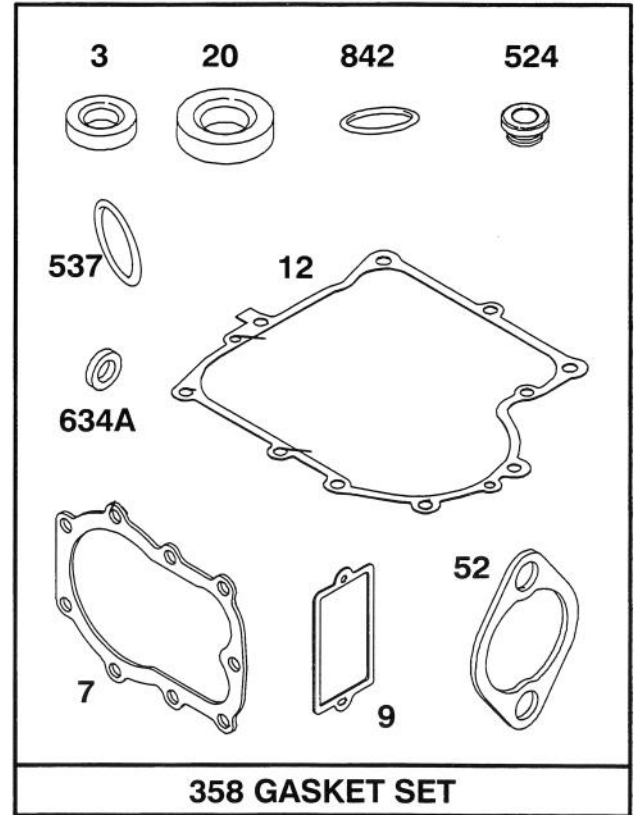

358 GASKET SET

Assemblies include all parts shown in frames.

ENGINE BRIGGS & STRATTON MODEL 283707-0156-01

Ref. No.	Part No.	Description	No. Used
*3	391086	Seal-Oil	1
*7	271866	Gasket-Cylinder Head	1
*9	27803	Gasket-Valve Cover	1
*12	271916	Gasket-Crankcase Cover (1/64" Thick)	1
*	271997	Gasket-Crankcase Cover (.005" Thick)	1
*	271996	Gasket-Crankcase Cover (.009" Thick)	1
*20	291675	Seal-Oil	1
◆●51	272465	Gasket-Carburetor (Carb. to Elbow)	1
*52	272554	Gasket-Carburetor (Elbow to Cylinder)	1
●95	94098	Screw-Throttle	1
●104	231789	Pin-Float Hinge	1
●105	231855	Valve Assy.-Inlet Needle	1
●106	231854	Inlet Valve Seat	1

Ref. No.	Part No.	Description	No. Used
121	495799	Carburetor Overhaul Kit	1
●127		Plug-Welch (Sold in Kit Only)	1
◆●137	281165	Gasket-Float Bowl	1
◆●138	281164	Washer-Float Bowl Screw	1
●142	494537	Nozzle-Carburetor	1
●147	231794	Pilot-Jet	1
358	494241	Gasket Set	1
*524	68838	Seal-Filler Tube	1
*537	281106	O-Ring-Air Cleaner	1
●634	281168	Seal-Choke Shaft	1
*634A	491323	Seal-Governor	1
●634B	281167	Washer-Throttle Shaft	1
*842	270920	Seal-Oil Filler Cap	1
977	494358	Carburetor Gasket Set	1
●987	281166	Seal-Throttle Shaft	1

* Included in Gasket Set-Part No. 494241.

● Included in Carburetor Overhaul Kit-Part No. 495799.

◆ Included in Carburetor Gasket Set-Part No. 494385.