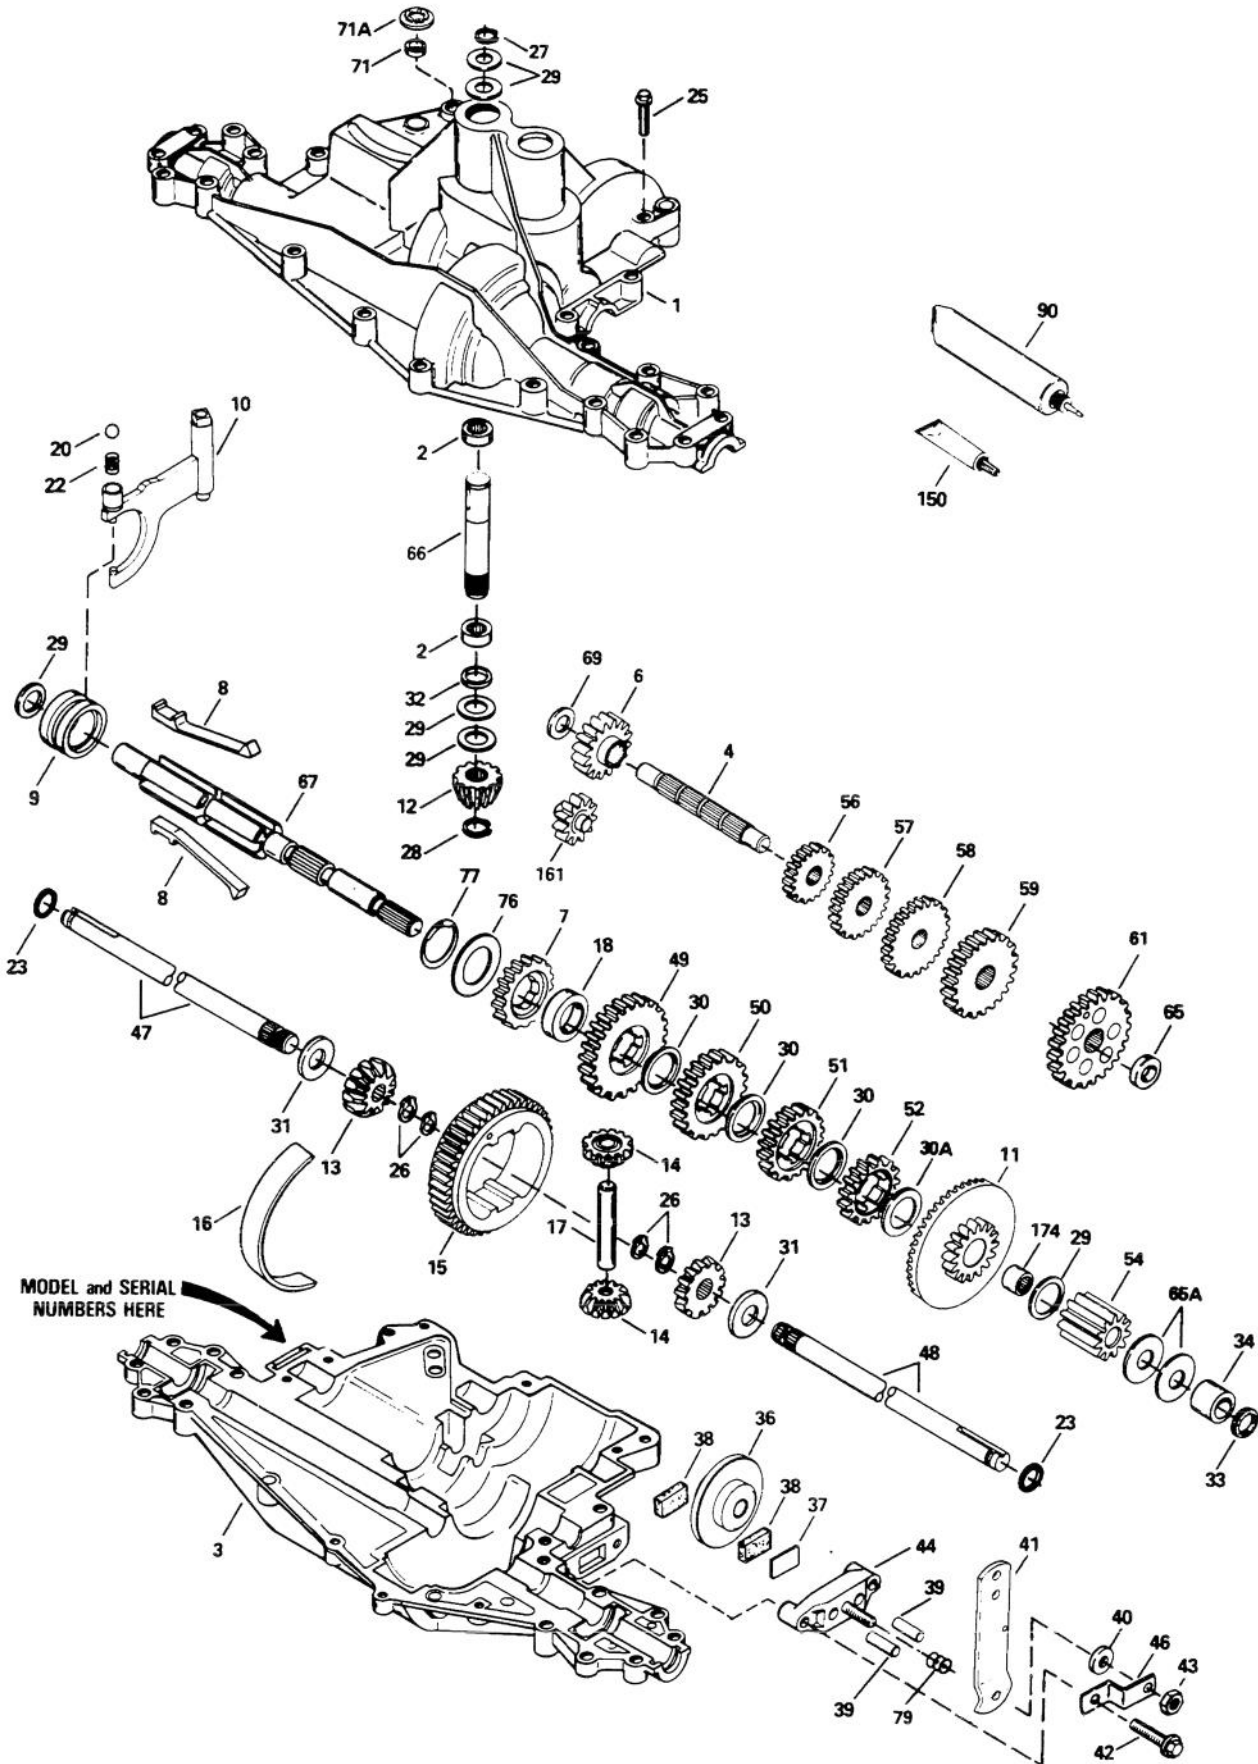

PEERLESS TRANSAXLE MODEL NO. 915-020

PEERLESS TRANSAXLE MODEL NO. 915-020

Ref. No.	Part No.	Description	No. Used	Ref. No.	Part No.	Description	No. Used
1	772128	Transaxle Cover	1	41	790045	Brake Lever	1
3	770110	Transaxle Case	1	42	792073	Screw	2
4	776300	Countershaft	1	43	792075	Locknut	1
6	778281	Spur Gear (16 Teeth)	1	44	790025	Brake Pad Holder	1
7	778122A	Spur Gear (22 Teeth)	1	46	786086	Brake Lever Bracket	1
8	792133	Shift Key	4	47	774869	Axle (16-13/16" lg.)	1
9	784352	Shift Collar	1	48	774688	Axle (11-5/8" lg.)	1
10	784370	Shift Rod & Fork	1			(Incl. Ref. #26)	1
11	778261	Bevel Gear & Bearing (44/16 Teeth) (Incl. Ref. #174)	1	49	778125	Spur Gear (35 Teeth)	1
12	778262	Bevel Pinion (14 Teeth)	1	50	778250	Spur Gear (17 Teeth)	1
13	778221	Bevel Gear (16 Teeth)	2	51	778313	Spur Gear (19 Teeth)	1
14	778068	Differential Pinion	2	52	778121A	Spur Gear (20 Teeth)	1
15	778260	Ring Gear	1	54	778263	Spur Gear (11 Teeth)	1
16	786150	Bearing Strip	1	56	778151	Spur Gear (15 Teeth)	1
17	78139	Drive Pin	1	57	778249	Spur Gear (23 Teeth)	1
18	786147	Neutral Spacer	1	58	778314	Spur Gear (21 Teeth)	1
20	792139	Ball (3/8" dia.)	1	59	778129A	Spur Gear (30 Teeth)	1
22	792142	Spring	1	61	778265	Spur Gear (34 Teeth)	1
23	788061	Seal Ring	2	65	780162	Washer	1
25	792073	Screw	17	65A	780160	Washer	2
26	792125	Retaining Ring (pkg. of 2)	4	66	776299	Input Shaft (3.522" lg.)	1
27	792035	Retaining Ring	1	67	776352	Shifter & Brake Shaft	1
28	788040	Retaining Ring	1	69	780161	Thrust Washer	1
29	780072	Washer	6	71	788069	Square Cut Ring	1
30	780108	Washer	3	71A	792145	Pushnut	1
30A	789145	Washer	1	76	780090	Washer	1
31	780001	Washer	2	77	788078A	Inverted Retaining Ring (pkg. of 2)	1
32	792001	O-Ring	1	79	792144	Spring	1
33	788076	O-Ring	1	90	788067B	Grease (32 oz. btl. Bentonite grease)	1
34	780159	Bushing	1				
36	790071	Brake Disk	1	150	510334	Gasket Eliminator (Loctite #515)	1
37	790007	Brake Pad Plate	1				
38	790006	Brake Pad	2	161	776302	Reverse Idler Assembly	1
39	786026	Dowel Pin	2	174	780085	Needle Bearing	1
40	792076A	Washer	1