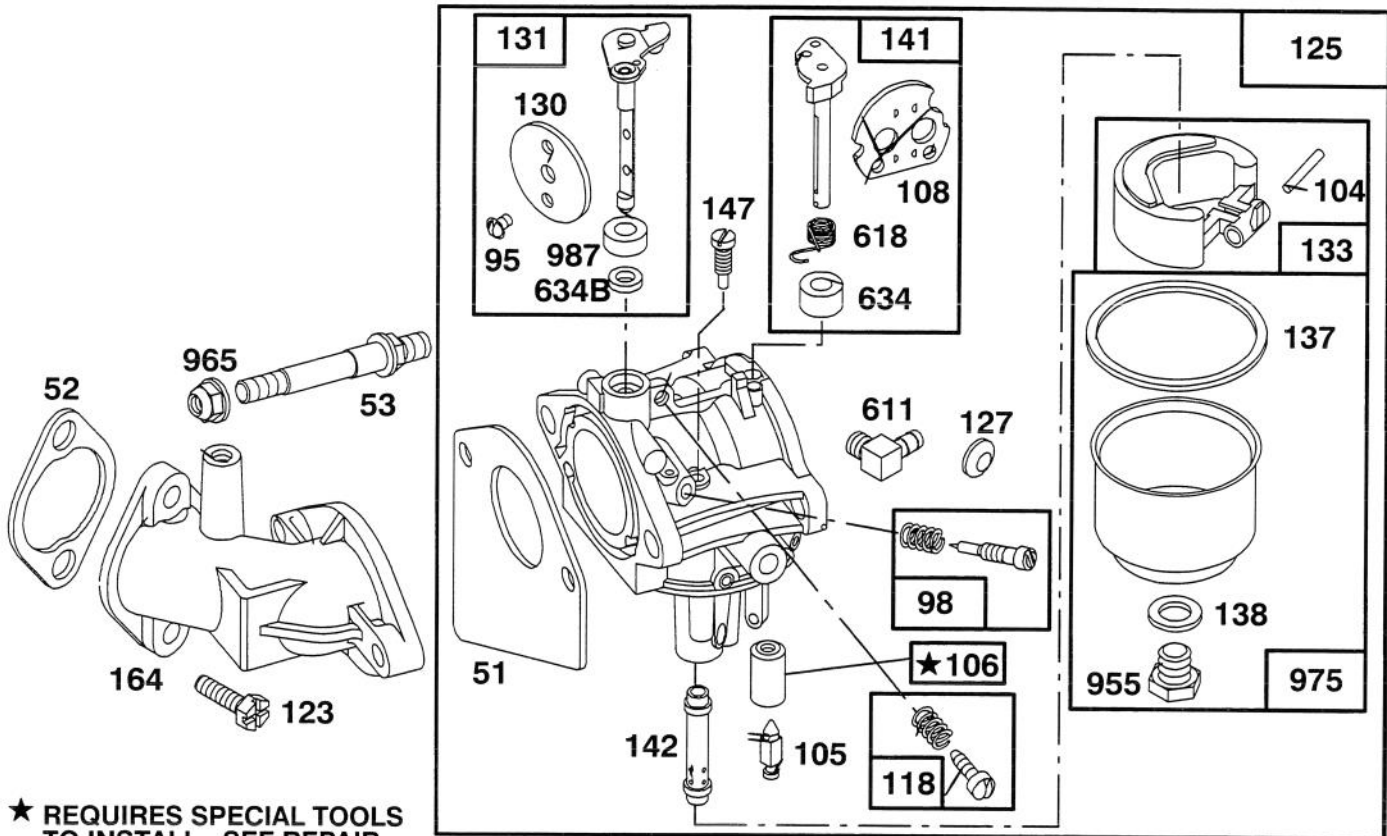

Assemblies include all parts shown in frames.

★ REQUIRES SPECIAL TOOLS TO INSTALL. SEE REPAIR INSTRUCTION MANUAL.

ENGINE BRIGGS & STRATTON MODEL 286707-0452-01

Ref. No.	Part No.	Description	No. Used
◆5	1272465	Gasket-Carburetor (Carb. to Elbow)	1
★52	272554	Gasket-Carburetor (Elbow to Cylinder)	1
53	94637	Stud-Carb. Mtg.	1
●95	94098	Screw-Throttle	1
98	495800	Screw-Idle Speed	1
●104	231789	Pin-Float Hinge	1
●105	231855	Valve Assy.-Inlet Needle	1
●106	231854	Inlet Valve Seat	1
108	224540	Valve-Choke	1
118	494383	Valve-Needle	1
121	495799	Carburetor Overhaul Kit	1
123	94616	Screw-Elbow Mtg.	1
125	495706	Carburetor Assembly	1
●127		Plug-Welch (Sold in Kit Only).	1
130	224539	Valve-Throttle	1

Ref. No.	Part No.	Description	No. Used
131	494379	Shaft and Lever- Throttle	1
133	494381	Float-Carburetor	1
●◆137	281165	Gasket-Float Bowl	1
●◆138	281164	Washer-Float Bowl Screw	1
141	494380	Shaft and Lever-Choke	1
●142	494537	Nozzle-Carburetor	1
●147	231794	Pilot-Jet	1
164	213819	Carburetor-Elbow	1
611	494451	Fuel Inlet Tube	1
618	262803	Spring-Choke Return	1
●634	281168	Seal-Choke Shaft	1
●634B	281167	Washer-Throttle Shaft	1
955	94642	Screw-Fuel Bowl	1
965	94108	Locknut-Air Cleaner Mtg.	1
975	494378	Bowl Assy.-Carburetor	1
977	494385	Carburetor Gasket Kit	1
●987	281166	Seal-Throttle Shaft	1

◆ Included in Carburetor Gasket Set-Part No.494385.

★ Included in Gasket Set-Part No. 494241.

● Included in Carburetor Overhaul Kit-Part No. 495799.