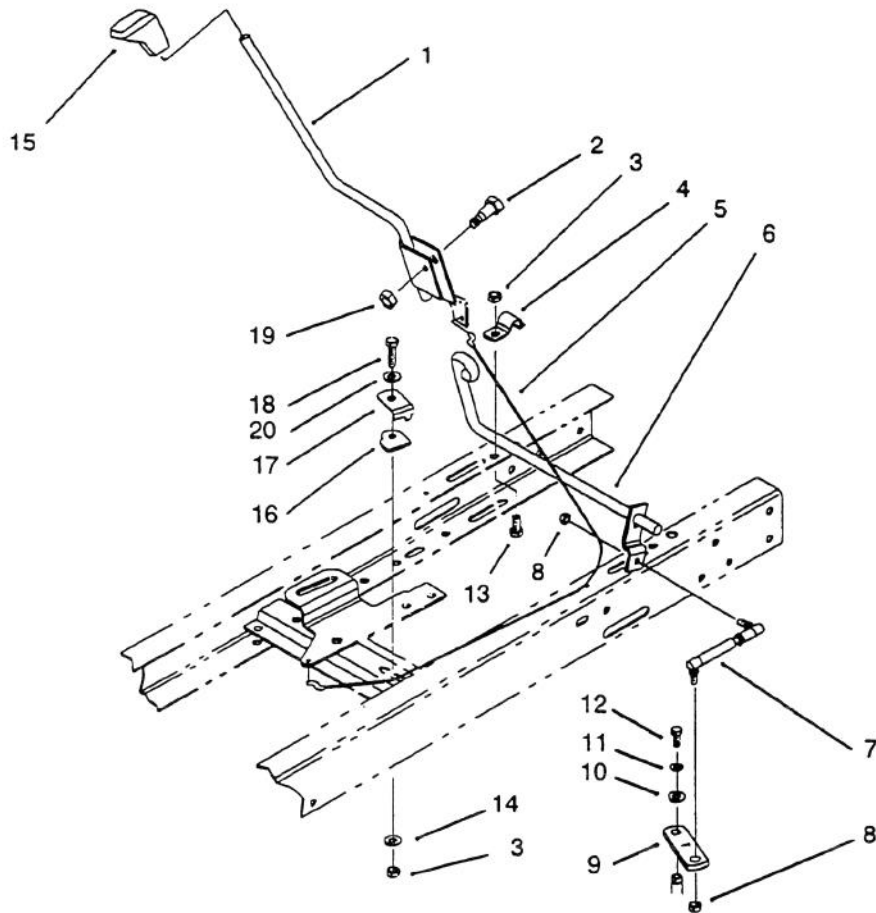

C-1524

SHIFT ASSEMBLY
(Serial No. 3900001-3901496) (Model No. 71180)
(Serial No. 3900001-3900480) (Model No. 71202)

Ref. No.	Part No.	Description	No. Used
1	88-5300	Lever - Shift	1
2	5-4015	Bolt - Shoulder	1
3	3296-29	Nut - Lock	3
4	88-4810	Clamp - Shift Pivot	2
5	55-9321	Cable - Shotgo	1
6	88-5080	Pivot - Shift	1
7	88-5530	Rod - Shift Tie	1
8	3296-3	Nut - Lock	2
9	88-5340	Lever - Trans. Shift	1
10	7-5461	Washer - Hardened	1

Ref. No.	Part No.	Description	No. Used
11	3253-3	Washer - Lock	1
12	329-23	Screw - Hex Hd. Cap	1
13	322-3	Screw - Hex Hd. Cap	2
14	3256-23	Washer - Flat	2
15	62-1292	Knob - Shift	1
16	84-5610	Guide - Cable	1
17	88-5930	Keeper - Cable	1
18	3230-3	Bolt - Carriage	1
19	3296-39	Nut - Lock	1
20	3256-25	Washer - Flat	1