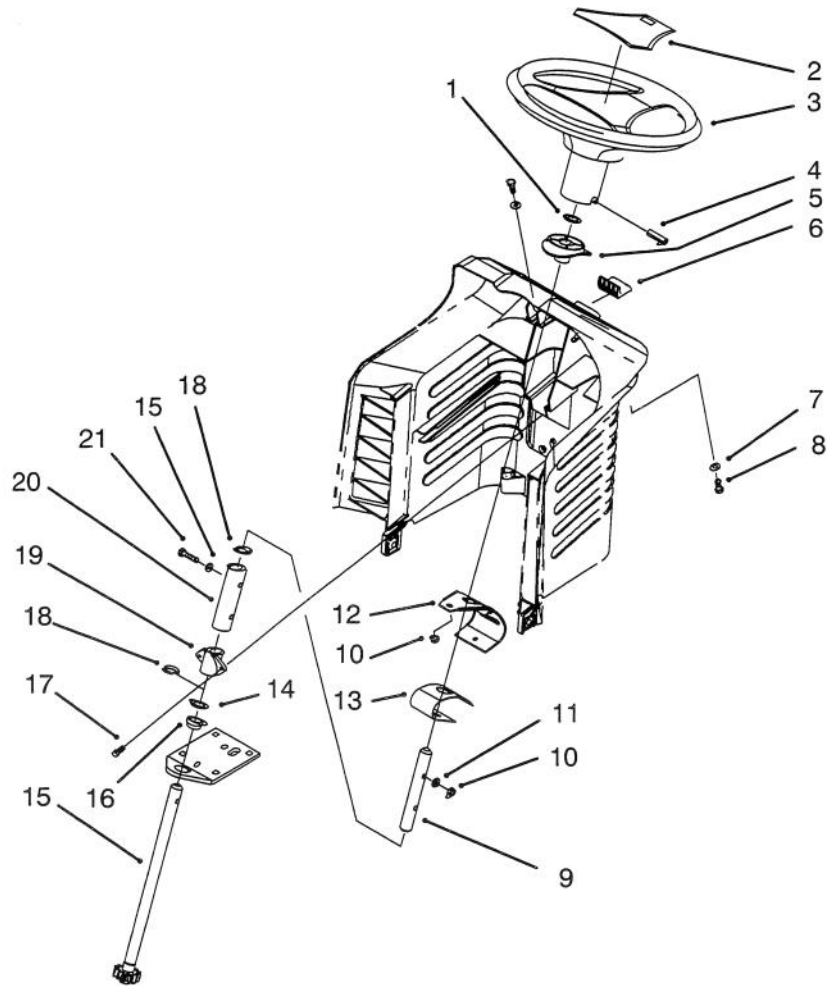

C-1344

STEERING ASSEMBLY

Ref. No.	Part No.	Description	No. Used	Ref. No.	Part No.	Description	No. Used
1	32151-81	Ring - Retaining	1	11	3-7501	Washer - Curved	4
2	88-3870	Cover - Steering Wheel	1	12	88-5180	Bracket - Backup	1
3	88-3850	Wheel - Steering (Incl. Ref. #2)	1	13	88-4890	Spring - Leaf	1
4	32121-78	Pin - Roll	1	14	3-6498	Washer - Thrust	2
5	88-4190	Bushing - Sliding	1	15	88-6370	Shaft - Steering Short	1
6	88-4180	Button - Release	1	16	88-5150	Bushing - Flange	1
7	3256-22	Washer - Flat	2	17	27-0220	Screw - Plastite	2
8	321-4	Screw - Hex Hd. Cap	2	18	32151-48	E-Ring	1
9	88-6300	Shaft - Steering Upper	1	19	88-4210	Bushing - Stationary	1
10	3296-42	Nut - Lock	4	20	88-6090	Coupling - Steering	1
				21	321-9	Screw - Hex Hd. Cap	2