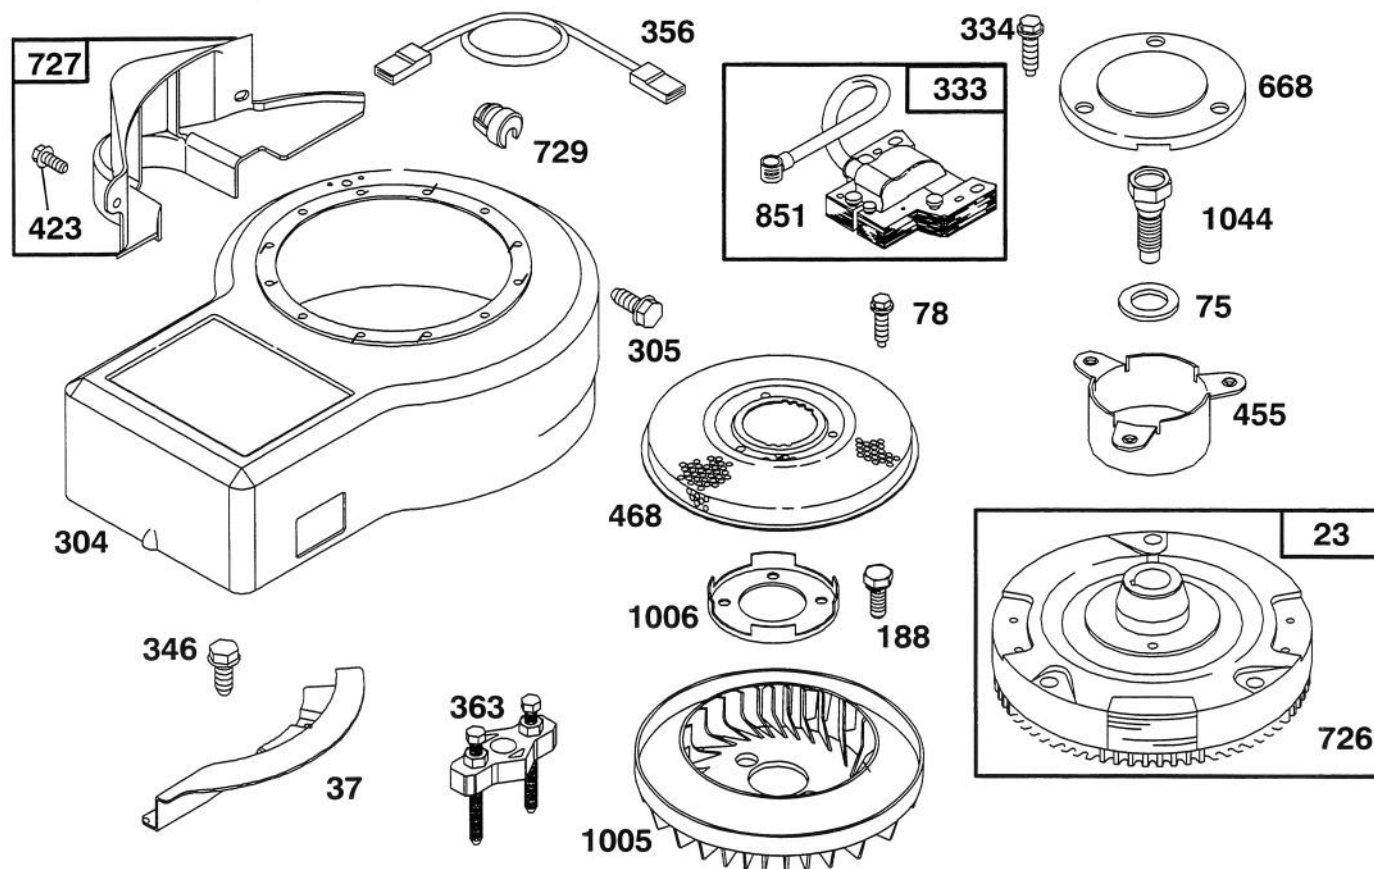

Assemblies include all parts shown in frames.

ENGINE BRIGGS & STRATTON MODEL 283707-0156-01

Ref. No.	Part No.	Description	No. Used
23	492326	Flywheel and Ring Gear Assy.—Magneto	1
37	224502	Guard—Flywheel	1
75	224061	Washer—Spring	1
78	93805	Screw—Sem	1
188	93535	Screw—Sem (3/4" Long)	1
304	494269	Housing—Blower	1
305	94619	Screw—Blower Housing Mounting.	1
333	492341	Armature—Magneto	1
334	93381	Screw—Armature Mtg.	1
346	93705	Screw—Hex. Head	1
356	494328	Wire Assembly	1

Ref. No.	Part No.	Description	No. Used
363	19203	Puller—Flywheel	1
423	94073	Screw—Sem	1
455	222561	Cup—Screen Mounting	1
468	222562	Screen—Flush Rotating	1
668	280848	Spacer	1
726	392134	Gear—Ring (Includes Mtg Hardware)	1
727	490324	Cover—Starter	1
729	281159	Clip—Lead Wire	1
851	221798	Terminal—Ignition Cable	1
1005	280687	Fan—Flywheel	1
1006	224413	Retainer—Fan	1
1044	94673	Screw—Hex. Head	1