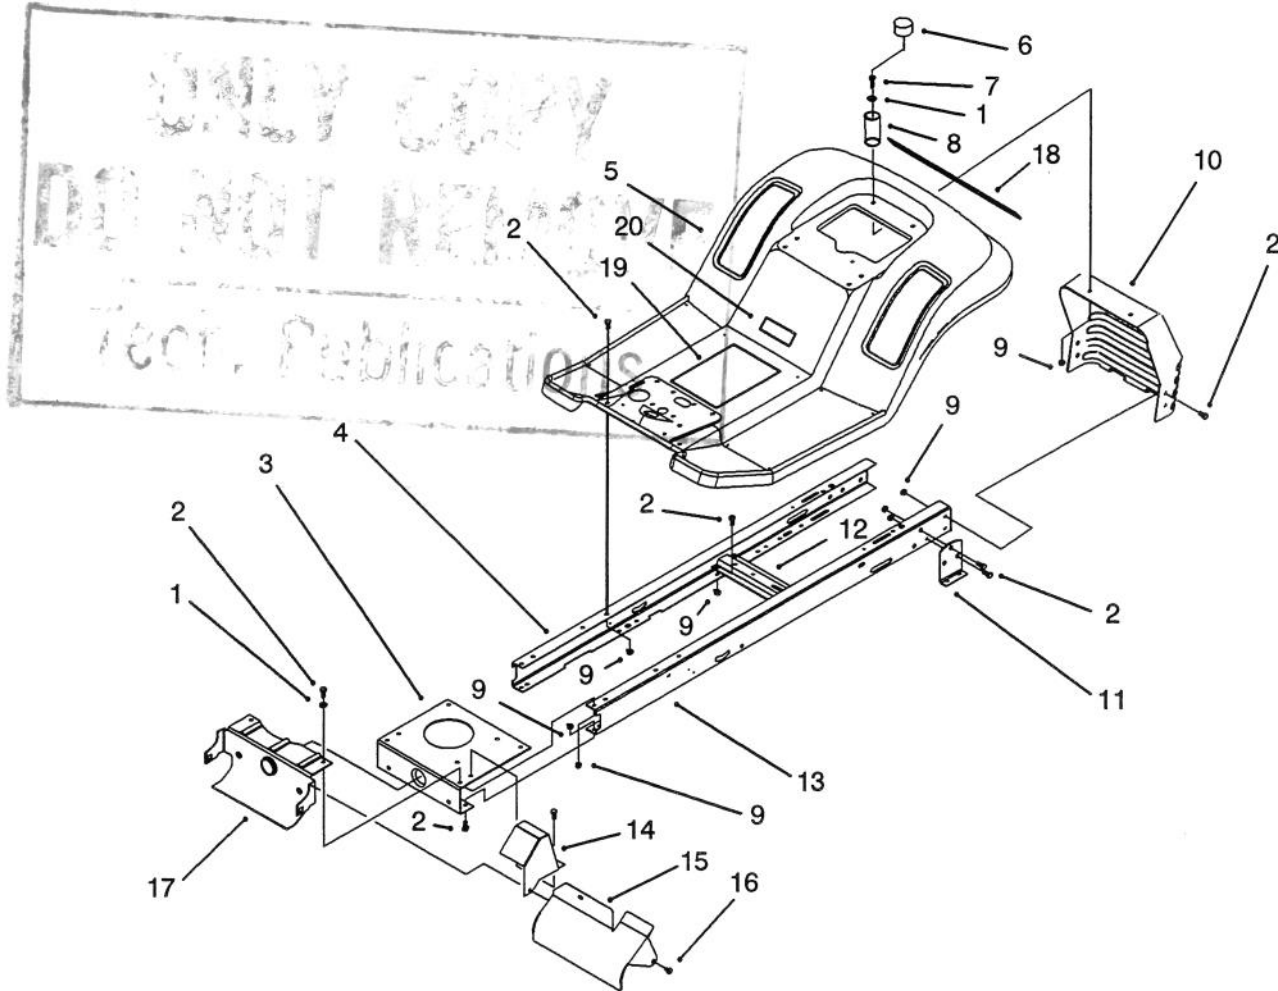

MODEL NO. 71180-3900001 & UP
MODEL NO. 71202-3900001 & UP

**PARTS
CATALOG**

**1238 LAWN TRACTOR
1238E LAWN TRACTOR**

C-1307

FRAME ASSEMBLY

Ref. No.	Part No.	Description	No. Used
1	3256-23	Washer - Flat	4
2	322-3	Screw - Hex Hd. Cap	22
3	88-4630	Plate - Engine Mount	1
4	88-4650	Rail - R.H. Frame	1
5	88-3840-01	Body - Rear	1
6	701178	Cap - Protector	2
7	322-5	Screw - Hex Hd. Cap	2
8	88-6220	Spring - Compression	2
9	3296-29	Nut - Lock	22
10	88-3940	Panel - Rear Hitch	1
11	88-5260	Bracket - Transaxle Mt.	2

C-1308

HOOD ASSEMBLY

Ref. No.	Part No.	Description	No. Used
1	88-5190	Lever - Deck Engage	1
2	88-3910	Tower - Steering	1
3	62-1292	Knob - Engage Lever	1
4	322-3	Screw - Hex Hd. Cap	2
5	3256-23	Washer - Flat	2
6	3296-29	Nut - Lock	2
7	3290-307	Pin - Cotter	2
8	46-8092	Screw - Plastite	2
9	3296-42	Nut - Lock	4
10	321-4	Screw - Hex Hd. Cap	4
11	28-0540	Bolt - Shoulder	2
12	88-6050	Bracket - Hood Pivot L.H.	1
13	3290-496	Nut - Retained	2
14	88-3930	Shield - Heat	1
15	46-8090	Screw - Plastite	8
16	88-4220	Latch - Hood	1
17	88-4050	Duct - Hood Air	1
18	88-3900	Hood	1
19	88-6040	Bracket - Hood Pivot R.H.	1
20	3256-24	Washer - Flat	2
21	32128-43	Nut - Flange	2