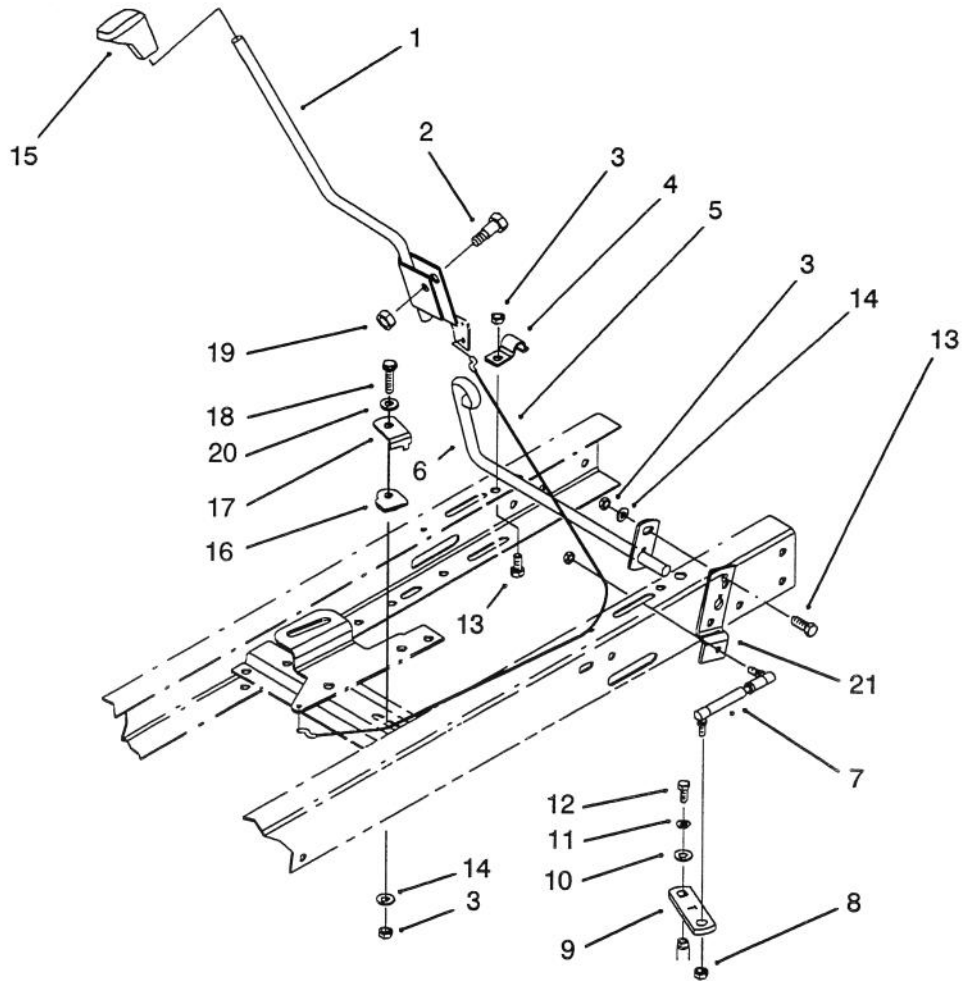

C-1317

SHIFT ASSEMBLY
(Serial No. 3901497 & Up) (Model No. 71180)
(Serial No. 3900481 & Up) (Model No. 71202)

Ref. No.	Part No.	Description	No. Used
1	88-5300	Lever - Shift	1
2	5-4015	Bolt - Shoulder	1
3	3296-29	Nut - Lock	4
4	88-4810	Clamp - Shift Pivot	2
5	55-9321	Cable - Shotgo	1
6	92-5796	Pivot - Shift	1
7	88-5530	Rod - Shift Tie	1
8	3296-3	Nut - Lock	2
9	88-5340	Lever - Trans. Shift	1
10	7-5461	Washer - Hardened	1
11	3253-3	Washer - Lock	1

Ref. No.	Part No.	Description	No. Used
12	329-23	Screw - Hex Hd. Cap	1
13	322-3	Screw - Hex Hd. Cap	3
14	3256-23	Washer - Flat	2
15	62-1292	Knob - Shift	1
16	84-5610	Guide - Cable	2
17	88-5930	Keeper - Cable	1
18	3230-3	Bolt - Carriage	1
19	3296-39	Nut - Lock	1
20	3256-25	Washer - Flat	1
21	92-5794	Lever - Shift Pivot	1