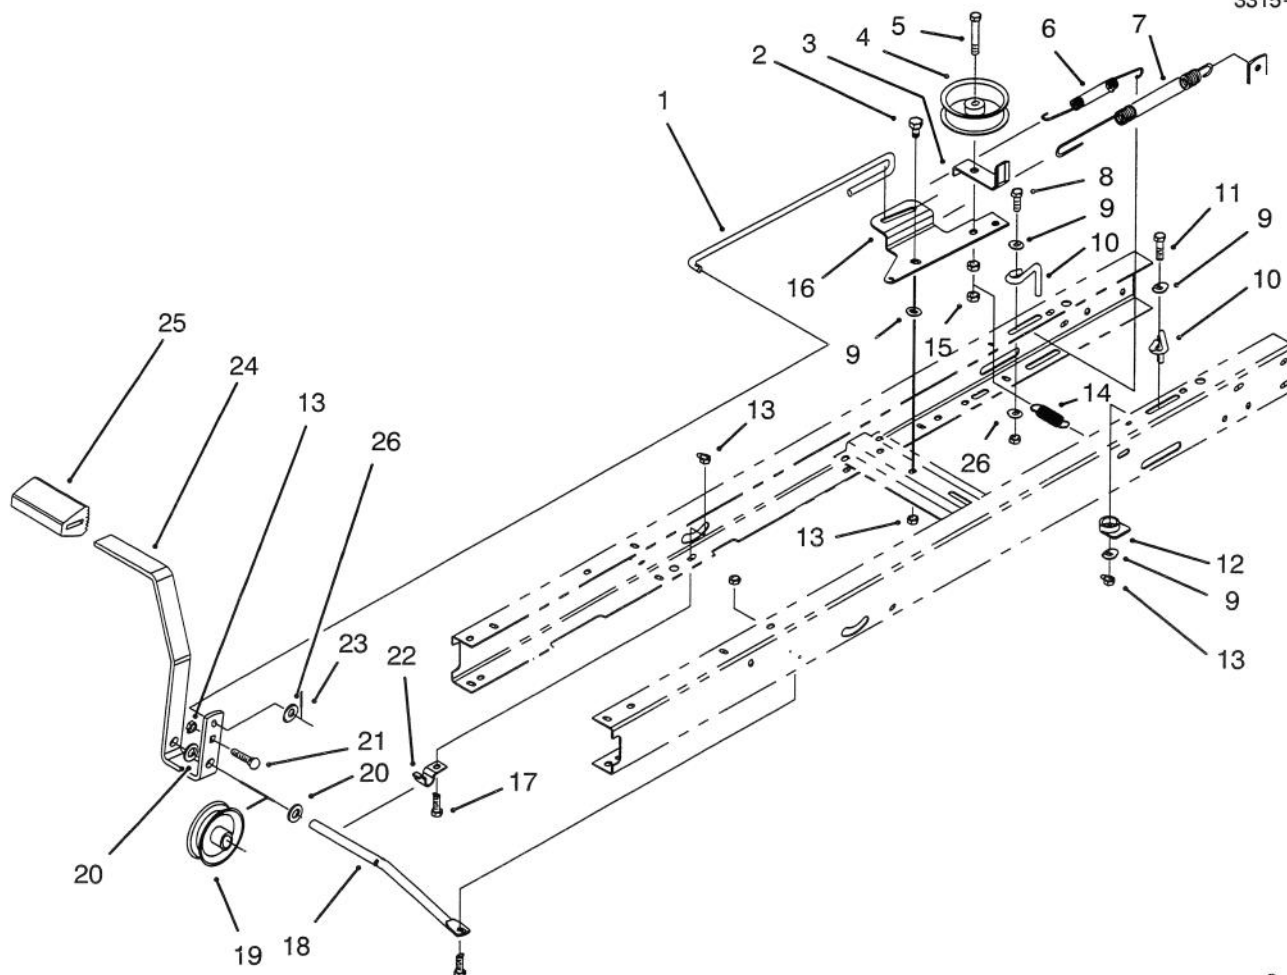

C-1343

CLUTCH ASSEMBLY

Ref. No.	Part No.	Description	No. Used
1	88-5270	Rod - Clutch/Brake	1
2	37-8770	Bolt - Shoulder	1
3	88-5560	Guide - Idler Belt	1
4	88-5680	Pulley - Flat Idler	1
5	323-11	Screw - Hex Hd. Cap	1
6	27-8890	Spring - Pedal Return	1
7	88-6140	Spring - Brake	1
8	322-5	Screw - Hex Hd. Cap	1
9	5-4460	Washer - Flat	4
10	88-5460	Guide - Trans. Belt	2
11	322-7	Screw - Hex Hd. Cap	1
12	84-5610	Guide - Cable	1
13	3296-29	Nut - Lock	6

Ref. No.	Part No.	Description	No. Used
14	88-6330	Spring - Extension	1
15	3296-59	Nut - Lock	2
16	88-6070	Arm - Idler	1
17	322-3	Screw - Hex Hd. Cap	2
18	88-5500	Rod - Pedal Pivot	1
19	88-4700	Pulley - Cable	1
20	3256-26	Washer - Flat	1
21	3230-3	Bolt - Carriage	1
22	88-4810	Clamp - Shift Pivot	1
23	3272-10	Pin - Cotter	1
24	88-5000	Pedal - Clutch/Brake	1
25	65-2920	Pad - Pedal	1
26	3256-23	Washer - Flat	2