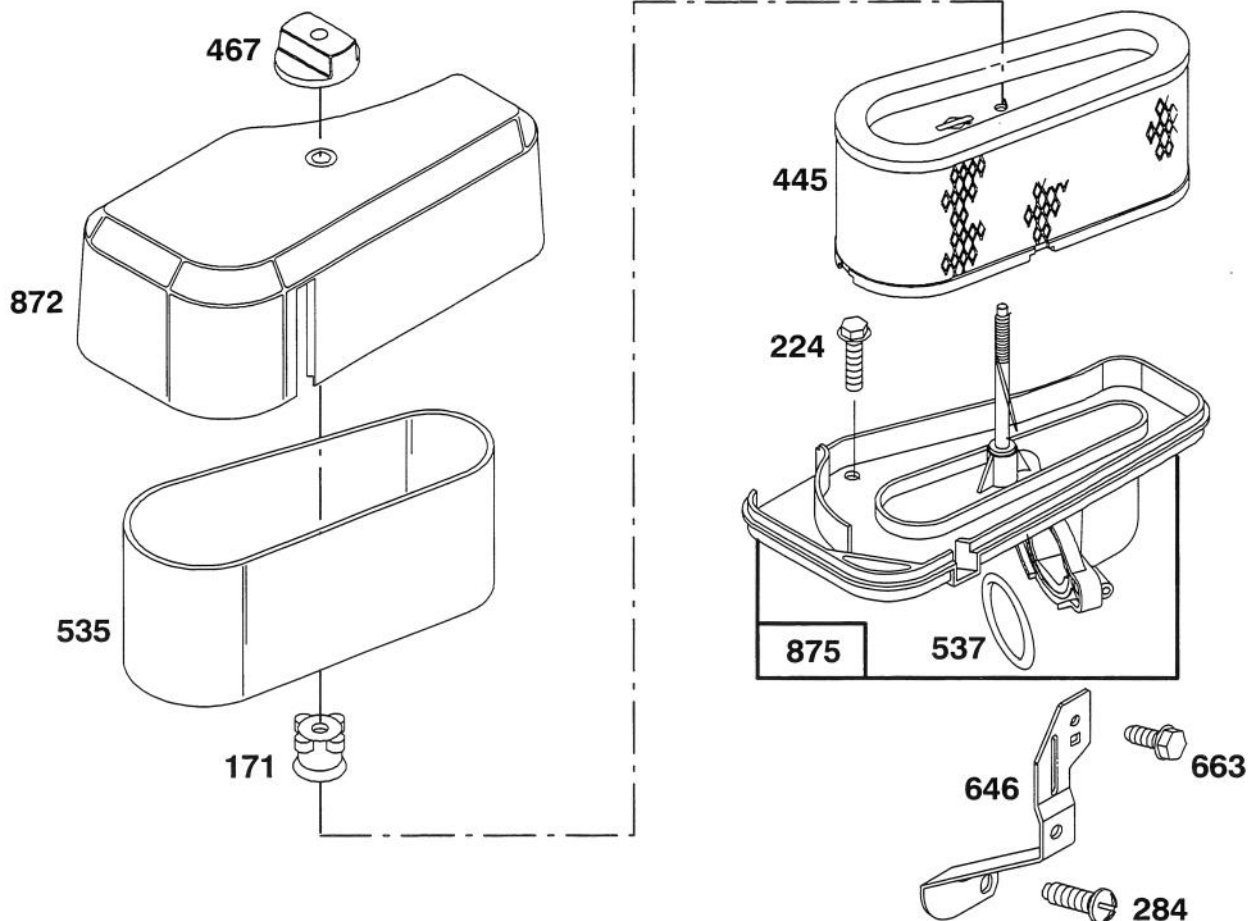

Assemblies include all parts shown in frames.

ENGINE BRIGGS & STRATTON MODEL 283707-0156-01

Ref. No.	Part No.	Description	No. Used
171	281051	Nut—Air Cleaner Mtg.	1
224	94513	Screw—Air Cleaner Sem	1
284	94326	Screw Hex. Head	1
445	493909	Cartridge—Air Cleaner	1
467	493903	Knob—Air Cleaner	1
535	272403	Element—Air Cleaner	1

Ref. No.	Part No.	Description	No. Used
*537	281106	O-Ring—Air Cleaner	1
646	224546	Brace—Air Cleaner	1
663	94620	Screw—Hex. Hd.	1
872	281104	Cover—Air Cleaner	1
875	494237	Body—Air Cleaner	1

* Included in Gasket Set—Part No. 494241.