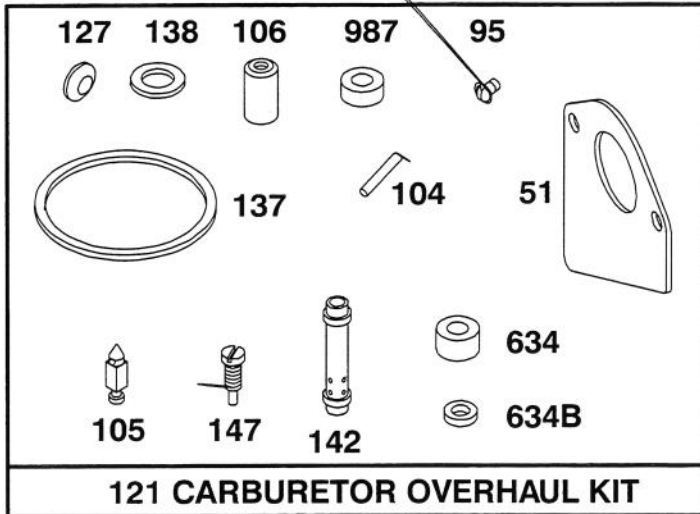

Assemblies include all parts shown in frames.

ENGINE BRIGGS & STRATTON MODEL 283707-0156-01

Ref. No.	Part No.	Description	No. Used
*3	391086	Seal-Oil	1
*7	271866	Gasket-Cylinder Head	1
*9	27803	Gasket-Valve Cover	1
*12	271916	Gasket-Crankcase Cover (1/64" Thick)	1
*	271997	Gasket-Crankcase Cover (.005" Thick)	1
*	271996	Gasket-Crankcase Cover (.009" Thick)	1
*20	291675	Seal-Oil	1
◆●51	272465	Gasket-Carburetor (Carb. to Elbow)	1
*52	272554	Gasket-Carburetor (Elbow to Cylinder)	1
●95	94098	Screw-Throttle	1
●104	231789	Pin-Float Hinge	1
●105	231855	Valve Assy.-Inlet Needle	1
●106	231854	Inlet Valve Seat	1

Ref. No.	Part No.	Description	No. Used
121	495799	Carburetor Overhaul Kit	1
●127		Plug-Welch (Sold in Kit Only)	1
◆●137	281165	Gasket-Float Bowl	1
◆●138	281164	Washer-Float Bowl Screw	1
●142	494537	Nozzle-Carburetor	1
●147	231794	Pilot-Jet	1
358	494241	Gasket Set	1
*524	68838	Seal-Filler Tube	1
*537	281106	O-Ring-Air Cleaner	1
●634	281168	Seal-Choke Shaft	1
*634A	491323	Seal-Governor	1
●634B	281167	Washer-Throttle Shaft	1
*842	270920	Seal-Oil Filler Cap	1
977	494358	Carburetor Gasket Set	1
●987	281166	Seal-Throttle Shaft	1

* Included in Gasket Set-Part No. 494241.

● Included in Carburetor Overhaul Kit-Part No. 495799.

◆ Included in Carburetor Gasket Set-Part No. 494385.