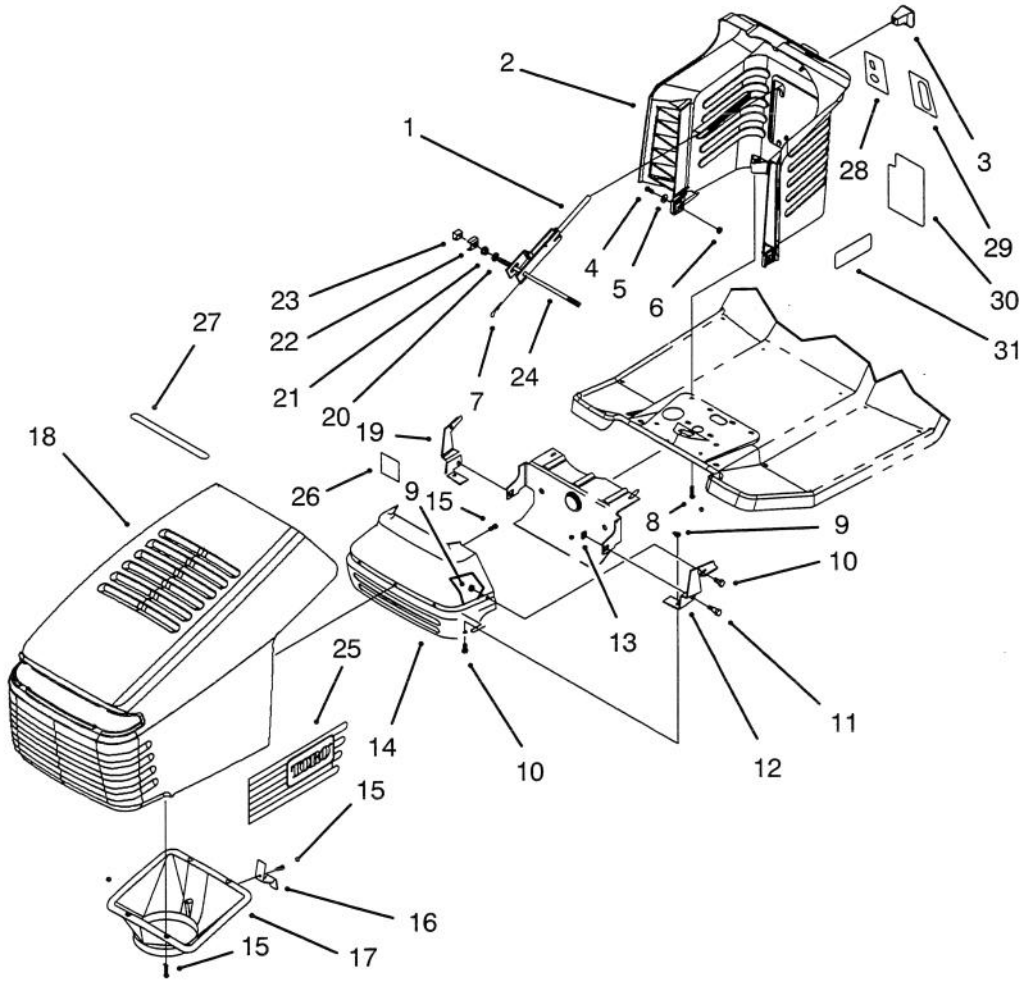

C-1308

HOOD ASSEMBLY

Ref. No.	Part No.	Description	No. Used
1	88-5190	Lever - Deck Engage	1
2	88-3910	Tower - Steering	1
3	62-1292	Knob - Engage Lever	1
4	322-3	Screw - Hex Hd. Cap	2
5	3256-23	Washer - Flat	2
6	3296-29	Nut - Lock	2
7	3290-307	Pin - Cotter	2
8	46-8092	Screw - Plastite	2
9	3296-42	Nut - Lock	4
10	321-4	Screw - Hex Hd. Cap	4
11	28-0540	Bolt - Shoulder	2
12	88-6050	Bracket - Hood Pivot L.H.	1
13	3290-496	Nut - Retained	2
14	88-3930	Shield - Heat	1
15	46-8090	Screw - Plastite	8
16	88-4220	Latch - Hood	1
17	88-4050	Duct - Hood Air	1
18	88-3900	Hood	1
19	88-6040	Bracket - Hood Pivot R.H.	1
20	3256-24	Washer - Flat	2
21	32128-43	Nut - Flange	2

Ref. No.	Part No.	Description	No. Used
22	88-4160	Clamp - Pivot Rod	2
23	88-4140	Nut - Wedge	2
24	88-4170	Rod - Tower Pivot	1
25	92-2467	Decal - Hood R.H.	1
*	92-2468	Decal - Hood L.H.	1
26	92-5782	Patch - Heat Tape	1
27	92-5748	Decal - Air Duct	1
28	92-2460	Decal - Ignition/Lights (Model No. 71180)	1
*	92-5731	Decal - Ignition/Lights (Model No. 71202)	1
29	92-2461	Decal - Throttle (Model No. 71180)	1
*	92-5730	Decal - Throttle (Model No. 71202)	1
30	92-2462	Decal - Deck Engage (Model No. 71180)	1
*	92-5733	Decal - Deck Engage (Model No. 71202)	1
31	92-2474	Decal - Tower 1238XL	2

*Not Illustrated