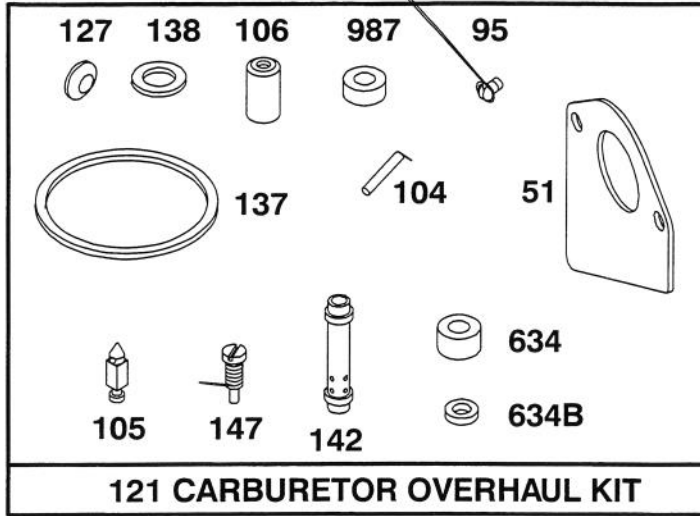

Assemblies include all parts shown in frames.

ENGINE BRIGGS & STRATTON MODEL 286707-0452-01

Ref. No.	Part No.	Description	No. Used
★3	391086	Seal-Oil	1
★7	271866	Gasket-Cylinder Head	1
★9	27803	Gasket-Valve Cover	1
★12	271916	Gasket-Crankcase Cover (1/64" Thick)	1
★	271997	Gasket-Crankcase Cover (.005" Thick)	1
★	271996	Gasket-Crankcase Cover (.009" Thick)	1
★20	291675	Seal-Oil	1
◆★51	272465	Gasket-Carburetor (Carb. to Elbow)	1
★52	272554	Gasket-Carburetor (Elbow to Cylinder)	1
◆95	94098	Screw-Throttle	1
◆104	231789	Pin-Float Hinge	1
◆105	231855	Valve Assy.-Inlet Needle	1
◆106	231854	Inlet Valve Seat	1

Ref. No.	Part No.	Description	No. Used
121	495799	Carburetor Overhaul Kit	1
◆127		Plug-Welch (Sold in Kit Only).	1
◆◆137	281165	Gasket-Float Bowl	1
◆◆138	281164	Washer-Float Bowl Screw	1
◆142	494537	Nozzle-Carburetor	1
◆147	231794	Pilot-Jet	1
358	494241	Gasket Set	1
★524	68838	Seal-Filler Tube	1
★537	281106	O-Ring-Air Cleaner	1
◆634	281168	Seal-Choke Shaft	1
★634A	491323	Seal-Governor	1
◆634B	281167	Washer-Throttle Shaft	1
★842	270920	Seal-Oil Filler Cap	1
977	494358	Carburetor Gasket Set	1
◆987	281166	Seal-Throttle Shaft	1

★ Included in Gasket Set-Part No. 494241.
◆ Included in Carburetor Overhaul Kit-Part No. 495799.

◆ Included in Carburetor Gasket Set-Part No. 494385.