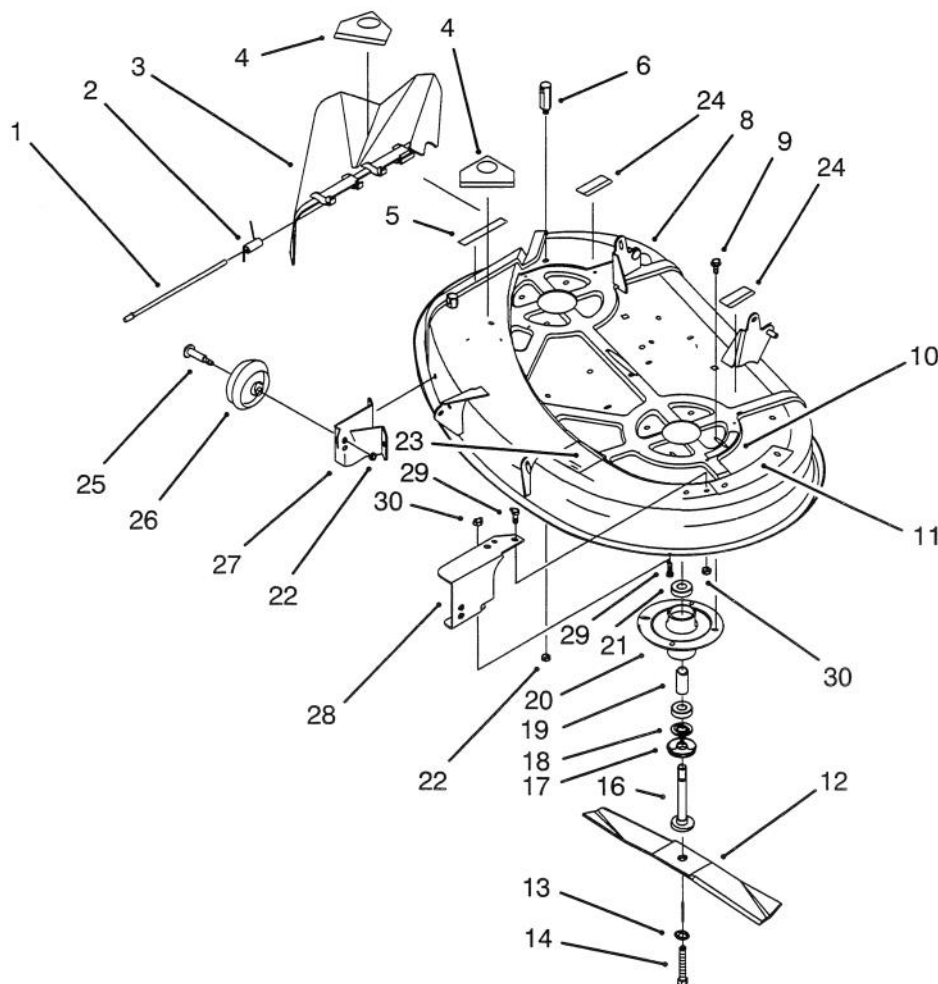

C-1346

HOUSING & SPINDLE ASSEMBLY (38" CUTTING UNIT) (MODEL NO. 71202 ONLY)

Ref. No.	Part No.	Description	No. Used
1	57-4380	Rod - Deflector Hinge	1
2	57-6950	Spring - Torsion	1
3	88-4550	Deflector - Deck	1
4	54-9220	Decal - Danger	2
5	68-3650	Decal - Deflector Danger	1
6	57-4360	Post - Rear Pivot	1
8	88-5780-01	Deck - 38"	1
9	32144-41	Screw - Taptite	8
10	68-3660	Decal - Shield Danger	1
11	79-3140	Decal - Danger	1
12	57-4700	Blade - Side Discharge	2
13	3290-465	Washer - Belleville	2
14	26-0671	Bolt - Blade	2
16	80-4341	Shaft - Spindle	2

Ref. No.	Part No.	Description	No. Used
17	80-4360	Shield - Bearing	2
18	80-4380	Spacer - Hardened	2
19	62-3661	Spacer - Bearing	2
20	88-4510	Housing - Spindle	2
21	38-7820	Bearing - Spindle	4
22	3296-39	Nut - Lock	3
23	117137	Decal - Belt Guide	1
24	55-4300	Decal - Caution Spring	2
25	56-6591	Bolt - Shoulder	2
26	701756	Wheel - Deck	2
27	88-5740	Bracket - R.H.	1
28	88-5750	Bracket - L.H.	1
29	322-3	Screw - Hex Hd. Cap	5
30	3296-29	Nut - Lock	5