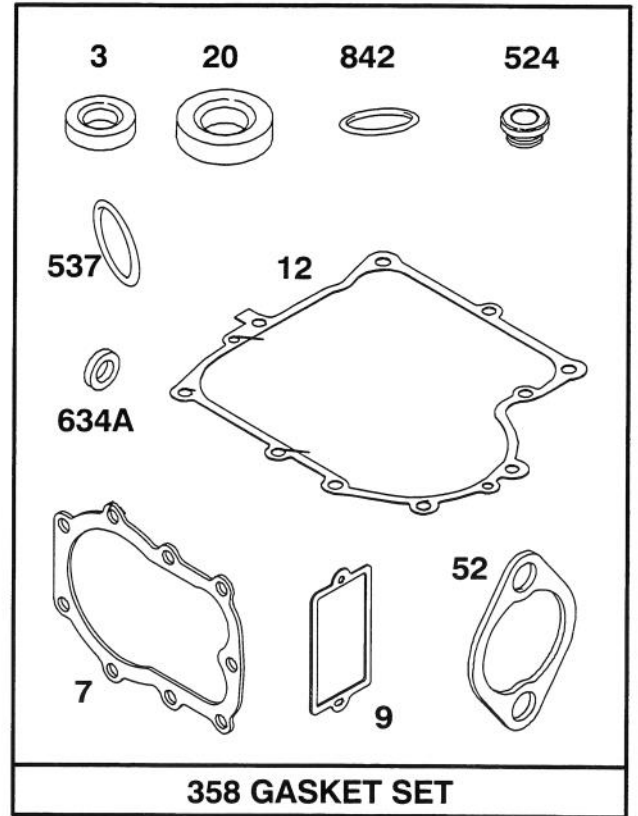

358 GASKET SET

Assemblies include all parts shown in frames.

ENGINE BRIGGS & STRATTON MODEL 286707-0452-01

Ref. No.	Part No.	Description	No. Used
★3	391086	Seal-Oil	1
★7	271866	Gasket-Cylinder Head	1
★9	27803	Gasket-Valve Cover	1
★12	271916	Gasket-Crankcase Cover (1/64" Thick)	1
★	271997	Gasket-Crankcase Cover (.005" Thick)	1
★	271996	Gasket-Crankcase Cover (.009" Thick)	1
★20	291675	Seal-Oil	1
◆★51	272465	Gasket-Carburetor (Carb. to Elbow)	1
★52	272554	Gasket-Carburetor (Elbow to Cylinder)	1
◆95	94098	Screw-Throttle	1
◆104	231789	Pin-Float Hinge	1
◆105	231855	Valve Assy.-Inlet Needle	1
◆106	231854	Inlet Valve Seat	1

Ref. No.	Part No.	Description	No. Used
121	495799	Carburetor Overhaul Kit	1
◆127		Plug-Welch (Sold in Kit Only).	1
◆◆137	281165	Gasket-Float Bowl	1
◆◆138	281164	Washer-Float Bowl Screw	1
◆142	494537	Nozzle-Carburetor	1
◆147	231794	Pilot-Jet	1
358	494241	Gasket Set	1
★524	68838	Seal-Filler Tube	1
★537	281106	O-Ring-Air Cleaner	1
◆634	281168	Seal-Choke Shaft	1
★634A	491323	Seal-Governor	1
◆634B	281167	Washer-Throttle Shaft	1
★842	270920	Seal-Oil Filler Cap	1
977	494358	Carburetor Gasket Set	1
◆987	281166	Seal-Throttle Shaft	1

★ Included in Gasket Set-Part No. 494241.
◆ Included in Carburetor Overhaul Kit-Part No. 495799.

◆ Included in Carburetor Gasket Set-Part No. 494385.