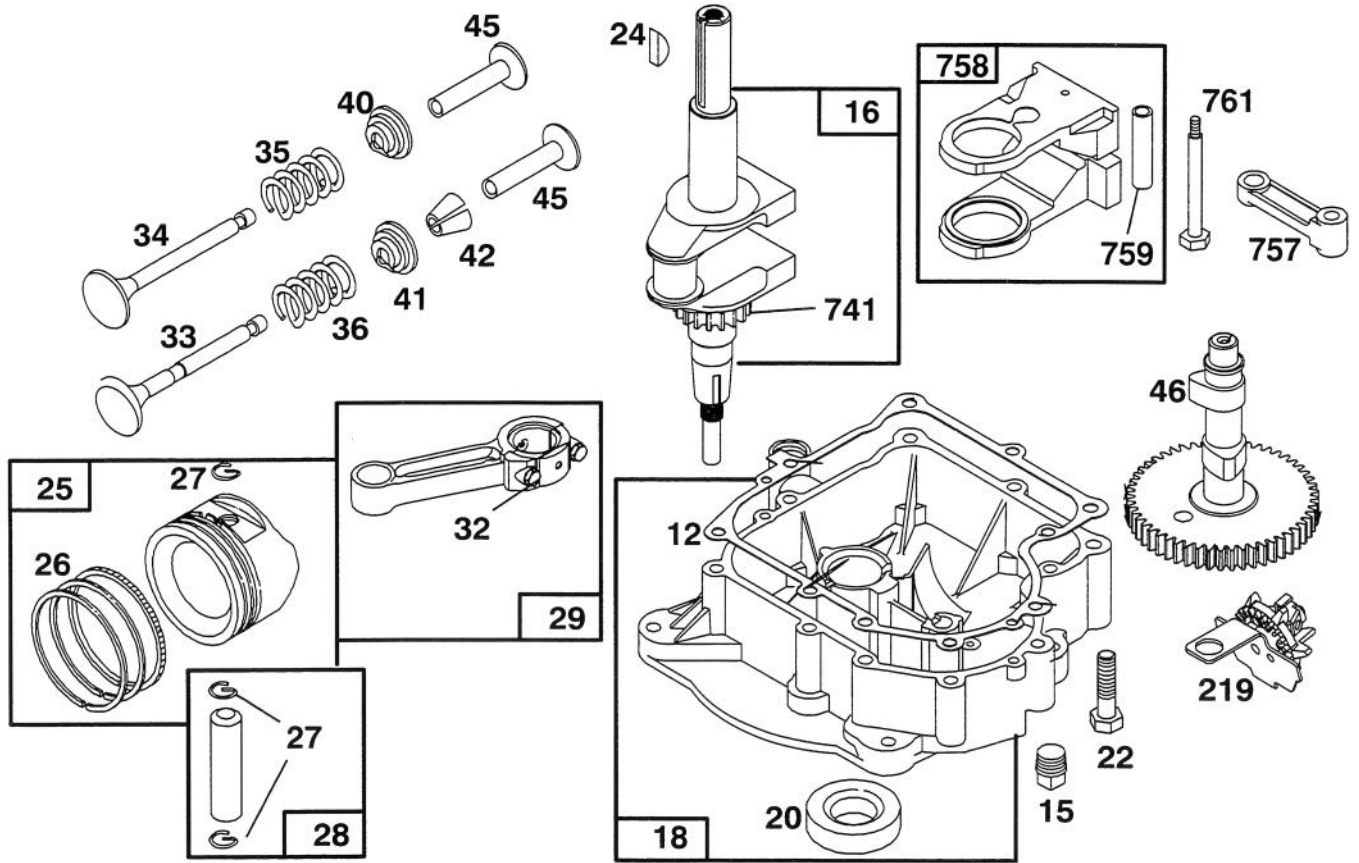

Assemblies include all parts shown in frames.

ENGINE BRIGGS & STRATTON MODEL 286707-0452-01

Ref. No.	Part No.	Description	No. Used
★12	271916	Gasket-Crkcase. (1/64")	1
★	271997	Gasket-Crkcase. (.005")	1
★	271996	Gasket-Crkcase. (.009")	1
15	94239	Plug-Oil Drain	1
16	495162	Crankshaft	1
	94196	Key-Timing Gear	1
18	494238	Base-Engine	1
★20	291675	Seal-Oil	1
22	94624	Screw-Base Mtg. Sem	1
24	222698	Key-Flywheel	1
25	394661	Piston Assy. (Std.)	1
	394662	Piston Assy. (.010" O.S.)	1
	394663	Piston Assy. (.020" O.S.)	1
	394664	Piston Assy. (.030" O.S.)	1
26	391780	Ring Set-Piston (Std.)	1
	391781	Ring Set-Piston (.010" O.S.)	1
	391782	Ring Set-Piston (.020" O.S.)	1
	391783	Ring Set-Piston (.030" O.S.)	1
27	260924	Lock-Piston Pin	1
28	299691	Pin Assy.-Piston (Std.)	1
	391286	Pin Assy.-Piston (.005" O.S.)	1

Ref. No.	Part No.	Description	No. Used
29	490348	Rod Assembly-Connecting	1
	490469	Connecting Rod (020" U.S. Crankpin Bore)	1
32	94671	Screw-Connecting Rod	1
33	262246	Valve-Exhaust	1
34	262247	Valve-Intake	1
35	65906	Spring-Intake Valve	1
36	26828	Spring-Exhaust Valve	1
40	221596	Retainer-Intake Valve	1
41	292260	Rotocoil-Exhaust Valve	1
42	93630	Retainer-Ex. Valve Rotocoil	1
45	262248	Tappet-Valve	1
46	212897	Gear-Cam	1
219	490815	Oil Slinger, Gov. Gear Assy.	1
741	262932	Gear-Timing	1
757	212359	Link-Counterweight	1
758	399891	Counterweight Assy.	1
759	298909	Pin-Counterweight	1
761	93875	Screw-Counterweight	1

★ Included in Gasket Set-Part No. 494241.