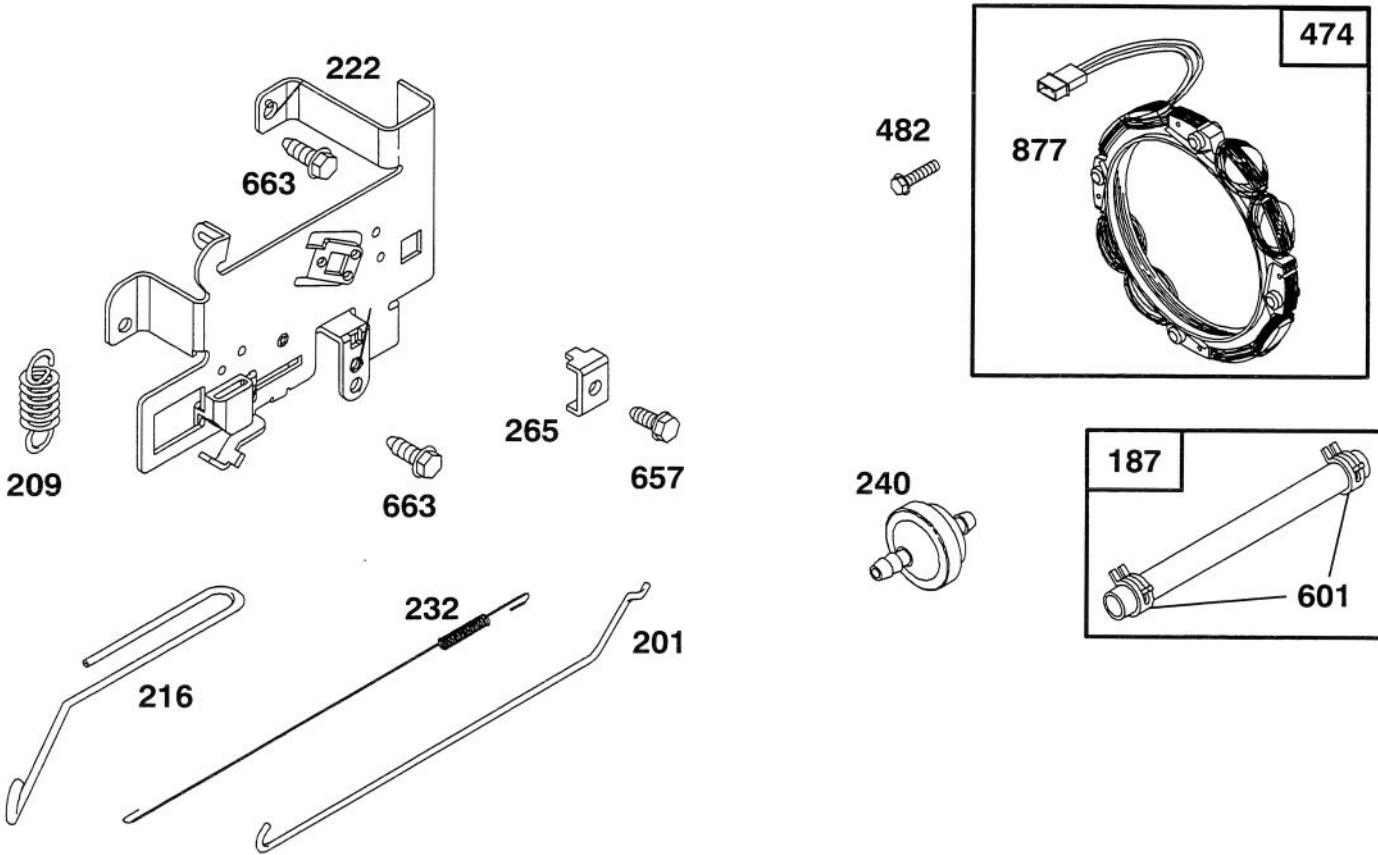

Assemblies include all parts shown in frames.

ENGINE BRIGGS & STRATTON MODEL 283707-0156-01

Ref. No.	Part No.	Description	No. Used
187	393815	Line-Fuel (11" Long, Cut to Suit)	1
201	262767	Link-Governor	1
209	260871	Spring-Governor	1
216	262766	Link-Choke	1
222	494887	Plate-Governor Control (Choke-A-Matic®)	1
232	262785	Spring-Governor Link	1
240	394358	Filter-Fuel (In Fuel Line)	1

Ref. No.	Part No.	Description	No. Used
265	221535	Clamp-Casing	1
474	393474	Stator-Alternator (Dual Circuit)	1
482	93621	Screw-Sem	1
601	93053	Clamp-Fuel Pipe	1
657	93496	Screw-Sem	1
663	94620	Screw-Hex. Hd.	1
877	393456	Diode and Conn. Assy. (Dual Circuit)	1