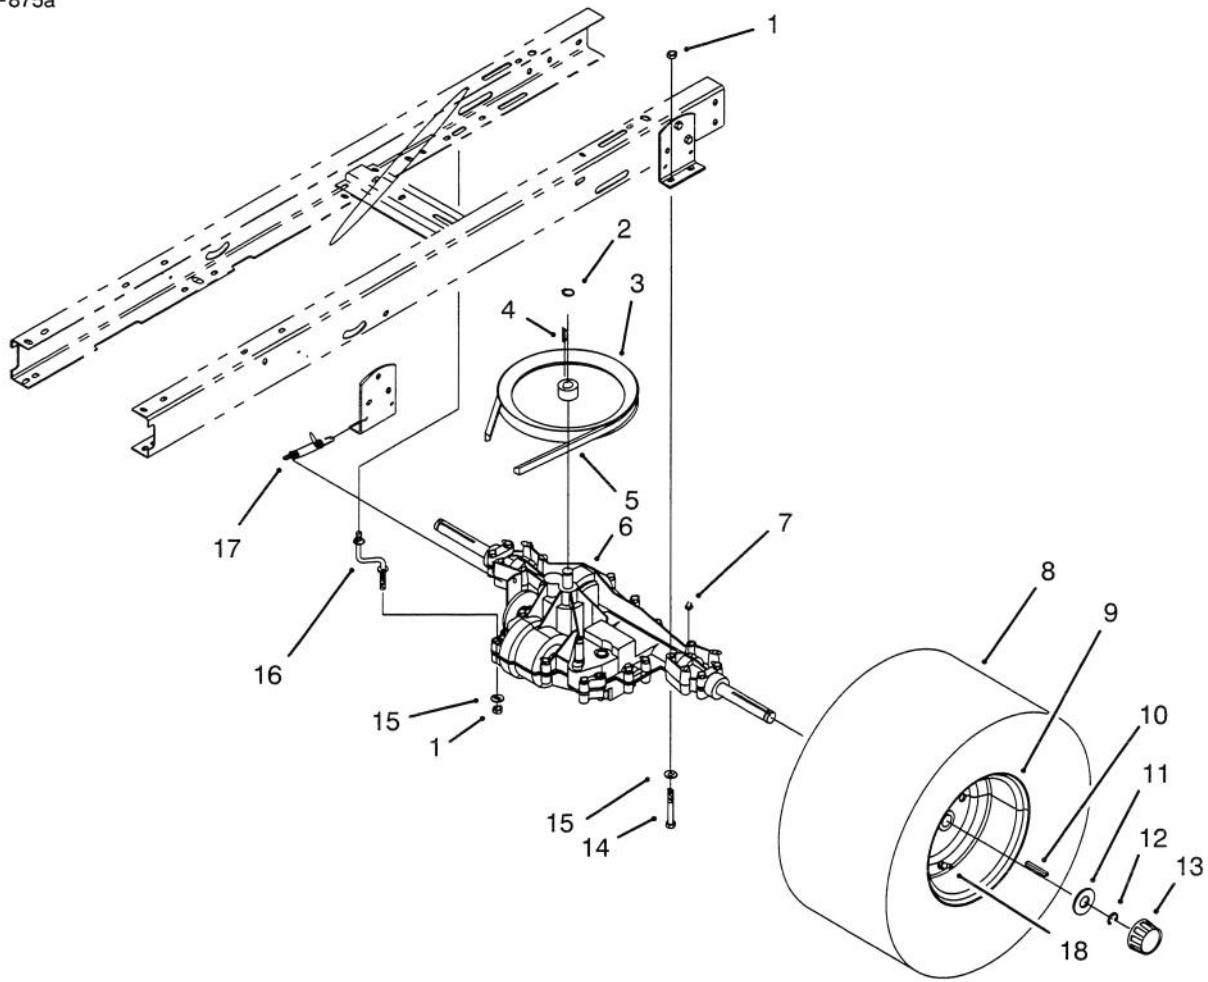

C-1305

TRANSAXLE ASSEMBLY

Ref. No.	Part No.	Description	No. Used
1	3296-29	Nut - Lock	8
2	32120-64	Ring - Snap	1
3	88-4840	Pulley - Transmission	1
4	3257-23	Key - Woodruff	1
5	88-6240	V-Belt - Traction	1
6	88-6450	Transaxle	1
7	302-11	Fitting - Grease	2
8	88-4090	Tire	2
9	88-4390	Rim	2
10	7-0036	Key - Square	2
11	28-2480	Washer	2

Ref. No.	Part No.	Description	No. Used
12	32151-48	E-Ring	2
13	61-9780	Cap - Hub	2
14	322-12	Screw - Hex Hd. Cap	4
15	3256-23	Washer - Flat	8
16	88-5350	Strap - Torque	2
17	26-6701	Spring - Brake Return	1
18	232-27	Valve Stem w/Cap	2
*	232-41	Inner Tube (Optional)	2
*	88-4300	Wheel & Tire Assembly (Incl. Ref. #8 & 9)	2

*Not Illustrated