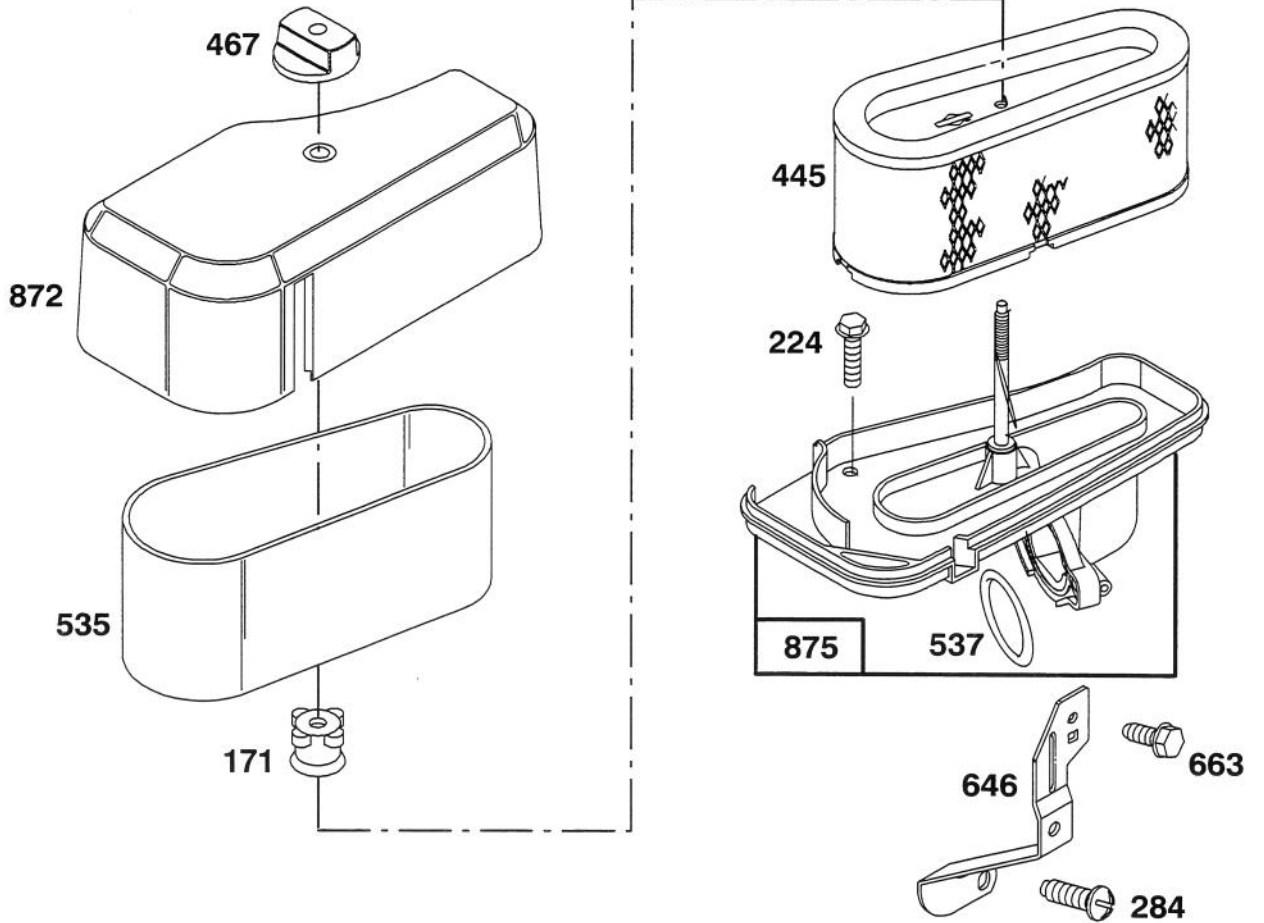

Assemblies include all parts shown in frames.

ENGINE BRIGGS & STRATTON MODEL 286707-0452-01

Ref. No.	Part No.	Description	No. Used
171	281051	Nut-Air Cleaner Mtg.	1
224	94513	Screw-Air Cleaner Sem	1
284	94326	Screw Hex. Head	1
445	493909	Cartridge-Air Cleaner	1
467	493903	Knob-Air Cleaner	1
535	272403	Element-Air Cleaner	1

Ref. No.	Part No.	Description	No. Used
★537	281106	O-Ring-Air Cleaner	1
646	224546	Brace-Air Cleaner	1
663	94620	Screw-Hex. Hd.	1
872	281104	Cover-Air Cleaner	1
875	494237	Body-Air Cleaner	1

★ Included in Gasket Set-Part No. 494241.