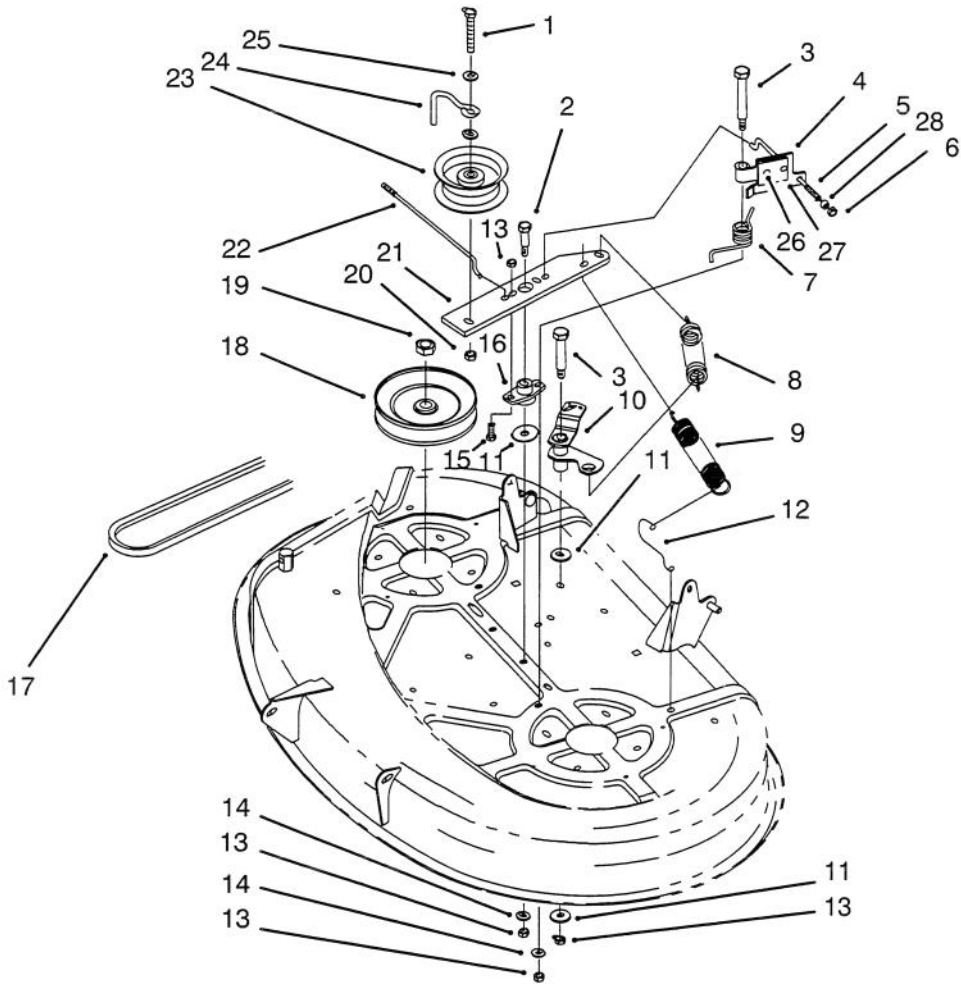

C-1347

BRAKE ASSEMBLY (38" CUTTING UNIT)

Ref. No.	Part No.	Description	No. Used
1	323-12	Screw - Hex Hd. Cap	1
2	7-0030	Bolt - Shoulder	1
3	88-4590	Bolt - Shoulder	3
4	88-6100	Brake - Deck (Incl. Ref. #26 & 27)	2
5	88-5550	Rod - Deck Brake L.H.	1
6	3296-42	Nut - Lock	2
7	88-5910	Spring - Torsion	2
8	88-6130	Spring - Deck Engage	1
9	88-6330	Spring - Extension	1
10	88-5390	Bellcrank	1
11	3256-68	Washer - Fender	3
12	88-5970	Hook - Spring Return	1
13	3296-29	Nut - Lock	6
14	3256-23	Washer - Flat	3

Ref. No.	Part No.	Description	No. Used
15	322-5	Screw - Hex Hd. Cap	2
16	88-4980	Bushing - Idler Arm	1
17	88-6250	V-Belt - Deck	1
18	88-5330	Pulley - Deck	2
19	3219-6	Nut - Lock	2
20	3296-39	Nut - Lock	1
21	88-4870	Arm - Idler	1
22	88-5540	Rod - Deck Brake R.H.	1
23	88-5630	Pulley - Idler	1
24	88-5070	Guide - Idler Belt	1
25	3256-24	Washer - Flat	2
26	3290-282	Rivet - Pop	4
27	56-9830	Pad - Brake	2
28	67-0710	Ball - Swivel	2