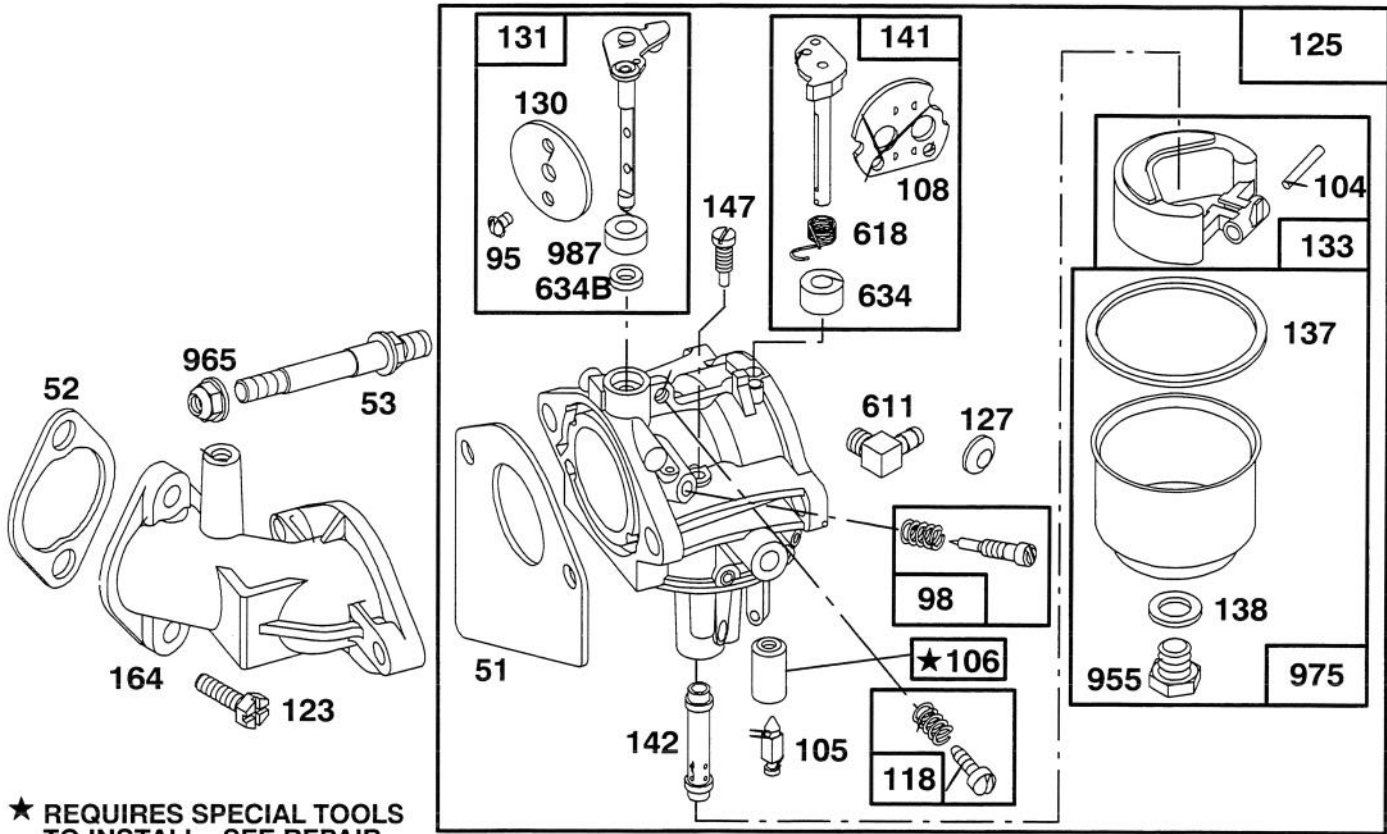

★ REQUIRES SPECIAL TOOLS TO INSTALL. SEE REPAIR INSTRUCTION MANUAL.

Assemblies include all parts shown in frames.

ENGINE BRIGGS & STRATTON MODEL 283707-0156-01

Ref. No.	Part No.	Description	No. Used
◆5	1272465	Gasket-Carburetor (Carb. to Elbow)	1
★52	272554	Gasket-Carburetor (Elbow to Cylinder)	1
53	94637	Stud-Carb. Mtg.	1
●95	94098	Screw-Throttle	1
98	495800	Screw-Idle Speed	1
●104	231789	Pin-Float Hinge	1
●105	231855	Valve Assy.-Inlet Needle	1
●106	231854	Inlet Valve Seat	1
108	224540	Valve-Choke	1
118	494383	Valve-Needle	1
121	495799	Carburetor Overhaul Kit	1
123	94616	Screw-Elbow Mtg.	1
125	495706	Carburetor Assembly	1
●127		Plug-Welch (Sold in Kit Only).	1
130	224539	Valve-Throttle	1

Ref. No.	Part No.	Description	No. Used
131	494379	Shaft and Lever-Throttle	1
133	494381	Float-Carburetor	1
●◆137	281165	Gasket-Float Bowl	1
●◆138	281164	Washer-Float Bowl Screw	1
141	494380	Shaft and Lever-Choke	1
●142	494537	Nozzle-Carburetor	1
●147	231794	Pilot-Jet	1
164	213819	Carburetor-Elbow	1
611	494451	Fuel Inlet Tube	1
618	262803	Spring-Choke Return	1
●634	281168	Seal-Choke Shaft	1
●634B	281167	Washer-Throttle Shaft	1
955	94642	Screw-Fuel Bowl	1
965	94108	Locknut-Air Cleaner Mtg.	1
975	494378	Bowl Assy.-Carburetor	1
977	494385	Carburetor Gasket Kit	1
●987	281166	Seal-Throttle Shaft	1

◆ Included in Carburetor Gasket Set-Part No.494385.

★ Included in Gasket Set-Part No. 494241.

● Included in Carburetor Overhaul Kit-Part No. 495799.