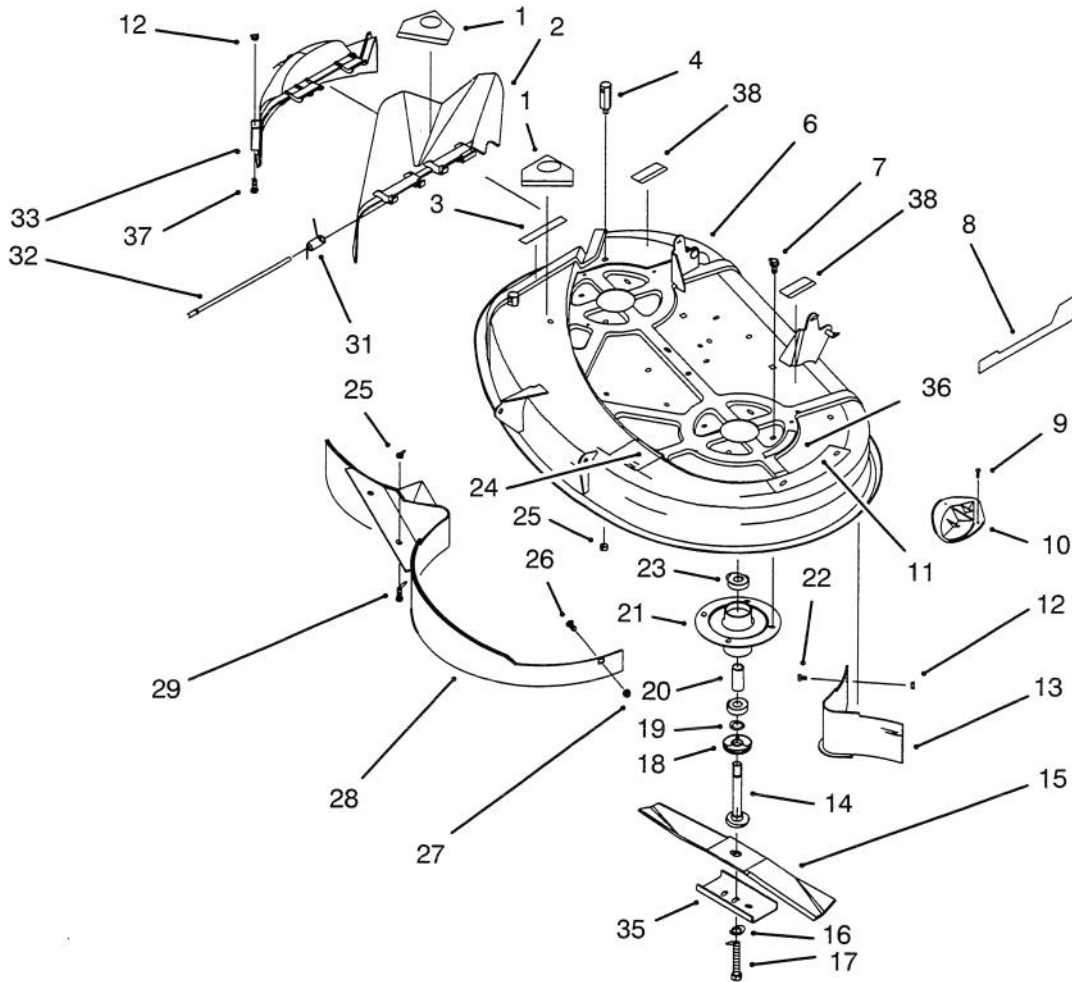

C-1320

HOUSING & SPINDLE ASSEMBLY (38" CUTTING UNIT) (MODEL NO. 71180 ONLY)

Ref. No.	Part No.	Description	No. Used
1	54-9220	Decal - Danger	2
2	88-4550	Deflector - Deck	1
3	68-3650	Decal - Deflector Danger	1
4	57-4360	Post - Rear Pivot	1
6	88-5780-01	Deck - 38"	1
7	32144-41	Screw - Taptite	8
8	79-1311	Decal - Recycler	1
9	32144-111	Screw - Plastic	8
10	76-2160	Plate - Kicker	4
11	79-3140	Decal - Danger	1
12	3296-42	Nut - Lock	4
13	79-1640	Baffle - Rear	1
14	80-4341	Shaft - Spindle	2
15	79-3061	Blade - Recycler	1
16	3290-465	Washer - Belleville	2
17	26-0671	Bolt - Blade	2
18	80-4360	Shield - Bearing	2
19	80-4380	Spacer - Hardened	2

Ref. No.	Part No.	Description	No. Used
20	62-3661	Spacer - Bearing	2
21	88-4510	Housing - Spindle	2
22	321-4	Screw - Hex Hd. Cap	2
23	38-7820	Bearing - Spindle	4
24	117137	Decal - Belt Guide	1
25	3296-39	Nut - Lock	3
26	3230-1	Bolt - Carriage	1
27	3296-29	Nut - Lock	1
28	79-1600	Baffle - Recycler	1
29	323-5	Screw - Hex Hd. Cap	2
31	57-6950	Spring - Torsion	1
32	57-4380	Rod - Deflector Hinge	1
33	88-4430	Cover - Recycler	1
35	80-0510	Stiffener - Blade	2
36	68-3660	Decal - Shield Danger	1
37	321-14	Screw - Hex Hd. Cap	2
38	55-4300	Decal - Caution Spring	2