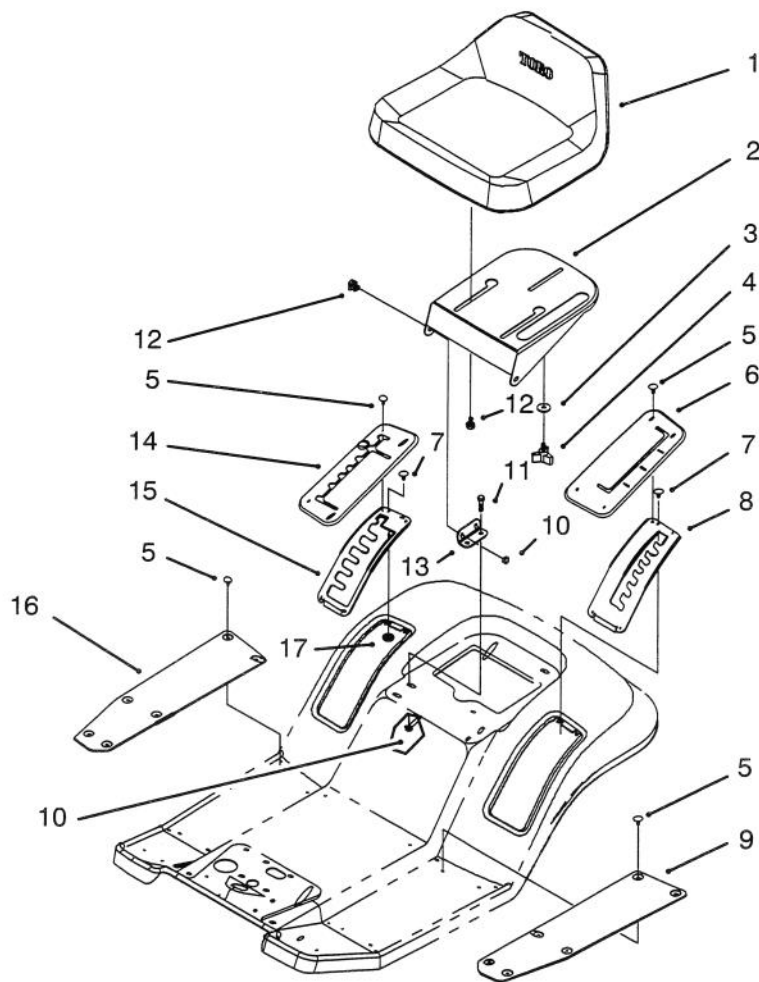

C-1303

SEAT ASSEMBLY

Ref. No.	Part No.	Description	No. Used	Ref. No.	Part No.	Description	No. Used
1	88-3950	Seat	1	10	3296-29	Nut - Lock	6
2	88-4910	Support - Seat	1	11	322-3	Screw - Hex Hd. Cap	4
3	5-4460	Washer - Fender	1	12	37-8770	Bolt - Shoulder	4
4	700806	Knob - Studded	1	13	88-4820	Bracket - Seat Hinge	2
5	3290-479	Fastener - Panel	20	14	88-5160	Cover - Shift Gate	1
6	88-5170	Cover - H.O.C.	1	15	88-5020	Gate - Shift	1
7	3269-5	Rivet - Pop	4	16	88-5220	Mat - R.H. Foot	1
8	88-5030	Gate - H.O.C.	1	17	3269-6	Washer - Backup	4
9	88-5240	Mat - L.H. Foot	1