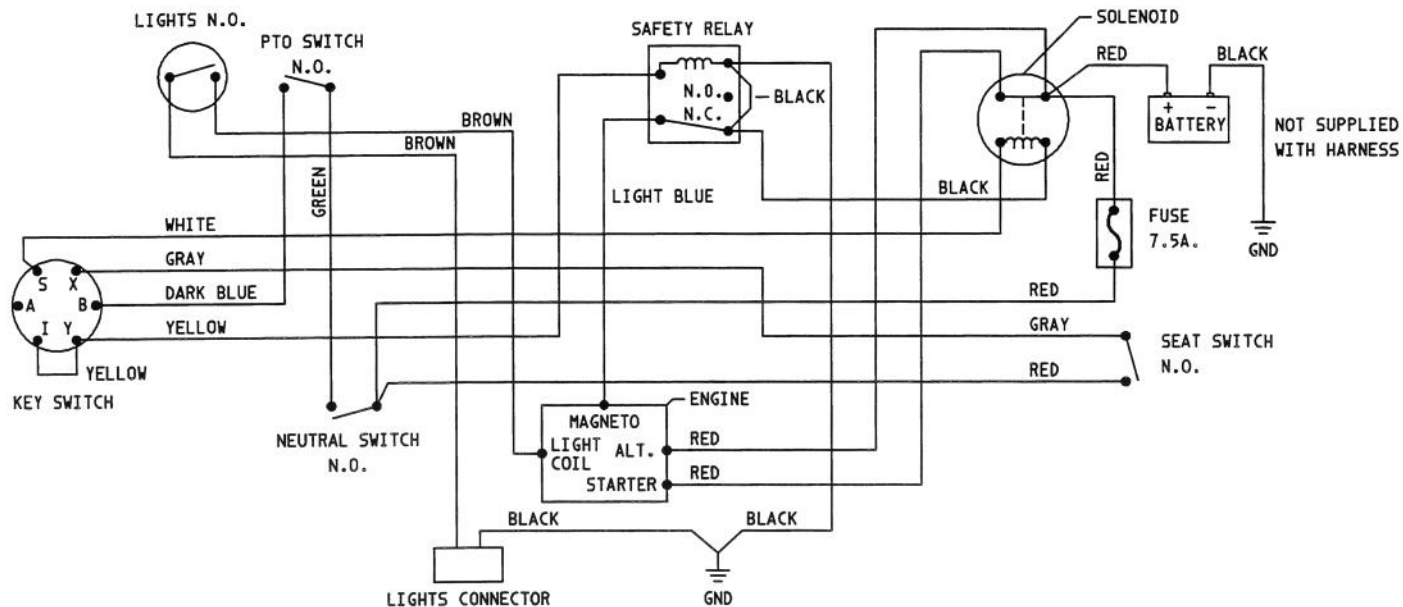

C-1301

ELECTRICAL SCHEMATIC

Ref. No.	Part No.	Description	No. Used

Ref. No.	Part No.	Description	No. Used