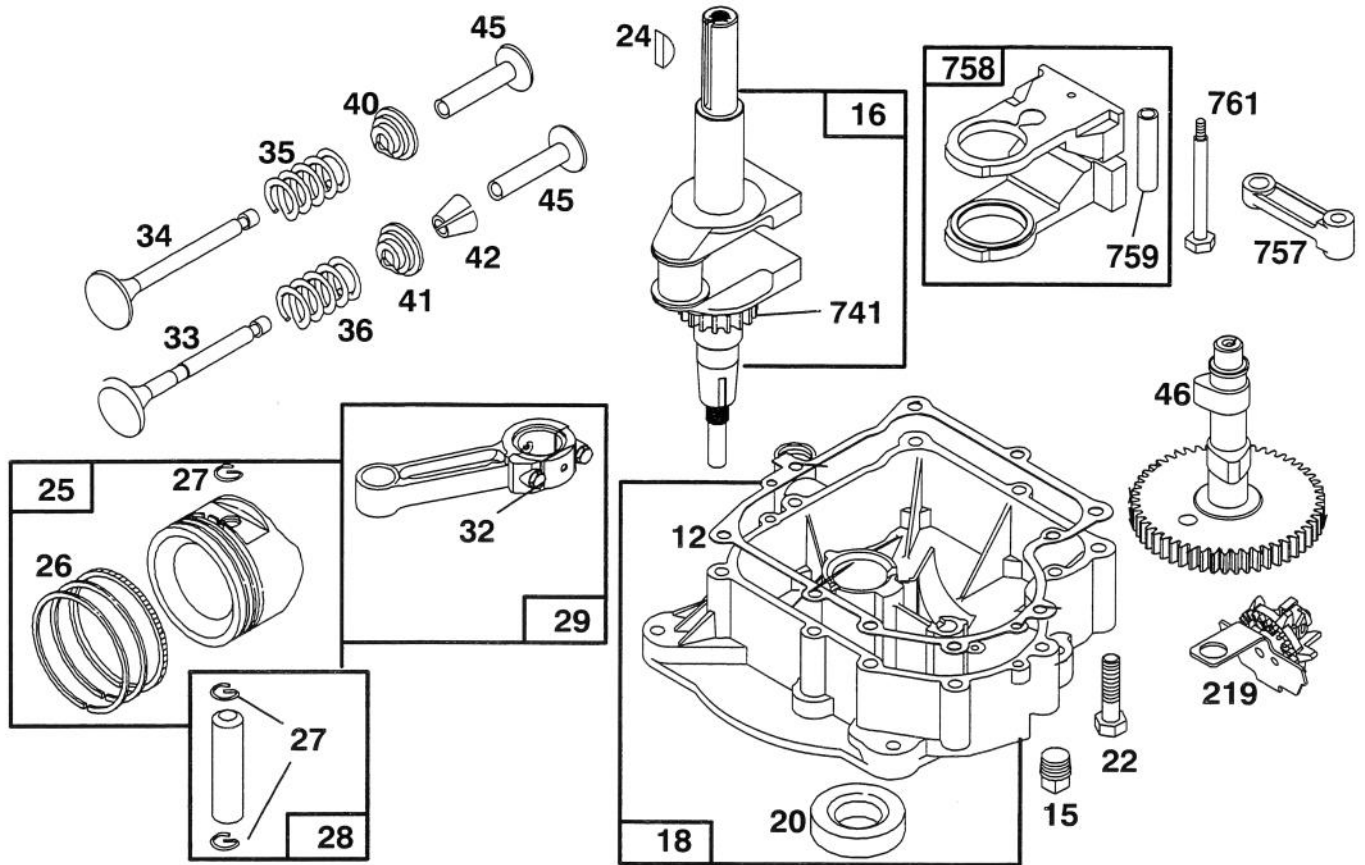

Assemblies include all parts shown in frames.

ENGINE BRIGGS & STRATTON MODEL 283707-0156-01

Ref. No.	Part No.	Description	No. Used
★12	271916	Gasket-Crkcase. (1/64")	1
★	271997	Gasket-Crkcase. (.005")	1
★	271996	Gasket-Crkcase. (.009")	1
15	94239	Plug-Oil Drain	1
16	495162	Crankshaft	1
	94196	Key-Timing Gear	1
18	494238	Base-Engine	1
★20	291675	Seal-Oil	1
22	94624	Screw-Base Mtg. Sem	1
24	222698	Key-Flywheel	1
25	394661	Piston Assy. (Std.)	1
	394662	Piston Assy. (.010" O.S.)	1
	394663	Piston Assy. (.020" O.S.)	1
	394664	Piston Assy. (.030" O.S.)	1
26	391780	Ring Set-Piston (Std.)	1
	391781	Ring Set-Piston (.010" O.S.)	1
	391782	Ring Set-Piston (.020" O.S.)	1
	391783	Ring Set-Piston (.030" O.S.)	1
27	260924	Lock-Piston Pin	1
28	299691	Pin Assy.-Piston (Std.)	1
	391286	Pin Assy.-Piston (.005" O.S.)	1

Ref. No.	Part No.	Description	No. Used
29	490348	Rod Assembly-Connecting	1
	490469	Connecting Rod (.020" U.S. Crankpin Bore)	1
32	94671	Screw-Connecting Rod	1
33	262246	Valve-Exhaust	1
34	262247	Valve-Intake	1
35	65906	Spring-Intake Valve	1
36	26828	Spring-Exhaust Valve	1
40	221596	Retainer-Intake Valve	1
41	292260	Rotocoil-Exhaust Valve	1
42	93630	Retainer-Ex. Valve Rotocoil	1
45	262248	Tappet-Valve	1
46	212897	Gear-Cam	1
219	490815	Oil Slinger, Gov. Gear Assy.	1
741	262932	Gear-Timing	1
757	212359	Link-Counterweight	1
758	399891	Counterweight Assy.	1
759	298909	Pin-Counterweight	1
761	93875	Screw-Counterweight	1

★ Included in Gasket Set-Part No. 494241.