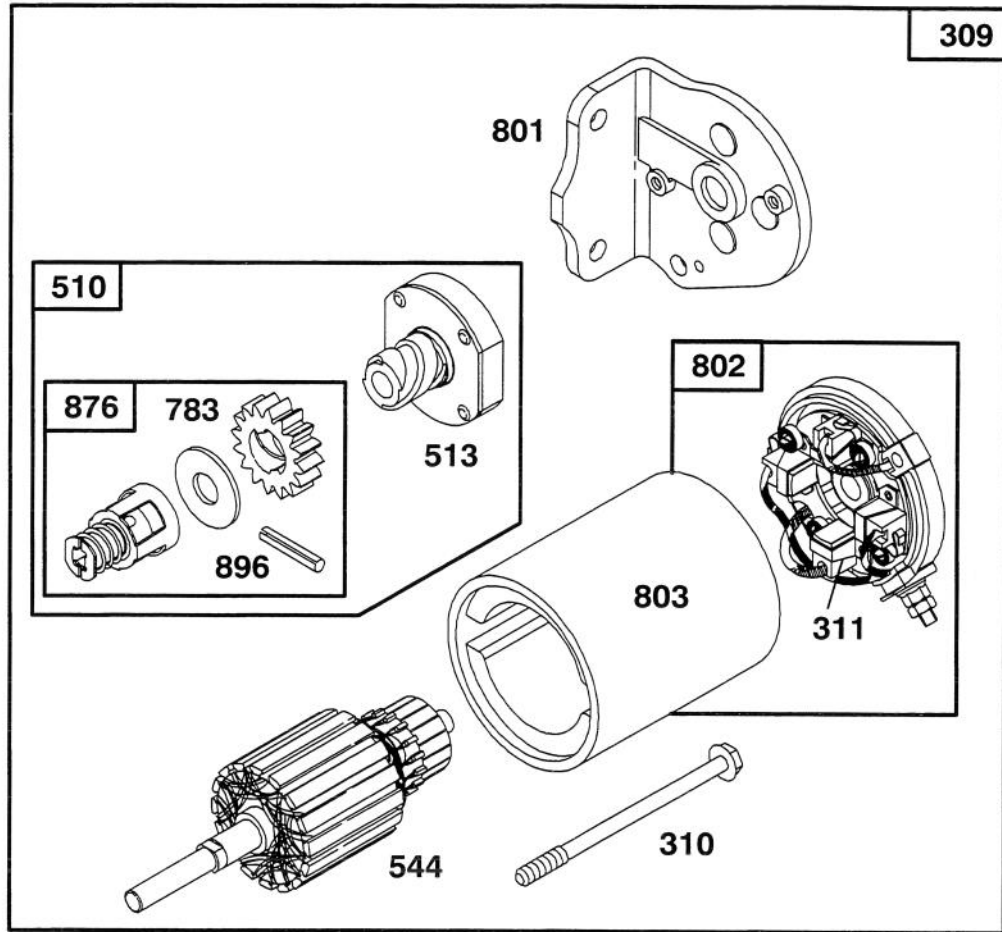

Assemblies include all parts shown in frames.

ENGINE BRIGGS & STRATTON MODEL 286707-0452-01

Ref. No.	Part No.	Description	No. Used
309	394805	Motor and Drive Assy.	1
310	94003	Bolt Hex. Hd.	1
311	395538	Brush Assy.	1
510	490421	Starter Drive Assy.	1
513	398003	Clutch Assy.	1
544	390837	Armature Assy.	1
728	94627	Screw-Hex. Hd.	1
729A	224723	Retainer-Wire	1

Ref. No.	Part No.	Description	No. Used
783	280104	Gear	1
801	394856	Drive End Cap Assy.	1
802	395537	End Cap Assy. Commutator	1
803	398159	Housing Assy.	1
876	490467	Retainer And Pin	1
896	94288	Pin-Roll	1