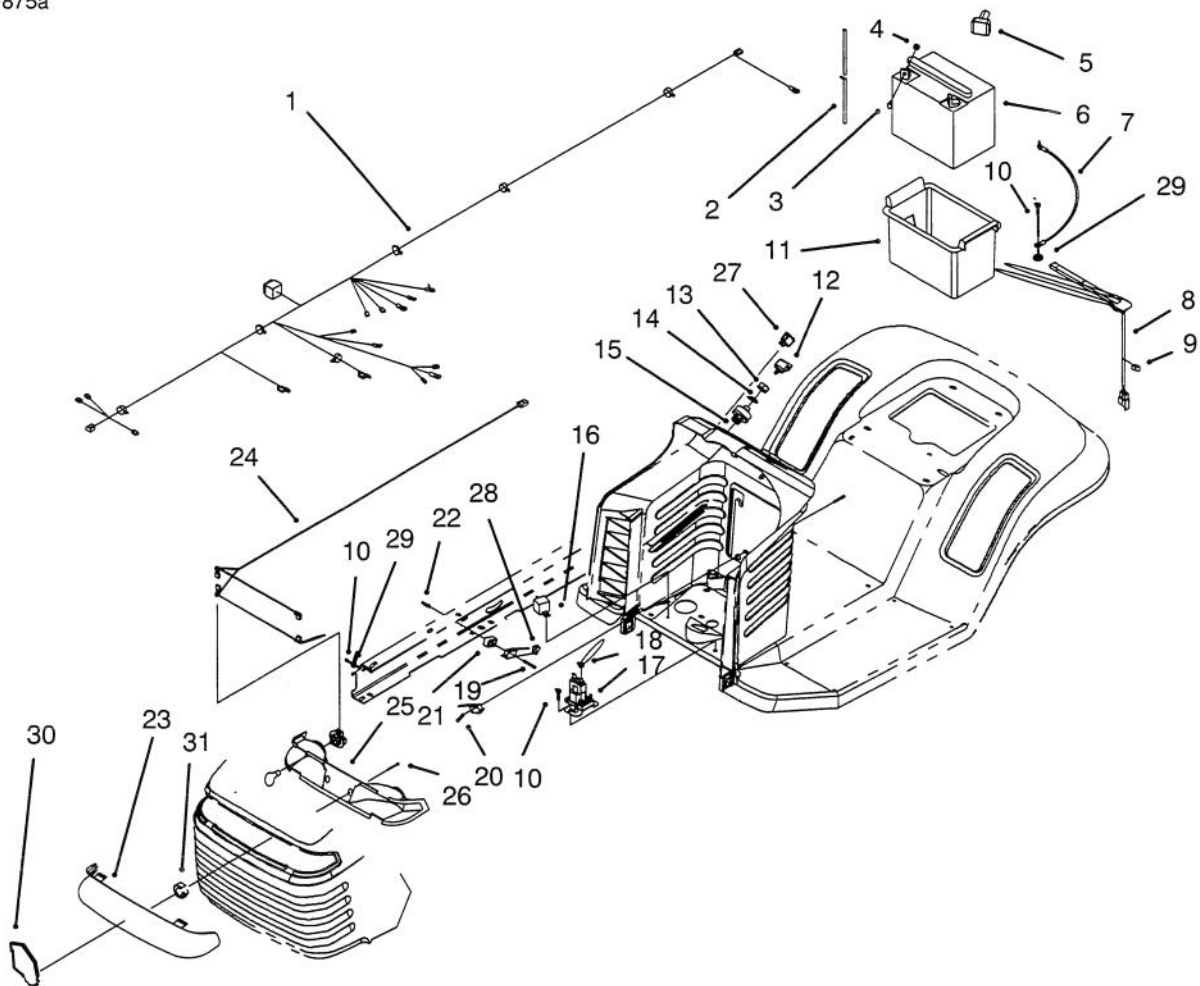

C-1342

ELECTRICAL ASSEMBLY

Ref. No.	Part No.	Description	No. Used
1	88-4310	Harness - Wire	1
2	56-2540	Vent - Tube	1
3	321-4	Screw - Hex Hd. Cap	2
4	32103-22	Nut - Wing	2
5	28-8080	Boot - Battery Terminal	1
6	80-2600	Battery - 7 Plate	1
7	44-8110	Cable - Battery Negative	1
8	38-1420	Switch - Seat	1
9	702366	Clip - Wire Retainer	3
10	32144-4	Screw - Hex Hd. Thr'd Form.	4
11	88-4040	Box - Battery	1
12	63-8360	Key - Ignition	1
13	218-461	Nut - Hex	1
14	3254-5	Washer - Lock	1
15	88-9830	Switch - Ignition	1

Ref. No.	Part No.	Description	No. Used
16	116397	Relay	1
17	47-1910	Solenoid	1
18	32149-2	Nut - Keps	2
19	910478	Screw - Phillips Hd.	4
20	88-9931	Switch - Micro	2
21	88-4880	Spacer - Microswitch	1
22	3290-354	Speednut	2
23	88-3960	Lens - Headlights	1
24	88-4320	Harness - Wire	1
25	88-3970	Reflector & Lamp	1
26	32144-32	Screw - Plastite	2
27	88-4420	Switch - Rocker	1
28	88-4480	Seal - Plunger	2
29	3255-7	Washer - Ext. Tooth Lock	2
30	80-2240	Plate - Grille Panel	1
31	3290-299	Nut - Tinnerman	1