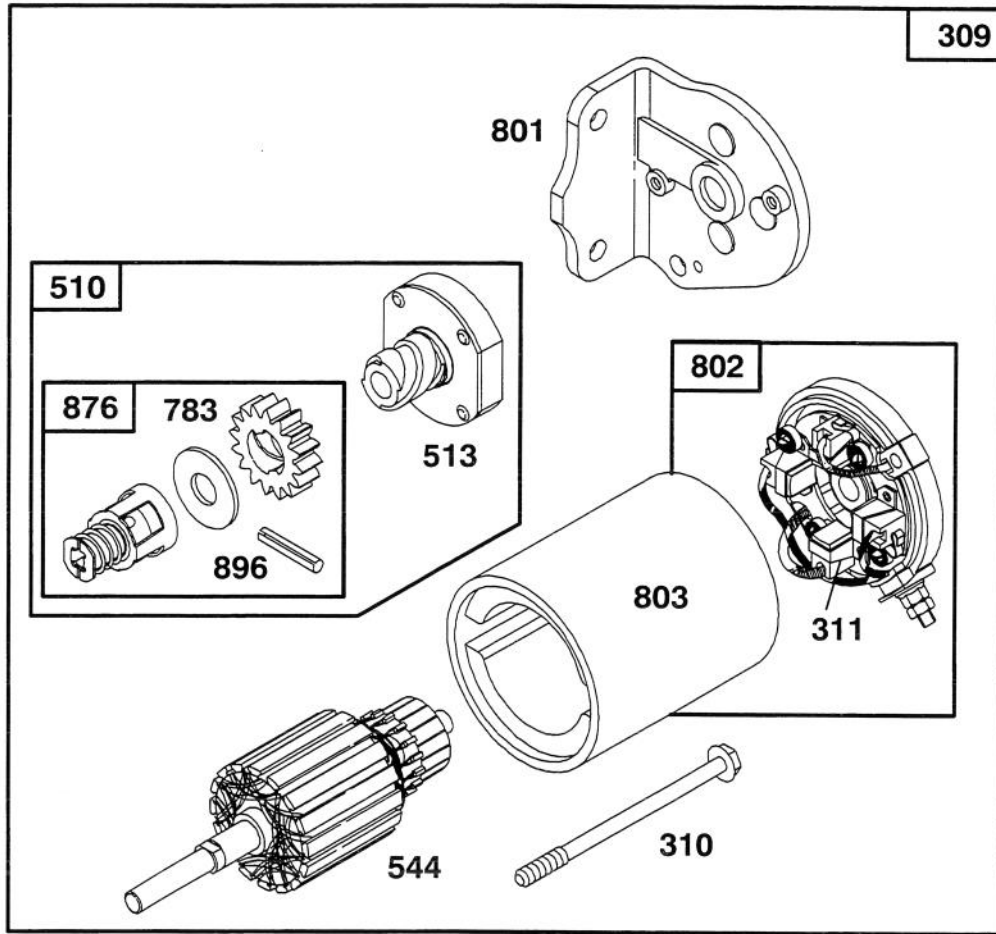

729A

728

Assemblies include all parts shown in frames.

ENGINE BRIGGS & STRATTON MODEL 283707-0156-01

Ref. No.	Part No.	Description	No. Used
309	394805	Motor and Drive Assy.	1
310	94003	Bolt Hex. Hd.	1
311	395538	Brush Assy.	1
510	490421	Starter Drive Assy.	1
513	398003	Clutch Assy.	1
544	390837	Armature Assy.	1
728	94627	Screw-Hex. Hd.	1
729A	224723	Retainer-Wire	1

Ref. No.	Part No.	Description	No. Used
783	280104	Gear	1
801	394856	Drive End Cap Assy.	1
802	395537	End Cap Assy. Commutator	1
803	398159	Housing Assy.	1
876	490467	Retainer And Pin	1
896	94288	Pin-Roll	1