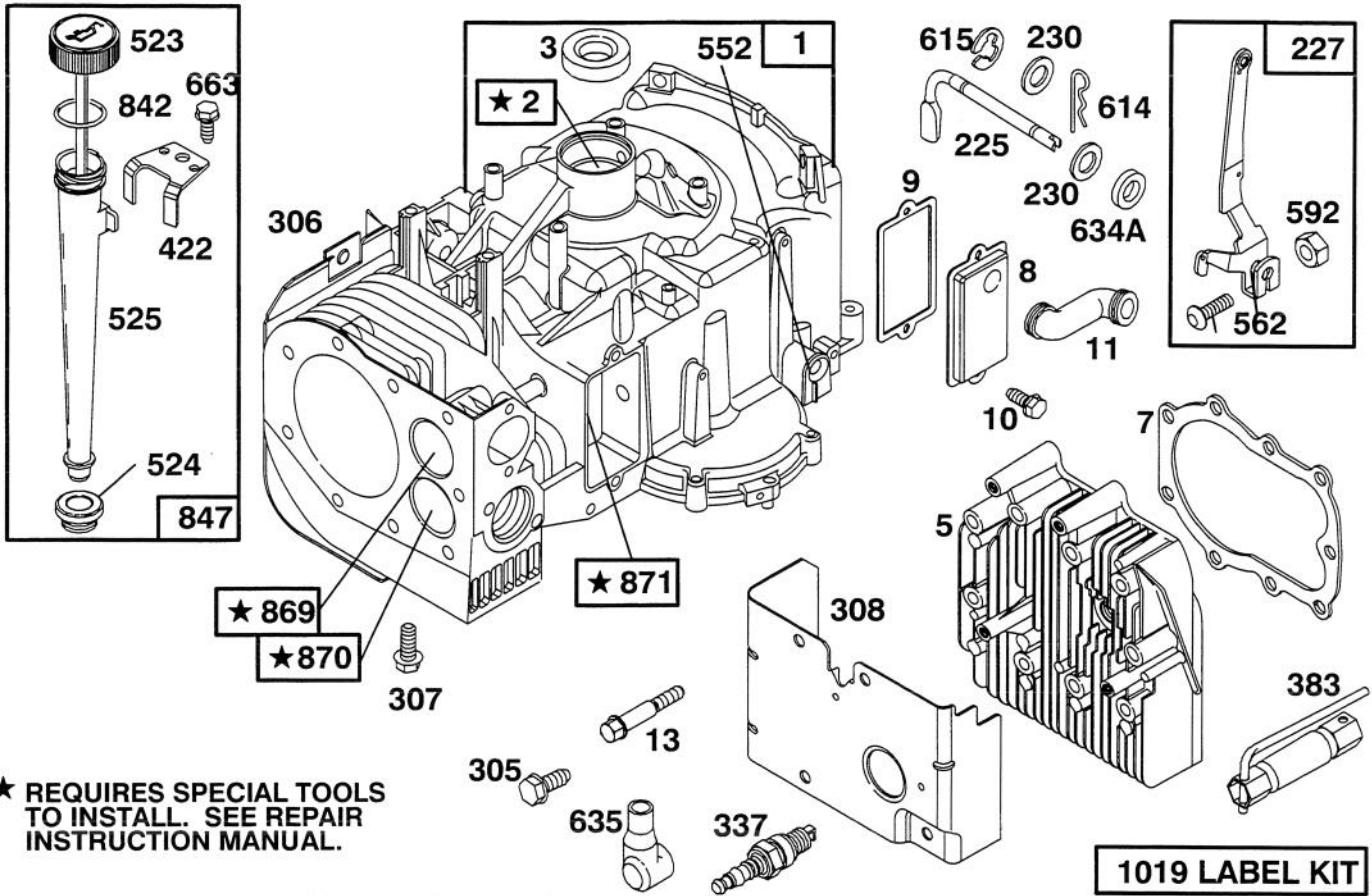

Assemblies include all parts shown in frames.

ENGINE BRIGGS & STRATTON MODEL 283707-0156-01

Ref. No.	Part No.	Description	No. Used
1	490450	Cylinder Assembly	1
2	399265	Bearing-Cylinder	1
★3	391086	Seal-Oil	1
5	494240	Head-Cylinder	1
★7	271866	Gasket-Cylinder Head	1
8	391406	Breather Assembly	1
★9	27803	Gasket-Valve Cover	1
10	94621	Screw-Sem	1
11	280100	Tube-Breather	1
13	94622	Screw-Cylinder Head	1
225	231058	Crank-Governor	1
227	493935	Lever Assy.-Governor	1
230	94742	Washer-Gov. Crank	1
305	94619	Screw-hex. Washer Hd.	1
306	224545	Shield-Cylinder	1
307	94623	Screw-Cyl. Shield Mtg.	1
308	491490	Cover-Cylinder Head	1
337	802592	Plug-Spark	1
383	89838	Wrench-Spark Plug	1
422	223721	Clamp-Oil Filler Tube	1
523	495230	Cap and Dipstick-Oil Filler	1

Ref. No.	Part No.	Description	No. Used
★524	68838	Seal-Filler Tube	1
525	280741	Tube-Oil Filler	1
552	231597	Bushing-Gov. Crank	1
562	92613	Bolt-Governor Lever	1
592	231082	Nut-Hex.	1
614	93306	Cotter-Hair Pin	1
615	93307	Retainer-E-Ring	1
★634A	491323	Seal-Governor	1
635	66538	Elbow-Spark Plug	1
663	94620	Screw-Hex Head	1
★842	270920	Seal-Oil Filler Cap	1
847	490474	Fill Group-Oil	1
869	261463	Seat-Intake Valve (Std.)	1
870	213316	Seat-Exhaust Valve (Std.)	1
871	261961	Guide-Exhaust Valve	1
		Note: 231218 Guide-Intake Valve	
1019	491255	Label Kit	1

★ Included in Gasket Set-Part No. 494241.