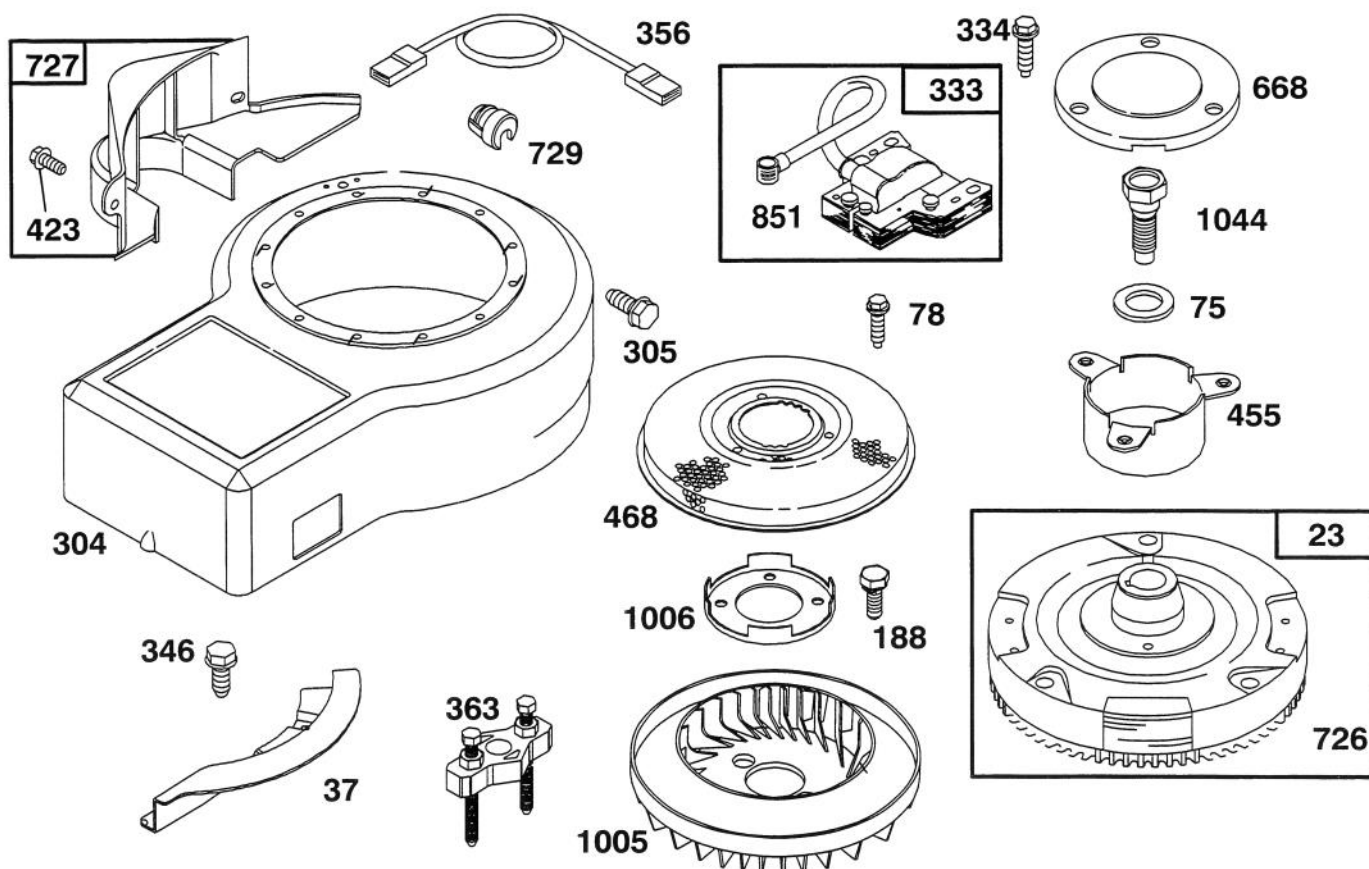

Assemblies include all parts shown in frames.

ENGINE BRIGGS & STRATTON MODEL 286707-0452-01

Ref. No.	Part No.	Description	No. Used	Ref. No.	Part No.	Description	No. Used
23	492326	Flywheel and Ring Gear Assy.-Magneto	1	363	19203	Puller-Flywheel	1
37	224502	Guard-Flywheel	1	423	94073	Screw-Sem	1
75	224061	Washer-Spring	1	455	222561	Cup-Screen Mounting	1
78	93805	Screw-Sem	1	468	222562	Screen-Flush Rotating	1
188	93535	Screw-Sem (3/4" Long)	1	668	280848	Spacer	1
304	494269	Housing-Blower	1	726	392134	Gear-Ring (Includes Mtg Hardware)	1
305	94619	Screw-Blower Housing Mounting	1	727	490324	Cover-Starter	1
333	492341	Armature-Magneto	1	729	281159	Clip-Lead Wire	1
334	93381	Screw-Armature Mtg.	1	851	221798	Terminal-Ignition Cable	1
346	93705	Screw-Hex. Head	1	1005	280687	Fan-Flywheel	1
356	494328	Wire Assembly	1	1006	224413	Retainer-Fan	1
				1044	94673	Screw-Hex. Head	1