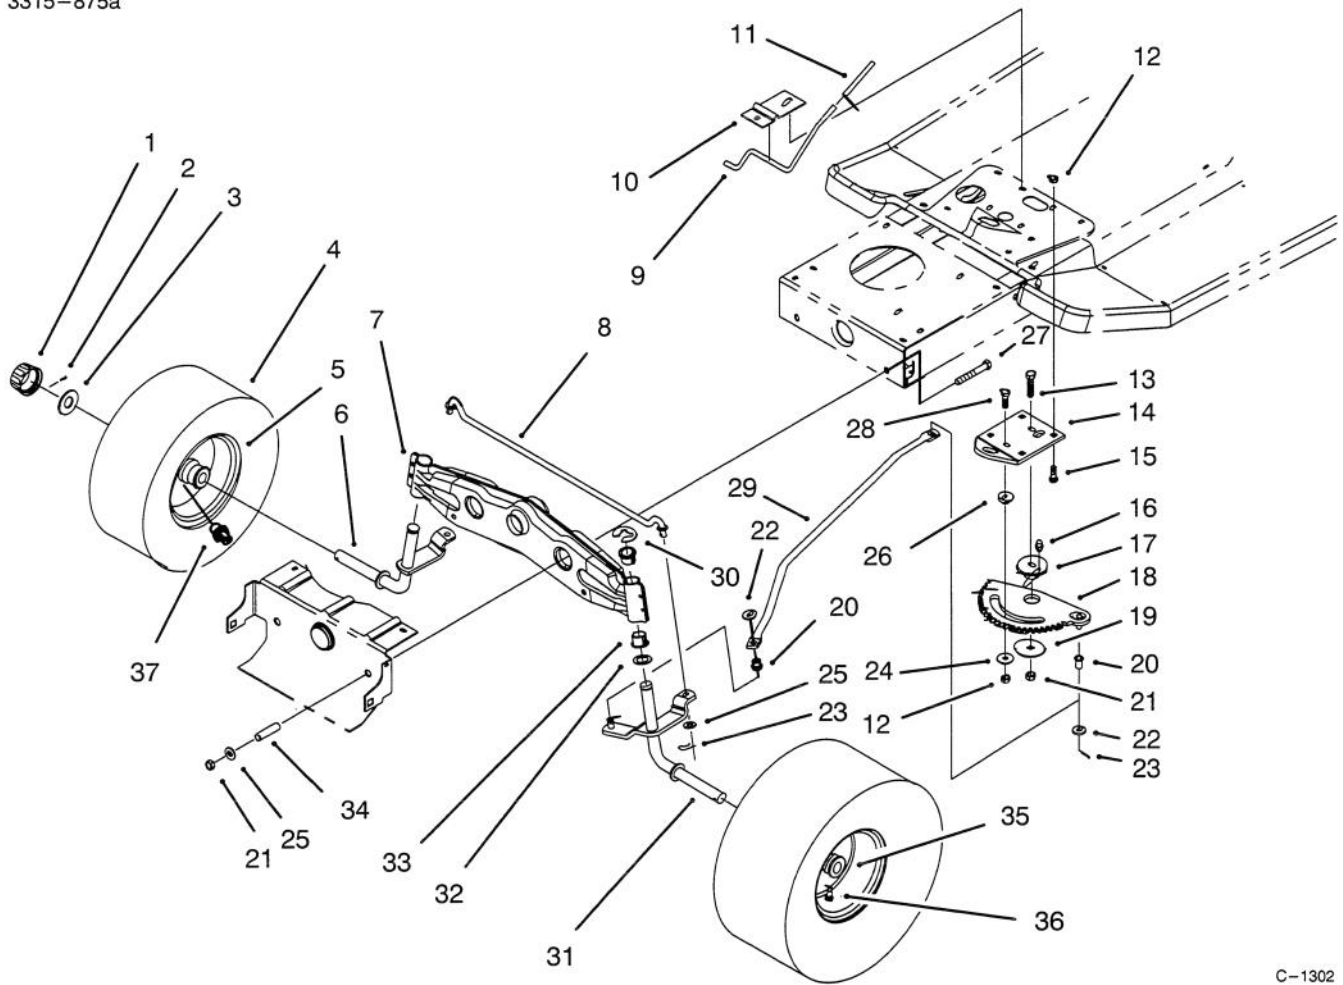

C-1302

FRONT AXLE ASSEMBLY

Ref. No.	Part No.	Description	No. Used
1	61-9780	Cap - Hub	2
2	3272-12	Pin - Cotter	2
3	28-2480	Washer	2
4	88-4070	Tire - 13"	2
5	88-4370	Rim - Front Wheel	2
6	88-4530	Spindle - R.H.	1
7	88-4460	Axle - Front	1
8	88-5380	Rod - Steering Tie	1
9	88-5510	Rod - Parking Brake	1
10	88-5520	Bracket - Parking Brake	1
11	88-0890	Grip - Brake Rod	1
12	3296-29	Nut - Lock	5
13	3231-4	Screw - Carriage	1
14	88-5130	Bracket - Steering Rack	1
15	3230-1	Bolt - Carriage	4
16	302-26	Fitting - Grease	1
17	88-4670	Bushing - Eccentric	1
18	88-5200	Rack - Steering	1
19	111419	Washer - Fender	1
20	52-2891	Bushing - Steering Link	2

Ref. No.	Part No.	Description	No. Used
21	3296-39	Nut - Lock	3
22	3256-25	Washer - Flat	2
23	3272-10	Pin - Cotter	4
24	5-4460	Washer - Fender	1
25	3256-24	Washer - Flat	4
26	88-5010	Spacer - Steering Rack	1
27	323-13	Screw - Hex Hd. Cap	2
28	3230-3	Screw - Carriage	1
29	88-4830	Link - Drag	1
30	32151-48	E-Ring	2
31	88-4930	Spindle - L.H.	1
32	3-6498	Washer - Thrust	2
33	88-5800	Bushing - Steering Spindle	4
34	88-5470	Spacer - Front Axle	2
35	88-4400	Bearing - Wheel	4
36	232-27	Valve Stem w/Cap	2
37	302-5	Fitting - Grease	2
*	232-39	Inner Tube	2
*	88-4280	Wheel & Tire Assembly (Incl. Ref. #4 & 5)	2

*Not Illustrated