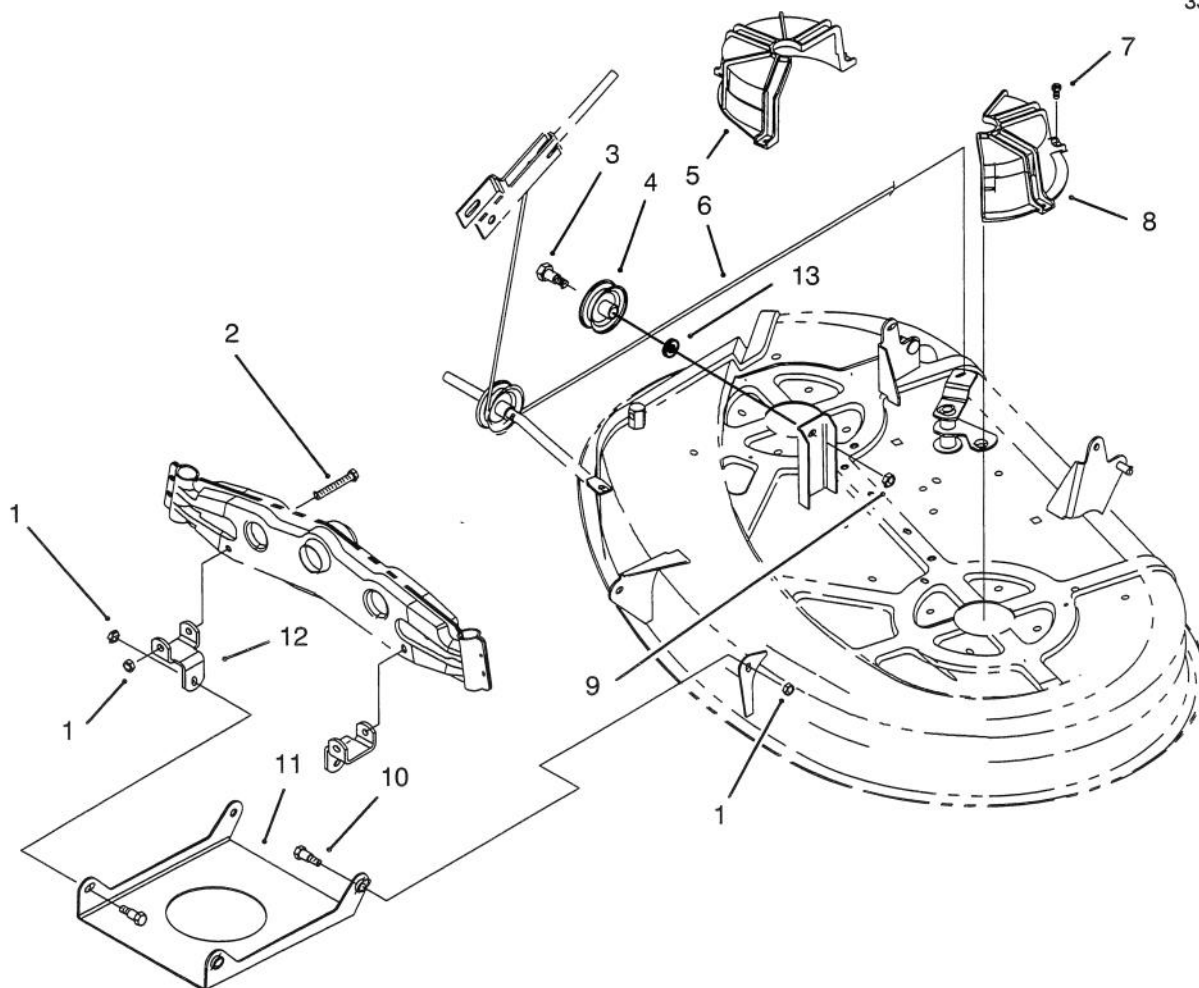

C-1348

CABLE & COVER ASSEMBLY (38" CUTTING UNIT)

Ref. No.	Part No.	Description	No. Used	Ref. No.	Part No.	Description	No. Used
1	3296-29	Nut - Lock	6	9	3296-39	Nut - Lock	1
2	322-12	Screw - Hex Hd. Cap	2	10	28-0540	Bolt - Shoulder	4
3	23-0310	Bolt - Shoulder	1	11	88-4900	Pan - Front Deck Suspension	1
4	88-4700	Pulley - Cable	1	12	88-4640	Bracket - Deck Suspension	2
5	88-4020	Guide - Deck Belt R.H.	1	13	3256-26	Washer - Flat	1
6	88-6410	Cable - Deck Engage	1				
7	32104-76	Screw - Thread Cutting	5				
8	88-4030	Guide - Deck Belt L.H.	1