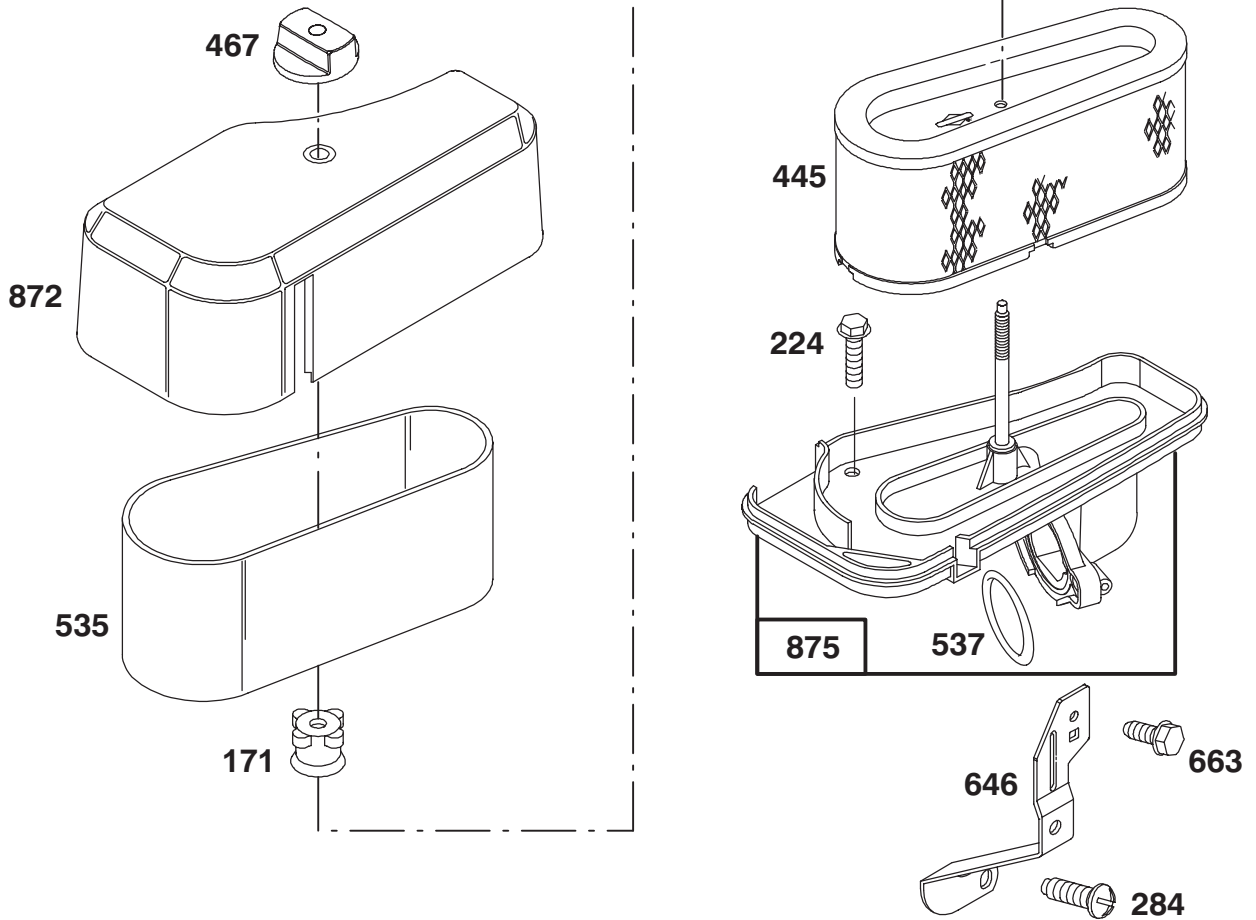

Assemblies include all parts shown in frames.

ENGINE BRIGGS & STRATTON MODEL 286707-0452-01

Ref. No.	Part No.	Description	No. Used
171	281051	Nut-Air Cleaner Mtg.	1
224	94513	Screw-Air Cleaner Sem	1
284	94326	Screw Hex. Head	1
445	493909	Cartridge-Air Cleaner	1
467	493903	Knob-Air Cleaner	1
535	272403	Element-Air Cleaner	1

Ref. No.	Part No.	Description	No. Used
★537	281106	O-Ring-Air Cleaner	1
646	224546	Brace-Air Cleaner	1
663	94620	Screw-Hex. Hd.	1
872	281104	Cover-Air Cleaner	1
875	494237	Body-Air Cleaner	1

★ Included in Gasket Set-Part No. 494241.