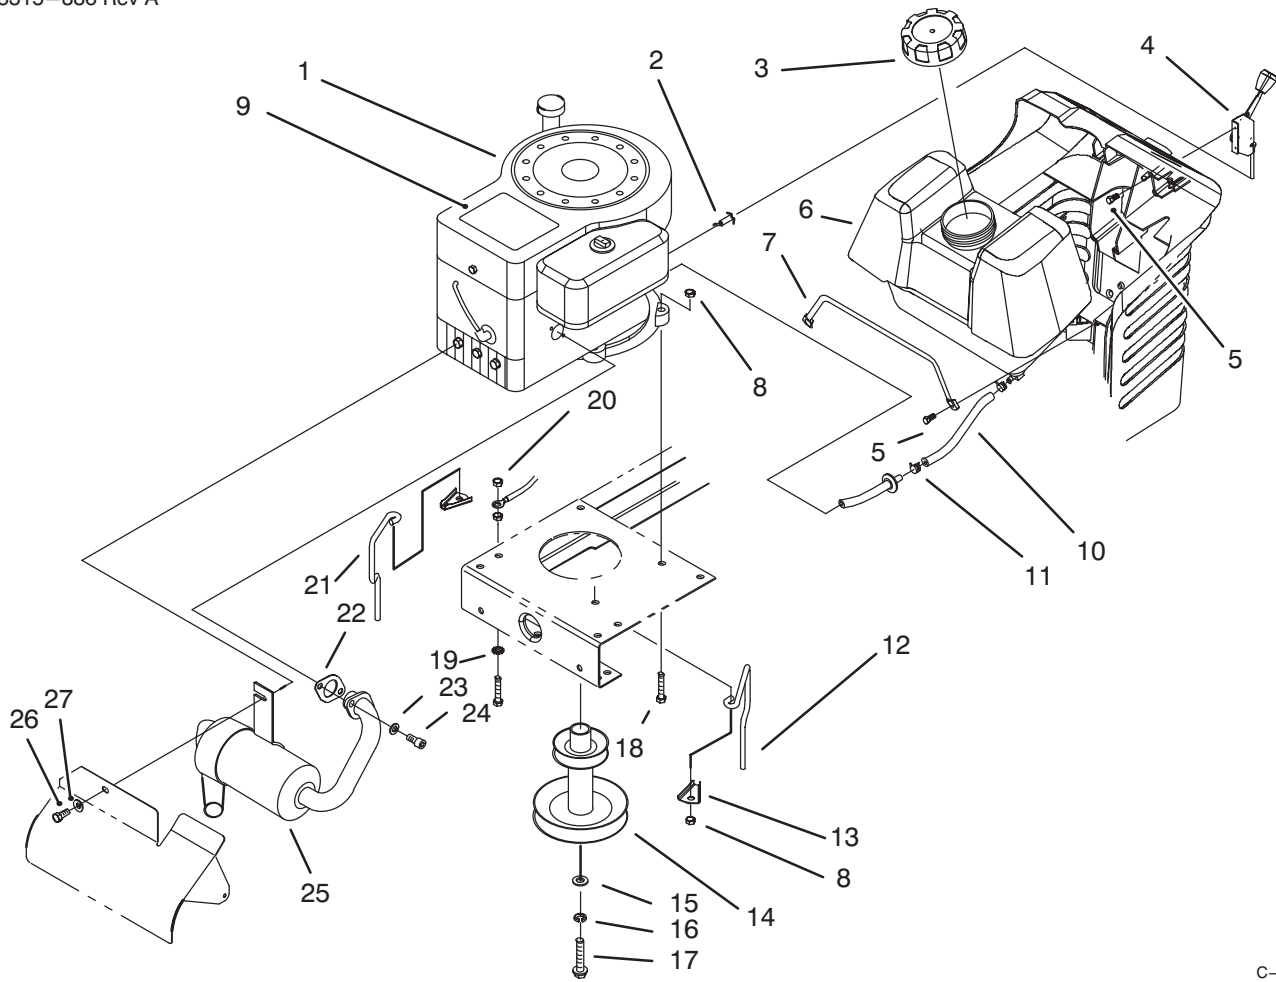

Ref. No.	Part No.	Description	No. Used
22	3256-4	Washer - Flat	2
23	3272-10	Pin - Cotter	4
24	5-4460	Washer - Fender	1
25	3256-24	Washer - Flat	4
26	88-5010	Spacer - Steering Rack	1
27	323-13	Screw - Hex Hd. Cap	2
28	322-6	Screw - Hex Hd. Cap	1
29	88-4830	Link - Drag	1
30	32151-48	E-Ring	2
31	88-4930	Spindle - L.H.	1
32	3-6498	Washer - Thrust	2
33	88-5800	Bushing - Steering Spindle	4
34	88-5470	Spacer - Front Axle	2
35	88-4400	Bearing - Wheel	4
36	2332-27	Valve Stem w/Cap	2
37	302-5	Fitting - Grease	2
*	232-98	Inner Tube (Optional)	2
*	88-4280	Wheel & Tire Assembly (Incl. Ref. #4 & 5)	2

C-1345

ENGINE ASSEMBLY

Ref. No.	Part No.	Description	No. Used
1		Engine - 12.5 H.P	1
2	88-4350	Cable - Throttle	1
3	88-3980	Cap - Gas	1
4	88-4340	Control - Throttle	1
5	27-0220	Screw - Plastite	4
6	88-3880	Tank - Gas	1
7	88-5920	Rod - Gas Tank	1
8	3296-29	Nut - Lock	3
9	92-2481	Decal - Engine 12.5	1
10	47-2983	Line - Fuel	1
11	2412-98	Clamp - Hose	2
12	88-5830	Guide - Belt L.H.	1
13	76-3820	Anchor - Belt Guide	2
14	88-4850	Pulley - Engine	1