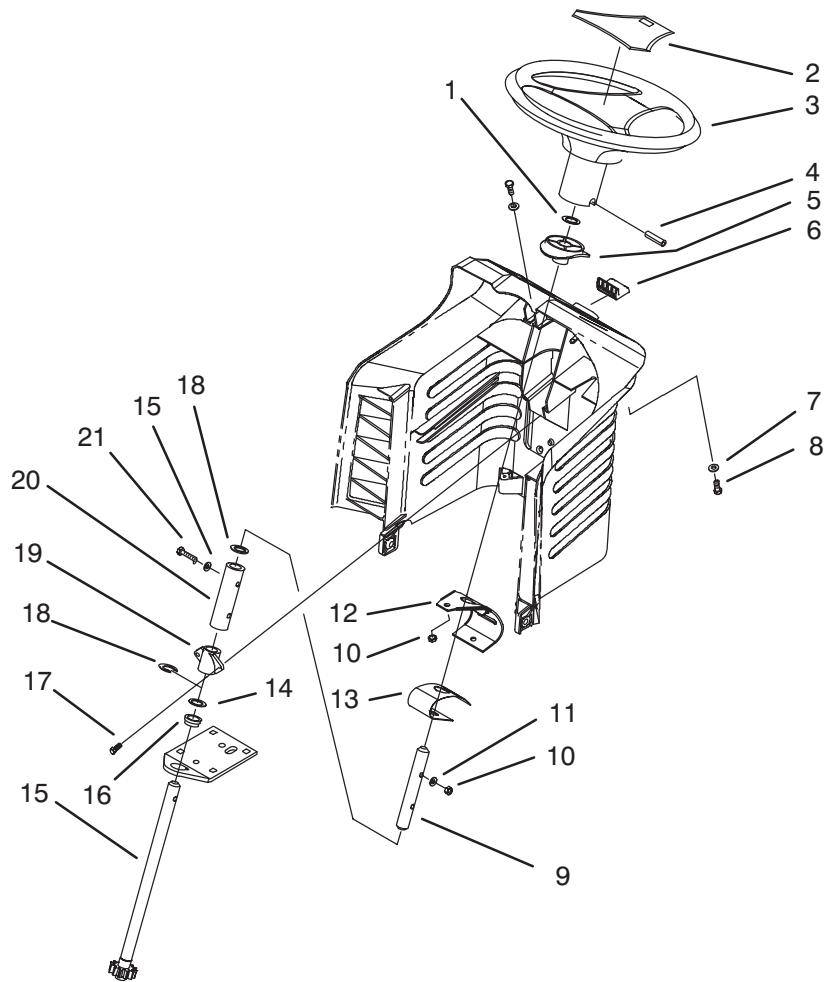

C-1344

STEERING ASSEMBLY

Ref. No.	Part No.	Description	No. Used	Ref. No.	Part No.	Description	No. Used
1	32151-81	Ring - Retaining	1	11	3-7501	Washer - Curved	4
2	88-3870	Cover - Steering Wheel	1	12	88-5180	Bracket - Backup	1
3	88-3850	Wheel - Steering (Incl. Ref. #2)	1	13	88-4890	Spring - Leaf	1
4	32121-78	Pin - Roll	1	14	3-6498	Washer - Thrust	2
5	88-4190	Bushing - Sliding	1	15	88-6370	Shaft - Steering Short	1
6	88-4180	Button - Release	1	16	88-5150	Bushing - Flange	1
7	3256-22	Washer - Flat	2	17	27-0220	Screw - Plastite	2
8	321-4	Screw - Hex Hd. Cap	2	18	32151-48	E-Ring	1
9	88-6300	Shaft - Steering Upper	1	19	88-4210	Bushing - Stationary	1
10	3296-42	Nut - Lock	4	20	88-6090	Coupling - Steering	1
				21	321-9	Screw - Hex Hd. Cap	2