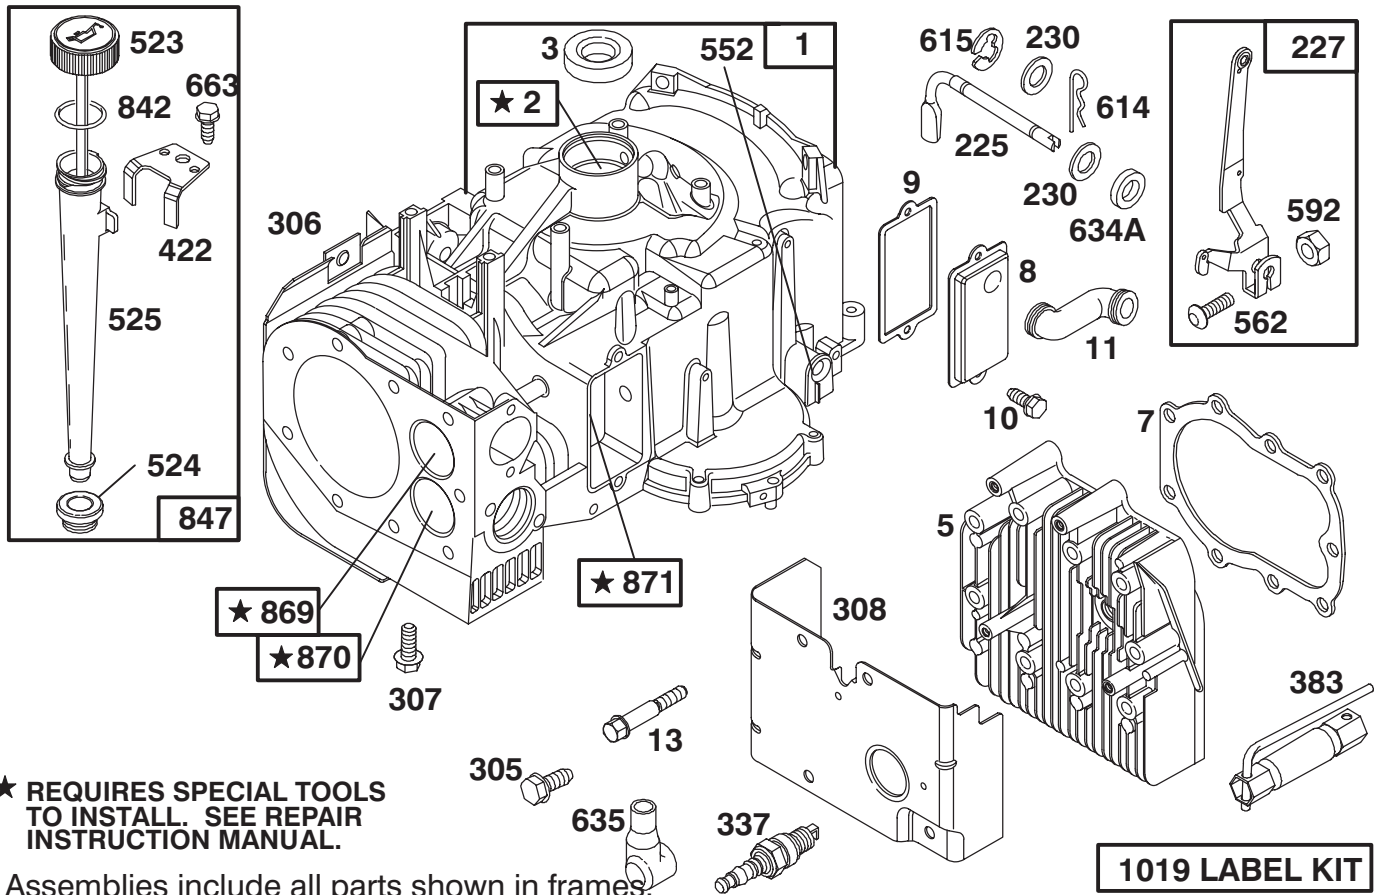

ENGINE BRIGGS & STRATTON MODEL 286707-0452-01

Ref. No.	Part No.	Description	No. Used
1	490450	Cylinder Assembly	1
2	399265	Bearing—Cylinder	1
★3	391086	Seal—Oil	1
5	494240	Head—Cylinder	1
★7	271866	Gasket—Cylinder Head	1
8	391406	Breather Assembly	1
★9	27803	Gasket—Valve Cover	1
10	94621	Screw—Sem	1
11	280100	Tube—Breather	1
13	94622	Screw—Cylinder Head	1
225	231058	Crank—Governor	1
227	493935	Lever Assy.—Governor	1
230	94742	Washer—Gov. Crank	1
305	94619	Screw—hex. Washer Hd.	1
306	224545	Shield—Cylinder	1
307	94623	Screw—Cyl. Shield Mtg.	1
308	491490	Cover—Cylinder Head	1
337	802592	Plug—Spark	1
383	89838	Wrench—Spark Plug	1
422	223721	Clamp—Oil Filler Tube	1

Ref. No.	Part No.	Description	No. Used
523	495230	Cap and Dipstick—Oil Filler	1
★524	68838	Seal—Filler Tube	1
525	280741	Tube—Oil Filler	1
552	231597	Bushing—Gov. Crank	1
562	92613	Bolt—Governor Lever	1
592	231082	Nut—Hex.	1
614	93306	Cotter—Hair Pin	1
615	93307	Retainer—E-Ring	1
★634A	491323	Seal—Governor	1
635	66538	Elbow—Spark Plug	1
663	94620	Screw—Hex Head	1
★842	270920	Seal—Oil Filler Cap	1
847	490474	Fill Group—Oil	1
869	261463	Seat—Intake Valve (Std.)	1
870	213316	Seat—Exhaust Valve (Std.)	1
871	261961	Guide—Exhaust Valve	1
		Note: 231218 Guide—Intake Valve	1
1019	491255	Label Kit	1

★ Included in Gasket Set—Part No. 494241.