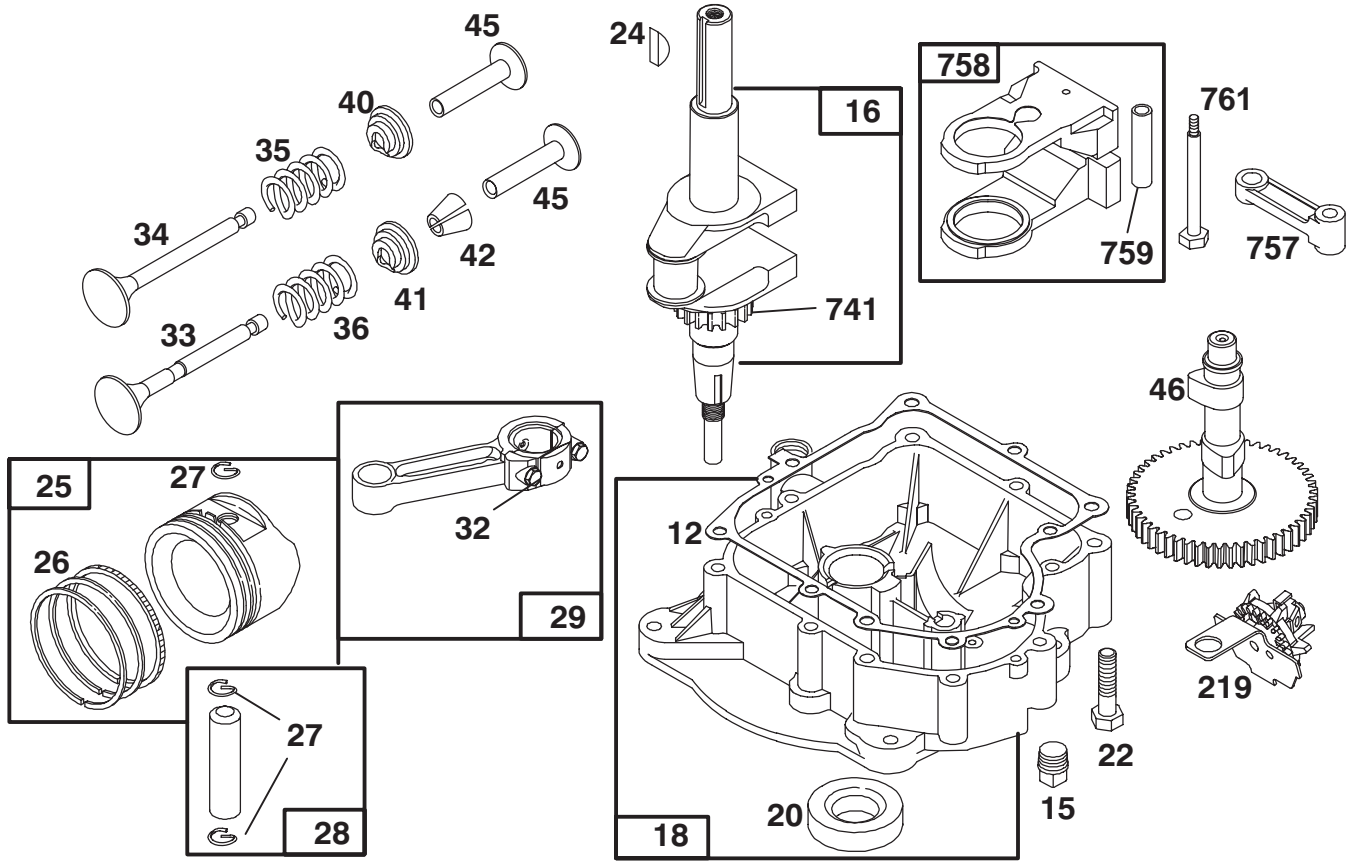

Assemblies include all parts shown in frames.

ENGINE BRIGGS & STRATTON MODEL 286707-0452-01

Ref. No.	Part No.	Description	No. Used
★12	271916	Gasket-Crkcase. (1/64")	1
★	271997	Gasket-Crkcase. (.005")	1
★	271996	Gasket-Crkcase. (.009")	1
15	94239	Plug-Oil Drain	1
16	495162	Crankshaft	1
	94196	Key-Timing Gear	1
18	494238	Base-Engine	1
★20	291675	Seal-Oil	1
22	94624	Screw-Base Mtg. Sem	1
24	222698	Key-Flywheel	1
25	394661	Piston Assy. (Std.)	1
	394662	Piston Assy. (.010" O.S.)	1
	394663	Piston Assy. (.020" O.S.)	1
	394664	Piston Assy. (.030" O.S.)	1
26	391780	Ring Set-Piston (Std.)	1
	391781	Ring Set-Piston (.010" O.S.)	1
	391782	Ring Set-Piston (.020" O.S.)	1
	391783	Ring Set-Piston (.030" O.S.)	1
27	260924	Lock-Piston Pin	1
28	299691	Pin Assy.-Piston (Standard)	1
	391286	Pin Assy.-Piston (.005" O.S.)	1

Ref. No.	Part No.	Description	No. Used
29	490348	Rod Assembly- Connecting	1
	490469	Connecting Rod (020" U.S. Crankpin Bore)	1
32	94671	Screw-Connecting Rod	1
33	262246	Valve-Exhaust	1
34	262247	Valve-Intake	1
35	65906	Spring-Intake Valve	1
36	26828	Spring-Exhaust Valve	1
40	221596	Retainer-Intake Valve	1
41	292260	Rotocoil-Exhaust Valve	1
42	93630	Retainer-Ex. Valve Rotocoil	1
45	262248	Tappet-Valve	1
46	212897	Gear-Cam	1
719	490815	Oil Slinger, Gov. Gear Assy.	1
741	262932	Gear-Timing	1
757	212359	Link-Counterweight	1
758	399891	Counterweight Assy.	1
759	298909	Pin-Counterweight	1
761	93875	Screw-Counterweight	1

★ Included in Gasket Set-Part No. 494241.