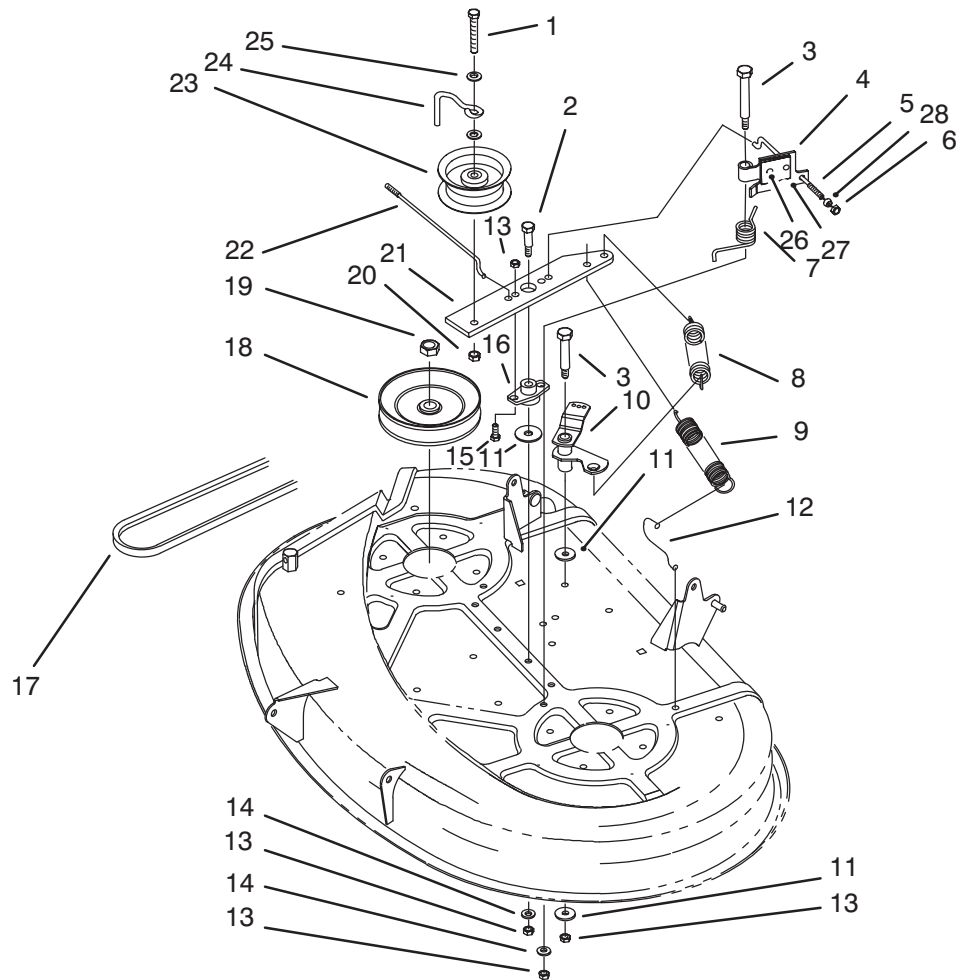

C-1347

BRAKE ASSEMBLY (38" CUTTING UNIT)

Ref. No.	Part No.	Description	No. Used	Ref. No.	Part No.	Description	No. Used
1	323-12	Screw - Hex Hd. Cap	1	15	322-5	Screw - Hex Hd. Cap	2
2	7-0030	Bolt - Shoulder	1	16	88-4980	Bushing - Idler Arm	1
3	88-4590	Bolt - Shoulder	3	17	88-6250	V-Belt - Deck	1
4	88-6100	Brake - Deck (Incl. Ref. #26 & 27)	2	18	88-5330	Pulley - Deck	2
5	88-5550	Rod - Deck Brake L.H.	1	19	3219-6	Nut - Lock	2
6	3296-42	Nut - Lock	2	20	3296-39	Nut - Lock	1
7	88-5910	Spring - Torsion	2	21	88-4870	Arm - Idler	1
8	88-6130	Spring - Deck Engage	1	22	88-5540	Rod - Deck Brake R.H.	1
9	88-6330	Spring - Extension	1	23	88-5630	Pulley - Idler	1
10	88-5390	Bellcrank	1	24	88-5070	Guide - Idler Belt	1
11	3256-68	Washer - Fender	3	25	3256-24	Washer - Flat	2
12	88-5970	Hook - Spring Return	1	26	3290-282	Rivet - Pop	4
13	3296-29	Nut - Lock	6	27	56-9830	Pad - Brake	2
14	3256-23	Washer - Flat	3	28	67-0710	Ball - Swivel	2