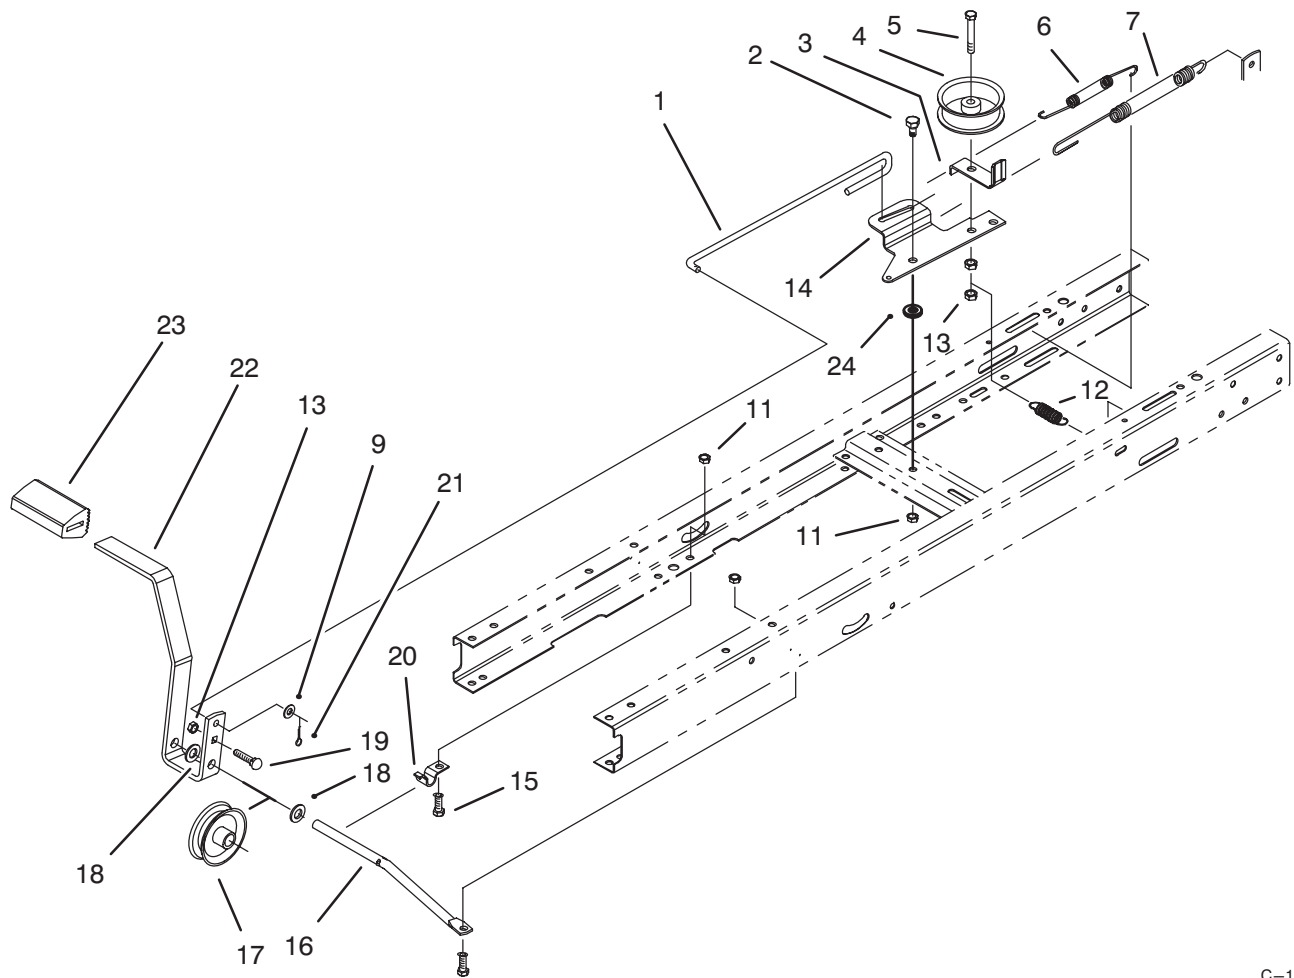

C-1351

CLUTCH ASSEMBLY

Ref. No.	Part No.	Description	No. Used
1	88-5270	Rod - Clutch/Brake	1
2	37-8770	Bolt - Shoulder	1
3	88-5560	Guide - Idler Belt	1
4	88-5680	Pulley - Flat Idler	1
5	323-11	Screw - Hex Hd. Cap	1
6	27-8890	Spring - Pedal Return	1
7	88-6140	Spring - Brake	1
9	3256-23	Washer - Flat	1
11	3296-29	Nut - Lock	4
12	88-6330	Spring - Extension	1
13	3296-59	Nut - Lock	2

Ref. No.	Part No.	Description	No. Used
14	88-6070	Arm - Idler	1
15	322-3	Screw - Hex Hd. Cap	2
16	88-5500	Rod - Pedal Pivot	1
17	88-4700	Pulley - Cable	1
18	3256-26	Washer - Flat	1
19	3230-3	Bolt - Carriage	1
20	88-4810	Clamp - Shift Pivot	1
21	3272-10	Pin - Cotter	1
22	88-5000	Pedal - Clutch/Brake	1
23	65-2920	Pad - Pedal	1
24	5-4460	Washer - Fender	1