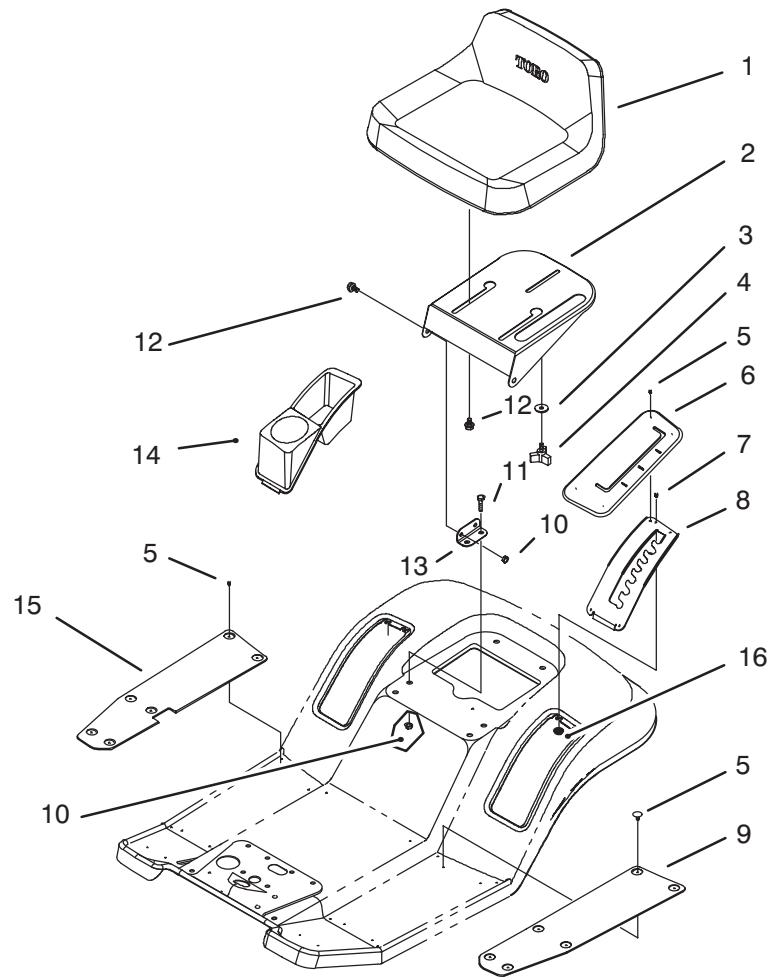

C-1350

SEAT ASSEMBLY

Ref. No.	Part No.	Description	No. Used	Ref. No.	Part No.	Description	No. Used
1	88-3950	Seat	1	9	88-5240	Mat - L.H. Foot	1
2	88-4910	Support - Seat	1	10	3296-29	Nut - Lock	6
3	5-4460	Washer - Fender	1	11	322-3	Screw - Hex Hd. Cap	4
4	700806	Knob - Studded	1	12	37-8770	Bolt - Shoulder	4
5	3290-479	Panel - Fastener	16	13	88-4820	Bracket - Seat Hinge	2
6	88-5170	Cover - H.O.C.	1	14	88-4990	Tray - Fender	1
7	3269-5	Rivet - Pop	2	15	88-5230	Mat - R.H. Foot	1
8	88-5030	Gate - H.O.C.	1	16	3269-6	Washer - Backup	2