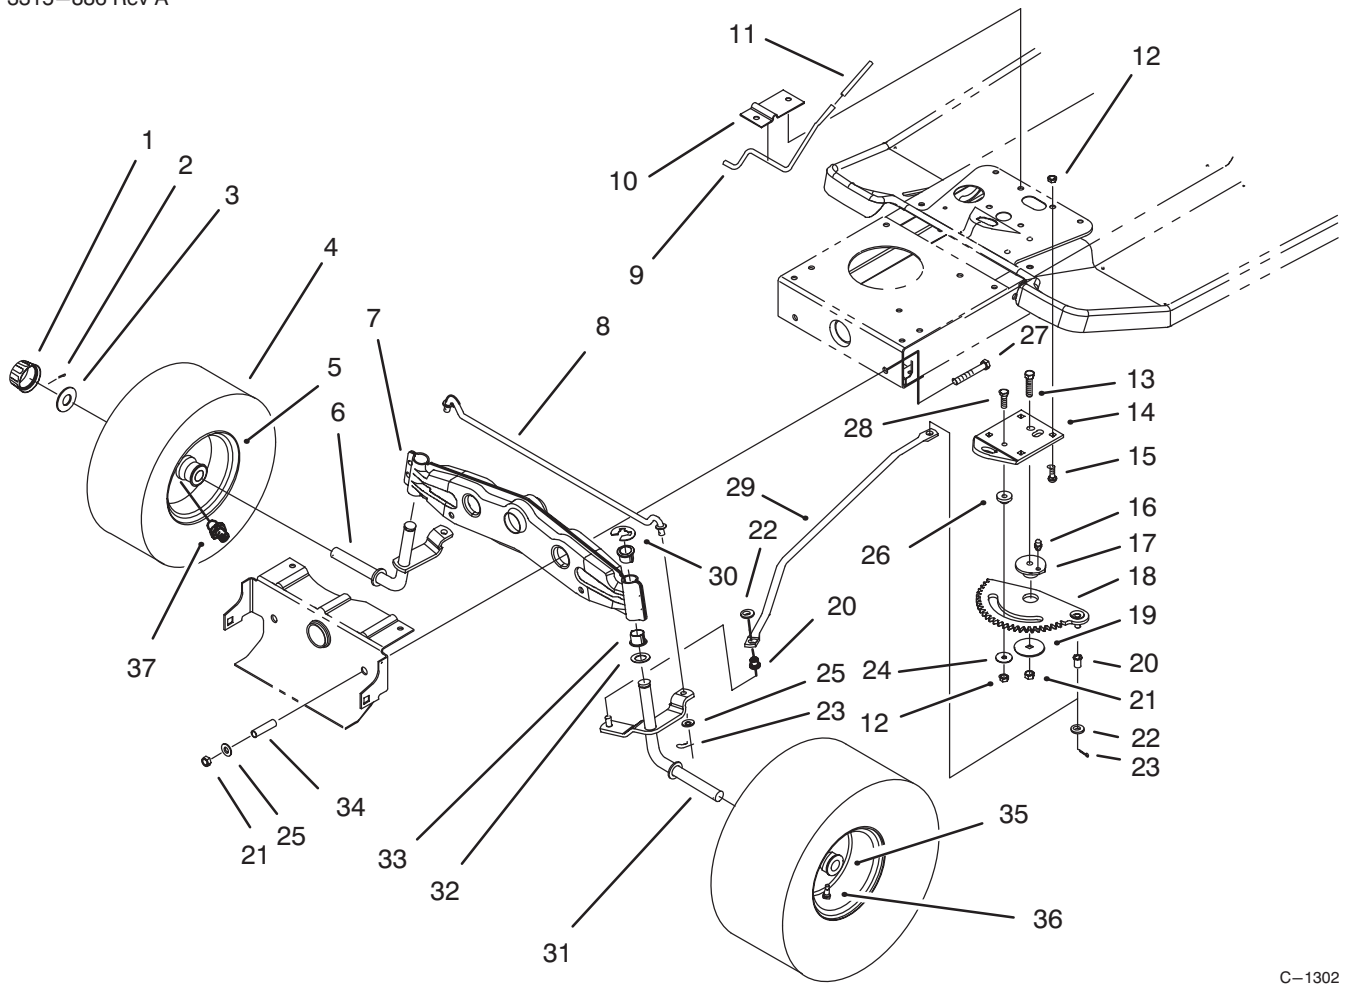

C-1302

FRONT AXLE ASSEMBLY

Ref. No.	Part No.	Description	No. Used
1	61-9780	Cap - Hub	2
2	3272-12	Pin - Cotter	2
3	28-2480	Washer	2
4	88-4070	Tire - 13"	2
5	88-4370	Rim - Front Wheel	2
6	88-4530	Spindle - R.H.	1
7	88-4460	Axle - Front	1
8	88-5380	Rod - Steering Tie	1
9	88-5510	Rod - Parking Brake	1
10	88-5520	Bracket - Parking Brake	1
11	88-0890	Grip - Brake Rod	1
12	3296-29	Nut - Lock	5
13	323-8	Screw - Hex Hd. Cap	1
14	88-5130	Bracket - Steering Rack	1
15	3230-1	Bolt - Carriage	4
16	302-26	Fitting - Grease	1
17	88-4670	Bushing - Eccentric	1
18	88-5200	Rack - Steering	1
19	111419	Washer - Fender	1
20	52-2891	Bushing - Steering Link	2
21	3296-39	Nut - Lock	3

Ref. No.	Part No.	Description	No. Used
22	3256-4	Washer - Flat	2
23	3272-10	Pin - Cotter	4
24	5-4460	Washer - Fender	1
25	3256-24	Washer - Flat	4
26	88-5010	Spacer - Steering Rack	1
27	323-13	Screw - Hex Hd. Cap	2
28	322-6	Screw - Hex Hd. Cap	1
29	88-4830	Link - Drag	1
30	32151-48	E-Ring	2
31	88-4930	Spindle - L.H.	1
32	3-6498	Washer - Thrust	2
33	88-5800	Bushing - Steering Spindle	4
34	88-5470	Spacer - Front Axle	2
35	88-4400	Bearing - Wheel	4
36	2332-27	Valve Stem w/Cap	2
37	302-5	Fitting - Grease	2
*	232-98	Inner Tube (Optional)	2
*	88-4280	Wheel & Tire Assembly (Incl. Ref. #4 & 5)	2

*Not Illustrated