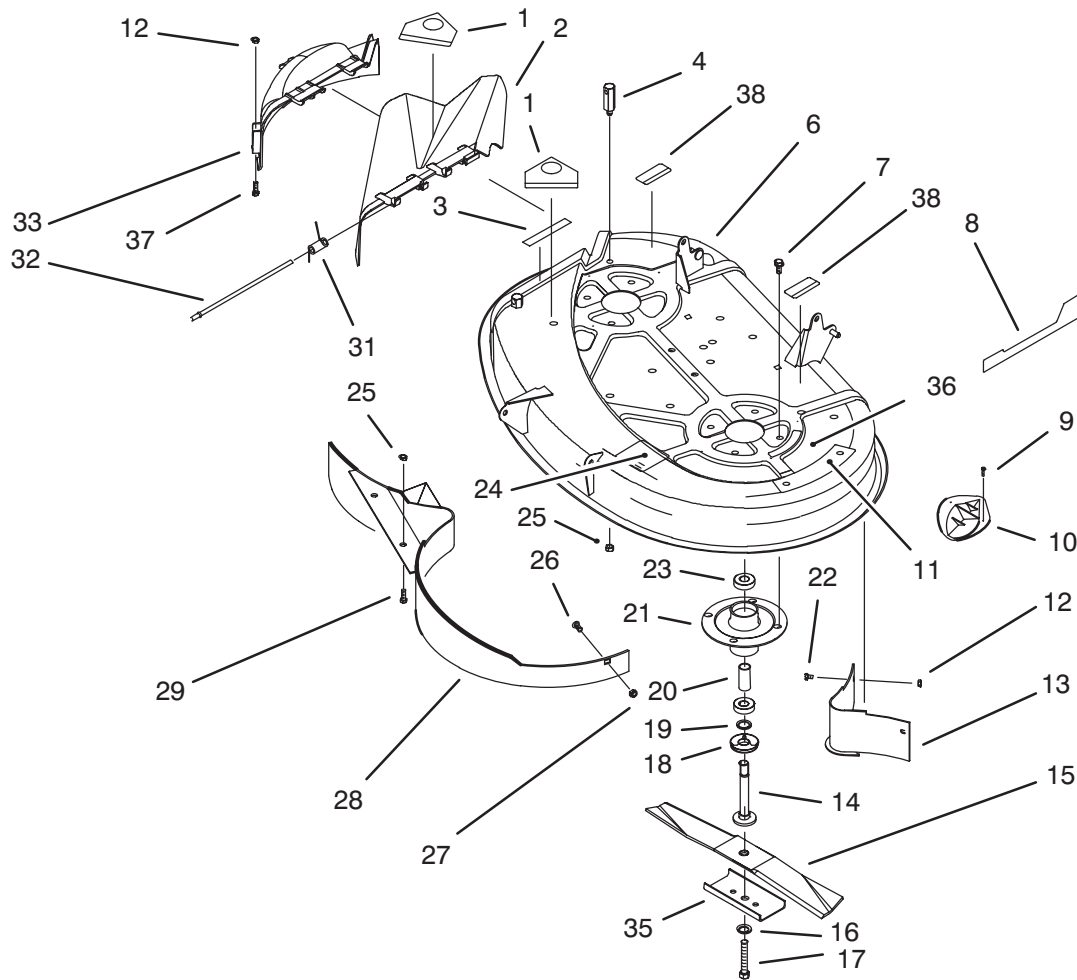

C-1320

HOUSING & SPINDLE ASSEMBLY (38" CUTTING UNIT) (MODEL NO. 71181 ONLY)

Ref. No.	Part No.	Description	No. Used	Ref. No.	Part No.	Description	No. Used
1	54-9220	Decal - Danger	2	20	62-3661	Spacer - Bearing	2
2	88-4550	Deflector - Deck	1	21	88-4510	Housing - Spindle	2
3	68-3650	Decal - Deflector Danger	1	22	321-4	Screw - Hex Hd. Cap	2
4	57-4360	Post - Rear Pivot	1	23	38-7820	Bearing - Spindle	4
6	88-5780-01	Deck - 38"	1	24	117137	Decal - Belt Guide	1
7	32144-41	Screw - Taptite	8	25	3296-39	Nut - Lock	3
8	79-1311	Decal - Recycler	1	26	3230-1	Bolt - Carriage	1
9	32144-111	Screw - Plastite	8	27	3296-29	Nut - Lock	1
10	76-2160	Plate - Kicker	4	28	79-1600	Baffle - Recycler	1
11	79-3140	Decal - Danger	1	29	323-5	Screw - Hex Hd. Cap	2
12	3296-42	Nut - Lock	4	31	57-6950	Spring - Torsion	1
13	79-1640	Baffle - Rear	1	32	57-4380	Rod - Deflector Hinge	1
14	80-4341	Shaft - Spindle	2	33	88-4430	Cover - Recycler	1
15	79-3061	Blade - Recycler	2	35	80-0510	Stiffener - Blade	2
16	3290-465	Washer - Belleville	2	36	68-3660	Decal - Shield Danger	1
17	26-0671	Bolt - Blade	2	37	321-14	Screw - Hex Hd. Cap	2
18	80-4360	Shield - Bearing	2	38	55-4300	Decal - Spring Caution	2
19	80-4380	Spacer - Hardened	2