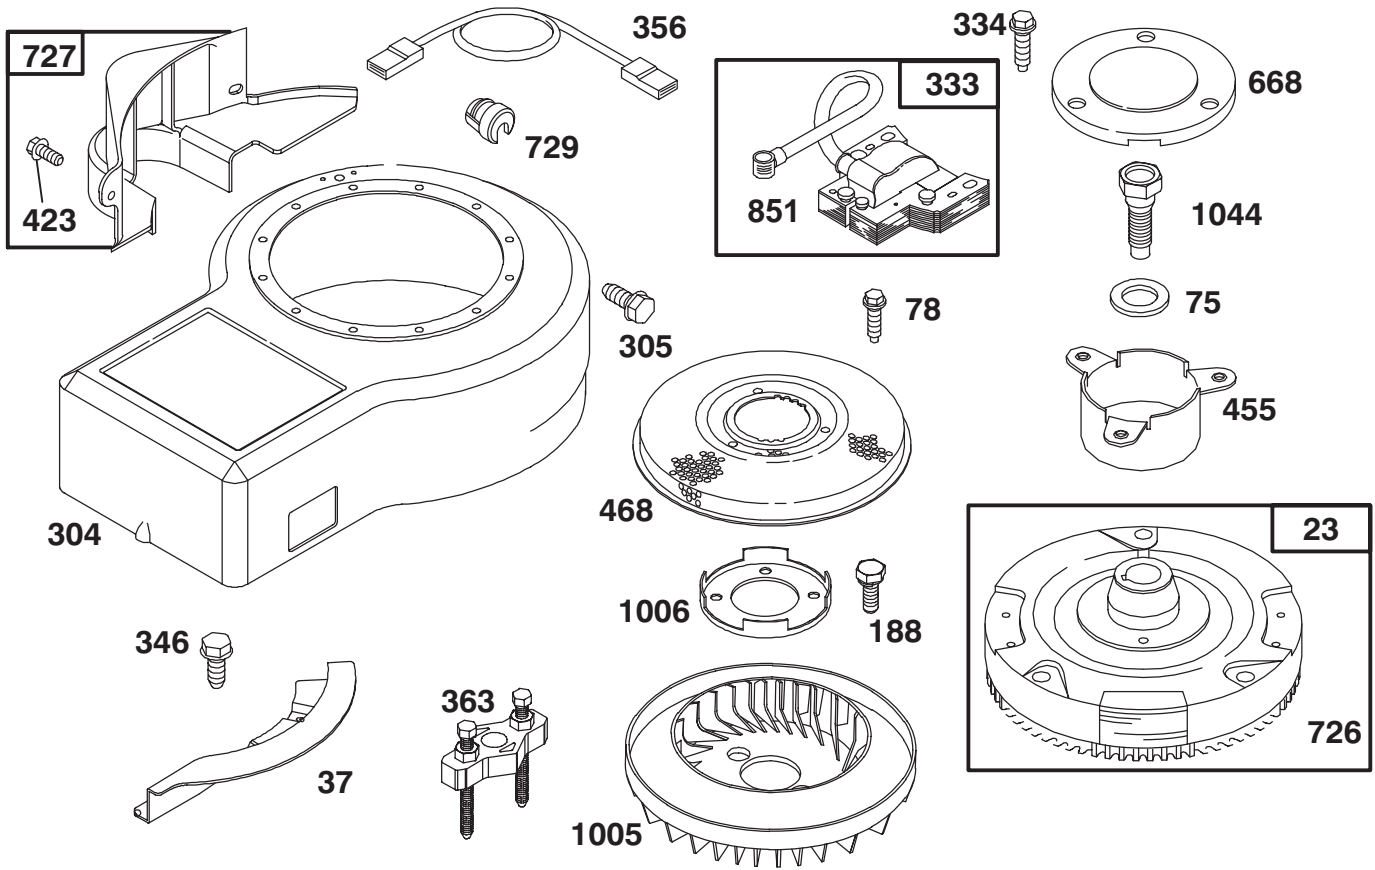

Assemblies include all parts shown in frames.

ENGINE BRIGGS & STRATTON MODEL 286707-0452-01

Ref. No.	Part No.	Description	No. Used
23	492326	Flywheel and Ring Gear Assy.—Magneto	1
37	224502	Guard—Flywheel	1
75	224061	Washer—Spring	1
78	93805	Screw—Sem	1
188	93535	Screw—Sem (3/4" Long)	1
304	494269	Housing—Blower	1
305	94619	Screw—Blower Housing Mtg.	1
333	492341	Armature—Magneto	1
334	93381	Screw—Armature Mtg.	1
346	93705	Screw—Hex. Head	1
356	494328	Wire Assembly	1
363	19203	Puller—Flywheel	1

Ref. No.	Part No.	Description	No. Used
423	94073	Screw—Sem	1
455	222561	Cup—Screen Mounting	1
468	222562	Screen—Flush Rotating	1
668	280848	Spacer	1
726	392134	Gear—Ring (Includes Mtg Hardware)	1
727	490324	Cover—Starter	1
729	281159	Clip—Lead Wire	1
851	221798	Terminal—Ignition Cable	1
1005	280687	Fan—Flywheel	1
1006	224413	Retainer—Fan	1
1044	94673	Screw—Hex. Head	1