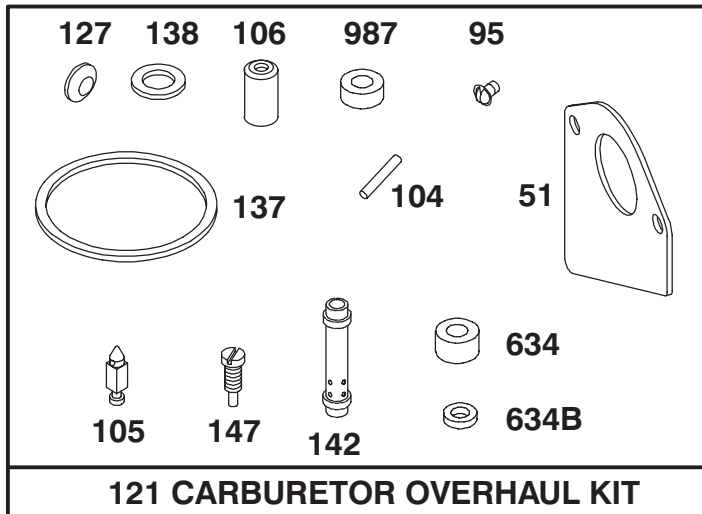

729A

728

Assemblies include all parts shown in frames.

ENGINE BRIGGS & STRATTON MODEL 286707-0452-01

Ref. No.	Part No.	Description	No. Used	Ref. No.	Part No.	Description	No. Used
309	394805	Motor and Drive Assy.	1	729A	224723	Retainer-Wire	1
310	94003	Bolt Hex. Hd.	1	783	280104	Gear	1
311	395538	Brush Assy.	1	801	394856	Drive End Cap Assy.	1
510	490421	Starter Drive Assy.	1	802	395537	End Cap Assy. Commutator	1
513	398003	Clutch Assy.	1	803	398159	Housing Assy.	1
544	390837	Armature Assy.	1	876	490467	Retainer And Pin	1
728	94627	Screw-Hex. Hd.	1	896	94288	Pin-Roll	1

Assemblies include all parts shown in frames.

ENGINE BRIGGS & STRATTON MODEL 286707-0452-01

Ref. No.	Part No.	Description	No. Used
★3	391086	Seal—Oil	1
★7	271866	Gasket—Cylinder Head	1
★9	27803	Gasket—Valve Cover	1
★12	271916	Gasket—Crankcase Cover (1/64" Thick)	1
★	271997	Gasket—Crankcase Cover (.005" Thick)	1
★	271996	Gasket—Crankcase Cover (.009" Thick)	1
★20	291675	Seal—Oil	1
◆★51	272465	Gasket—Carburetor (Carb. to Elbow)	1
★52	272554	Gasket—Carburetor (Elbow to Cylinder)	1
●95	94098	Screw—Throttle	1
●104	231789	Pin—Float Hinge	1
●105	231855	Valve Assy.—Inlet Needle	1
●106	231854	Inlet Valve Seat	1