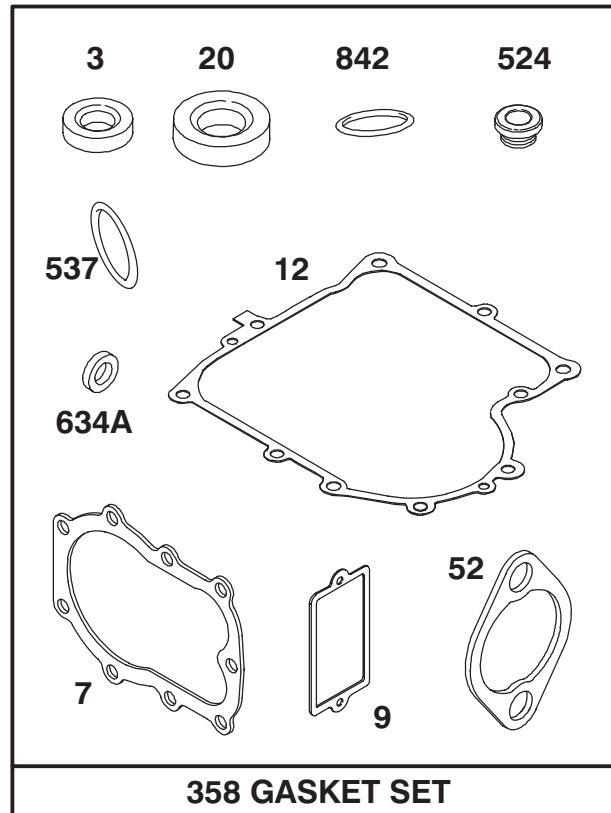

C-1352

SPEED CONTROL & REAR WHEEL ASSEMBLY

Ref. No.	Part No.	Description	No. Used
1	3296-29	Nut - Lock	4
2	3256-23	Washer - Flat	3
3	88-4710	Bracket - Neutral Adj.	1
4	32151-83	Ring - External Retaining	1
5	3272-6	Pin - Cotter	2
6	88-4090	Tire	2
7	83-4390	Rim	2
8	7-0036	Key - Square	2
9	28-2480	Washer	2
10	32151-48	E-Ring	2
11	61-9780	Cap - Hub	2
12	28-0540	Bolt - Shoulder	1
13	252-98	Bearing - Thrust	1
14	88-4690	Block - Pivot	1
15	88-5610	Lever - Neutral Return	2
16	702906	Spring - Extension	1

Ref. No.	Part No.	Description	No. Used
17	88-5940	Rod - Speed Control	1
18	3256-22	Washer - Flat	1
19	46-8090	Screw - Plastite	2
20	23-0310	Bolt - Shoulder	1
21	88-6030	Pedal - Speed Control	1
22	3296-59	Nut - Lock	1
23	322-3	Screw - Hex Hd. Cap	3
24	88-4760	Lever - Speed Control	1
25	3296-12	Nut - Lock	1
26	86-4270	Spacer - Lock	1
27	3274-59	Screw - Hex Hd. Cap	1
28	232-27	Valve Stem w/Cap	2
*	232-41	Inner Tube (Optional)	2
*	88-4300	Wheel & Tire Assembly (Incl. Ref. #6 & 7)	1

Assemblies include all parts shown in frames.

ENGINE BRIGGS & STRATTON MODEL 286707-0452-01

Ref. No.	Part No.	Description	No. Used
★3	391086	Seal—Oil	1
★7	271866	Gasket—Cylinder Head	1
★9	27803	Gasket—Valve Cover	1
★12	271916	Gasket—Crankcase Cover (1/64" Thick)	1
★	271997	Gasket—Crankcase Cover (.005" Thick)	1
★	271996	Gasket—Crankcase Cover (.009" Thick)	1
★20	291675	Seal—Oil	1
◆★51	272465	Gasket—Carburetor (Carb. to Elbow)	1
★52	272554	Gasket—Carburetor (Elbow to Cylinder)	1
●95	94098	Screw—Throttle	1
●104	231789	Pin—Float Hinge	1
●105	231855	Valve Assy.—Inlet Needle	1
●106	231854	Inlet Valve Seat	1