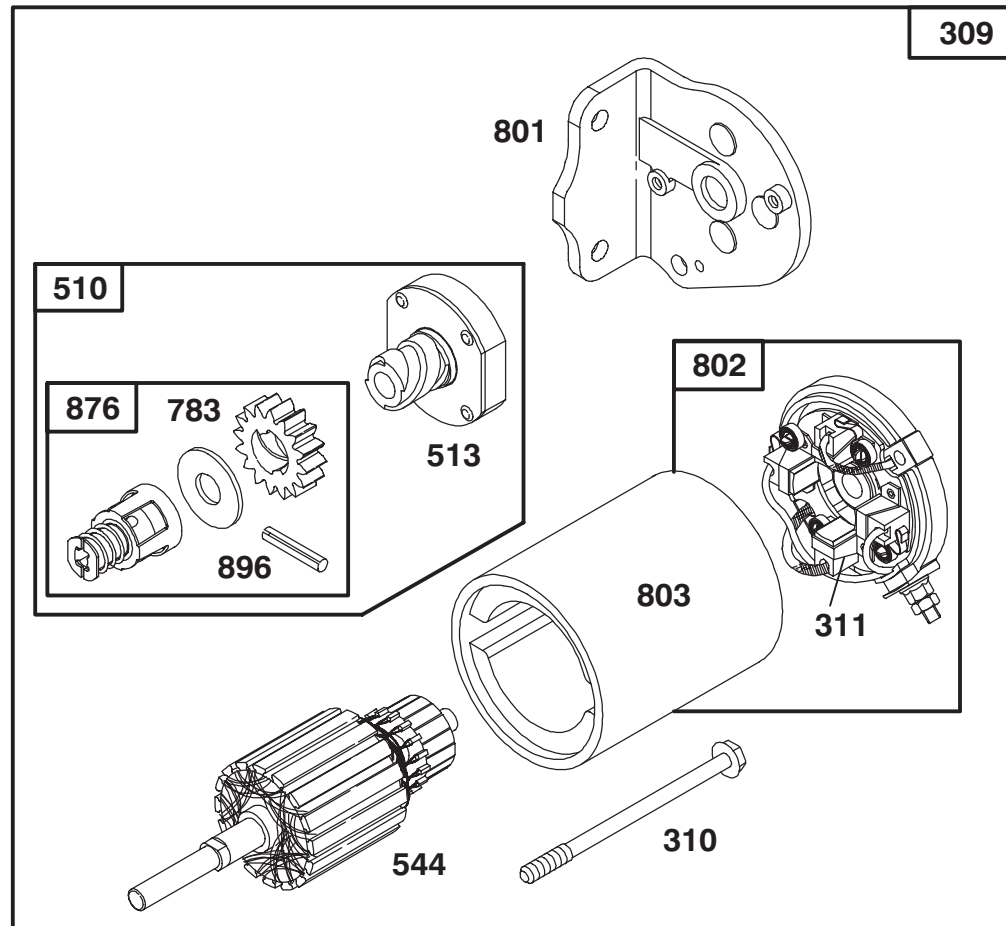

729A

728

Assemblies include all parts shown in frames.

ENGINE BRIGGS & STRATTON MODEL 286707-0452-01

Ref. No.	Part No.	Description	No. Used	Ref. No.	Part No.	Description	No. Used
309	394805	Motor and Drive Assy.	1	729A	224723	Retainer-Wire	1
310	94003	Bolt Hex. Hd.	1	783	280104	Gear	1
311	395538	Brush Assy.	1	801	394856	Drive End Cap Assy.	1
510	490421	Starter Drive Assy.	1	802	395537	End Cap Assy. Commutator	1
513	398003	Clutch Assy.	1	803	398159	Housing Assy.	1
544	390837	Armature Assy.	1	876	490467	Retainer And Pin	1
728	94627	Screw-Hex. Hd.	1	896	94288	Pin-Roll	1