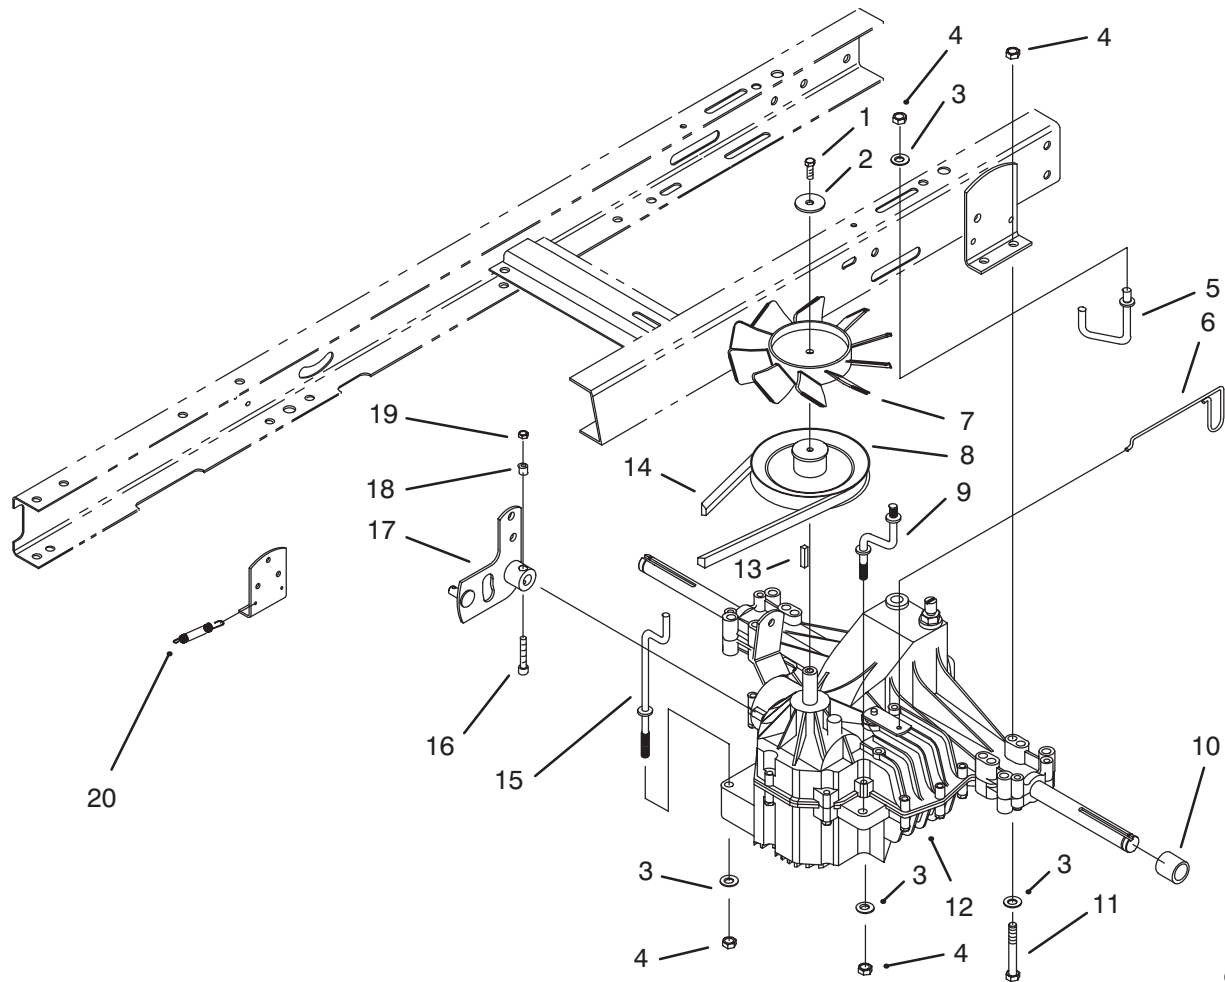

C-1349

TRANSAXLE ASSEMBLY

Ref. No.	Part No.	Description	No. Used
1	48-7620	Screw - Hex Hd. Cap	1
2	3256-58	Washer - Flat	1
3	3256-23	Washer - Flat	8
4	3296-29	Nut - Lock	8
5	88-5960	Guide - Trans. Belt L.H.	1
6	88-6080	Rod - Dump Valve	1
7	115271	Fan - Hydro	1
8	88-6180	Pulley - Transaxle	1
9	88-5620	Strap - Torque	1
10	88-5360	Spacer - Wheel	2

Ref. No.	Part No.	Description	No. Used
11	322-12	Screw - Hex Hd. Cap	4
12	88-6430	Transaxle	1
13	88-6470	Key - Square	1
14	88-6280	V-Belt - Transaxle	1
15	88-5950	Guide - Trans. Belt R.H.	1
16	3274-59	Screw - Hex Hd. Socket	1
17	88-4760	Lever - Speed Control	1
18	86-4720	Spacer	1
19	3296-12	Nut - Lock	1
20	26-6701	Spring - Brake	1