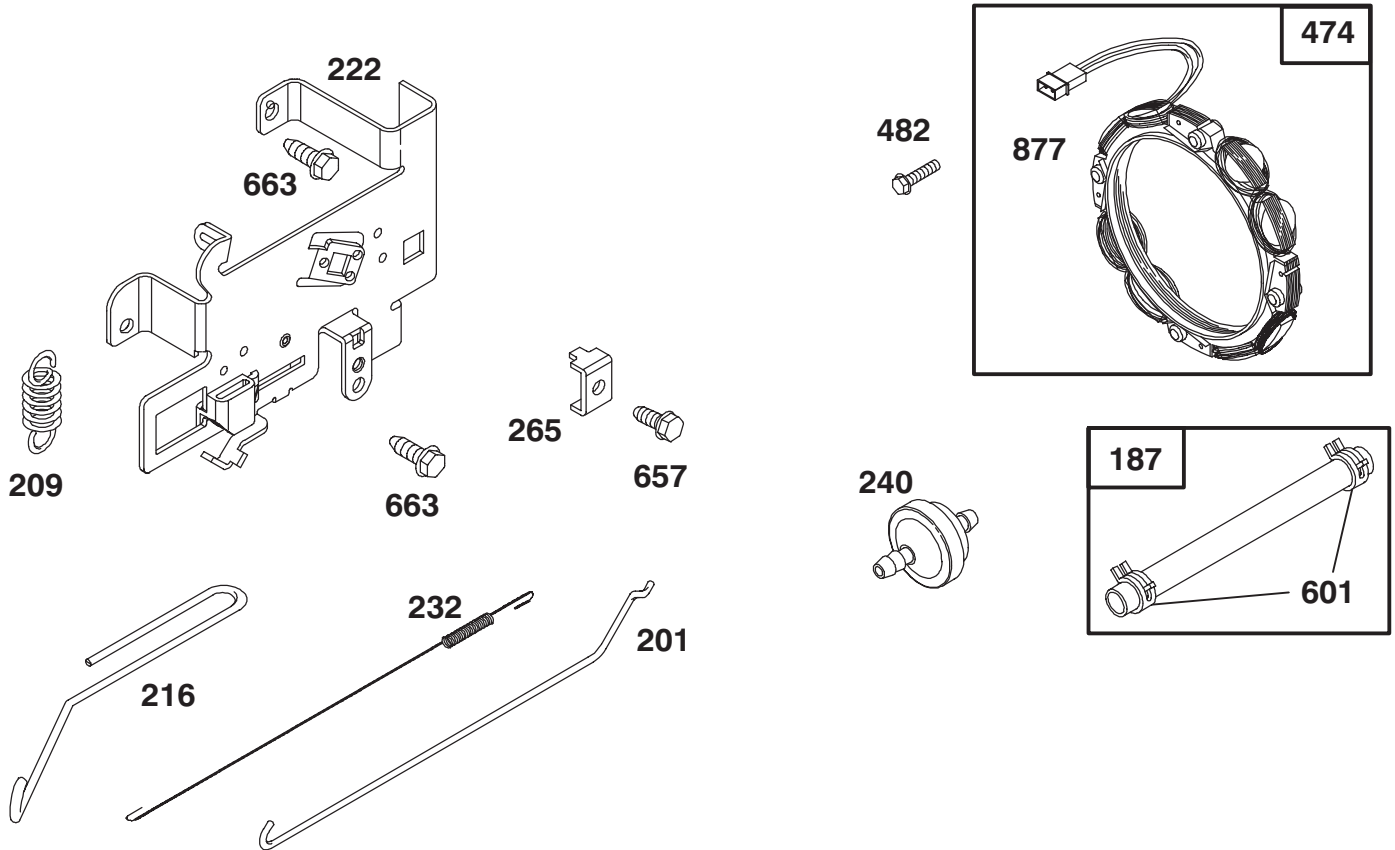

Assemblies include all parts shown in frames.

ENGINE BRIGGS & STRATTON MODEL 286707-0452-01

Ref. No.	Part No.	Description	No. Used
187	393815	Line-Fuel (11" Long, Cut to Suit)	1
201	262767	Link-Governor	1
209	260871	Spring-Governor	1
216	262766	Link-Choke	1
222	494887	Plate-Governor Control (Choke-A-Matic®)	1
232	262785	Spring-Governor Link	1
240	298090	Filter-Fuel (In Fuel Line)	1

Ref. No.	Part No.	Description	No. Used
265	221535	Clamp-Casing	1
474	393474	Stator-Alternator (Dual Circuit)	1
482	93621	Screw-Sem	1
601	93053	Clamp-Fuel Pipe	1
657	93496	Screw-Sem	1
663	94620	Screw-Hex. Hd.	1
877	393456	Diode and Connector Assy. (Dual Circuit)	1