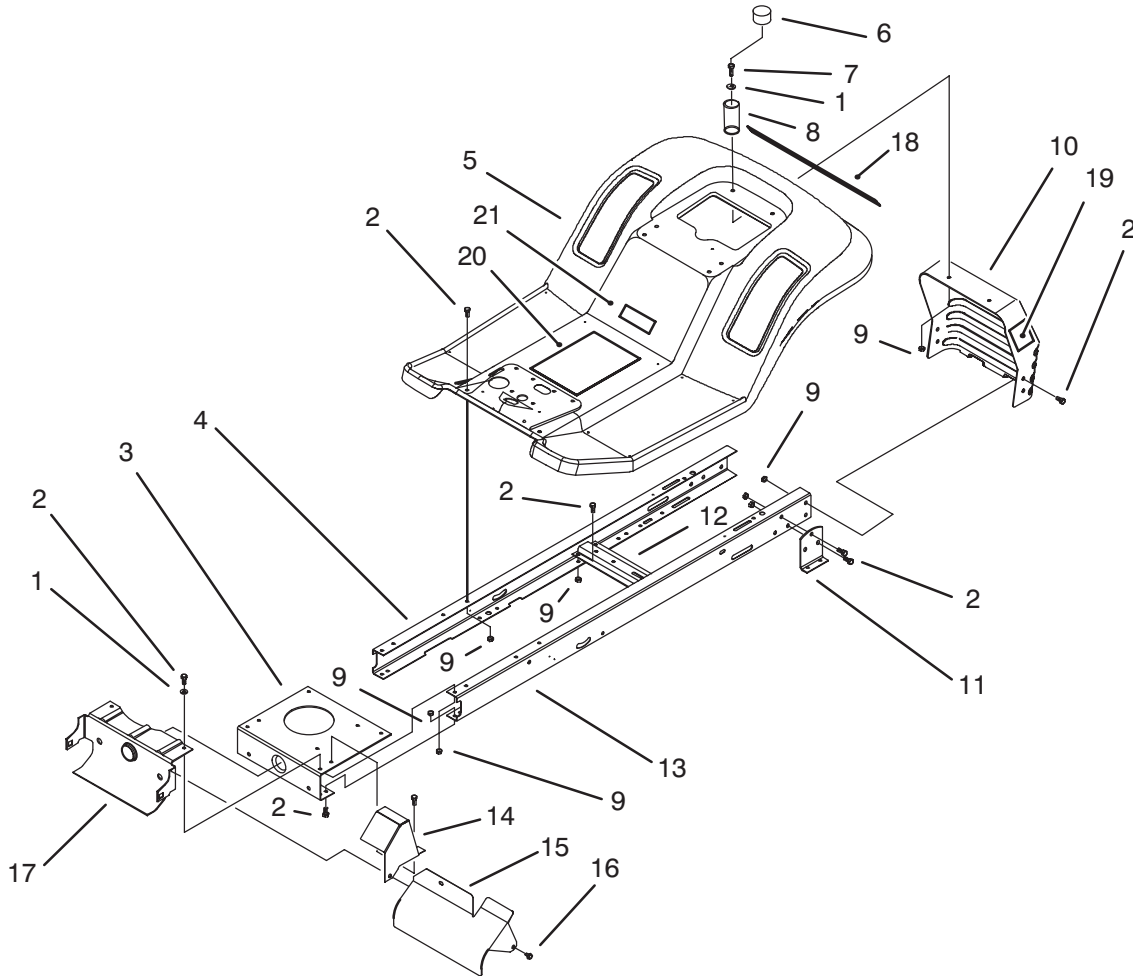

MODEL NO. 71181-3900001 & UP MODEL NO. 71203-3900001 & UP	PARTS CATALOG
1238H LAWN TRACTOR 1238HE LAWN TRACTOR	

C-1470

FRAME ASSEMBLY

Ref. No.	Part No.	Description	No. Used
1	3256-23	Washer - Flat	4
2	322-3	Screw - Hex Hd. Cap	22
3	88-4630	Plate - Engine Mount	1
4	88-4650	Rail - R.H. Frame	1
5	88-3840-01	Body - Rear	1
6	701178	Cap - Protector	2
7	322-5	Screw - Hex Hd. Cap	2
8	88-6220	Spring - Compression	2
9	3296-29	Nut - Lock	24
10	88-3940	Panel - Rear Hitch	1
11	88-5260	Bracket - Transaxle Mtg.	2

C-1308

HOOD ASSEMBLY

Ref. No.	Part No.	Description	No. Used
1	88-5190	Lever - Deck Engage	1
2	88-3910	Tower - Steering	1
3	62-1292	Knob - Engage Lever	1
4	322-3	Screw - Hex Hd. Cap	2
5	3256-23	Washer - Flat	2
6	3296-29	Nut - Lock	2
7	3290-307	Pin - Cotter	2
8	46-8092	Screw - Plastite	2
9	3296-42	Nut - Lock	4
10	321-4	Screw - Hex Hd. Cap	4
11	28-0540	Bolt - Shoulder	2
12	88-6050	Bracket - Hood Pivot L.H.	1
13	3290-496	Nut - Retained	2
14	88-3930	Shield - Heat	1
15	46-8090	Screw - Plastite	8
16	88-4220	Latch - Hood	1
17	88-4050	Duct - Hood Air	1
18	88-3900	Hood	1
19	88-6040	Bracket - Hood Pivot R.H.	1
20	3256-24	Washer - Flat	2
21	32128-43	Nut - Flange	2