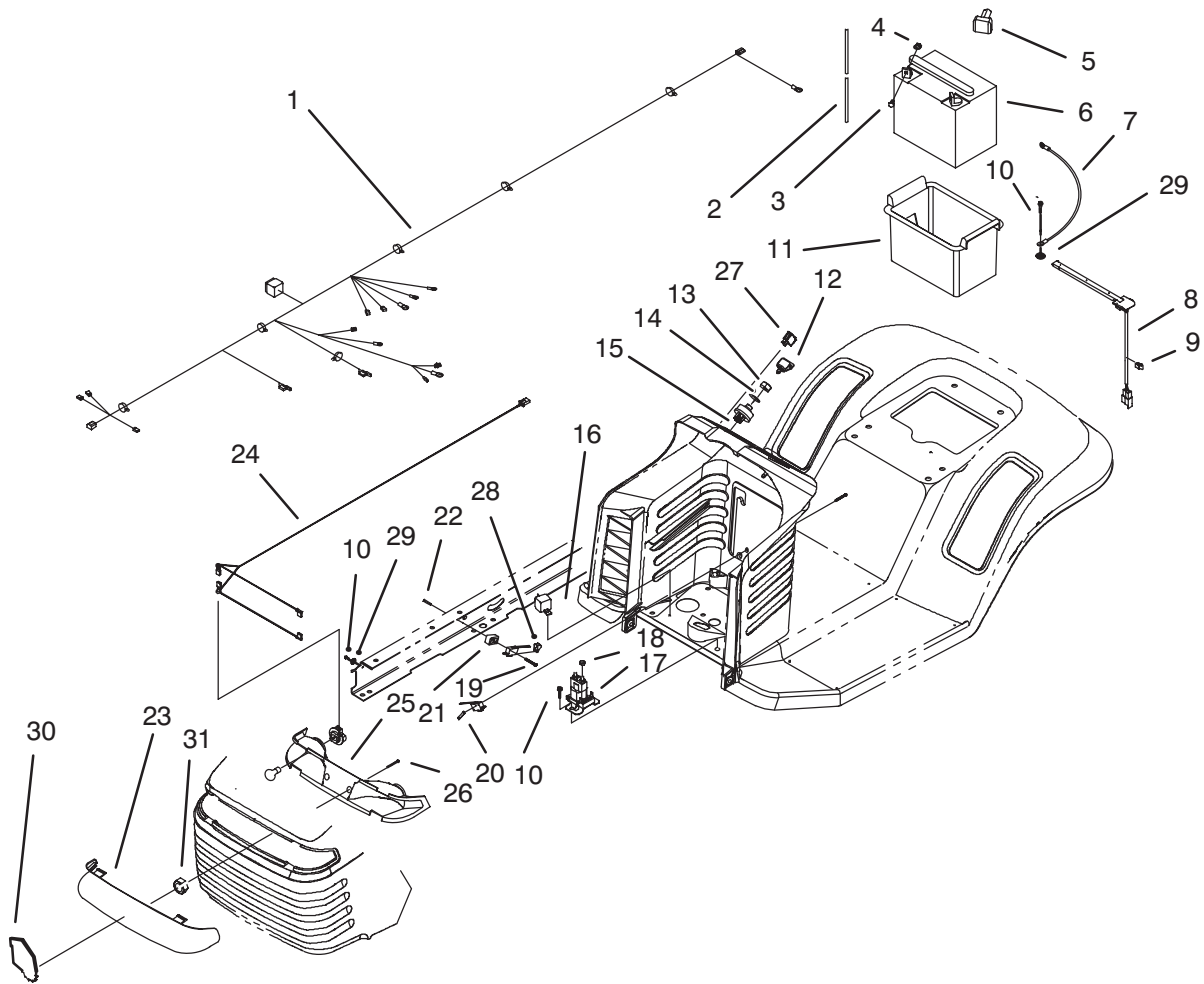

C-1342

ELECTRICAL ASSEMBLY

Ref. No.	Part No.	Description	No. Used
1	88-4310	Harness - Wire	1
2	56-2540	Vent - Tube	1
3	321-4	Screw - Hex Hd. Cap	2
4	32103-22	Nut - Wing	2
5	28-8080	Boot - Battery Terminal	1
6	80-2600	Battery - 7 Plate	1
7	44-8110	Cable - Battery Negative	1
8	38-1420	Switch - Seat	1
9	702366	Clip - Wire Retainer	3
10	32144-4	Screw - Hex Hd. Thr'd Forming	4
11	88-4040	Box - Battery	1
12	63-8360	Key - Ignition	1
13	218-461	Nut - Hex	1
14	3254-5	Washer - Lock	1
15	88-9830	Switch - Ignition (Incl. Ref. #13 & 14)	1

Ref. No.	Part No.	Description	No. Used
16	116397	Relay	1
17	47-1910	Solenoid	1
18	32149-2	Nut - Keps	2
19	910478	Screw - Phillips Hd.	4
20	88-9931	Switch - Micro	2
21	88-4880	Spacer - Microswitch	1
22	3290-354	Speednut	2
23	88-3960	Lens - Headlights	1
24	88-4320	Harness - Wire	1
25	88-3970	Reflector & Lamp	1
26	32144-32	Screw - Plastite	2
27	88-4420	Switch - Rocker	1
28	88-4480	Seal - Plunger	2
29	3255-7	Lockwasher	2
30	80-2240	Plate - Name Grille	1
31	3290-299	Nut - Tinnerman	1