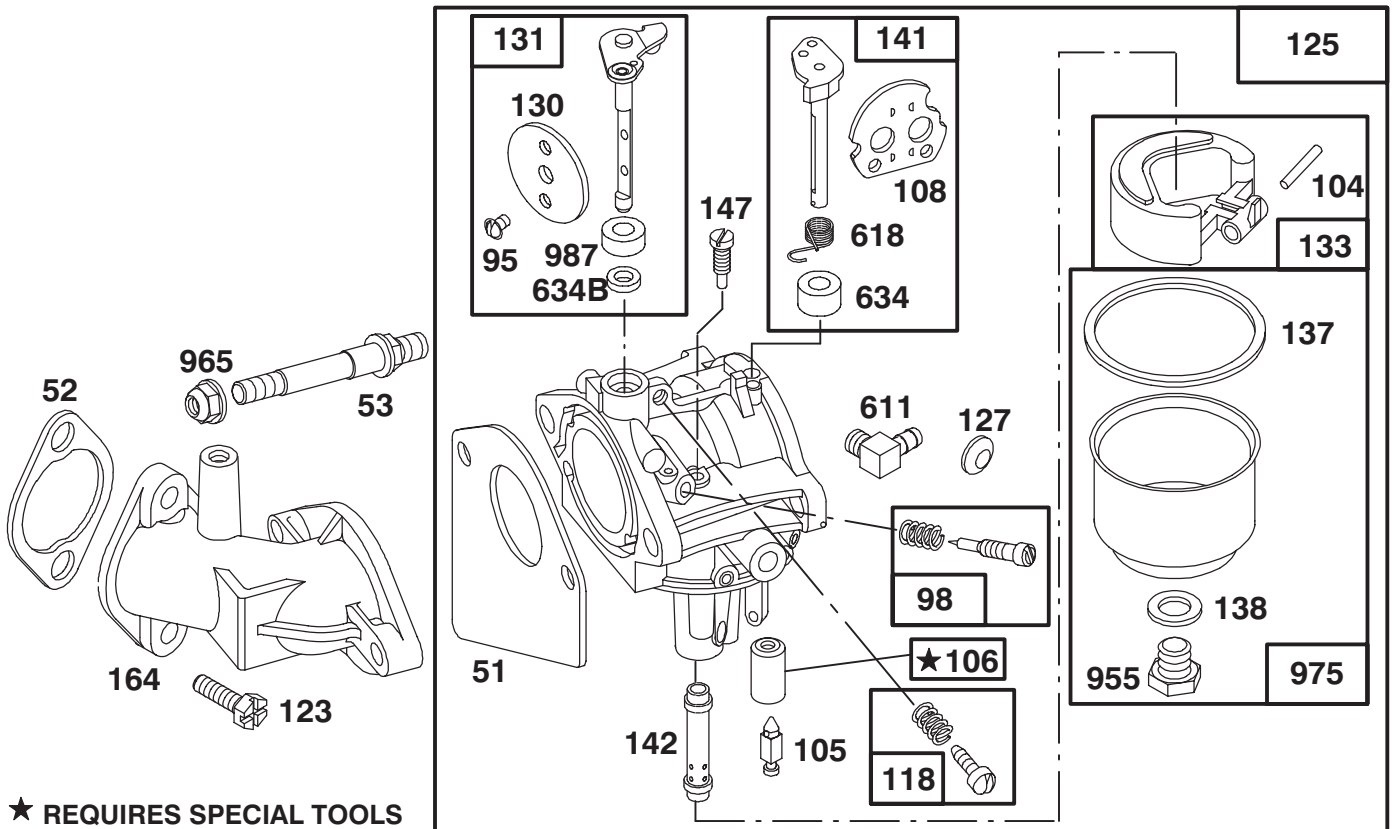

★ REQUIRES SPECIAL TOOLS TO INSTALL. SEE REPAIR INSTRUCTION MANUAL.

Assemblies include all parts shown in frames.

ENGINE BRIGGS & STRATTON MODEL 286707-0452-01

Ref. No.	Part No.	Description	No. Used
◆5	1272465	Gasket-Carburetor (Carb. to Elbow)	1
★52	272554	Gasket-Carburetor (Elbow to Cylinder)	1
53	94637	Stud-Carb. Mtg.	1
●95	94098	Screw-Throttle	1
98	495800	Screw-Idle Speed	1
●104	231789	Pin-Float Hinge	1
●105	231855	Valve Assy.-Inlet Needle	1
●106	231854	Inlet Valve Seat	1
108	224540	Valve-Choke	1
118	494383	Valve-Needle	1
121	495799	Carburetor Overhaul Kit	1
123	94616	Screw-Elbow Mtg.	1
125	495706	Carburetor Assembly	1
●127		Plug-Welch (Sold in Kit Only).	1
130	224539	Valve-Throttle	1

Ref. No.	Part No.	Description	No. Used
131	494379	Shaft and Lever- Throttle	1
133	494381	Float-Carburetor	1
◆◆137	281165	Gasket-Float Bowl	1
◆◆138	281164	Washer-Float Bowl Screw	1
141	494380	Shaft and Lever-Choke	1
●142	494537	Nozzle-Carburetor	1
●147	231794	Pilot-Jet	1
164	213819	Carburetor-Elbow	1
611	494451	Fuel Inlet Tube	1
618	262803	Spring-Choke Return	
●634	281168	Seal-Choke Shaft	1
●634E	281167	Washer-Throttle Shaft	1
955	94642	Screw-Fuel Bowl	1
965	94108	Locknut-Air Cleaner Mtg.	1
975	494378	Bowl Assy.-Carburetor	1
977	494385	Carburetor Gasket Kit	1
●987	281166	Seal-Throttle Shaft	1

◆ Included in Carburetor Gasket Set-Part No.494385.

★ Included in Gasket Set-Part No. 494241.

● Included in Carburetor Overhaul Kit-Part No. 495799.