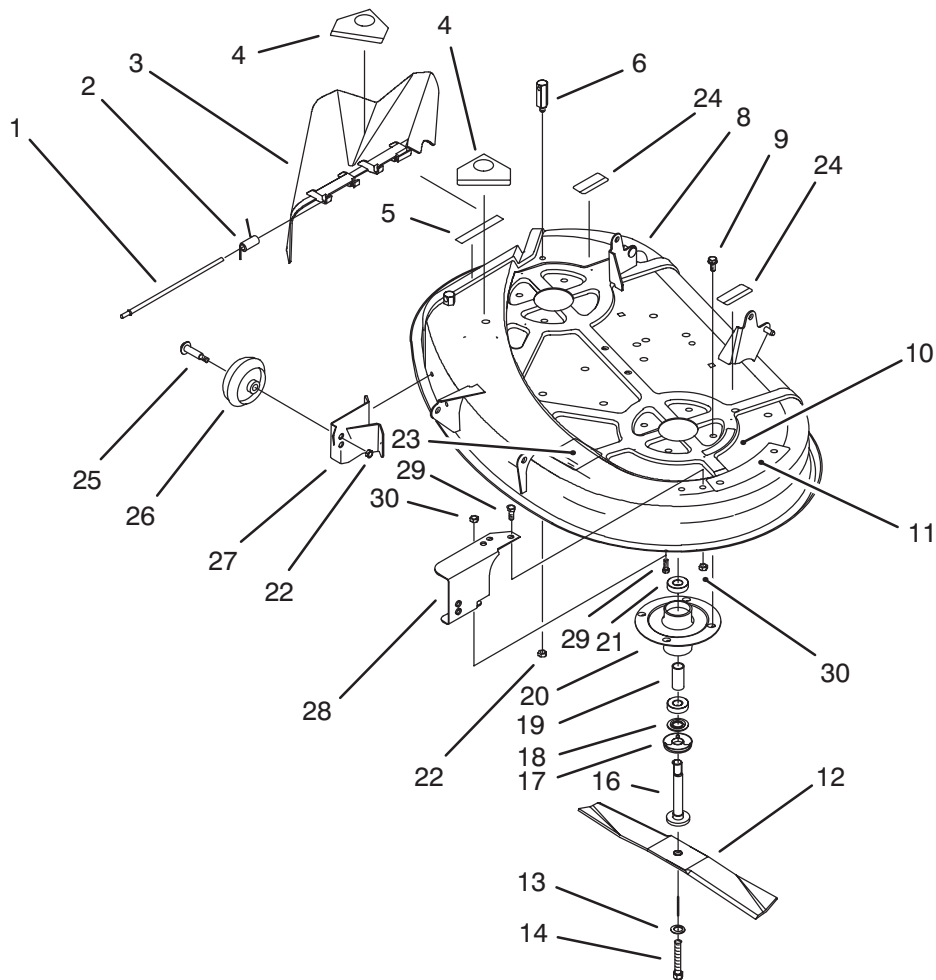

C-1346

HOUSING & SPINDLE ASSEMBLY (38" CUTTING UNIT) (MODEL NO. 71203 ONLY)

Ref. No.	Part No.	Description	No. Used
1	57-4380	Rod - Deflector Hinge	1
2	57-6950	Spring - Torsion	1
3	88-4550	Deflector - Deck	1
4	54-9220	Decal - Danger	2
5	68-3650	Decal - Deflector Danger	1
6	57-4360	Post - Rear Pivot	1
8	88-5780-01	Deck - 38"	1
9	32144-41	Screw - Taptite	8
10	68-3660	Decal - Shield Danger	1
11	79-3140	Decal - Danger	1
12	57-4700	Blade - Side Discharge	2
13	3290-465	Washer - Belleville	2
14	26-0671	Bolt - Blade	2
16	80-4341	Shaft - Spindle	2
17	80-4360	Shield - Bearing	2

Ref. No.	Part No.	Description	No. Used
18	80-4380	Spacer - Hardened	2
19	62-3661	Spacer - Bearing	2
20	88-4510	Housing - Spindle	2
21	38-7820	Bearing - Spindle	4
22	3296-39	Nut - Lock	3
23	117137	Decal - Belt Guide	1
24	55-4300	Decal - Spring Caution	2
25	56-6591	Bolt - Wheel	2
26	701756	Wheel - Deck	2
27	88-5740	Bracket - Deck Wheel R.H.	1
28	88-5750	Bracket - Deck Wheel L.H.	1
29	322-3	Screw - Hex Hd. Cap	5
30	3296-29	Nut - Lock	5