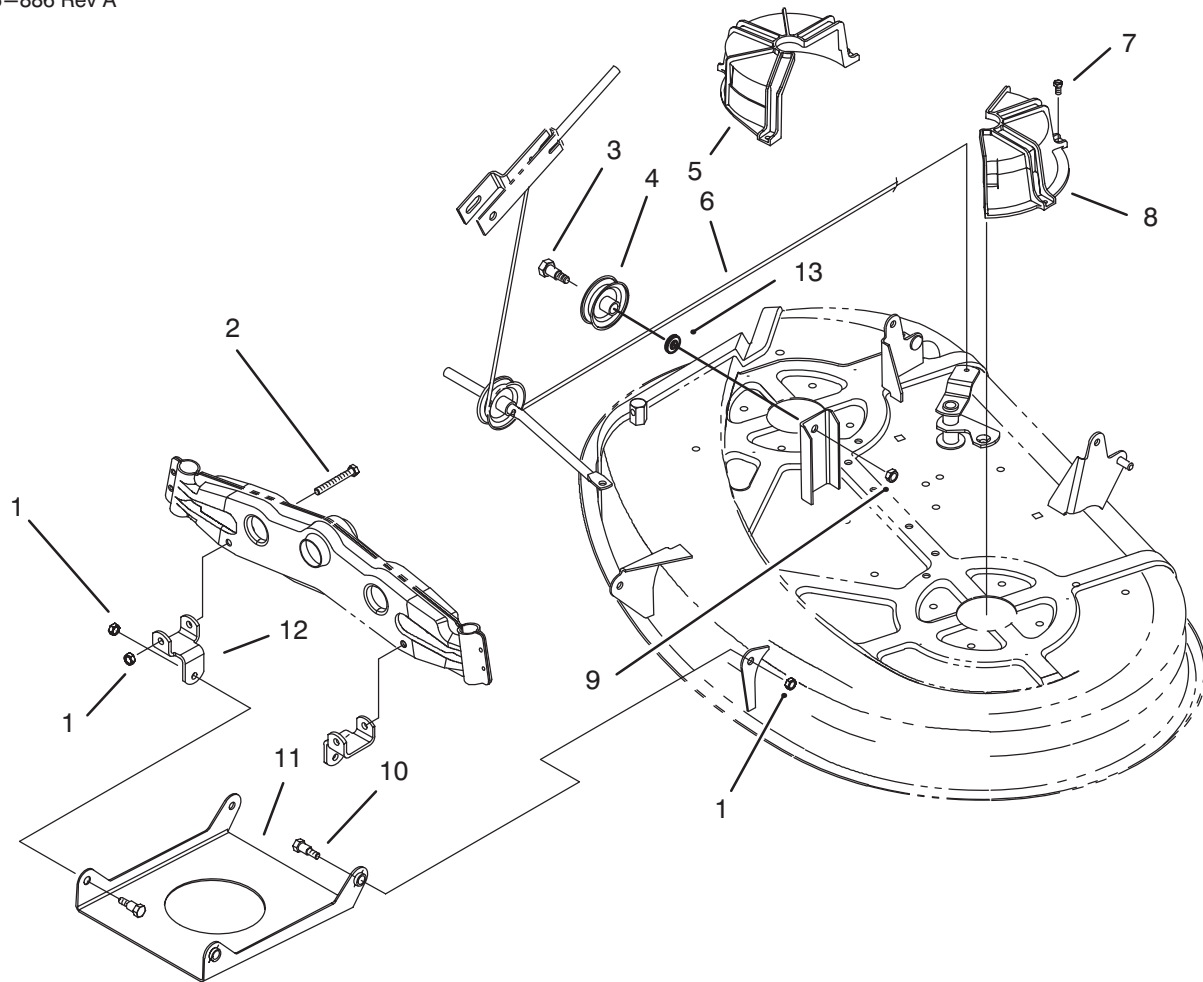

C-1348

CABLE & COVER ASSEMBLY (38" CUTTING UNIT)

Ref. No.	Part No.	Description	No. Used
1	3296-29	Nut - Lock	6
2	322-12	Screw - Hex Hd. Cap	2
3	23-0310	Bolt - Shoulder	1
4	88-4700	Pulley - Cable	1
5	88-4020	Guide - Deck Belt R.H.	1
6	88-6410	Cable - Deck Engage	1
7	32104-76	Screw - Thread Cutting	5
8	88-4030	Guide - Deck Belt L.H.	1

Ref. No.	Part No.	Description	No. Used
9	3296-39	Nut - Lock	1
10	28-0540	Bolt - Shoulder	4
11	88-4900	Pan - Front Deck Suspension	1
12	88-4640	Bracket - Deck Suspension	2
13	3256-26	Washer - Flat	1