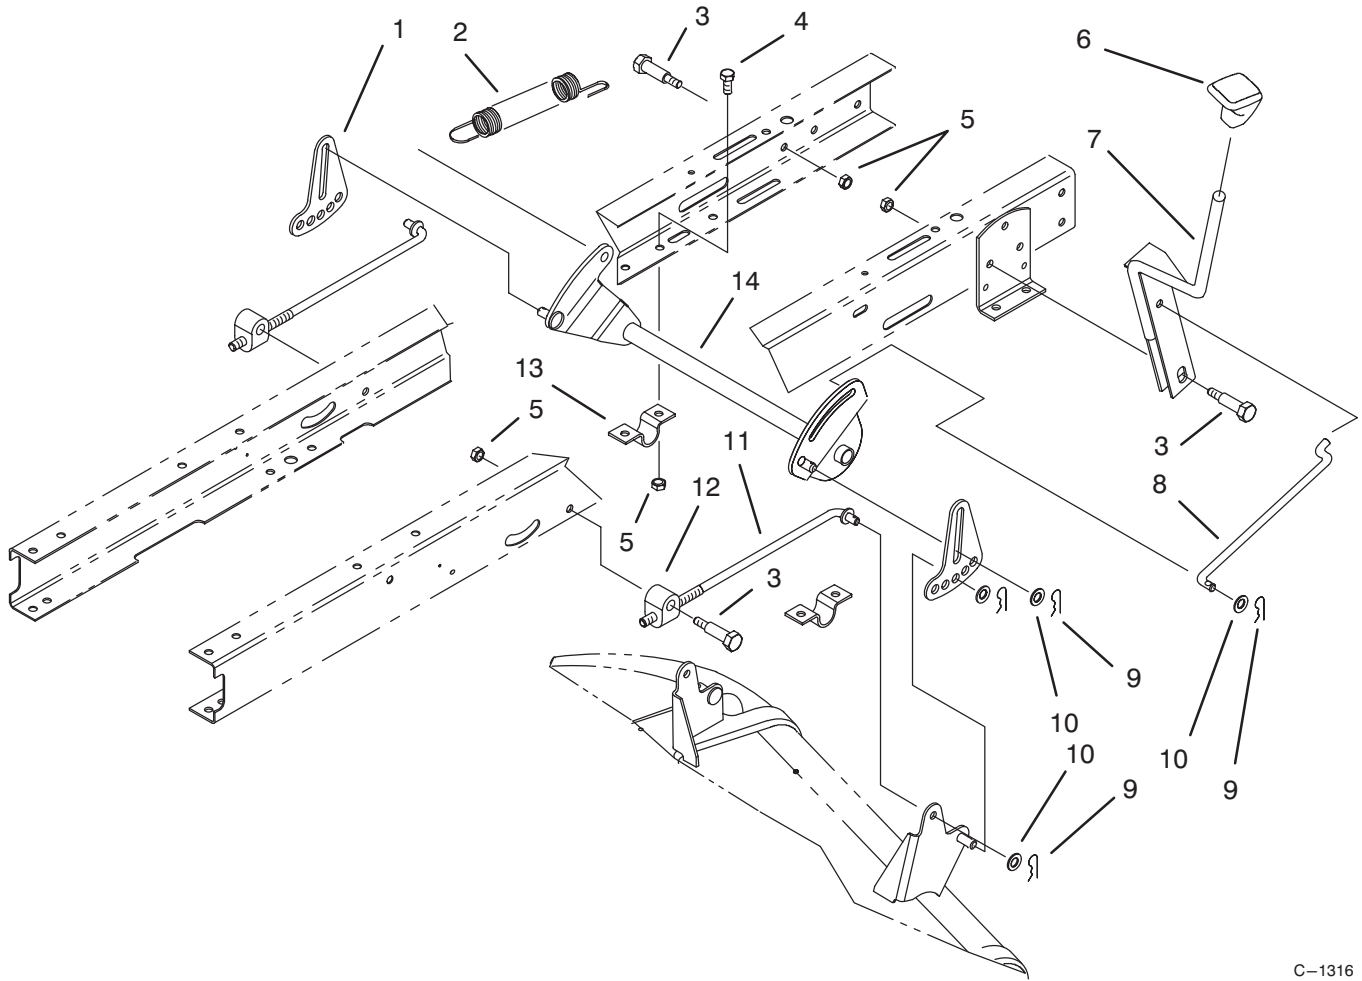

C-1316

HEIGHT OF CUT ASSEMBLY

Ref. No.	Part No.	Description	No. Used
1	88-5570	Link - Adjusting H.O.C.	2
2	88-6460	Spring - Extension	1
3	7-0030	Bolt - Shoulder	4
4	322-3	Screw - Hex Hd. Cap	4
5	3296-29	Nut - Lock	8
6	62-1292	Knob - Shift	1
7	88-5310	Lever - H.O.C.	1

Ref. No.	Part No.	Description	No. Used
8	88-5900	Link - H.O.C.	1
9	3290-307	Pin - Hair Cotter	7
10	3256-24	Washer - Flat	7
11	88-5450	Rod - Hanger Rear	2
12	88-4230	Trunnion - H.O.C. Rear	2
13	88-4730	Clamp - H.O.C. Pivot	2
14	88-5110	Pivot - H.O.C.	1