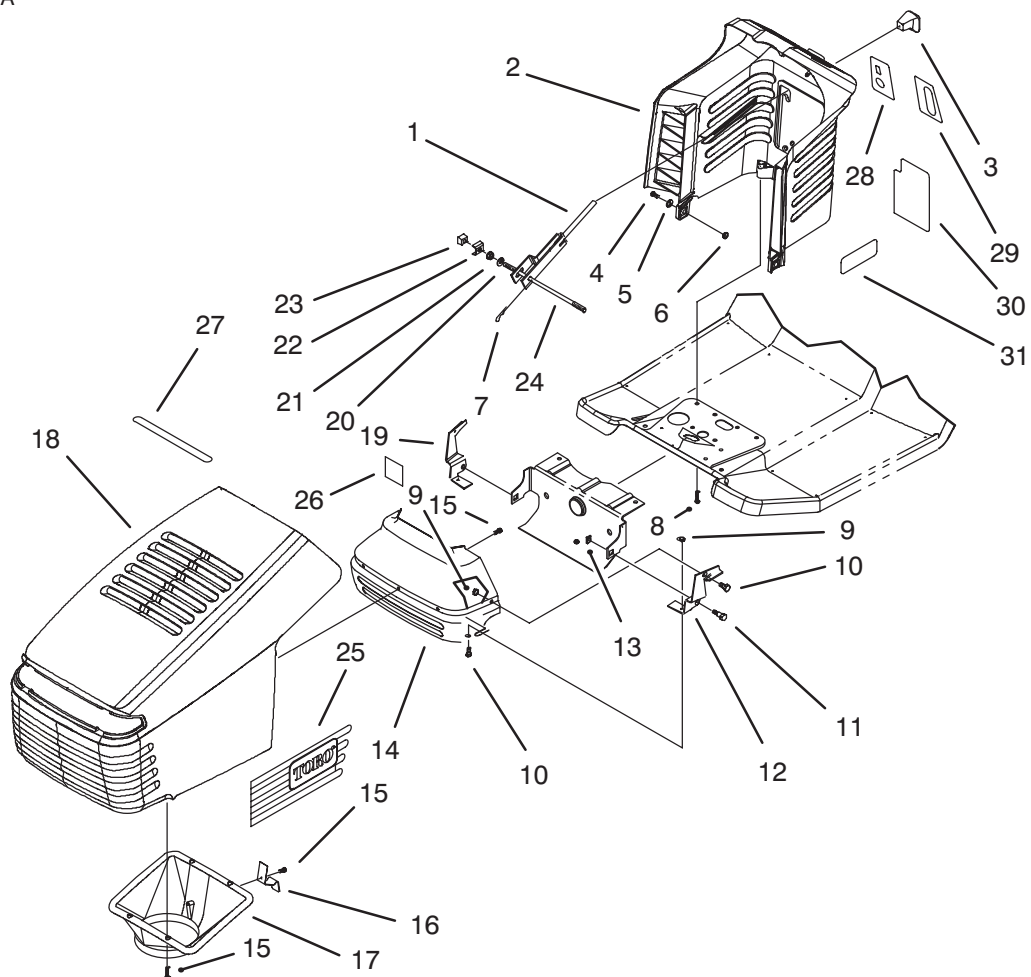

C-1308

HOOD ASSEMBLY

Ref. No.	Part No.	Description	No. Used
1	88-5190	Lever - Deck Engage	1
2	88-3910	Tower - Steering	1
3	62-1292	Knob - Engage Lever	1
4	322-3	Screw - Hex Hd. Cap	2
5	3256-23	Washer - Flat	2
6	3296-29	Nut - Lock	2
7	3290-307	Pin - Cotter	2
8	46-8092	Screw - Plastite	2
9	3296-42	Nut - Lock	4
10	321-4	Screw - Hex Hd. Cap	4
11	28-0540	Bolt - Shoulder	2
12	88-6050	Bracket - Hood Pivot L.H.	1
13	3290-496	Nut - Retained	2
14	88-3930	Shield - Heat	1
15	46-8090	Screw - Plastite	8
16	88-4220	Latch - Hood	1
17	88-4050	Duct - Hood Air	1
18	88-3900	Hood	1
19	88-6040	Bracket - Hood Pivot R.H.	1
20	3256-24	Washer - Flat	2
21	32128-43	Nut - Flange	2

Ref. No.	Part No.	Description	No. Used
22	88-4160	Clamp - Pivot Rod	2
23	88-4140	Nut - Wedge	2
24	88-4170	Rod - Tower Pivot	1
25	92-2467	Decal - Hood R.H.	1
*	92-2468	Decal - Hood L.H.	1
26	92-5782	Patch - Heat Tape	1
27	92-5748	Decal - Air Duct	1
28	92-2460	Decal - Ignition/Lights (Model No. 71181 Only)	1
*	92-5731	Decal - Ignition/Light (Model No. 71203 Only)	1
29	92-2461	Decal - Throttle (Model No. 71181 Only)	1
*	92-5730	Decal - Throttle (Model No. 71203 Only)	1
30	92-2462	Decal - Deck Engage (Model No. 71181 Only)	1
*	92-5733	Decal - Deck Engage (Model No. 71203 Only)	1
31	92-2475	Decal - Tower 1238HXL	2

*Not Illustrated