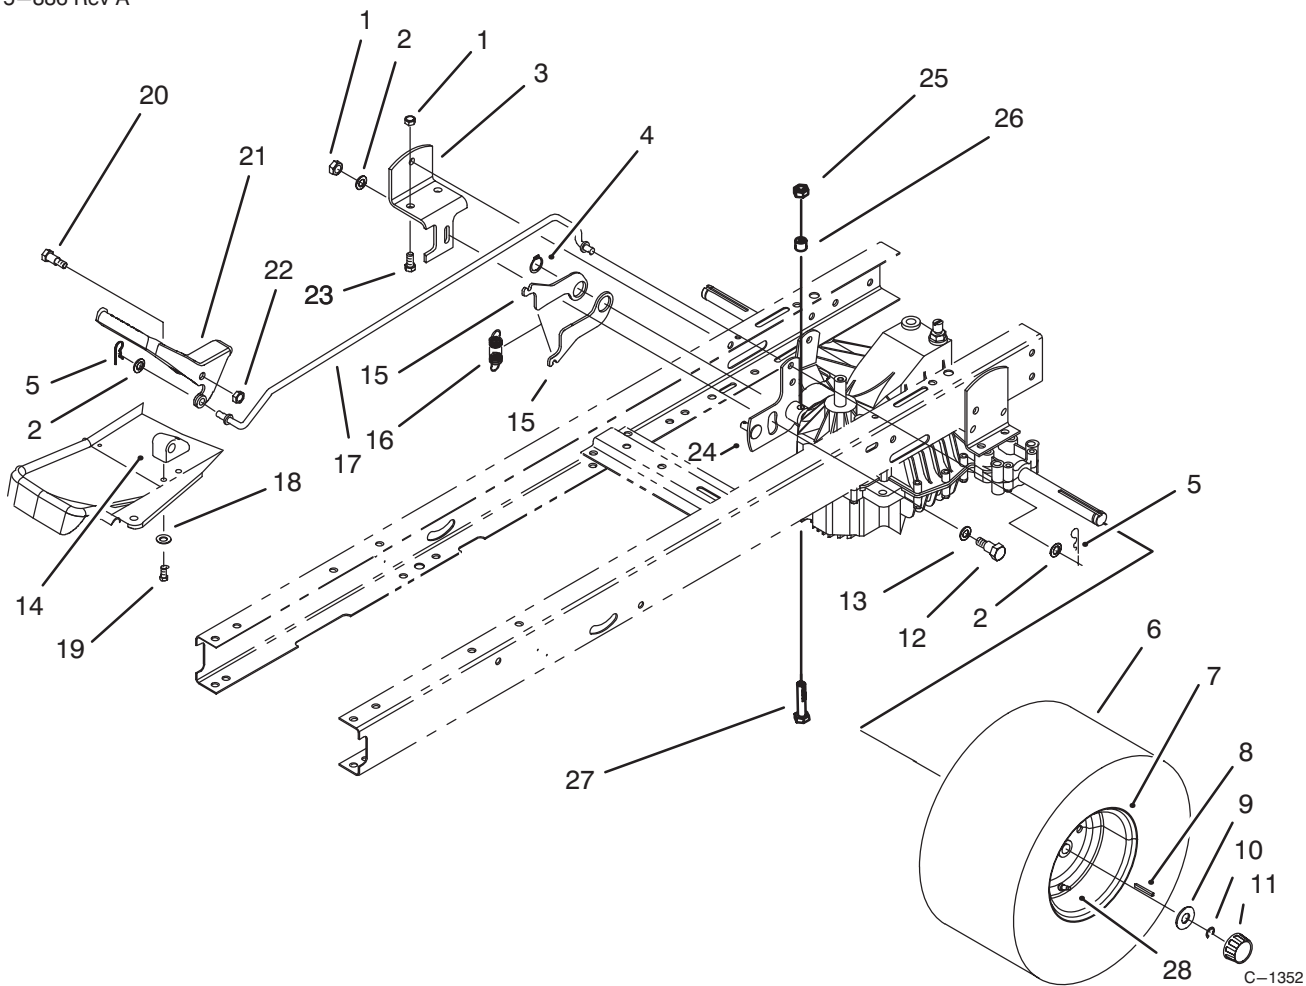

C-1352

SPEED CONTROL & REAR WHEEL ASSEMBLY

Ref. No.	Part No.	Description	No. Used
1	3296-29	Nut - Lock	4
2	3256-23	Washer - Flat	3
3	88-4710	Bracket - Neutral Adj.	1
4	32151-83	Ring - External Retaining	1
5	3272-6	Pin - Cotter	2
6	88-4090	Tire	2
7	83-4390	Rim	2
8	7-0036	Key - Square	2
9	28-2480	Washer	2
10	32151-48	E-Ring	2
11	61-9780	Cap - Hub	2
12	28-0540	Bolt - Shoulder	1
13	252-98	Bearing - Thrust	1
14	88-4690	Block - Pivot	1
15	88-5610	Lever - Neutral Return	2
16	702906	Spring - Extension	1

Ref. No.	Part No.	Description	No. Used
17	88-5940	Rod - Speed Control	1
18	3256-22	Washer - Flat	1
19	46-8090	Screw - Plastite	2
20	23-0310	Bolt - Shoulder	1
21	88-6030	Pedal - Speed Control	1
22	3296-59	Nut - Lock	1
23	322-3	Screw - Hex Hd. Cap	3
24	88-4760	Lever - Speed Control	1
25	3296-12	Nut - Lock	1
26	86-4270	Spacer - Lock	1
27	3274-59	Screw - Hex Hd. Cap	1
28	232-27	Valve Stem w/Cap	2
*	232-41	Inner Tube (Optional)	2
*	88-4300	Wheel & Tire Assembly (Incl. Ref. #6 & 7)	1

*Not Illustrated