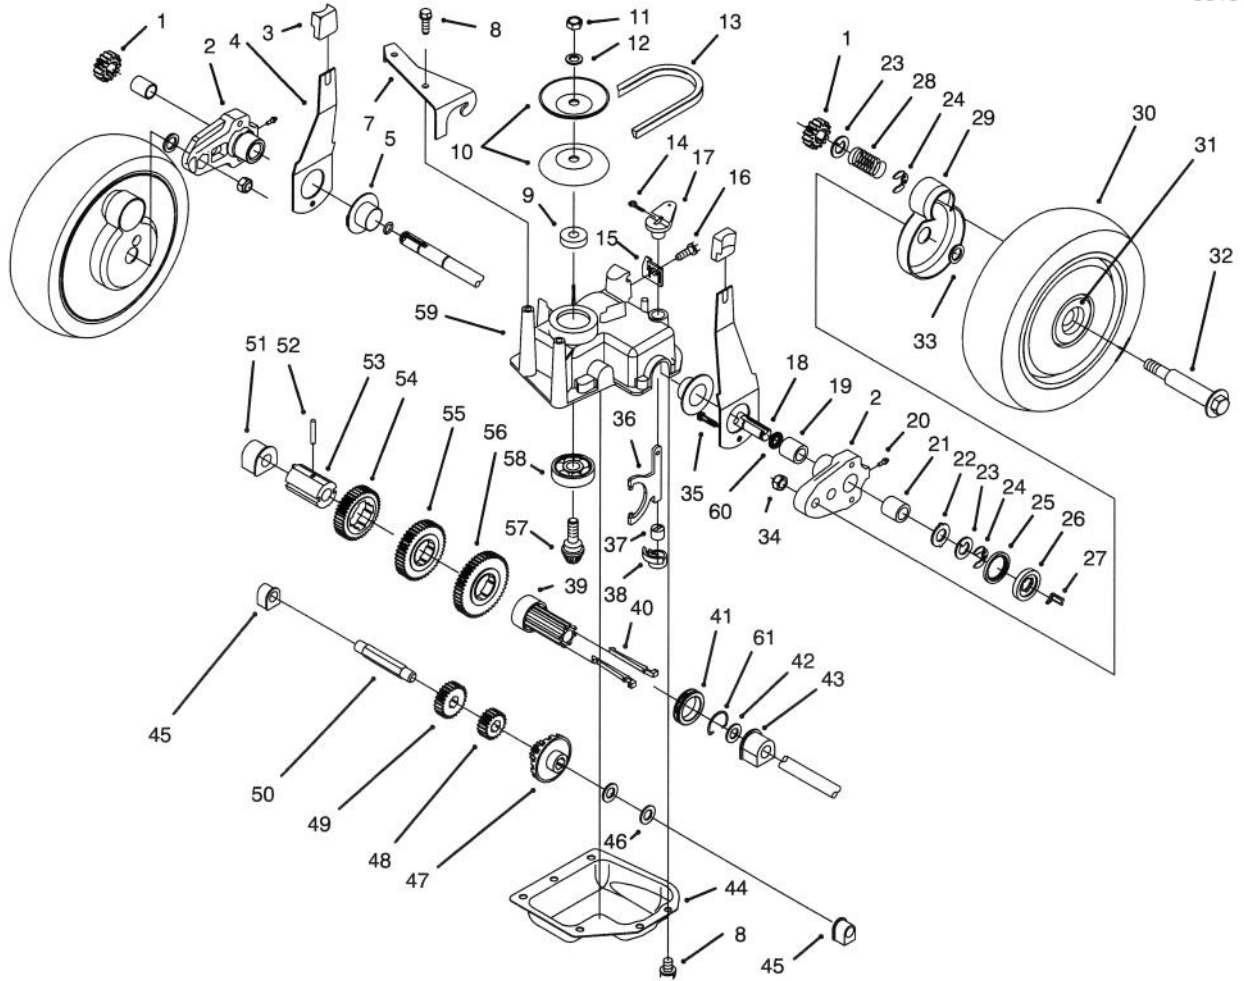

C-1333

GEAR CASE ASSEMBLY (CONTINUED)

Ref. No.	Part No.	Description	No. Used
49	55-3800	Gear - Pinion	1
50	60-8800	Shaft - Intermediate	1
51	60-8850	Bushing - Output Shaft	1
52	32121-120	Pin - Coil	1
53	60-8790	Sleeve - Gear	1
54	55-3810	Gear - 39 Tooth 3rd Gear	1
55	55-3790	Gear - 44 Tooth 2nd Gear	1

Ref. No.	Part No.	Description	No. Used
56	55-3770	Gear - 49 Tooth 1st Gear	1
57	60-8890	Pinion - Bevel	1
58	38-7820	Bearing - Ball	1
59	60-8710	Gear Case - Upper	1
60	237-153	O-Ring	2
61	65-5250	Clip - Spring	1
*	62-6673	Gear Case Assembly	1

*Not Illustrated