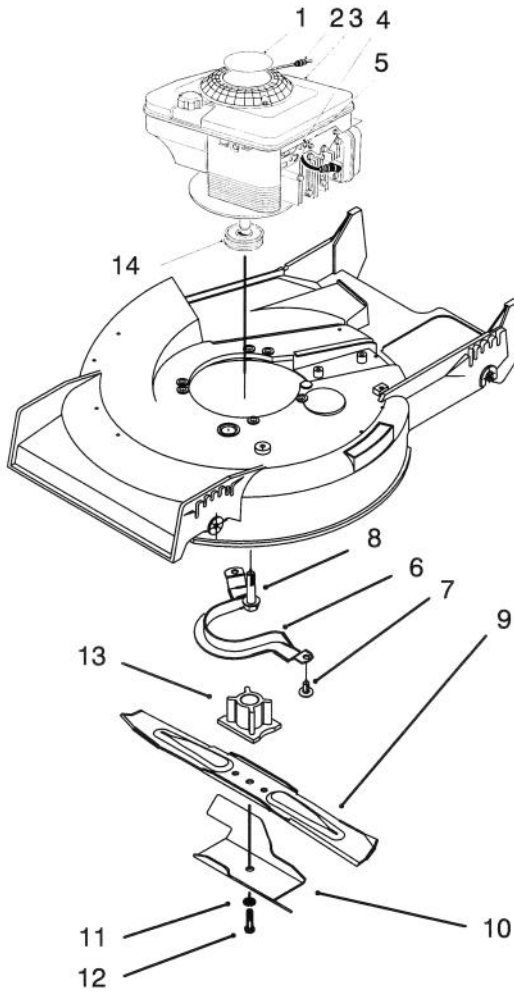

MODEL NO. 20437-390001 -
490001 & UP

PARTS
CATALOG

21" RECYCLER[®]
Mower

C-1392

HOUSING ASSEMBLY

Ref. No.	Part No.	Description	No. Used
1	71-0561	Spring Arm Ass'y - R.H.	1
2	25-7740	Knob - Spring Arm	2
3	92-1720	Plate - Kicker Rt. Front	1
4	92-1730	Plate - Kicker Rt. Rear	1
5	32144-111	Screw - Pan Hd.	6
6	39-5770	Decal - Danger	1
7		Deflector - Recycler	1
8	46-6810	Screw - Hex Washer Hd. Thread Forming	1
9	14-4069	Cover Assembly (Incl. Ref. #7 & 14)	1
10	46-6811	Screw w/Washer	3
11	82-8450	Decal - Danger	1
12	92-1750	Plate - Kicker Left Rear	1
13	37-7262	Screw - Special	1
14		Screw	5
15	3290-378	Tie - Cable	1

Ref. No.	Part No.	Description	No. Used
16	32144-70	Screw - Hex Washer Hd. Thread Forming	2
17	82-5680	Bracket - Traction Adj.	1
18	46-7030	Retainer - Cable	1
19	52-7406	Belt Cover Assembly (Incl. Ref. #20 & 21)	1
20	77-0280	Shield - Heat	1
21	3295-35	Rivet	2
22	62-3720	Clamp - Cable	1
23	33-3208	Rod - Shield	1
24	44-0580	Shield - Rear	1
25	91-2253	Cover - Wheel	1
26	66-0560	Screw - Pivot	2
27	27-6250	Bushing	4
28	27-6232	Bolt - Wheel	2
29	14-9989	Wheel & Tire Assembly (Incl. Ref. #27)	2

C-1392

HOUSING ASSEMBLY (CONTINUED)

Ref. No.	Part No.	Description	No. Used	Ref. No.	Part No.	Description	No. Used
30	40-1940	Washer - Wheel	4	37	92-2279	Decal - H.O.C.	4
31	66-0580-03	Arm - Pivot	2	38	3-5792	Washer	1
32	3296-6	Nut - Lock	4	39	37-7260	Screw - Special	1
33	71-0571	Spring Arm Ass'y - L.H.	1	40	2412-87	Clamp - Cable	1
34	32144-85	Screw - Hex Hd. Cap	2	41	32144-112	Screw - Hex Washer Hd. Self Tapping	1
35	92-2281	Decal - Deck	1	42	2412-83	R-Clamp	1
36	16-1599	Housing Assembly (Incl. Ref. #3, 4, 5, 6, 11, 12, & 37 Pg.1-2) (Incl. Ref. # 6-7 Pg.3)	1				

C-1393

ENGINE ASSEMBLY

Ref. No.	Part No.	Description	No. Used
1	92-2282	Decal - Engine	1
2	2210-316	Stop - Rope	1
3		Engine	1
†4	2210-249	Clamp - Casing	1
†5	86-7990	Screw - Clamp	1
6	66-0570	Guide - Belt	1
7	32144-70	Screw - Thread Forming	2