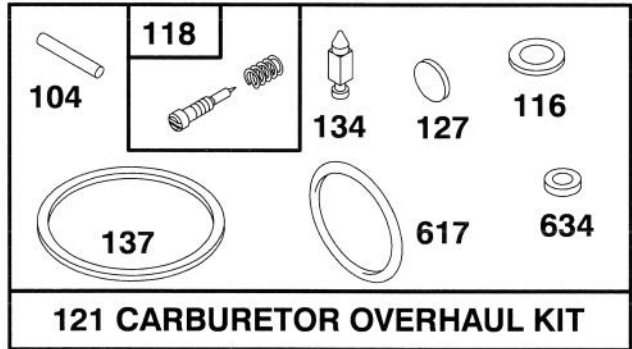

Assemblies include all parts shown in frames.

ENGINE BRIGGS & STRATTON MODEL 124707-3185-01

Ref. No.	Part No.	Description	No. Used
★3	299819	Seal—Oil	1
★7	272200	Gasket—Cylinder Hd.	1
★9	271481	Gasket—Valve Cover	1
★9A	272238	Gasket—Baffle Plate	1
★12	272198	Gasket—Crankcase	1
★20	399781	Seal—Oil	1
★52	272199	Gasket—Intake Elbow	1
●104	231371	Pin—Float Hinge	1
◆◆116		Gasket—Sealing (Sold in Kit Only).	1
●118	493765	Valve and Spring—Needle	1
121	493762	Carburetor Overhaul Kit	1
●127		Plug—Welch (Sold in Kit Only).	1

Ref. No.	Part No.	Description	No. Used
●134	398188	Valve—Inlet (Includes Seat)	1
137		Gasket—Bowl (Sold in Kit Only).	1
★163	272296	Gasket—Air Cleaner	1
358	493263	Gasket Set	1
★524	280393	Seal—Filler Tube	1
◆◆617	270344	Seal—Fuel Intake Tube Washer—Shaft (Sold in Kit Only).	1
◆◆634			1
★842	280966	Seal—O-Ring	1
977	490937	Gasket Set—Carburetor	1

● Included in Carburetor Overhaul Kit—Part No. 493762.
◆ Included in Carburetor Gasket Set—Part No. 490937.

★ Included in Gasket Set—Part No. 493263.