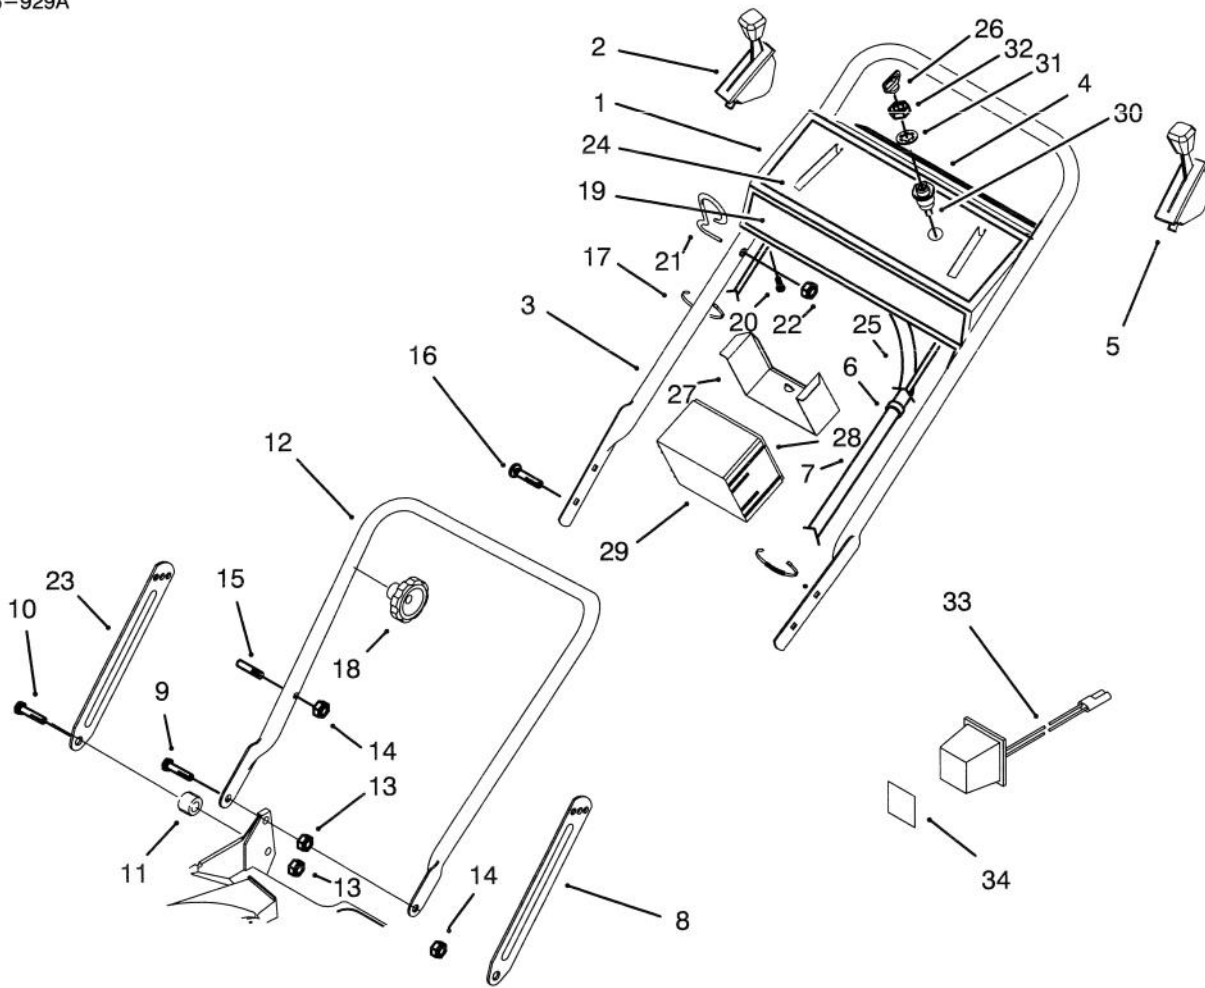

*Not Illustrated

C-1333

GEAR CASE ASSEMBLY (CONTINUED)

Ref. No.	Part No.	Description	No. Used
49	55-3800	Gear - Pinion	1
50	60-8800	Shaft - Intermediate	1
51	60-8850	Bushing - Output Shaft	1
52	32121-120	Pin - Coil	1
53	60-8790	Sleeve - Gear	1
54	55-3810	Gear - 39 Tooth 3rd Gear	1
55	55-3790	Gear - 44 Tooth 2nd Gear	1

Ref. No.	Part No.	Description	No. Used
56	55-3770	Gear - 49 Tooth 1st Gear	1
57	60-8890	Pinion - Bevel	1
58	38-7820	Bearing - Ball	1
59	60-8710	Gear Case - Upper	1
60	237-153	O-Ring	2
61	65-5250	Clip - Spring	1
*	62-6673	Gear Case Assembly	1

*Not Illustrated

C-1394

HANDLE ASSEMBLY

Ref. No.	Part No.	Description	No. Used	Ref. No.	Part No.	Description	No. Used
1	16-1649	Panel - Control (Incl. Ref. #4, 19, & 24)	1	16	92-2260	Screw - Handle	2
2	76-2712	Control - Ground Speed (Bend Type #1) (Sheath Lg. 41 3/4") (Wire Lg. 2 1/2")	1	17	3290-378	Tie - Cable	4
3	92-2278	Handle - Upper	1	18	19-4050	Knob - Handle Release	2
4	63-9060	Decal - Danger	1	19	92-3146	Decal - Panel Front	1
5	74-3894	Control - Throttle (Bend Type #3) (Sheath Lg. 60") (Wire Lg. 2 1/8")	1	20	32144-115	Screw - Self Tap Slotted	5
6	2412-50	Clip Convoluted Tubing	4	21	86-9671	Guide - Rope	1
7	46-6440	Cover - Control Cables	1	22	3296-73	Nut - Lock	1
8	84-8361	Latch - Handle L.H.	1	23	84-8401	Latch - Handle R.H.	1
9	27-7211	Screw - Shoulder	2	24	92-8658	Decal - Instructions	1
10	27-7210	Screw - Shoulder	2	25	80-3671	Harness - Wire	1
11	3-3287	Spacer	2	26	63-8360	Key - Ignition	1
12	82-5531-05	Lower Handle Assembly	1	27	55-8180	Retainer - Battery	1
13	3296-72	Nut - Lock	3	28	92-8659	Decal - Charging Instructions	1
14	3296-47	Nut - Lock	3	29	55-7520	Battery Assembly	1
†15	49-2750	Pin - Handle	2	30	46-5780	Switch - Starter (Incl. Ref. #31 & 32)	1
				31	3254-5	Washer - Lock	1
				32	218-461	Nut - Hex	1
				33	92-1743	Charger - Battery	1
				34	92-1709	Decal - Caution	1