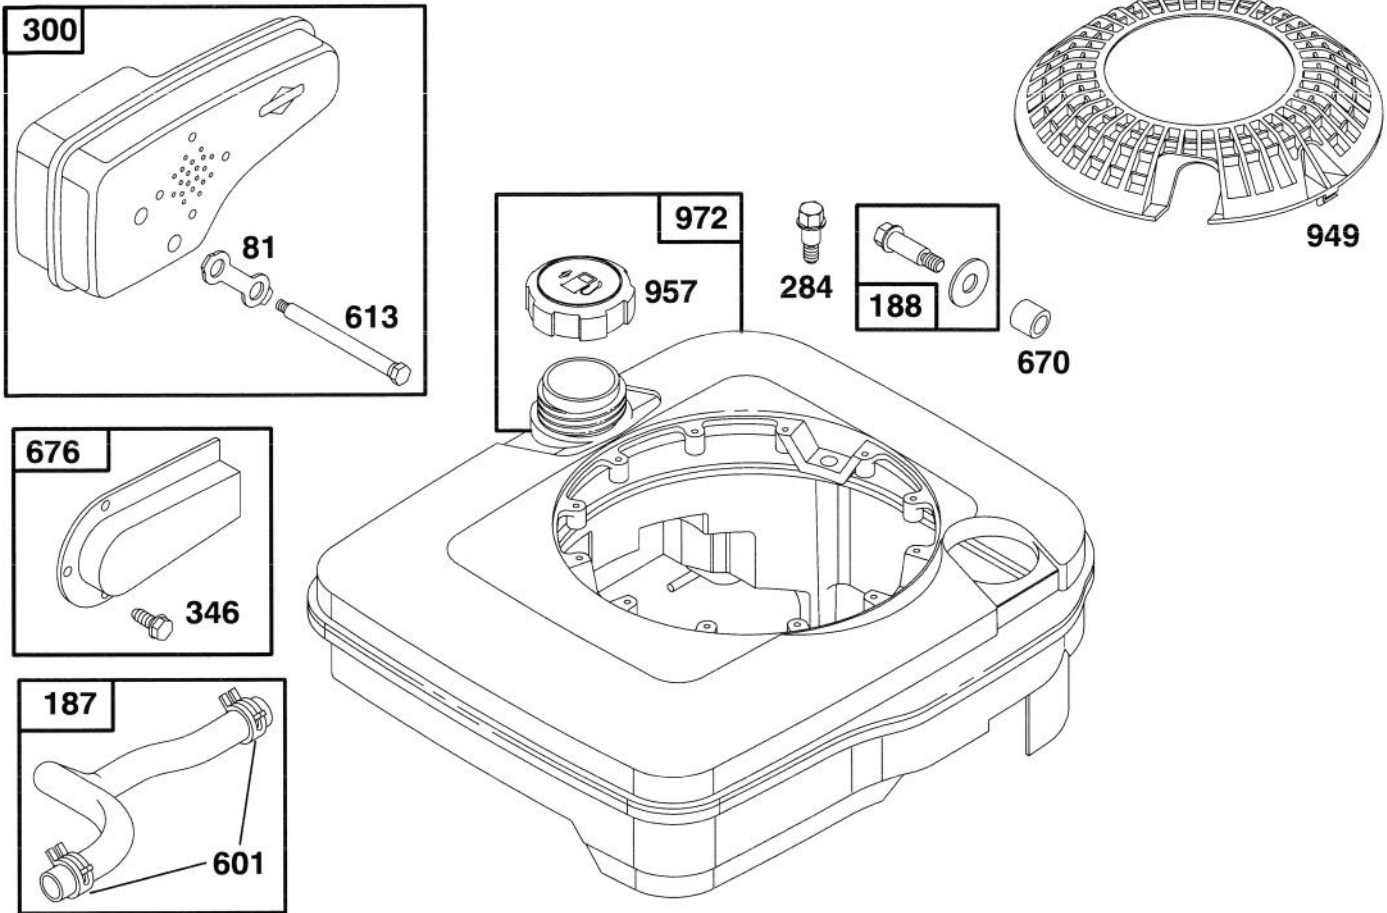

Assemblies include all parts shown in frames.

ENGINE BRIGGS & STRATTON MODEL 124707-3185-01

Ref. No.	Part No.	Description	No. Used
81	223664	Lock - Muffler Screw	1
187	492791	Hose - Fuel	1
188	398540	Screw - Tank Mounting (Includes Washer)	1
284	94511	Screw - Hex. Head	1
300	490547	Muffler - Exhaust	1
346	93705	Screw - Hex. Head	1

Ref. No.	Part No.	Description	No. Used
601	93807	Clamp - Hose	1
613	94231	Screw - Muffler Mtg.	1
670	280512	Spacer - Fuel Tank	1
676	493871	Deflector - Muffler	1
949	281136	Guard - Finger	1
957	397974	Cap Assy. - Fuel	1
972	494358	Tank Assembly - Fuel	1