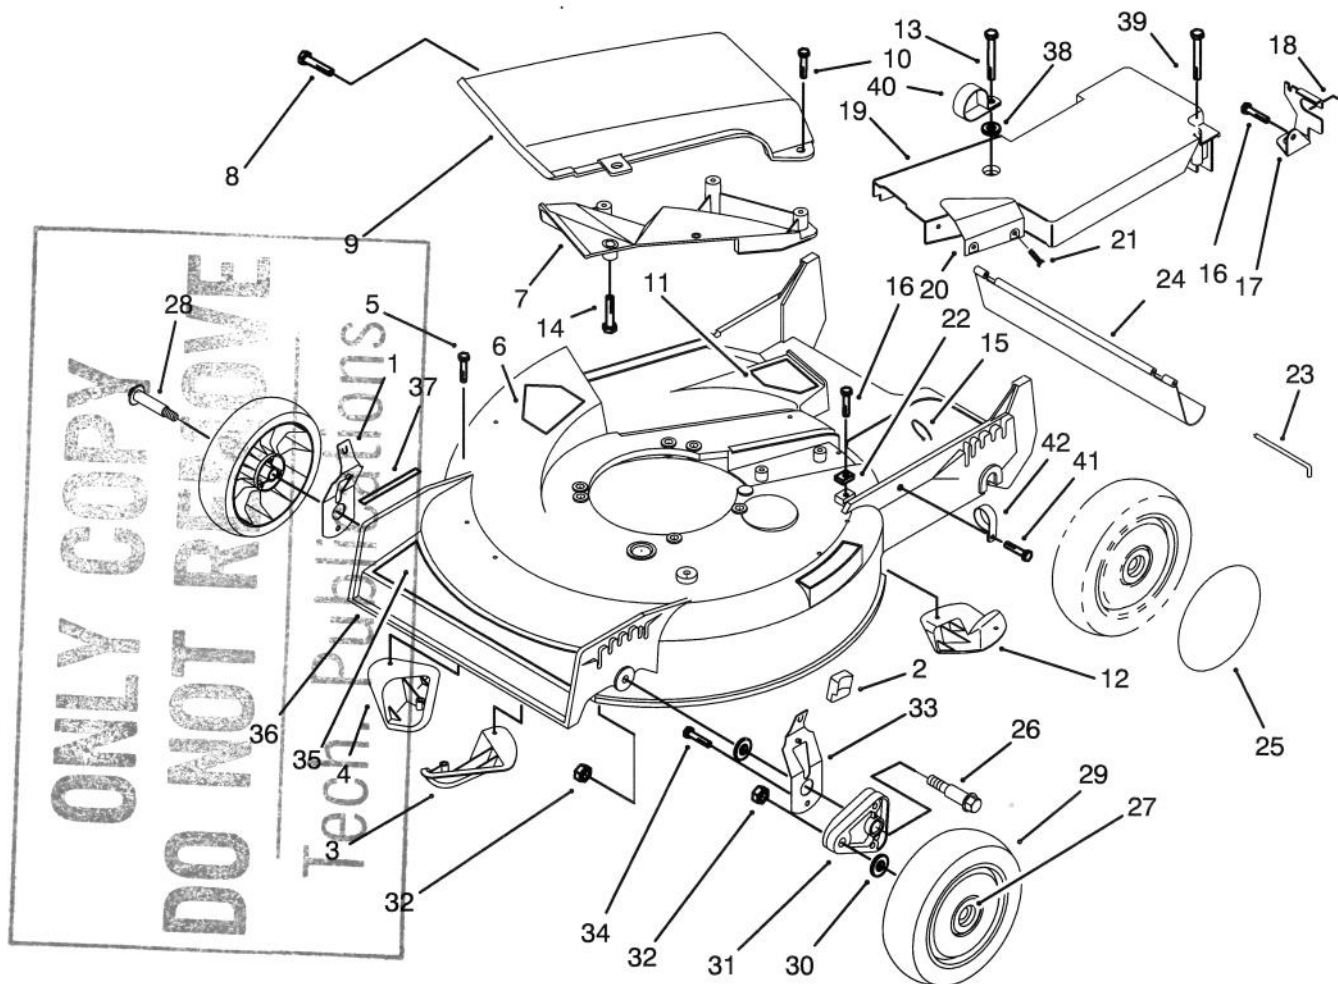

MODEL NO. 20437-390001 -
490001 & UP

PARTS
CATALOG

21" RECYCLER[®]
Mower

C-1392

HOUSING ASSEMBLY

Ref. No.	Part No.	Description	No. Used
1	71-0561	Spring Arm Ass'y - R.H.	1
2	25-7740	Knob - Spring Arm	2
3	92-1720	Plate - Kicker Rt. Front	1
4	92-1730	Plate - Kicker Rt. Rear	1
5	32144-111	Screw - Pan Hd.	6
6	39-5770	Decal - Danger	1
7		Deflector - Recycler	1
8	46-6810	Screw - Hex Washer Hd. Thread Forming	1
9	14-4069	Cover Assembly (Incl. Ref. #7 & 14)	1
10	46-6811	Screw w/Washer	3
11	82-8450	Decal - Danger	1
12	92-1750	Plate - Kicker Left Rear	1
13	37-7262	Screw - Special	1
14		Screw	5
15	3290-378	Tie - Cable	1

C-1393

ENGINE ASSEMBLY

Ref. No.	Part No.	Description	No. Used
1	92-2282	Decal - Engine	1
2	2210-316	Stop - Rope	1
3		Engine	1
†4	2210-249	Clamp - Casing	1
†5	86-7990	Screw - Clamp	1
6	66-0570	Guide - Belt	1
7	32144-70	Screw - Thread Forming	2

†Supplied with Engine

C-1333

GEAR CASE ASSEMBLY

Ref. No.	Part No.	Description	No. Used
1	65-4750	Pinion	2
2	63-8701-03	Pivot Arm Assembly (Incl. Ref # 19, 20, & 21)	2
3	25-7740	Knob - Arm	2
4	63-8721	Spring Arm Assembly	2
5	42-3520	End Cap	2
7	62-4320	Bracket - Belt Guide	1
8	49-2040	Screw - Self Tapping	8
9	62-6660	Spacer	1
10	60-8840	Pulley - Half	2
11	3296-5	Locknut	1
12	3256-24	Washer - Flat	1
13	62-3900	V-Belt	1
14	3272-10	Pin - Cotter	1
15	82-8780	Cable - Retainer	1
16	32144-70	Screw - Thread Forming	1
17	60-8821	Lever - Shift	1
18	65-4770	Shaft - Output	1
19	70-9760	Bushing	2
20	302-56	Fitting - Grease	2
21	48-2060	Needle Bearing	2
22	65-4730	Thrust Washer	2
23	65-4740	Thrust Washer	4
24	65-2720	Ring - Retaining	4
25	65-4710	Ring - Friction	2