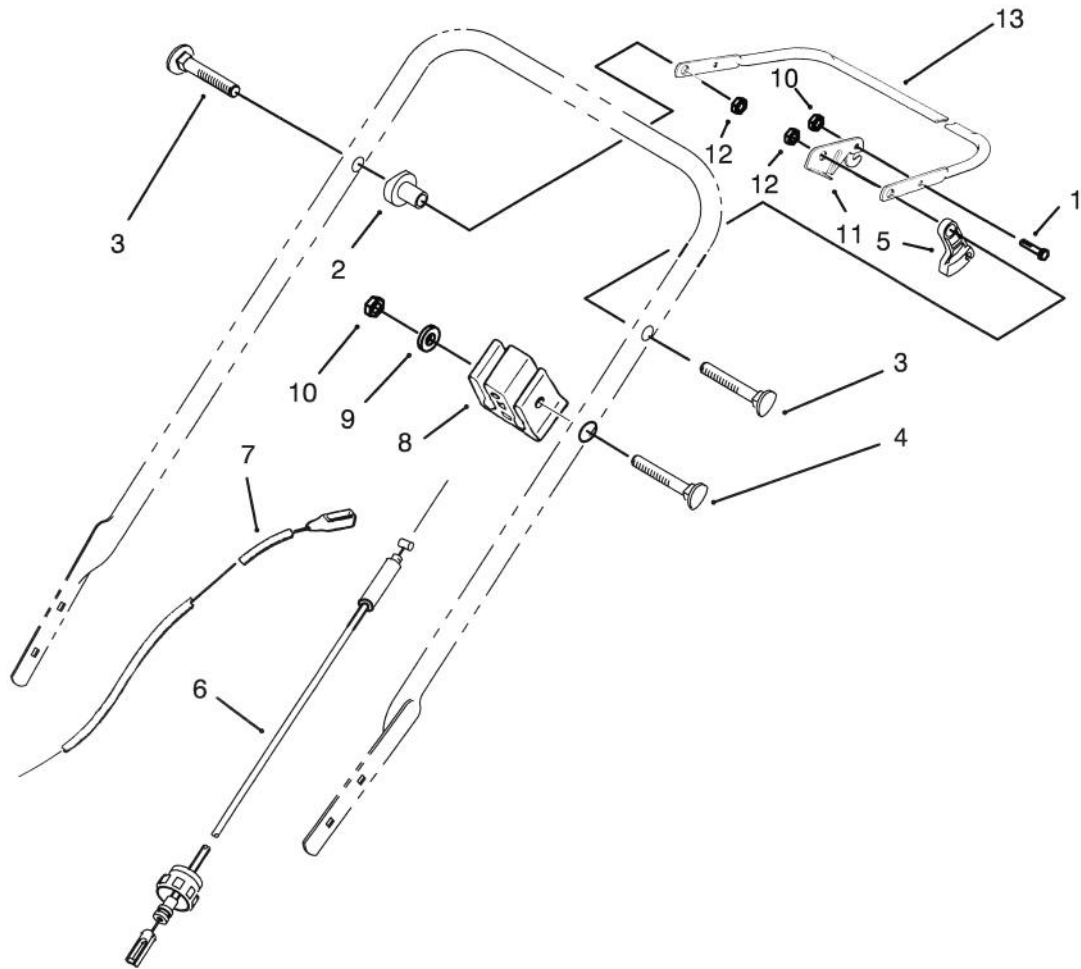

C-1395

TRACTION CONTROL ASSEMBLY

Ref. No.	Part No.	Description	No. Used
1	321-39	Screw - Hex Hd. Cap	1
2	49-1630	Support - Spacer	2
3	92-2260	Screw - Handle	2
4	92-2269	Screw - Handle	1
5	46-5520	Lever - Traction	1
6	46-5481	Cable - Traction	1
7	76-4330	Cable - Brake	1

Ref. No.	Part No.	Description	No. Used
8	46-6980	Support - Cable	1
9	3256-1	Washer - Flat	1
10	3296-73	Nut - Lock	2
11	66-5351	Lever - Control	1
12	3296-74	Nut - Lock	2
13	71-3080	Bar - Control	1