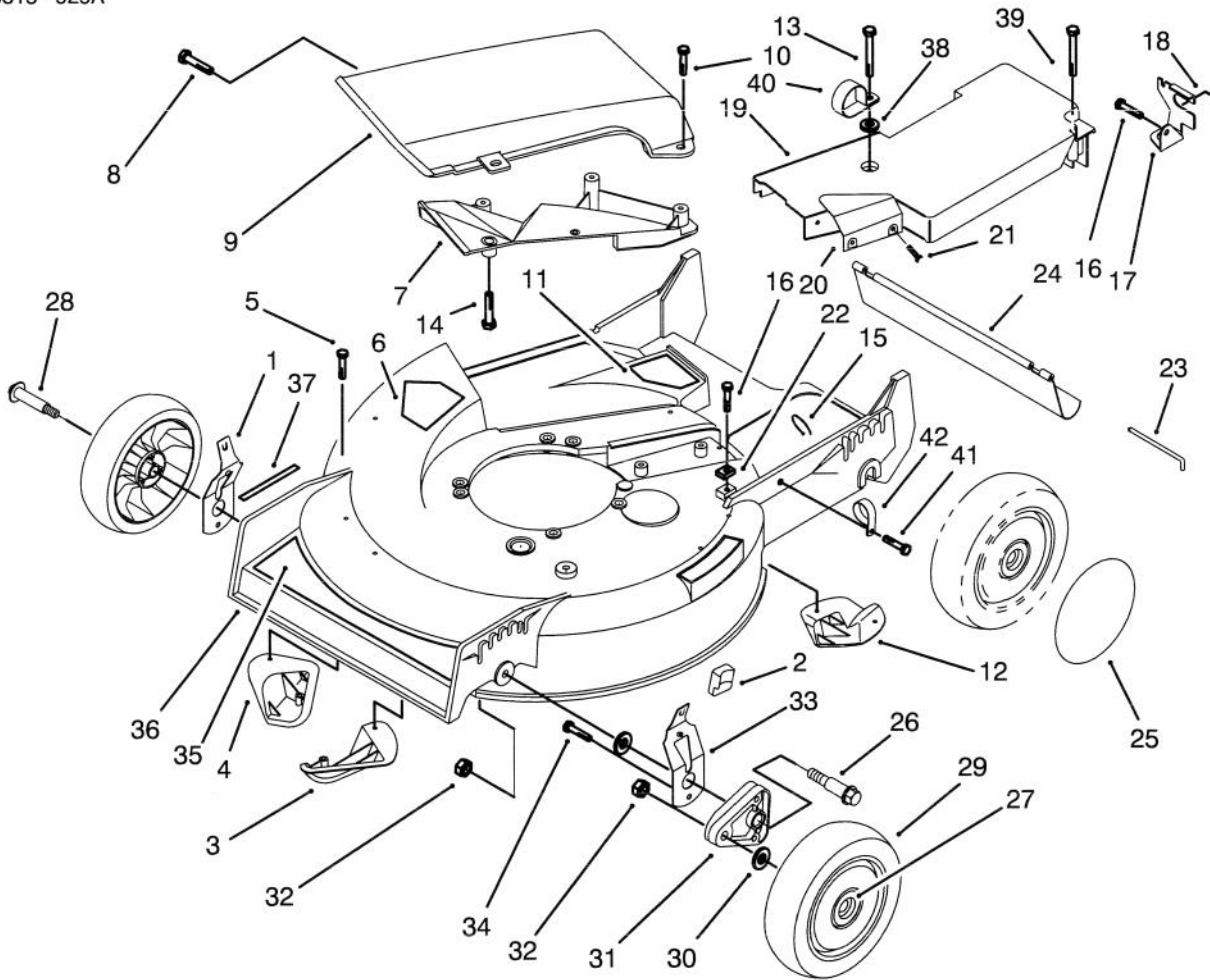

MODEL NO. 20437-390001 -
490001 & UP

PARTS
CATALOG

21" RECYCLER[®]
Mower

C-1392

HOUSING ASSEMBLY

Ref. No.	Part No.	Description	No. Used
1	71-0561	Spring Arm Ass'y - R.H.	1
2	25-7740	Knob - Spring Arm	2
3	92-1720	Plate - Kicker Rt. Front	1
4	92-1730	Plate - Kicker Rt. Rear	1
5	32144-111	Screw - Pan Hd.	6
6	39-5770	Decal - Danger	1
7		Deflector - Recycler	1
8	46-6810	Screw - Hex Washer Hd. Thread Forming	1
9	14-4069	Cover Assembly (Incl. Ref. #7 & 14)	1
10	46-6811	Screw w/Washer	3
11	82-8450	Decal - Danger	1
12	92-1750	Plate - Kicker Left Rear	1
13	37-7262	Screw - Special	1
14		Screw	5
15	3290-378	Tie - Cable	1

Ref. No.	Part No.	Description	No. Used
16	32144-70	Screw - Hex Washer Hd. Thread Forming	2
17	82-5680	Bracket - Traction Adj.	1
18	46-7030	Retainer - Cable	1
19	52-7406	Belt Cover Assembly (Incl. Ref. #20 & 21)	1
20	77-0280	Shield - Heat	1
21	3295-35	Rivet	2
22	62-3720	Clamp - Cable	1
23	33-3208	Rod - Shield	1
24	44-0580	Shield - Rear	1
25	91-2253	Cover - Wheel	1
26	66-0560	Screw - Pivot	2
27	27-6250	Bushing	4
28	27-6232	Bolt - Wheel	2
29	14-9989	Wheel & Tire Assembly (Incl. Ref. #27)	2

C-1392

HOUSING ASSEMBLY (CONTINUED)

Ref. No.	Part No.	Description	No. Used	Ref. No.	Part No.	Description	No. Used
30	40-1940	Washer - Wheel	4	37	92-2279	Decal - H.O.C.	4
31	66-0580-03	Arm - Pivot	2	38	3-5792	Washer	1
32	3296-6	Nut - Lock	4	39	37-7260	Screw - Special	1
33	71-0571	Spring Arm Ass'y - L.H.	1	40	2412-87	Clamp - Cable	1
34	32144-85	Screw - Hex Hd. Cap	2	41	32144-112	Screw - Hex Washer Hd. Self Tapping	1
35	92-2281	Decal - Deck	1	42	2412-83	R-Clamp	1
36	16-1599	Housing Assembly (Incl. Ref. #3, 4, 5, 6, 11, 12, & 37 Pg.1-2) (Incl. Ref. # 6-7 Pg.3)	1				

C-1393

ENGINE ASSEMBLY

Ref. No.	Part No.	Description	No. Used
1	92-2282	Decal - Engine	1
2	2210-316	Stop - Rope	1
3		Engine	1
†4	2210-249	Clamp - Casing	1
†5	86-7990	Screw - Clamp	1
6	66-0570	Guide - Belt	1
7	32144-70	Screw - Thread Forming	2