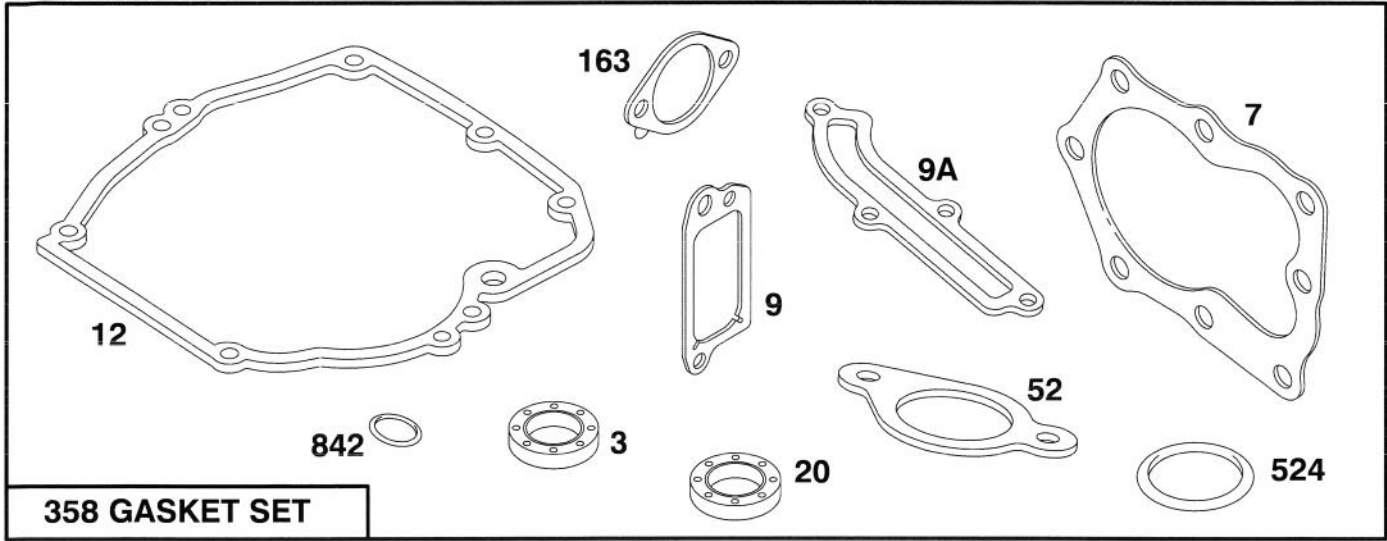

Assemblies include all parts shown in frames.

ENGINE BRIGGS & STRATTON MODEL 124707-3185-01

Ref. No.	Part No.	Description	No. Used
★3	299819	Seal—Oil	1
★7	272200	Gasket—Cylinder Hd.	1
★9	271481	Gasket—Valve Cover	1
★9A	272238	Gasket—Baffle Plate	1
★12	272198	Gasket—Crankcase	1
★20	399781	Seal—Oil	1
★52	272199	Gasket—Intake Elbow	1
●104	231371	Pin—Float Hinge	1
◆◆116		Gasket—Sealing (Sold in Kit Only).	1
●118	493765	Valve and Spring—Needle	1
121	493762	Carburetor Overhaul Kit	1
●127		Plug—Welch (Sold in Kit Only).	1

Ref. No.	Part No.	Description	No. Used
●134	398188	Valve—Inlet (Includes Seat)	1
137		Gasket—Bowl (Sold in Kit Only).	1
★163	272296	Gasket—Air Cleaner	1
358	493263	Gasket Set	1
★524	280393	Seal—Filler Tube	1
◆◆617	270344	Seal—Fuel Intake Tube Washer—Shaft (Sold in Kit Only).	1
◆◆634			1
★842	280966	Seal—O-Ring	1
977	490937	Gasket Set—Carburetor	1

● Included in Carburetor Overhaul Kit—Part No. 493762.
◆ Included in Carburetor Gasket Set—Part No. 490937.

★ Included in Gasket Set—Part No. 493263.