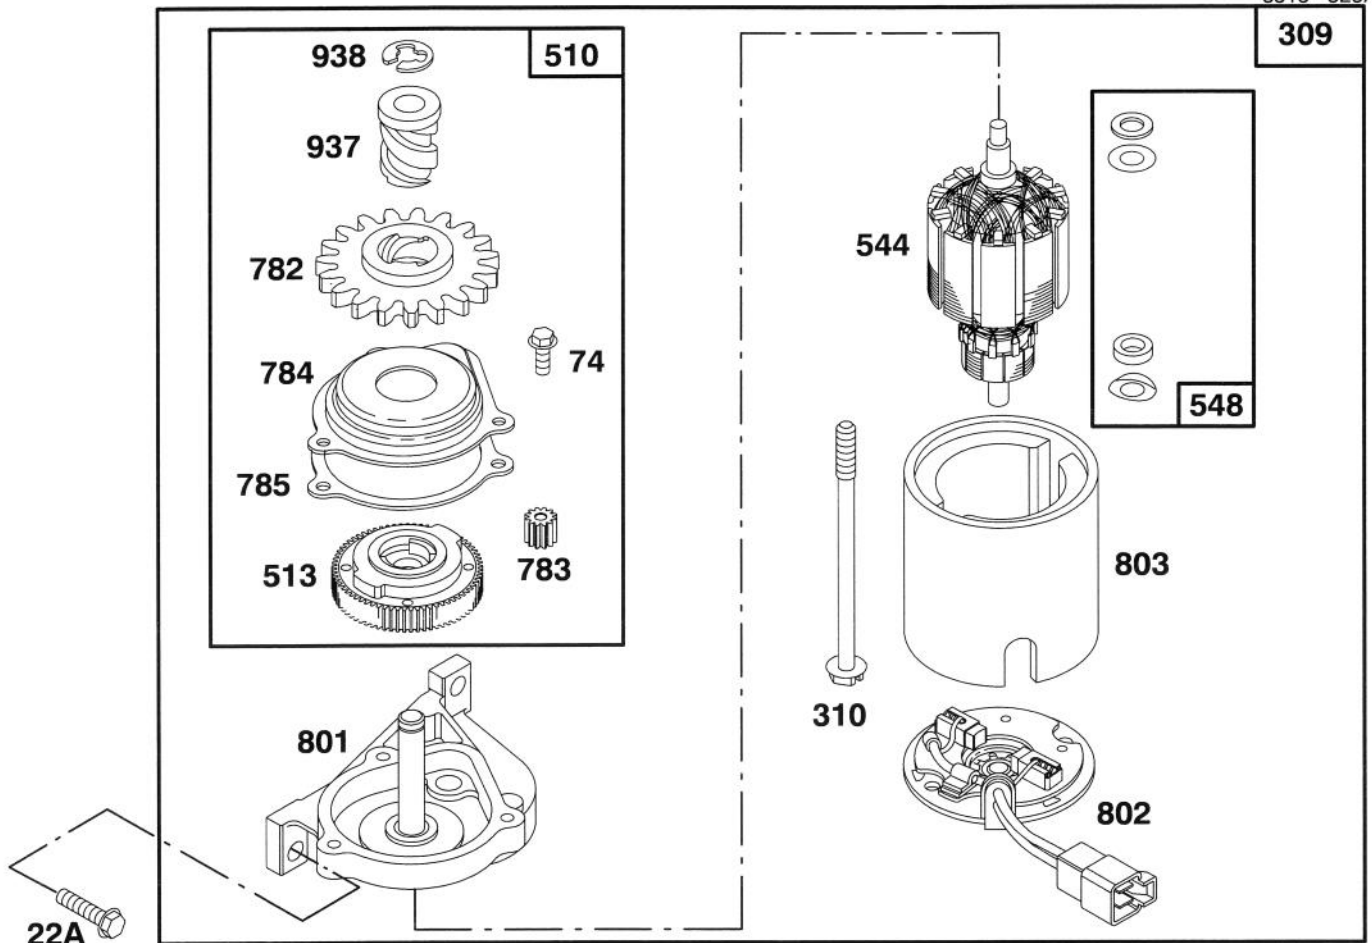

Assemblies include all parts shown in frames.

ENGINE BRIGGS & STRATTON MODEL 124707-3185-01

Ref. No.	Part No.	Description	No. Used
22A	94268	Screw - Hex. Washer Hd.	1
74	93490	Screw - Hex. Washer Hd.	1
309	494233	Motor - Starter	1
310	94553	Screw - Hex. Washer Head	1
510	494147	Drive Kit	1
513	394815	Clutch Assembly	1
544	492921	Armature Assembly	1
548	492919	Washer Set	1
782	281127	Pinion - Starter	1

Ref. No.	Part No.	Description	No. Used
783	261606	Gear Pinion	1
784	224262	Cover - Gear	1
785	272201	Gasket - Cover	1
801	492335	Bracket Assembly	1
802	492922	Head Assembly	1
803	492920	Shell and Magnet Assy.	1
937	281125	Spline - Starter	1
938	93941	Retainer - Lock	1