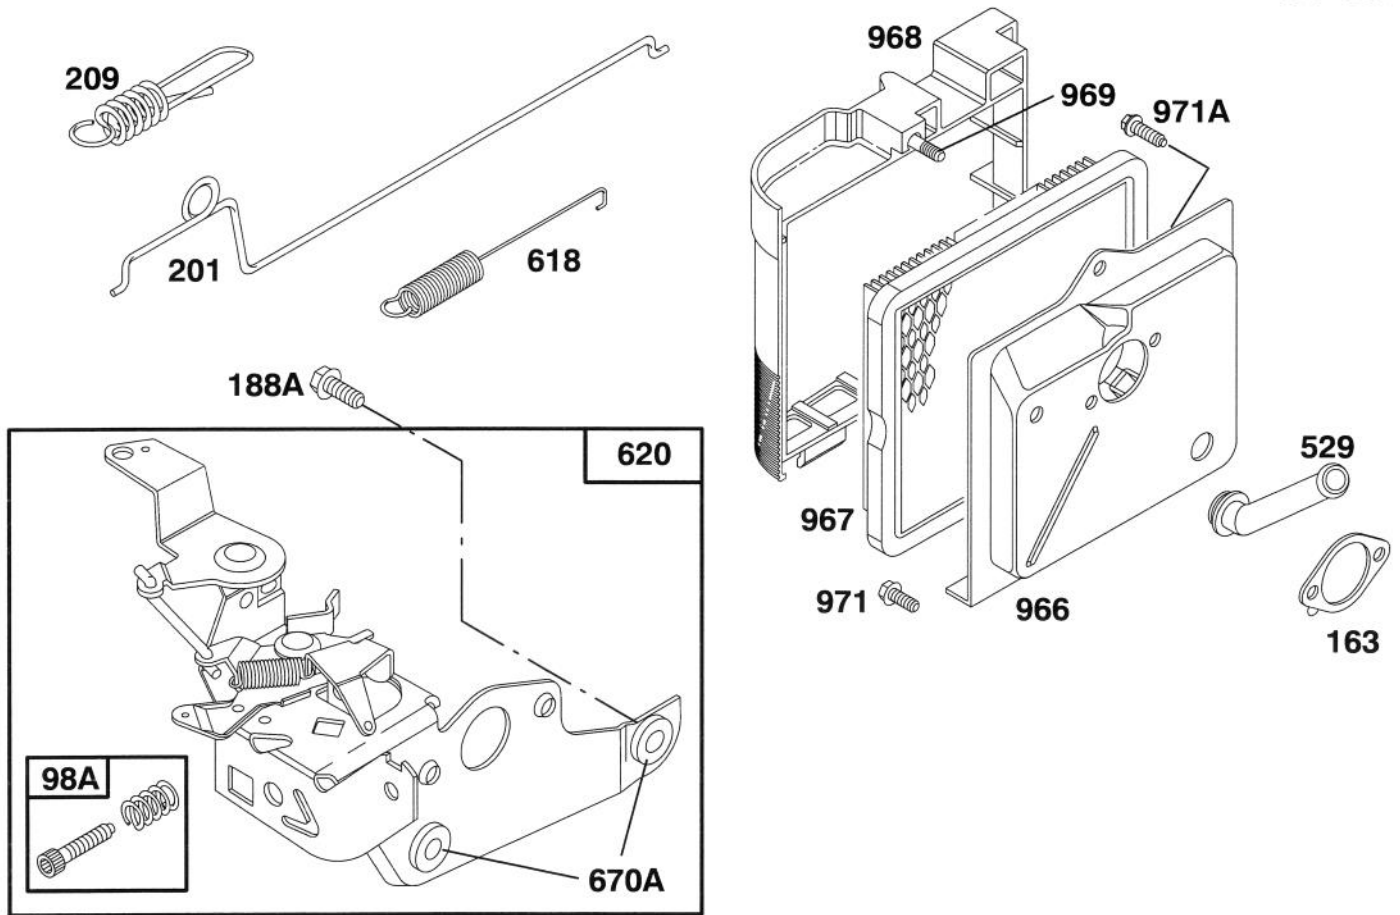

Assemblies include all parts shown in frames.

ENGINE BRIGGS & STRATTON MODEL 124707-3185-01

Ref. No.	Part No.	Description	No. Used
98A	493280	Screw Assy.—Speed Adjust	1
★163	272296	Gasket—Air Cleaner	1
188A	94644	Screw—Hex. Head	1
201	262579	Link—Governor	1
209	262661	Spring—Governor	1
529	280943	Grommet—Breather	1
618	262749	Spring—Choke Return	1
620	493894	Bracket Assembly—Carburetor Control	1

Ref. No.	Part No.	Description	No. Used
670A	493823	Spacer—Carburetor Bracket	1
966	492363	Base—Air Cleaner	1
967	491588	Filter—Air	1
968	280937	Cover—Air Cleaner	1
969	94120	Screw—Cover Mtg.	1
971	94269	Screw—Air Cleaner	1
971A	94121	Screw—Base to Carb.	1

★ Included in Gasket Set—Part No. 493263.