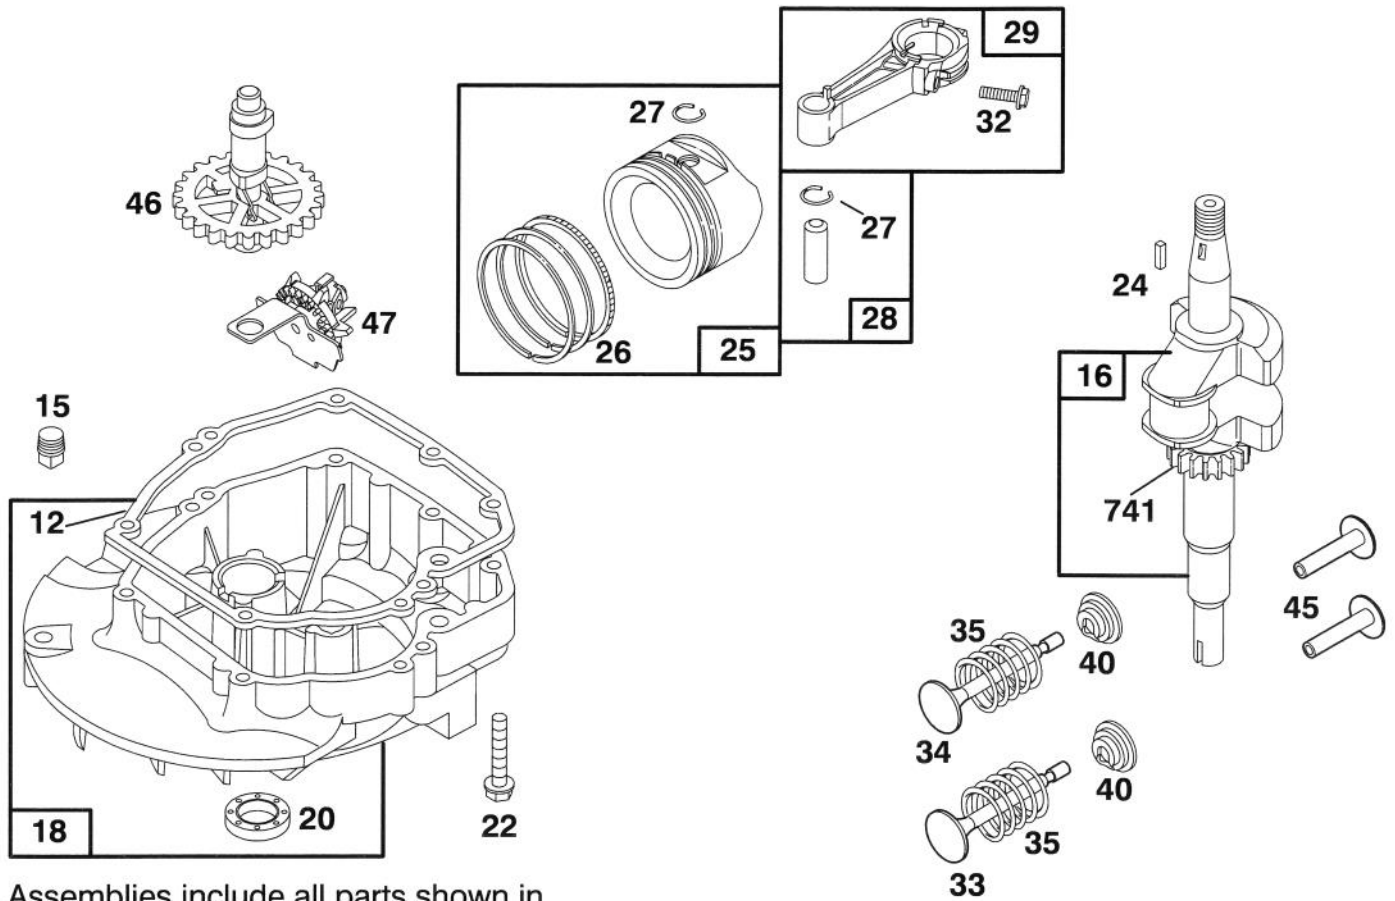

Assemblies include all parts shown in frames.

ENGINE BRIGGS & STRATTON MODEL 124707-3185-01

Ref. No.	Part No.	Description	No. Used
★12	272198	Gasket—Crankcase	1
15	94720	Plug—Oil Drain	1
16	494546	Crankshaft	1
		Note: Order 94388 For Timing Gear Key.	1
18	493279	Sump—Engine	1
★20	399781	Seal—Oil	1
22	94220	Screw—Sump Mtg. Sem Mtg.	1
		Note: 94612 Screw—Sump Mtg. (One (1) Used in Hole Nearest Breather.)	1
24	222698	Key—Flywheel	1
25	493262	Piston Assy. (Standard)	1
	493385	Piston Assy. (.010" O.S.)	1
	493386	Piston Assy. (.020" O.S.)	1
	493387	Piston Assy. (.030" O.S.)	1
26	493261	Ring Set—Piston (Standard)	1
	493388	Ring Set—Piston (.010" O.S.)	1
	493389	Ring Set—Piston (.020" O.S.)	1
	493390	Ring Set—Piston (.030" O.S.)	1

Ref. No.	Part No.	Description	No. Used
27	26026	Lock—Piston Pin	1
28	298909	Pin Assembly—Piston (Standard)	1
	298908	Pin Assembly—Piston (.005" O.S.)	1
29	490566	Rod Assembly— Connecting Rod	1
		Note: For Connecting Rod With .020" Undersize Crankpin Bearing— Order No. 490743.	1
32	94405	Screw—Connecting Rod	1
33	262651	Valve—Exhaust	1
34	262652	Valve—Intake	1
35	262224	Spring—Valve	1
40	93312	Retainer—Valve Spring	1
45	262204	Tappet—Valve	1
46	492830	Gear—Cam	1
47	493737	Oil Slinger Gear and Bracket	1
741	262598	Gear—Timing	1

★ Included in Gasket Set—Part No. 493263.