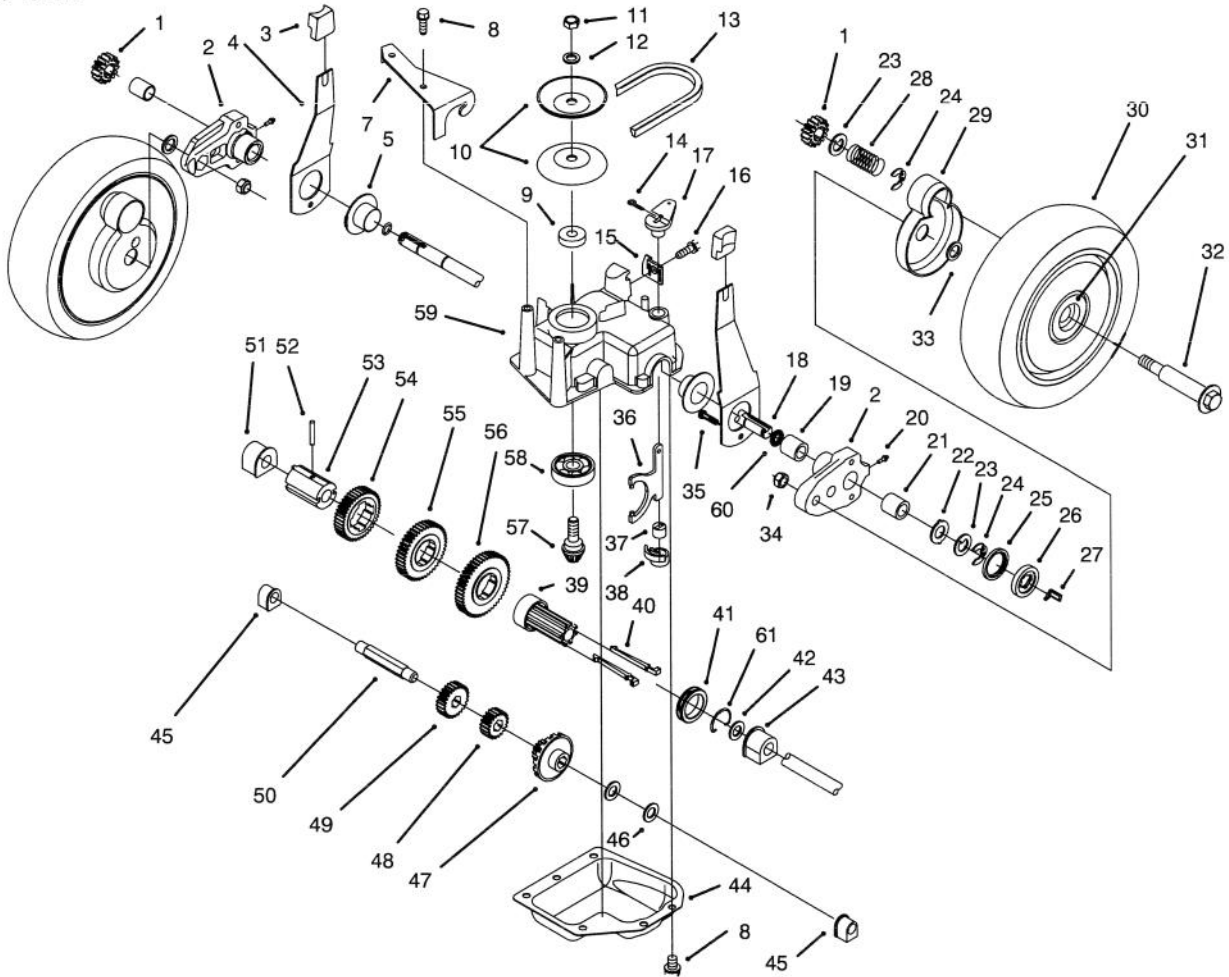

C-1333

GEAR CASE ASSEMBLY

Ref. No.	Part No.	Description	No. Used
1	65-4750	Pinion	2
2	63-8701-03	Pivot Arm Assembly (Incl. Ref # 19, 20, & 21)	2
3	25-7740	Knob - Arm	2
4	63-8721	Spring Arm Assembly	2
5	42-3520	End Cap	2
7	62-4320	Bracket - Belt Guide	1
8	49-2040	Screw - Self Tapping	8
9	62-6660	Spacer	1
10	60-8840	Pulley - Half	2
11	3296-5	Locknut	1
12	3256-24	Washer - Flat	1
13	62-3900	V-Belt	1
14	3272-10	Pin - Cotter	1
15	82-8780	Cable - Retainer	1
16	32144-70	Screw - Thread Forming	1
17	60-8821	Lever - Shift	1
18	65-4770	Shaft - Output	1
19	70-9760	Bushing	2
20	302-56	Fitting - Grease	2
21	48-2060	Needle Bearing	2
22	65-4730	Thrust Washer	2
23	65-4740	Thrust Washer	4
24	65-2720	Ring - Retaining	4
25	65-4710	Ring - Friction	2

Ref. No.	Part No.	Description	No. Used
26	65-4760	Washer - Clutch	2
27	66-6050	Key - Rocker L.H.	1
*	66-6040	Key - Rocker R.H.	1
28	65-4720	Spring	2
29	74-1660	Cover - Wheel	2
30	16-0029	Wheel - Tire & Gear Ass'y (Incl. Ref. # 31)	2
31	27-6250	Bushing - Wheel	4
32	27-6232	Wheel Bolt	2
33	74-1670	Spacer - Wheel Cover	2
34	3296-6	Locknut	2
35	32144-85	Screw	2
36	60-8870	Yoke - Shift	1
37	29-9570	Bushing - Yoke	1
38	60-8810	Retainer - Shift Fork	1
39	76-0780	Sleeve - Shift Key	1
40	76-0760	Key - Shift	2
41	76-0770	Collar - Shift	1
42	36-4780	Washer - Thrust	1
43	60-8770	Bushing - Output Shaft	1
44	60-8730	Cover - Gear Case	1
45	60-8750	Bushing - Int. Shaft	2
46	36-4791	Washer - Thrust	2
47	55-3760	Gear - Pinion 15 Tooth	1
48	55-3780	Gear - Pinion 20 Tooth	1

*Not Illustrated