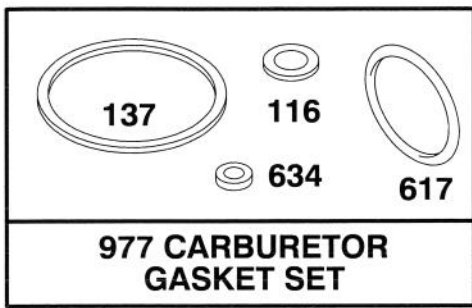

Assemblies include all parts shown in frames.

ENGINE BRIGGS & STRATTON MODEL 124707-3185-01

Ref. No.	Part No.	Description	No. Used
★3	299819	Seal—Oil	1
★7	272200	Gasket—Cylinder Hd.	1
★9	271481	Gasket—Valve Cover	1
★9A	272238	Gasket—Baffle Plate	1
★12	272198	Gasket—Crankcase	1
★20	399781	Seal—Oil	1
★52	272199	Gasket—Intake Elbow	1
●104	231371	Pin—Float Hinge	1
◆◆116		Gasket—Sealing (Sold in Kit Only).	1
●118	493765	Valve and Spring—Needle	1
121	493762	Carburetor Overhaul Kit	1
●127		Plug—Welch (Sold in Kit Only).	1

Ref. No.	Part No.	Description	No. Used
●134	398188	Valve—Inlet (Includes Seat)	1
137		Gasket—Bowl (Sold in Kit Only).	1
★163	272296	Gasket—Air Cleaner	1
358	493263	Gasket Set	1
★524	280393	Seal—Filler Tube	1
◆◆617	270344	Seal—Fuel Intake Tube Washer—Shaft (Sold in Kit Only).	1
◆◆634			1
★842	280966	Seal—O-Ring	1
977	490937	Gasket Set—Carburetor	1

● Included in Carburetor Overhaul Kit—Part No. 493762.
◆ Included in Carburetor Gasket Set—Part No. 490937.

★ Included in Gasket Set—Part No. 493263.