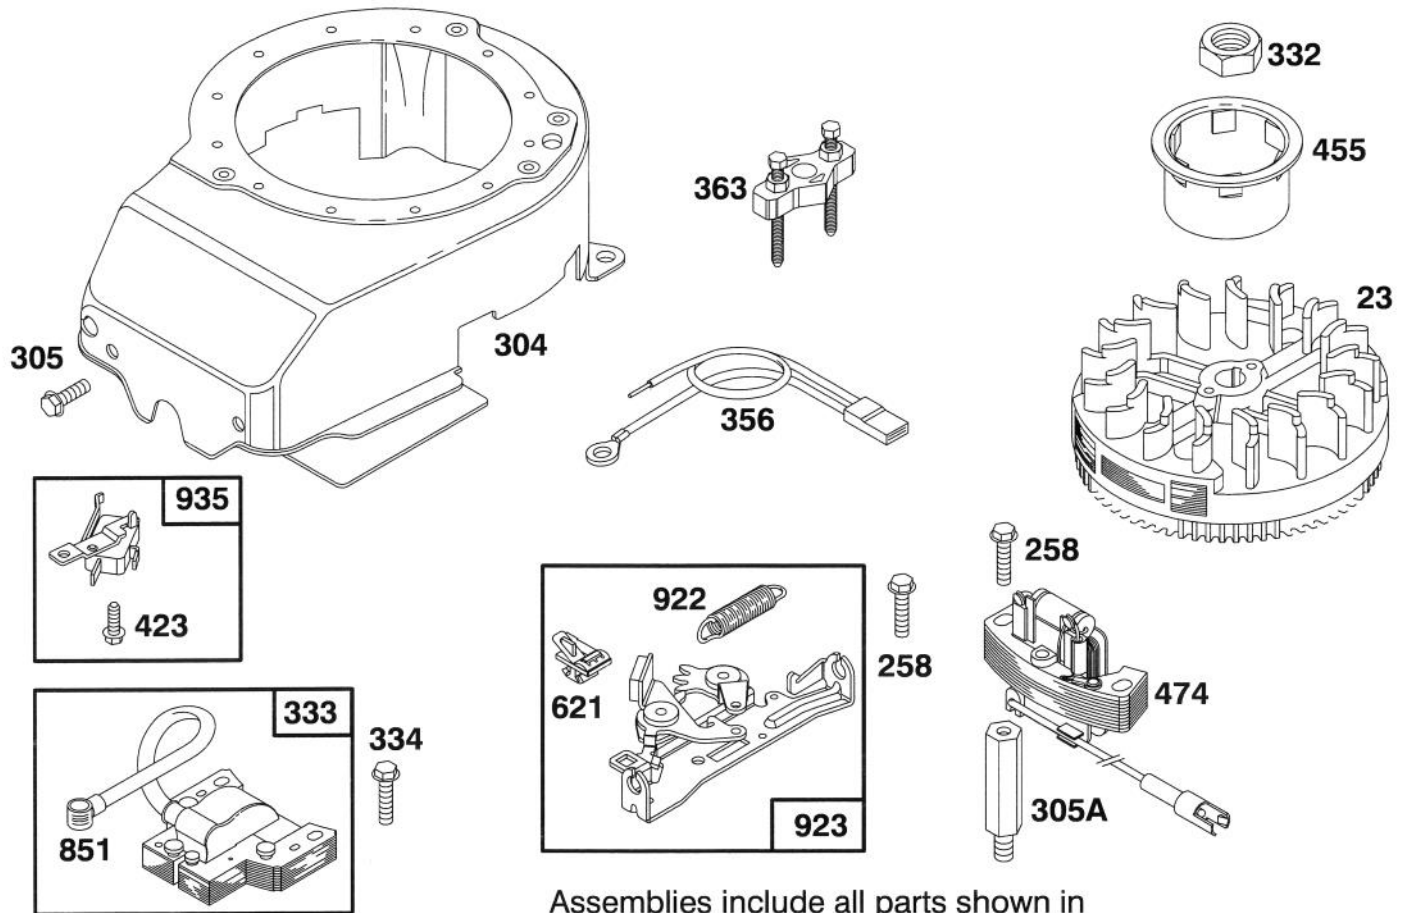

Assemblies include all parts shown in frames.

ENGINE BRIGGS & STRATTON MODEL 124707-3185-01

Ref. No.	Part No.	Description	No. Used
23	492175	Flywheel-Magneto	1
258	94512	Screw-Hex. Head	1
304	493293	Housing-Blower	1
305	94729	Screw-Hex. Head Sem	1
305A	94510	Stud-Stator Mounting	1
332	92284	Nut-Flywheel	1
333	802574	Armature-Magneto	1
334	94731	Screw-Armature Mtg.	1
356	398808	Wire-Ground	1

Ref. No.	Part No.	Description	No. Used
363	19069	Puller-Flywheel	1
423	93758	Screw-Hex. Hd.	1
455	224250	Cup-Starter	1
474	492841	Stator Assembly	1
621	396847	Switch-Stop	1
851	221798	Terminal-Ignition Cable	1
922	262640	Spring-Brake	1
923	493442	Brake Assembly	1
935	398758	Bracket and Switch Assy.	1