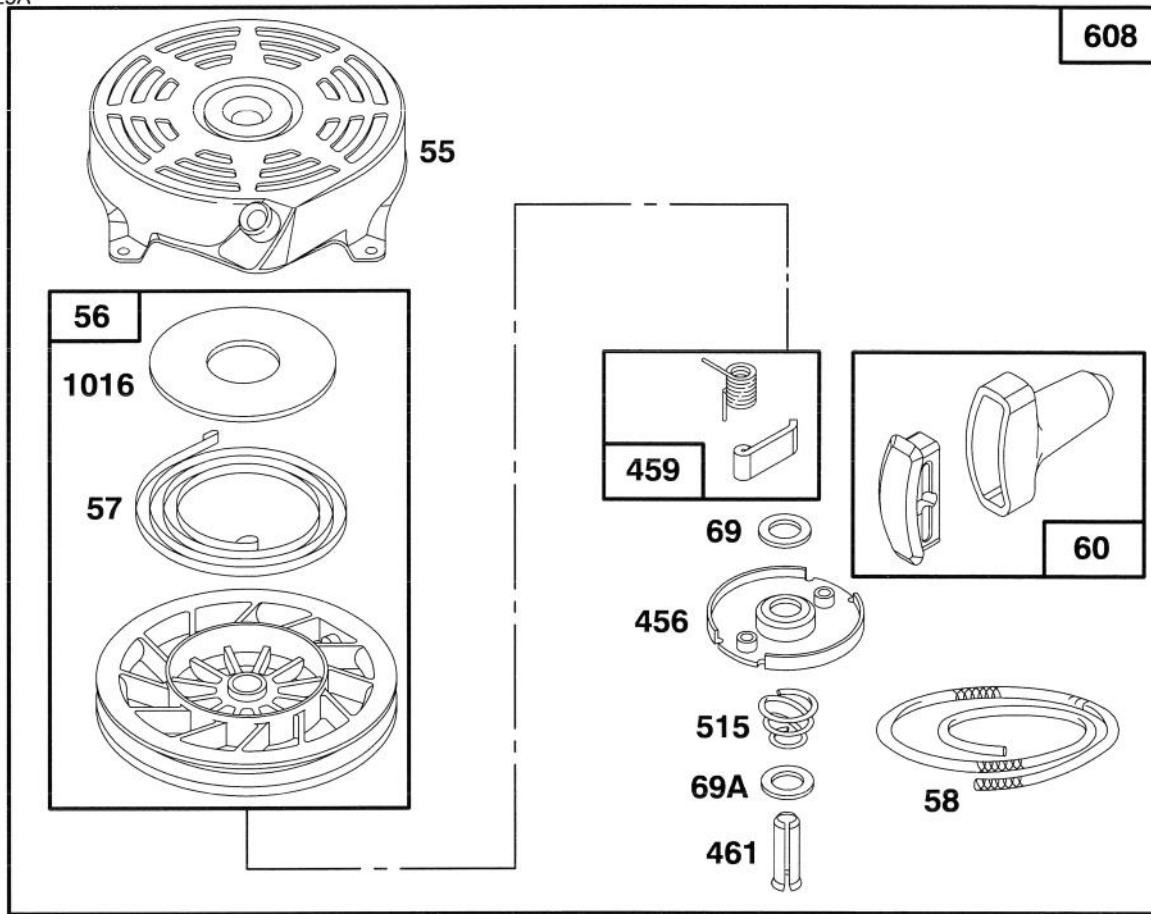

Assemblies include all parts shown in frames.

ENGINE BRIGGS & STRATTON MODEL 124707-3185-01

Ref. No.	Part No.	Description	No. Used
55	492831	Housing—Rewind Starter	1
56	492832	Pulley—Rewind Starter	1
57	262594	Spring—Rewind Starter	1
58	280399	Rope—Rewind Starter (Cut to 88-5/8")	1
60	393152	Handle—Rewind Starter	1
69	280973	Washer—Rewind Starter	1
69A	224322	Washer—Rewind Starter	1
456	224321	Retainer—Rewind Starter	1

Ref. No.	Part No.	Description	No. Used
459	492833	Pawl—Starter	1
461	262626	Pin—Starter	1
515	262625	Spring—Torsion	1
608	493295	Starter Assy.—Rewind Includes: 94128 Screw—Hex. Head 92987 Nut—Hex.	1
1016	224278	Cover—Rewind Starter	1