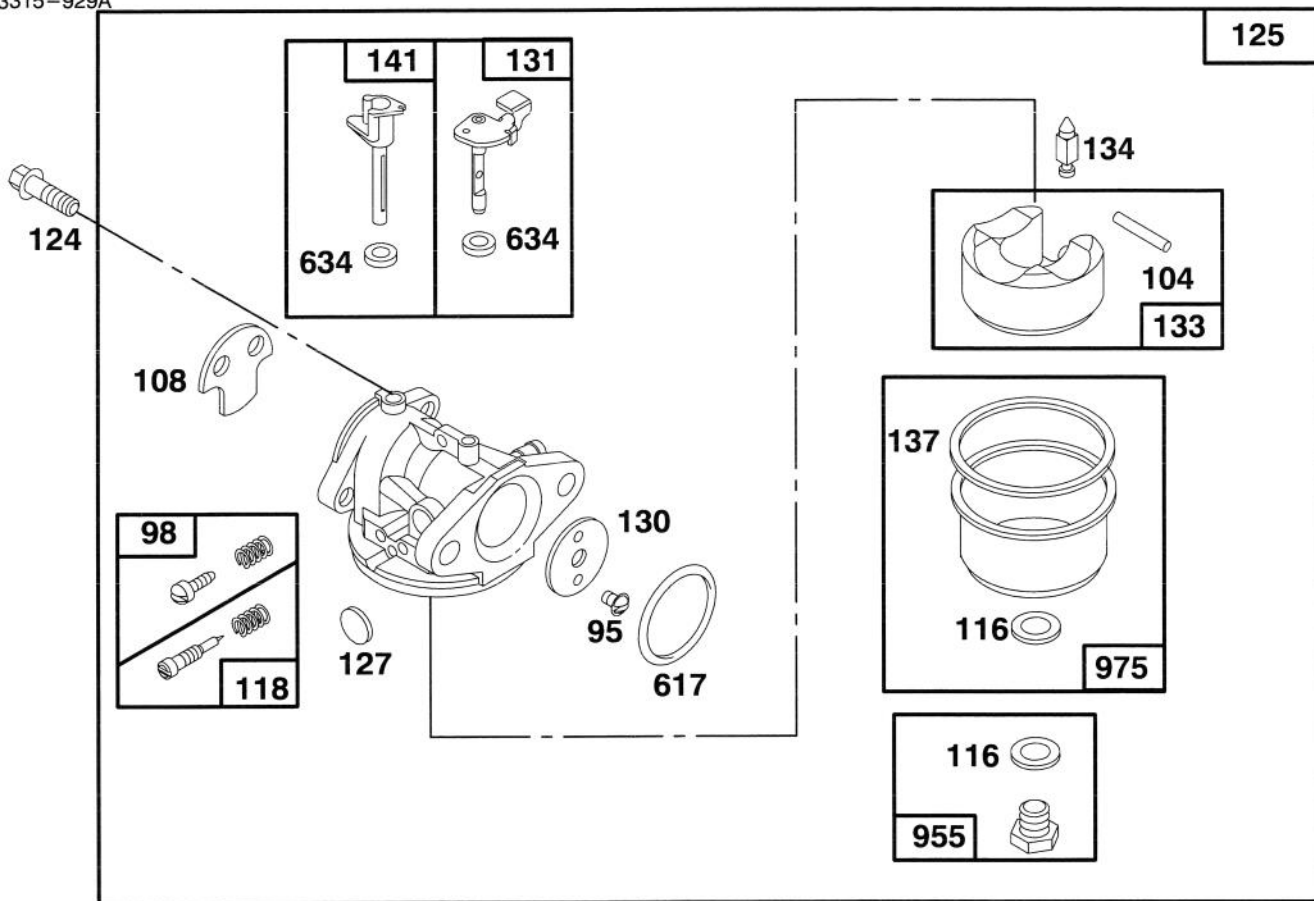

★ Included in Gasket Set-Part No. 493263.

Assemblies include all parts shown in frames.

ENGINE BRIGGS & STRATTON MODEL 124707-3185-01

Ref. No.	Part No.	Description	No. Used
★12	272198	Gasket—Crankcase	1
15	94720	Plug—Oil Drain	1
16	494546	Crankshaft	1
		Note: Order 94388 For Timing Gear Key.	1
18	493279	Sump—Engine	1
★20	399781	Seal—Oil	1
22	94220	Screw—Sump Mtg. Sem Mtg.	1
		Note: 94612 Screw—Sump Mtg. (One (1) Used in Hole Nearest Breather.)	1
24	222698	Key—Flywheel	1
25	493262	Piston Assy. (Standard)	1
	493385	Piston Assy. (.010" O.S.)	1
	493386	Piston Assy. (.020" O.S.)	1
	493387	Piston Assy. (.030" O.S.)	1
26	493261	Ring Set—Piston (Standard)	1
	493388	Ring Set—Piston (.010" O.S.)	1
	493389	Ring Set—Piston (.020" O.S.)	1
	493390	Ring Set—Piston (.030" O.S.)	1

Ref. No.	Part No.	Description	No. Used
27	26026	Lock—Piston Pin	1
28	298909	Pin Assembly—Piston (Standard)	1
	298908	Pin Assembly—Piston (.005" O.S.)	1
29	490566	Rod Assembly— Connecting Rod	1
		Note: For Connecting Rod With .020" Undersize Crankpin Bearing— Order No. 490743.	1
32	94405	Screw—Connecting Rod	1
33	262651	Valve—Exhaust	1
34	262652	Valve—Intake	1
35	262224	Spring—Valve	1
40	93312	Retainer—Valve Spring	1
45	262204	Tappet—Valve	1
46	492830	Gear—Cam	1
47	493737	Oil Slinger Gear and Bracket	1
741	262598	Gear—Timing	1

★ Included in Gasket Set—Part No. 493263.

Assemblies include all parts shown in frames.

ENGINE BRIGGS & STRATTON MODEL 124707-3185-01

Ref. No.	Part No.	Description	No. Used
95	94098	Screw—Throttle Valve Mtg.	1
98	398185	Screw—Idle Adjustment	1
●104	231371	Pin—Float Hinge	1
108	223471	Valve—Choke	1
◆◆116		Gasket—Sealing (Sold in Kit Only).	1
●118	493765	Valve and Spring— Needle	1
124	94525	Screw—Carburetor Mtg.	1
125	494217	Carburetor Assembly	1
●127		Plug—Welch (Sold in Kit Only).	1
130	223470	Valve—Throttle	1