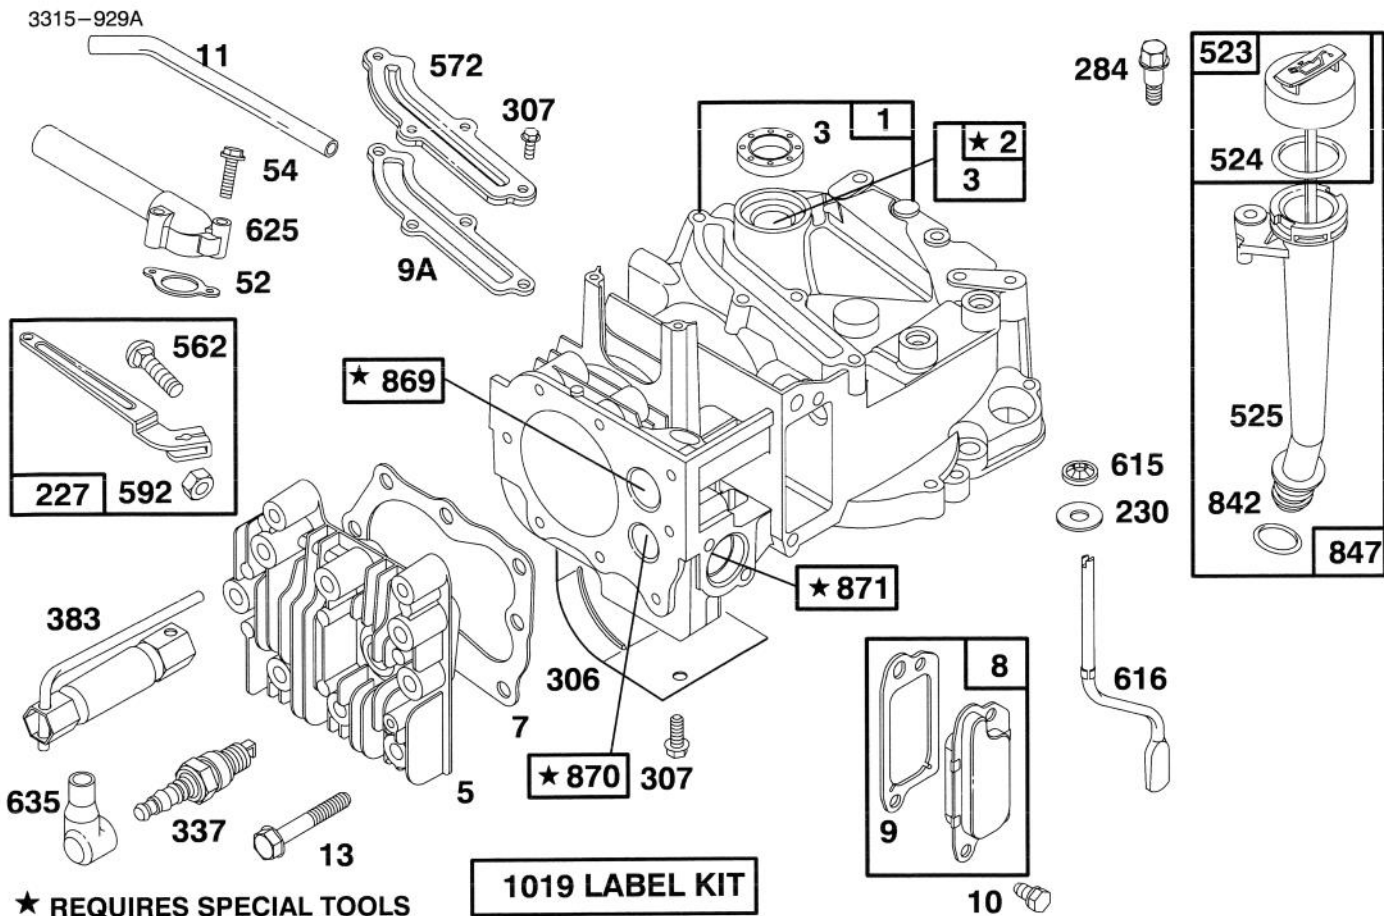

*Not Illustrated

C-1394

HANDLE ASSEMBLY

Ref. No.	Part No.	Description	No. Used	Ref. No.	Part No.	Description	No. Used
1	16-1649	Panel - Control (Incl. Ref. #4, 19, & 24)	1	16	92-2260	Screw - Handle	2
2	76-2712	Control - Ground Speed (Bend Type #1) (Sheath Lg. 41 3/4") (Wire Lg. 2 1/2")	1	17	3290-378	Tie - Cable	4
3	92-2278	Handle - Upper	1	18	19-4050	Knob - Handle Release	2
4	63-9060	Decal - Danger	1	19	92-3146	Decal - Panel Front	1
5	74-3894	Control - Throttle (Bend Type #3) (Sheath Lg. 60") (Wire Lg. 2 1/8")	1	20	32144-115	Screw - Self Tap Slotted	5
6	2412-50	Clip Convoluted Tubing	4	21	86-9671	Guide - Rope	1
7	46-6440	Cover - Control Cables	1	22	3296-73	Nut - Lock	1
8	84-8361	Latch - Handle L.H.	1	23	84-8401	Latch - Handle R.H.	1
9	27-7211	Screw - Shoulder	2	24	92-8658	Decal - Instructions	1
10	27-7210	Screw - Shoulder	2	25	80-3671	Harness - Wire	1
11	3-3287	Spacer	2	26	63-8360	Key - Ignition	1
12	82-5531-05	Lower Handle Assembly	1	27	55-8180	Retainer - Battery	1
13	3296-72	Nut - Lock	3	28	92-8659	Decal - Charging Instructions	1
14	3296-47	Nut - Lock	3	29	55-7520	Battery Assembly	1
†15	49-2750	Pin - Handle	2	30	46-5780	Switch - Starter (Incl. Ref. #31 & 32)	1
				31	3254-5	Washer - Lock	1
				32	218-461	Nut - Hex	1
				33	92-1743	Charger - Battery	1
				34	92-1709	Decal - Caution	1

†Service Replacement Part

C-1395

TRACTION CONTROL ASSEMBLY

Ref. No.	Part No.	Description	No. Used
1	321-39	Screw - Hex Hd. Cap	1
2	49-1630	Support - Spacer	2
3	92-2260	Screw - Handle	2
4	92-2269	Screw - Handle	1
5	46-5520	Lever - Traction	1
6	46-5481	Cable - Traction	1
7	76-4330	Cable - Brake	1

Ref. No.	Part No.	Description	No. Used
8	46-6980	Support - Cable	1
9	3256-1	Washer - Flat	1
10	3296-73	Nut - Lock	2
11	66-5351	Lever - Control	1
12	3296-74	Nut - Lock	2
13	71-3080	Bar - Control	1

ENGINE BRIGGS & STRATTON MODEL 124707-3185-01