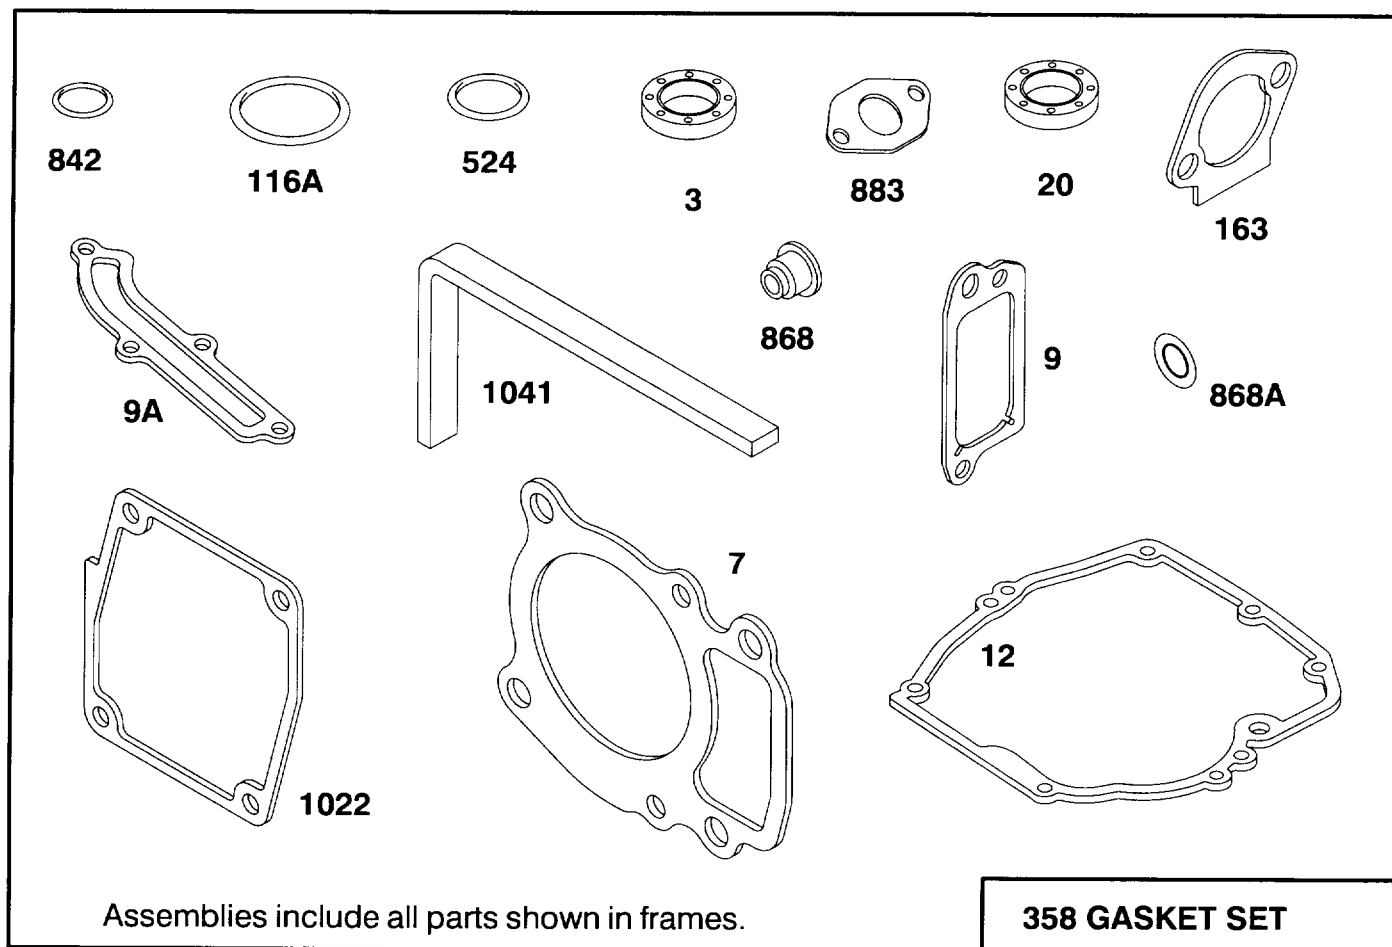

ENGINE GTS 150

Ref. No.	Part No.	Description	No. Used
3	77-9060	Seal - Oil	1
7	77-7740	Gasket - Cylinder Head	1
9	77-7440	Gasket - Valve Cover	1
9A	77-7410	Gasket - Breather	1
12	77-7550	Gasket - Engine Base	1
20	77-7570	Seal - Oil	1
116A	77-7660	Seal - O Ring	1
163	77-7960	Gasket - Air Cleaner	1

Ref. No.	Part No.	Description	No. Used
524	77-7270	Seal - Intake Elbow	1
842	77-7300	Seal - O Ring	1
868	77-7890	Seal Assy - Valve	1
868A	77-7900	Gasket - Valve	1
883	77-7760	Gasket - Exhaust	1
1022	77-7320	Gasket - Rocker Cover	1
1041	77-8590	Seal - Foam	1