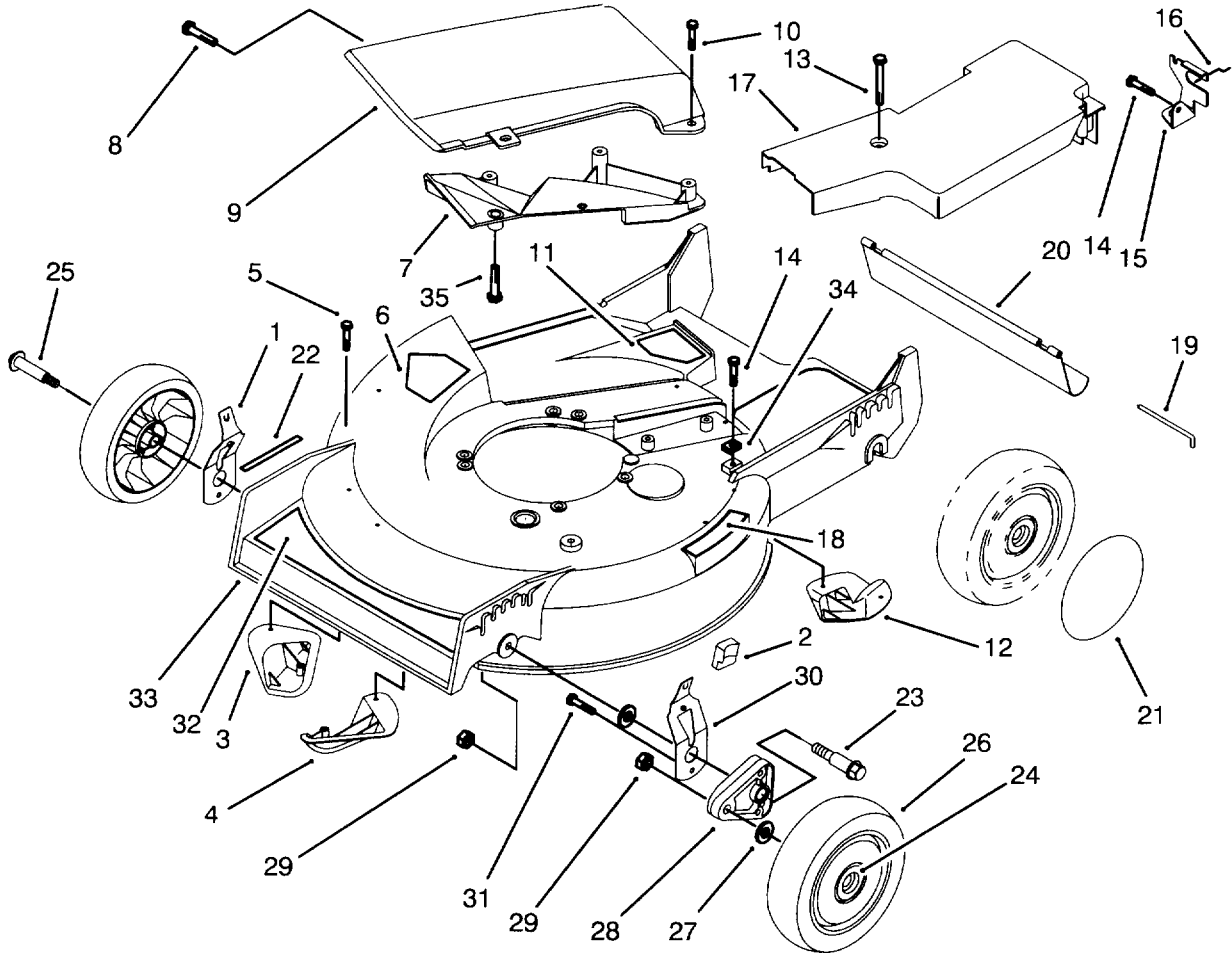

MODEL NO. 20438-3900001 & UP	PARTS CATALOG
21" RECYCLER[®] Mower	

C-1331

HOUSING ASSEMBLY

Ref. No.	Part No.	Description	No. Used
1	71-0561	Spring Arm Ass'y R.H.	1
2	25-7740	Knob - Arm	2
3	92-1720	Plate - Kicker R.H. Front	1
4	92-1730	Plate - Kicker L.H. Front	1
5	32144-111	Screw - Plastite	6
6	43-8480	Decal - Danger	1
7		Deflector - Recycler	1
8	46-6810	Screw & Washer Ass'y	1
9	14-4069	Cover Assembly (Incl. Ref. #7 & 35)	1
10	46-6811	Screw - Thread Forming	3
11	82-8450	Decal - Danger	1
12	92-1750	Plate - Kicker L.H. Rear	1
13	37-7260	Screw - Special	2
14	32144-70	Screw - Thread Forming	2
15	82-5680	Bracket - Traction Adj.	1

Ref. No.	Part No.	Description	No. Used
16	46-7030	Retainer - Cable	1
17	82-9910	Cover - Belt	1
18	46-7370	Decal - Step Pad	1
19	33-3208	Rod - Shield	1
20	44-0580	Shield - Trailing	1
21	91-2253	Cover - Wheel	1
22	92-2279	Decal - H.O.C.	4
23	66-0560	Screw - Pivot	2
24	27-6250	Bushing	4
25	27-6232	Bolt - Wheel	2
26	14-9989	Wheel & Tire Assembly (Incl. Ref. #24)	2
27	40-1940	Washer - Wheel Bolt	4
28	66-0580-03	Arm - Pivot	2
29	3296-6	Nut - Lock	4
30	71-0571	Spring Arm Ass'y L.H.	1

C-1331

HOUSING ASSEMBLY (CONTINUED)

Ref. No.	Part No.	Description	No. Used
31	32144-85	Screw - Thread Forming	2
32	92-2281	Decal - Deck	1
33	16-1589	Housing Assembly (Incl. Ref. #1, 3-6, 8, 11 - 12, 14, 22, pg.1) (Incl. Ref. #5 pg. 3) (Incl. Ref. #30-31 pg.4)	1

Ref. No.	Part No.	Description	No. Used
34	62-3720	Clamp - Cable	1
35		Screw - Plastite	5

C-1332

ENGINE ASSEMBLY

Ref. No.	Part No.	Description	No. Used	Ref. No.	Part No.	Description	No. Used
1	2210-249	Clamp - Throttle	1	6	32144-70	Screw - Hex Washer Hd.	2
2	2210-313	Screw - Clamp	1	7	32144-102	Screw - Thread Forming	3
3	77-8981	Engine	1	8	92-2289	Plate - Toro	1
4	92-3147	Decal - Recoil	1	9	55-3570	Gas Cap Assembly	1
5	66-0570	Guide - Belt	1				