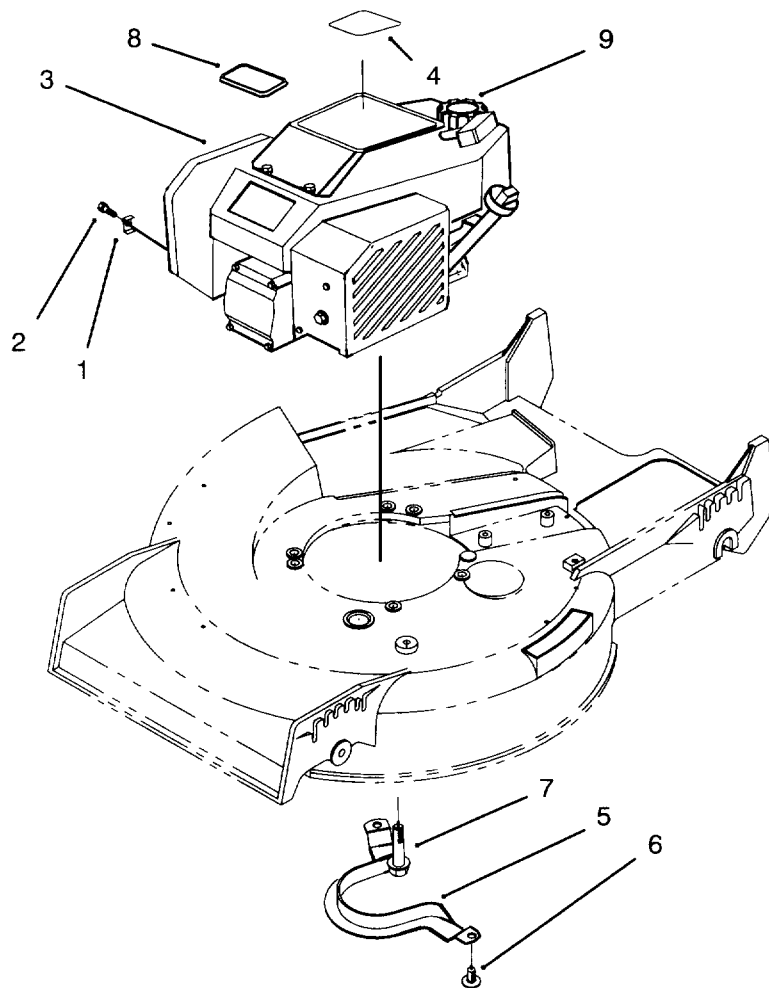

MODEL NO. 20438-3900001 & UP	PARTS CATALOG
21" RECYCLER[®] Mower	

C-1331

HOUSING ASSEMBLY

Ref. No.	Part No.	Description	No. Used
1	71-0561	Spring Arm Ass'y R.H.	1
2	25-7740	Knob - Arm	2
3	92-1720	Plate - Kicker R.H. Front	1
4	92-1730	Plate - Kicker L.H. Front	1
5	32144-111	Screw - Plastite	6
6	43-8480	Decal - Danger	1
7		Deflector - Recycler	1
8	46-6810	Screw & Washer Ass'y	1
9	14-4069	Cover Assembly (Incl. Ref. #7 & 35)	1
10	46-6811	Screw - Thread Forming	3
11	82-8450	Decal - Danger	1
12	92-1750	Plate - Kicker L.H. Rear	1
13	37-7260	Screw - Special	2
14	32144-70	Screw - Thread Forming	2
15	82-5680	Bracket - Traction Adj.	1

Ref. No.	Part No.	Description	No. Used
16	46-7030	Retainer - Cable	1
17	82-9910	Cover - Belt	1
18	46-7370	Decal - Step Pad	1
19	33-3208	Rod - Shield	1
20	44-0580	Shield - Trailing	1
21	91-2253	Cover - Wheel	1
22	92-2279	Decal - H.O.C.	4
23	66-0560	Screw - Pivot	2
24	27-6250	Bushing	4
25	27-6232	Bolt - Wheel	2
26	14-9989	Wheel & Tire Assembly (Incl. Ref. #24)	2
27	40-1940	Washer - Wheel Bolt	4
28	66-0580-03	Arm - Pivot	2
29	3296-6	Nut - Lock	4
30	71-0571	Spring Arm Ass'y L.H.	1

C-1331

HOUSING ASSEMBLY (CONTINUED)

Ref. No.	Part No.	Description	No. Used
31	32144-85	Screw - Thread Forming	2
32	92-2281	Decal - Deck	1
33	16-1589	Housing Assembly (Incl. Ref. #1, 3-6, 8, 11 - 12, 14, 22, pg.1) (Incl. Ref. #5 pg. 3) (Incl. Ref. #30-31 pg.4)	1

Ref. No.	Part No.	Description	No. Used
34	62-3720	Clamp - Cable	1
35		Screw - Plastite	5

C-1332

ENGINE ASSEMBLY

Ref. No.	Part No.	Description	No. Used	Ref. No.	Part No.	Description	No. Used
1	2210-249	Clamp - Throttle	1	6	32144-70	Screw - Hex Washer Hd.	2
2	2210-313	Screw - Clamp	1	7	32144-102	Screw - Thread Forming	3
3	77-8981	Engine	1	8	92-2289	Plate - Toro	1
4	92-3147	Decal - Recoil	1	9	55-3570	Gas Cap Assembly	1
5	66-0570	Guide - Belt	1				