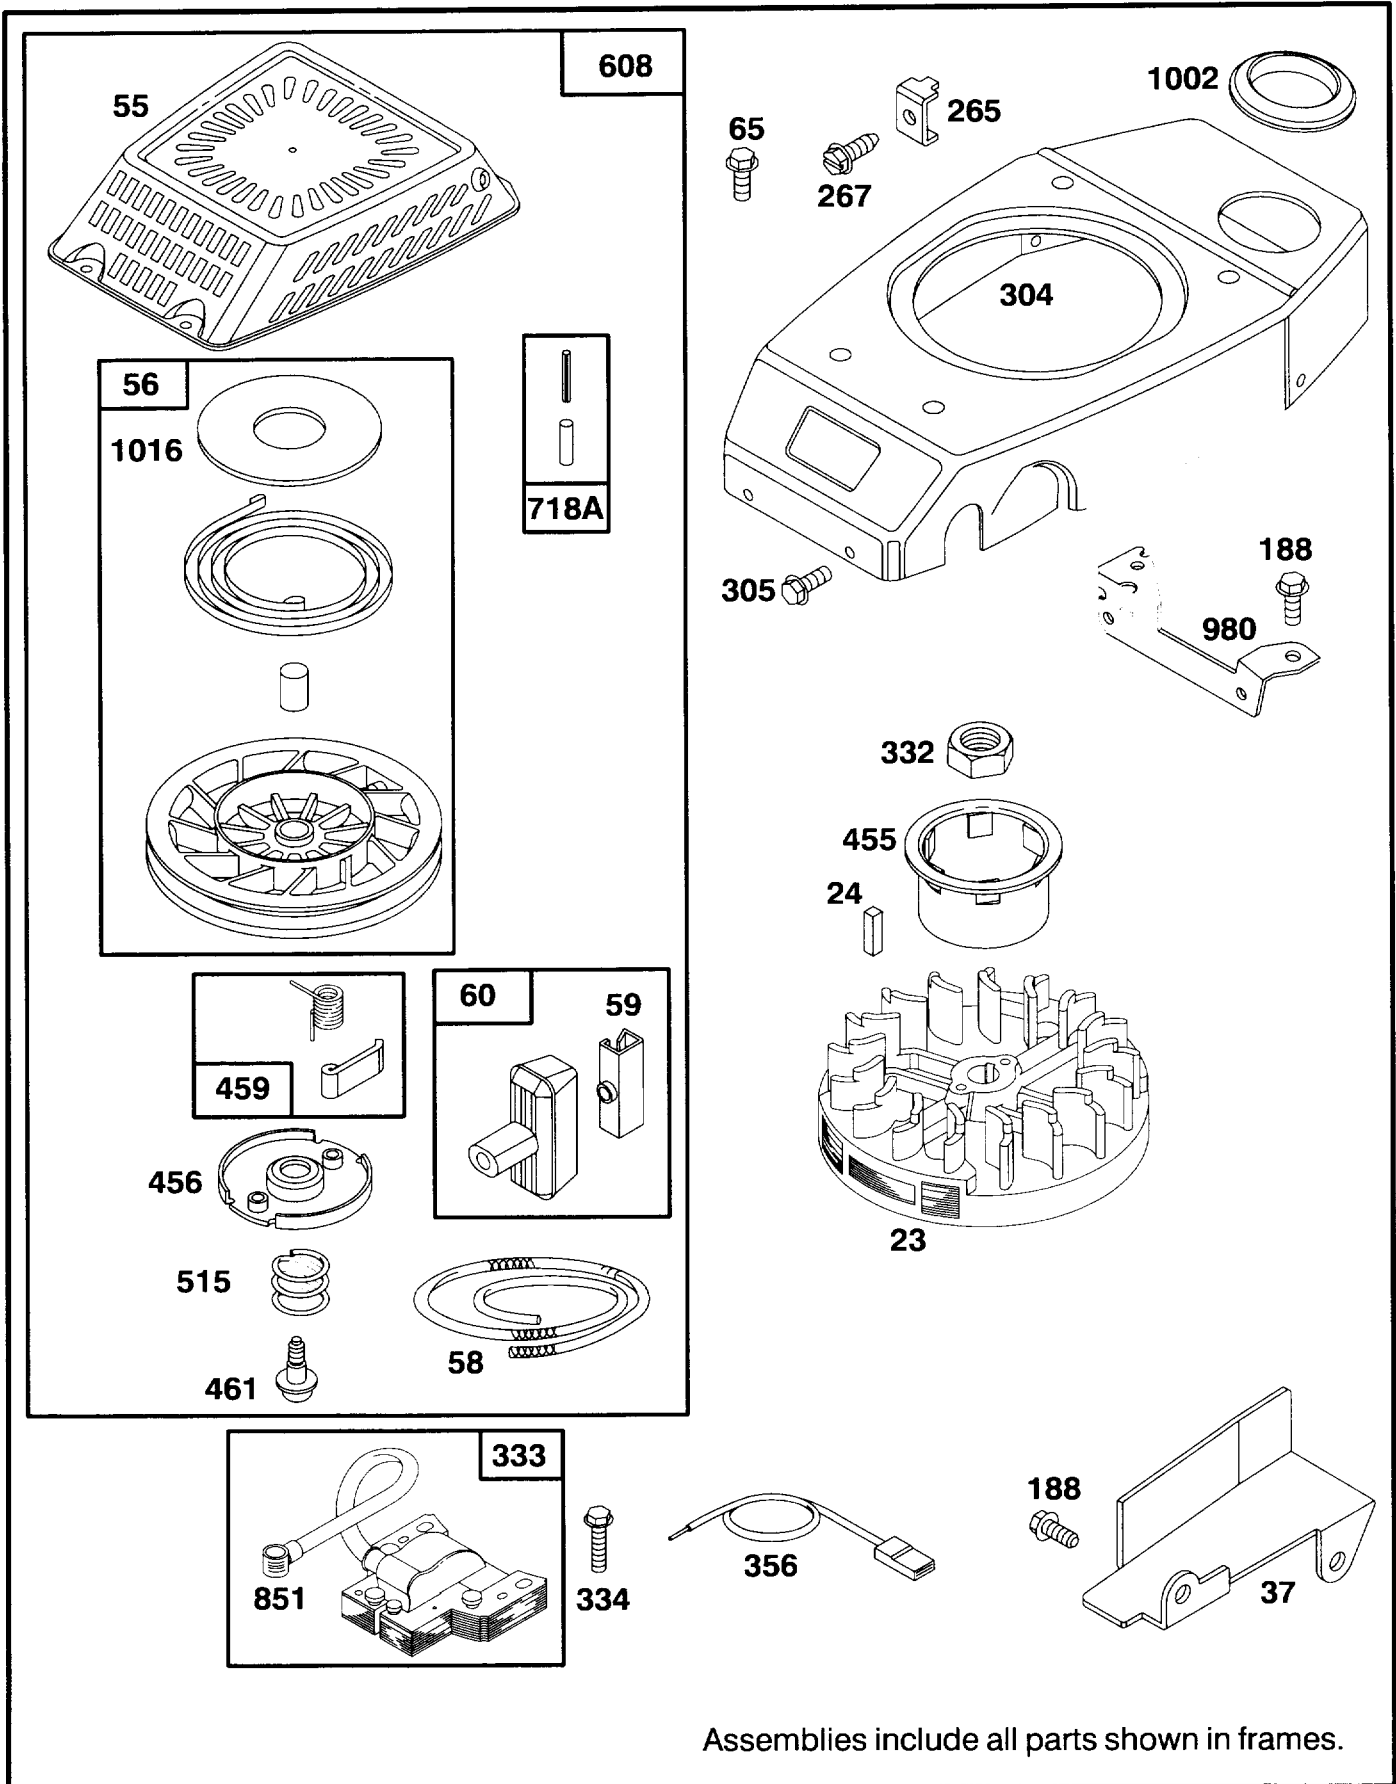

ENGINE GTS-150

Assemblies include all parts shown in frames.

ENGINE GTS-150

Ref. No.	Part No.	Description	No. Used
23	77-8330	Flywheel - Magneto	1
24	77-8340	Key - Flywheel	1
37	77-7190	Guard - Flywheel	1
55	77-8460	Housing - Rewind Starter	1
56	77-8560	Pulley - Rewind Starter	1
58	77-8480	Spool - Starter Rope (Cut To Suit)	1
59	77-7210	Insert - Starter Grip	1
60	77-8510	Grip - Starter Rope	1
65	77-8300	Screw - Hex. Head	4
188	77-7450	Screw - Hex. Head (Blower bracket, Flywheel Guard)	4
265	77-8280	Clamp - Casing	1
267	77-8290	Screw - Hex Head	1
304	77-8270	Housing - Blower	1
305	77-8310	Screw - Hex. Head (blower housing)	4

Ref. No.	Part No.	Description	No. Used
332	77-8360	Nut - Hex	1
333	77-8420	Armature - Magneto	1
334	77-8440	Screw - Sem	2
356	77-8400	Wire - Ground	1
455	77-8350	Cup - Starter	1
456	77-8470	Retainer - Spring	1
459	77-8530	Pawl & Spring Ratchet	2
461	77-8490	Screw - Rewind Starter	1
515	77-8500	Spring - Retainer	1
608	77-8450	Starter Assy - Rewind	1
718A	77-8550	Dowel - Sleeve	1
851	77-8430	Terminal - Spark Plug	1
980	77-7140	Bracket - Blower Housing.	1
1002	77-7180	Grommet	1
1016	77-8570	Cover - Pulley	1