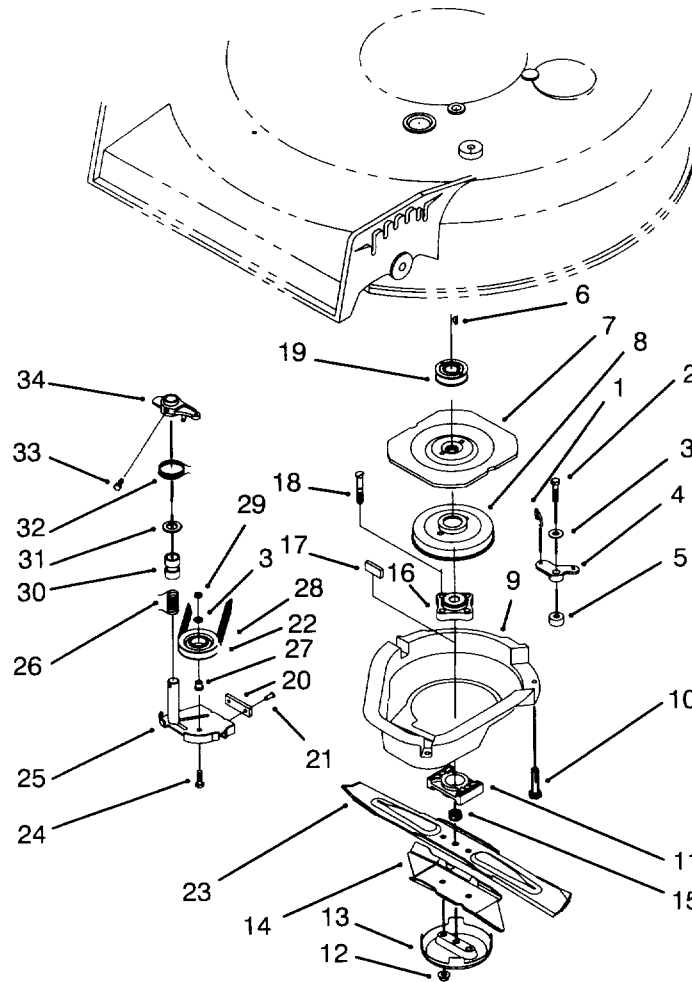

C-1331

HOUSING ASSEMBLY (CONTINUED)

Ref. No.	Part No.	Description	No. Used
31	32144-85	Screw - Thread Forming	2
32	92-2281	Decal - Deck	1
33	16-1589	Housing Assembly (Incl. Ref. #1, 3-6, 8, 11 - 12, 14, 22, pg.1) (Incl. Ref. #5 pg. 3) (Incl. Ref. #30-31 pg.4)	1

Ref. No.	Part No.	Description	No. Used
34	62-3720	Clamp - Cable	1
35		Screw - Plastite	5

C-1332

ENGINE ASSEMBLY

Ref. No.	Part No.	Description	No. Used	Ref. No.	Part No.	Description	No. Used
1	2210-249	Clamp - Throttle	1	6	32144-70	Screw - Hex Washer Hd.	2
2	2210-313	Screw - Clamp	1	7	32144-102	Screw - Thread Forming	3
3	77-8981	Engine	1	8	92-2289	Plate - Toro	1
4	92-3147	Decal - Recoil	1	9	55-3570	Gas Cap Assembly	1
5	66-0570	Guide - Belt	1				

C-1336

BLADE BRAKE CLUTCH ASSEMBLY

Ref. No.	Part No.	Description	No. Used
1	49-2810	Link - Control	1
2	32104-107	Screw - Self Tap Hex Hd.	1
3	3256-23	Washer - Plain	2
4	49-7960	Bell Crank	1
5	49-7950	Sleeve - Bell Crank	1
6	3257-17	Key - Woodruff	1
7	56-6160	Flywheel	1
8	56-6170	Drum - Brake	1
9	46-5690	Shield	1
10	46-6811	Screw - Thread Forming Hex Washer Hd.	3
11	62-4280	Spacer - Blade	1
12	54-9190	Locknut	2
13	80-2770	Cup - Anti-Scalp	1
14	91-2255	Stiffener - Blade	1
15	3296-33	Locknut	1
16	42-6890	Hub Assembly	1
17	52-3480	Dampener - Vibration	2

Ref. No.	Part No.	Description	No. Used
18	42-3190	Bolt - Blade	2
19	62-7560	Pulley Driver	1
20		Pad - Brake	1
21	3295-23	Rivet - Semi Tubular	2
22	46-5650	Pulley Idler	1
23	14-9419	Blade - 21"	1
24	322-16	Hex Hd. Capscrew	1
25	49-7920	Brake Plate (Incl. Ref. # 20 & 21)	1
26	46-5670	Spring - Torsion Lower	1
27	46-5630	Hub - Idler Pulley	1
28	42-0884	V-Belt	1
29	3296-47	Locknut	1
30	68-9780	Bearing	2
31	70-1160	Washer - P.M.	1
32	49-7970	Spring - Torsion Upper	1
33	32104-96	Screw - Self Tap Hex Hd.	1
34	49-2820	Lever	1