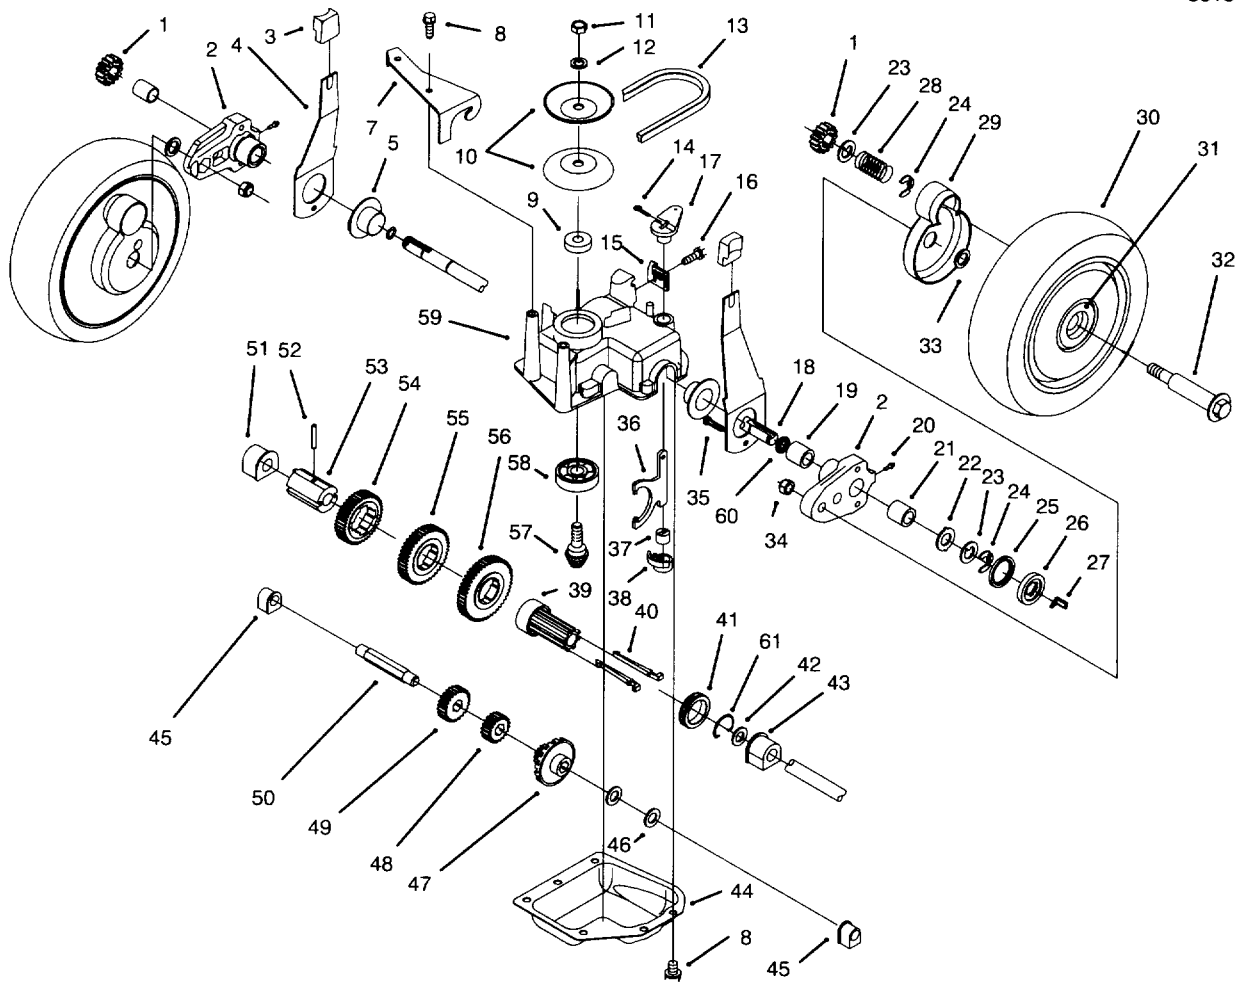

C-1331

HOUSING ASSEMBLY (CONTINUED)

Ref. No.	Part No.	Description	No. Used
31	32144-85	Screw - Thread Forming	2
32	92-2281	Decal - Deck	1
33	16-1589	Housing Assembly (Incl. Ref. #1, 3-6, 8, 11 - 12, 14, 22, pg.1) (Incl. Ref. #5 pg. 3) (Incl. Ref. #30-31 pg.4)	1

Ref. No.	Part No.	Description	No. Used
34	62-3720	Clamp - Cable	1
35		Screw - Plastite	5

C-1332

ENGINE ASSEMBLY

Ref. No.	Part No.	Description	No. Used	Ref. No.	Part No.	Description	No. Used
1	2210-249	Clamp - Throttle	1	6	32144-70	Screw - Hex Washer Hd.	2
2	2210-313	Screw - Clamp	1	7	32144-102	Screw - Thread Forming	3
3	77-8981	Engine	1	8	92-2289	Plate - Toro	1
4	92-3147	Decal - Recoil	1	9	55-3570	Gas Cap Assembly	1
5	66-0570	Guide - Belt	1				

C-1336

BLADE BRAKE CLUTCH ASSEMBLY

Ref. No.	Part No.	Description	No. Used
1	49-2810	Link - Control	1
2	32104-107	Screw - Self Tap Hex Hd.	1
3	3256-23	Washer - Plain	2
4	49-7960	Bell Crank	1
5	49-7950	Sleeve - Bell Crank	1
6	3257-17	Key - Woodruff	1
7	56-6160	Flywheel	1
8	56-6170	Drum - Brake	1
9	46-5690	Shield	1
10	46-6811	Screw - Thread Forming Hex Washer Hd.	3
11	62-4280	Spacer - Blade	1
12	54-9190	Locknut	2
13	80-2770	Cup - Anti-Scalp	1
14	91-2255	Stiffener - Blade	1
15	3296-33	Locknut	1
16	42-6890	Hub Assembly	1
17	52-3480	Dampener - Vibration	2

Ref. No.	Part No.	Description	No. Used
18	42-3190	Bolt - Blade	2
19	62-7560	Pulley Driver	1
20		Pad - Brake	1
21	3295-23	Rivet - Semi Tubular	2
22	46-5650	Pulley Idler	1
23	14-9419	Blade - 21"	1
24	322-16	Hex Hd. Capscrew	1
25	49-7920	Brake Plate (Incl. Ref. # 20 & 21)	1
26	46-5670	Spring - Torsion Lower	1
27	46-5630	Hub - Idler Pulley	1
28	42-0884	V-Belt	1
29	3296-47	Locknut	1
30	68-9780	Bearing	2
31	70-1160	Washer - P.M.	1
32	49-7970	Spring - Torsion Upper	1
33	32104-96	Screw - Self Tap Hex Hd.	1
34	49-2820	Lever	1