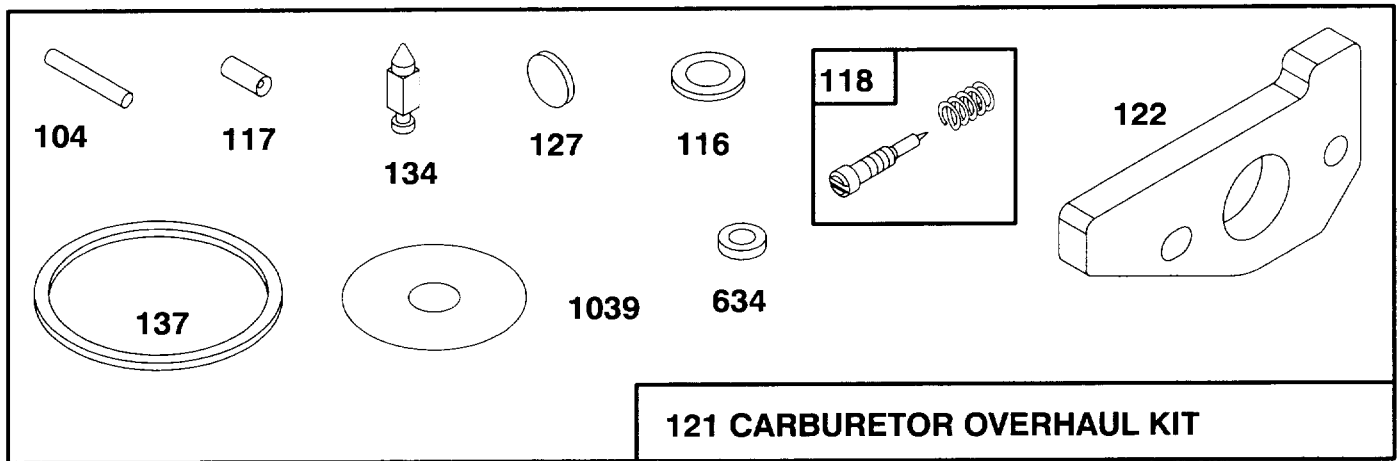

Assemblies include all parts shown in frames.

ENGINE GTS 150

Ref. No.	Part No.	Description	No. Used
104	77-8180	Pin - Float Hinge	1
116	77-8210	Washer - Fuel Bowl	1
117	77-8060	Jet - Needle Valve	1
118	77-8230	Valve & Kit - Needle	1
121	77-8920	Overhaul Kit - Carburetor	1
122	77-7820	Adapter Assy.	1
127	77-8100	Plug - Welch	1

Ref. No.	Part No.	Description	No. Used
134	77-8110	Valve - Float (Includes Seat)	1
137	77-8200	Gasket - Fuel Bowl	1
358	77-8900	Gasket Set	1
634	77-8150	Washer - Seal	2
977	77-8930	Gasket Set - Carburetor	1
1039	77-7250	Limiter - Float	1
	77-9000	High Altitude Jet	1