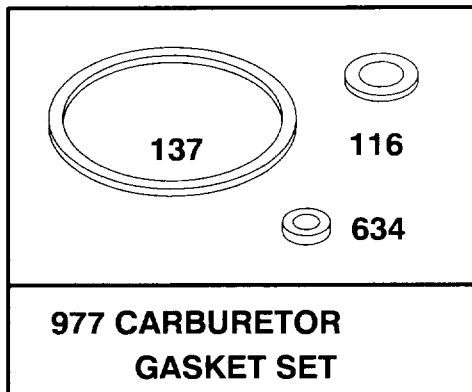

Assemblies include all parts shown in frames.

ENGINE GTS 150

Ref. No.	Part No.	Description	No. Used
104	77-8180	Pin - Float Hinge	1
116	77-8210	Washer - Fuel Bowl	1
117	77-8060	Jet - Needle Valve	1
118	77-8230	Valve & Kit - Needle	1
121	77-8920	Overhaul Kit - Carburetor	1
122	77-7820	Adapter Assy.	1
127	77-8100	Plug - Welch	1

Ref. No.	Part No.	Description	No. Used
134	77-8110	Valve - Float (Includes Seat)	1
137	77-8200	Gasket - Fuel Bowl	1
358	77-8900	Gasket Set	1
634	77-8150	Washer - Seal	2
977	77-8930	Gasket Set - Carburetor	1
1039	77-7250	Limiter - Float	1
	77-9000	High Altitude Jet	1