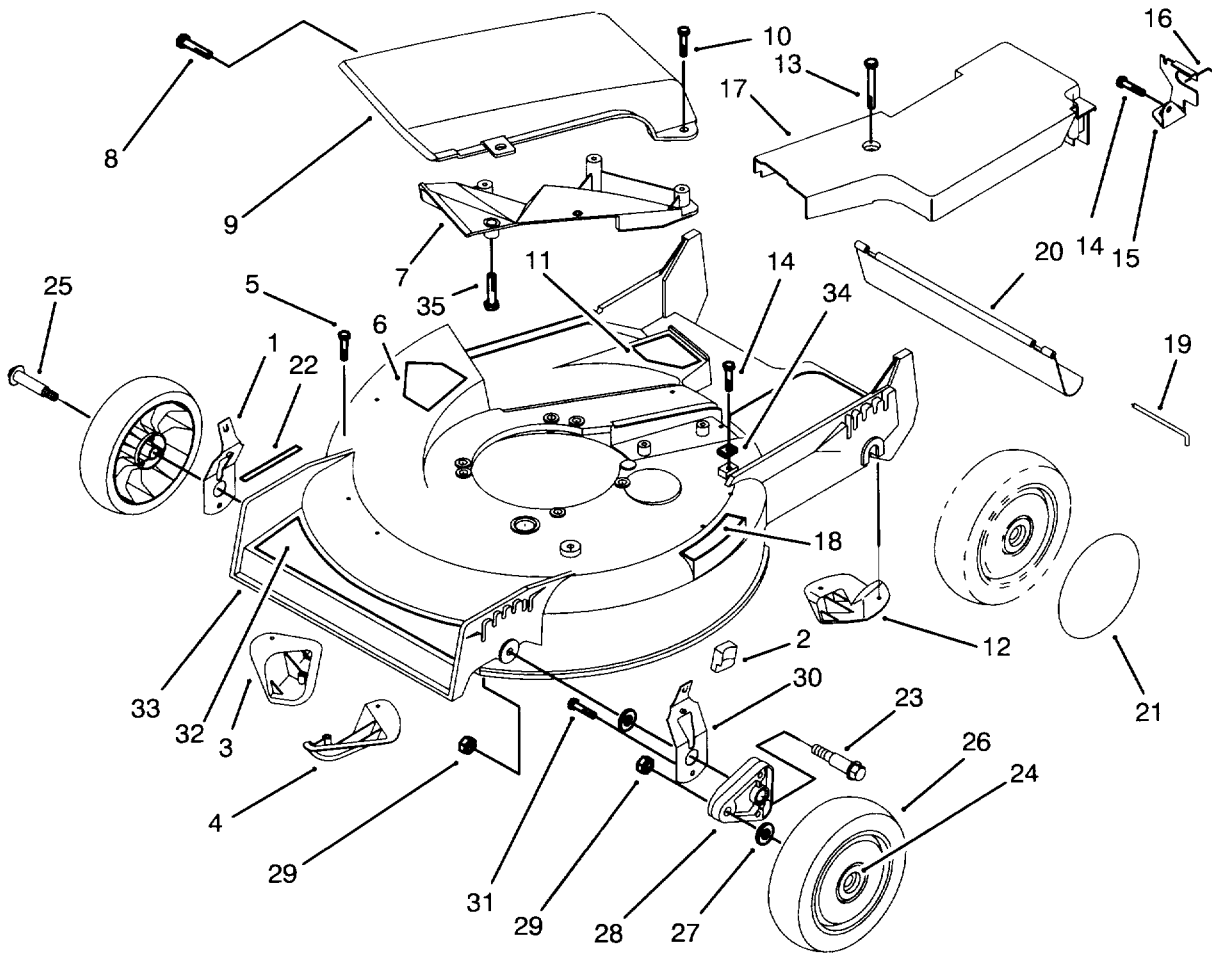

MODEL NO. 20438-3900001 & UP	PARTS CATALOG
21" RECYCLER[®] Mower	

C-1331

HOUSING ASSEMBLY

Ref. No.	Part No.	Description	No. Used
1	71-0561	Spring Arm Ass'y R.H.	1
2	25-7740	Knob - Arm	2
3	92-1720	Plate - Kicker R.H. Front	1
4	92-1730	Plate - Kicker L.H. Front	1
5	32144-111	Screw - Plastite	6
6	43-8480	Decal - Danger	1
7		Deflector - Recycler	1
8	46-6810	Screw & Washer Ass'y	1
9	14-4069	Cover Assembly (Incl. Ref. #7 & 35)	1
10	46-6811	Screw - Thread Forming	3
11	82-8450	Decal - Danger	1
12	92-1750	Plate - Kicker L.H. Rear	1
13	37-7260	Screw - Special	2
14	32144-70	Screw - Thread Forming	2
15	82-5680	Bracket - Traction Adj.	1

Ref. No.	Part No.	Description	No. Used
16	46-7030	Retainer - Cable	1
17	82-9910	Cover - Belt	1
18	46-7370	Decal - Step Pad	1
19	33-3208	Rod - Shield	1
20	44-0580	Shield - Trailing	1
21	91-2253	Cover - Wheel	1
22	92-2279	Decal - H.O.C.	4
23	66-0560	Screw - Pivot	2
24	27-6250	Bushing	4
25	27-6232	Bolt - Wheel	2
26	14-9989	Wheel & Tire Assembly (Incl. Ref. #24)	2
27	40-1940	Washer - Wheel Bolt	4
28	66-0580-03	Arm - Pivot	2
29	3296-6	Nut - Lock	4
30	71-0571	Spring Arm Ass'y L.H.	1

C-1331

HOUSING ASSEMBLY (CONTINUED)

Ref. No.	Part No.	Description	No. Used
31	32144-85	Screw - Thread Forming	2
32	92-2281	Decal - Deck	1
33	16-1589	Housing Assembly (Incl. Ref. #1, 3-6, 8, 11 - 12, 14, 22, pg.1) (Incl. Ref. #5 pg. 3) (Incl. Ref. #30-31 pg.4)	1

Ref. No.	Part No.	Description	No. Used
34	62-3720	Clamp - Cable	1
35		Screw - Plastite	5

C-1332

ENGINE ASSEMBLY

Ref. No.	Part No.	Description	No. Used	Ref. No.	Part No.	Description	No. Used
1	2210-249	Clamp - Throttle	1	6	32144-70	Screw - Hex Washer Hd.	2
2	2210-313	Screw - Clamp	1	7	32144-102	Screw - Thread Forming	3
3	77-8981	Engine	1	8	92-2289	Plate - Toro	1
4	92-3147	Decal - Recoil	1	9	55-3570	Gas Cap Assembly	1
5	66-0570	Guide - Belt	1				