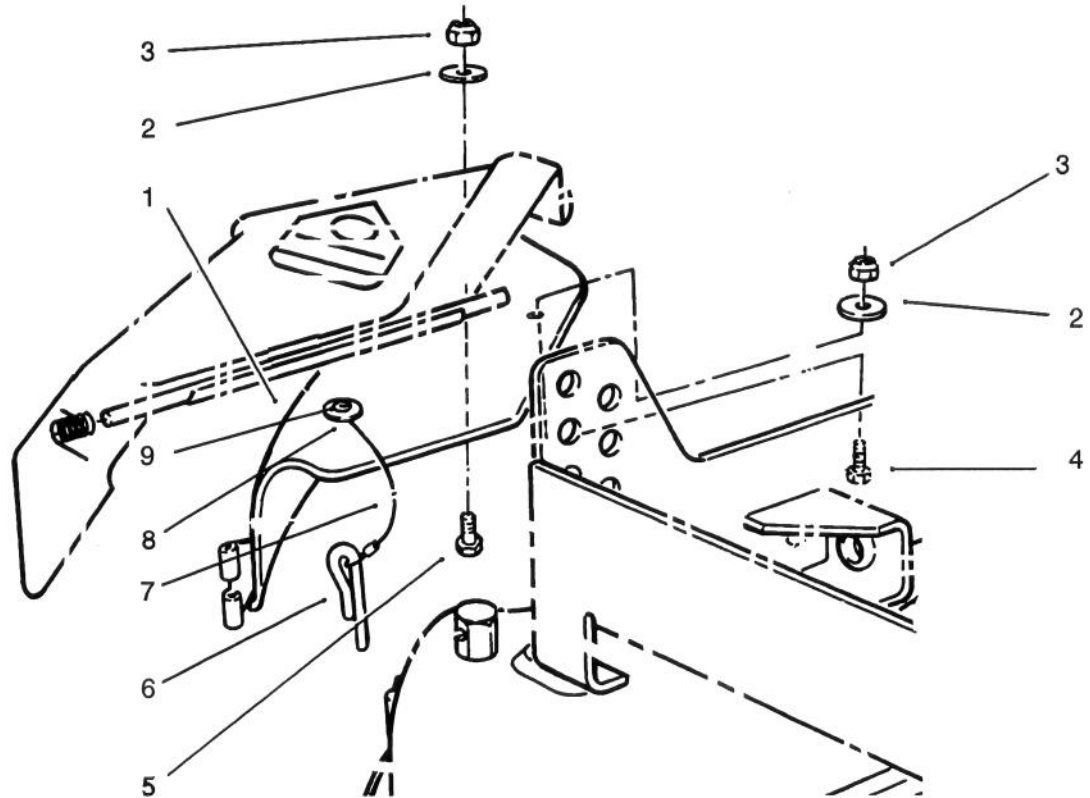

PART NO. 92-5754	PARTS CATALOG
KIT - UPDATE 32" RECYCLER DECK For Model 30133	

C-1353

COVER ASSEMBLY

Ref. No.	Part No.	Description	No. Used
1	92-5422	Mulcher Cover Assembly (Incl. Ref.# 6-9)	1
2	3256-23	Washer	2
3	3296-29	Nut	2
4	322-4	Screw	1

Ref. No.	Part No.	Description	No. Used
5	322-10	Screw	1
6	28-8130	Pin	1
7	28-8070	Lanyard	1
8	3236-49	Washer	1
9	3290-282	Rivet - Pop	1