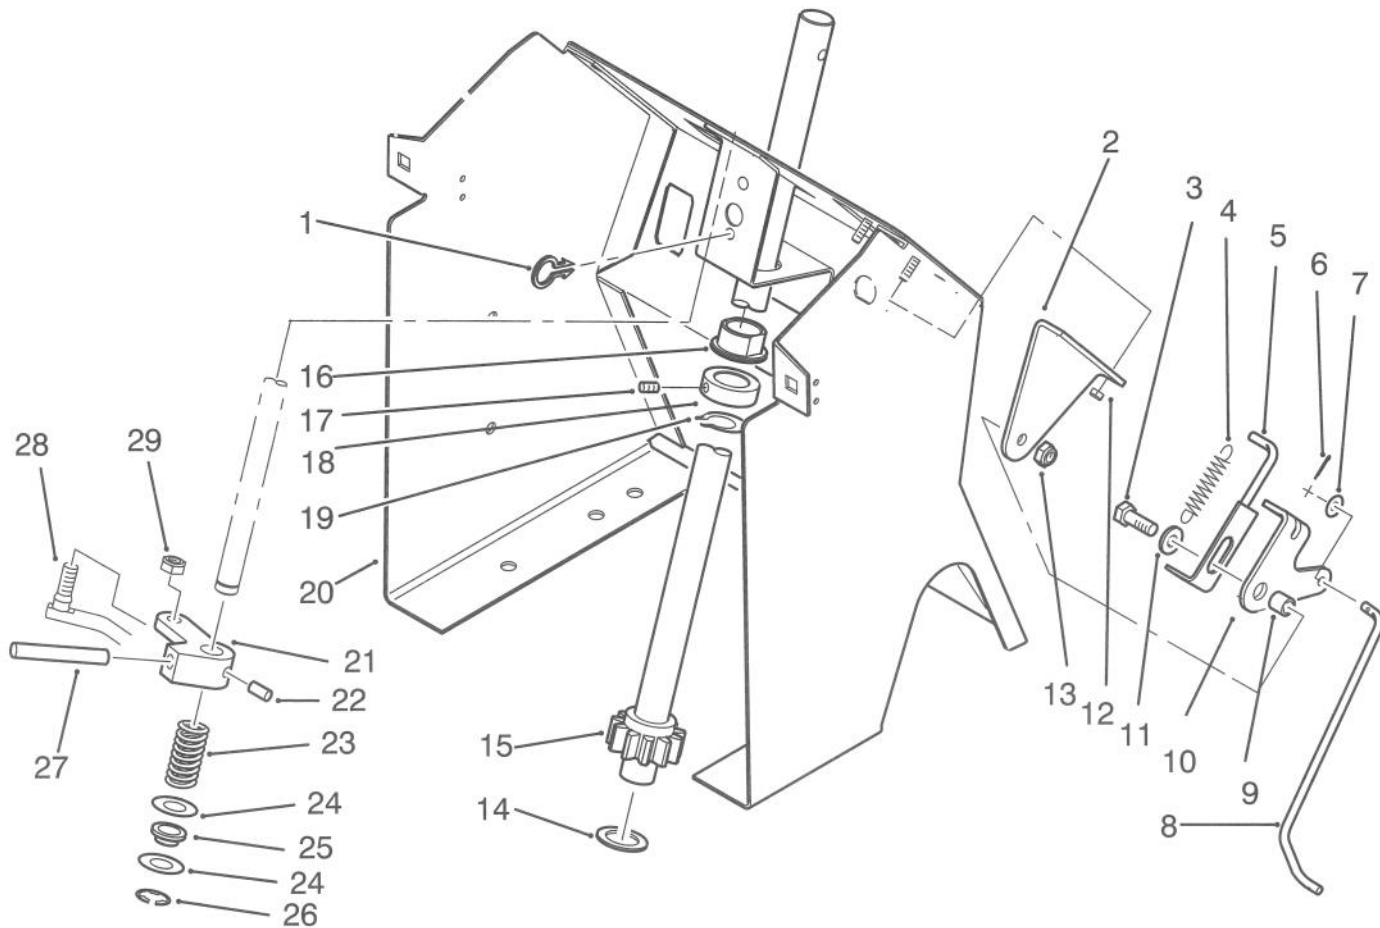

C-1069

STEERING SHAFT AND INDICATOR ASSEMBLY

Ref. No.	Part No.	Description	No. Used
1	115858	Clip - Snap On	1
2	78-7911	Support - Indicator	1
3	321-4	Screw - Hex Hd	1
4	78-9750	Spring - Extension	1
5	79-1070	Indicator Assembly	1
6	932000	Pin - Cotter	1
7	3256-14	Washer	1
8	78-2100	Rod - Indicator	1
9	78-9481	Spacer	1
10	78-7901	Retainer - Indicator	1
11	3256-22	Washer	1
12	915740	Nut	2
13	3296-42	Nut	1
14	1278	Washer	1
15	78-8130	Shaft - Steering	1

Ref. No.	Part No.	Description	No. Used
16	111383	Collar	1
17	3245-32	Screw - Set	1
18	109189	Bearing	1
19	111646	Grip Ring	1
20	78-2394	Hood Stand	1
21	78-6201	Arm	1
22	933275	Pin - Roll	1
23	78-8730	Spring - Compression	1
24	3765	Washer - Shim	2
25	5666	Bushing - Nyliner	1
26	32151-84	Ring - Retaining	1
27	933233	Pin - Roll	1
28	78-7220	Control Rod Assembly	1
29	3296-29	Nut	3