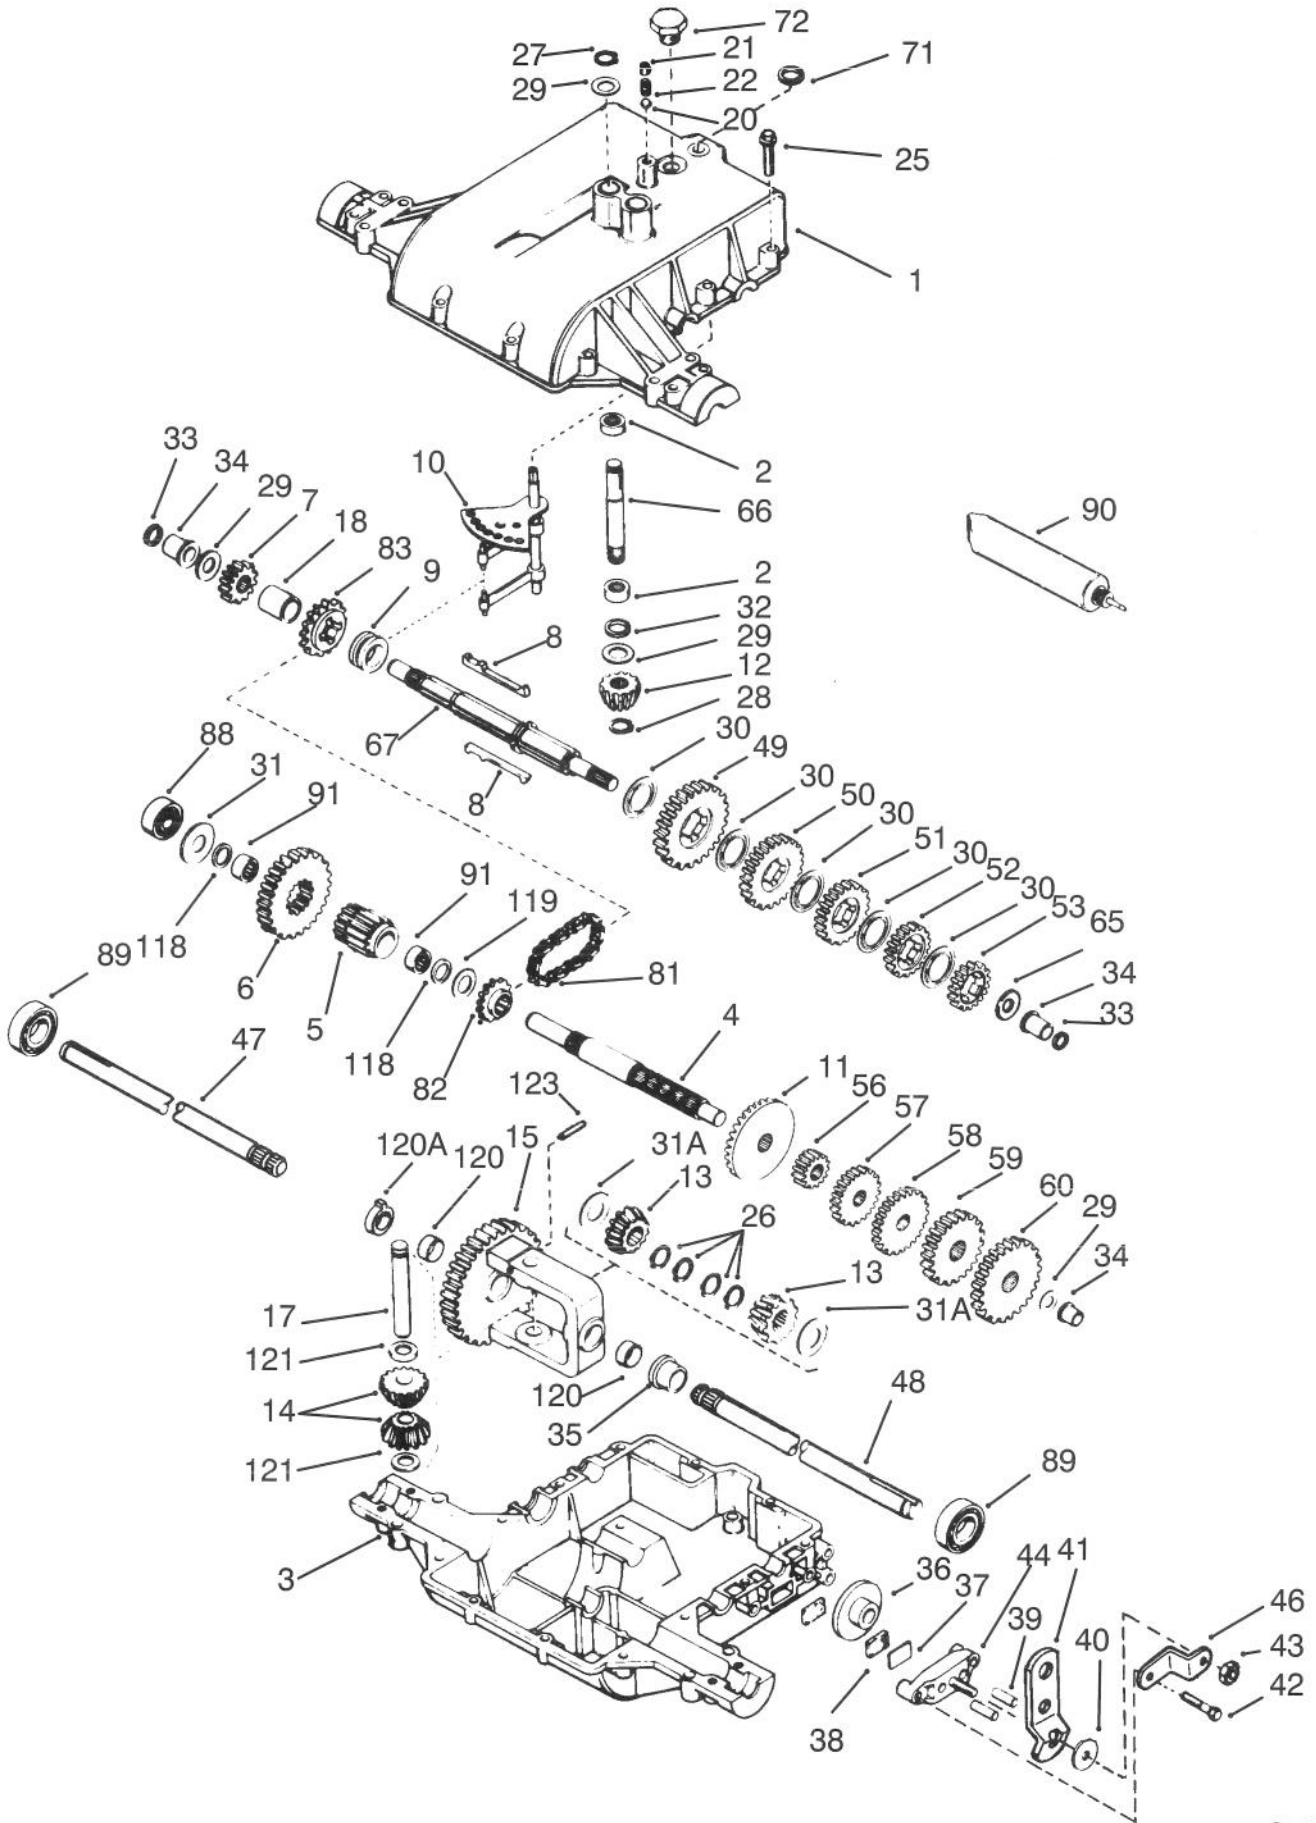

TRANSAXLE PEERLESS MODEL NO. 801-062

Note Obtain Parts Form Tecumseh

C-0845

TRANSAXLE PEERLESS MODEL NO. 801-062

Ref. No.	Part No.	Description	No. Used	Ref. No.	Part No.	Description	No. Used
1	772082	Cover, Transaxle	1	42	792073	Screw -Hex. Hd.Thd. Form	2
2	780122	Bearing, Needle	2	43	792075	Nut - Lock	1
3	770071A	Case, Transaxle	1	44	790025	Holder, Brake pad	1
4	776204	Shaft, Counter	1	46	786086	Bracket, Brake Lever	1
5	778138	Pinion, Output	1	47	774658	Axle (13-1/4" Long)	1
6	778139	Gear, Output	1			(Incl. No. 26)	
7	778136	Gear, Spur (15 teeth)	1	48	774657	Axle (15-1/8" Long)	1
8	792089A	Key	4			(Incl. No. 26)	
9	784266	Collar, Shift	1	49	778146A	Gear, Spur (37 teeth)	1
10	784290	Rod & Fork Assy., Shift	1	50	778124A	Gear, Spur (30 teeth)	1
11	778154	Gear, Bevel (42 teeth)	1	51	778123A	Gear, Spur (25 teeth)	1
12	778153	Bevel Pinion, Input	1	52	778122A	Gear, Spur (22 teeth)	1
13	778221	Gear, Bevel	2	53	778121A	Gear, Spur (20 teeth)	1
14	778068	Pinion, Bevel	2	56	778145	Gear, Spur (12 teeth)	1
15	778175	Gear Assy., Differential (Incl. 2 of No. 120)	1	57	778126A	Gear, Spur (20 teeth)	1
17	786034	Pin, Drive	1	58	778127A	Gear, Spur (25 teeth)	1
18	786074	Spacer	1	59	778128A	Gear, Spur (28 teeth)	1
20	792077	Ball, Steel	1	60	778129A	Gear, Spur (30 teeth)	1
21	792078	Screw, Set	1	65	780109	Washer, Thrust	1
22	792079	Spring	1	66	776135	Shaft, Input	1
25	792073	Screw - Hex. Hd. Thd. Form	17	67	776184A	Shaft, Brake	1
26	792125	Ring, Retaining (Pkg. of 2)	4	71	788069	Seal, Square cut	1
27	792035	Ring, Retaining	1	72	792074	Plug, Hex. Hd	1
28	788040	Ring, Retaining	1	81	786062A	Chain, Roller (No. 41 chain, 22 Links)	1
29	780072	Washer, Thrust	4	82	786061	Sprocket (10 teeth)	1
30	780108	Washer, Thrust	5	83	786060	Sprocket (14 teeth)	1
31	780113	Washer, Flat	1	88	780121	Bearing, Ball	1
31A	780001	Washer, Thrust	2	89	780119	Bearing, Ball	2
32	788057	Seal, Square cut	1	90	788067B	Grease (32 oz. bottle Bentonite grease)	1
33	788051	Seal, Square cut	2	91	780112	Bearing, Needle	2
34	780105A	Bushing, Flanged	3	118	788053	Seal, Square cut	2
35	780118A	Bushing, Flanged	1	119	780114	Washer, Flat	1
36	790003	Disk, Brake	1	120	780064	Bushing	2
37	790007	Plate, Brake pad	1	120A	780120	Bushing	1
38	790006	Pad, Brake	2	121	780065	Washer, Thrust	2
39	786026	Pin, Dowel	2	123	792040	Pin, Roll	1
40	792076	Washer, Flat	1				
41	790013	Lever, Brake	1				

Note Obtain Parts Form Tecumseh