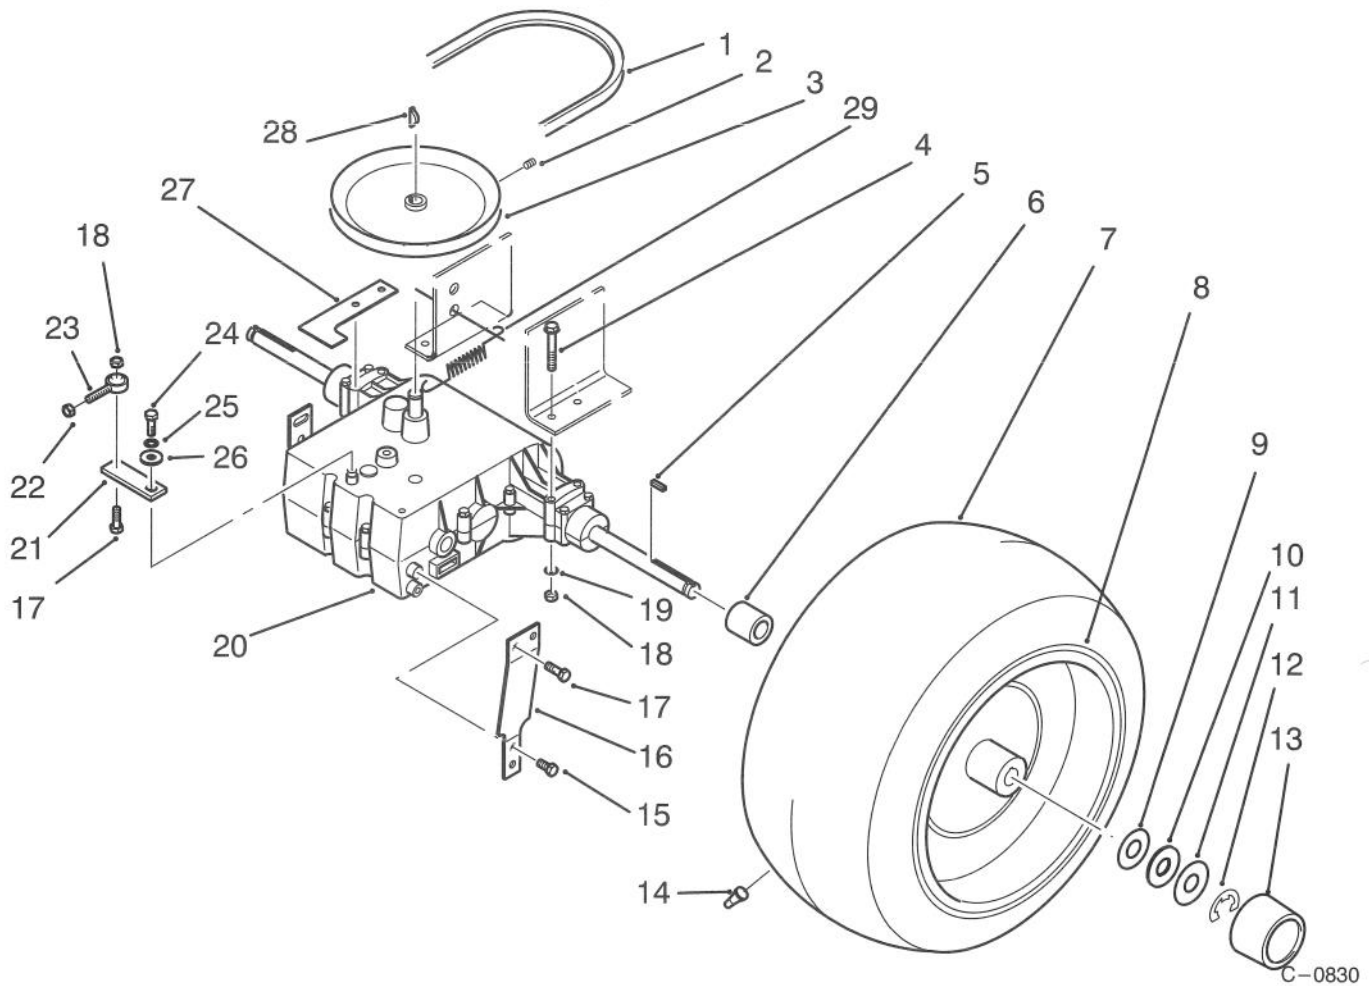

REAR WHEEL AND TRANSMISSION ASSEMBLY

Ref. No.	Part No.	Description	No. Used
1	111435	V-Belt	1
2	909543	Screw - Set	2
3	78-6650	Pulley - Trans.	1
4	322-13	Screw - Hex. Washer Hd.	4
5	1120	Key - Square	2
6	110387	Spacer - Axle	2
7	78-1260	Tire	2
*	100040	Tube - Tire	
8	110877	Rim	2
9	1278	Washer	2
10	5210	Washer - Shim	2
11	109114	Washer - Wheel	2
12	32151-48	Ring - Retaining	2
13	109154	Cap - Hub	2
14	5108	Valve - Tire, Tubeless	2
15	926720	Screw - Hex. Hd.	4

Ref. No.	Part No.	Description	No. Used
16	78-1800	Strap	2
17	322-5	Screw - Hex. Hd.	5
18	3296-29	Nut	5
19	3256-23	Washer	4
20	78-6880	Assy. Transmission	1
21	78-7201	Arm - Transmission	1
22	915084	Nut	1
23	115575	Ball End	1
24	329-5	Screw - Hex. Hd.	1
25	3253-3	Washer - Lock	1
26	104869	Washer	1
27	78-7673	Stop - Brake	1
28	937225	Key, Hi-Pro	1
29	116792	Spring	1
*	78-1250	Wheel & Tire Assy. (Incl. Ref. #7, 8 & 14)	2

*Not Illustrated