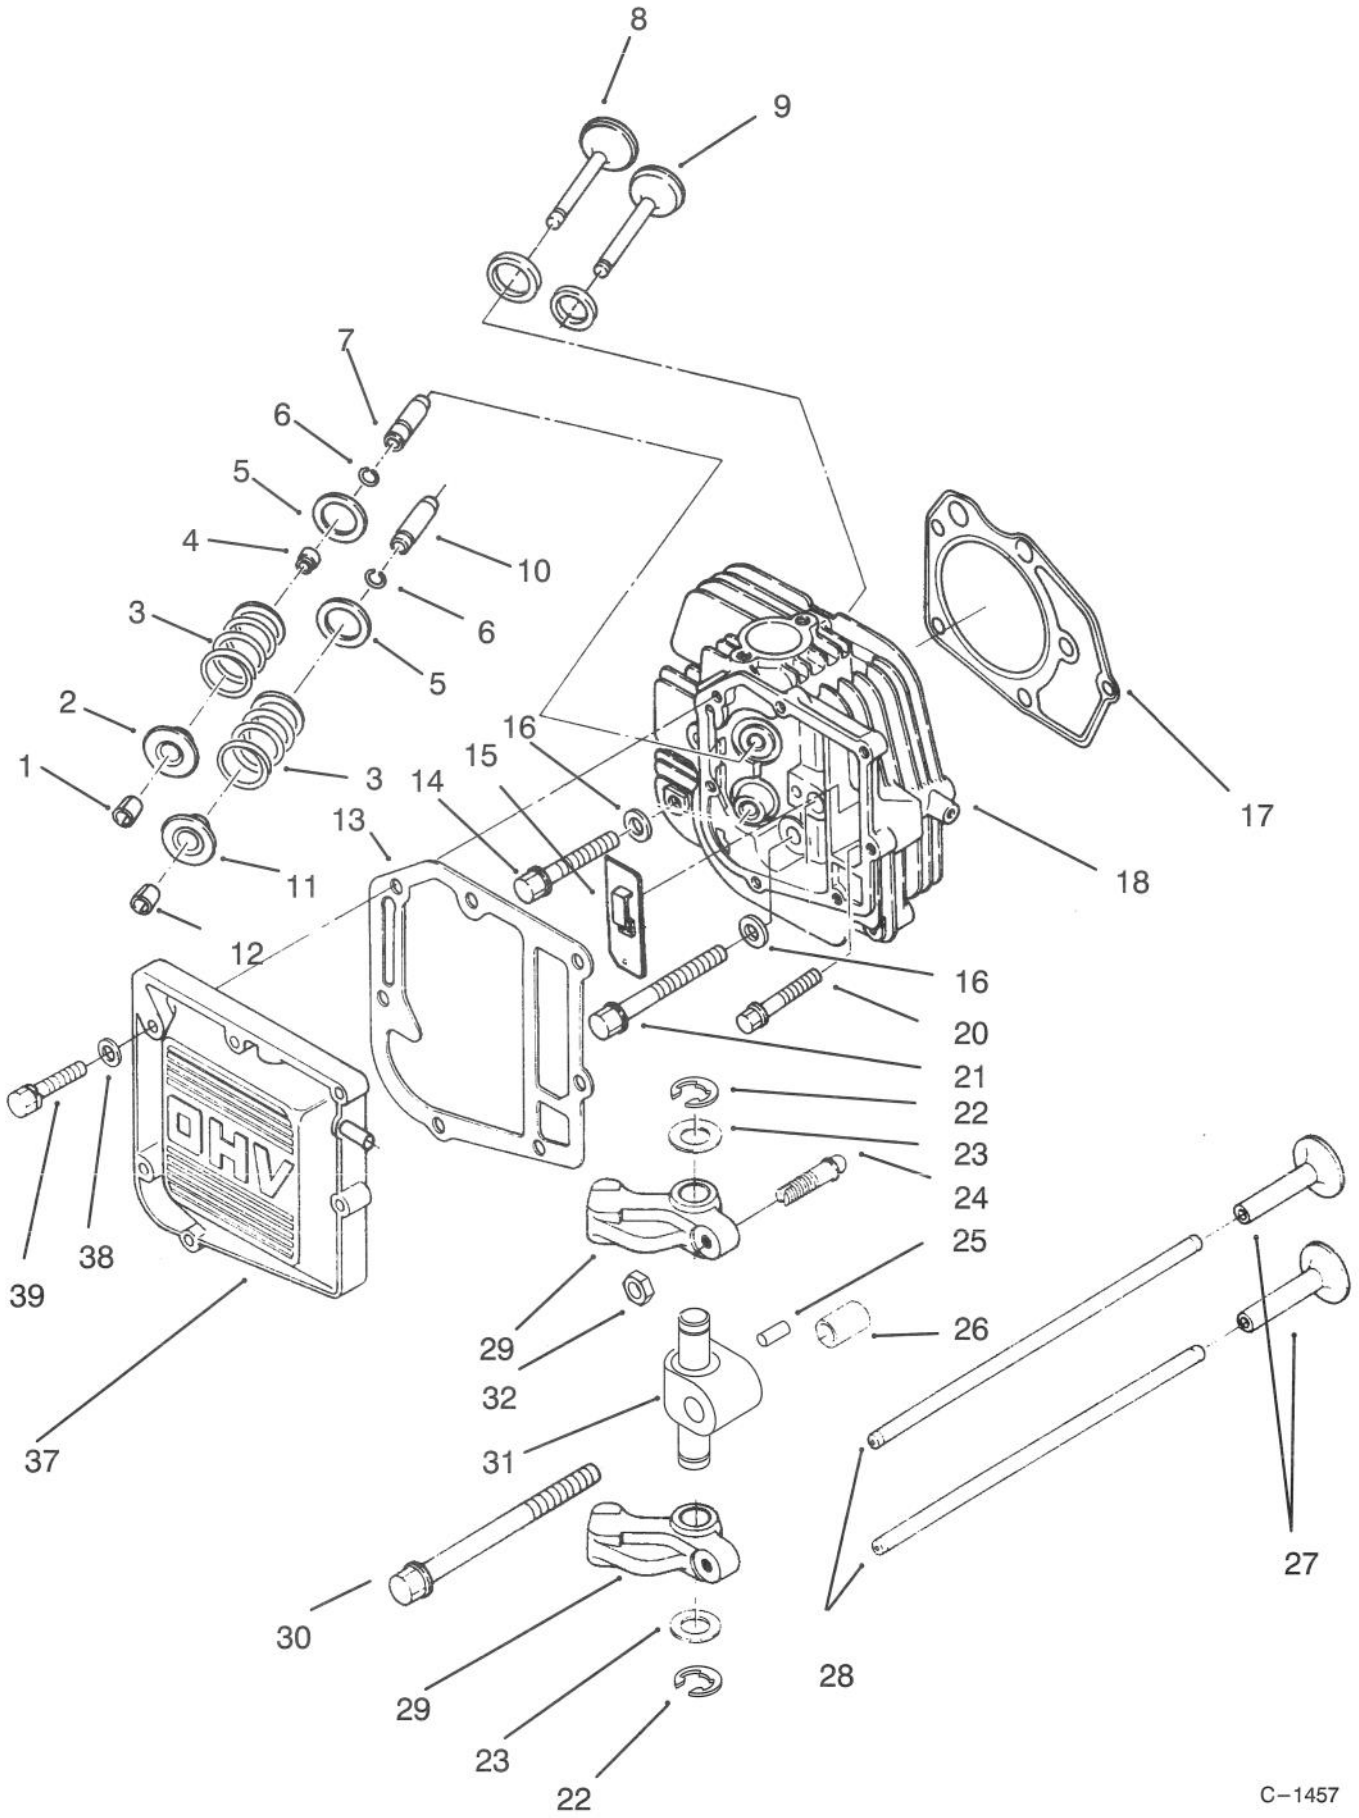

CYLINDER HEAD & VALVES ASSEMBLY

C-1457

CYLINDER HEAD & VALVES ASSEMBLY

Ref. No.	Part No.	Description	No. Used
1	92-5881	Lock - Intake	1
2	92-5879	Retainer - Intake	1
3	92-5878	Spring - Valve	2
4	NN10605	Seal - Intake	1
5	NN10606	Washer	2
6	NN10604	Ring	2
7	79-5880	Guide - Intake Valve	1
8	NN10598	Valve - Intake	1
9	NN10599	Valve - Exhaust	1
10	79-5870	Guide - Exhaust Valve	1
11	92-5880	Retainer - Exhaust	1
12	92-5933	Lock - Exhaust	1
13	92-5883	Gasket	1
14	NN10615	Bolt	2
15	NN10612	Breather	1
16	NN10614	Washer	2
17	NN10592	Gasket - Cylinder Head	1
18	92-5884	Cylinder Head Assembly (Incl. Ref. #1-10, 11 & 12)	1
*	NN10780	Cylinder Head Assembly (Incl. Ref. #7 & 10)	1
20	NN10608	Bolt	1
21	NN10616	Bolt	2
22	NN10624	Clip - Retainer	2
23	92-5934	Washer - Rocker Arm	2
24	NN10620	Screw	2
25	NN10625	Pin - Dowel	1
26	NN10626	Pin - Dowel (Hollow)	1
27	NN10617	Tappet	2

Ref. No.	Part No.	Description	No. Used
28	NN10618	Rod - Push	2
29	NN10619	Rocker Arm Assembly (Incl. Ref. #24 & 32)	2
30	NN10607	Bolt	1
31	NN10622	Shaft - Rocker Arm	1
32	NN10621	Nut	2
37	92-5924	Cover - Valve	1
38	82-1340	Washer	7
39	NN10613	Screw - Hex. Socket Hd.	7
*	92-5923	Kit - Gasket, Engine Includes Gasket Set Engine	
	92-5949	Seal - Valve Stem	
	NN10692	Gasket - Cylinder Head	
	NN10592	Gasket - Air Cleaner	
	92-5895	Retainer - Governor Gear	
	92-5915	Gasket - Manifold	
	NN10708	Grommet - Fuel Pump	
	92-5869	"O"Ring	
	NN10323	"O"Ring	
	NN10575	Seal - Governor Shaft	
	NN10646	Seal - Oil	
	NN10569	Seal Oil Tube (1 Each)	1
	NN10698	Kit - Valve Cover	1
*	92-5885	Kit - Valve Grind Includes Seal - Valve Stem	
*	92-5867	Gasket - Cylinder Head	
	NN10605	Gasket - Cover	
	NN10592	Gasket Exhaust (1 Each)	1
	92-5883		
	NN10708		

*Not Illustrated