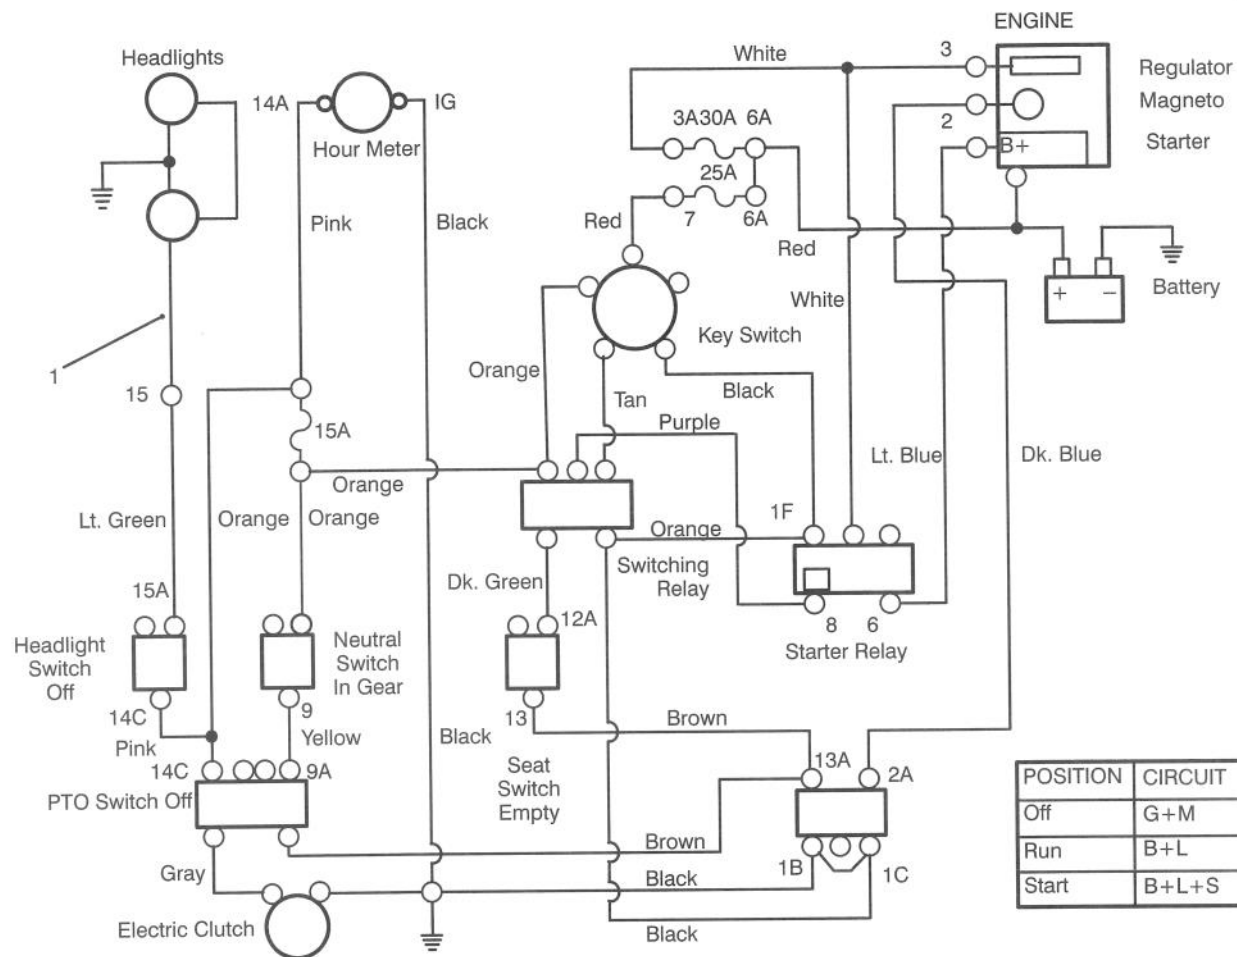

C-1080

ELECTRICAL SCHEMATIC

Ref. No.	Part No.	Description	No. Used
1	92-2516	Wire Harness	1

Ref. No.	Part No.	Description	No. Used