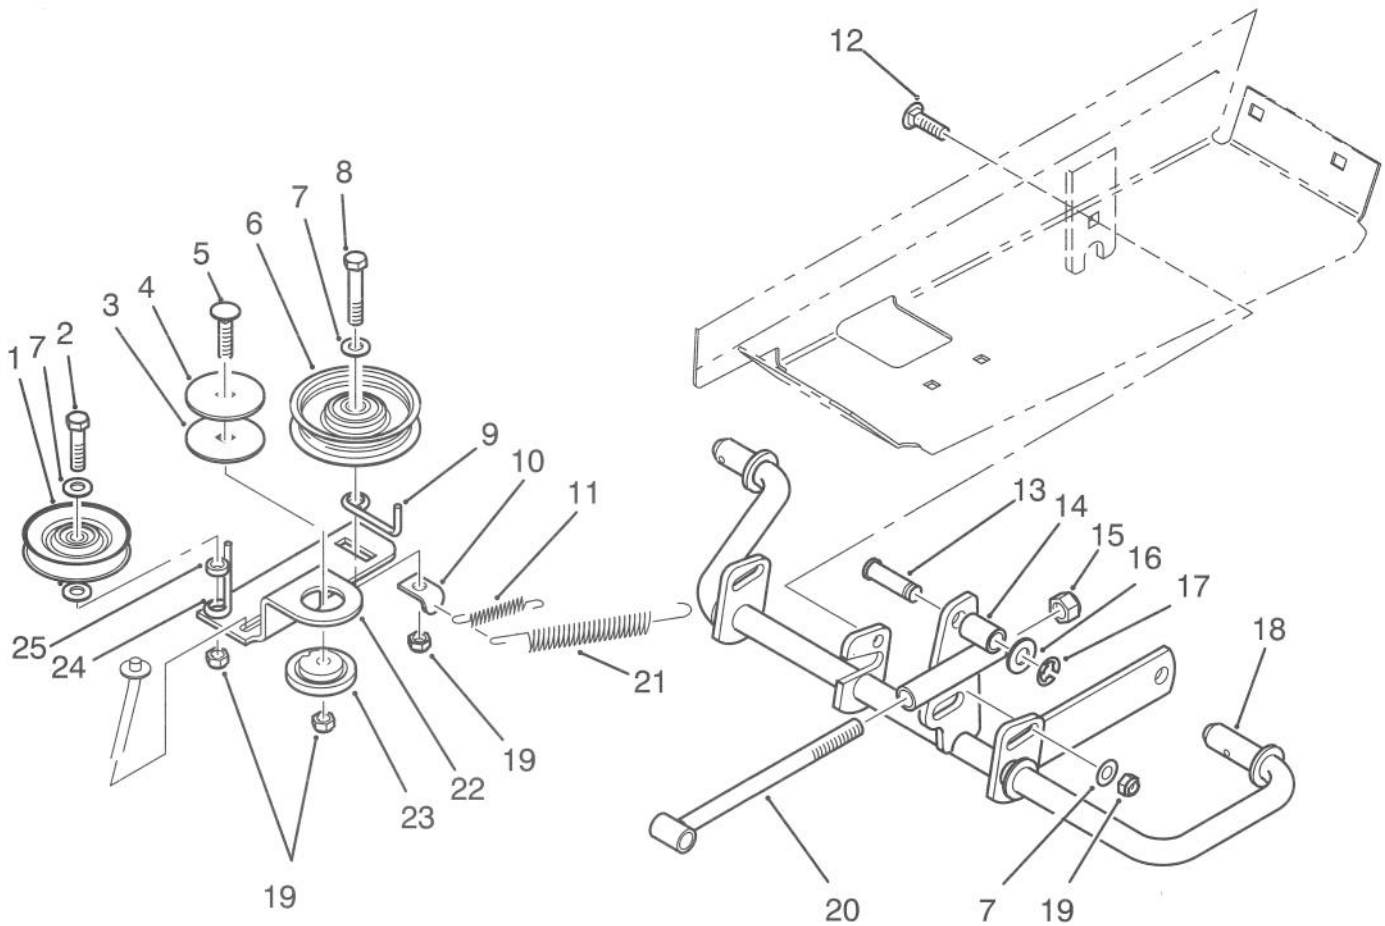

C-0833

IDLER AND PEDAL SHAFT ASSEMBLY

Ref. No.	Part No.	Description	No. Used
1	1623	Pulley - Idler	1
2	323-9	Screw - Hex. Hd.	1
3	111419	Washer - Bearing	1
4	78-7120	Washer	1
5	3231-4	Bolt - Carriage	1
6	112425	Pulley - Idler, Flat	1
7	3256-24	Washer - Flat	5
8	323-10	Screw - Hex. Hd.	1
9	79-0400	Guide - Belt	1
10	2534	Clip - Spring	1
11	107788	Spring - Extension	1
12	3231-25	Bolt - Carriage	2
13	79-1250	Pin - Clevis	2

Ref. No.	Part No.	Description	No. Used
14	78-7390	Link	1
15	3296-23	Nut	1
16	3256-26	Washer - Flat	1
17	32120-47	Ring - Retaining	1
18	79-3401	Shaft	1
19	3296-39	Nut	5
20	78-7360	Rod	1
21	79-7530	Spring	1
22	78-6771	Arm - Idler	1
23	111418	Bushing	1
24	79-1790	Guide - Belt	1
25	104525	Spacer	1