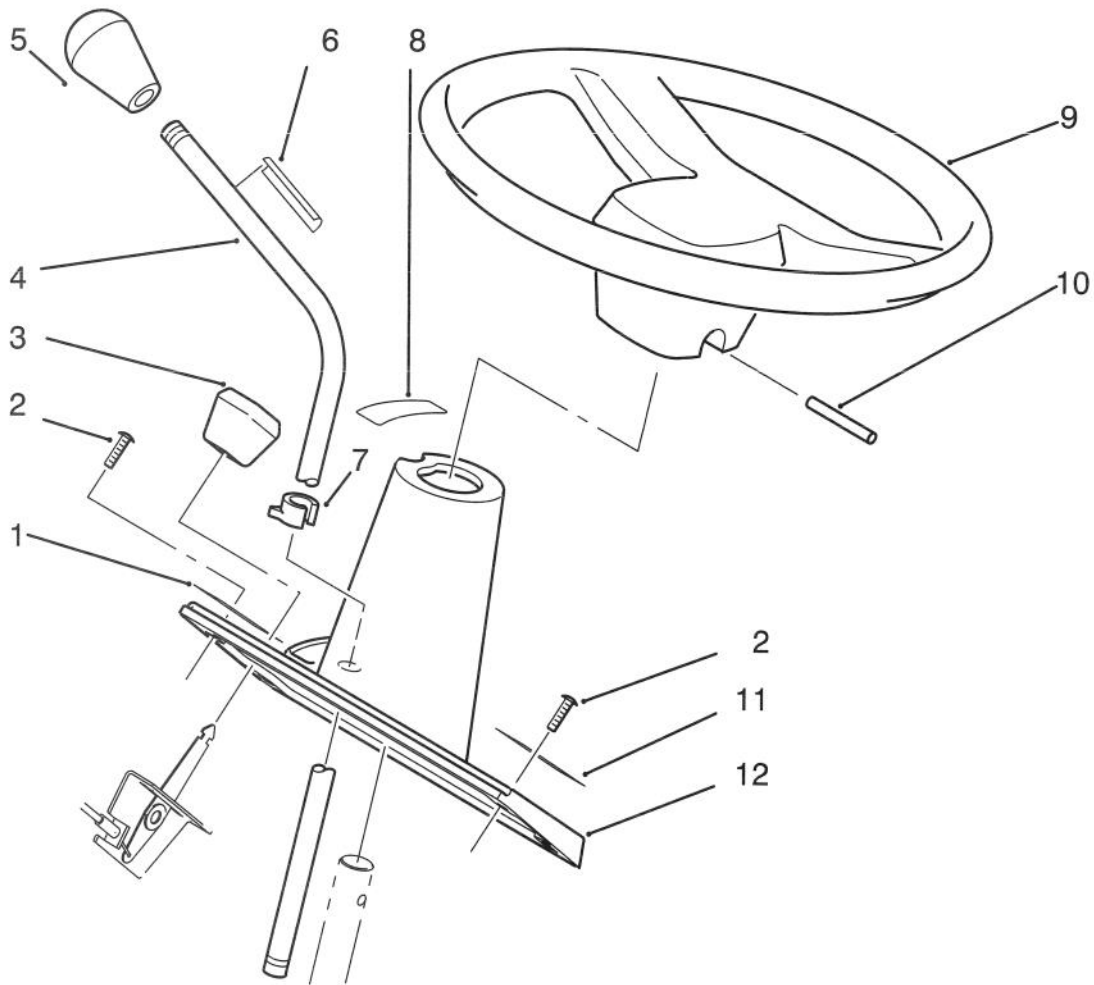

C-0858

STEERING WHEEL AND CONSOLE ASSEMBLY

Ref. No.	Part No.	Description	No. Used
1	79-5400	Decal - Throttle	1
2	78-8710	Screw - Pan Head	3
3	116454	Knob	1
4	78-6143	Rod - Lever	1
5	112983	Knob	1
6	79-0930	Decal - Control, Motion	1

Ref. No.	Part No.	Description	No. Used
7	113025	Pointer	1
8	78-7942	Decal - 5 Speed, Motion	1
9	78-3100	Wheel - Steering	1
10	933221	Pin - Roll	1
11	78-8371	Decal - Height of Cut	1
12	78-5980	Console	1