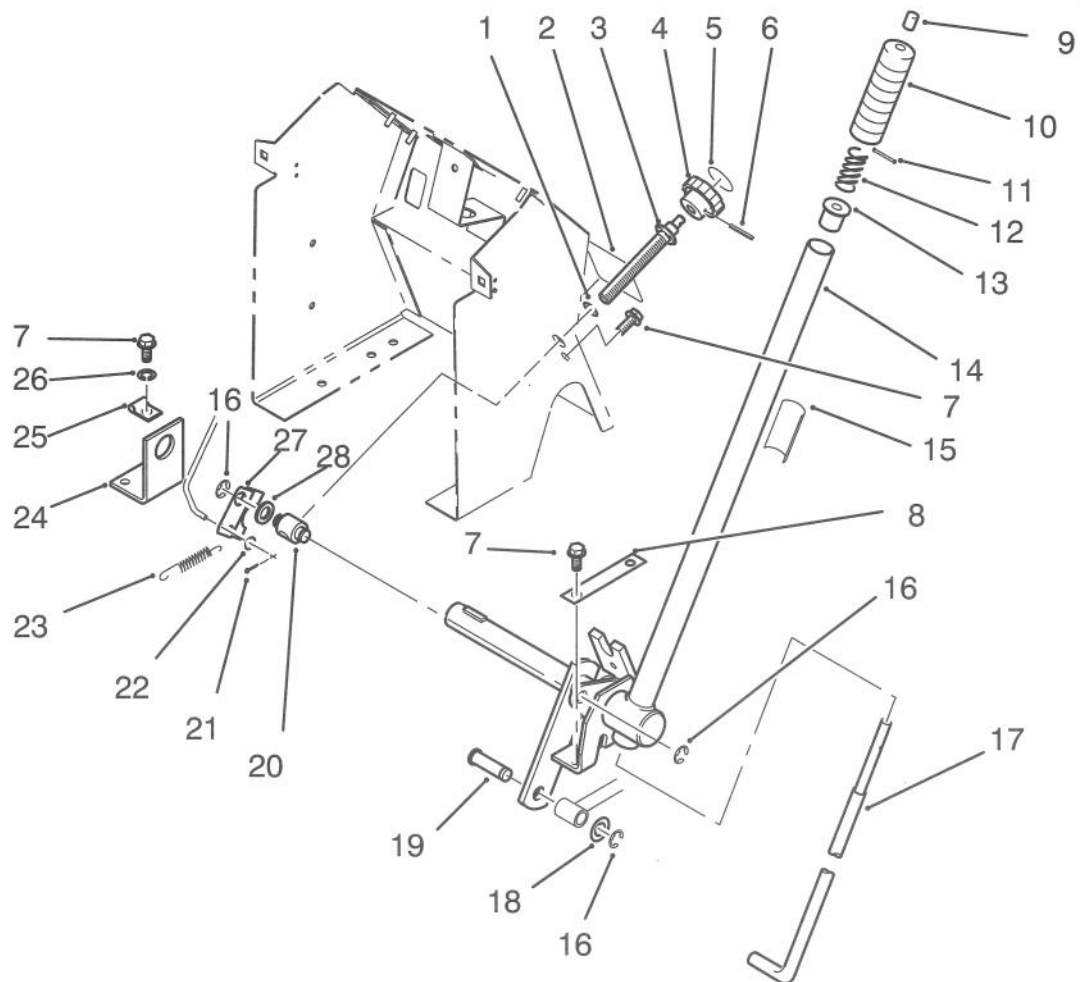

C-0829

LIFT BAR LINKAGE ASSEMBLY

Ref. No.	Part No.	Description	No. Used	Ref. No.	Part No.	Description	No. Used
1	920259	Washer	1	15	112168	Decal - Lift	1
2	79-6780	Decal - Deck Adjustment	1	16	32120-47	Ring - Retaining	3
3	78-2151	Rod	1	17	106257	Rod - Latch, Lift	1
4	115593	Knob	1	18	3256-26	Washer	2
5	78-9740	Decal - H.O.C. Knob	1	19	78-1250	Pin	1
6	933141	Pin - Roll	1	20	78-2140	Trunnion	1
7	926720	Screw - Hex. Washer Hd.	5	21	932000	Pin - Cotter	1
8	78-6810	Plate	1	22	3256-14	Washer	1
9	105316	Cap - Rod, Plunger	1	23	116792	Spring	1
10	6542	Grip - Handle	1	24	78-1310	Bracket	1
11	933148	Pin - Roll	1	25	100729	Clip	1
12	3624	Spring - Compression	1	26	920123	Washer - Lock	1
13	8130	Retainer - Spring	1	27	78-3180	Plate	1
14	78-2091	Handle	1	28	920263	Washer	1