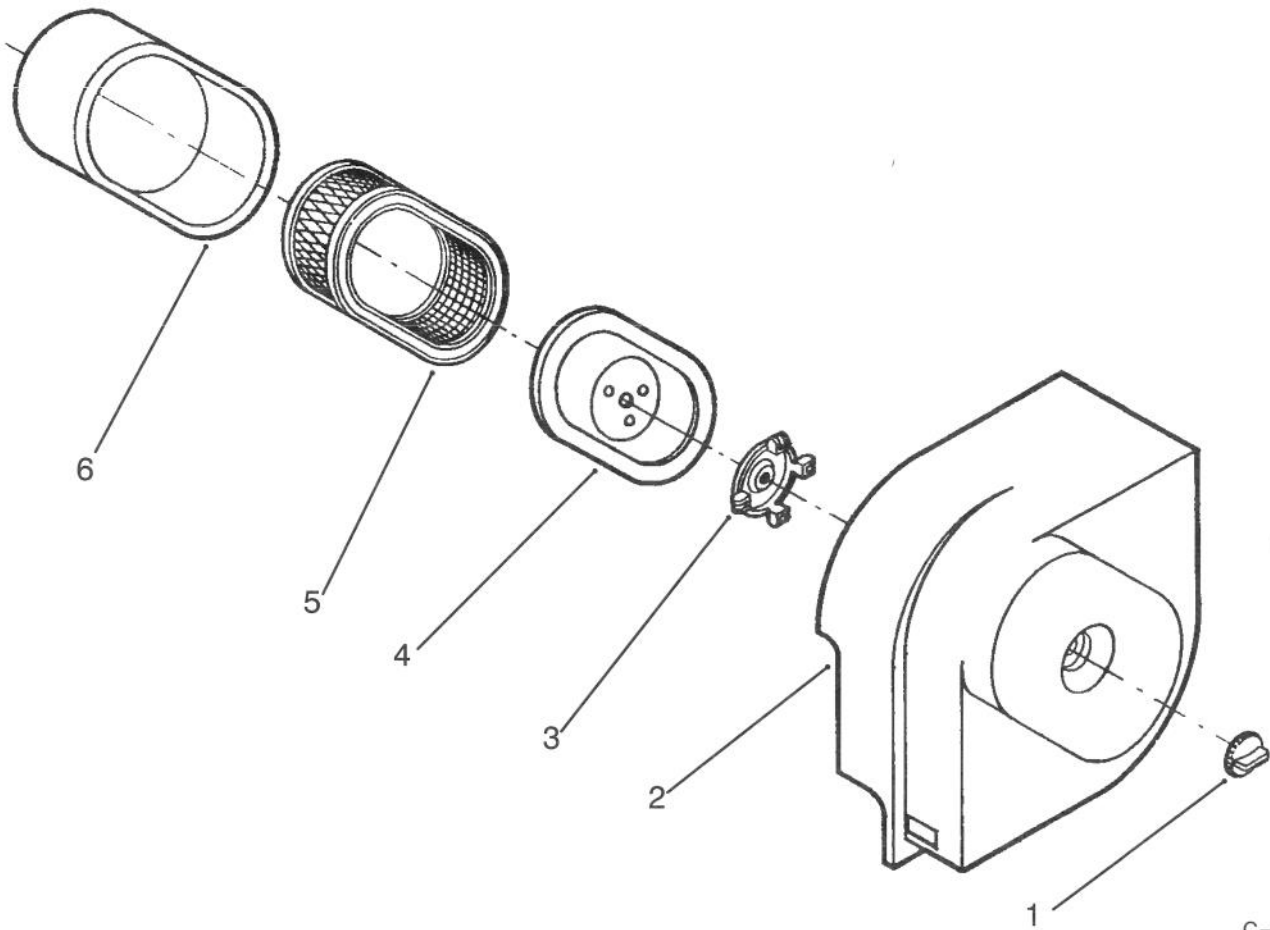

*Not Illustrated

BLOWER HOUSING AND IGNITION ASSEMBLY

BLOWER HOUSING AND IGNITION ASSEMBLY

Ref. No.	Part No.	Description	No. Used	Ref. No.	Part No.	Description	No. Used
1	NN10733	Bolt – Self Tapping	5	12	NN10729	Lead	1
2	92-5892	Housing – Blower	1	13	NN10820	Plug – Spark	1
3	92-5926	Regulator	1	14	92-5938	Coil – Ignition	1
4	82-1540	Bolt – Hex. Hd.	1	15	78-5890	Clamp – Cord	2
5	92-5932	Screw	2	17	82-1540	Bolt	2
6	92-5903	Tube – Inlet	1	18	NN10735	Screw	2
7	92-0921	Screen – Blower	1	19	NN10712	Blower Wheel Assembly	1
8	NN10715	Nut – Lock	1	20	NN10713	Key	1
9	92-5948	Washer – Flat	3	21	NN10725	Screw	3
10	79-5900	Pin – Alignment	2	22	92-5928	Wire Harness	1
11	92-5925	Stator Assembly	1				