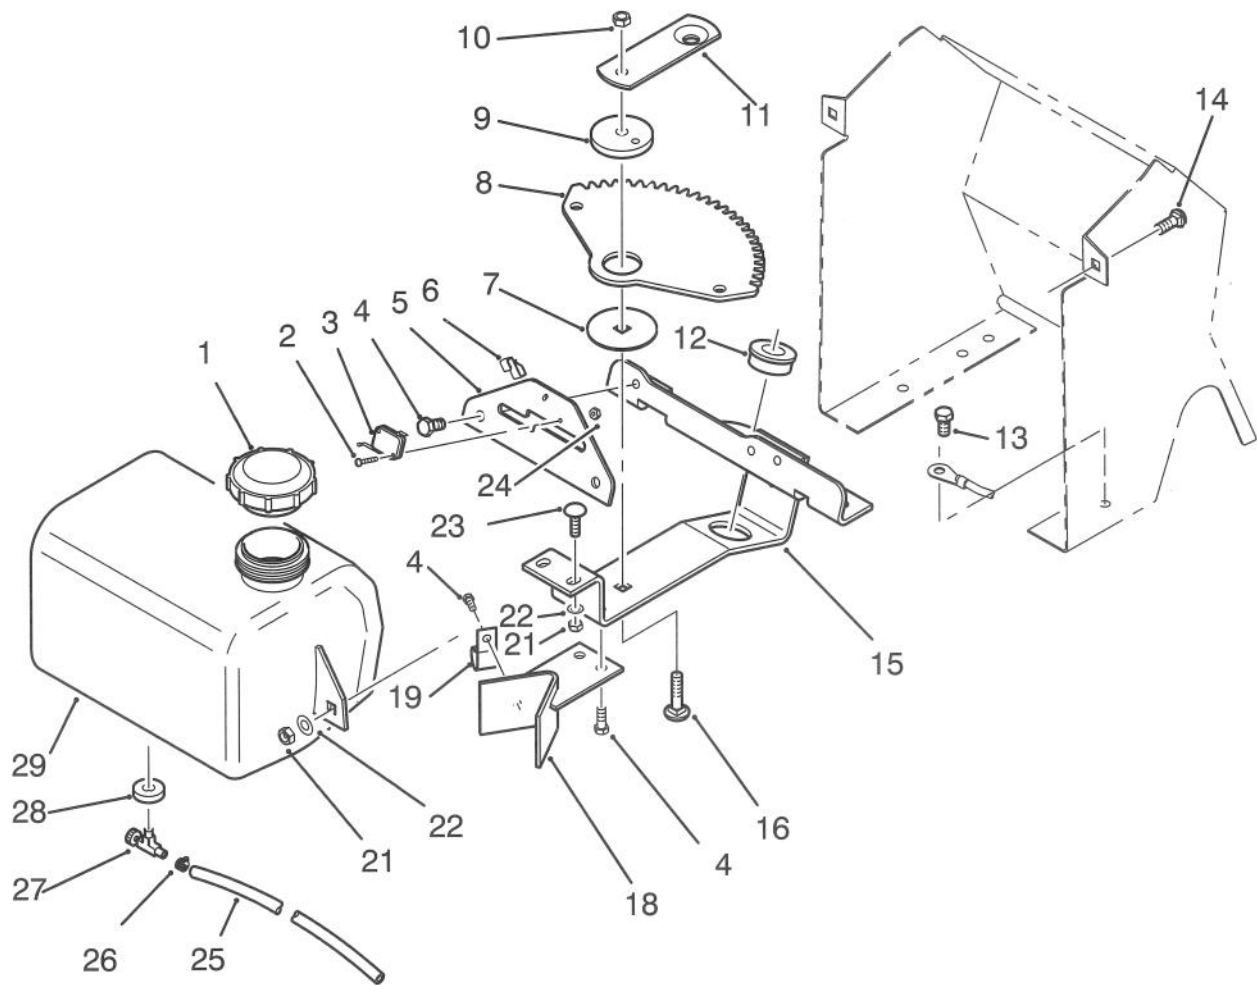

C-0836

FUEL TANK AND STEERING BRACKET ASSEMBLY

Ref. No.	Part No.	Description	No. Used	Ref. No.	Part No.	Description	No. Used
1	111474	Cap - Gas	1	16	3231-25	Bolt - Carriage	1
2	910948	Screw	2	18	78-2491	Stop	1
3	115230	Switch - Clutch	1	19	8830	Clip	3
4	926720	Screw	5	21	3296-29	Nut	4
5	78-8165	Plate	1	22	3256-23	Washer	4
6	519337	Clip	1	23	906215	Bolt - Carriage	2
7	111419	Washer - Bearing	1	24	915732	Nut	2
8	78-2610	Sector - Gear	1	25	92-1798	Hose - Fuel Line	1
9	111418	Bushing	1	26	2412-98	Clamp - Hose	2
10	108886	Nut	1	27	104048	Valve - Fuel	1
11	78-9190	Plate	1	28	104047	Bushing	1
12	110391	Bearing - Wheel	1	29	111473	Tank - Fuel	1
13	926694	Screw	2	*	112153	Fuel Tank Assembly (Incl. Ref. #27-28)	1
14	3230-23	Bolt - Carriage	2				
15	78-1193	Bracket - Steering	1				

*Not Illustrated