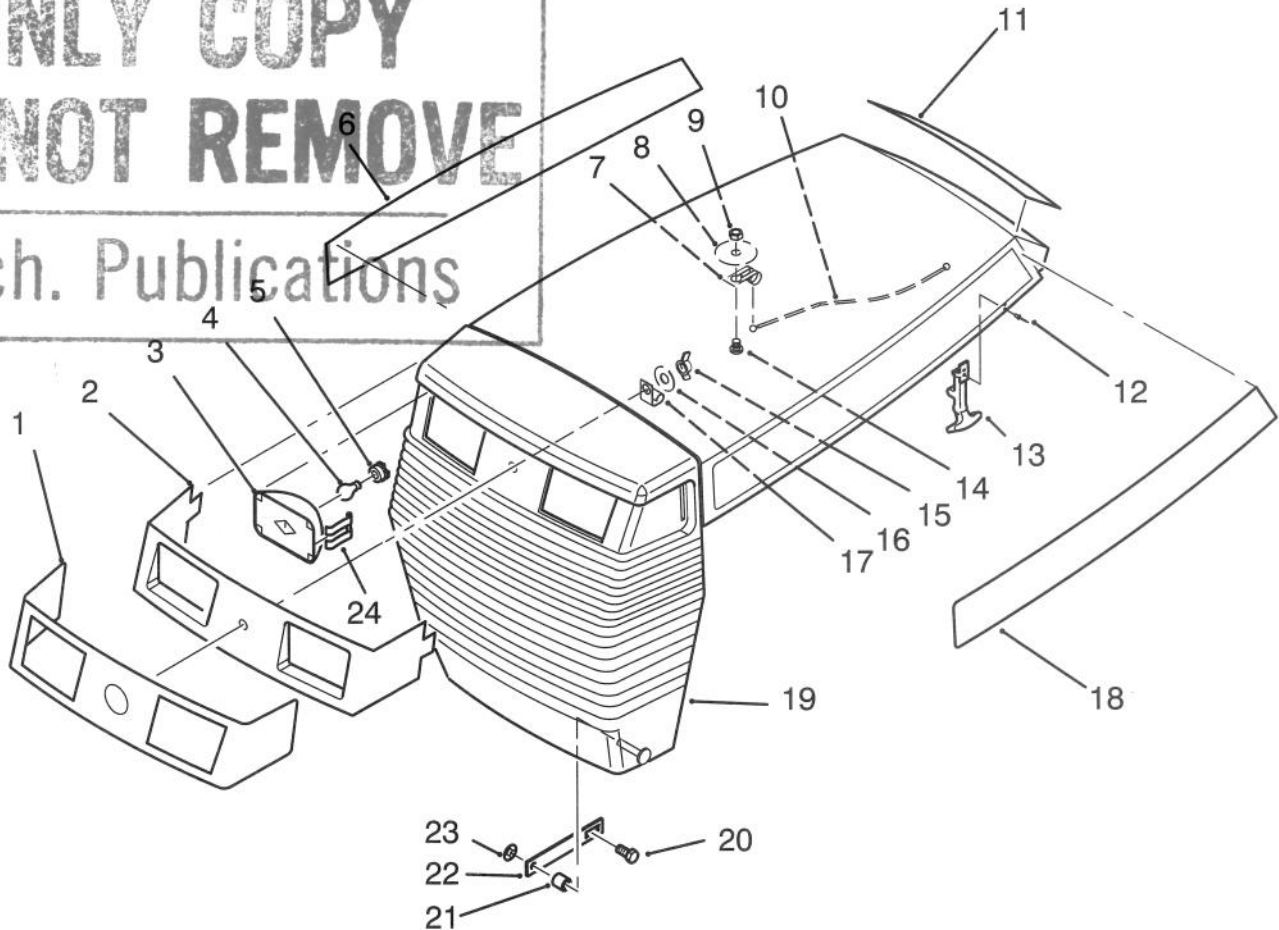

TORO®

MODEL NO 72040-3900001 & UP

**PARTS
CATALOG**

WHEEL HORSE®
244-5 LAWN TRACTOR

**ONLY COPY
DO NOT REMOVE**

Tech. Publications

C-0824

HOOD ASSEMBLY

Ref. No.	Part No.	Description	No. Used	Ref. No.	Part No.	Description	No. Used
1	116874	Decal - Hood, Front	1	15	32103-19	Nut - Wing	1
2	116601	Bar - Light	1	16	103995	Washer	1
3	111684	Pod - Light	2	17	111392	Clip	1
4	7228	Bulb #1156	2	18	79-4630	Decal - Hood, LH	1
5	116262	Socket - Light	2	19	88-2781	Hood	1
6	79-4620	Decal - Hood, RH	1			(Incl. Ref.# 11)	1
7	115413	Clevis	1	20	926694	Screw - Hex Hd.	2
8	112925	Washer - Backing	1	21	105474	Bushing	2
9	915741	Nut	1	22	111763	Strap	2
10	78-9340	Assy. - Cable	1	23	79-2590	Nut - Push On	2
11	88-0010	Decal - Danger	1	24	111685	Retainer	4
12	117432	Rivet - Pop	4	*	115204	Harness - Wiring, Headlight	1
13	117343	Handle Assembly	2	*	116591	Assy. Head Light	2
14	78-8710	Screw	1			(Incl. Ref. #2-5 & 24)	2

*Not Illustrated

© The TORO Company -1993
All Rights Reserved

TPS