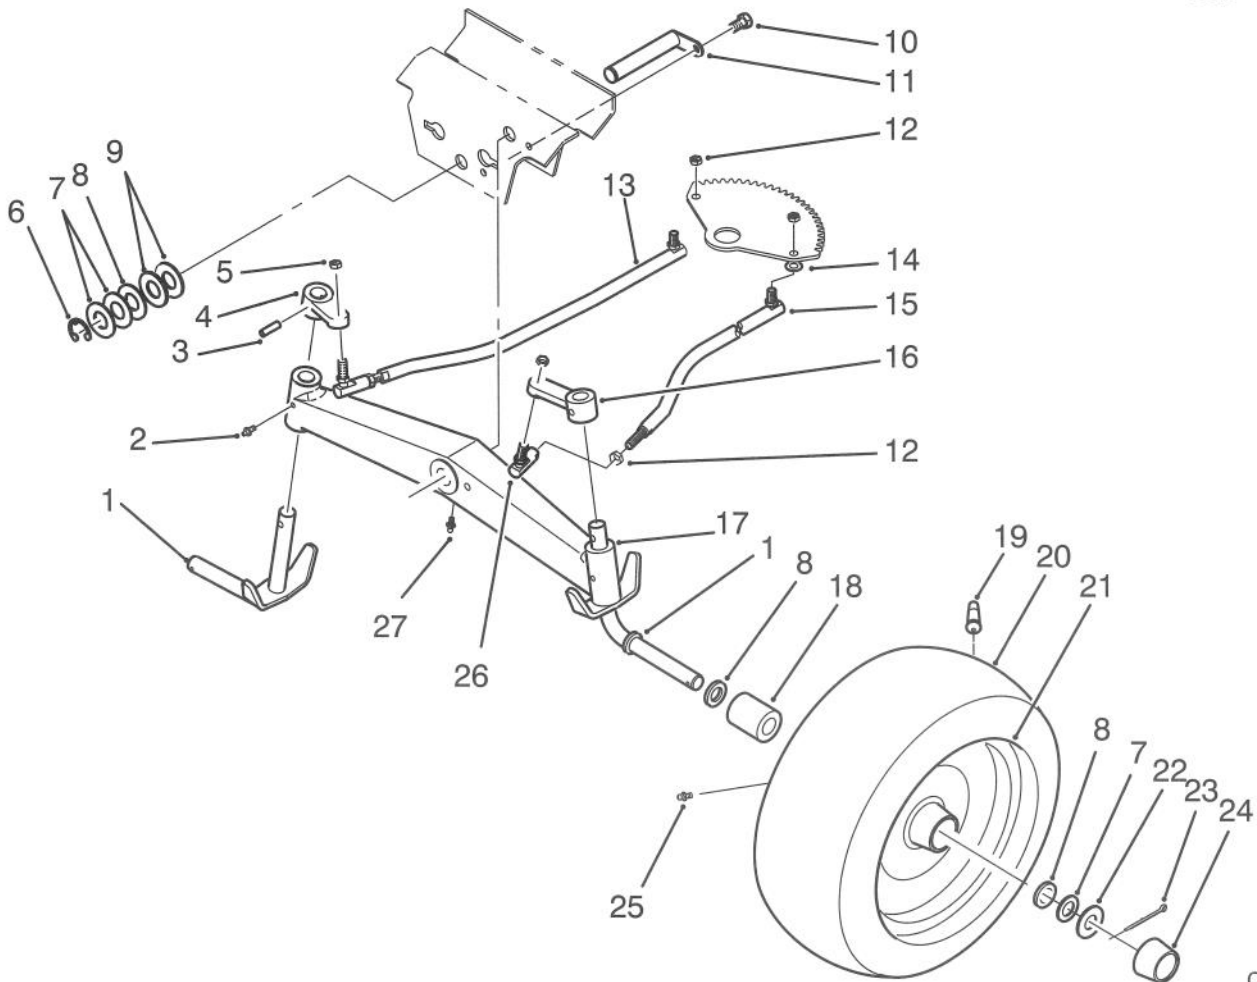

TORO[®]

MODEL NO 72040-3900001 & UP

**PARTS
CATALOG****WHEEL HORSE[®]**
244-5 LAWN TRACTOR**ONLY COPY
DO NOT REMOVE**

Tech. Publications

C-0824

HOOD ASSEMBLY

Ref. No.	Part No.	Description	No. Used	Ref. No.	Part No.	Description	No. Used
1	116874	Decal - Hood, Front	1	15	32103-19	Nut - Wing	1
2	116601	Bar - Light	1	16	103995	Washer	1
3	111684	Pod - Light	2	17	111392	Clip	1
4	7228	Bulb #1156	2	18	79-4630	Decal - Hood, LH	1
5	116262	Socket - Light	2	19	88-2781	Hood	1
6	79-4620	Decal - Hood, RH	1			(Incl. Ref.# 11)	1
7	115413	Clevis	1	20	926694	Screw - Hex Hd.	2
8	112925	Washer - Backing	1	21	105474	Bushing	2
9	915741	Nut	1	22	111763	Strap	2
10	78-9340	Assy. - Cable	1	23	79-2590	Nut - Push On	2
11	88-0010	Decal - Danger	1	24	111685	Retainer	4
12	117432	Rivet - Pop	4	*	115204	Harness - Wiring, Headlight	1
13	117343	Handle Assembly	2	*	116591	Assy. Head Light	2
14	78-8710	Screw	1			(Incl. Ref. #2-5 & 24)	2

*Not Illustrated

© The TORO Company -1993
All Rights Reserved

TPS

C-0831

MAIN FRAME ASSEMBLY

Ref. No.	Part No.	Description	No. Used
1	78-7293	Frame	1
2	3296-29	Nut	10
3	100729	Clip	3
4	92-6347	Panel (Incl. Ref. # 6)	1
5	900038	Bolt - Carriage	1
6	79-0370	Decal - Danger	1
7	79-0120	Decal - Parking	1
8	926697	Screw - Hex. Washer Hd.	1
9	926694	Screw - Hex. Hd.	3
10	79-0681	Panel - Rear	1
11	322-7	Screw - Hex. Hd.	1

Ref. No.	Part No.	Description	No. Used
13	900215	Bolt - Carriage	3
14	3217-6	Nut	4
15	3254-23	Washer - Lock	4
16	110636	Pad - Footrest	2
17	900379	Bolt - Carriage	1
18	106288	Clamp - Shaft	2
19	115197	Decal - Attach-A-Matic	1
20	79-6730	Decal - Belt Installations	2
21	100571	Cable Tie	2
22	79-4050	Bushing	2
23	3218-2	Nut	2