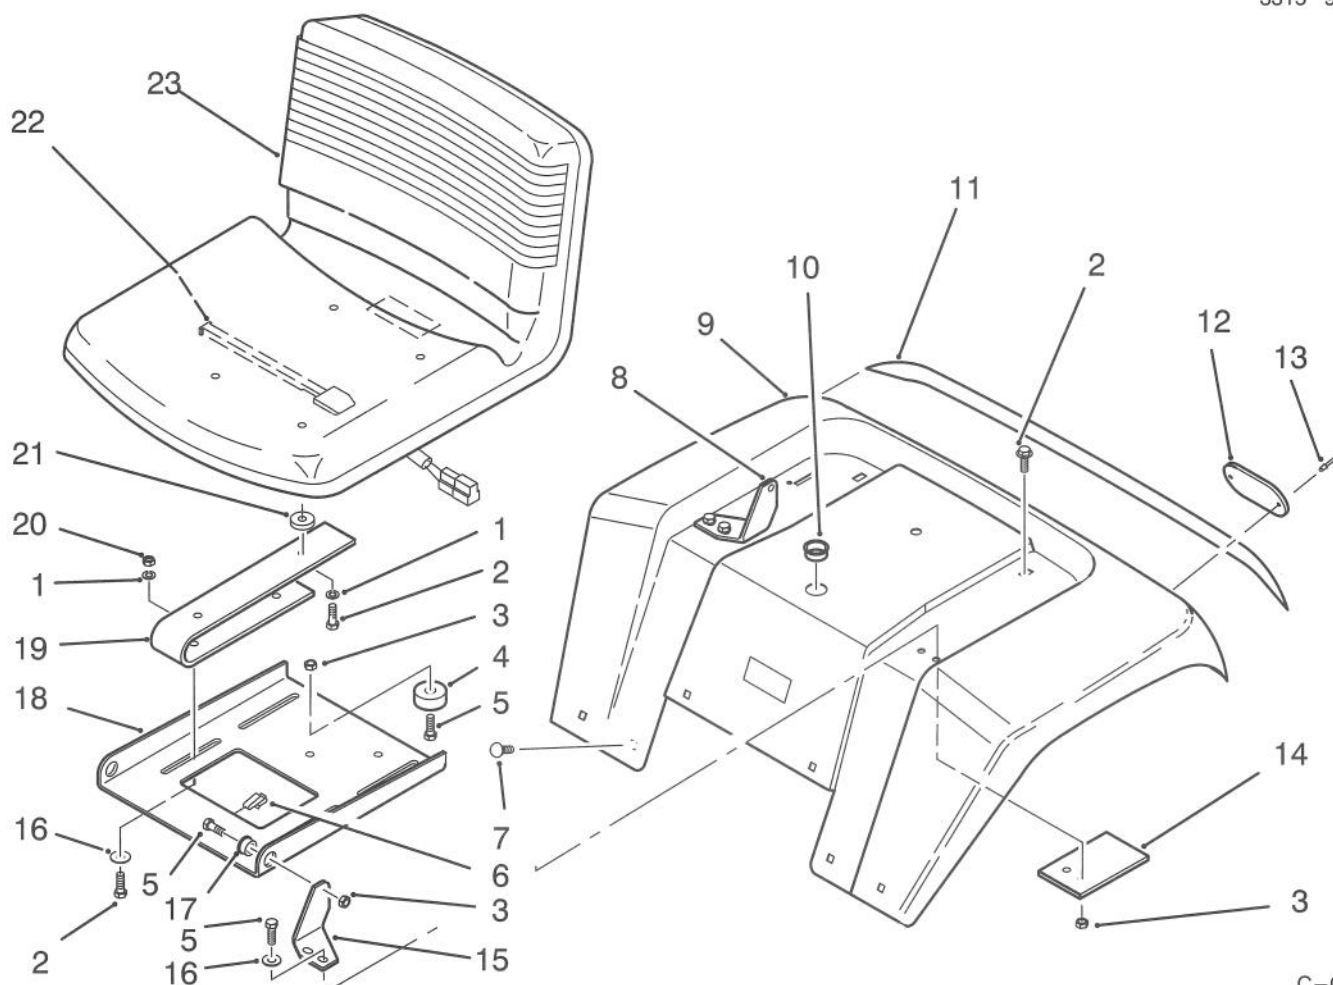

C-0826

FENDER AND SEAT ASSEMBLY

Ref. No.	Part No.	Description	No. Used
1	3253-4	Washer - Lock	8
2	322-4	Screw - Hex. Hd.	10
3	915662	Nut	8
4	111071	Bumper	2
5	322-5	Screw - Hex. Hd.	8
6	111392	"J"Clip	2
7	3220-23	Bolt - Carriage	13
8	112744	Bracket - Pivot, R.H.	1
9	79-0050	Fender	1
10	938031	Bushing - Nylon	1
11	117760	Decal - Fender	1
12	108547	Reflector	2

Ref. No.	Part No.	Description	No. Used
13	109193	Rivet - Pop	4
14	112961	Plate	2
15	112745	Bracket - Pivot, L.H.	1
16	3256-23	Washer	6
17	105503	Bushing	2
18	113852	Plate - Pivot, Seat	1
19	112837	Spring - Seat	2
20	3217-6	Nut	4
21	109989	Spacer - Nylon	4
22	38-1420	Switch - Seat	1
23	78-9160	Seat	1
*	88-3200	Decal - Maintenance	1

*Not Illustrated