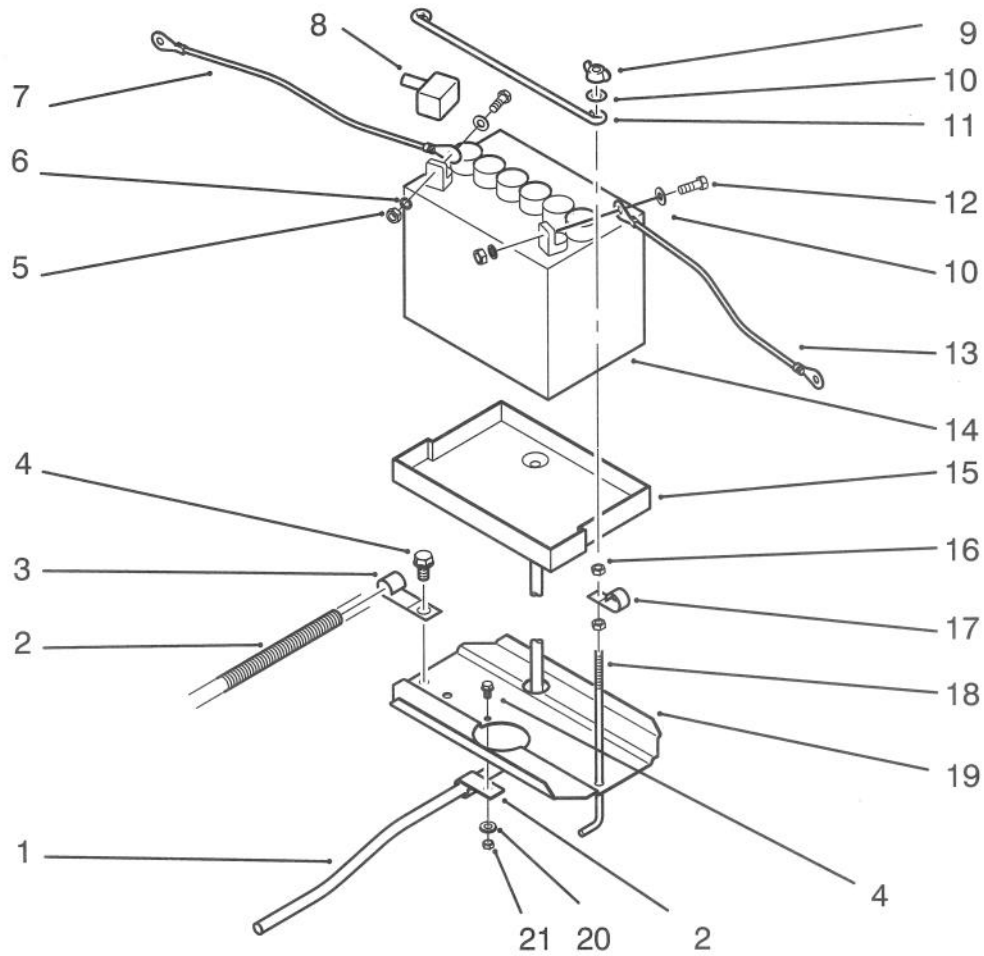

C-1105

BATTERY ASSEMBLY

Ref. No.	Part No.	Description	No. Used
1	114720	Tube - Drain, Battery	1
2	79-5010	Wire Harness	1
3	8830	Clip	1
4	926720	Screw - Hex. Wash.Hd.	2
5	3217-5	Nut	2
6	3253-3	Washer - Lock	2
7	111076	Wire - Positive	1
8	109553	Boot - Battery	1
9	32103-22	Nut - Wing	2
10	3256-22	Washer	4
11	117316	Rod - Hold Down	1

Ref. No.	Part No.	Description	No. Used
12	321-4	Screw - Hex. Hd.	2
13	112757	Wire - Negative	1
14	104962	Battery	1
15	106948	Tray	1
16	915111	Nut	2
17	105490	Clip	1
18	109547	Hook - Battery	1
19	78-6820	Plate Battery	1
20	3256-22	Washer	1
21	3296-42	Screw	1