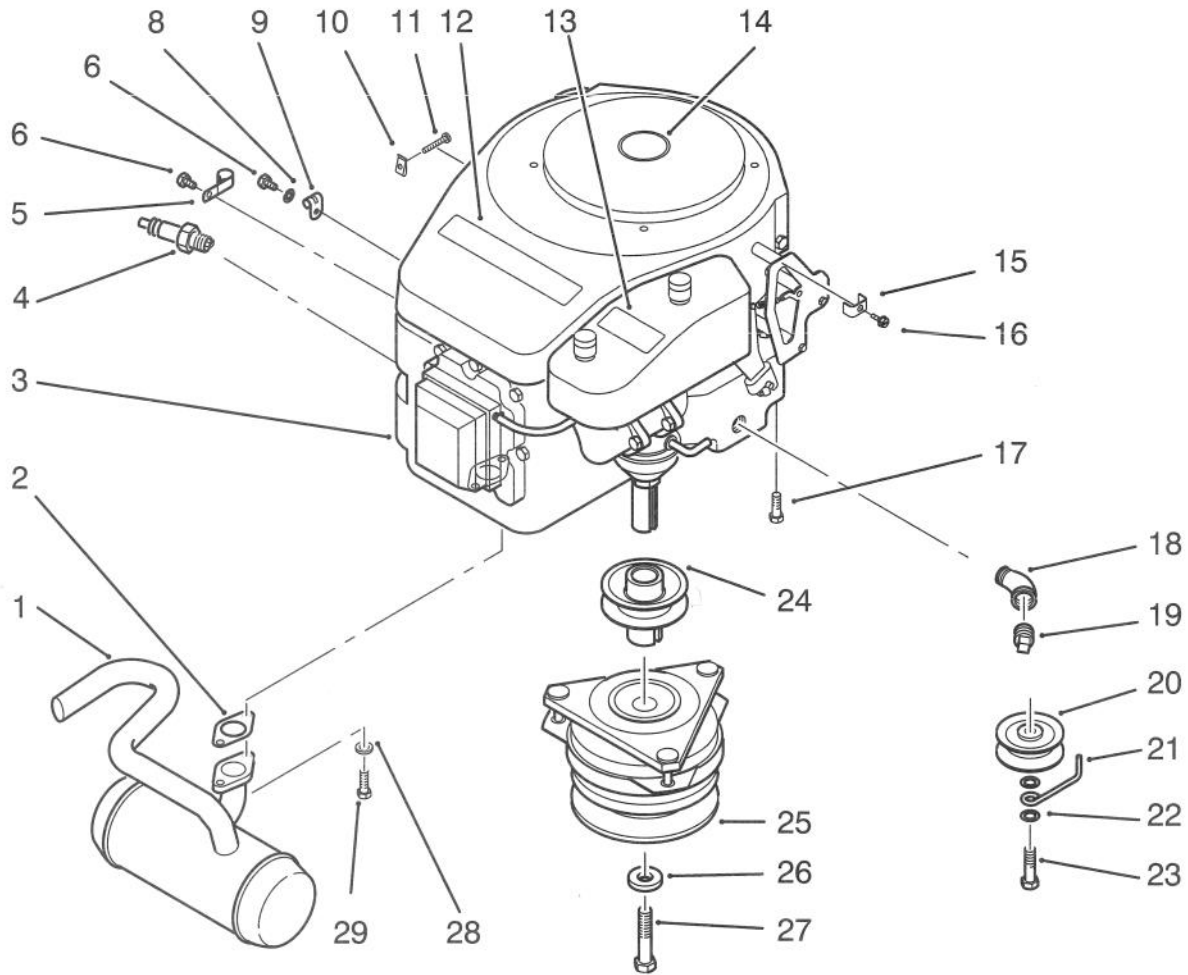

C1104

ENGINE AND CLUTCH ASSEMBLY

Ref. No.	Part No.	Description	No. Used
1	78-2930	Muffler	1
2	117184	Gasket - Exhaust	1
3	92-1697	Engine E140V	1
4	NN10820	Plug - Spark	1
5	111392	Clip	1
6	118060	Screw	A/R
8	3253-3	Washer	1
9	115413	Clevis	1
10	111392	Clip	1
11	113114	Screw	1
12	118600	Decal - Power Plus	1
13	92-3073	Decal - 14.0	1
14	120040	Decal - Toro	1
15	NN10783	Clamp	1

Ref. No.	Part No.	Description	No. Used
16	NN10395	Screw	1
17	926696	Screw - Hex Hd	5
18	943083	Elbow - Street	1
19	NN10682	Plug	1
20	110370	Pulley, Idler	1
21	79-0390	Guide, Belt	1
22	3256-24	Washer	2
23	323-9	Screw - Hex. Hd	1
24	78-6641	Pulley, Eng.	1
25	92-1686	Clutch	1
26	112843	Washer	1
27	115203	Screw - Hex. Hd.	1
28	3253-4	Washer - Lock	2
29	113113	Screw - Hex. Hd.	3