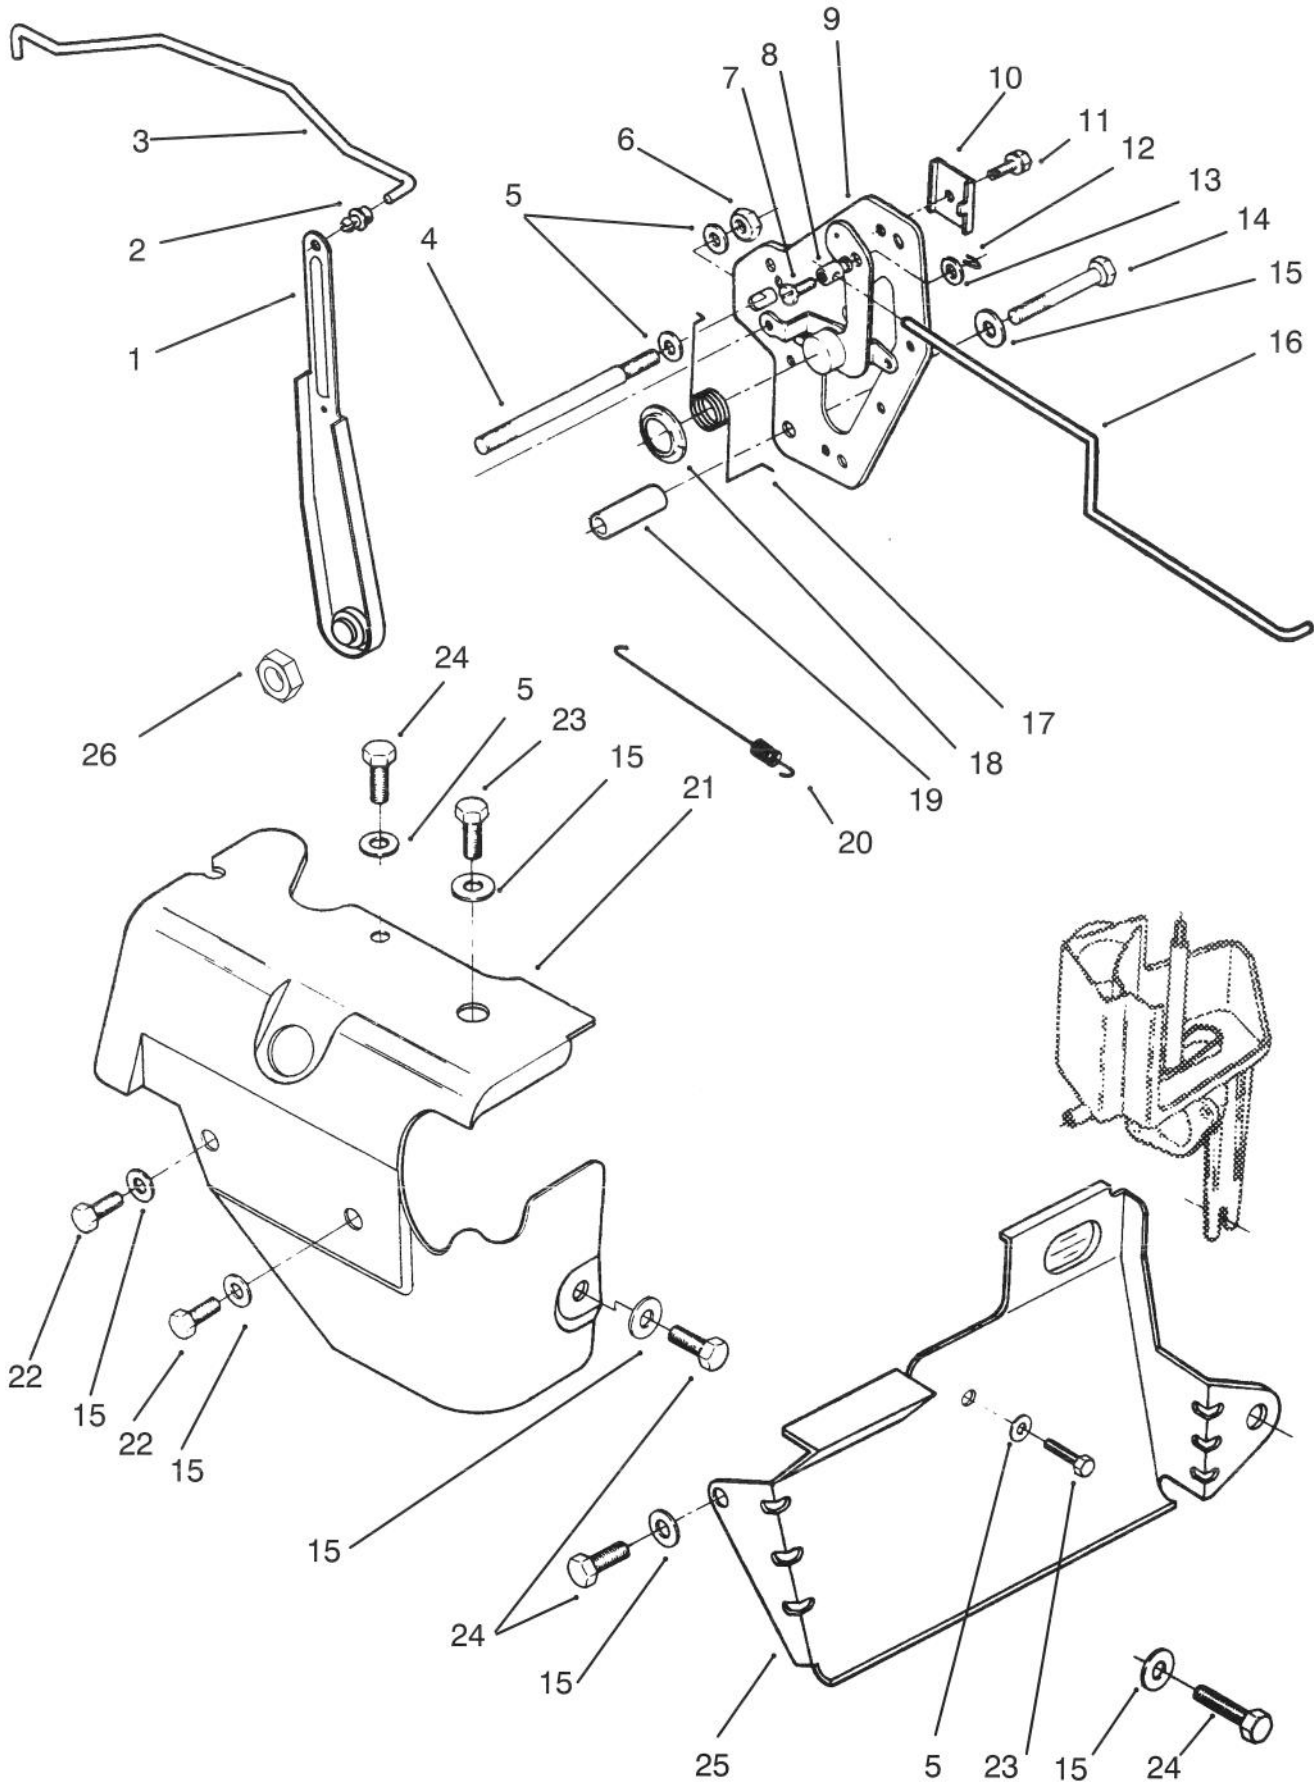

GOVERNOR LINKAGE & COVER ASSEMBLY

GOVERNOR LINKAGE & COVER ASSEMBLY

Ref. No.	Part No.	Description	No. Used
1	92-5918	Lever - Governor	1
2	92-5920	Clip - Link	1
3	92-5919	Link - Throttle	1
4	NN10661	Stud	1
5	82-1340	Washer	4
6	NN10663	Nut	1
7	NN10652	Screw - Hex. Hd.	1
8	NN10656	Swivel - Choke Lever	1
9	NN10651	Throttle Plate Assembly	1
10	NN10783	Clamp - Cable	1
11	NN10395	Screw	1
12	59-0720	Pin - Cotter	1
13	NN10364	Washer	1

Ref. No.	Part No.	Description	No. Used
14	NN10817	Screw - Hex. Hd.	1
15	82-1350	Washer	7
16	92-5921	Link - Choke	1
17	NN10654	Spring - Choke Linkage	1
18	NN10664	Ring - Retaining	1
19	NN10660	Spacer	1
20	92-5917	Spring - Governor	1
21	NN10772	Cover	1
22	92-5936	Screw - Hex. Hd.	5
23	NN10725	Screw - Hex. Hd.	1
24	NN10727	Screw - Hex. Hd.	1
25	92-5894	Deflector - Air	1
26	92-5872	Nut	1

*Not Illustrated