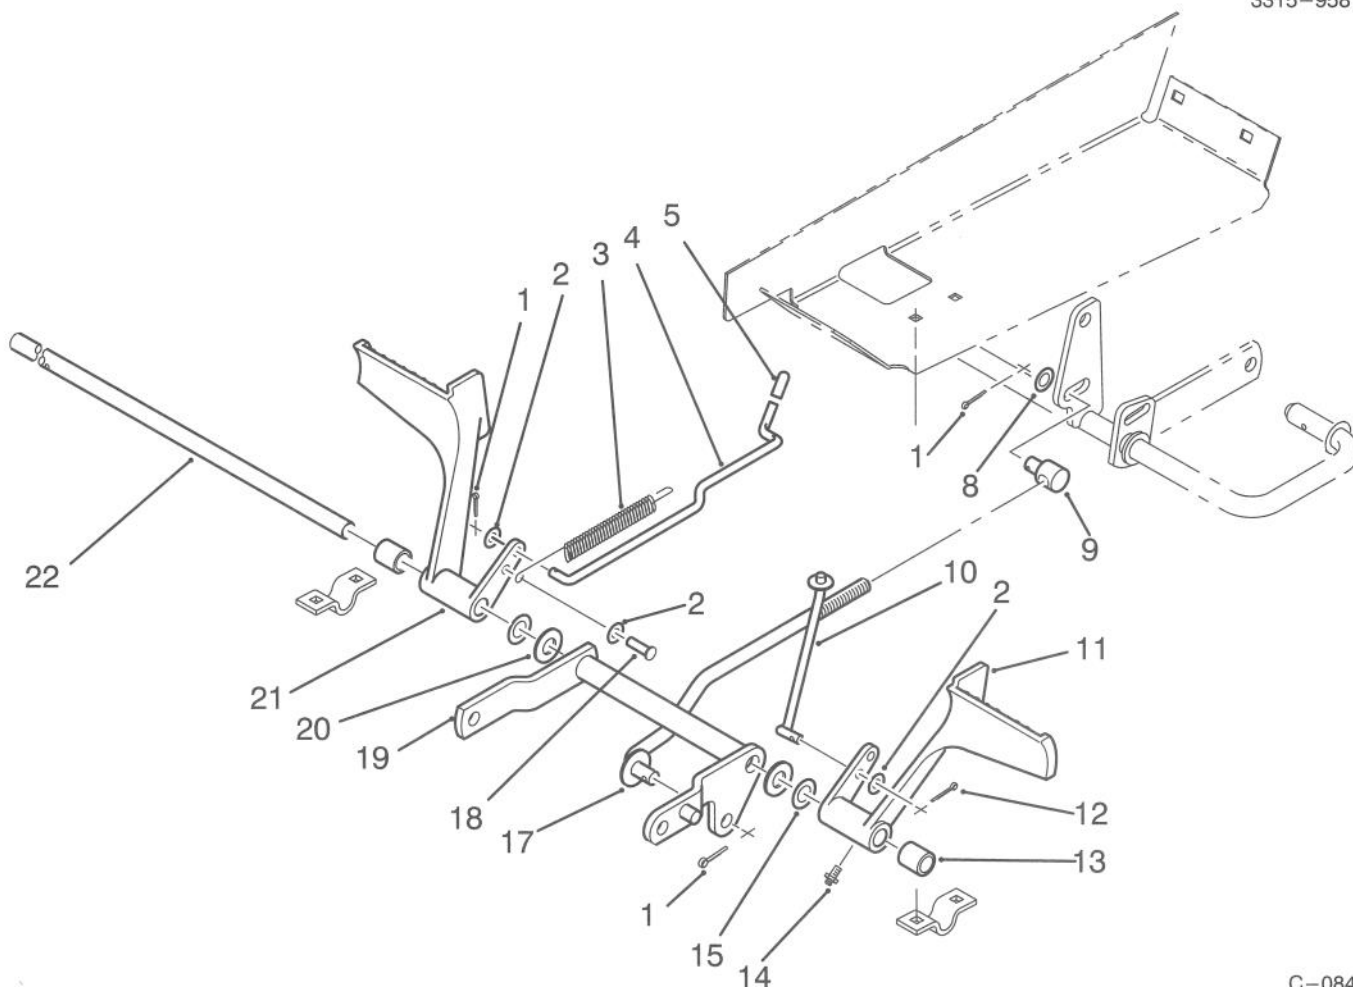

C-0843

BRAKE AND CLUTCH PEDAL ASSEMBLY

Ref. No.	Part No.	Description	No. Used
1	3272-6	Pin - Cotter	3
2	3296-23	Washer - Flat	4
3	78-9200	Spring - Brake	1
4	78-6120	Rod - Brake, Parking	1
5	111439	Grip - Rod	1
8	3256-26	Washer - Flat	1
9	8870	Trunnion	1
10	78-9730	Rod - Clutch	1
11	78-8180	Pedal - Clutch	1
12	3272-6	Pin - Cotter	2

Ref. No.	Part No.	Description	No. Used
13	110015	Spacer	2
14	83-2750	Fitting - Grease	2
15	111712	Washer - Wave	1
17	78-2431	Rod	1
18	932957	Pin - Clevis	1
19	78-2112	Arm	1
20	920215	Washer - Flat	4
21	117234	Pedal - Brake	1
22	78-6831	Shaft - Pedal	1