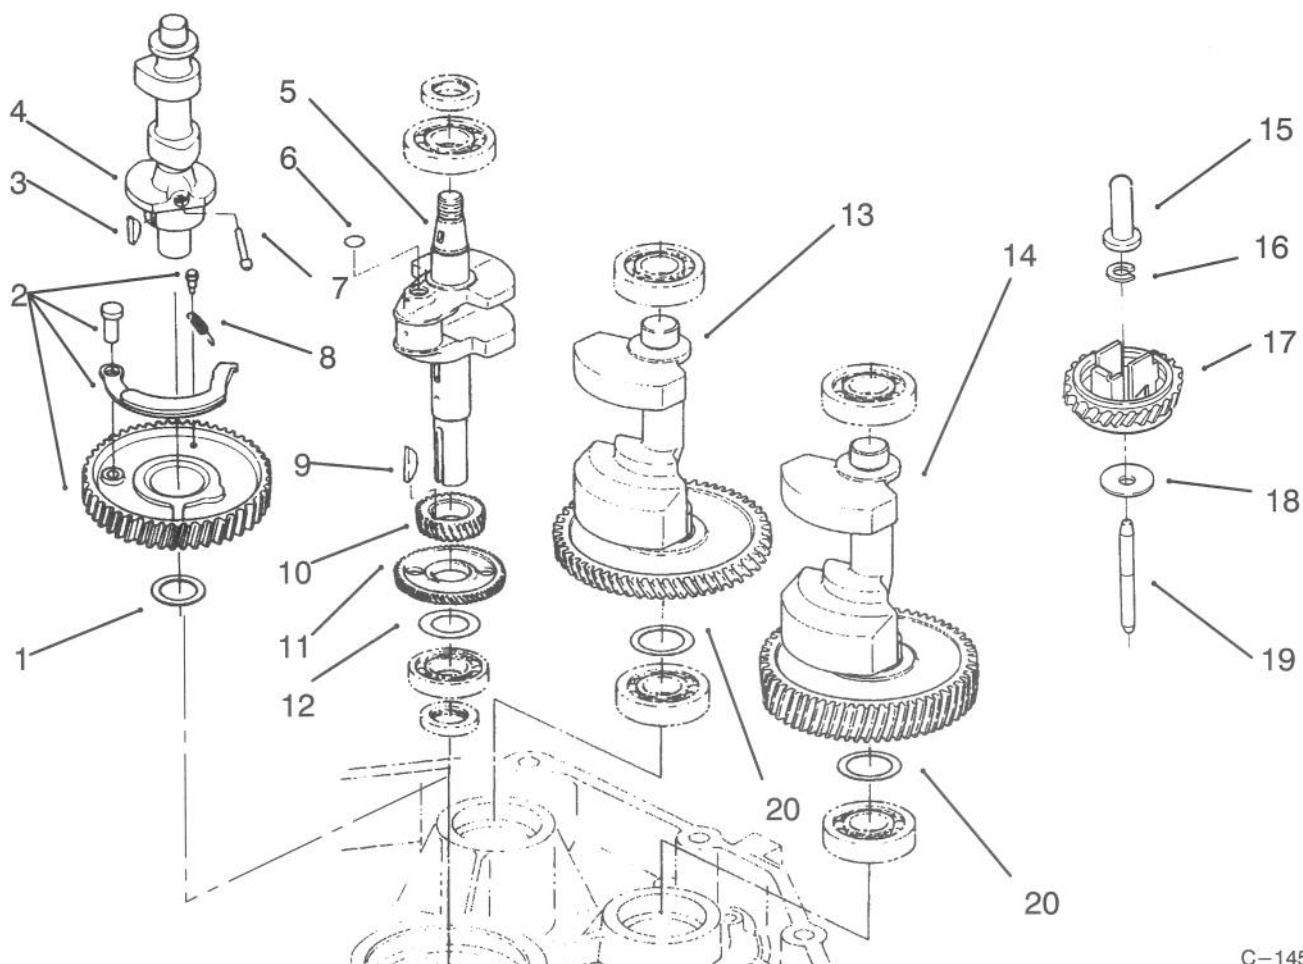

C-1455

CRANKSHAFT & CAMSHAFT ASSEMBLY

Ref. No.	Part No.	Description	No. Used	Ref. No.	Part No.	Description	No. Used
1	NN10630	Shim - Camshaft (.50mm)	1	7	NN10644	Pin	1
*	NN10631	Shim - Camshaft (.60mm)	1	8	NN10645	Spring	1
*	NN10632	Shim - Camshaft (.80mm)	1	9	NN10745	Key - Gear	1\
*	NN10633	Shim - Camshaft (.90mm)	1	10	NN10742	Gear - Crankshaft	1
*	NN10634	Shim - Camshaft (1.00mm)	1	11	NN10743	Gear - Balancer	1
*	NN10635	Shim - Camshaft (1.20mm)	1	12	NN10746	Shim - Crankshaft (.20mm)	1
2	NN10642	Cam Gear Assembly	1	*	NN10747	Shim - Crankshaft (.30mm)	1
3	NN10643	Key - Cam Gear	1	*	NN10748	Shim - Crankshaft (.40mm)	1
4	92-5877	Camshaft Assembly (Incl. Ref. #1-3, 7 & 8)	1	*	NN10749	Shim - Crankshaft (.50mm)	1
5	92-5939	Crankshaft	1	*	79-5850	Shim - Crankshaft (.70mm)	1
6	NN10750	Plug	1	*	79-5860	Shim - Crankshaft (.80mm)	1

*Not Illustrated