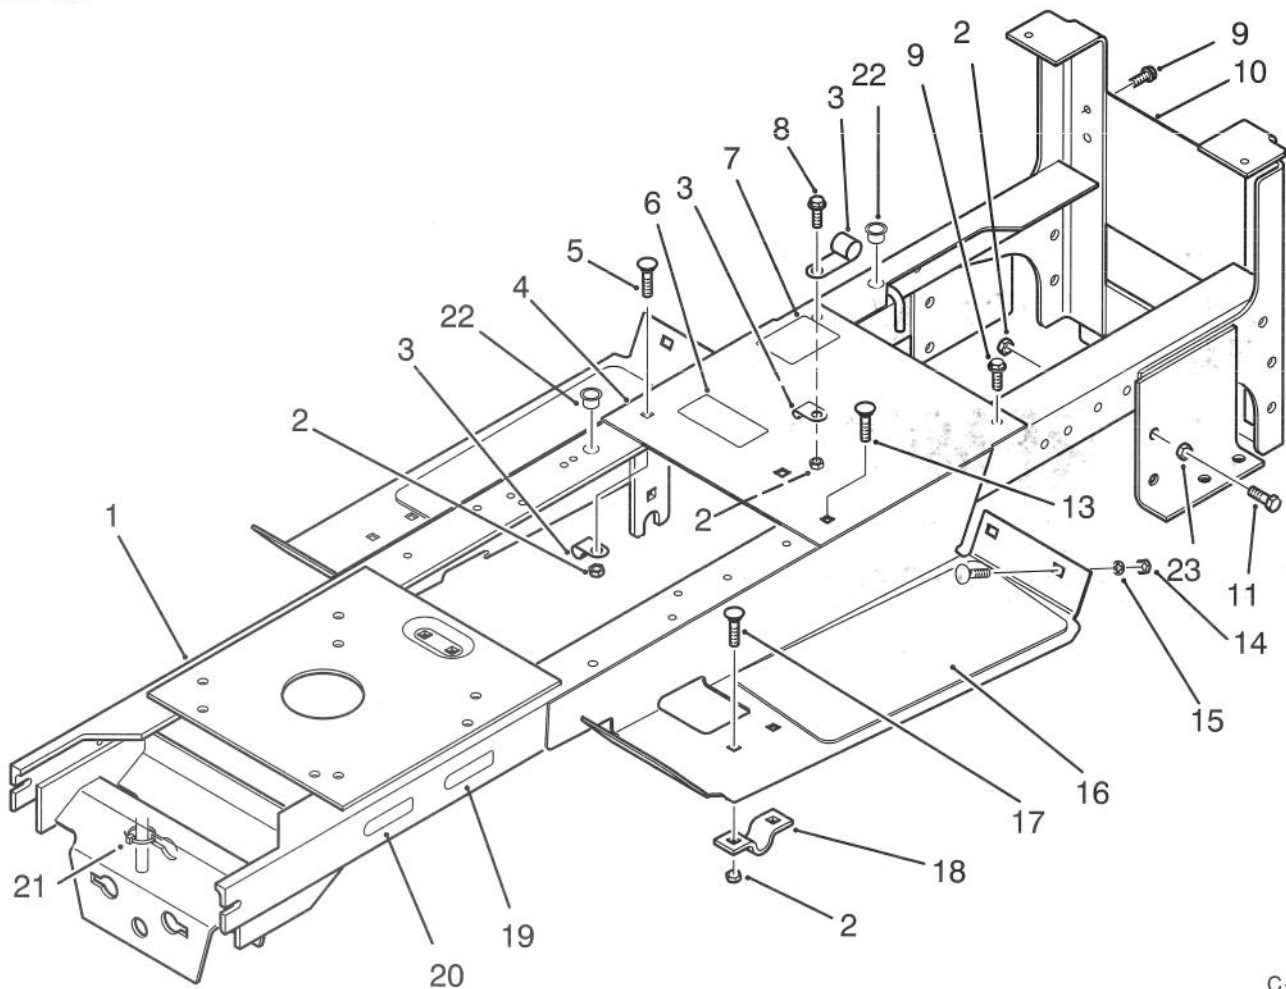

TORO[®]

MODEL NO 72040-3900001 & UP

**PARTS
CATALOG****WHEEL HORSE[®]**
244-5 LAWN TRACTOR**ONLY COPY
DO NOT REMOVE**

Tech. Publications

C-0824

HOOD ASSEMBLY

Ref. No.	Part No.	Description	No. Used	Ref. No.	Part No.	Description	No. Used
1	116874	Decal - Hood, Front	1	15	32103-19	Nut - Wing	1
2	116601	Bar - Light	1	16	103995	Washer	1
3	111684	Pod - Light	2	17	111392	Clip	1
4	7228	Bulb #1156	2	18	79-4630	Decal - Hood, LH	1
5	116262	Socket - Light	2	19	88-2781	Hood	1
6	79-4620	Decal - Hood, RH	1			(Incl. Ref.# 11)	1
7	115413	Clevis	1	20	926694	Screw - Hex Hd.	2
8	112925	Washer - Backing	1	21	105474	Bushing	2
9	915741	Nut	1	22	111763	Strap	2
10	78-9340	Assy. - Cable	1	23	79-2590	Nut - Push On	2
11	88-0010	Decal - Danger	1	24	111685	Retainer	4
12	117432	Rivet - Pop	4	*	115204	Harness - Wiring, Headlight	1
13	117343	Handle Assembly	2	*	116591	Assy. Head Light	2
14	78-8710	Screw	1			(Incl. Ref. #2-5 & 24)	2

*Not Illustrated

© The TORO Company -1993
All Rights Reserved

TPS

C-0831

MAIN FRAME ASSEMBLY

Ref. No.	Part No.	Description	No. Used
1	78-7293	Frame	1
2	3296-29	Nut	10
3	100729	Clip	3
4	92-6347	Panel (Incl. Ref. # 6)	1
5	900038	Bolt - Carriage	1
6	79-0370	Decal - Danger	1
7	79-0120	Decal - Parking	1
8	926697	Screw - Hex. Washer Hd.	1
9	926694	Screw - Hex. Hd.	3
10	79-0681	Panel - Rear	1
11	322-7	Screw - Hex. Hd.	1