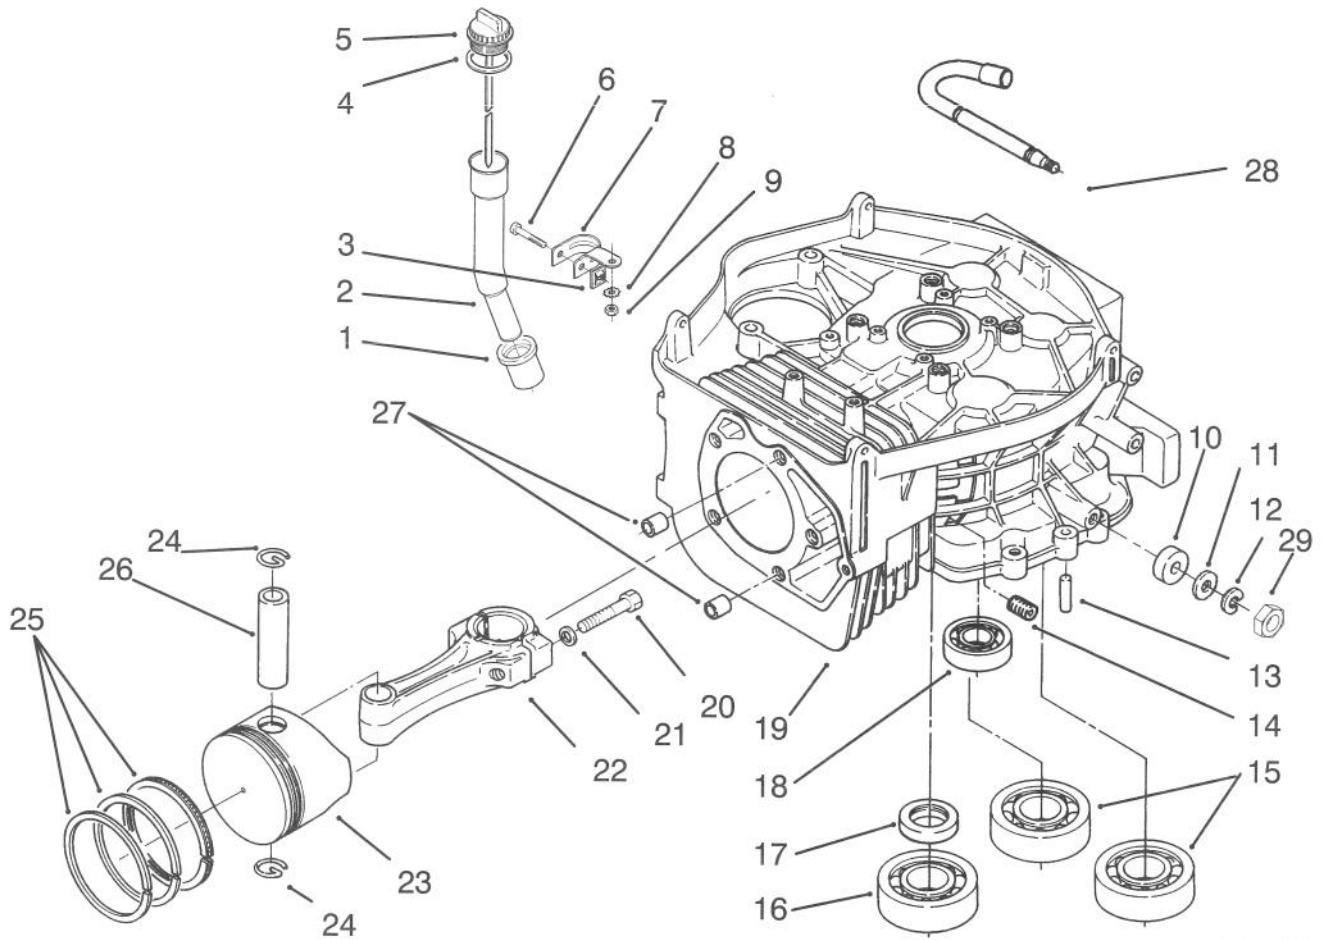

C-1454

CYLINDER BLOCK ASSEMBLY

Ref. No.	Part No.	Description	No. Used
1	NN10690	Seal	1
2	NN10689	Tube	1
3	82-1700	Nut - Speed	1
4	57-9610	Seal - O-Ring	1
5	NN10688	Indicator	1
6	82-1560	Screw	1
7	NN10691	Bracket	1
8	NN10740	Washer - Lock	1
9	92-5935	Nut	1
10	NN10646	Seal - Governor Shaft	2
11	82-1350	Washer	1
12	NN10641	Clip - Retaining	2
13	79-5840	Pin - Alignment	2
14	NN10770	Plug - Pipe	1
15	NN10678	Bearing - Ball	2
16	NN10570	Bearing - Crankshaft	1
17	NN10569	Seal - Oil	1
18	NN10571	Bearing - Camshaft	1
19	92-5947	Block - Short	1
20	NN10590	Bolt	2
21	NN10591	Washer	2
22	NN10587	Kit - Connecting Rod STD (Incl. Ref. #12-13)	1
*	NN10588	Kit - Connecting Rod (.25mm Undersize)	1

Ref. No.	Part No.	Description	No. Used
*	NN10589	(Incl. Ref. 12-13) Kit - Connecting Rod (.50mm Undersize) (Incl. Ref. #12-13)	1
23	92-5886	Kit - Piston (Standard) (Incl. Ref. #8-9)	1
*	92-5887	Kit - Piston (.25mm Oversize) (Incl. Ref. #8-9)	1
*	92-5888	Kit - Piston (.50mm Oversize) (Incl. Ref. #8-9)	1
24	NN10583	Ring - Retaining	2
25	92-5889	Set - Piston Ring (Standard)	1
*	92-5890	Set - Piston Ring (.25mm Oversize)	1
*	92-5891	Set - Piston Ring (.50mm Oversize)	1
26	NN10582	Pin - Piston	1
27	NN10626	Pin - Dowel	2
28	92-5916	Stop - Governor	1
29	92-5872	Nut	1

*Not Illustrated