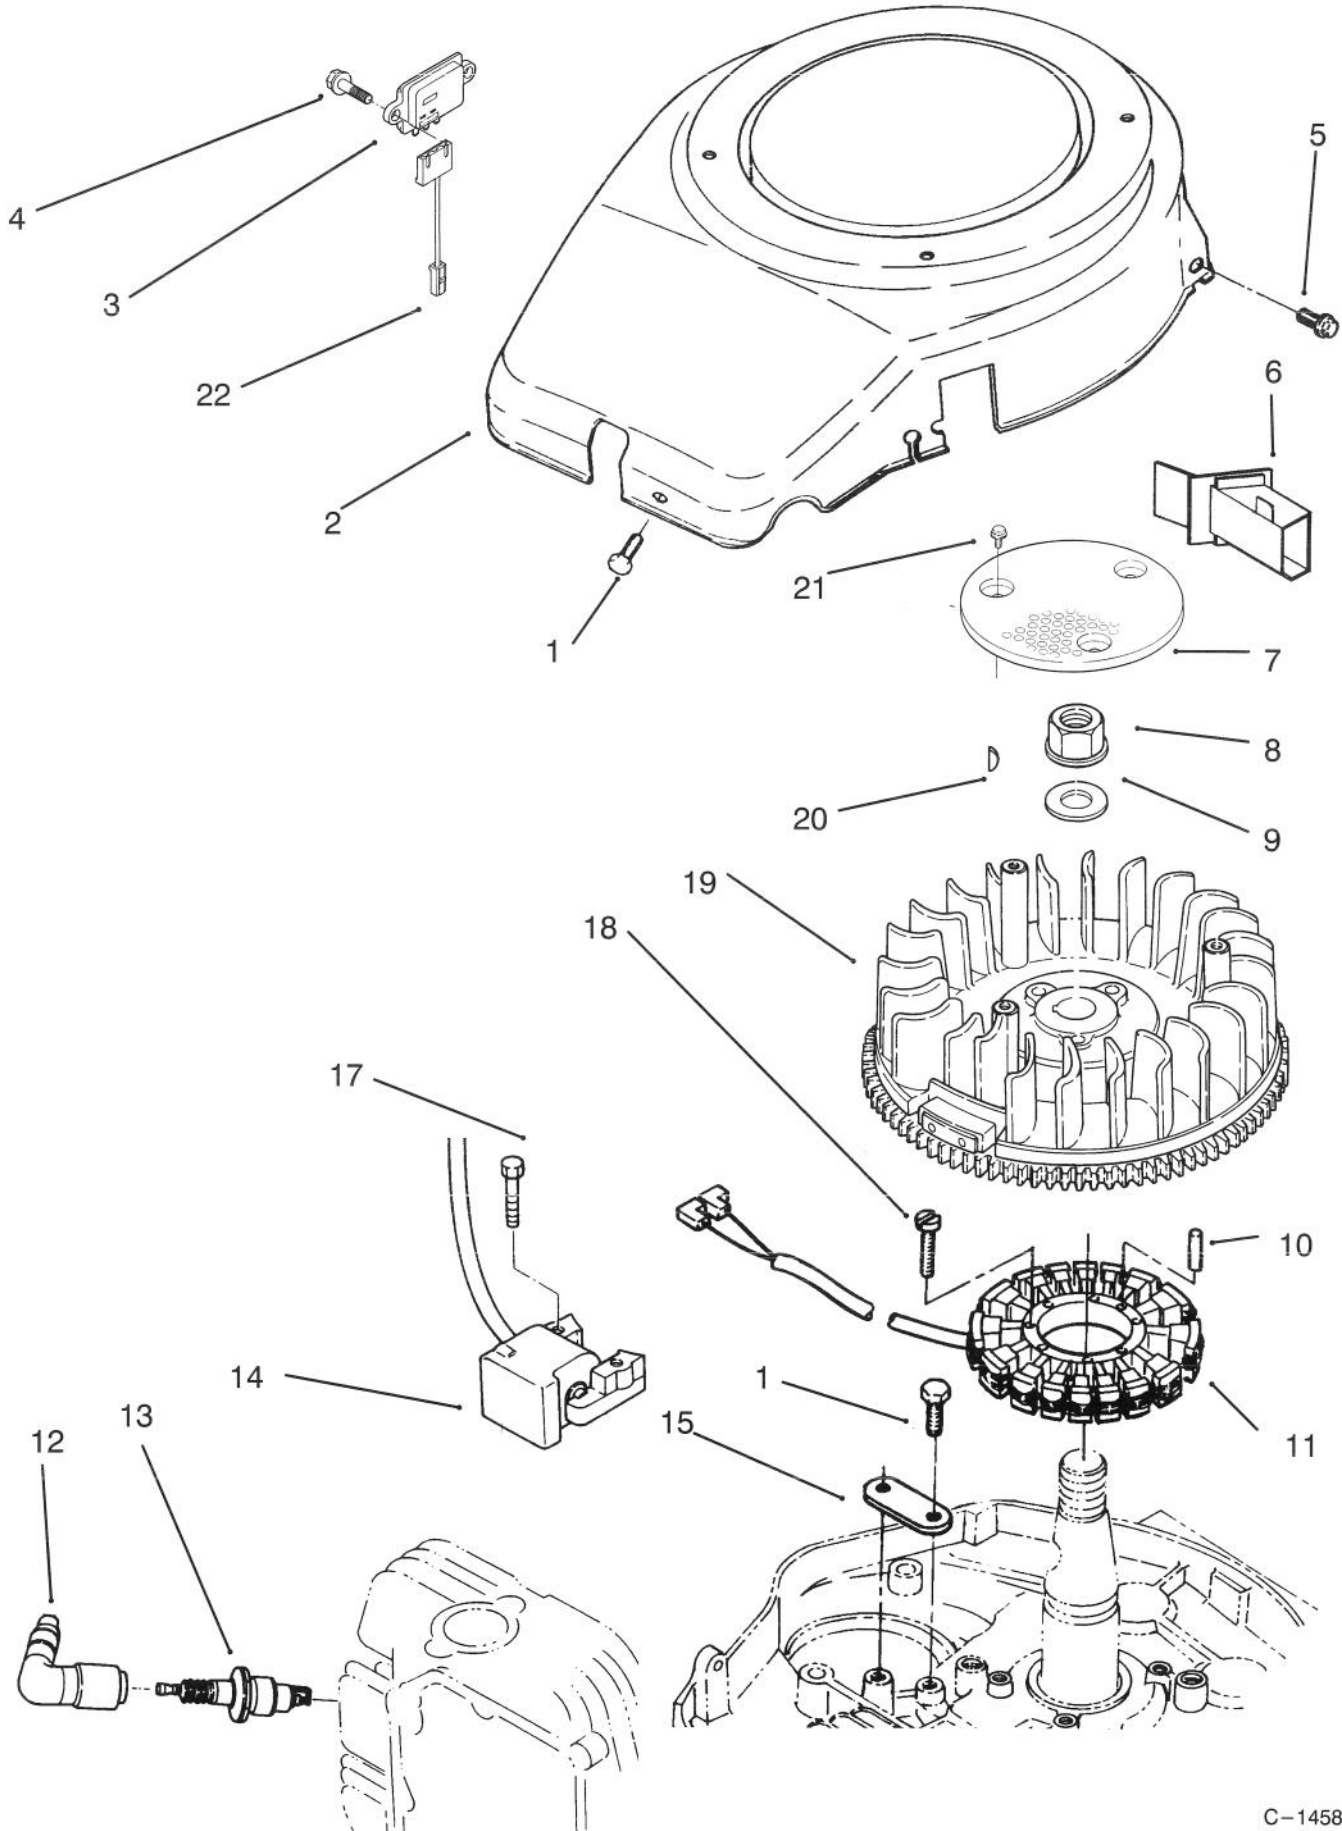

BLOWER HOUSING AND IGNITION ASSEMBLY

BLOWER HOUSING AND IGNITION ASSEMBLY

Ref. No.	Part No.	Description	No. Used	Ref. No.	Part No.	Description	No. Used
1	NN10733	Bolt – Self Tapping	5	12	NN10729	Lead	1
2	92-5892	Housing – Blower	1	13	NN10820	Plug – Spark	1
3	92-5926	Regulator	1	14	92-5938	Coil – Ignition	1
4	82-1540	Bolt – Hex. Hd.	1	15	78-5890	Clamp – Cord	2
5	92-5932	Screw	2	17	82-1540	Bolt	2
6	92-5903	Tube – Inlet	1	18	NN10735	Screw	2
7	92-0921	Screen – Blower	1	19	NN10712	Blower Wheel Assembly	1
8	NN10715	Nut – Lock	1	20	NN10713	Key	1
9	92-5948	Washer – Flat	3	21	NN10725	Screw	3
10	79-5900	Pin – Alignment	2	22	92-5928	Wire Harness	1
11	92-5925	Stator Assembly	1