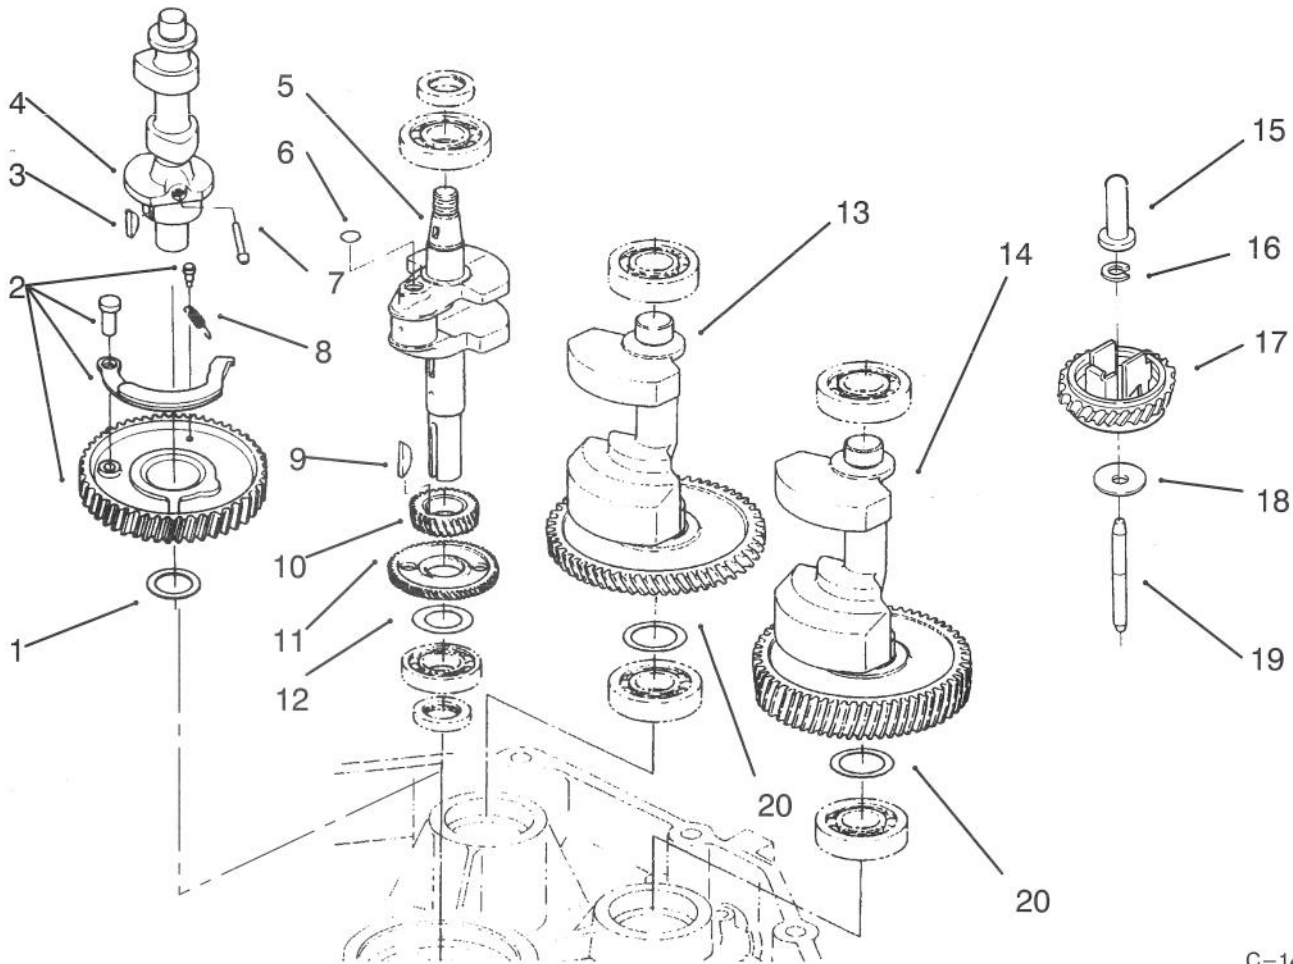

C-1455

CRANKSHAFT & CAMSHAFT ASSEMBLY(Continued)

Ref. No.	Part No.	Description	No. Used	Ref. No.	Part No.	Description	No. Used
13	92-5873	Shaft Assembly	1	*	92-5942	Shim - Balancer Shaft (.70mm)	1
14	92-5874	Shaft Assembly	1	*	92-5943	Shim - Balancer Shaft (.80mm)	1
15	92-5914	Sleeve	1	*	92-5944	Shim - Balancer Shaft (.90mm)	1
16	92-5915	Retainer - Governor Gear	1	*	92-5945	Shim - Balancer Shaft (1.00mm)	1
17	NN10636	Gear	1	*	92-5946	Shim - Balancer Shaft (1.20mm)	1
18	57-9690	Washer	1				
19	92-5913	Pin	1				
20	92-5940	Shim - Balancer Shaft (.50mm)	1				
*	92-5941	Shim - Balancer Shaft (.60mm)	1				

*Not Illustrated