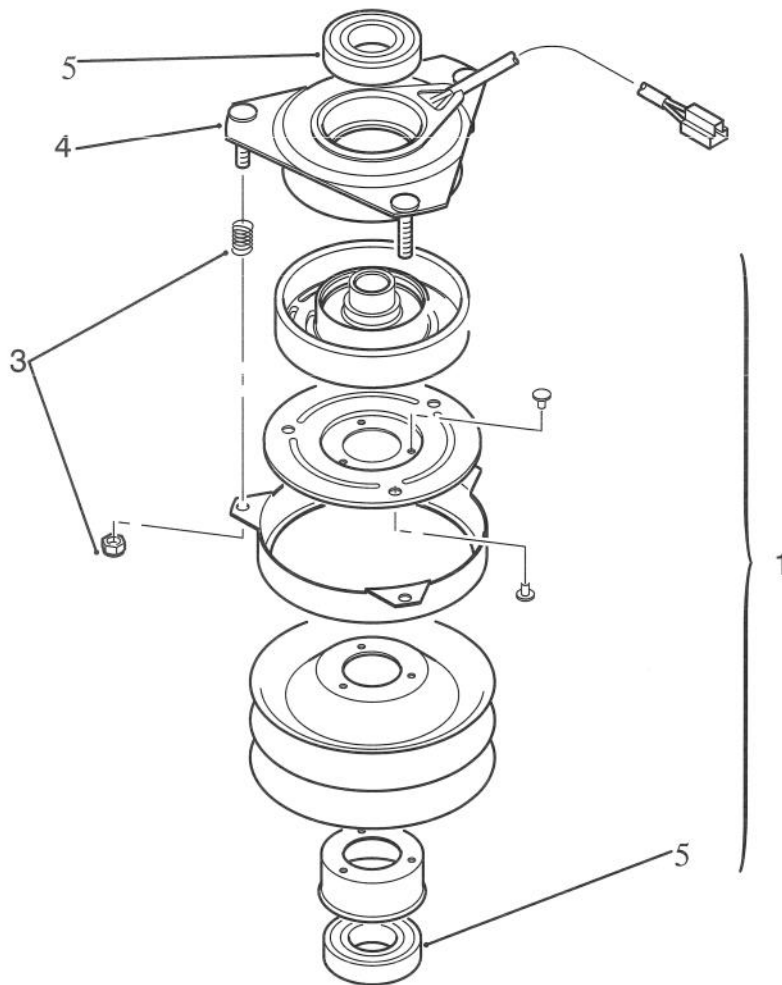

C-0842

CLUTCH ASSEMBLY 92-1686

Ref. No.	Part No.	Description	No. Used	Ref. No.	Part No.	Description	No. Used
1	92-3015	Rotor, Armature Ass'y (Incl. Rer. #5)	1	4	92-3016	Assembly - Field (Incl. Rer. #5)	1
3	92-3014	Nuts & Springs (Package of 3)	1	5	114064	Bearing	2