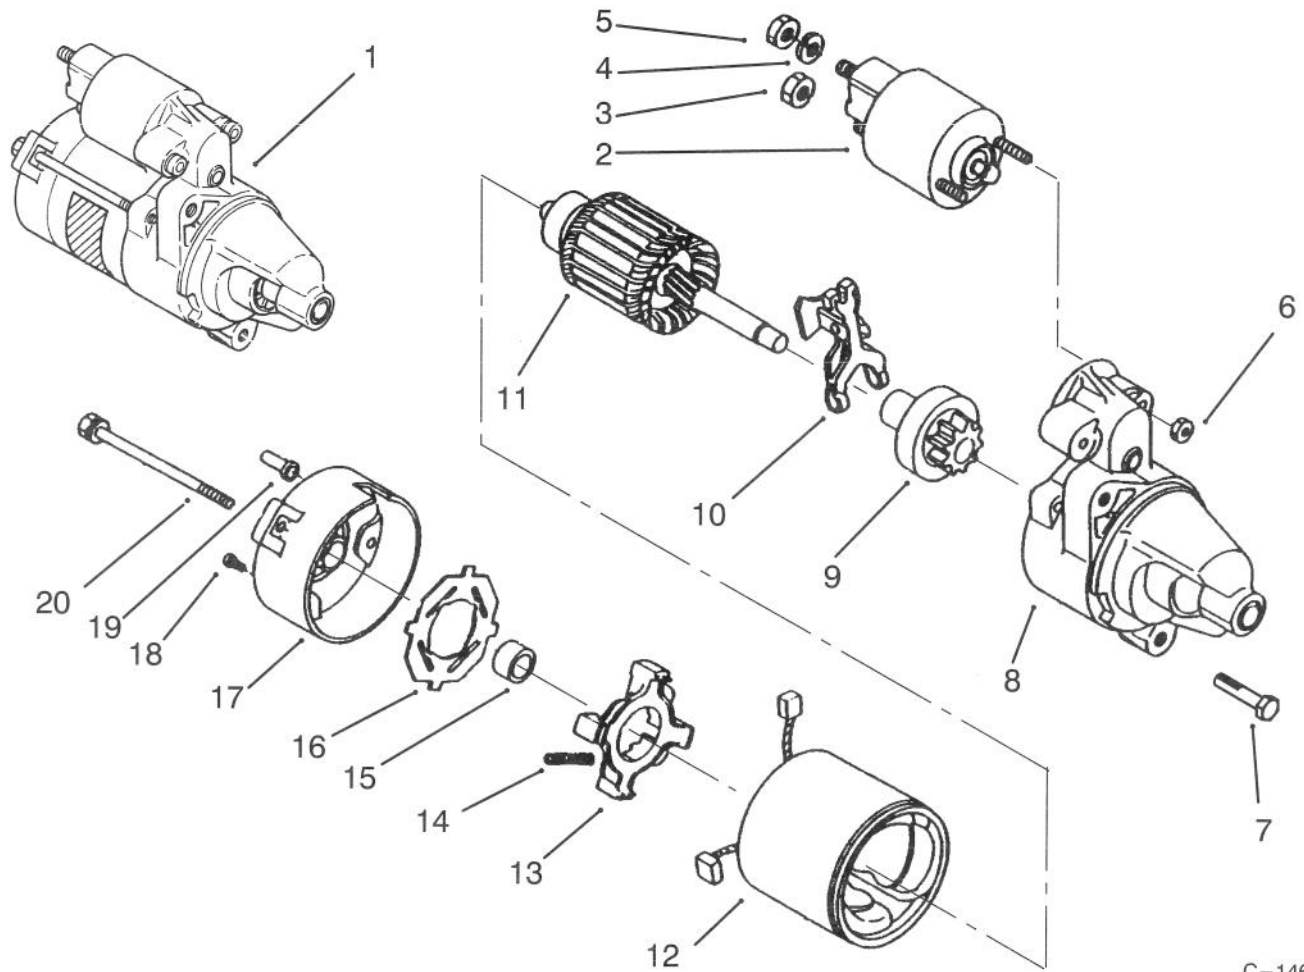

C-1462

STARTER ASSEMBLY

Ref. No.	Part No.	Description	No. Used
1	NN10739	Starter	1
2	92-5860	Switch - Magnetic	1
3	92-5863	Nut	1
4	92-5865	Washer - Lock	1
5	92-5864	Nut	1
6	92-5862	Nut	2
7	92-5850	Screw	2
8		Housing - Starter	1
9		Clutch	1
10	92-5859	Lever - Drive	1
11	92-5855	Armature	1

Ref. No.	Part No.	Description	No. Used
12	92-5851	Frame - Starter	1
13	92-5853	Holder - Brush	1
14	92-5852	Spring	4
15	92-5857	Bearing	1
16	92-5854	Insulator	1
17	92-5856	Frame - Commutator (Incl. Ref. #15-19)	1
18		Screw	A/R
19	92-5858	Cover	1
20	92-5861	Bolt	2