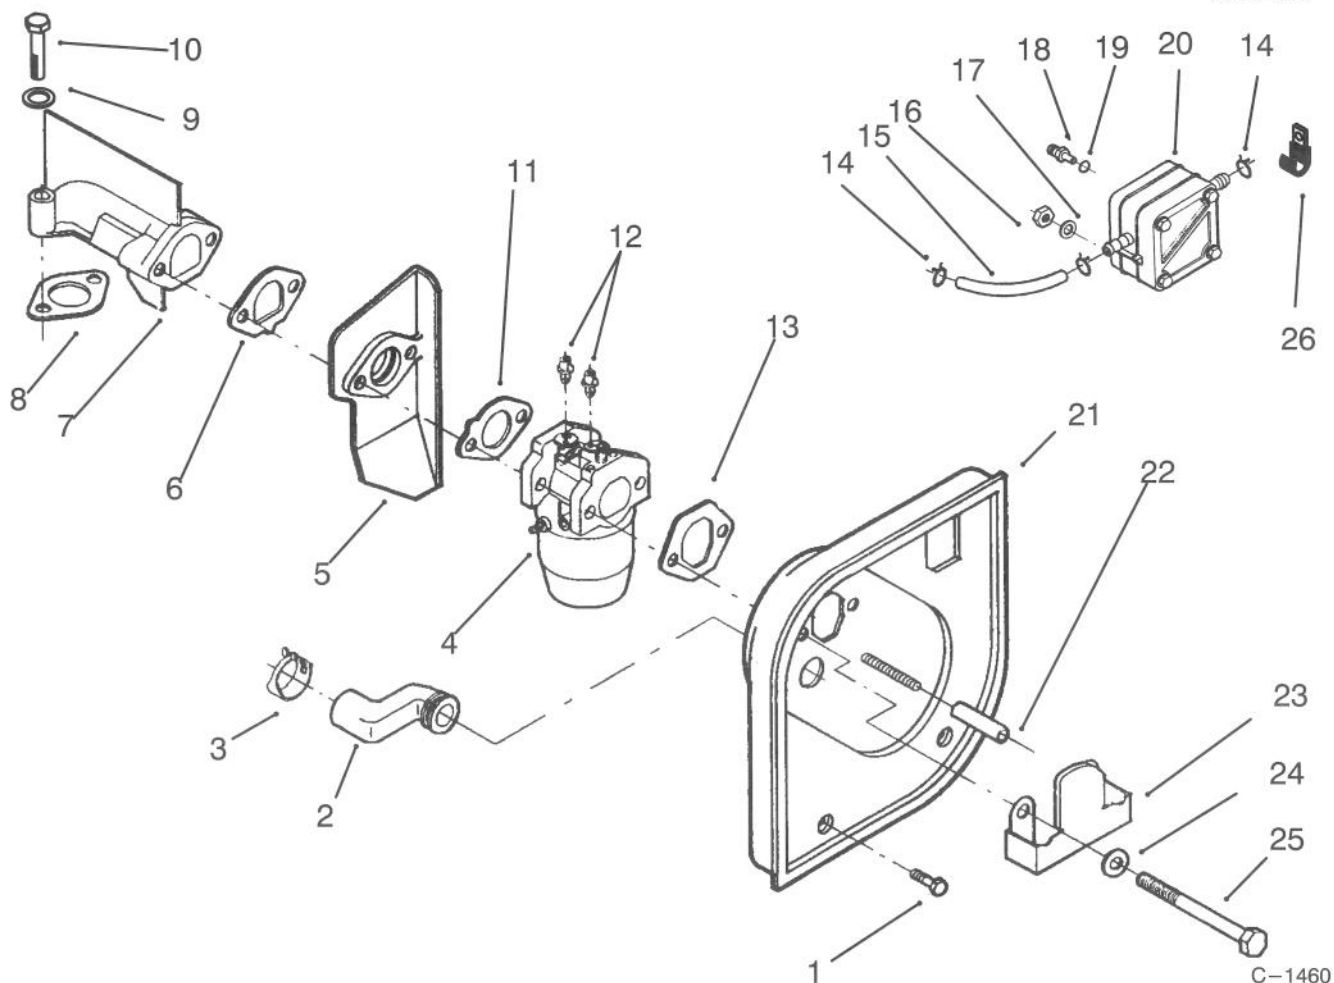

CARBURETOR AND FUEL PUMP

Ref. No.	Part No.	Description	No. Used
1	82-1540	Screw	2
2	92-5930	Tube Breather	1
3	NN10812	Clamp - Hose	1
4	92-5909	Carburetor	1
5	92-5906	Insulator - Carburetor	1
6	92-5908	Gasket - Insulator	1
7	92-5922	Elbow - Intake	1
8	92-5905	Gasket - Intake	1
9	79-5830	Washer - Flat	1
10	79-5820	Screw	2
11	92-5907	Gasket - Insulator	1
12	92-5920	Clip - Link	2
13	92-5895	Gasket - Air Cleaner	1
14	82-1080	Clamp - Hose	4

Ref. No.	Part No.	Description	No. Used
15	92-5868	Hose - Fuel	1
16	92-5871	Nut	2
17	82-1660	Washer - Lock	2
18	92-5929	Spud - Fuel Pump	1
19	92-5869	Grommet	1
20	92-5912	Pump - Fuel	1
21	92-5897	Pan - Air Cleaner	1
22	92-5931	Seal - Air Cleaner	1
23	92-5866	Plate - Air Deflector	1
24	82-1340	Washer - Flat	2
25	92-5870	Screw	2
26	NN10348	Clip - Wire	1
*	92-5910	Kit - Carburetor, Float	1
*	92-5911	Kit - Carburetor, Repair	1