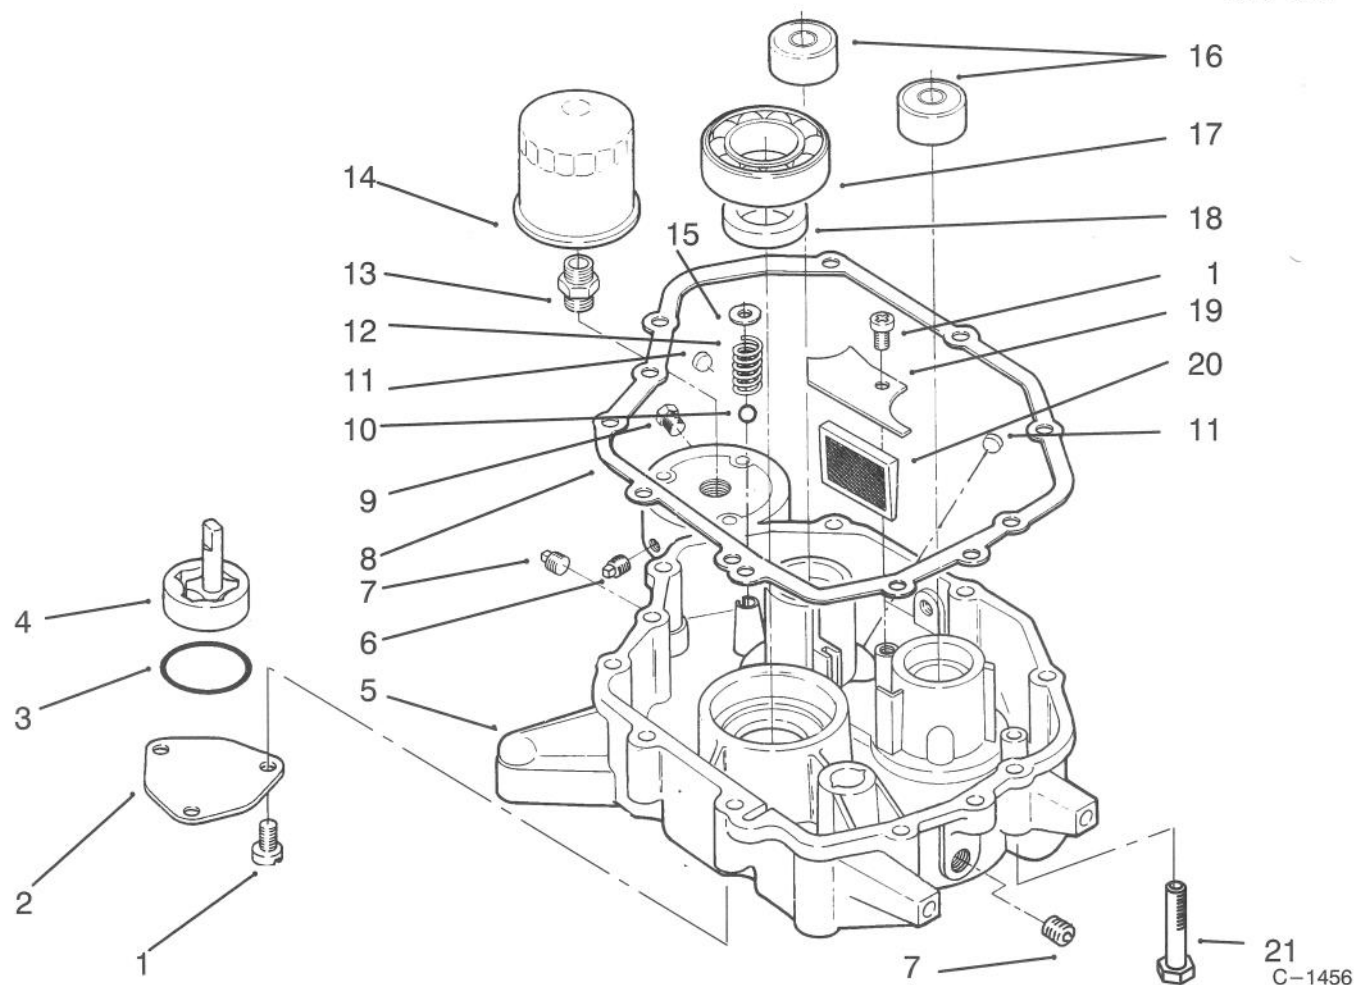

OIL BASE & PUMP ASSEMBLY

Ref. No.	Part No.	Description	No. Used
1	NN10868	Screw	4
2	NN10573	Cover	1
3	NN10575	"O"Ring	1
4	NN10572	Pump - Oil	1
5	NN10675	Base - Oil	1
6	NN10770	Plug - Pipe	1
7	82-1130	Plug - Square Hd.	2
8	92-5882	Gasket	1
9	NN10687	Plug - Hex. Hd.	2
10	NN10534	Ball	1
11	NN10339	Plug - Core Hole	2
12	NN10153	Spring - Valve	1

Ref. No.	Part No.	Description	No. Used
13	NN10685	Adapter	1
14	NN10684	Filter	1
15	NN10539	Ring - Retaining	1
16	NN10678	Bearing - Balancer Shaft (Lower)	1
17	NN10677	Bearing - Crankshaft (Lower)	1
18	NN10569	Seal - Oil	1
19	NN10578	Cover	1
20	NN10577	Screen	1
21	NN10680	Bolt - Special	9