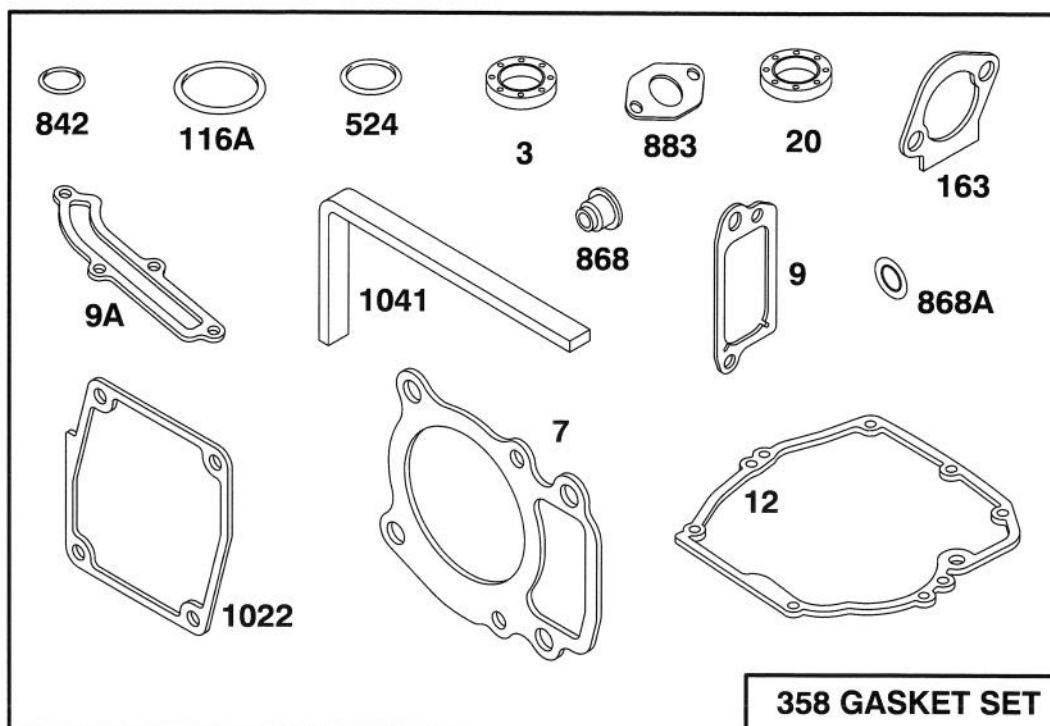

Assemblies include all parts shown in frames.

ENGINE GTS-150

Ref. No.	Part No.	Description	No. Used
3	77-9060	Seal - Oil	1
7	77-7740	Gasket - Cylinder Head	1
9	77-7440	Gasket - Valve Cover	1
9A	77-7410	Gasket - Breather	1
12	77-7550	Gasket - Engine Base	1
20	77-7570	Seal - Oil	1
116A	77-7660	Seal - O Ring	1
163	77-7960	Gasket - Air Cleaner	1
358	77-8900	Gasket Set	1

Ref. No.	Part No.	Description	No. Used
524	77-7270	Seal - Intake Elbow	1
842	77-7300	Seal - O Ring	1
868	77-7890	Seal Assy. - Valve	1
868A	77-7900	Gasket - Valve	1
883	77-7760	Gasket - Exhaust	1
1022	77-7320	Gasket - Rocker Cover	1
1041	77-8590	Seal - Foam	1
		GTS150 Key/BBC Engine	1
	77-9000	High Altitude Jet	1