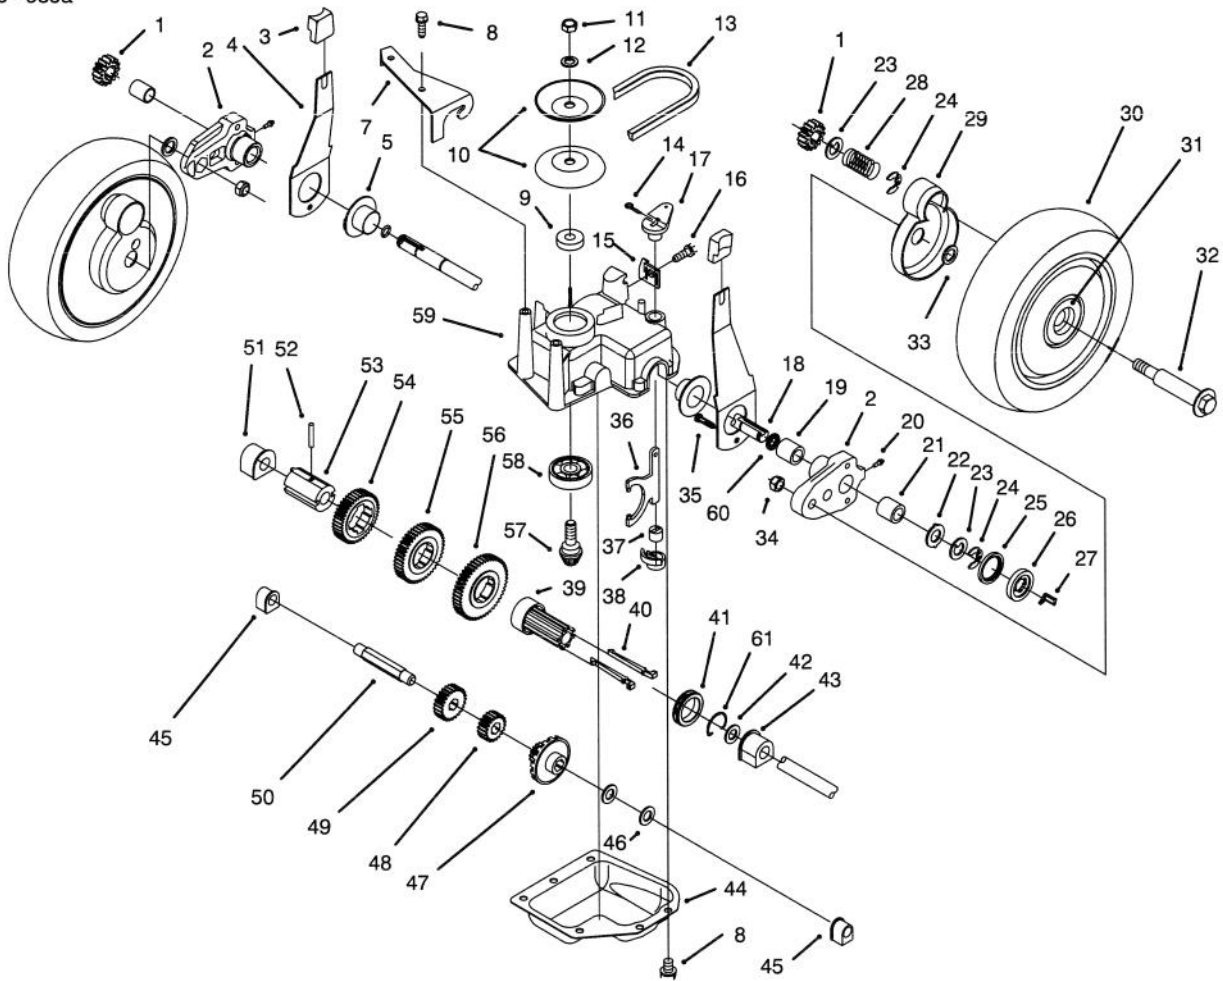

C-1333

GEAR CASE ASSEMBLY (CONTINUED)

Ref. No.	Part No.	Description	No. Used	Ref. No.	Part No.	Description	No. Used
49	55-3800	Gear - Pinion	1	56	55-3770	Gear - 49 Tooth 1st Gear	1
50	60-8800	Shaft - Intermediate	1	57	60-8890	Pinion - Bevel	1
51	60-8850	Bushing - Output Shaft	1	58	38-7820	Bearing - Ball	1
52	32121-120	Pin - Coil	1	59	60-8710	Gear Case - Upper	1
53	60-8790	Sleeve - Gear	1	60	237-153	O-Ring	2
54	55-3810	Gear - 39 Tooth 3rd Gear	1	61	65-5250	Clip - Spring	1
55	55-3790	Gear - 44 Tooth 2nd Gear	1	*	62-6673	Gear Case Assembly	1

*Not Illustrated