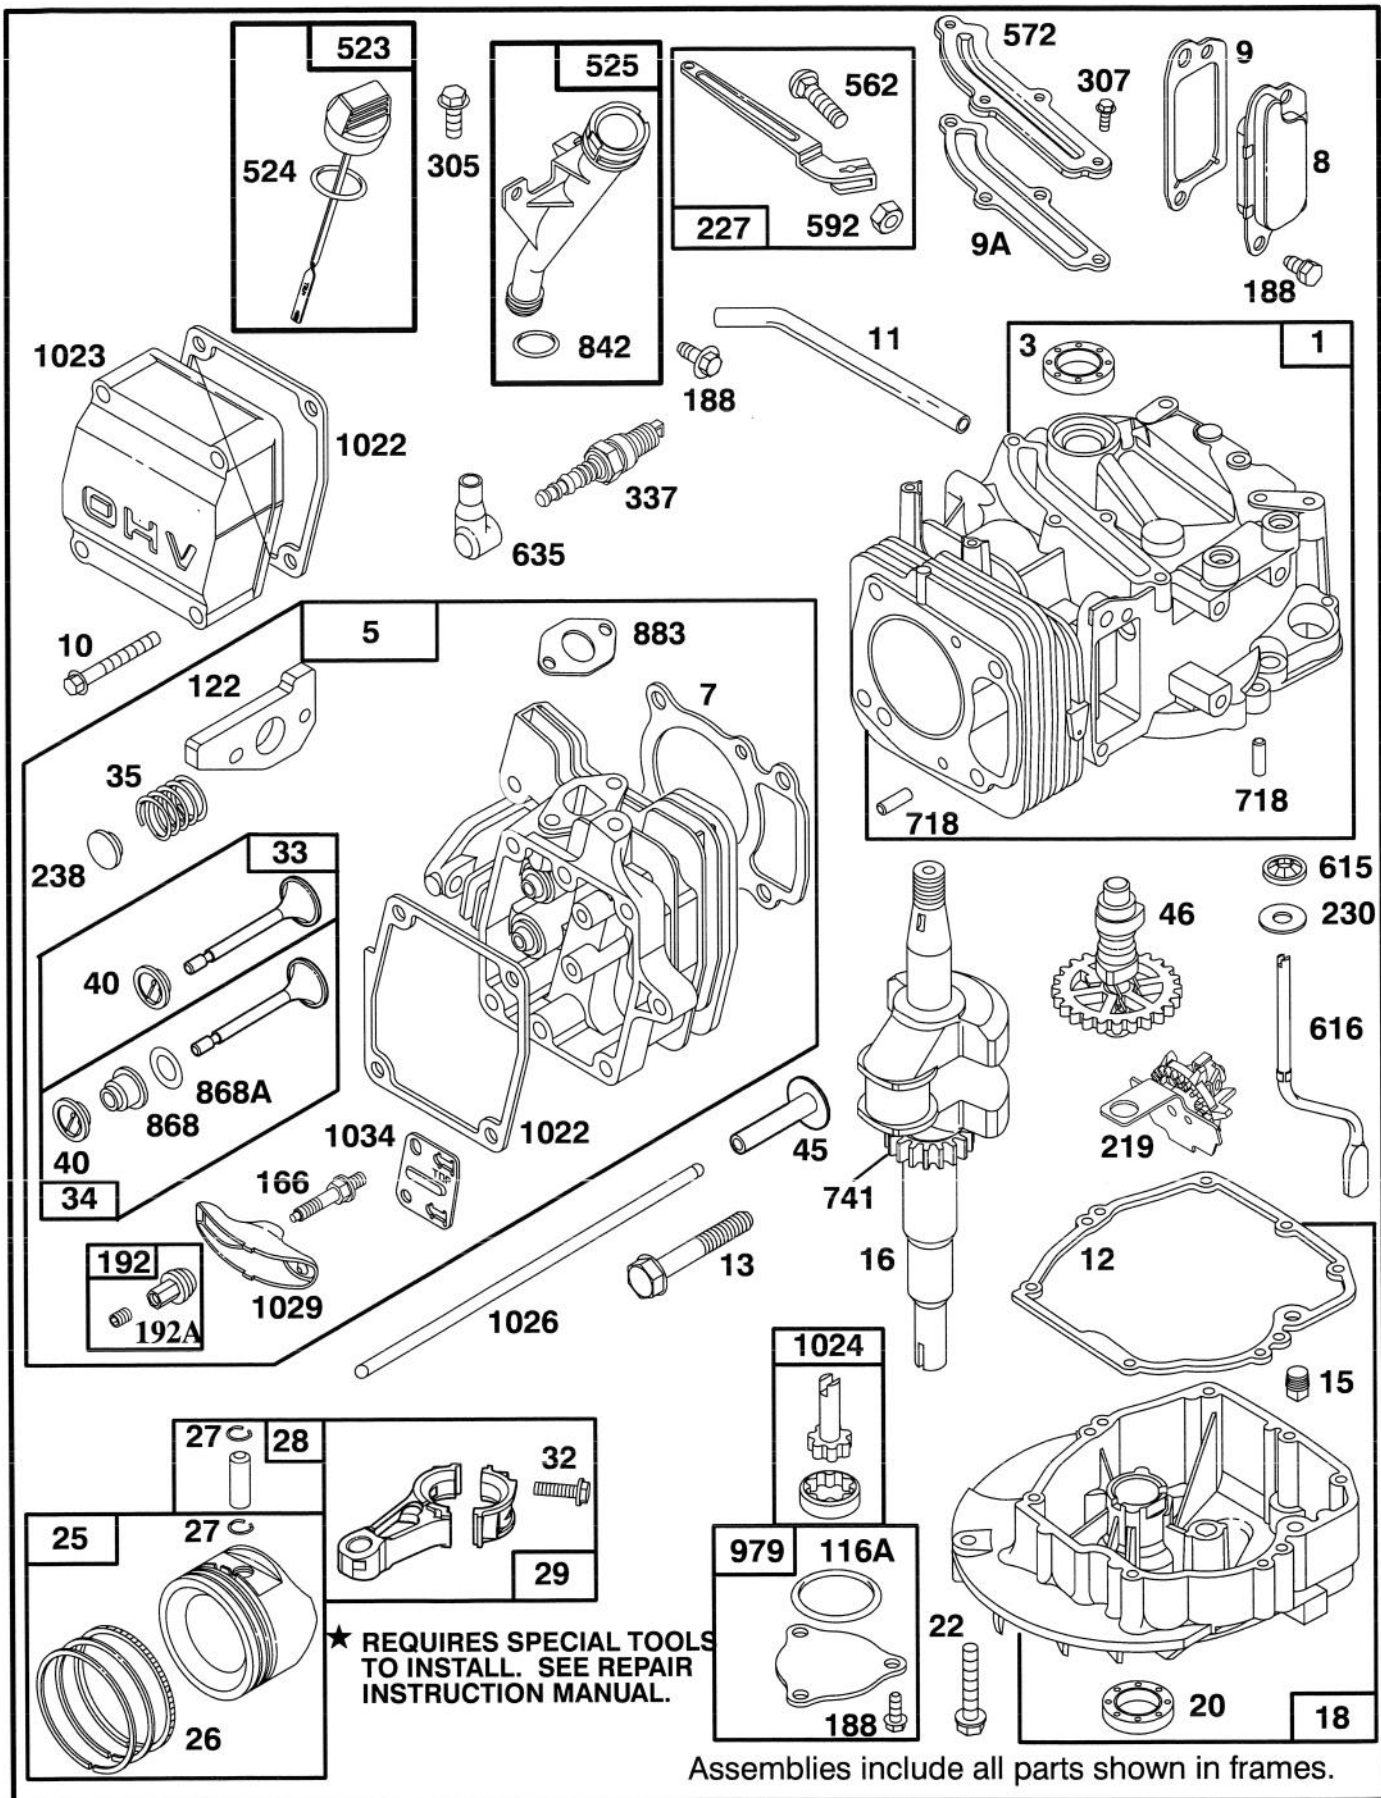

ENGINE GTS-150

ENGINE GTS-150

Ref. No.	Part No.	Description	No. Used	Ref. No.	Part No.	Description	No. Used
1	77-7590	Cylinder Assy.	1	192	77-7910	Nut - Hex Special	2
*3	77-9060	Seal - Oil	1	192A	77-9090	Screw - Set	1
5	77-7730	Head - Cylinder	1	219	77-7500	Gear - Governor	1
*7	77-7740	Gasket - Cylinder Head	1	227	77-7370	Lever - Governor	1
8	77-7430	Breather Valve	1	230	77-7470	Washer - Thrust	1
*9	77-7440	Gasket - Valve Cover	1	238	77-7800	Cap - Valve	2
*9A	77-7410	Gasket - Breather	1	305	77-8310	Screw - Hex. Head	2
10	77-7360	Screw - Hex. Head (valve cover)	4	307	77-7420	Screw - Sem (Breather Cover)	4
11	77-7350	Tube - Breather	1	337	77-7330	Plug - Spark	1
*12	77-7550	Gasket - Engine Base	1	523	77-7260	Dipstick - Oil	1
13	77-7630	Screw - Cylinder Head	4	*524	77-7270	Seal - Intake Elbow	1
15	77-7580	Plug - Oil Drain	1	525	77-7290	Tube - Oil Filler	1
16	77-7510	Crankshaft	1	562	77-7380	Bolt - Governor Lever	1
		Note: Order Part No. 77-7540 For Timing Gear Key		572	77-7400	Baffle - Cylinder	1
18	77-7560	Base - Engine	1	592	77-7390	Nut - Hex.	1
*20	77-7570	Seal - Oil	1	615	77-7480	Fastener	1
22	77-9070	Screw - Engine Base Note: Order Part No. 77-9080 For Hole Nearest Breather	1	616	77-7460	Crank - Governor	1
				635	77-7340	Elbow - Spark Plug	1
25	77-7690	Piston Assy. (Std.)	1	718	77-7600	Dowel - Sleeve	2
26	77-7700	Ring Set (Std.)	1	741	77-7530	Gear - Timing	1
27	77-7710	Lock - Piston Pin	2	*842	77-7300	Seal - O Ring	1
28	77-7720	Pin - Piston (STD)	1	*868	77-7890	Seal Assy. - Valve	1
29	77-7670	Rod - Connecting	1	*868A	77-7900	Gasket - Valve	1
32	77-7680	Screw - Connecting Rod	2	*883	77-7760	Gasket - Exhaust	1
33	77-7860	Valve - Exhaust	1	979	77-7650	Cover - Oil Pump	1
34	77-7880	Valve - Intake	1	*1022	77-7320	Gasket - Rocker Cover	1
35	77-7810	Spring - Valve	2	1023	77-7060	Cover - Valve	1
40	77-7870	Retainer - Spring	2	1024	77-7640	Pump - Oil	1
45	77-7610	Tappet - Valve	2	1026	77-7620	Rod - Push	2
46	77-7490	Gear - Cam	1	1029	77-7790	Arm - VLV Rocker	2
*116A	77-7660	Seal - O Ring	1	1034	77-7770	Guide - Push Rod	1
†122	77-7820	Adapter Assy.	1		77-9280	Short Block (Incl. Ref. #1, 7, 9, 9A,, 16,18, 25, 28, 29, 45, 46, 122, 219, 230, 615, 616, 883, 979, 1022, & 1024 pg. 10) (Incl. Ref. #163 pg.12)	1
166	77-7780	Stud - Rocker Arm	2				
188	77-7450	Screw - Sem (Breather Mounting, pump cover)	5				

*Included in Gasket Set

†Included in Carburetor Overhaul Kit