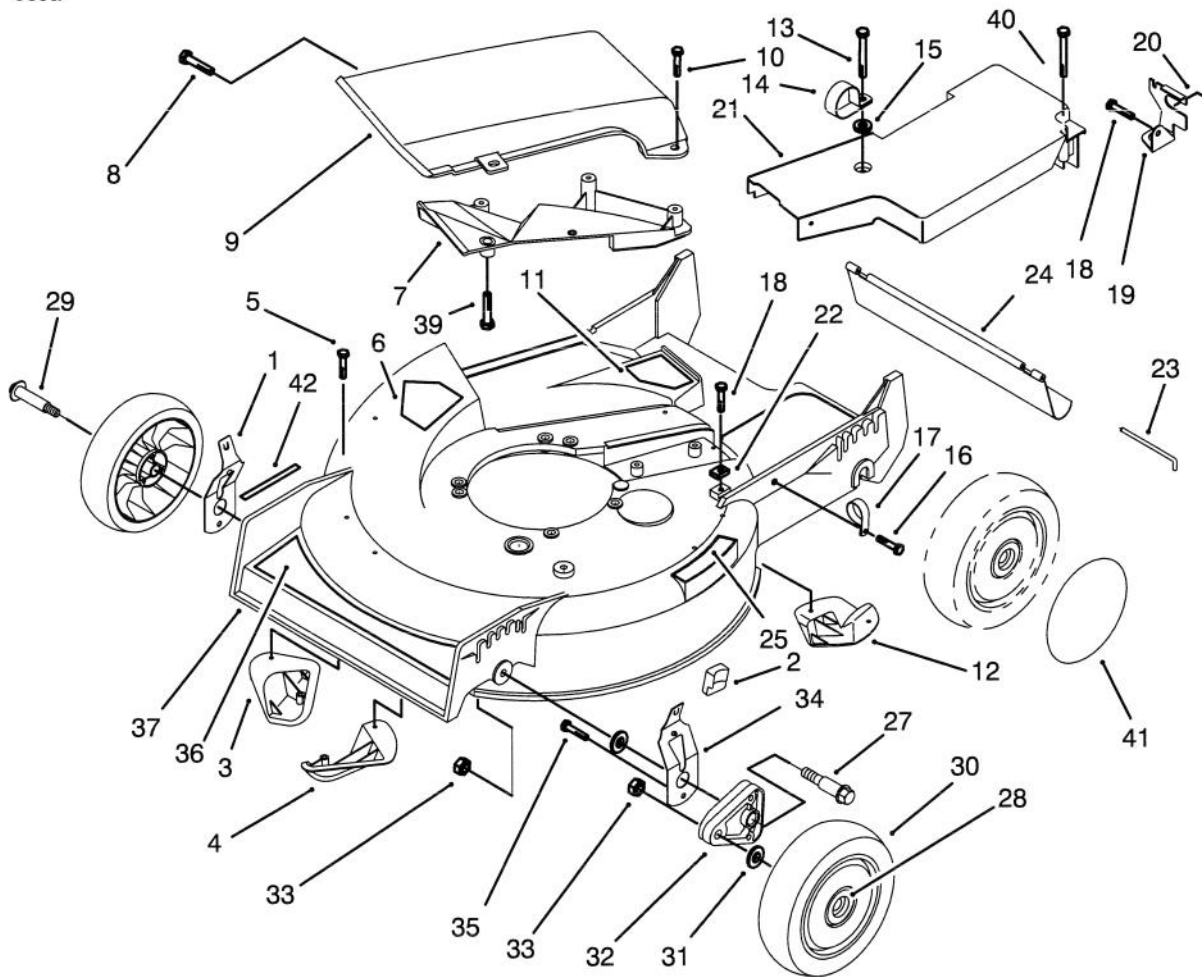

MODEL NO. 20439-390001 & UP

PARTS
CATALOG21" RECYCLER[®]
Mower

C-1417

HOUSING ASSEMBLY

Ref. No.	Part No.	Description	No. Used
1	71-0561	Spring Arm Ass'y R.H.	1
2	25-7740	Knob - Arm	2
3	92-1720	Plate - Kicker Right Front	1
4	92-1730	Plate - Kicker Left Front	1
5	32144-111	Screw - Plastite	6
6	43-8480	Decal - Danger	1
7		Deflector - Recycler	1
8	46-6810	Screw & Washer Assembly	1
9	14-4069	Recycler Cover Assembly (Incl. Ref. #7 & 39)	1
10	46-6811	Screw & Washer Assembly	3
11	82-8450	Decal - Danger	1
12	92-1750	Plate - Kicker Left Rear	1
13	37-7262	Screw - Hex Hd. Tapping	1
14	2412-87	Clamp - Cable	1
15	3-5792	Washer	1

Ref. No.	Part No.	Description	No. Used
16	32144-112	Screw - Self Tapping	1
17	2412-83	R-Clamp	1
18	32144-70	Screw - Thread Forming Hex Washer Hd.	2
19	82-5680	Bracket - Traction Adj.	1
20	46-7030	Retainer - Cable	1
21	82-9910	Cover - Belt	1
22	62-3720	Clamp - Cable	1
23	33-3208	Rod - Shield	1
24	44-0580	Shield - Trailing	1
25	46-7370	Decal - Step Pad	1
27	66-0560	Screw - Shoulder	2
28	27-6250	Bushing - Wheel	4
29	27-6232	Bolt - Wheel	2
30	14-9989	Wheel & Tire Assembly (Incl Ref. #28)	2

C-1417

HOUSING ASSEMBLY (CONTINUED)

Ref. No.	Part No.	Description	No. Used
31	40-1940	Washer - Wheel Bolt	4
32	66-0580-03	Arm - Pivot	2
33	3296-6	Nut - Lock	4
34	71-0571	Spring Arm Assembly L.H.	1
35	32144-85	Screw - Thread Forming	2
36	92-2281	Decal - Deck	1
37	16-1589	Housing Assembly (Incl. Ref. #3-6, 8, 11, 12, & 42, Pg. 1) (Incl. Ref. #5-6, Pg. 3)	1