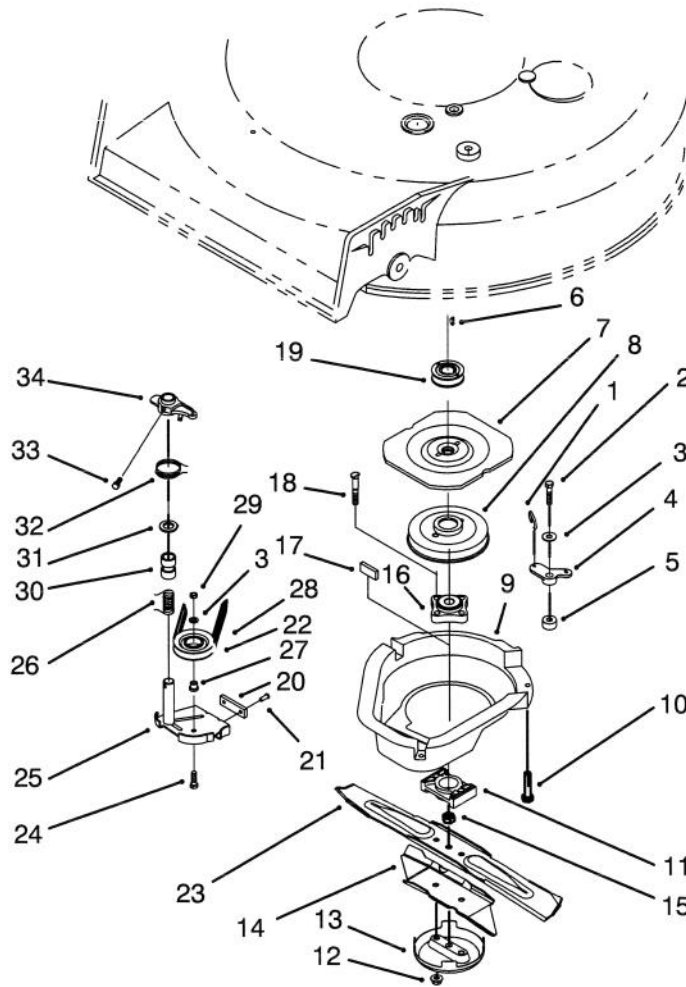

Ref. No.	Part No.	Description	No. Used
16	32144-112	Screw - Self Tapping	1
17	2412-83	R-Clamp	1
18	32144-70	Screw - Thread Forming Hex Washer Hd.	2
19	82-5680	Bracket - Traction Adj.	1
20	46-7030	Retainer - Cable	1
21	82-9910	Cover - Belt	1
22	62-3720	Clamp - Cable	1
23	33-3208	Rod - Shield	1
24	44-0580	Shield - Trailing	1
25	46-7370	Decal - Step Pad	1
27	66-0560	Screw - Shoulder	2
28	27-6250	Bushing - Wheel	4
29	27-6232	Bolt - Wheel	2
30	14-9989	Wheel & Tire Assembly (Incl Ref. #28)	2

C-1417

HOUSING ASSEMBLY (CONTINUED)

Ref. No.	Part No.	Description	No. Used
31	40-1940	Washer - Wheel Bolt	4
32	66-0580-03	Arm - Pivot	2
33	3296-6	Nut - Lock	4
34	71-0571	Spring Arm Assembly L.H.	1
35	32144-85	Screw - Thread Forming	2
36	92-2281	Decal - Deck	1
37	16-1589	Housing Assembly (Incl. Ref. #3-6, 8, 11, 12, & 42, Pg. 1) (Incl. Ref. #5-6, Pg. 3)	1

Ref. No.	Part No.	Description	No. Used
39		Screw - Plastite	5
40	37-7260	Screw - Special	1
41	91-2253	Cover - Wheel	1
42	92-2279	Decal - H.O.C.	4

C-1332

ENGINE ASSEMBLY

Ref. No.	Part No.	Description	No. Used	Ref. No.	Part No.	Description	No. Used
1	2210-249	Clamp - Throttle	1	5	66-0570	Guide - Belt	1
2	2210-313	Screw - Clamp	1	6	46-6811	Screw - Hex Washer Hd.	2
3	77-8991	Engine (Incl. Ref. #4 & 8)	1	7	32144-102	Screw - Thread Forming	3
4	92-3147	Decal - Recoil	1	8	92-2289	Plate - Toro	1
				9	55-3570	Gas Cap Assembly	1