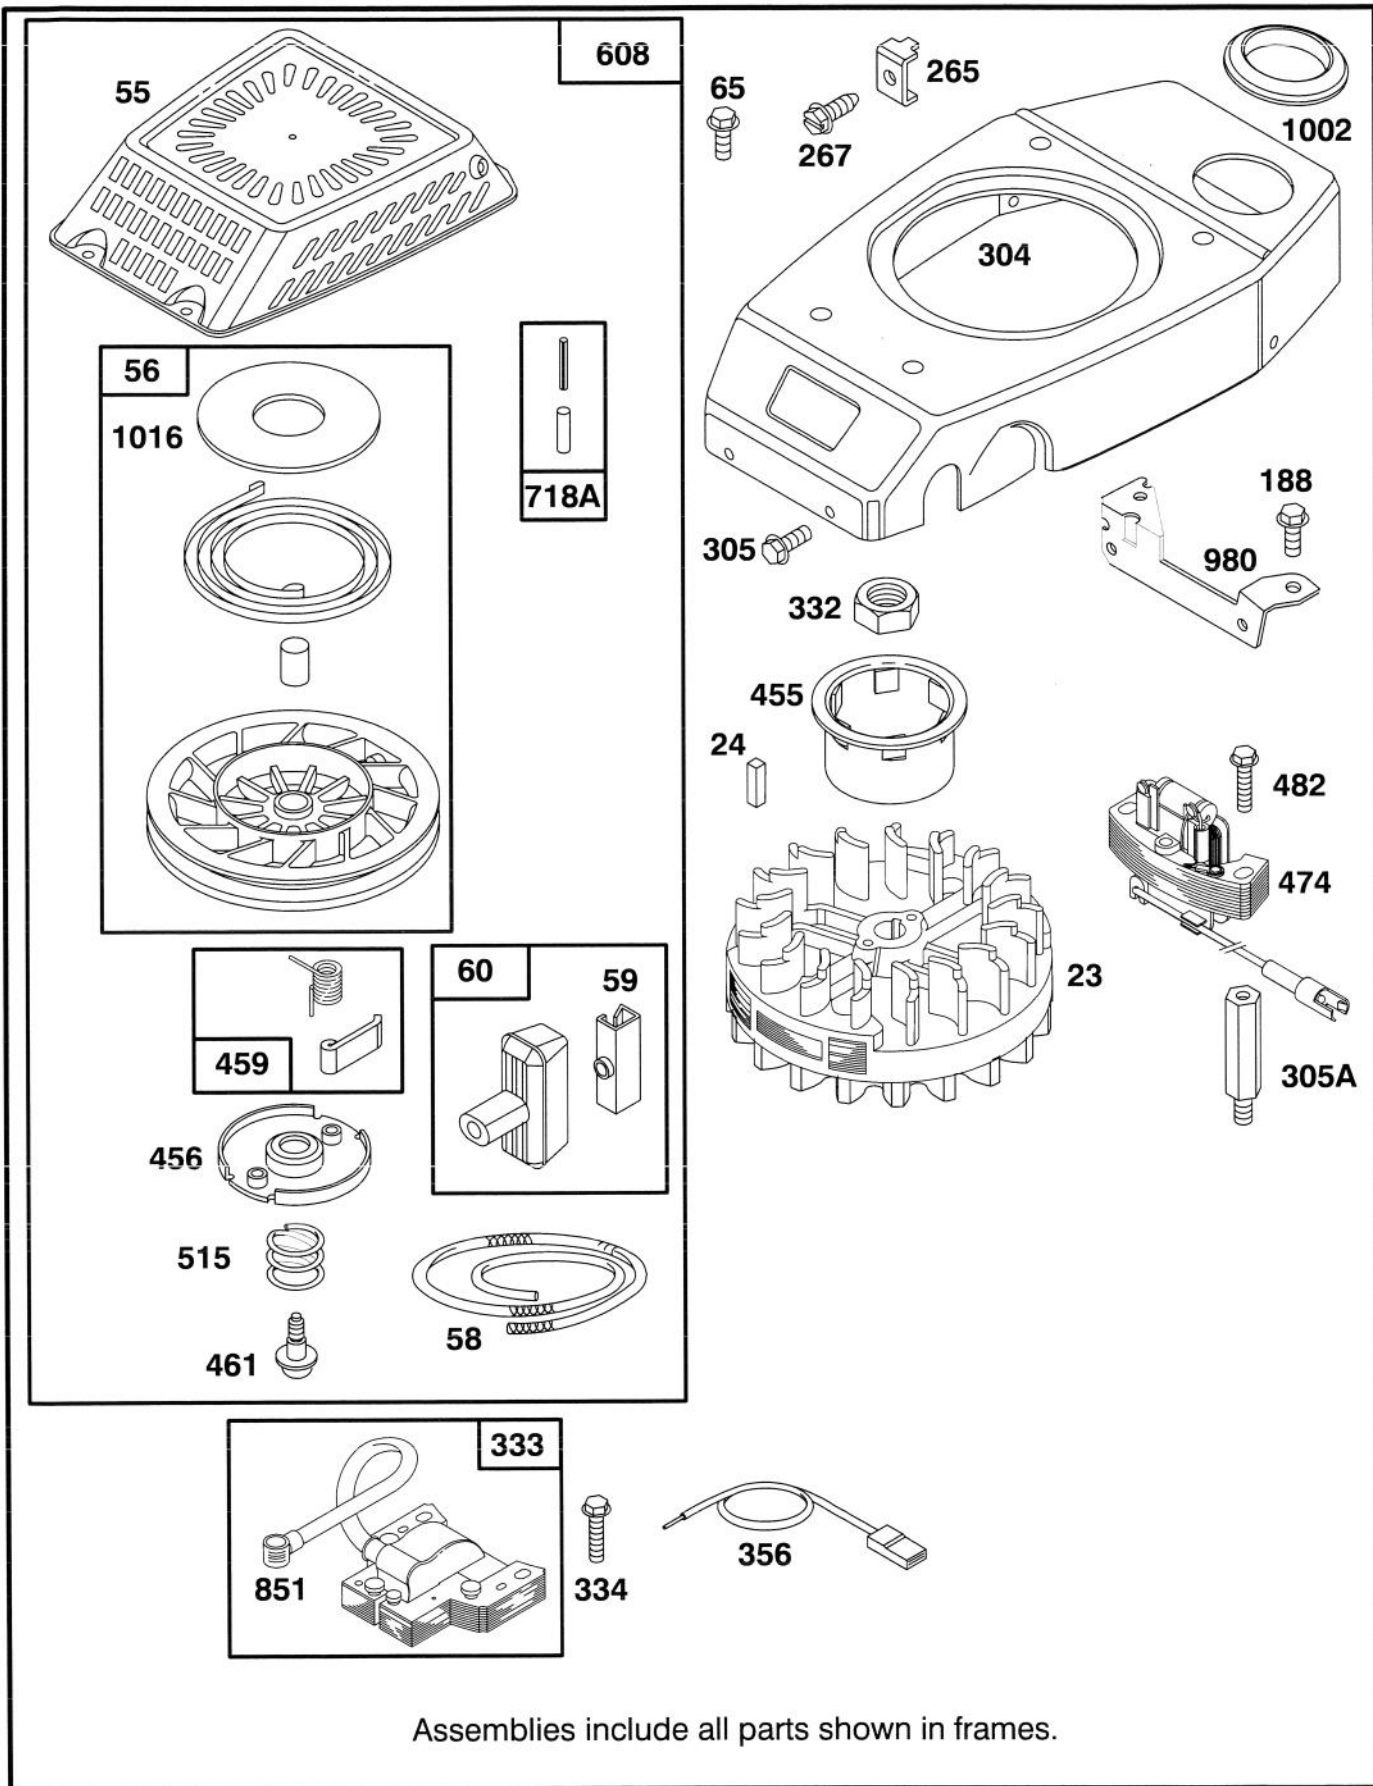

ENGINE GTS-150

Assemblies include all parts shown in frames.

ENGINE GTS-150

Ref. No.	Part No.	Description	No. Used
23	77-8320	Flywheel - Magneto	1
24	77-8340	Key - Flywheel	1
55	77-8460	Housing - Rewind Starter	1
56	77-8560	Pulley - Rewind Starter	1
58	77-8480	Spool - Starter Rope (Cut To Suit)	1
59	77-7210	Insert - Starter Grip	1
60	77-8510	Grip - Starter Rope	1
65	77-8300	Screw - Hex. Head	4
188	77-7450	Screw - Hex. Head (Blower bracket)	2
265	77-8280	Clamp - Casing	1
267	77-8290	Screw - Hex Head	1
304	77-8250	Housing - Blower	1
305	77-8310	Screw - Hex. Head (Blower Housing)	4
305A	77-8390	Stud - Mtg.	2

Ref. No.	Part No.	Description	No. Used
332	77-8360	Nut - Hexagon	1
333	77-8420	Armature - Magneto	1
334	77-8440	Screw - Sem	2
356	77-8400	Wire - Ground	1
455	77-8350	Cup - Starter	1
456	77-8470	Retainer - Spring	1
459	77-8530	Pawl & spring - Ratchet	2
461	77-8490	Screw - Rewind Starter	1
474	77-8370	Alternator	1
482	77-8380	Screw - Sem	2
515	77-8500	Spring - Retainer	1
608	77-8450	Starter Assy. - Rewind	1
718A	77-8550	Dowel - Sleeve	1
851	77-8430	Terminal - Spark Plug	1
980	77-7140	Bracket - Blower Housing	1
1002	77-7180	Grommet	1
1016	77-8570	Cover - Pulley	1