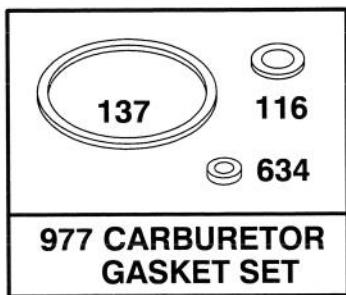

Assemblies include all parts shown in frames.

ENGINE GTS-150

Ref. No.	Part No.	Description	No. Used
104	77-8180	Pin - Float Hinge	1
116	77-8210	Washer - Fuel Bowl	1
117	77-8060	Jet - Needle Valve	1
118	77-8230	Valve & Kit - Needle	1
121	77-8920	Overhaul Kit - Carburetor	1
122	77-7820	Adapter Assy.	1
127	77-8100	Plug - Welch	1

Ref. No.	Part No.	Description	No. Used
134	77-8110	Valve - Float (Includes Seat)	1
137	77-8200	Gasket - Fuel Bowl	1
634	77-8150	Washer - Seal	2
977	77-8930	Gasket Set - Carburetor	1
1039	77-7250	Limiter - Float	1