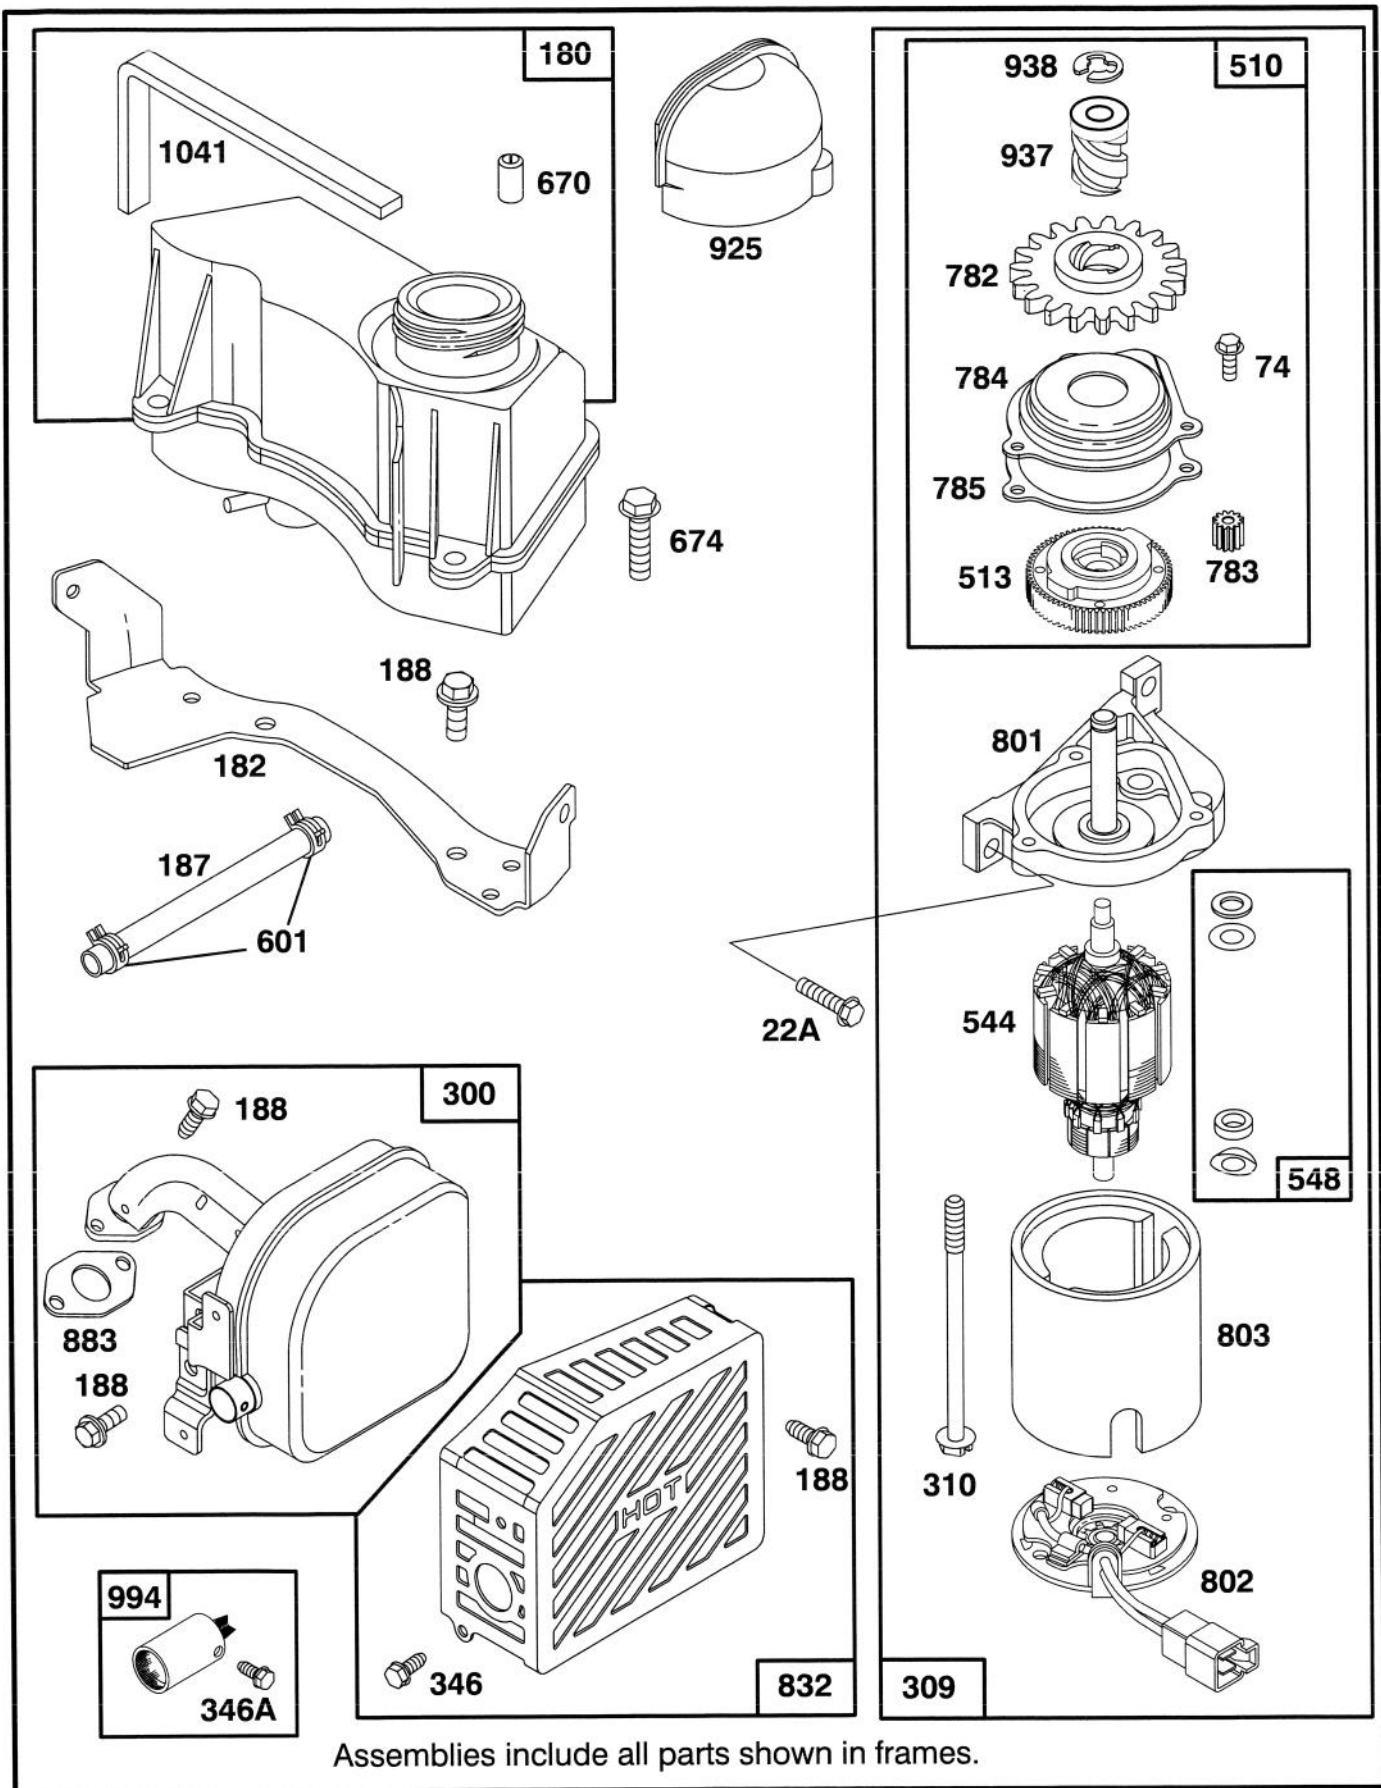

ENGINE GTS-150

ENGINE GTS-150

Ref. No.	Part No.	Description	No. Used
22A	77-8720	Screw - Carb. Mtg.	2
74	77-8800	Screw - Sem	3
180	77-8580	Tank Assy. - Fuel	1
182	77-7170	Bracket - Fuel Tank	1
187	77-8620	Hose - Fuel (Cut To Suit)	1
188	77-7450	Screw - Hex. Head (Muffler guard, muffler manifold to head, connecting bracket, Tk bracket)	7
300	77-8640	Muffler - Exhaust	1
309	77-8670	Motor Starter	1
310	77-8710	Bolt - Thru	2
346	77-8650	Screw - Self Tap (Muffler Guard)	2
346A	77-9050	Screw - Arrester Mtg.	1
510	77-8910	Drive - Starter	1
513	77-8770	Clutch - Starter	1
544	77-8730	Armature Starter	1

Ref. No.	Part No.	Description	No. Used
548	77-8740	Washer - Starter	1
601	77-8630	Clamp - CL Pipe	2
670	77-9030	Spacer - Fuel Tank (Incl. 2)	1
674	77-8600	Screw - Tank Mtg.	2
782	77-8810	Gear - Starter	1
783	77-8760	Gear - Pinion	1
784	77-8780	Cover - Gear	1
785	77-8790	Gasket - Gear Cover	1
801	77-8680	Cap - Drive	1
802	77-8690	Cap - End	1
803	77-8700	Housing - Starter	1
832	77-8660	Guard - Muffler	1
*883	77-7760	Gasket - Exhaust	1
925	77-7200	Cover - Starter	1
937	77-8820	Drive - Starter	1
938	77-8830	Retainer - Lock	1
994	77-9040	Arrester - Spark	1
*1041	77-8590	Seal - Foam	1

*Included in Gasket Set