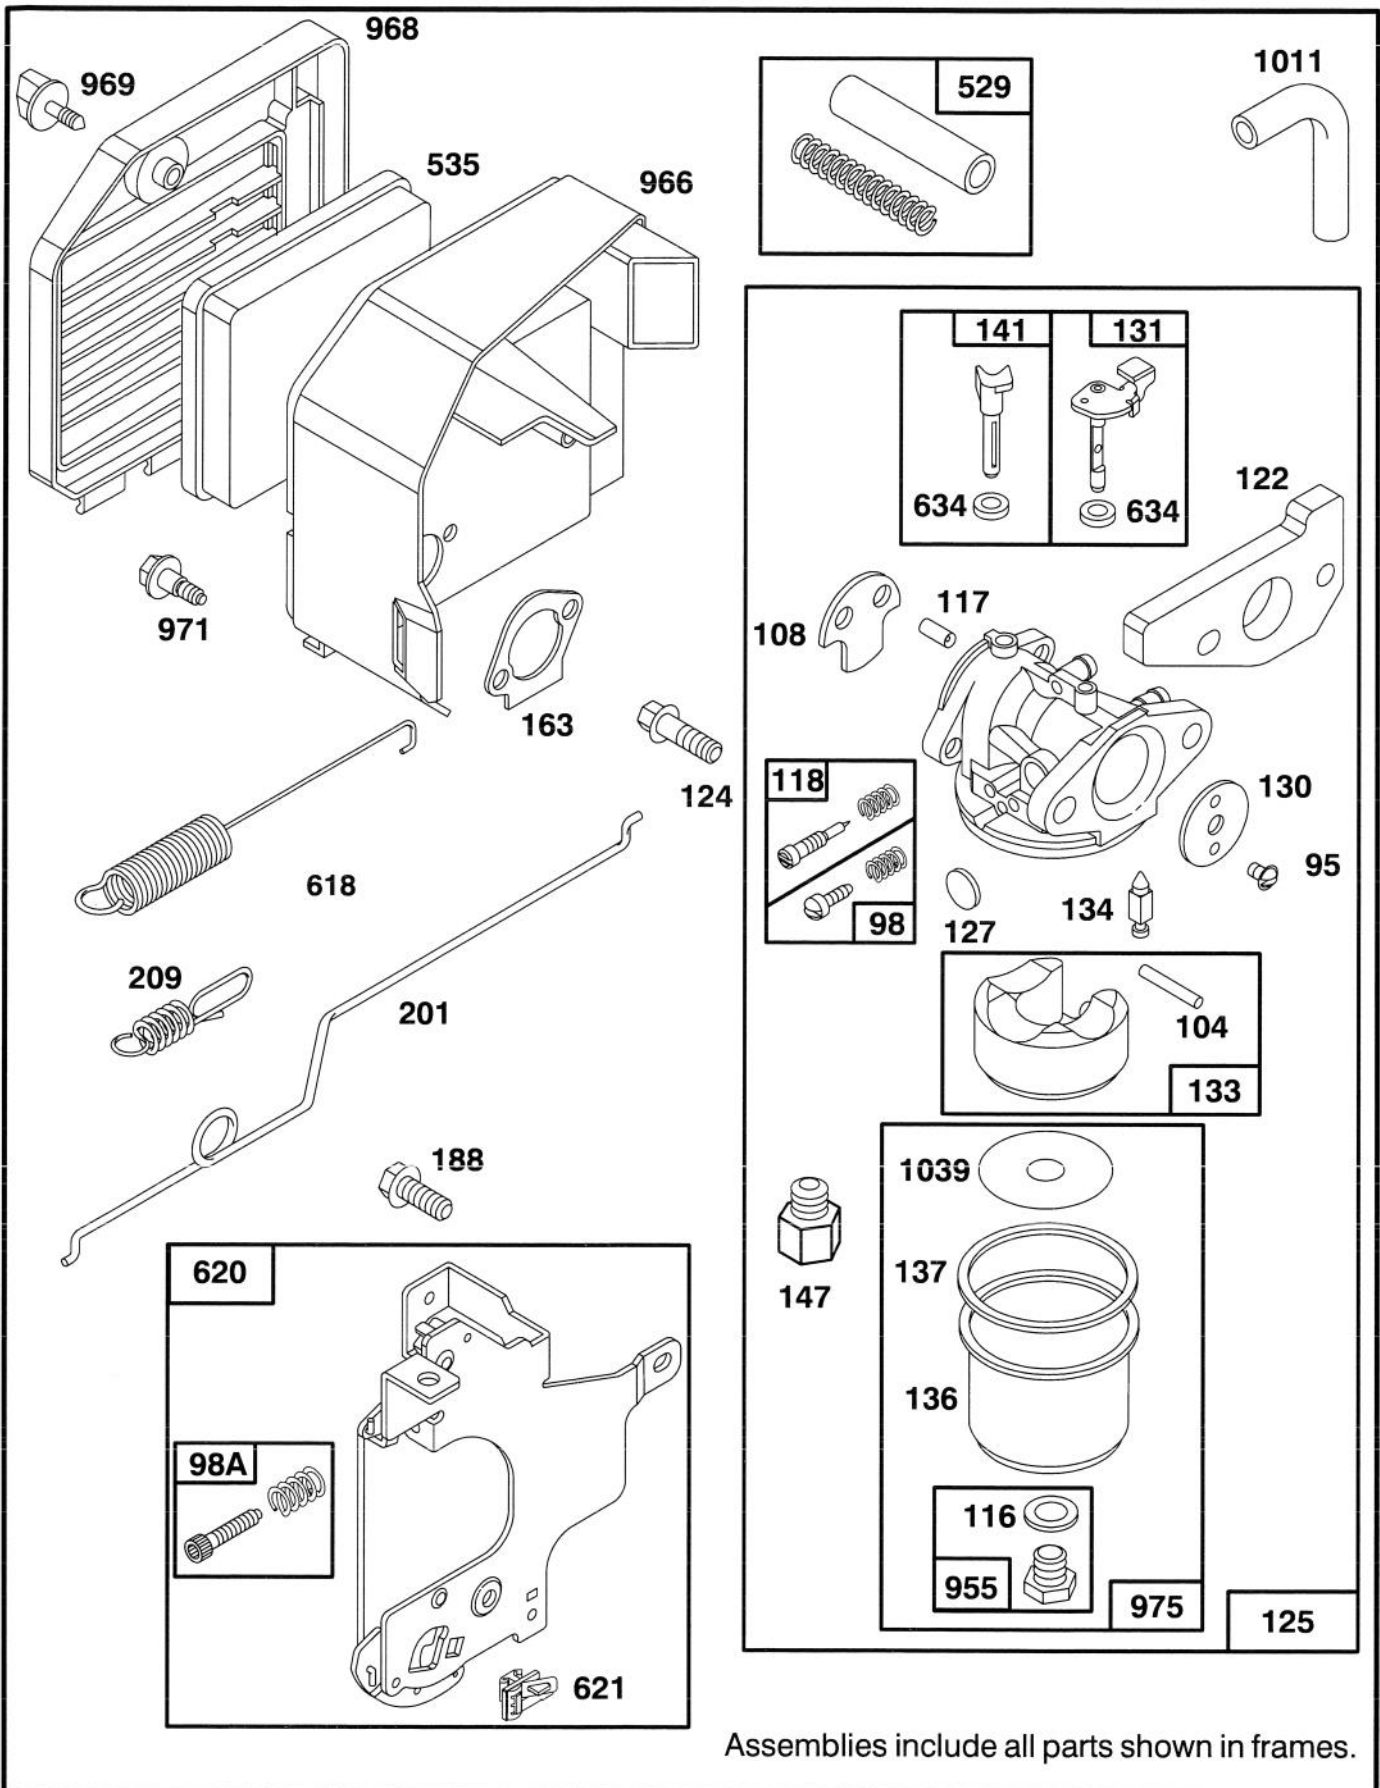

ENGINE GTS-150

Assemblies include all parts shown in frames.

ENGINE GTS-150

Ref. No.	Part No.	Description	No. Used	Ref. No.	Part No.	Description	No. Used
95	77-8090	Screw - Round Head	1	*163	77-7960	Gasket - Air Cleaner	1
98	77-8240	Screw - Idle Adj.	1	188	77-7450	Screw - Hex. Head (connecting bracket)	2
98A	77-8020	Screw Assy - Speed Adj.	1	201	77-7980	Link - Governor	1
†104	77-8180	Pin - Float Hinge	1	209	77-7990	Spring - Governor	1
108	77-8070	Valve - Choke	1	529	77-8030	Tube - Breather	1
†116	77-8210	Washer - Fuel Bowl	1	535	77-7950	Element - Filter	1
†117	77-8060	Jet - Needle Valve	1			Note: 77-9010 - Element Paper (Optional)	
†118	77-8230	Valve & Kit - Needle	1	618	77-8140	Spring - Return	1
†122	77-7820	Adapter Assy.	1	620	77-8000	Bracket - Carburetor	1
124	77-7970	Screw - Hex Head (Carburetor Mounting)	2	621	77-8010	Switch - Stop	1
125	77-8050	Carburetor Assy.	1	†634	77-8150	Washer - Seal	2
†127	77-8100	Plug - Welch	1	955	77-8220	Screw - Hex. Head	1
130	77-8080	Valve - Throttle	1	966	77-7940	Base Air Cleaner	1
131	77-8160	Shaft - Throttle	1	968	77-7040	Cover - Air Cover	1
133	77-8170	Float - Carburetor	1	969	77-7920	Screw - Air Cleaner	1
†134	77-8110	Valve - Float (Includes Seat)	1	971	77-7930	Screw - Air Cleaner	3
136	77-7240	Bowl - Fuel	1	975	77-8190	Bowl Assy. - Carburetor	1
†137	77-8200	Gasket - Fuel Bowl	1	1011	77-8040	Tube - Vent	1
141	77-8130	Shaft - Choke	1	†1039	77-7250	Limiters - Float	1
147	77-8120	Adapter - Jet Note: For High Altitude Jet, Order Part No. 77-9000	1				

*Included in Gasket Set

†Included in Carburetor Overhaul Kit