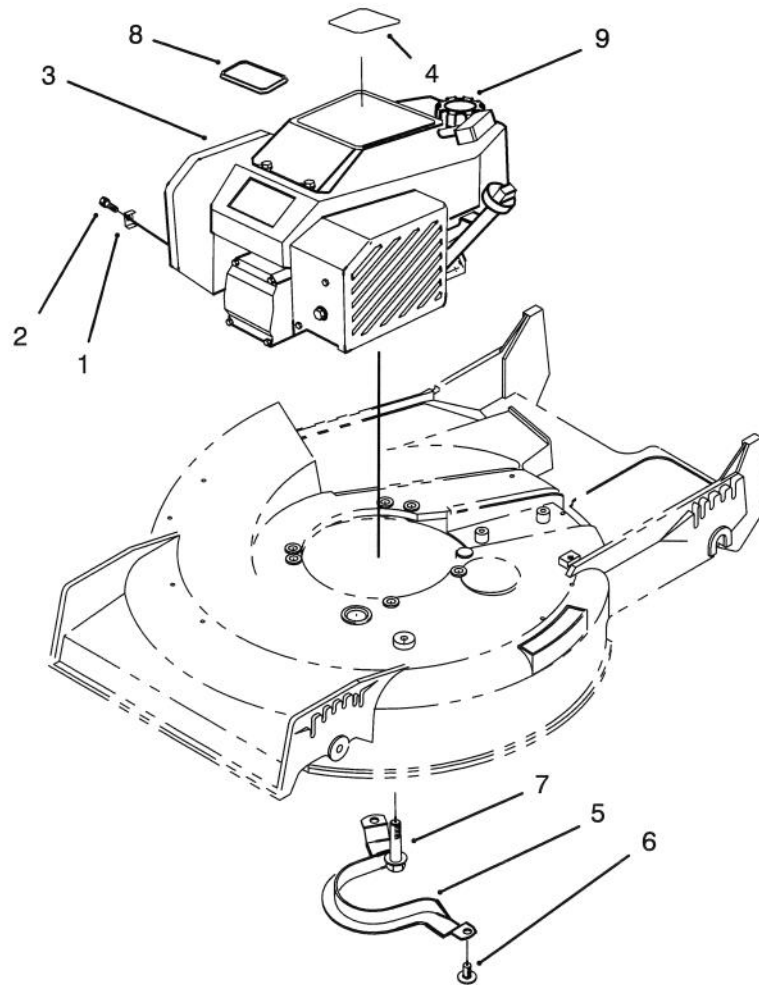

C-1332

ENGINE ASSEMBLY

Ref. No.	Part No.	Description	No. Used	Ref. No.	Part No.	Description	No. Used
1	2210-249	Clamp - Throttle	1	5	66-0570	Guide - Belt	1
2	2210-313	Screw - Clamp	1	6	46-6811	Screw - Hex Washer Hd.	2
3	77-8991	Engine (Incl. Ref. #4 & 8)	1	7	32144-102	Screw - Thread Forming	3
4	92-3147	Decal - Recoil	1	8	92-2289	Plate - Toro	1
				9	55-3570	Gas Cap Assembly	1