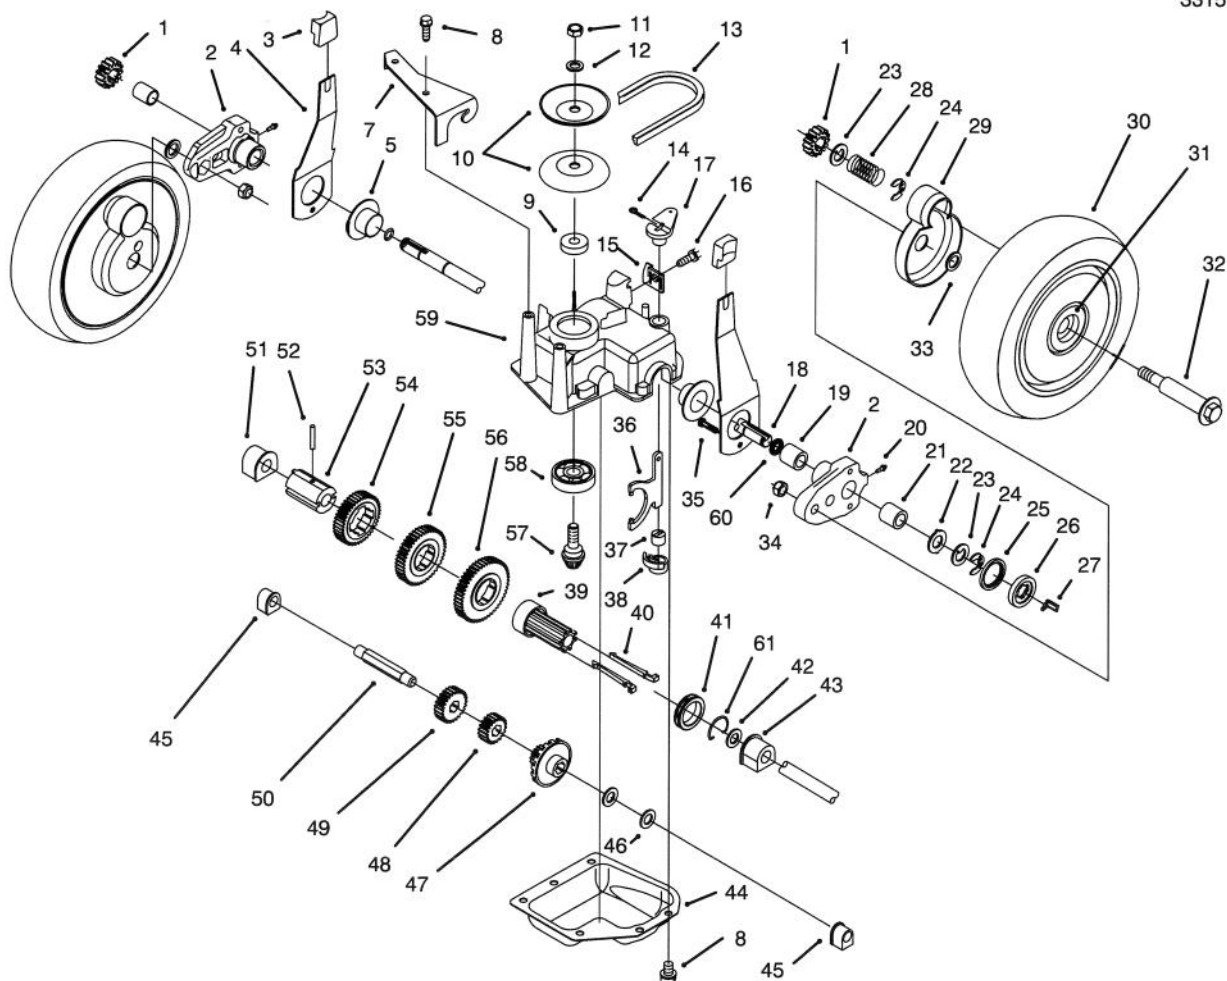

C-1417

HOUSING ASSEMBLY (CONTINUED)

Ref. No.	Part No.	Description	No. Used
31	40-1940	Washer - Wheel Bolt	4
32	66-0580-03	Arm - Pivot	2
33	3296-6	Nut - Lock	4
34	71-0571	Spring Arm Assembly L.H.	1
35	32144-85	Screw - Thread Forming	2
36	92-2281	Decal - Deck	1
37	16-1589	Housing Assembly (Incl. Ref. #3-6, 8, 11, 12, & 42, Pg. 1) (Incl. Ref. #5-6, Pg. 3)	1

Ref. No.	Part No.	Description	No. Used
39		Screw - Plastite	5
40	37-7260	Screw - Special	1
41	91-2253	Cover - Wheel	1
42	92-2279	Decal - H.O.C.	4

C-1332

ENGINE ASSEMBLY

Ref. No.	Part No.	Description	No. Used	Ref. No.	Part No.	Description	No. Used
1	2210-249	Clamp - Throttle	1	5	66-0570	Guide - Belt	1
2	2210-313	Screw - Clamp	1	6	46-6811	Screw - Hex Washer Hd.	2
3	77-8991	Engine (Incl. Ref. #4 & 8)	1	7	32144-102	Screw - Thread Forming	3
4	92-3147	Decal - Recoil	1	8	92-2289	Plate - Toro	1
				9	55-3570	Gas Cap Assembly	1

C-1336

BLADE BRAKE CLUTCH ASSEMBLY

Ref. No.	Part No.	Description	No. Used	Ref. No.	Part No.	Description	No. Used
1	49-2810	Link - Control	1	18	42-3190	Bolt - Blade	2
2	32104-107	Screw - Self Tap Hex Hd.	1	19	62-7560	Pulley Driver	1
3	3256-23	Washer - Plain	2	20		Pad - Brake	1
4	49-7960	Bell Crank	1	21	3295-23	Rivet - Semi Tubular	2
5	49-7950	Sleeve - Bell Crank	1	22	46-5650	Pulley Idler	1
6	3257-17	Key - Woodruff	1	23	14-9419	Blade - 21"	1
7	56-6160	Flywheel	1	24	322-16	Hex Hd. Capscrew	1
8	56-6170	Drum - Brake	1	25	49-7920	Brake Plate (Incl. Ref. # 20 & 21)	1
9	46-5690	Shield	1	26	46-5670	Spring - Torsion Lower	1
10	46-6811	Screw - Thread Forming Hex Washer Hd.	3	27	46-5630	Hub - Idler Pulley	1
11	62-4280	Spacer - Blade	1	28	42-0884	V-Belt	1
12	54-9190	Locknut	2	29	3296-47	Locknut	1
13	80-2770	Cup - Anti-Scalp	1	30	68-9780	Bearing	2
14	91-2255	Stiffener - Blade	1	31	70-1160	Washer - P.M.	1
15	3296-33	Locknut	1	32	49-7970	Spring - Torsion Upper	1
16	42-6890	Hub Assembly	1	33	32104-96	Screw - Self Tap Hex Hd.	1
17	52-3480	Dampener - Vibration	2	34	49-2820	Lever	1