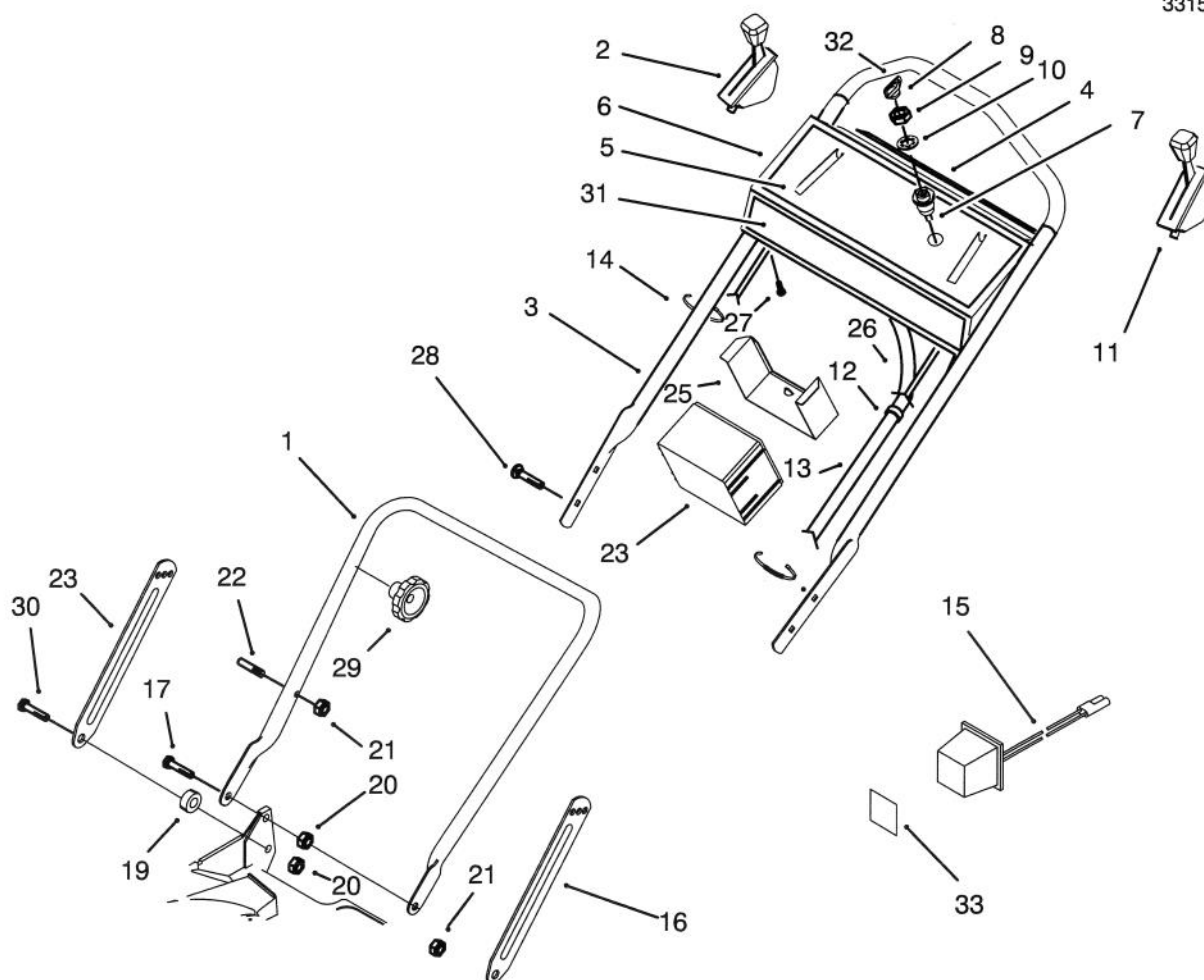

*Not Illustrated

C-1333

GEAR CASE ASSEMBLY (CONTINUED)

Ref. No.	Part No.	Description	No. Used	Ref. No.	Part No.	Description	No. Used
49	55-3800	Gear - Pinion	1	56	55-3770	Gear - 49 Tooth 1st Gear	1
50	60-8800	Shaft - Intermediate	1	57	60-8890	Pinion - Bevel	1
51	60-8850	Bushing - Output Shaft	1	58	38-7820	Bearing - Ball	1
52	32121-120	Pin - Coil	1	59	60-8710	Gear Case - Upper	1
53	60-8790	Sleeve - Gear	1	60	237-153	O-Ring	2
54	55-3810	Gear - 39 Tooth 3rd Gear	1	61	65-5250	Clip - Spring	1
55	55-3790	Gear - 44 Tooth 2nd Gear	1	*	62-6673	Gear Case Assembly	1

*Not Illustrated

C-1428

HANDLE ASSEMBLY

Ref. No.	Part No.	Description	No. Used	Ref. No.	Part No.	Description	No. Used
1	82-5531	Handle - Lower	1	15	92-1743	Charger - Battery	1
2	76-2711	Control - Ground Speed		16	84-8361	Latch - Handle L.H.	1
3	92-2277	Handle - Upper	1	17	27-7211	Screw - Shoulder	2
4	63-9060	Decal - Danger	1	18	27-7210	Screw - Shoulder	2
5	92-2284	Decal - Instructions	1	19	3-3287	Spacer - Handle Latch	2
6	16-1659	Panel - Control (Incl. Ref. #4, 5, & 31)	1	20	3296-72	Nut - Lock	3
7	46-5780	Switch - Starter	1	21	3296-47	Nut - Lock	3
8	63-8360	Key - Ignition	1	†22	49-2750	Pin - Handle	2
9	218-461	Nut - Hex	1	23	55-7520	Battery Assembly	1
10	3254-5	Washer - Lock	1	25	55-8180	Retainer - Battery	1
11	71-8391	Control - Throttle (Bend Type #5) (Sheath Lg. 62 3/4") (Wire Lg. 2 1/16")	1	26	80-4790	Harness - Wire	1
12	2412-50	Clip - Convoluted Tubing	3	27	32144-115	Screw - Self Tap Slotted	4
13	46-6440	Cover - Control Cables	1	28	92-2260	Screw - Handle	2
14	3290-378	Tie - Cable	5	29	19-4050	Knob - Handle Release	2
				30	84-8401	Latch - Handle R.H.	1
				31	92-3146	Decal - Front Panel	1
				32	92-4086	Grip - Foam	1
				33	92-1709	Decal - Charger	1