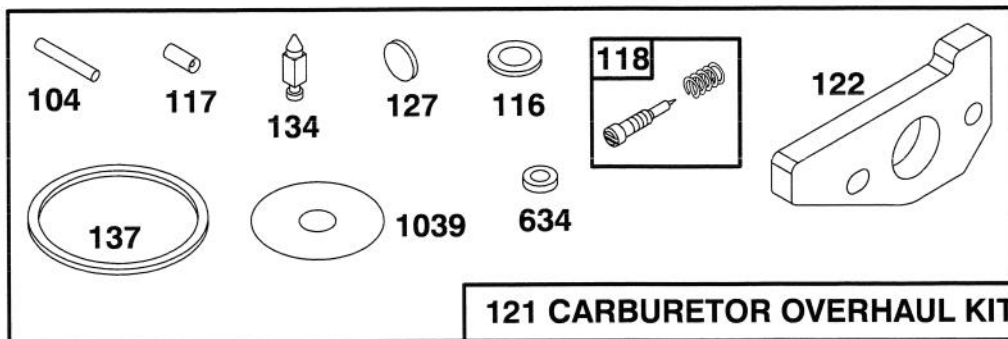

Assemblies include all parts shown in frames.

ENGINE GTS-150

Ref. No.	Part No.	Description	No. Used
104	77-8180	Pin - Float Hinge	1
116	77-8210	Washer - Fuel Bowl	1
117	77-8060	Jet - Needle Valve	1
118	77-8230	Valve & Kit - Needle	1
121	77-8920	Overhaul Kit - Carburetor	1
122	77-7820	Adapter Assy.	1
127	77-8100	Plug - Welch	1

Ref. No.	Part No.	Description	No. Used
134	77-8110	Valve - Float (Includes Seat)	1
137	77-8200	Gasket - Fuel Bowl	1
634	77-8150	Washer - Seal	2
977	77-8930	Gasket Set - Carburetor	1
1039	77-7250	Limiter - Float	1