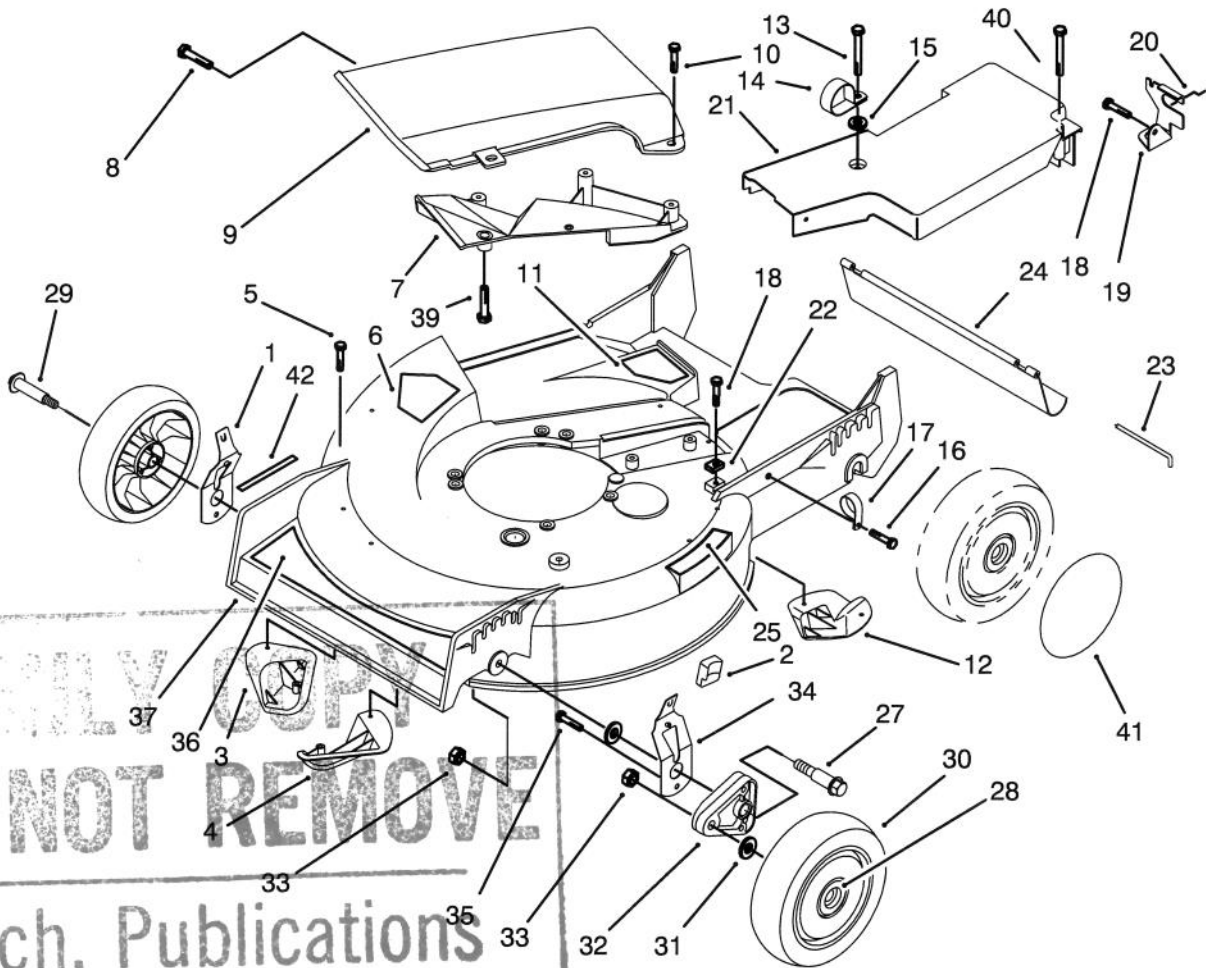

MODEL NO. 20439-390001 & UP

PARTS
CATALOG21" RECYCLER[®]
Mower

C-1417

HOUSING ASSEMBLY

Ref. No.	Part No.	Description	No. Used
1	71-0561	Spring Arm Ass'y R.H.	1
2	25-7740	Knob - Arm	2
3	92-1720	Plate - Kicker Right Front	1
4	92-1730	Plate - Kicker Left Front	1
5	32144-111	Screw - Plastite	6
6	43-8480	Decal - Danger	1
7		Deflector - Recycler	1
8	46-6810	Screw & Washer Assembly	1
9	14-4069	Recycler Cover Assembly (Incl. Ref. #7 & 39)	1
10	46-6811	Screw & Washer Assembly	3
11	82-8450	Decal - Danger	1
12	92-1750	Plate - Kicker Left Rear	1
13	37-7262	Screw - Hex Hd. Tapping	1
14	2412-87	Clamp - Cable	1
15	3-5792	Washer	1

Ref. No.	Part No.	Description	No. Used
16	32144-112	Screw - Self Tapping	1
17	2412-83	R-Clamp	1
18	32144-70	Screw - Thread Forming Hex Washer Hd.	2
19	82-5680	Bracket - Traction Adj.	1
20	46-7030	Retainer - Cable	1
21	82-9910	Cover - Belt	1
22	62-3720	Clamp - Cable	1
23	33-3208	Rod - Shield	1
24	44-0580	Shield - Trailing	1
25	46-7370	Decal - Step Pad	1
27	66-0560	Screw - Shoulder	2
28	27-6250	Bushing - Wheel	4
29	27-6232	Bolt - Wheel	2
30	14-9989	Wheel & Tire Assembly (Incl Ref. #28)	2

C-1417

HOUSING ASSEMBLY (CONTINUED)

Ref. No.	Part No.	Description	No. Used
31	40-1940	Washer - Wheel Bolt	4
32	66-0580-03	Arm - Pivot	2
33	3296-6	Nut - Lock	4
34	71-0571	Spring Arm Assembly L.H.	1
35	32144-85	Screw - Thread Forming	2
36	92-2281	Decal - Deck	1
37	16-1589	Housing Assembly (Incl. Ref. #3-6, 8, 11, 12, & 42, Pg. 1) (Incl. Ref. #5-6, Pg. 3)	1