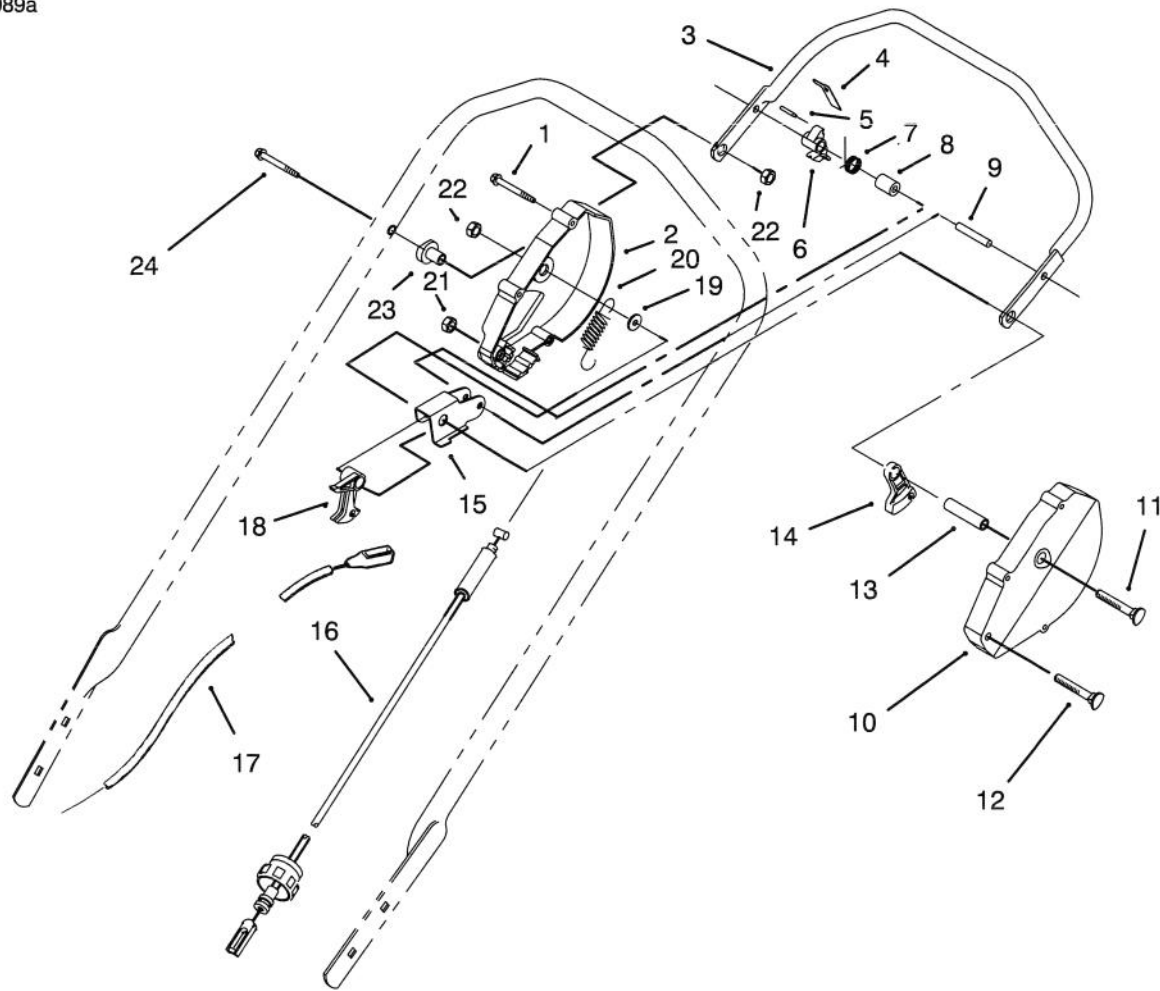

*Not Illustrated

C-1428

HANDLE ASSEMBLY

Ref. No.	Part No.	Description	No. Used	Ref. No.	Part No.	Description	No. Used
1	82-5531	Handle - Lower	1	15	92-1743	Charger - Battery	1
2	76-2711	Control - Ground Speed		16	84-8361	Latch - Handle L.H.	1
3	92-2277	Handle - Upper	1	17	27-7211	Screw - Shoulder	2
4	63-9060	Decal - Danger	1	18	27-7210	Screw - Shoulder	2
5	92-2284	Decal - Instructions	1	19	3-3287	Spacer - Handle Latch	2
6	16-1659	Panel - Control (Incl. Ref. #4, 5, & 31)	1	20	3296-72	Nut - Lock	3
7	46-5780	Switch - Starter	1	21	3296-47	Nut - Lock	3
8	63-8360	Key - Ignition	1	†22	49-2750	Pin - Handle	2
9	218-461	Nut - Hex	1	23	55-7520	Battery Assembly	1
10	3254-5	Washer - Lock	1	25	55-8180	Retainer - Battery	1
11	71-8391	Control - Throttle (Bend Type #5) (Sheath Lg. 62 3/4") (Wire Lg. 2 1/16")	1	26	80-4790	Harness - Wire	1
12	2412-50	Clip - Convoluted Tubing	3	27	32144-115	Screw - Self Tap Slotted	4
13	46-6440	Cover - Control Cables	1	28	92-2260	Screw - Handle	2
14	3290-378	Tie - Cable	5	29	19-4050	Knob - Handle Release	2
				30	84-8401	Latch - Handle R.H.	1
				31	92-3146	Decal - Front Panel	1
				32	92-4086	Grip - Foam	1
				33	92-1709	Decal - Charger	1

†Service Replacement Part

C-1429

TRACTION CONTROL ASSEMBLY

Ref. No.	Part No.	Description	No. Used
1	46-7040	Screw - Thread Forming Hex Washer Hd.	3
2	12-3429	Housing - Control R.H. (Incl Ref. # 4 & 5)	1
3	52-7430	Control Bar Assembly	1
4	52-7410	Spring - Leaf	1
5	57-6290	Pin - Insert	1
6	46-5530	Hook - Control	1
7	46-5510	Spring - Torsion	1
8	46-5550	Bushing - P.M.	1
9	32121-9	Pin - Coil	1
10	46-5460	Housing - Control L.H.	1
11	92-2261	Screw - Handle	1