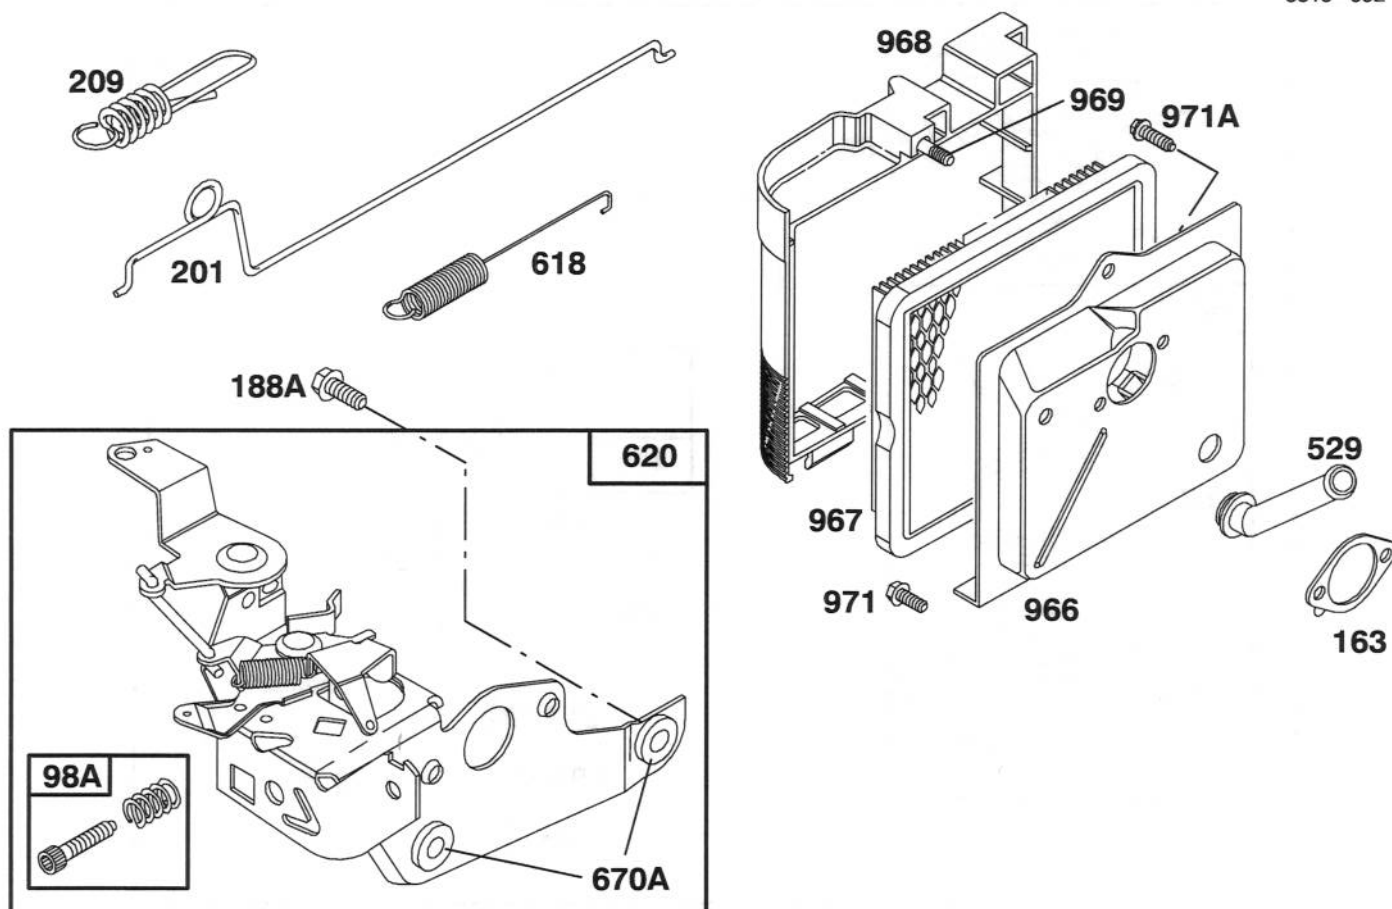

Assemblies include all parts shown in frames.

ENGINE BRIGGS & STRATTON MODEL 122702-3171-01

Ref. No.	Part No.	Description	No. Used
98A	493280	Screw Assy.—Speed Adjust	1
★163	272296	Gasket—Air Cleaner	1
188A	94644	Screw—Hex. Head	1
201	262579	Link—Governor	1
209	262661	Spring—Governor	1
529	280943	Grommet—Breather	1
618	262749	Spring—Choke Return	1
620	493894	Bracket Assembly—Carburetor Control	1

Ref. No.	Part No.	Description	No. Used
670A	493823	Spacer—Carburetor Bracket	1
966	492363	Base—Air Cleaner	1
967	491588	Filter—Air	1
968	280937	Cover—Air Cleaner	1
969	94120	Screw—Cover Mtg.	1
971	94269	Screw—Air Cleaner	1
971A	94121	Screw—Base to Carb.	1

★ Included in Gasket Set—Part No. 493263.