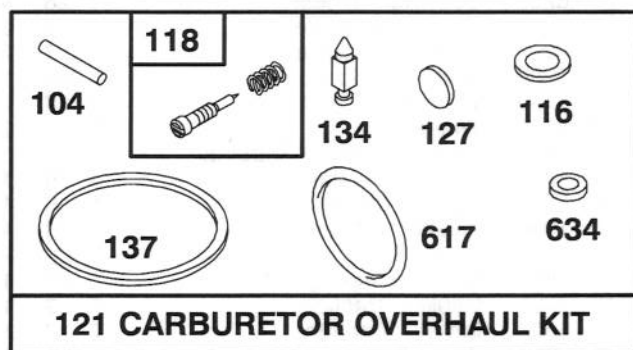

121 CARBURETOR OVERHAUL KIT

Assemblies include all parts shown in frames.

ENGINE BRIGGS & STRATTON MODEL 122702-3171-01

Ref. No.	Part No.	Description	No. Used
★3	299819	Seal-Oil	1
★7	272200	Gasket-Cylinder Hd.	1
★9	272481	Gasket-Valve Cover	1
★9A	272238	Gasket-Baffle Plate	1
★12	272198	Gasket-Crankcase	1
★20	399781	Seal-Oil	1
★52	272199	Gasket-Intake Elbow	1
●104	231371	Pin-Float Hinge	1
◆116		Gasket-Sealing (Sold in Kit Only).	1
●118	493765	Valve and Spring-Needle	1
121	493762	Carburetor Overhaul Kit	1
●127		Plug-Welch (Sold in Kit Only).	1

Ref. No.	Part No.	Description	No. Used
●134	398188	Valve-Inlet (Includes Seat)	1
◆137		Gasket-Bowl (Sold in Kit Only).	1
★163	272296	Gasket-Air Cleaner	1
358	493263	Gasket Set	1
★524	280393	Seal-Filler Tube	1
◆617	270344	Seal-Fuel Intake Tube	1
◆634		Washer-Shaft (Sold in Kit Only).	1
★842	280966	Seal-O-Ring	1
977	490937	Gasket Set-Carburetor	1

● Included in Carburetor Overhaul Kit-Part No. 493762.
◆ Included in Carburetor Gasket Set-Part No. 490937.

★ Included in Gasket Set-Part No. 493263.