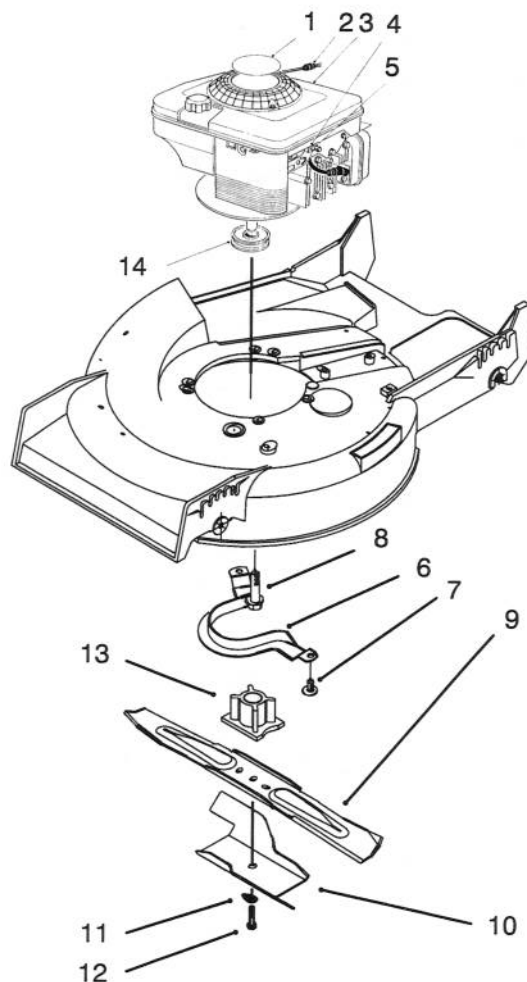

MODEL NO. 20434-390001 & UP

PARTS CATALOG

21" RECYCLER[®]
Mower

C-1453

HOUSING ASSEMBLY

Ref. No.	Part No.	Description	No. Used
1	71-0560	Spring Arm Ass'y R.H.	1
2	25-7740	Knob - Arm	2
3	92-1720	Plate - Kicker Right Front	1
4	92-1730	Plate - Kicker Left Front	1
5	32144-111	Screw - Plastite	6
6	39-5770	Decal - Danger	1
7		Deflector - Recycler	1
8	46-6810	Screw & Washer Assembly	1
9	14-4069	Recycler Cover Assembly (Incl. Ref. #7 & 36)	1
10	46-6811	Screw & Washer Assembly	3
11	82-8450	Decal - Danger	1
12	92-1750	Plate - Kicker Left Rear	1
13	37-7260	Screw - Hex Hd. Tapping	1
14	71-1280	Decal - Danger	1
15	92-1779	Decal - Warning	1

Ref. No.	Part No.	Description	No. Used
16	92-2279	Decal - H.O.C.	4
17	91-2253	Cover - Wheel	1
18	32144-70	Screw - Thread Forming Hex Washer Hd.	2
19	82-5680	Bracket - Traction Adj.	1
20	46-7030	Retainer - Cable	1
21	52-7406	Cover - Belt Ass'y	1
22	62-3720	Clamp - Cable	1
23	33-3208	Rod - Shield	1
24	44-0580	Shield - Trailing	1
25	66-0560	Screw - Shoulder	2
26	27-6250	Bushing - Wheel	4
27	27-6232	Bolt - Wheel	2
28	11-9509	Wheel & Tire Assembly (Incl. Ref. #26)	2
29	40-1940	Washer - Wheel Bolt	4

C-1453

HOUSING ASSEMBLY (CONTINUED)

Ref. No.	Part No.	Description	No. Used	Ref. No.	Part No.	Description	No. Used
30	66-0580	Arm - Pivot	2	36		Screw - Plastite	5
31	3296-6	Nut - Lock	4	37	3290-378	Tie - Cable	1
32	71-0570	Spring Arm Assembly L.H.	1				
33	32144-85	Screw - Thread Forming	2				
34	92-2283	Decal - Deck	1				
35	16-1599	Housing (Incl. Ref. #3-6, 11, 12, & 14-16 pg. 1) (Incl. Ref. #6, & 7 pg.3)	1				

C-1393

ENGINE ASSEMBLY

Ref. No.	Part No.	Description	No. Used
1	92-2294	Decal - Engine	1
† 2	2210-316	Stop - Rope	1
3		Engine	1
† 4	2210-249	Clamp - Casing	1
† 5	2210-313	Screw - Clamp	1
6	66-0570	Guide - Belt	1
7	32144-70	Screw - Thread Forming Hex Washer Head	2