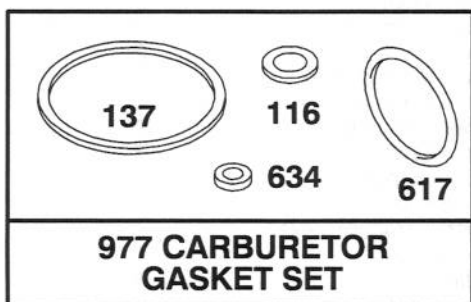

977 CARBURETOR GASKET SET