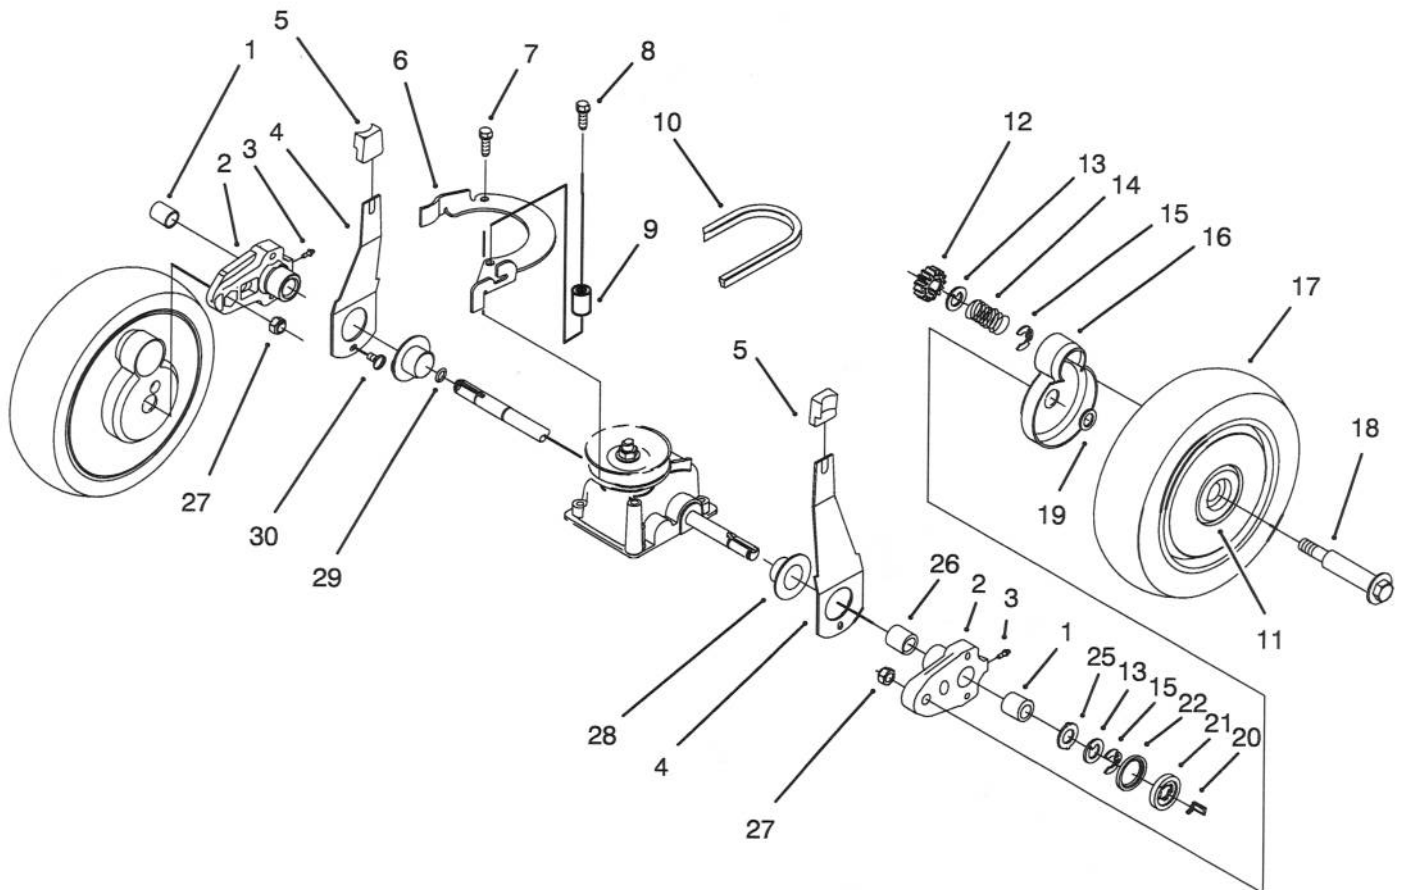

C-1393

ENGINE ASSEMBLY

Ref. No.	Part No.	Description	No. Used
1	92-2294	Decal - Engine	1
† 2	2210-316	Stop - Rope	1
3		Engine	1
† 4	2210-249	Clamp - Casing	1
† 5	2210-313	Screw - Clamp	1
6	66-0570	Guide - Belt	1
7	32144-70	Screw - Thread Forming Hex Washer Head	2

† Provided with Engine

C-1292

GEAR CASE ASSEMBLY

Ref. No.	Part No.	Description	No. Used
1	49-2040	Screw - Taptite	4
2	614668	Cover - Gear Case	1
3	55-3760	Pinion - 15 Tooth	1
4	614696	Shaft - Intermediate	1
5	36-4791	Washer	2
6	60-8750	Bushing	2
7	92-3131	Shaft - Output	1
8	3285-19	Pin - Groove	2
9	60-8850	Bushing - Output	2
10	614578	Gearcase	1

Ref. No.	Part No.	Description	No. Used
11	62-6660	Spacer	1
12	60-8840	Pulley - Half	2
13	3256-24	Washer	1
14	3296-5	Nut	1
15	38-7820	Bearing - Ball	1
16	60-8890	Gear - Bevel Pinion	1
17	36-4780	Washer - Thrust	2
18	614596	Gear 34 Tooth	1
*	92-2259	Gearcase Ass'y Complete	1

*Not Illustrated

C-1439

REAR AXLE & WHEEL ASSEMBLY

Ref. No.	Part No.	Description	No. Used
1	48-2060	Bearing - Needle	2
2	63-8701	Pivot Arm Assembly (Incl. Ref. #1, 3, & 26)	2
3	302-56	Fitting - Grease	2
4	63-8720	Spring Arm Assembly	2
5	25-7740	Knob - Arm	2
6	92-2264	Bracket - Belt Guide	1
7	49-2040	Screw - Self Tapping	1
8	92-1616	Screw - Taptite	1
9	614673	Bushing	1
10	91-2258	V-Belt	1
11	27-6250	Bushing - Wheel	4
12	65-4750	Pinion	2
13	65-4740	Thrust Washer	4
14	65-4720	Spring	2
15	65-2720	Ring - Retaining	4