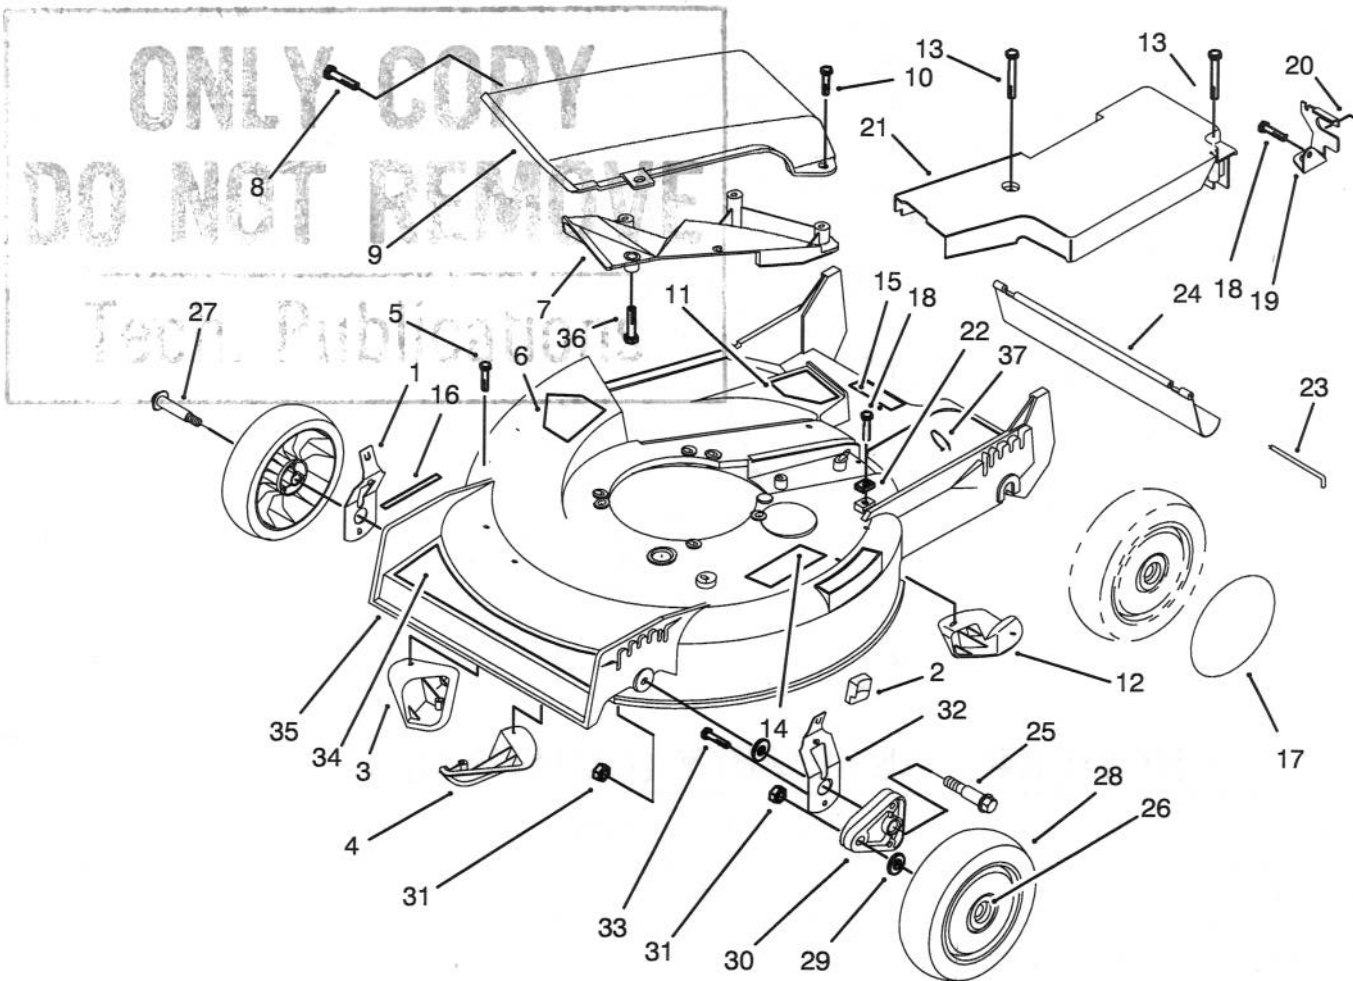

MODEL NO. 20434-390001 & UP

PARTS CATALOG

21" RECYCLER[®]
Mower

C-1453

HOUSING ASSEMBLY

Ref. No.	Part No.	Description	No. Used
1	71-0560	Spring Arm Ass'y R.H.	1
2	25-7740	Knob - Arm	2
3	92-1720	Plate - Kicker Right Front	1
4	92-1730	Plate - Kicker Left Front	1
5	32144-111	Screw - Plastite	6
6	39-5770	Decal - Danger	1
7		Deflector - Recycler	1
8	46-6810	Screw & Washer Assembly	1
9	14-4069	Recycler Cover Assembly (Incl. Ref. #7 & 36)	1
10	46-6811	Screw & Washer Assembly	3
11	82-8450	Decal - Danger	1
12	92-1750	Plate - Kicker Left Rear	1
13	37-7260	Screw - Hex Hd. Tapping	1
14	71-1280	Decal - Danger	1
15	92-1779	Decal - Warning	1

Ref. No.	Part No.	Description	No. Used
16	92-2279	Decal - H.O.C.	4
17	91-2253	Cover - Wheel	1
18	32144-70	Screw - Thread Forming Hex Washer Hd.	2
19	82-5680	Bracket - Traction Adj.	1
20	46-7030	Retainer - Cable	1
21	52-7406	Cover - Belt Ass'y	1
22	62-3720	Clamp - Cable	1
23	33-3208	Rod - Shield	1
24	44-0580	Shield - Trailing	1
25	66-0560	Screw - Shoulder	2
26	27-6250	Bushing - Wheel	4
27	27-6232	Bolt - Wheel	2
28	11-9509	Wheel & Tire Assembly (Incl. Ref. #26)	2
29	40-1940	Washer - Wheel Bolt	4

C-1453

HOUSING ASSEMBLY (CONTINUED)

Ref. No.	Part No.	Description	No. Used	Ref. No.	Part No.	Description	No. Used
30	66-0580	Arm - Pivot	2	36		Screw - Plastite	5
31	3296-6	Nut - Lock	4	37	3290-378	Tie - Cable	1
32	71-0570	Spring Arm Assembly L.H.	1				
33	32144-85	Screw - Thread Forming	2				
34	92-2283	Decal - Deck	1				
35	16-1599	Housing (Incl. Ref. #3-6, 11, 12, & 14-16 pg. 1) (Incl. Ref. #6, & 7 pg.3)	1				

C-1393

ENGINE ASSEMBLY

Ref. No.	Part No.	Description	No. Used
1	92-2294	Decal - Engine	1
† 2	2210-316	Stop - Rope	1
3		Engine	1
† 4	2210-249	Clamp - Casing	1
† 5	2210-313	Screw - Clamp	1
6	66-0570	Guide - Belt	1
7	32144-70	Screw - Thread Forming Hex Washer Head	2