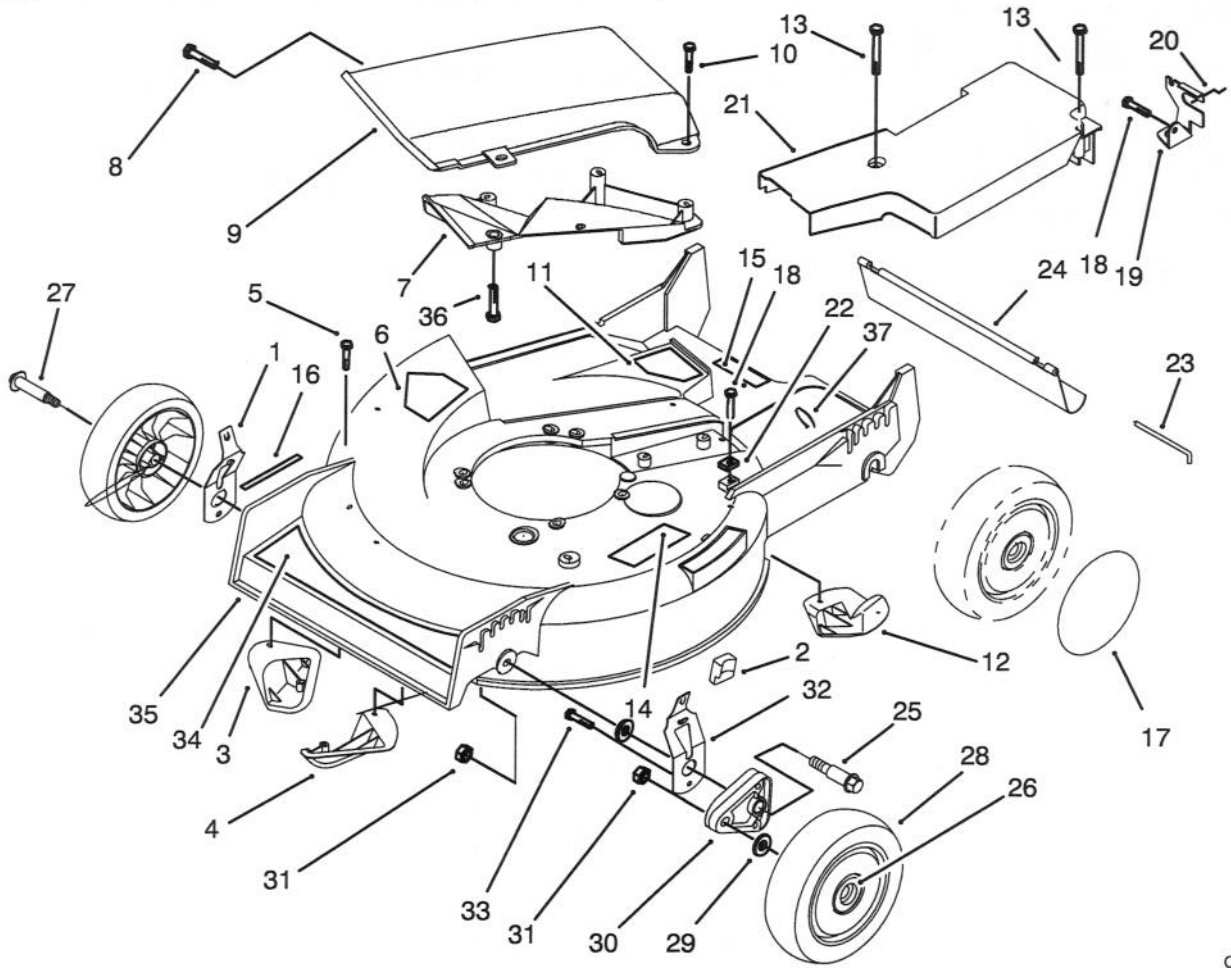

MODEL NO. 20434-390001 & UP

PARTS CATALOG

21" RECYCLER[®]
Mower

C-1453

HOUSING ASSEMBLY

Ref. No.	Part No.	Description	No. Used
1	71-0560	Spring Arm Ass'y R.H.	1
2	25-7740	Knob - Arm	2
3	92-1720	Plate - Kicker Right Front	1
4	92-1730	Plate - Kicker Left Front	1
5	32144-111	Screw - Plastite	6
6	39-5770	Decal - Danger	1
7		Deflector - Recycler	1
8	46-6810	Screw & Washer Assembly	1
9	14-4069	Recycler Cover Assembly (Incl. Ref. #7 & 36)	1
10	46-6811	Screw & Washer Assembly	3
11	82-8450	Decal - Danger	1
12	92-1750	Plate - Kicker Left Rear	1
13	37-7260	Screw - Hex Hd. Tapping	1
14	71-1280	Decal - Danger	1
15	92-1779	Decal - Warning	1

Ref. No.	Part No.	Description	No. Used
16	92-2279	Decal - H.O.C.	4
17	91-2253	Cover - Wheel	1
18	32144-70	Screw - Thread Forming Hex Washer Hd.	2
19	82-5680	Bracket - Traction Adj.	1
20	46-7030	Retainer - Cable	1
21	52-7406	Cover - Belt Ass'y	1
22	62-3720	Clamp - Cable	1
23	33-3208	Rod - Shield	1
24	44-0580	Shield - Trailing	1
25	66-0560	Screw - Shoulder	2
26	27-6250	Bushing - Wheel	4
27	27-6232	Bolt - Wheel	2
28	11-9509	Wheel & Tire Assembly (Incl. Ref. #26)	2
29	40-1940	Washer - Wheel Bolt	4

C-1453

HOUSING ASSEMBLY (CONTINUED)

Ref. No.	Part No.	Description	No. Used	Ref. No.	Part No.	Description	No. Used
30	66-0580	Arm - Pivot	2	36		Screw - Plastite	5
31	3296-6	Nut - Lock	4	37	3290-378	Tie - Cable	1
32	71-0570	Spring Arm Assembly L.H.	1				
33	32144-85	Screw - Thread Forming	2				
34	92-2283	Decal - Deck	1				
35	16-1599	Housing (Incl. Ref. #3-6, 11, 12, & 14-16 pg. 1) (Incl. Ref. #6, & 7 pg.3)	1				

C-1393

ENGINE ASSEMBLY

Ref. No.	Part No.	Description	No. Used
1	92-2294	Decal - Engine	1
† 2	2210-316	Stop - Rope	1
3		Engine	1
† 4	2210-249	Clamp - Casing	1
† 5	2210-313	Screw - Clamp	1
6	66-0570	Guide - Belt	1
7	32144-70	Screw - Thread Forming Hex Washer Head	2