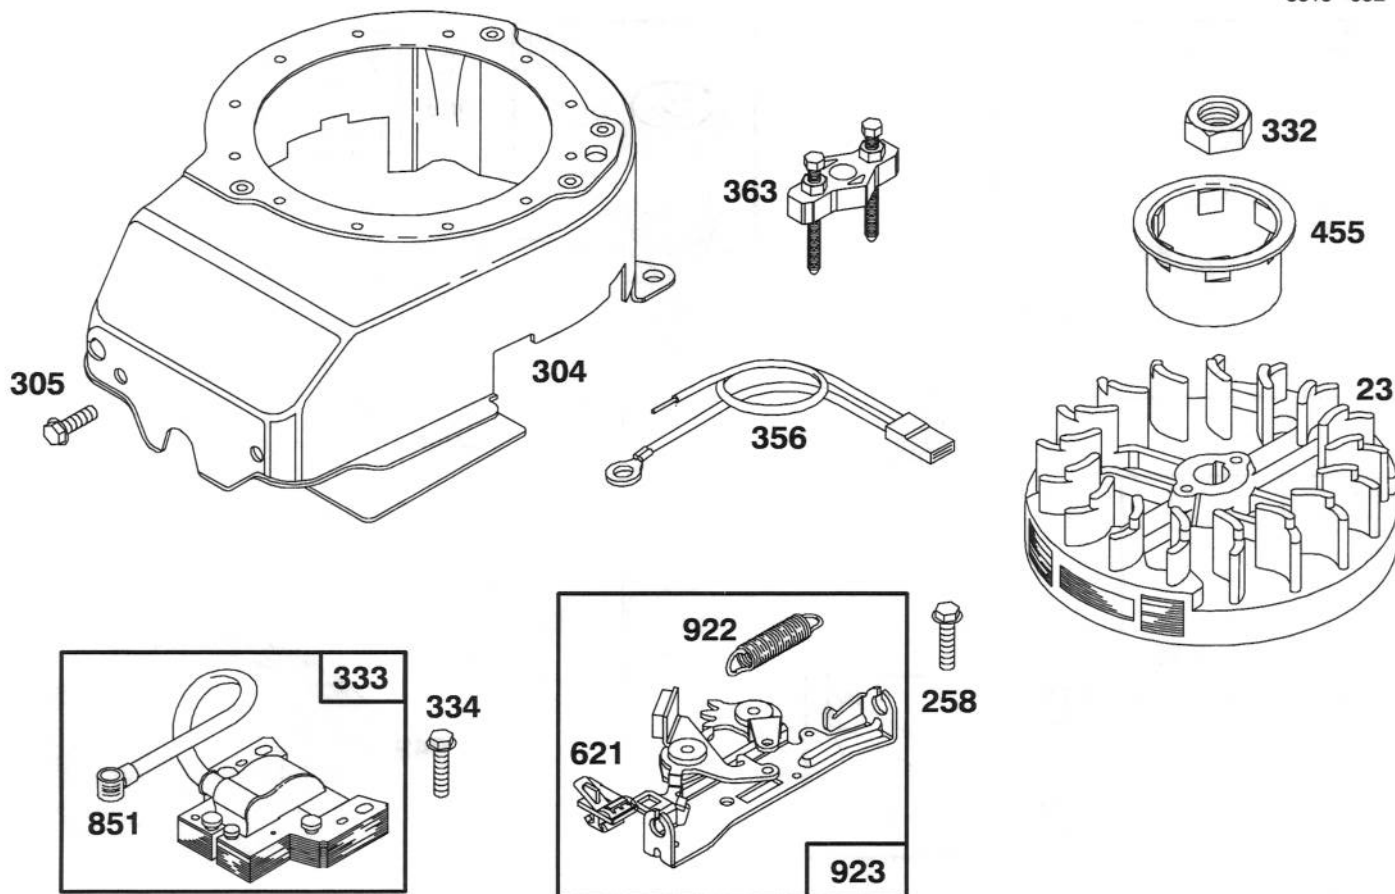

Assemblies include all parts shown in frames.

ENGINE BRIGGS & STRATTON MODEL 122702-3171-01

Ref. No.	Part No.	Description	No. Used
23	492177	Flywheel—Magneto	1
258	94512	Screw—Hex. Head	1
304	493293	Housing—Blower	1
305	94513	Screw—Hex. Head Sem	1
332	92284	Nut—Flywheel	1
333	802574	Armature—Magneto	1
334	94731	Screw—Armature Mtg.	1
356	398808	Wire—Ground	1

Ref. No.	Part No.	Description	No. Used
363	19069	Puller—Flywheel (Optional Accessory)	1
455	224250	Cup—Starter	1
621	396847	Switch—Stop	1
851	221798	Terminal—Ignition Cable	1
922	262640	Spring—Brake	1
923	492918	Brake Assembly	1