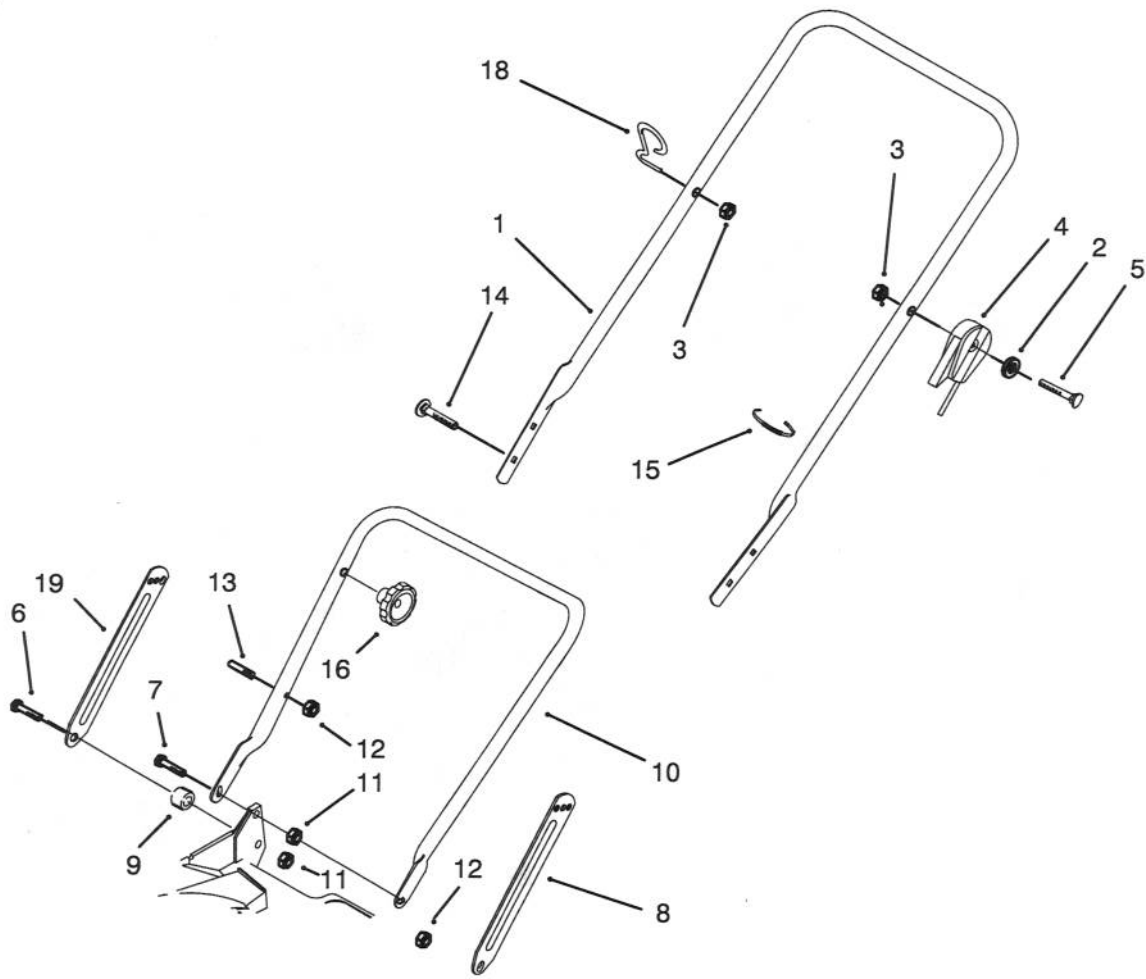

C-1440

HANDLE ASSEMBLY

Ref. No.	Part No.	Description	No. Used
1	92-3136	Handle - Upper	1
2	3256-1	Washer - Flat	1
3	3296-73	Nut - Lock	2
4	92-4069	Control - Throttle (Bend Type #3) (Sheath Lg. 47") (Wire Lg. 1-3/4")	
5	321-48	Screw - Hex Hd. Cap	1
6	27-7210	Screw - Shoulder	2
7	27-7211	Screw - Shoulder	2
8	84-8360	Latch - Handle L.H.	1

Ref. No.	Part No.	Description	No. Used
9	3-3287	Spacer	2
10	82-5530	Lower Handle Assembly	1
11	3296-72	Nut - Lock	3
†12	3296-47	Nut - Lock	3
†13	49-2750	Pin - Handle	2
14	92-2260	Screw - Handle	2
15	3290-378	Tie - Cable	2
16	19-4050	Knob - Handle Release	2
18	86-9671	Guide - Rope	1
19	84-8400	Latch - Handle R.H.	1

†Service Replacement Part