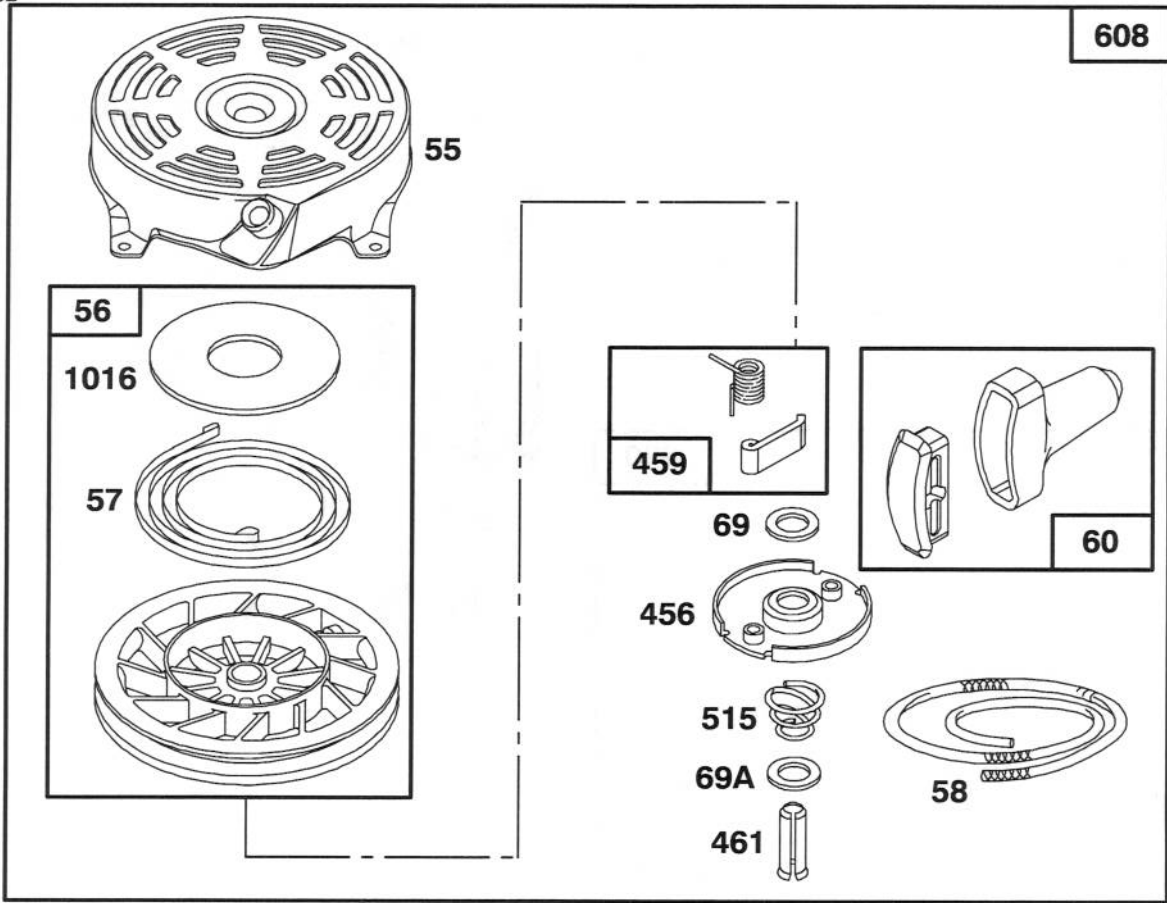

Assemblies include all parts shown in frames.

ENGINE BRIGGS & STRATTON MODEL 122702-3171-01

Ref. No.	Part No.	Description	No. Used
55	492831	Housing—Rewind Starter	1
56	492832	Pulley—Rewind Starter	1
57	262594	Spring—Rewind Starter	1
58	280399	Rope—Rewind Starter	1
60	393152	Handle—Rewind Starter	1
69	280973	Washer—Rewind Starter	1
69A	224322	Washer—Rewind Starter	1
456	224321	Retainer—Rewind Starter	1

Ref. No.	Part No.	Description	No. Used
459	492833	Pawl—Starter	1
461	262626	Pin—Starter	1
515	262625	Spring—Torsion	1
608	493295	Starter Assy.—Rewind Includes: 94128 Screw—Hex. Head 92987 Nut—Hex.	1
1016	224278	Cover—Rewind Starter	1