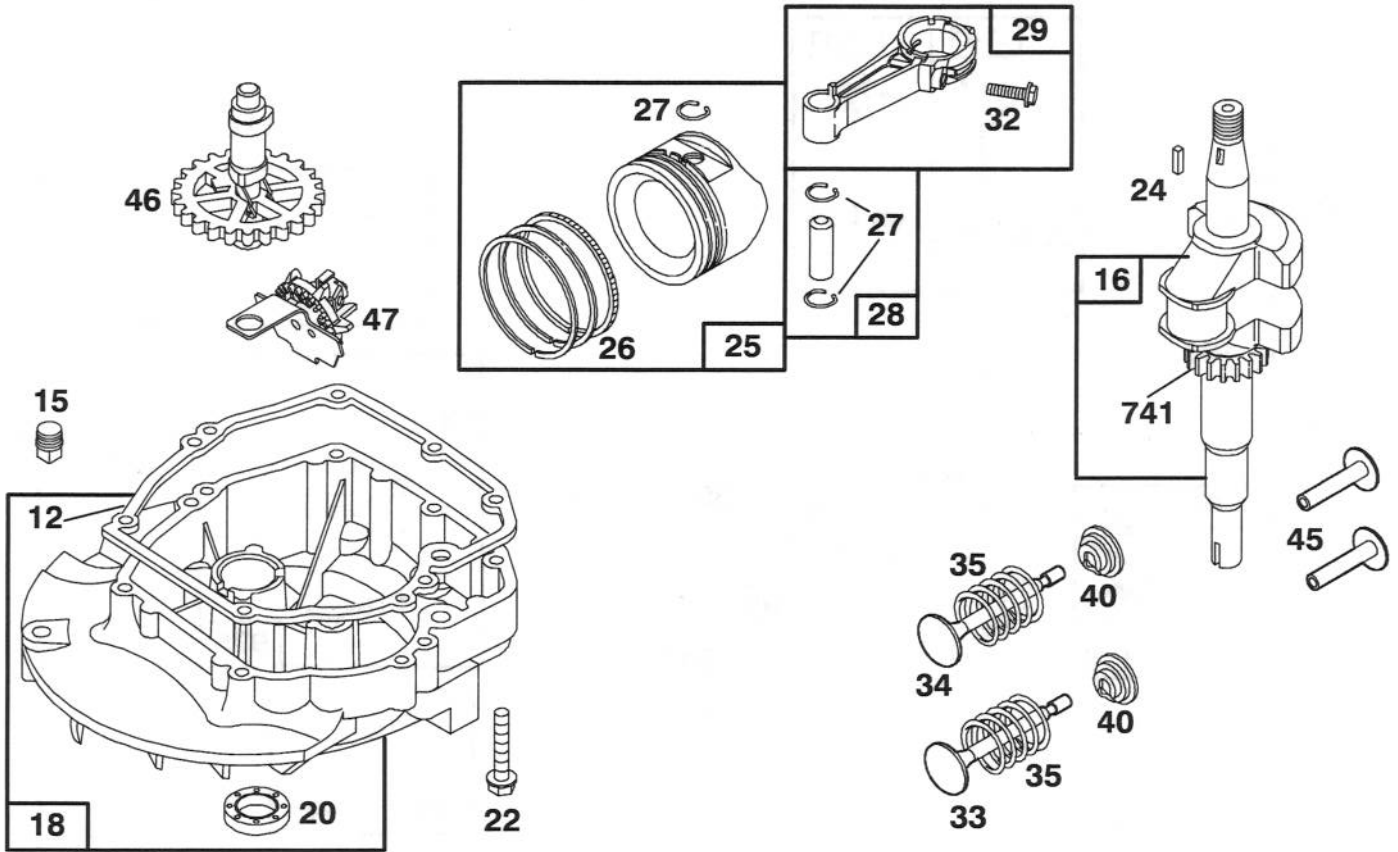

Assemblies include all parts shown in frames.

ENGINE BRIGGS & STRATTON MODEL 122702-3171-01

Ref. No.	Part No.	Description	No. Used
★12	272198	Gasket—Crankcase	1
15	94720	Plug—Oil Drain	1
16	494546	Crankshaft	
		Note: Order 94388 For Timing Gear Key.	1
18	493279	Sump—Engine	1
★20	399781	Seal—Oil	1
22	94220	Screw—Sump Mounting Serr	1
		Note: 94612 Screw—Sump Mtg. (One (1) Used in Hole Nearest Breather.)	1
24	222698	Key—Flywheel	1
25	493262	Piston Assy. (Std.)	1
	493385	Piston Assy. (.010" O.S.)	1
	493386	Piston Assy. (.020" O.S.)	1
	493387	Piston Assy. (.030" O.S.)	1
26	493261	Ring Set—Piston (Standard)	1
	493388	Ring Set—Piston (.010" O.S.)	1
	493389	Ring Set—Piston (.020" O.S.)	1
	493390	Ring Set—Piston (.030" O.S.)	1

Ref. No.	Part No.	Description	No. Used
27	26026	Lock—Piston Pin	1
28	298909	Pin Assembly—Piston (Standard)	1
	298908	Pin Assembly—Piston (.005" O.S.)	1
29	490566	Rod Assembly— Connecting	1
		Note: For Connecting Rod With .020" Undersize Crankpin Bearing— Order No. 490743.	1
32	94405	Screw—Connecting Rod	1
33	262651	Valve—Exhaust	1
34	262652	Valve—Intake	1
35	262224	Spring—Valve	1
40	93312	Retainer—Valve Spring	1
45	262204	Tappet—Valve	1
46	492828	Gear—Cam	1
47	493737	Oil Slinger Gear and Bracket	1
741	262598	Gear—Timing	1

★ Included in Gasket Set—Part No. 493263.