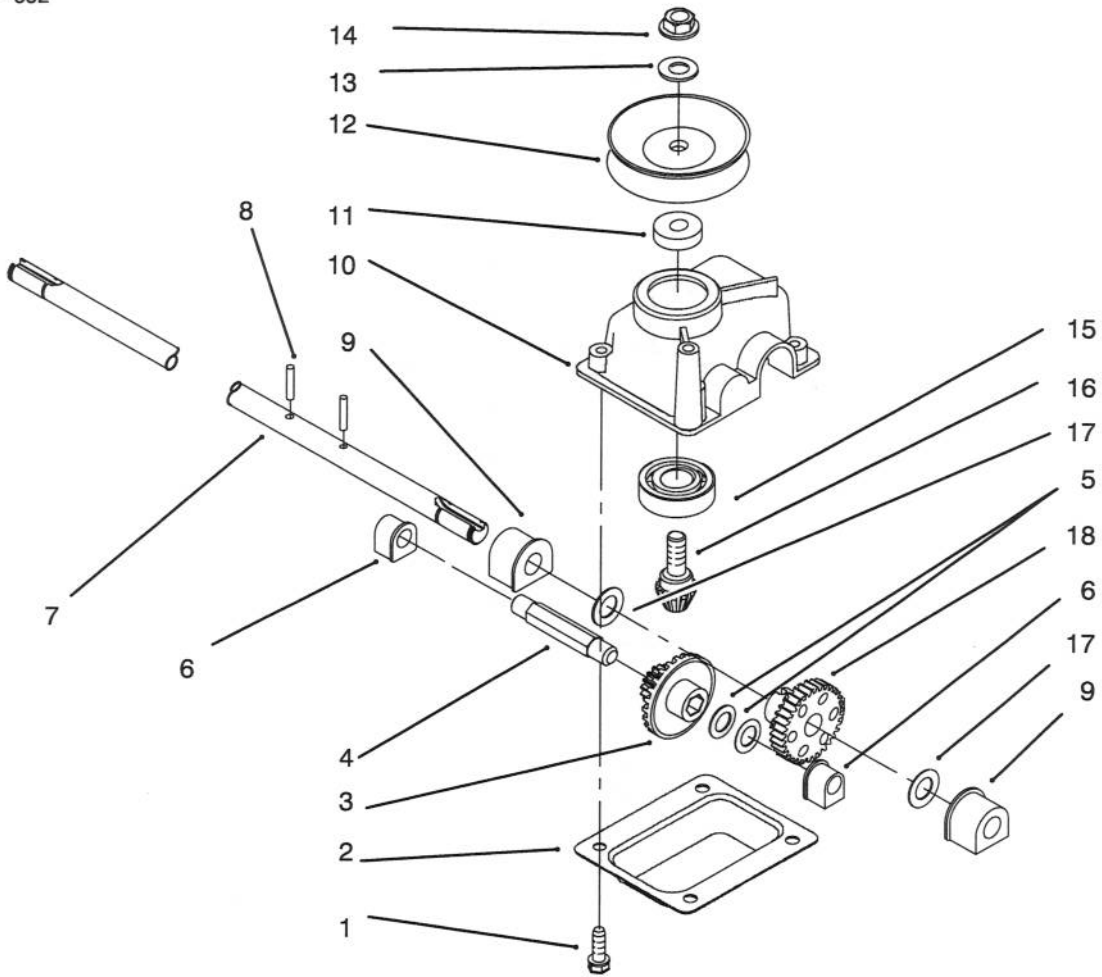

C-1292

GEAR CASE ASSEMBLY

Ref. No.	Part No.	Description	No. Used
1	49-2040	Screw - Taptite	4
2	614668	Cover - Gear Case	1
3	55-3760	Pinion - 15 Tooth	1
4	614696	Shaft - Intermediate	1
5	36-4791	Washer	2
6	60-8750	Bushing	2
7	92-3131	Shaft - Output	1
8	3285-19	Pin - Groove	2
9	60-8850	Bushing - Output	2
10	614578	Gearcase	1

Ref. No.	Part No.	Description	No. Used
11	62-6660	Spacer	1
12	60-8840	Pulley - Half	2
13	3256-24	Washer	1
14	3296-5	Nut	1
15	38-7820	Bearing - Ball	1
16	60-8890	Gear - Bevel Pinion	1
17	36-4780	Washer - Thrust	2
18	614596	Gear 34 Tooth	1
*	92-2259	Gearcase Ass'y Complete	1

*Not Illustrated