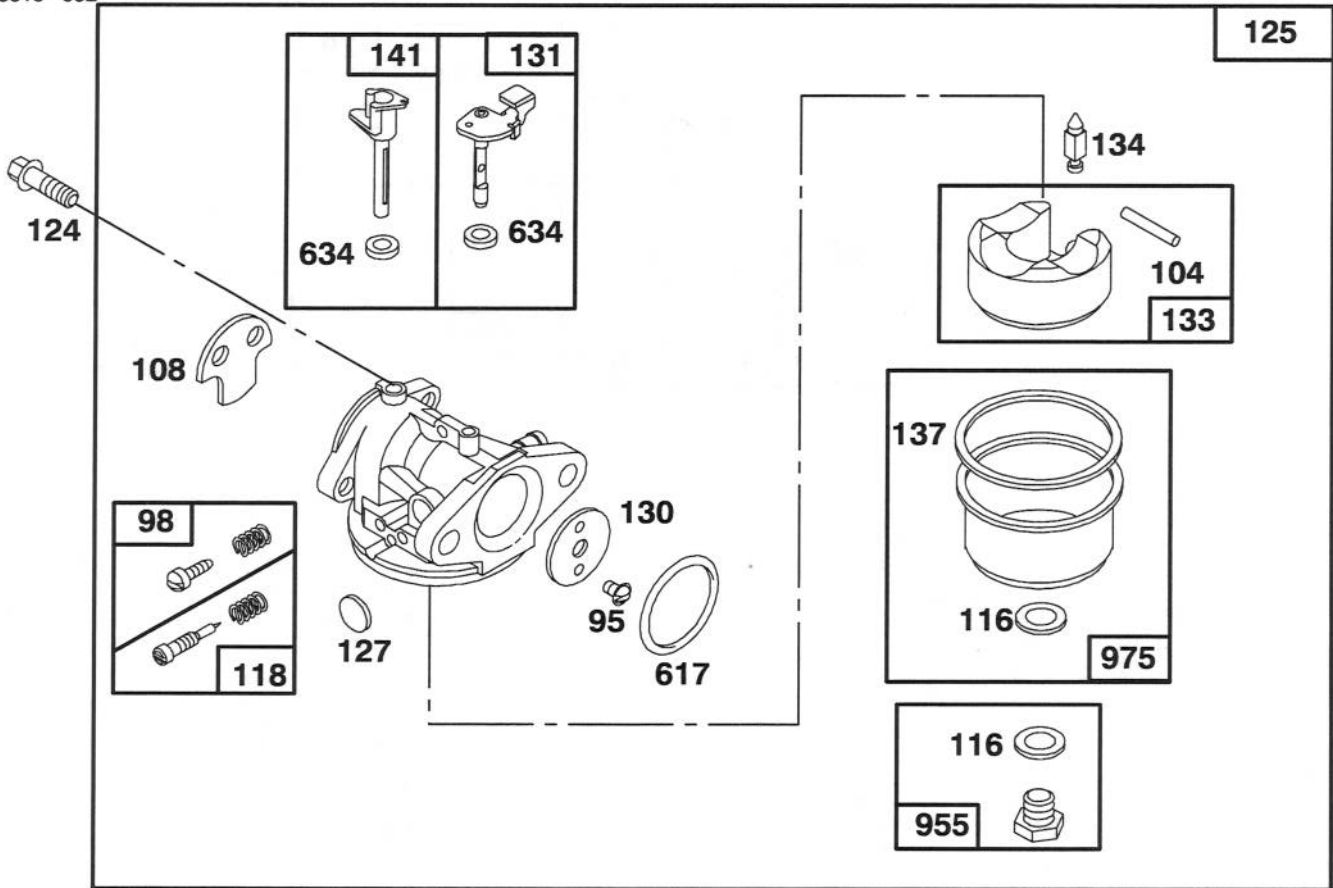

★ Included in Gasket Set—Part No. 493263.

Assemblies include all parts shown in frames.

ENGINE BRIGGS & STRATTON MODEL 122702-3171-01

Ref. No.	Part No.	Description	No. Used
★12	272198	Gasket—Crankcase	1
15	94720	Plug—Oil Drain	1
16	494546	Crankshaft	
		Note: Order 94388 For Timing Gear Key.	1
18	493279	Sump—Engine	1
★20	399781	Seal—Oil	1
22	94220	Screw—Sump Mounting Serr	1
		Note: 94612 Screw—Sump Mtg. (One (1) Used in Hole Nearest Breather.)	1
24	222698	Key—Flywheel	1
25	493262	Piston Assy. (Std.)	1
	493385	Piston Assy. (.010" O.S.)	1
	493386	Piston Assy. (.020" O.S.)	1
	493387	Piston Assy. (.030" O.S.)	1
26	493261	Ring Set—Piston (Standard)	1
	493388	Ring Set—Piston (.010" O.S.)	1
	493389	Ring Set—Piston (.020" O.S.)	1
	493390	Ring Set—Piston (.030" O.S.)	1

Ref. No.	Part No.	Description	No. Used
27	26026	Lock—Piston Pin	1
28	298909	Pin Assembly—Piston (Standard)	1
	298908	Pin Assembly—Piston (.005" O.S.)	1
29	490566	Rod Assembly— Connecting	1
		Note: For Connecting Rod With .020" Undersize Crankpin Bearing— Order No. 490743.	1
32	94405	Screw—Connecting Rod	1
33	262651	Valve—Exhaust	1
34	262652	Valve—Intake	1
35	262224	Spring—Valve	1
40	93312	Retainer—Valve Spring	1
45	262204	Tappet—Valve	1
46	492828	Gear—Cam	1
47	493737	Oil Slinger Gear and Bracket	1
741	262598	Gear—Timing	1

★ Included in Gasket Set—Part No. 493263.

Assemblies include all parts shown in frames.

ENGINE BRIGGS & STRATTON MODEL 122702-3171-01

Ref. No.	Part No.	Description	No. Used
95	94098	Screw-Throttle Valve Mtg.	1
98	398185	Screw-Idle Adjustment	1
●104	231371	Pin-Float Hinge	1
108	223471	Valve-Choke	1
◆◆116		Gasket-Sealing (Sold in Kit Only).	1
●118	493765	Valve and Spring- Needle	1
124	94525	Screw-Carburetor Mtg.	1
125	494216	Carburetor Assembly	1
●127		Plug-Welch (Sold in Kit Only).	1
130	223470	Valve-Throttle	1