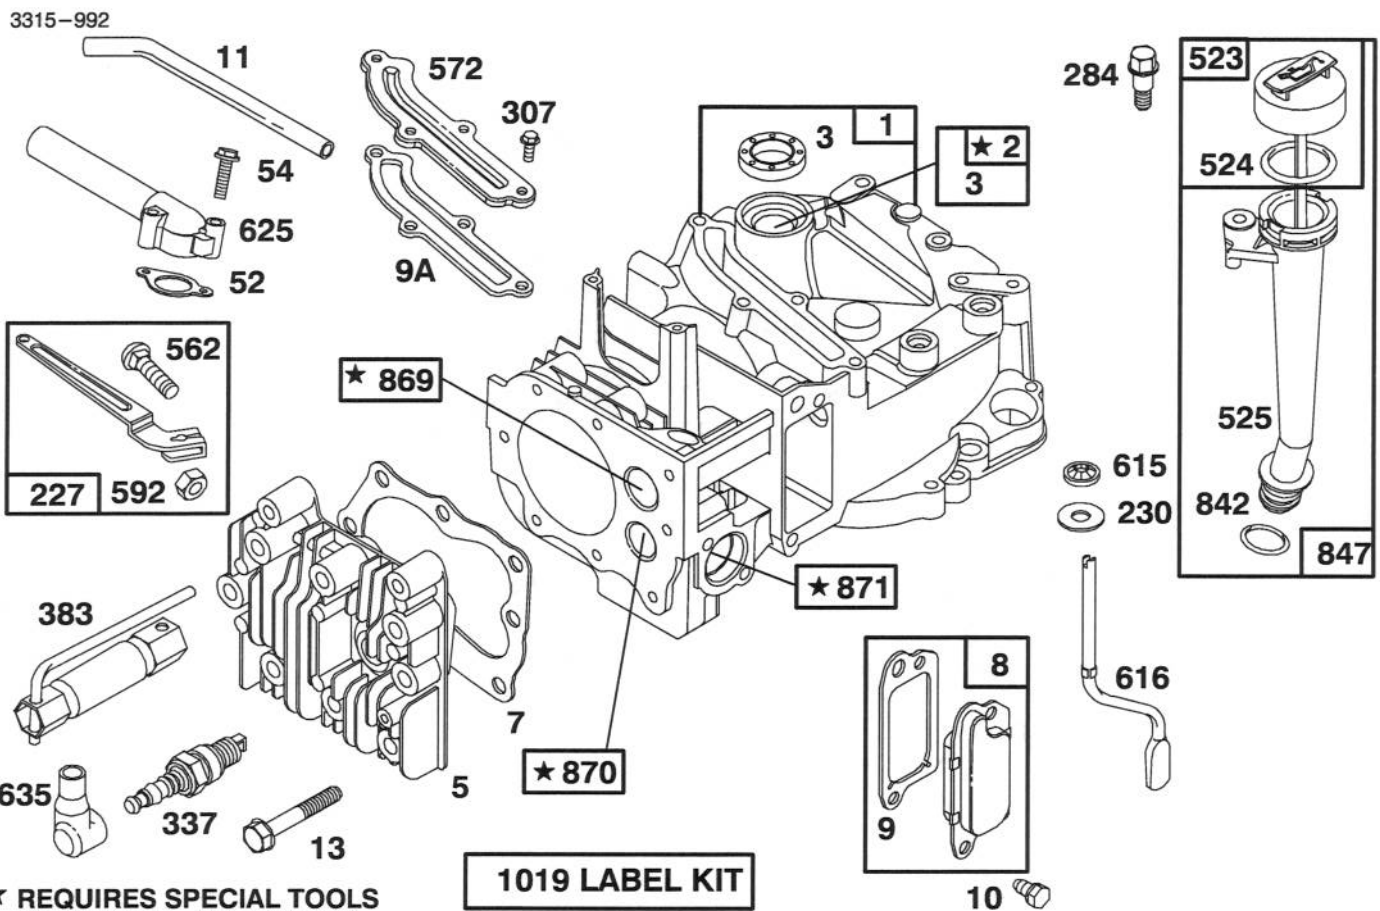

★ REQUIRES SPECIAL TOOLS TO INSTALL. SEE REPAIR INSTRUCTION MANUAL.

Assemblies include all parts shown in frames

ENGINE BRIGGS & STRATTON MODEL 122702-3171-01

Ref. No.	Part No.	Description	No. Used
1	493260	Cylinder Assembly	1
2	293708	Bushing—Cylinder	1
★3	299819	Seal—Oil	1
5	213861	Head—Cylinder	1
★7	272200	Gasket—Cylinder Head	1
8	495786	Breather—Valve Chamber	1
★9	272481	Gasket—Valve Cover	1
★9A	272238	Gasket—Baffle Plate	1
10	94650	Screw—Breather Mtg.	1
11	231685	Tube—Breather	1
13	94547	Screw—Cylinder Head	1
★52	272199	Gasket—Intake Elbow	1
54	94526	Screw—Intake Elbow Mtg.	1
227	492349	Lever Assembly—Gov.	1
230	67072	Washer—Gov. Crank	1
284	94511	Screw—Hex. Head	1
307	94515	Screw—Hex. Head	1
337	802592	Plug—Spark	1
383	89838	Wrench—Spark Plug	1

Ref. No.	Part No.	Description	No. Used
523	495264	Cap With Dipstick—Oil Filler	1
★524	280393	Seal—Filler Tube	1
525	495265	Tube—Oil Filler	1
562	92613	Bolt—Governor Lever	1
572	224328	Baffle—Cylinder	1
592	231082	Nut—Hex.	1
615	94474	Pushnut (Governor Crank)	1
616	262578	Crank—Governor	1
625	492717	Tube—Fuel Intake	1
635	66538	Elbow—Spark Plug	1
★842	280966	Seal—O-Ring	1
847	495263	Oil Fill Tube and Dipstick Assy.	1
869	213512	Seat—Intake Valve	1
870	213513	Seat—Exhaust Valve	1
871	262001	Guide—Exhaust Valve	1
		Note: 63709 Guide—Intake Valve	1
1019	494256	Label Kit	1

★ Included in Gasket Set—Part No. 493263.