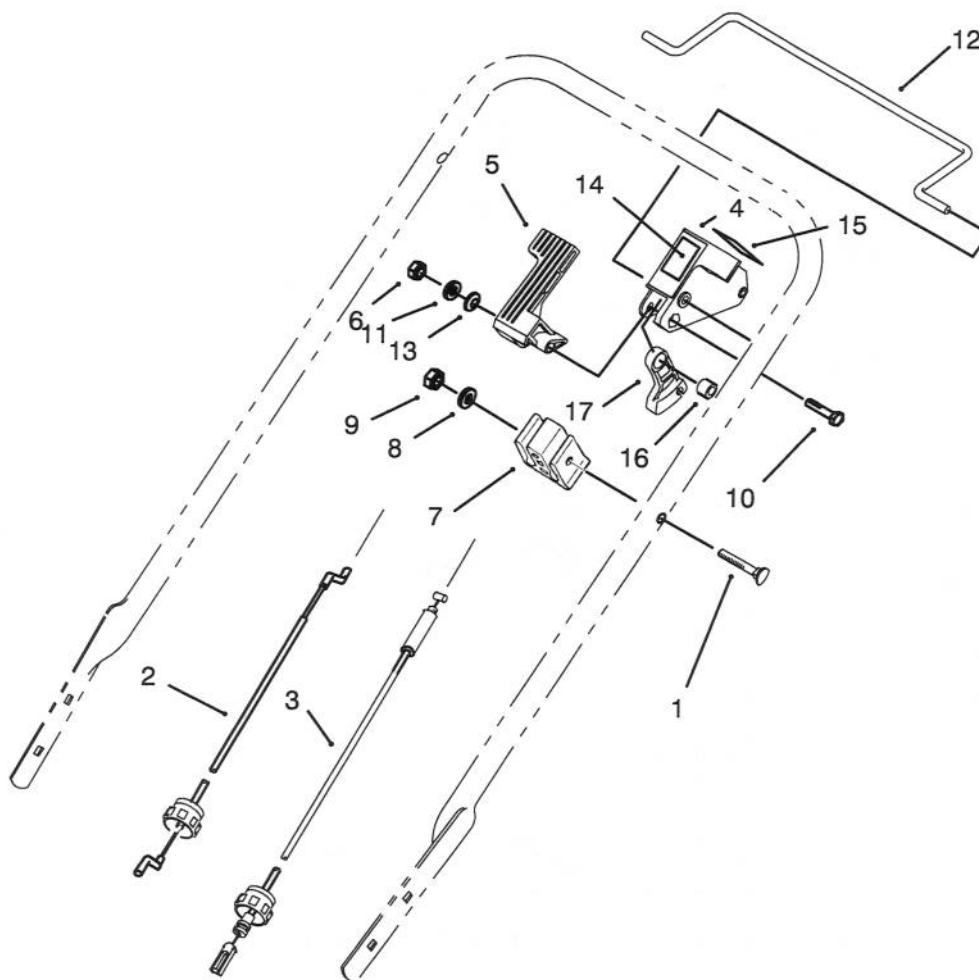

C-1444

TRACTION CONTROL ASSEMBLY

Ref. No.	Part No.	Description	No. Used
1	92-2269	Screw - Handle	1
2	92-4066	Cable - Brake	1
3	46-5481	Cable - Traction	1
4	92-2265	Stop - Pivot	1
5	92-2299	Lever - Shift	1
6	3296-2	Nut - Lock	1
7	46-6980	Support - Cable	1
8	3256-1	Washer - Flat	1
9	3296-73	Nut - Lock	1

Ref. No.	Part No.	Description	No. Used
10	92-3132	Bolt - Shoulder	1
11	3256-49	Washer - Flat	1
12	92-3135	Bar - Control	1
13	92-2298	Washer - Spring	1
14	92-2280	Decal - Instruction	1
15	92-2292	Decal - Instruction	1
16	92-3133	Spacer - Traction Lever	1
17	46-5520	Lever - Traction	1