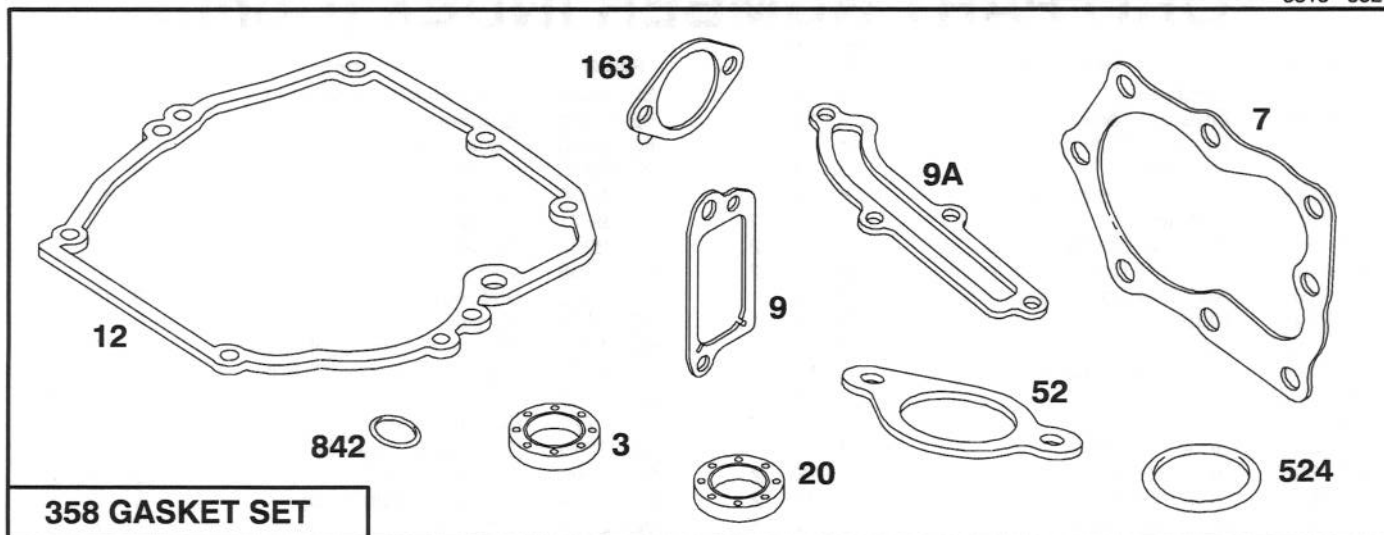

358 GASKET SET