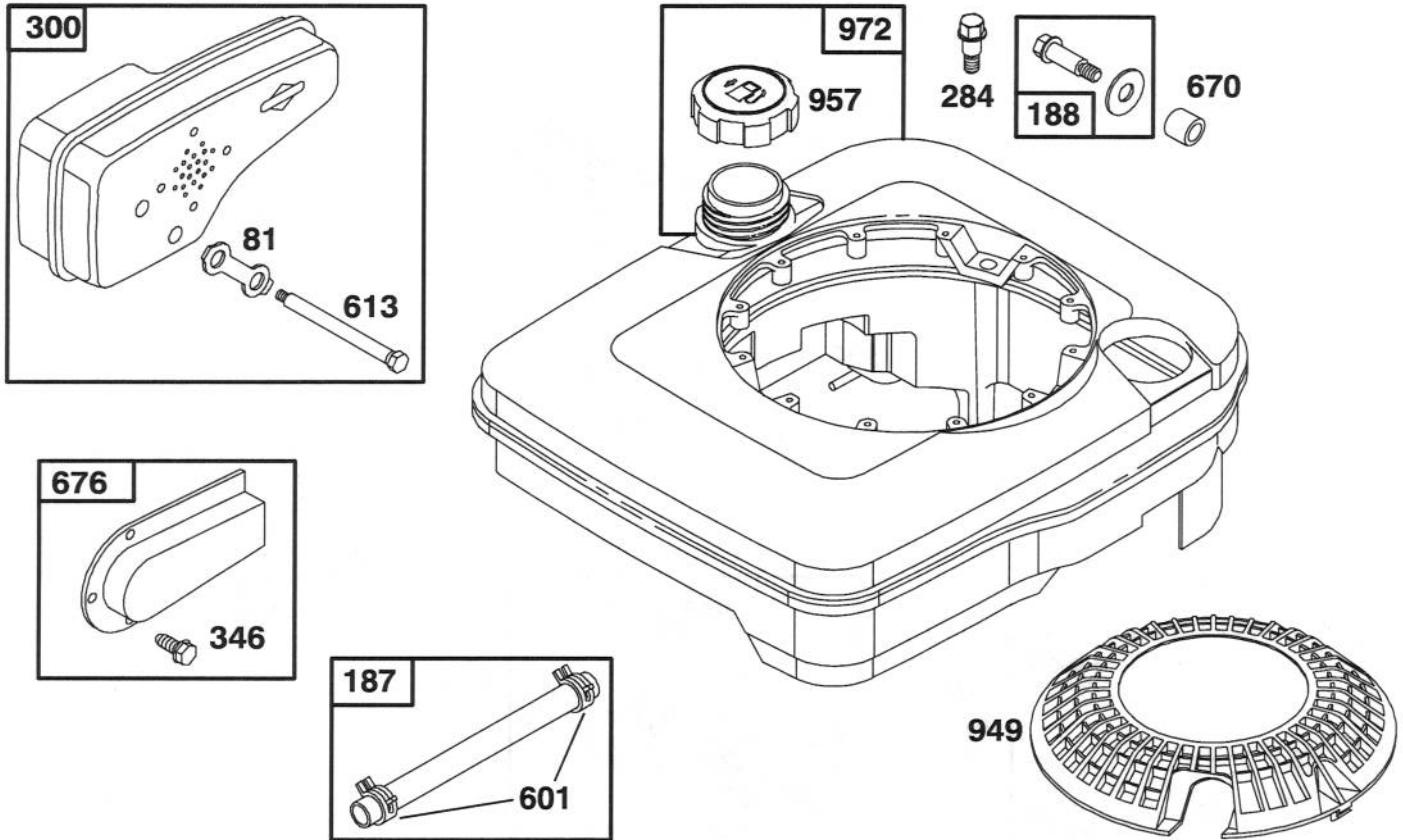

Assemblies include all parts shown in frames.

ENGINE BRIGGS & STRATTON MODEL 122702-3171-01

Ref. No.	Part No.	Description	No. Used
81	223664	Lock-Muffler Screw	1
187	492790	Hose-Fuel (Cut To Suit)	1
188	398540	Screw-Tank Mounting (Includes Washer)	1
284	94511	Screw-Hex. Head	1
300	490547	Muffler-Exhaust	1
346	93705	Screw-Hex. Head	1

Ref. No.	Part No.	Description	No. Used
601	93807	Clamp-Hose	1
613	94231	Screw-Muffler Mtg.	1
670	280512	Spacer-Fuel Tank	1
676	493871	Deflector-Muffler	1
949	281136	Guard-Finger	1
957	397974	Cap Assy.-Fuel	1
972	494358	Tank Assembly-Fuel	1